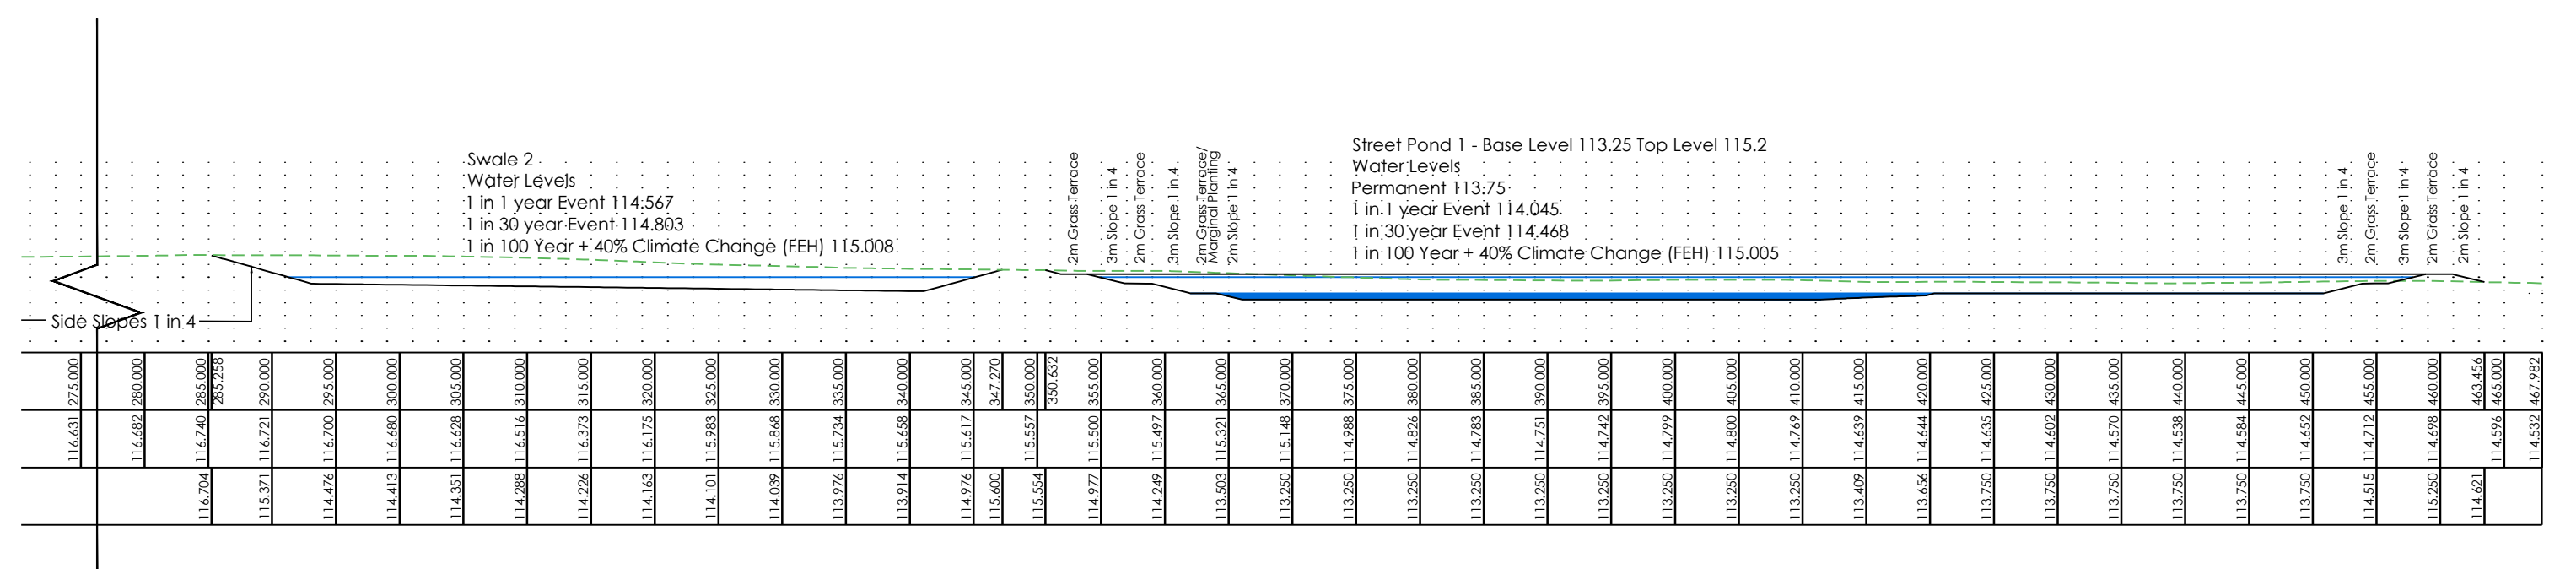

Swale 2

Water Levels
1 in 1 year Event 114.567
1 in 30 year Event 114.803
1 in 100 Year + 40% Climate Change (FEH) 115.008

Street Pond 1 - Base Level 113.25 Top Level 115.2

Water Levels
Permanent 113.75
1 in 1 year Event 114.045
1 in 30 year Event 114.466
1 in 100 Year + 40% Climate Change (FEH) 115.005

CHAINAGE	0.000	10.000	20.000	30.000	40.000	50.000	60.000	70.000	80.000	90.000	100.000	110.000	120.000	130.000	140.000	150.000	160.000	170.000	180.000	190.000	200.000	210.000	220.000	230.000	240.000	250.000	260.000	270.000	280.000	290.000	300.000	310.000	320.000	330.000	340.000	350.000	360.000	370.000	380.000	390.000	400.000	410.000	420.000	430.000	440.000	450.000	460.000	470.000	480.000	490.000	500.000
OGL LEVEL	114.631	114.625	114.619	114.613	114.607	114.601	114.595	114.589	114.583	114.577	114.571	114.565	114.559	114.553	114.547	114.541	114.535	114.529	114.523	114.517	114.511	114.505	114.499	114.493	114.487	114.481	114.475	114.469	114.463	114.457	114.451	114.445	114.439	114.433	114.427	114.421	114.415	114.409	114.403	114.397	114.391	114.385	114.379	114.373	114.367	114.361	114.355	114.