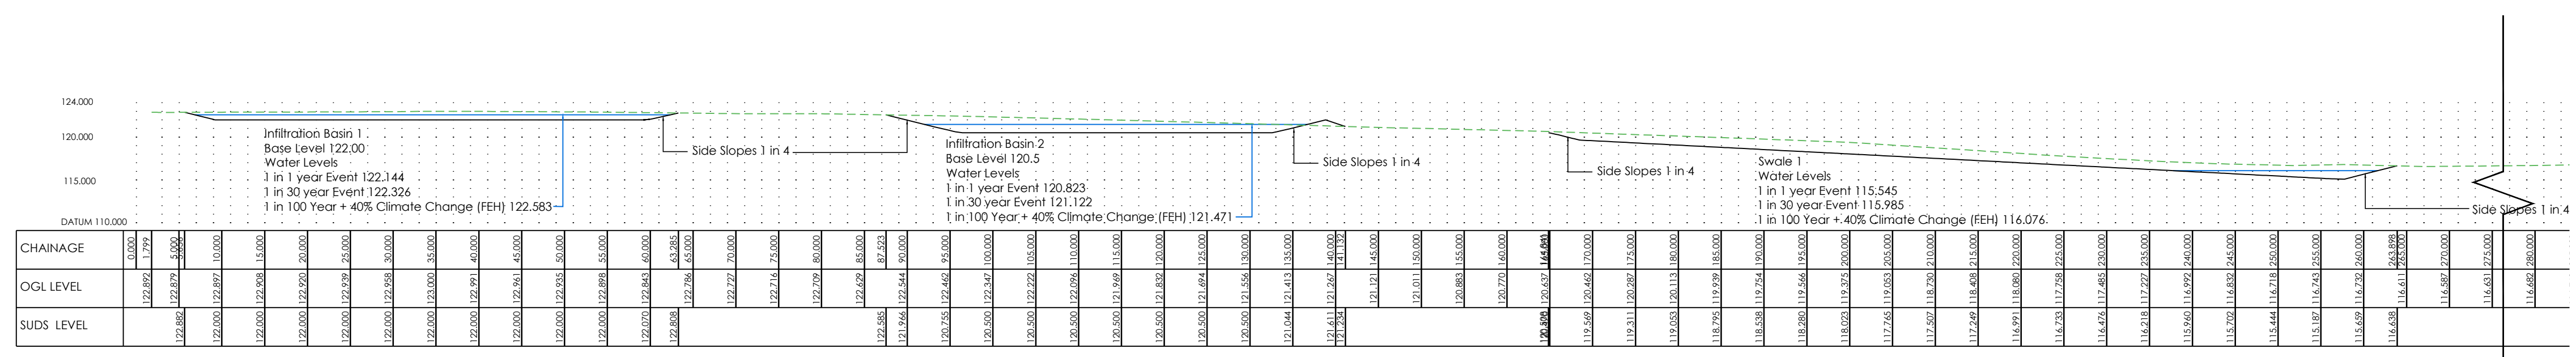

Swale 2

Water Levels
1 in 1 year Event 114.567
1 in 30 year Event 114.803
1 in 100 Year + 40% Climate Change (FEH) 115.008

Street Pond 1 - Base Level 113.25 Top Level 115.2

Water Levels
Permanent 113.75
1 in 1 year Event 114.045
1 in 30 year Event 114.466
1 in 100 Year + 40% Climate Change (FEH) 115.005

CHAINAGE	0.000	10.000	20.000	30.000	40.000	50.000	60.000	70.000	80.000	90.000	100.000	110.000	120.000	130.000	140.000	150.000	160.000	170.000	180.000	190.000	200.000	210.000	220.000	230.000	240.000	250.000	260.000	270.000	280.000	290.000	300.000	310.000	320.000	330.000	340.000	350.000	360.000	370.000	380.000	390.000	400.000	410.000	420.000	430.000	440.000	450.000	460.000	470.000	480.000	490.000	500.000
OGL LEVEL	114.631	114.625	114.619	114.613	114.607	114.601	114.595	114.589	114.583	114.577	114.571	114.565	114.559	114.553	114.547	114.541	114.535	114.529	114.523	114.517	114.511	114.505	114.499	114.493	114.487	114.481	114.475	114.469	114.463	114.457	114.451	114.445	114.439	114.433	114.427	114.421	114.415	114.409	114.403	114.397	114.391	114.385	114.379	114.373	114.367	114.361	114.355	114.