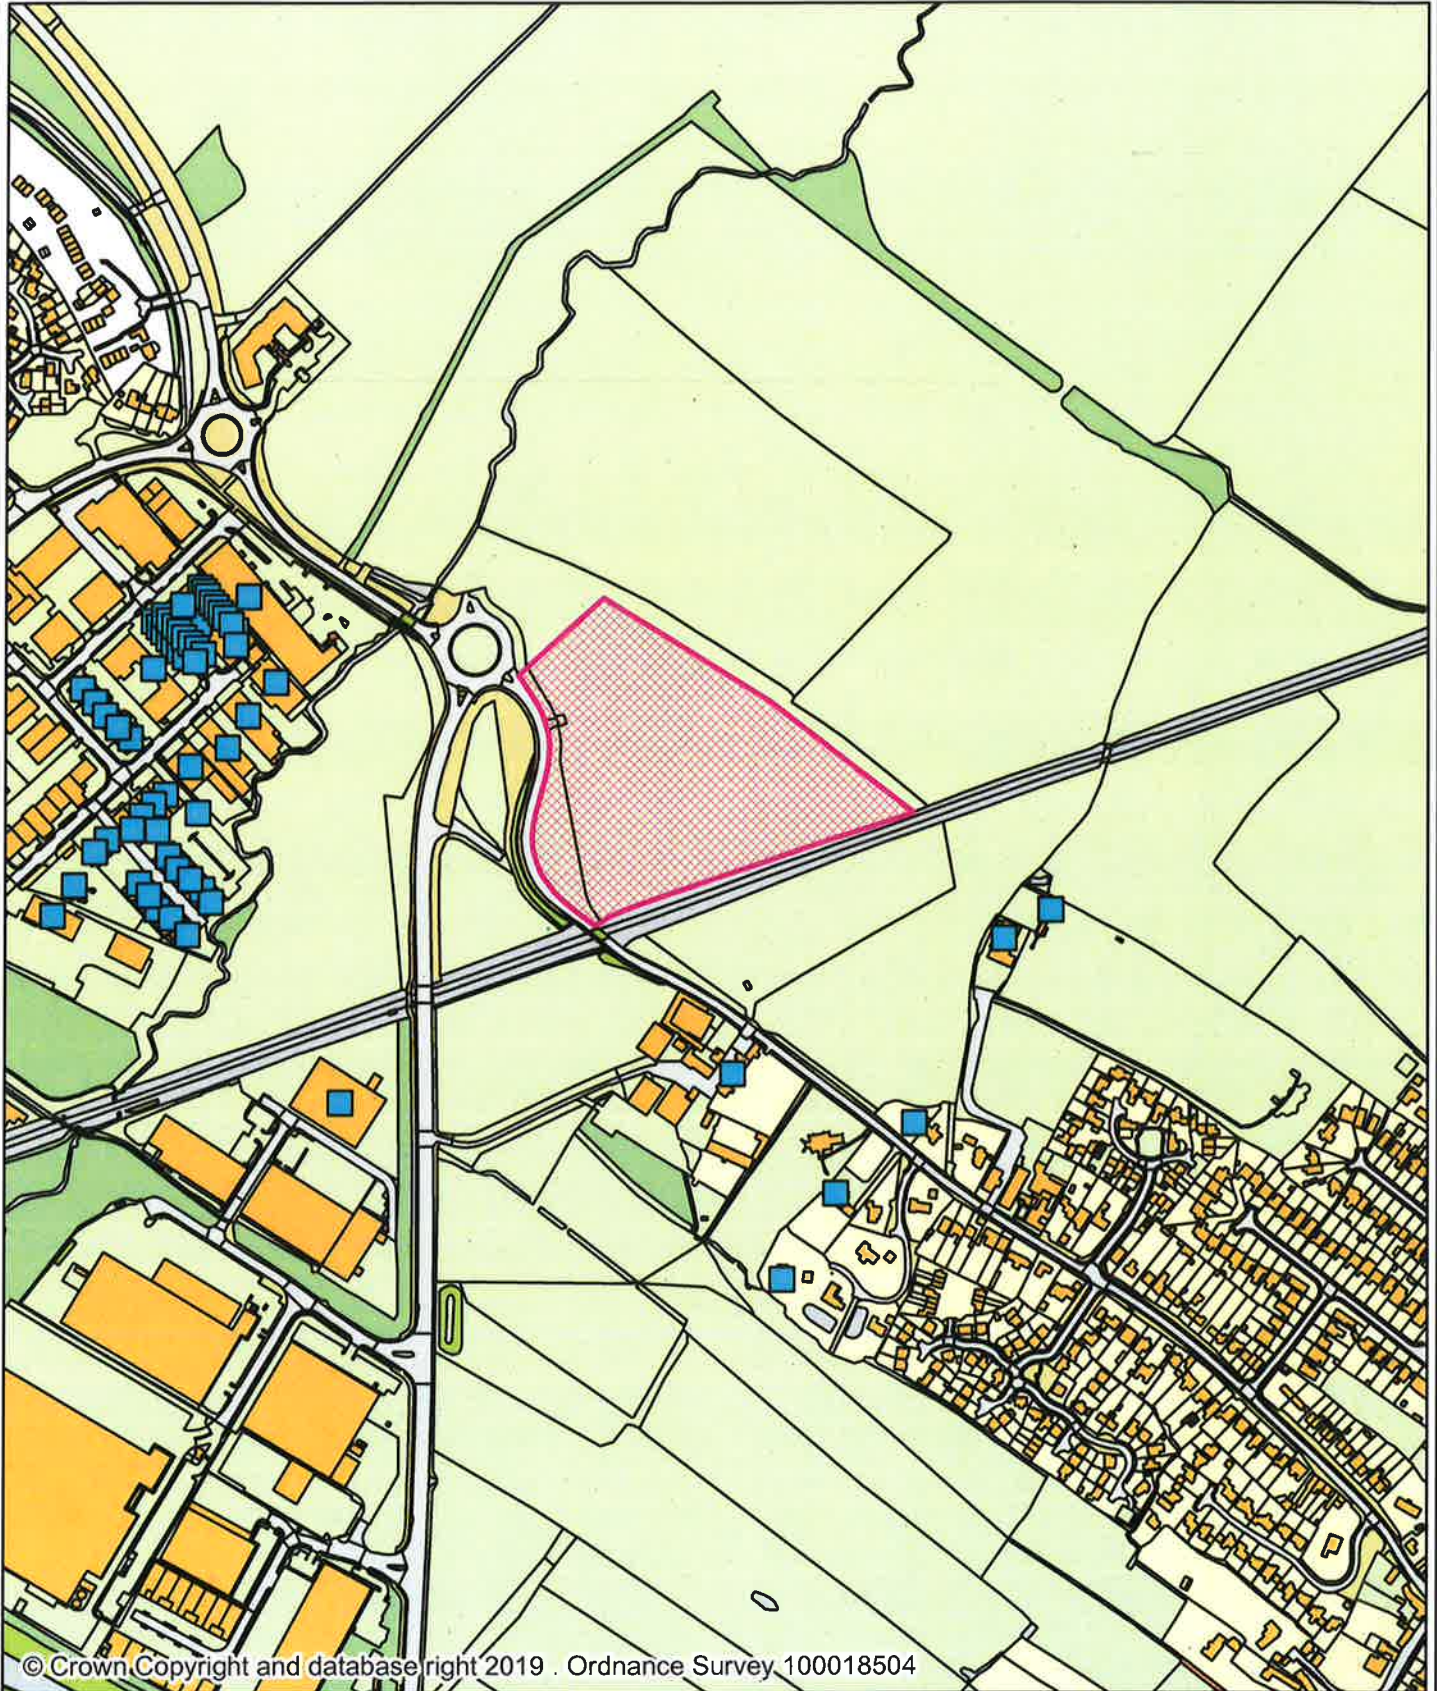

Not Set

Not Set

Cherwell
DISTRICT COUNCIL
NORTH OXFORDSHIRE

Scale: 1:5,848

Organisation	Cherwell District Council
Department	Department
Comments	Not Set
Date	25/04/2019
PSMA Number	100018504