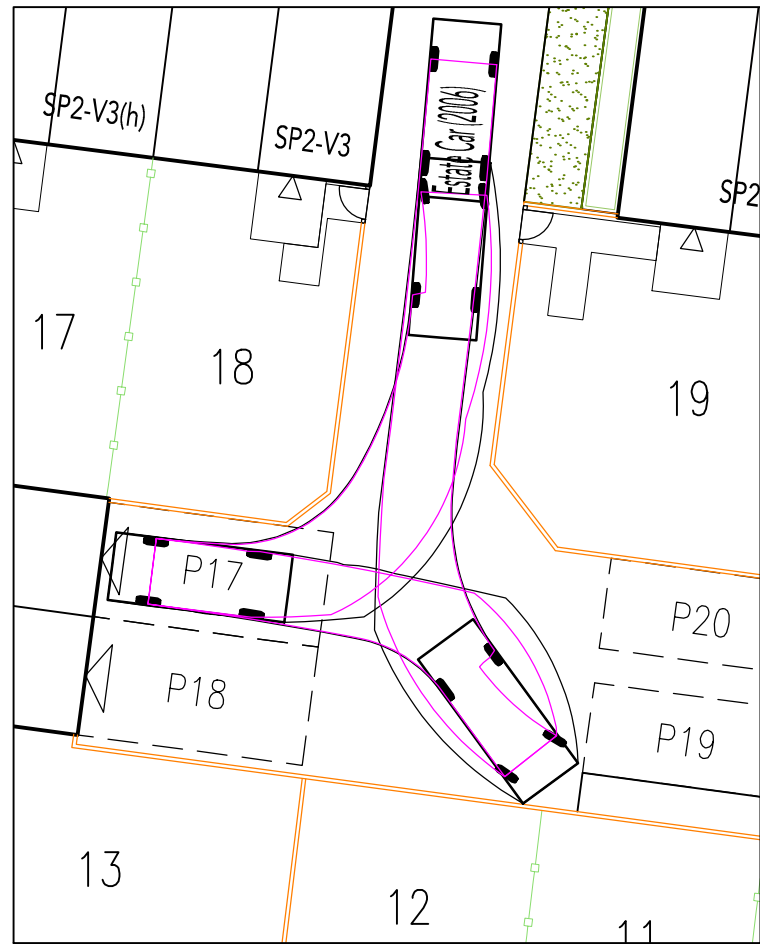

## LEGEND

Estate Car (2006)	
Overall Length	4.710m
Overall Width	1.804m
Overall Body Height	1.442m
Min Body Ground Clearance	0.207m
Max Track Width	1.756m
Lock to lock time	4.00s
Kerb to Kerb Turning Radius	5.950m