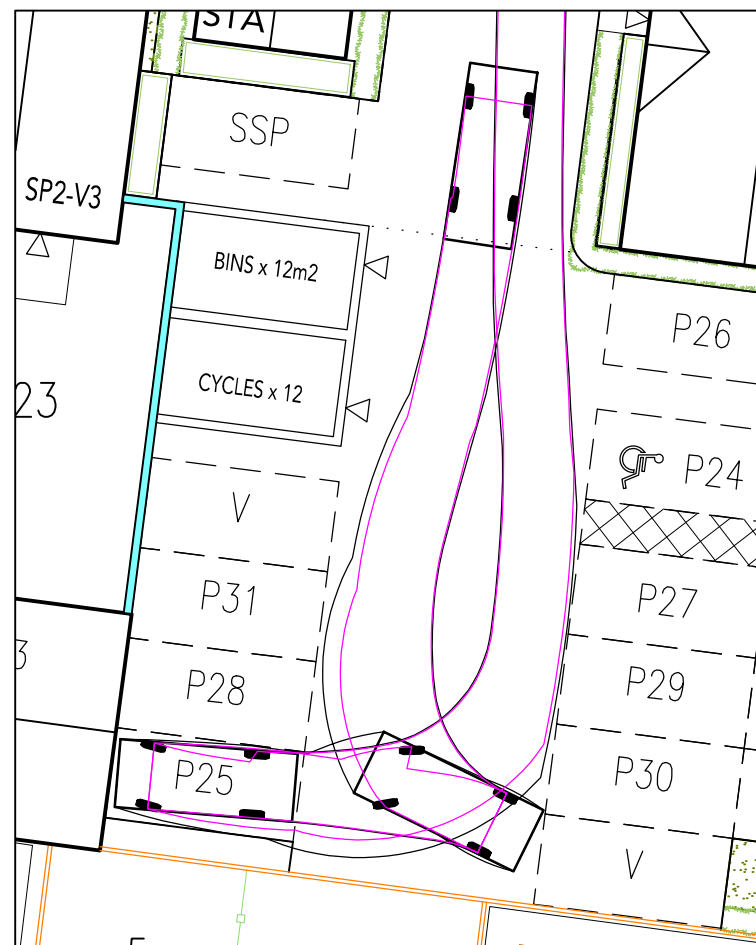

## LEGEND

Estate Car (2006)	
Overall Length	4.710m
Overall Width	1.804m
Overall Body Height	1.442m
Min Body Ground Clearance	0.207m
Max Track Width	1.756m
Lock to lock time	4.00s
Kerb to Kerb Turning Radius	5.950m