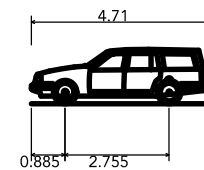

## LEGEND

Estate Car (2006)	
Overall Length	4.710m
Overall Width	1.804m
Overall Body Height	1.442m
Min Body Ground Clearance	0.207m
Max Track Width	1.756m
Lock to lock time	4.00s
Kerb to Kerb Turning Radius	5.950m