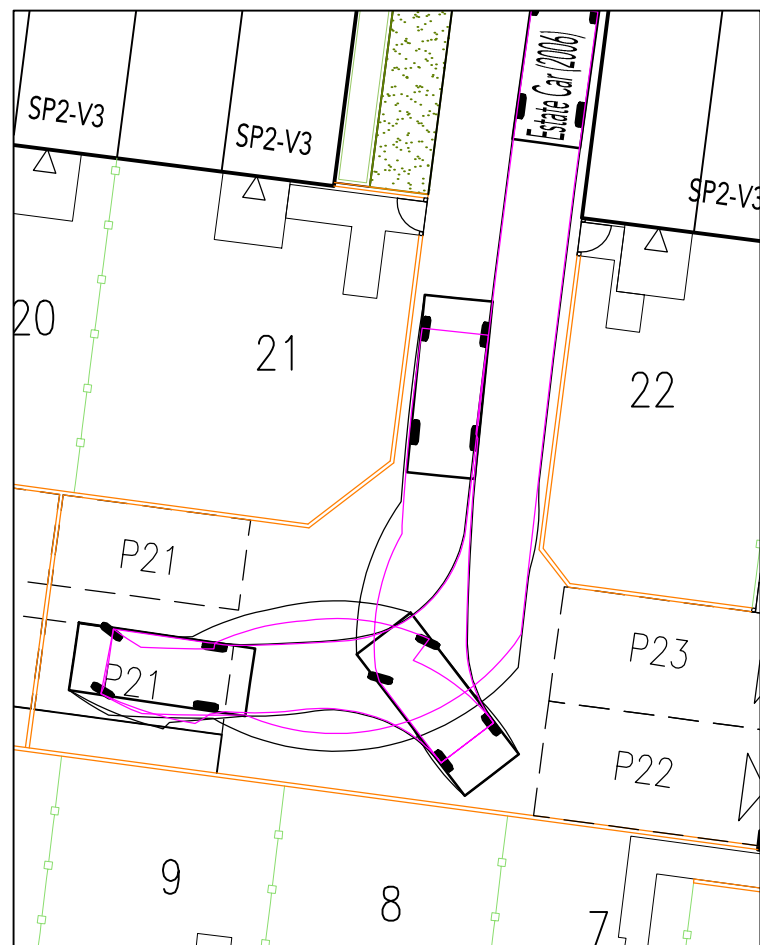

## LEGEND

Estate Car (2006)	
Overall Length	4.710m
Overall Width	1.804m
Overall Body Height	1.442m
Min Body Ground Clearance	0.207m
Max Track Width	1.756m
Lock to lock time	4.00s
Kerb to Kerb Turning Radius	5.950m