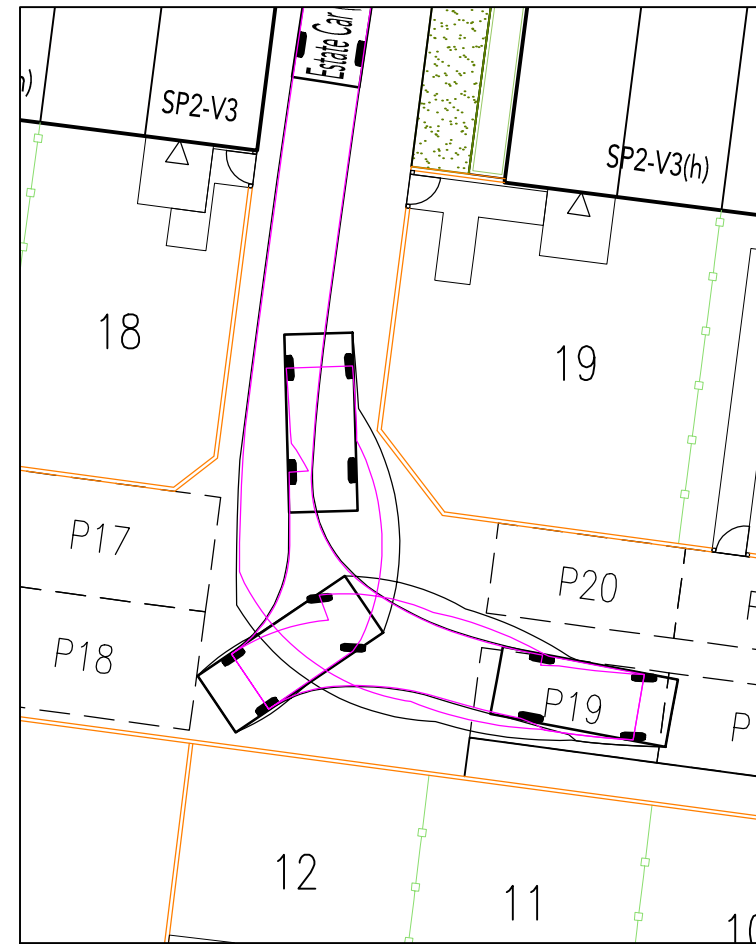

## LEGEND

Estate Car (2006)	
Overall Length	4.710m
Overall Width	1.804m
Overall Body Height	1.442m
Min Body Ground Clearance	0.207m
Max Track Width	1.756m
Lock to lock time	4.00s
Kerb to Kerb Turning Radius	5.950m