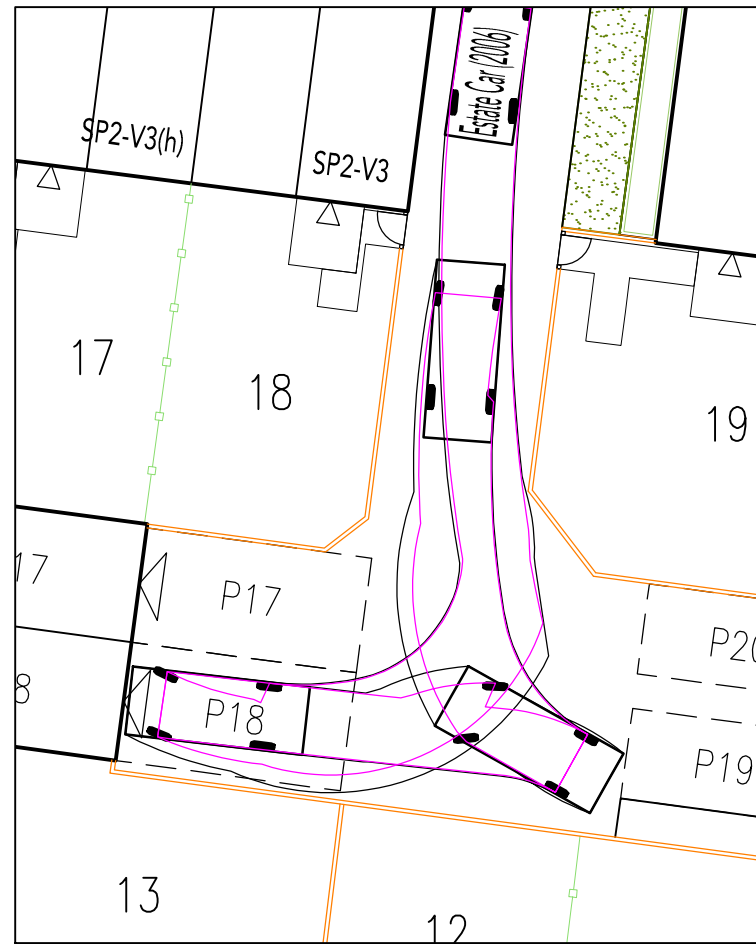

## LEGEND

Estate Car (2006)	
Overall Length	4.710m
Overall Width	1.804m
Overall Body Height	1.442m
Min Body Ground Clearance	0.207m
Max Track Width	1.756m
Lock to lock time	4.00s
Kerb to Kerb Turning Radius	5.950m