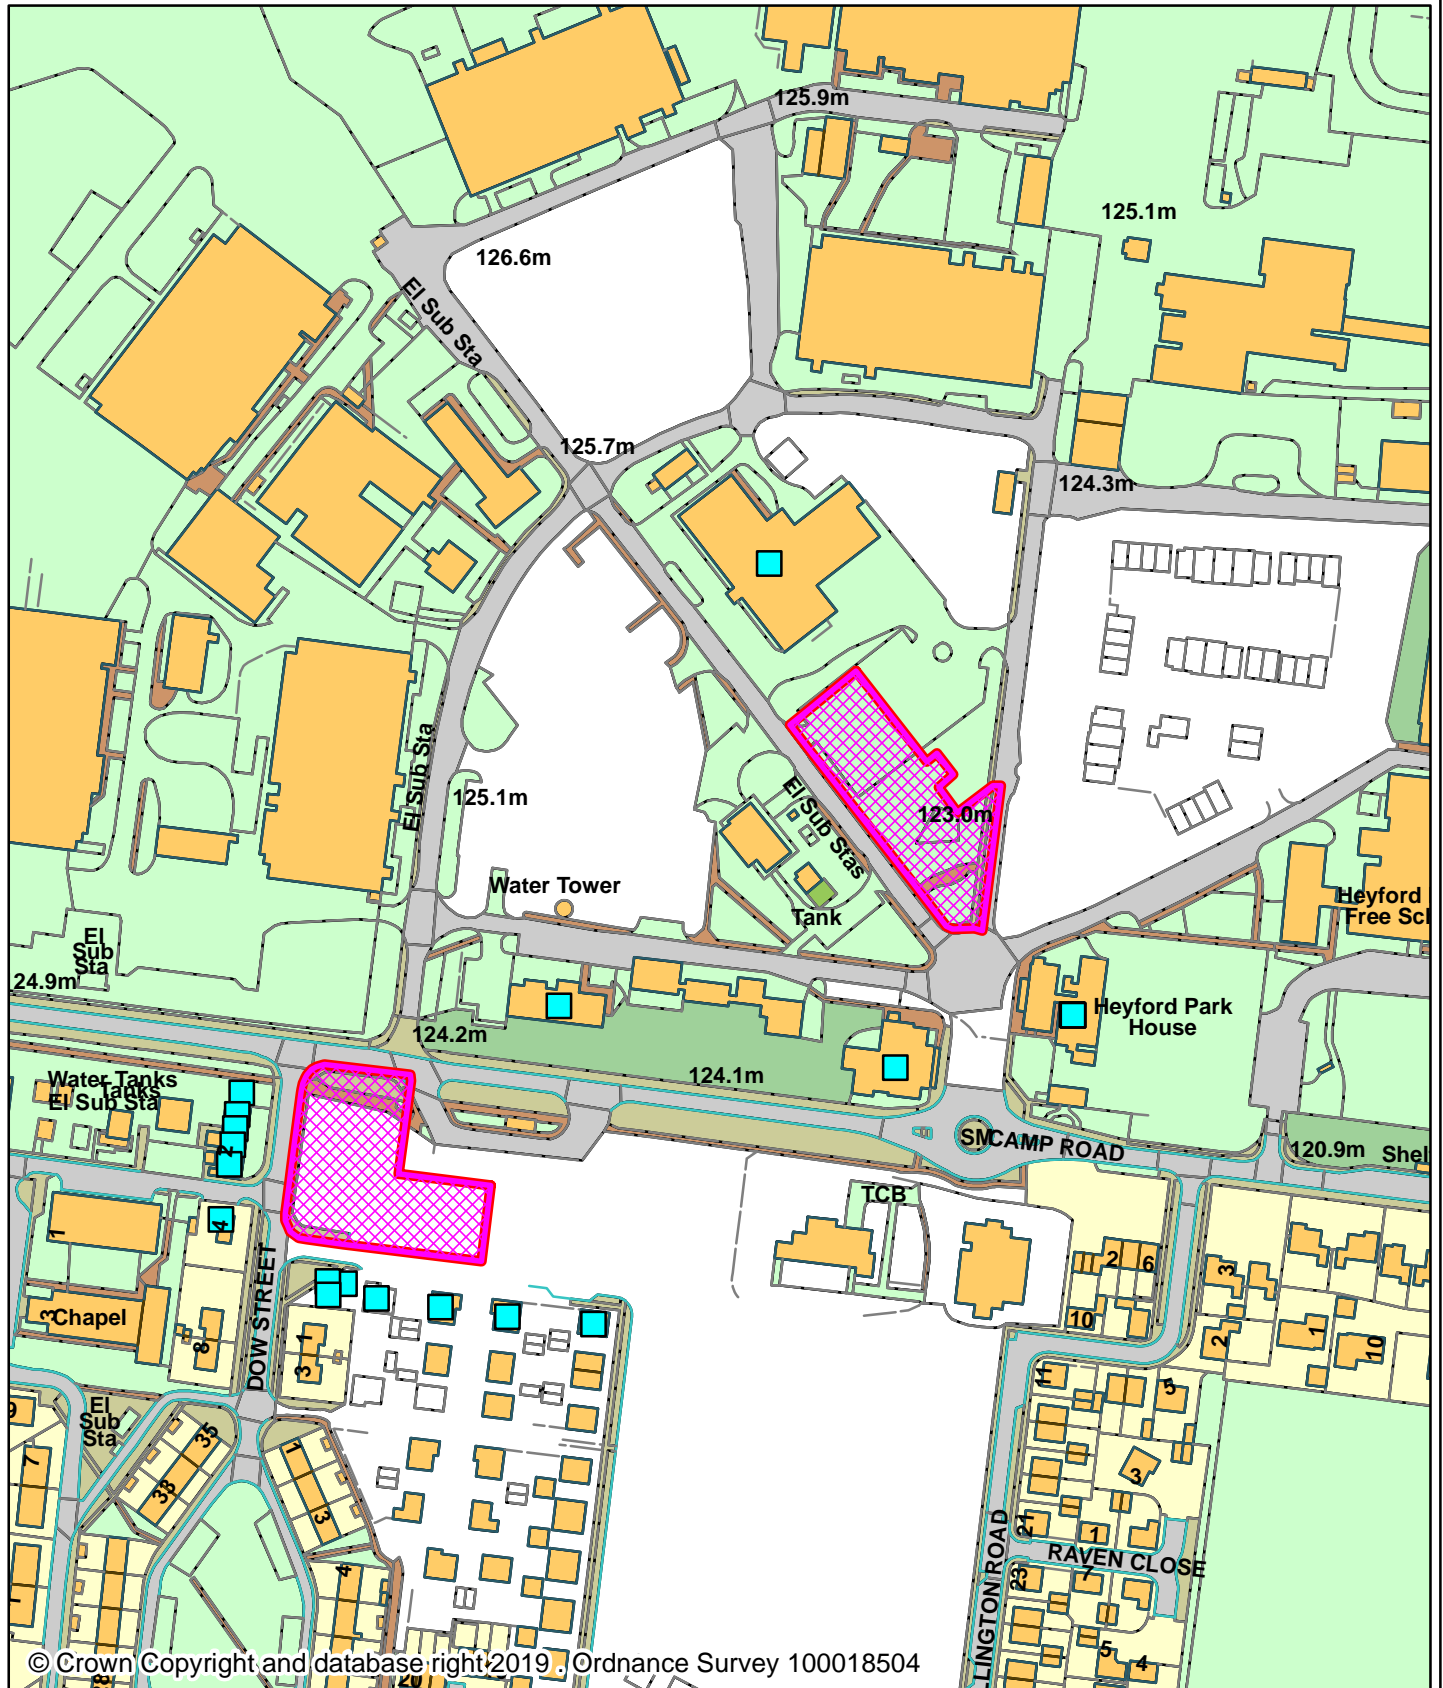

Not Set

Not Set

© Crown Copyright and database right 2019. Ordnance Survey 100018504

Cherwell

DISTRICT COUNCIL
NORTH OXFORDSHIRE

Scale: 1:2,500

Organisation	Cherwell District Council
Department	Department
Comments	Not Set
Date	18/03/2019
PSMA Number	100018504