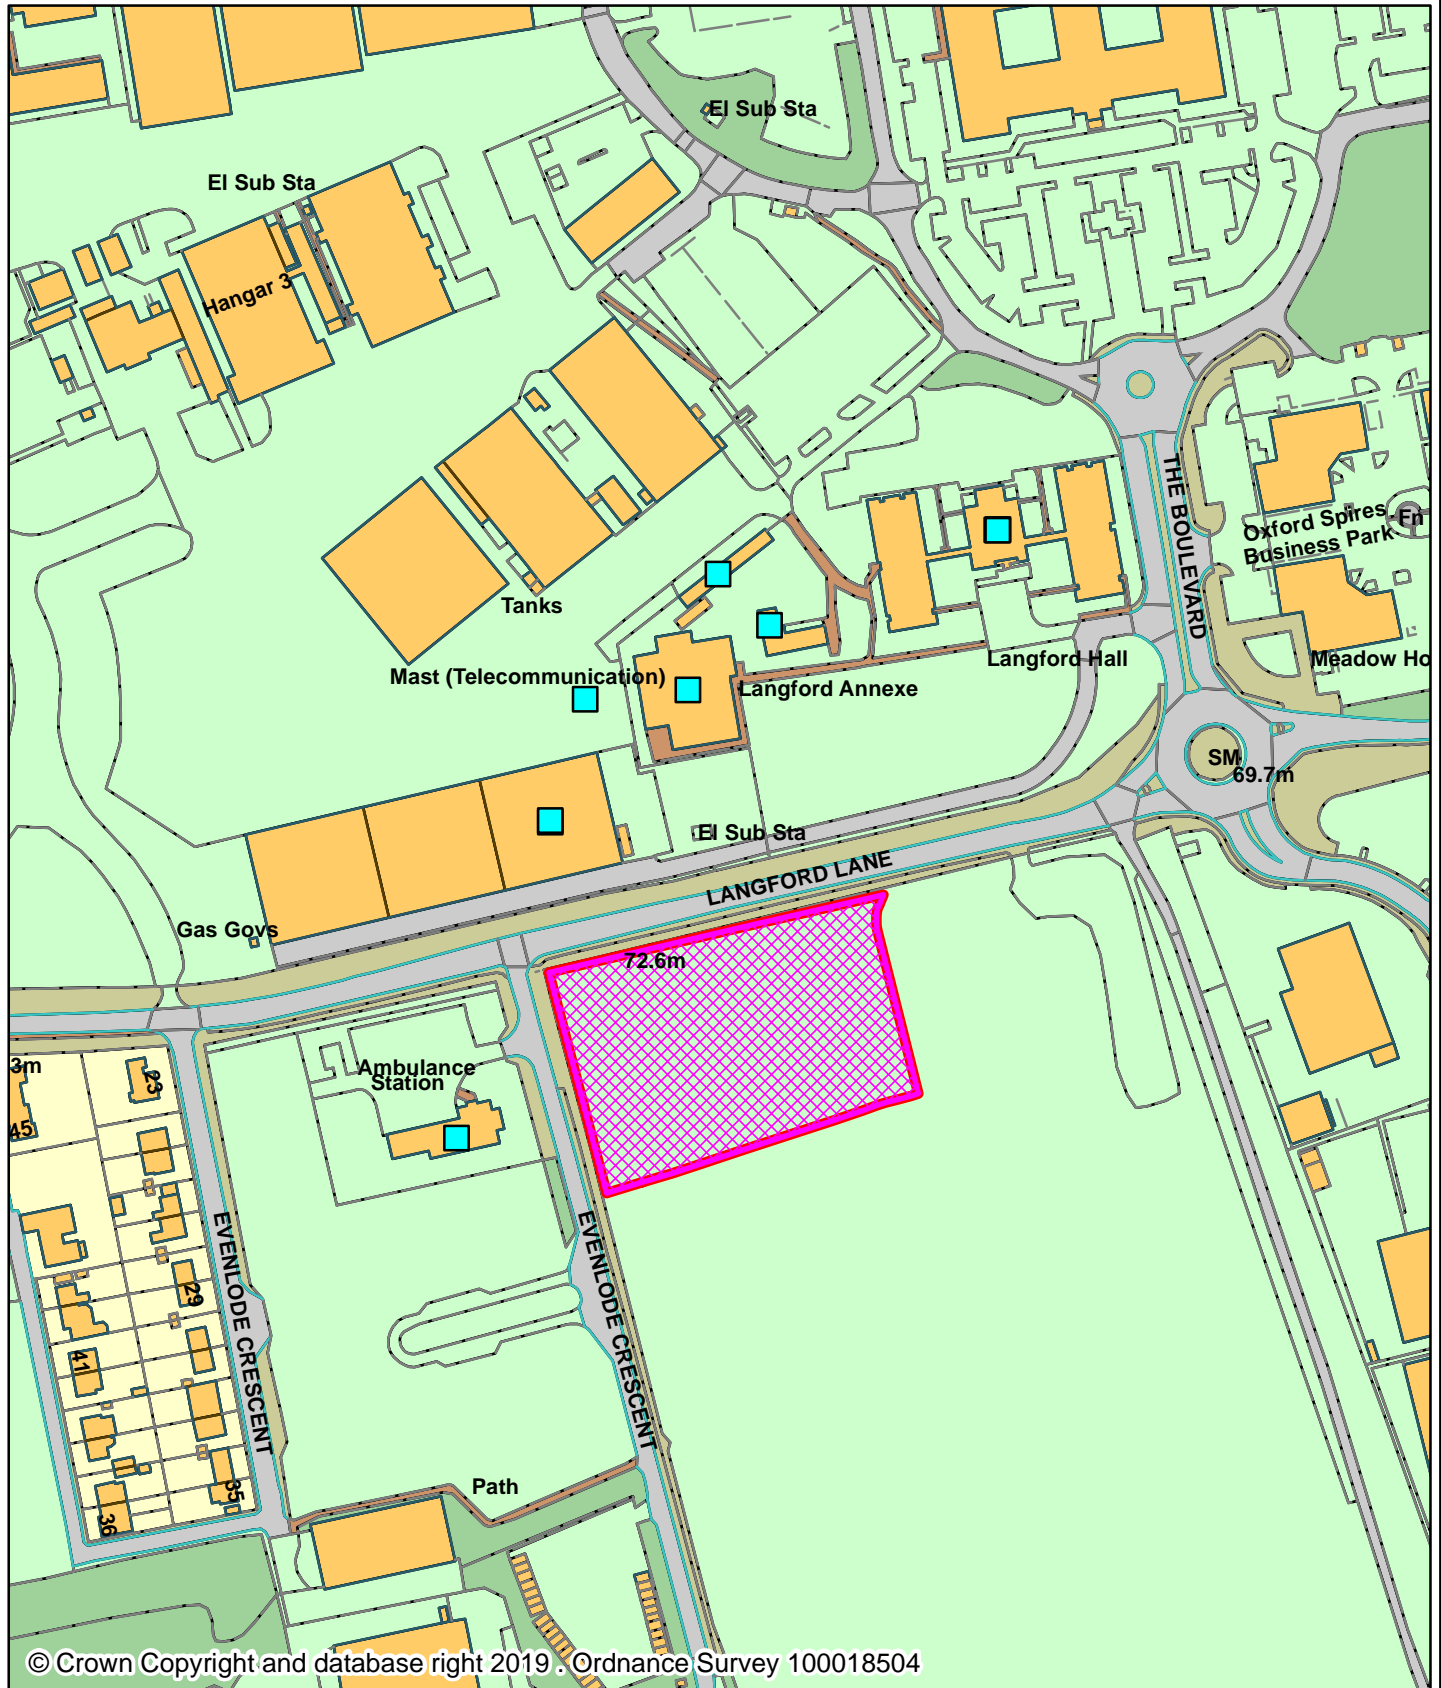

19/00734/F

Oxford Technology Park, Langford Lane, Kidlington

© Crown Copyright and database right 2019. Ordnance Survey 100018504

Cherwell
DISTRICT COUNCIL
NORTH OXFORDSHIRE

NORTH
Scale: 1:2,500

Organisation	Cherwell District Council
Department	Department
Comments	
Date	01/05/2019
PSMA Number	100018504