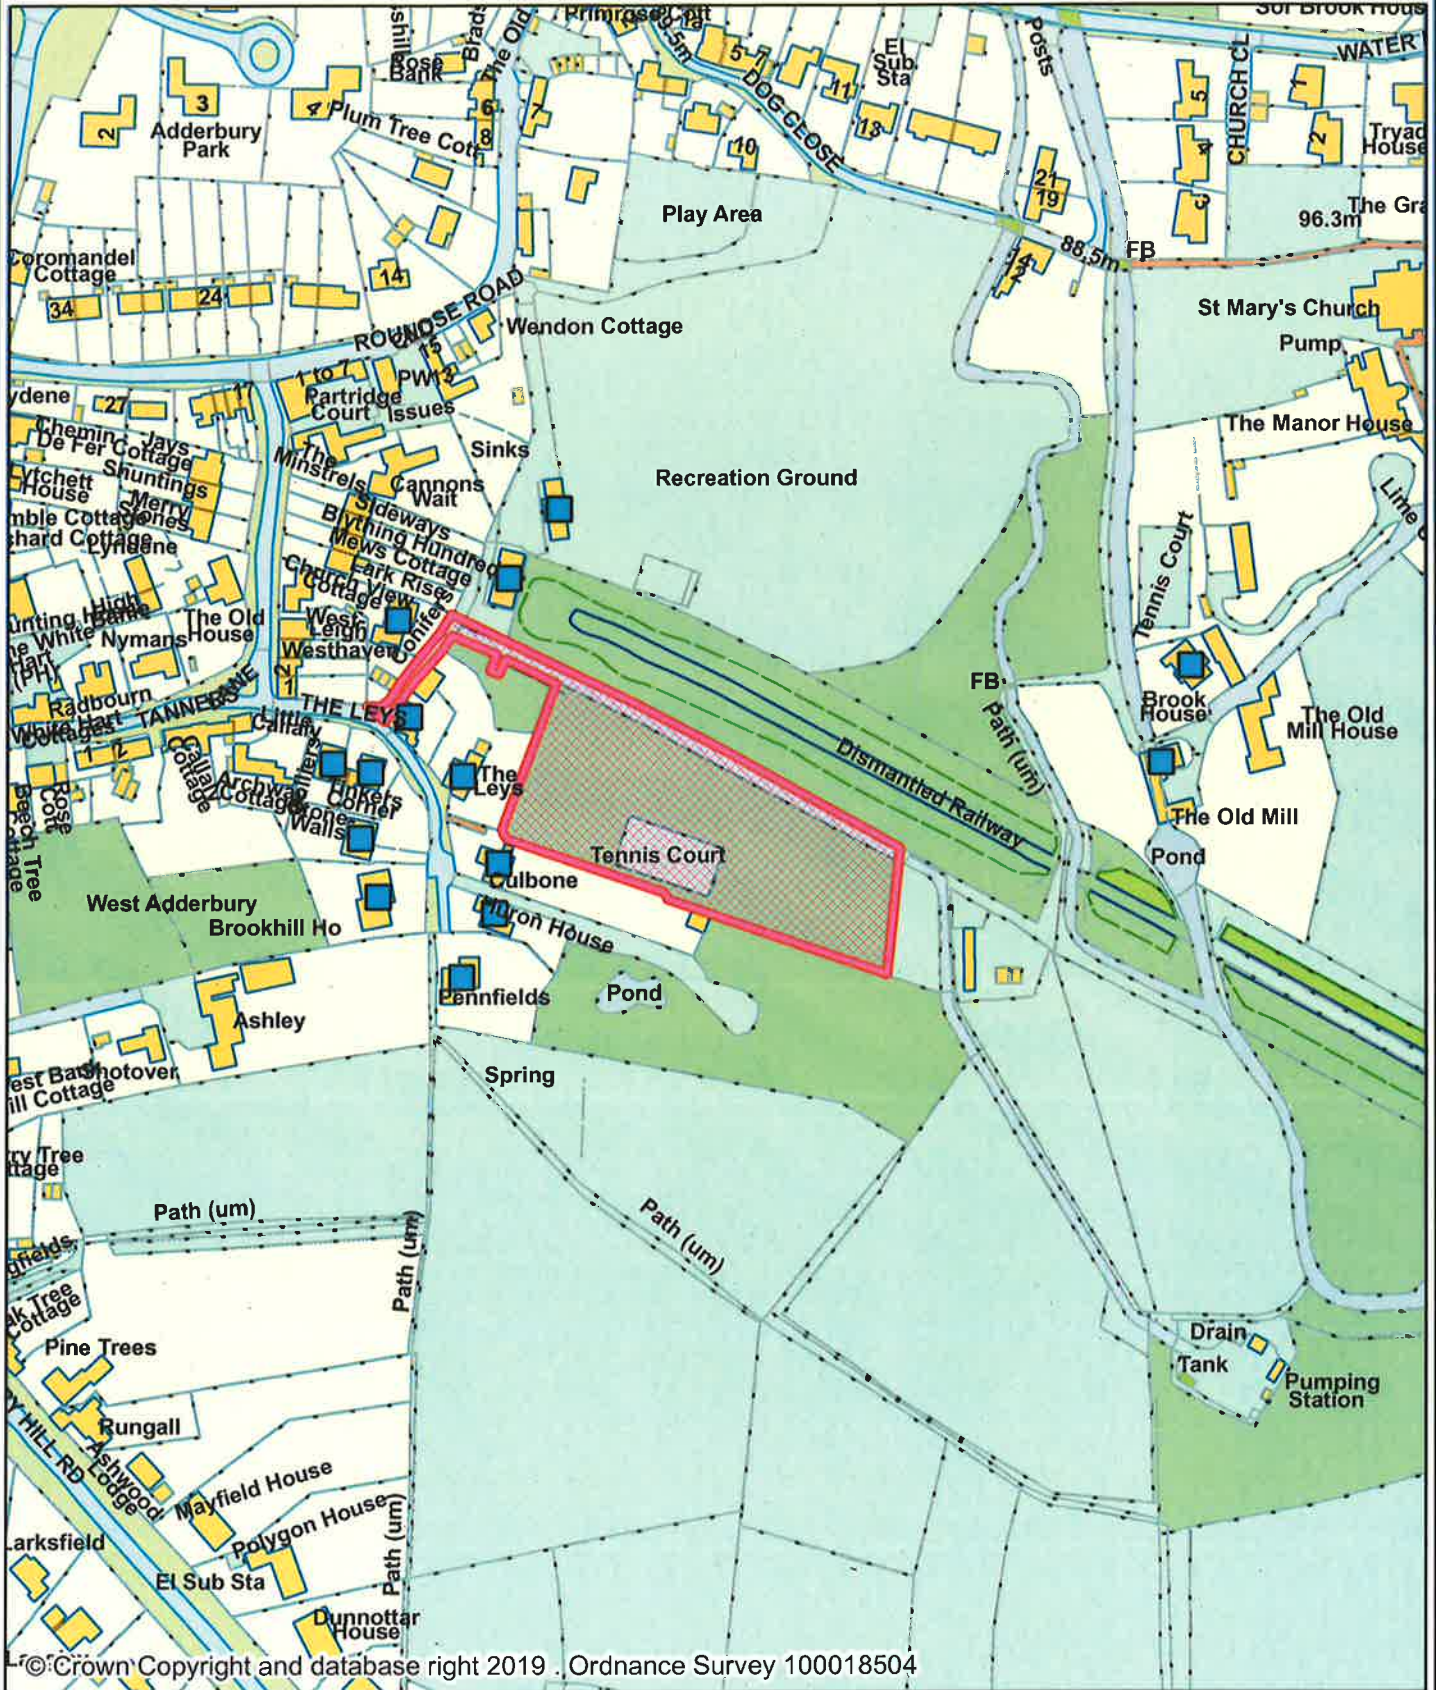

Not Set

Not Set

© Crown Copyright and database right 2019. Ordnance Survey 100018504

DISTRICT COUNCIL
NORTH OXFORDSHIRE

NORTH

Scale: 1:2,500

Organisation	Cherwell District Council
Department	Department
Comments	Not Set
Date	11/04/2019
PSMA Number	100018504