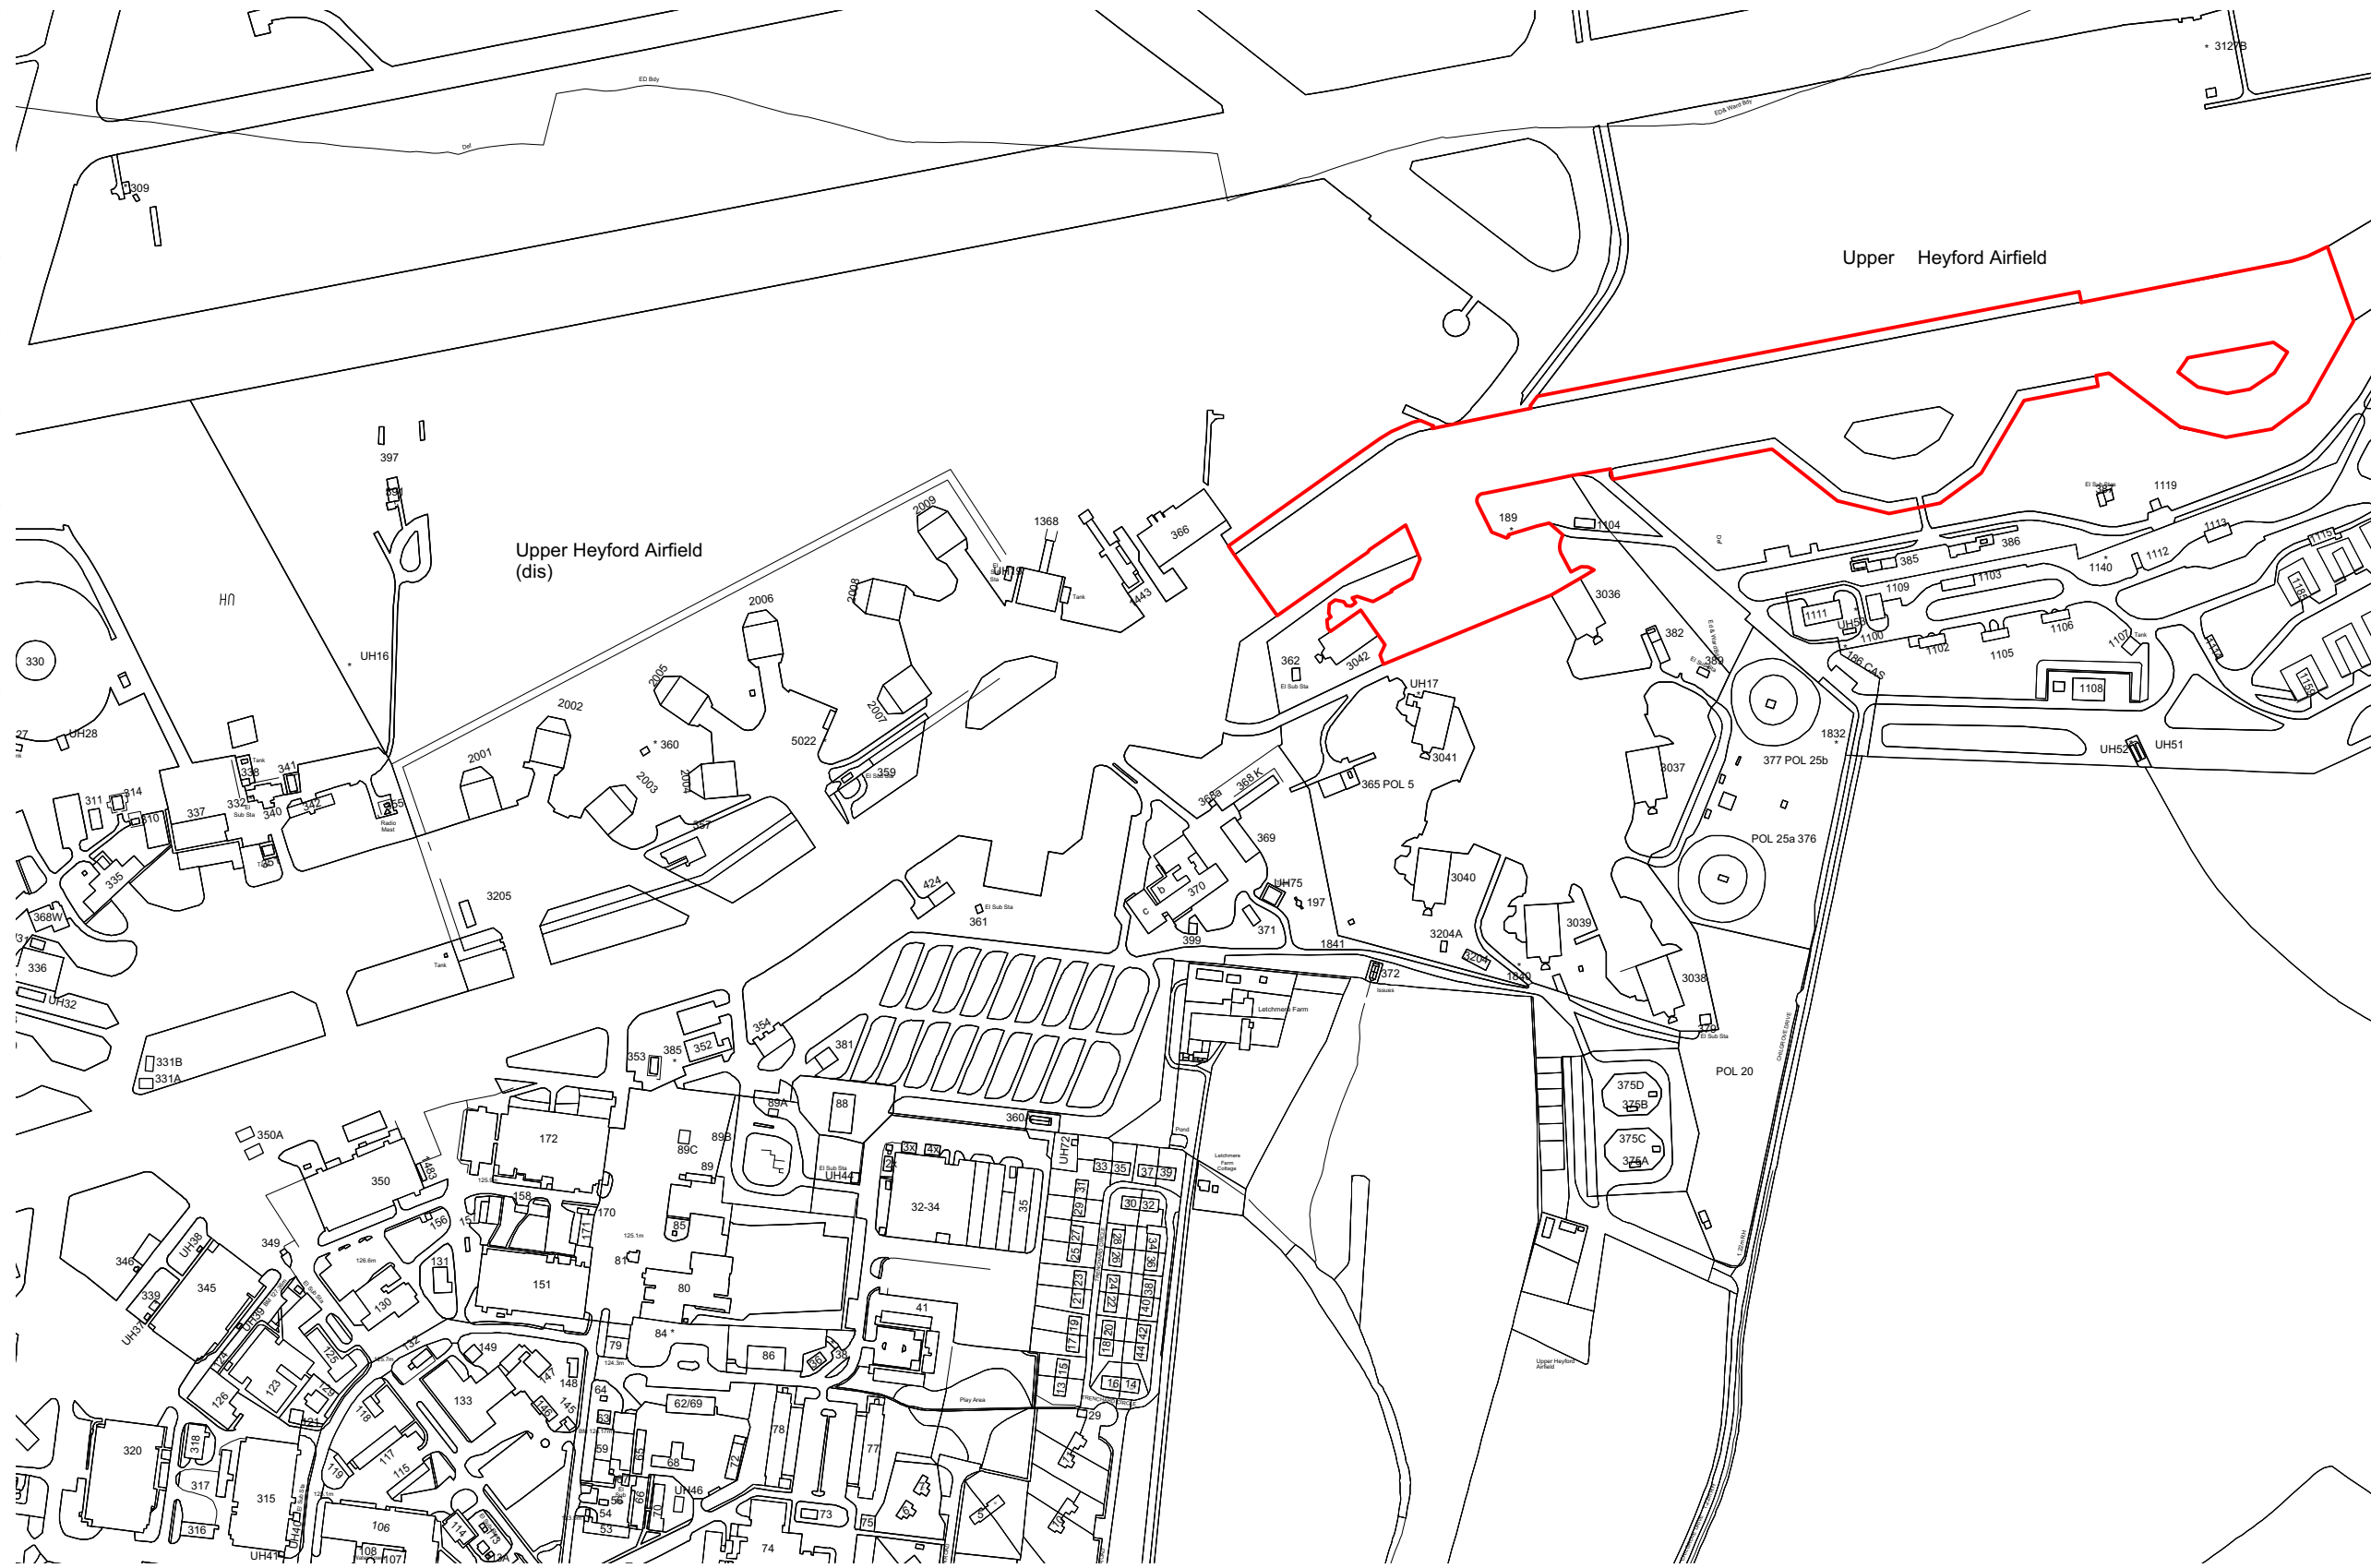

© Copyright Pegasus Planning Group Ltd. © Crown copyright. All rights reserved. Ordnance Survey Copyright Licence number 100042003. P10map. Licence number 100020449. Drawings prepared for planning application purposes and can be scaled (drawings are not to be used for construction or sales documents). Please refer to Client for development design risk assessment documents. Pegasus Urban Design is part of Pegasus Planning Group Ltd. Any queries to be reported to Pegasus for clarification.

KEY:
 Site Area (7.39Ha)

Heyford Park - Site Location Plan