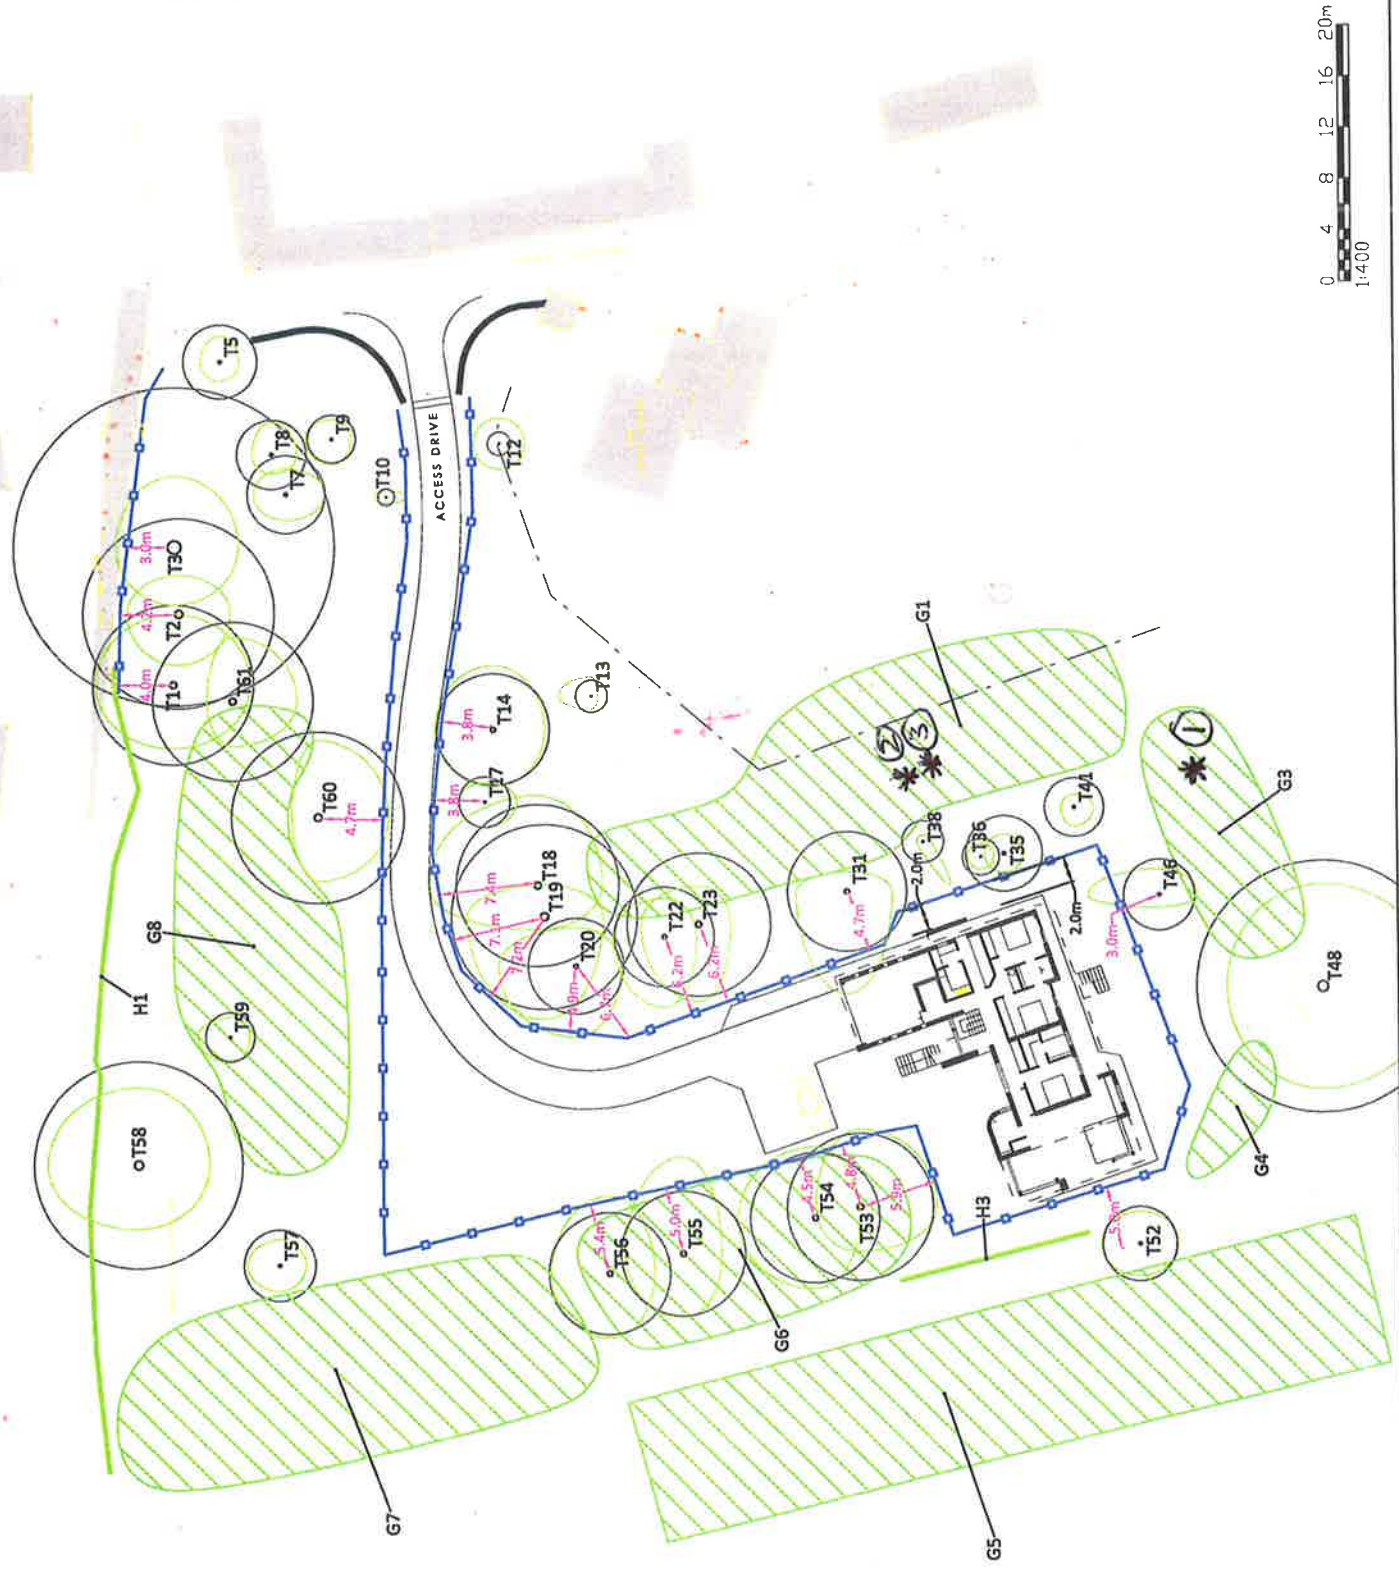

Key

Tree group canopy outline  
 Measurement from trunk to fence  
 1.0m

**BUSKY TREES**  
 46 Huntenhull Green  
 Corsley, Warminster  
 BA12 7QB  
 info@boskytrees.co.uk  
 Tel: 01373 832778

Project Name: *Levy*  
 The Smeeth House  
 Sibford Ferris

Drawing Title: *TREE LOCATION*  
*Tree Protection Plan*

Drawing Number:	TPP-1	Revision:	D
Client:	Mr J Thompson		
Agent:	LDA Design		
Date:	7-9-2015		
Scale:	1:400 @ A3		

0 4 8 12 16 20m  
 1:400