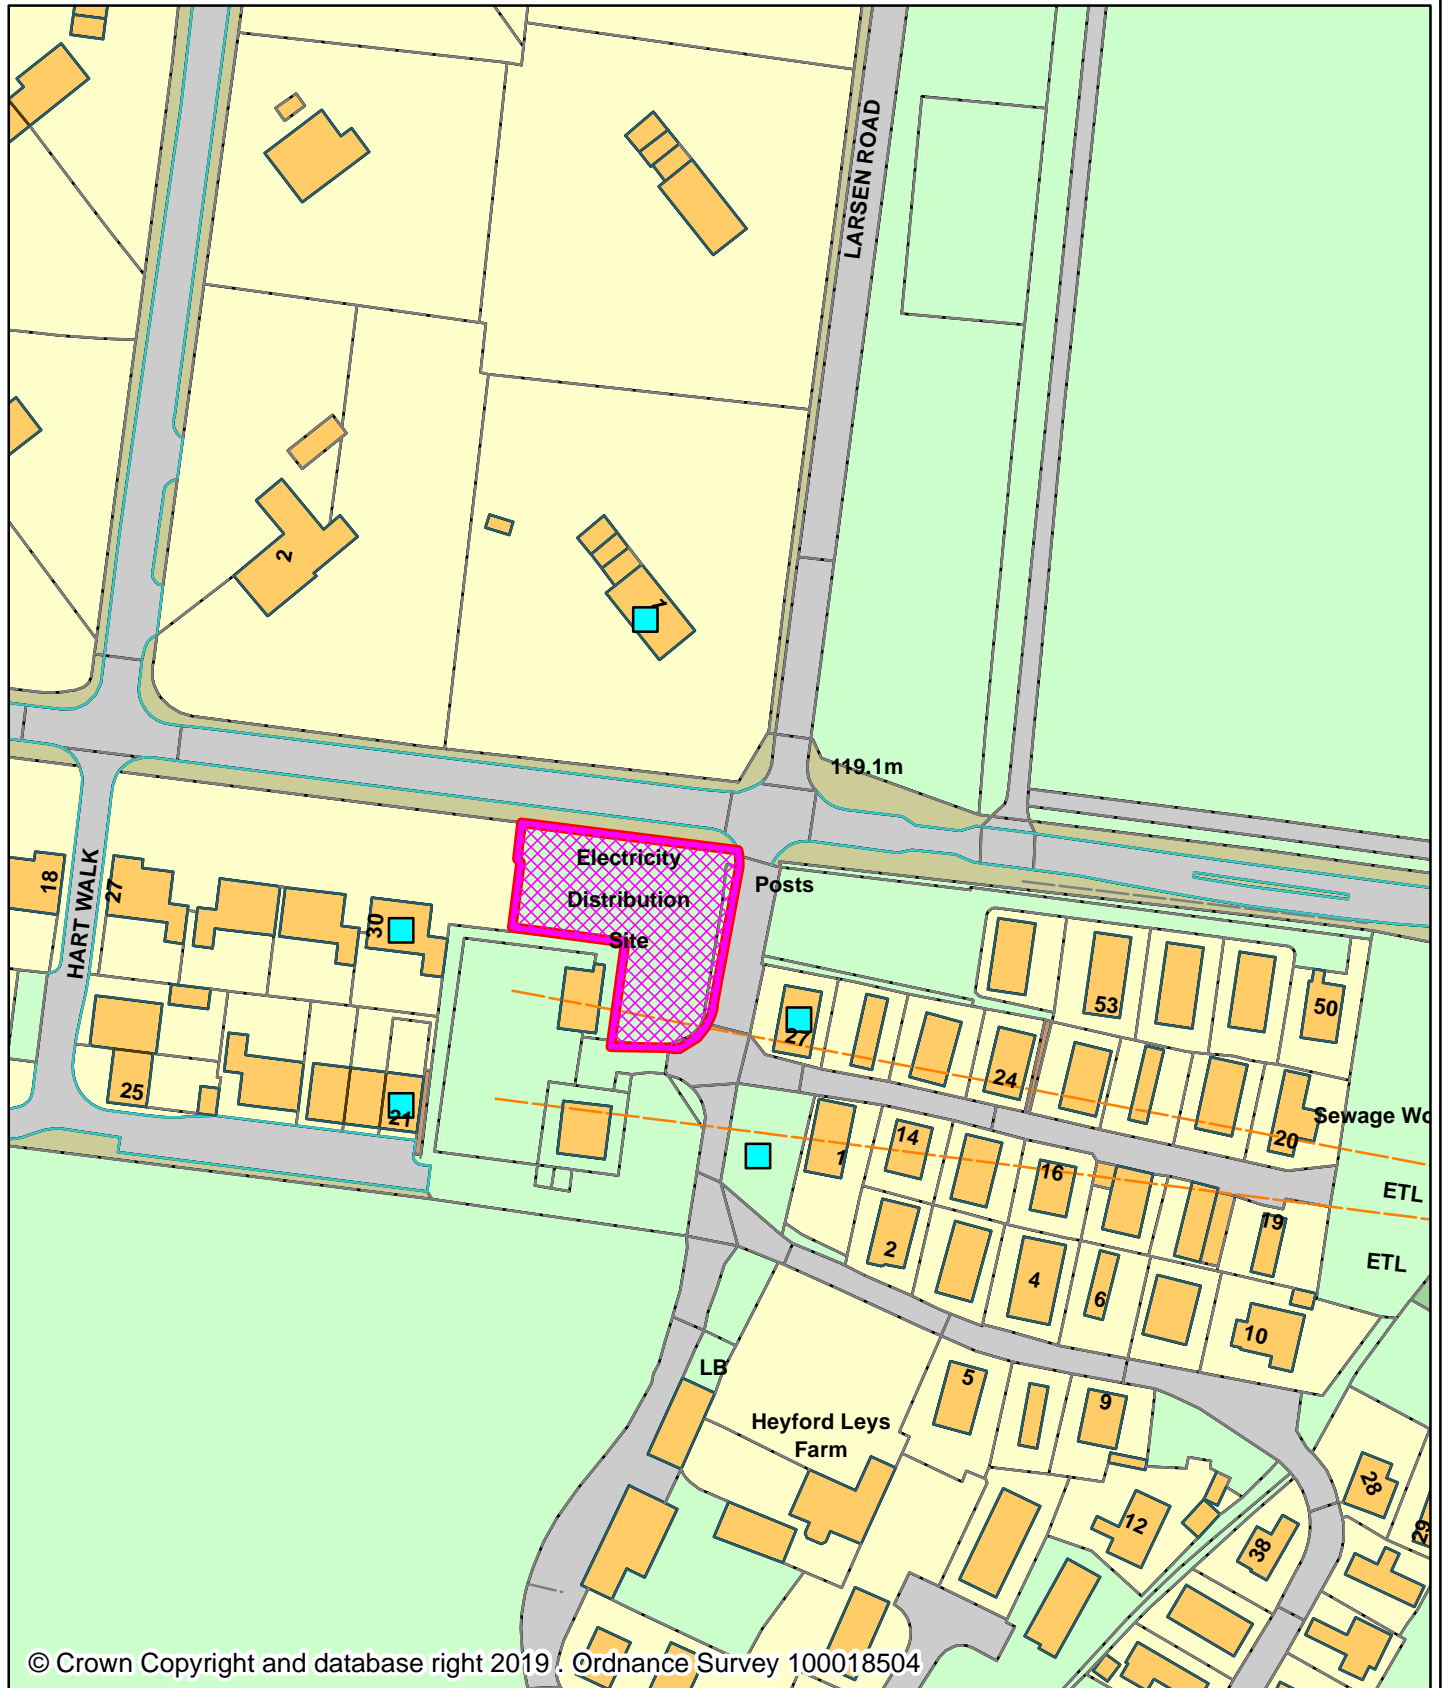

19/00543/REM

Heyford Park - Eastern Gateway Pocket Park

© Crown Copyright and database right 2019 . Ordnance Survey 100018504

Organisation	Cherwell District Council
Department	Department
Comments	
Date	02/04/2019
PSMA Number	100018504