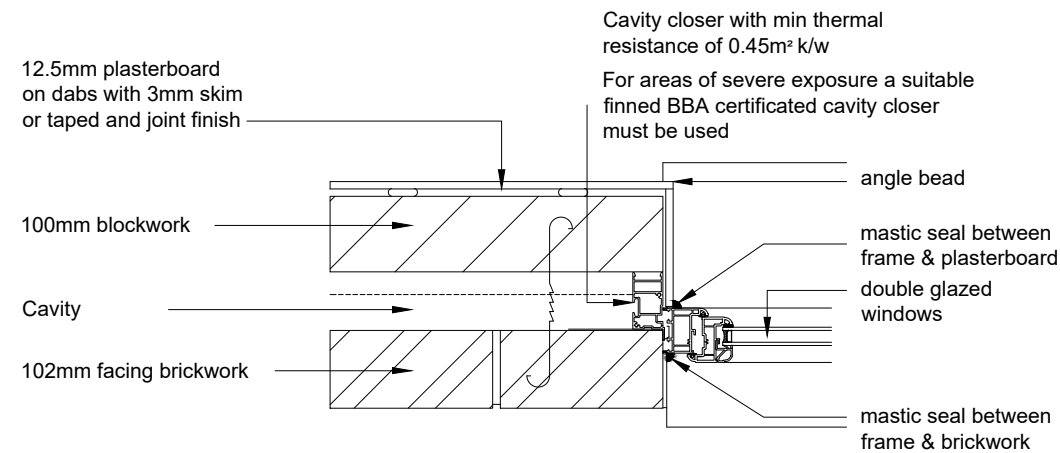

TYPICAL WINDOW ELEVATION  
Upvc white double glazed casement windows

wall ties at openings positioned 150mm from opening at 225mm centres vertical

Cavity closer with min thermal resistance of 0.45m<sup>2</sup> k/w  
For areas of severe exposure a suitable finned BBA certificated cavity closer must be used

Title: 65mm CONC LINTEL PAINTED WHITE: OR BLACK  
BODICOTE, BANBURY

Detail No: CS/6839/03

Scale: 1:25/1:10/Date: DEC 14 Drawn: RDH Checked: RDH

Date: