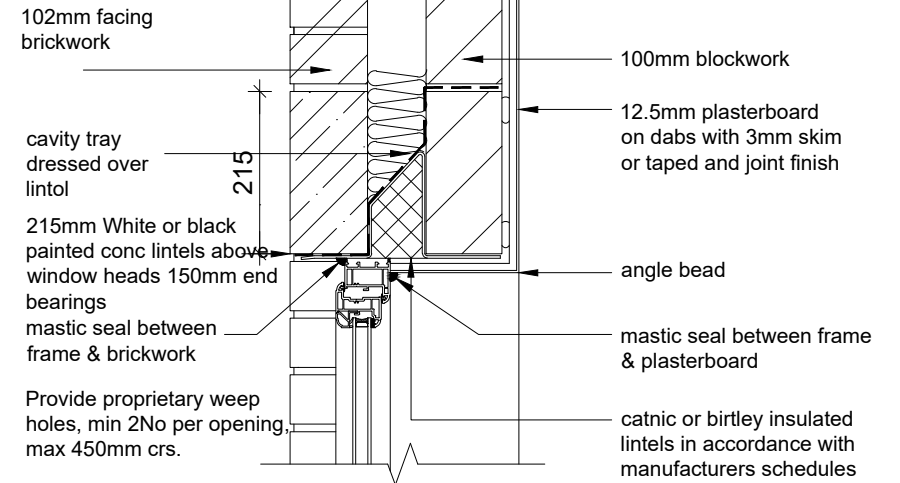

TYPICAL WINDOW ELEVATION  
Upvc white double glazed casement windows

wall ties at openings positioned 150mm from opening at 225mm centres vertical

Cavity closer with min thermal resistance of 0.45m<sup>2</sup> k/w  
For areas of severe exposure a suitable finned BBA certificated cavity closer must be used

Title: 65mm CONC LINTEL PAINTED WHITE: OR BLACK  
BODICOTE, BANBURY

Detail No: CS/6839/03

Scale: 1:25/1:10/Date: DEC 14 Drawn: RDH Checked: RDH

Date: