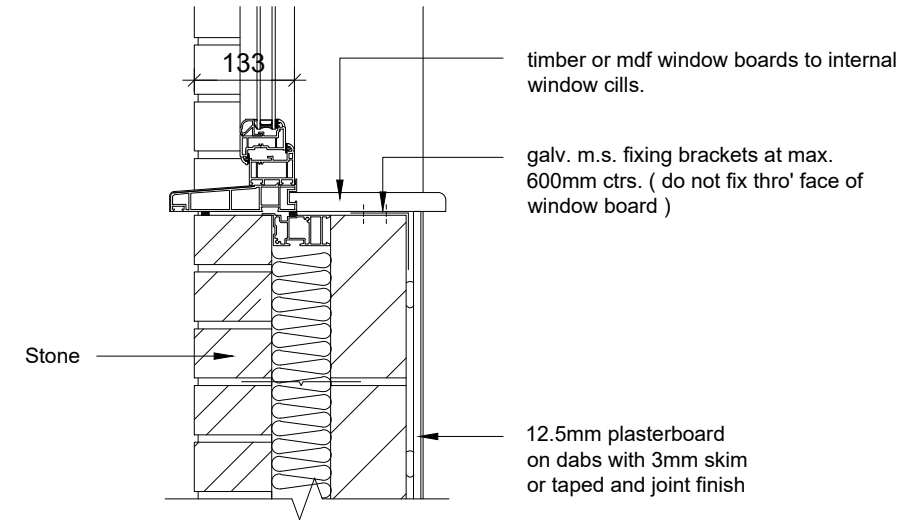

TYPICAL WINDOW ELEVATION  
Upvc white double glazed casement windows

wall ties at openings positioned 150mm from opening at 225mm centres vertical

Cavity closer with min thermal resistance of 0.45m<sup>2</sup> k/w  
For areas of severe exposure a suitable finned BBA certificated cavity closer must be used

Title: 65mm CONC LINTEL PAINTED WHITE: OR BLACK  
BODICOTE, BANBURY

Detail No: CS/6839/03

Scale: 1:25/1:10/Date: DEC 14 Drawn: RDH Checked: RDH

Date: