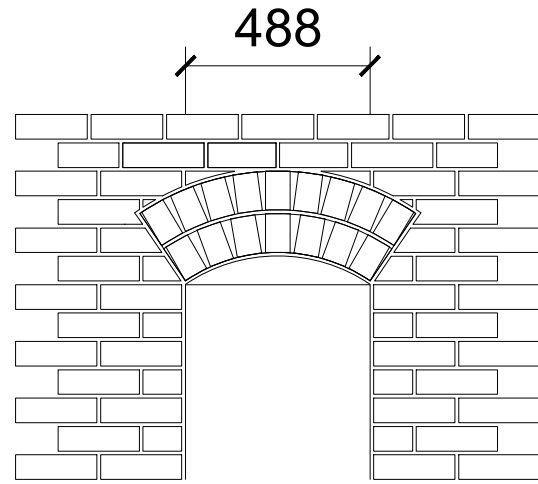

Arch Heads

scale 1:20

Date:

Description:

Rev:

Title: TAX WINDOW DETAIL

BODICOTE, BANBURY

Detail No: CD/6839/06

Scale: 1:20

Date: DEC 14

Drawn: RDH

Checked: RDH