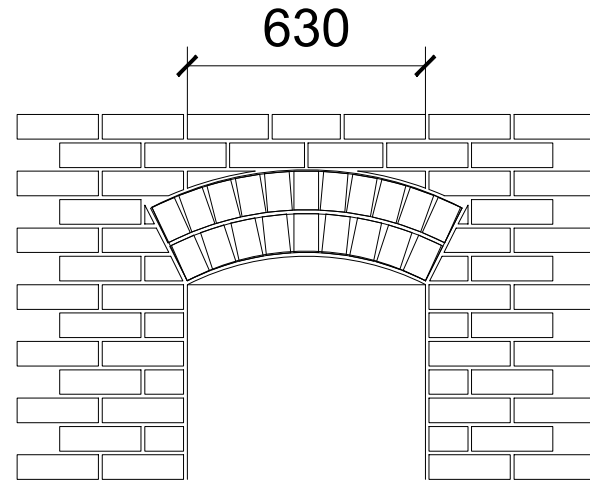

Arch Heads

scale 1:20

Date:

Description:

Rev:

Title: TAX WINDOW DETAIL

BODICOTE, BANBURY

Detail No: CD/6839/06

Scale: 1:20

Date: DEC 14

Drawn: RDH

Checked: RDH