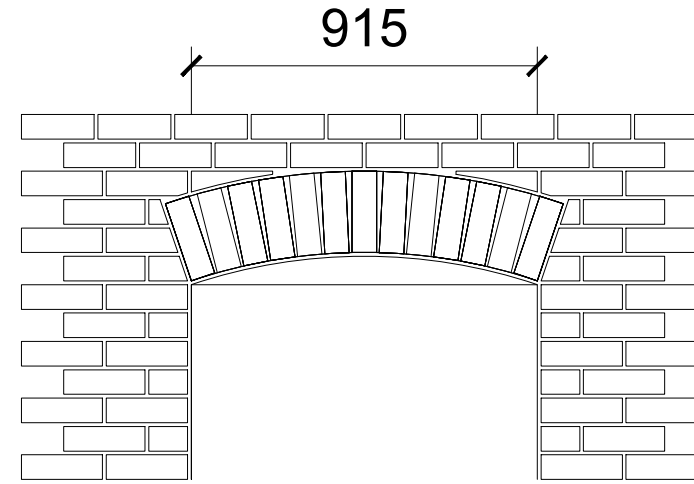

Arch Heads

scale 1:20

Date:

Description:

Rev:

Title: TAX WINDOW DETAIL

BODICOTE, BANBURY

Detail No: CD/6839/06

Scale: 1:20

Date: DEC 14

Drawn: RDH

Checked: RDH