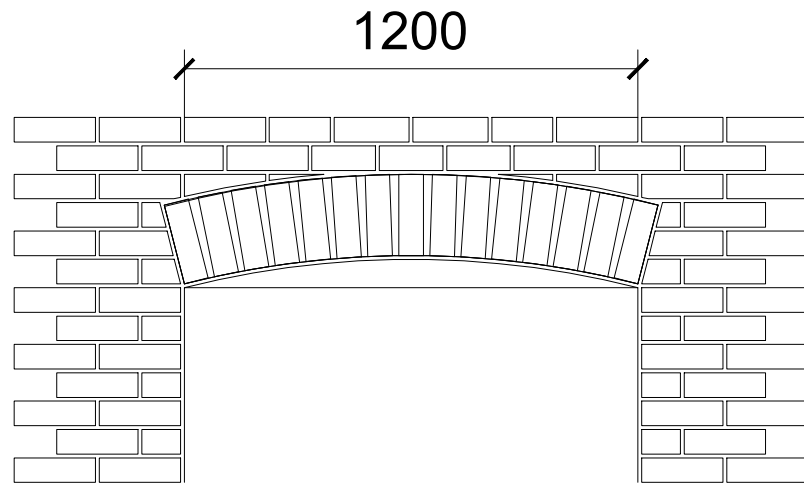

Arch Heads

scale 1:20

Date:

Description:

Rev:

Title: TAX WINDOW DETAIL

BODICOTE, BANBURY

Detail No: CD/6839/06

Scale: 1:20

Date: DEC 14

Drawn: RDH

Checked: RDH