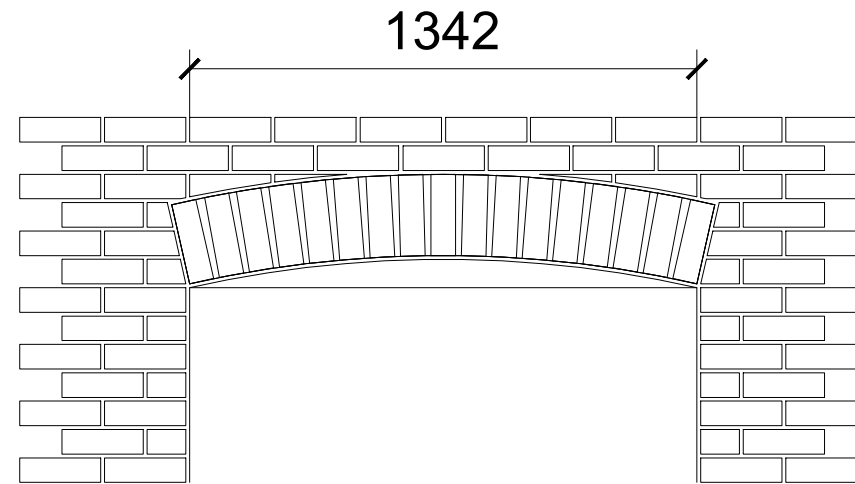

Arch Heads

scale 1:20

Date:

Description:

Rev:

Title: TAX WINDOW DETAIL

BODICOTE, BANBURY

Detail No: CD/6839/06

Scale: 1:20

Date: DEC 14

Drawn: RDH

Checked: RDH