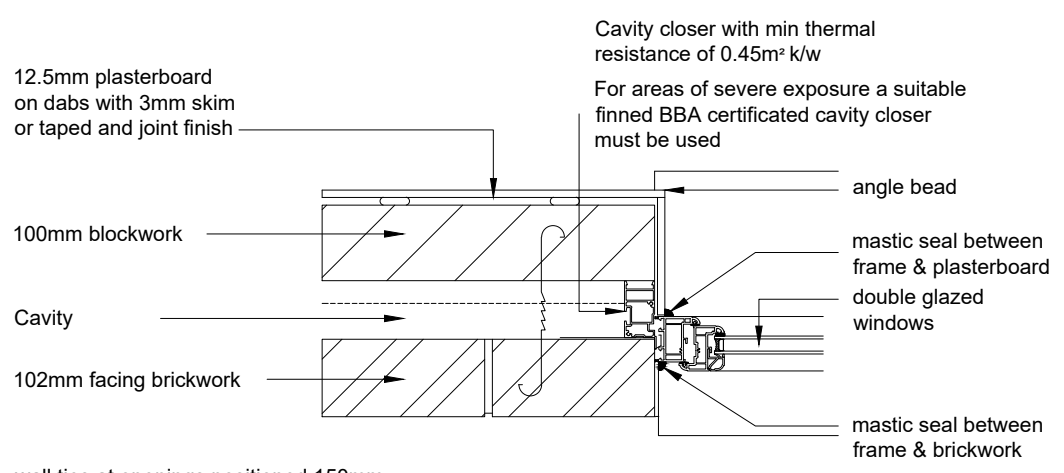

TYPICAL WINDOW ELEVATION
Upvc white double glazed casement windows

wall ties at openings positioned 150mm from opening at 225mm centres vertical

Date: 22.4.15

Description: END BEARING REVISED ON LINTELS

Rev: A

Title: 215mm CONC LINTELS PAINTED WHITE OR BLACK
BODICOTE, BANBURY

Detail No: CD/6839/02

Scale: 1:25/1:10 Date: DEC 14 Drawn: RDH Checked: RDH