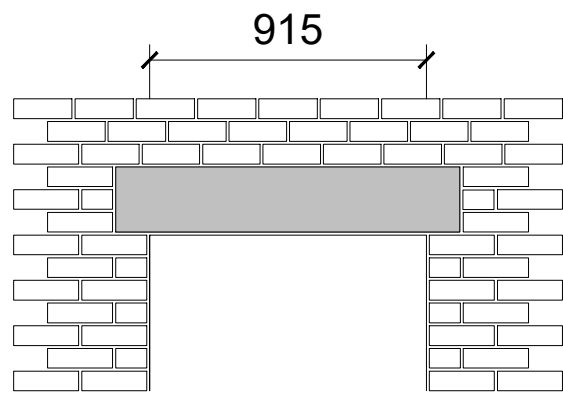

TYPICAL WINDOW ELEVATION
Upvc white double glazed casement windows

wall ties at openings positioned 150mm from opening at 225mm centres vertical

Date: 22.4.15

Description: END BEARING REVISED ON LINTELS

Rev: A

Title: 215mm CONC LINTELS PAINTED WHITE OR BLACK
BODICOTE, BANBURY

Detail No: CD/6839/02

Scale: 1:25/1:10 Date: DEC 14 Drawn: RDH Checked: RDH