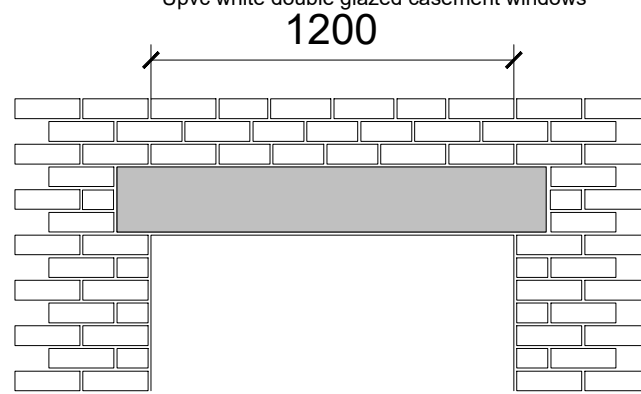

TYPICAL WINDOW ELEVATION
Upvc white double glazed casement windows

wall ties at openings positioned 150mm from opening at 225mm centres vertical

Date: 22.4.15

Description: END BEARING REVISED ON LINTELS

Rev: A

Title: 215mm CONC LINTELS PAINTED WHITE OR BLACK
BODICOTE, BANBURY

Detail No: CD/6839/02

Scale: 1:25/1:10 Date: DEC 14 Drawn: RDH Checked: RDH