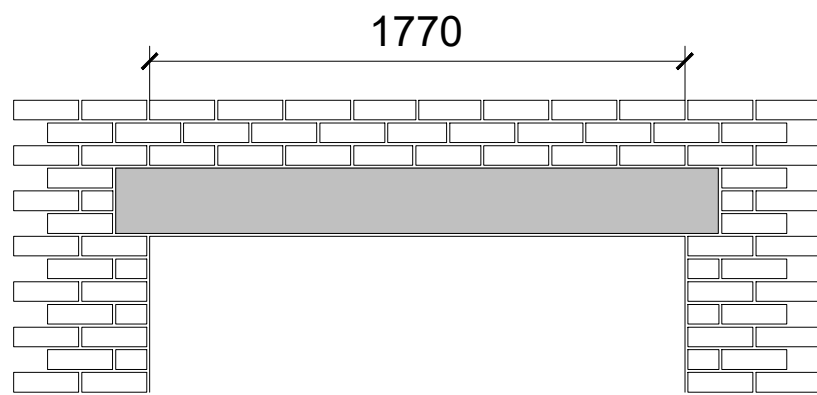

TYPICAL WINDOW ELEVATION
Upvc white double glazed casement windows

wall ties at openings positioned 150mm from opening at 225mm centres vertical

Date: 22.4.15

Description: END BEARING REVISED ON LINTELS

Rev: A

Title: 215mm CONC LINTELS PAINTED WHITE OR BLACK
BODICOTE, BANBURY

Detail No: CD/6839/02

Scale: 1:25/1:10 Date: DEC 14 Drawn: RDH Checked: RDH