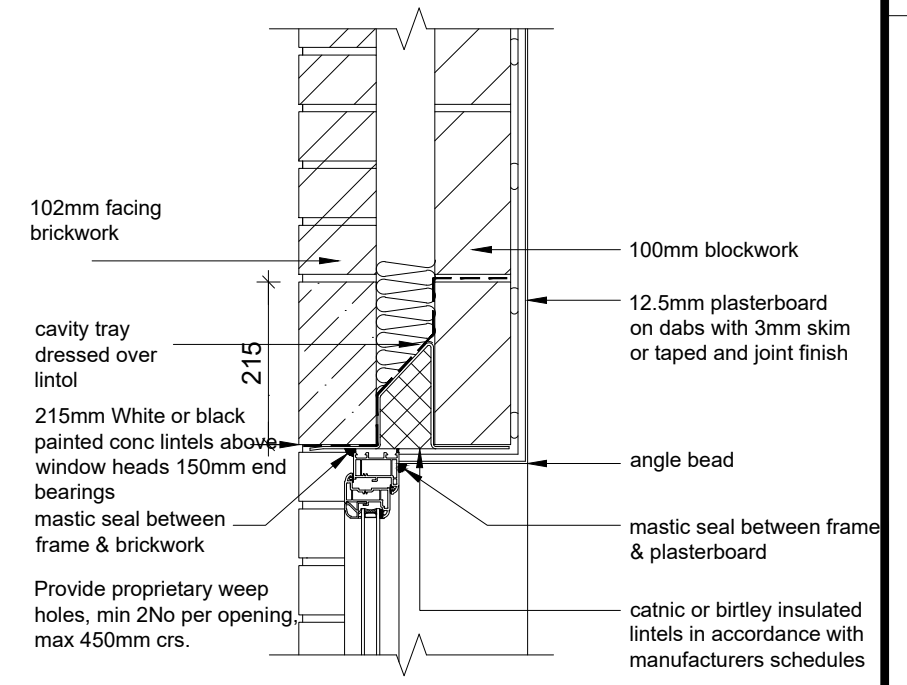

TYPICAL WINDOW ELEVATION
Upvc white double glazed casement windows

wall ties at openings positioned 150mm from opening at 225mm centres vertical

Date: 22.4.15

Description: END BEARING REVISED ON LINTELS

Rev: A

Title: 215mm CONC LINTELS PAINTED WHITE OR BLACK
BODICOTE, BANBURY

Detail No: CD/6839/02

Scale: 1:25/1:10 Date: DEC 14 Drawn: RDH Checked: RDH