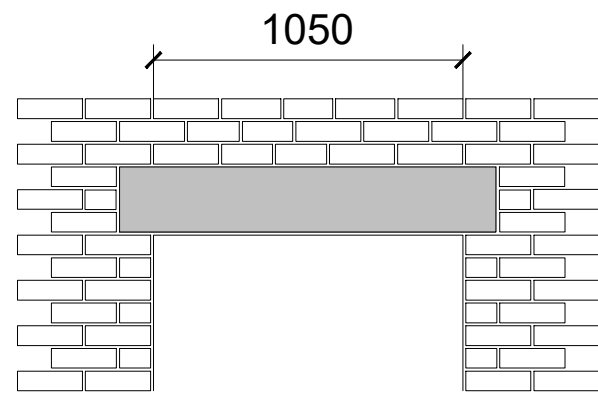

TYPICAL WINDOW ELEVATION
Upvc white double glazed casement windows

wall ties at openings positioned 150mm from opening at 225mm centres vertical

Date: 22.4.15

Description: END BEARING REVISED ON LINTELS

Rev: A

Title: 215mm CONC LINTELS PAINTED WHITE OR BLACK
BODICOTE, BANBURY

Detail No: CD/6839/02

Scale: 1:25/1:10 Date: DEC 14 Drawn: RDH Checked: RDH