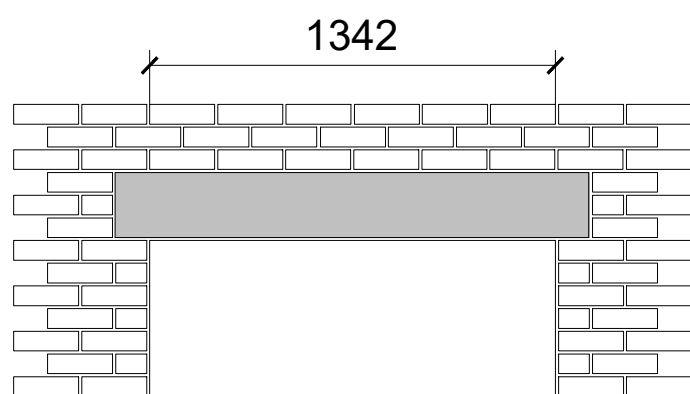

TYPICAL WINDOW ELEVATION
Upvc white double glazed casement windows

wall ties at openings positioned 150mm from opening at 225mm centres vertical

Date: 22.4.15

Description: END BEARING REVISED ON LINTELS

Rev: A

Title: 215mm CONC LINTELS PAINTED WHITE OR BLACK
BODICOTE, BANBURY

Detail No: CD/6839/02

Scale: 1:25/1:10 Date: DEC 14 Drawn: RDH Checked: RDH