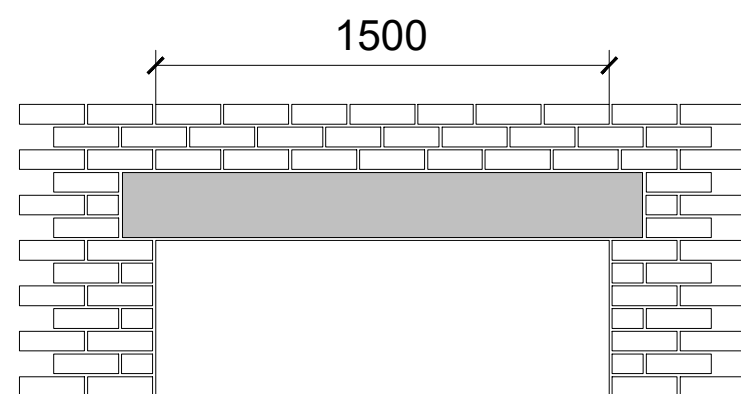

TYPICAL WINDOW ELEVATION
Upvc white double glazed casement windows

wall ties at openings positioned 150mm from opening at 225mm centres vertical

Date: 22.4.15

Description: END BEARING REVISED ON LINTELS

Rev: A

Title: 215mm CONC LINTELS PAINTED WHITE OR BLACK
BODICOTE, BANBURY

Detail No: CD/6839/02

Scale: 1:25/1:10 Date: DEC 14 Drawn: RDH Checked: RDH