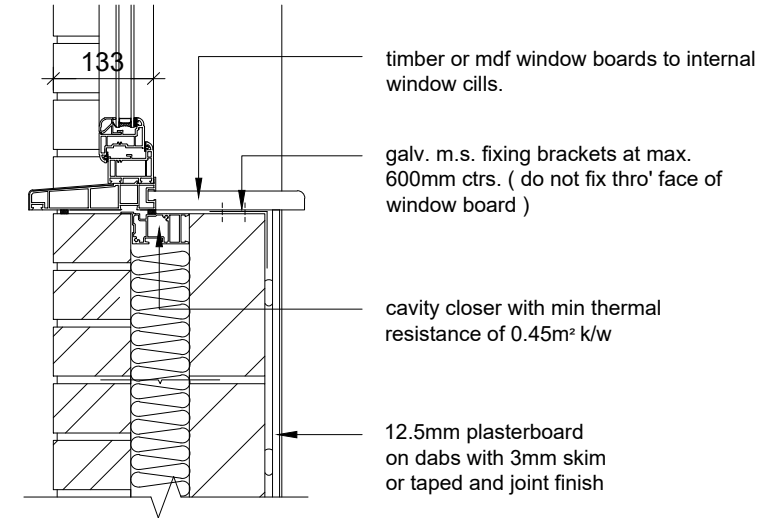

TYPICAL WINDOW ELEVATION
Upvc white double glazed casement windows

wall ties at openings positioned 150mm from opening at 225mm centres vertical

Date: 22.4.15

Description: END BEARING REVISED ON LINTELS

Rev: A

Title: 215mm CONC LINTELS PAINTED WHITE OR BLACK
BODICOTE, BANBURY

Detail No: CD/6839/02

Scale: 1:25/1:10 Date: DEC 14 Drawn: RDH Checked: RDH