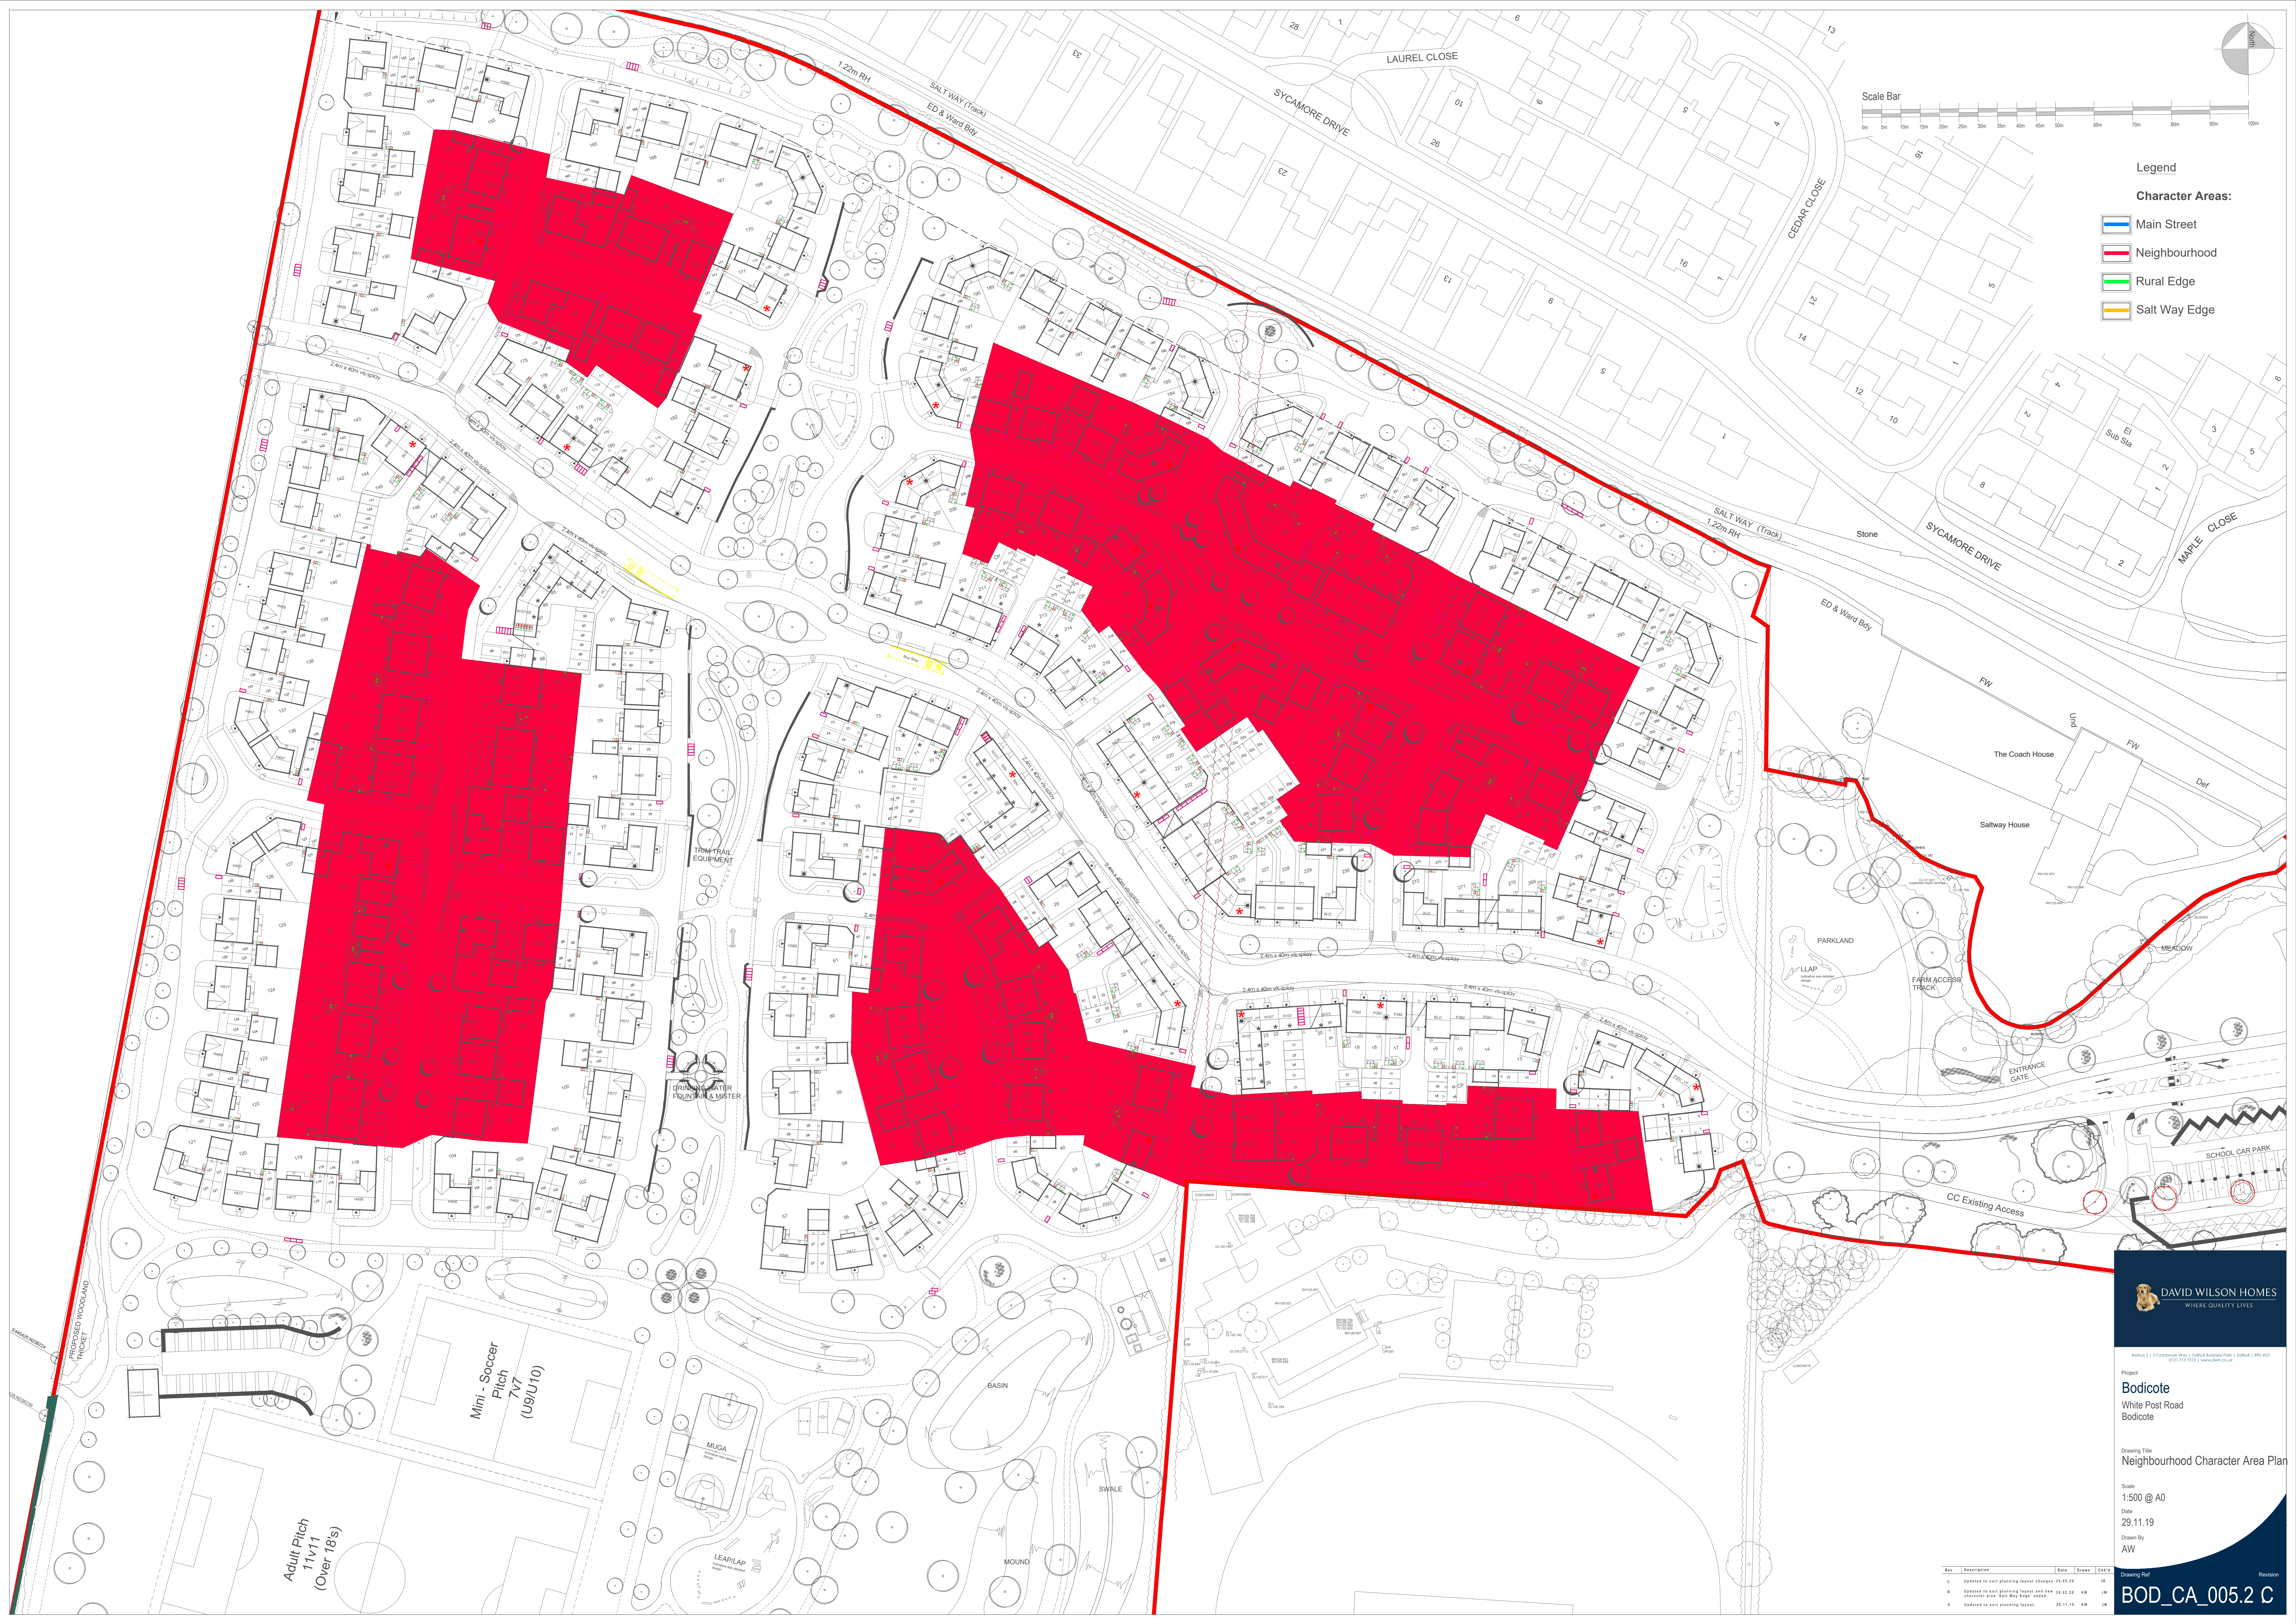

- Legend**
- Character Areas:**
- Main Street
  - Neighbourhood
  - Rural Edge
  - Salt Way Edge

Project  
**Bodicote**  
White Post Road  
Bodicote

Drawing Title  
Neighbourhood Character Area Plan

Scale  
1:500 @ A0

Date  
29.11.19

Drawn By  
AW

Rev	Description	Date	Drawn	CHK'D
C	Updated to suit planning layout changes	28.01.20	AW	AW
B	Updated to suit planning layout and PMP	28.01.20	AW	AW
A	Updated to suit planning layout	29.11.19	AW	AW

Rev: 005.2 C