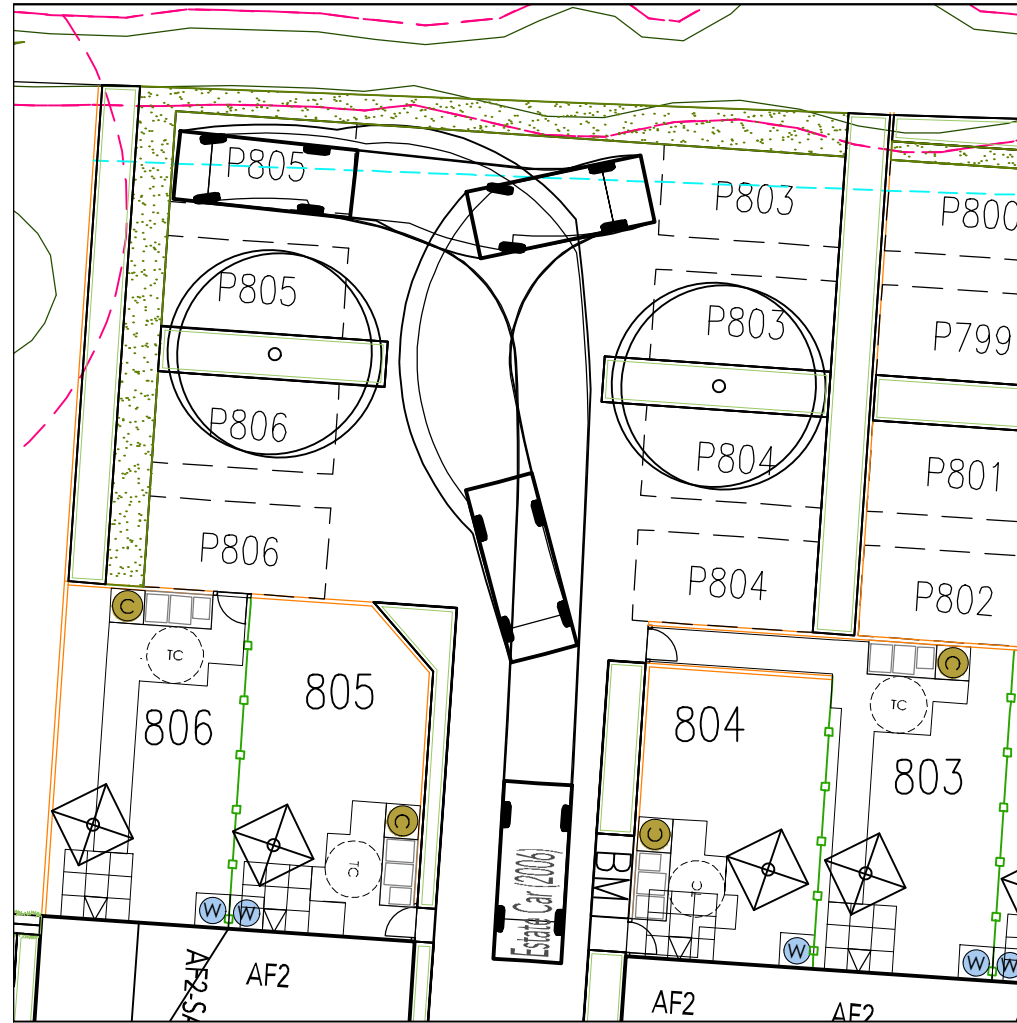

REVISIONS:

LEGEND

Estate Car (2006)	
Overall Length	4.710m
Overall Width	1.804m
Overall Body Height	1.442m
Min Body Ground Clearance	0.207m
Max Track Width	1.756m
Lock to lock time	4.00s
Kerb to Kerb Turning Radius	5.950m