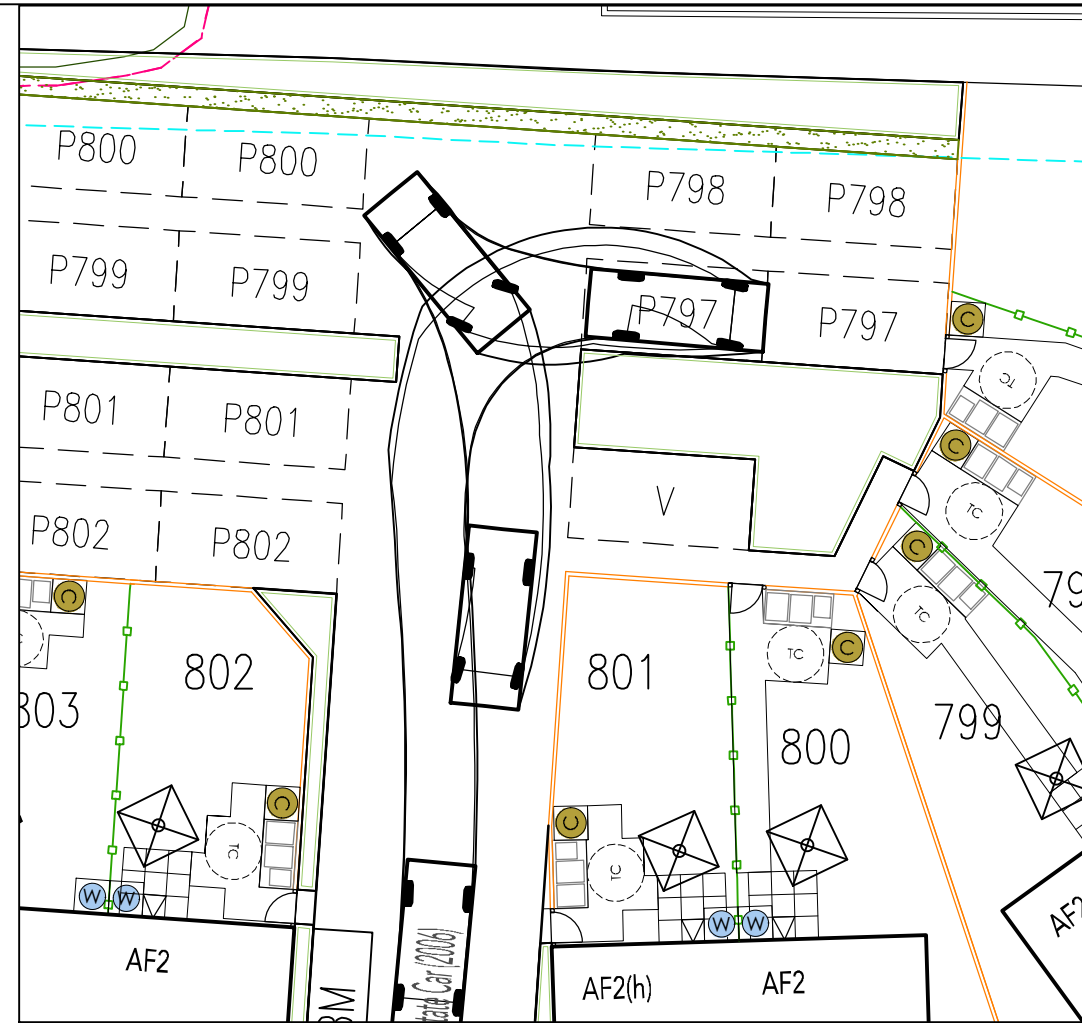

REVISIONS:

LEGEND

Estate Car (2006)	
Overall Length	4.710m
Overall Width	1.804m
Overall Body Height	1.442m
Min Body Ground Clearance	0.207m
Max Track Width	1.756m
Lock to lock time	4.00s
Kerb to Kerb Turning Radius	5.950m