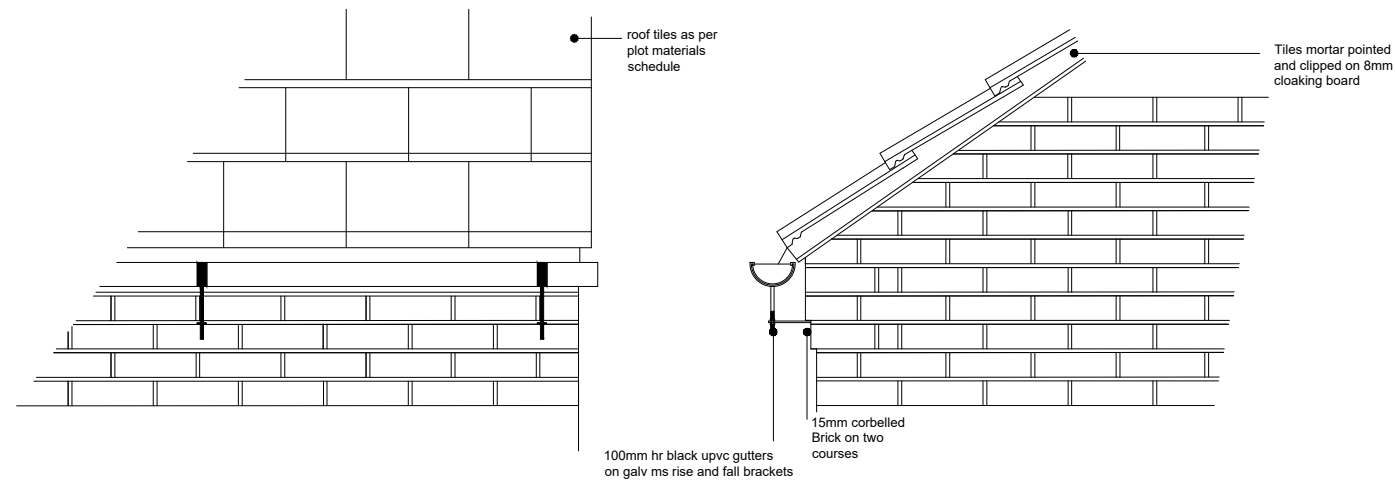

TYPICAL STONE CLIPPED EAVES

TYPICAL BRICK CLIPPED EAVES

**DAVID  
WILSON  
HOMES**

Date:

Description:

Rev:

Title: **STONECLIPPED EAVES DETAIL**

**BODICOTE, BANBURY**

Detail No: **CD/6839/11**

Scale: 1:20

Date: DEC 14

Drawn: RDH

Checked: RDH