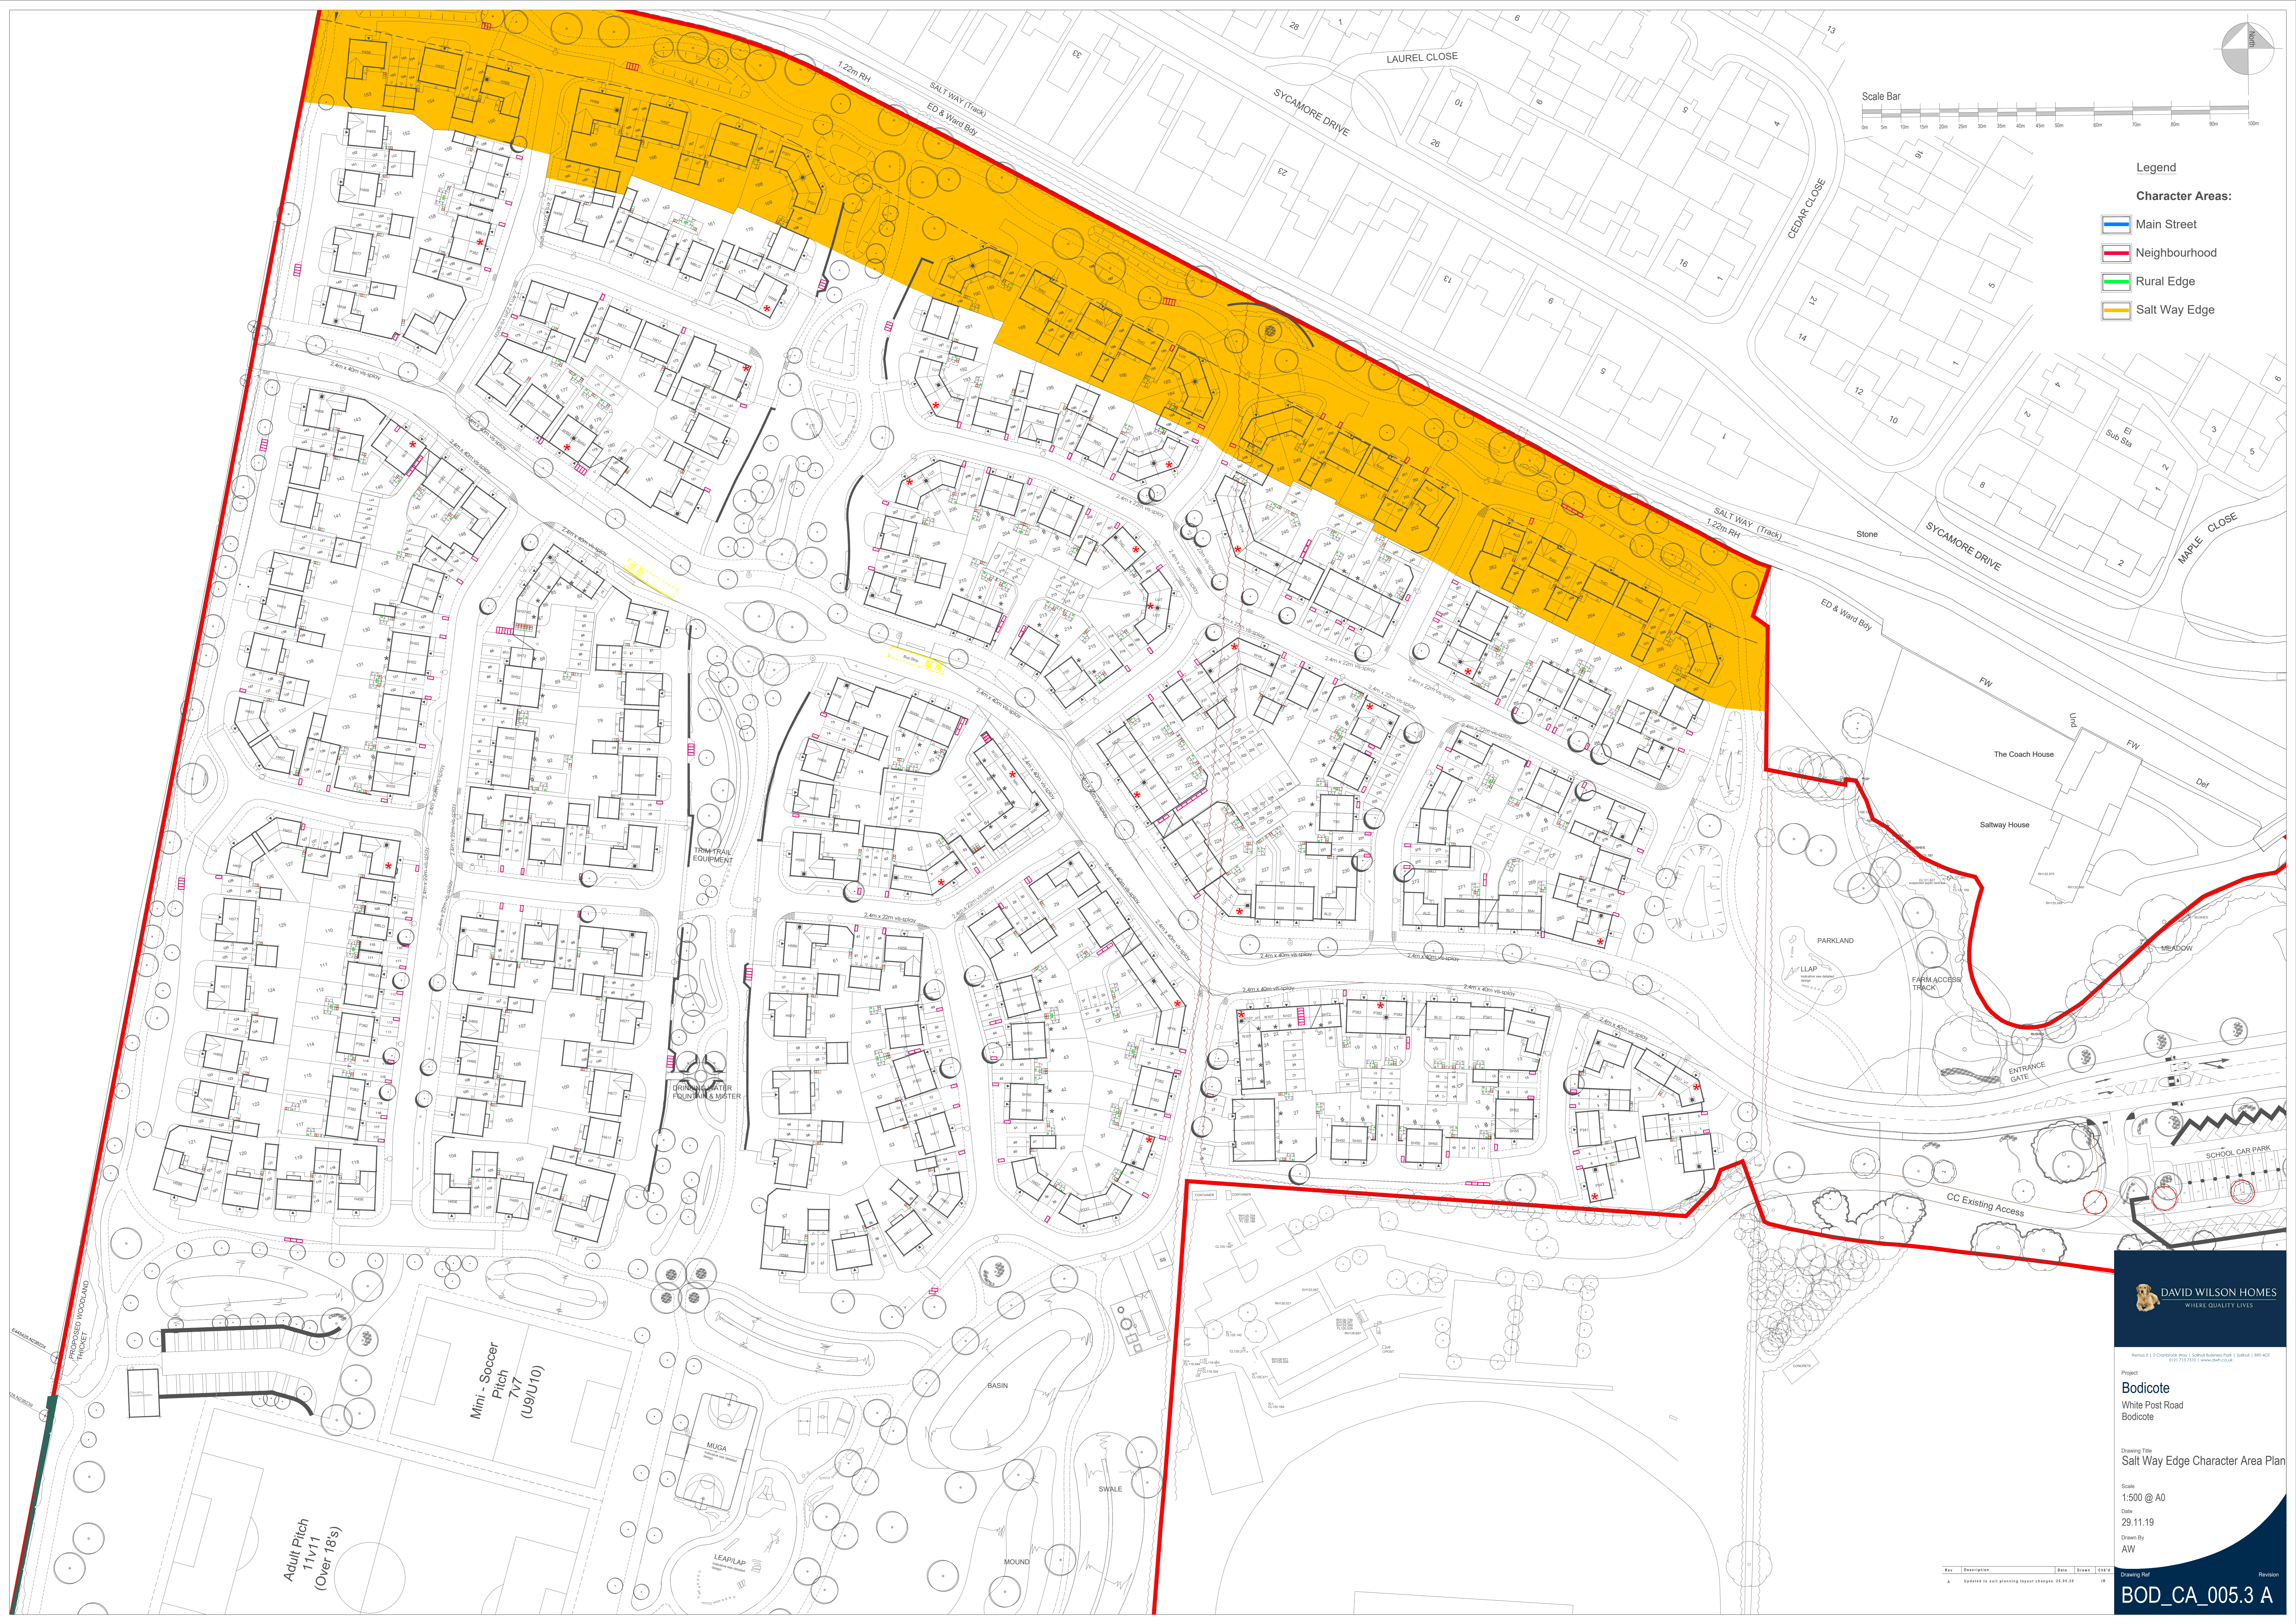

- Legend**
- Character Areas:**
- Main Street
 - Neighbourhood
 - Rural Edge
 - Salt Way Edge

DAVID WILSON HOMES
WHERE QUALITY LIVES

Project
Bodicote
White Post Road
Bodicote

Drawing Title
Salt Way Edge Character Area Plan

Scale
1:500 @ A0

Date
29.11.19

Drawn By
AW

Revision Ref
BOD_CA_005.3 A