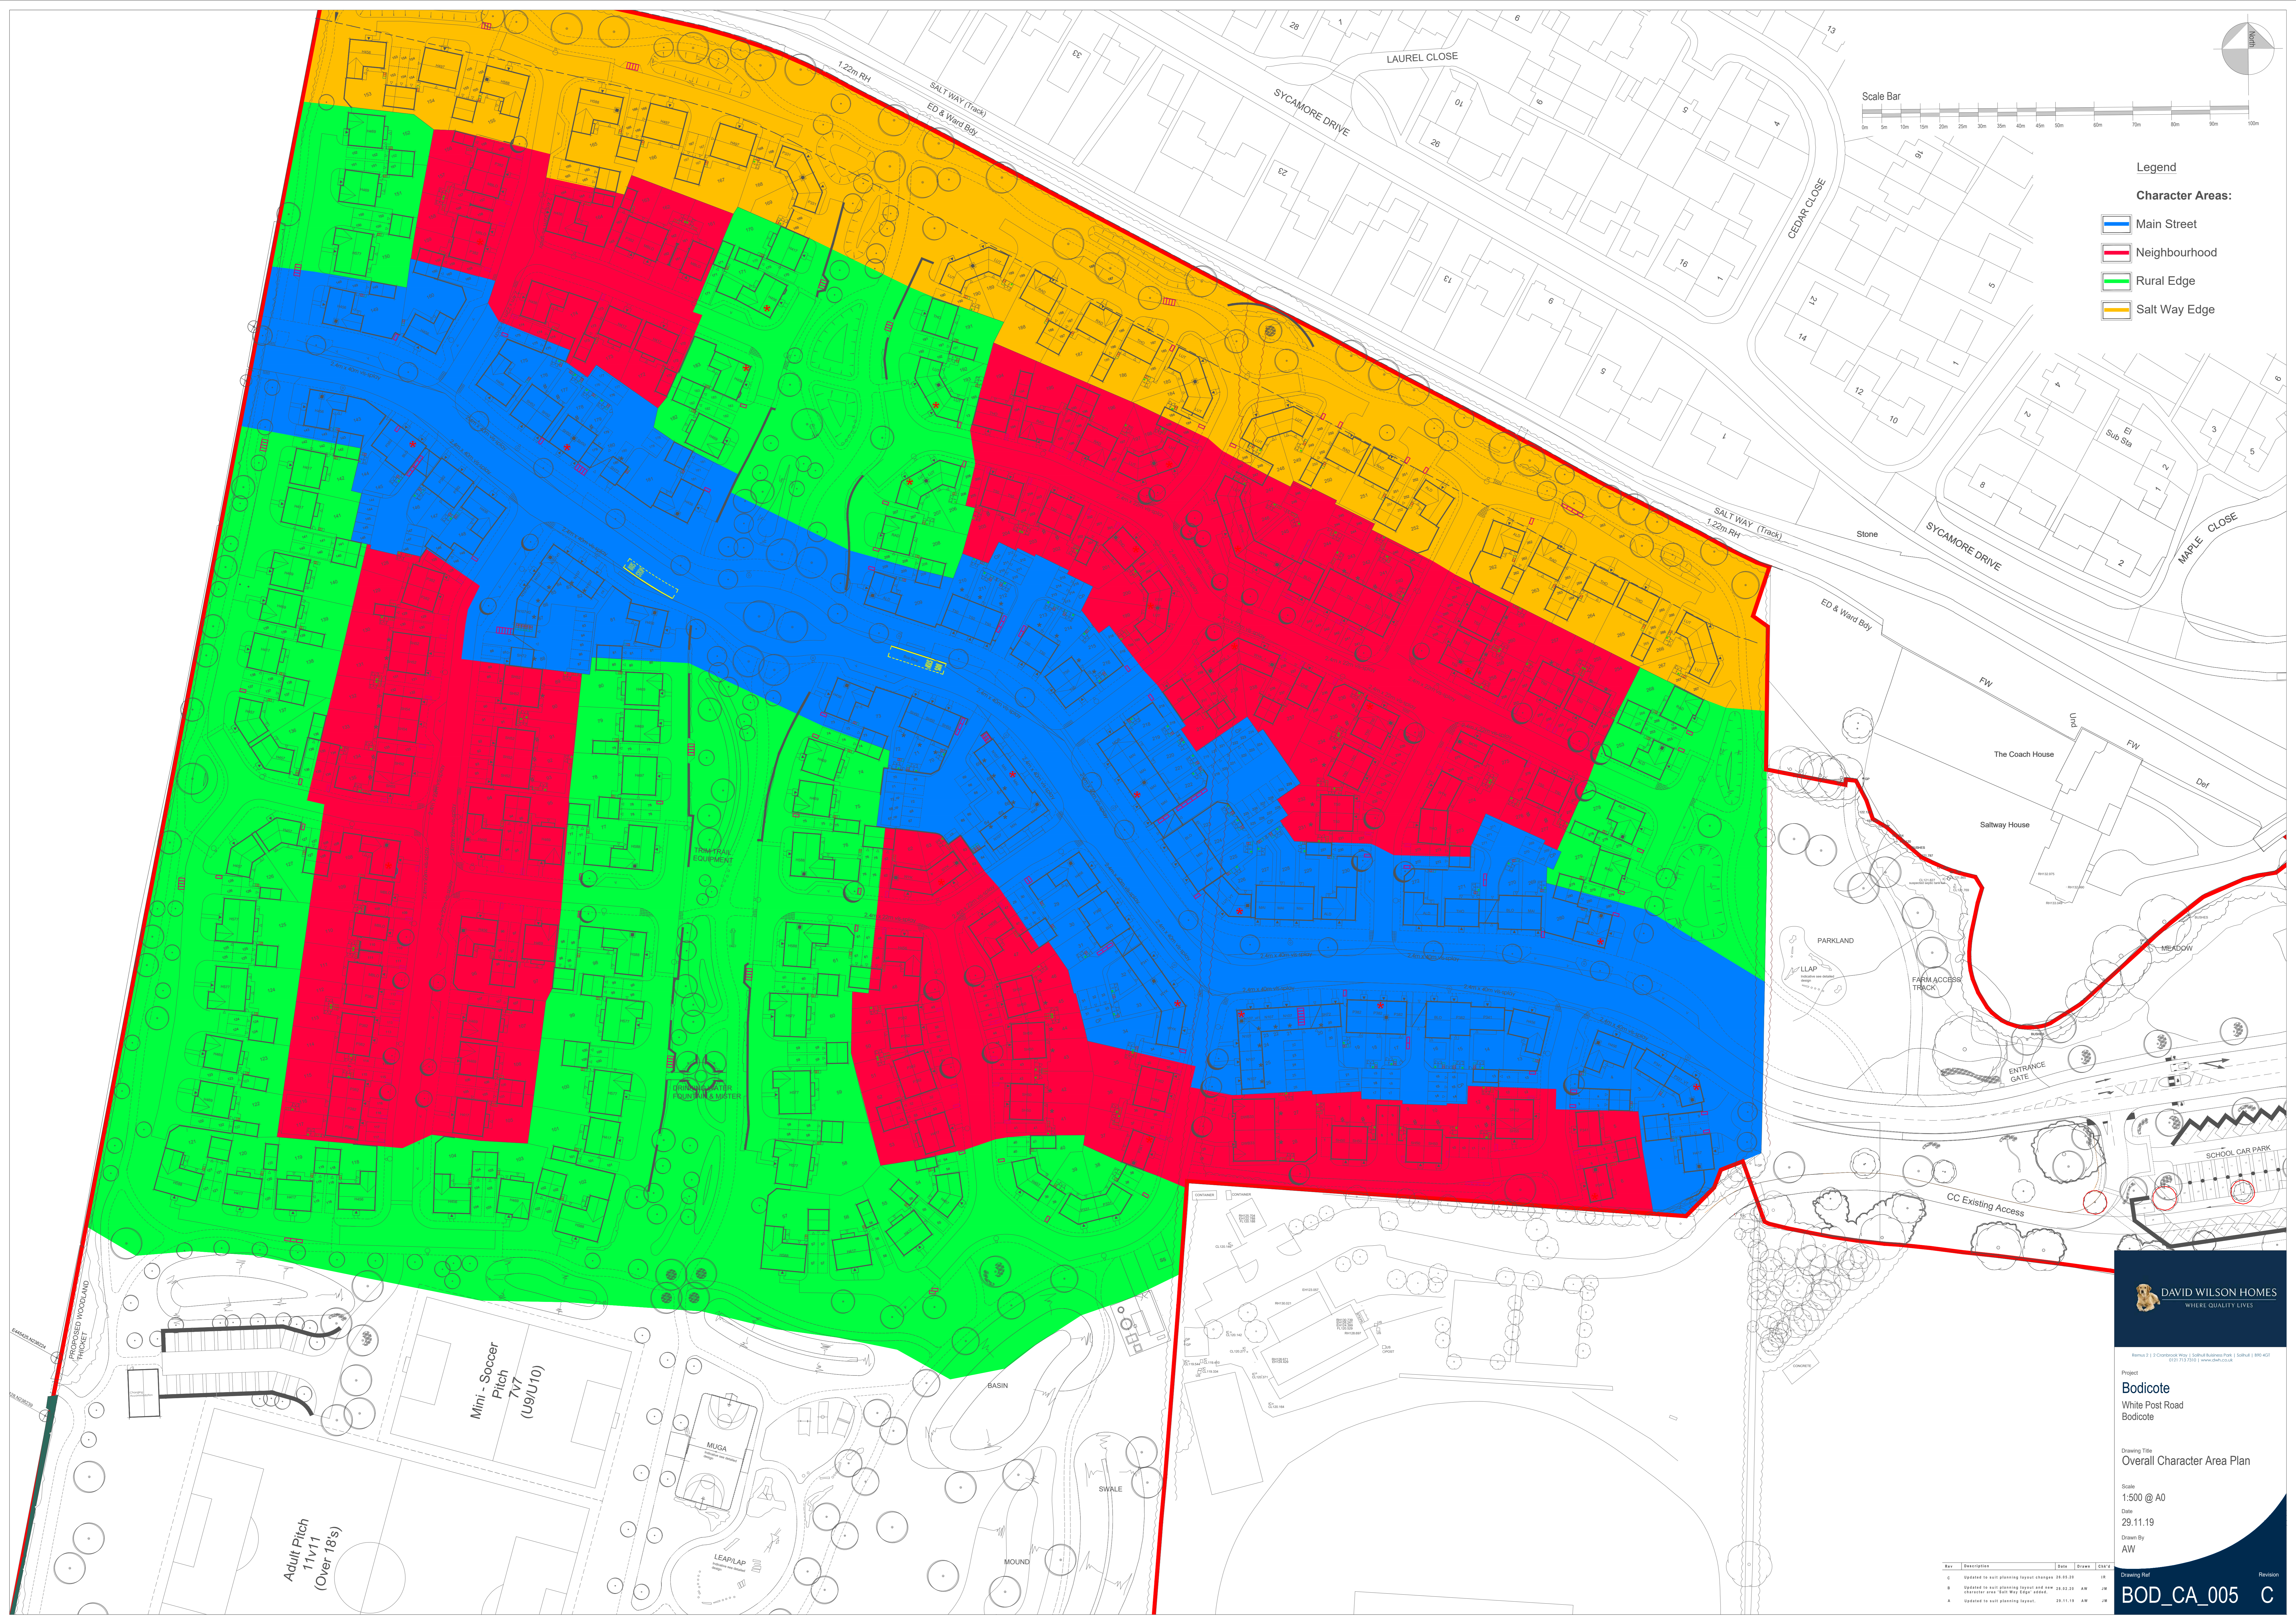

1. **Legend**
2. **Character Areas:**
3. Main Street
   - Neighbourhood
   - Rural Edge
   - Salt Way Edge

Adult Pitch
11v11
(Over 18s)

Mini - Soccer
Pitch
7v7
(U9/U10)

Project
Bodicote
White Post Road
Bodicote

Drawing Title
Overall Character Area Plan

Scale
1:500 @ A0
Date
29.11.19
Drawn By
AW

Drawing Ref
BOD_CA_005 C