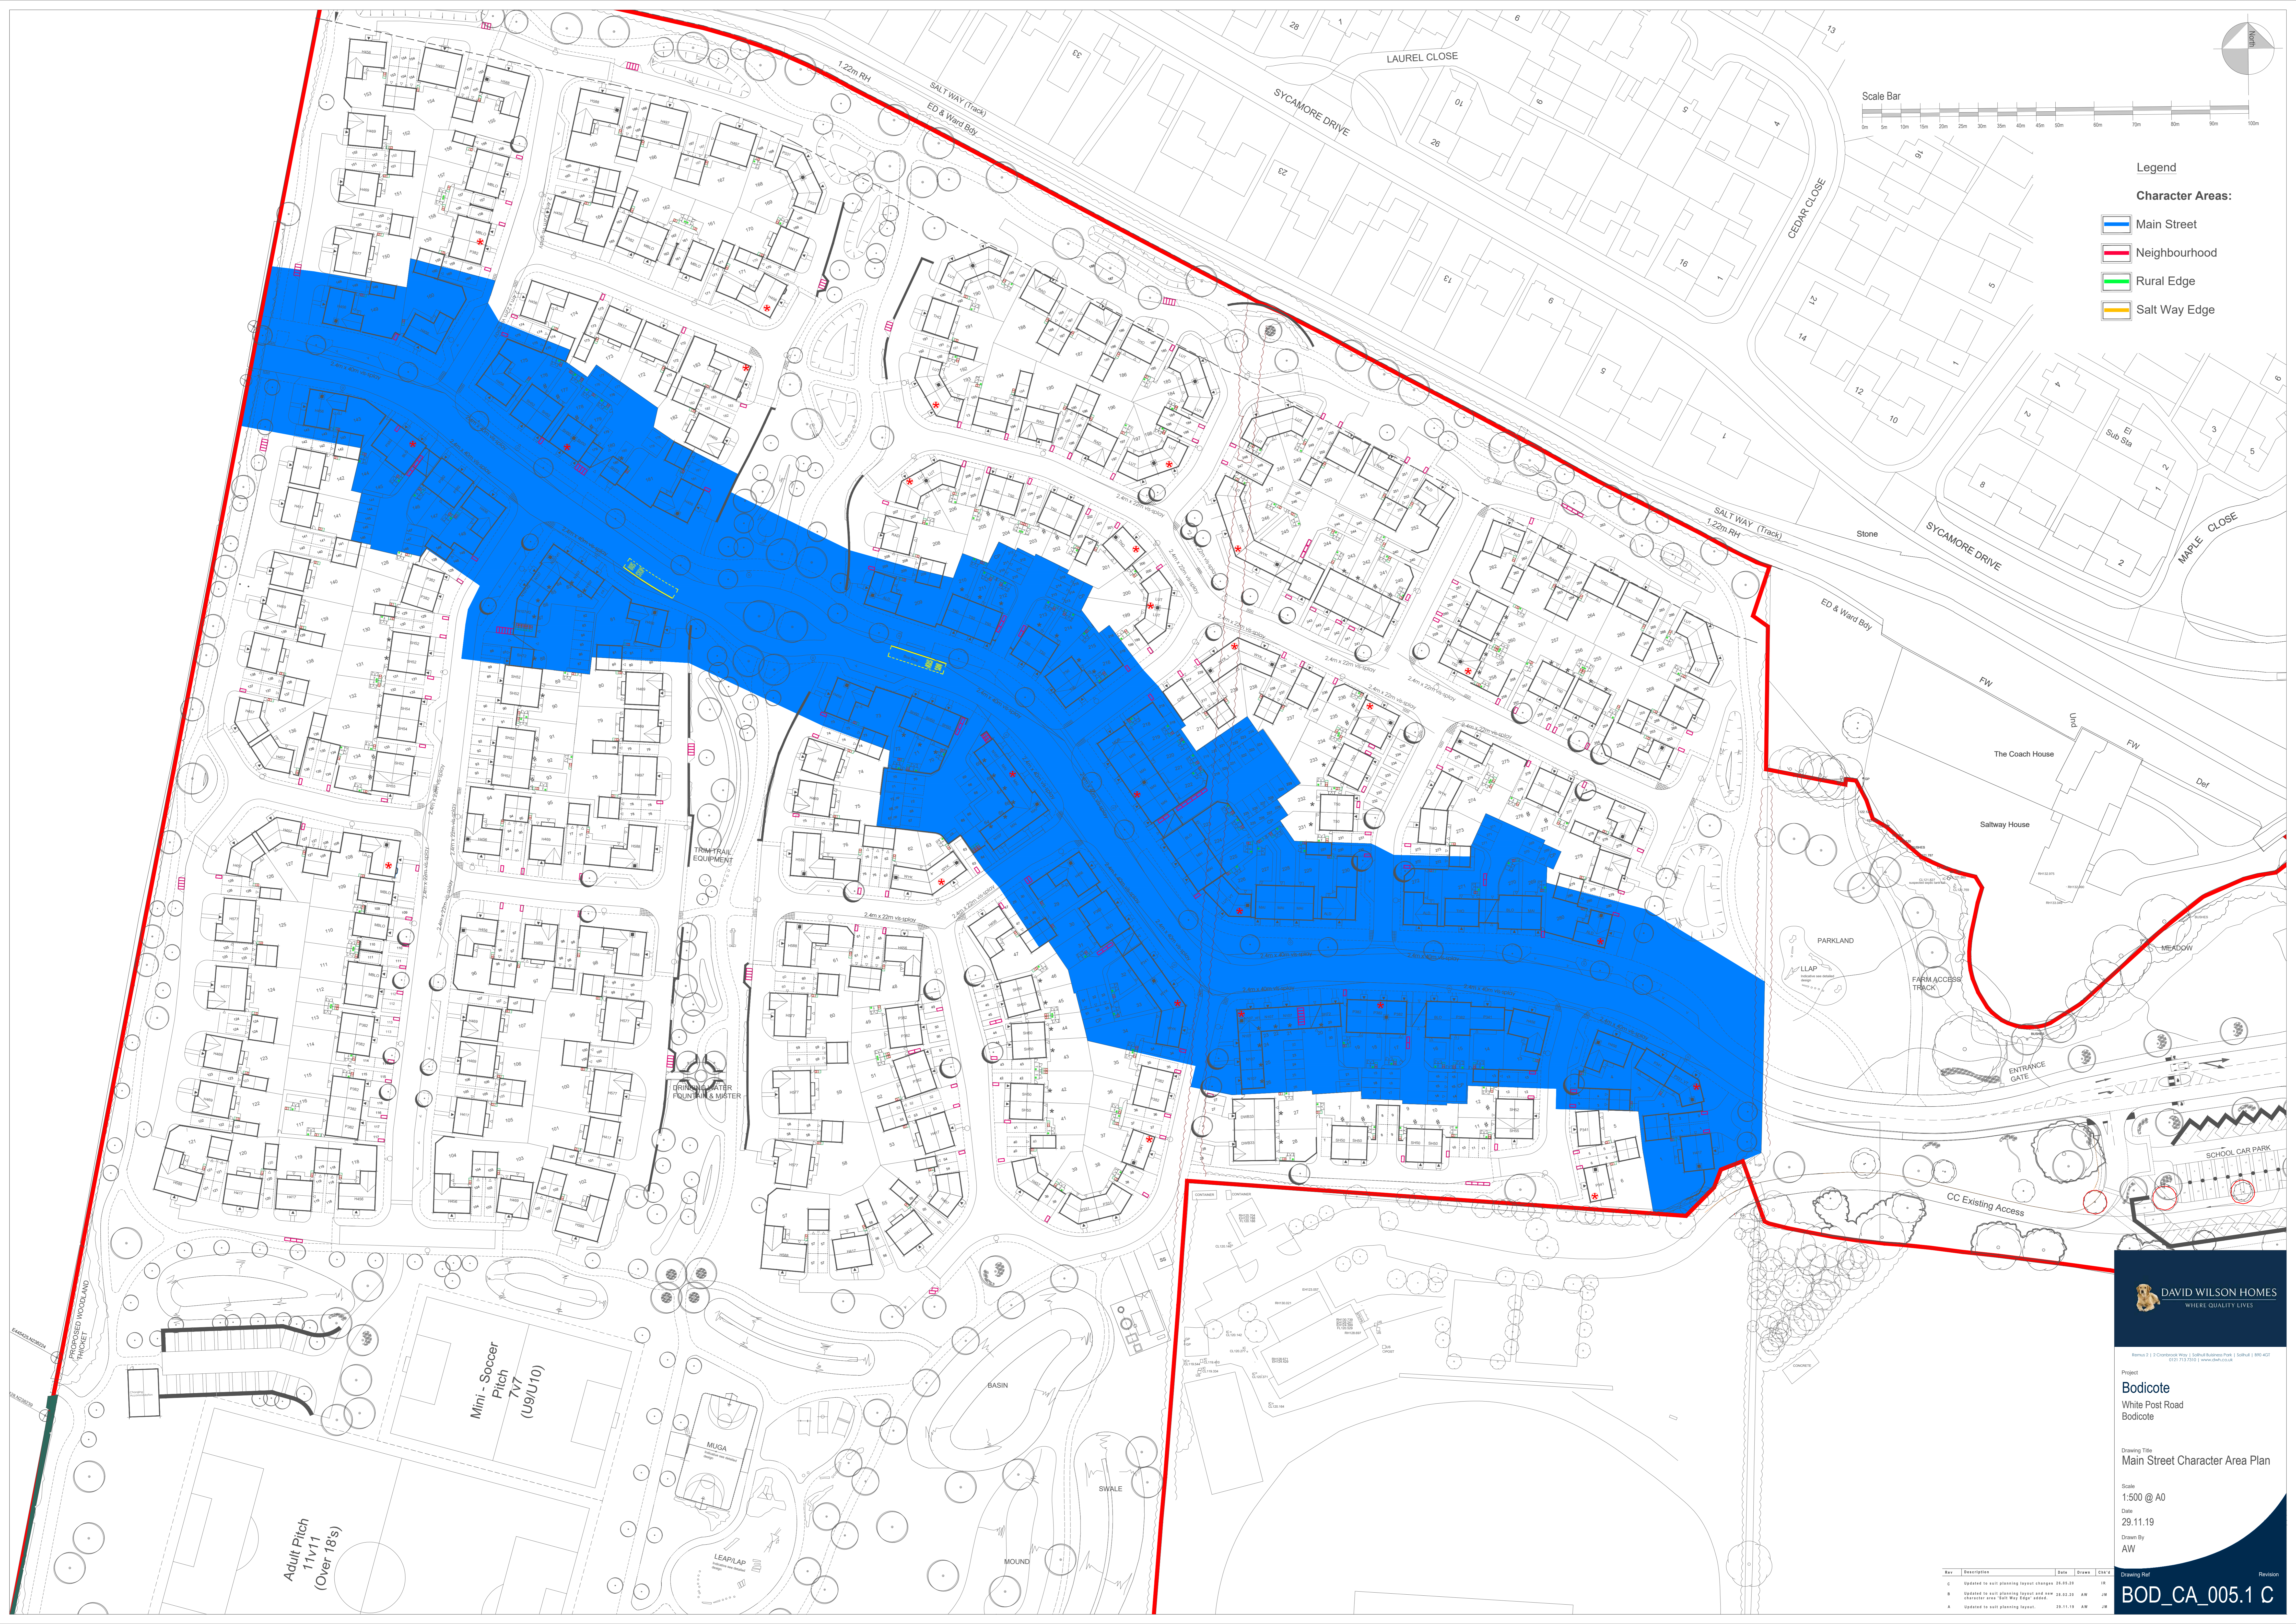

Legend

Character Areas:

- Main Street
- Neighbourhood
- Rural Edge
- Salt Way Edge

Project
Bodicote
 White Post Road
 Bodicote

Drawing Title
Main Street Character Area Plan

Scale
 1:500 @ A0

Date
 29.11.19

Drawn By
 AW

Rev	Description	Date	Drawn	Checked
C	Updated to suit planning layout changes	28.01.20	AW	AW
B	Updated to suit planning layout and CDM	28.01.20	AW	AW
A	Updated to suit planning layout	29.11.19	AW	AW

BOD_CA_005.1 C