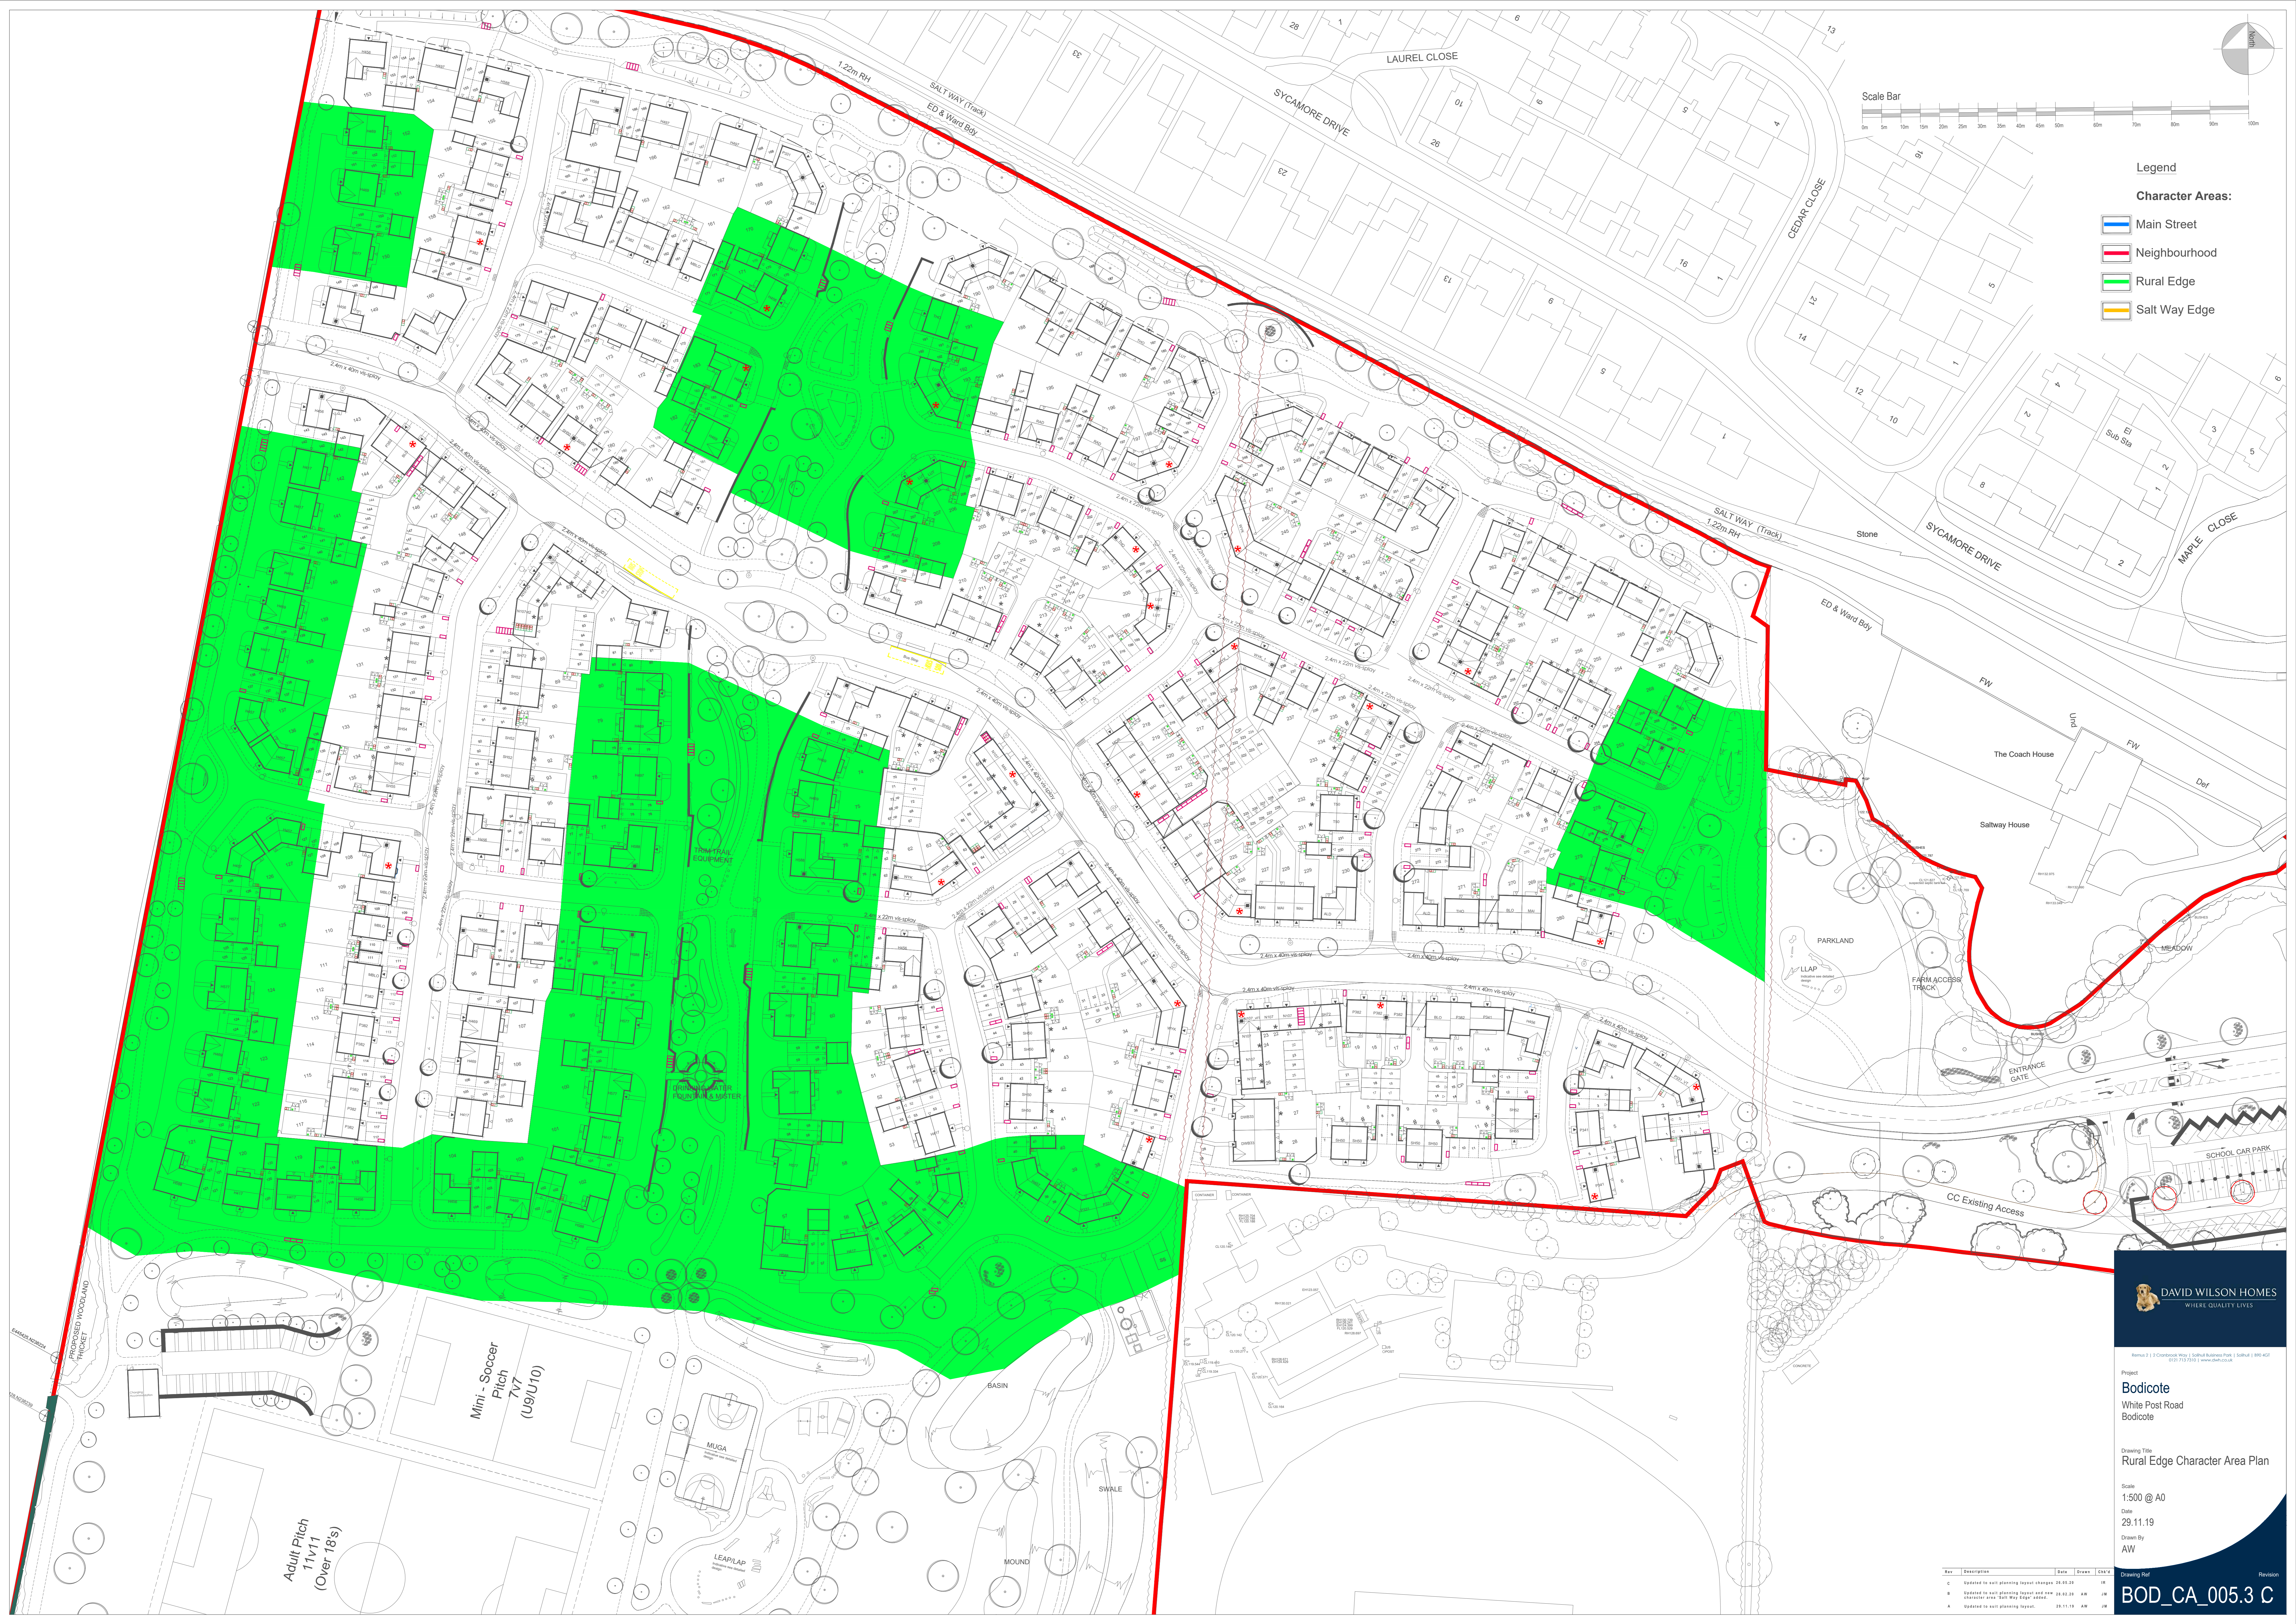

- Legend**
- Character Areas:**
- Main Street
 - Neighbourhood
 - Rural Edge
 - Salt Way Edge

Project
Bodicote
 White Post Road
 Bodicote

Drawing Title
Rural Edge Character Area Plan

Scale
 1:500 @ A0
 Date
 29.11.19
 Drawn By
 AW

| Rev | Description | Date | Drawn | Checked |
|-----|---|----------|-------|---------|
| C | Updated to suit planning layout changes | 28.01.20 | JW | JW |
| B | Updated to suit planning layout and PPA | 23.02.20 | AW | JW |
| A | Updated to suit planning layout | 29.11.19 | AW | JW |