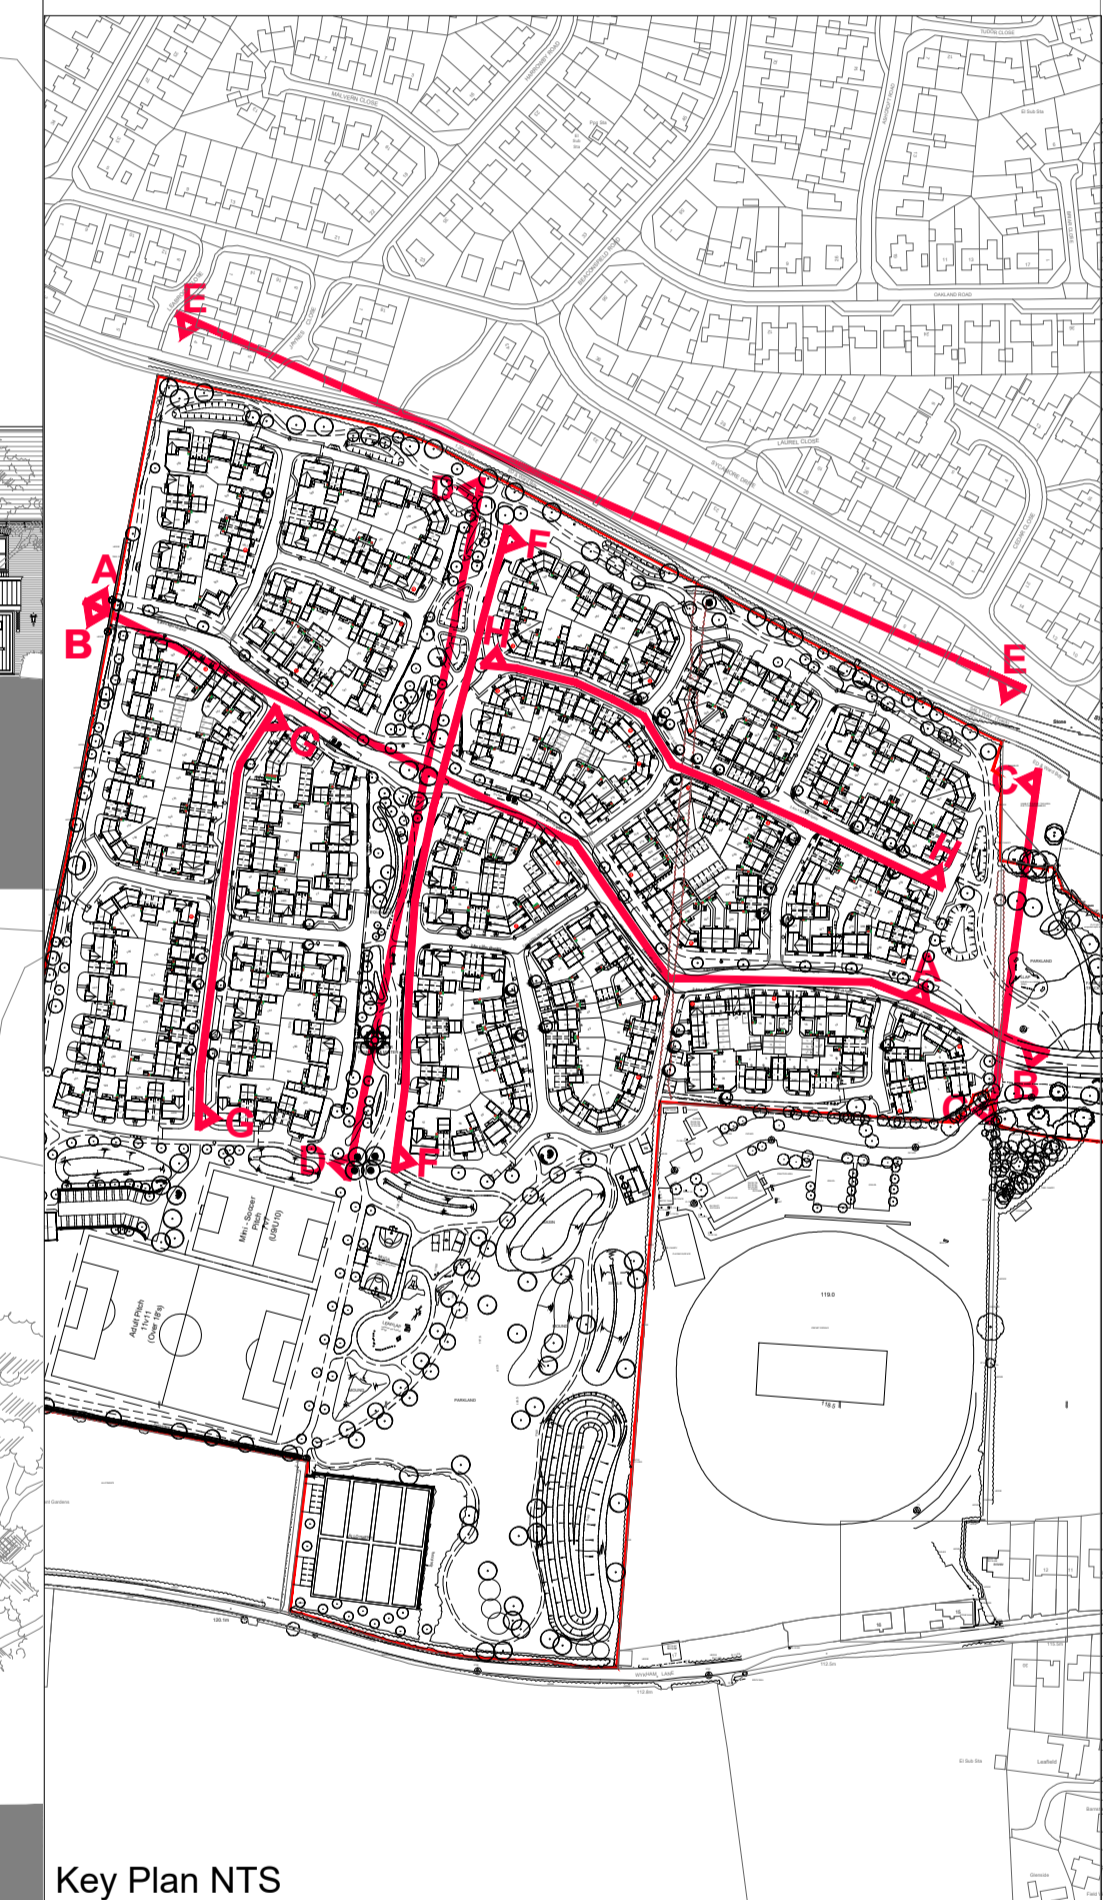

scale 1:250

NOTES

REV	DESCRIPTION	DATE	AUTH	CHK'D

Key Plan NTS

PROJECT

Bodicote

Banbury

DRAWING

Street Scenes

G-G

Sheet 7 of 8

SCALE	DATE	AUTHOR	CHK'D
1:250@A1	28.02.20	PH	IR

JOB NO.	DRAWING NO.	REV
7942	BOD_ST_004.6	

Street Scene G1

Street Scene G2

Street Scene G-G

Street Scene G1

Street Scene G2