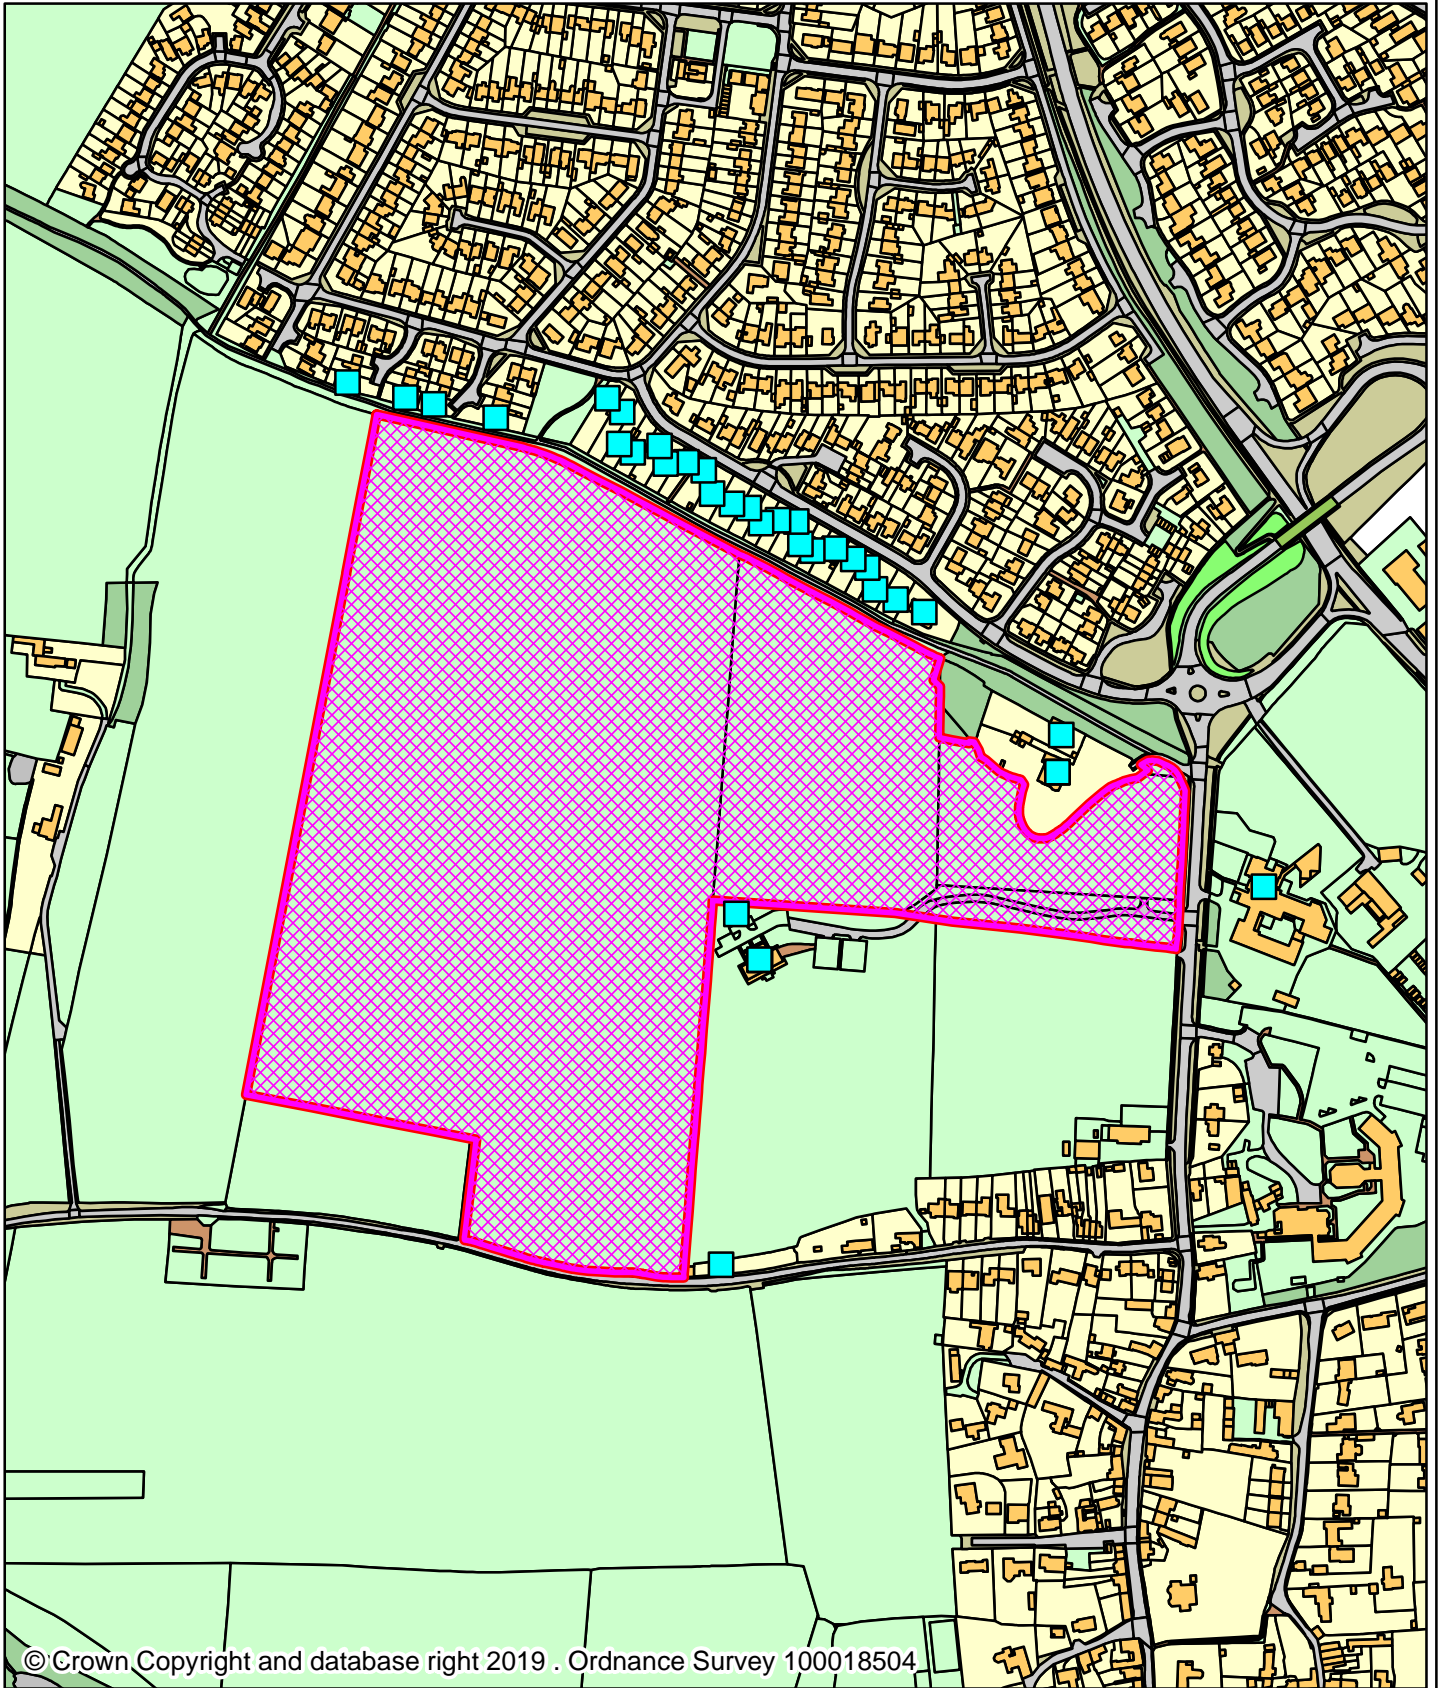

19/01037/REM

OS Parcels 6741 and 5426 West of Cricket Field, Bodicote

Organisation	Cherwell District Council
Department	Department
Comments	
Date	04/07/2019
PSMA Number	100018504