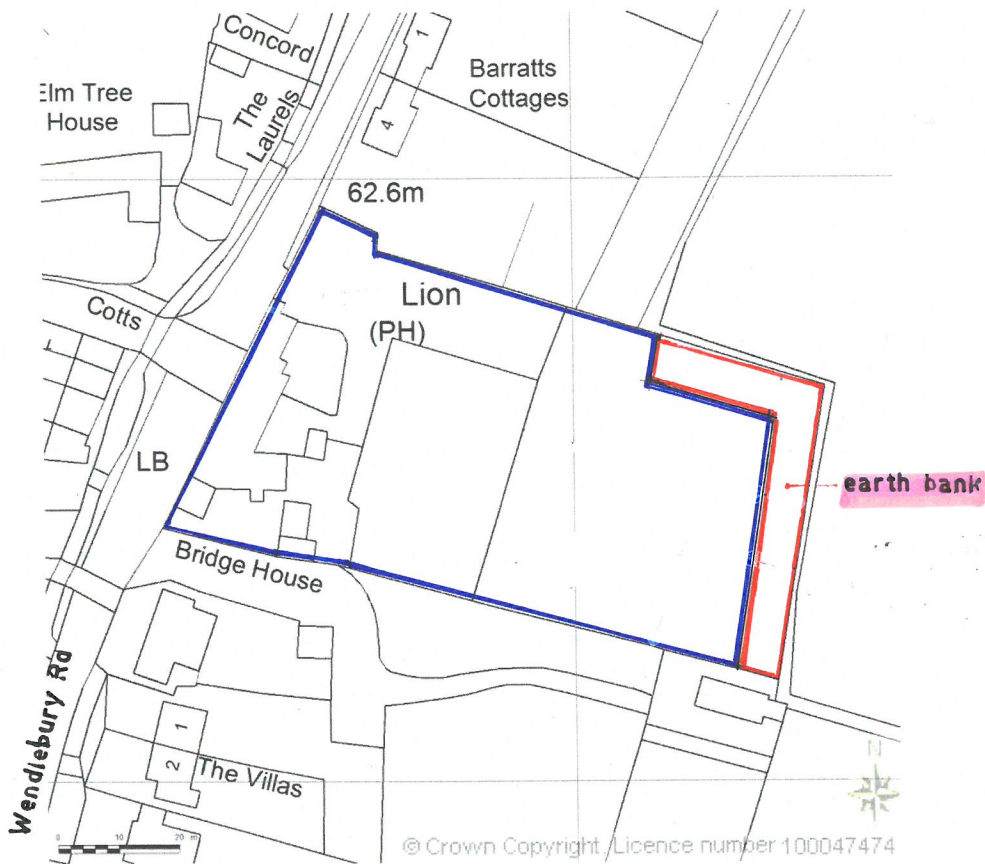

**SITE LOCATION PLAN  
AREA 2 HA  
SCALE 1:1250 on A4  
CENTRE COORDINATES: 456183, 219657**

Supplied by Streetwise Maps Ltd  
[www.streetwise.net](http://www.streetwise.net)  
Licence No: 100047474  
15/01/2019 09:24