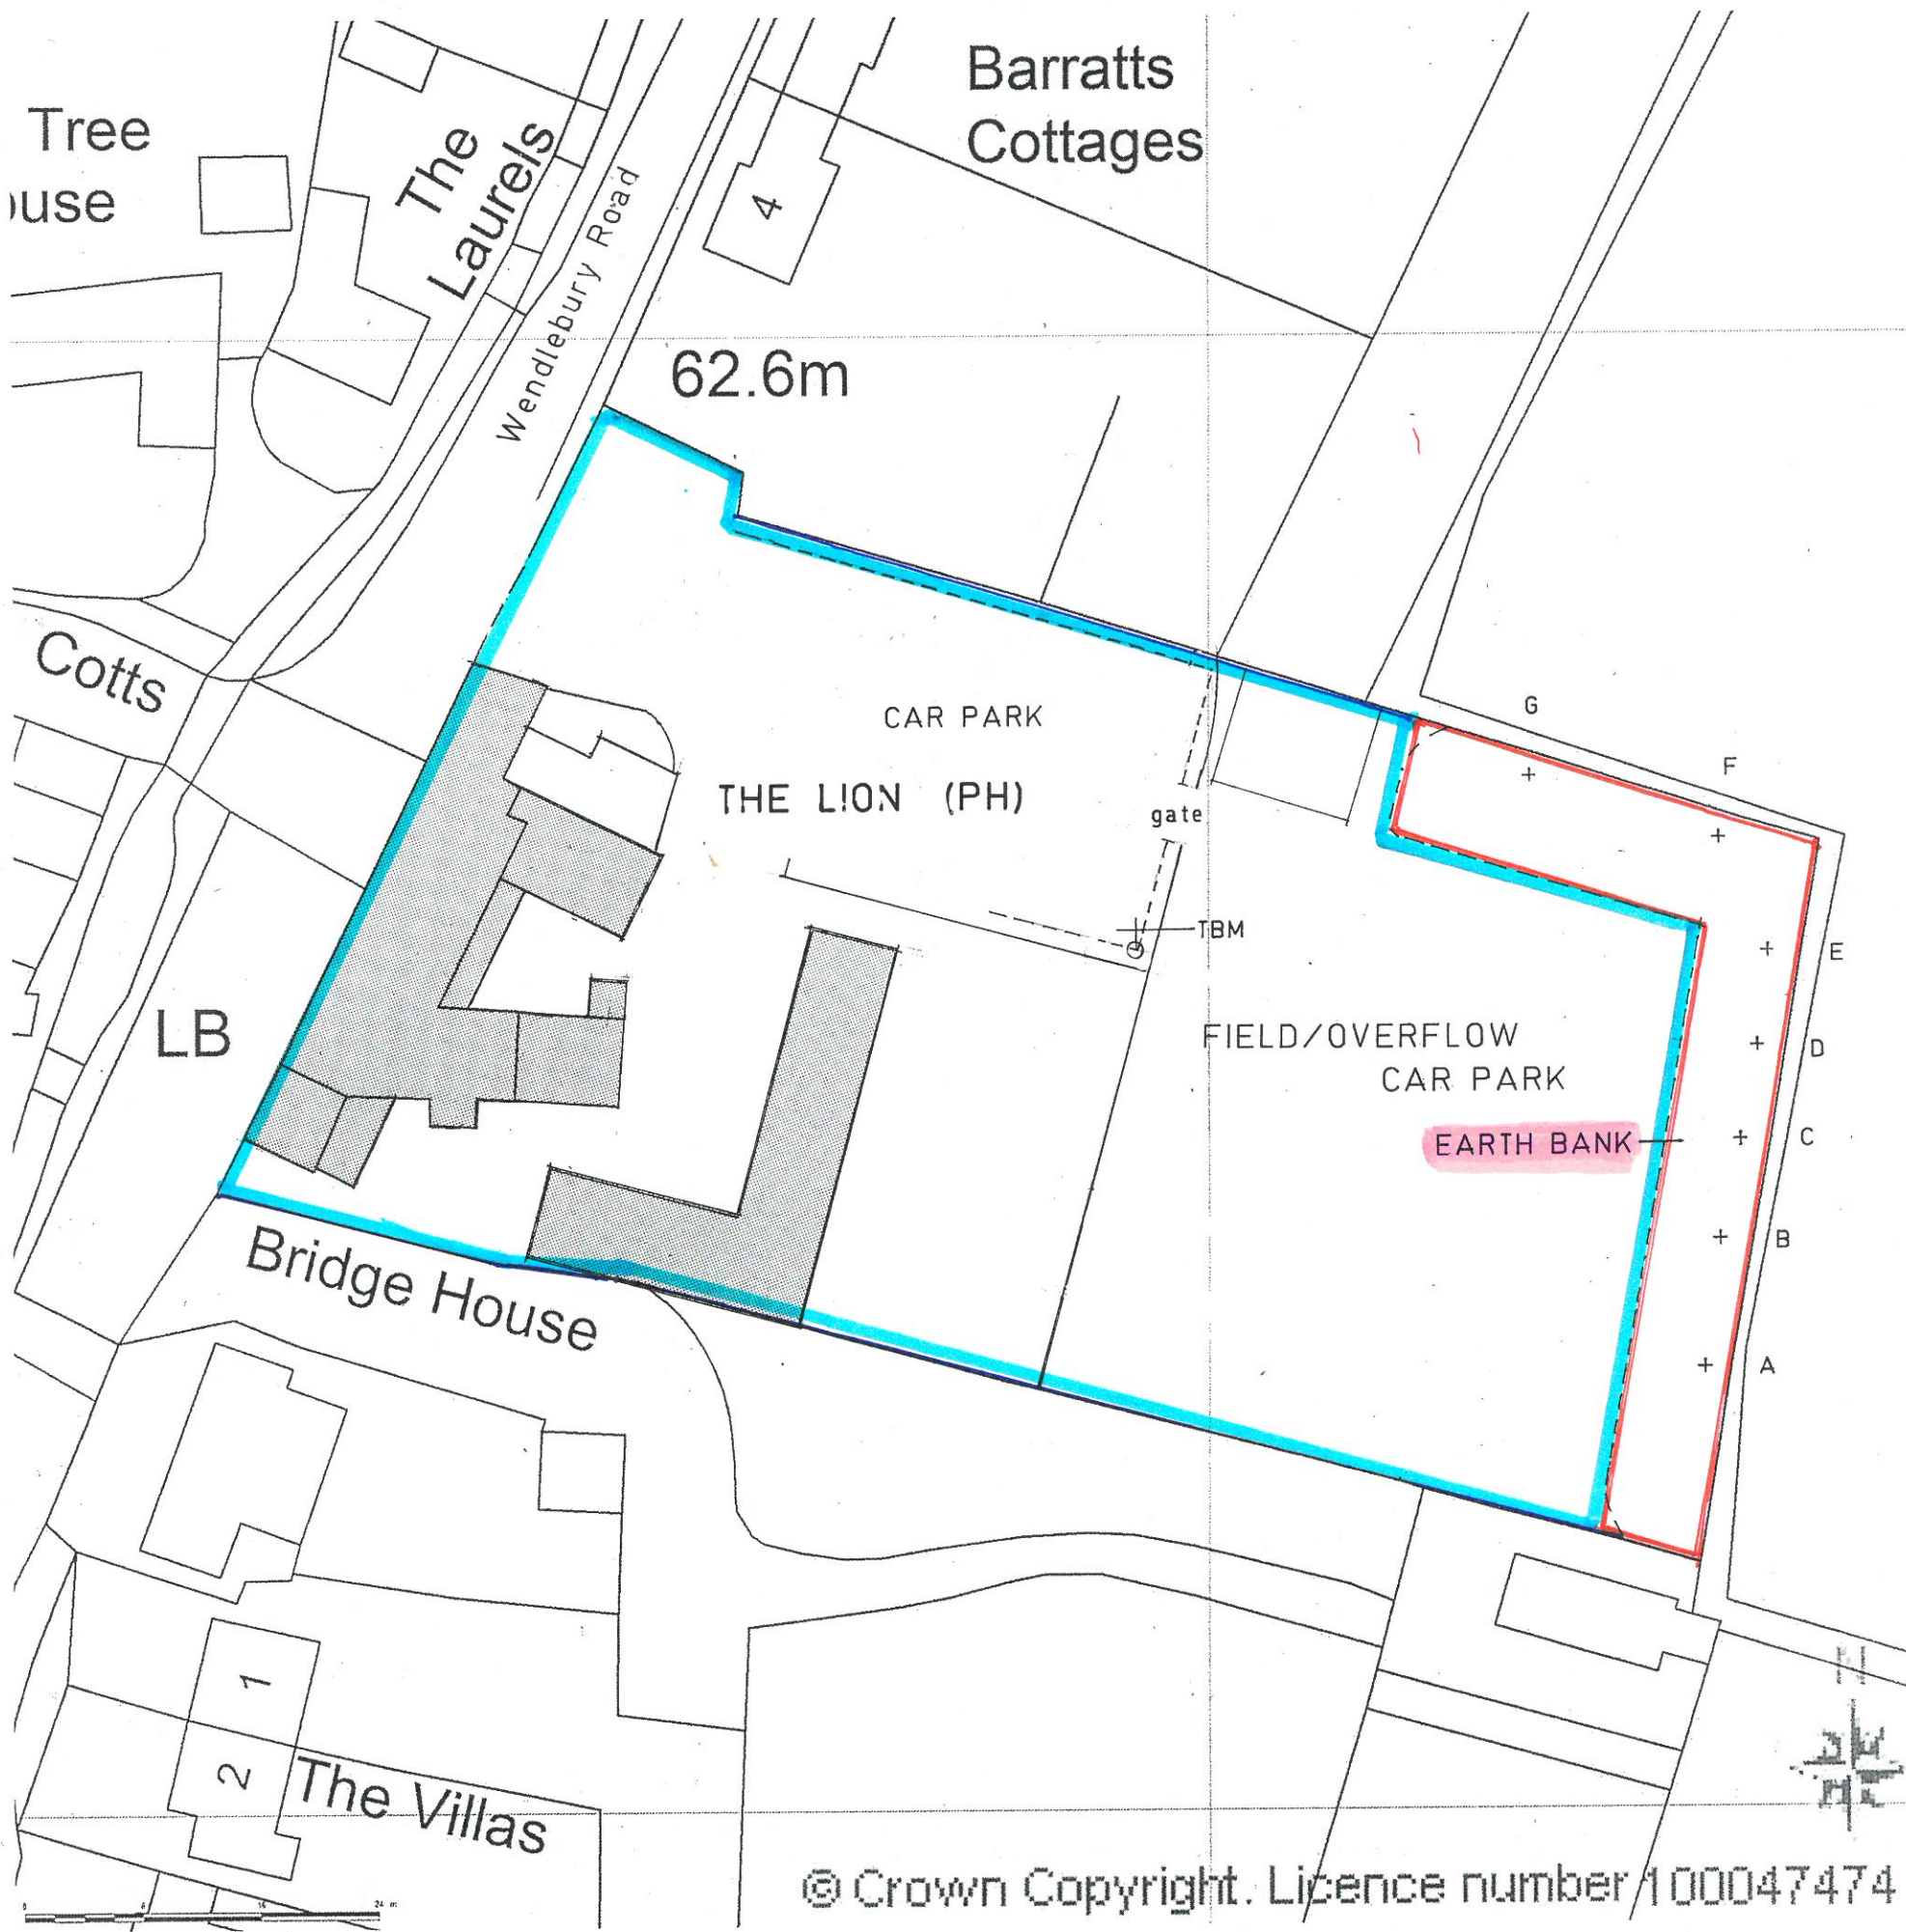

BLOCK/SITE PLAN  
AREA 130m x 130m A3  
SCALE 1:500  
CENTRE COORDINATES: 456183, 219657

© Crown Copyright. Licence number 100047474

drg no. AAN.19.706.1

THE LION WENDLEBURY OX25 2PW

Supplied by Streetwise Maps Ltd  
www.streetwise.net  
Licence No: 100047474  
07/01/2019 11:50:25

From levels taken on site:

A-E average height of bank above field  
826 mm

F-G average height of bank above field  
865mm

note. the crosses denote the top of the bank