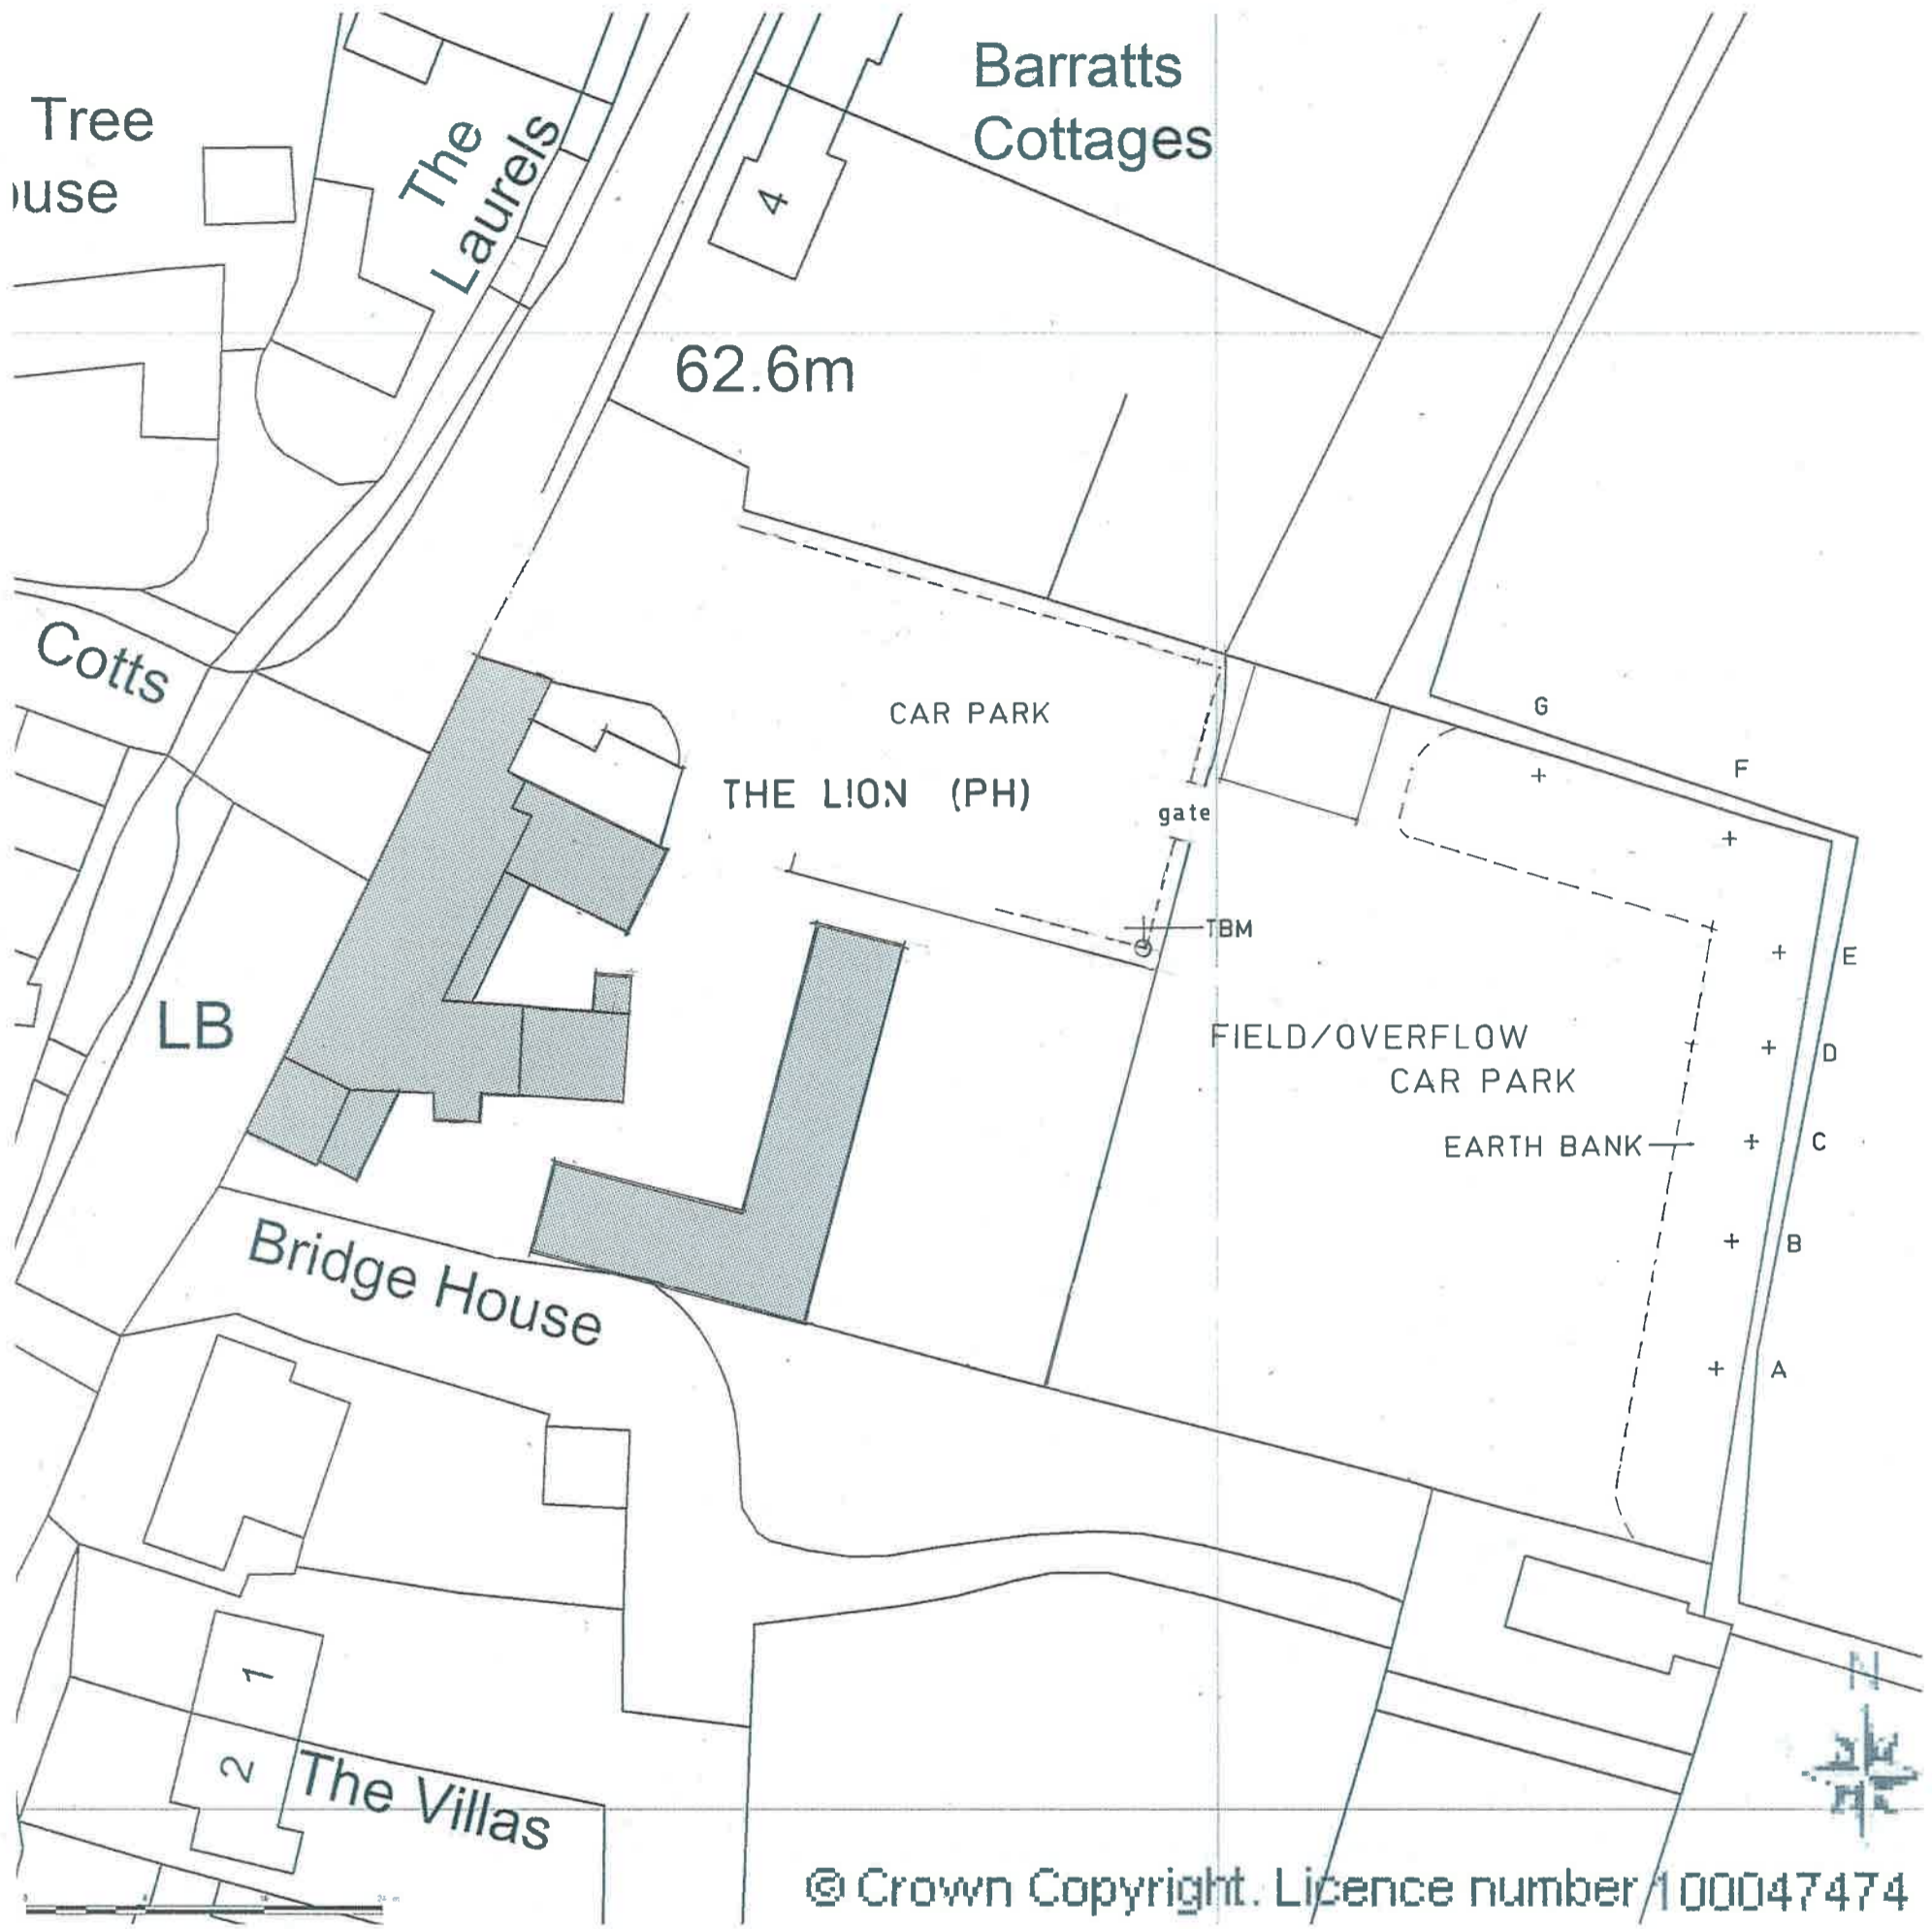

BLOCK/SITE PLAN
AREA 130m x 130m A3
SCALE 1:500
CENTRE COORDINATES: 456183, 219657

© Crown Copyright. Licence number 100047474

drg no. AAN.19.706.1

THE LION WENDLEBURY OX25 2PW

Supplied by Streetwise Maps Ltd
www.streetwise.net
Licence No: 100047474
07/01/2019 11:50:25

From levels taken on site:

A-E average height of bank above field
826 mm

F-G average height of bank above field
865mm

note. the crosses denote the top of the bank