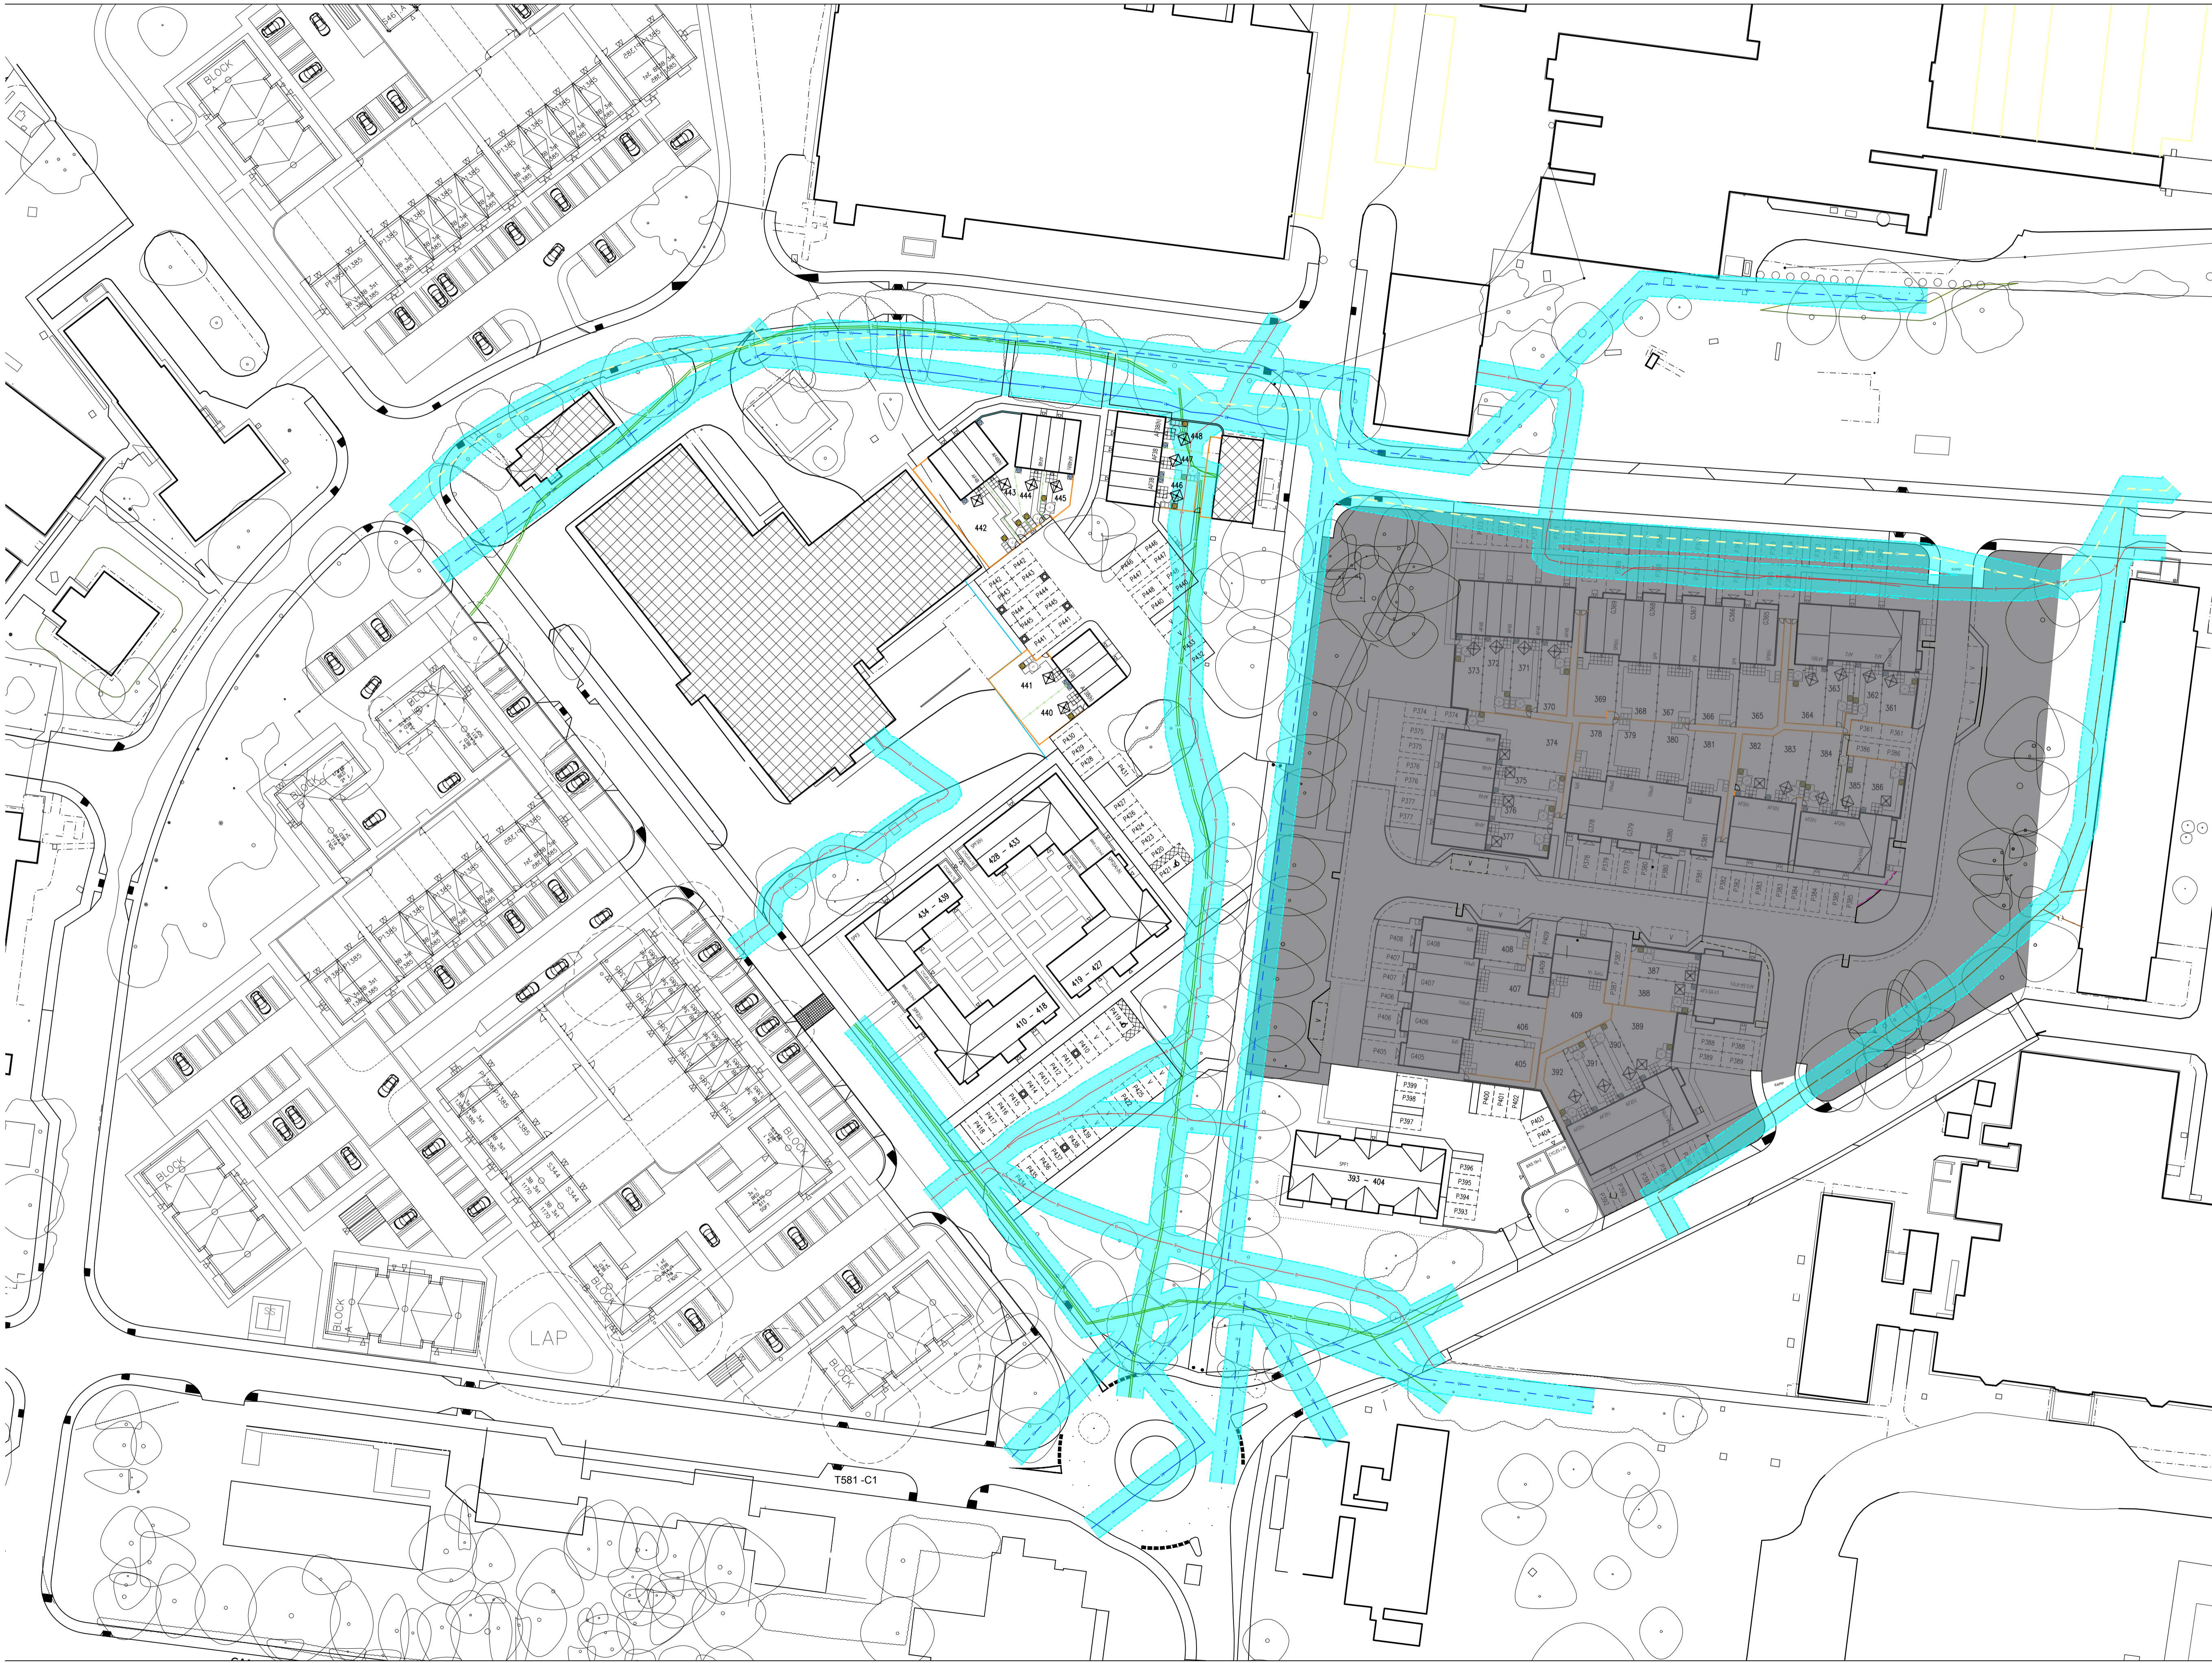

REVISIONS:

SERVICE EASEMENTS

SCALE: 1:500 @ A1
10m

DATE: DECEMBER 2018
DRAWN: D GK

DRAWING TITLE: SERVICE EASEMENTS
DRAWING NO: 0521-PH8A-8C-115

THE OLD BREWERY, LODWAY, PILL, BRISTOL BS20 0DH
t:01275 813380 f:01275 813381 e:admin@focusdp.com