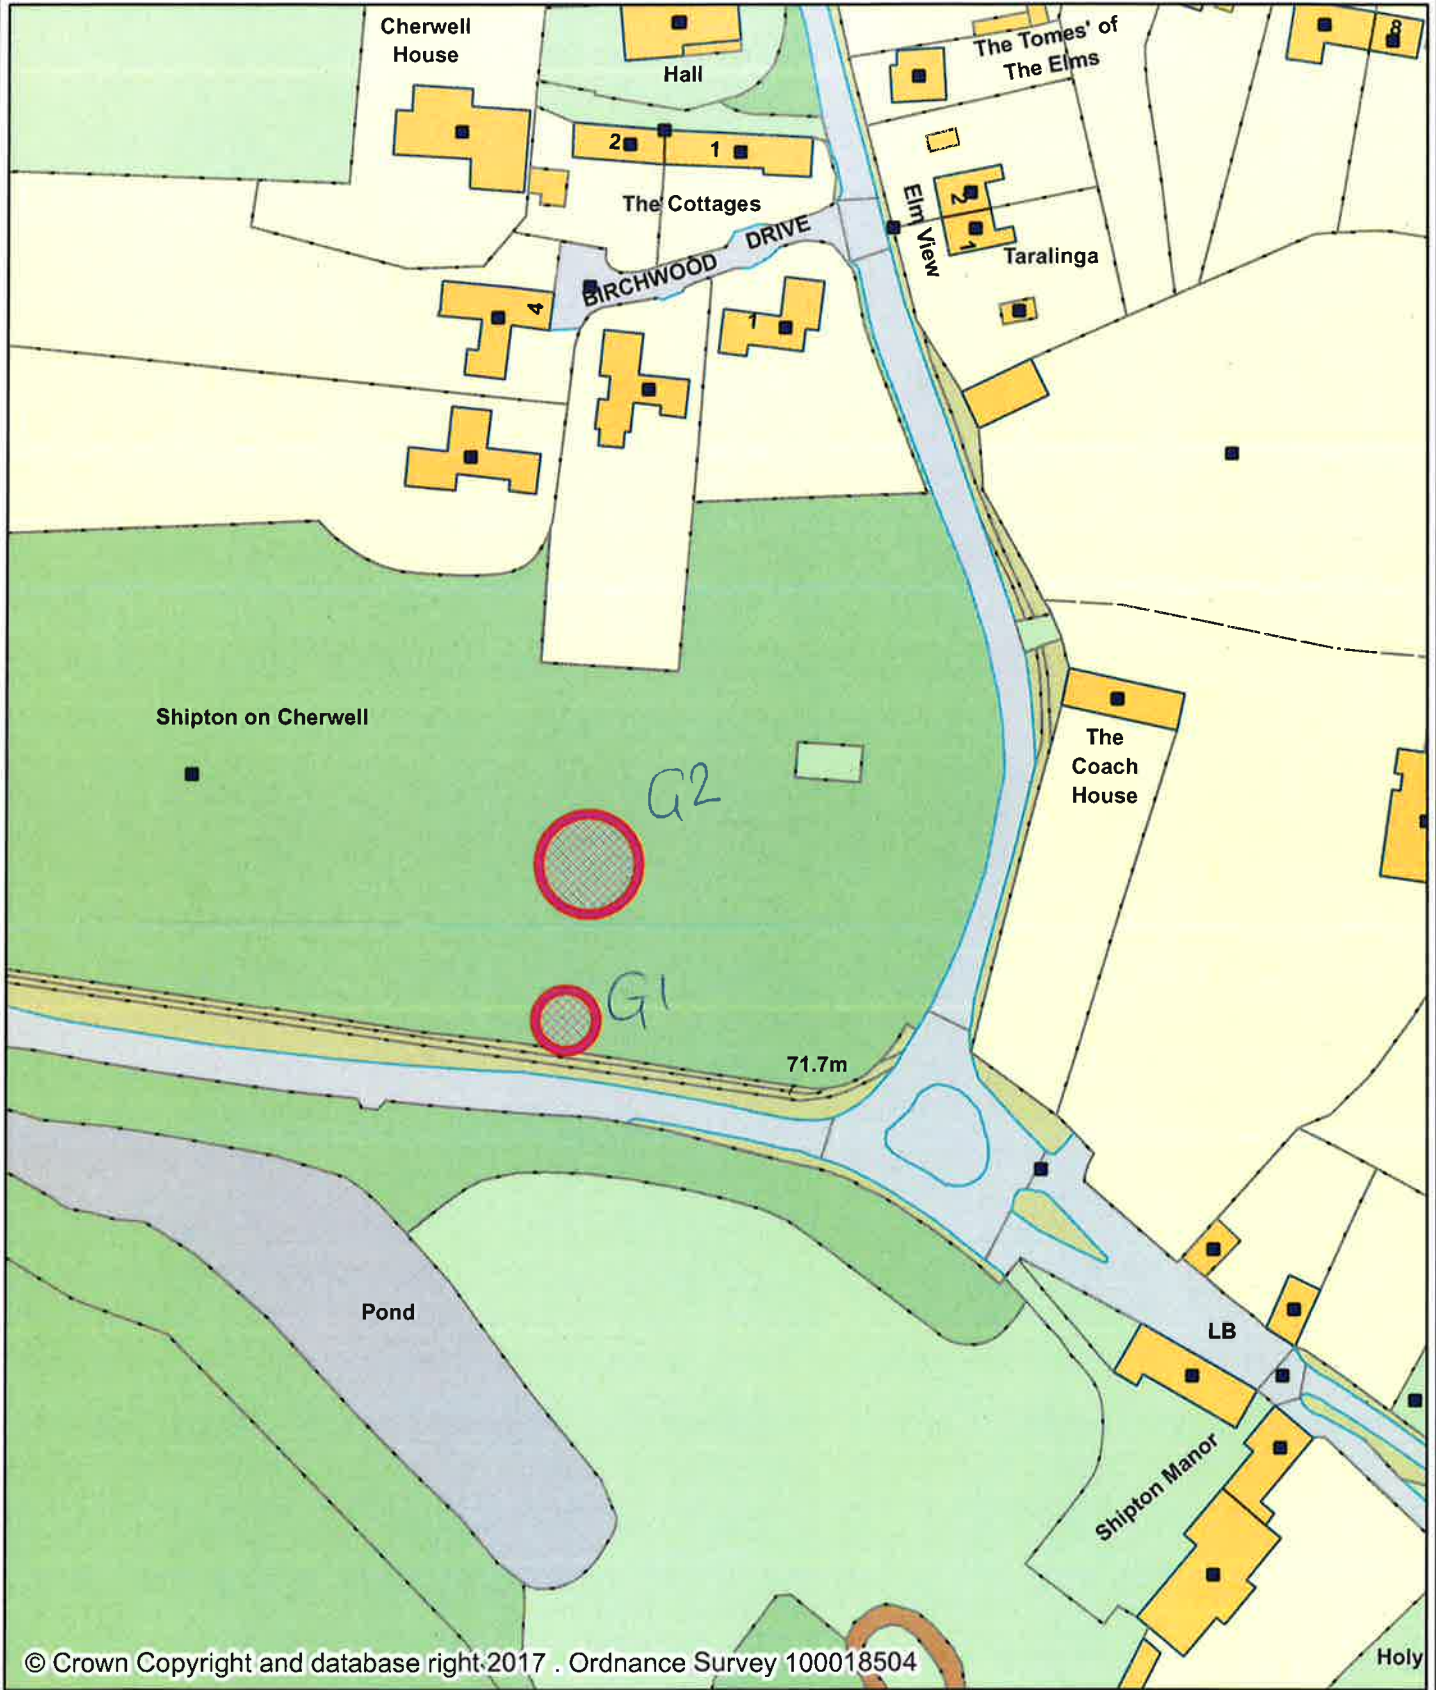

17/00179/TCA

2 Birchwood Drive Shipton on Cherwell

Scale: 1:1,250

Organisation	Cherwell District Council
Department	Department
Comments	Not Set
Date	25/05/2017
PSMA Number	100018504