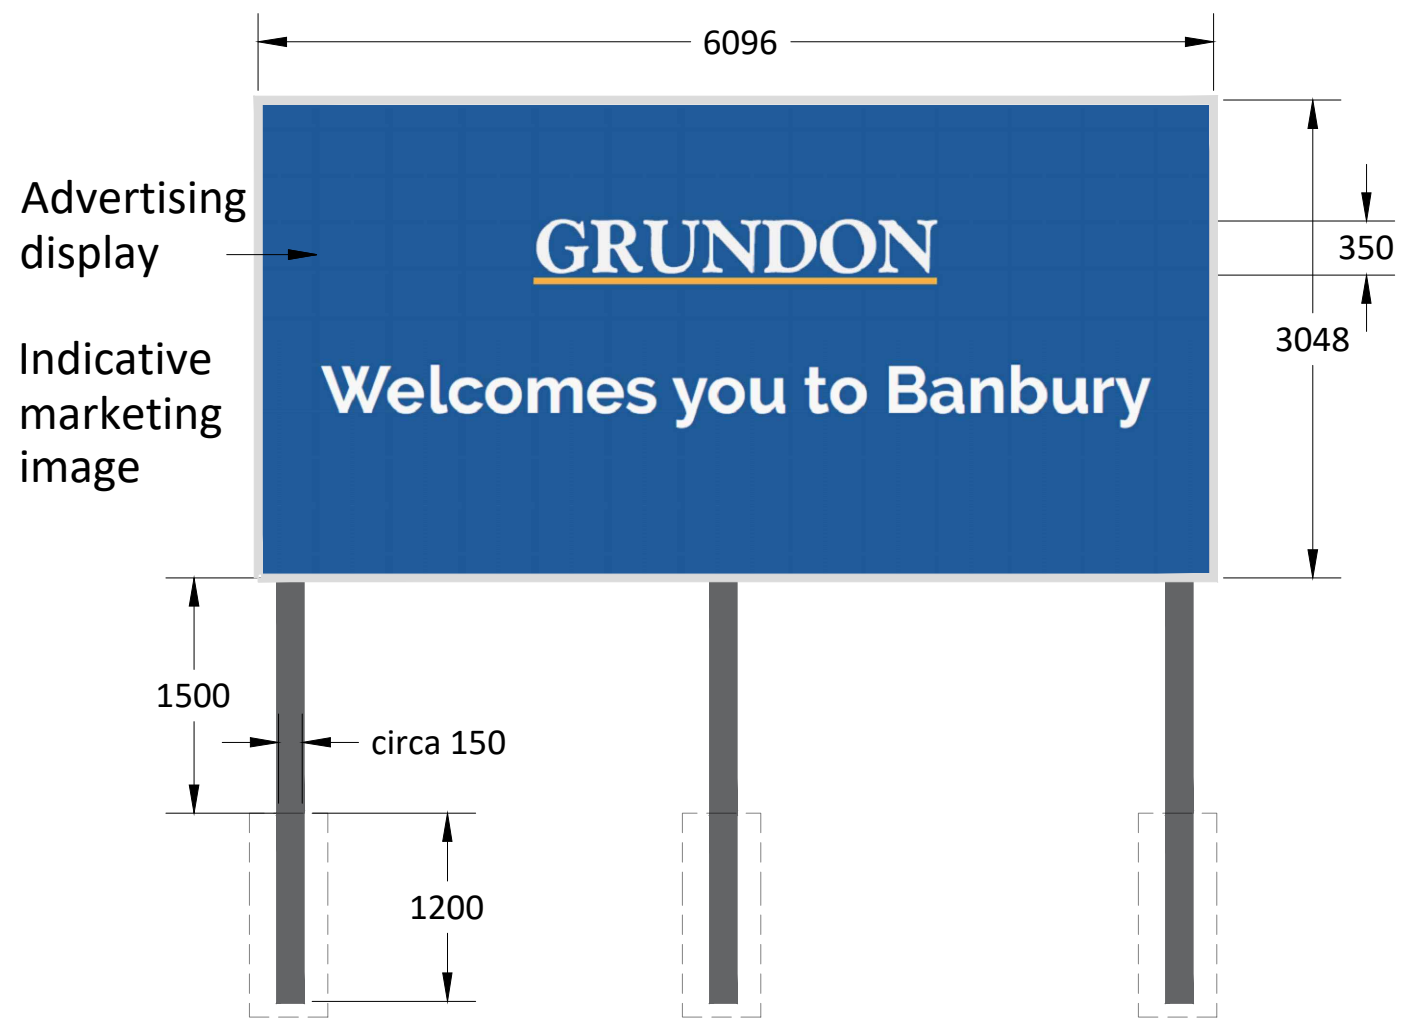

KEY:

Drawing: All dimensions in millimeters (mm)

48 Sheet advertising display hoarding comprising a timber and metal frame

Mounted height: 1.5m

3 steel poles

Height of footing: 1.2m

Front elevation

Section