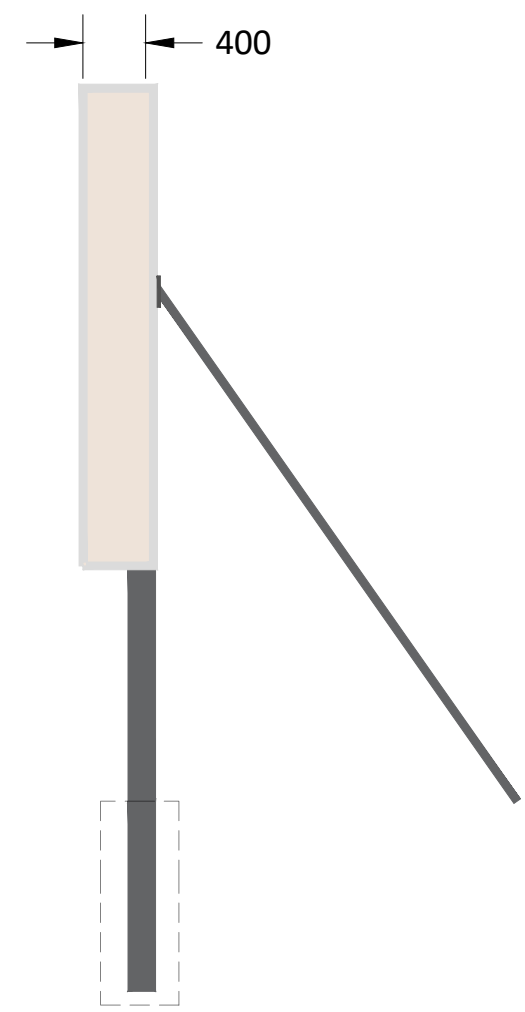

KEY:

Drawing: All dimensions in millimeters (mm)

48 Sheet advertising display hoarding comprising a timber and metal frame

Mounted height: 1.5m

3 steel poles

Height of footing: 1.2m

Front elevation

Section

48 Sheet Hoarding Elevations

SCALE

1:50 @A3

DATE

August 2018

DRAWN BY

MG

CHECKED BY