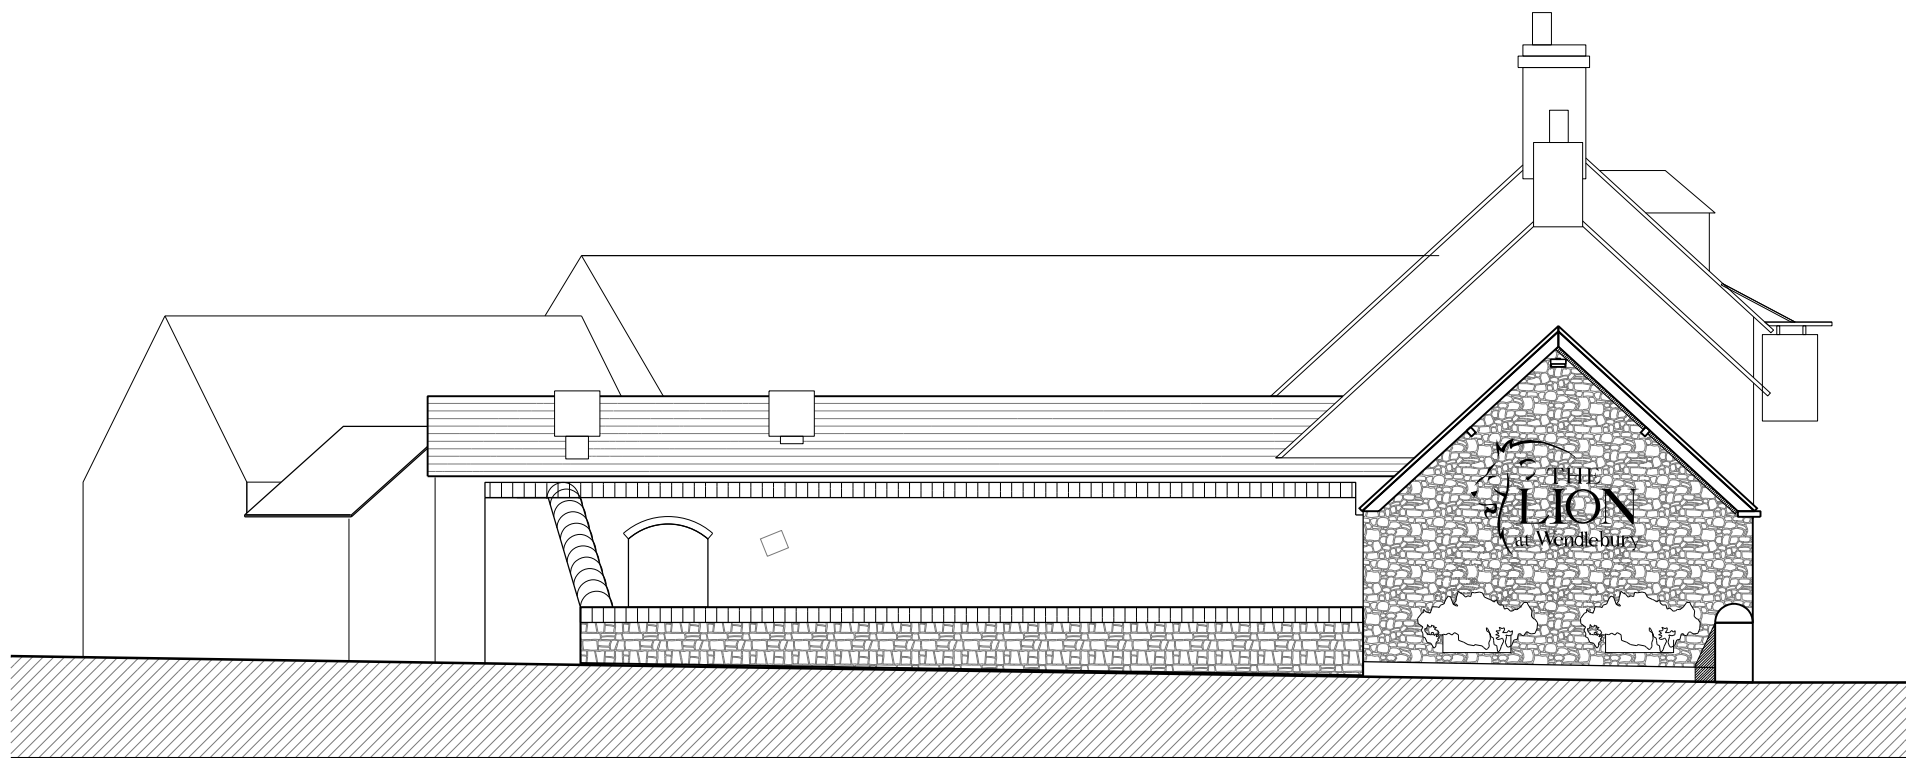

East Elevation

North Elevation

Rev	Description	Date
Partner	Drawn	Date
PIC	NCF	Aug 2016

Project  
**The Lion Pub  
Wendlebury**

Title  
**Existing Elevations  
Without Chimney**

Drawing Reference  
**16124-OA-B1-011-P-00**

Drawing No	Revision	Status
<b>011</b>	<b>P1</b>	<b>S0</b>

Scale  
**1:100 @ A3**