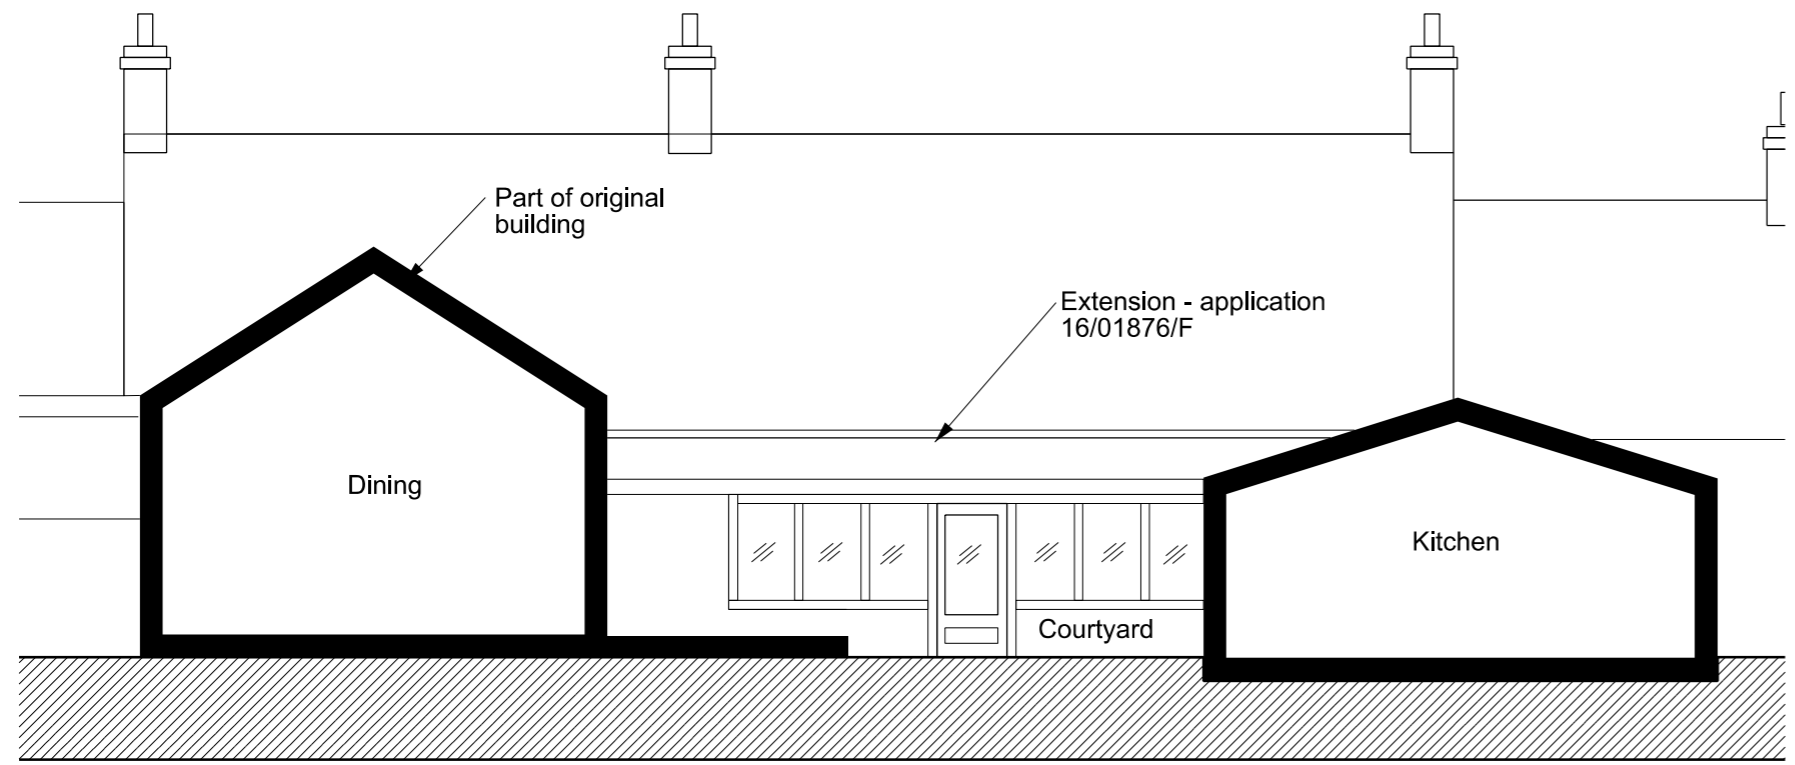

Elevation A

Key Plan

Elevation B

Rev	Description	Date
Partner	Drawn	Date
PIC	NCF	Aug 2016

Project
**The Lion Pub
Wendlebury**

Title
**Existing Courtyard
Elevations
Without Chimney**

Drawing Reference
16124-OA-B1-012-P-00