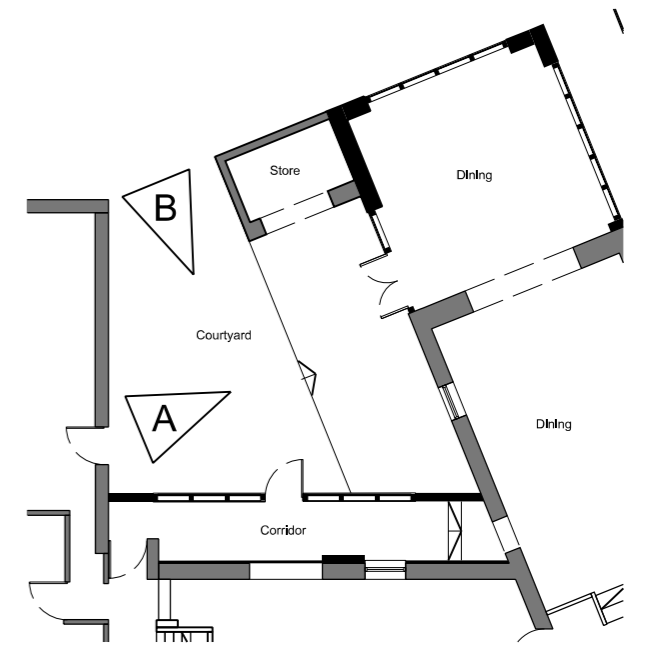

Elevation A

Key Plan

Elevation B

Rev	Description	Date
Partner	Drawn	Date
PIC	NCF	Aug 2016

Project
**The Lion Pub
Wendlebury**

Title
**Existing Courtyard
Elevations
Without Chimney**

Drawing Reference
16124-OA-B1-012-P-00