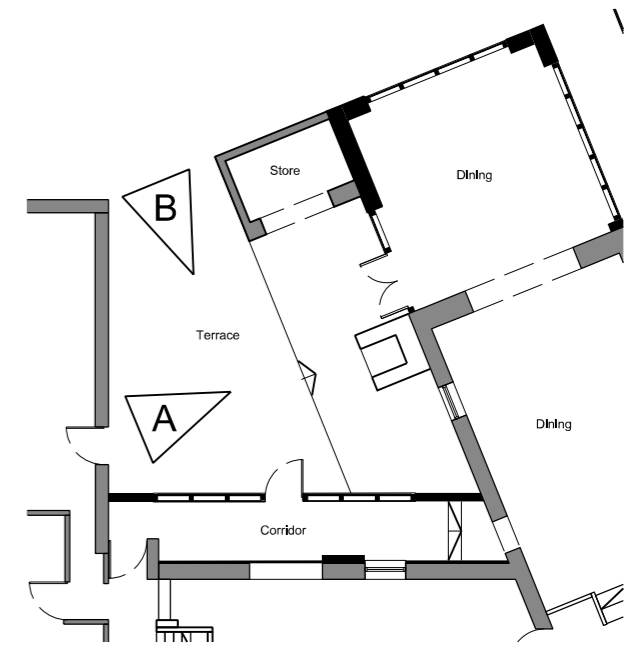

Elevation A

Key Plan

Elevation B

Rev	Description	Date
Partner	Drawn	Date
PIC	NCF	Aug 2016

Project
**The Lion Pub
Wendlebury**

Title
**Proposed Chimney
Elevations**

Drawing Reference
16124-OA-B1-022-P-00

Drawing No	Revision	Status
022	P1	S0