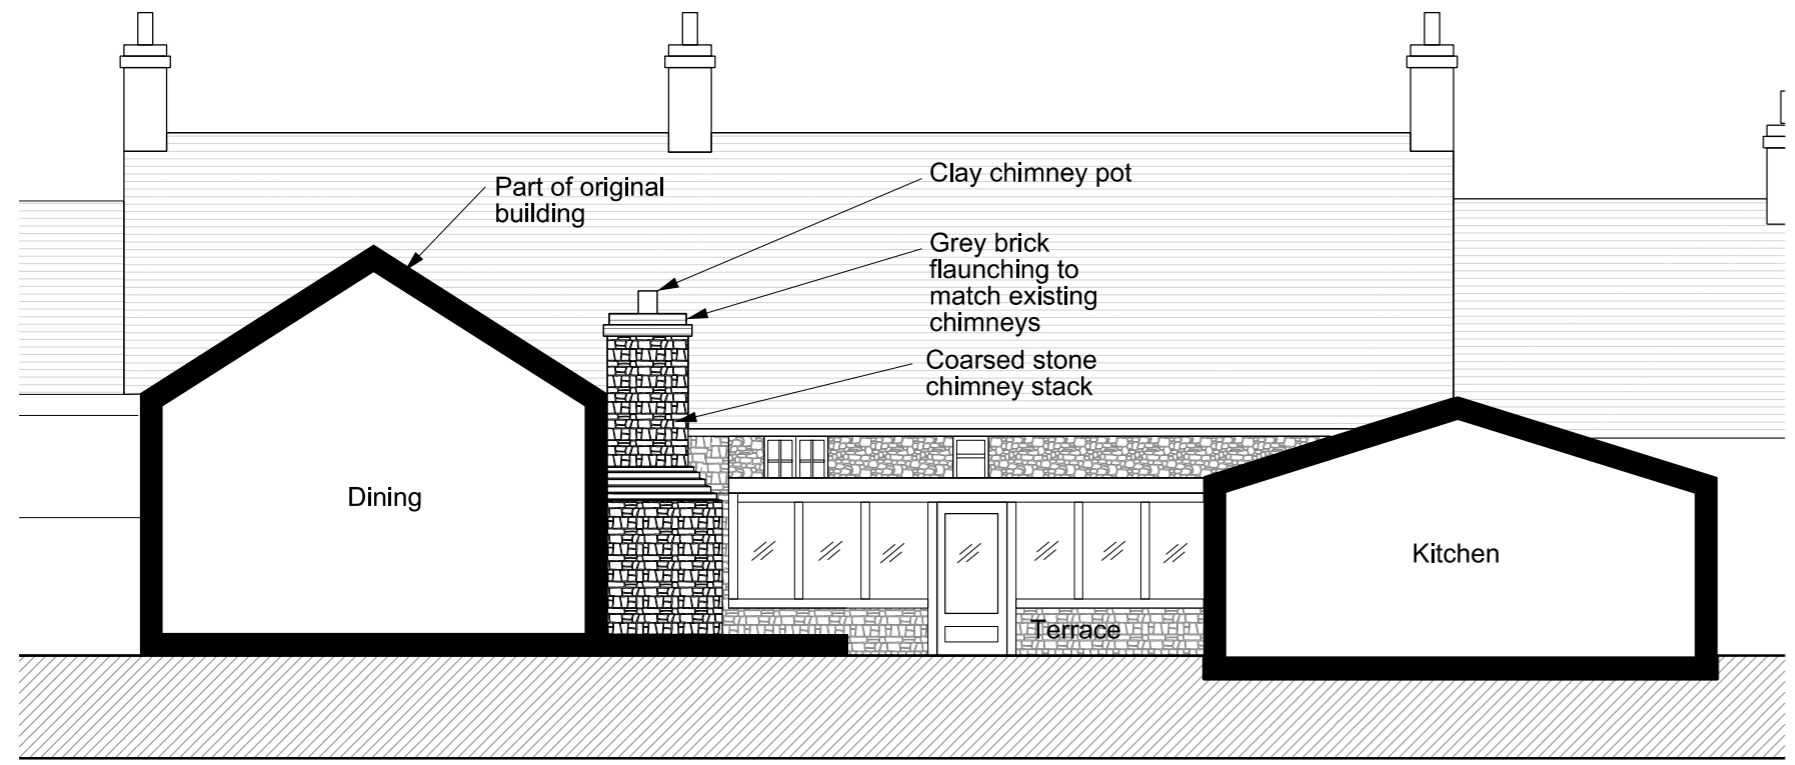

Elevation A

Key Plan

Elevation B

Rev	Description	Date
Partner	Drawn	Date
PIC	NCF	Aug 2016

Project
**The Lion Pub
Wendlebury**

Title
**Proposed Chimney
Elevations**

Drawing Reference
16124-OA-B1-022-P-00

Drawing No	Revision	Status
022	P1	S0