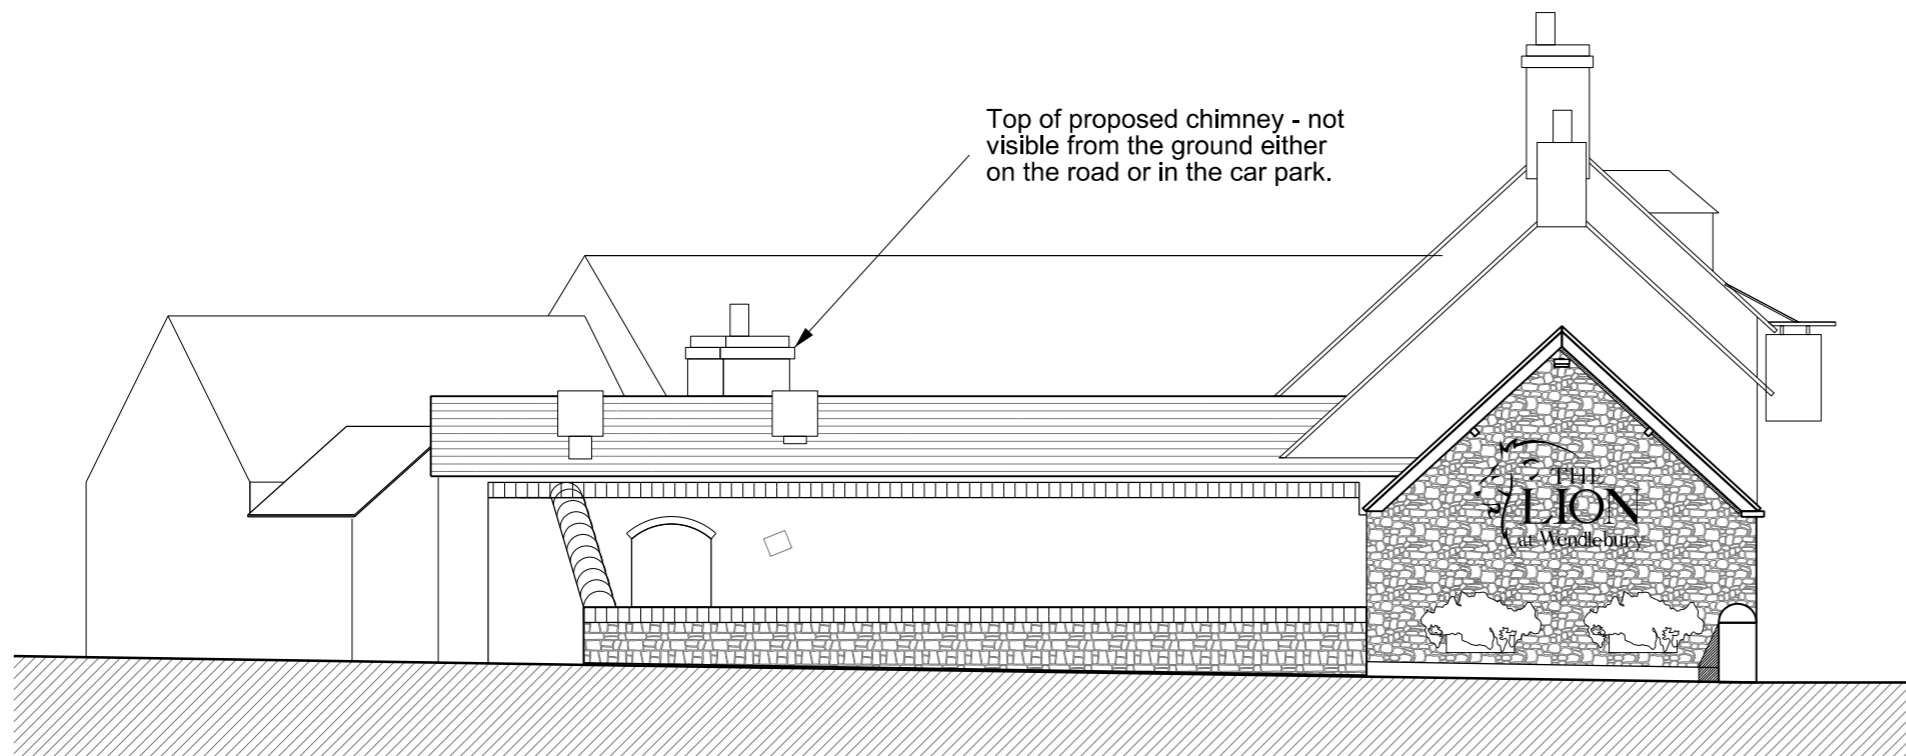

East Elevation

Chimney not visible from outside of courtyard terrace.

Top of proposed chimney - not visible from the ground either on the road or in the car park.

North Elevation

Rev	Description	Date
Partner	Drawn	Date
PIC	NCF	Aug 2016

Project
**The Lion Pub
Wendlebury**

Title
**Proposed
North & East Elevations**

Drawing Reference
16124-OA-B1-023-P-00

Drawing No	Revision	Status
023	P1	S0

Scale
1:100 @ A3