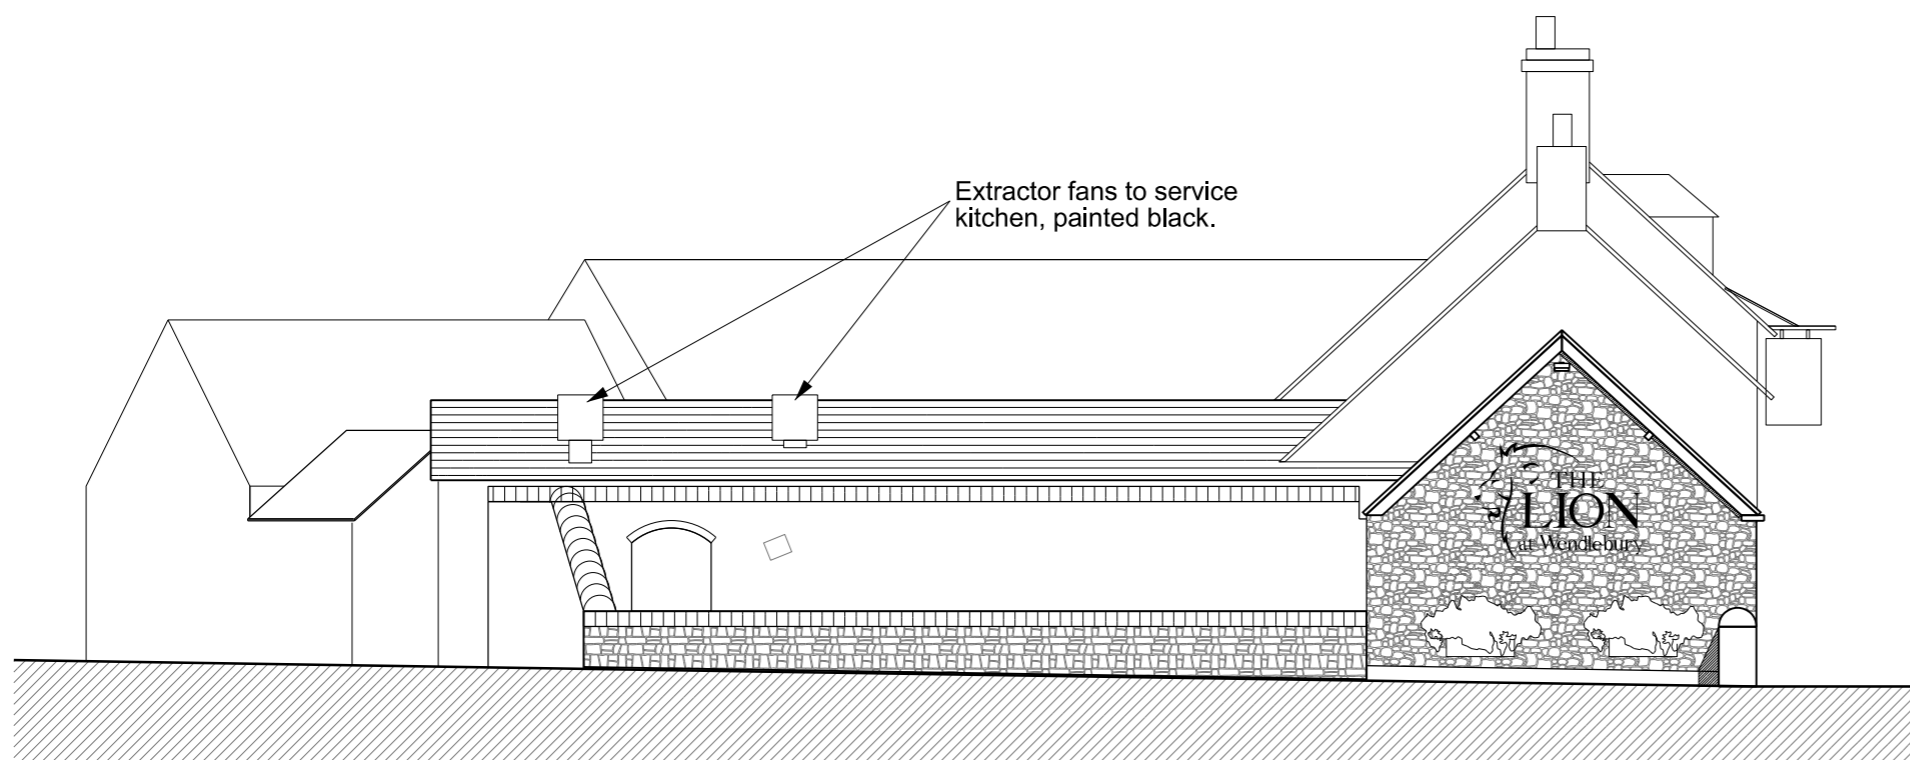

East Elevation

North Elevation

Rev	Description	Date
Partner	Drawn	Date
PIC	NCF	Aug 2016

Project
**The Lion Pub
Wendlebury**

Title
Proposed Elevations

Drawing Reference
16124-OA-B1-031-P-00

Drawing No	Revision	Status
031	P1	S0

Scale
1:100 @ A3