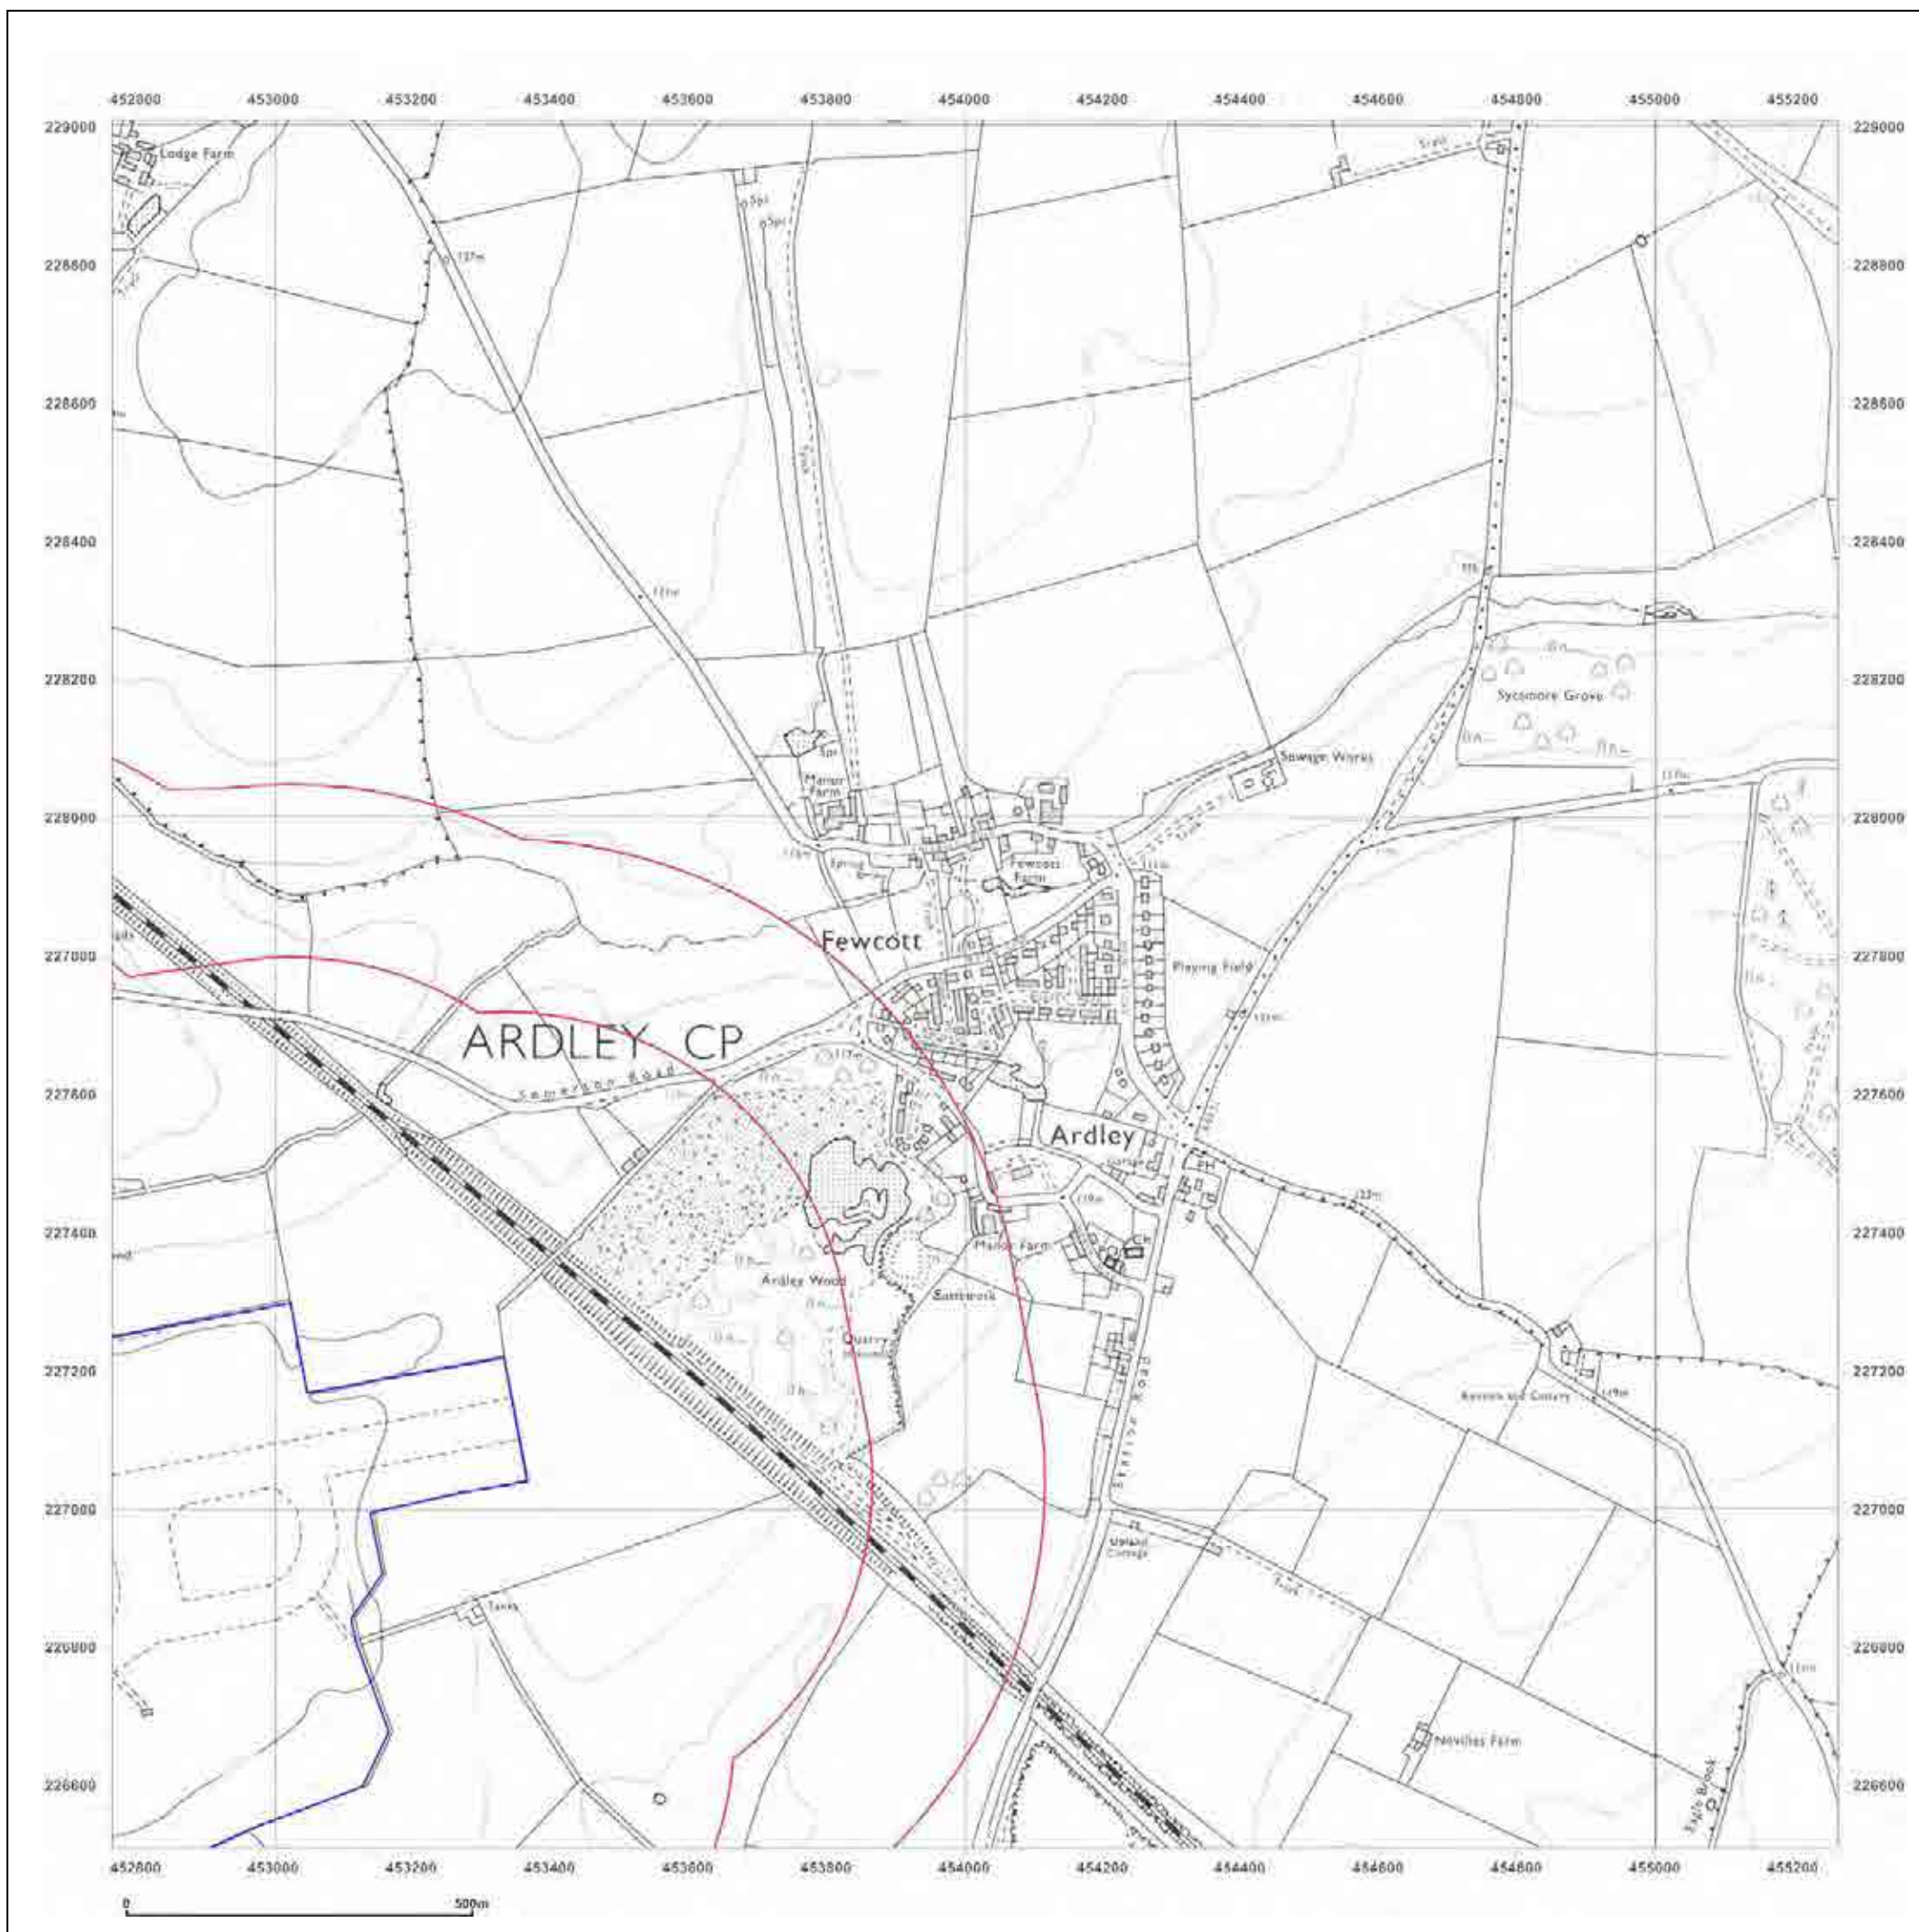

© Crown copyright and database rights 2015 Ordnance Survey 100035207

Production date: 04 September 2017

To view map legend click here [Legend](#)

**Site Details:**

HEYFORD PARK HOUSE, 52  
HEYFORD PARK, CAMP ROAD,  
UPPER HEYFORD, OX25 5HD