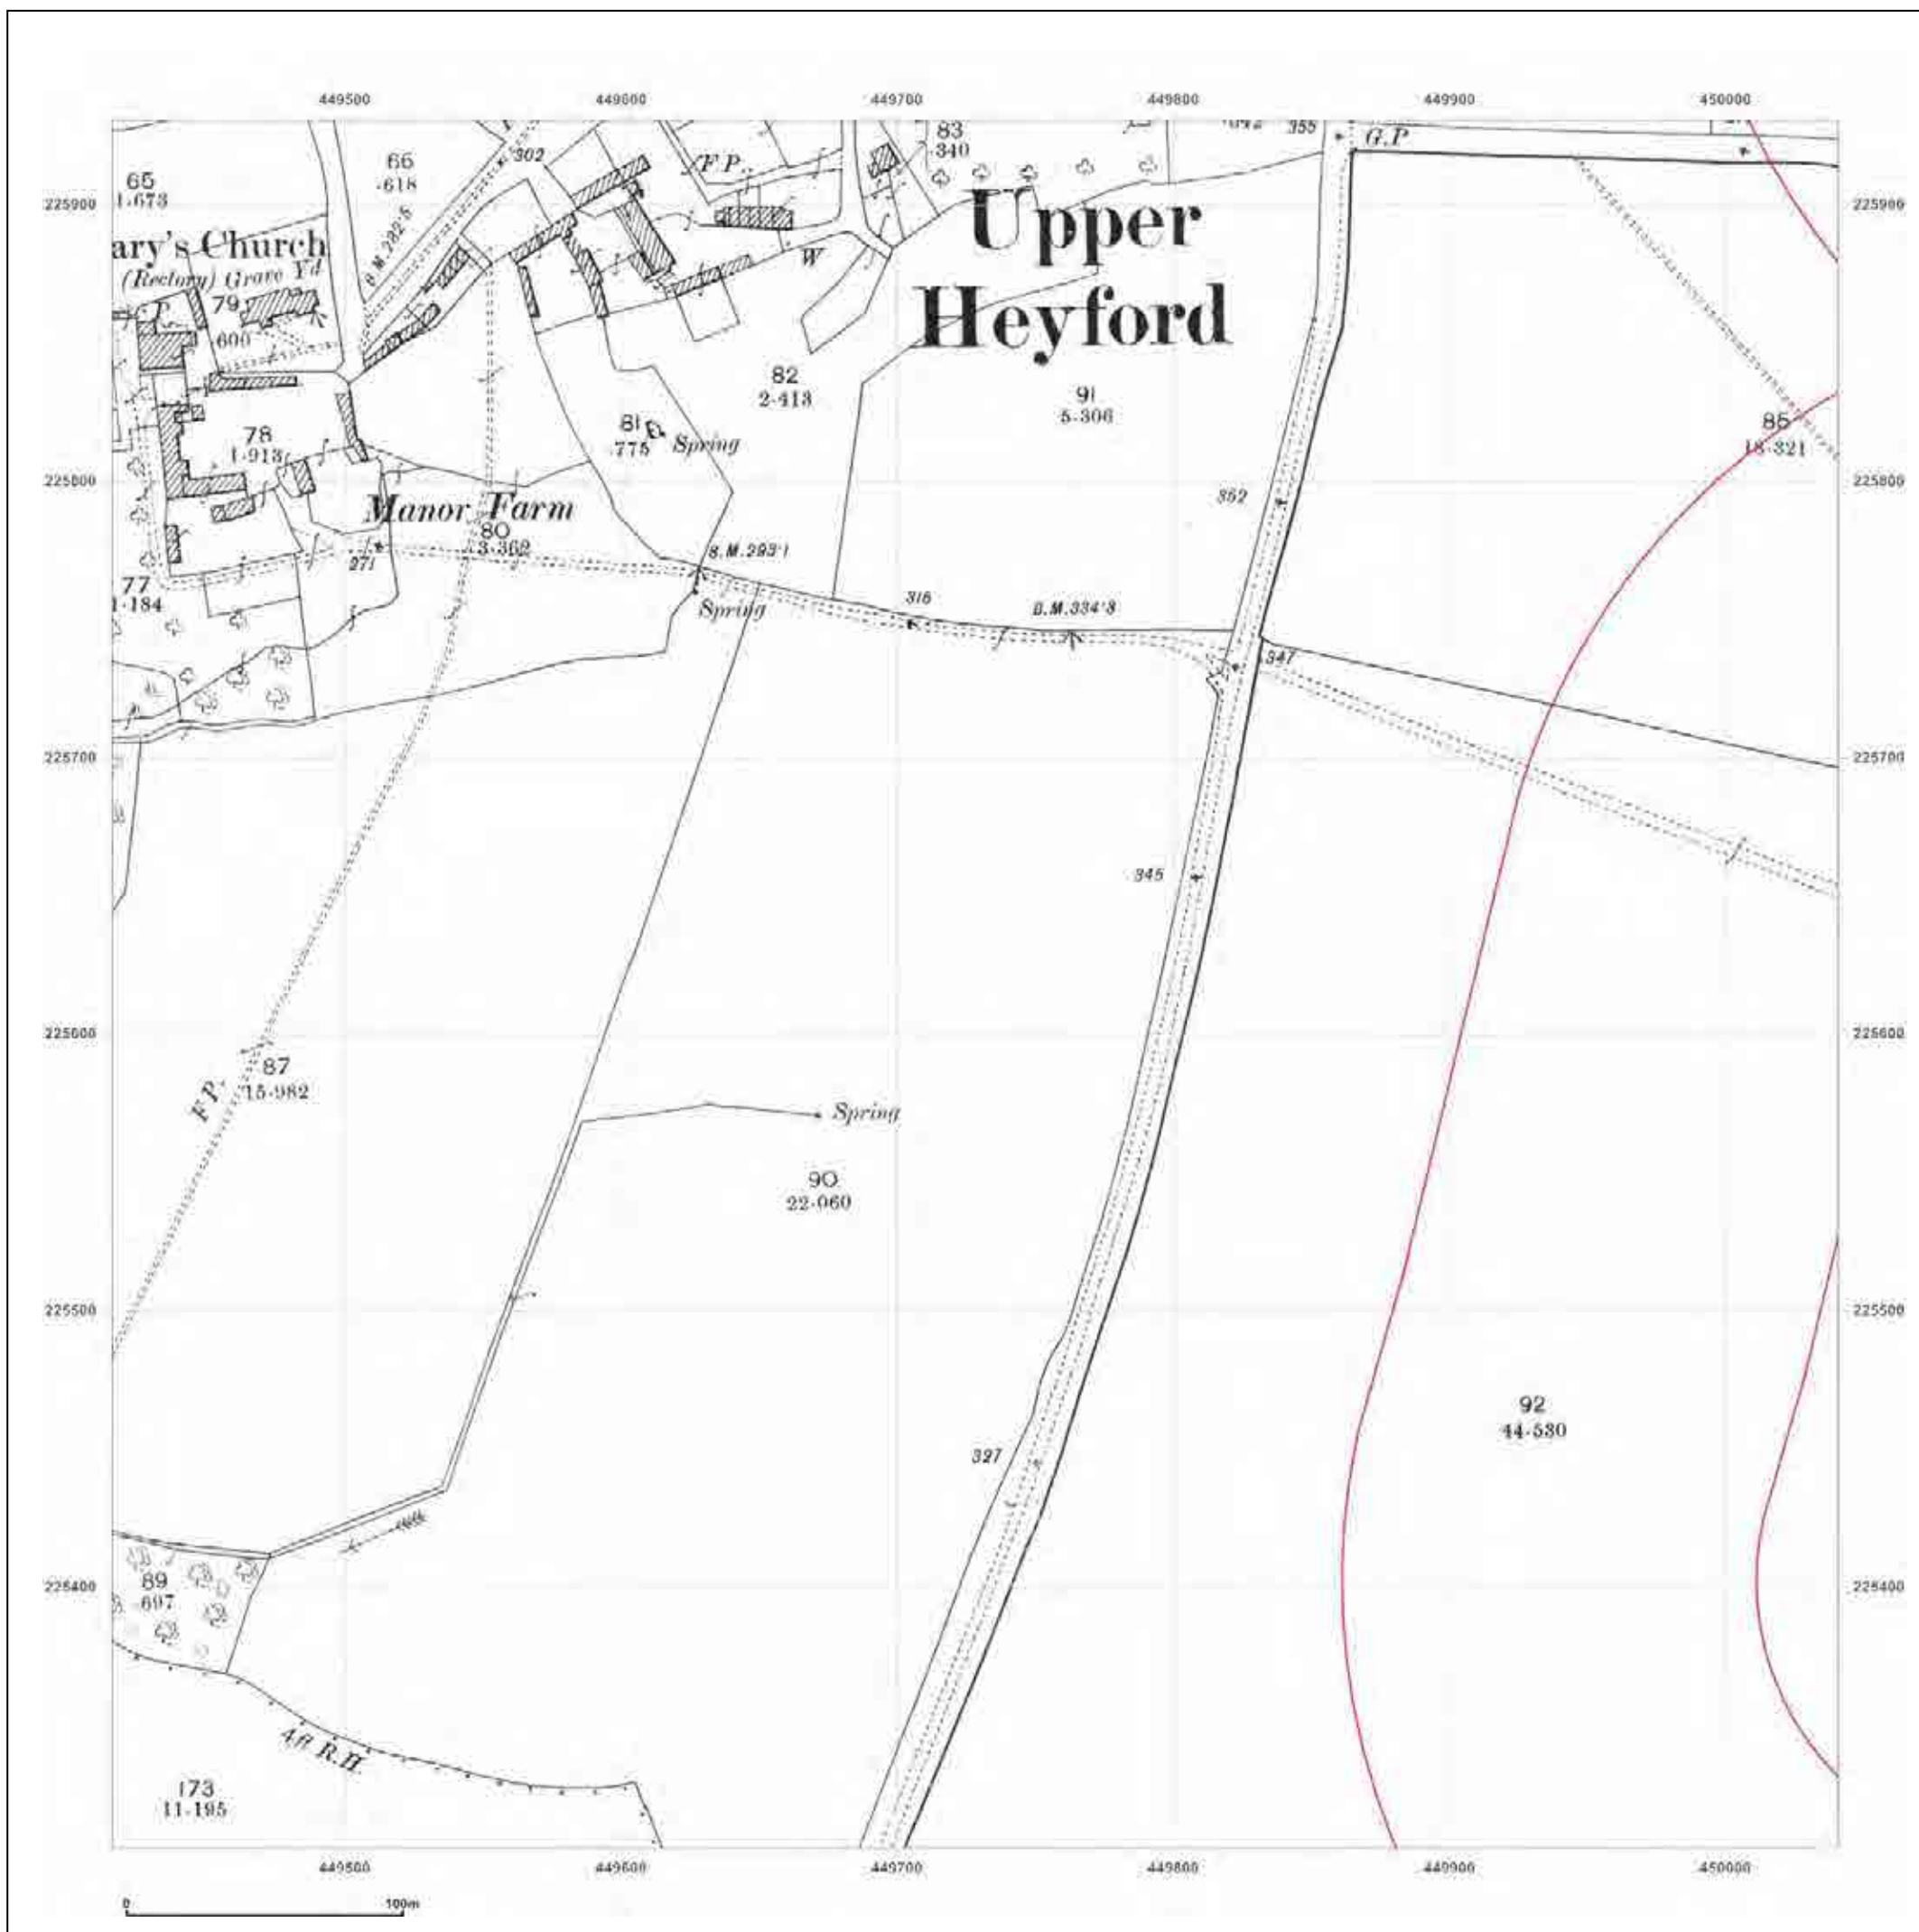

Produced by
Groundsure Insights
T: 08444 159000
E: info@groundsure.com
W: www.groundsure.com

© Crown copyright and database rights 2015 Ordnance Survey 100035207

Production date: 04 September 2017

To view map legend click here [Legend](#)