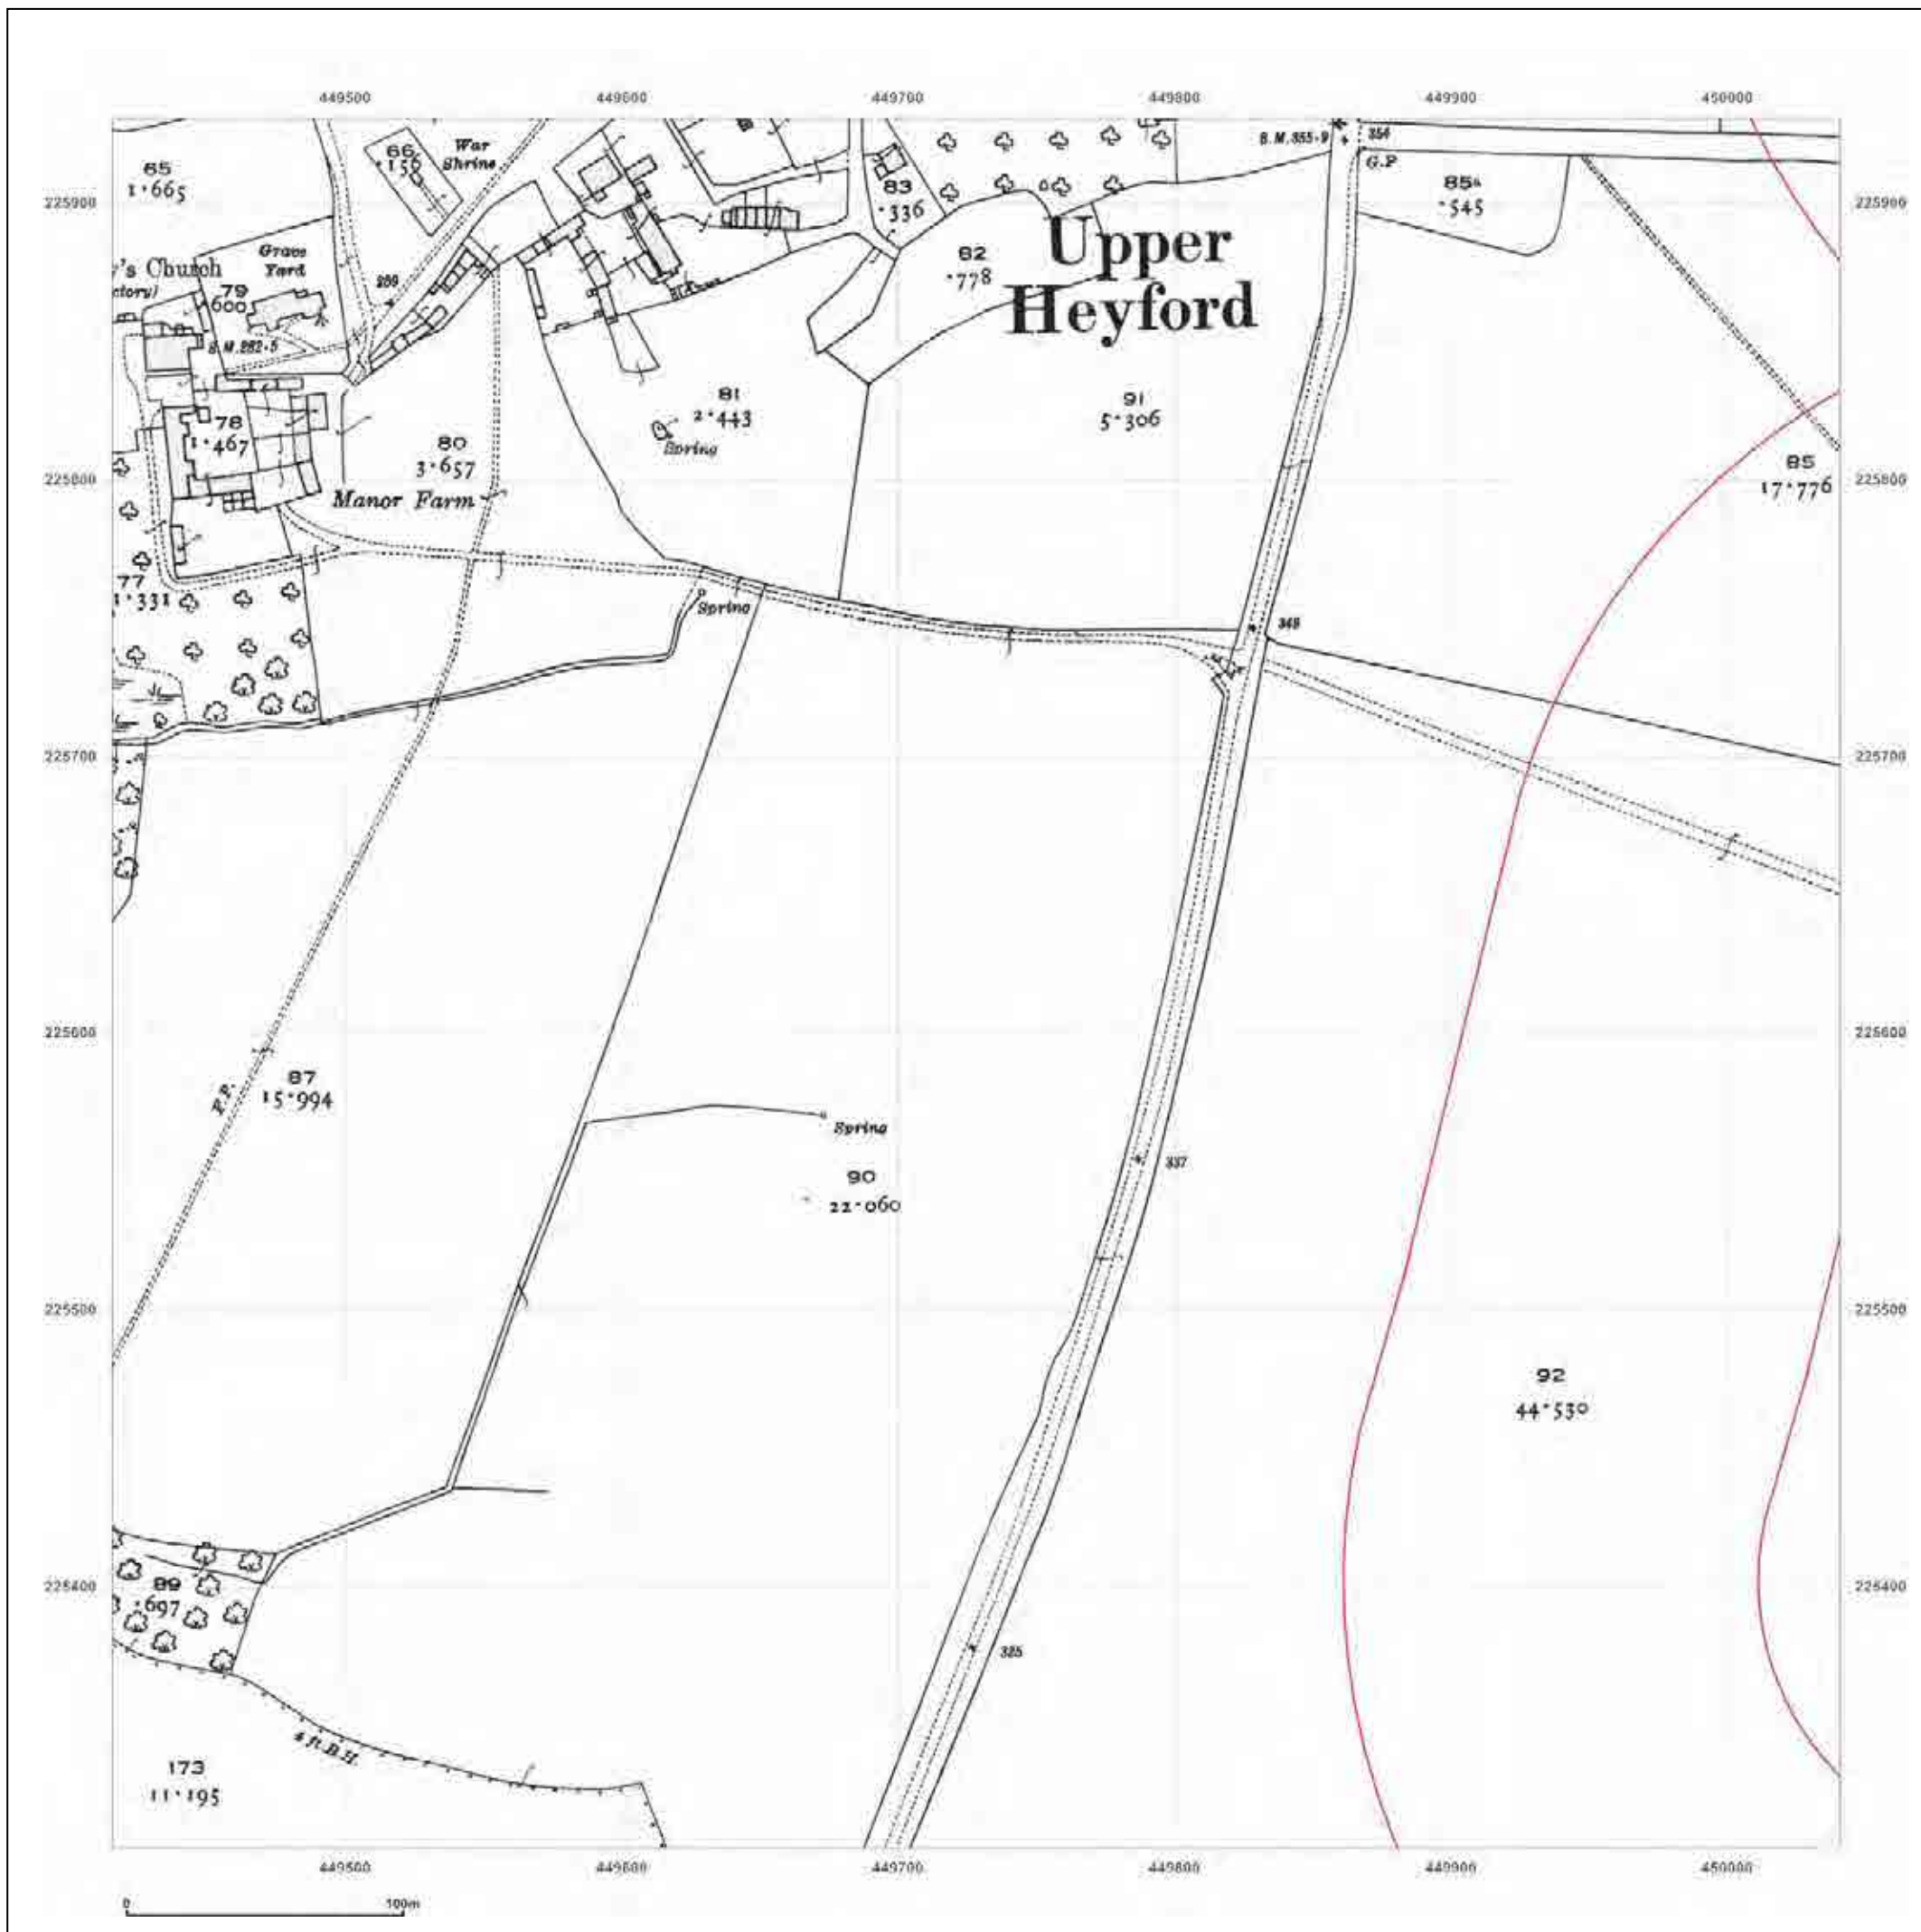

© Crown copyright and database rights 2015 Ordnance Survey 100035207

Production date: 04 September 2017

To view map legend click here [Legend](#)

**Site Details:**

HEYFORD PARK HOUSE, 52  
HEYFORD PARK, CAMP ROAD,  
UPPER HEYFORD, OX25 5HD