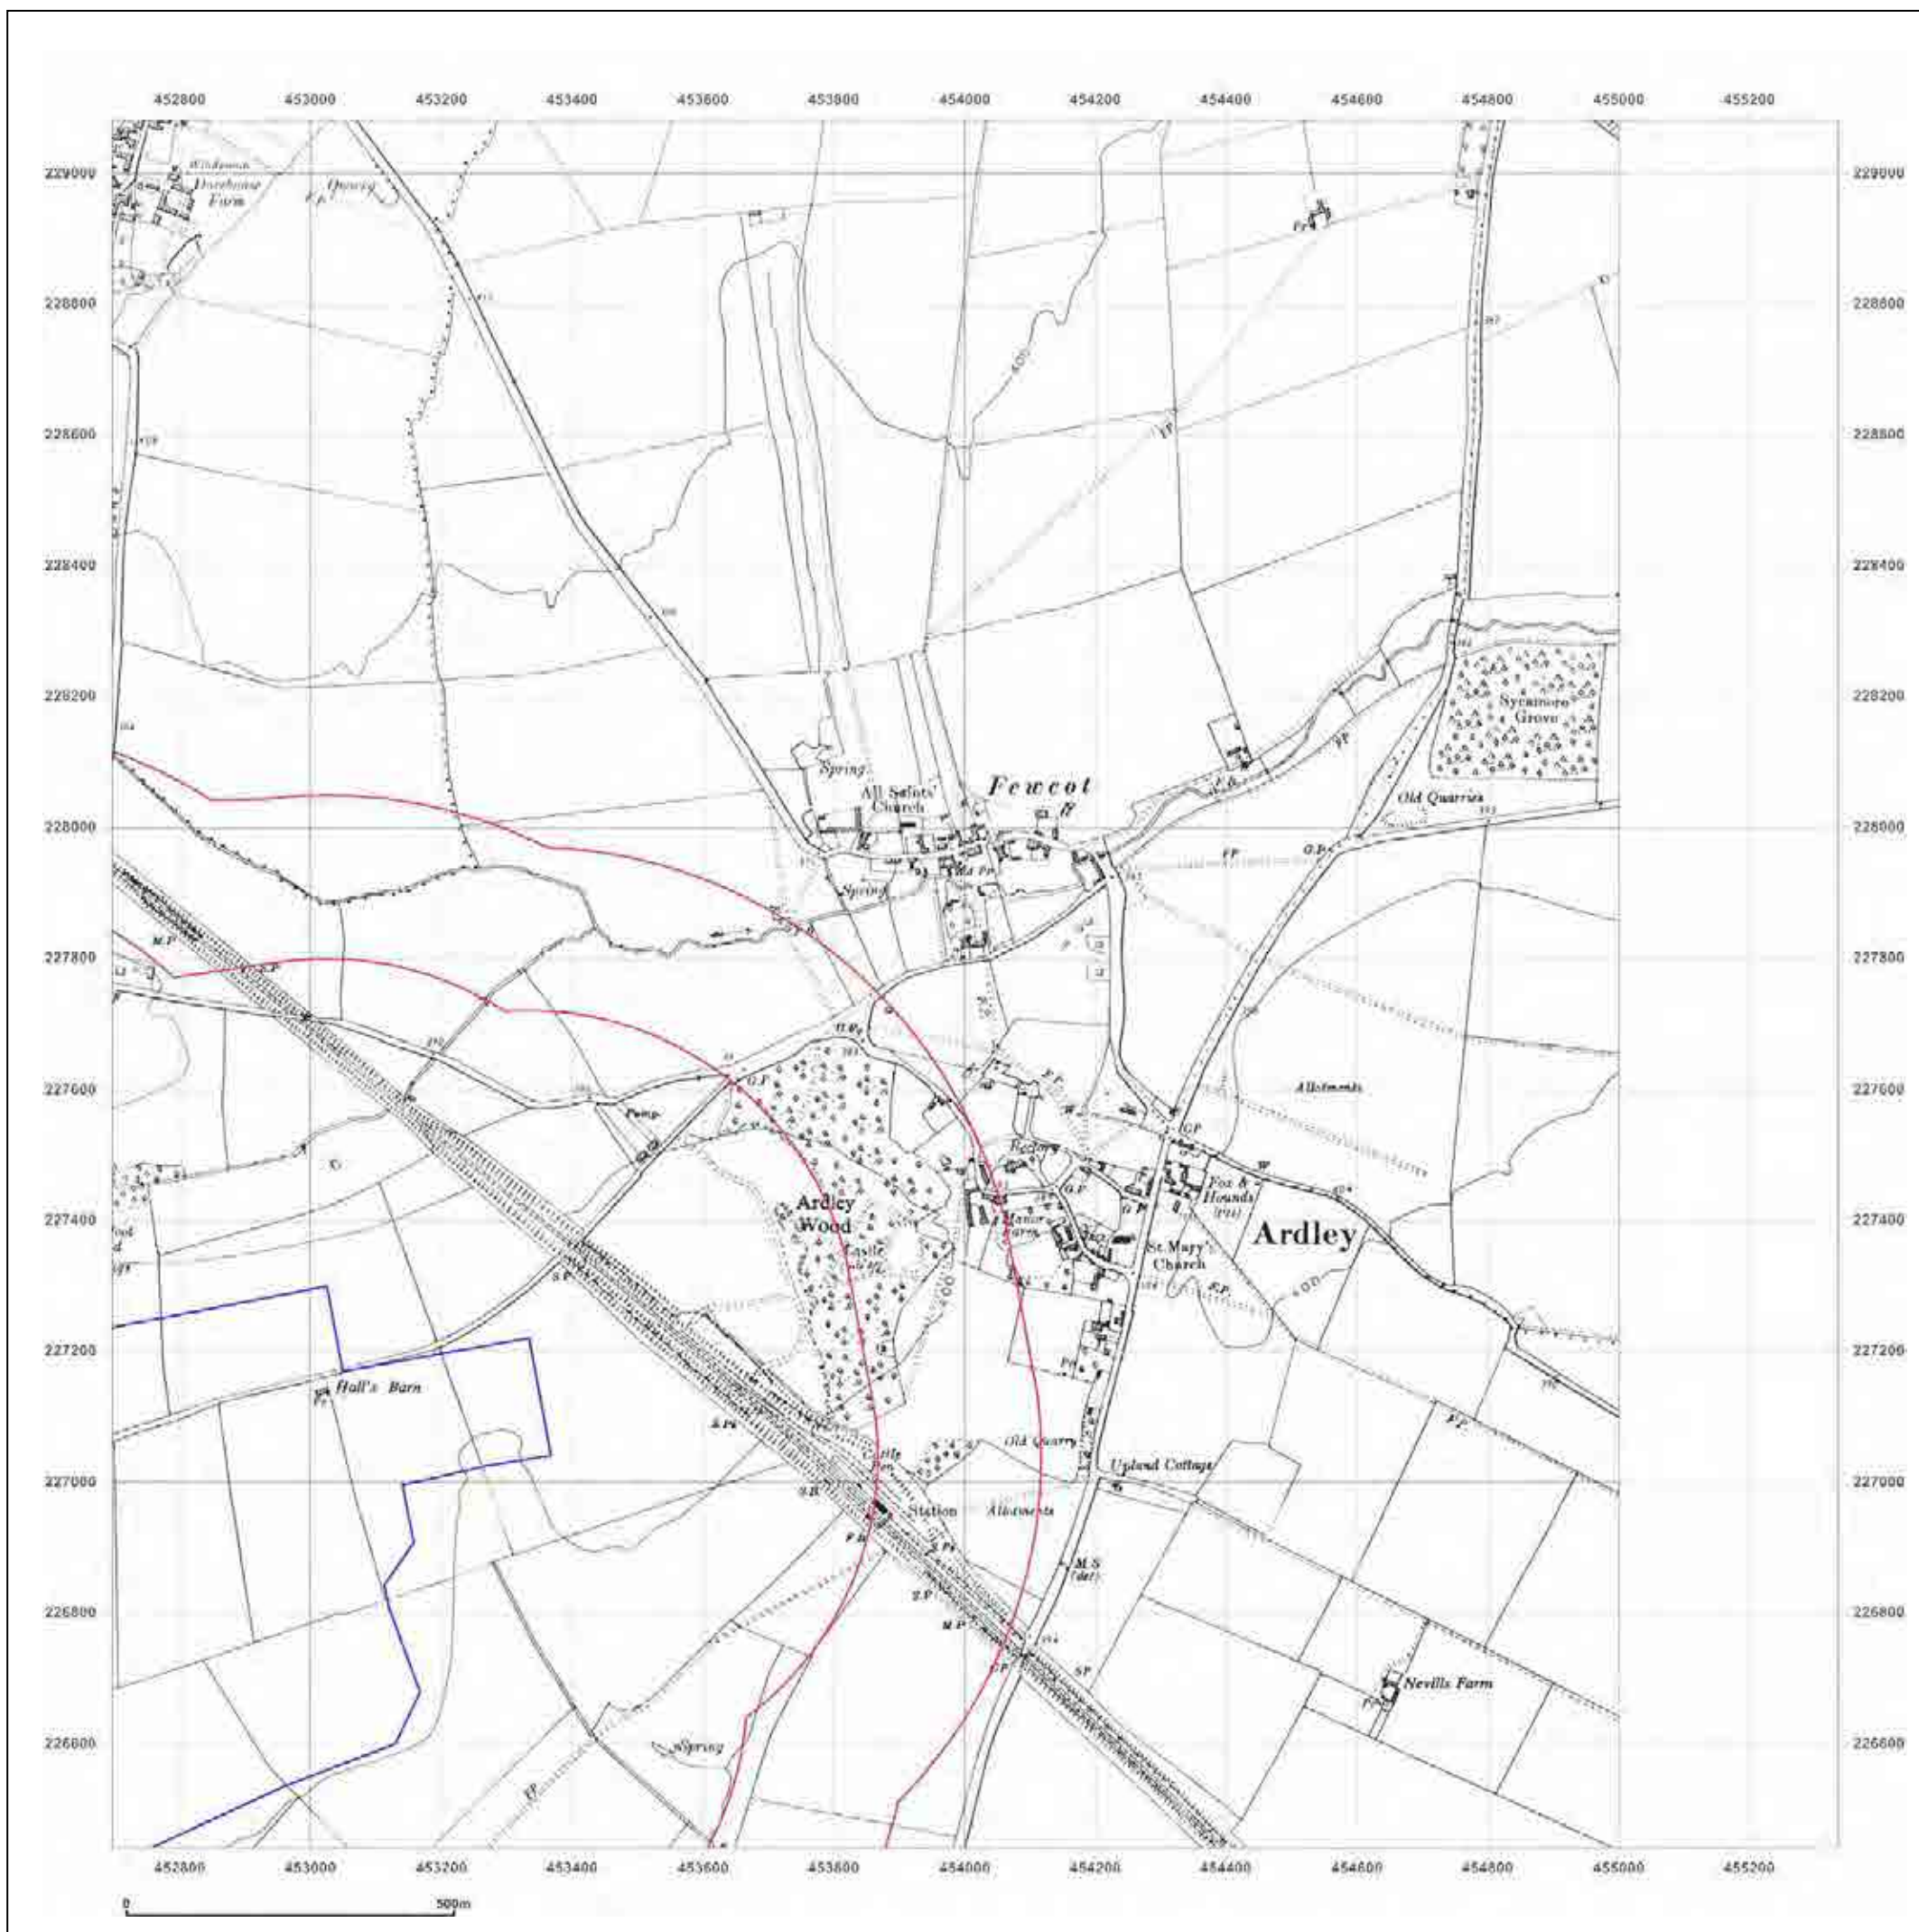

© Crown copyright and database rights 2015 Ordnance Survey 100035207

Production date: 04 September 2017

To view map legend click here [Legend](#)

**Site Details:**

HEYFORD PARK HOUSE, 52  
HEYFORD PARK, CAMP ROAD,  
UPPER HEYFORD, OX25 5HD