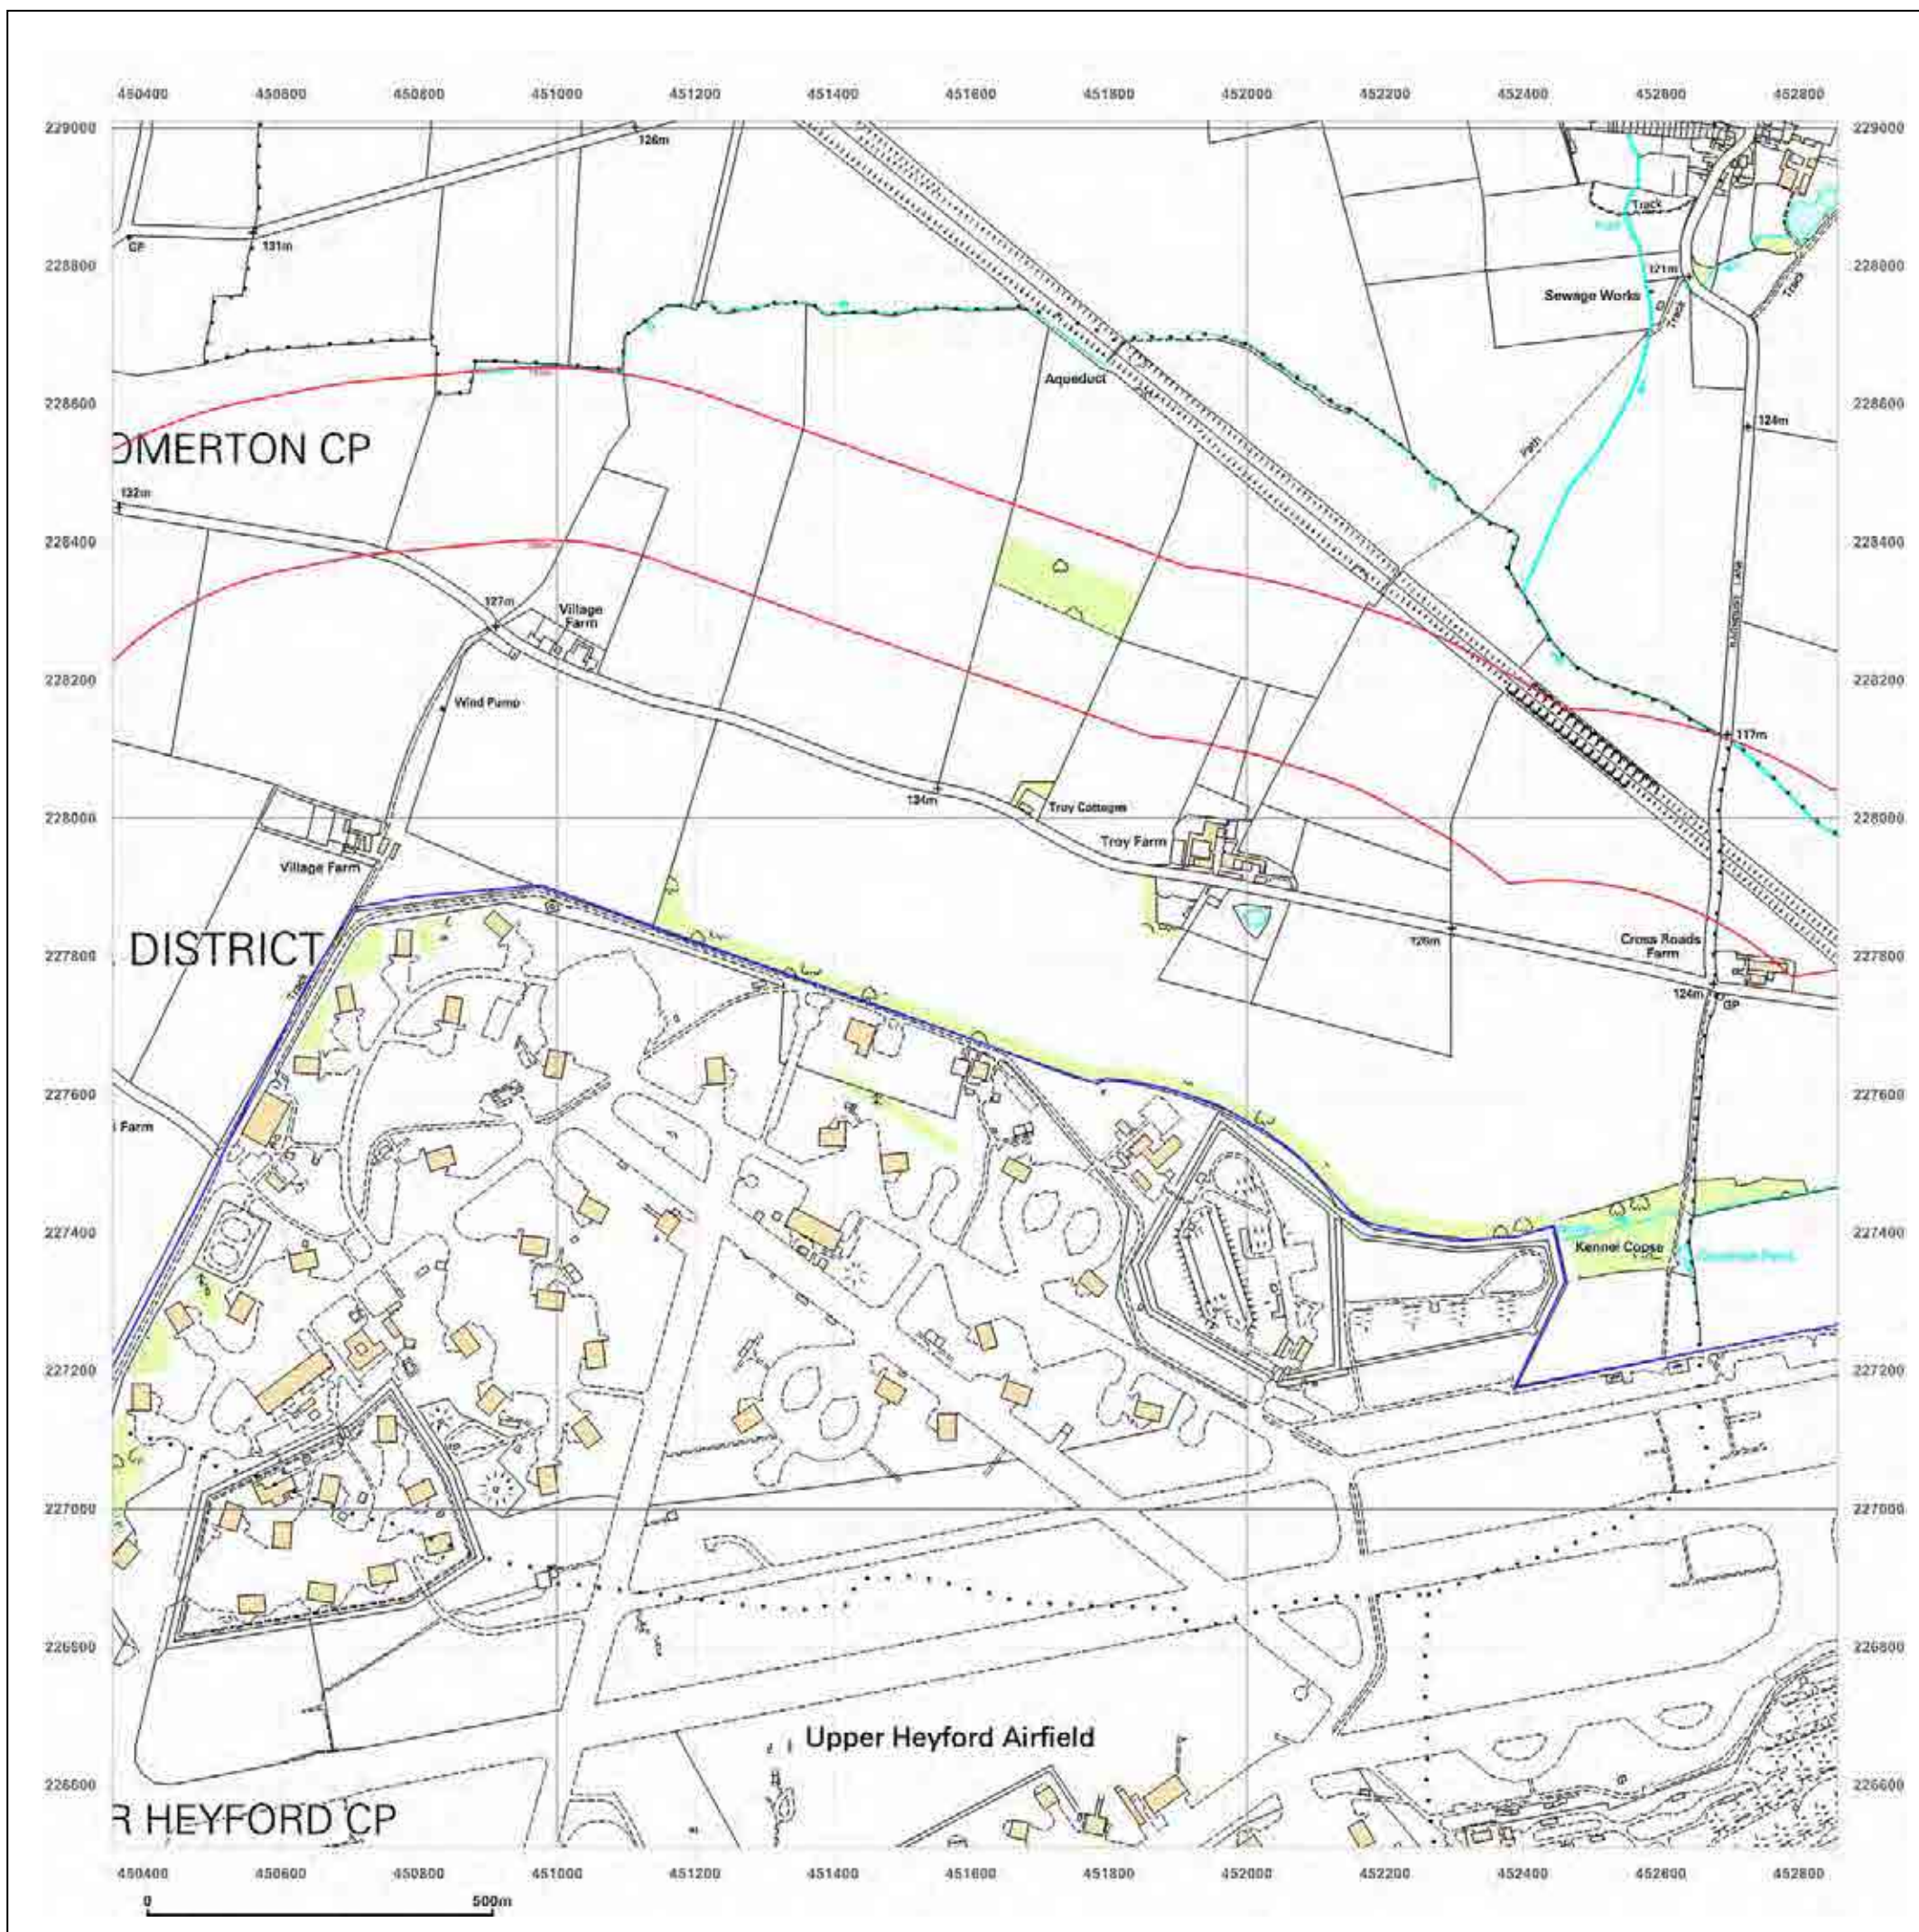

Produced by
Groundsure Insights
T: 08444 159000
E: info@groundsure.com
W: www.groundsure.com

© Crown copyright and database rights 2015 Ordnance Survey 100035207

Production date: 04 September 2017

To view map legend click here [Legend](#)