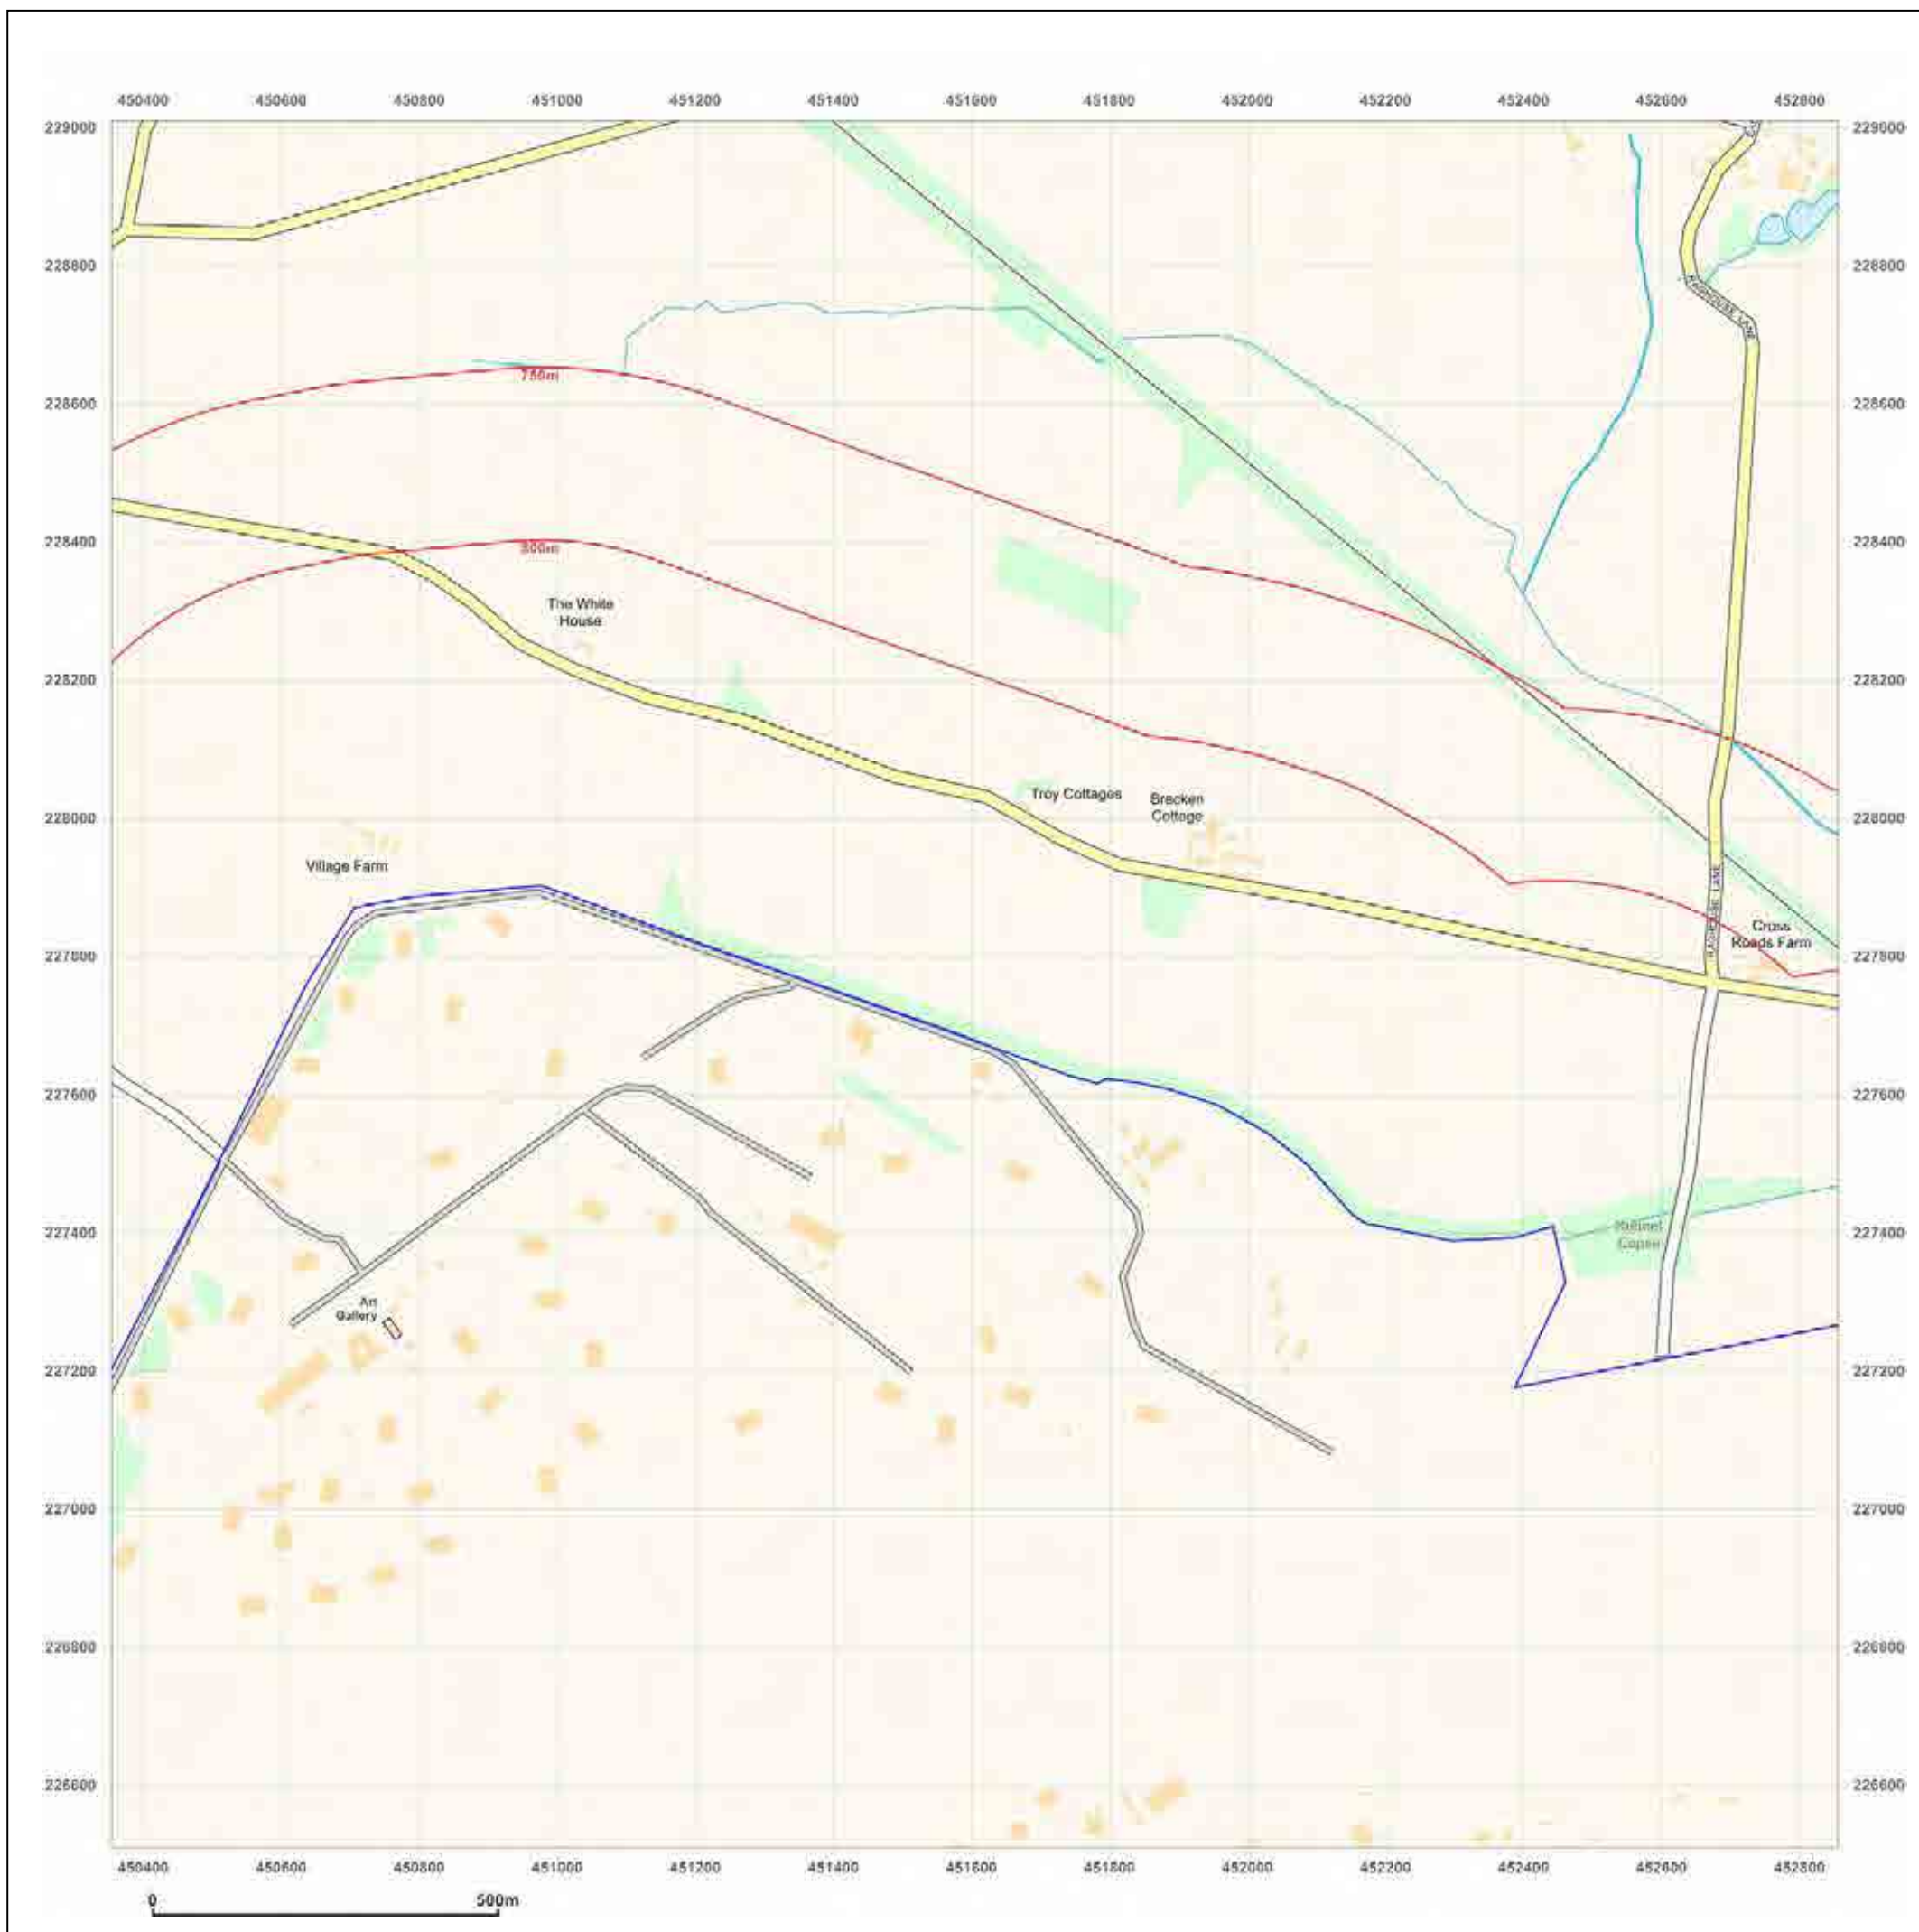

Produced by
Groundsure Insights
T: 08444 159000
E: info@groundsure.com
W: www.groundsure.com

© Crown copyright and database rights 2015 Ordnance Survey 100035207

Production date: 04 September 2017

To view map legend click here [Legend](#)