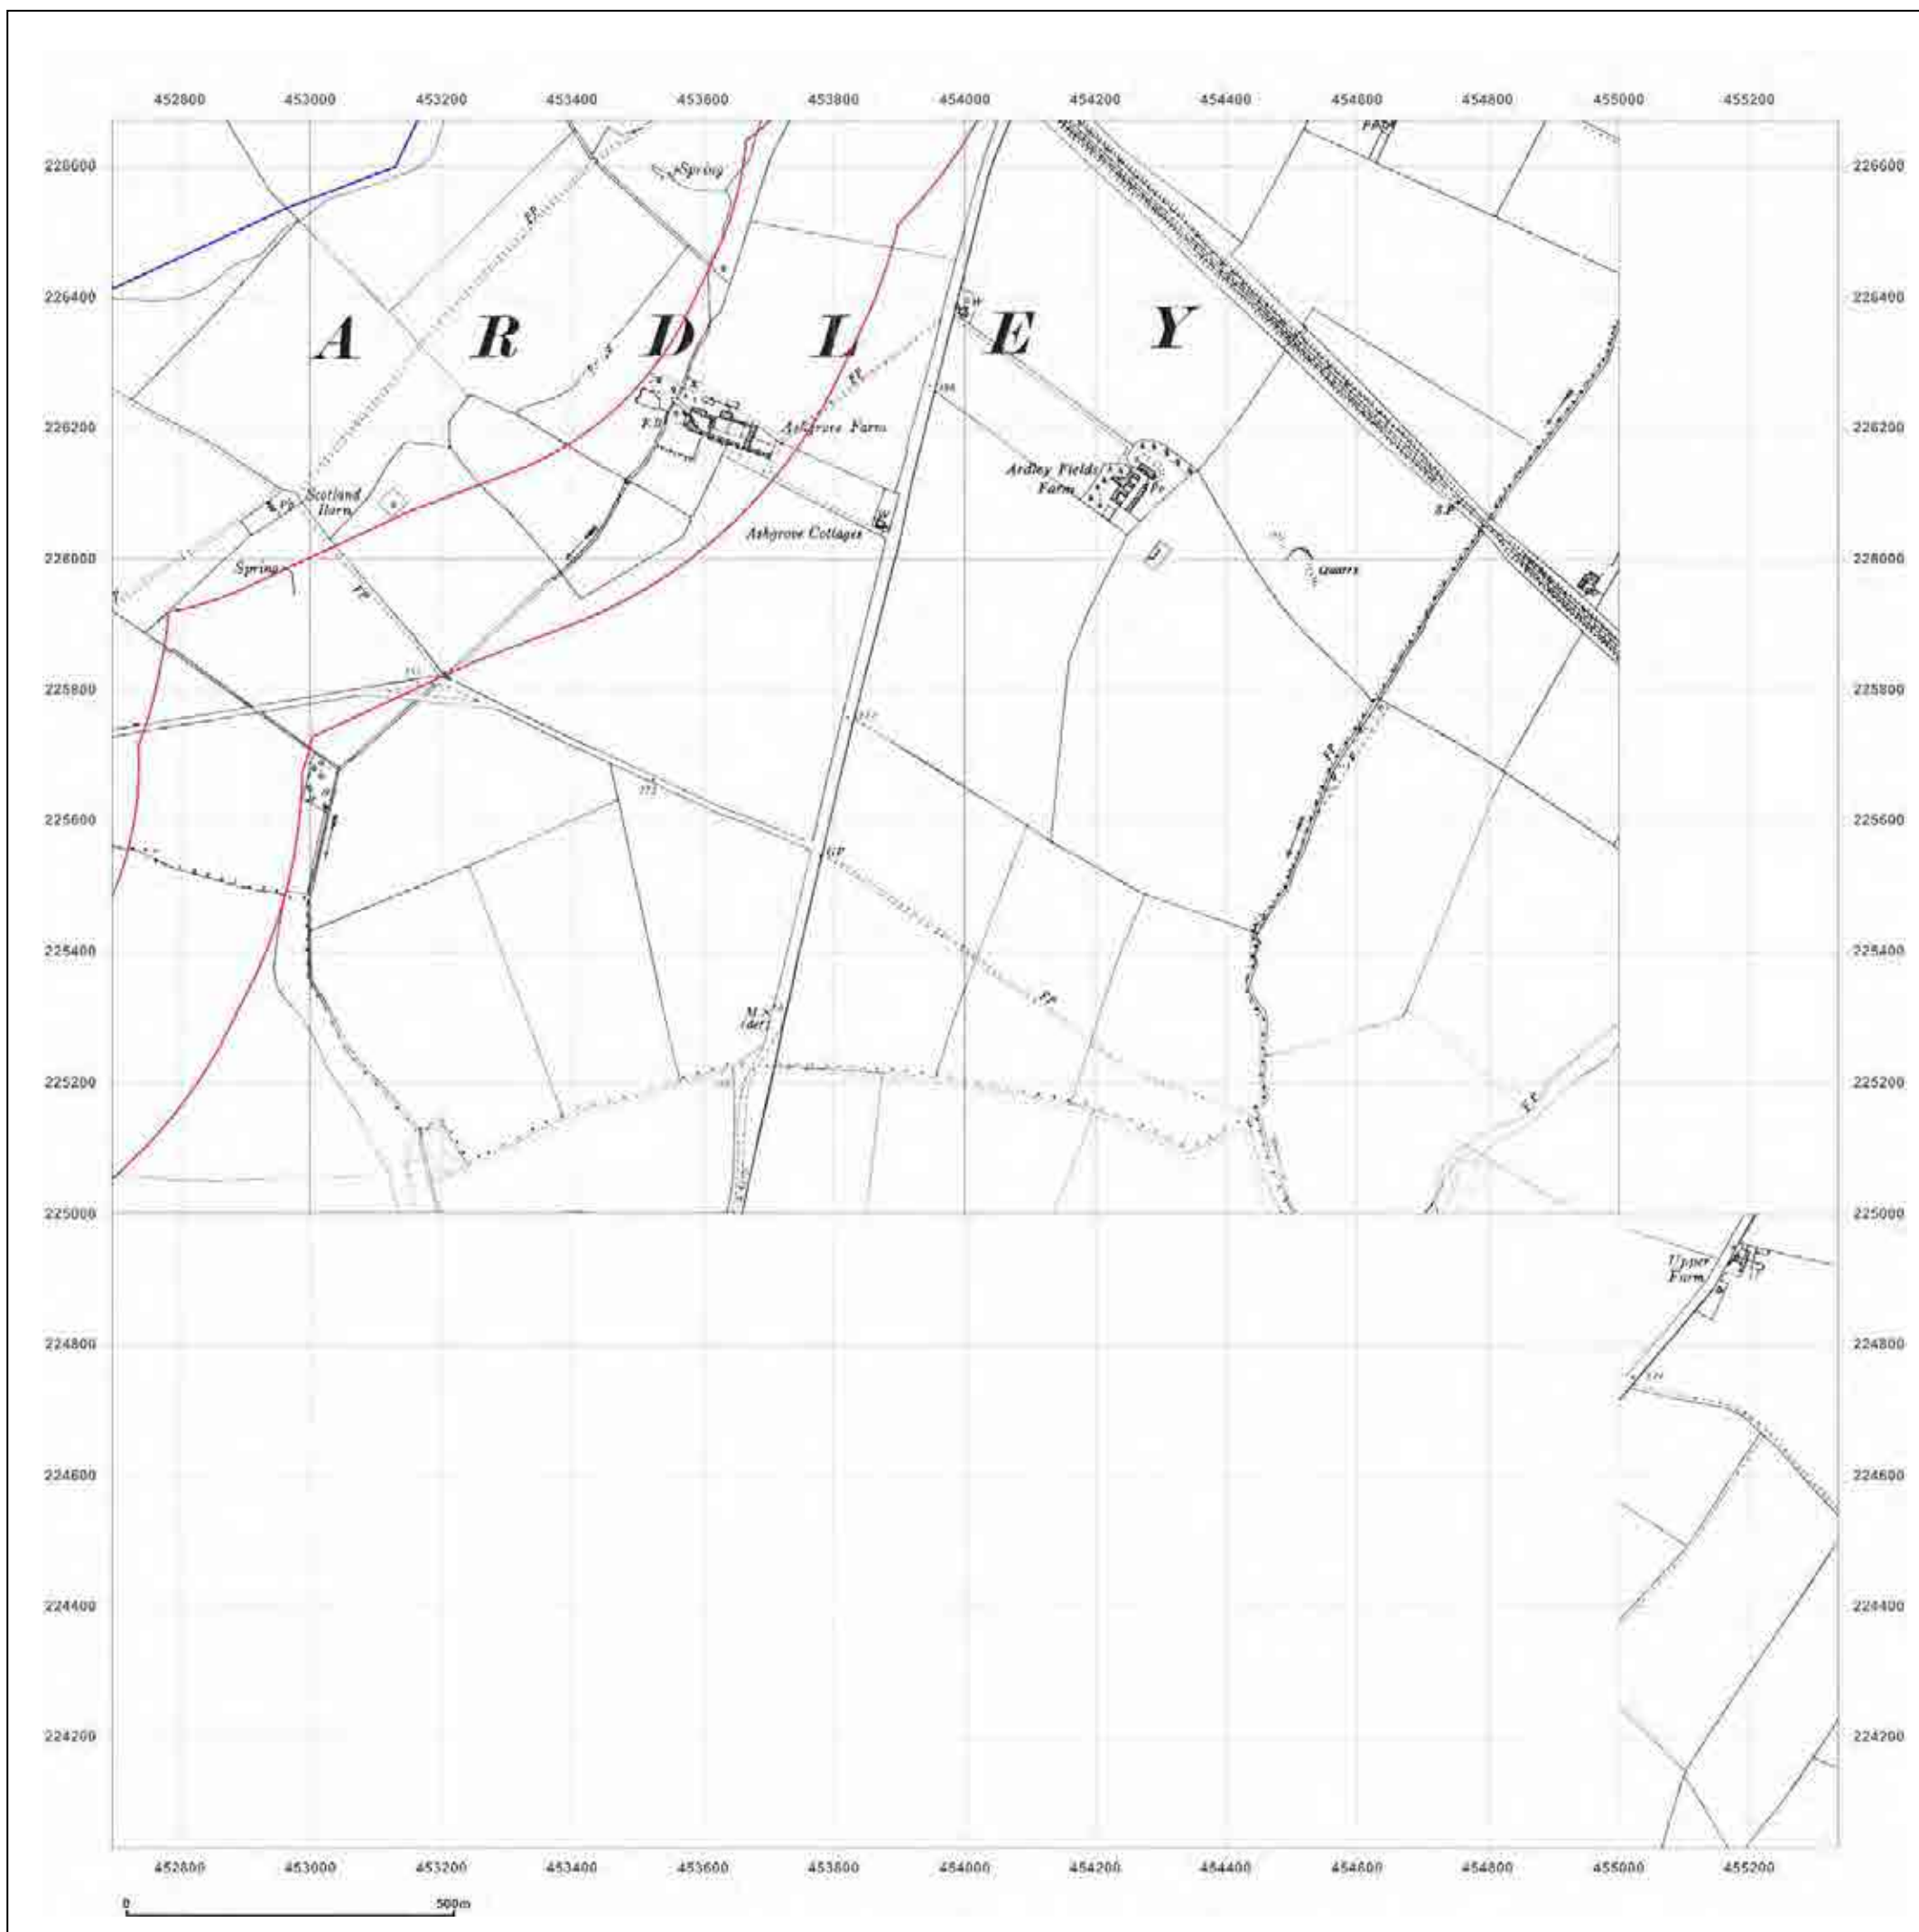

Site Details:

HEYFORD PARK HOUSE, 52
HEYFORD PARK, CAMP ROAD,
UPPER HEYFORD, OX25 5HD

Client Ref: Heyford_Park
Report Ref: GS-4227860_SS_3_1
Grid Ref: 454015, 225350

Map Name: Provisional

Map date: 1965-1966

Scale: 1:10,560

Printed at: 1:10,560

Surveyed N/A
Revised 1965
Edition N/A
Copyright N/A
Levelled N/A

Surveyed N/A
Revised 1966
Edition N/A
Copyright 1955
Levelled N/A

Produced by
Groundsure Insights
T: 08444 159000
E: info@groundsure.com
W: www.groundsure.com

© Crown copyright and database rights 2015 Ordnance Survey 100035207

Production date: 04 September 2017

To view map legend click here [Legend](#)