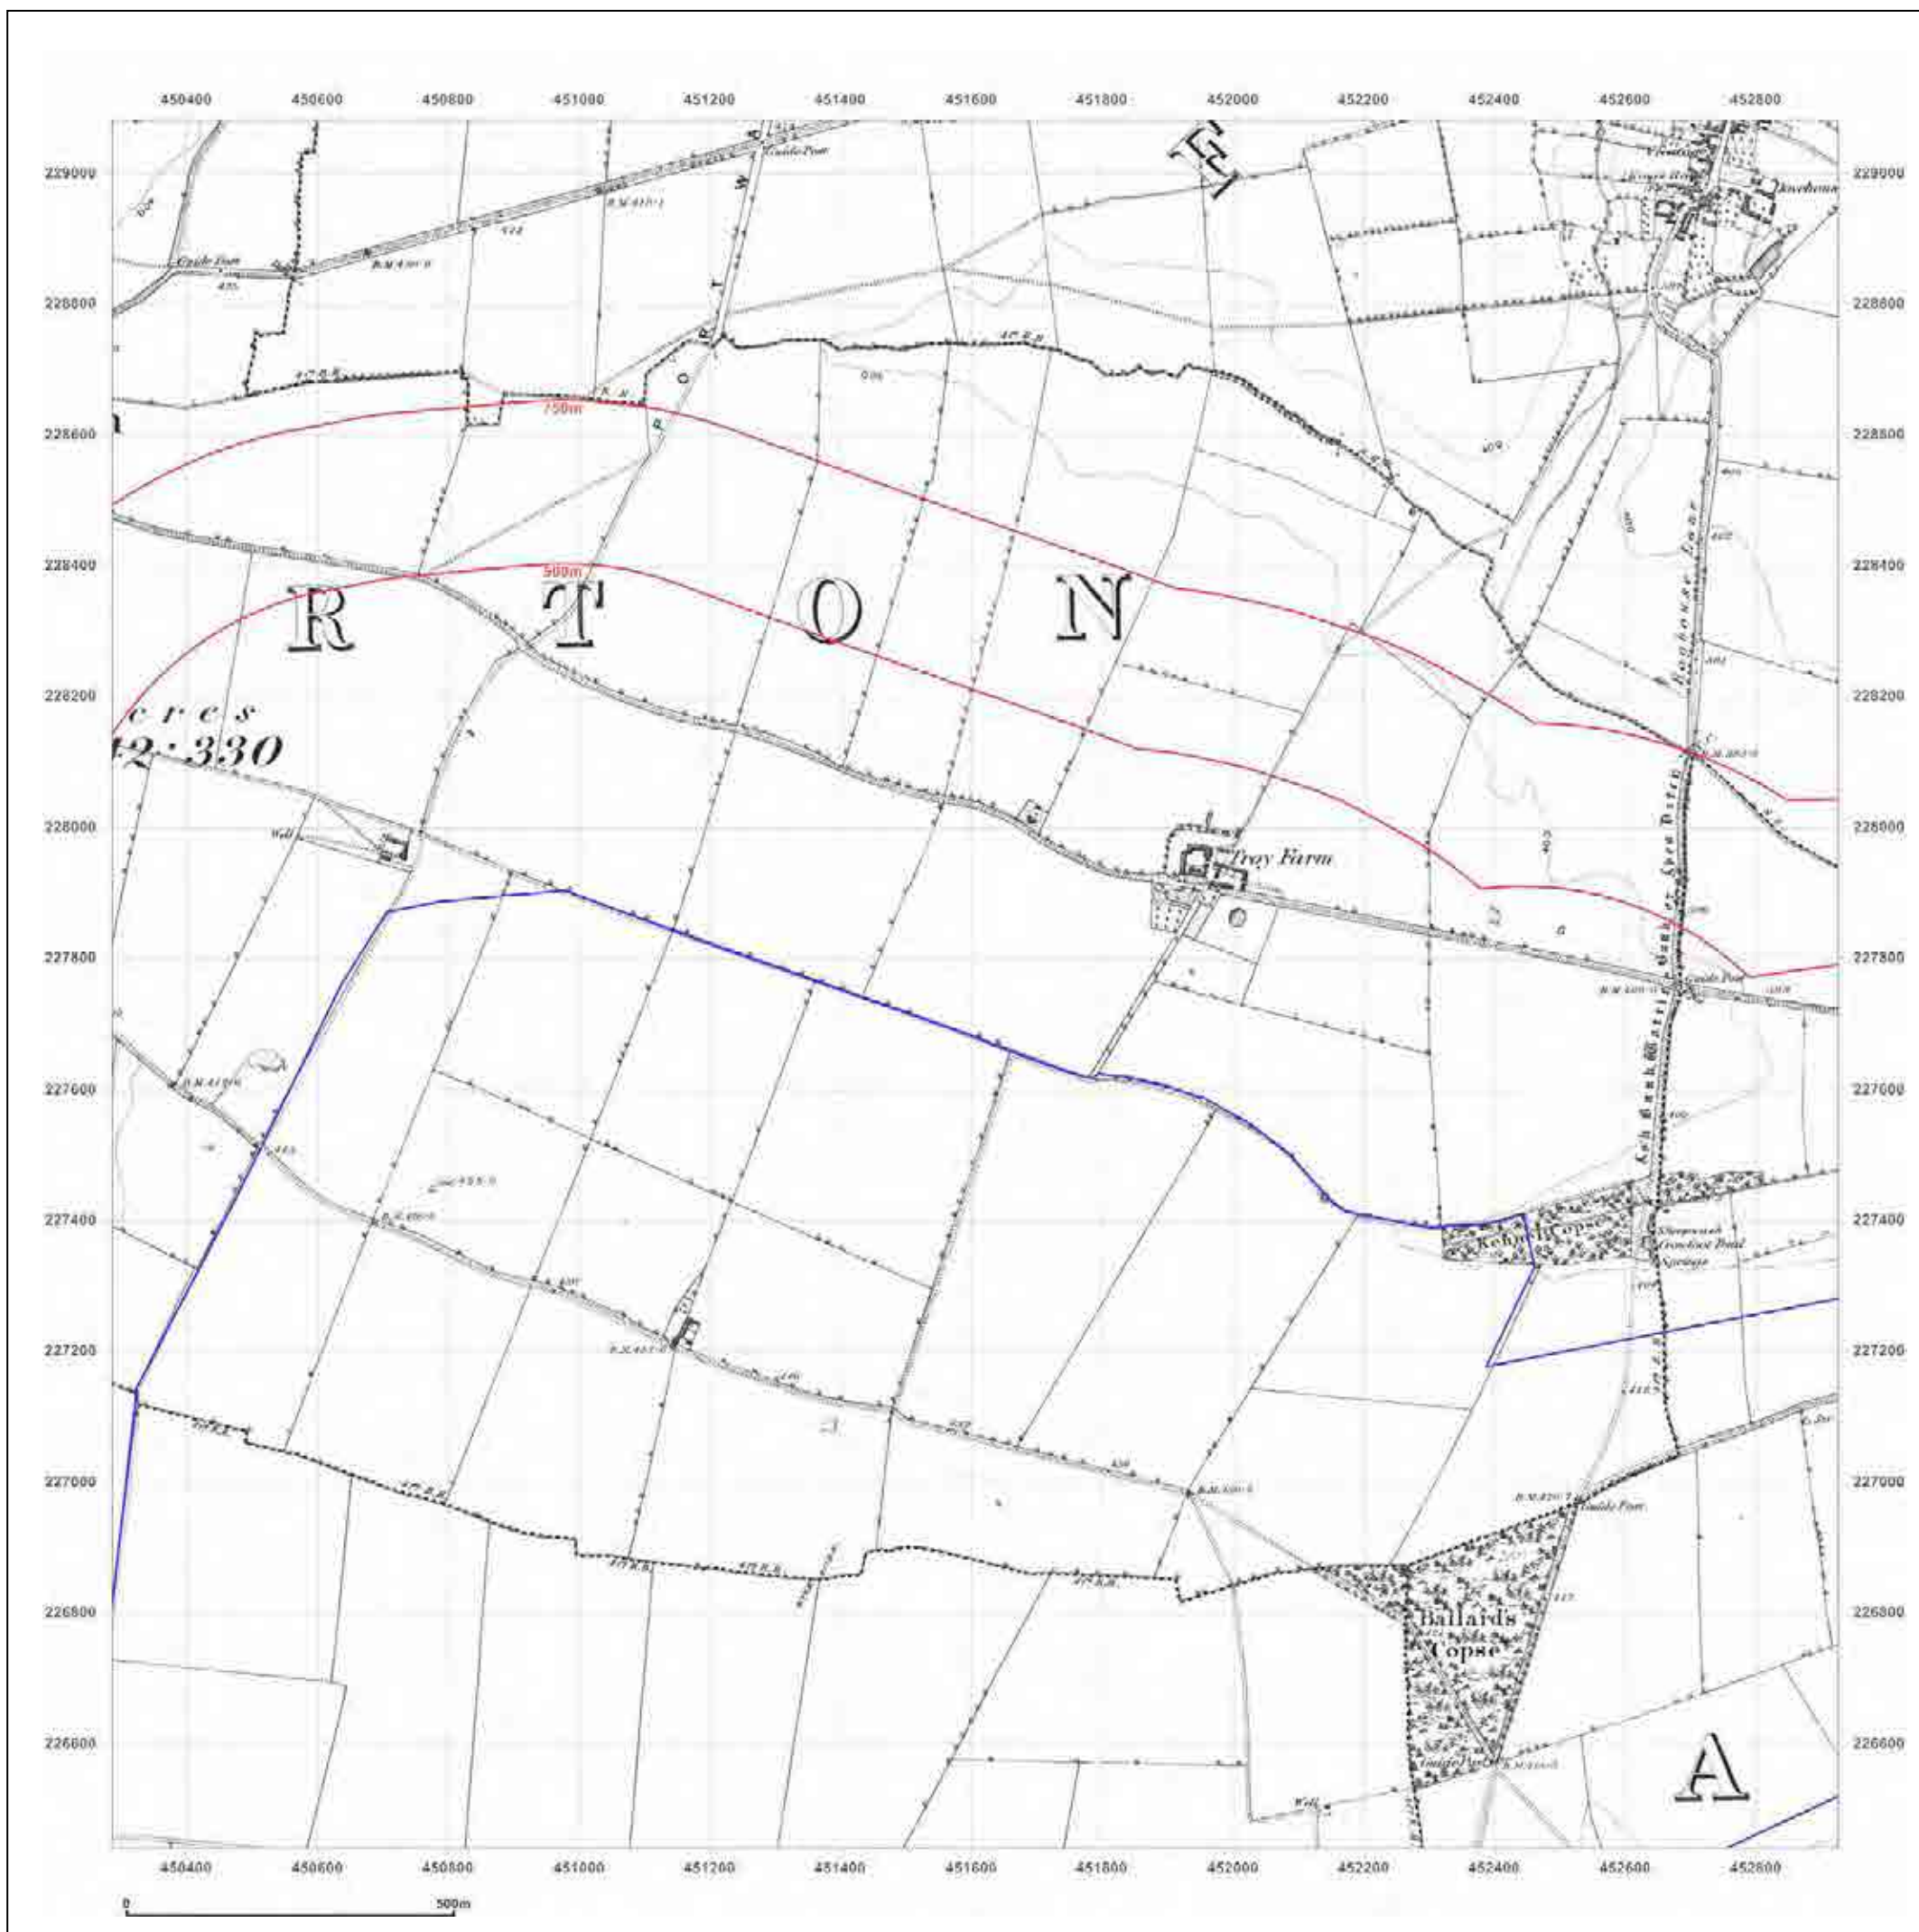

Site Details:

HEYFORD PARK HOUSE, 52
HEYFORD PARK, CAMP ROAD,
UPPER HEYFORD, OX25 5HD

Client Ref: Heyford_Park
Report Ref: GS-4227860_SS_2_2
Grid Ref: 451605, 227760

Map Name: County Series

Map date: 1880

Scale: 1:10,560

Printed at: 1:10,560

Surveyed 1881
Revised 1880
Edition N/A
Copyright N/A
Levelled N/A

Produced by
Groundsure Insights
T: 08444 159000
E: info@groundsure.com
W: www.groundsure.com

© Crown copyright and database rights 2015 Ordnance Survey 100035207

Production date: 04 September 2017

To view map legend click here [Legend](#)