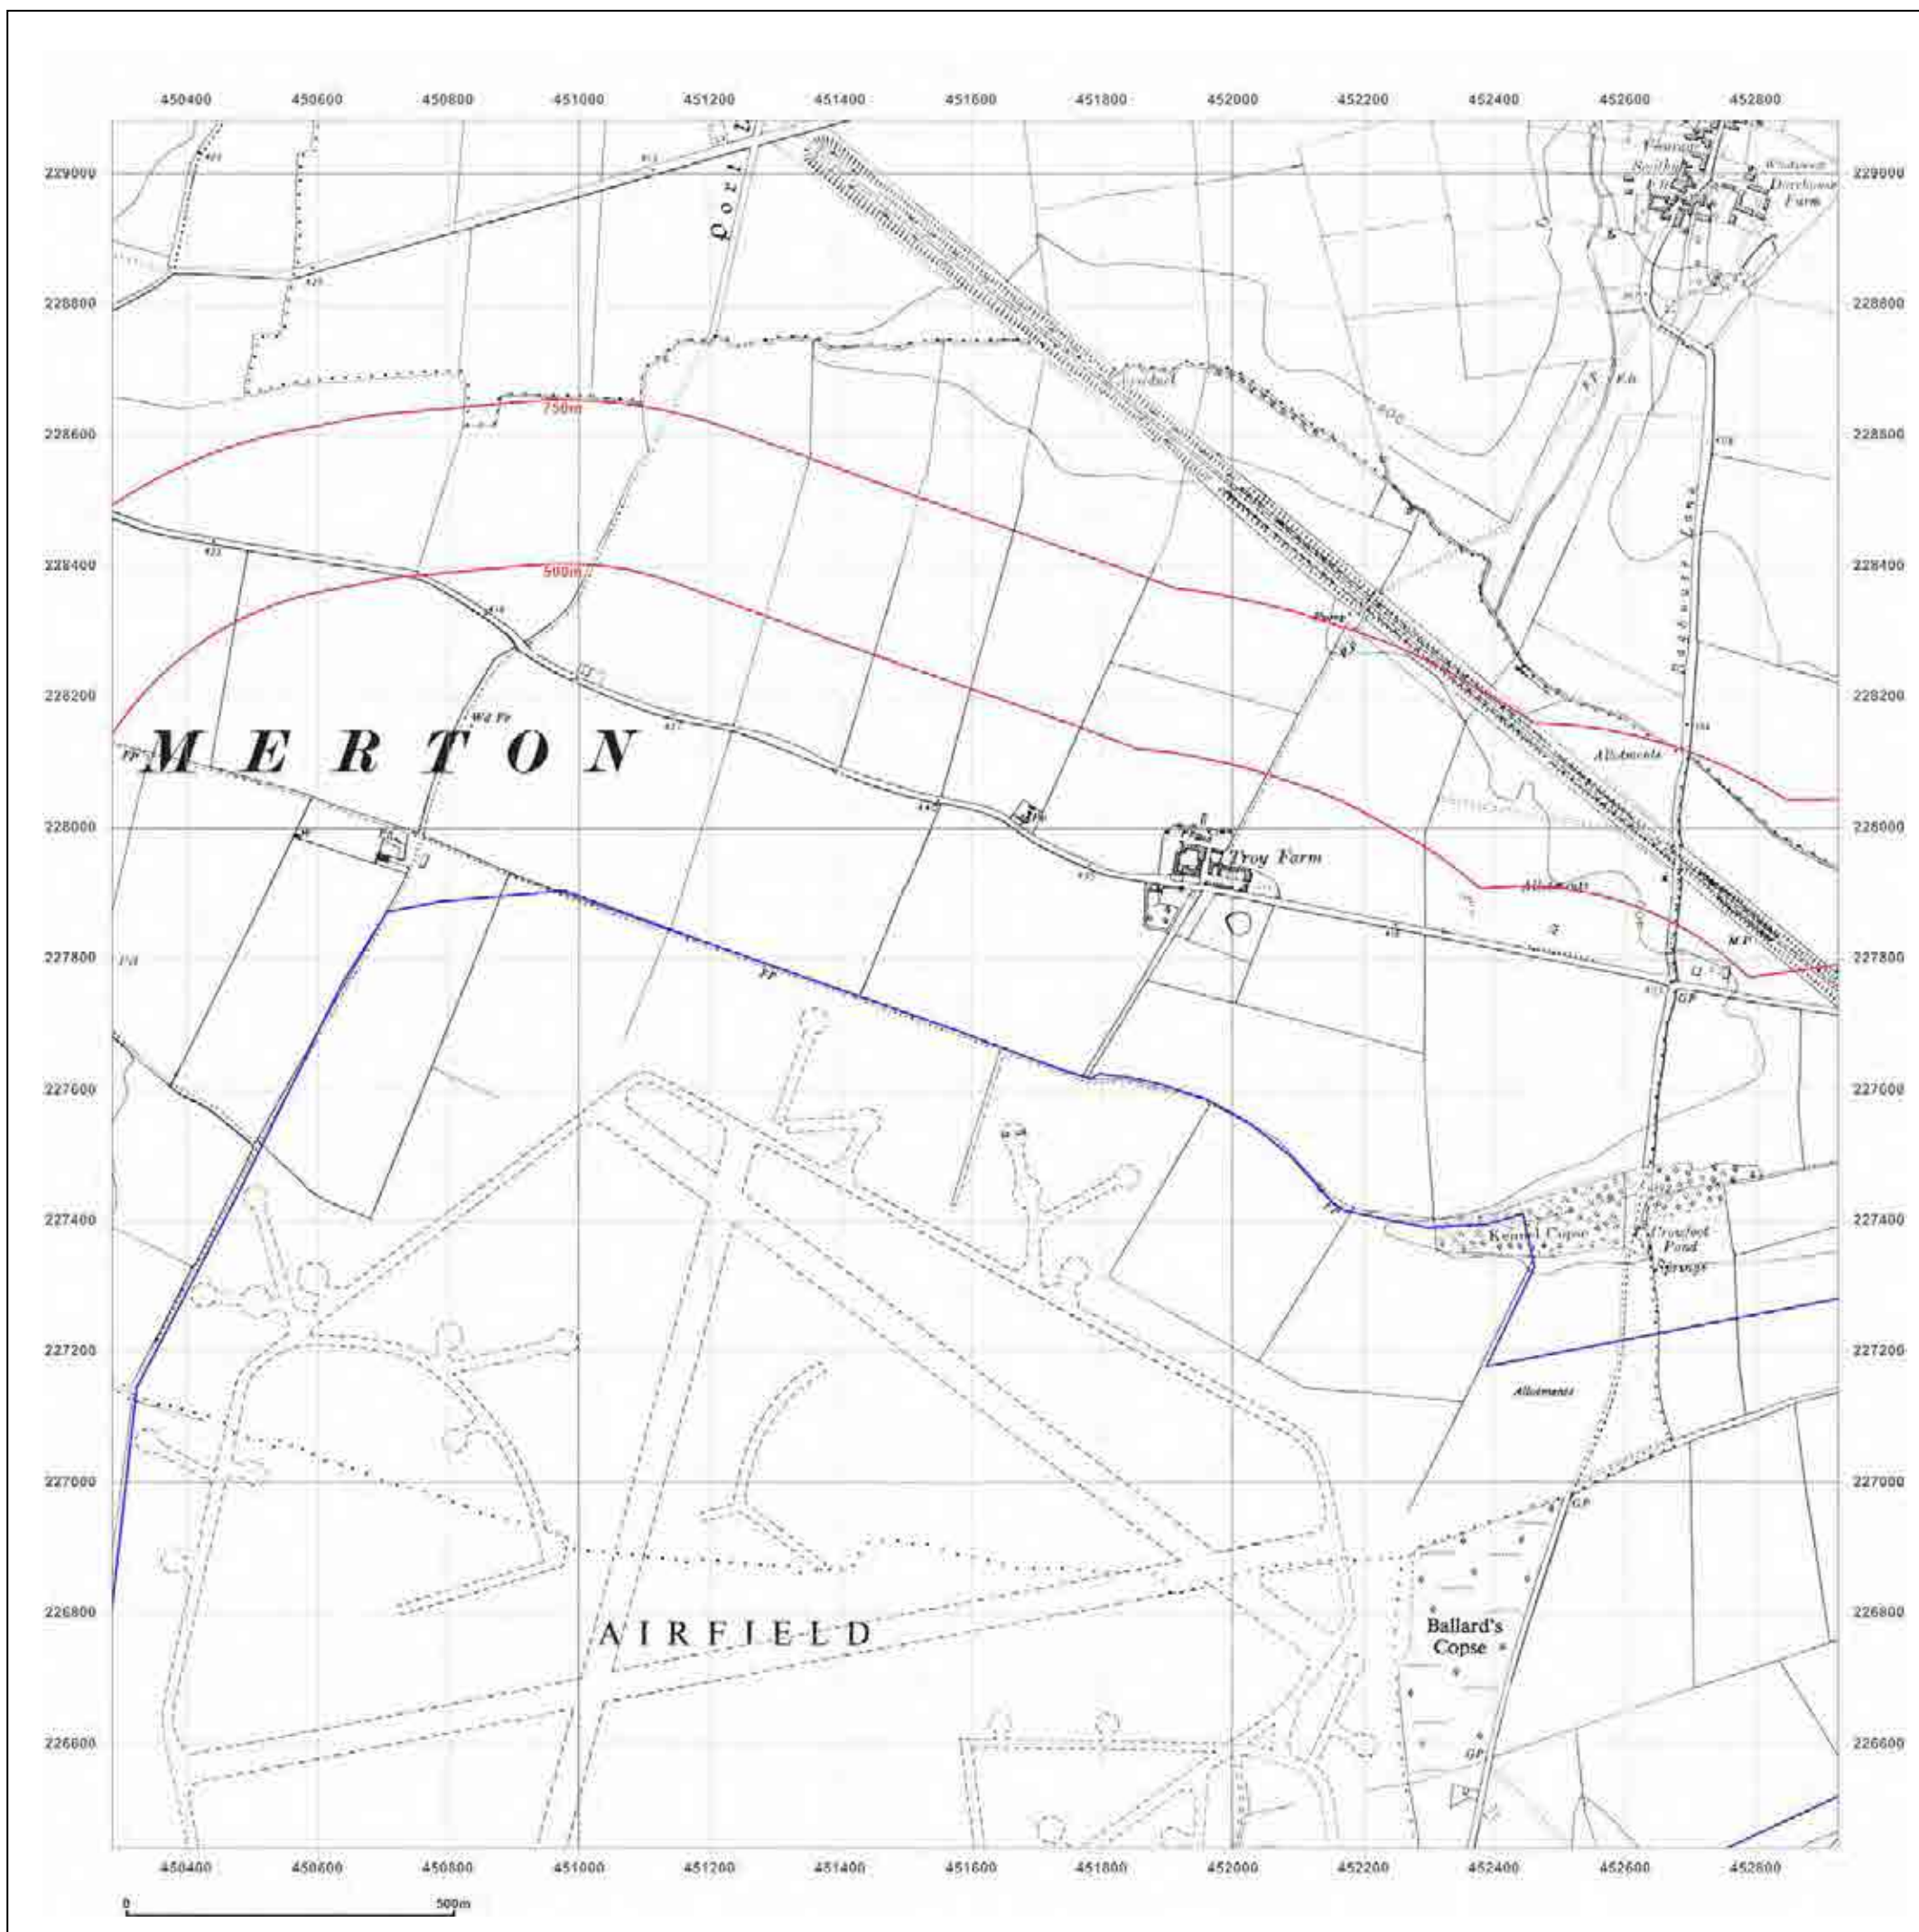

© Crown copyright and database rights 2015 Ordnance Survey 100035207

Production date: 04 September 2017

To view map legend click here [Legend](#)

**Site Details:**

HEYFORD PARK HOUSE, 52  
HEYFORD PARK, CAMP ROAD,  
UPPER HEYFORD, OX25 5HD