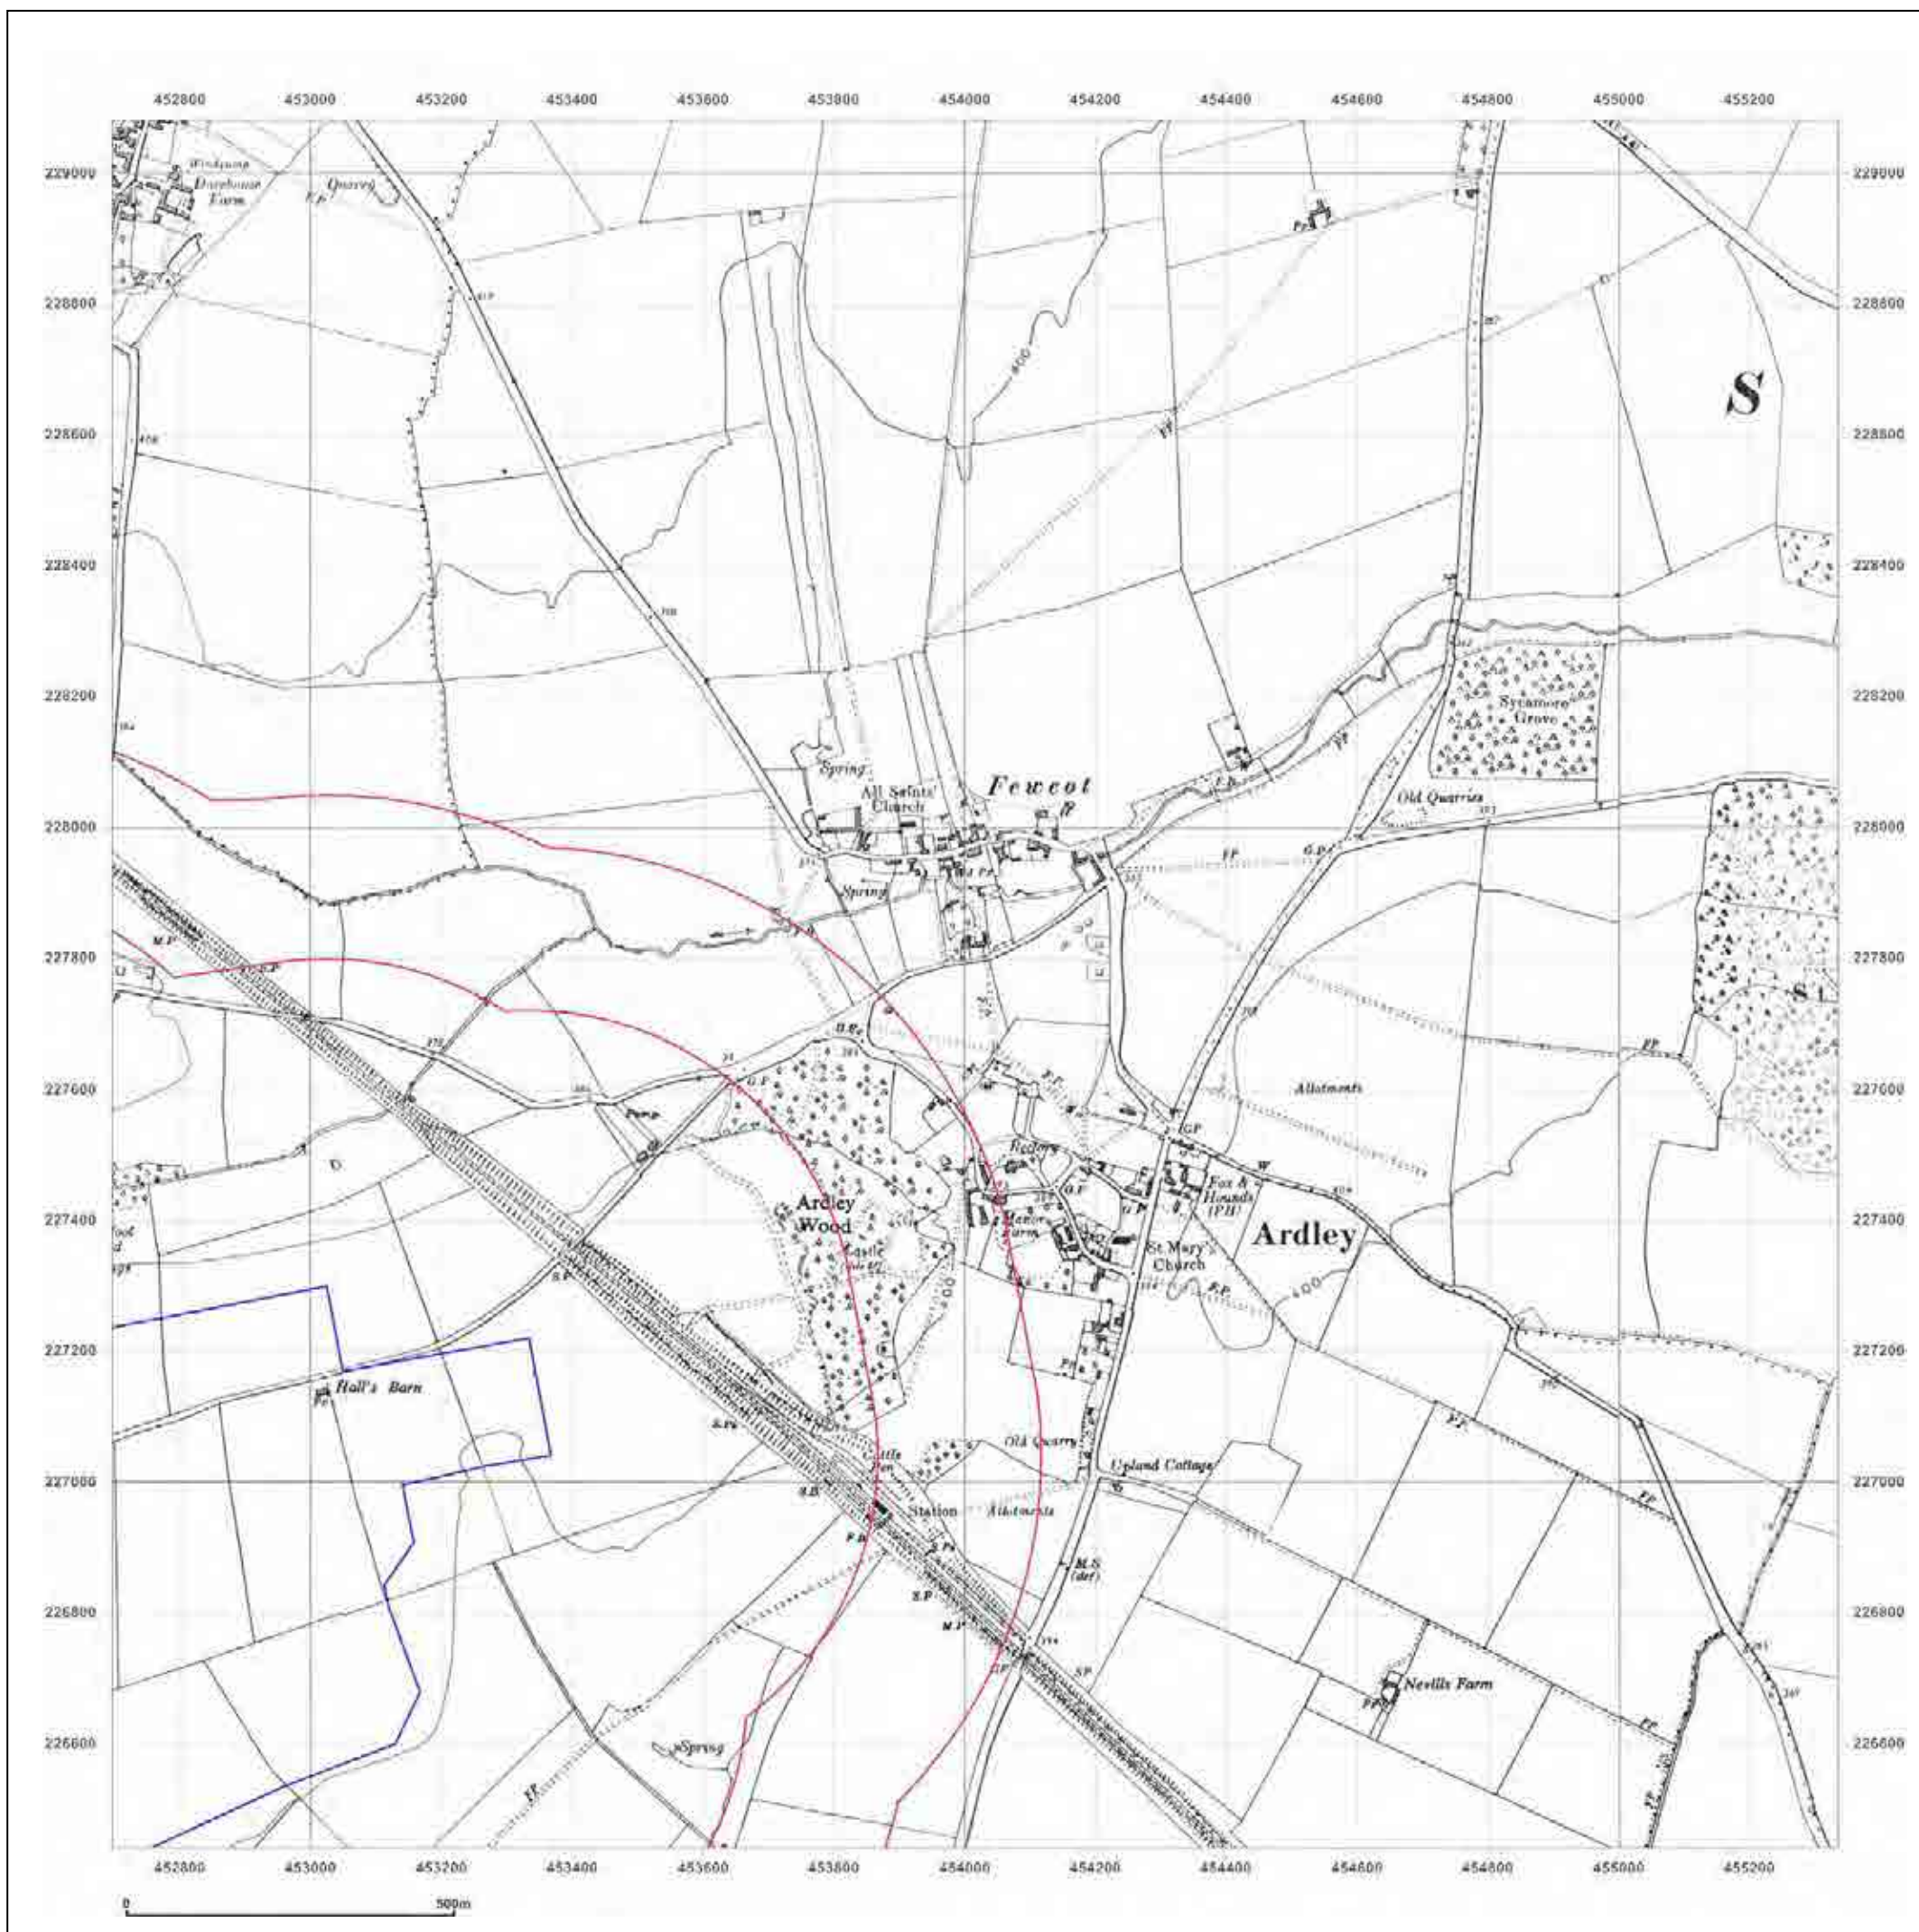

Site Details:

HEYFORD PARK HOUSE, 52
HEYFORD PARK, CAMP ROAD,
UPPER HEYFORD, OX25 5HD

Client Ref: Heyford_Park
Report Ref: GS-4227860_SS_3_2
Grid Ref: 454015, 227760

Map Name: Provisional

Map date: 1950-1954

Scale: 1:10,560

Printed at: 1:10,560

Surveyed N/A Revised 1954 Edition N/A Copyright N/A Levelled N/A		Surveyed 1950 Revised 1950 Edition N/A Copyright N/A Levelled N/A

Produced by
Groundsure Insights
T: 08444 159000
E: info@groundsure.com
W: www.groundsure.com

© Crown copyright and database rights 2015 Ordnance Survey 100035207

Production date: 04 September 2017

To view map legend click here [Legend](#)