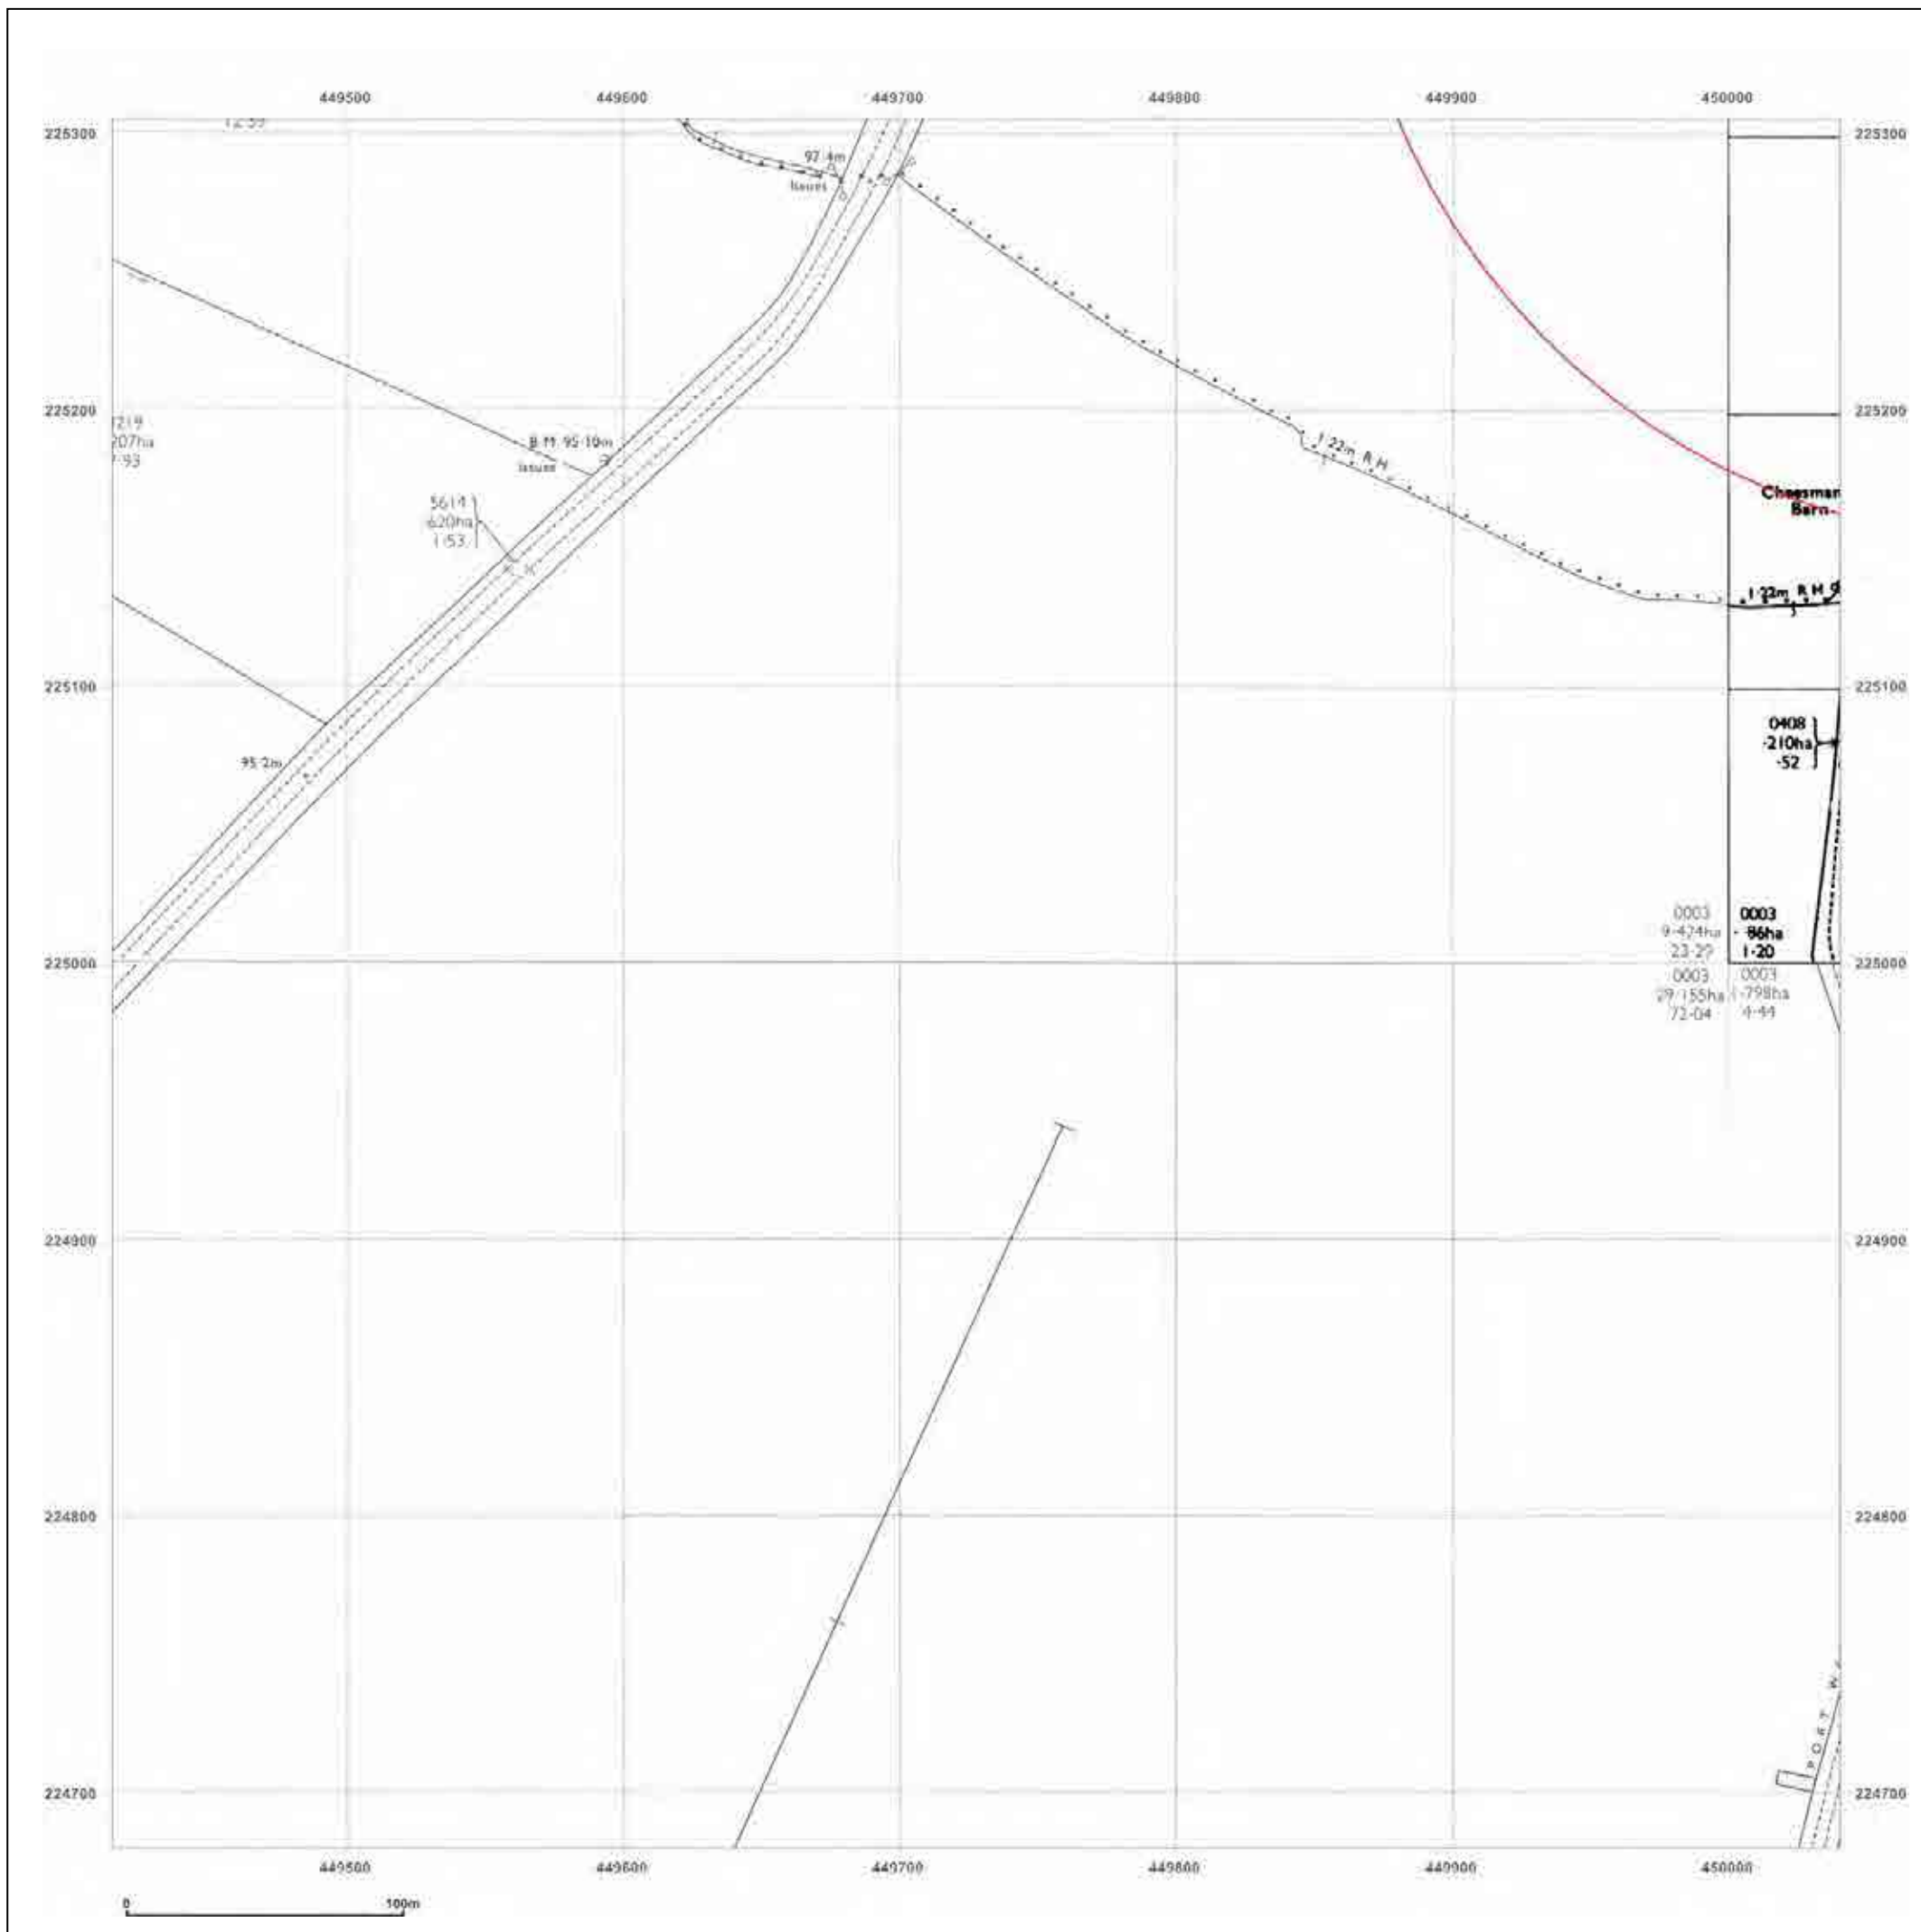

© Crown copyright and database rights 2015 Ordnance Survey 100035207

Production date: 04 September 2017

To view map legend click here [Legend](#)

**Site Details:**

HEYFORD PARK HOUSE, 52  
HEYFORD PARK, CAMP ROAD,  
UPPER HEYFORD, OX25 5HD