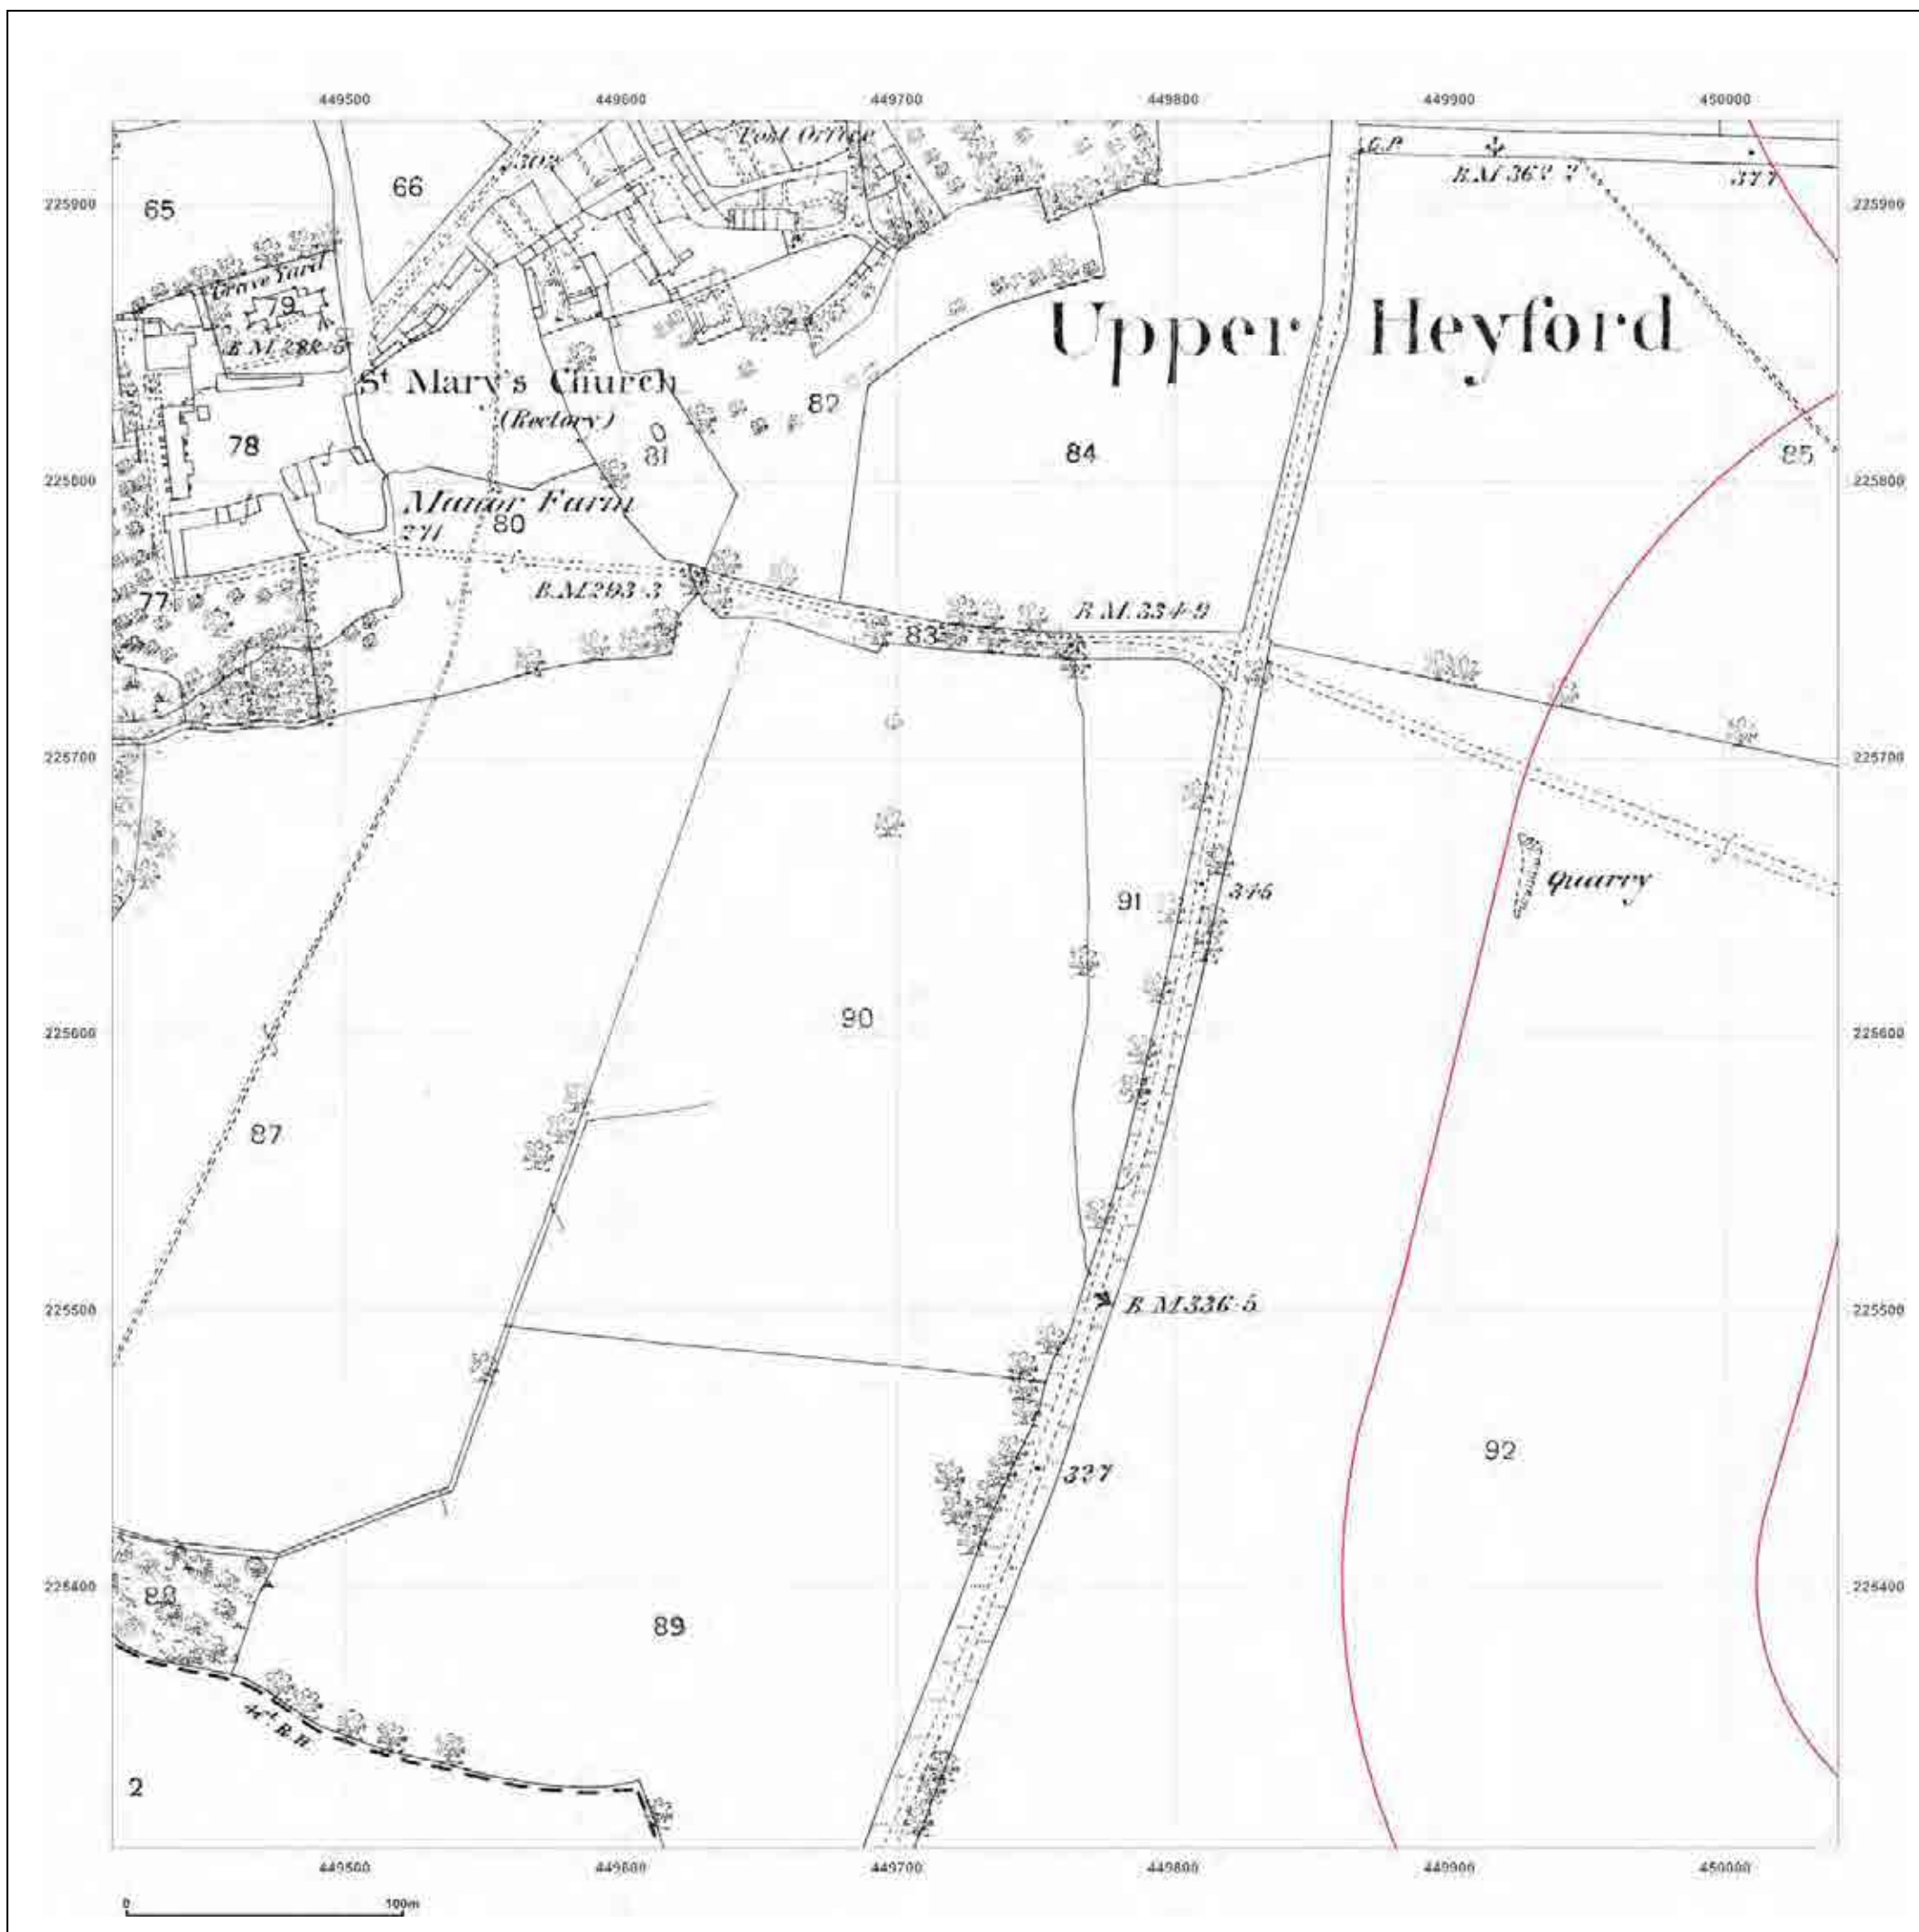

© Crown copyright and database rights 2015 Ordnance Survey 100035207

Production date: 04 September 2017

To view map legend click here [Legend](#)

**Site Details:**

HEYFORD PARK HOUSE, 52  
HEYFORD PARK, CAMP ROAD,  
UPPER HEYFORD, OX25 5HD