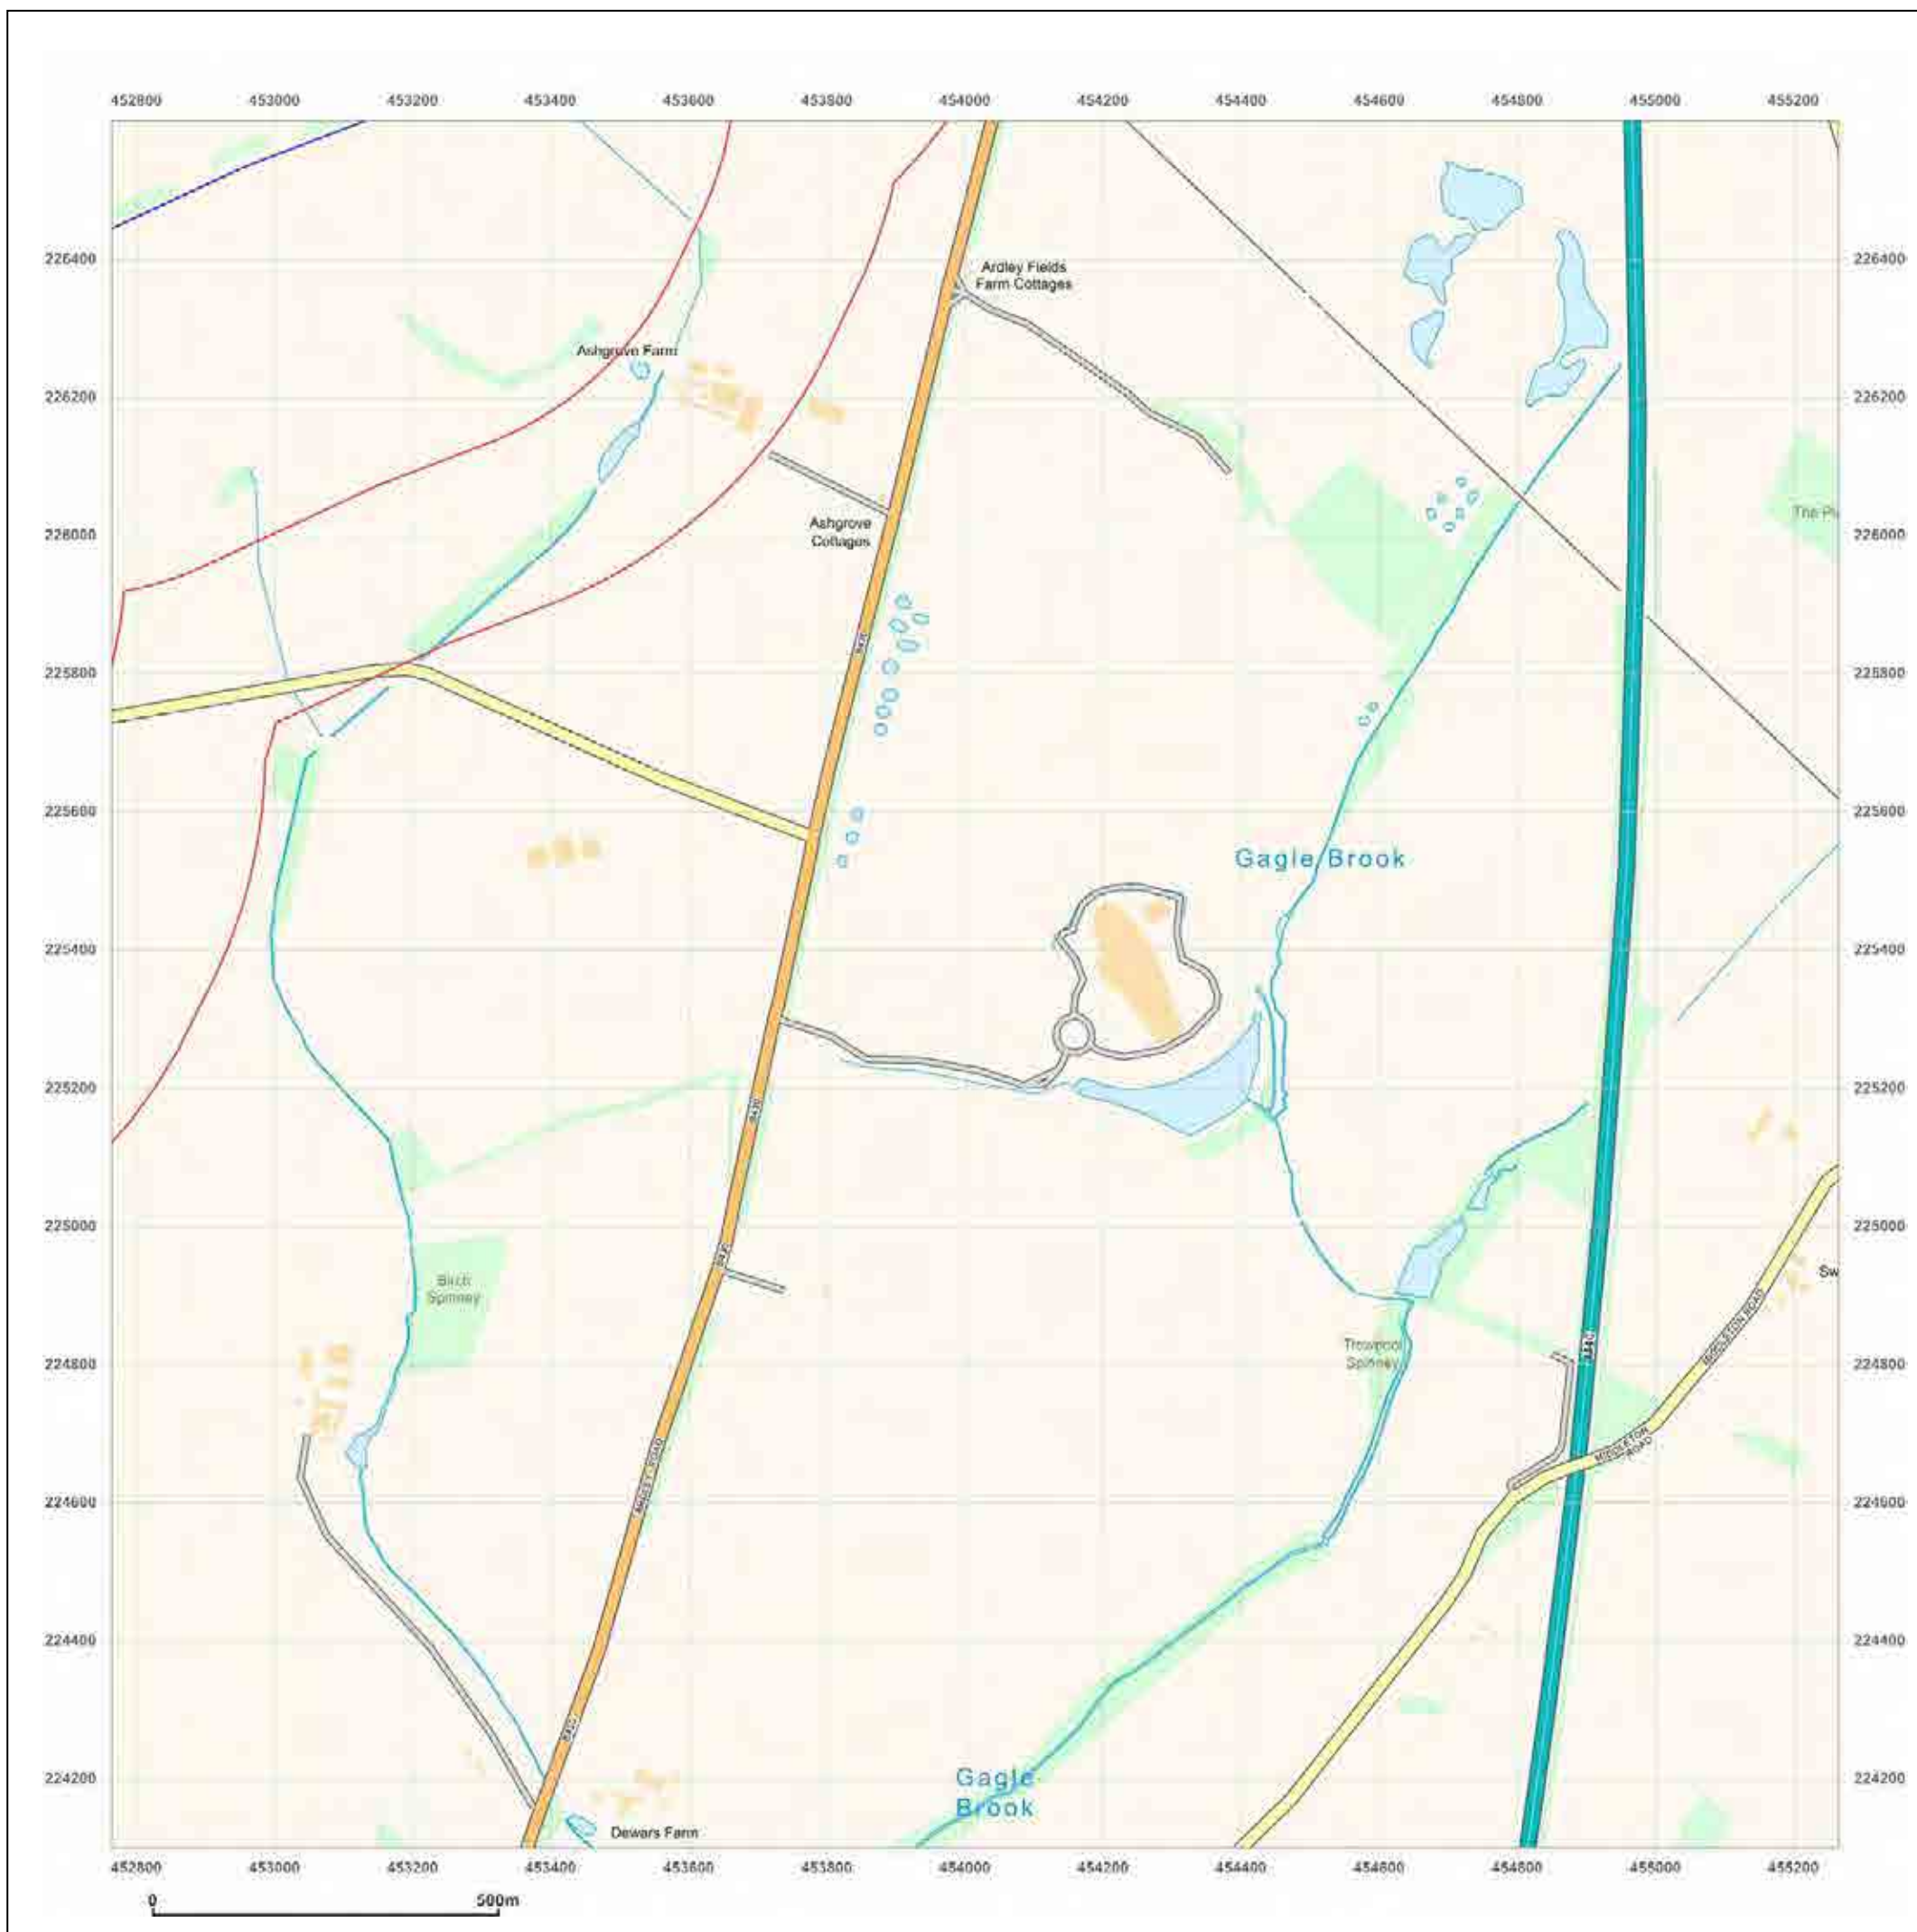

© Crown copyright and database rights 2015 Ordnance Survey 100035207

Production date: 04 September 2017

To view map legend click here [Legend](#)

**Site Details:**

HEYFORD PARK HOUSE, 52  
HEYFORD PARK, CAMP ROAD,  
UPPER HEYFORD, OX25 5HD