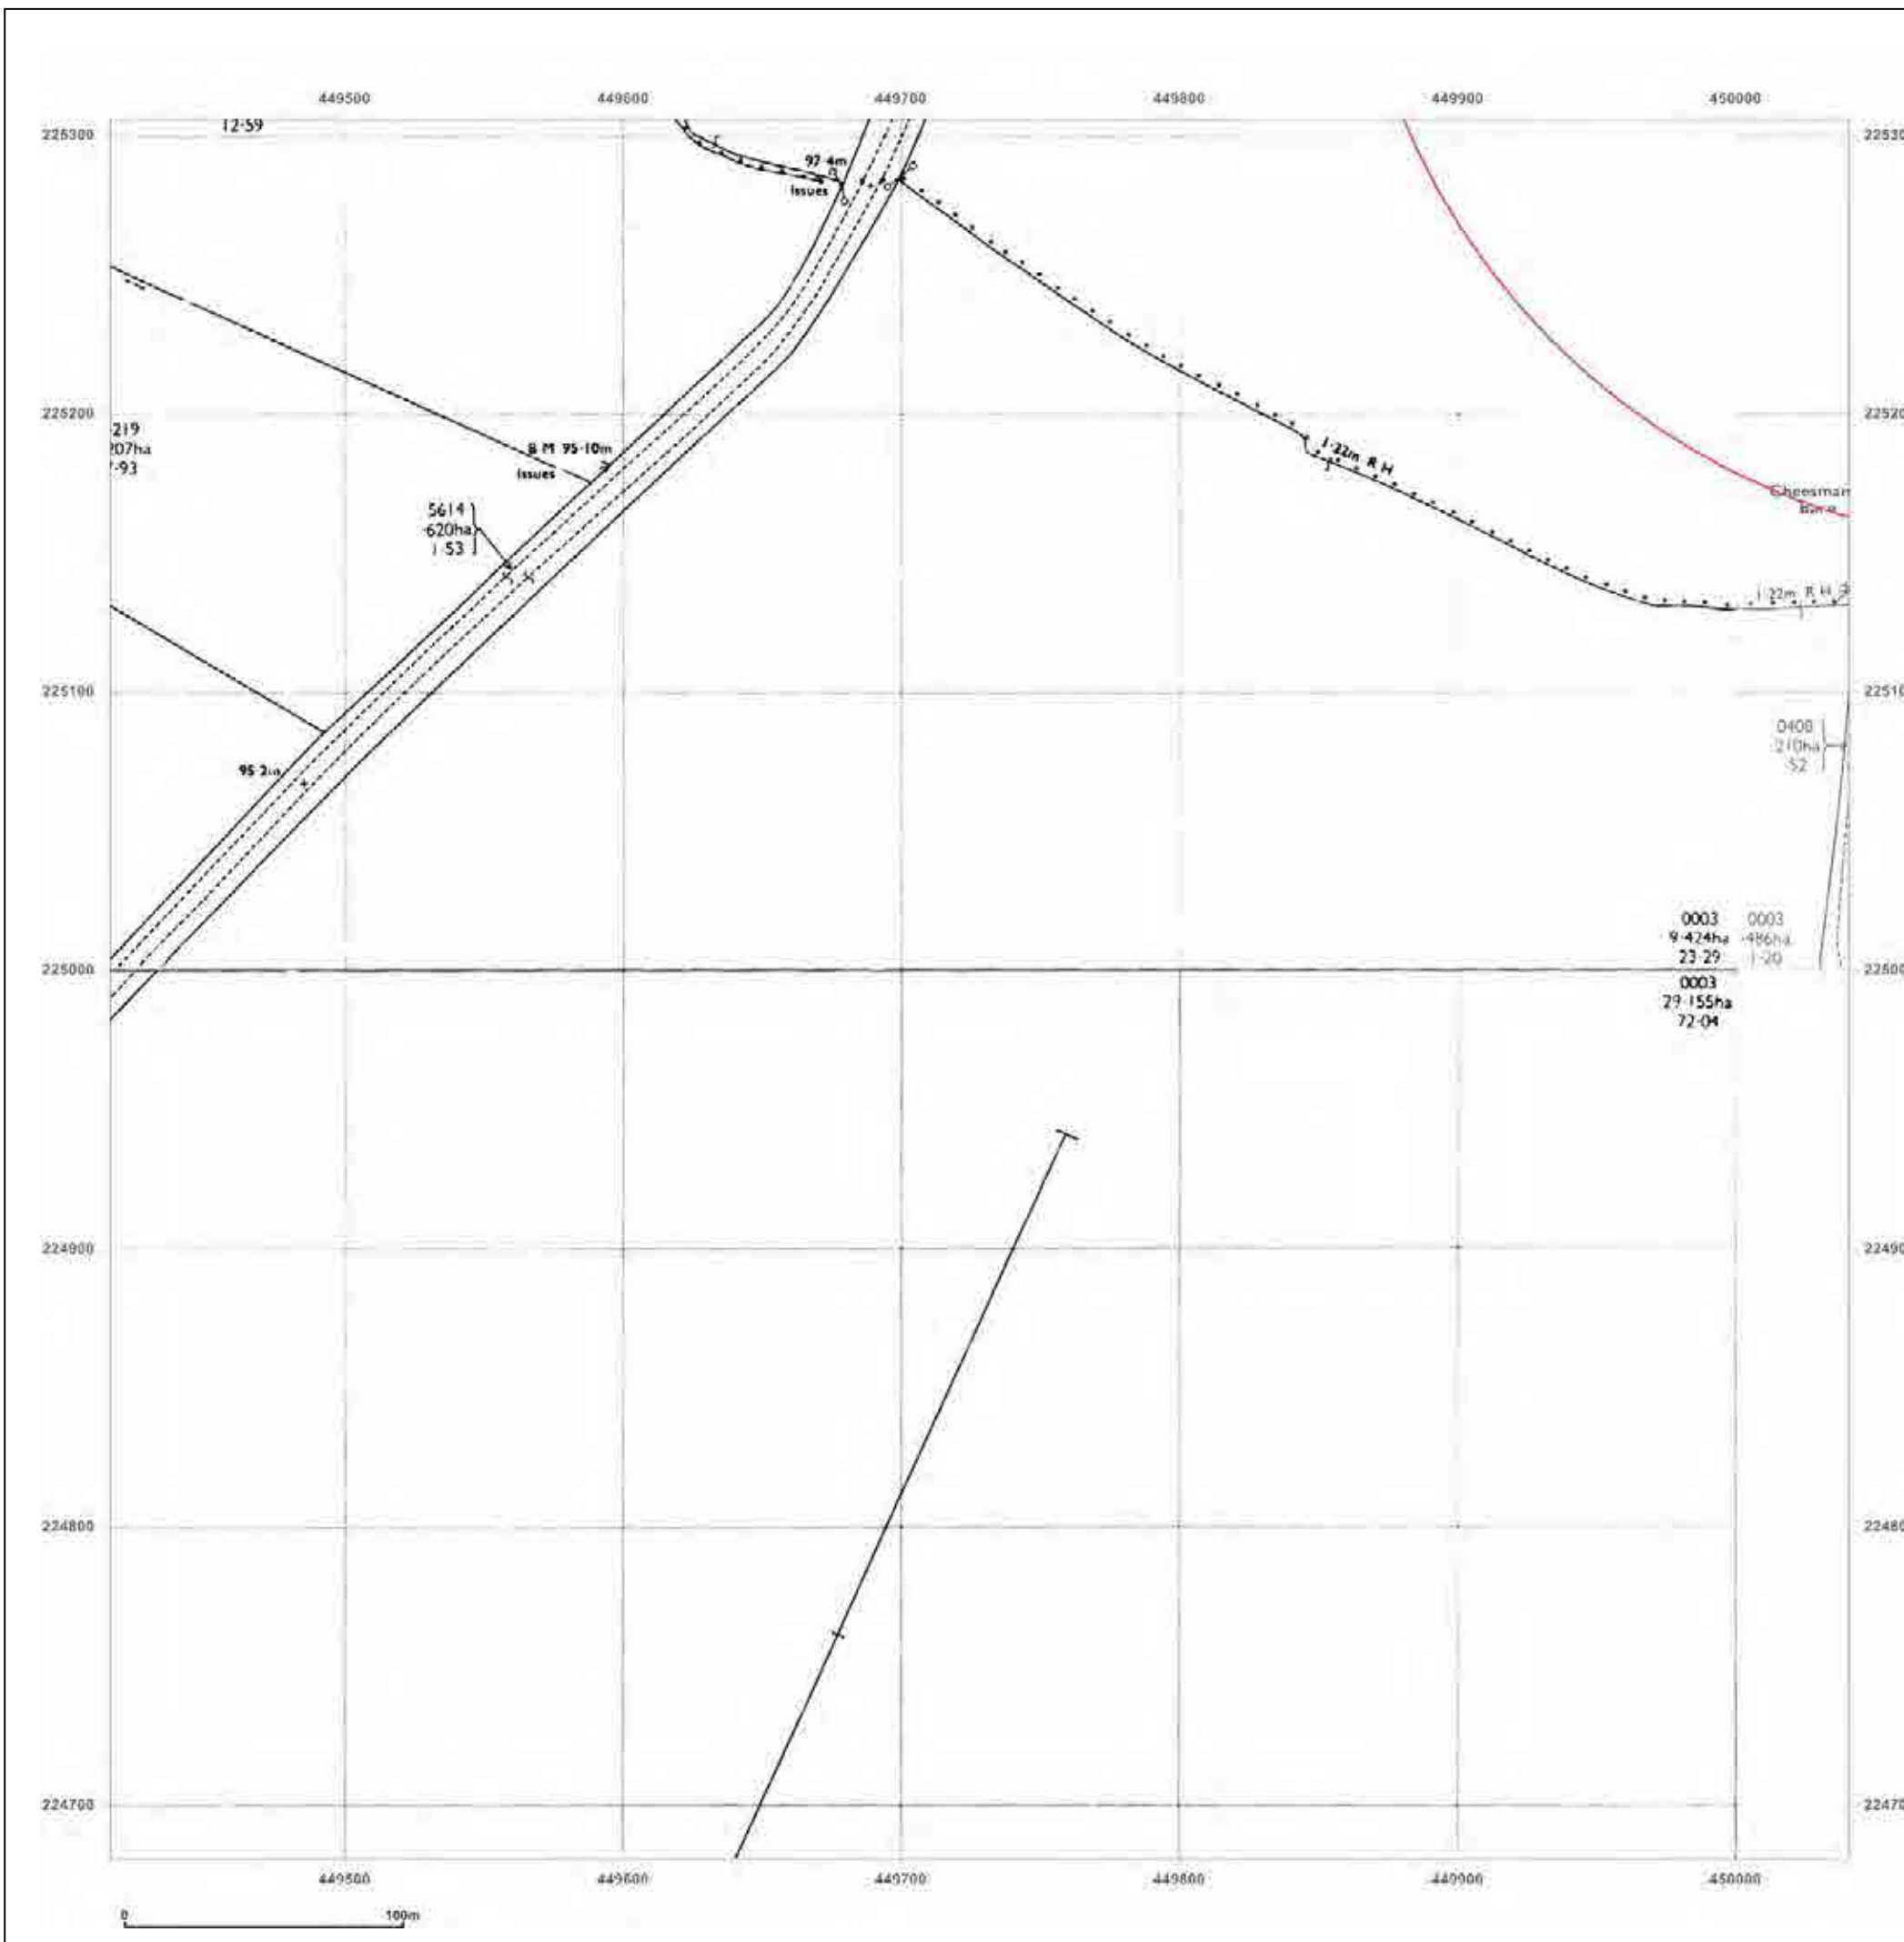

Site Details:

HEYFORD PARK HOUSE, 52
HEYFORD PARK, CAMP ROAD,
UPPER HEYFORD, OX25 5HD

Client Ref: Heyford_Park
Report Ref: GS-4227860_LS_1_1
Grid Ref: 449728, 224993

Map Name: National Grid

Map date: 1974-1975

Scale: 1:2,500

Printed at: 1:2,500

Surveyed N/A
Revised N/A
Edition N/A
Copyright 1974
Levelled N/A

Surveyed 1975
Revised 1975
Edition N/A
Copyright 1975
Levelled 1971

Surveyed N/A
Revised N/A
Edition N/A
Copyright N/A
Levelled N/A

Produced by
Groundsure Insights
T: 08444 159000
E: info@groundsure.com
W: www.groundsure.com

© Crown copyright and database rights 2015 Ordnance Survey 100035207

Production date: 04 September 2017

To view map legend click here [Legend](#)