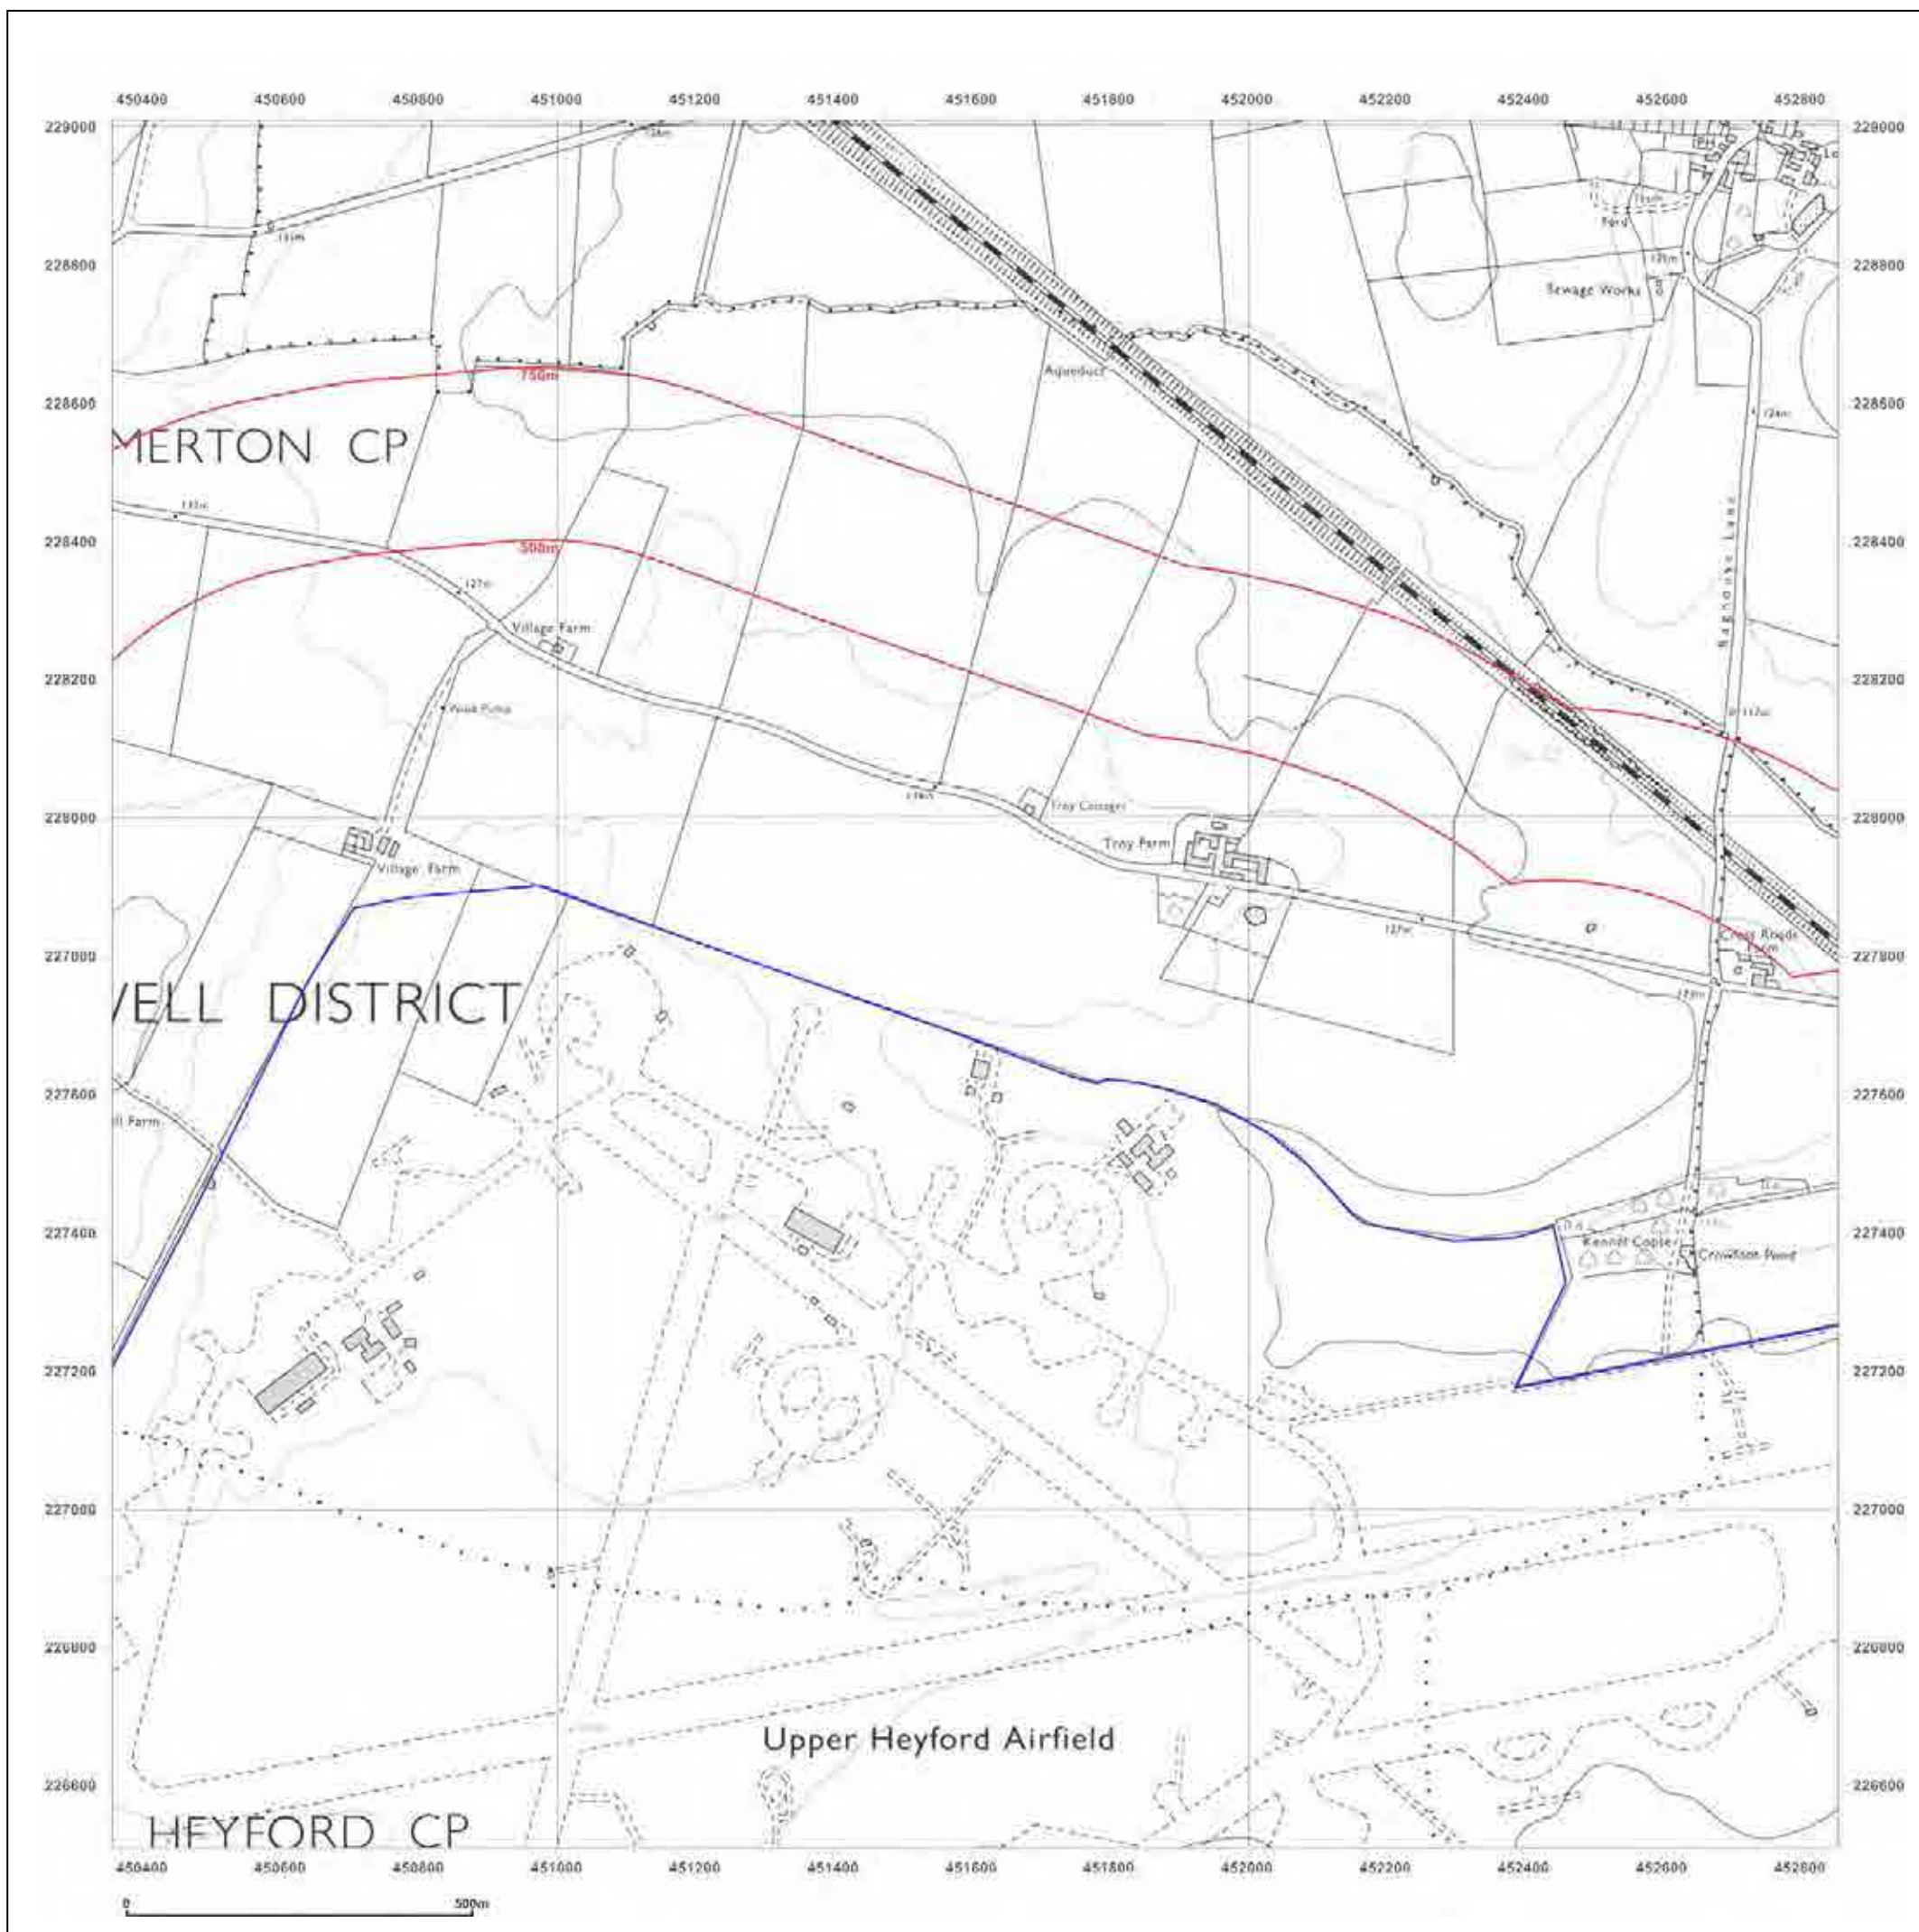

Site Details:

HEYFORD PARK HOUSE, 52
HEYFORD PARK, CAMP ROAD,
UPPER HEYFORD, OX25 5HD

Client Ref: Heyford_Park
Report Ref: GS-4227860_SS_2_2
Grid Ref: 451605, 227760

Map Name: National Grid

Map date: 1980

Scale: 1:10,000

Printed at: 1:10,000

Surveyed 1975
Revised 1980
Edition N/A
Copyright N/A
Levelled N/A

Produced by
Groundsure Insights
T: 08444 159000
E: info@groundsure.com
W: www.groundsure.com

© Crown copyright and database rights 2015 Ordnance Survey 100035207

Production date: 04 September 2017

To view map legend click here [Legend](#)