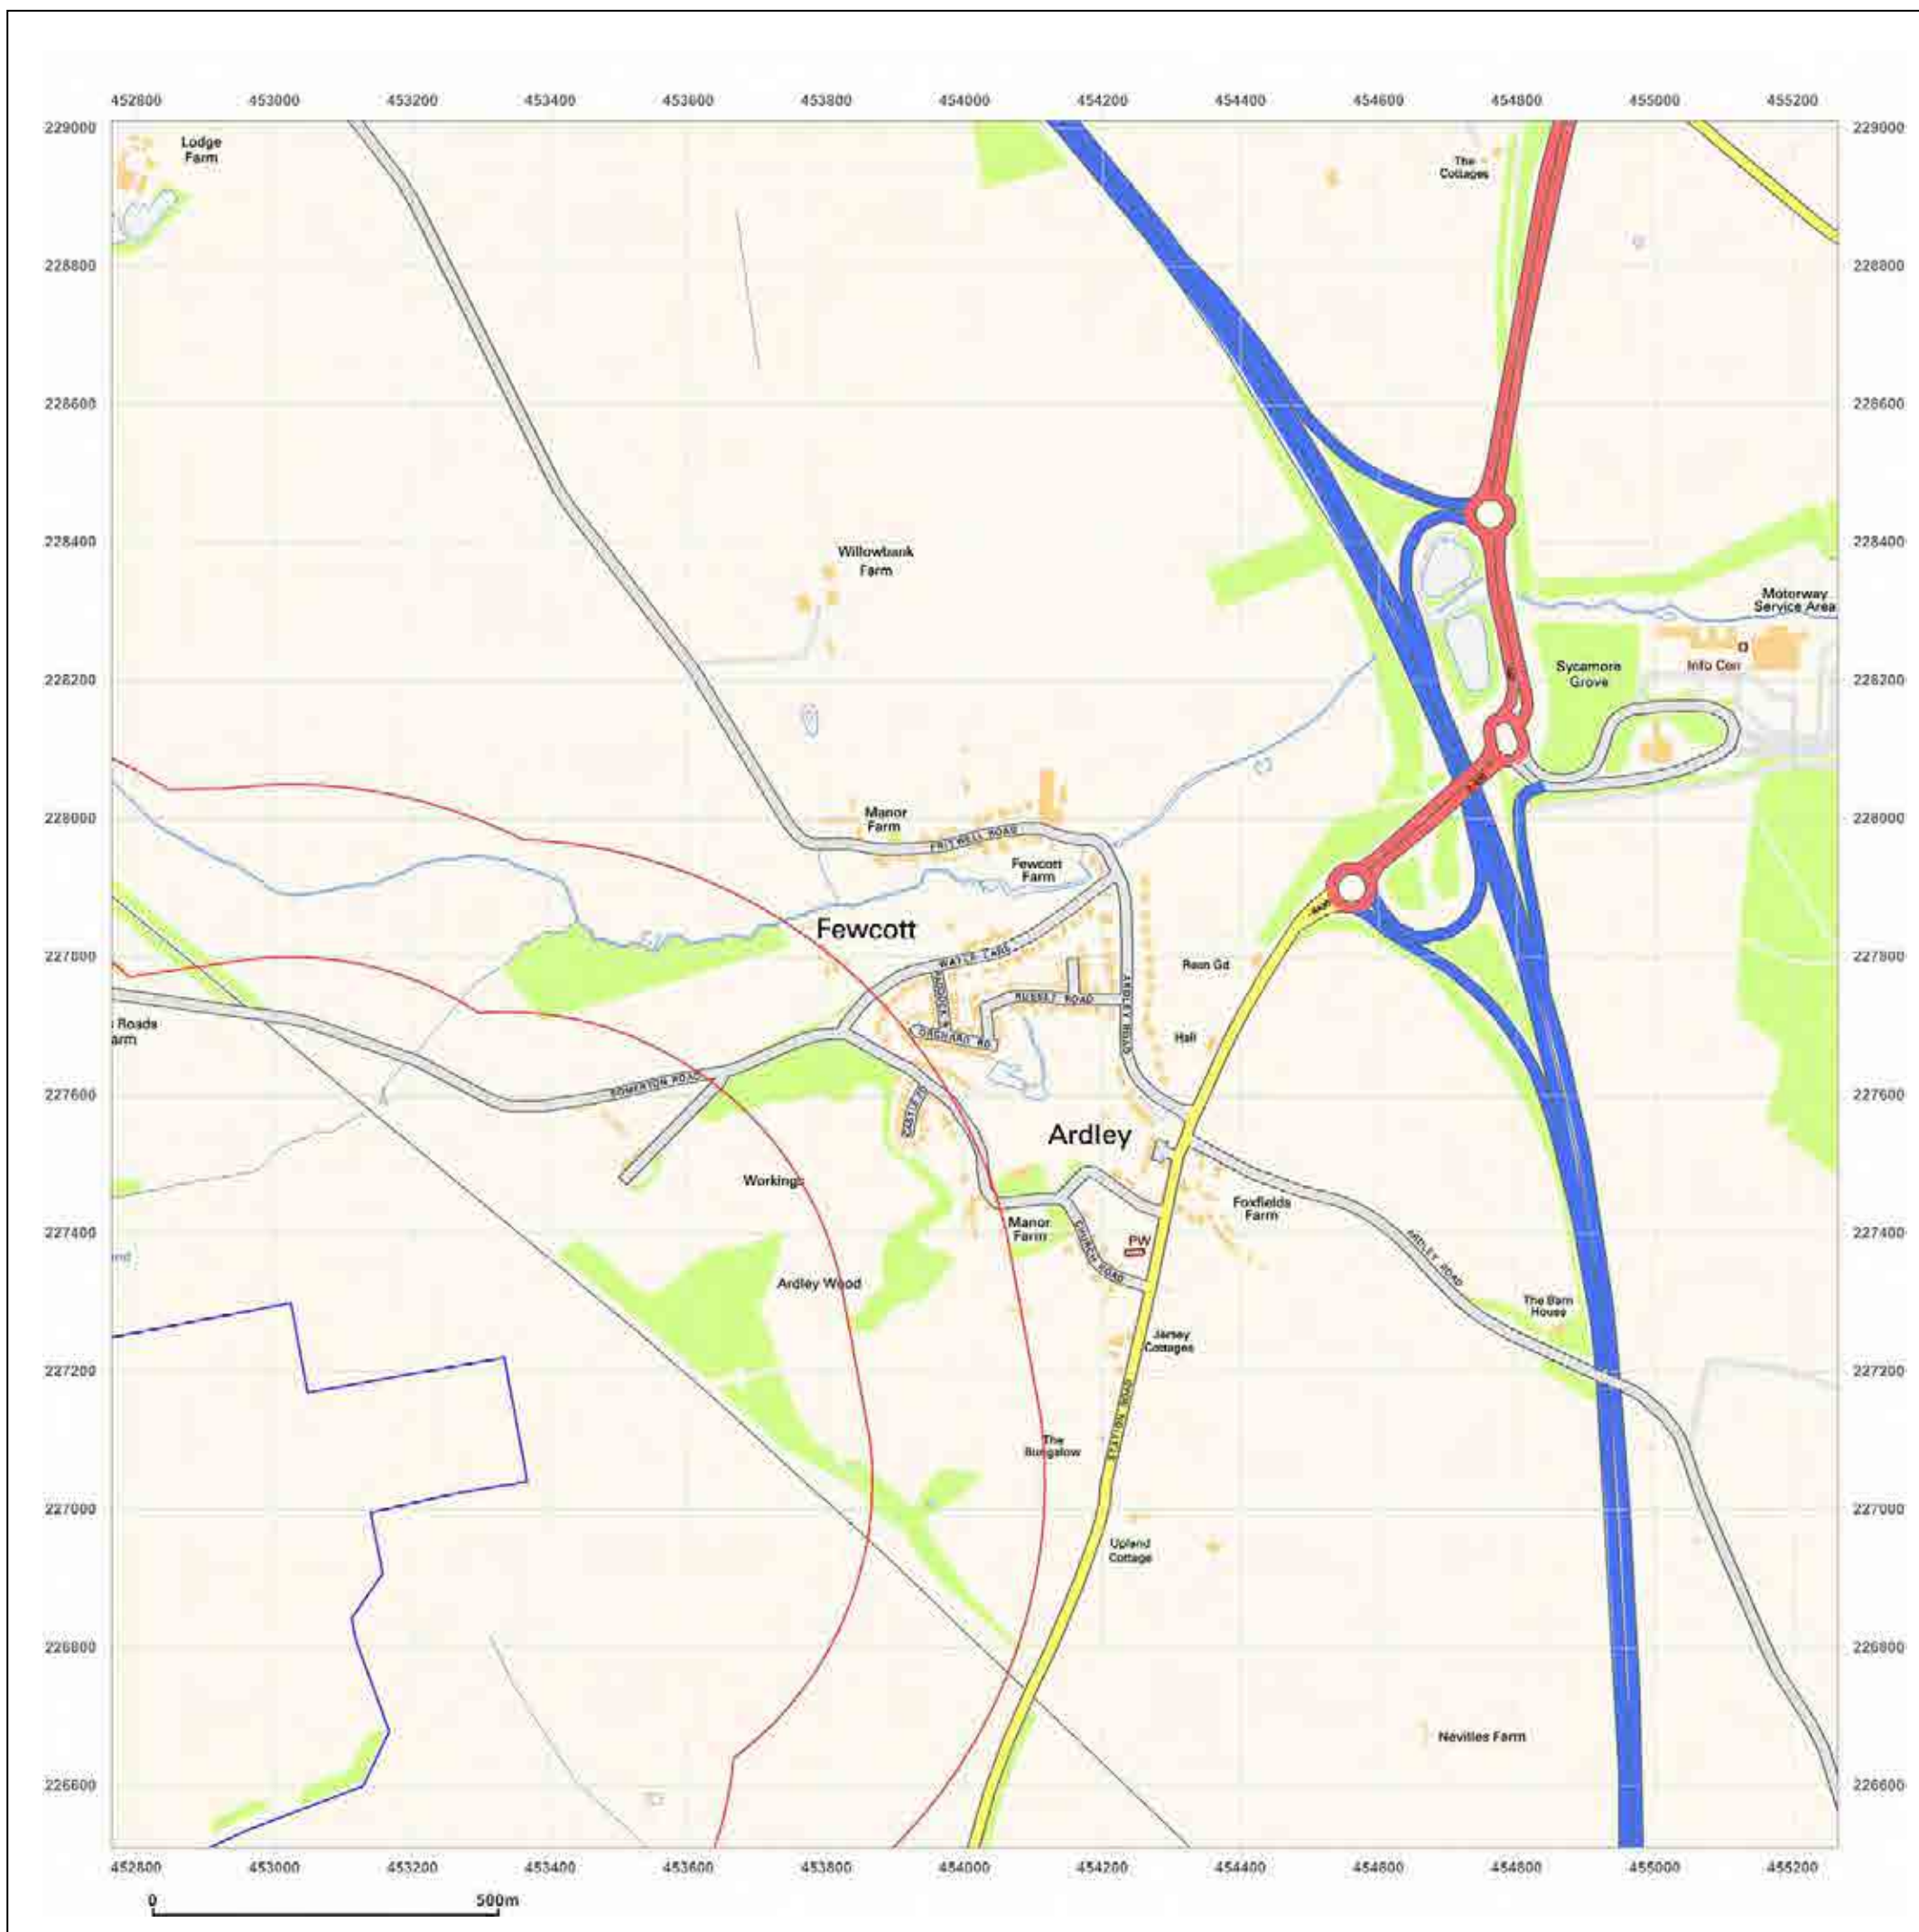

© Crown copyright and database rights 2015 Ordnance Survey 100035207

Production date: 04 September 2017

To view map legend click here [Legend](#)

**Site Details:**

HEYFORD PARK HOUSE, 52  
HEYFORD PARK, CAMP ROAD,  
UPPER HEYFORD, OX25 5HD