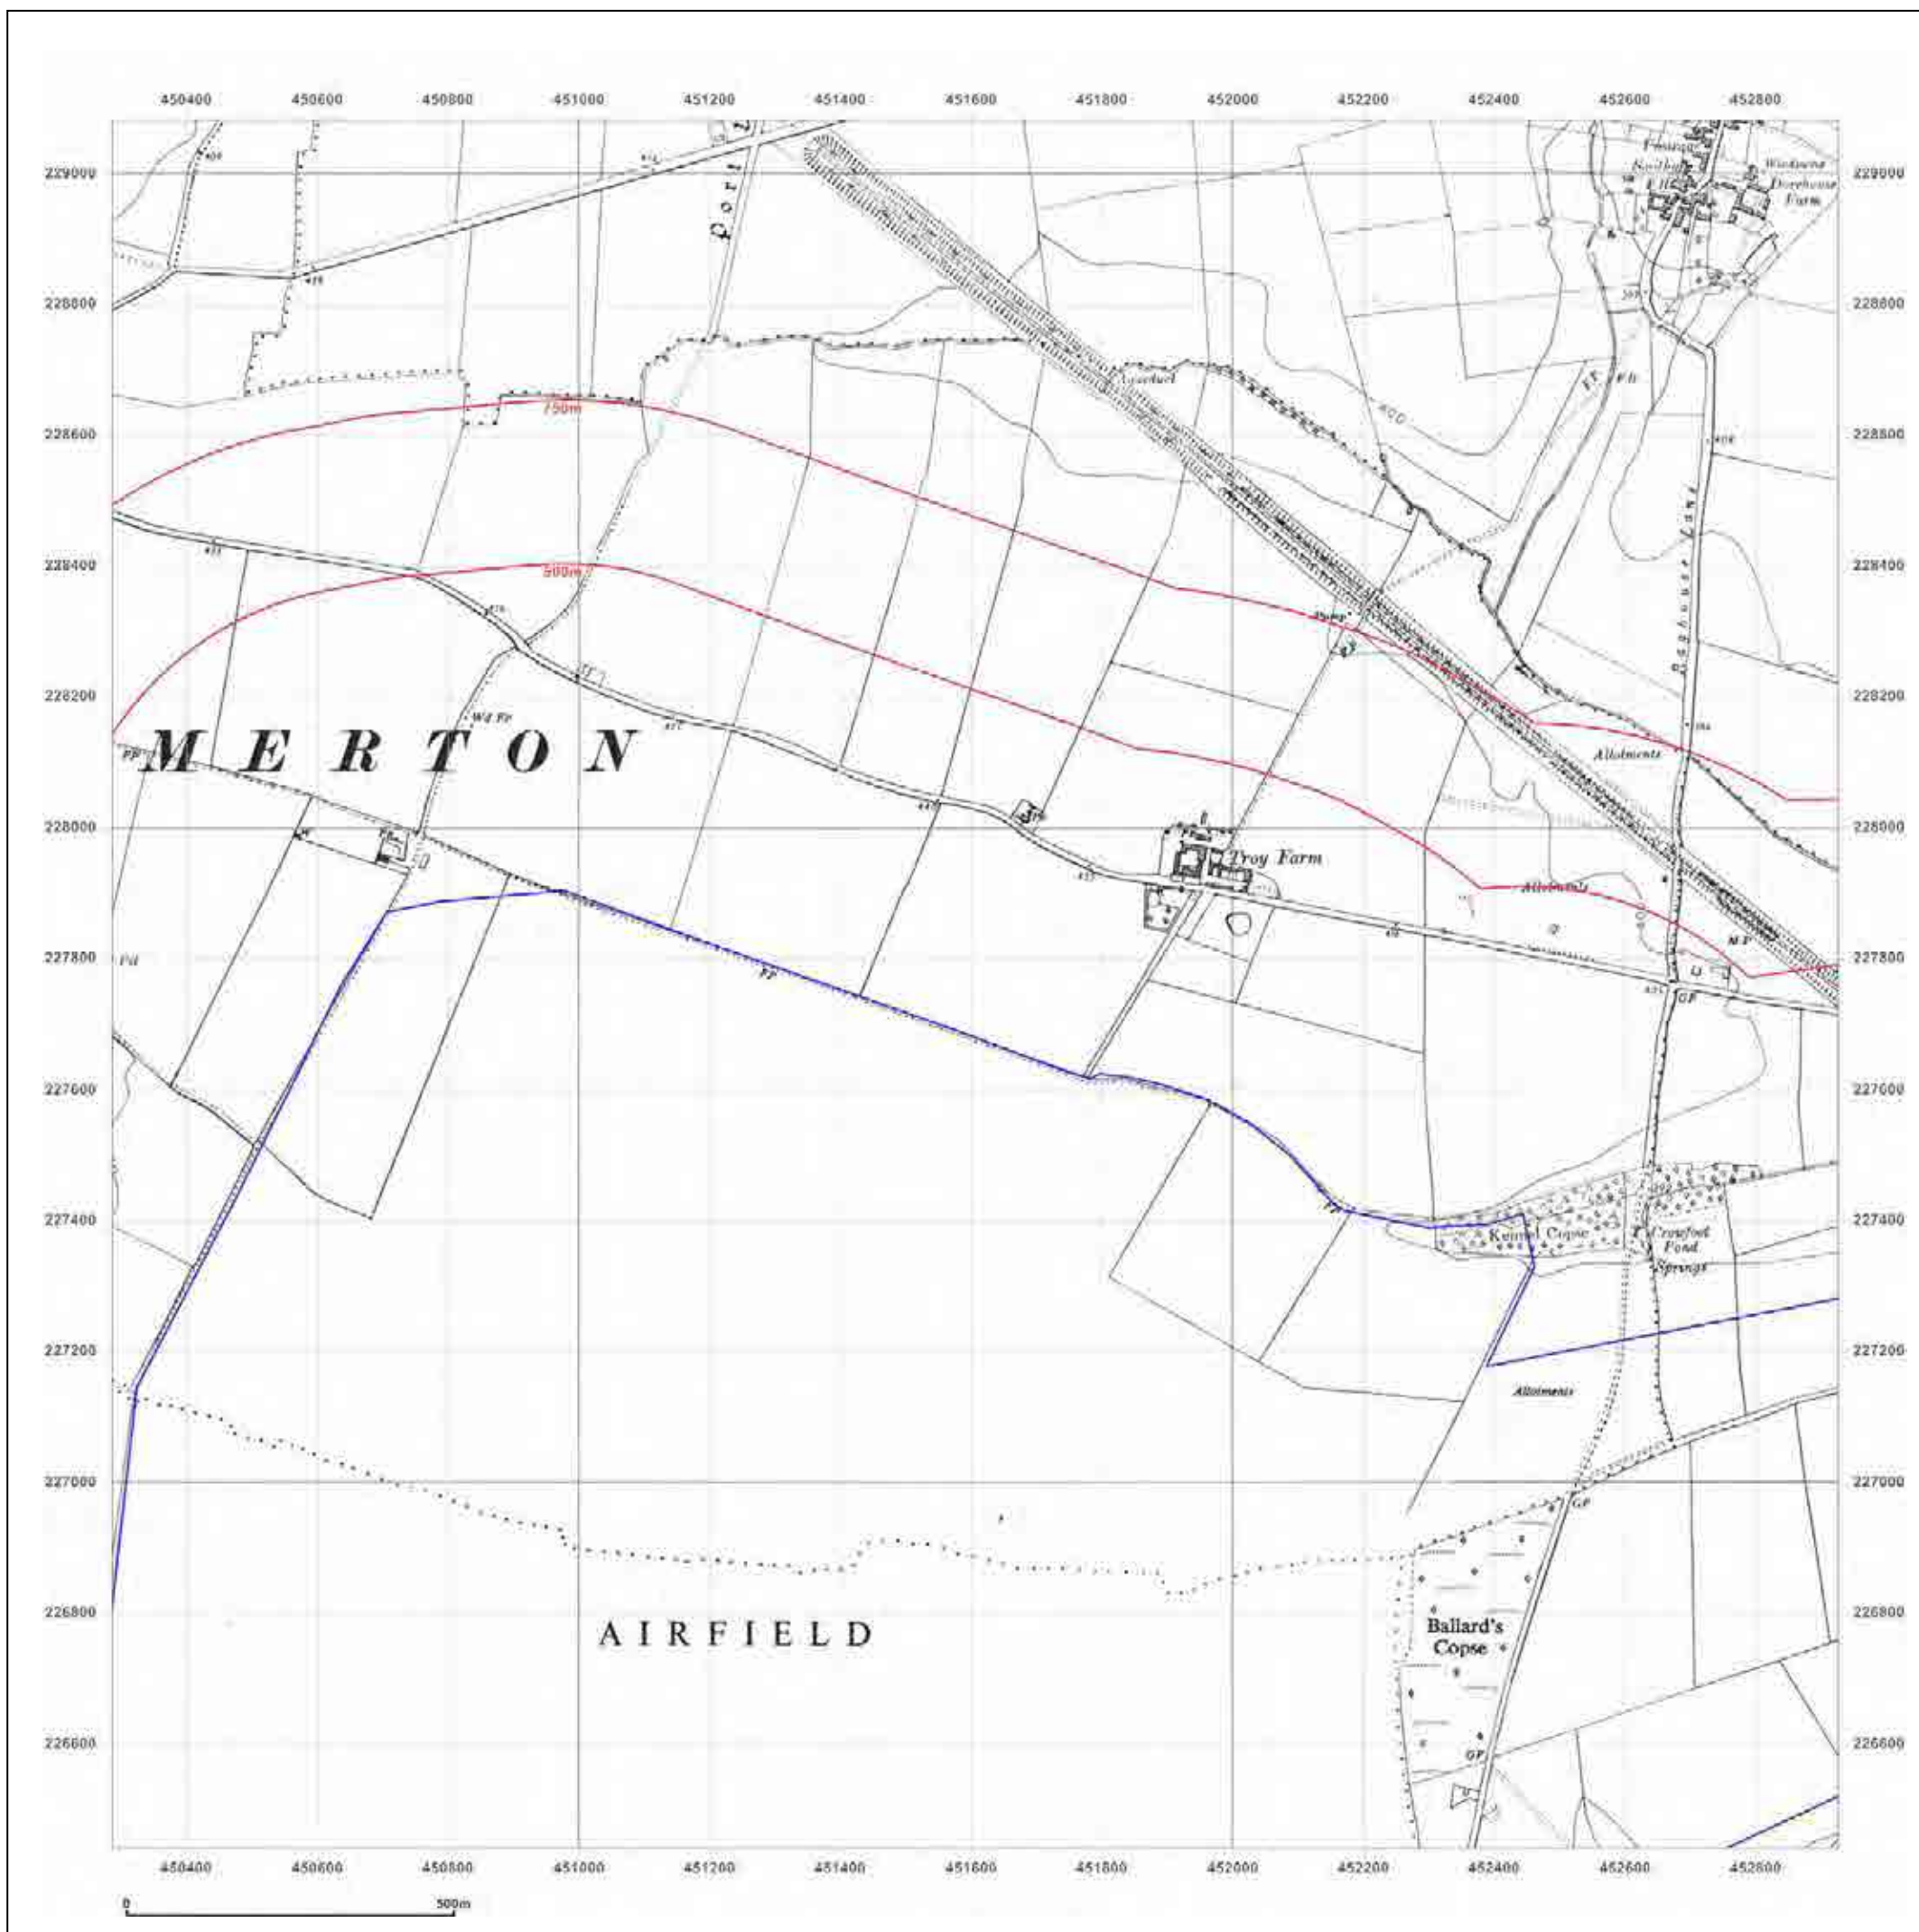

Site Details:

HEYFORD PARK HOUSE, 52
HEYFORD PARK, CAMP ROAD,
UPPER HEYFORD, OX25 5HD

Client Ref: Heyford_Park
Report Ref: GS-4227860_SS_2_2
Grid Ref: 451605, 227760

Map Name: Provisional

Map date: 1954

Scale: 1:10,560

Printed at: 1:10,560

Surveyed N/A
Revised 1954
Edition N/A
Copyright N/A
Levelled N/A

Produced by
Groundsure Insights
T: 08444 159000
E: info@groundsure.com
W: www.groundsure.com

© Crown copyright and database rights 2015 Ordnance Survey 100035207

Production date: 04 September 2017

To view map legend click here [Legend](#)