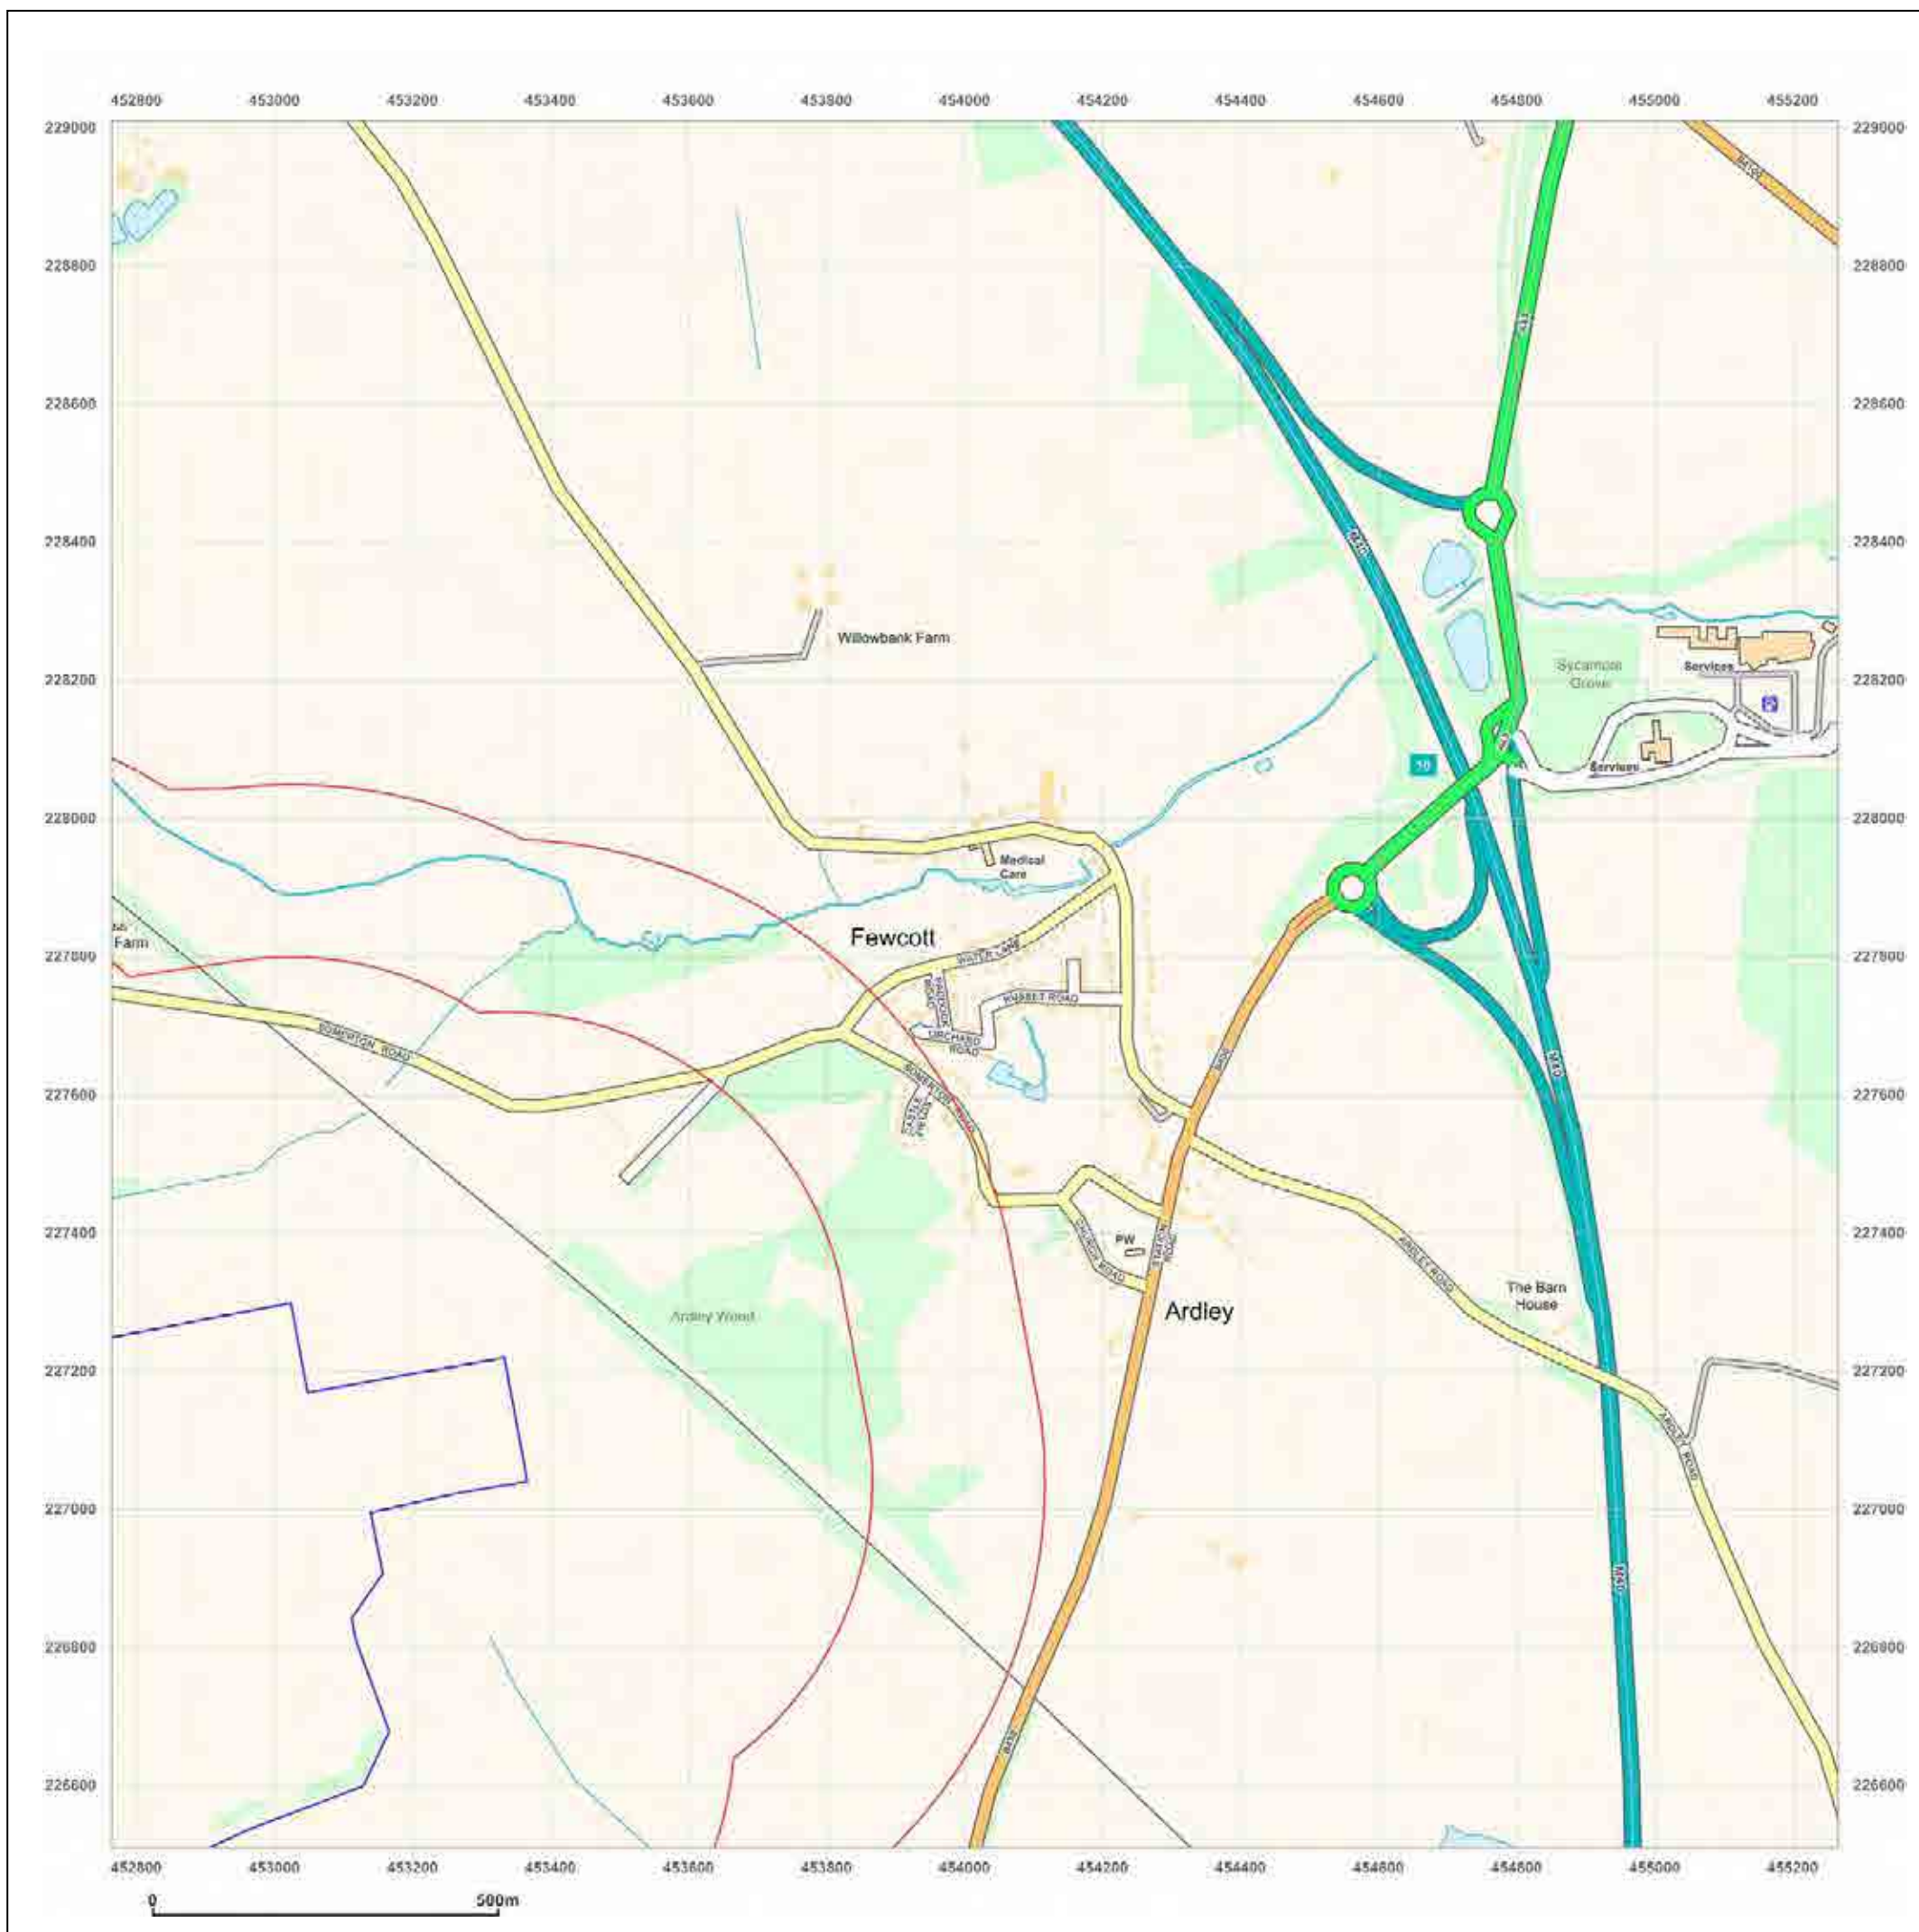

© Crown copyright and database rights 2015 Ordnance Survey 100035207

Production date: 04 September 2017

To view map legend click here [Legend](#)

1:2500 Scale Grid Index

**Site Details:**

HEYFORD PARK HOUSE, 52  
HEYFORD PARK, CAMP ROAD,  
UPPER HEYFORD, OX25 5HD