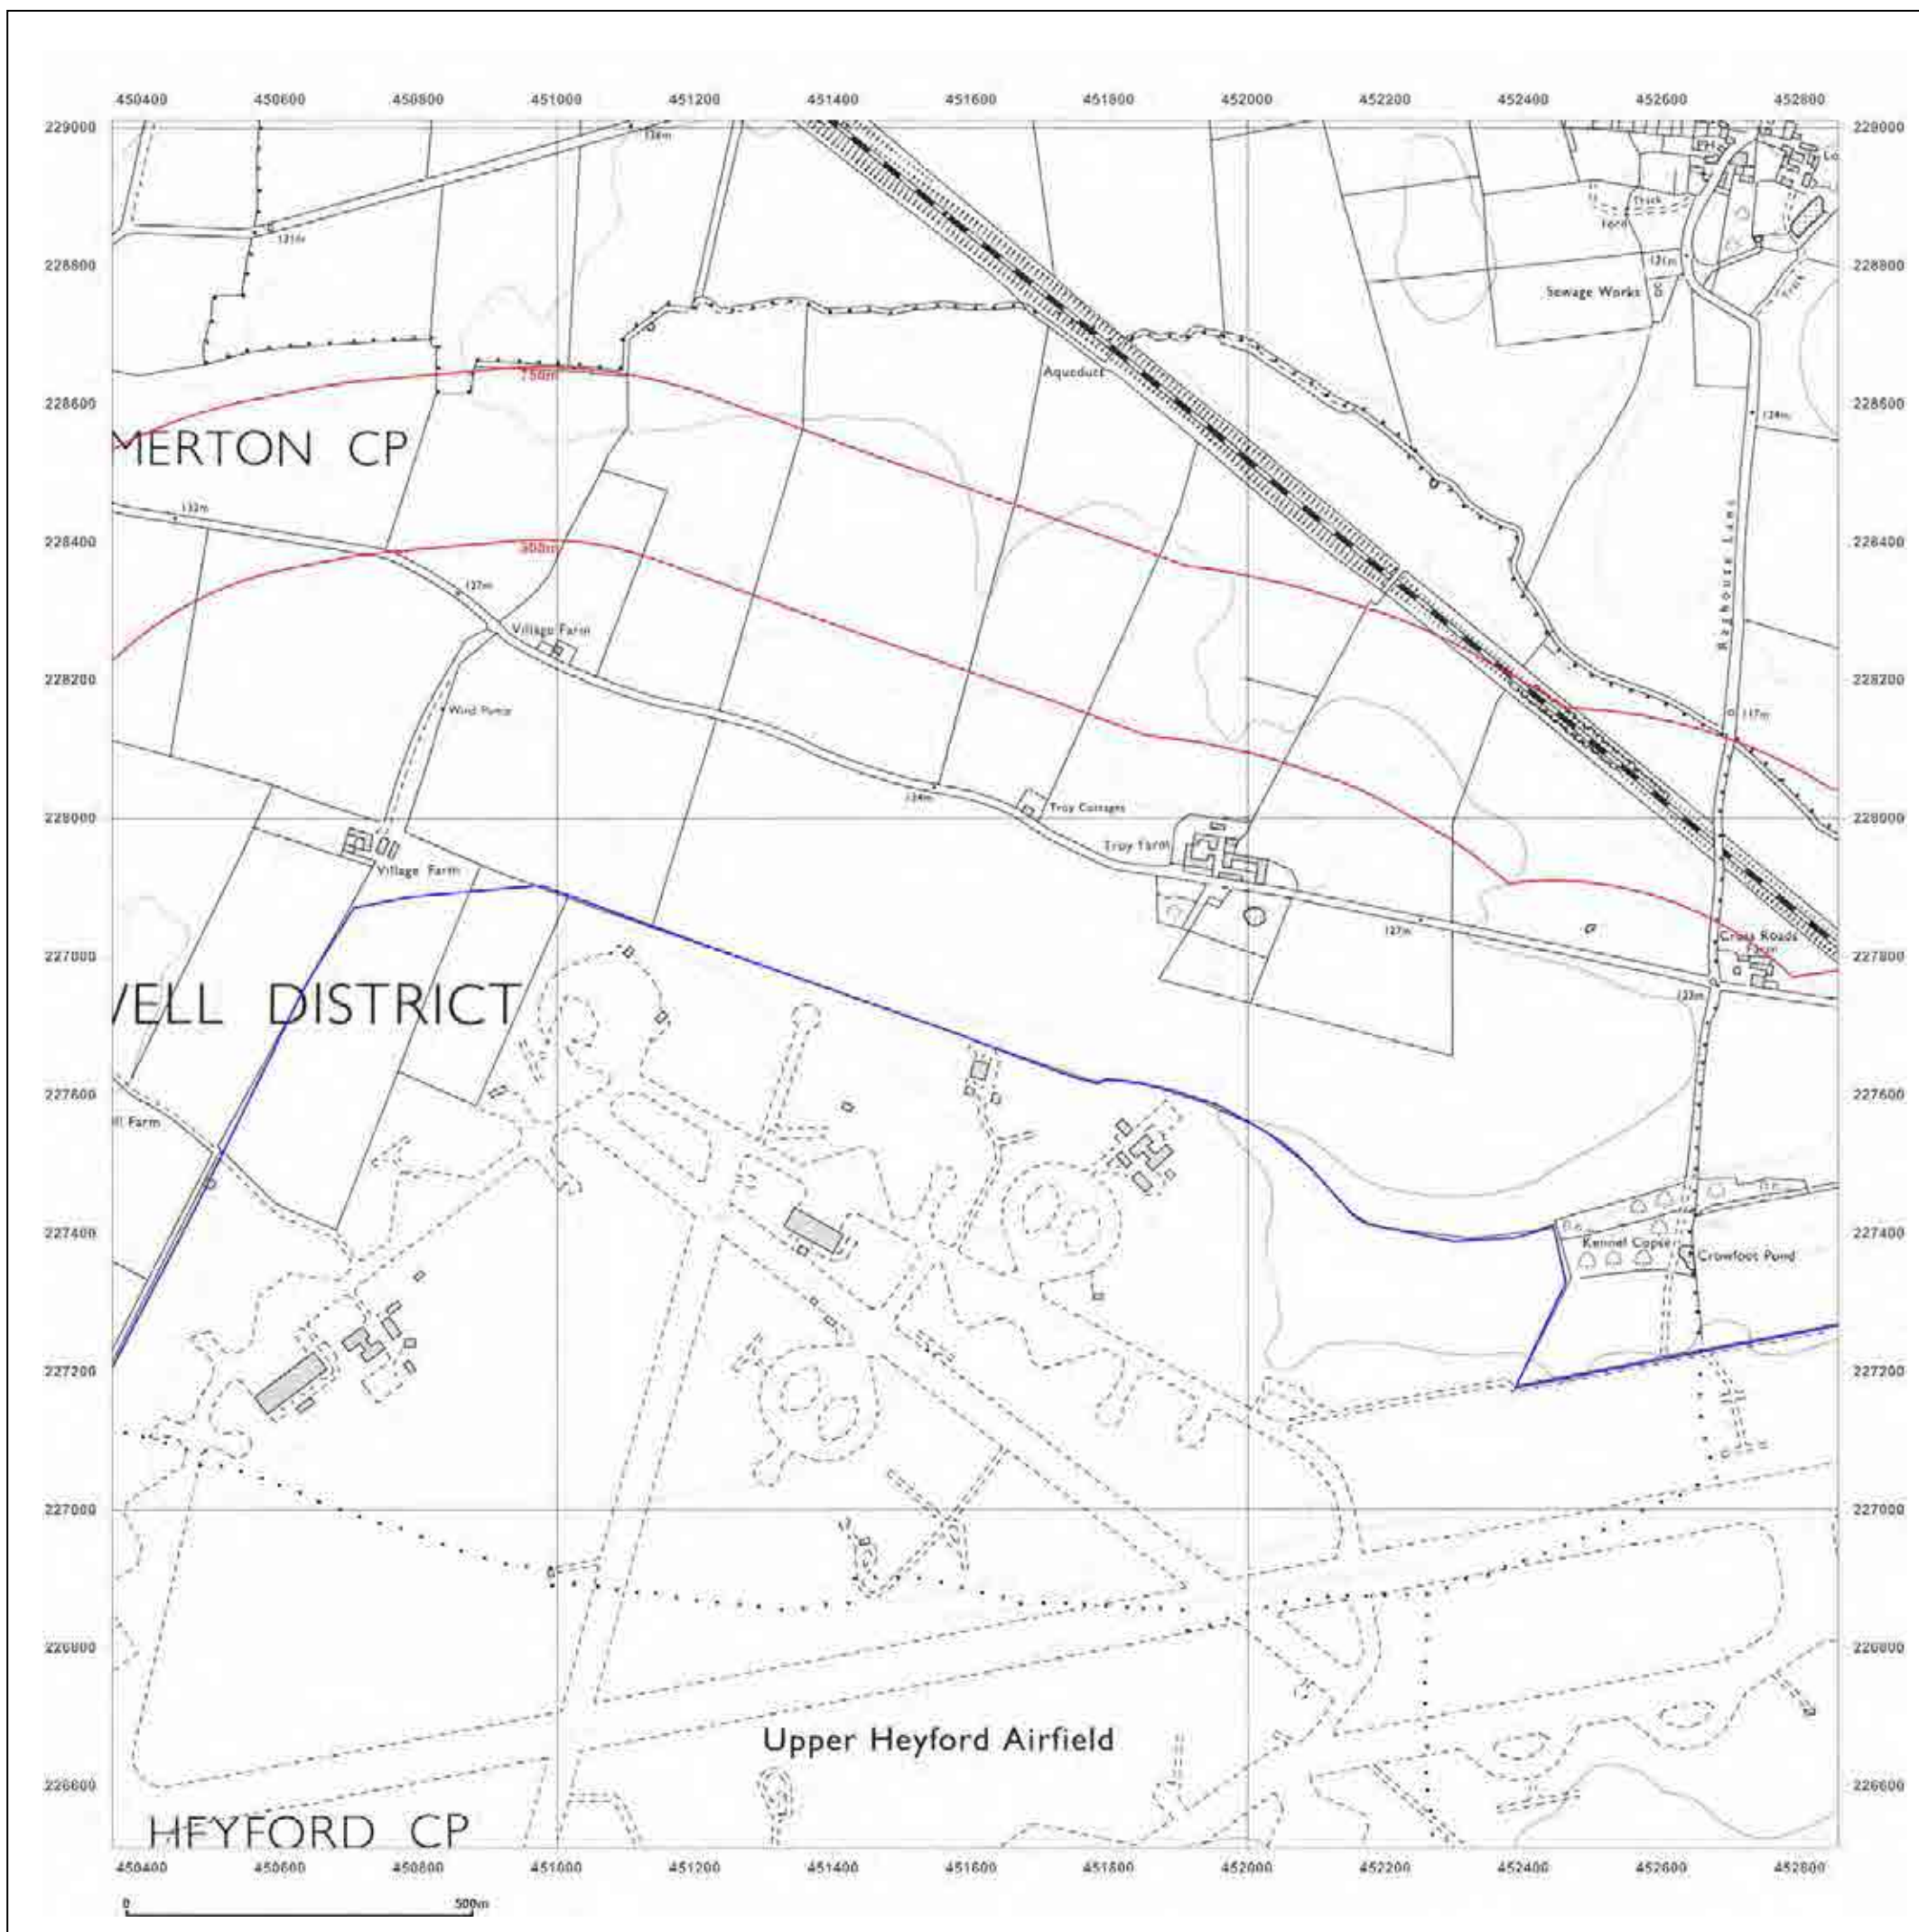

Site Details:

HEYFORD PARK HOUSE, 52
HEYFORD PARK, CAMP ROAD,
UPPER HEYFORD, OX25 5HD

Client Ref: Heyford_Park
Report Ref: GS-4227860_SS_2_2
Grid Ref: 451605, 227760

Map Name: National Grid

Map date: 1992

Scale: 1:10,000

Printed at: 1:10,000

Surveyed 1975
Revised 1992
Edition N/A
Copyright N/A
Levelled N/A

Produced by
Groundsure Insights
T: 08444 159000
E: info@groundsure.com
W: www.groundsure.com

© Crown copyright and database rights 2015 Ordnance Survey 100035207

Production date: 04 September 2017

To view map legend click here [Legend](#)