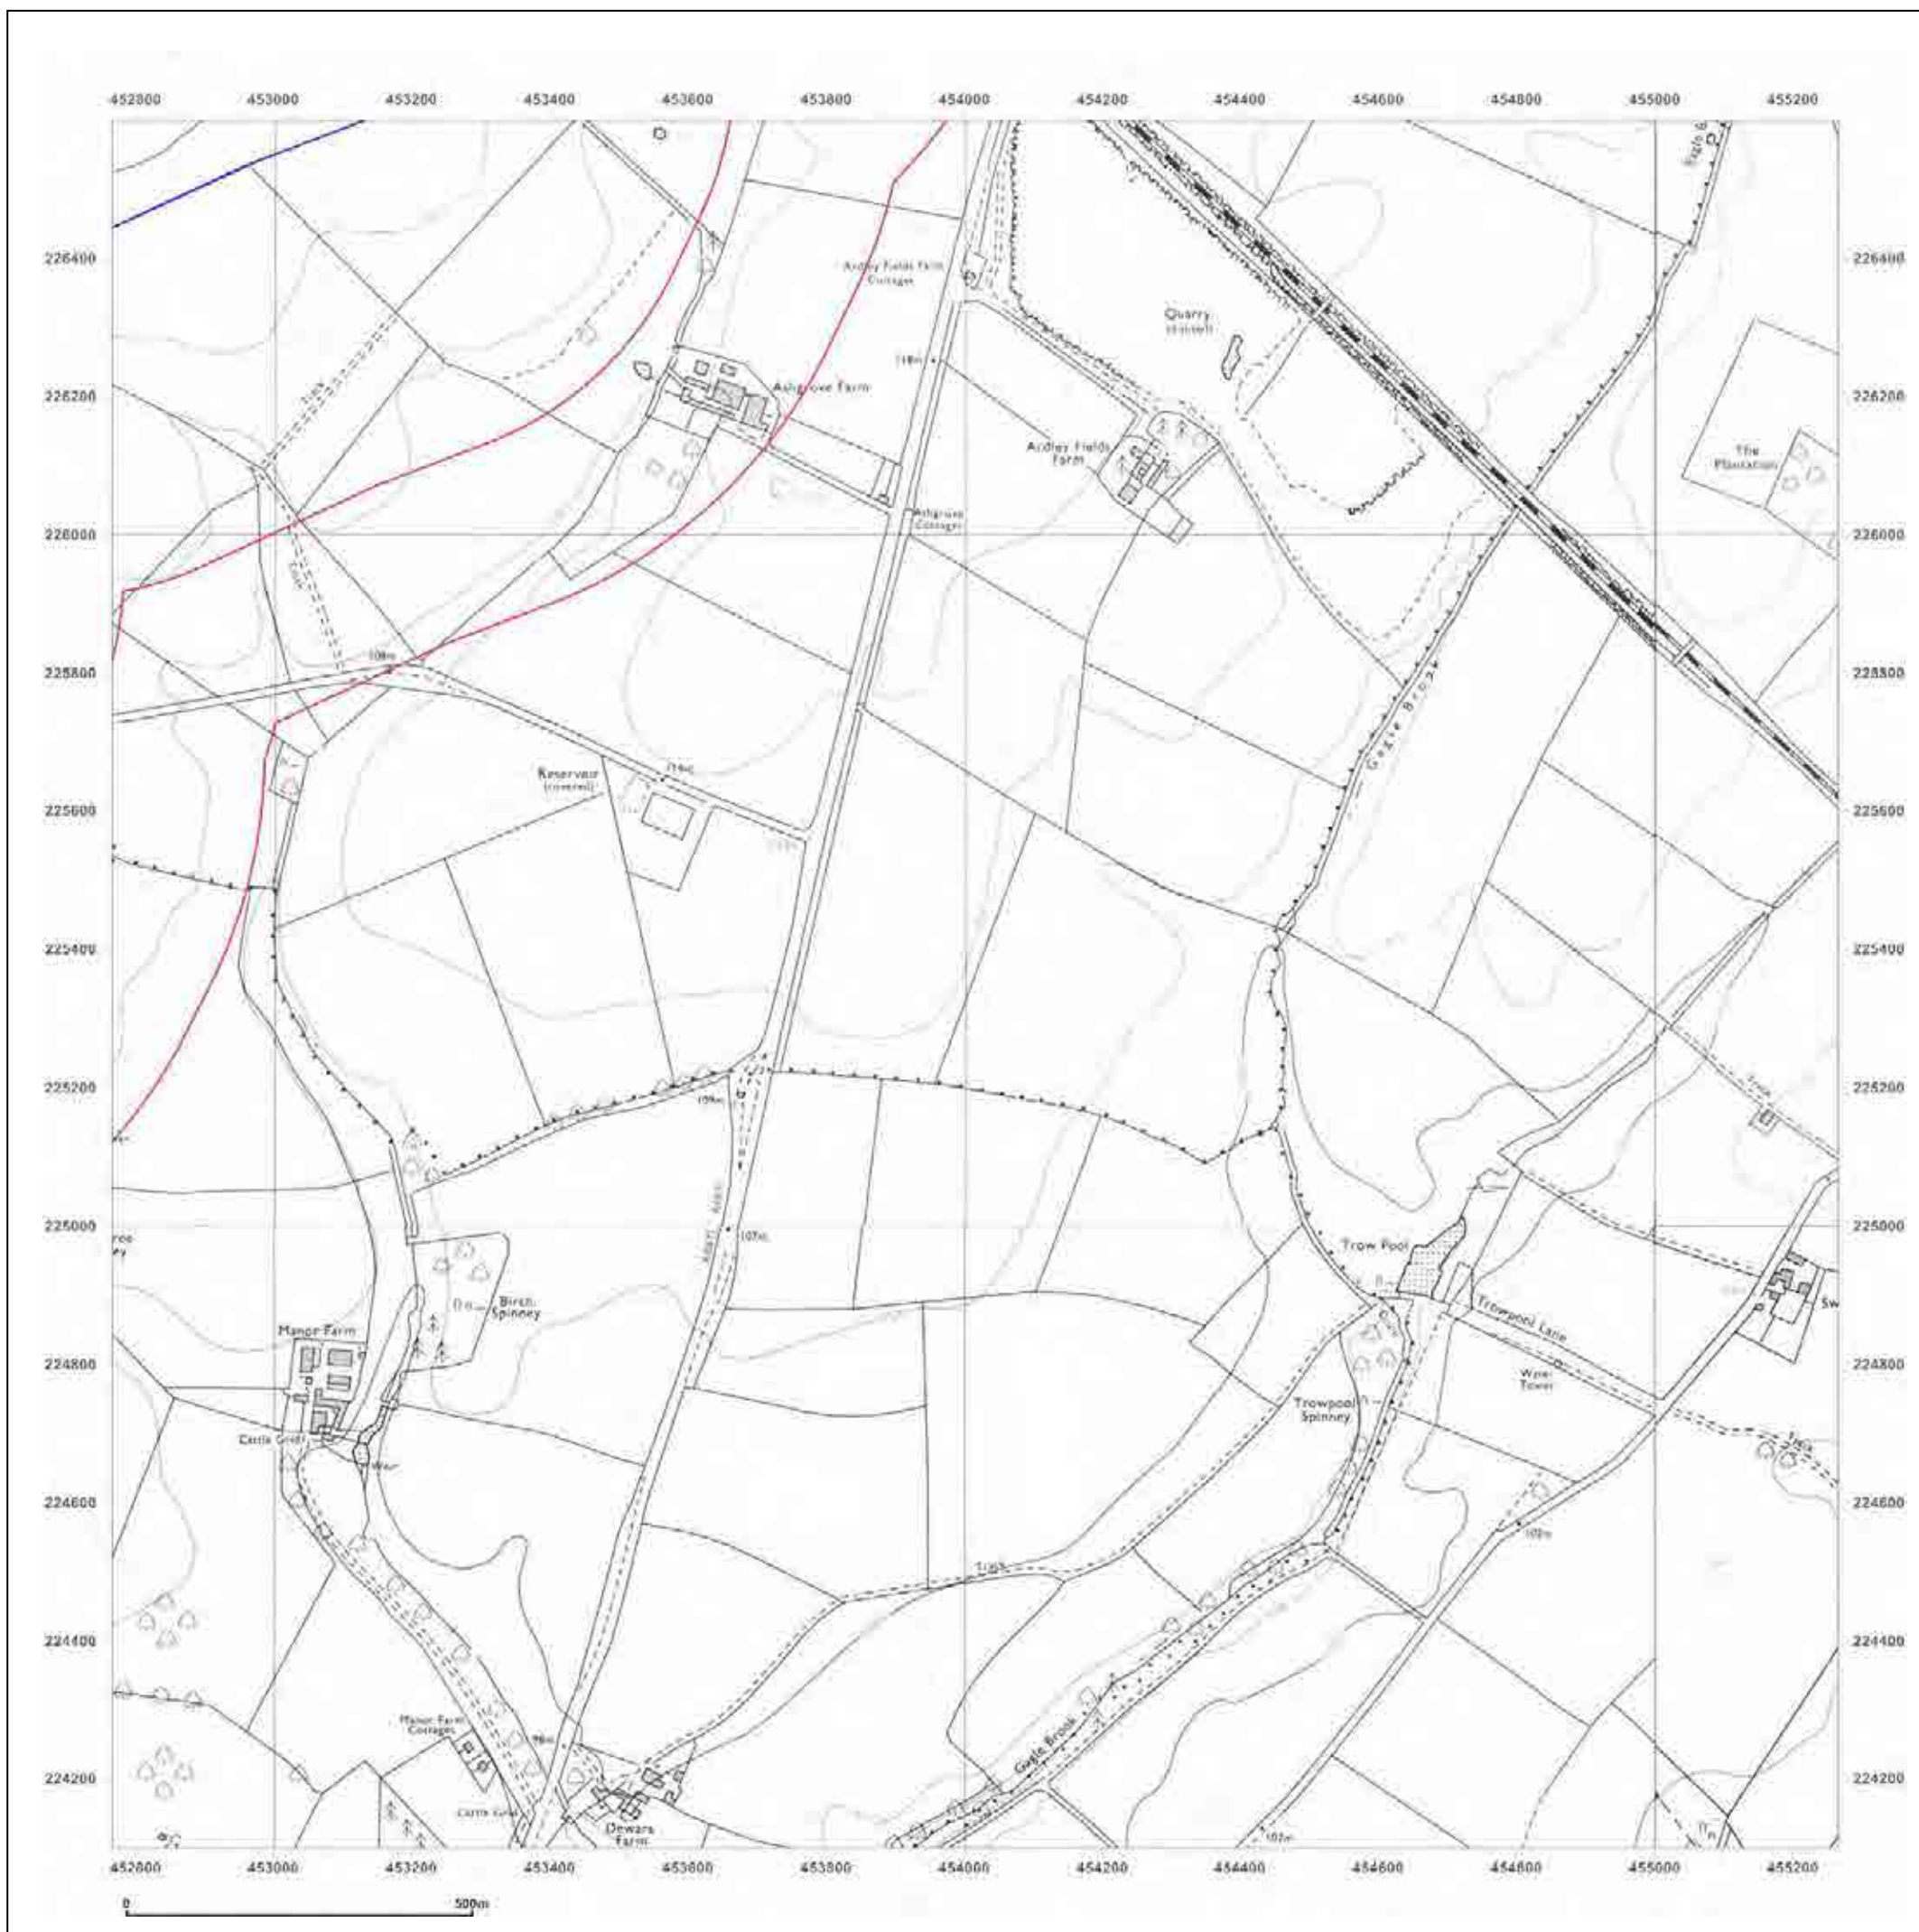

Site Details:

HEYFORD PARK HOUSE, 52
HEYFORD PARK, CAMP ROAD,
UPPER HEYFORD, OX25 5HD

Client Ref: Heyford_Park
Report Ref: GS-4227860_SS_3_1
Grid Ref: 454015, 225350

Map Name: National Grid

Map date: 1980-1985

Scale: 1:10,000

Printed at: 1:10,000

Surveyed 1975
Revised 1980
Edition N/A
Copyright N/A
Levelled N/A

Surveyed 1975
Revised 1980
Edition N/A
Copyright N/A
Levelled N/A

Surveyed 1977
Revised 1981
Edition N/A
Copyright N/A
Levelled N/A

Surveyed 1983
Revised 1985
Edition N/A
Copyright N/A
Levelled N/A

Produced by
Groundsure Insights
T: 08444 159000
E: info@groundsure.com
W: www.groundsure.com

© Crown copyright and database rights 2015 Ordnance Survey 100035207

Production date: 04 September 2017

To view map legend click here [Legend](#)