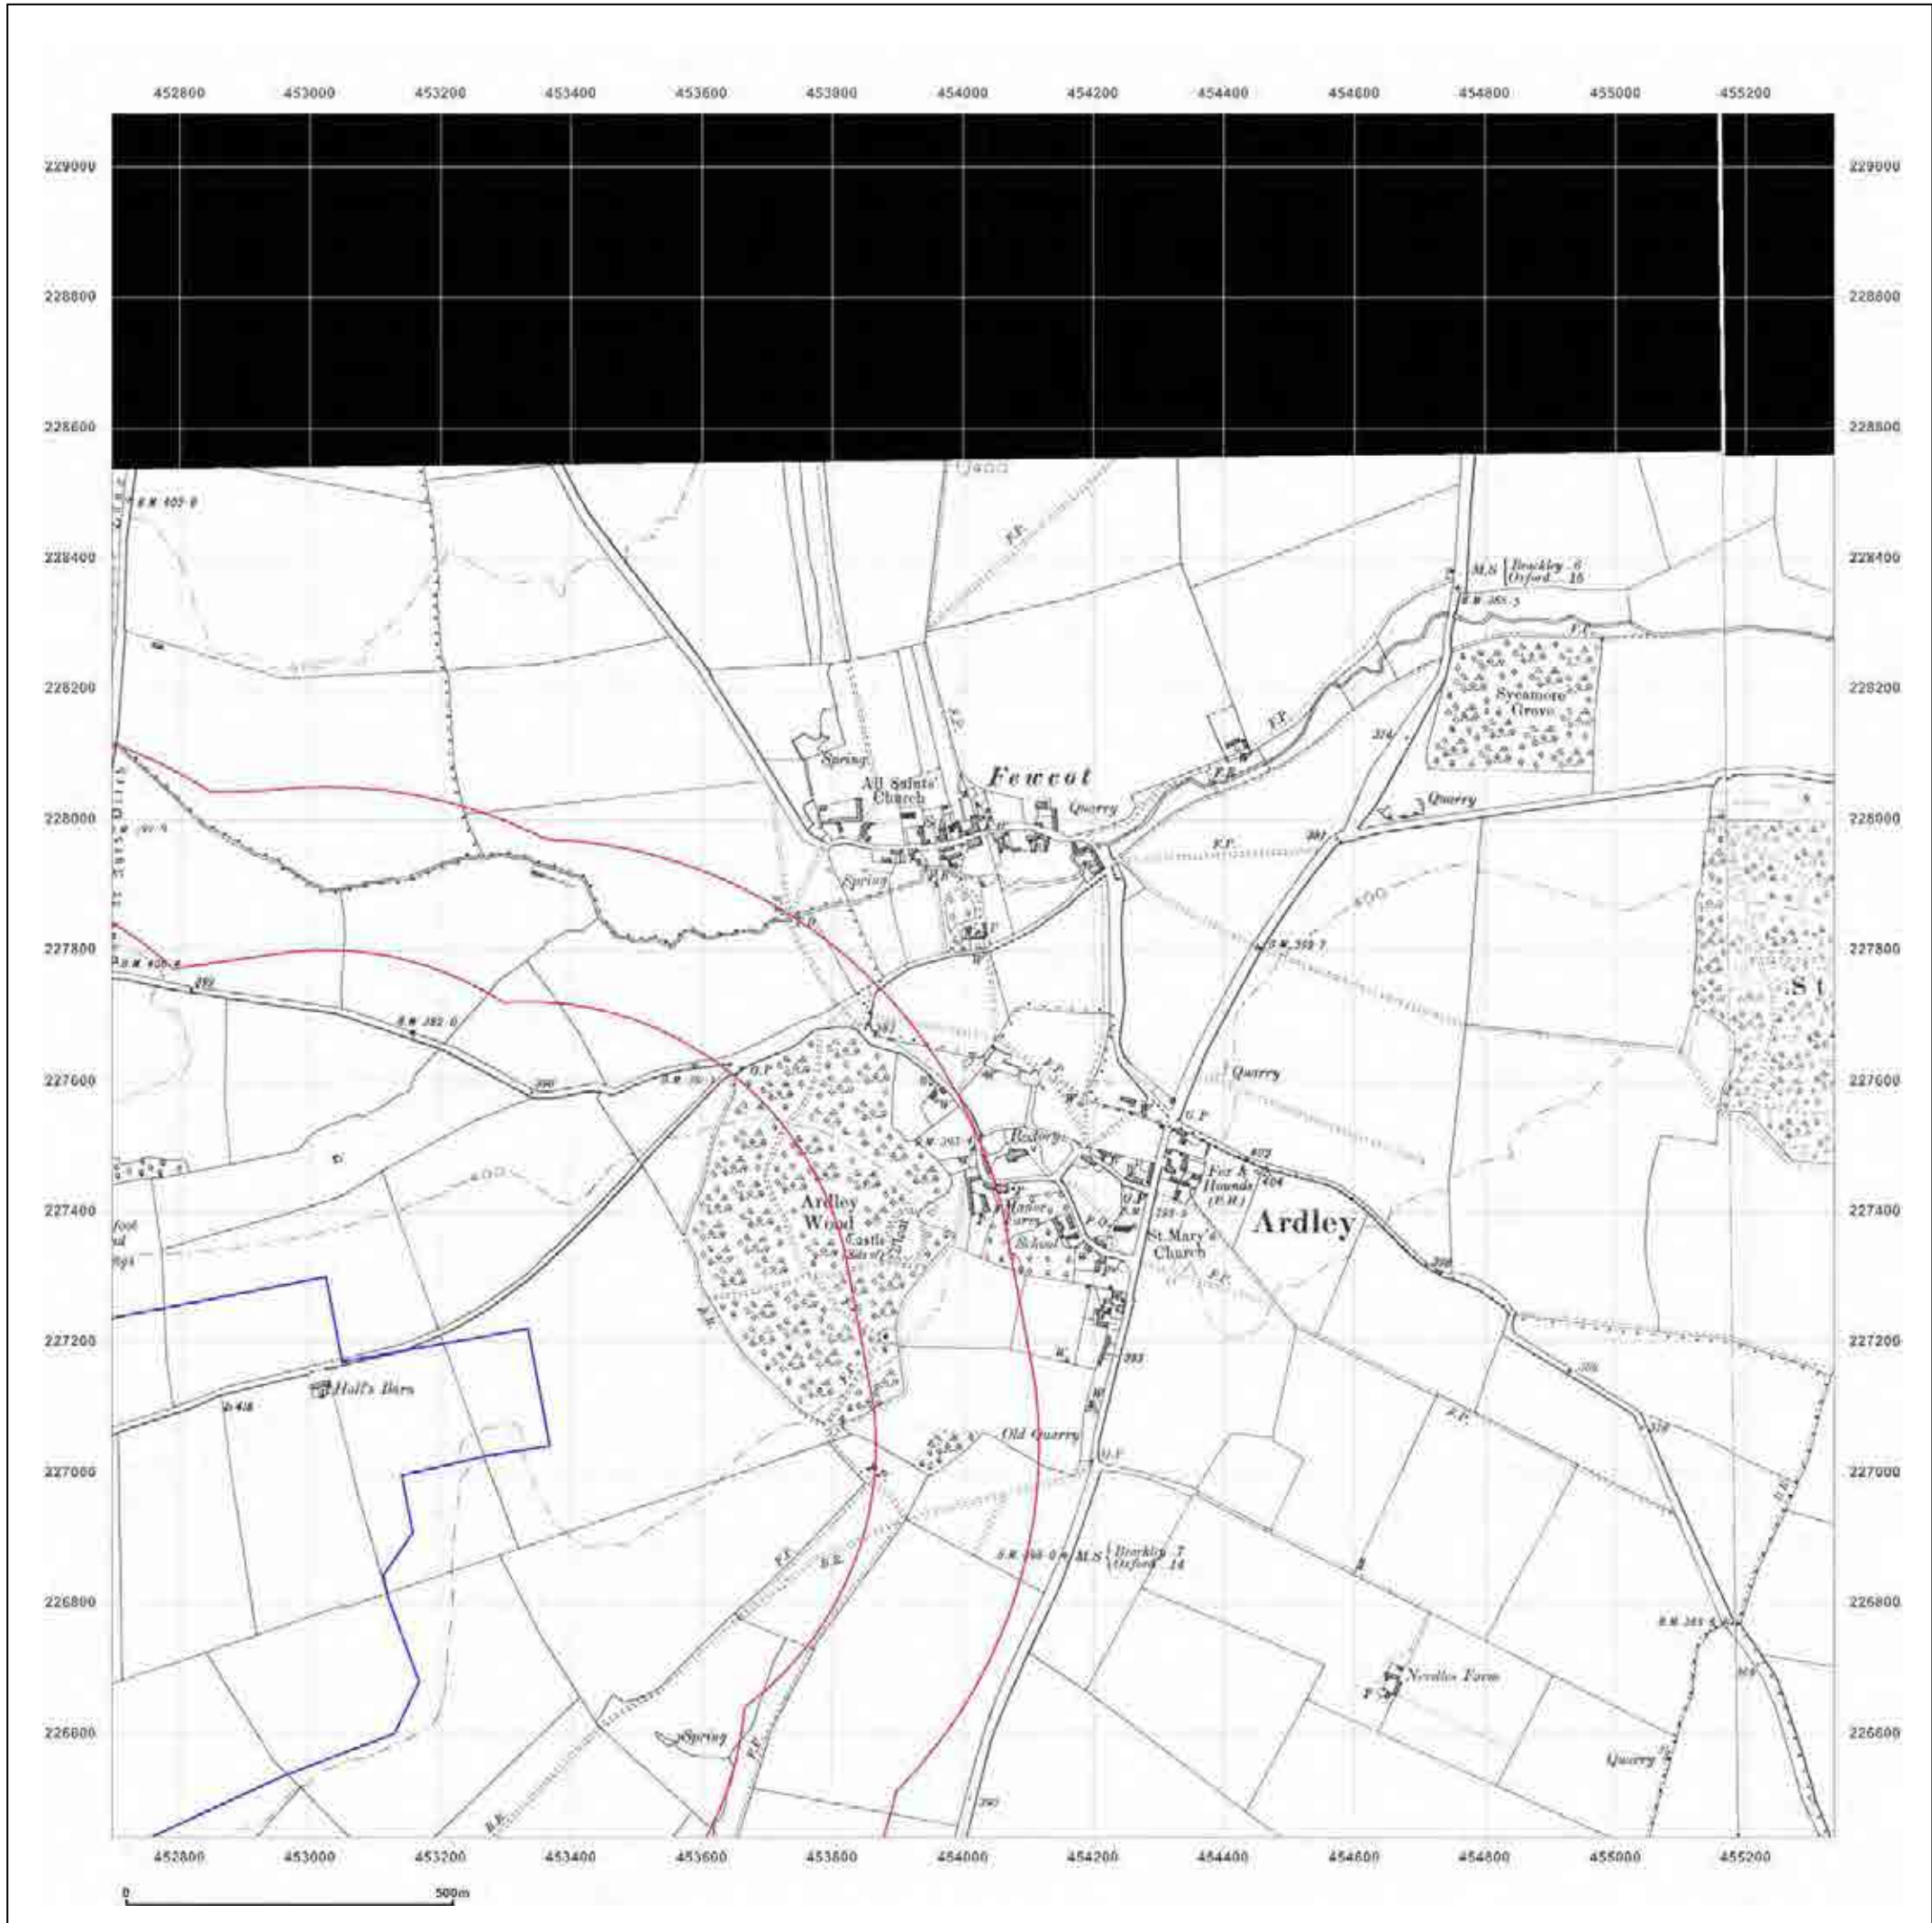

Site Details:

HEYFORD PARK HOUSE, 52
HEYFORD PARK, CAMP ROAD,
UPPER HEYFORD, OX25 5HD

Client Ref: Heyford_Park
Report Ref: GS-4227860_SS_3_2
Grid Ref: 454015, 227760

Map Name: County Series

Map date: 1898-1900

Scale: 1:10,560

Printed at: 1:10,560

Surveyed N/A Revised N/A Edition N/A Copyright N/A Levelled N/A	Surveyed N/A Revised N/A Edition N/A Copyright N/A Levelled N/A
Surveyed 1880 Revised 1898 Edition N/A Copyright N/A Levelled N/A	Surveyed 1879 Revised 1898 Edition N/A Copyright N/A Levelled N/A

Produced by
Groundsure Insights
T: 08444 159000
E: info@groundsure.com
W: www.groundsure.com

© Crown copyright and database rights 2015 Ordnance Survey 100035207

Production date: 04 September 2017

To view map legend click here [Legend](#)