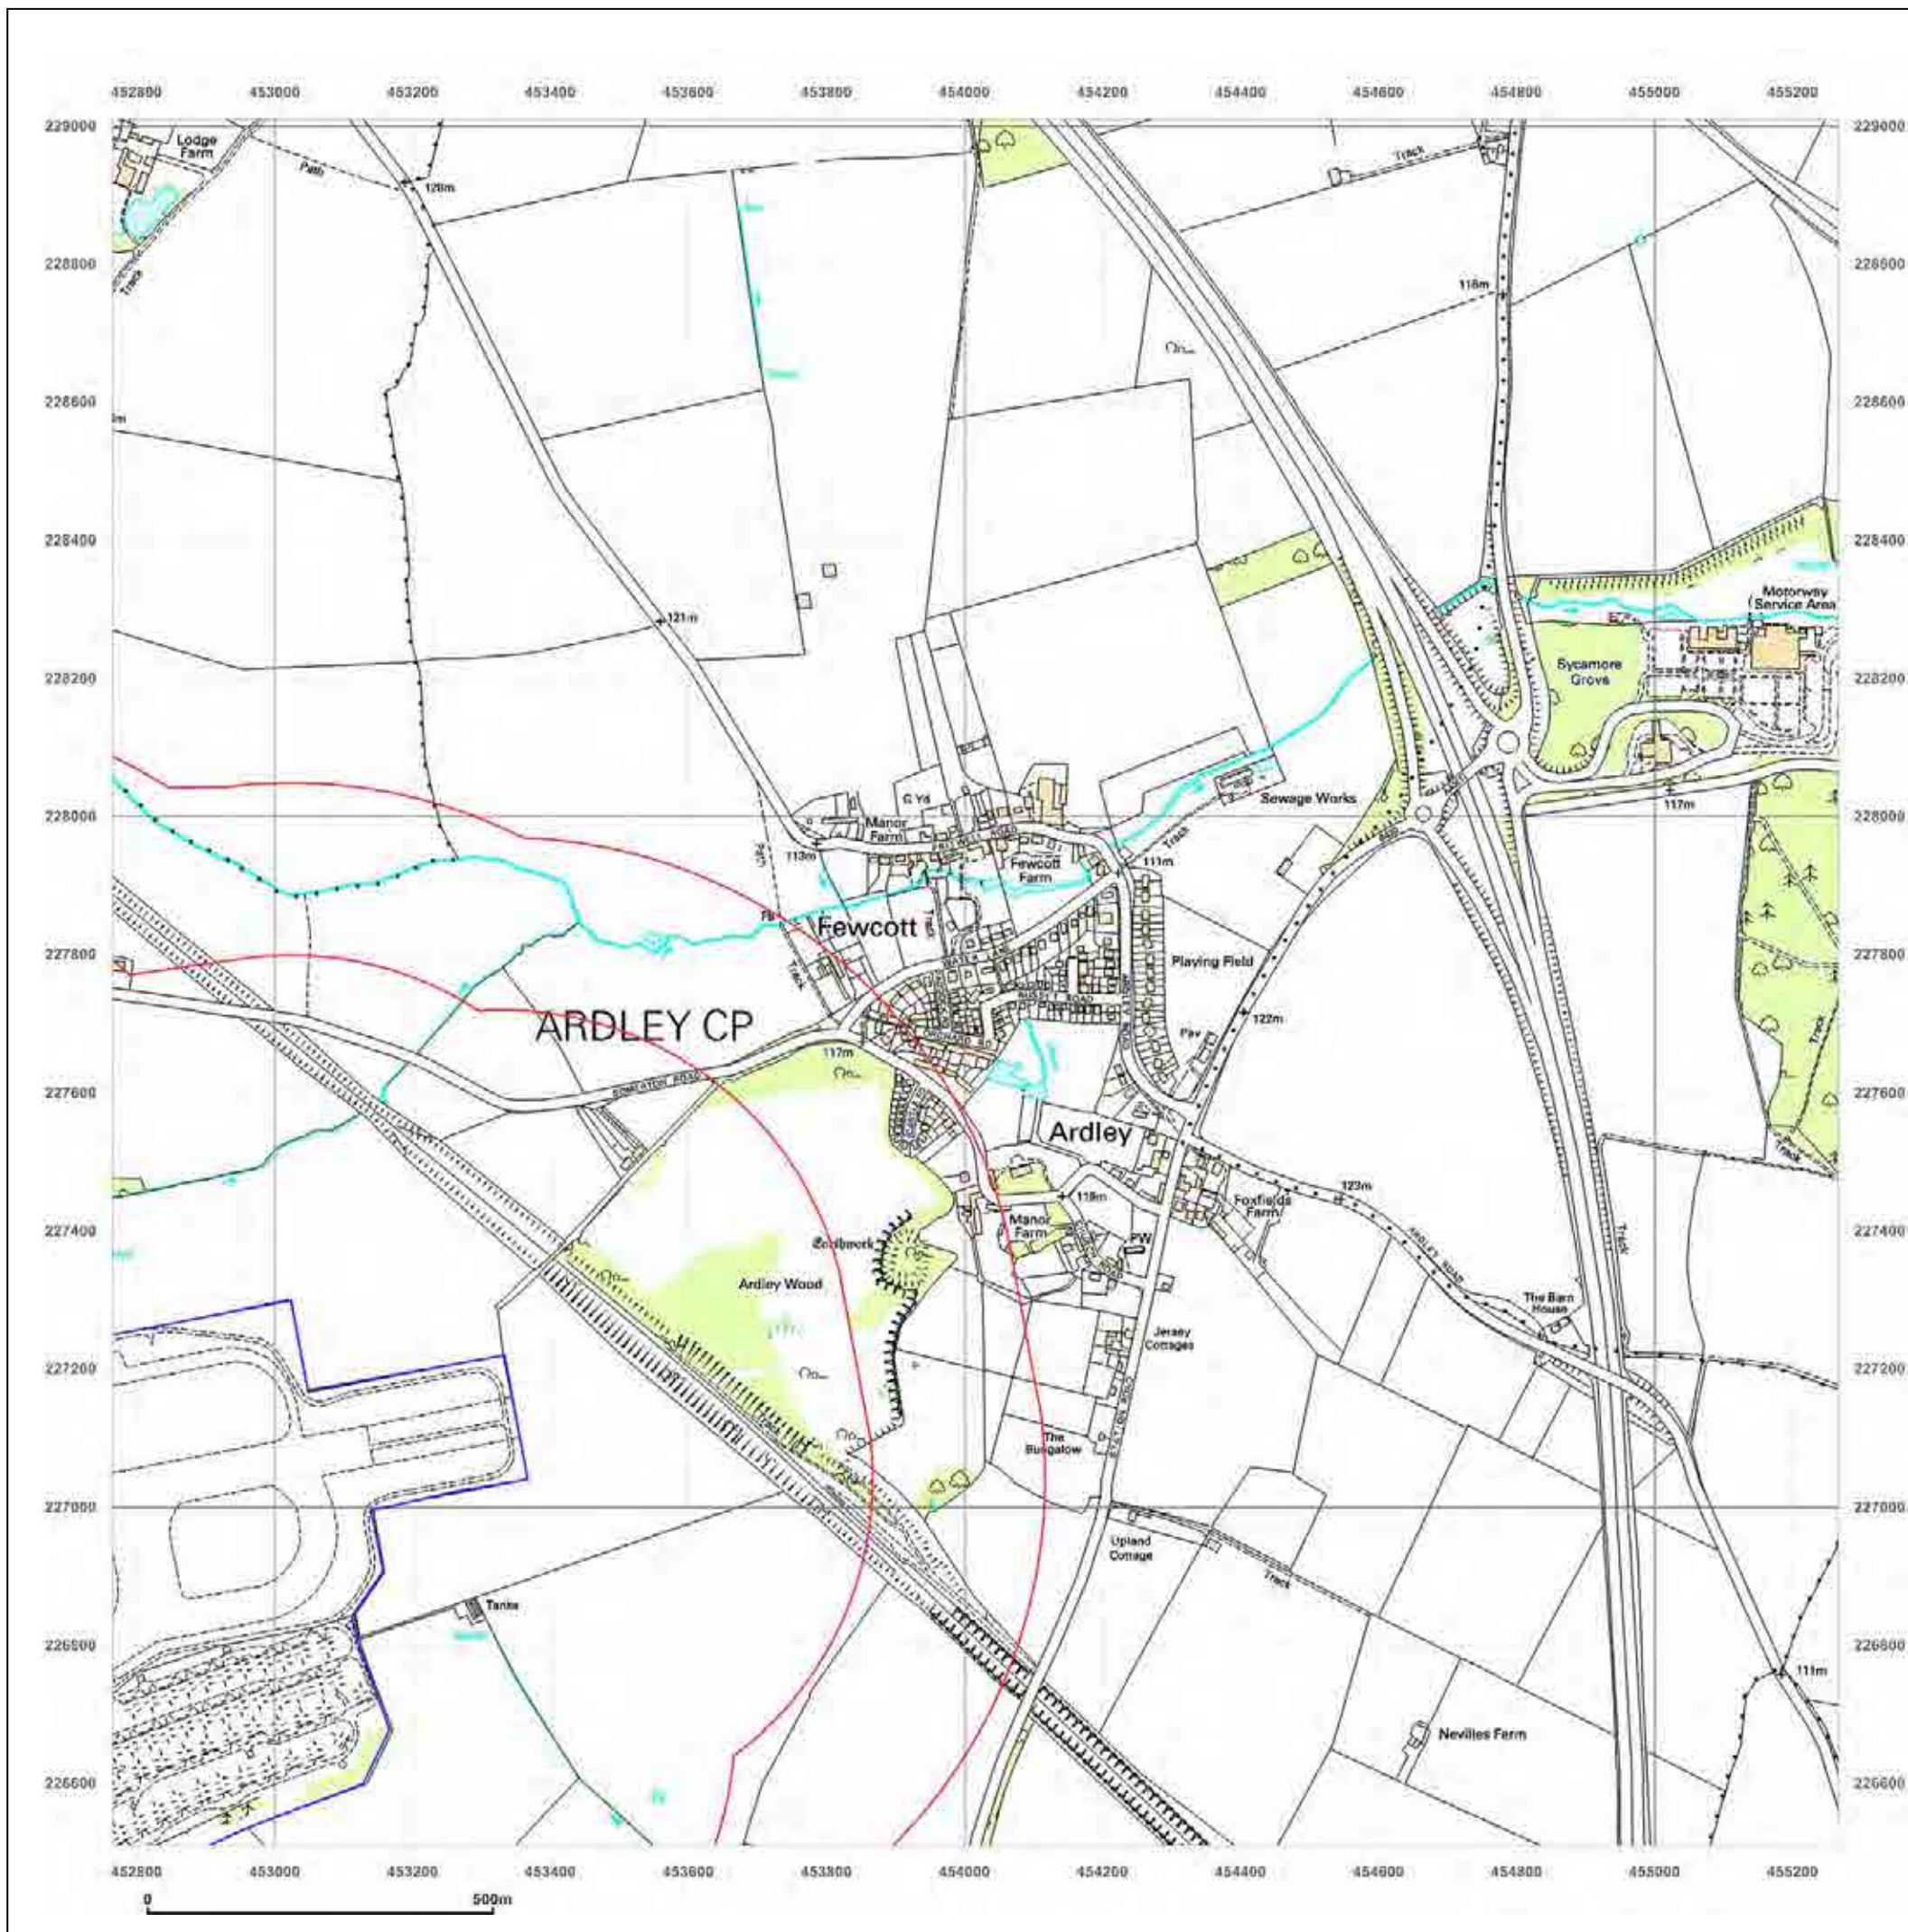

Site Details:

HEYFORD PARK HOUSE, 52
HEYFORD PARK, CAMP ROAD,
UPPER HEYFORD, OX25 5HD

Client Ref: Heyford_Park
Report Ref: GS-4227860_SS_3_2
Grid Ref: 454015, 227760

Map Name: 1:10,000 Raster

Map date: 2002

Scale: 1:10,000

Printed at: 1:10,000

Produced by
Groundsure Insights
T: 08444 159000
E: info@groundsure.com
W: www.groundsure.com

© Crown copyright and database rights 2015 Ordnance Survey 100035207

Production date: 04 September 2017

To view map legend click here [Legend](#)