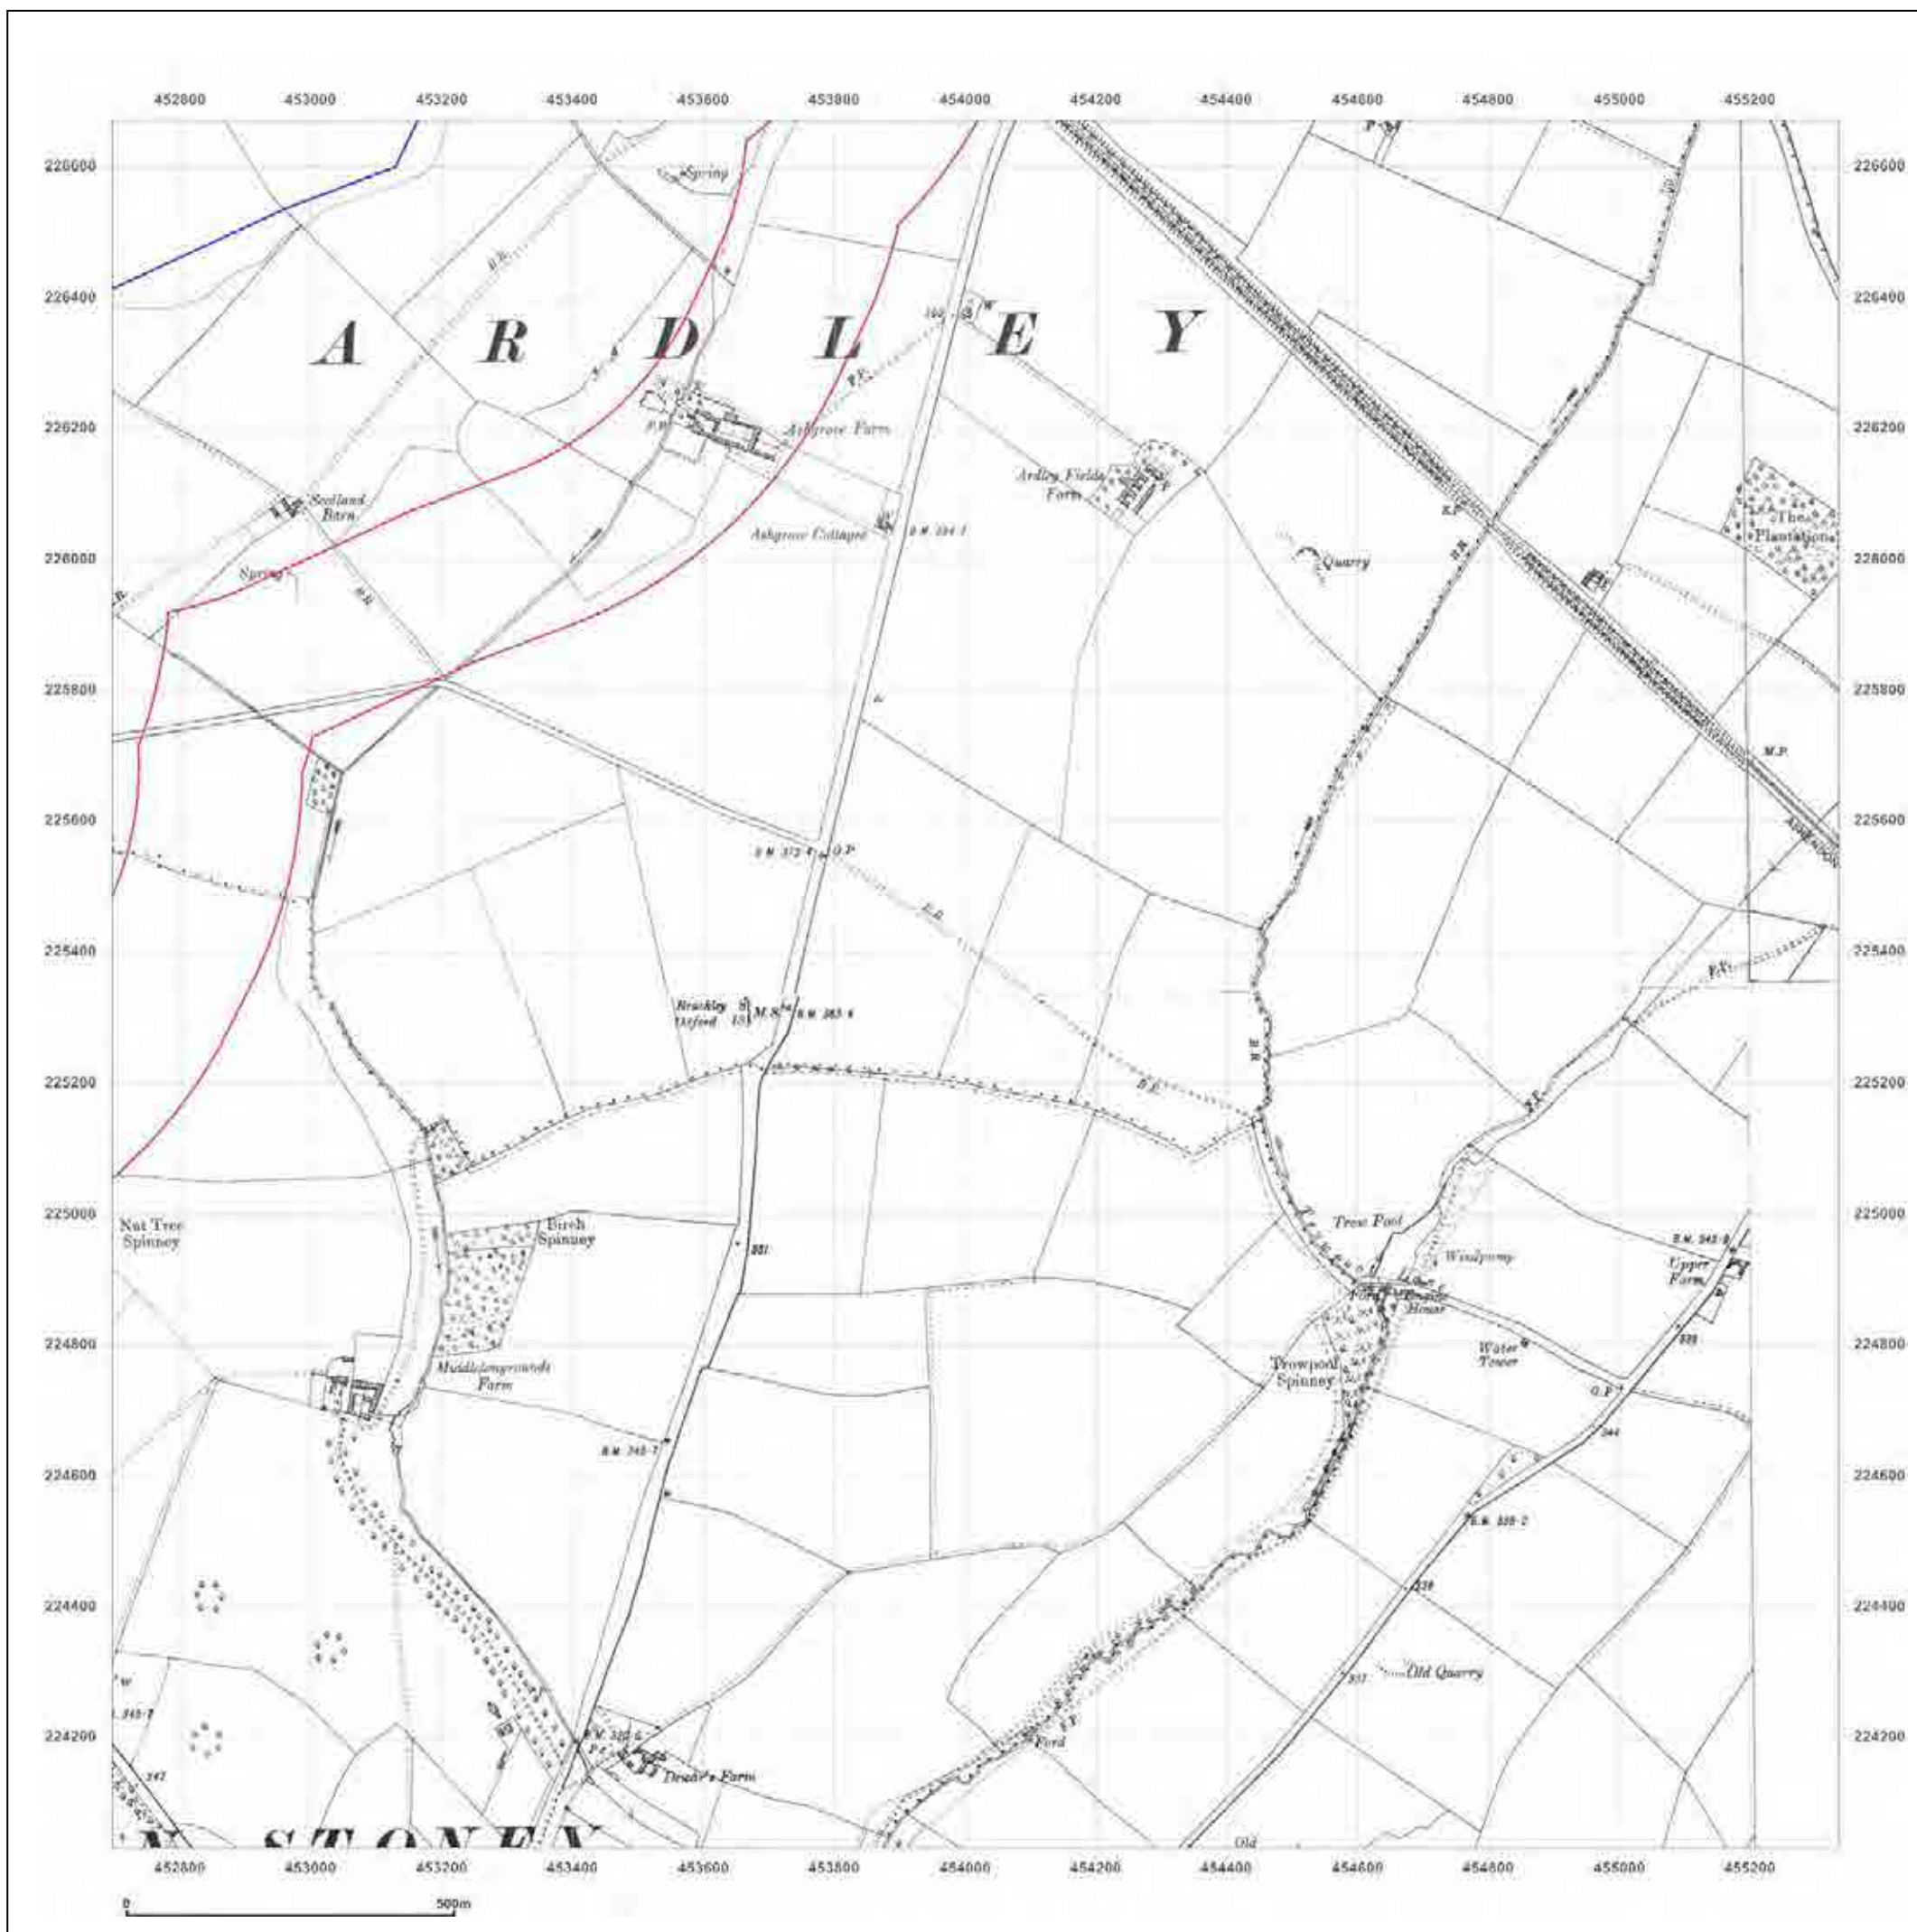

Site Details:

HEYFORD PARK HOUSE, 52
HEYFORD PARK, CAMP ROAD,
UPPER HEYFORD, OX25 5HD

Client Ref: Heyford_Park
Report Ref: GS-4227860_SS_3_1
Grid Ref: 454015, 225350

Map Name: County Series

Map date: 1920-1923

Scale: 1:10,560

Printed at: 1:10,560

Surveyed 1882
Revised 1923
Edition N/A
Copyright N/A
Levelled N/A

Surveyed 1879
Revised 1920
Edition N/A
Copyright N/A
Levelled N/A

Surveyed 1880
Revised 1923
Edition N/A
Copyright N/A
Levelled N/A

Produced by
Groundsure Insights
T: 08444 159000
E: info@groundsure.com
W: www.groundsure.com

© Crown copyright and database rights 2015 Ordnance Survey 100035207

Production date: 04 September 2017

To view map legend click here [Legend](#)