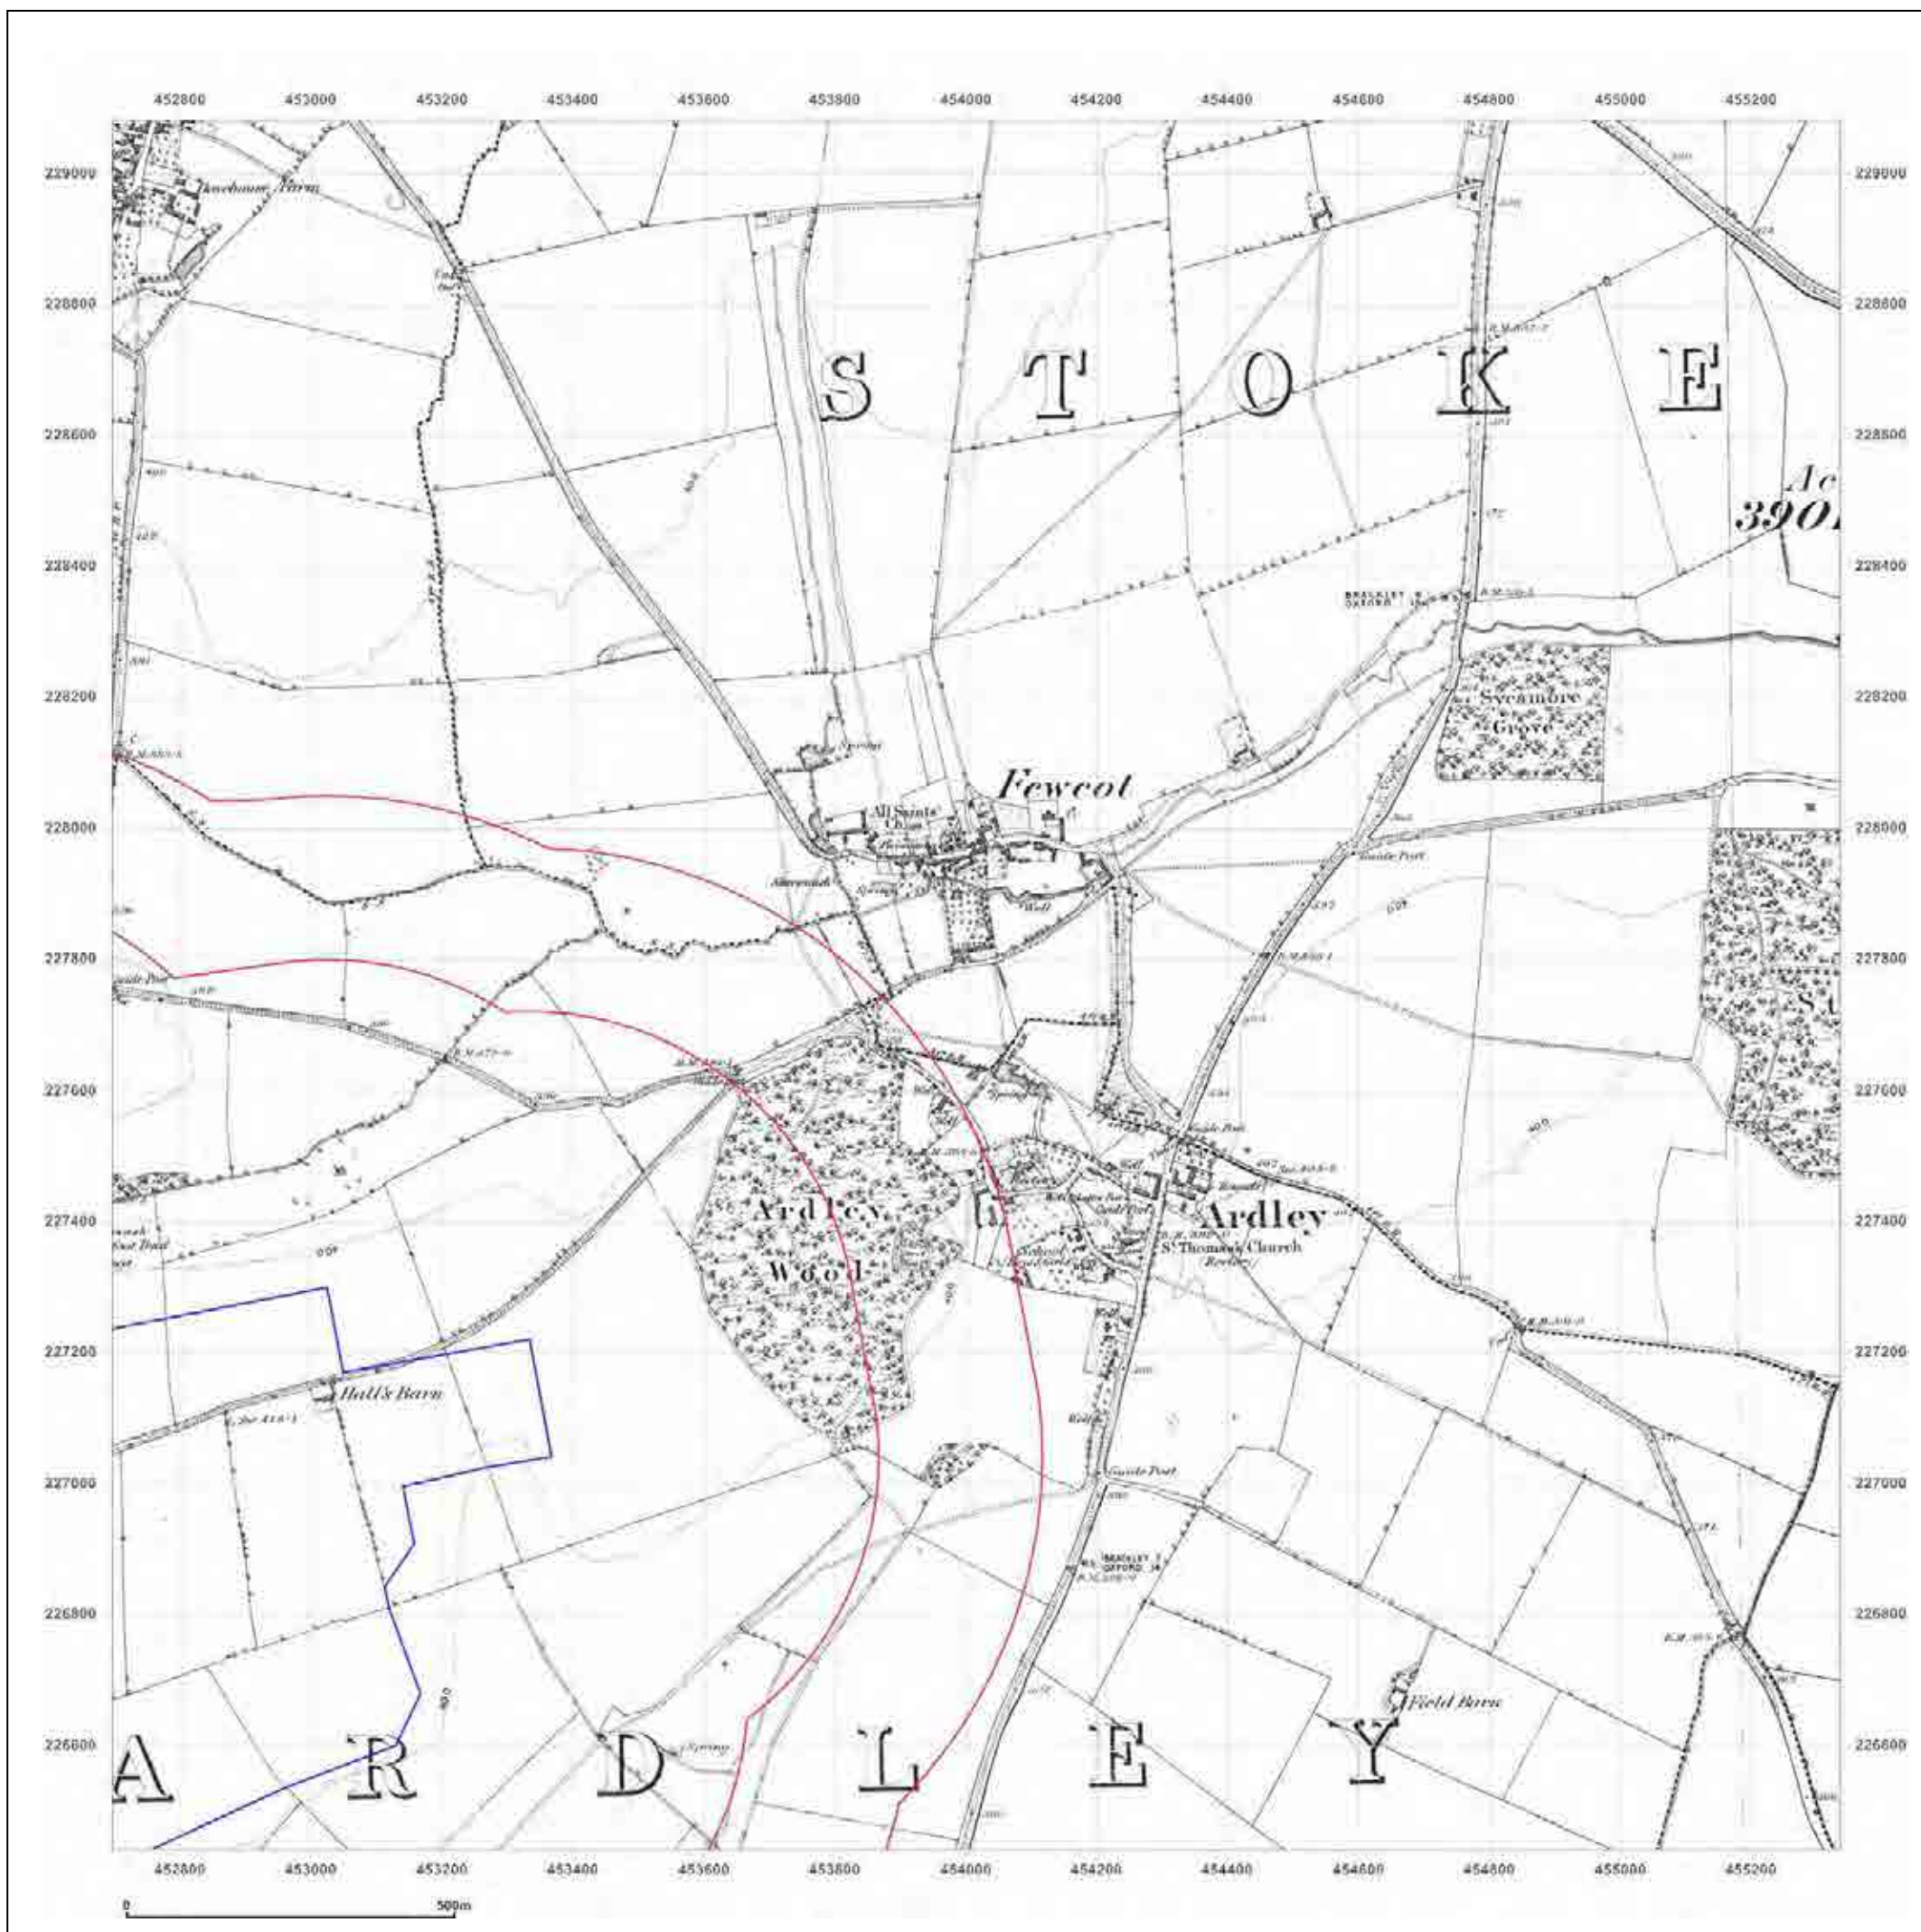

© Crown copyright and database rights 2015 Ordnance Survey 100035207

Production date: 04 September 2017

To view map legend click here [Legend](#)

**Site Details:**

HEYFORD PARK HOUSE, 52  
HEYFORD PARK, CAMP ROAD,  
UPPER HEYFORD, OX25 5HD