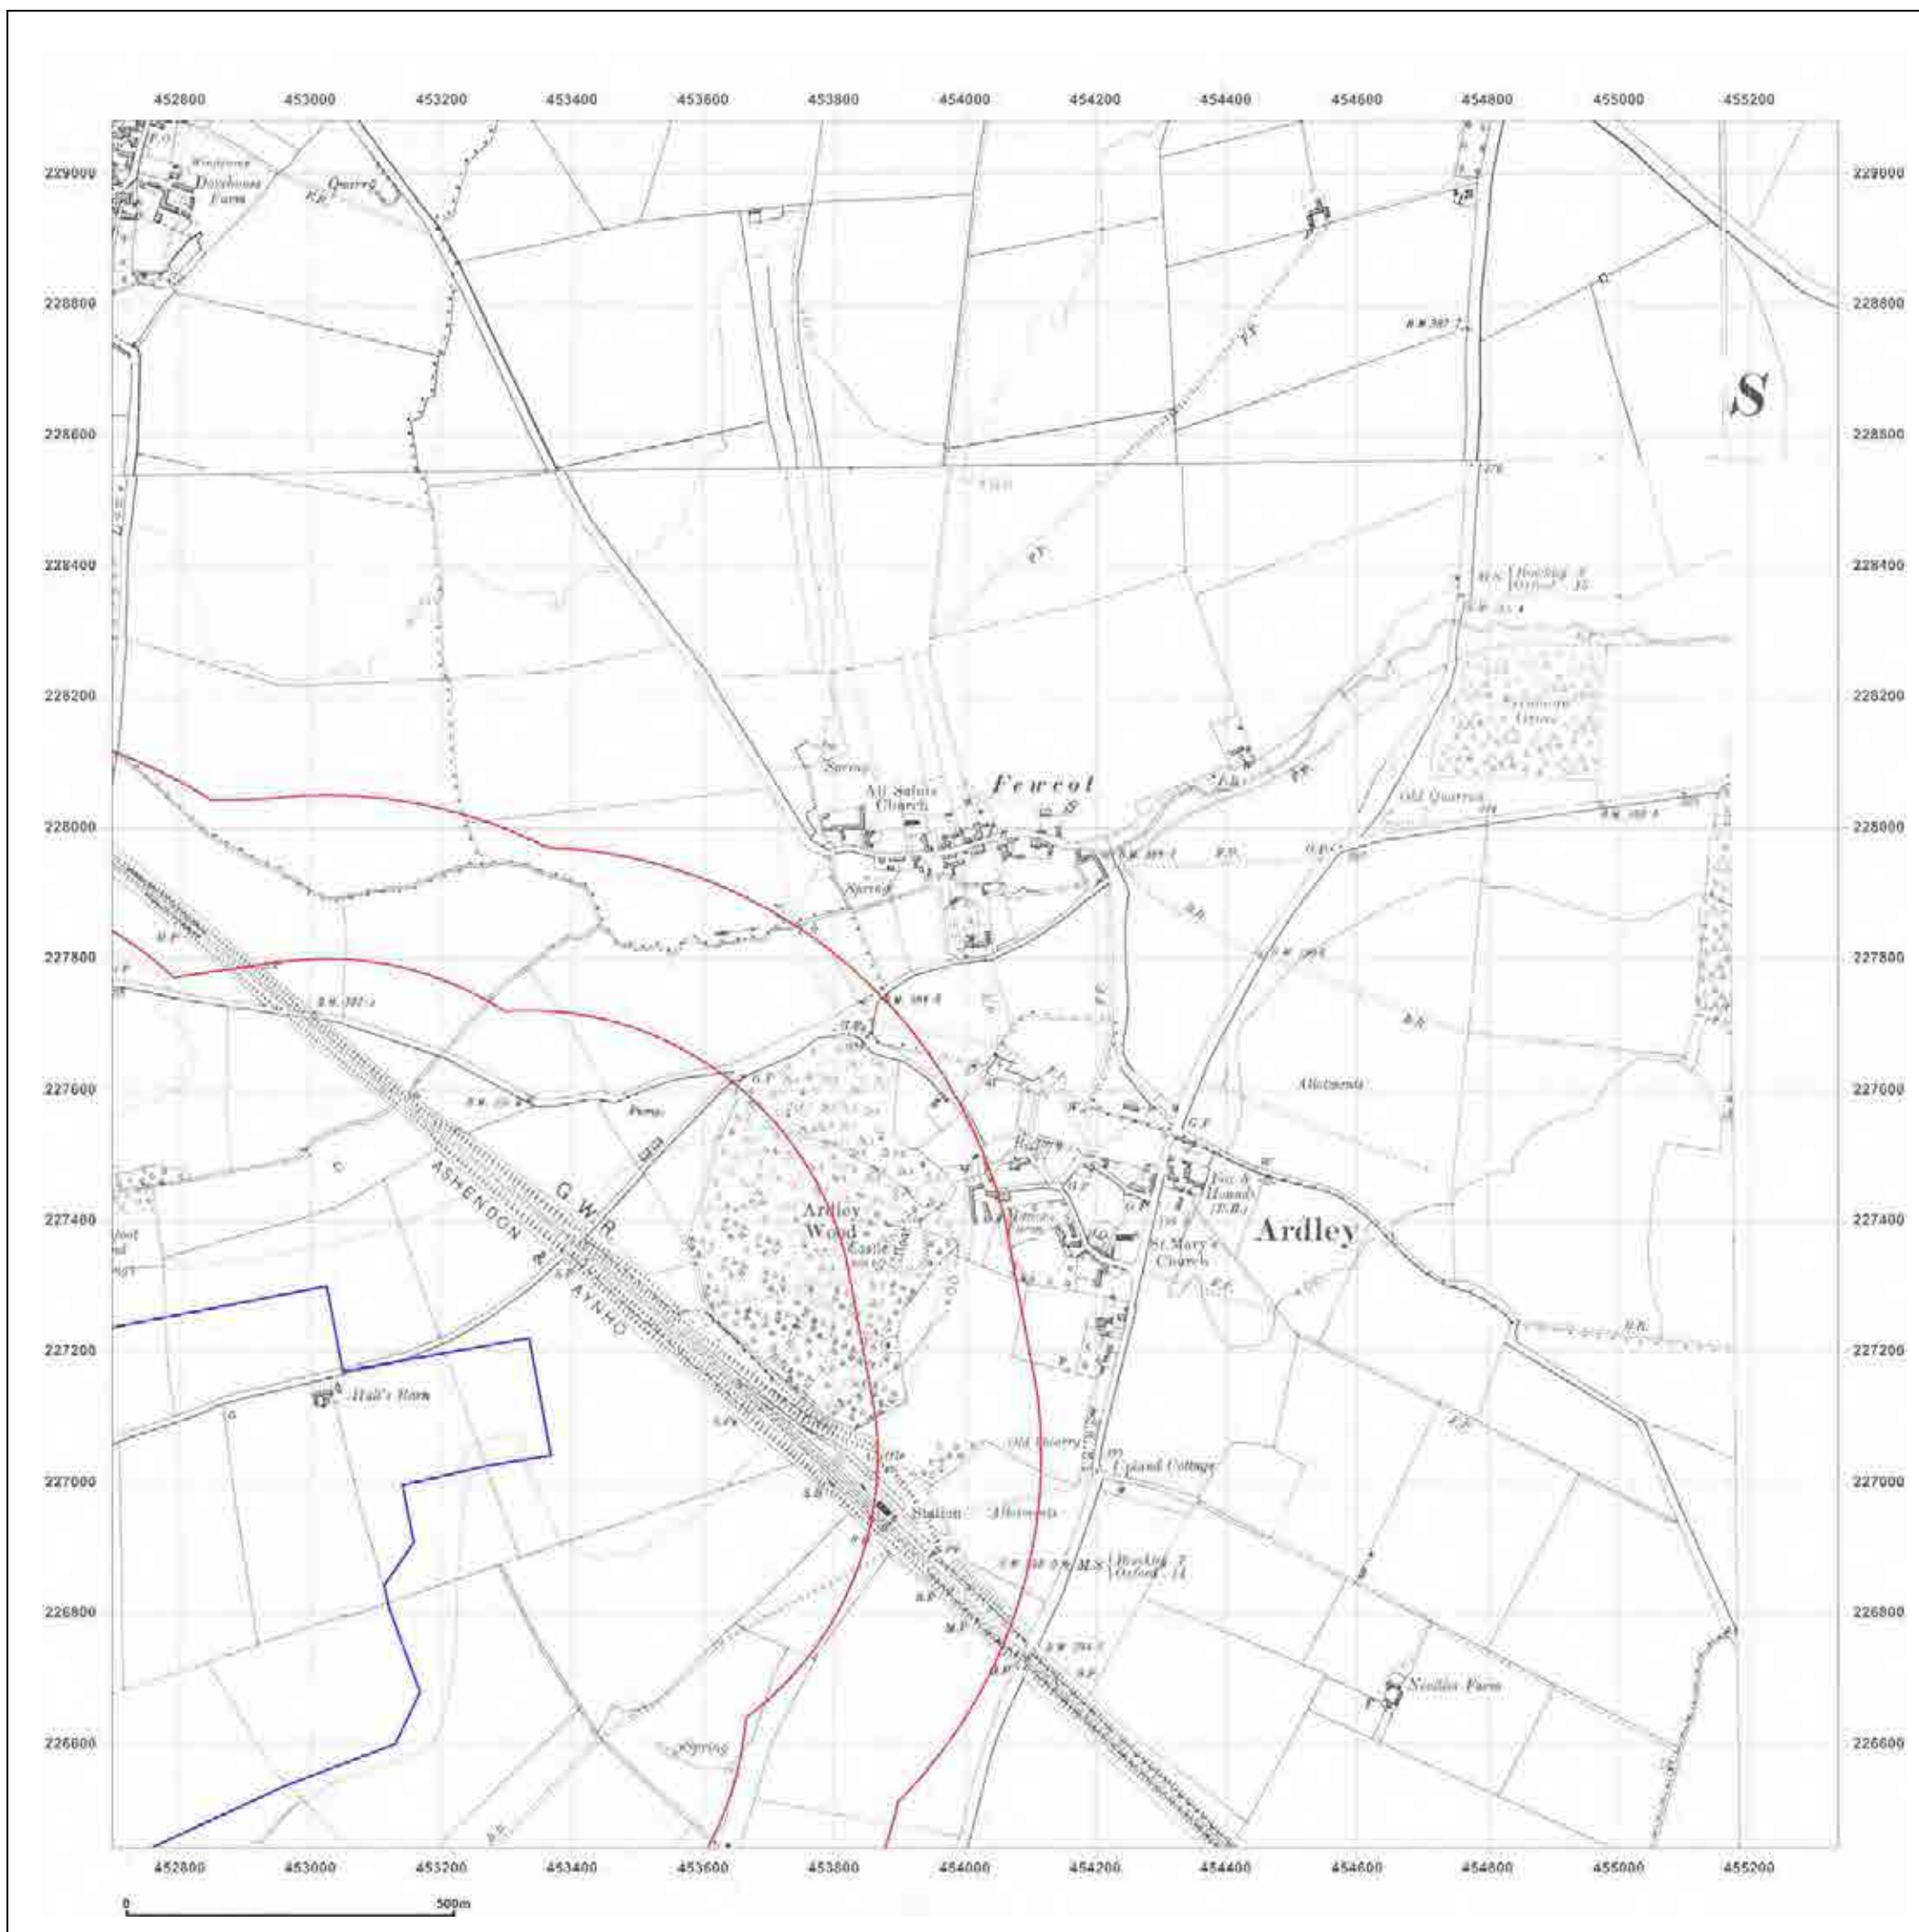

© Crown copyright and database rights 2015 Ordnance Survey 100035207

Production date: 04 September 2017

To view map legend click here [Legend](#)

**Site Details:**

HEYFORD PARK HOUSE, 52  
HEYFORD PARK, CAMP ROAD,  
UPPER HEYFORD, OX25 5HD