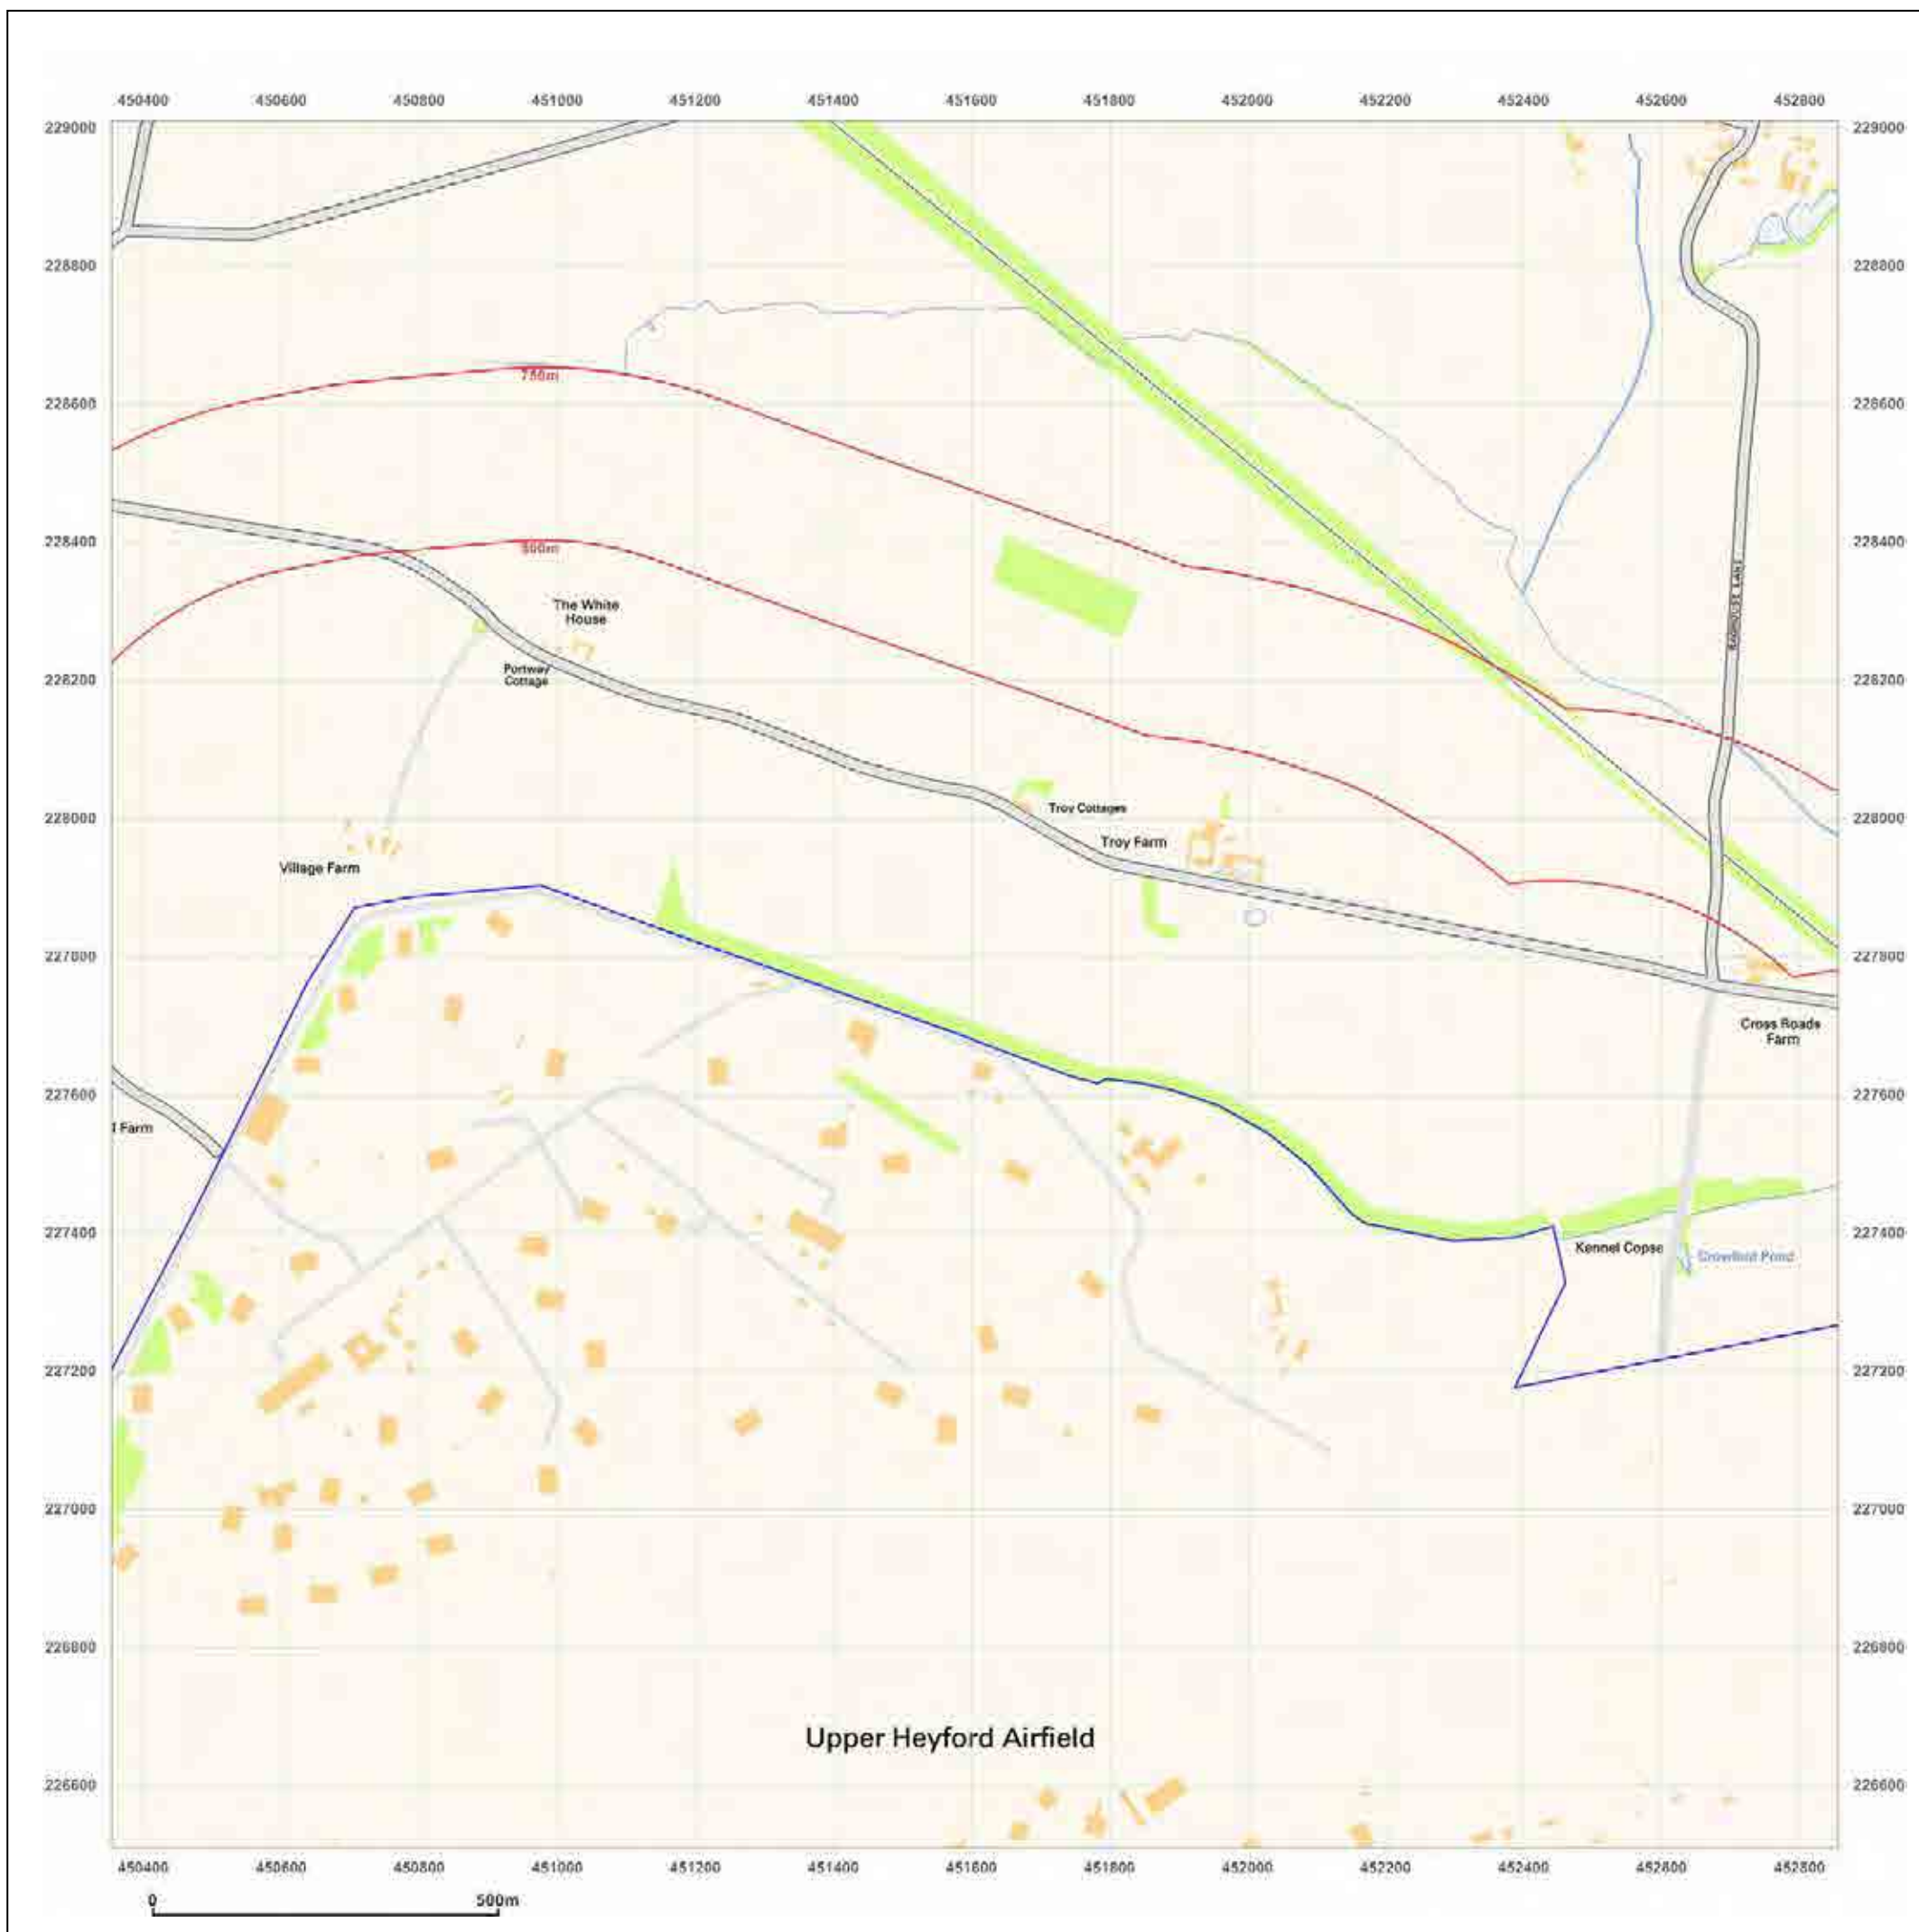

Produced by
Groundsure Insights
T: 08444 159000
E: info@groundsure.com
W: www.groundsure.com

© Crown copyright and database rights 2015 Ordnance Survey 100035207

Production date: 04 September 2017

To view map legend click here [Legend](#)