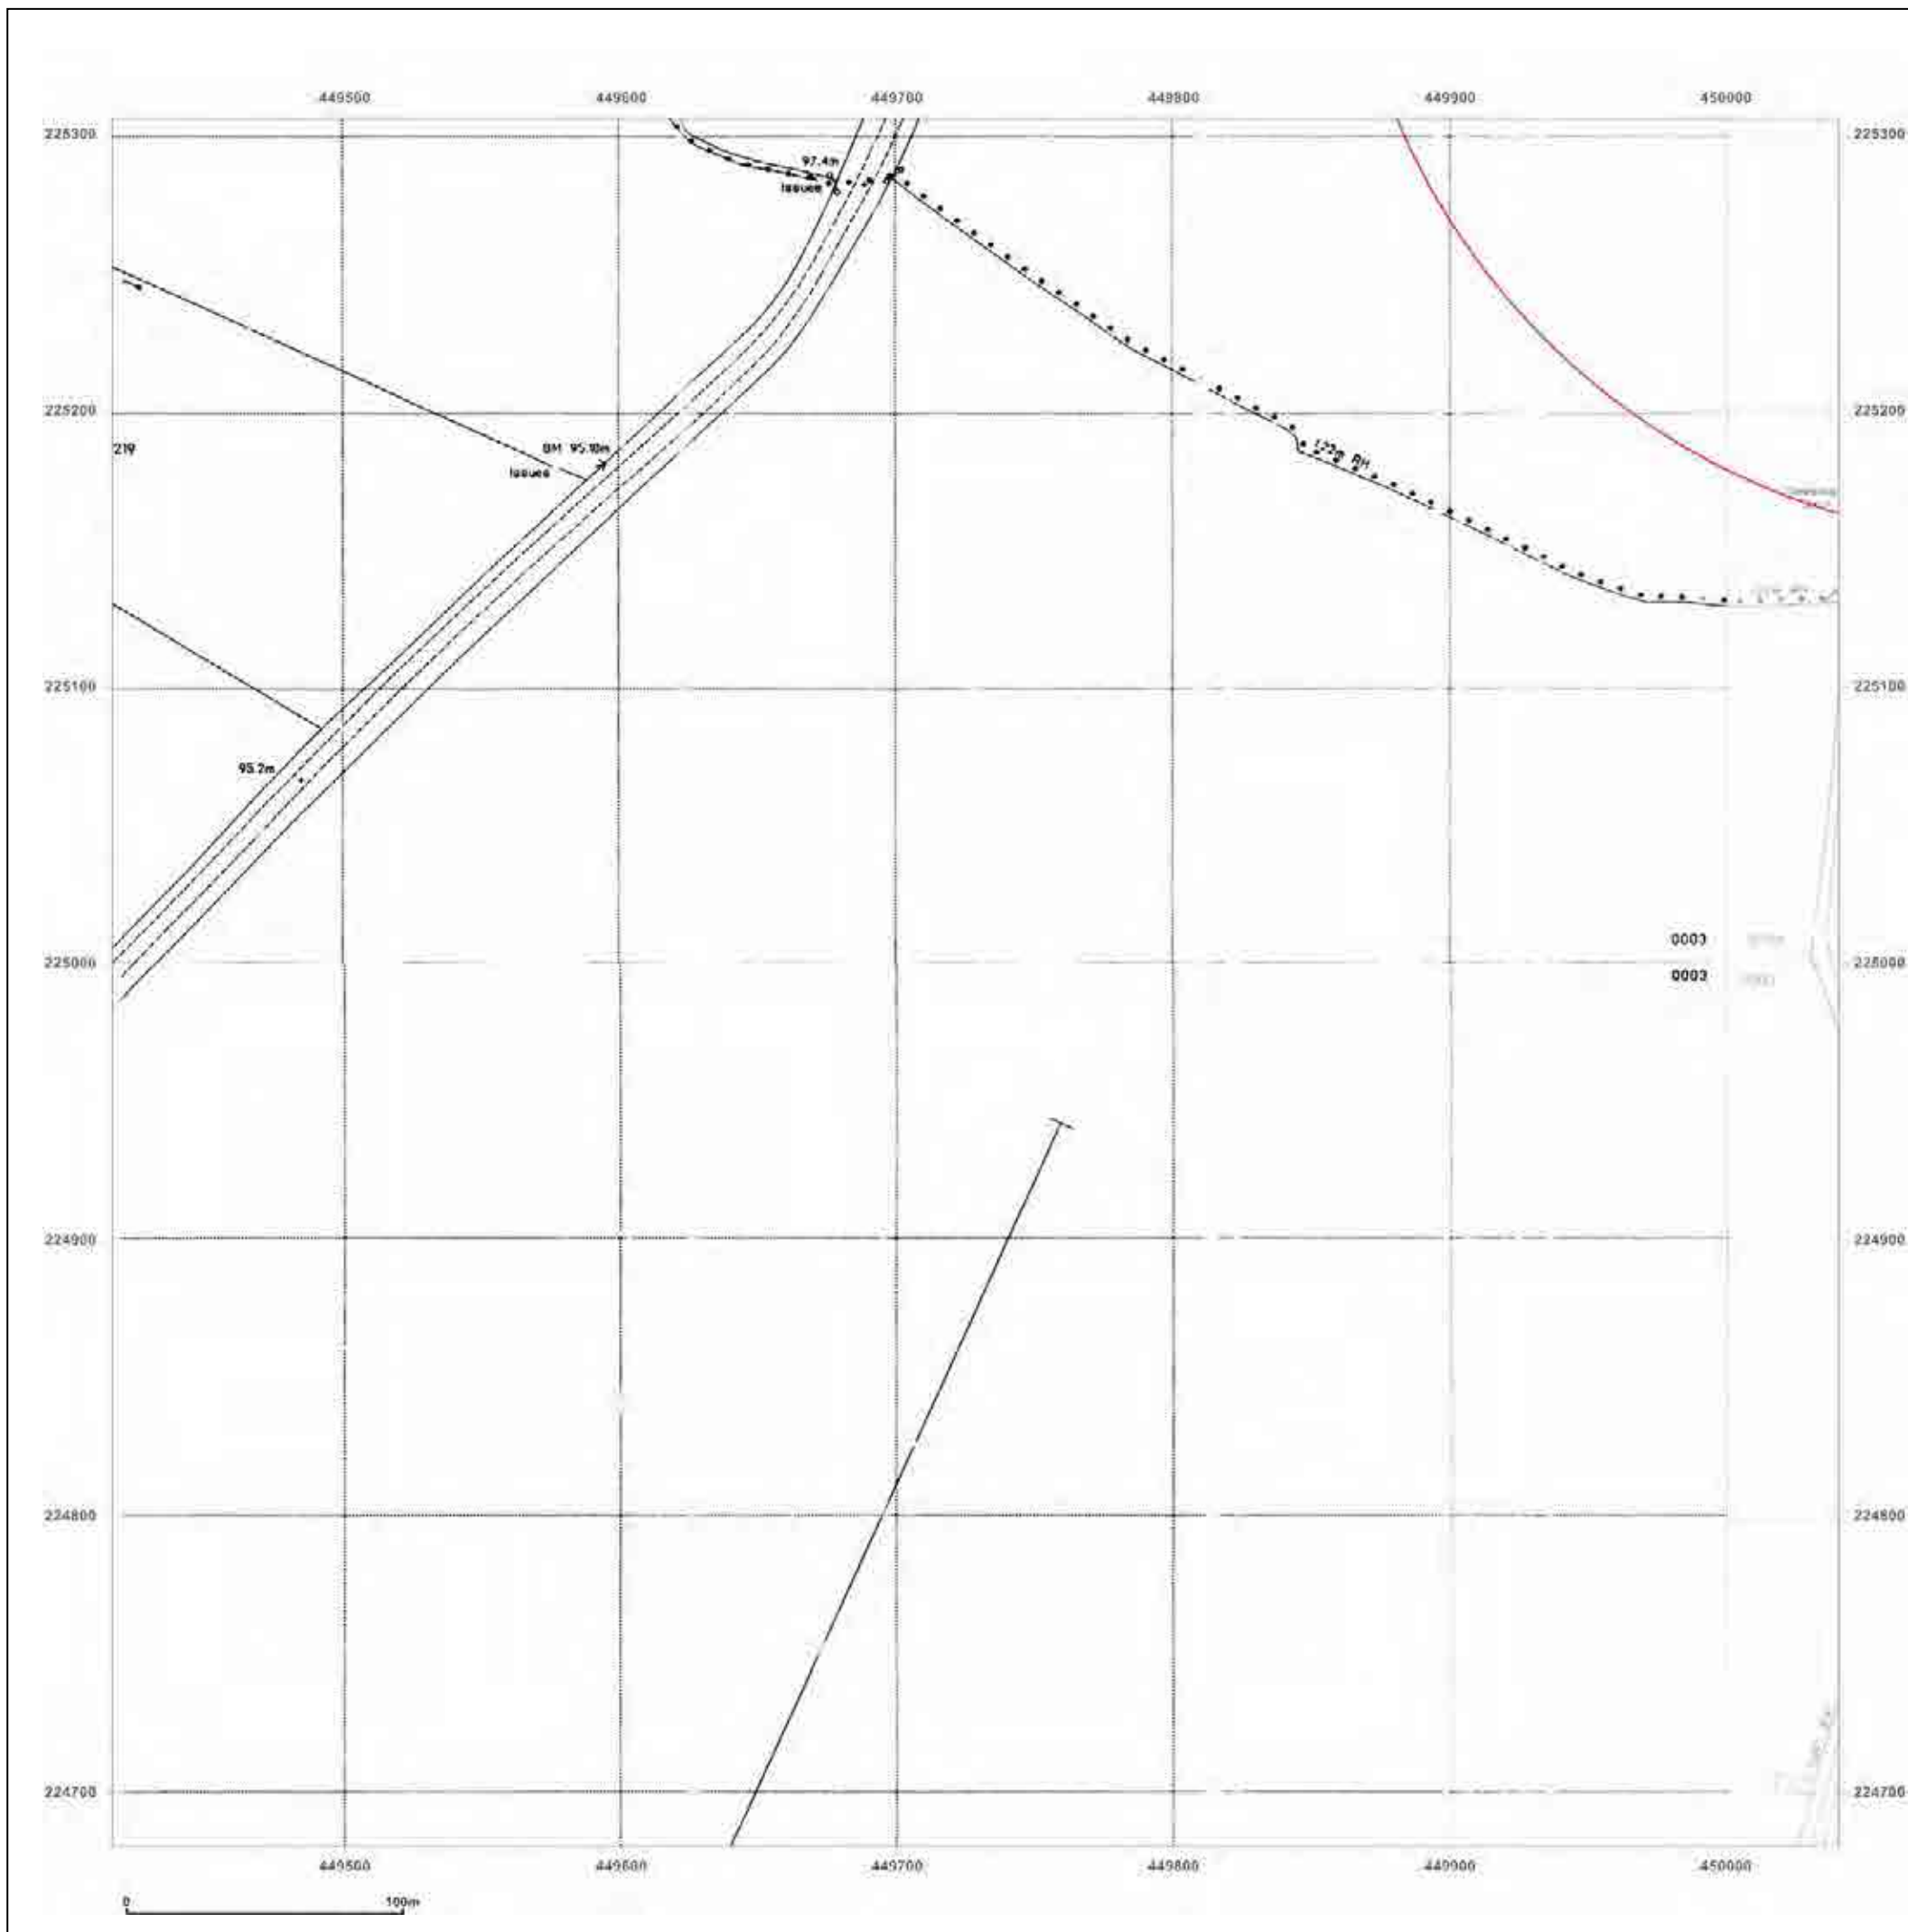

Site Details:

HEYFORD PARK HOUSE, 52
HEYFORD PARK, CAMP ROAD,
UPPER HEYFORD, OX25 5HD

Client Ref: Heyford_Park
Report Ref: GS-4227860_LS_1_1
Grid Ref: 449728, 224993

Map Name: National Grid

Map date: 1994

Scale: 1:2,500

Printed at: 1:2,500

Surveyed N/A
Revised N/A
Edition N/A
Copyright 1994
Levelled N/A

Surveyed 1994
Revised 1994
Edition N/A
Copyright N/A
Levelled N/A

Surveyed N/A
Revised N/A
Edition N/A
Copyright 1994
Levelled N/A

Surveyed 1994
Revised 1994
Edition N/A
Copyright N/A
Levelled N/A

Produced by
Groundsure Insights
T: 08444 159000
E: info@groundsure.com
W: www.groundsure.com

© Crown copyright and database rights 2015 Ordnance Survey 100035207

Production date: 04 September 2017

To view map legend click here [Legend](#)