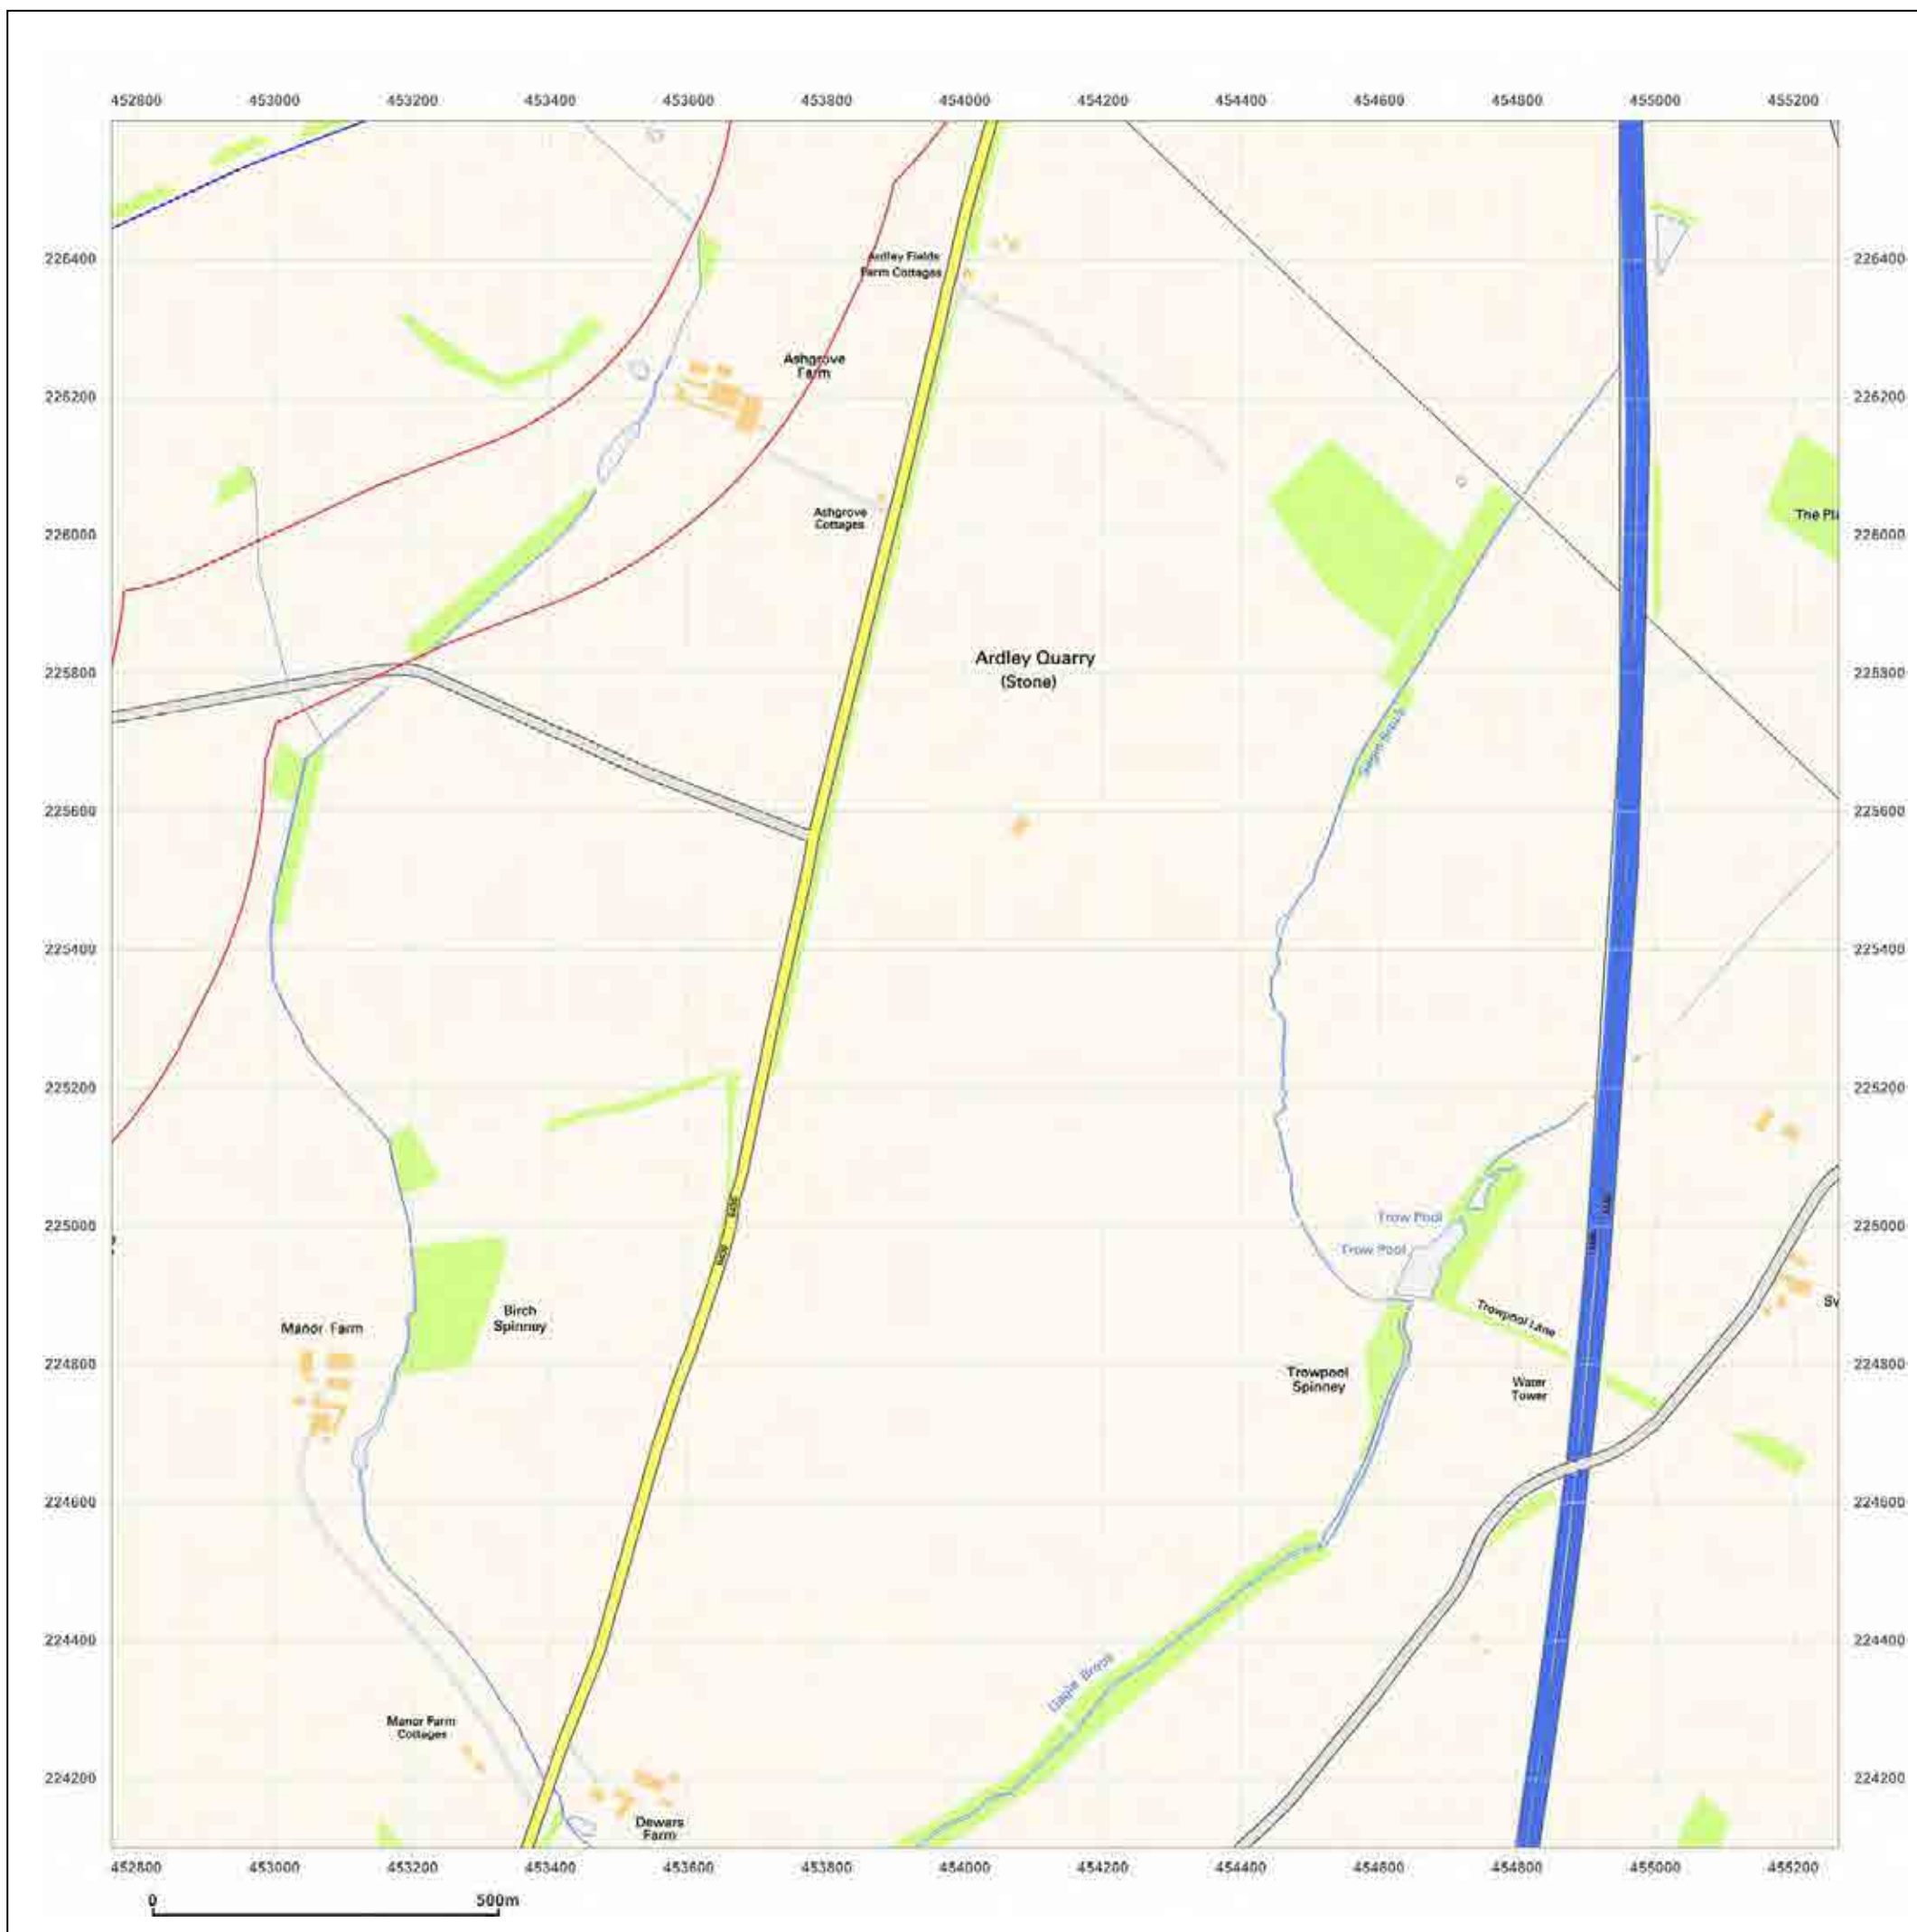

© Crown copyright and database rights 2015 Ordnance Survey 100035207

Production date: 04 September 2017

To view map legend click here [Legend](#)

**Site Details:**

HEYFORD PARK HOUSE, 52  
HEYFORD PARK, CAMP ROAD,  
UPPER HEYFORD, OX25 5HD