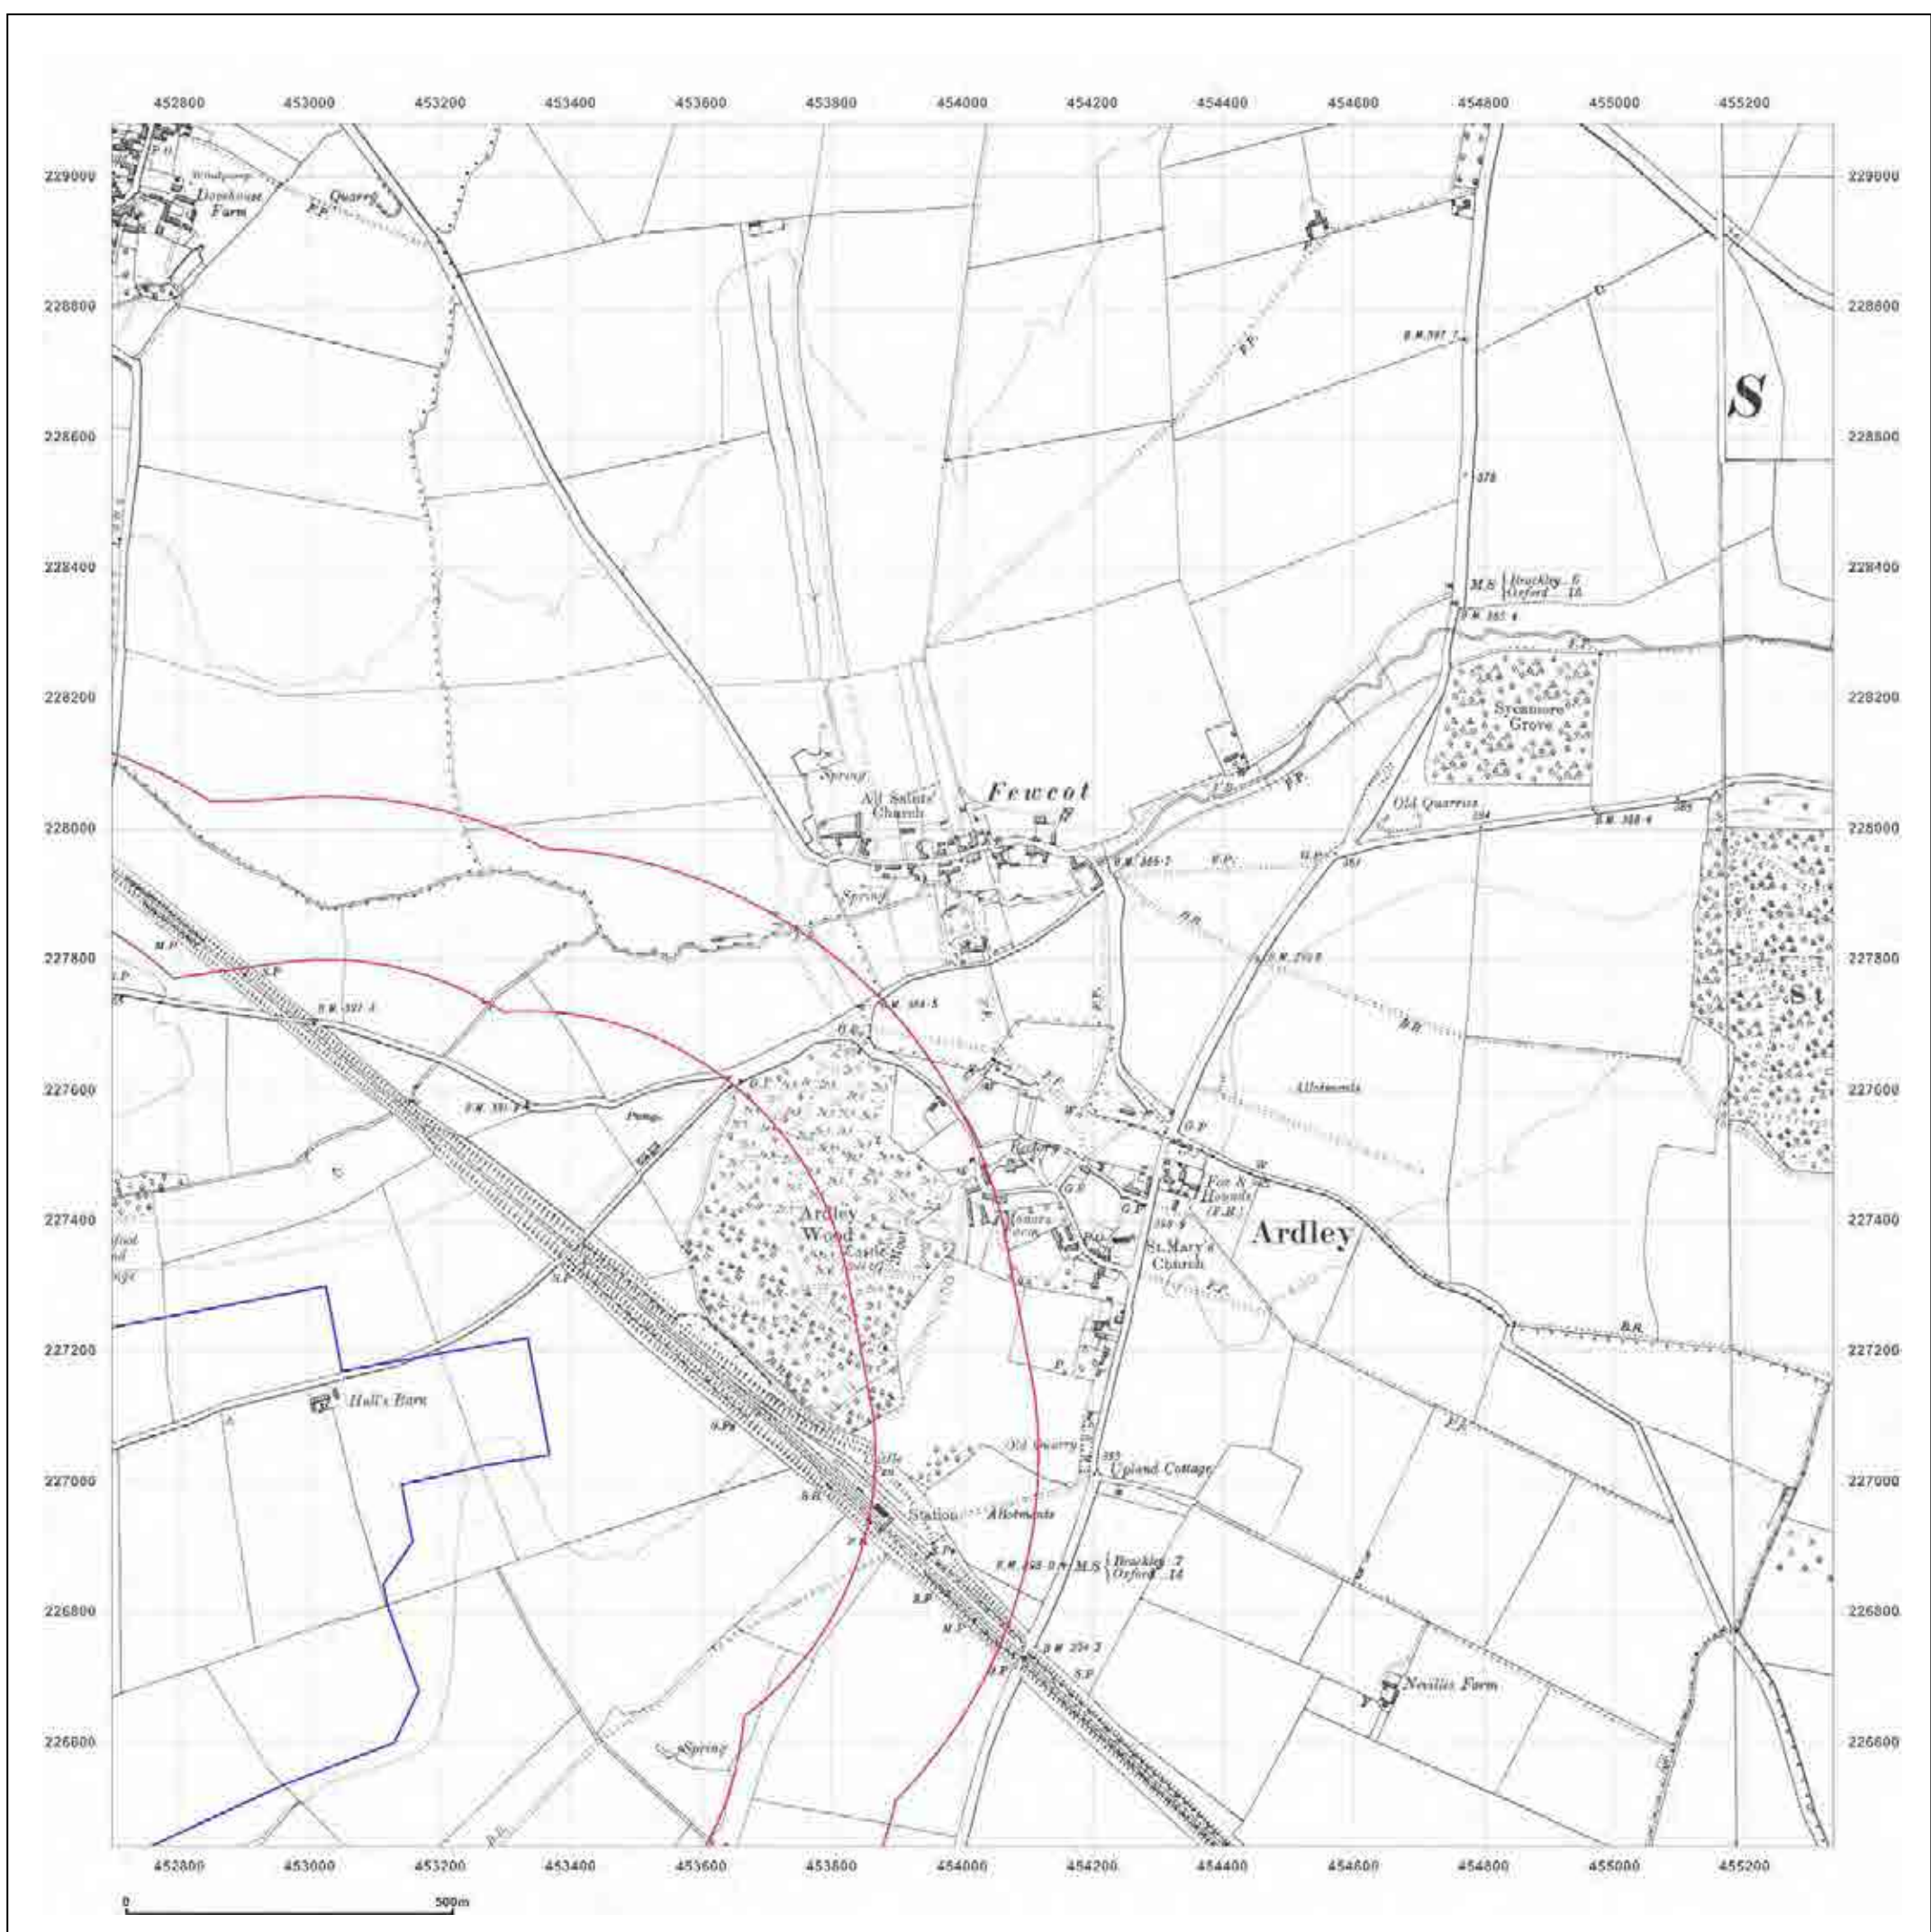

© Crown copyright and database rights 2015 Ordnance Survey 100035207

Production date: 04 September 2017

To view map legend click here [Legend](#)

**Site Details:**

HEYFORD PARK HOUSE, 52  
HEYFORD PARK, CAMP ROAD,  
UPPER HEYFORD, OX25 5HD