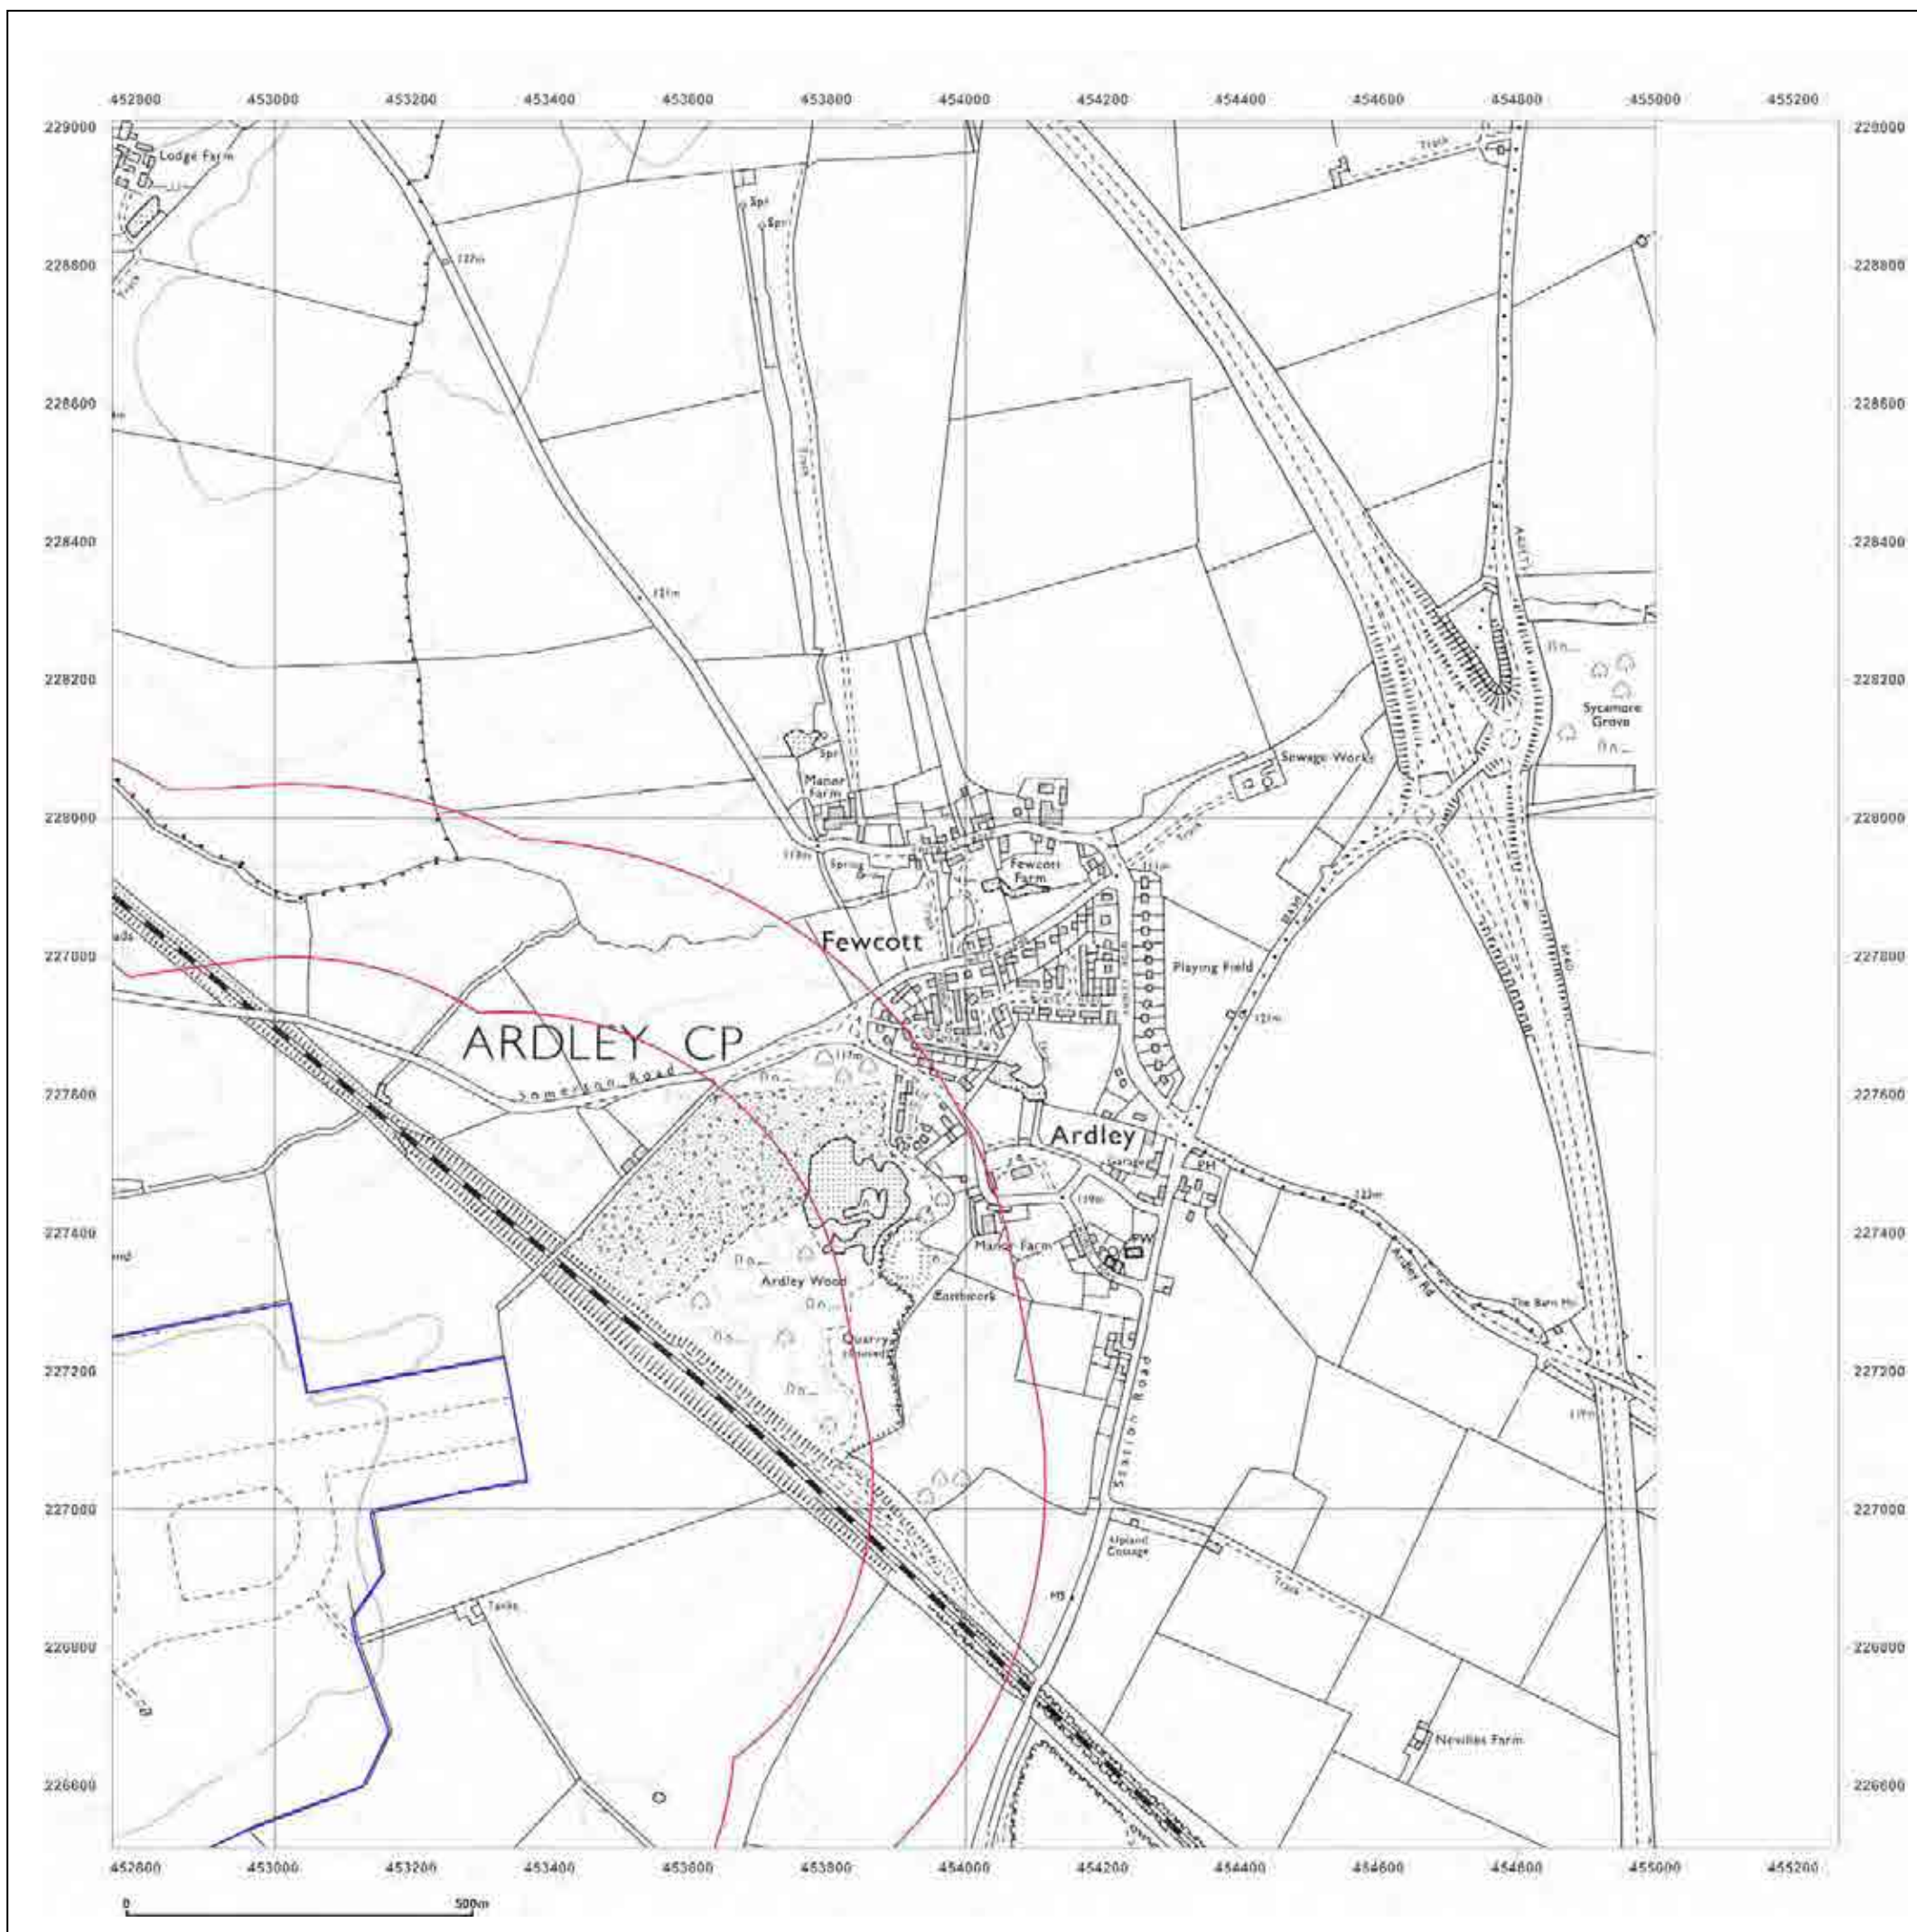

Site Details:

HEYFORD PARK HOUSE, 52
HEYFORD PARK, CAMP ROAD,
UPPER HEYFORD, OX25 5HD

Client Ref: Heyford_Park
Report Ref: GS-4227860_SS_3_2
Grid Ref: 454015, 227760

Map Name: National Grid

Map date: 1992

Scale: 1:10,000

Printed at: 1:10,000

Surveyed 1975
Revised 1992
Edition N/A
Copyright N/A
Levelled N/A

Produced by
Groundsure Insights
T: 08444 159000
E: info@groundsure.com
W: www.groundsure.com

© Crown copyright and database rights 2015 Ordnance Survey 100035207

Production date: 04 September 2017

To view map legend click here [Legend](#)