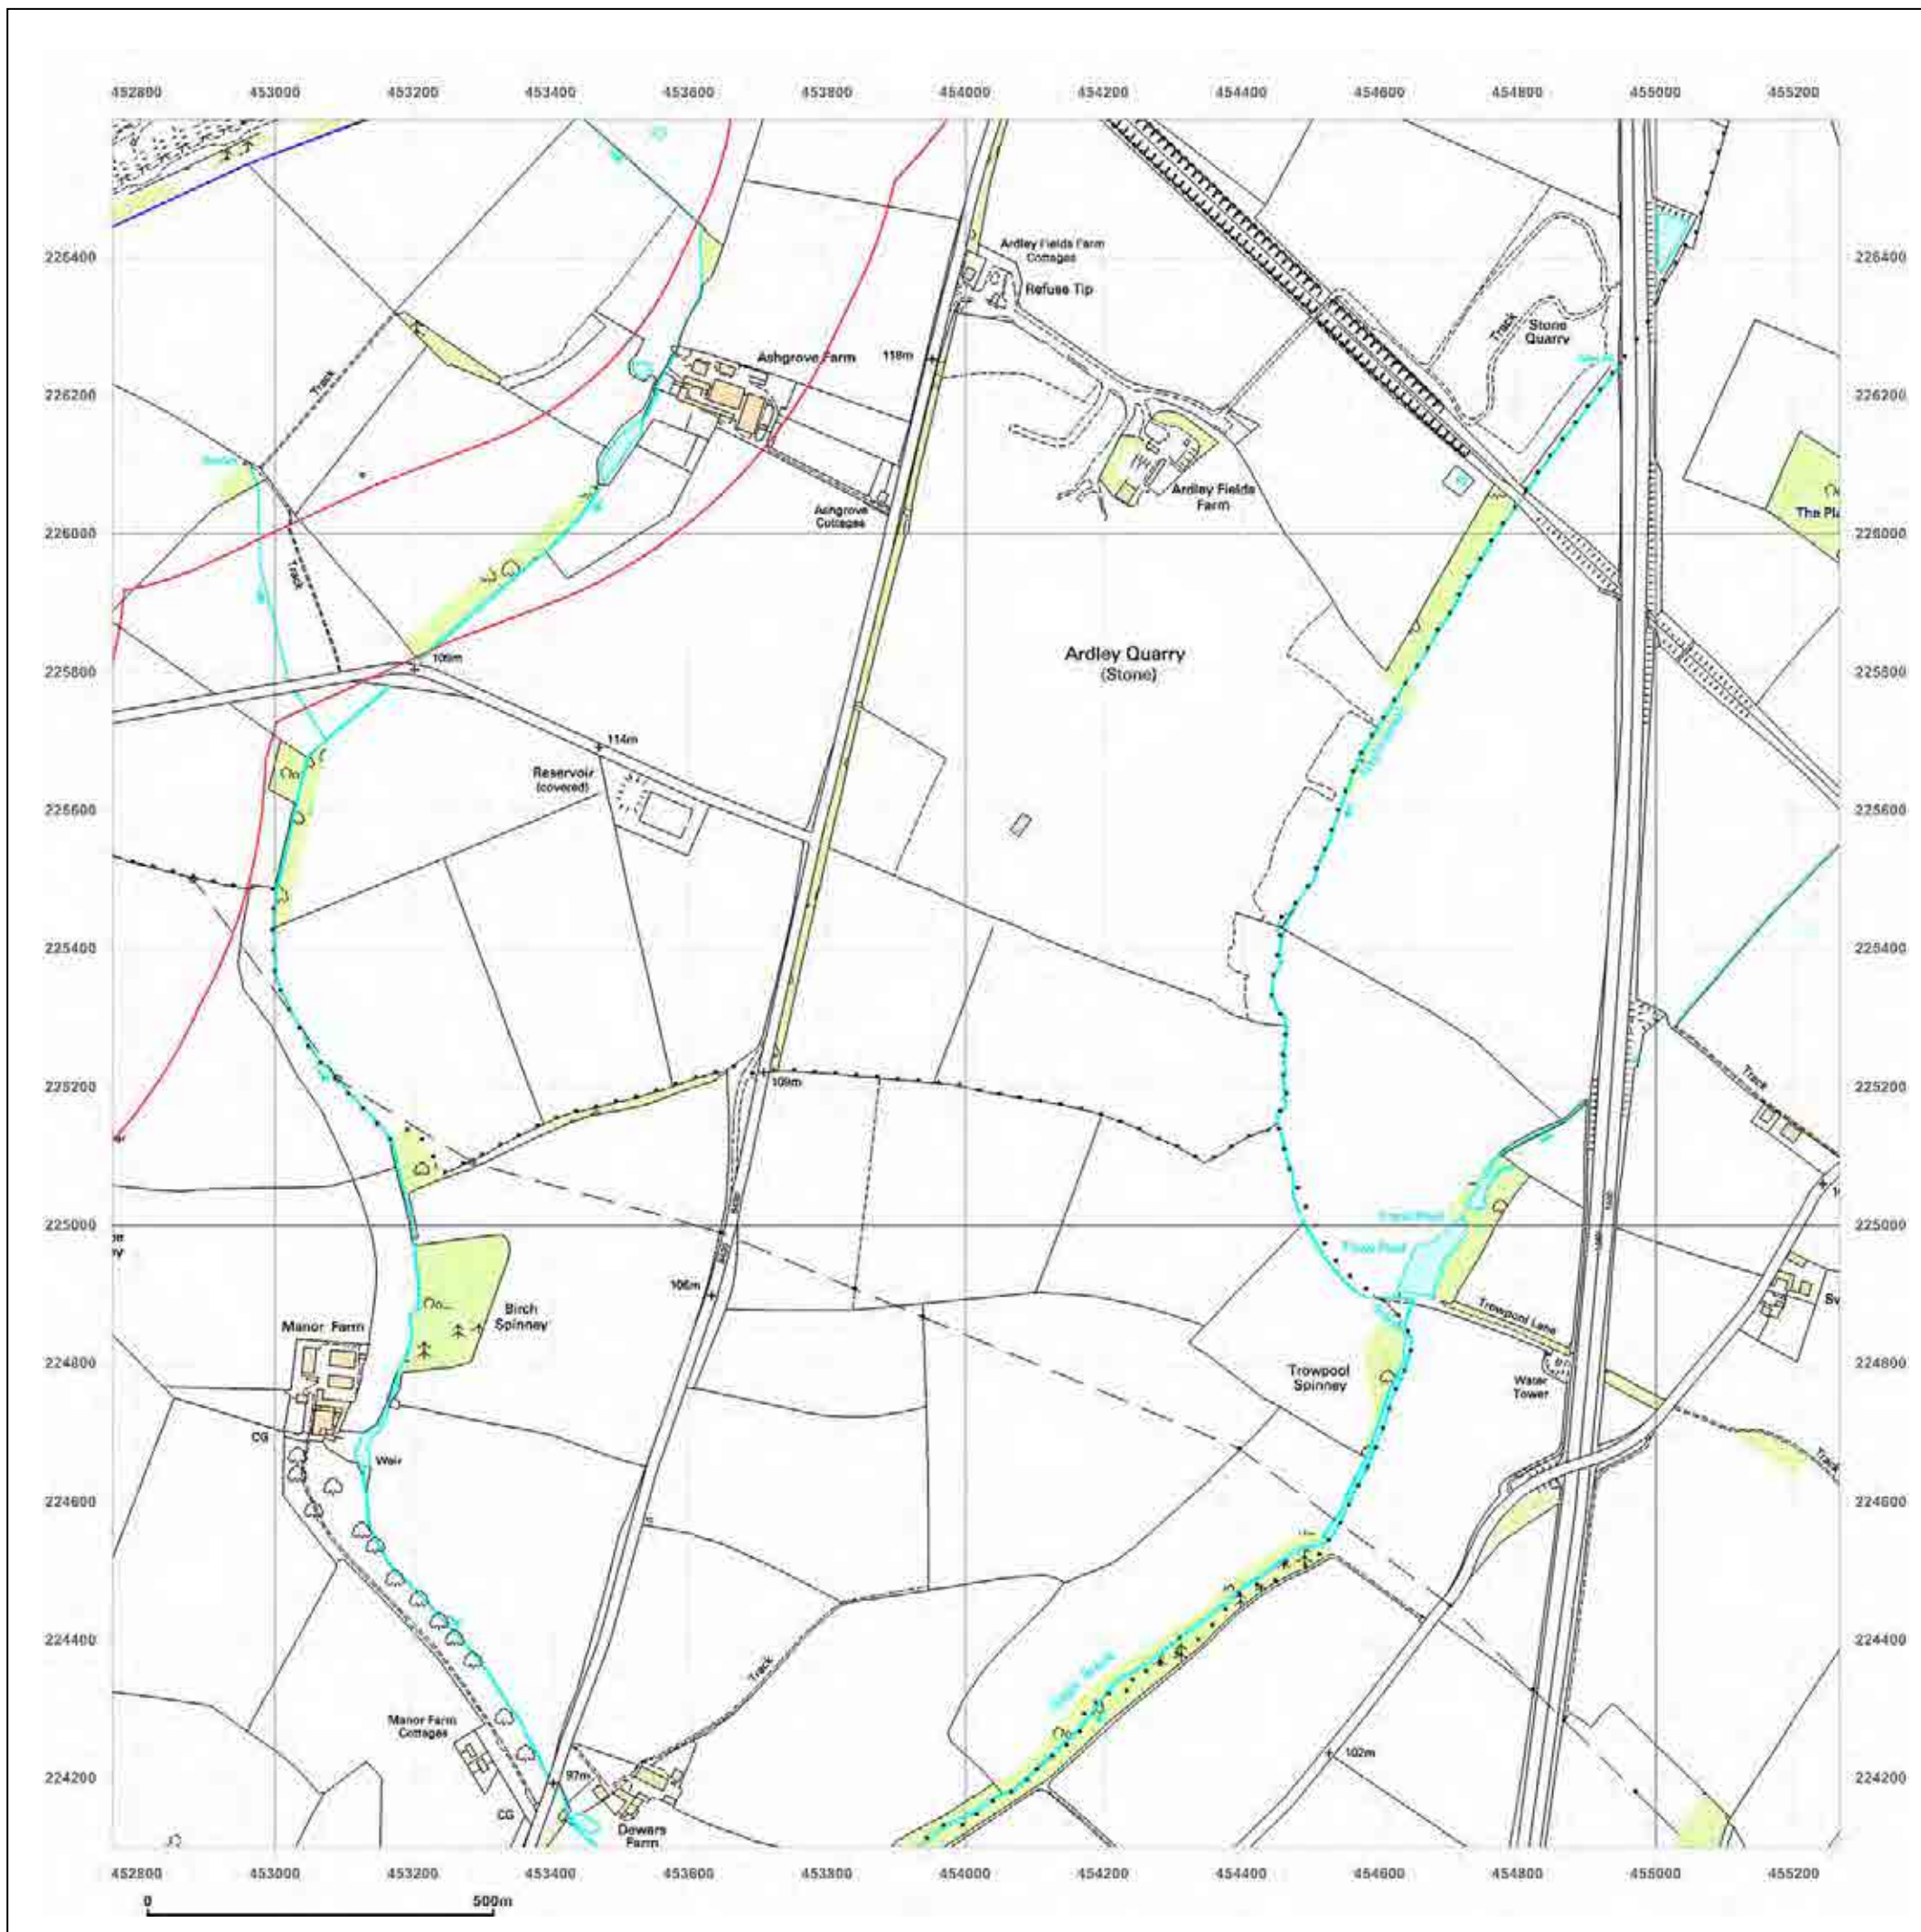

© Crown copyright and database rights 2015 Ordnance Survey 100035207

Production date: 04 September 2017

To view map legend click here [Legend](#)

**Site Details:**

HEYFORD PARK HOUSE, 52  
HEYFORD PARK, CAMP ROAD,  
UPPER HEYFORD, OX25 5HD