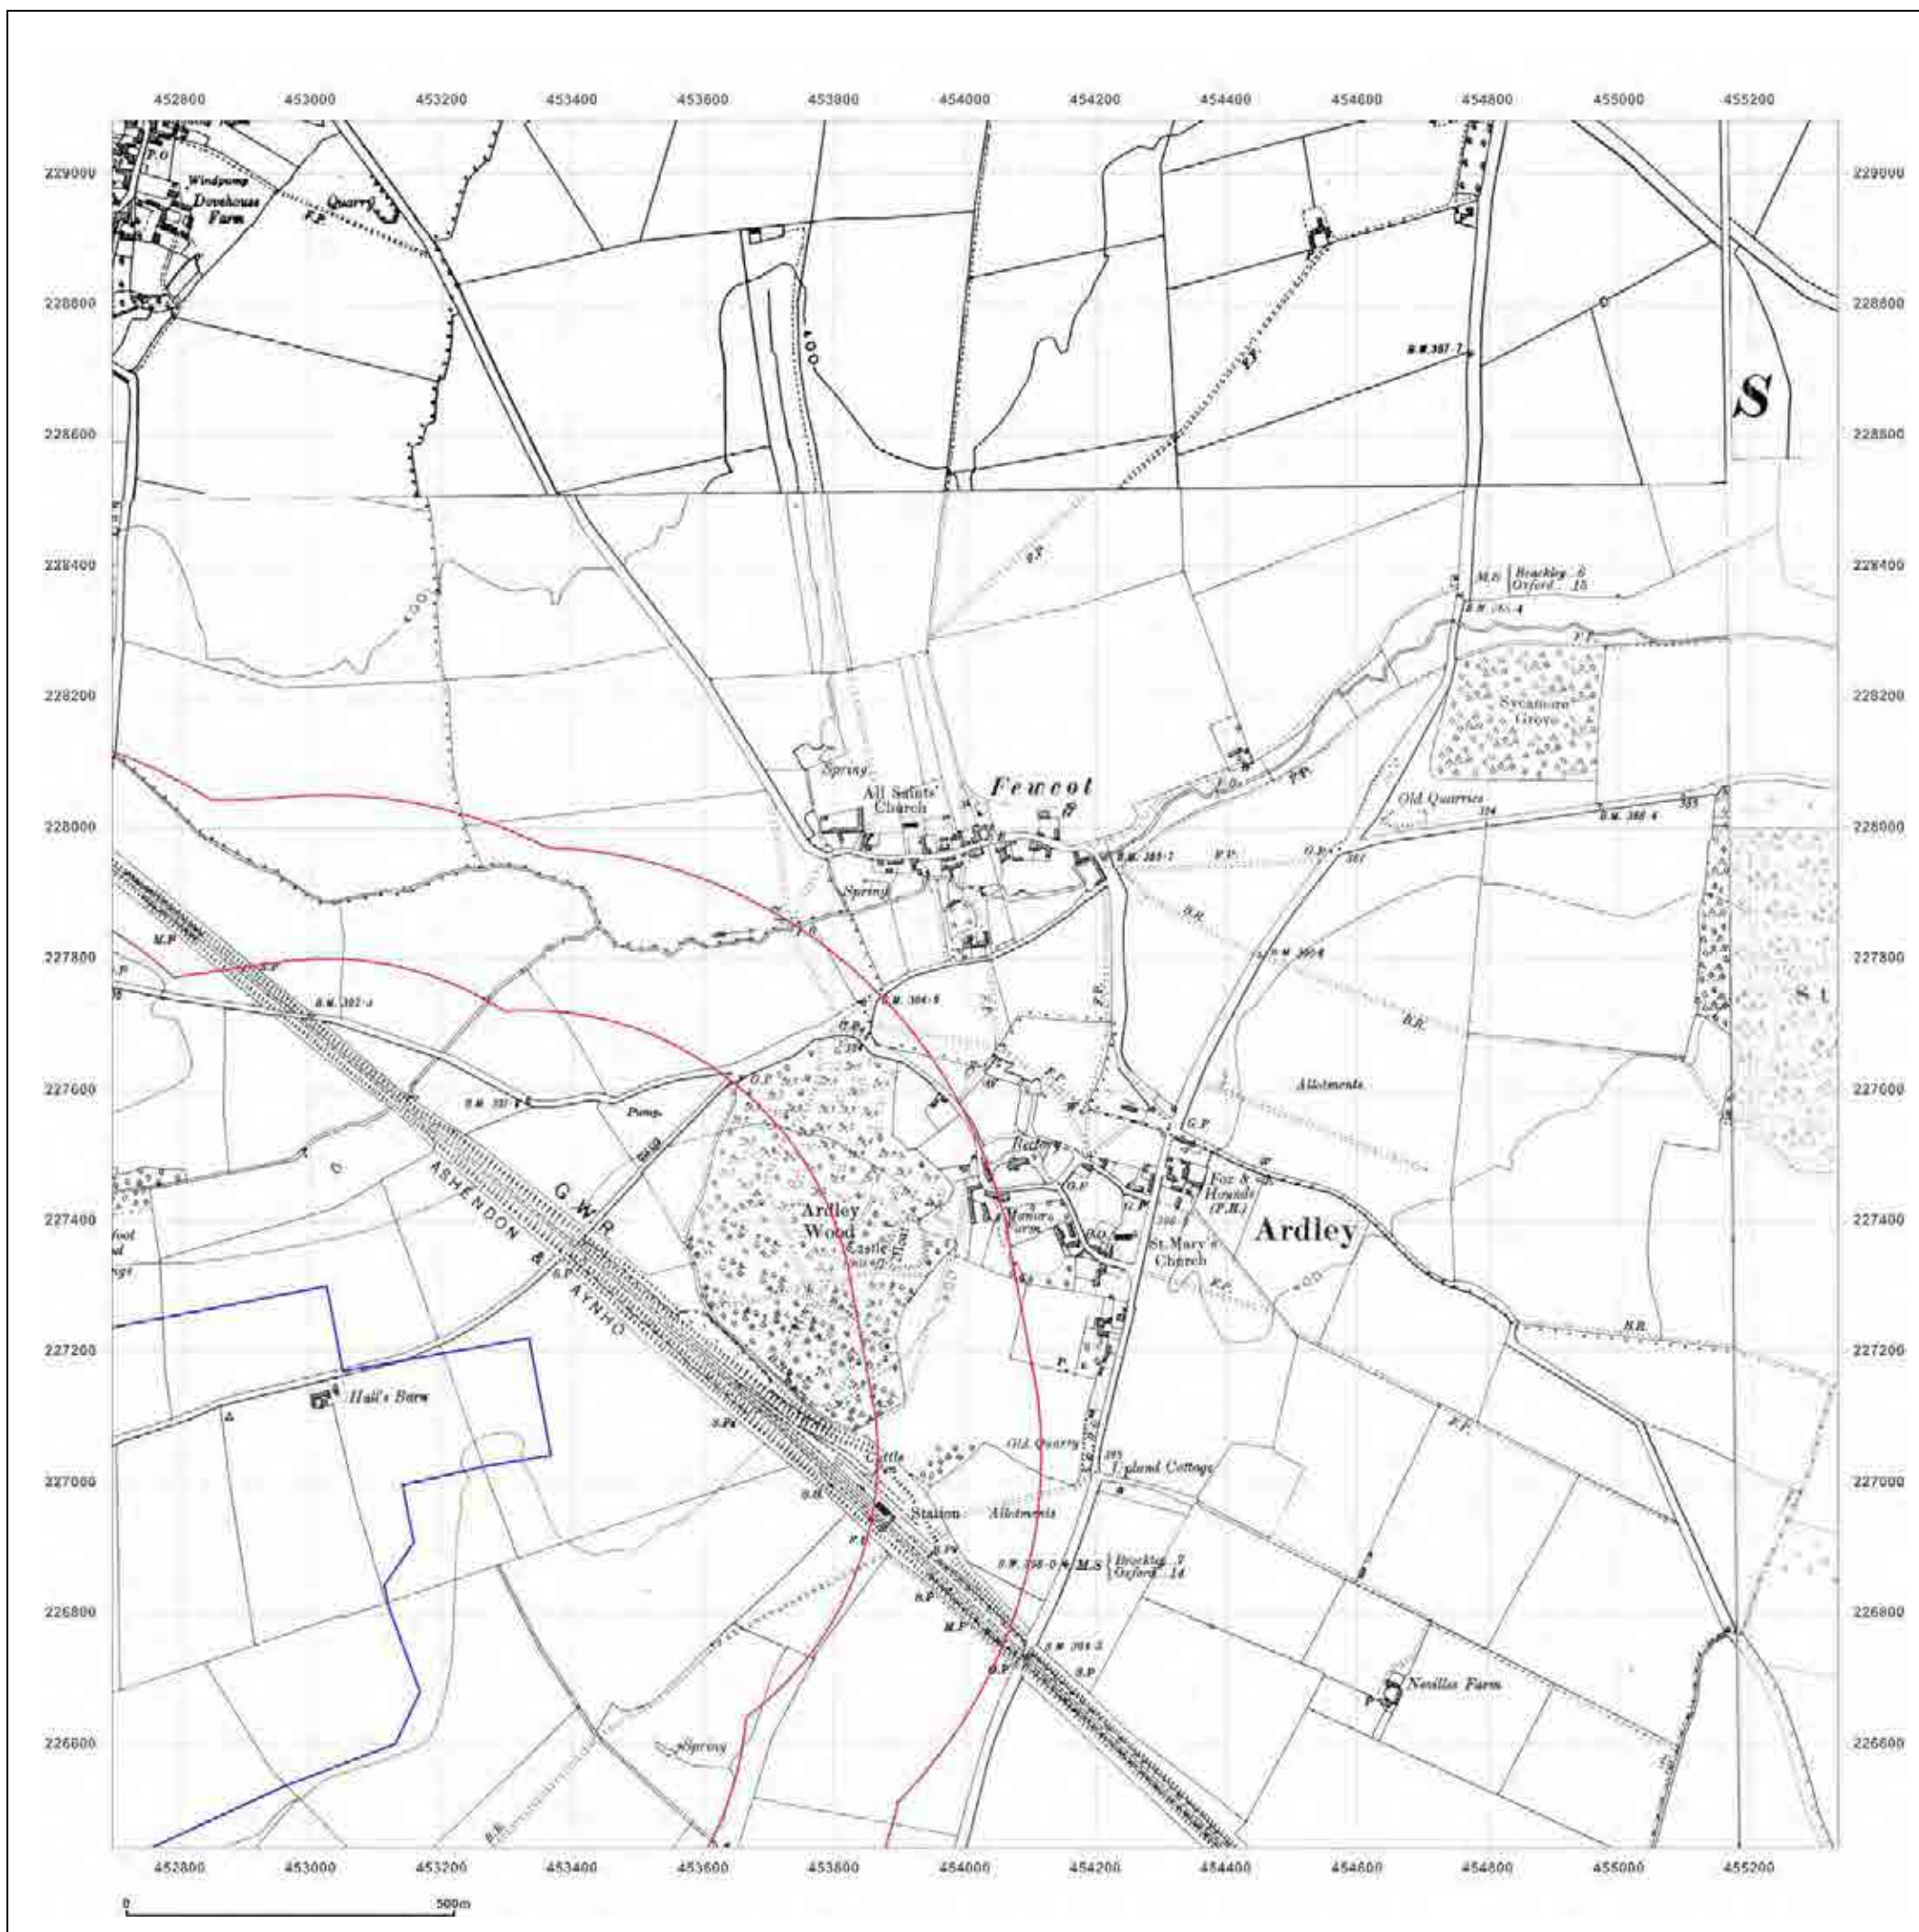

© Crown copyright and database rights 2015 Ordnance Survey 100035207

Production date: 04 September 2017

To view map legend click here [Legend](#)

**Site Details:**

HEYFORD PARK HOUSE, 52  
HEYFORD PARK, CAMP ROAD,  
UPPER HEYFORD, OX25 5HD