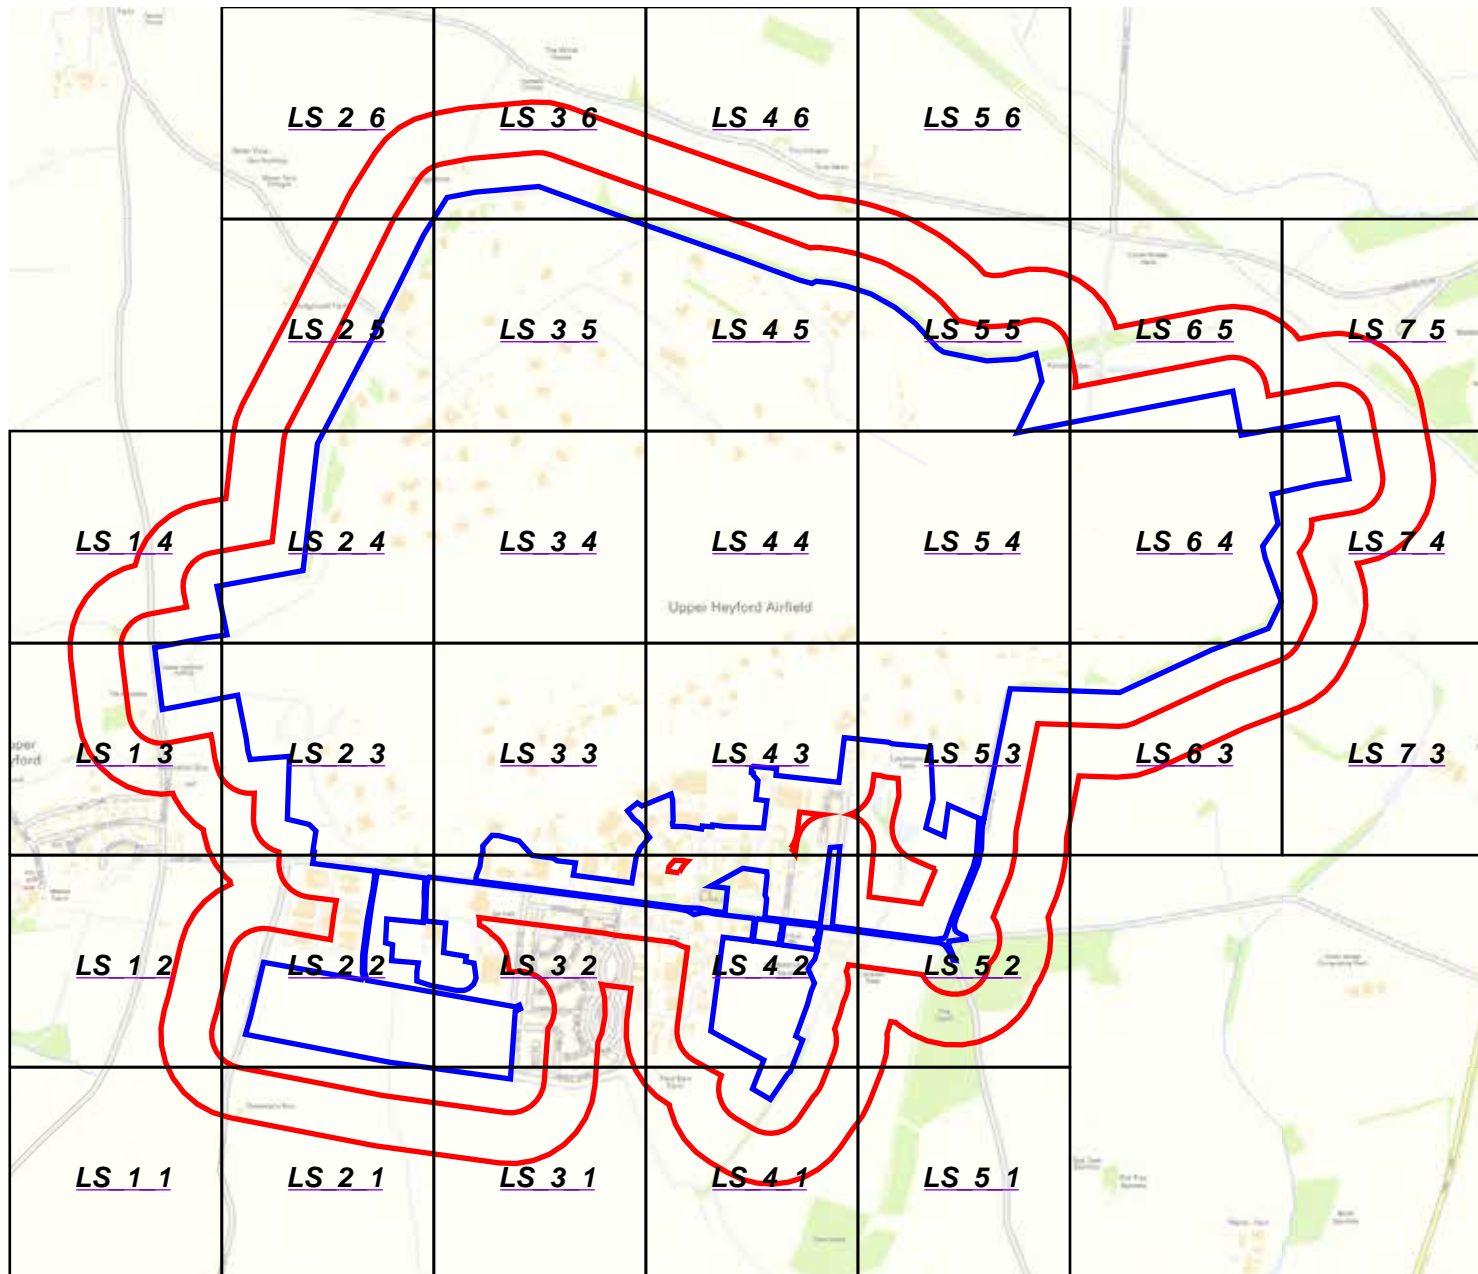

© Crown copyright and database rights 2015 Ordnance Survey 100035207

Production date: 04 September 2017

To view map legend click here [Legend](#)

1:2500 Scale Grid Index

**Site Details:**

HEYFORD PARK HOUSE, 52  
HEYFORD PARK, CAMP ROAD,  
UPPER HEYFORD, OX25 5HD