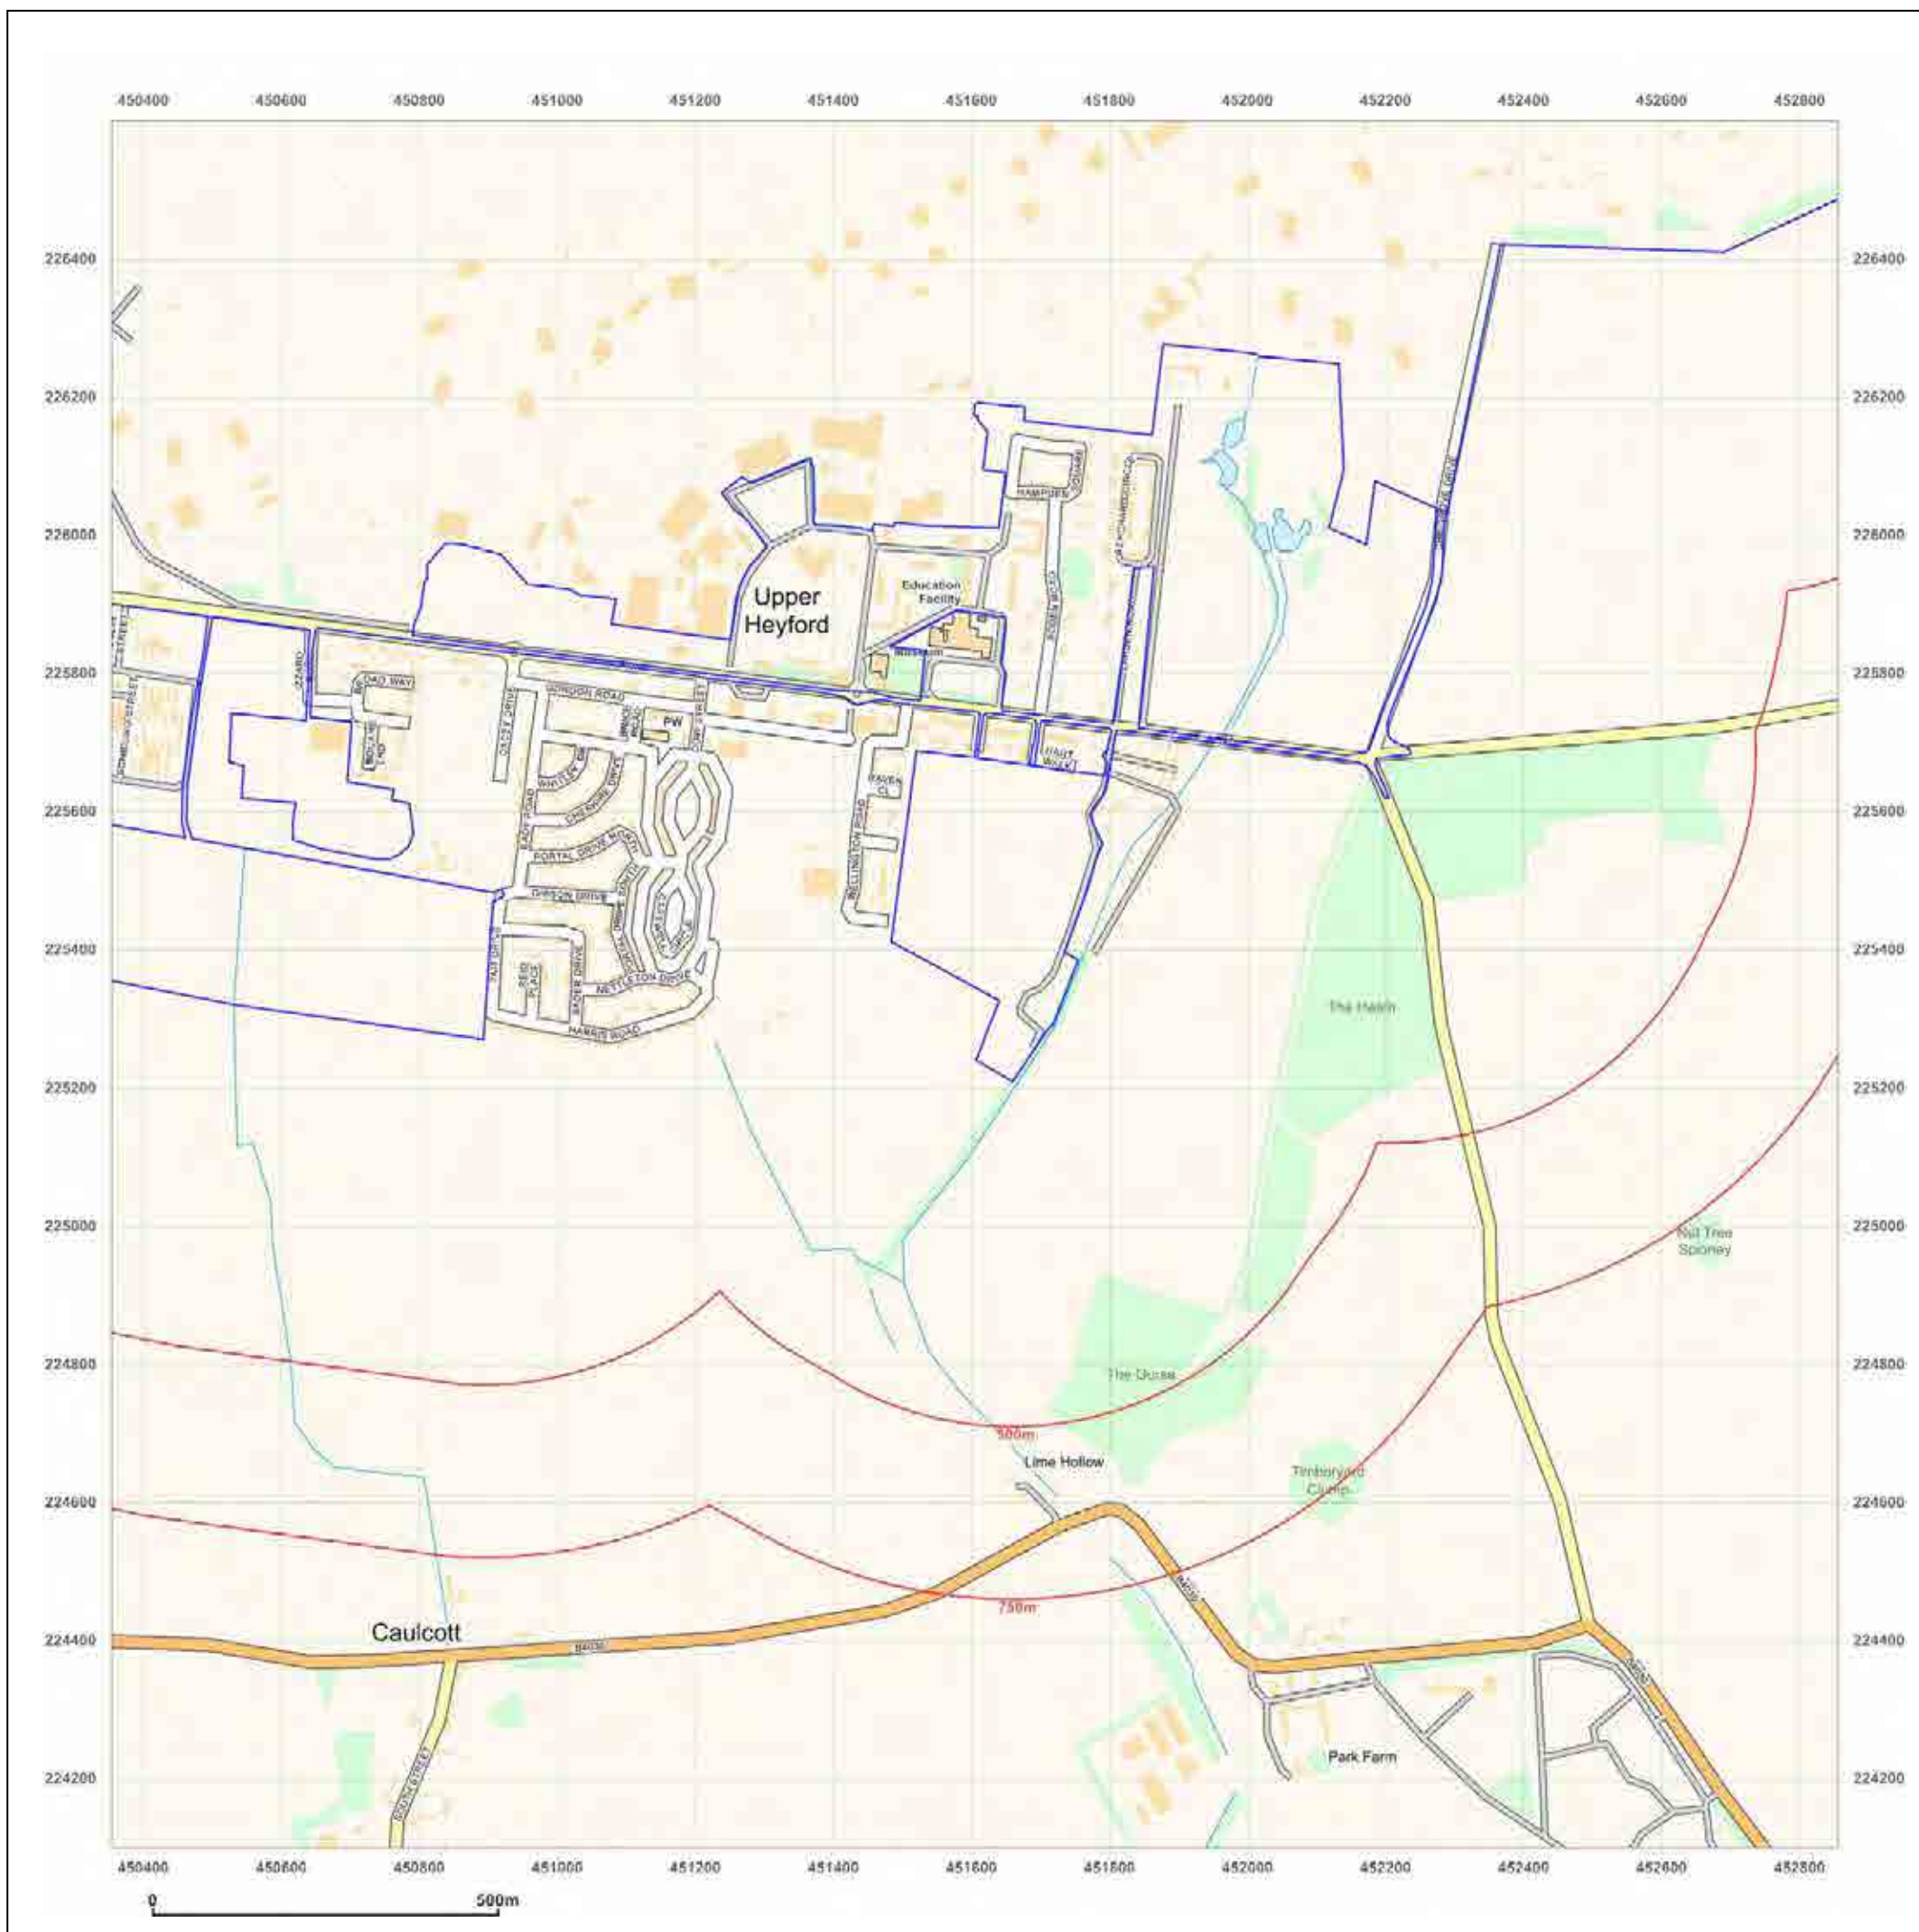

© Crown copyright and database rights 2015 Ordnance Survey 100035207

Production date: 04 September 2017

To view map legend click here [Legend](#)

**Site Details:**

HEYFORD PARK HOUSE, 52  
HEYFORD PARK, CAMP ROAD,  
UPPER HEYFORD, OX25 5HD