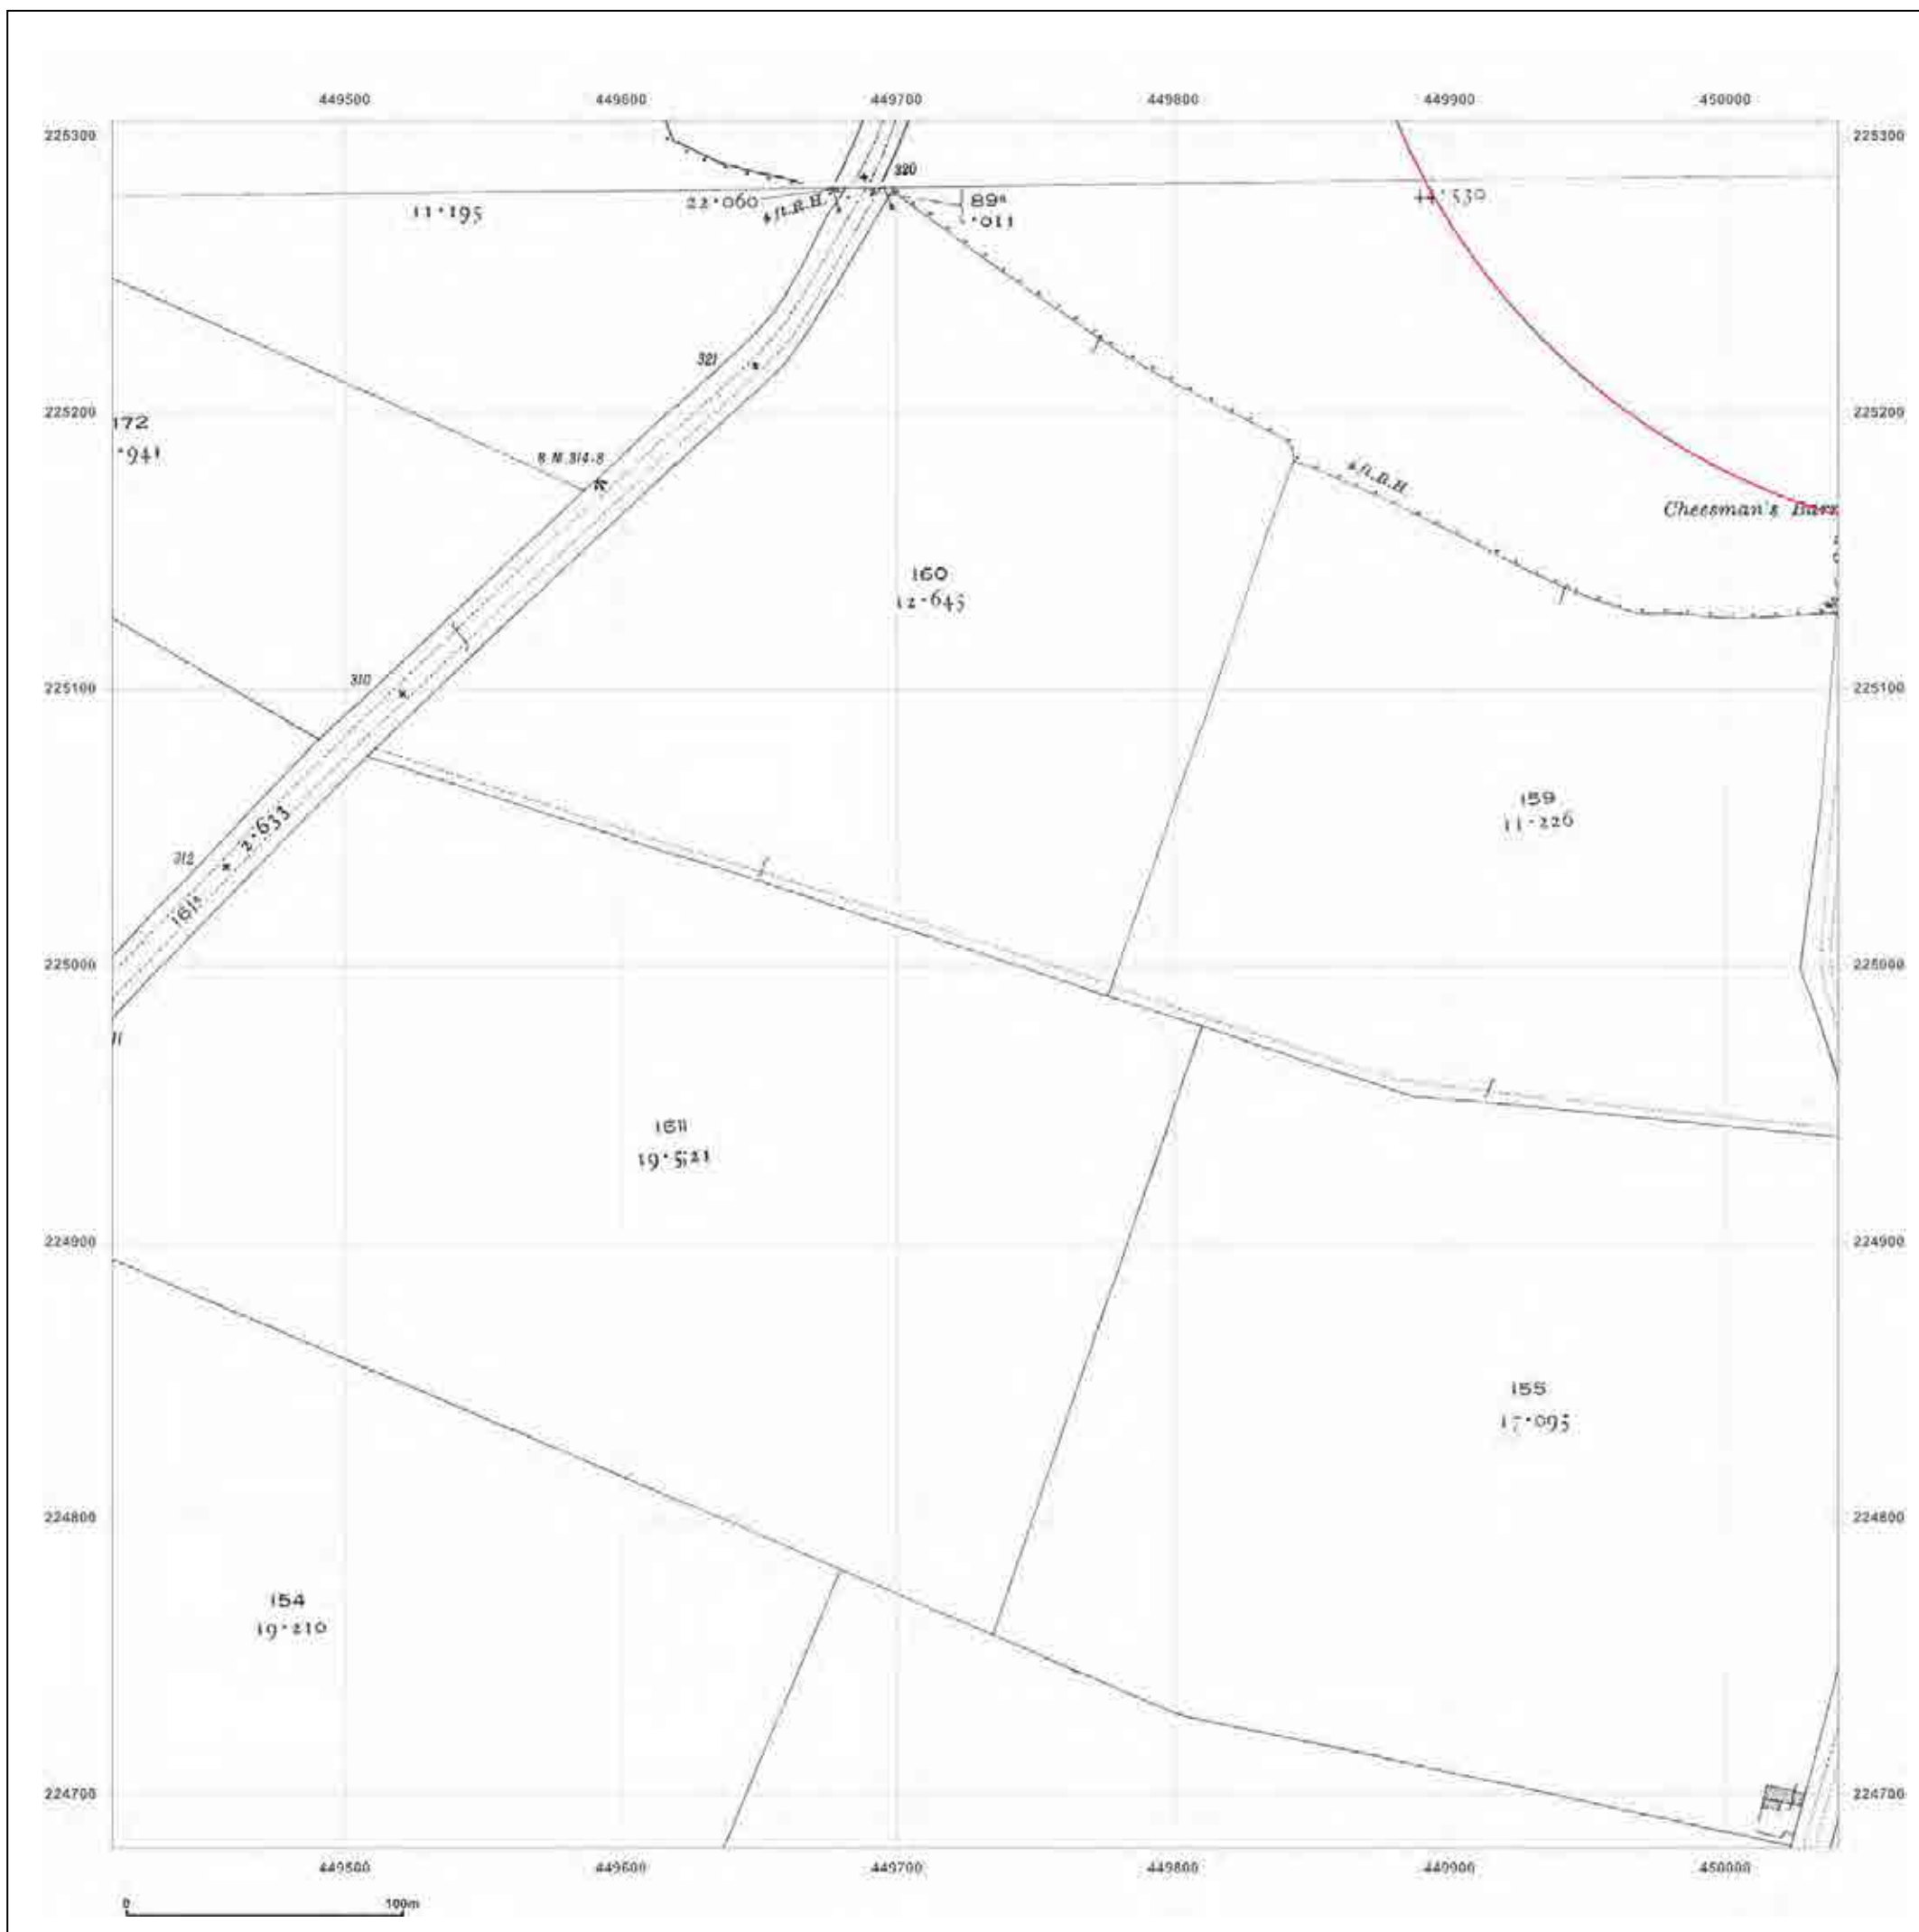

© Crown copyright and database rights 2015 Ordnance Survey 100035207

Production date: 04 September 2017

To view map legend click here [Legend](#)

**Site Details:**

HEYFORD PARK HOUSE, 52  
HEYFORD PARK, CAMP ROAD,  
UPPER HEYFORD, OX25 5HD