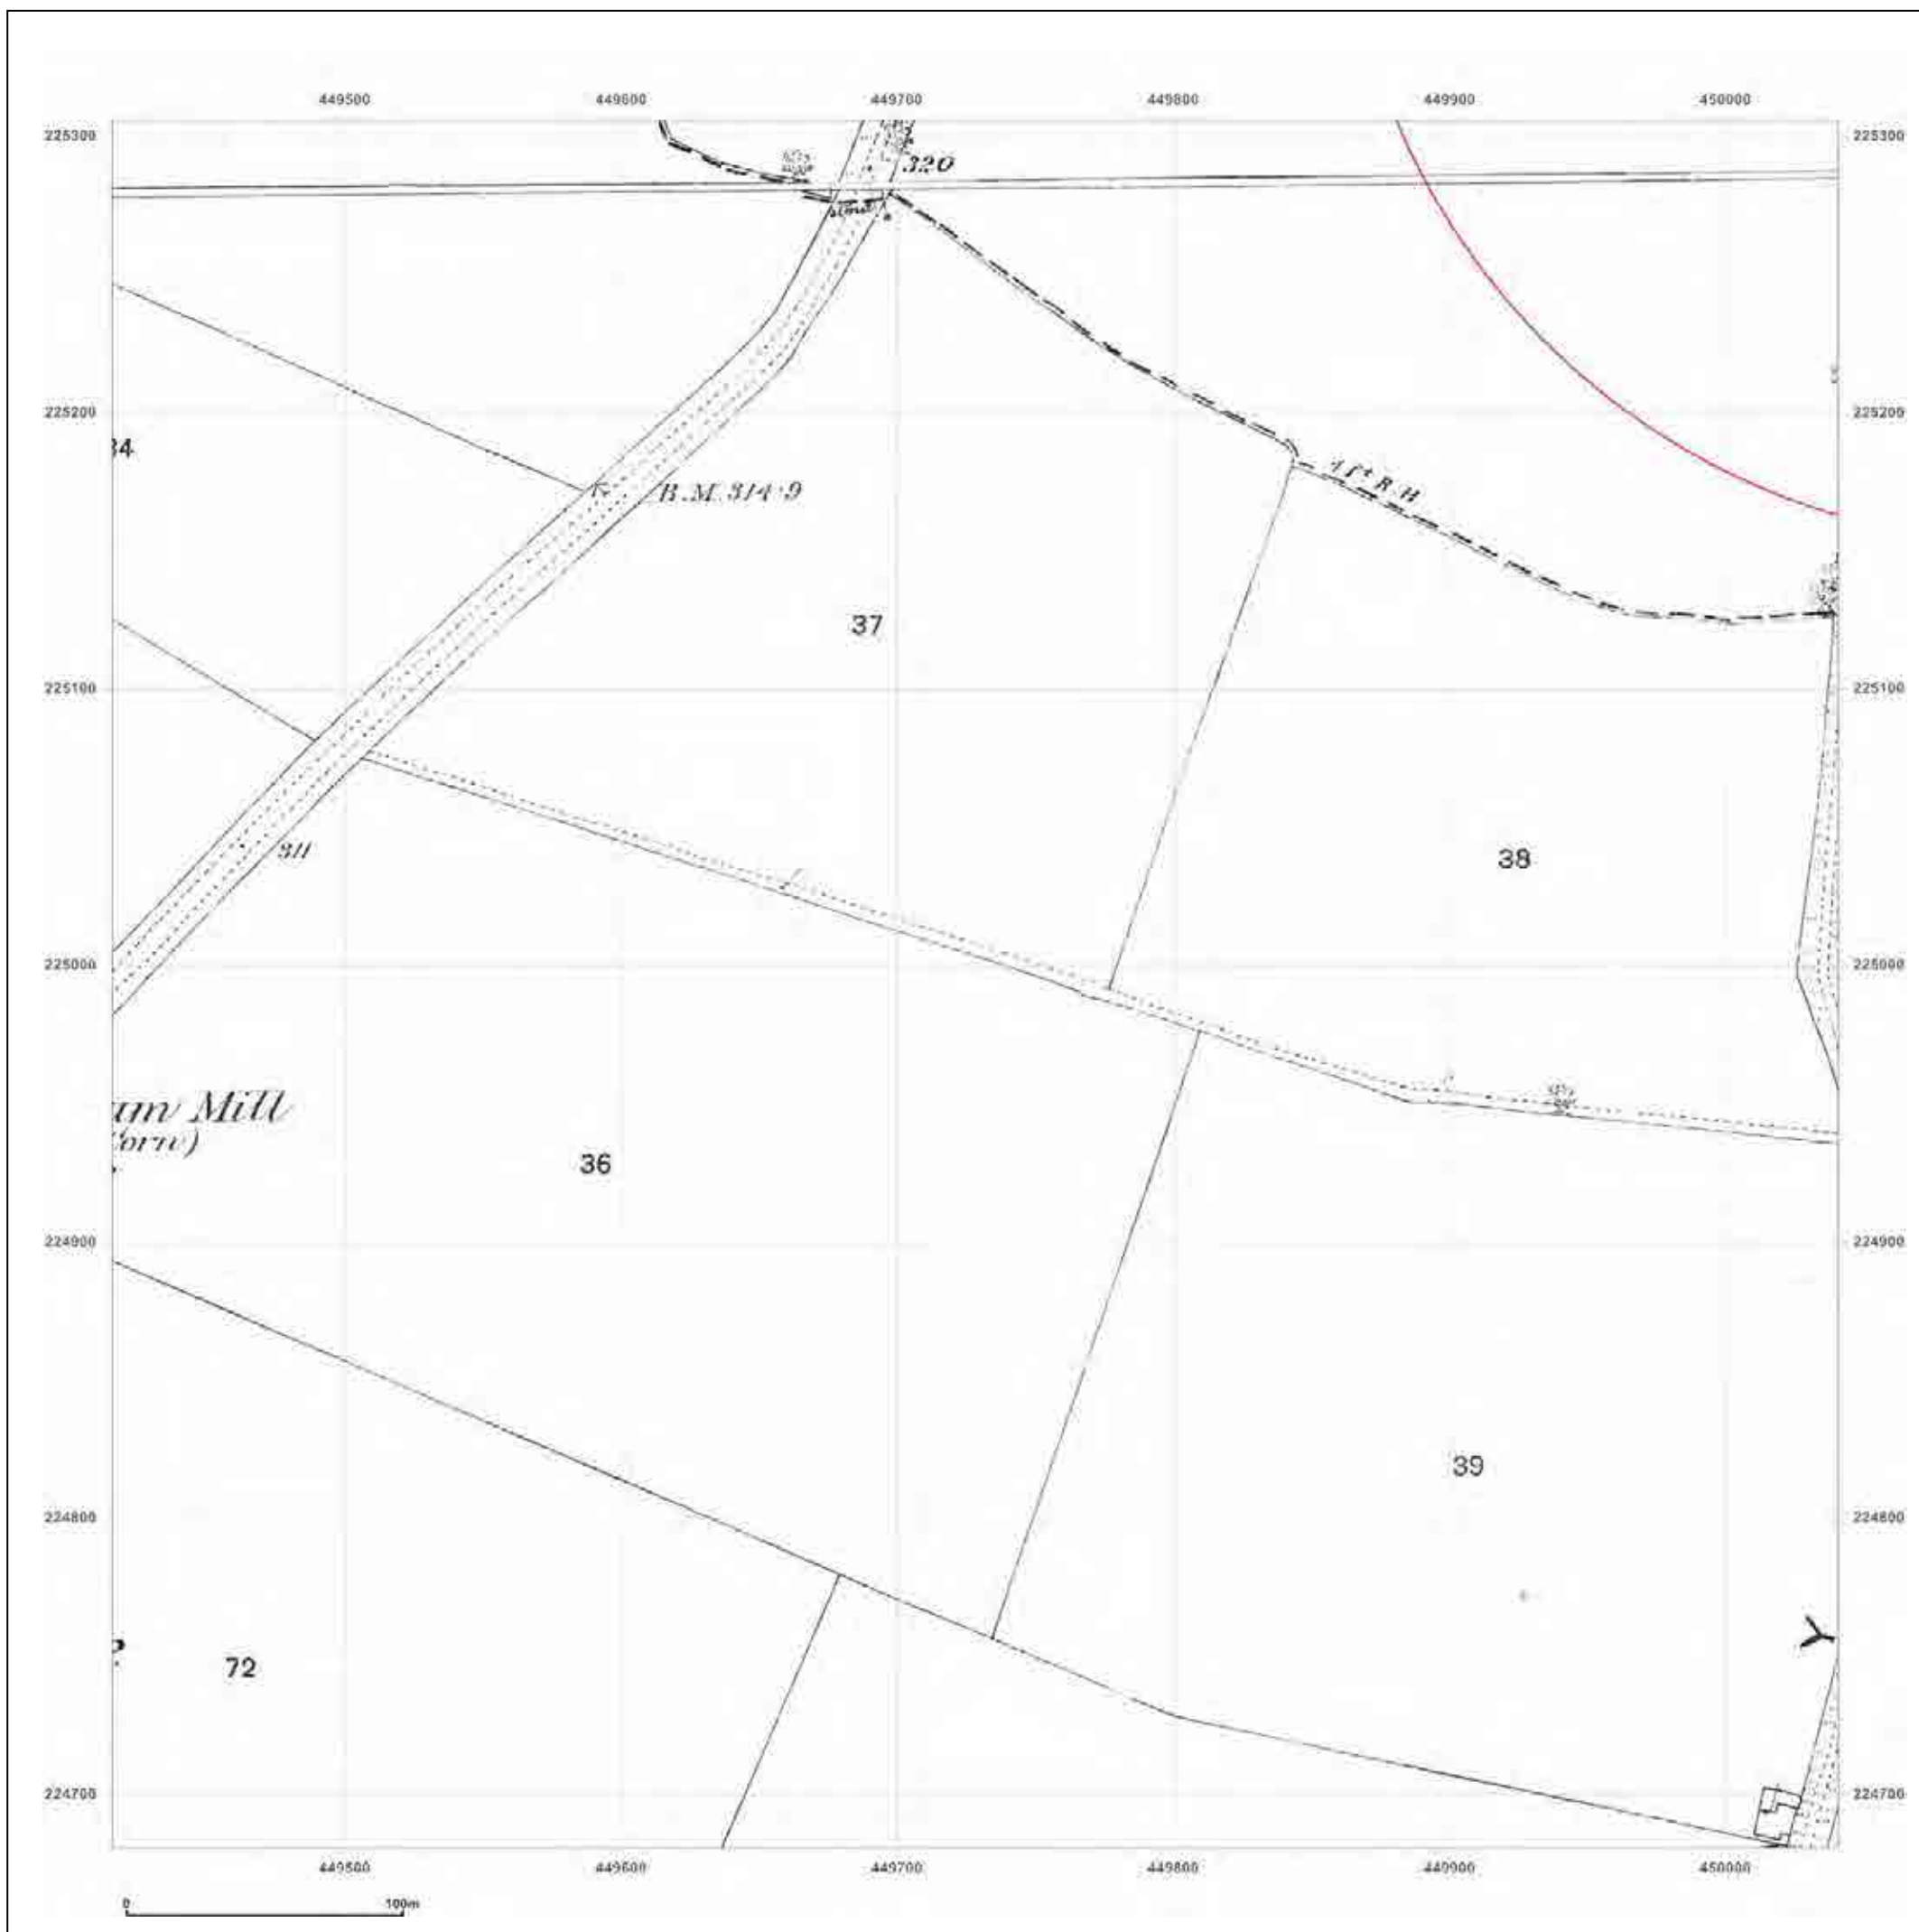

© Crown copyright and database rights 2015 Ordnance Survey 100035207

Production date: 04 September 2017

To view map legend click here [Legend](#)

**Site Details:**

HEYFORD PARK HOUSE, 52  
HEYFORD PARK, CAMP ROAD,  
UPPER HEYFORD, OX25 5HD