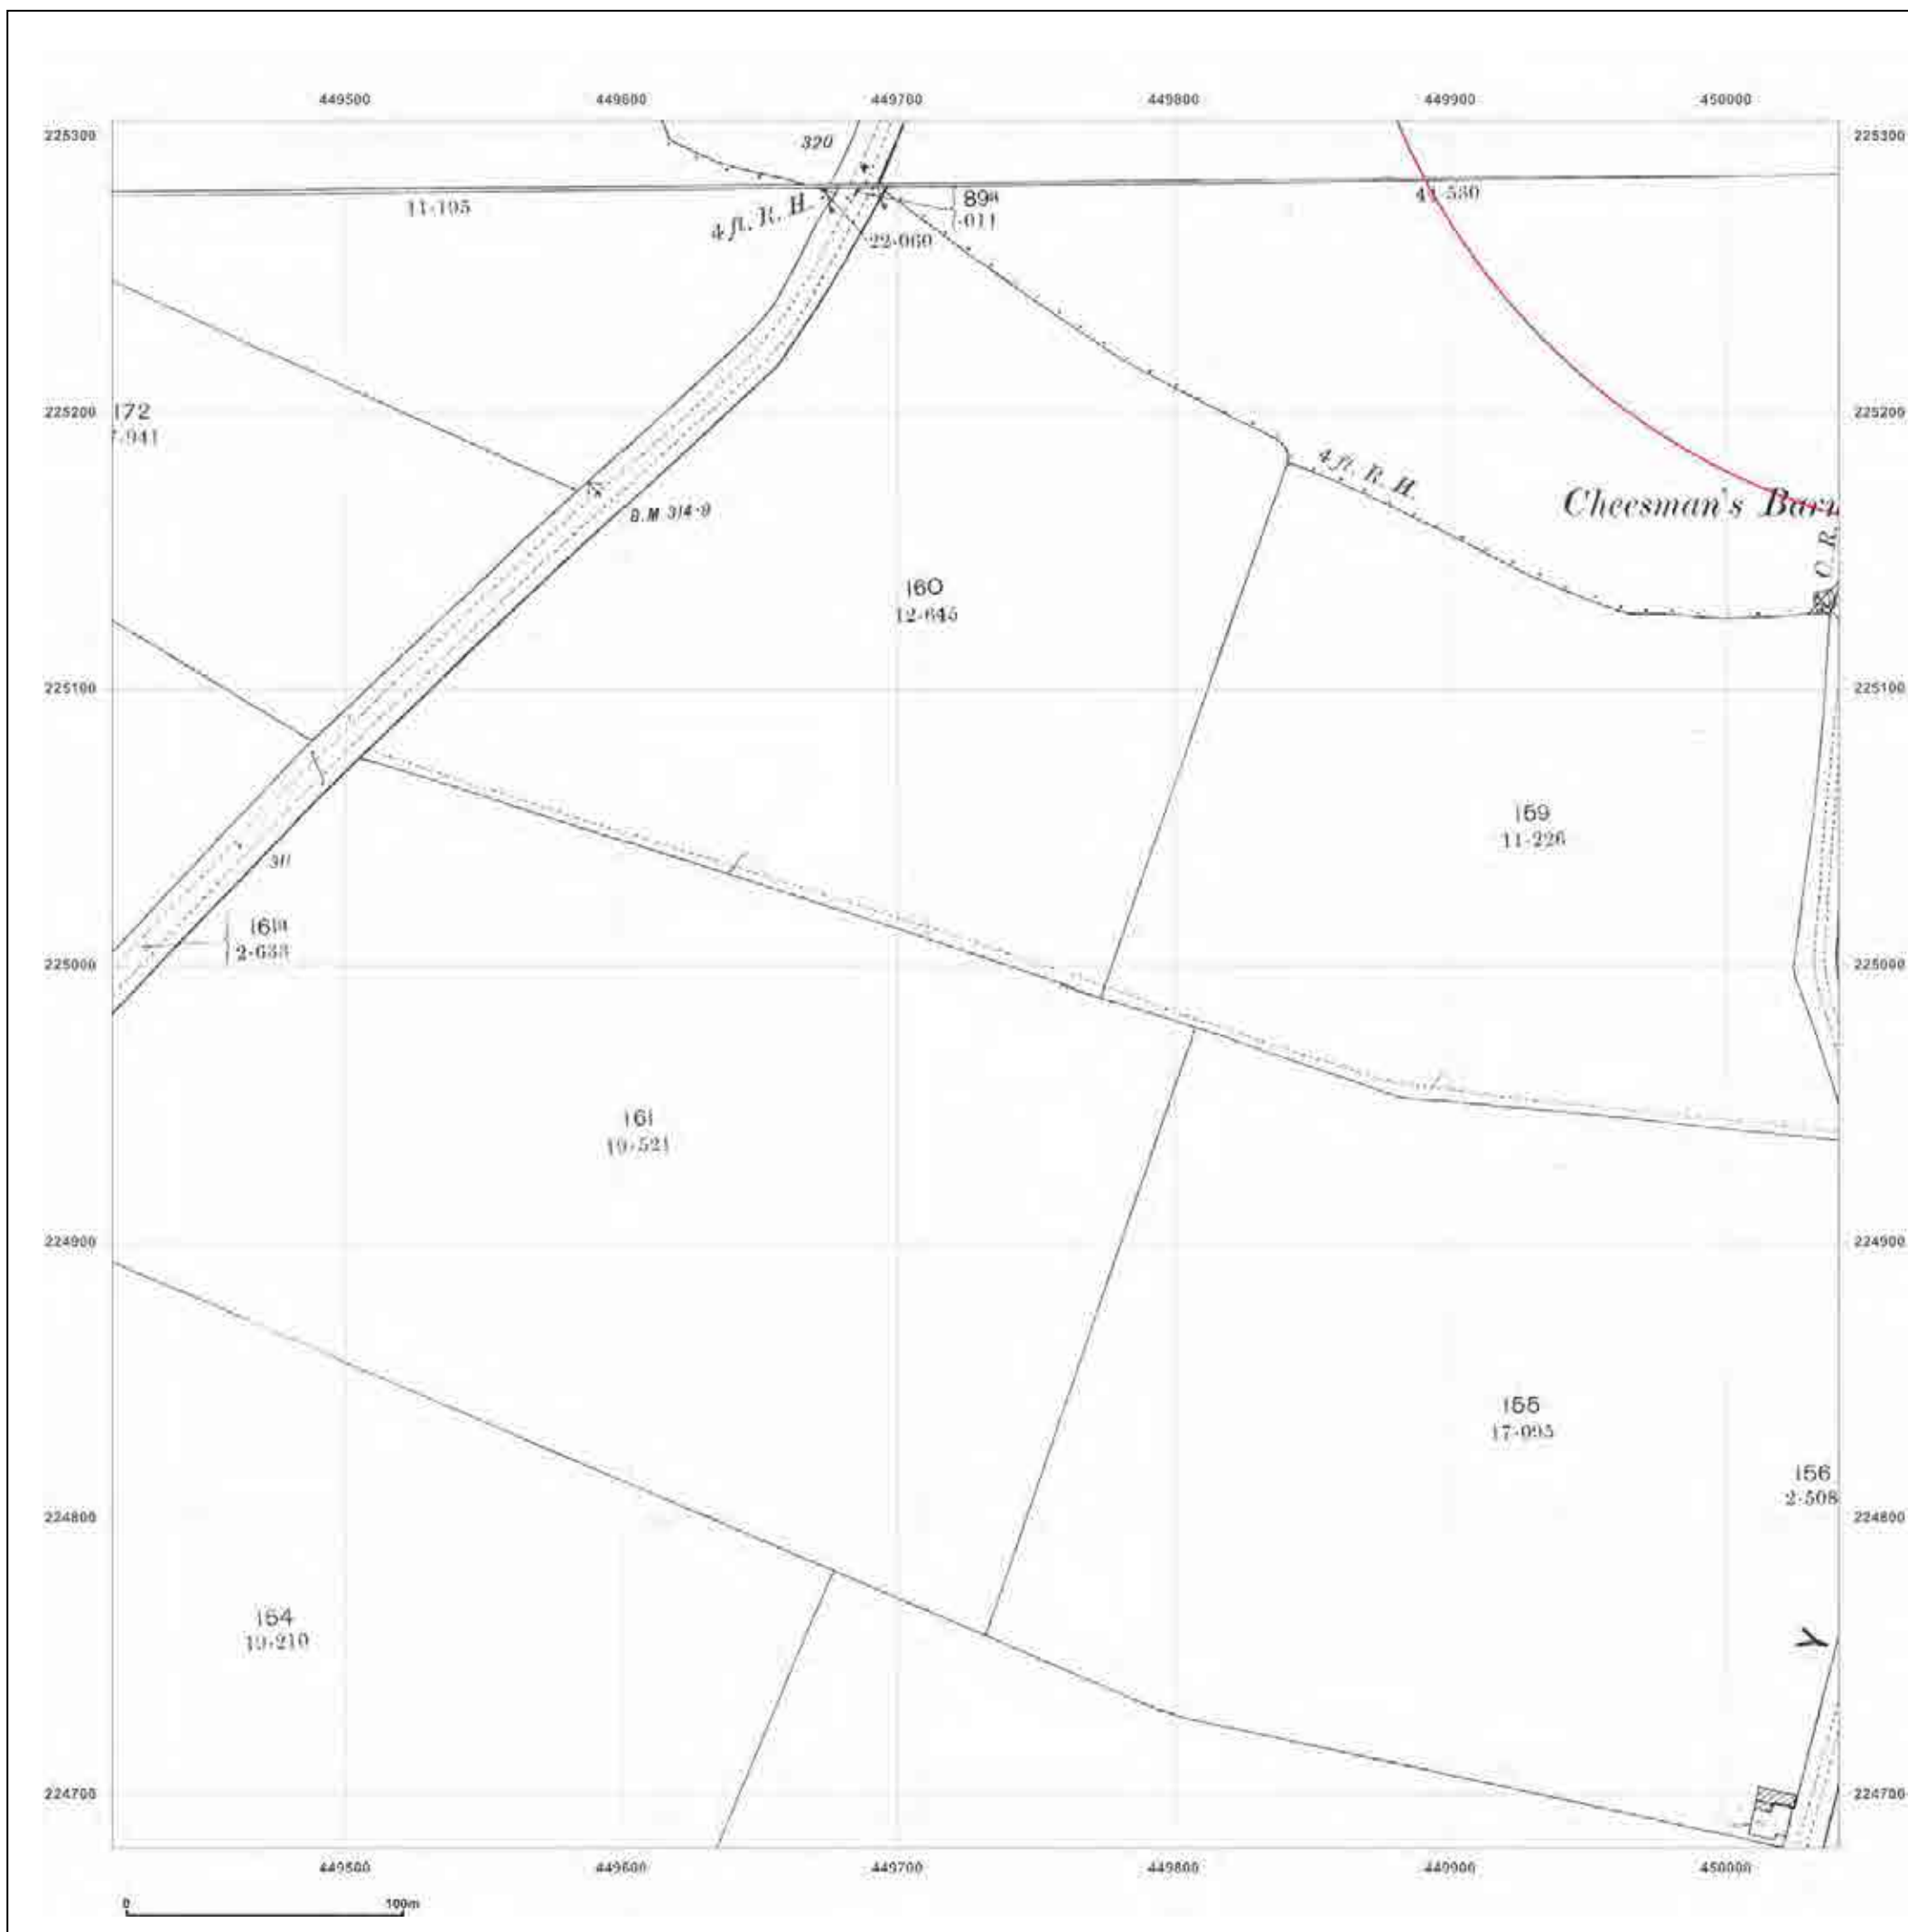

© Crown copyright and database rights 2015 Ordnance Survey 100035207

Production date: 04 September 2017

To view map legend click here [Legend](#)

**Site Details:**

HEYFORD PARK HOUSE, 52  
HEYFORD PARK, CAMP ROAD,  
UPPER HEYFORD, OX25 5HD