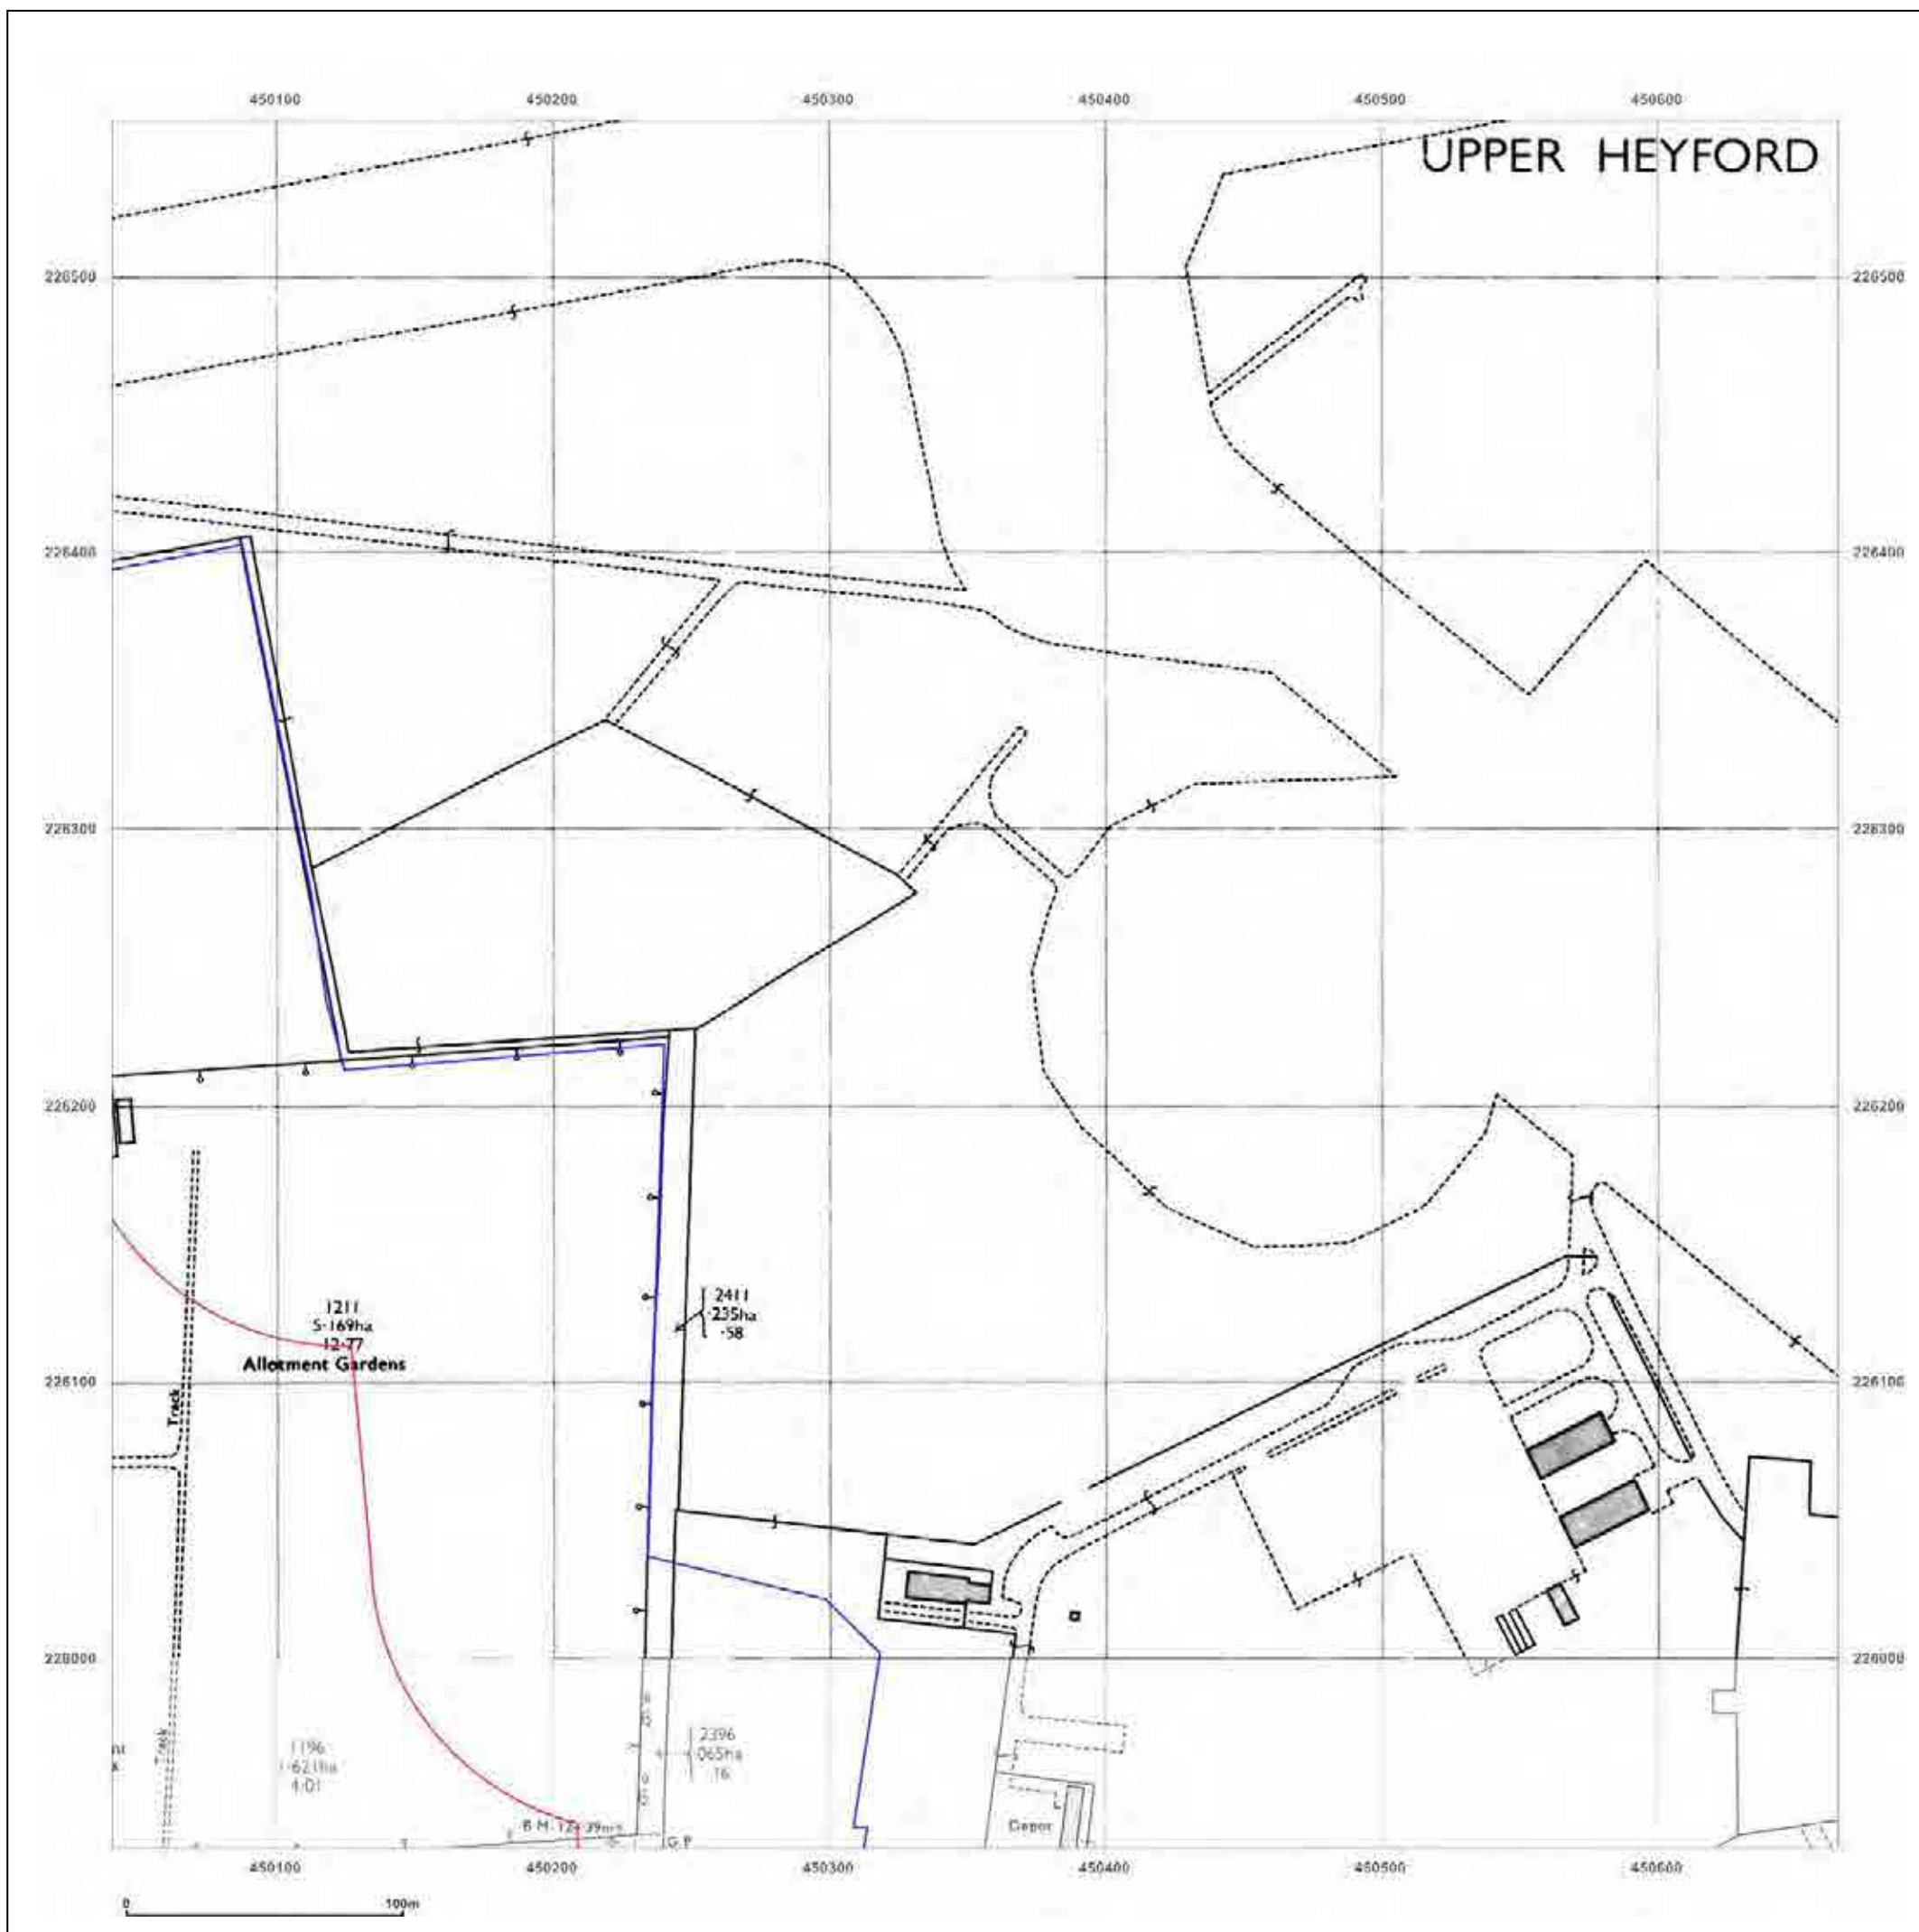

© Crown copyright and database rights 2015 Ordnance Survey 100035207

Production date: 04 September 2017

To view map legend click here [Legend](#)

**Site Details:**

HEYFORD PARK HOUSE, 52  
HEYFORD PARK, CAMP ROAD,  
UPPER HEYFORD, OX25 5HD