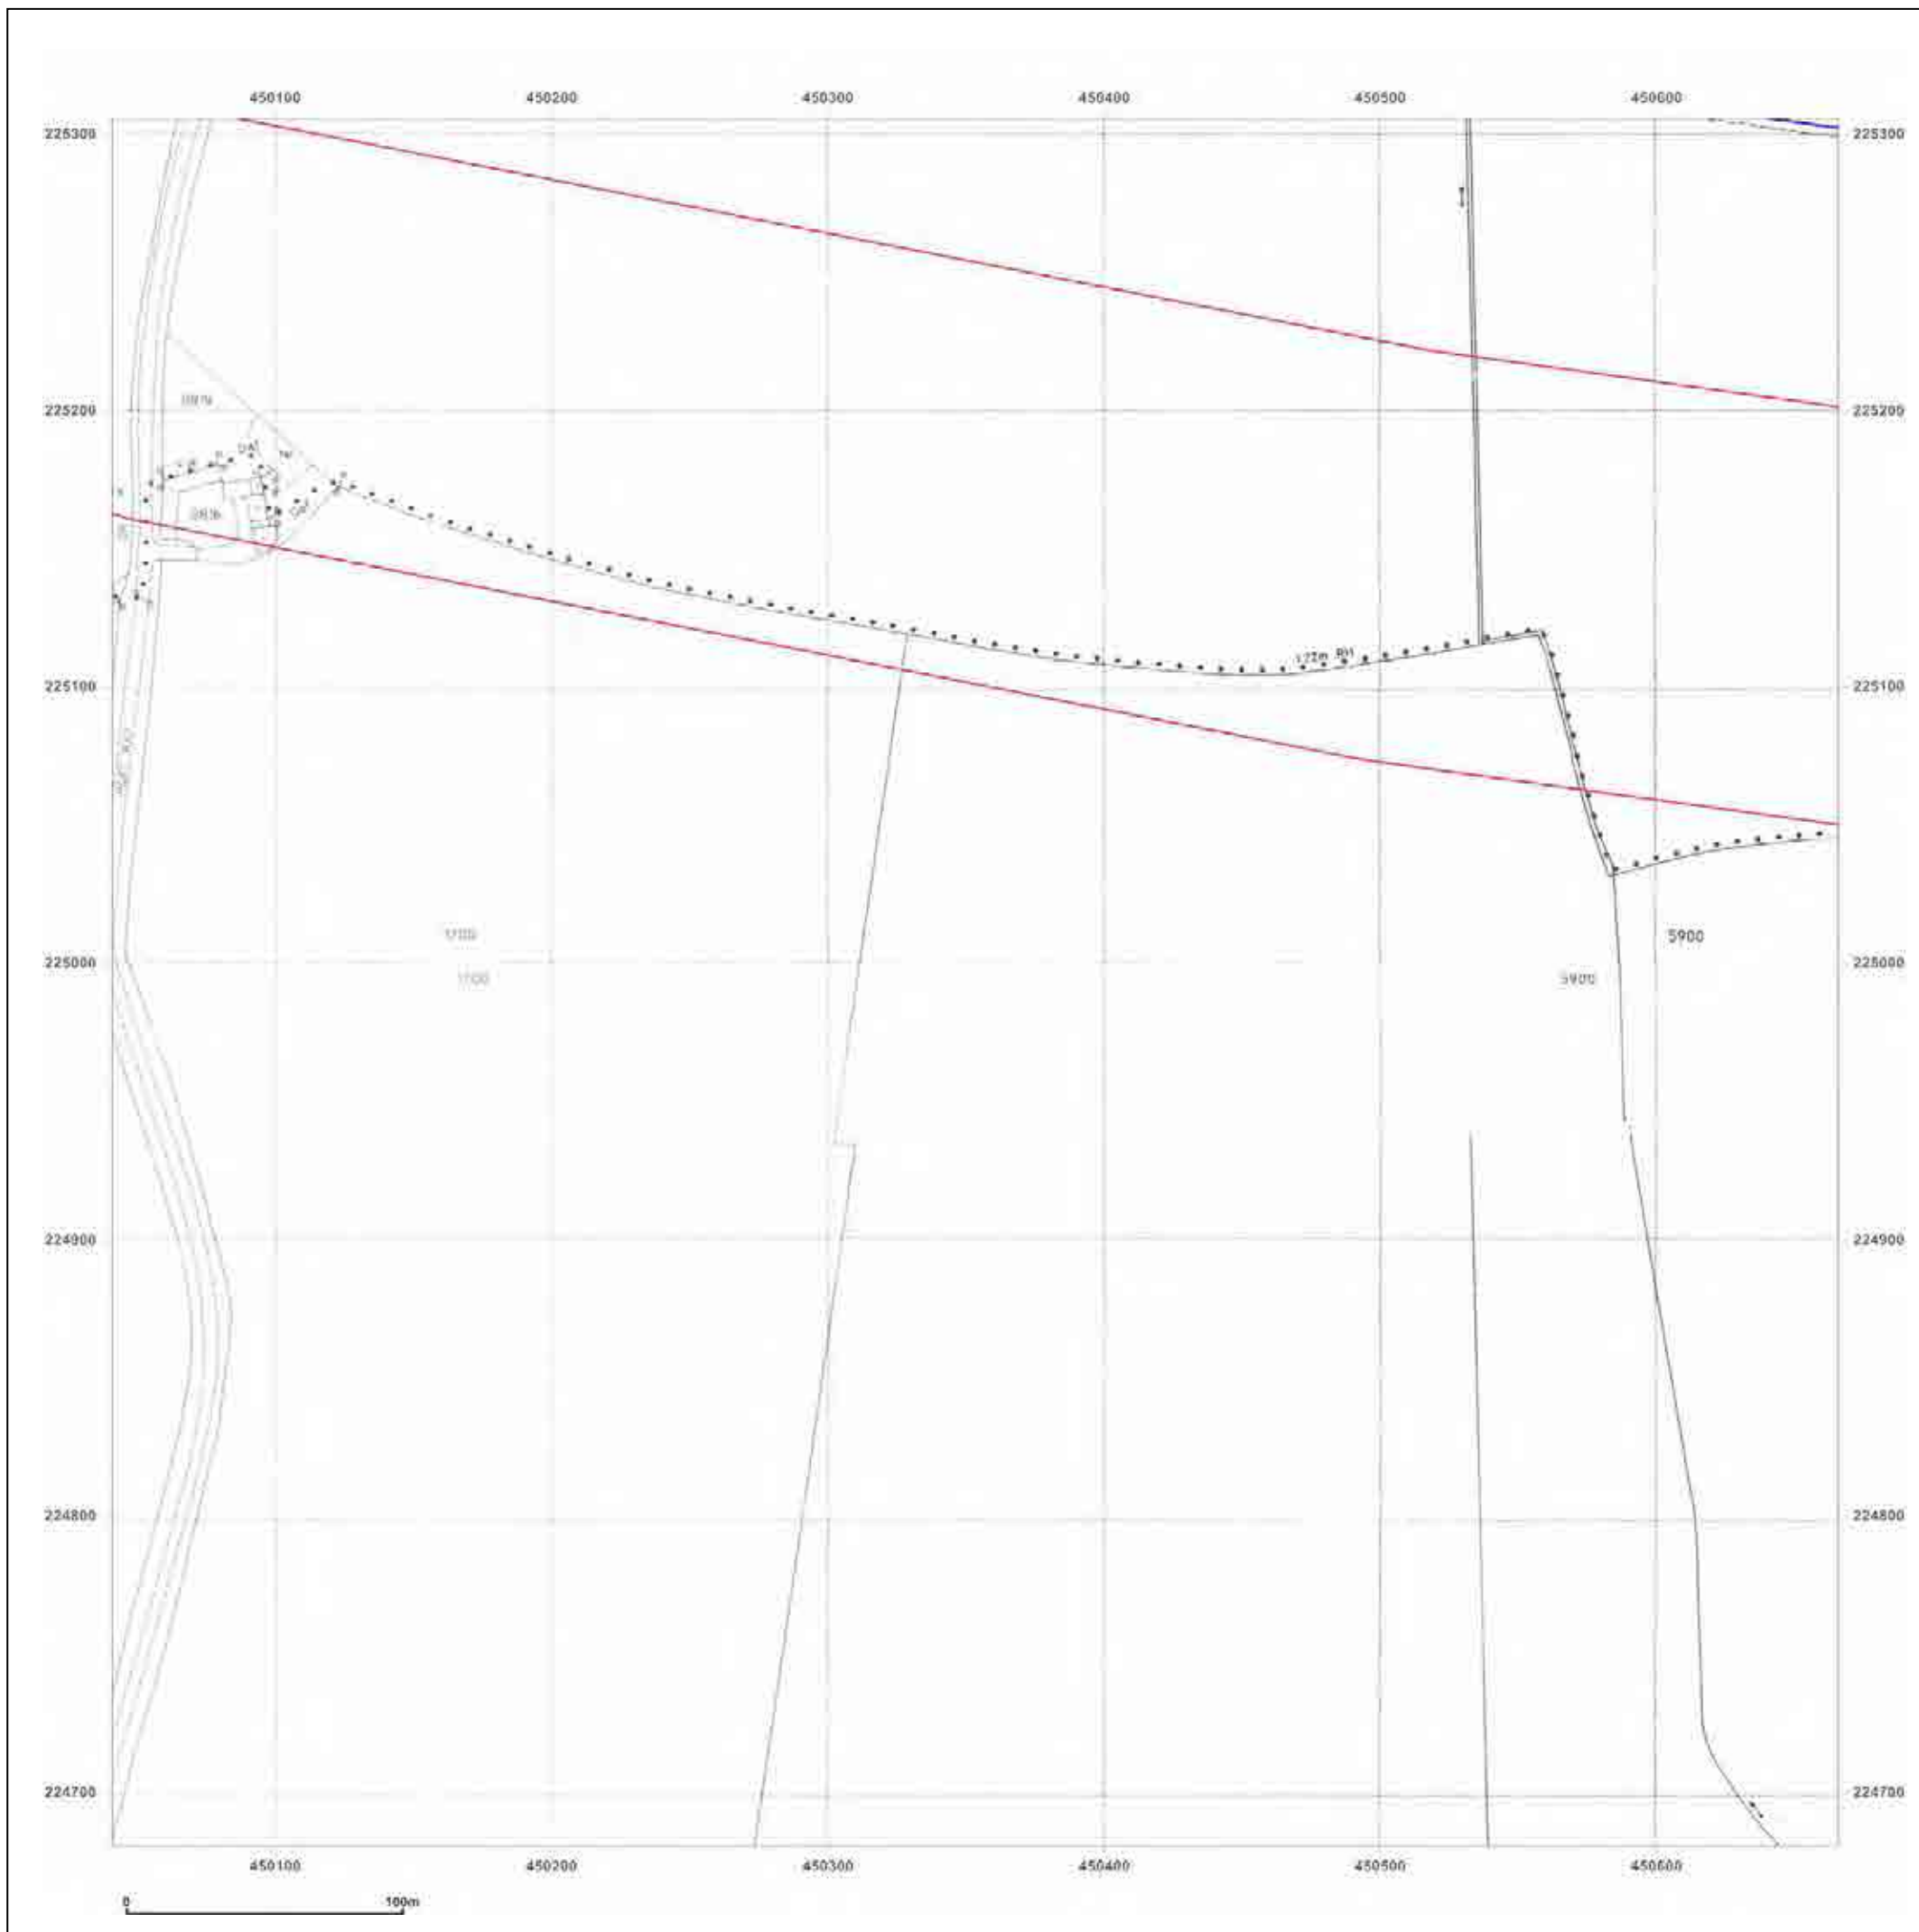

Site Details:

HEYFORD PARK HOUSE, 52
HEYFORD PARK, CAMP ROAD,
UPPER HEYFORD, OX25 5HD

Client Ref: Heyford_Park
Report Ref: GS-4227860_LS_2_1
Grid Ref: 450353, 224993

Map Name: National Grid

Map date: 1994

Scale: 1:2,500

Printed at: 1:2,500