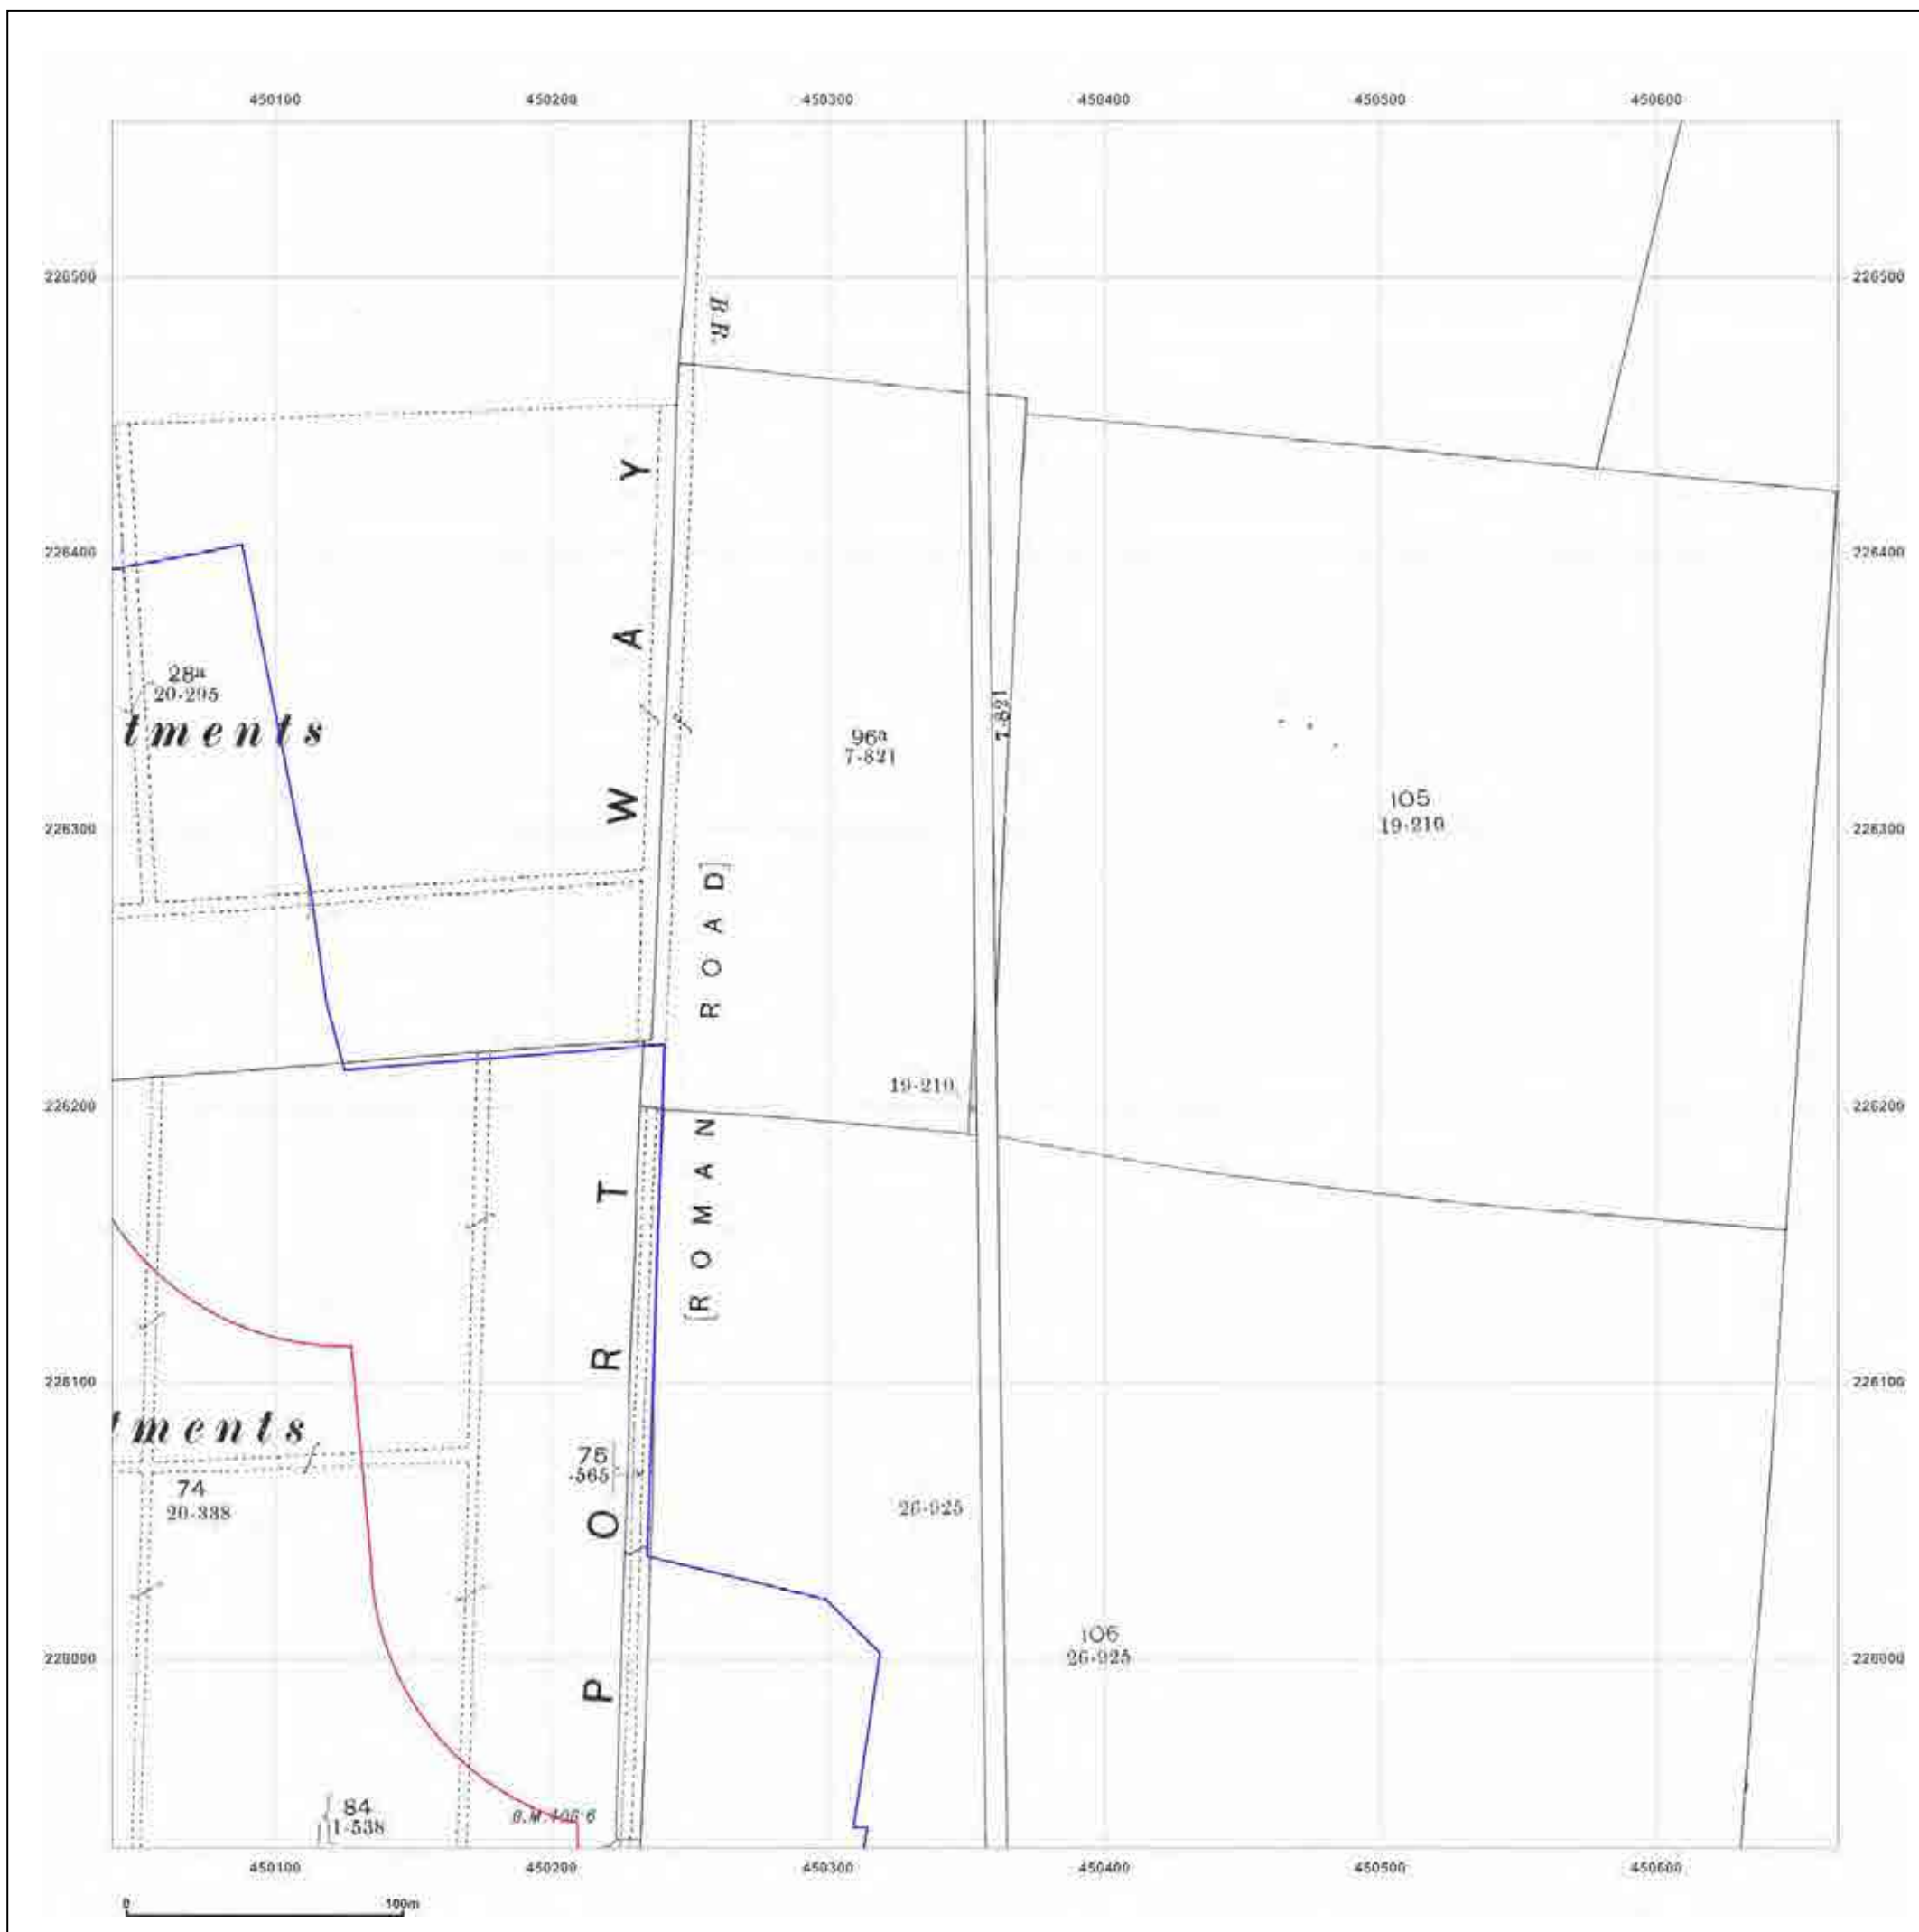

© Crown copyright and database rights 2015 Ordnance Survey 100035207

Production date: 04 September 2017

To view map legend click here [Legend](#)

**Site Details:**

HEYFORD PARK HOUSE, 52  
HEYFORD PARK, CAMP ROAD,  
UPPER HEYFORD, OX25 5HD