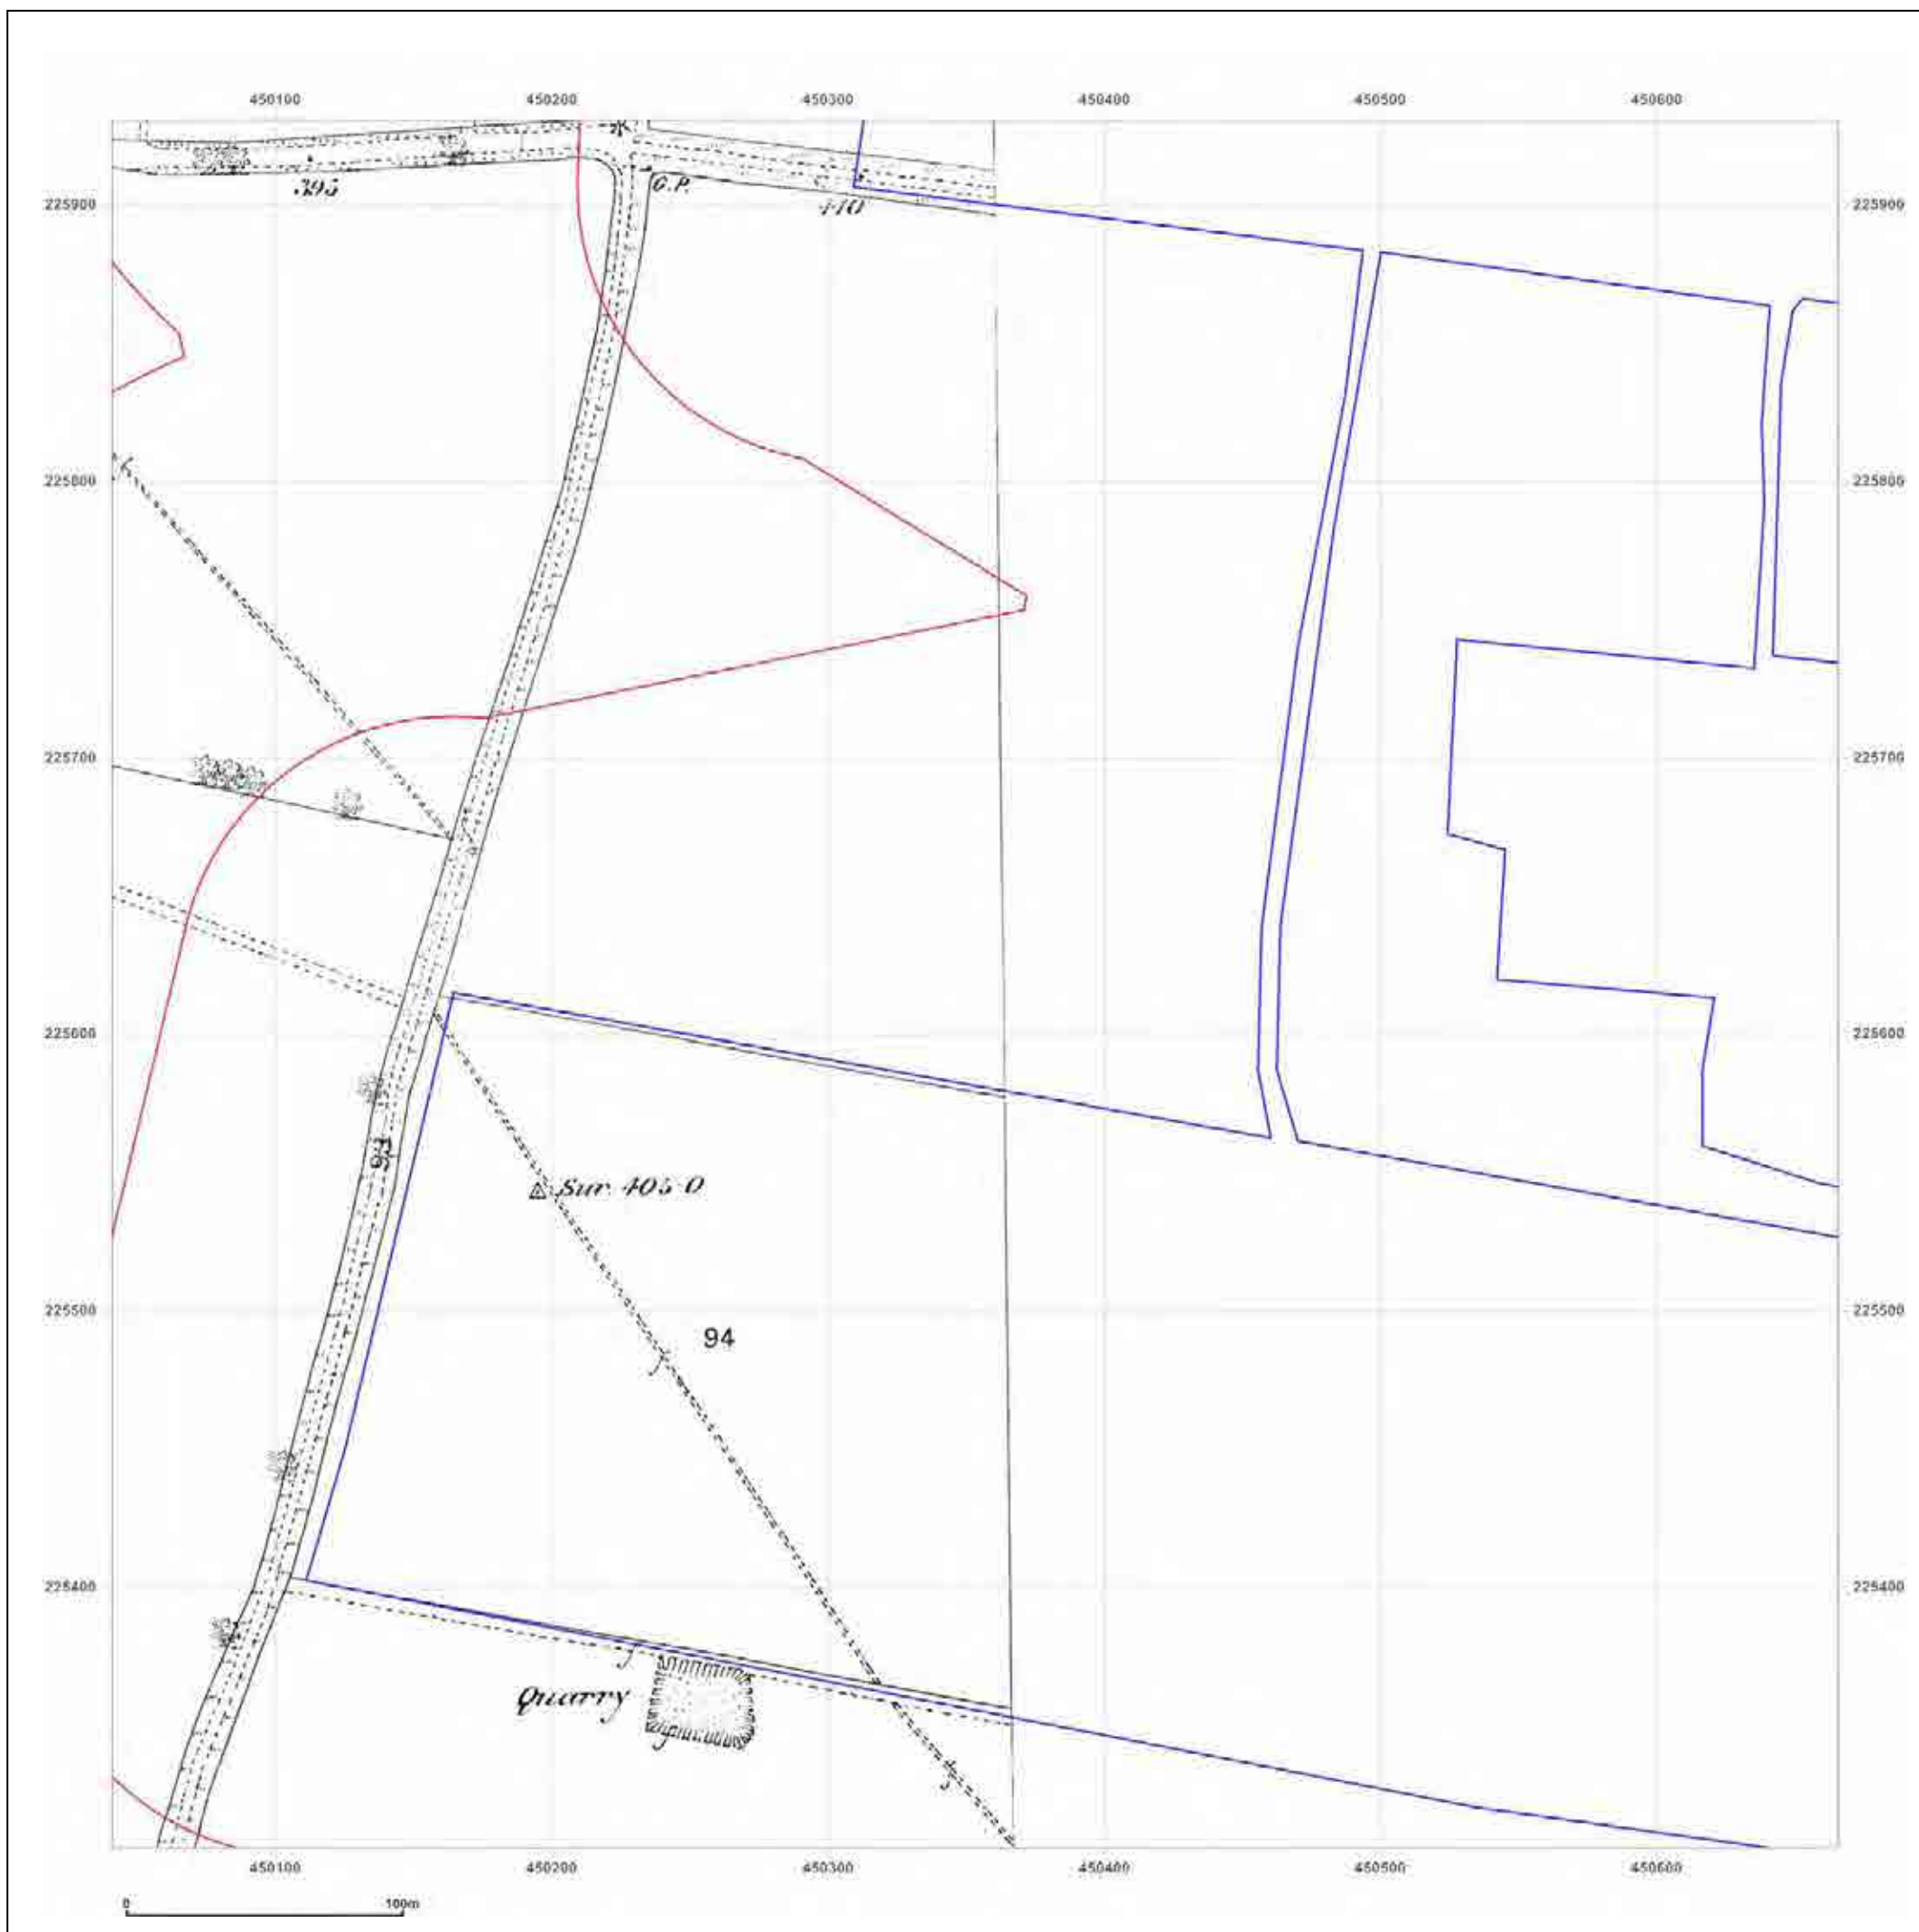

Produced by
Groundsure Insights
T: 08444 159000
E: info@groundsure.com
W: www.groundsure.com

© Crown copyright and database rights 2015 Ordnance Survey 100035207

Production date: 04 September 2017

To view map legend click here [Legend](#)