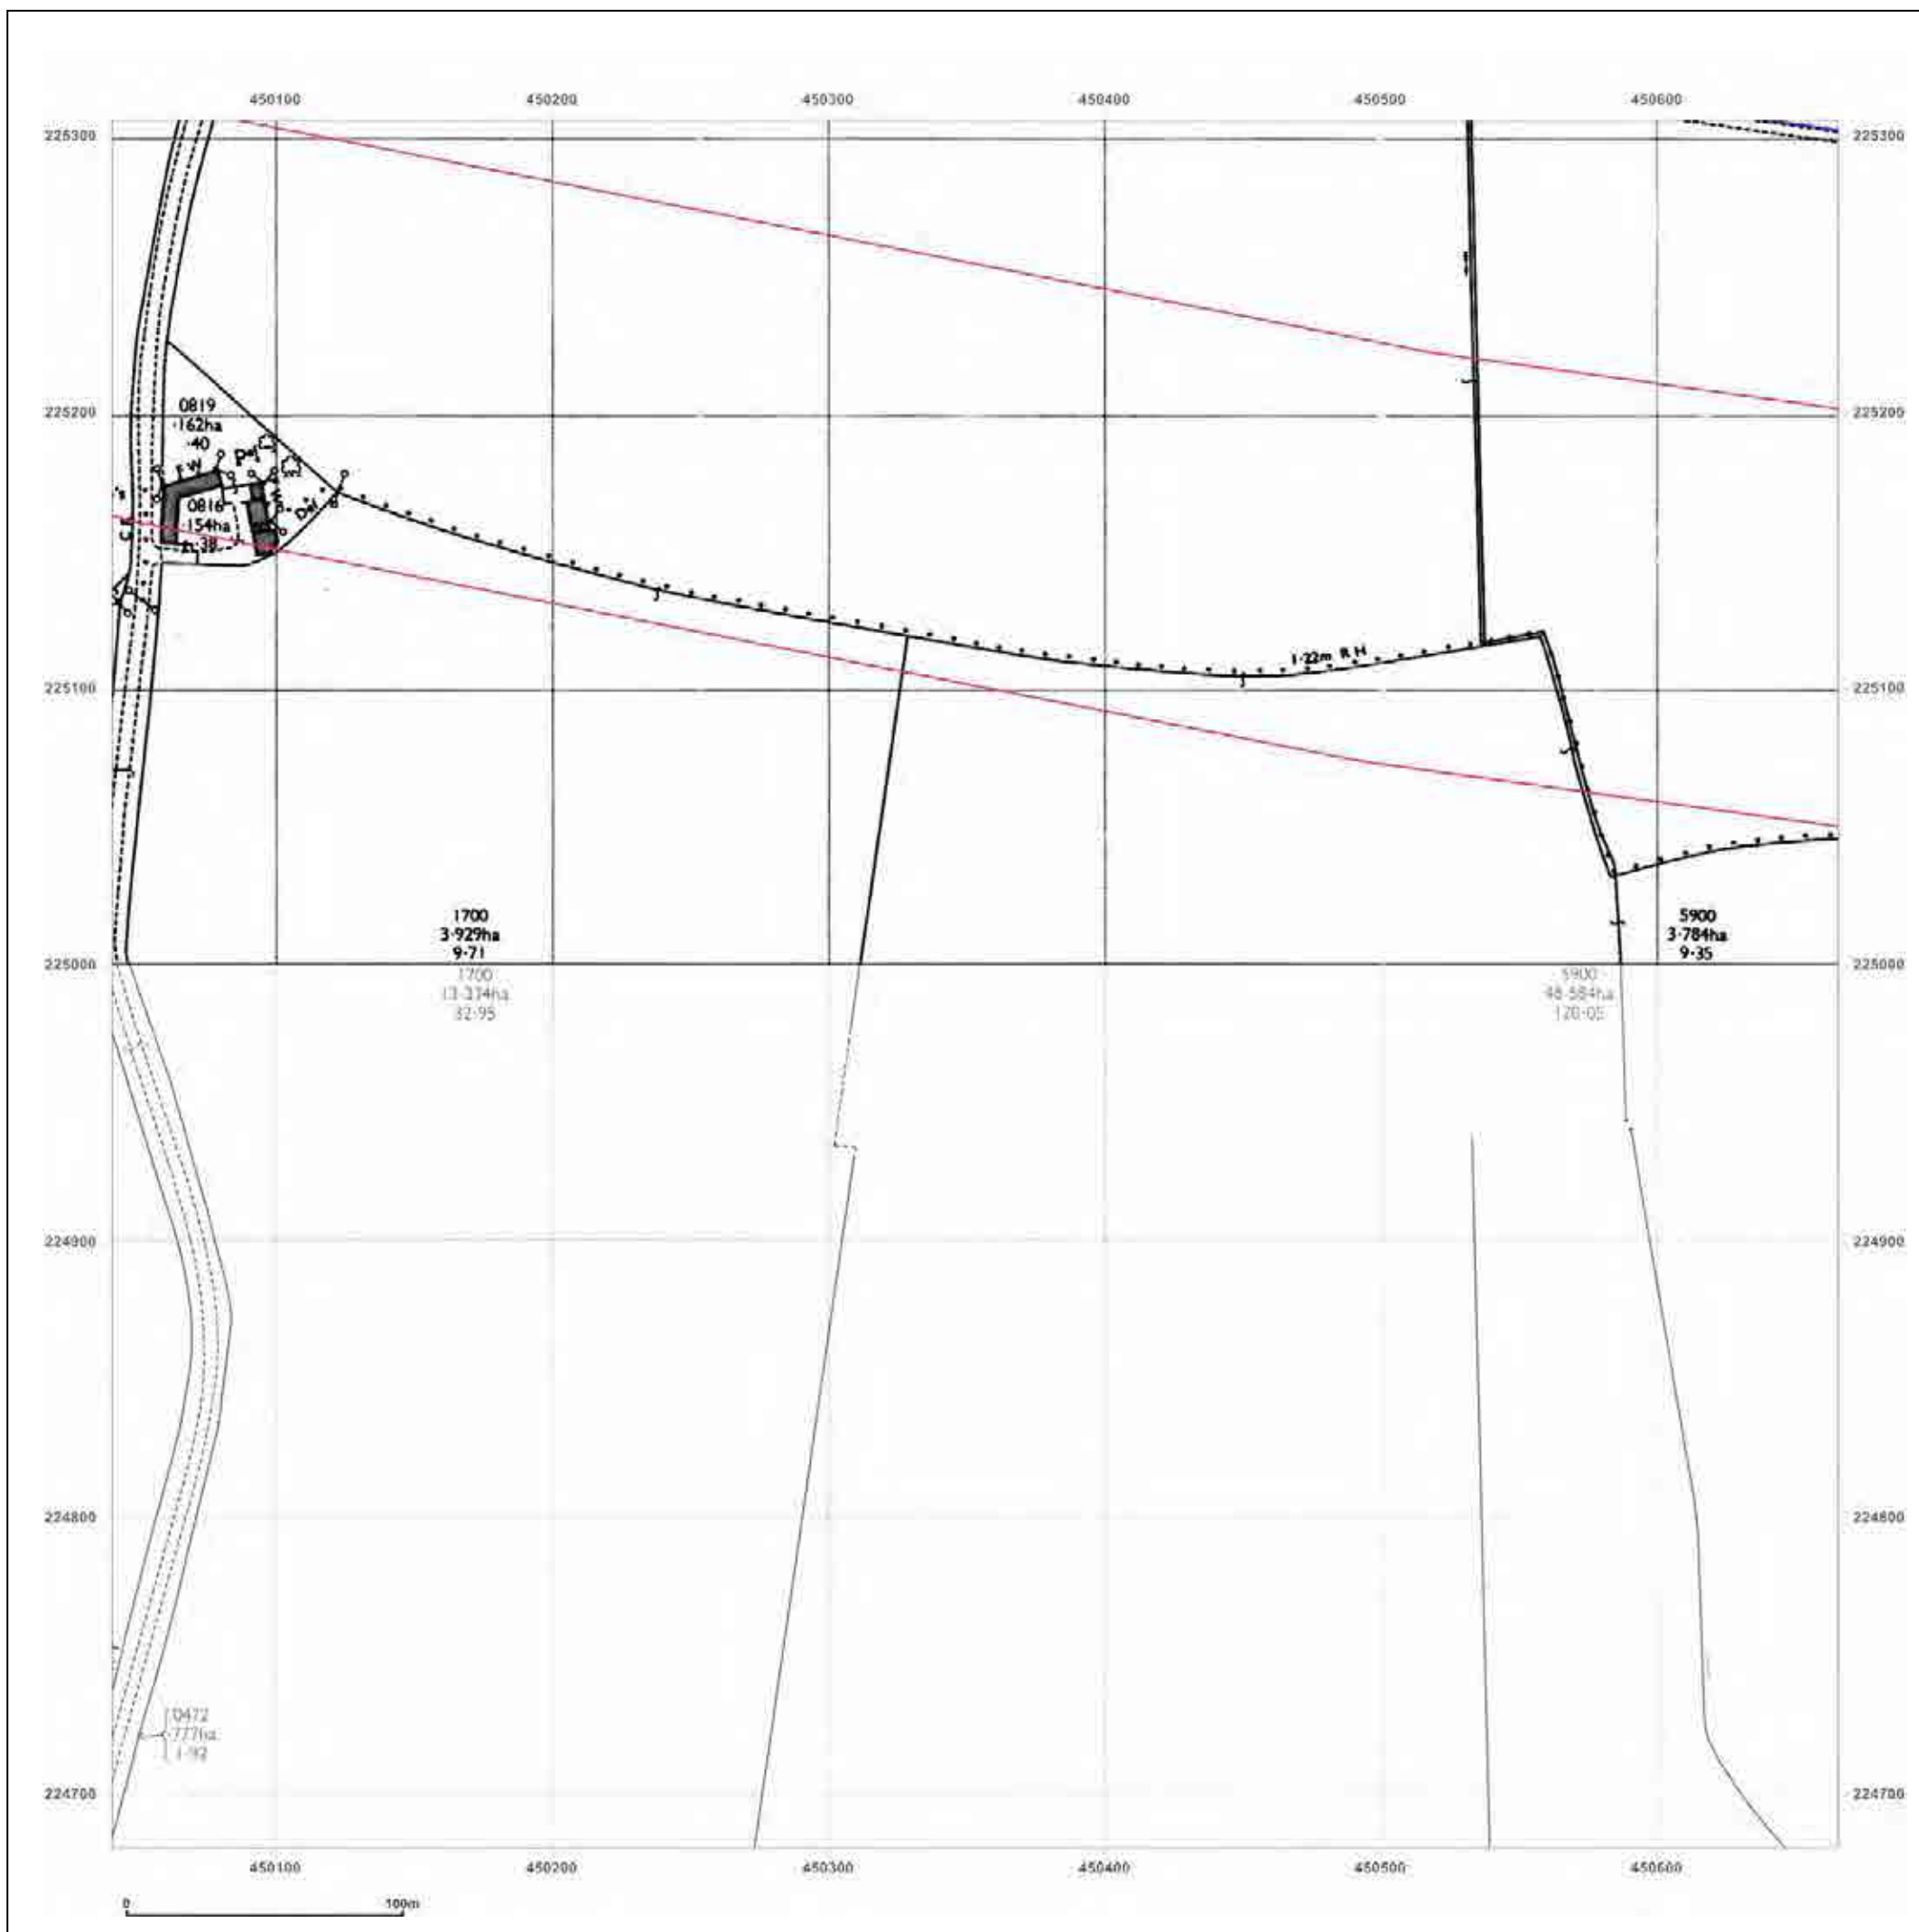

Site Details:

HEYFORD PARK HOUSE, 52
HEYFORD PARK, CAMP ROAD,
UPPER HEYFORD, OX25 5HD

Client Ref: Heyford_Park
Report Ref: GS-4227860_LS_2_1
Grid Ref: 450353, 224993

Map Name: National Grid

Map date: 1975

Scale: 1:2,500

Printed at: 1:2,500

Surveyed N/A
Revised N/A
Edition N/A
Copyright 1975
Levelled N/A

Surveyed 1975
Revised 1975
Edition N/A
Copyright 1976
Levelled 1971

Produced by
Groundsure Insights
T: 08444 159000
E: info@groundsure.com
W: www.groundsure.com

© Crown copyright and database rights 2015 Ordnance Survey 100035207

Production date: 04 September 2017

To view map legend click here [Legend](#)