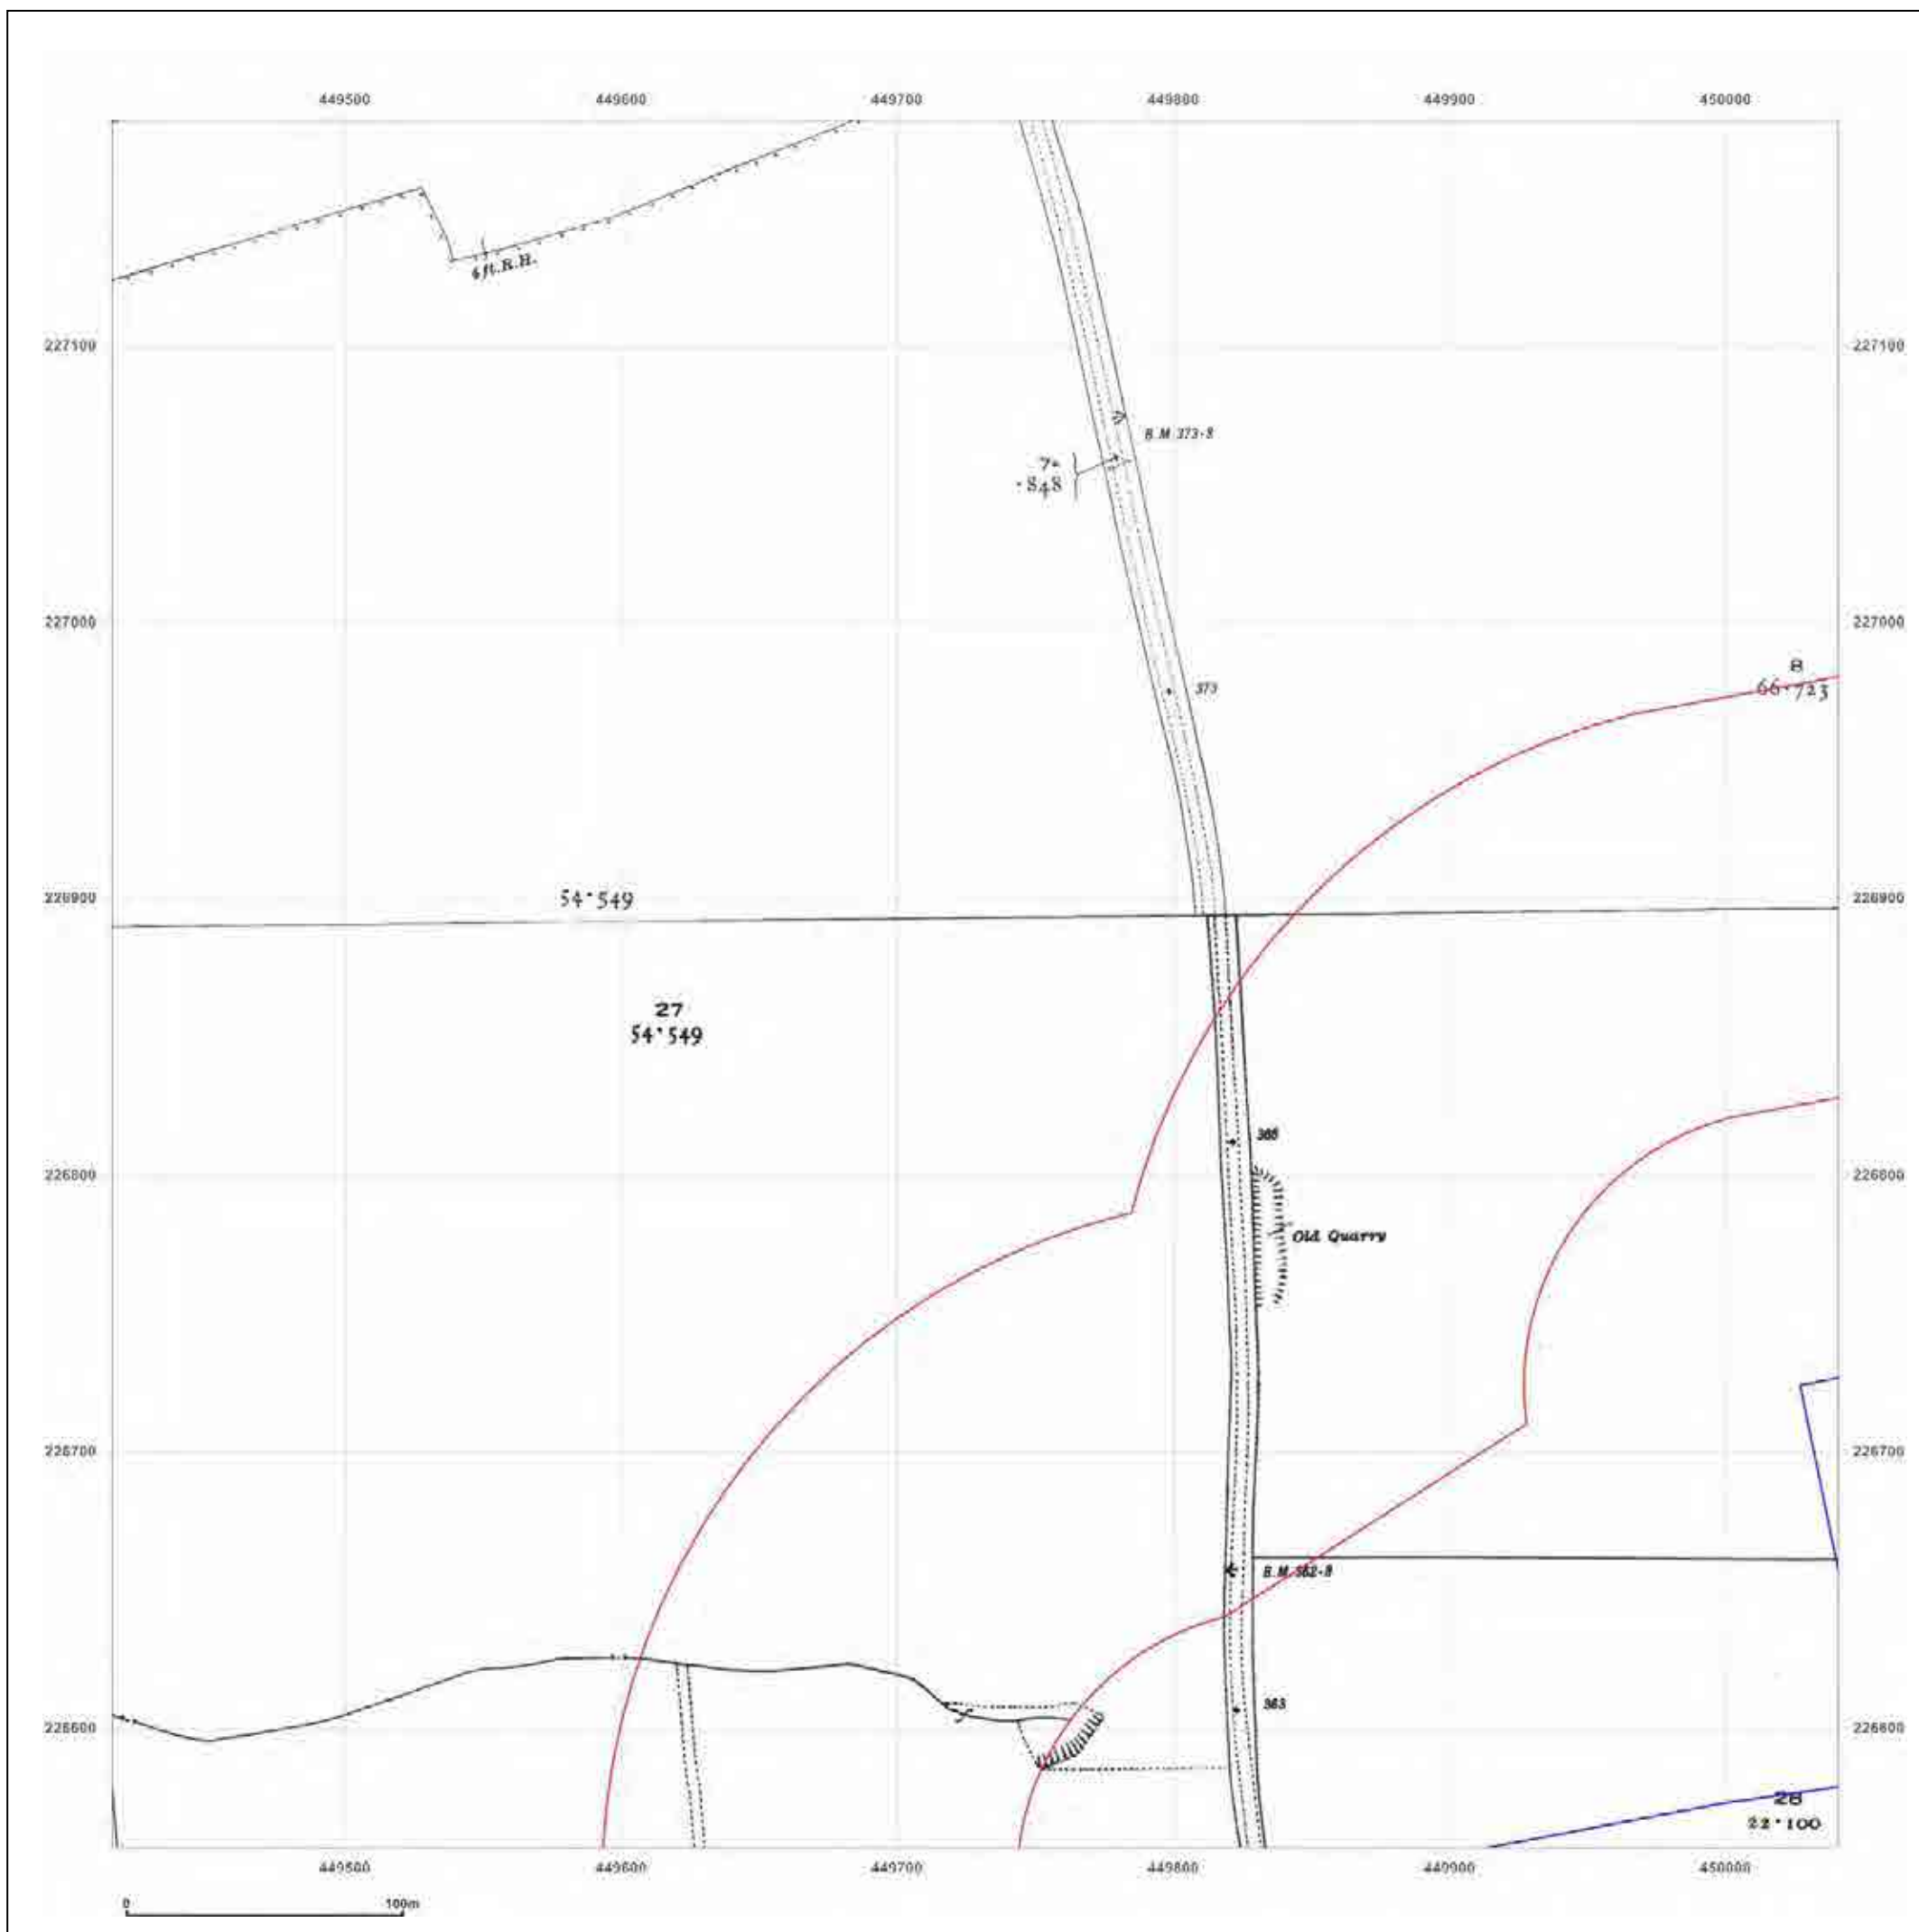

Site Details:

HEYFORD PARK HOUSE, 52
HEYFORD PARK, CAMP ROAD,
UPPER HEYFORD, OX25 5HD

Client Ref: Heyford_Park
Report Ref: GS-4227860_LS_1_4
Grid Ref: 449728, 226869

Map Name: County Series

Map date: 1922

Scale: 1:2,500

Printed at: 1:2,500

Surveyed 1922
Revised 1922
Edition N/A
Copyright N/A
Levelled N/A

Surveyed 1922
Revised 1922
Edition N/A
Copyright N/A
Levelled N/A

Produced by
Groundsure Insights
T: 08444 159000
E: info@groundsure.com
W: www.groundsure.com

© Crown copyright and database rights 2015 Ordnance Survey 100035207

Production date: 04 September 2017

To view map legend click here [Legend](#)