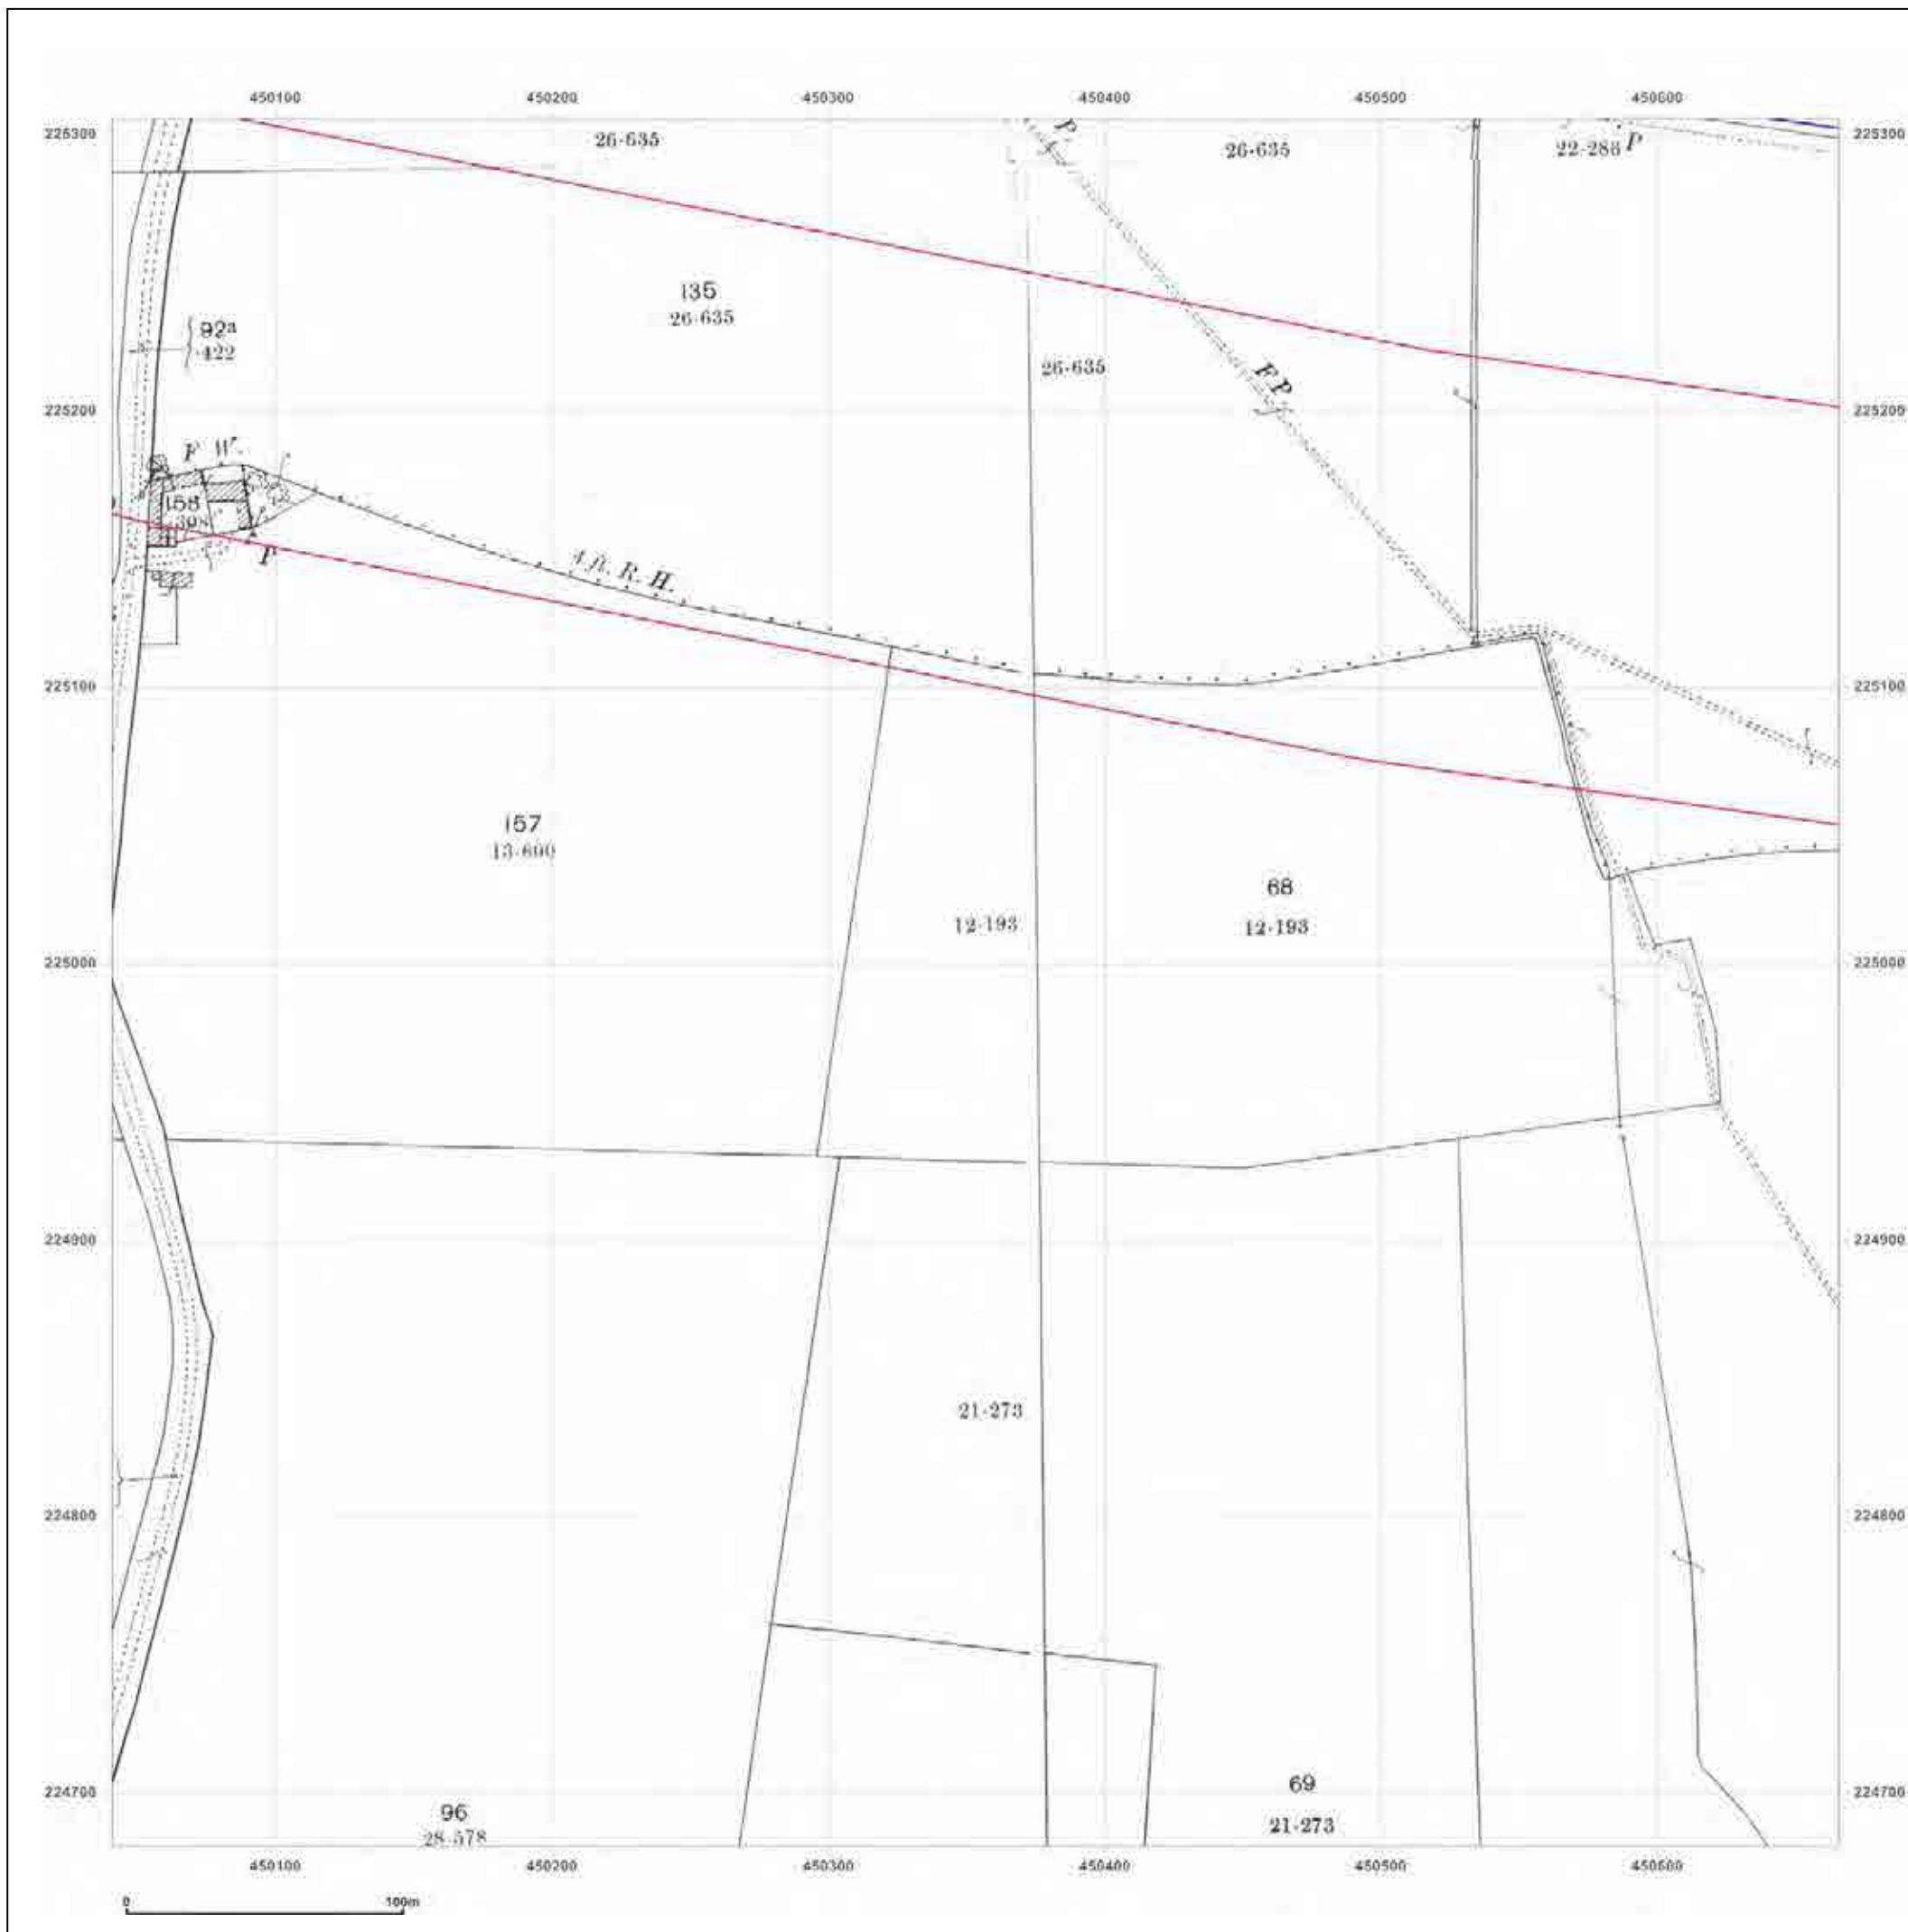

Site Details:

HEYFORD PARK HOUSE, 52
HEYFORD PARK, CAMP ROAD,
UPPER HEYFORD, OX25 5HD

Client Ref: Heyford_Park
Report Ref: GS-4227860_LS_2_1
Grid Ref: 450353, 224993

Map Name: County Series

Map date: 1900

Scale: 1:2,500

Printed at: 1:2,500

Surveyed 1900
Revised 1900
Edition N/A
Copyright N/A
Levelled N/A

Surveyed 1900
Revised 1900
Edition N/A
Copyright N/A
Levelled N/A

Surveyed 1900
Revised 1900
Edition N/A
Copyright N/A
Levelled N/A

Surveyed 1900
Revised 1900
Edition N/A
Copyright N/A
Levelled N/A

Produced by
Groundsure Insights
T: 08444 159000
E: info@groundsure.com
W: www.groundsure.com

© Crown copyright and database rights 2015 Ordnance Survey 100035207

Production date: 04 September 2017

To view map legend click here [Legend](#)