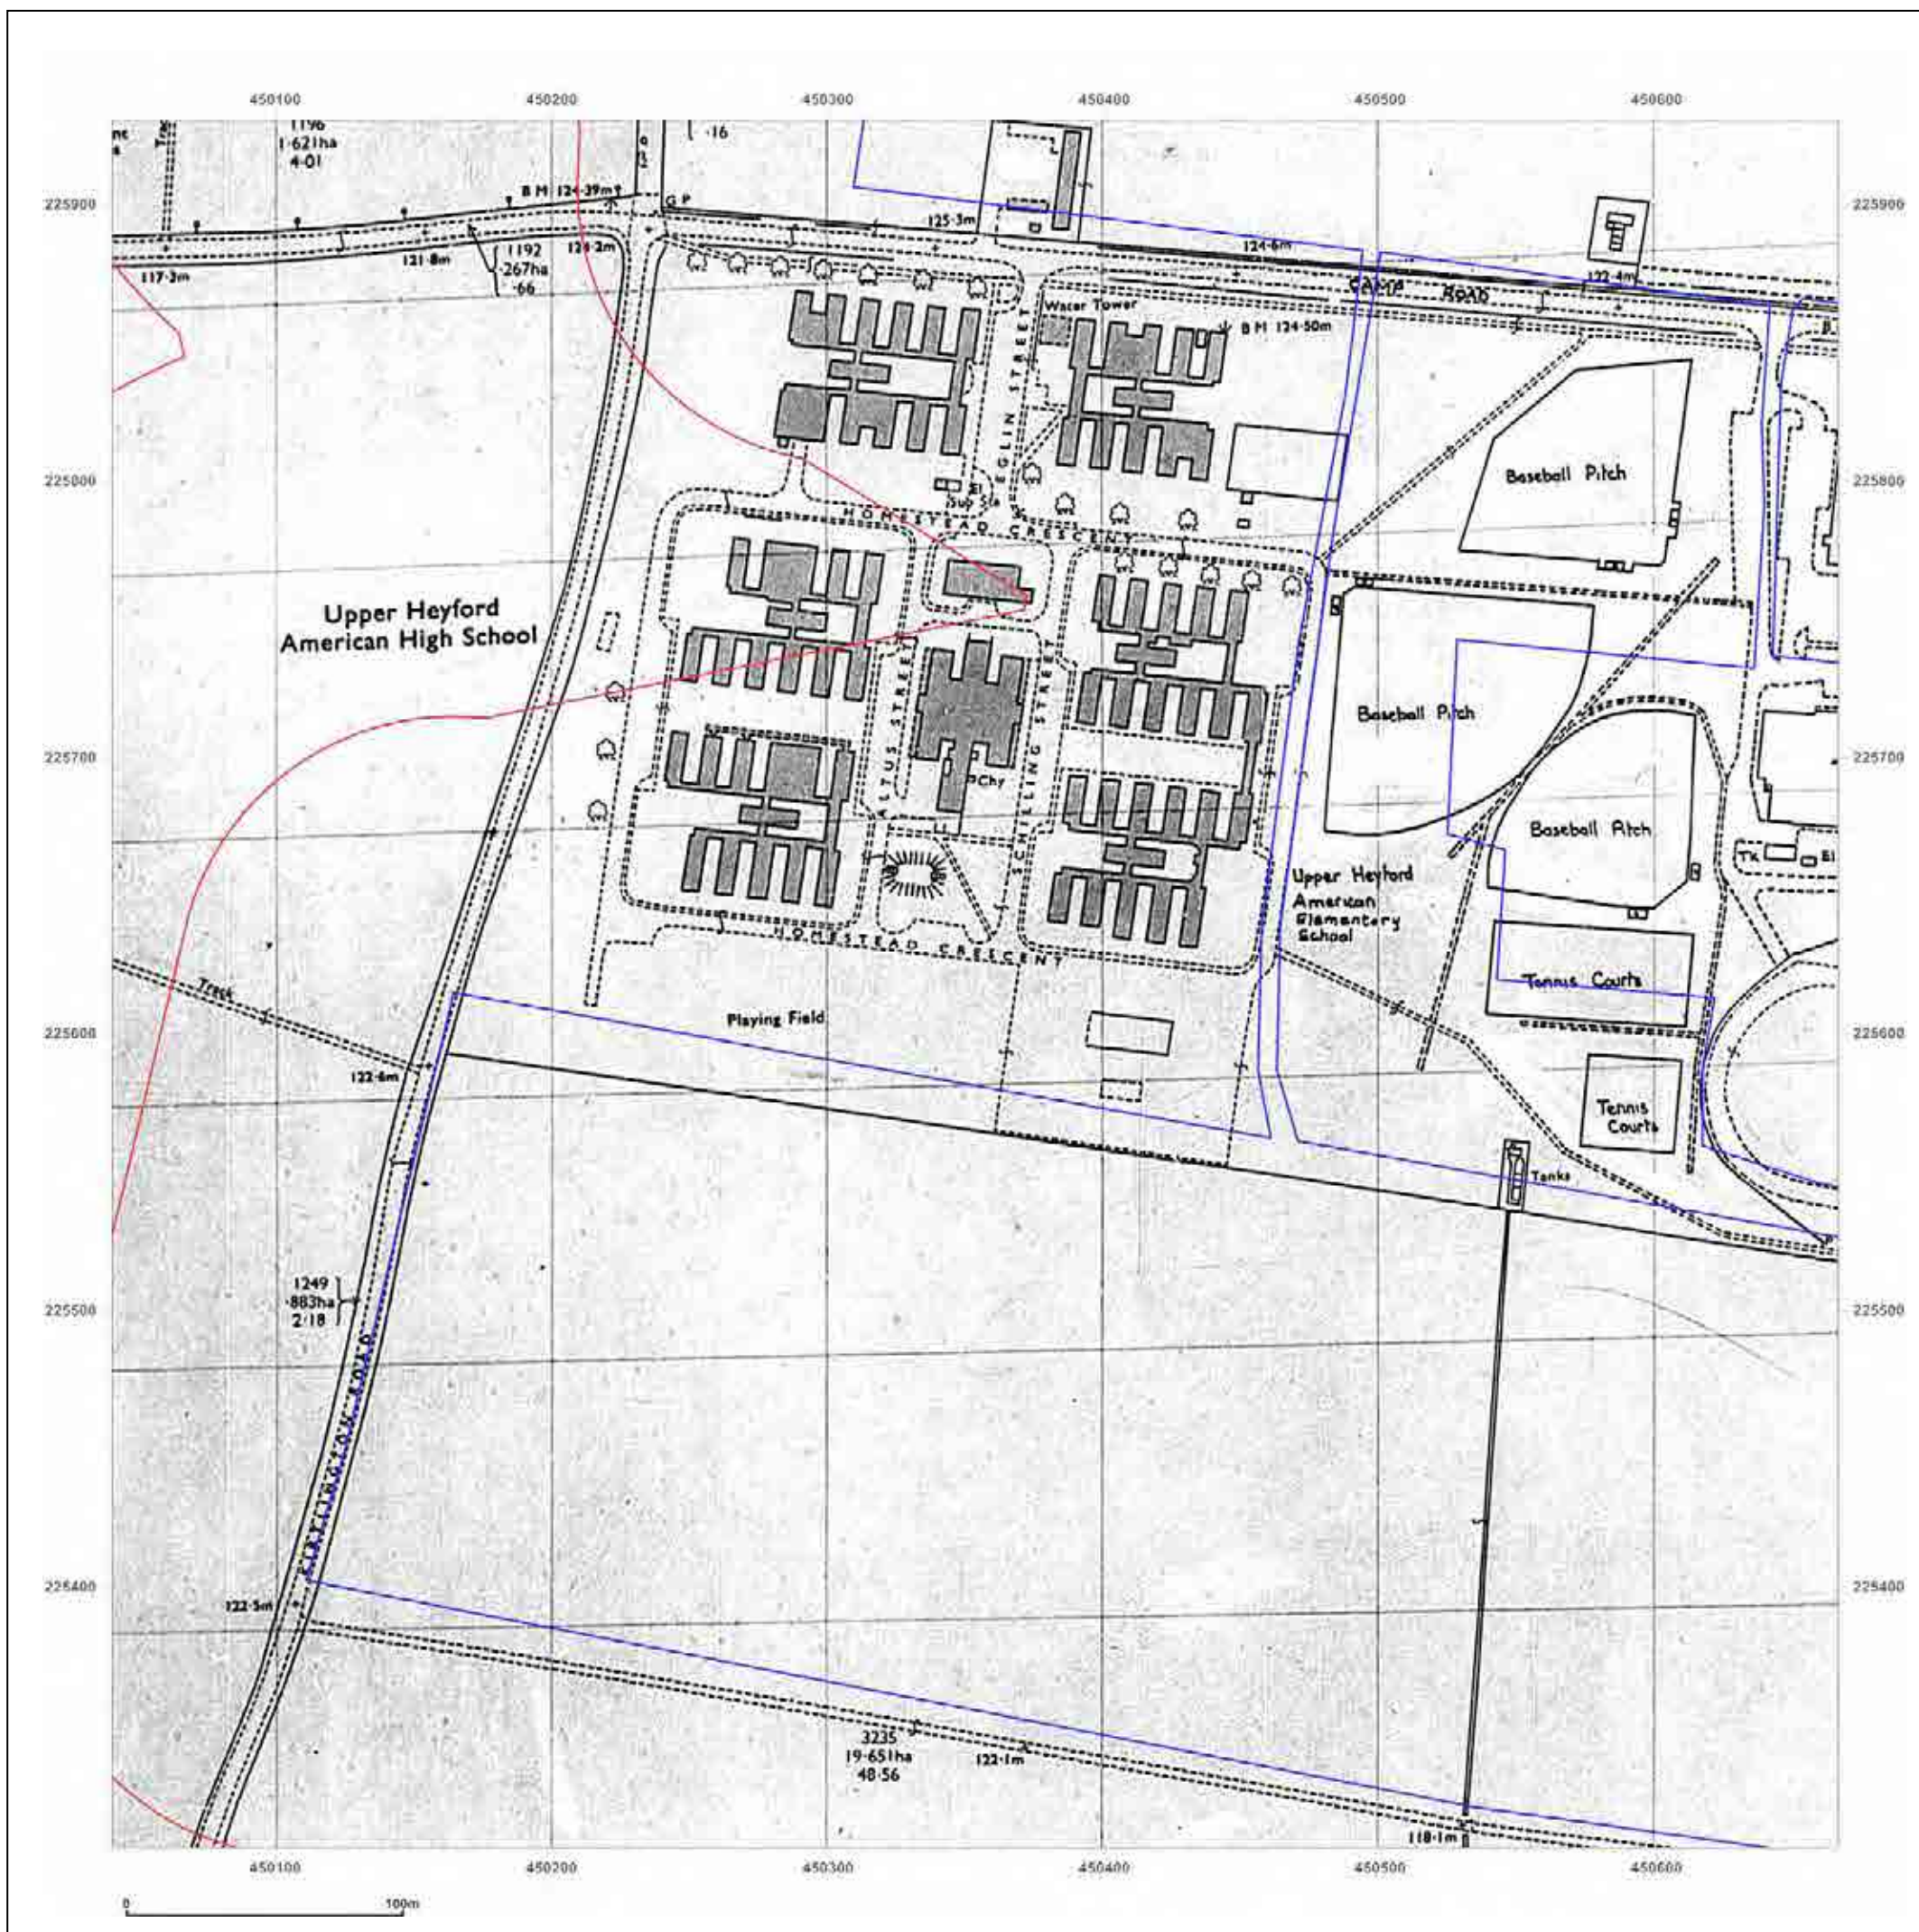

© Crown copyright and database rights 2015 Ordnance Survey 100035207

Production date: 04 September 2017

To view map legend click here [Legend](#)

**Site Details:**

HEYFORD PARK HOUSE, 52  
HEYFORD PARK, CAMP ROAD,  
UPPER HEYFORD, OX25 5HD