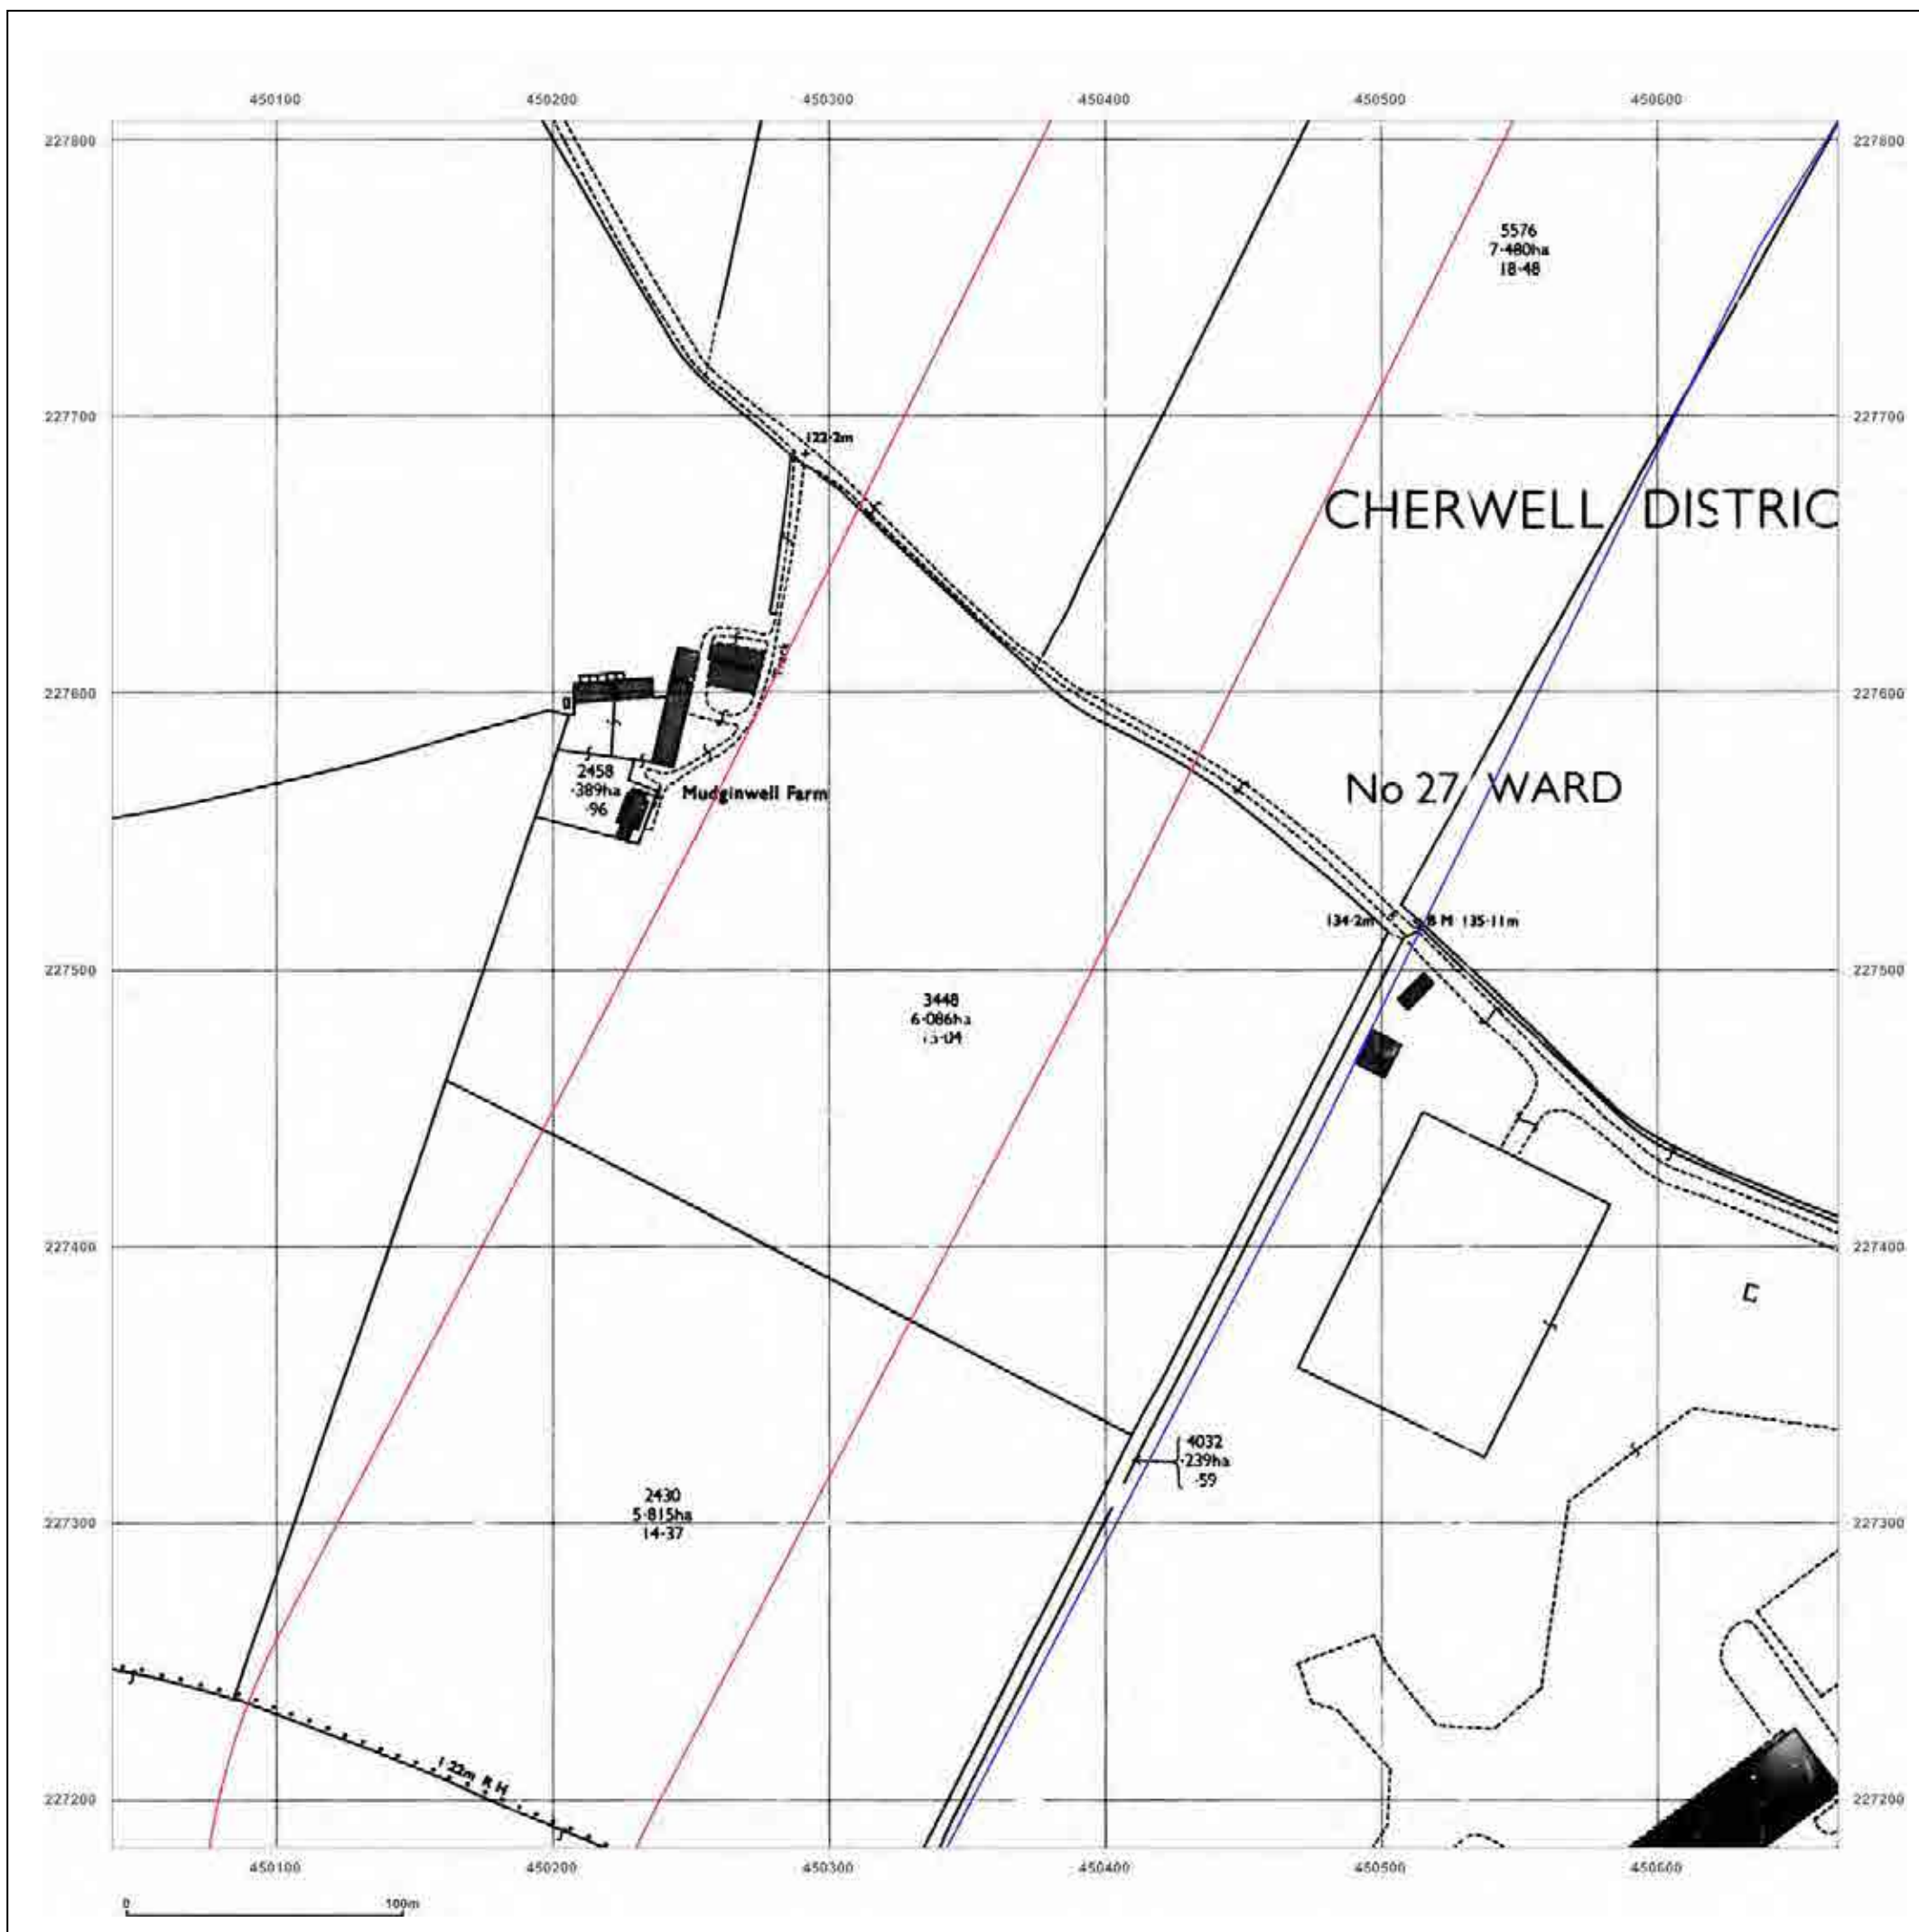

Site Details:

HEYFORD PARK HOUSE, 52
HEYFORD PARK, CAMP ROAD,
UPPER HEYFORD, OX25 5HD

Client Ref: Heyford_Park
Report Ref: GS-4227860_LS_2_5
Grid Ref: 450353, 227495

Map Name: National Grid

Map date: 1976

Scale: 1:2,500

Printed at: 1:2,500

Surveyed N/A
Revised N/A
Edition N/A
Copyright N/A
Levelled N/A

Produced by
Groundsure Insights
T: 08444 159000
E: info@groundsure.com
W: www.groundsure.com

© Crown copyright and database rights 2015 Ordnance Survey 100035207

Production date: 04 September 2017

To view map legend click here [Legend](#)