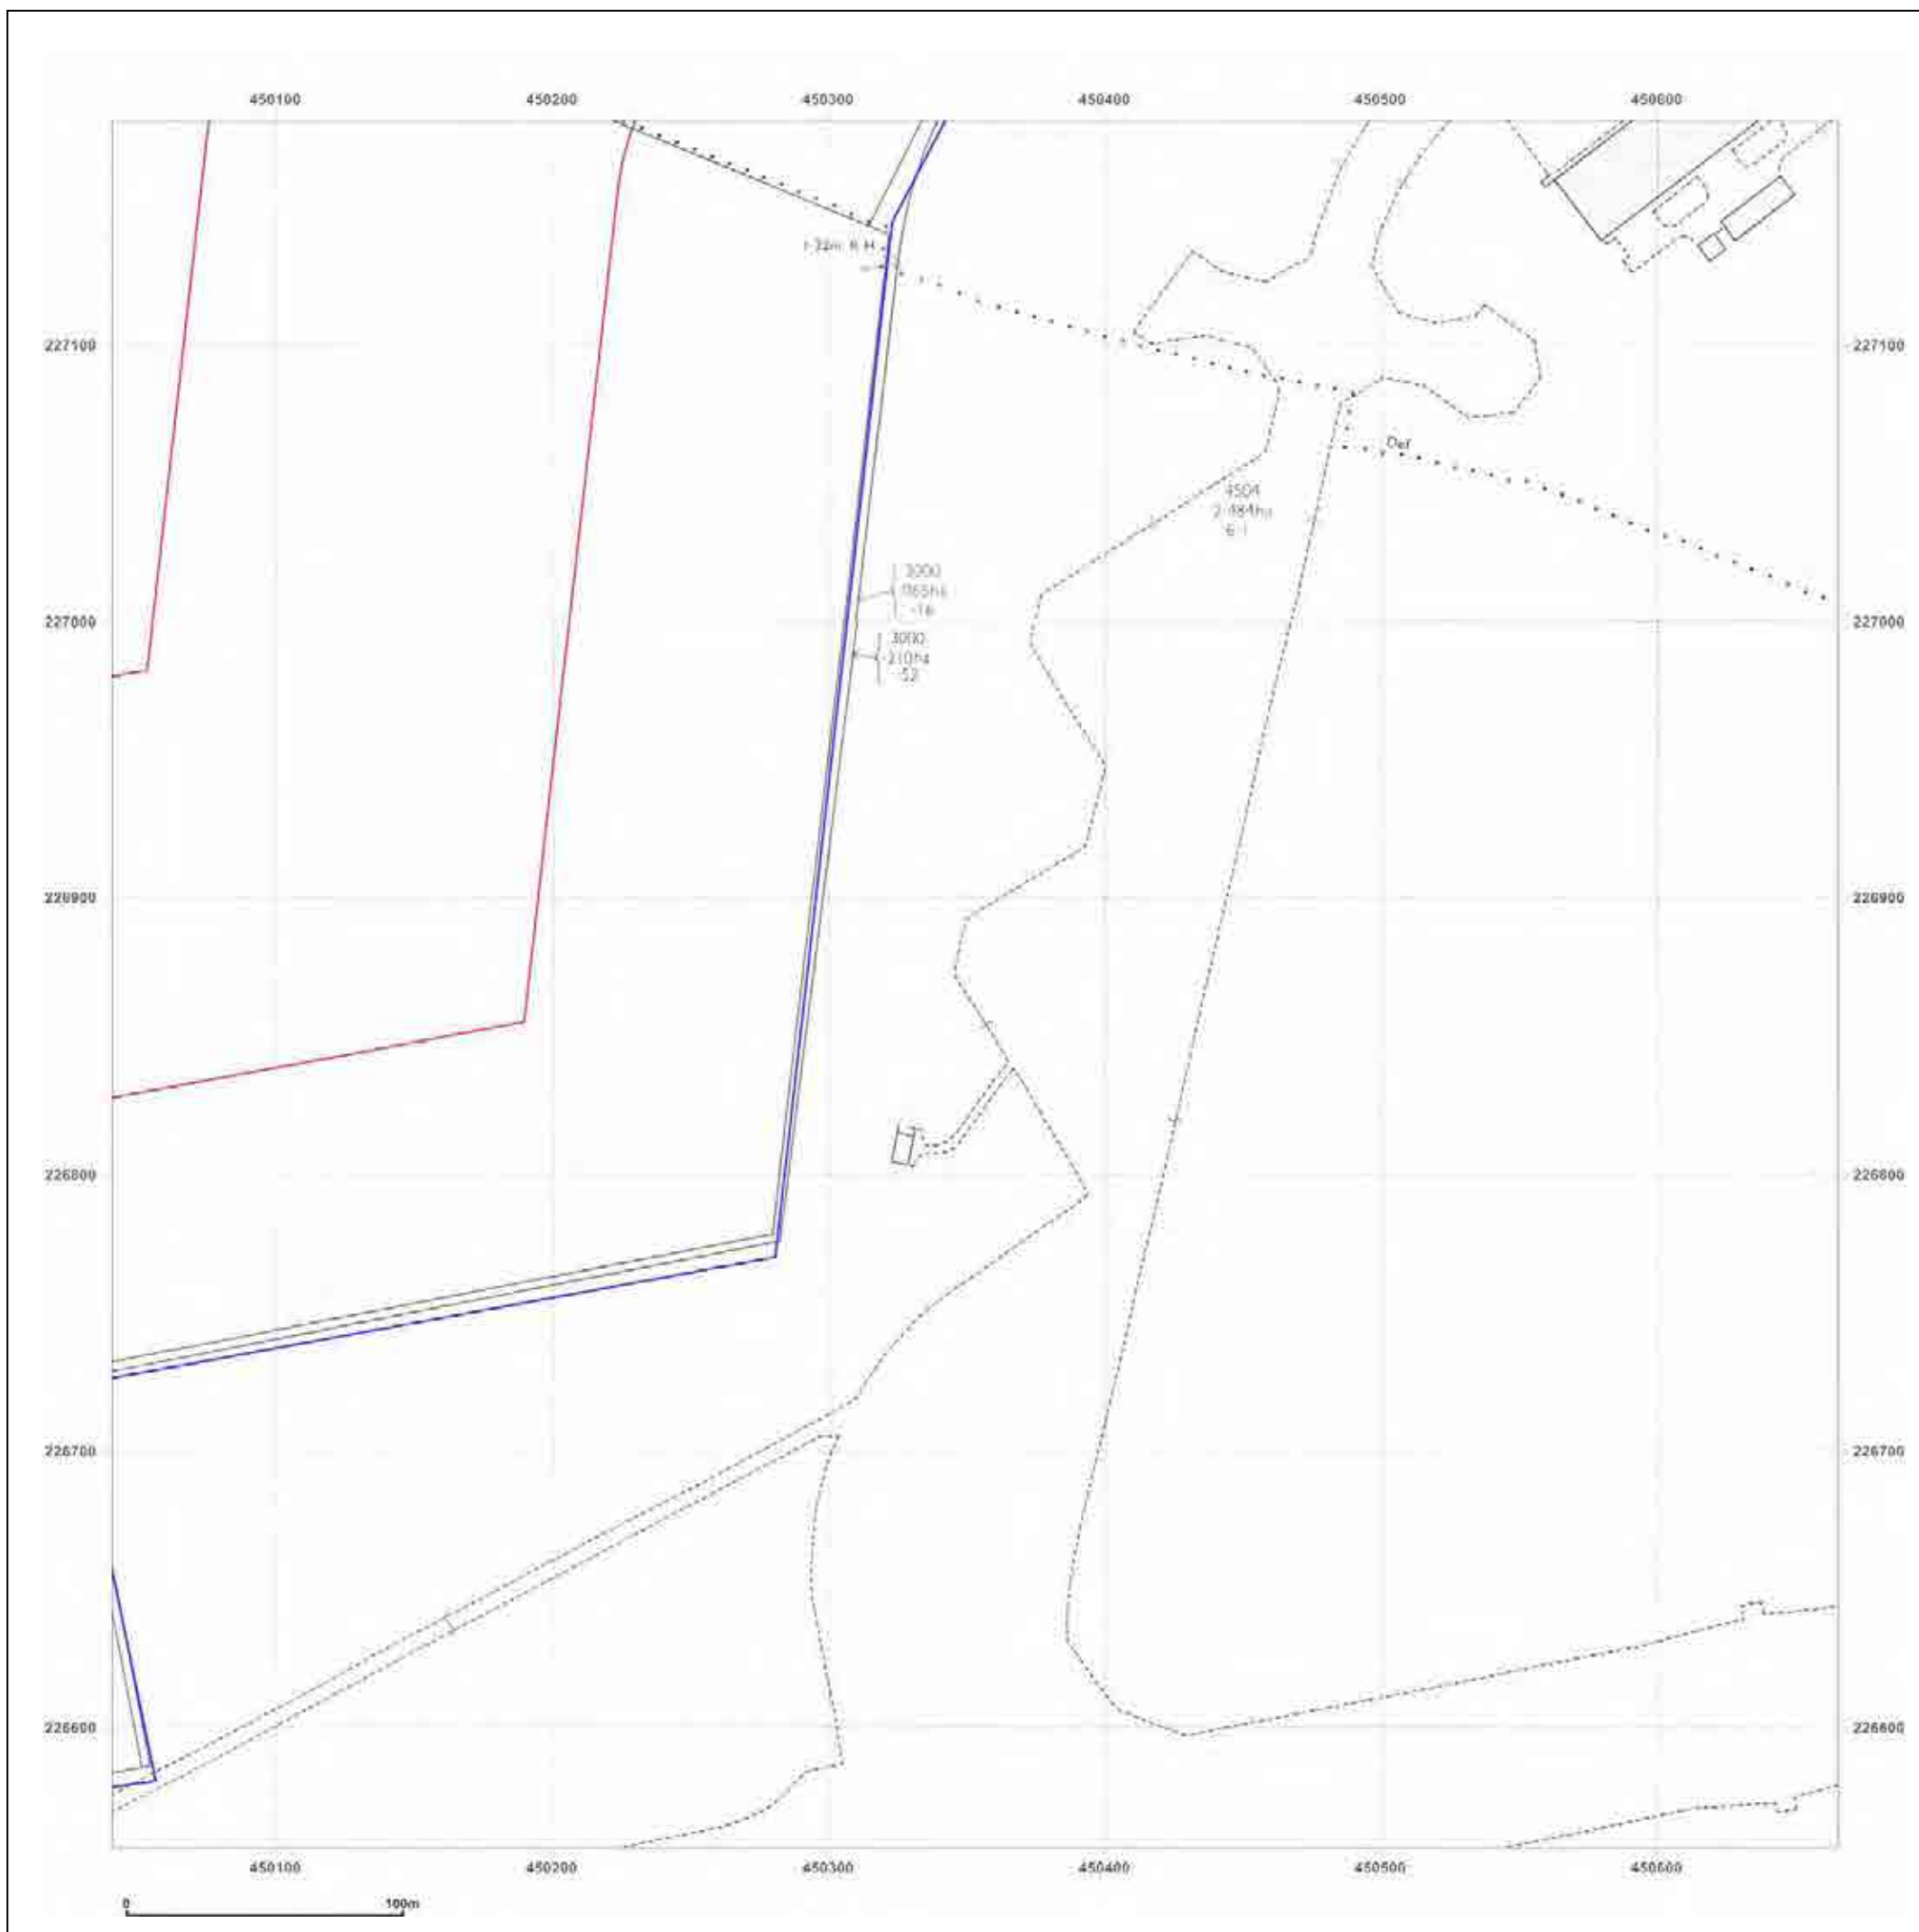

© Crown copyright and database rights 2015 Ordnance Survey 100035207

Production date: 04 September 2017

To view map legend click here [Legend](#)

**Site Details:**

HEYFORD PARK HOUSE, 52  
HEYFORD PARK, CAMP ROAD,  
UPPER HEYFORD, OX25 5HD