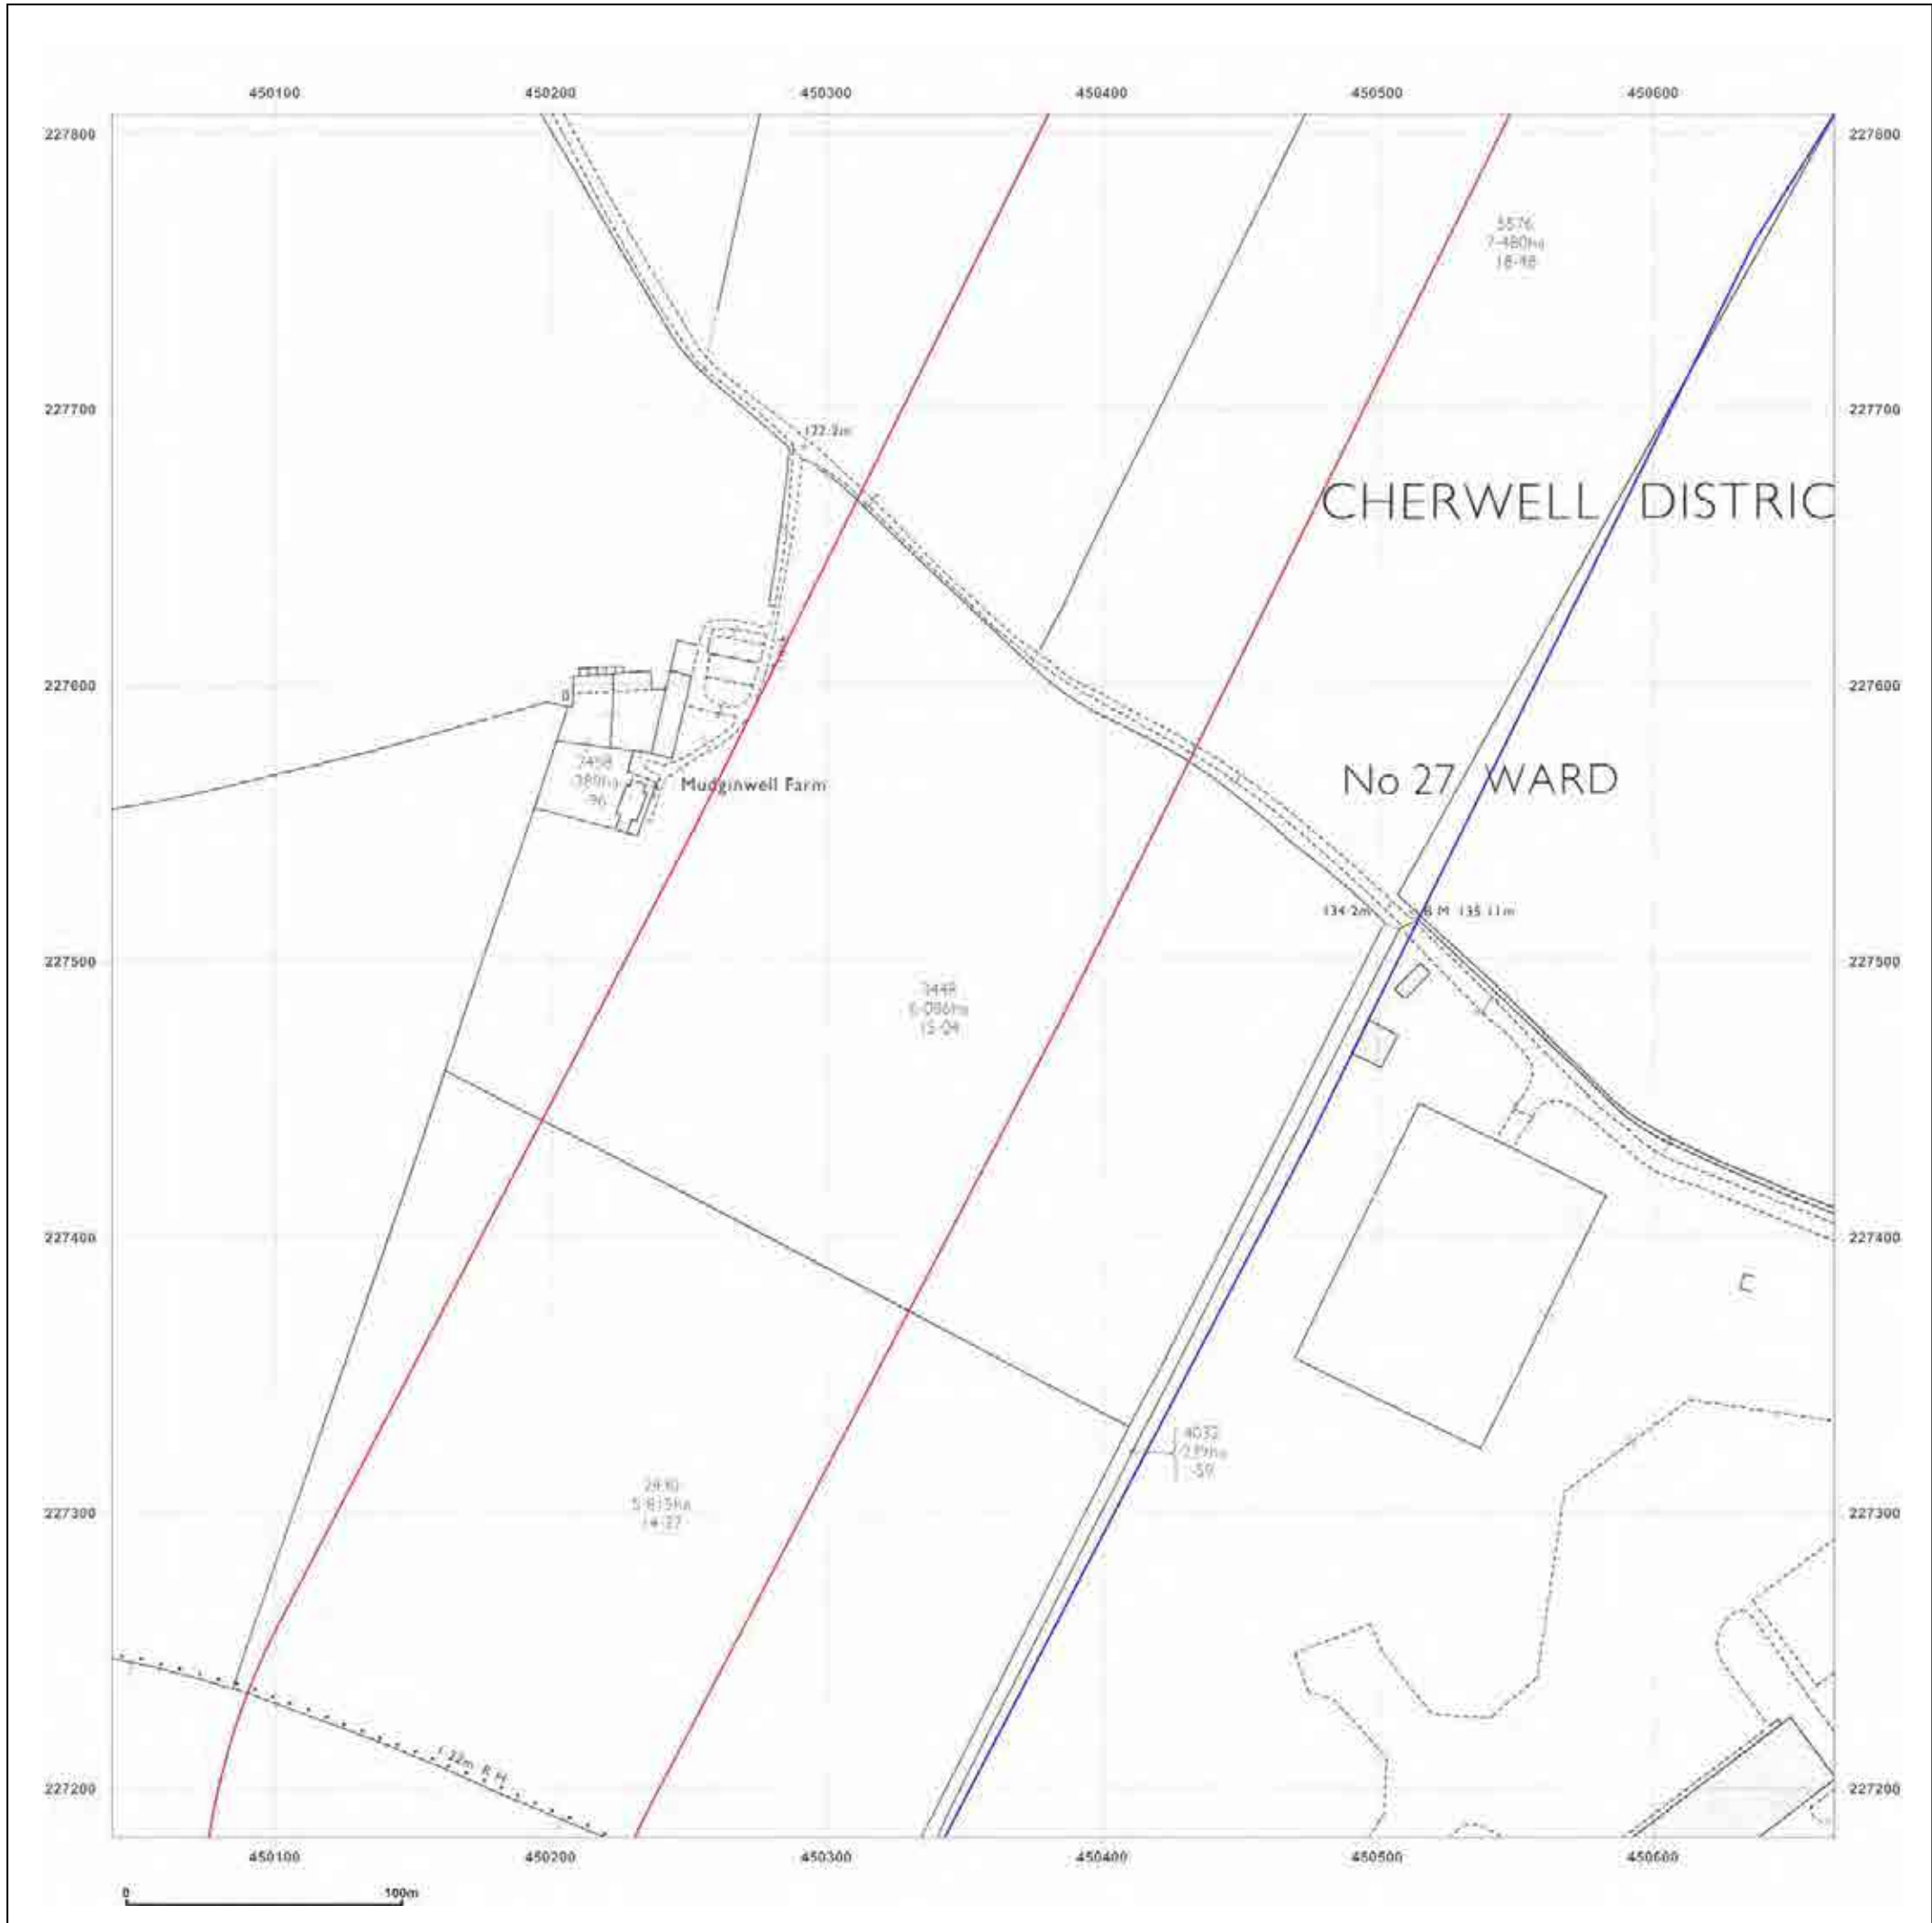

© Crown copyright and database rights 2015 Ordnance Survey 100035207

Production date: 04 September 2017

To view map legend click here [Legend](#)

**Site Details:**

HEYFORD PARK HOUSE, 52  
HEYFORD PARK, CAMP ROAD,  
UPPER HEYFORD, OX25 5HD