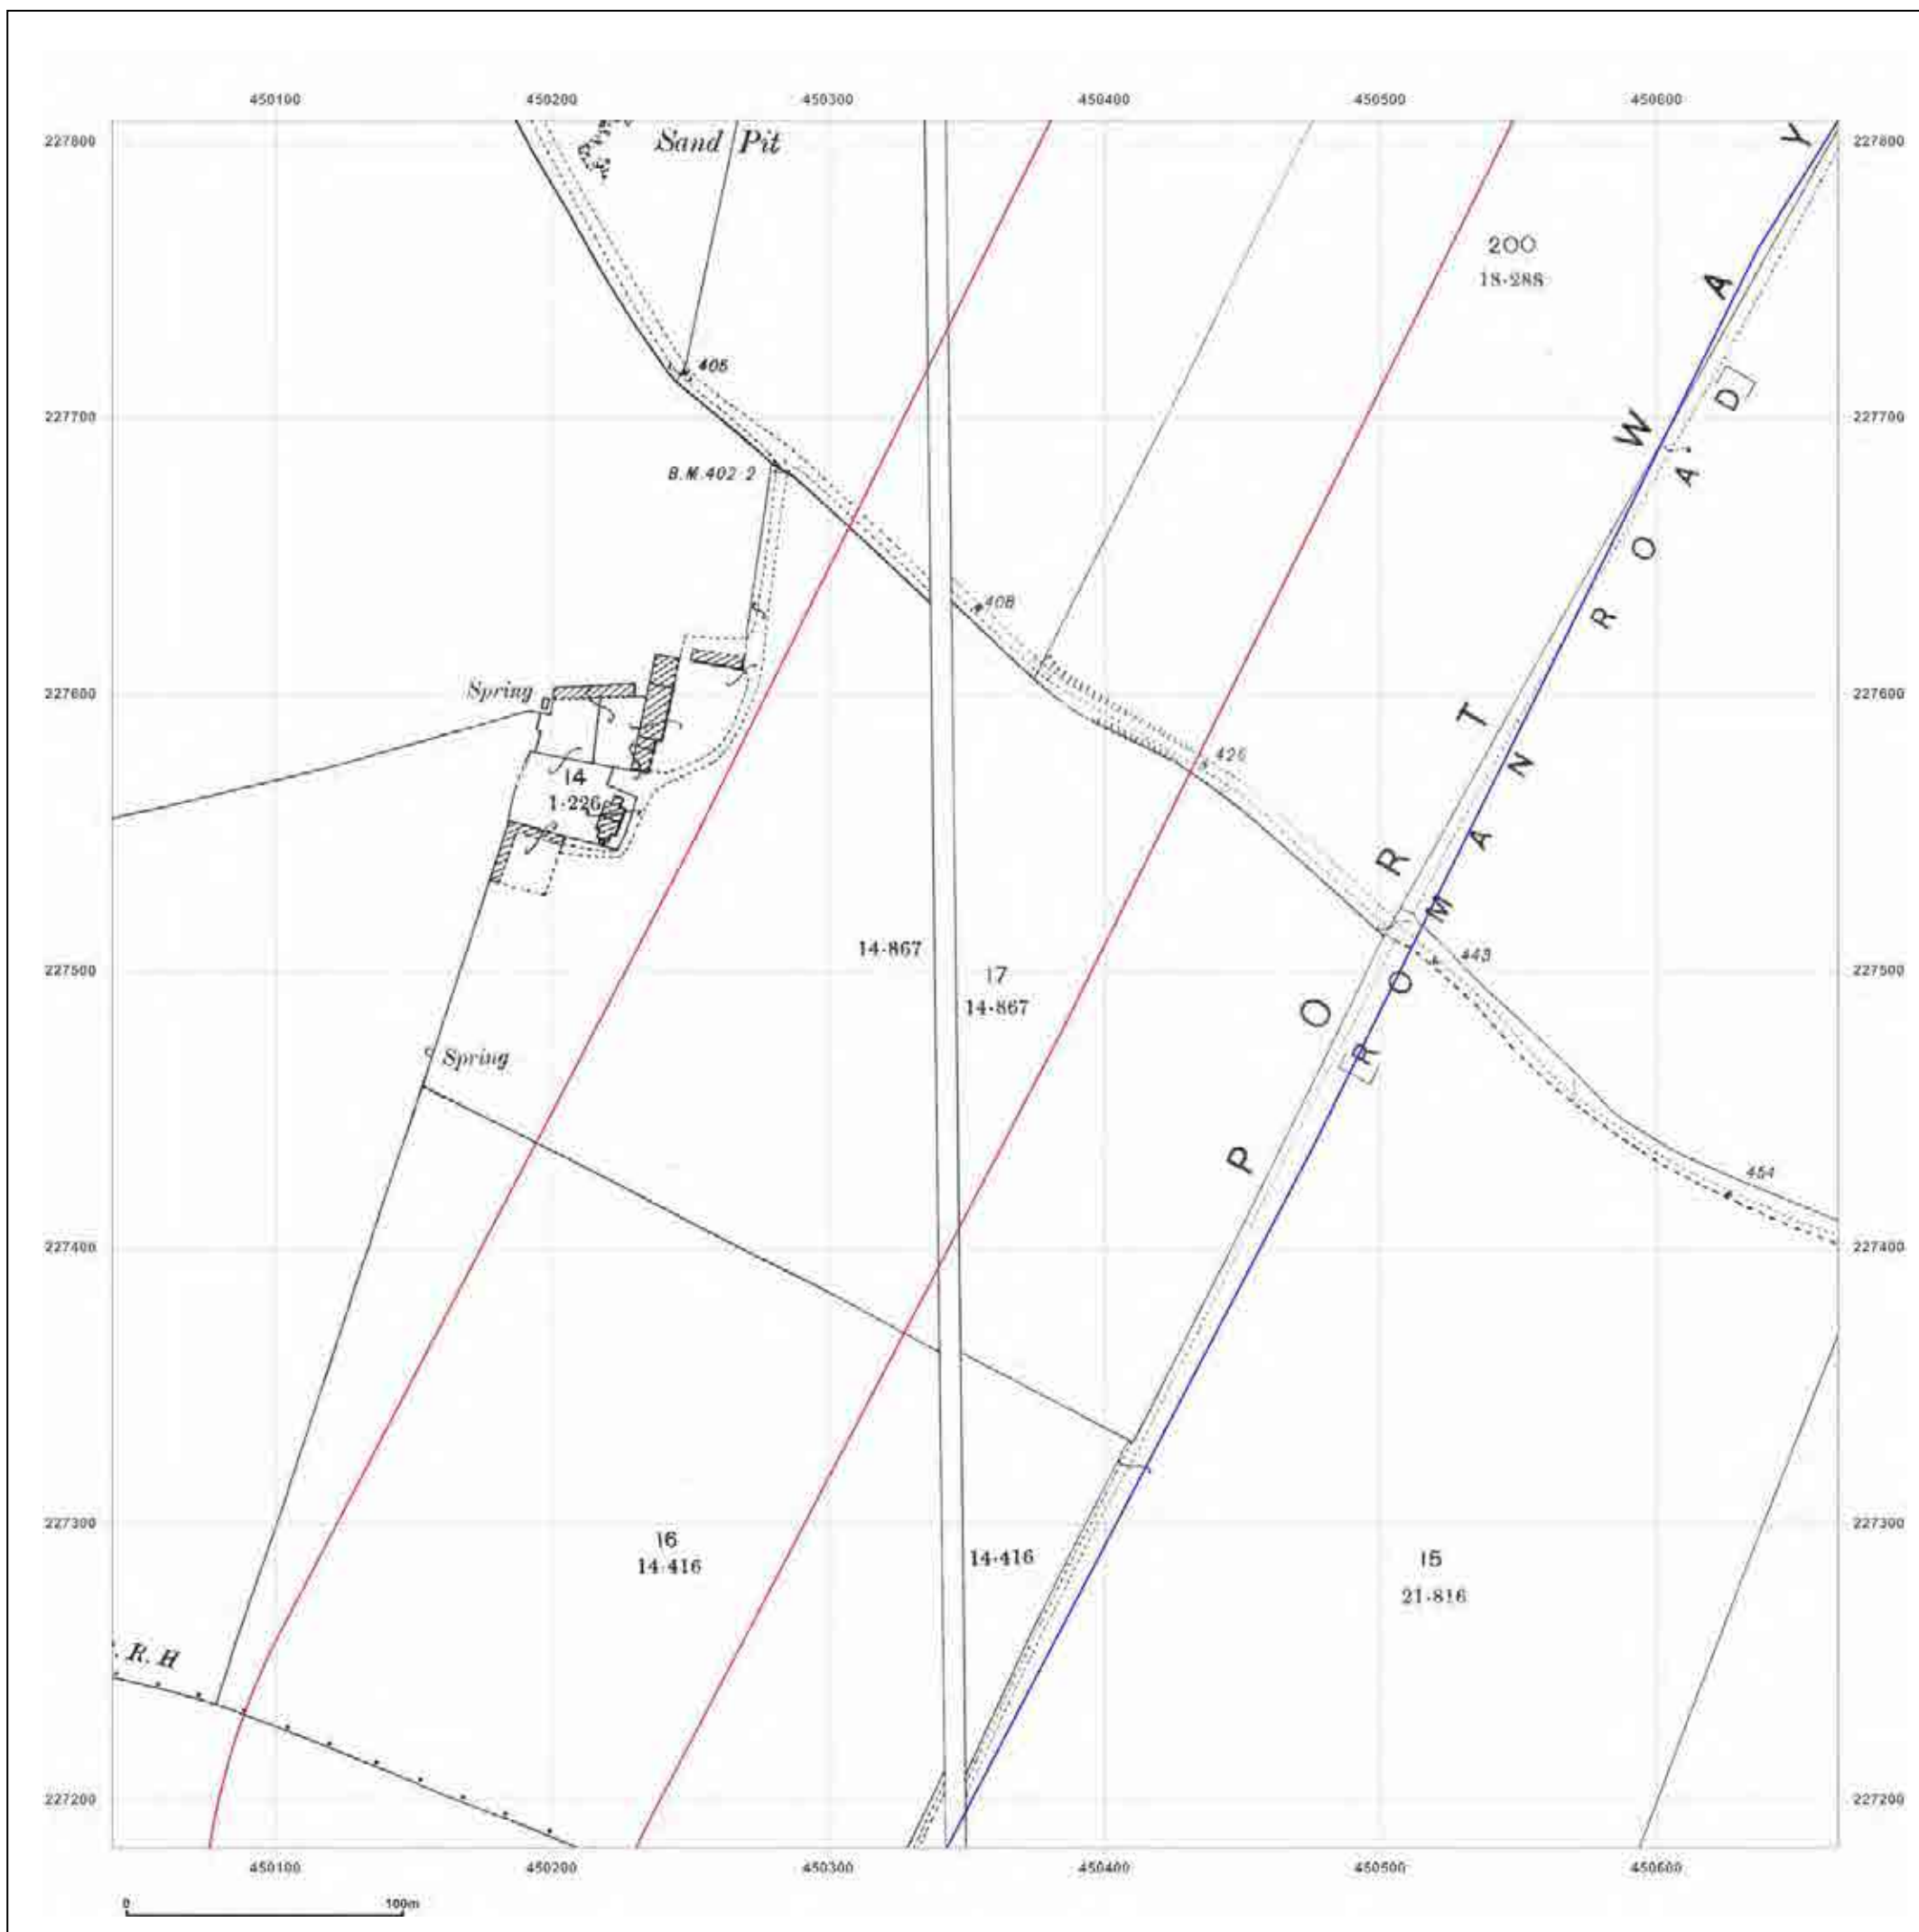

Produced by
Groundsure Insights
T: 08444 159000
E: info@groundsure.com
W: www.groundsure.com

© Crown copyright and database rights 2015 Ordnance Survey 100035207

Production date: 04 September 2017

To view map legend click here [Legend](#)