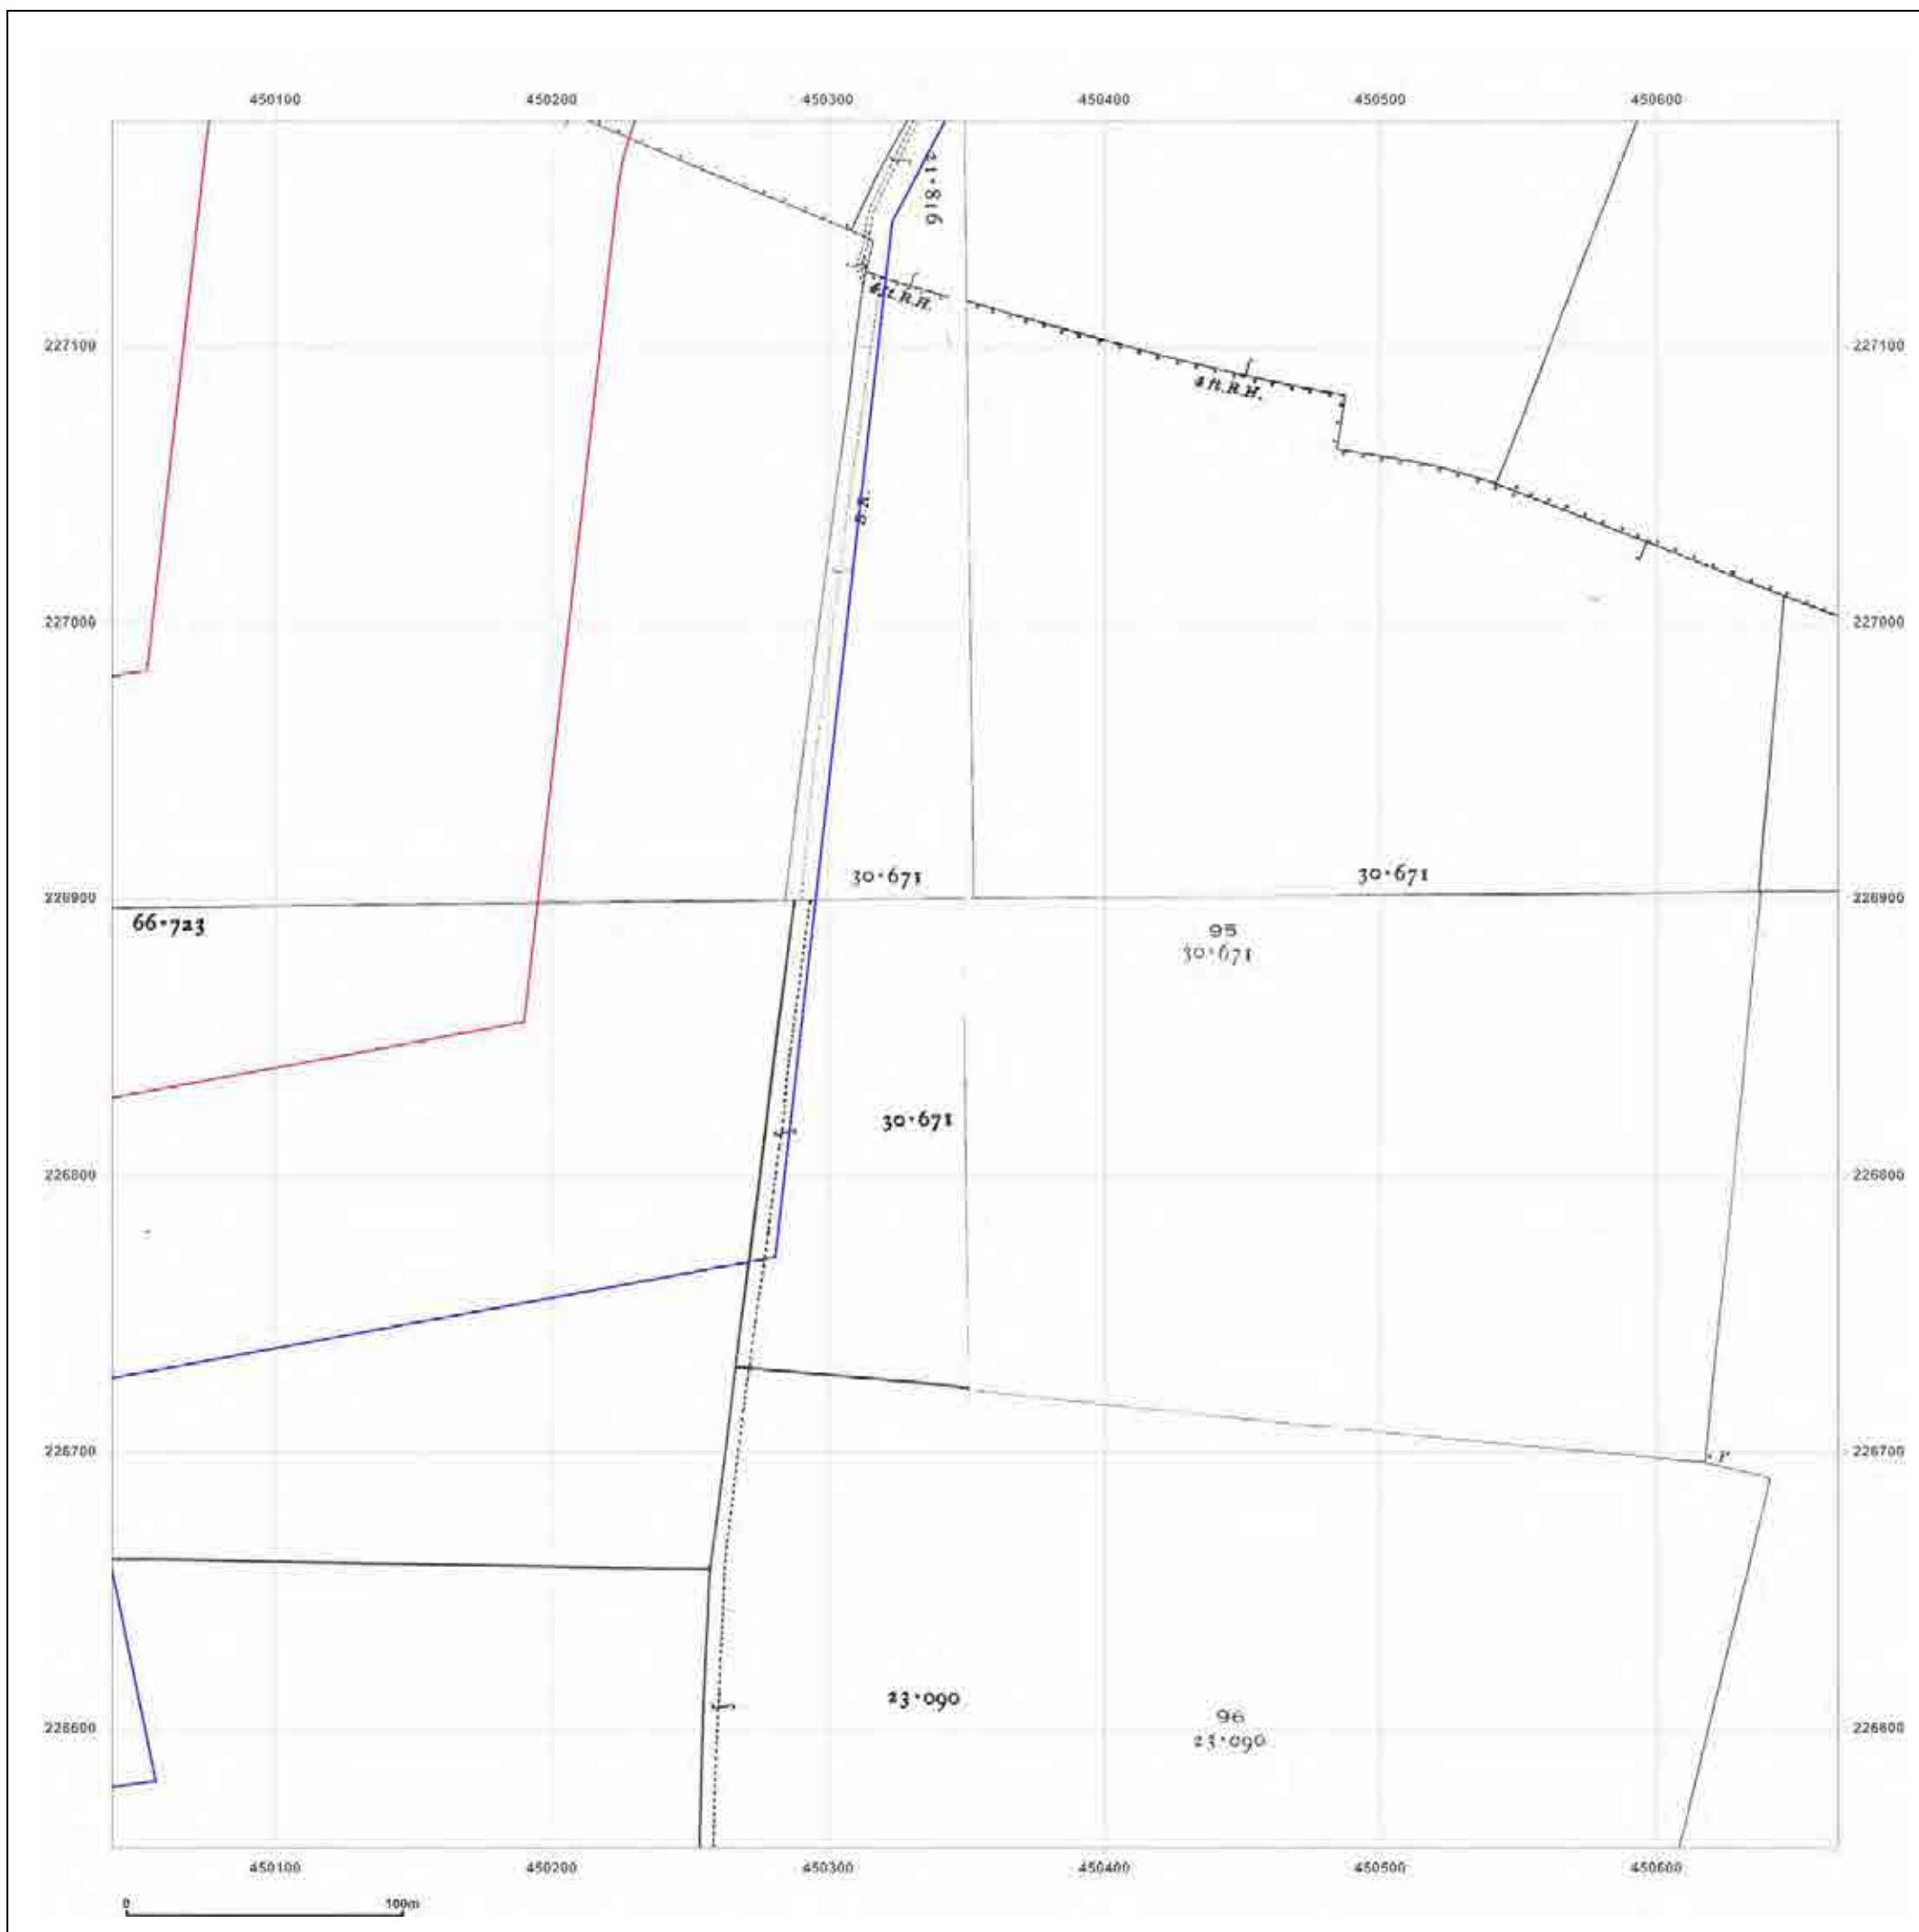

© Crown copyright and database rights 2015 Ordnance Survey 100035207

Production date: 04 September 2017

To view map legend click here [Legend](#)

**Site Details:**

HEYFORD PARK HOUSE, 52  
 HEYFORD PARK, CAMP ROAD,  
 UPPER HEYFORD, OX25 5HD