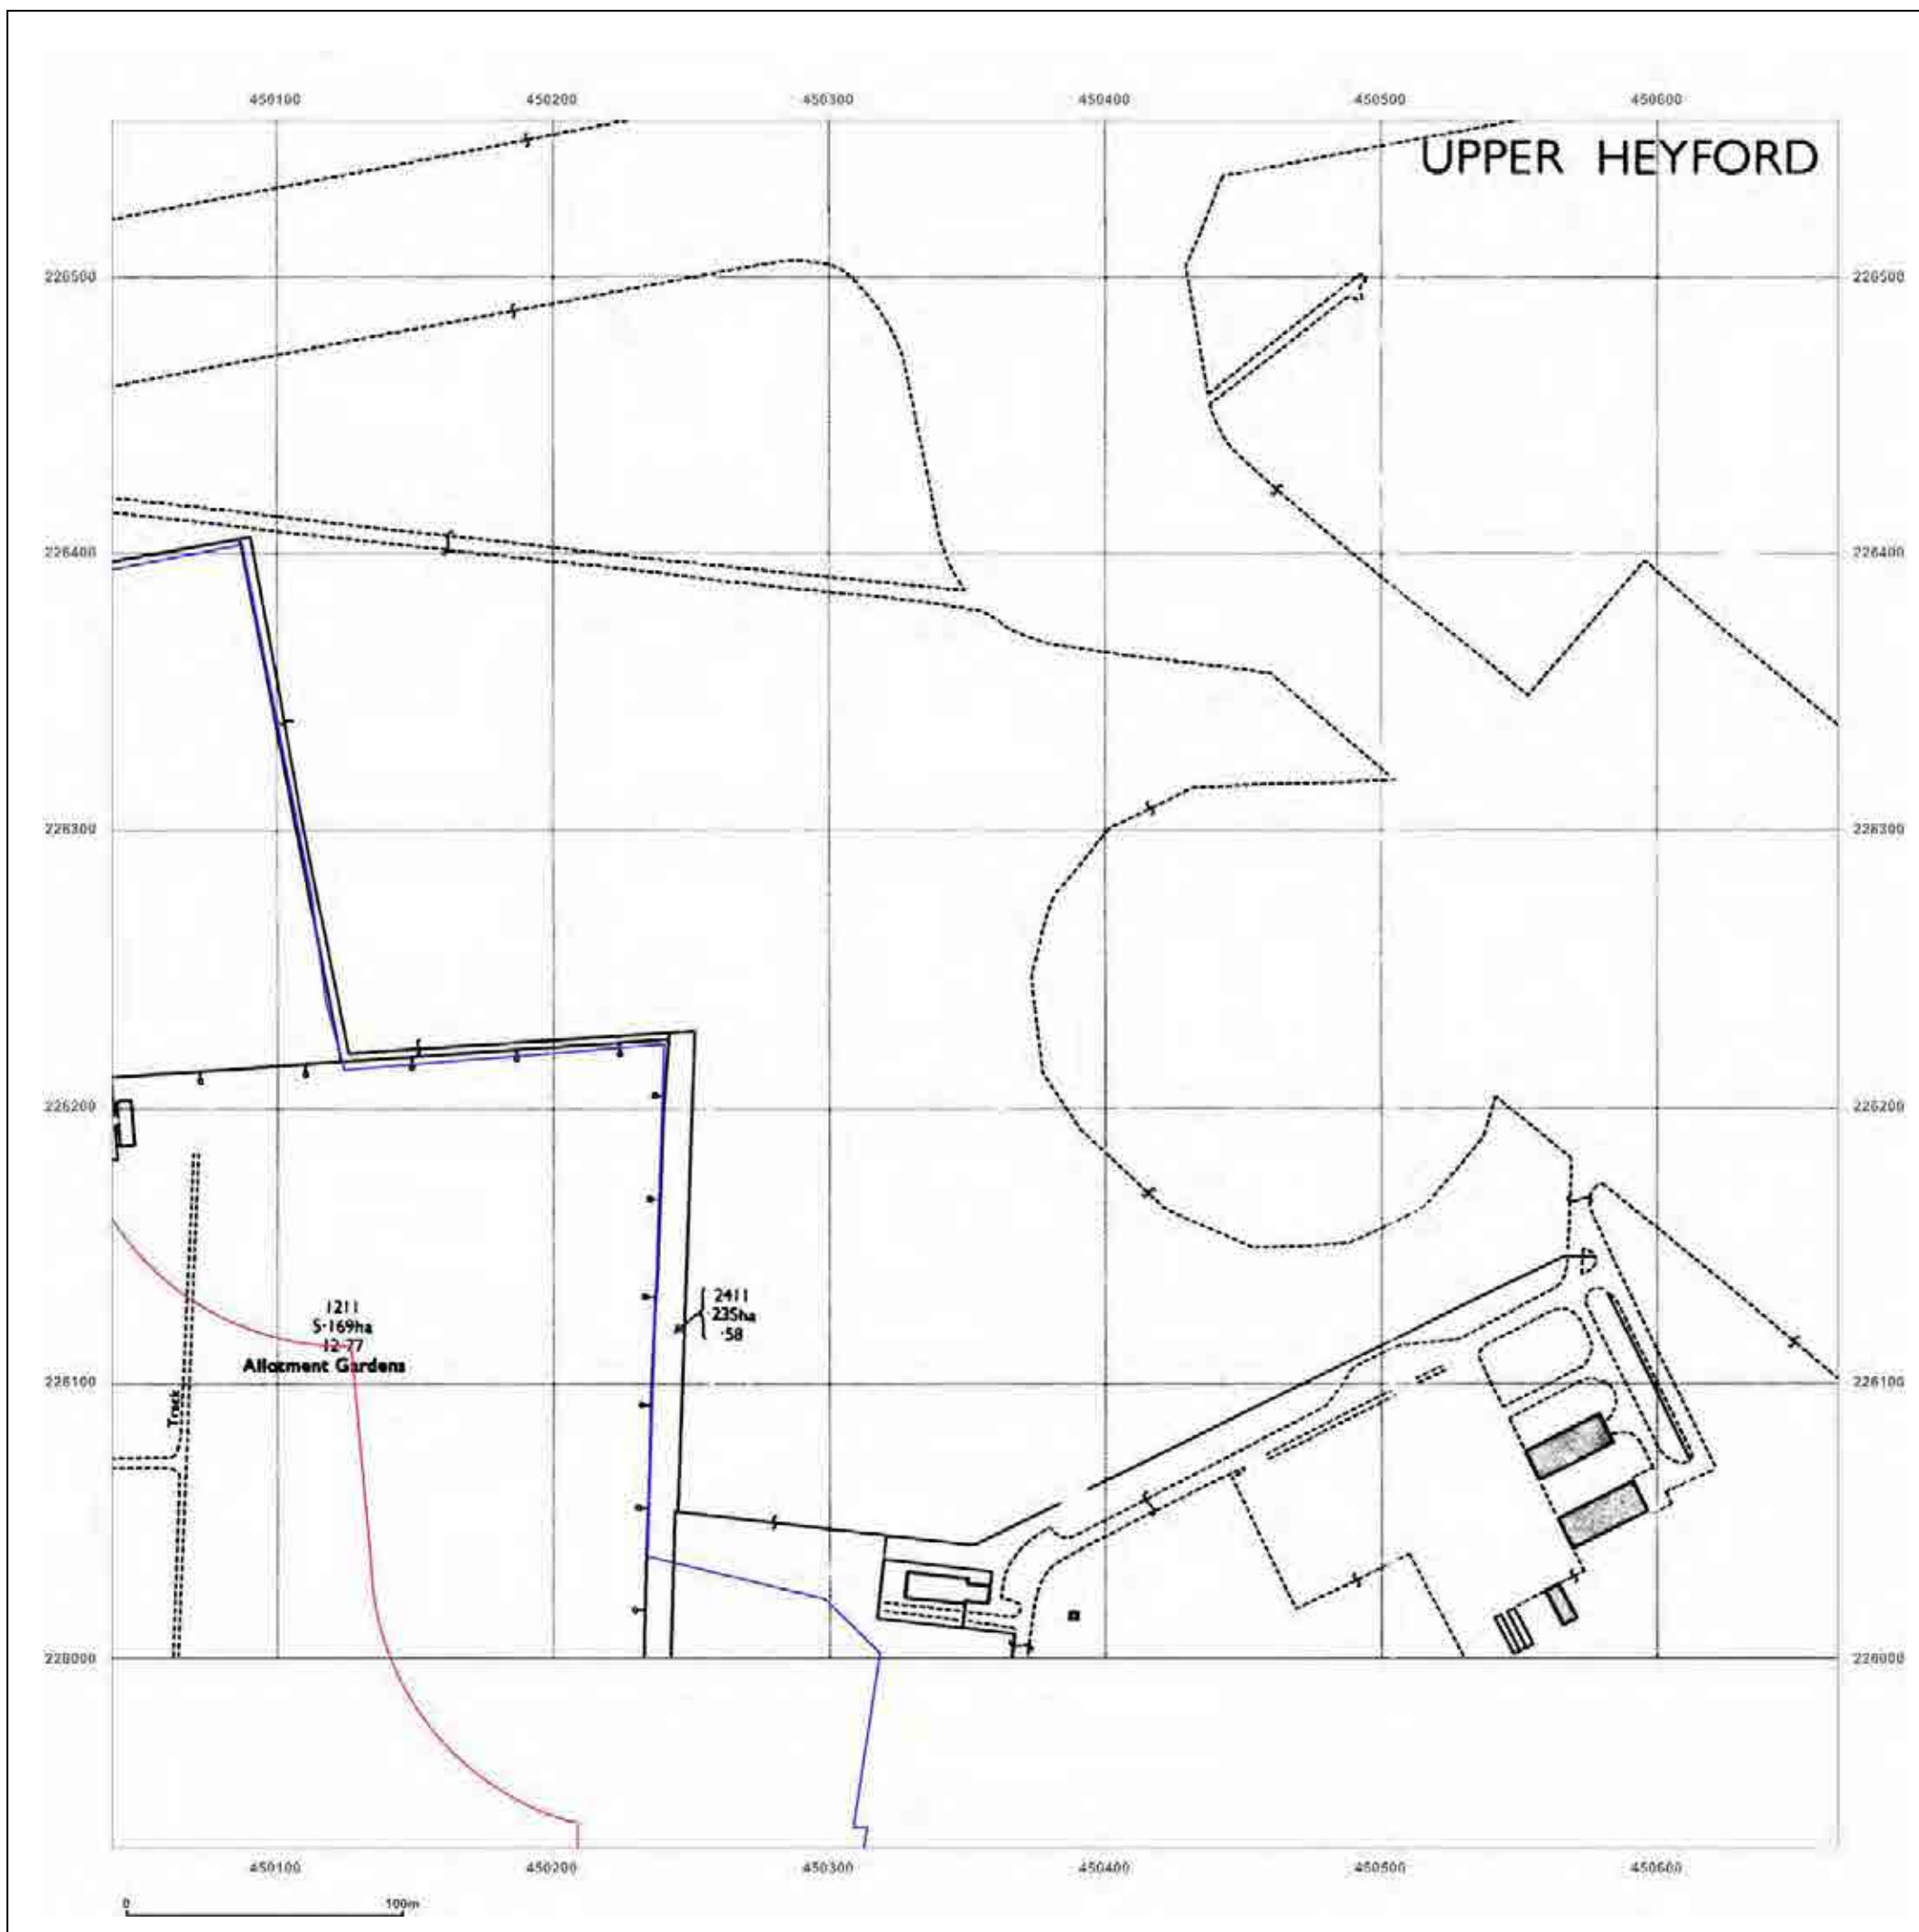

Site Details:

HEYFORD PARK HOUSE, 52
HEYFORD PARK, CAMP ROAD,
UPPER HEYFORD, OX25 5HD

Client Ref: Heyford_Park
Report Ref: GS-4227860_LS_2_3
Grid Ref: 450353, 226244

Map Name: National Grid

Map date: 1976

Scale: 1:2,500

Printed at: 1:2,500

Surveyed N/A
Revised N/A
Edition N/A
Copyright 1976
Levelled N/A

Produced by
Groundsure Insights
T: 08444 159000
E: info@groundsure.com
W: www.groundsure.com

© Crown copyright and database rights 2015 Ordnance Survey 100035207

Production date: 04 September 2017

To view map legend click here [Legend](#)