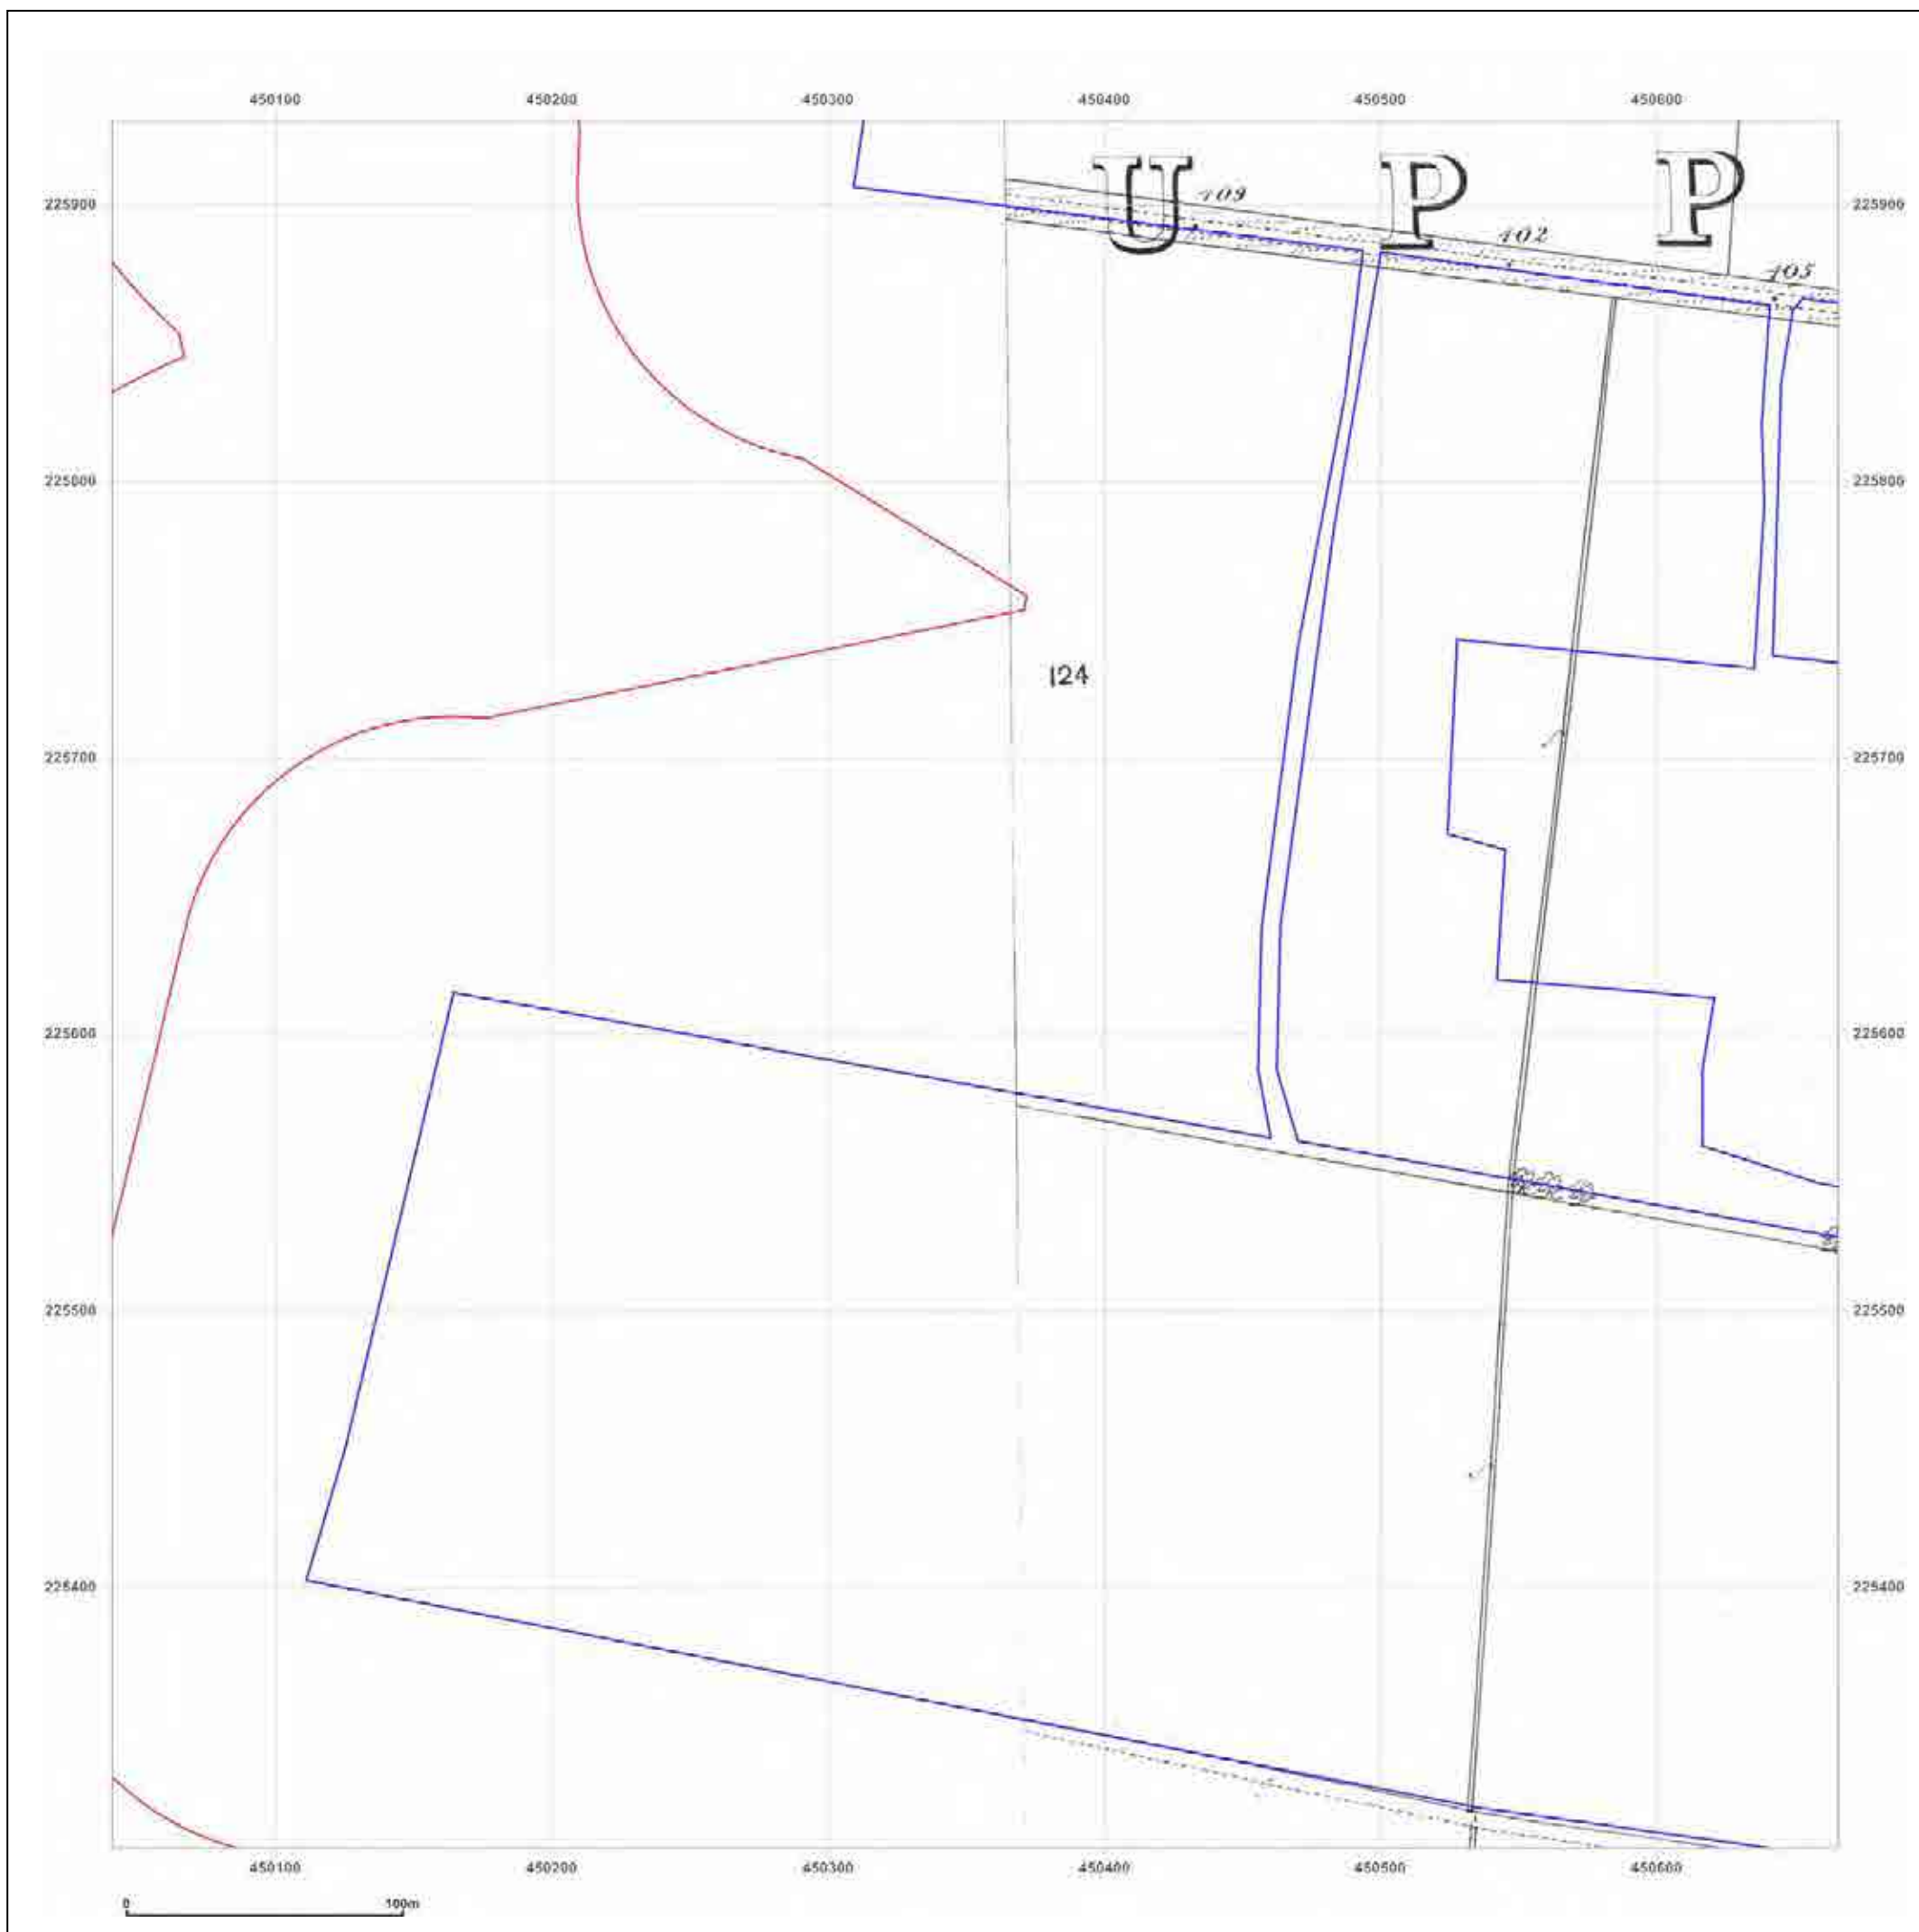

Produced by
Groundsure Insights
T: 08444 159000
E: info@groundsure.com
W: www.groundsure.com

© Crown copyright and database rights 2015 Ordnance Survey 100035207

Production date: 04 September 2017

To view map legend click here [Legend](#)