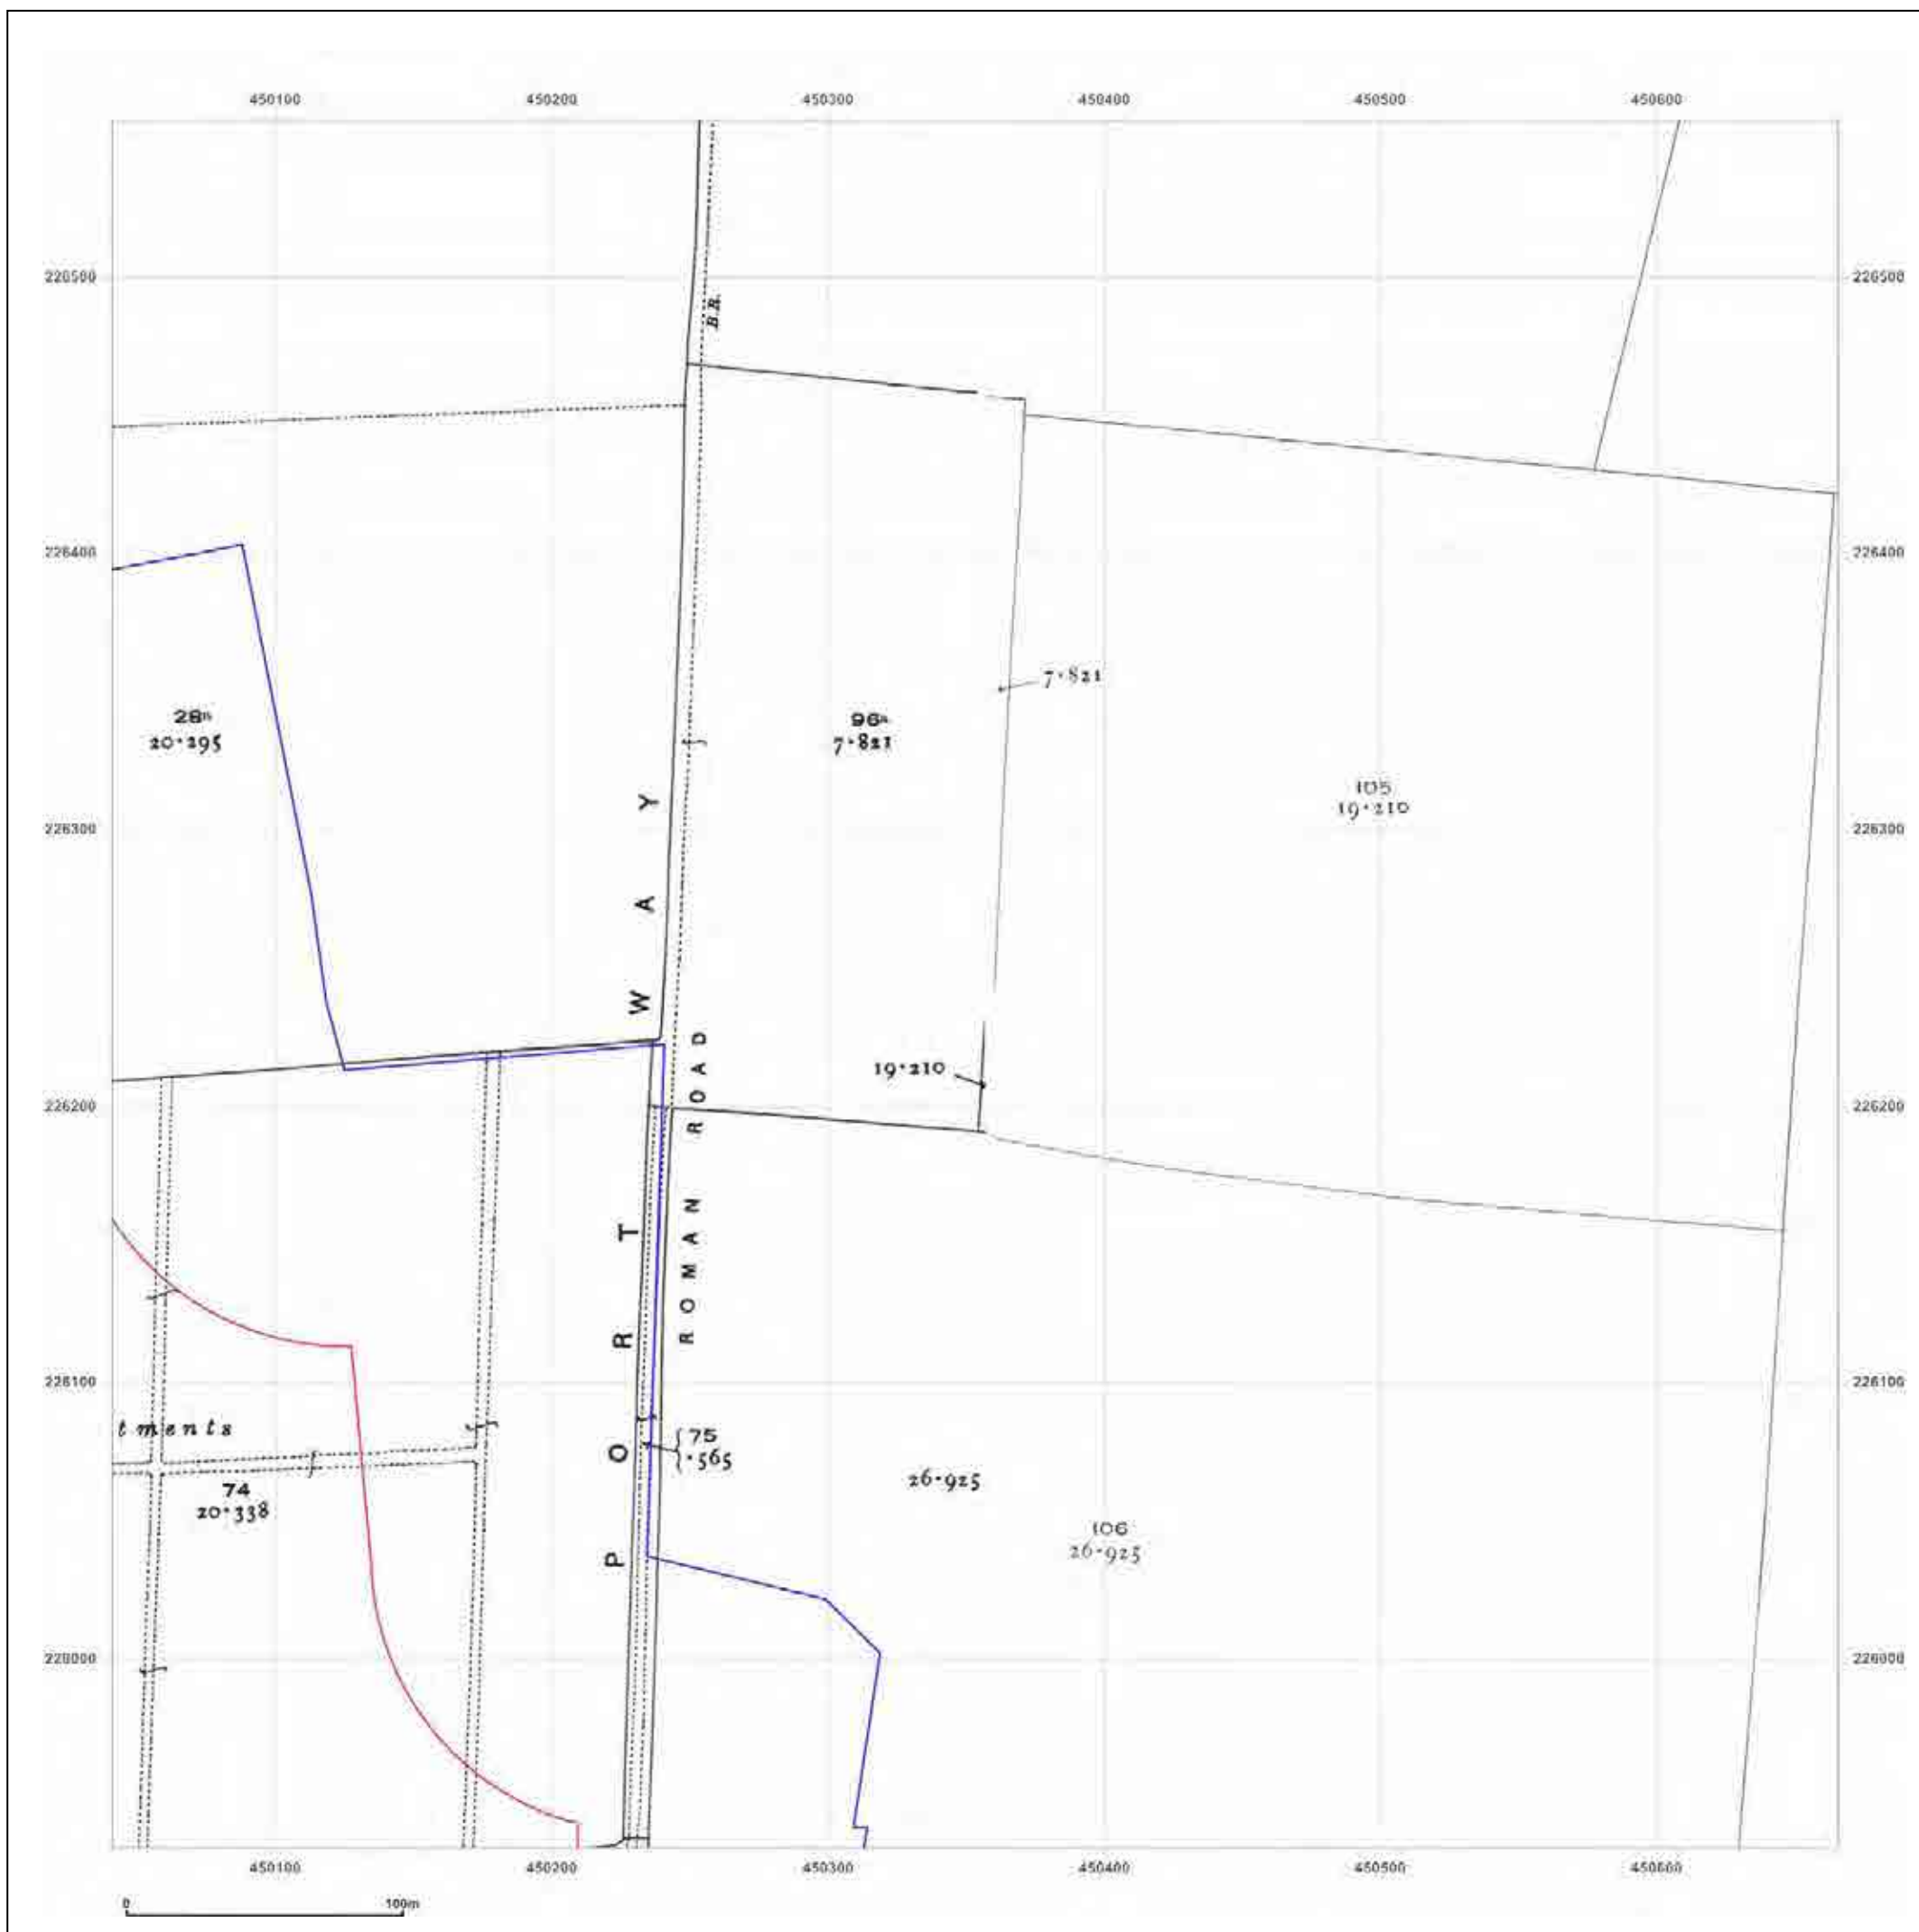

© Crown copyright and database rights 2015 Ordnance Survey 100035207

Production date: 04 September 2017

To view map legend click here [Legend](#)

**Site Details:**

HEYFORD PARK HOUSE, 52  
HEYFORD PARK, CAMP ROAD,  
UPPER HEYFORD, OX25 5HD