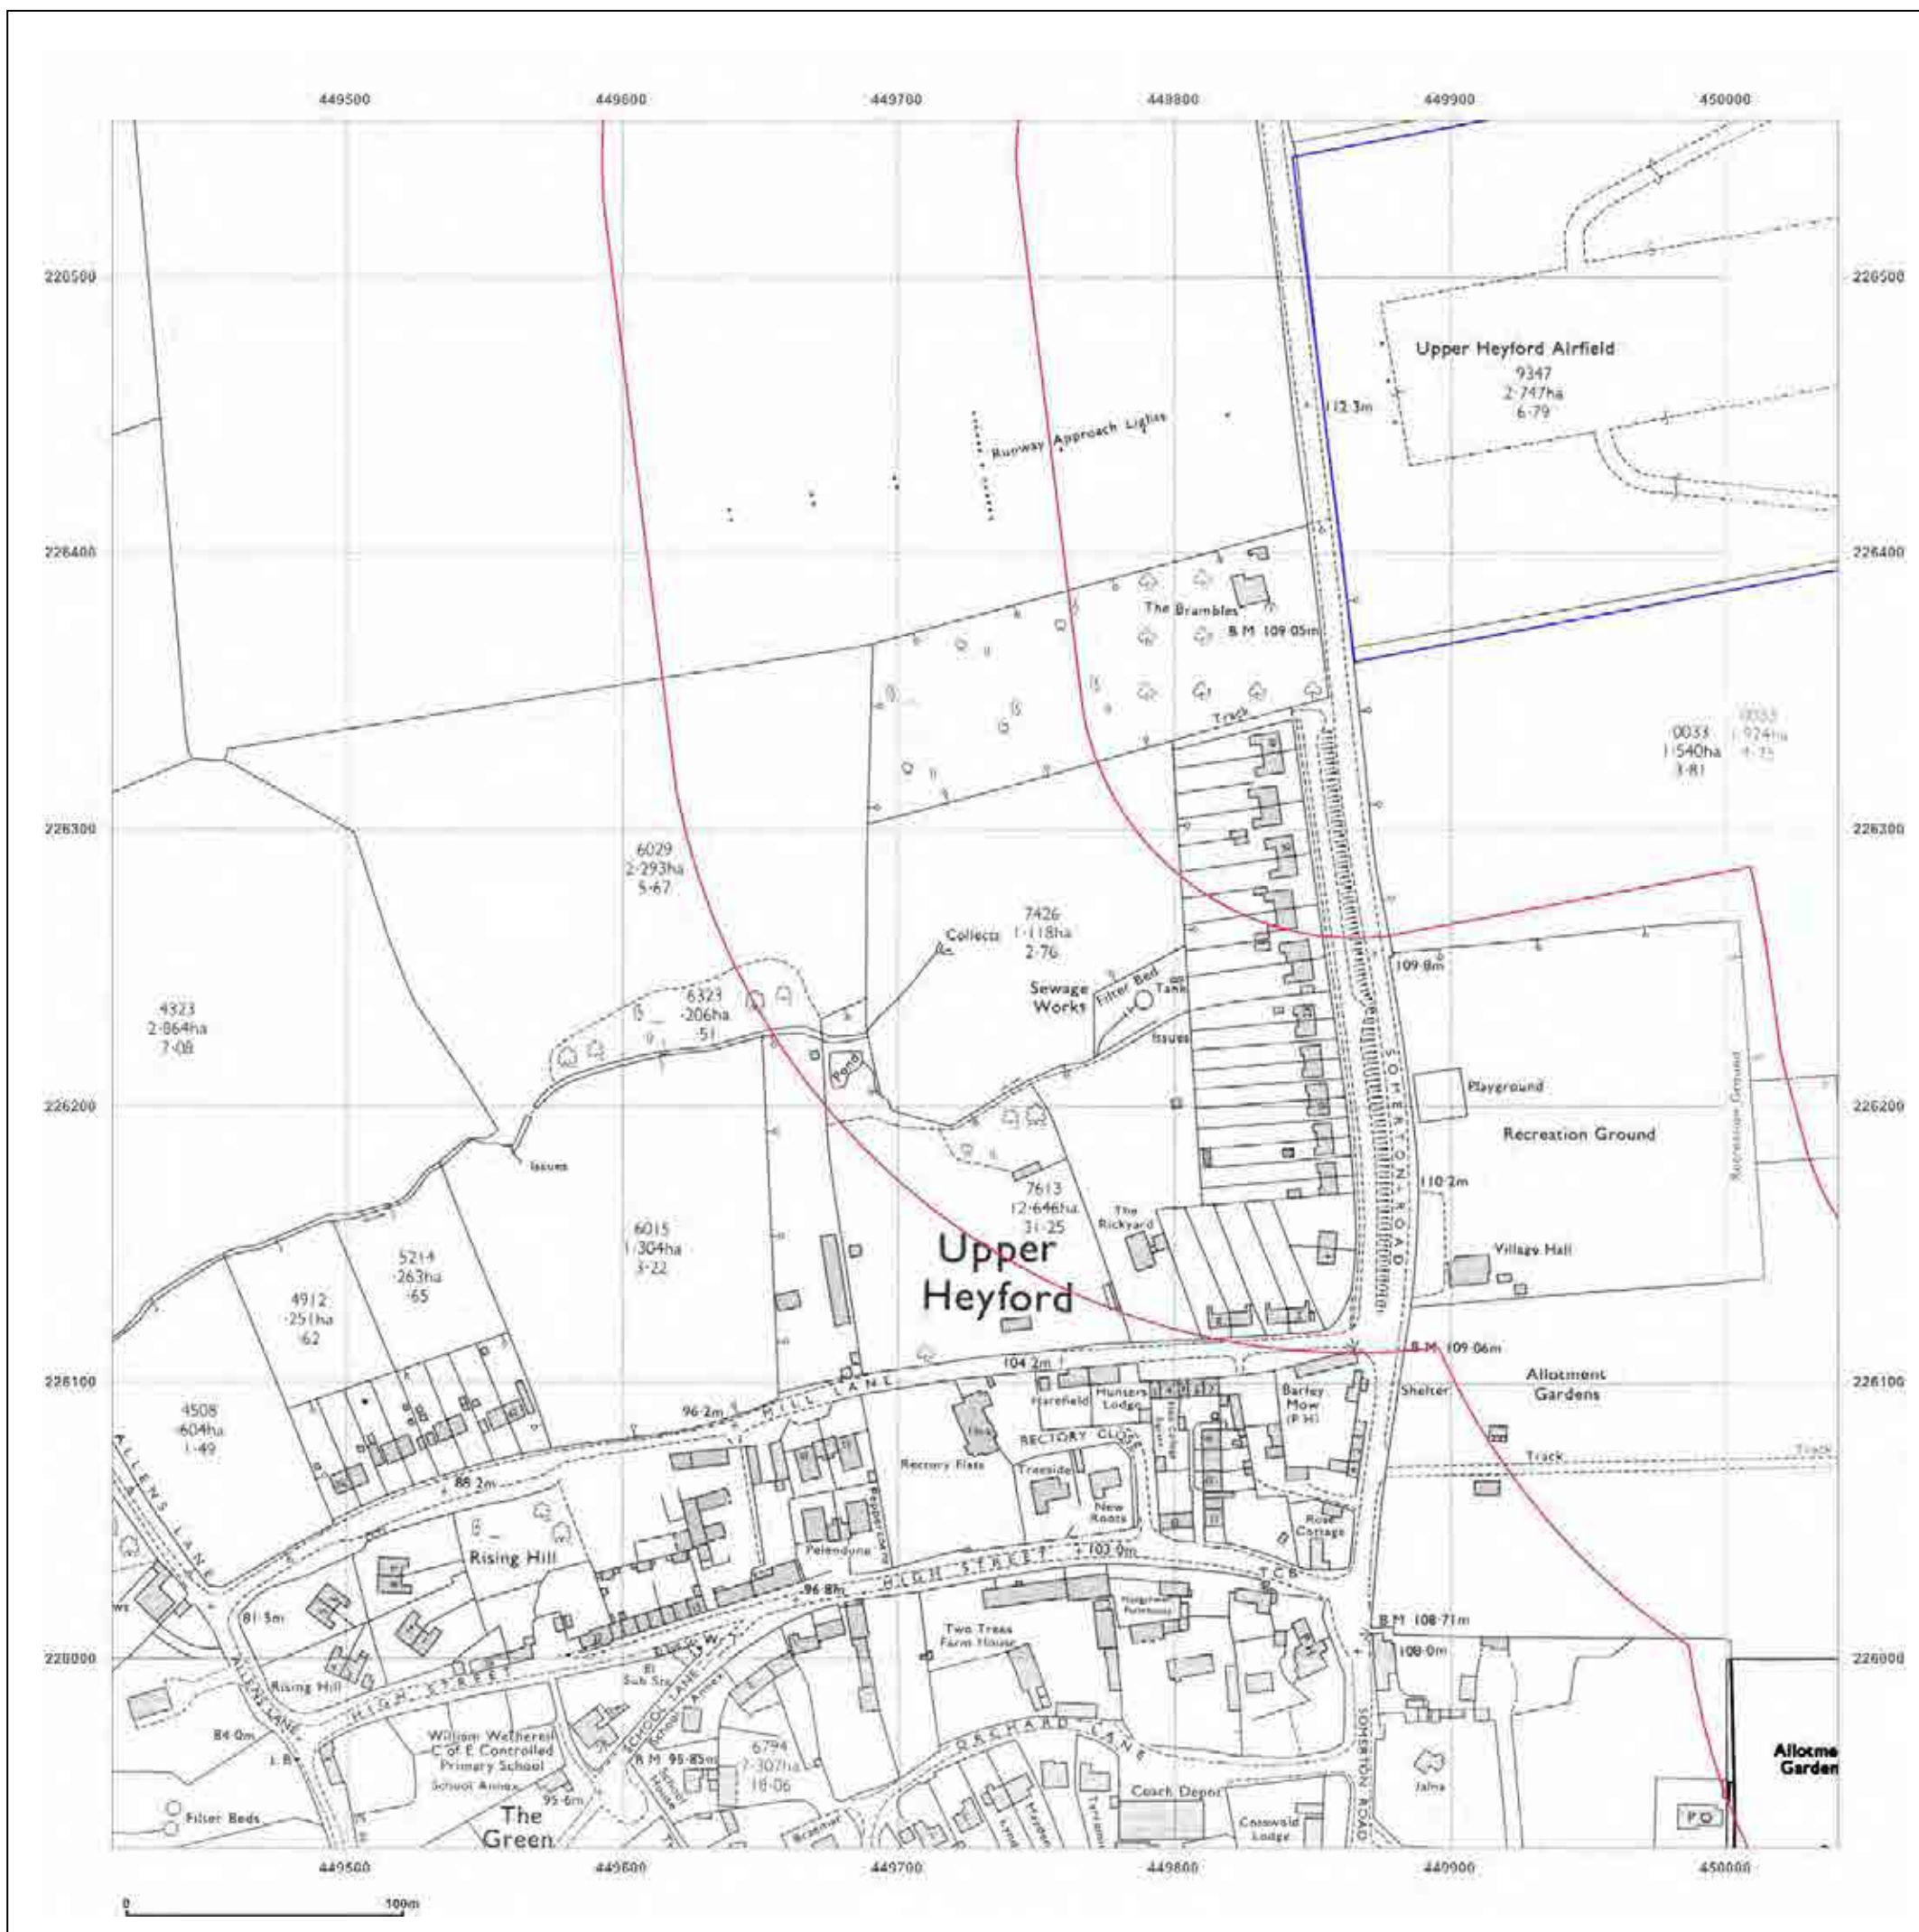

Site Details:

HEYFORD PARK HOUSE, 52
HEYFORD PARK, CAMP ROAD,
UPPER HEYFORD, OX25 5HD

Client Ref: Heyford_Park
Report Ref: GS-4227860_LS_1_3
Grid Ref: 449728, 226244

Map Name: National Grid

Map date: 1973-1975

Scale: 1:2,500

Printed at: 1:2,500

Surveyed 1973 Revised 1973 Edition N/A Copyright 1974 Levelled 1971	Surveyed 1974 Revised 1974 Edition N/A Copyright 1976 Levelled 1971
Surveyed 1973 Revised 1973 Edition N/A Copyright 1974 Levelled 1971	Surveyed N/A Revised N/A Edition N/A Copyright 1976 Levelled N/A

Produced by
Groundsure Insights
T: 08444 159000
E: info@groundsure.com
W: www.groundsure.com

© Crown copyright and database rights 2015 Ordnance Survey 100035207

Production date: 04 September 2017

To view map legend click here [Legend](#)