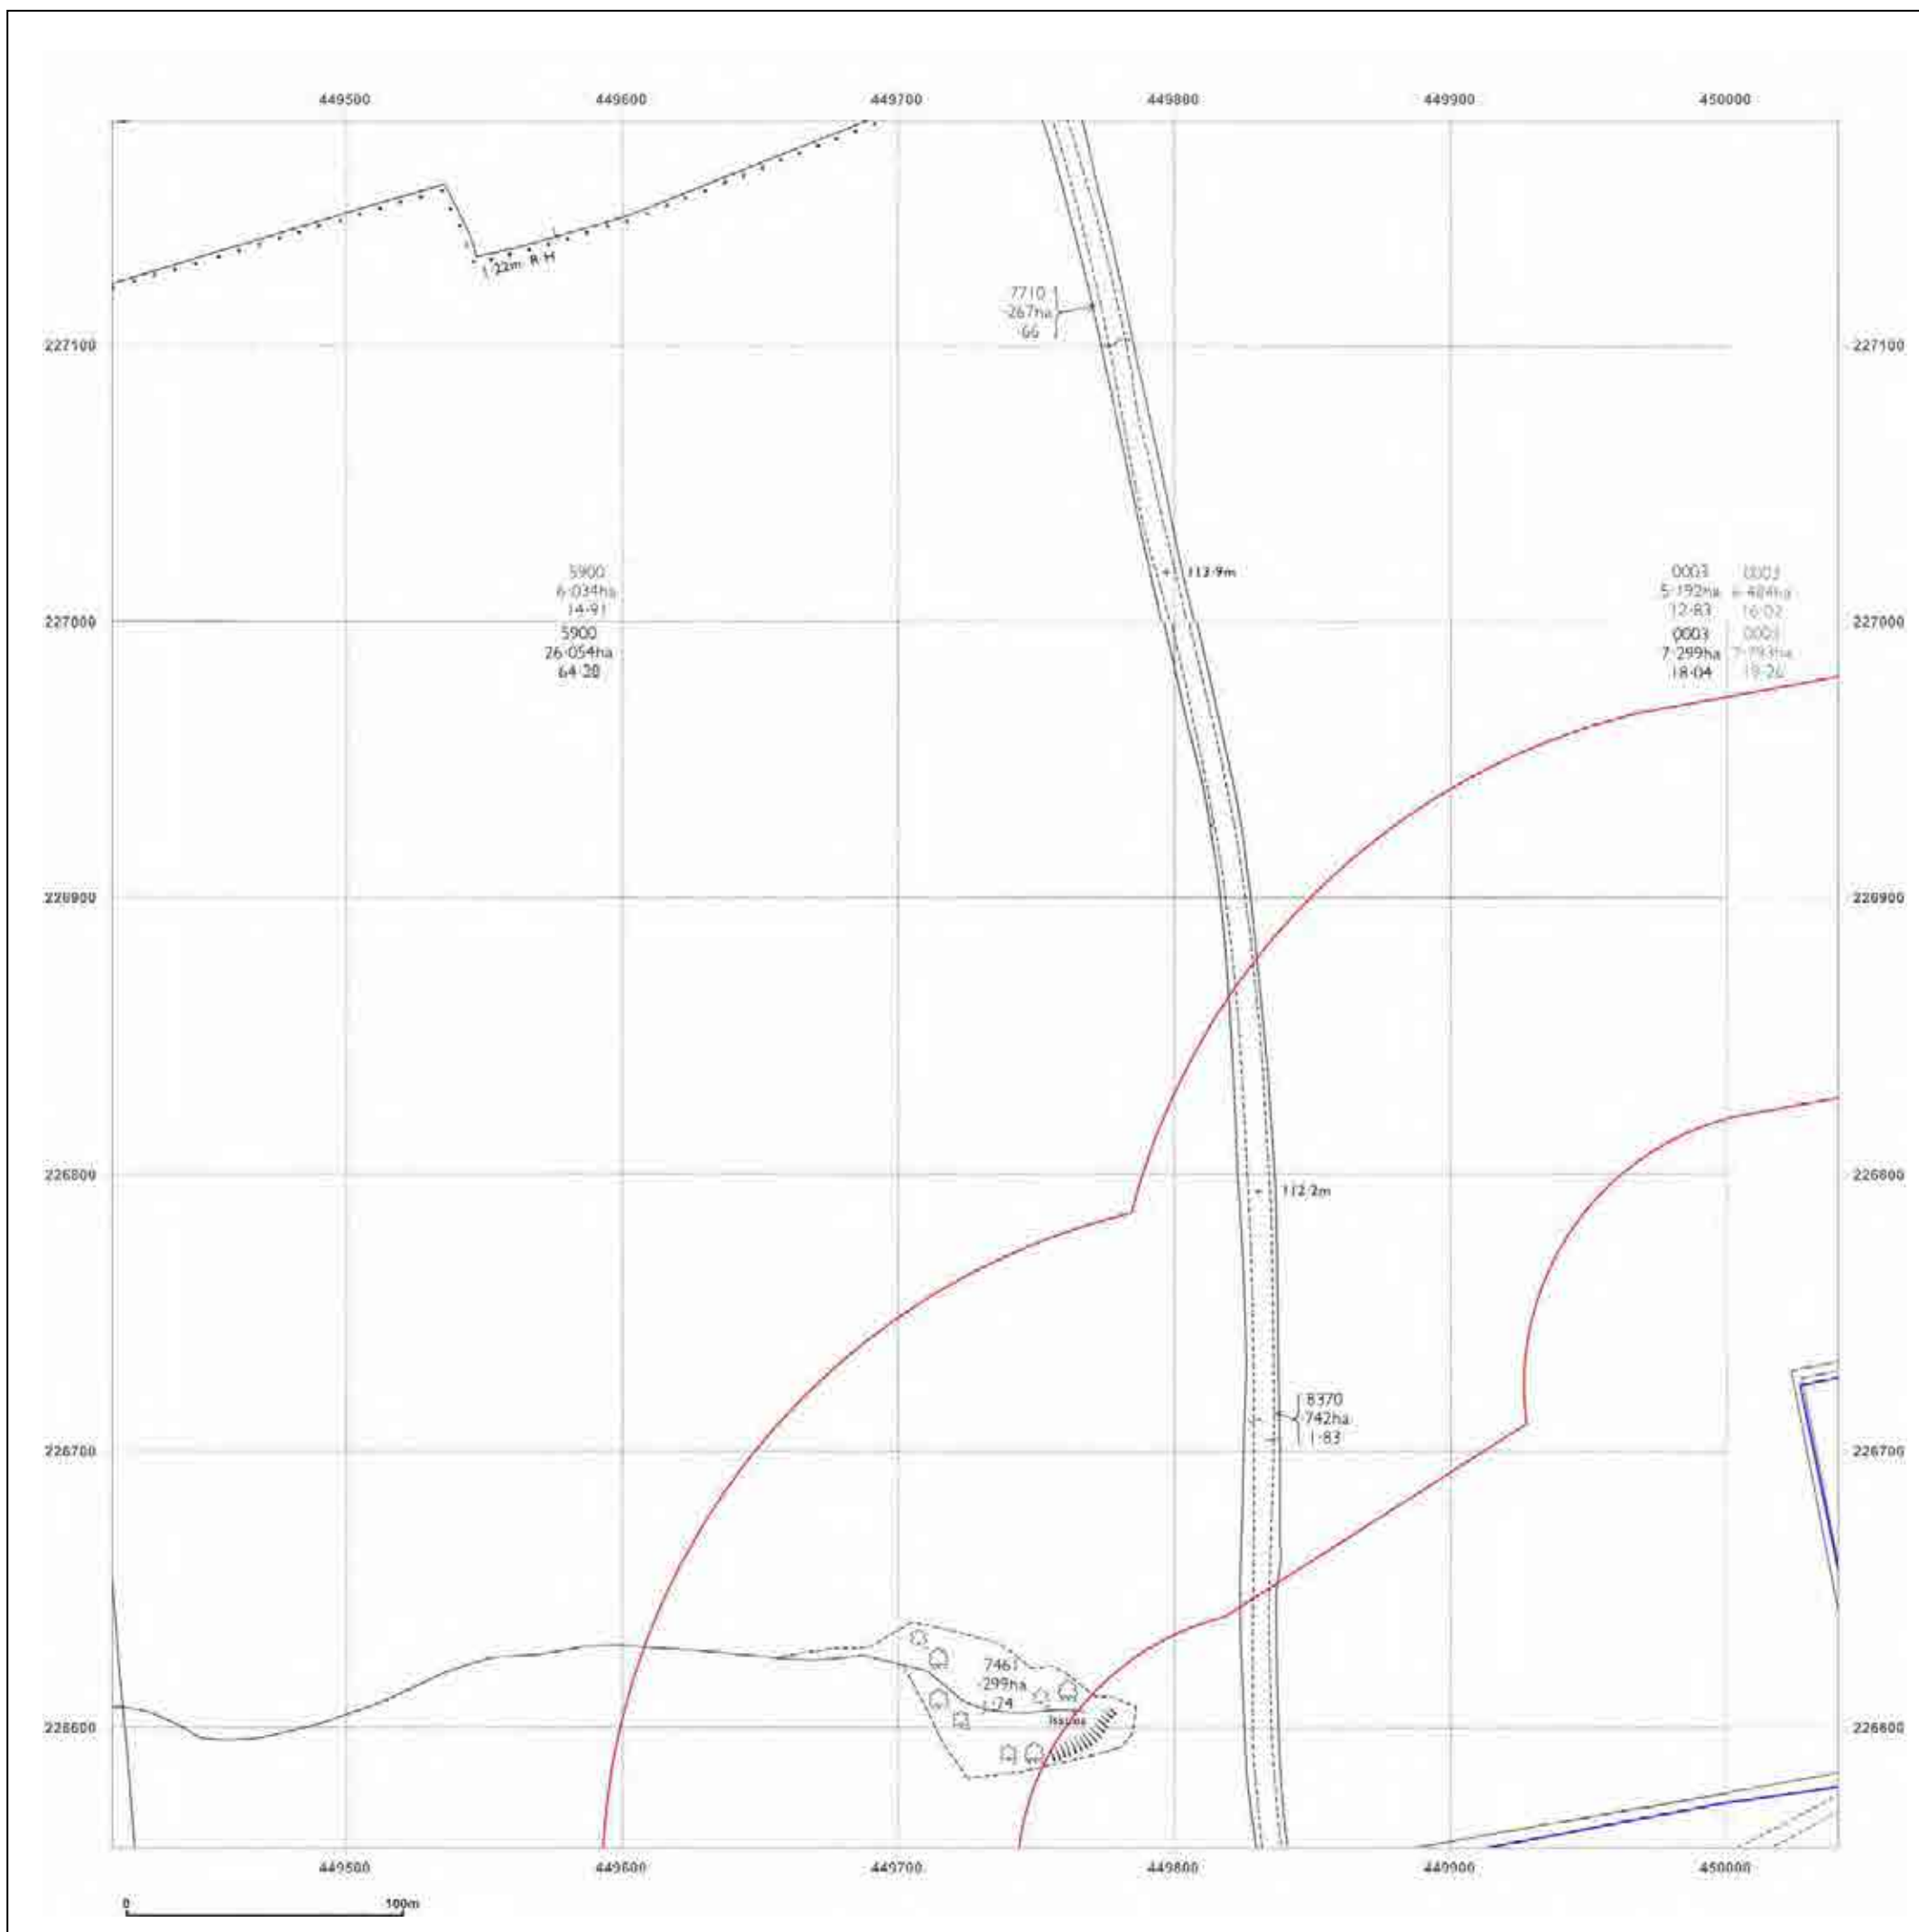

Site Details:

HEYFORD PARK HOUSE, 52
HEYFORD PARK, CAMP ROAD,
UPPER HEYFORD, OX25 5HD

Client Ref: Heyford_Park
Report Ref: GS-4227860_LS_1_4
Grid Ref: 449728, 226869

Map Name: National Grid

Map date: 1973-1974

Scale: 1:2,500

Printed at: 1:2,500

Surveyed 1973
Revised 1973
Edition N/A
Copyright 1975
Levelled 1971

Surveyed 1974
Revised 1974
Edition N/A
Copyright N/A
Levelled 1971

Surveyed 1973
Revised 1973
Edition N/A
Copyright 1974
Levelled 1971

Surveyed 1974
Revised 1974
Edition N/A
Copyright 1976
Levelled 1971

Produced by
Groundsure Insights
T: 08444 159000
E: info@groundsure.com
W: www.groundsure.com

© Crown copyright and database rights 2015 Ordnance Survey 100035207

Production date: 04 September 2017

To view map legend click here [Legend](#)