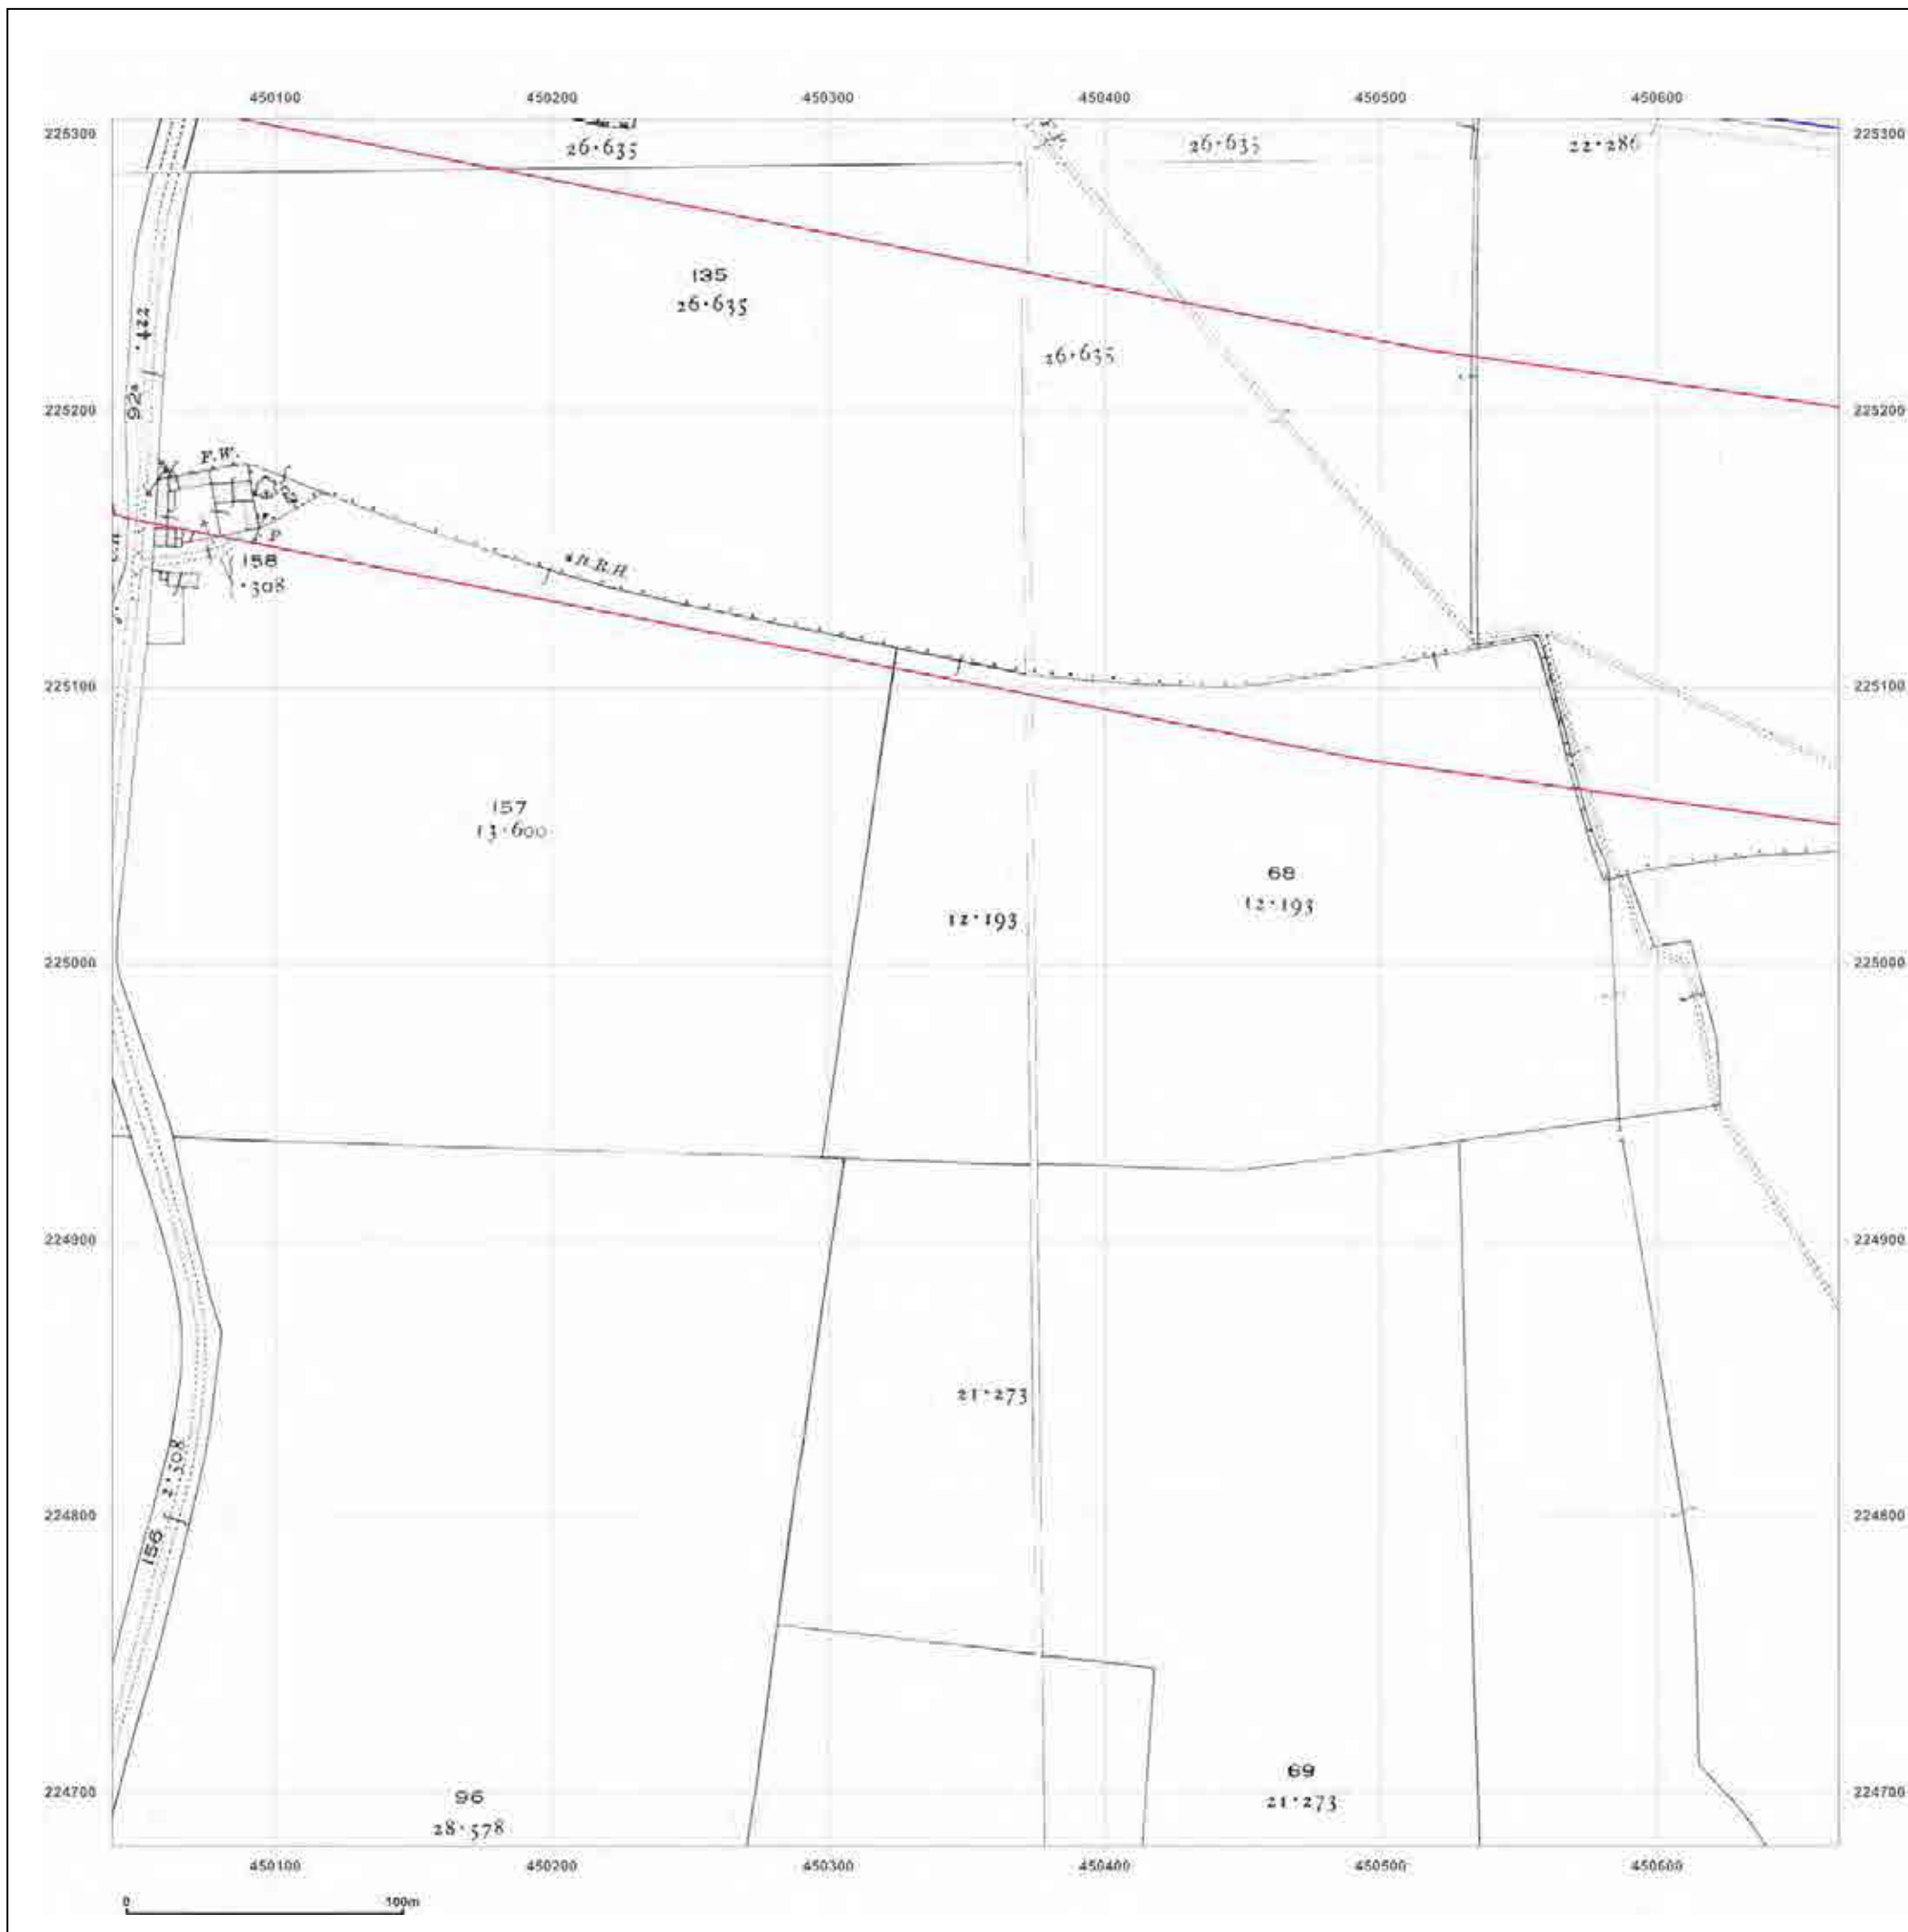

Site Details:

HEYFORD PARK HOUSE, 52
HEYFORD PARK, CAMP ROAD,
UPPER HEYFORD, OX25 5HD

Client Ref: Heyford_Park
Report Ref: GS-4227860_LS_2_1
Grid Ref: 450353, 224993

Map Name: County Series

Map date: 1922

Scale: 1:2,500

Printed at: 1:2,500

Surveyed 1922
Revised 1922
Edition N/A
Copyright N/A
Levelled N/A

Surveyed 1922
Revised 1922
Edition N/A
Copyright N/A
Levelled N/A

Surveyed 1922
Revised 1922
Edition N/A
Copyright N/A
Levelled N/A

Surveyed 1922
Revised 1922
Edition N/A
Copyright N/A
Levelled N/A

Produced by
Groundsure Insights
T: 08444 159000
E: info@groundsure.com
W: www.groundsure.com

© Crown copyright and database rights 2015 Ordnance Survey 100035207

Production date: 04 September 2017

To view map legend click here [Legend](#)