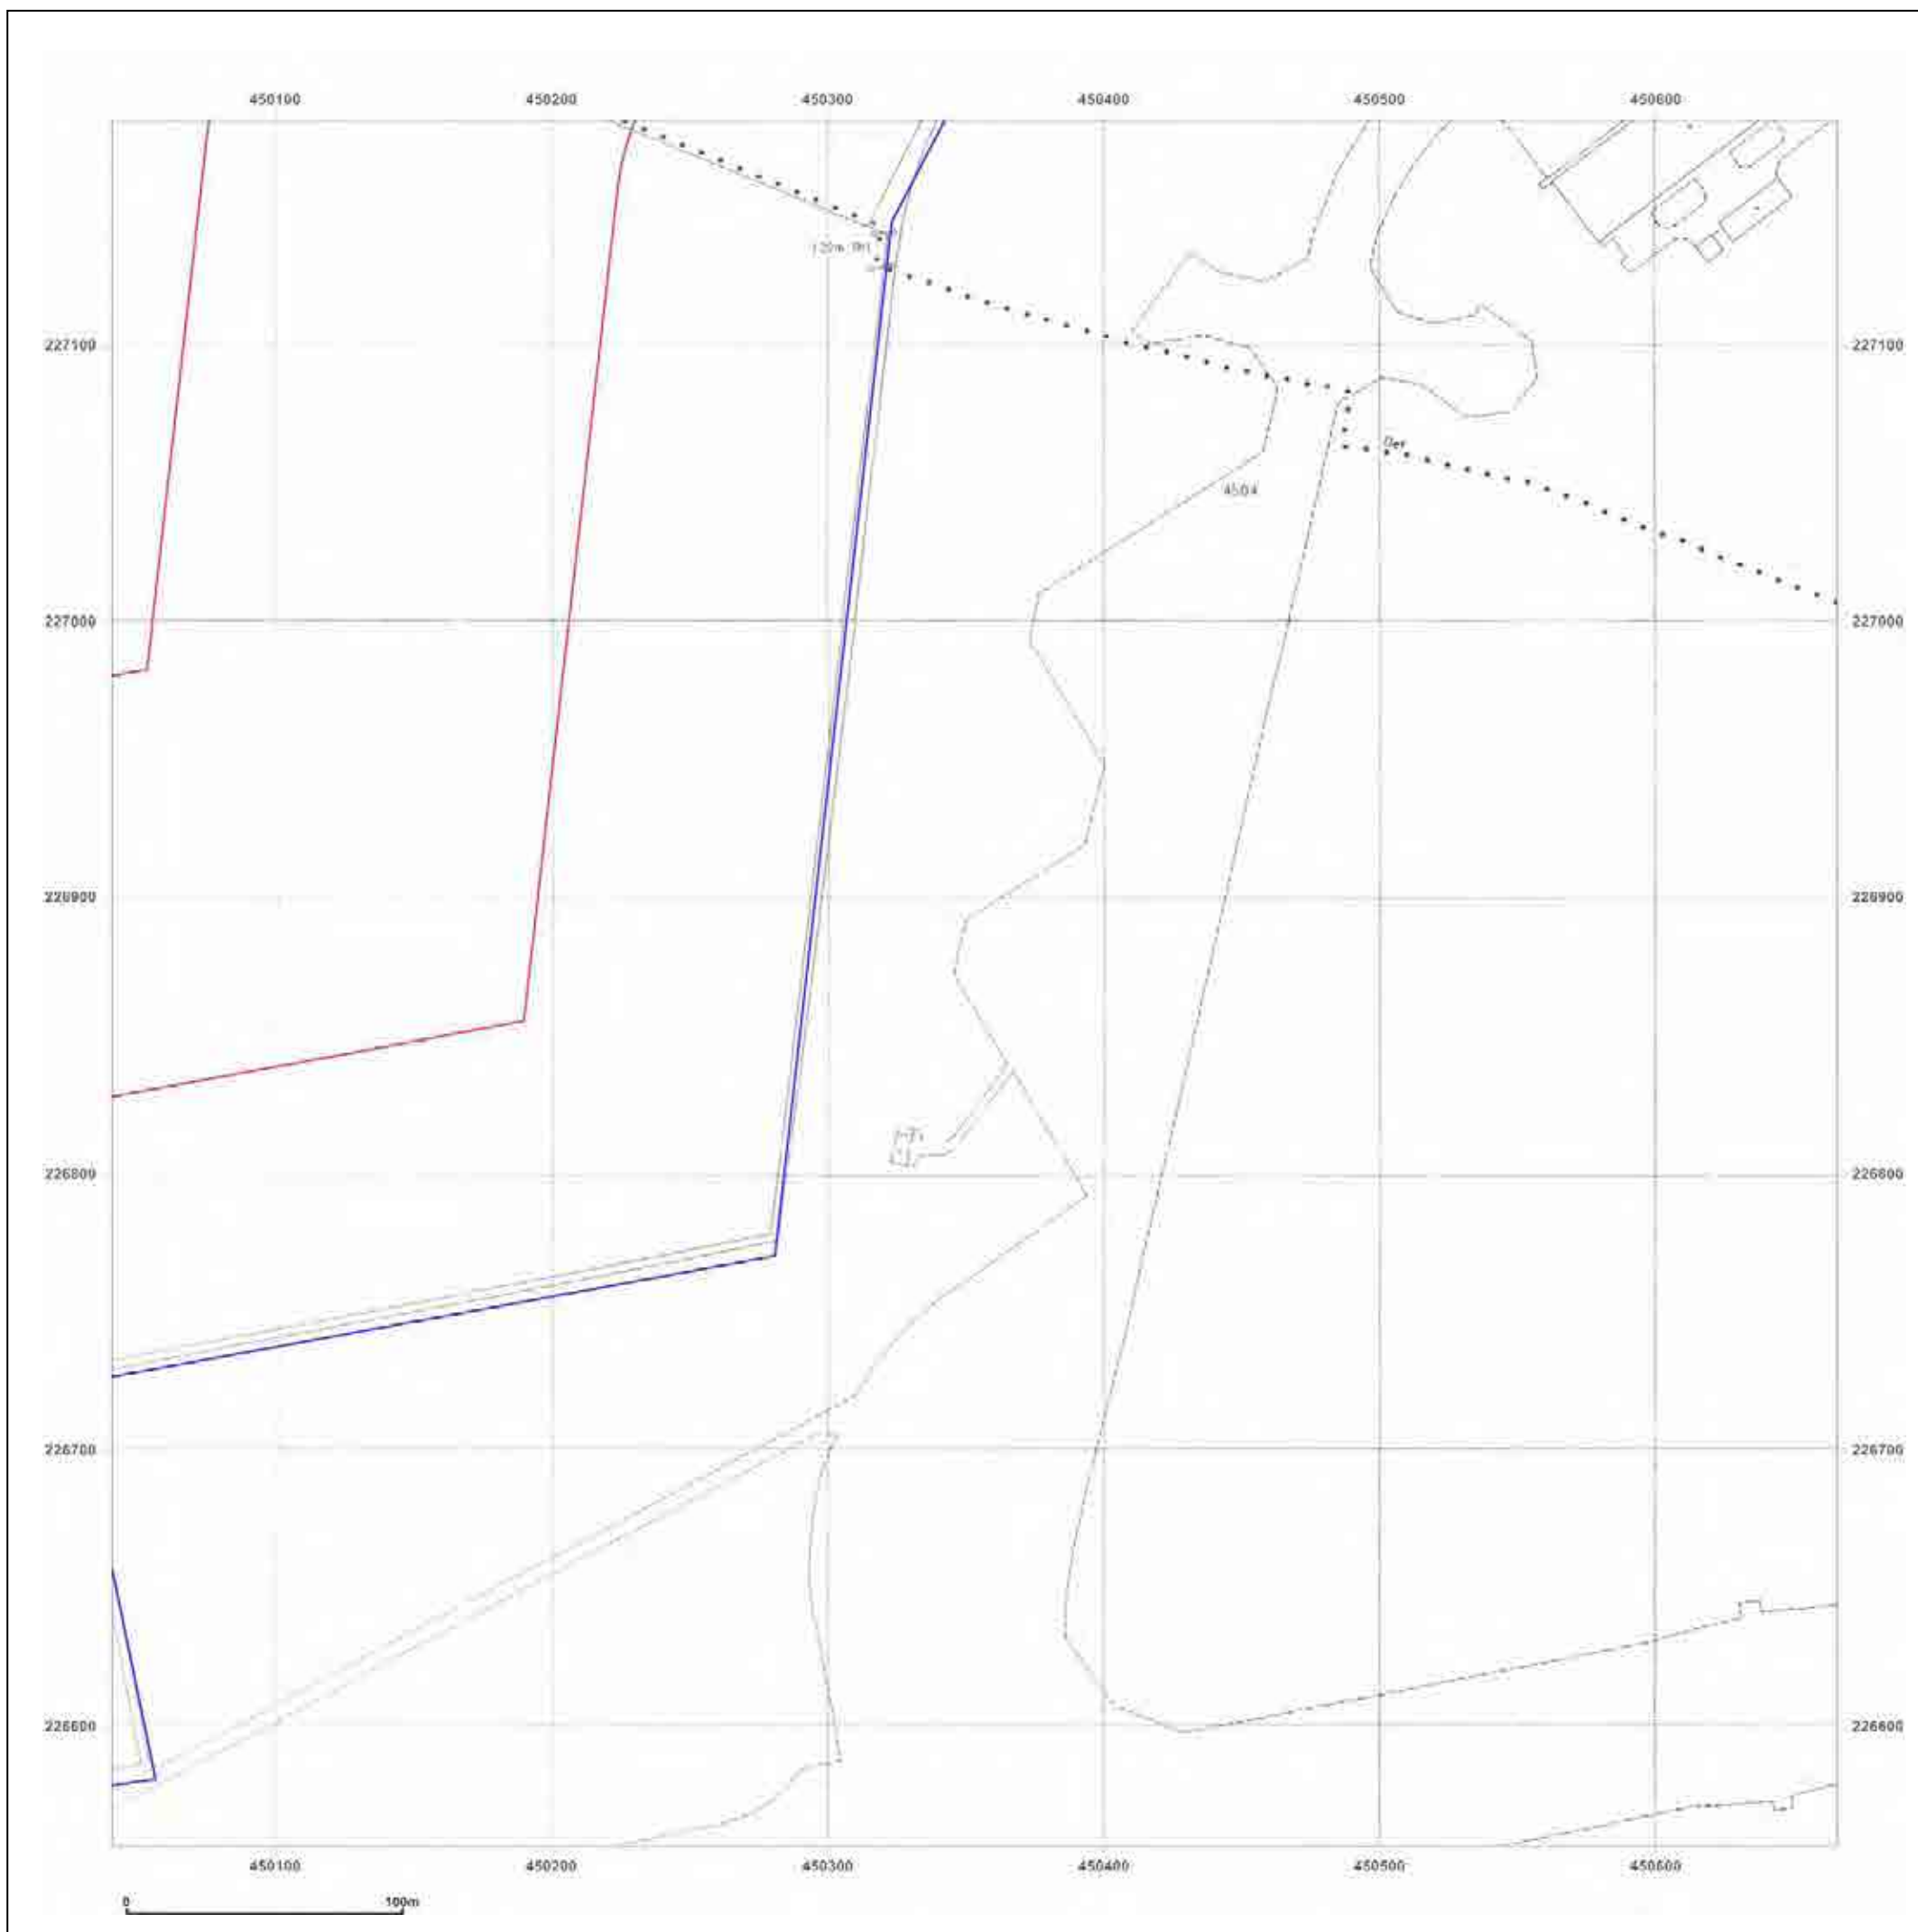

© Crown copyright and database rights 2015 Ordnance Survey 100035207

Production date: 04 September 2017

To view map legend click here [Legend](#)

**Site Details:**

HEYFORD PARK HOUSE, 52  
HEYFORD PARK, CAMP ROAD,  
UPPER HEYFORD, OX25 5HD