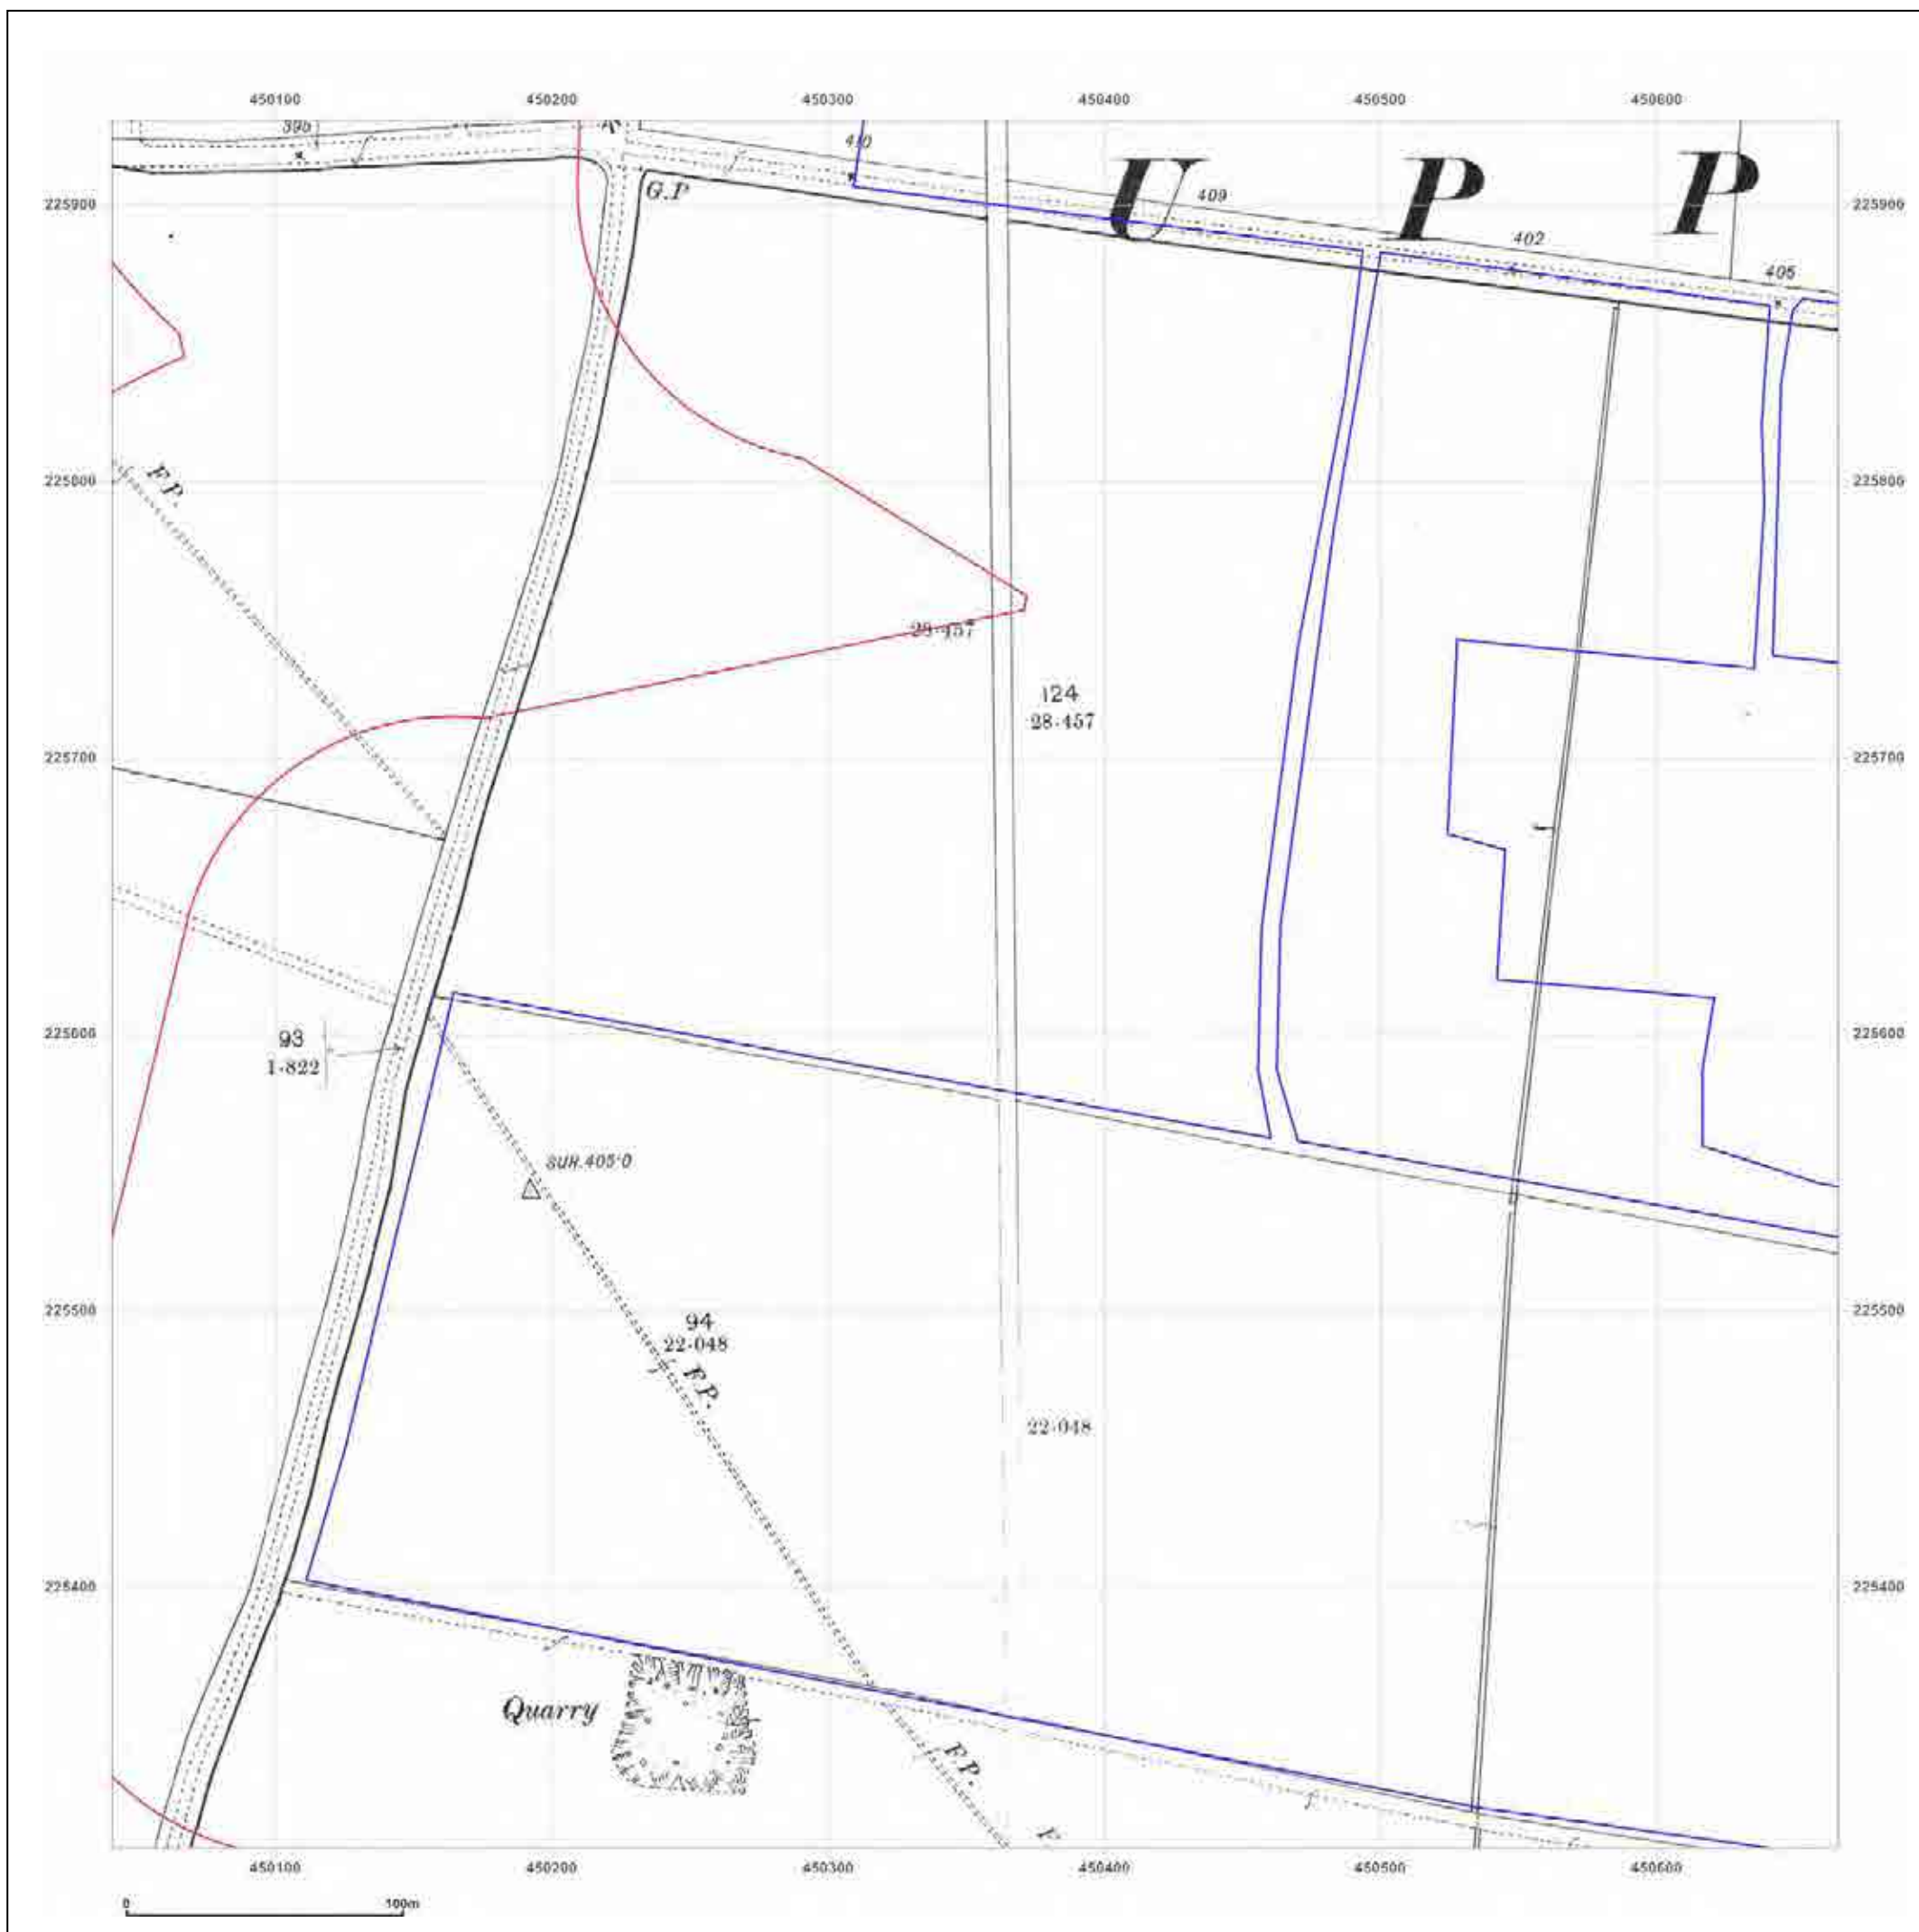

© Crown copyright and database rights 2015 Ordnance Survey 100035207

Production date: 04 September 2017

To view map legend click here [Legend](#)

**Site Details:**

HEYFORD PARK HOUSE, 52  
HEYFORD PARK, CAMP ROAD,  
UPPER HEYFORD, OX25 5HD