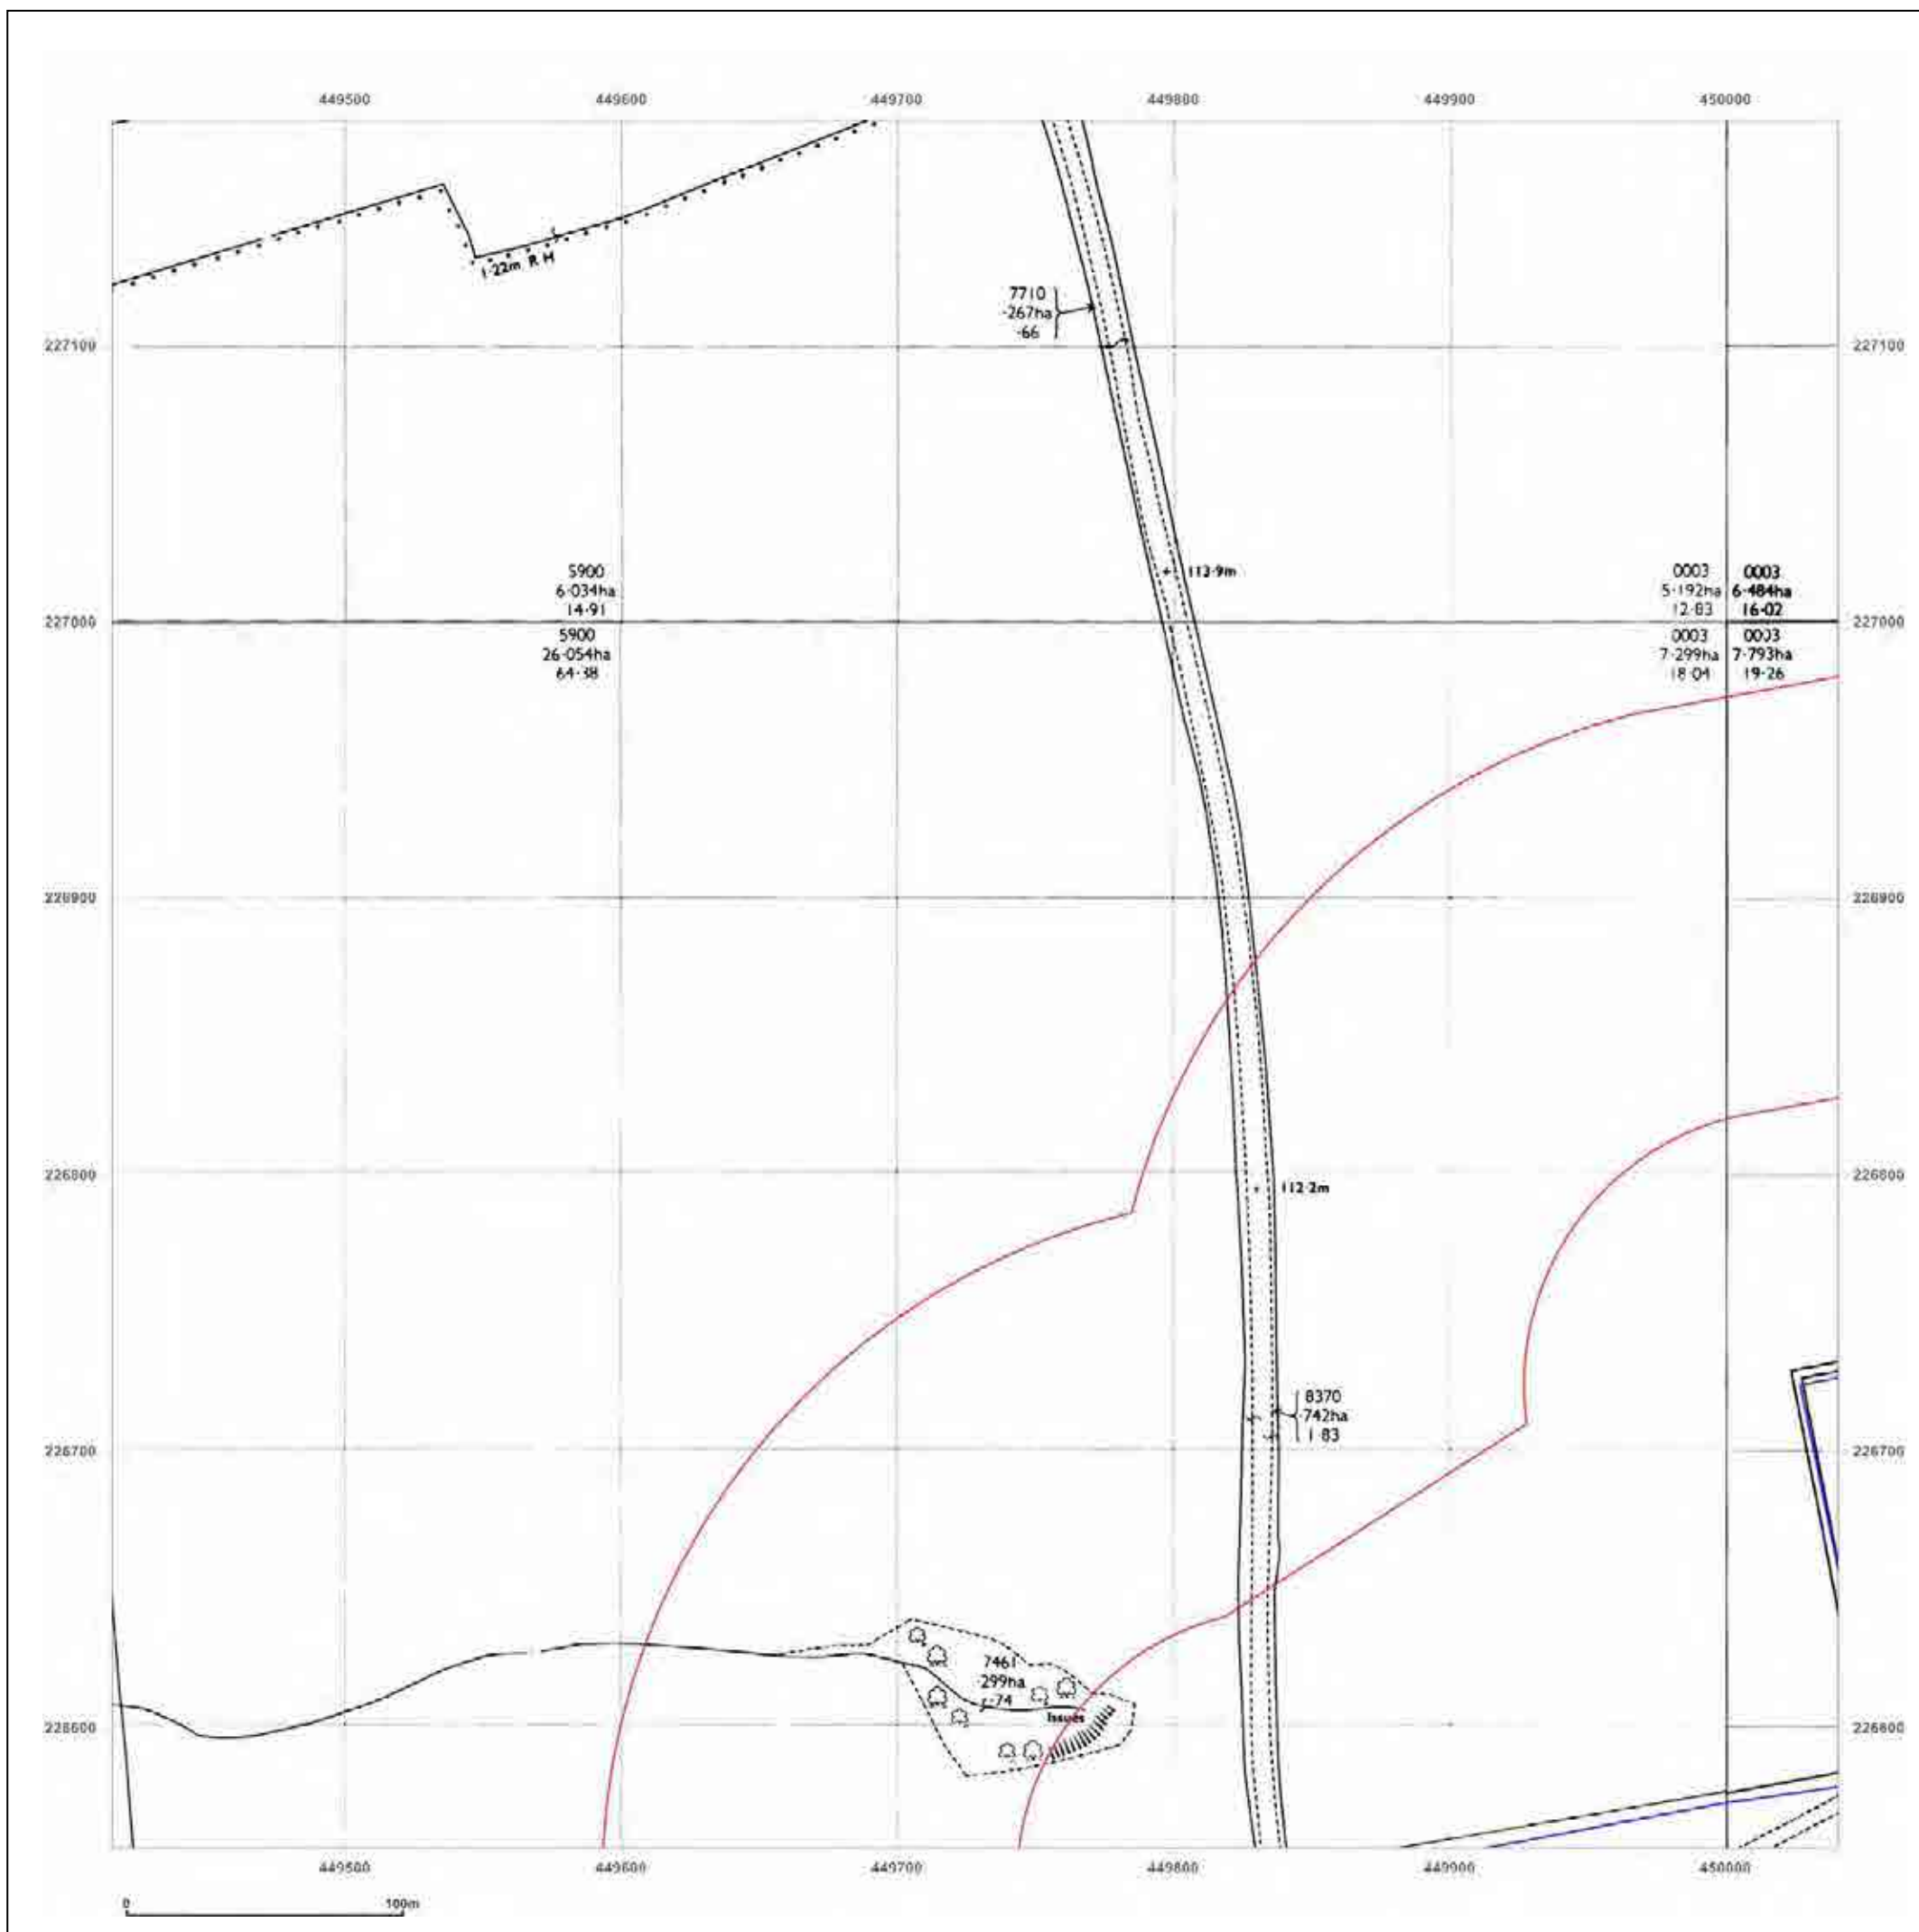

Site Details:

HEYFORD PARK HOUSE, 52
HEYFORD PARK, CAMP ROAD,
UPPER HEYFORD, OX25 5HD

Client Ref: Heyford_Park
Report Ref: GS-4227860_LS_1_4
Grid Ref: 449728, 226869

Map Name: National Grid

Map date: 1974-1976

Scale: 1:2,500

Printed at: 1:2,500

Surveyed N/A Revised N/A Edition N/A Copyright N/A Levelled N/A	Surveyed N/A Revised N/A Edition N/A Copyright N/A Levelled N/A
Surveyed N/A Revised N/A Edition N/A Copyright 1974 Levelled N/A	Surveyed N/A Revised N/A Edition N/A Copyright 1976 Levelled N/A

Produced by
Groundsure Insights
T: 08444 159000
E: info@groundsure.com
W: www.groundsure.com

© Crown copyright and database rights 2015 Ordnance Survey 100035207

Production date: 04 September 2017

To view map legend click here [Legend](#)