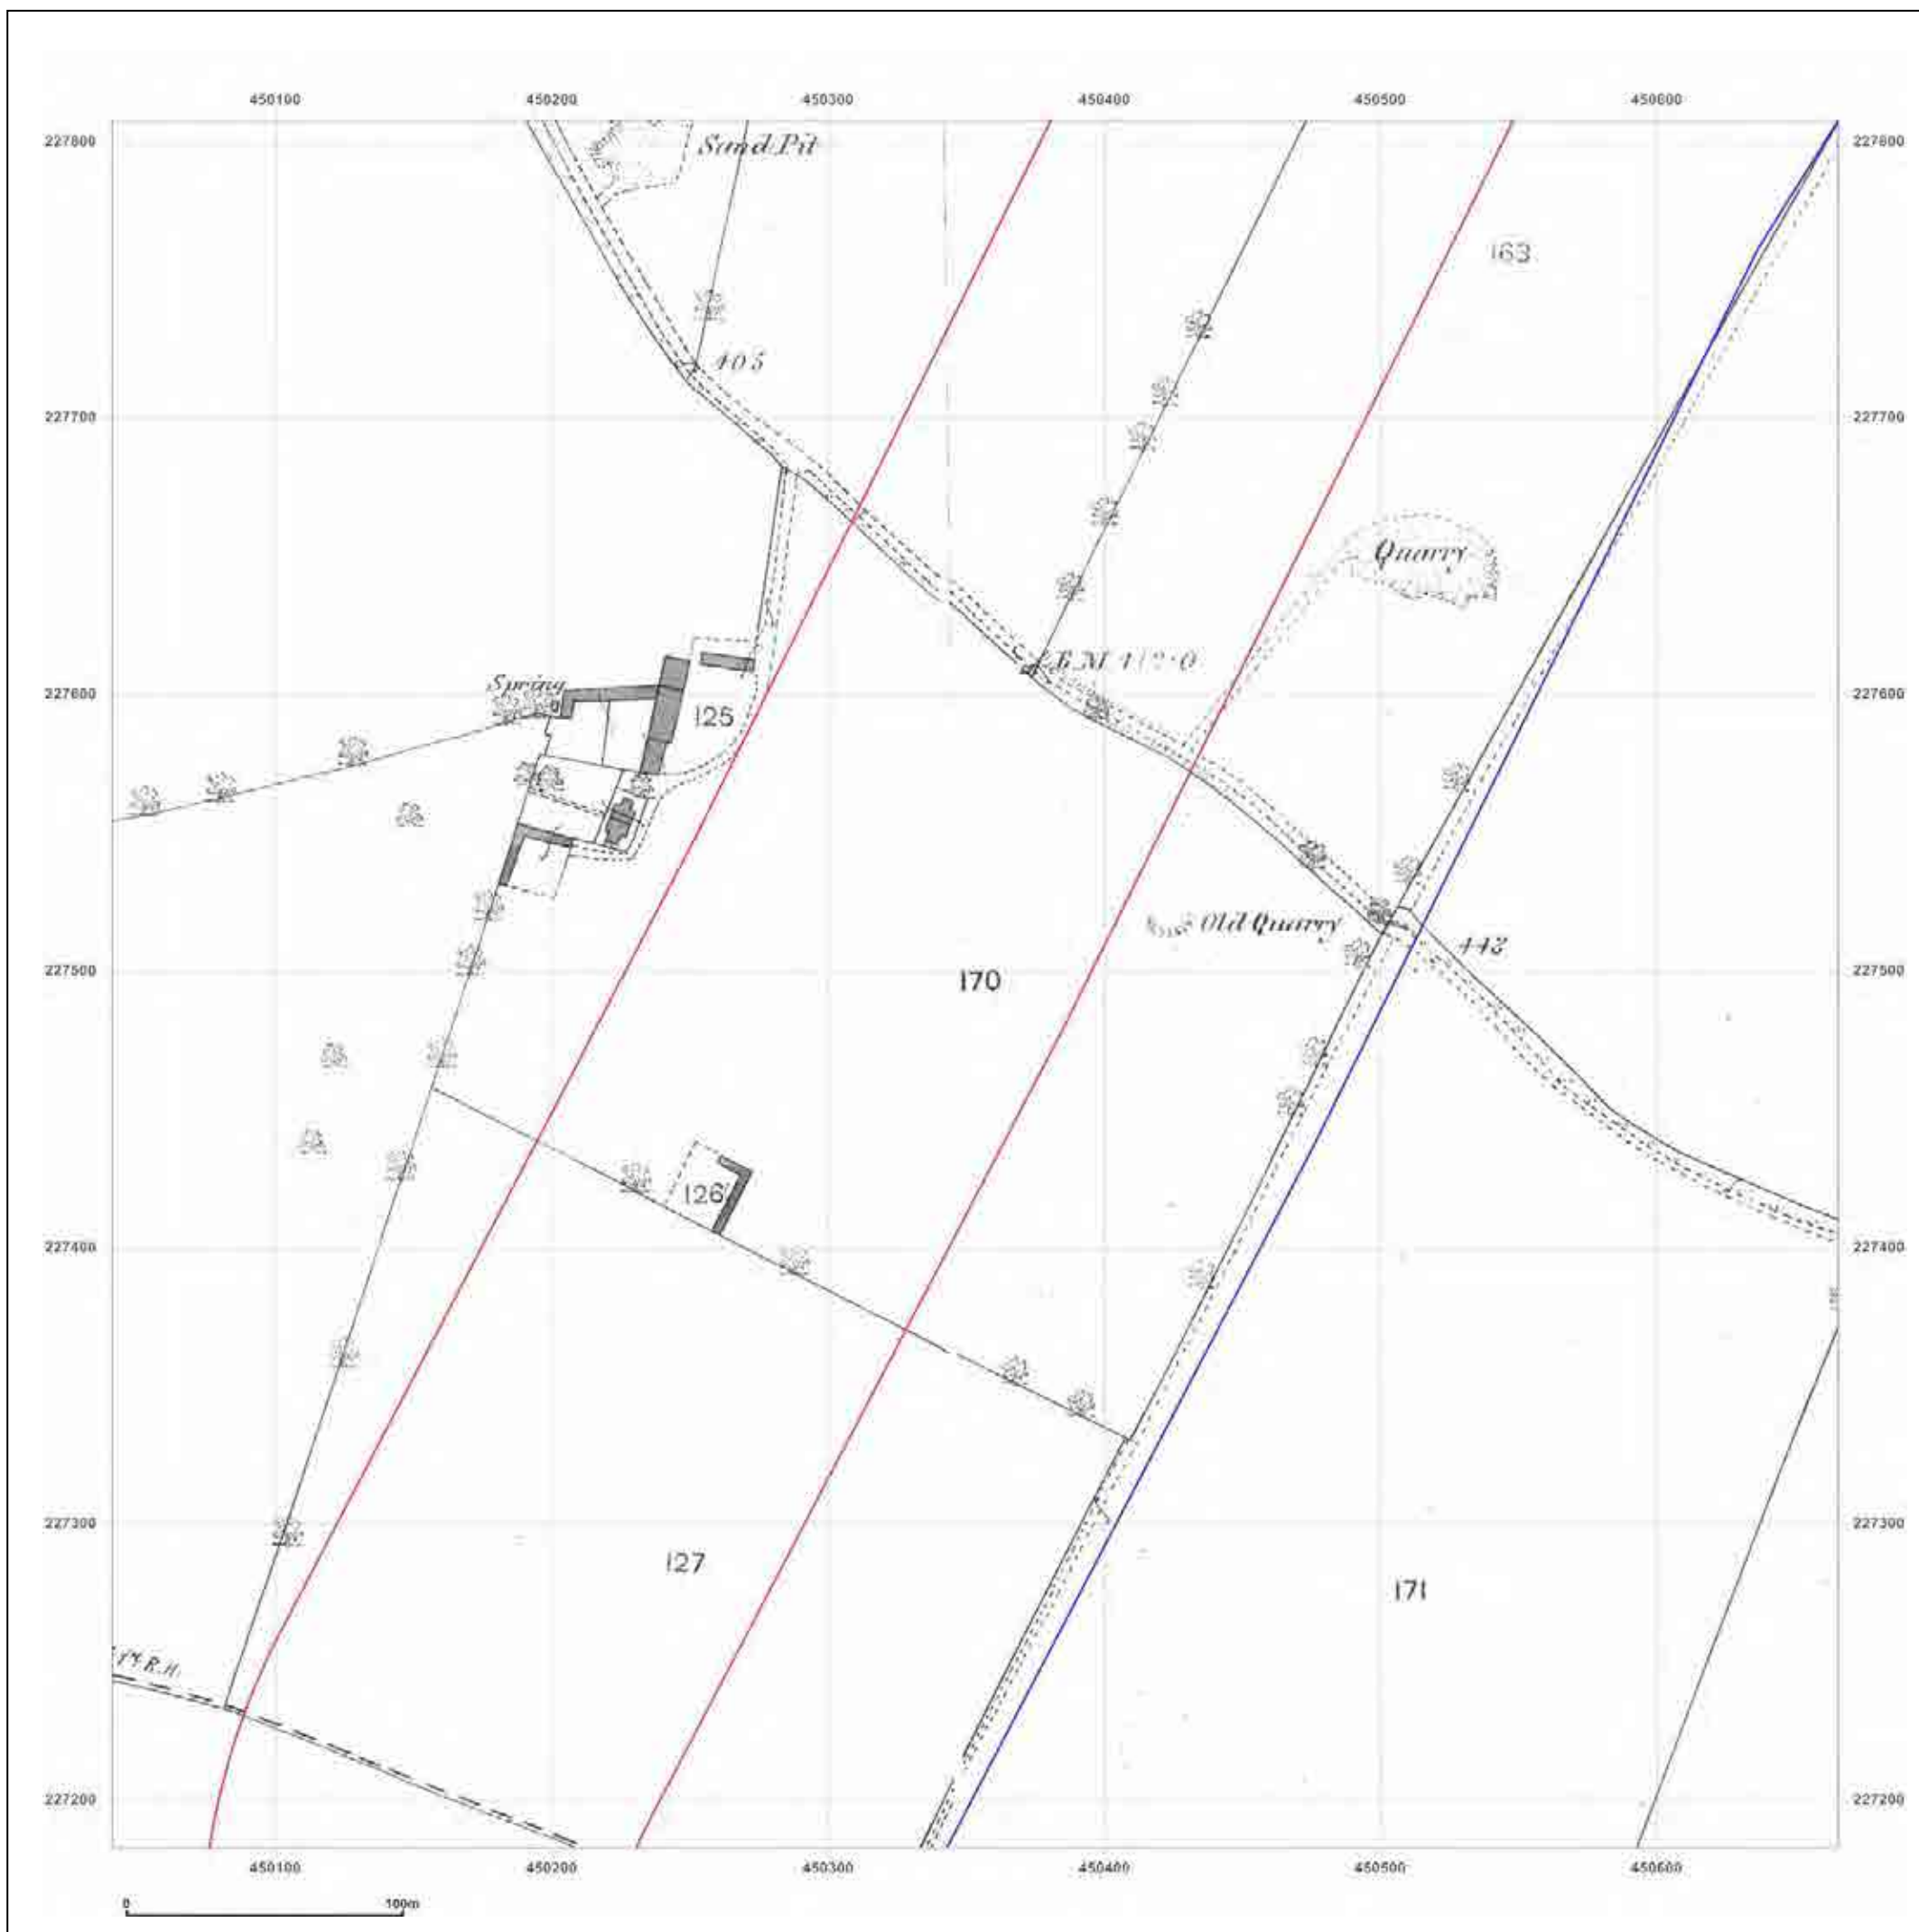

Produced by
Groundsure Insights
T: 08444 159000
E: info@groundsure.com
W: www.groundsure.com

© Crown copyright and database rights 2015 Ordnance Survey 100035207

Production date: 04 September 2017

To view map legend click here [Legend](#)