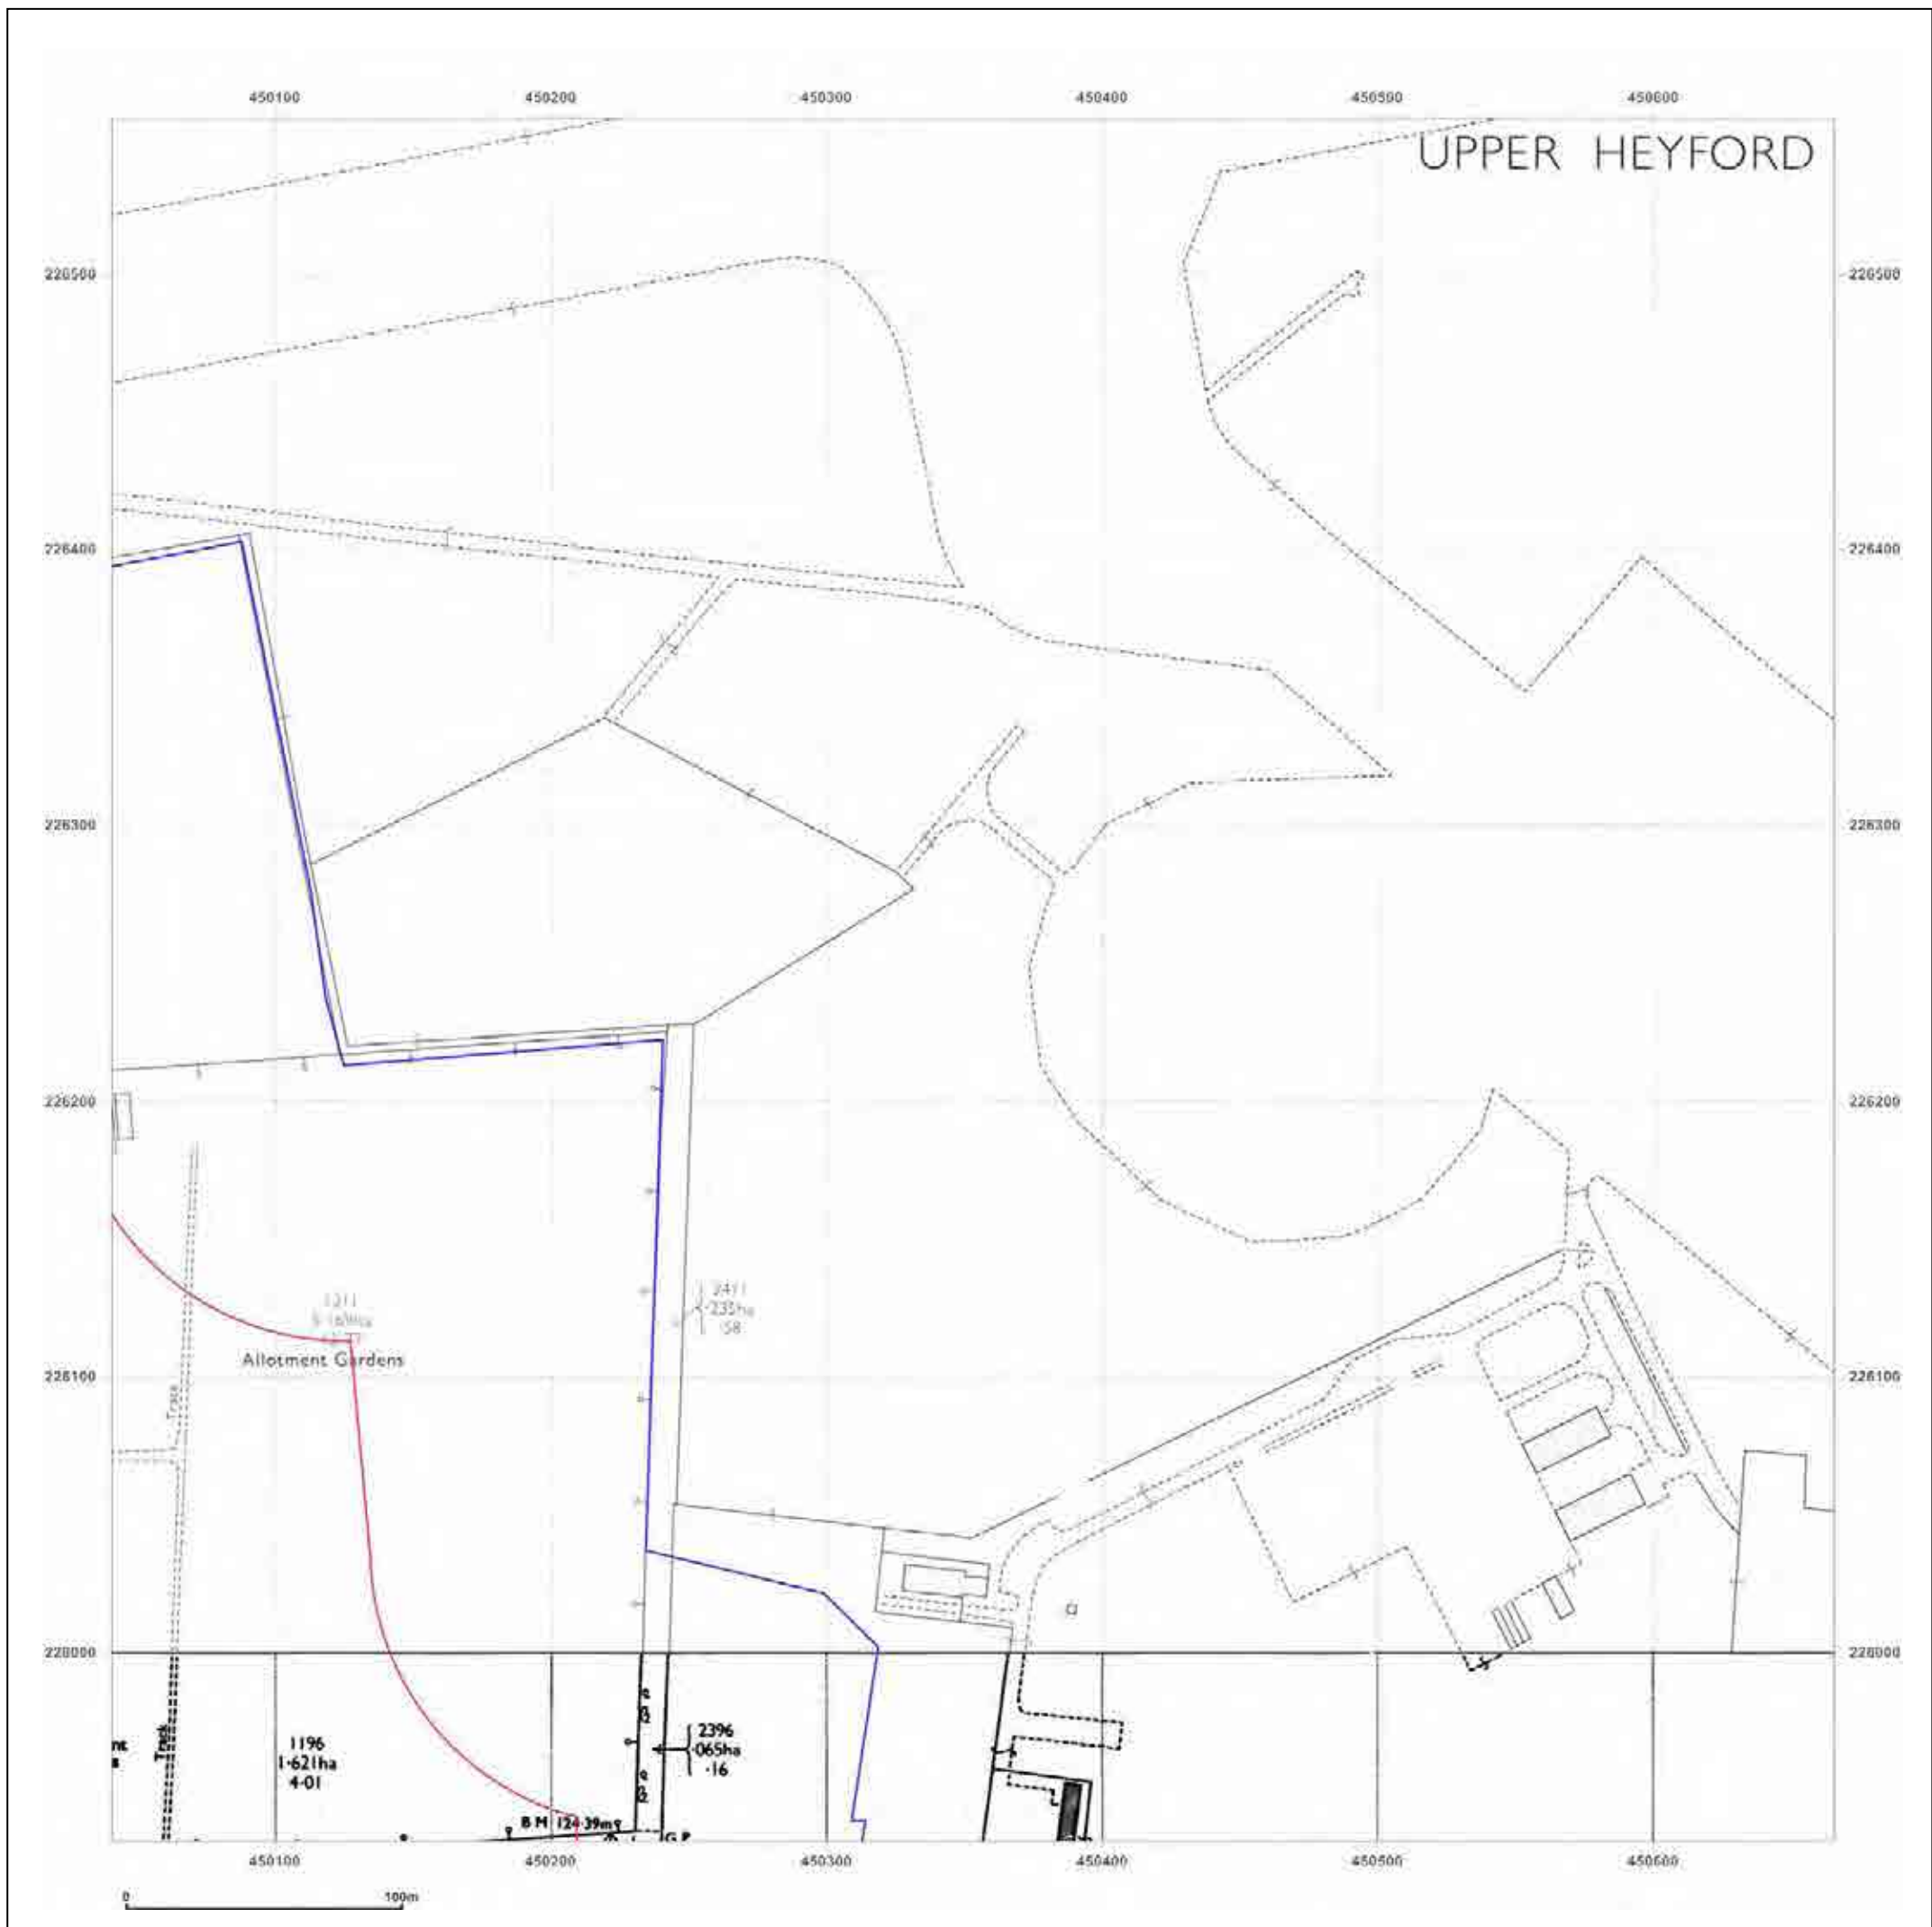

Site Details:

HEYFORD PARK HOUSE, 52
HEYFORD PARK, CAMP ROAD,
UPPER HEYFORD, OX25 5HD

Client Ref: Heyford_Park
Report Ref: GS-4227860_LS_2_3
Grid Ref: 450353, 226244

Map Name: National Grid

Map date: 1974-1975

Scale: 1:2,500

Printed at: 1:2,500

Surveyed 1974
Revised 1974
Edition N/A
Copyright 1976
Levelled 1971

Surveyed N/A
Revised N/A
Edition N/A
Copyright 1976
Levelled N/A

Produced by
Groundsure Insights
T: 08444 159000
E: info@groundsure.com
W: www.groundsure.com

© Crown copyright and database rights 2015 Ordnance Survey 100035207

Production date: 04 September 2017

To view map legend click here [Legend](#)