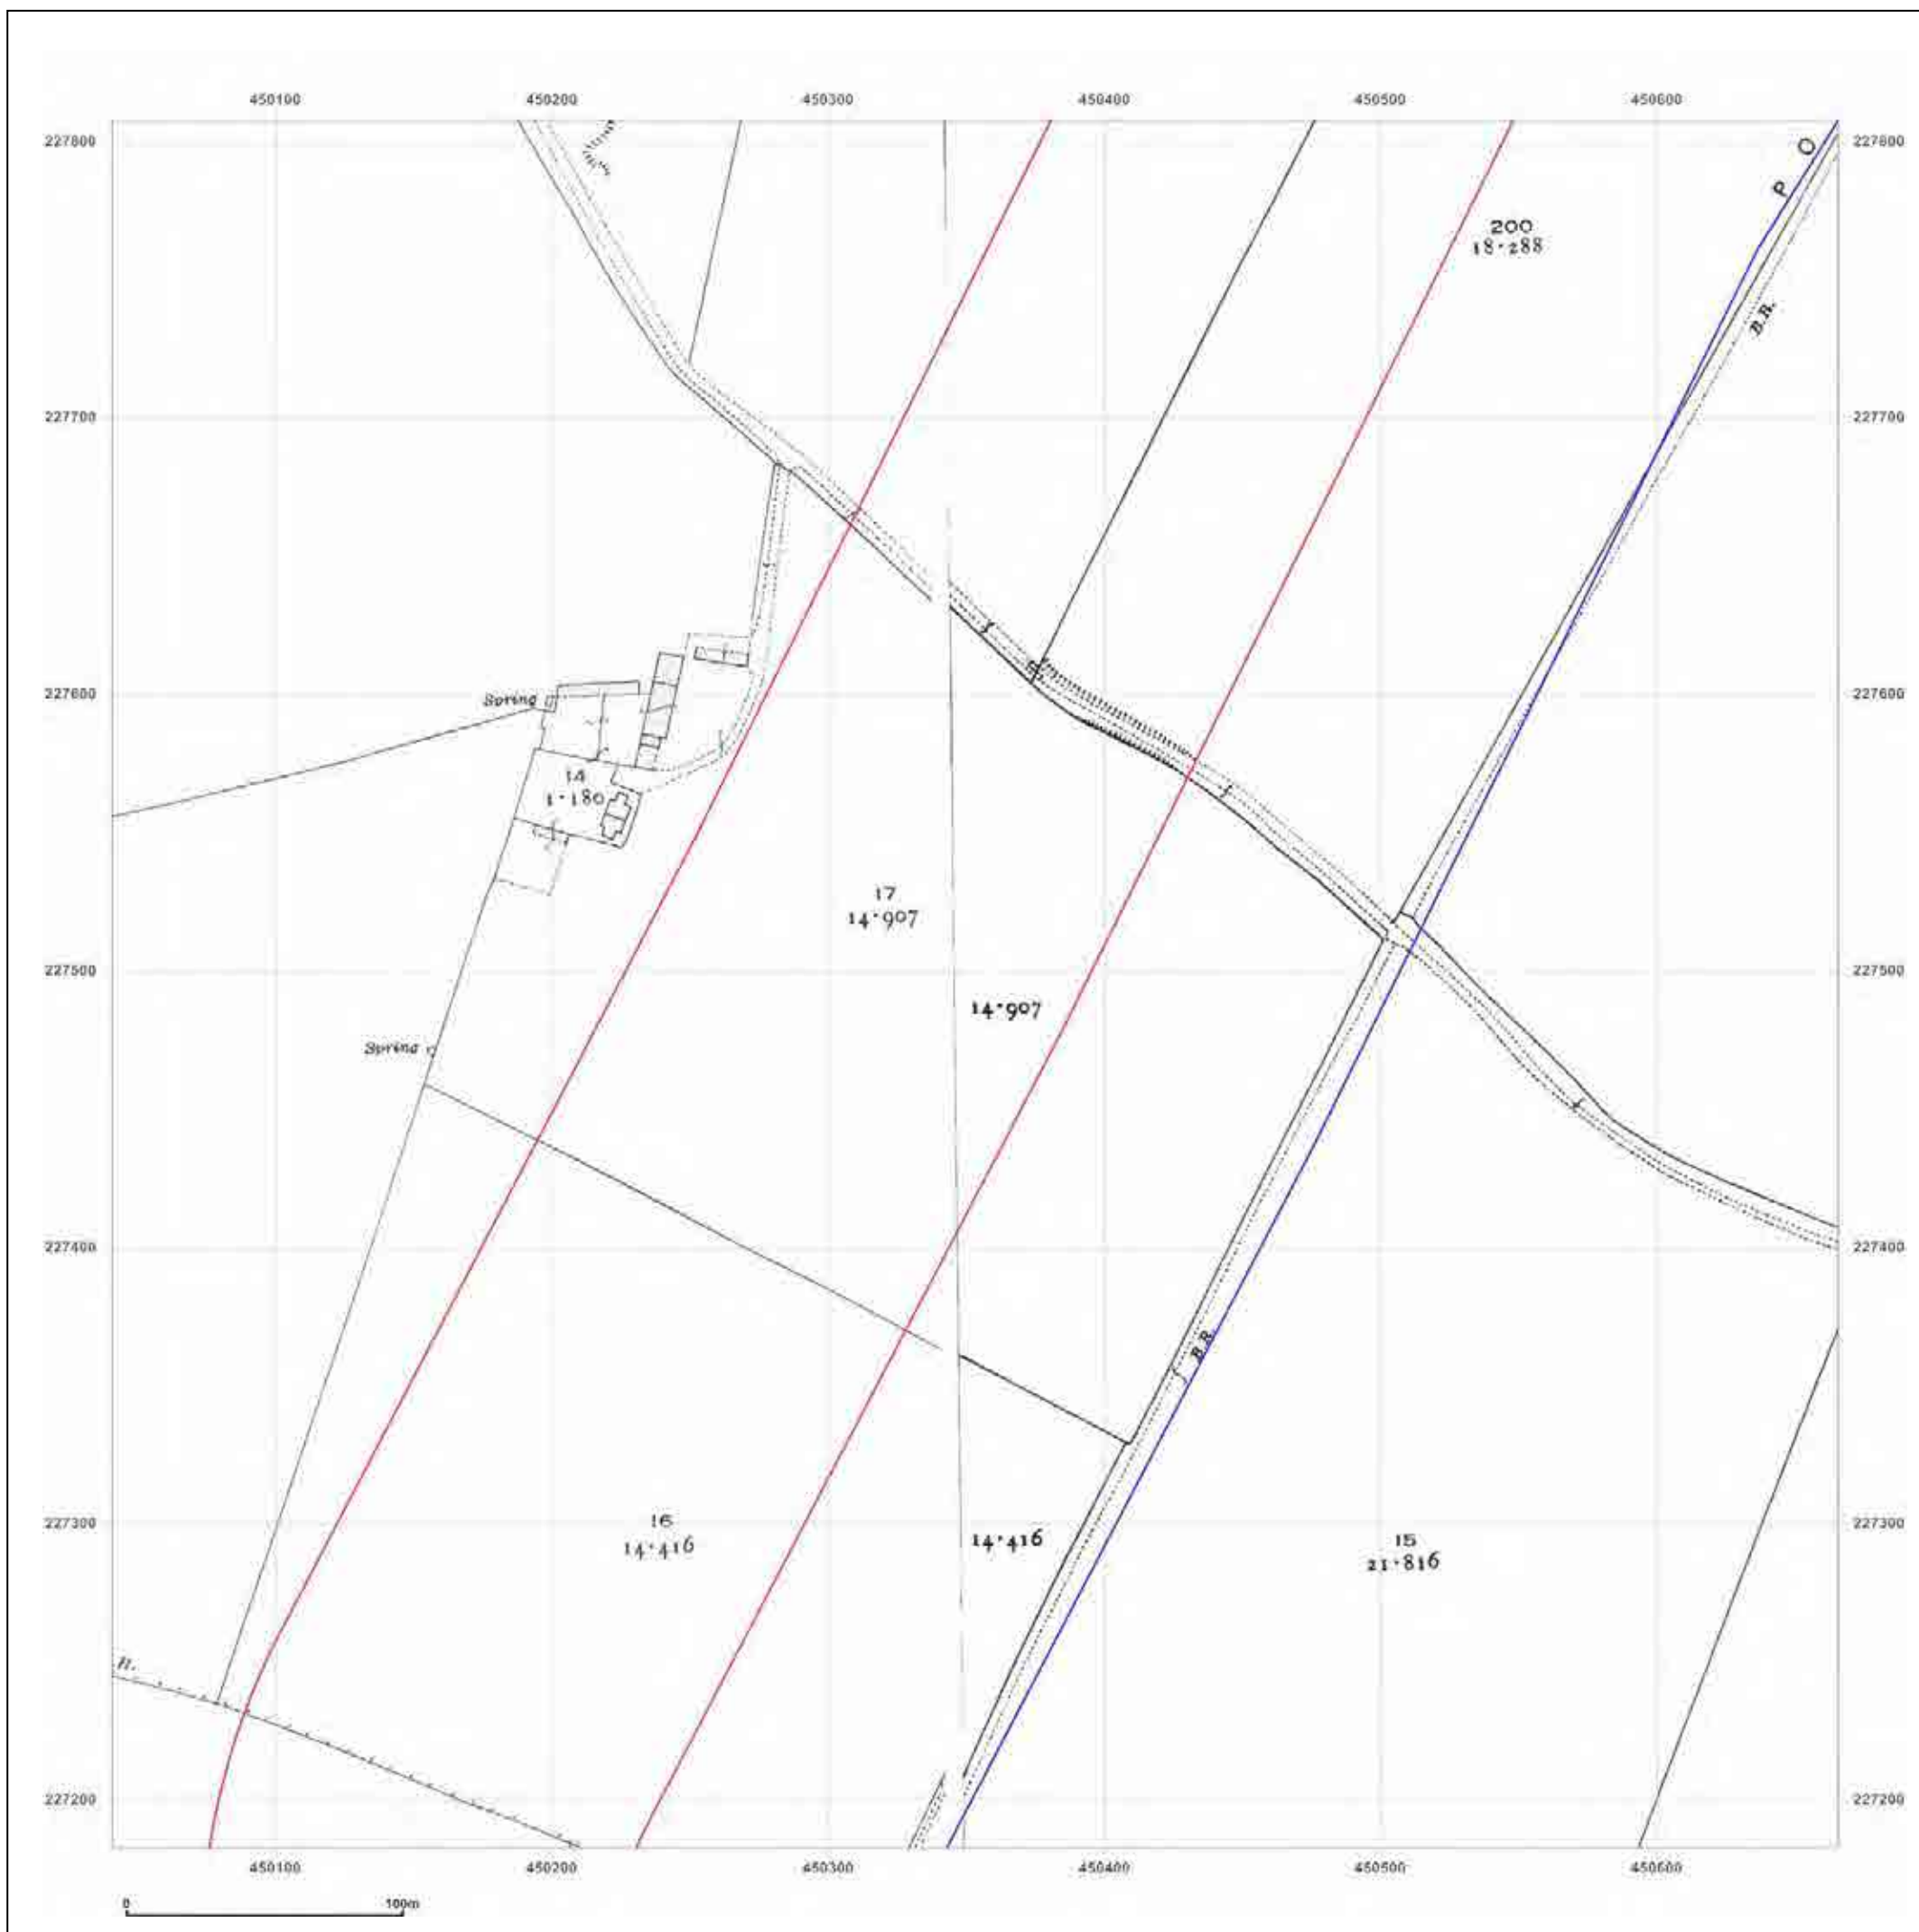

Produced by
Groundsure Insights
T: 08444 159000
E: info@groundsure.com
W: www.groundsure.com

© Crown copyright and database rights 2015 Ordnance Survey 100035207

Production date: 04 September 2017

To view map legend click here [Legend](#)