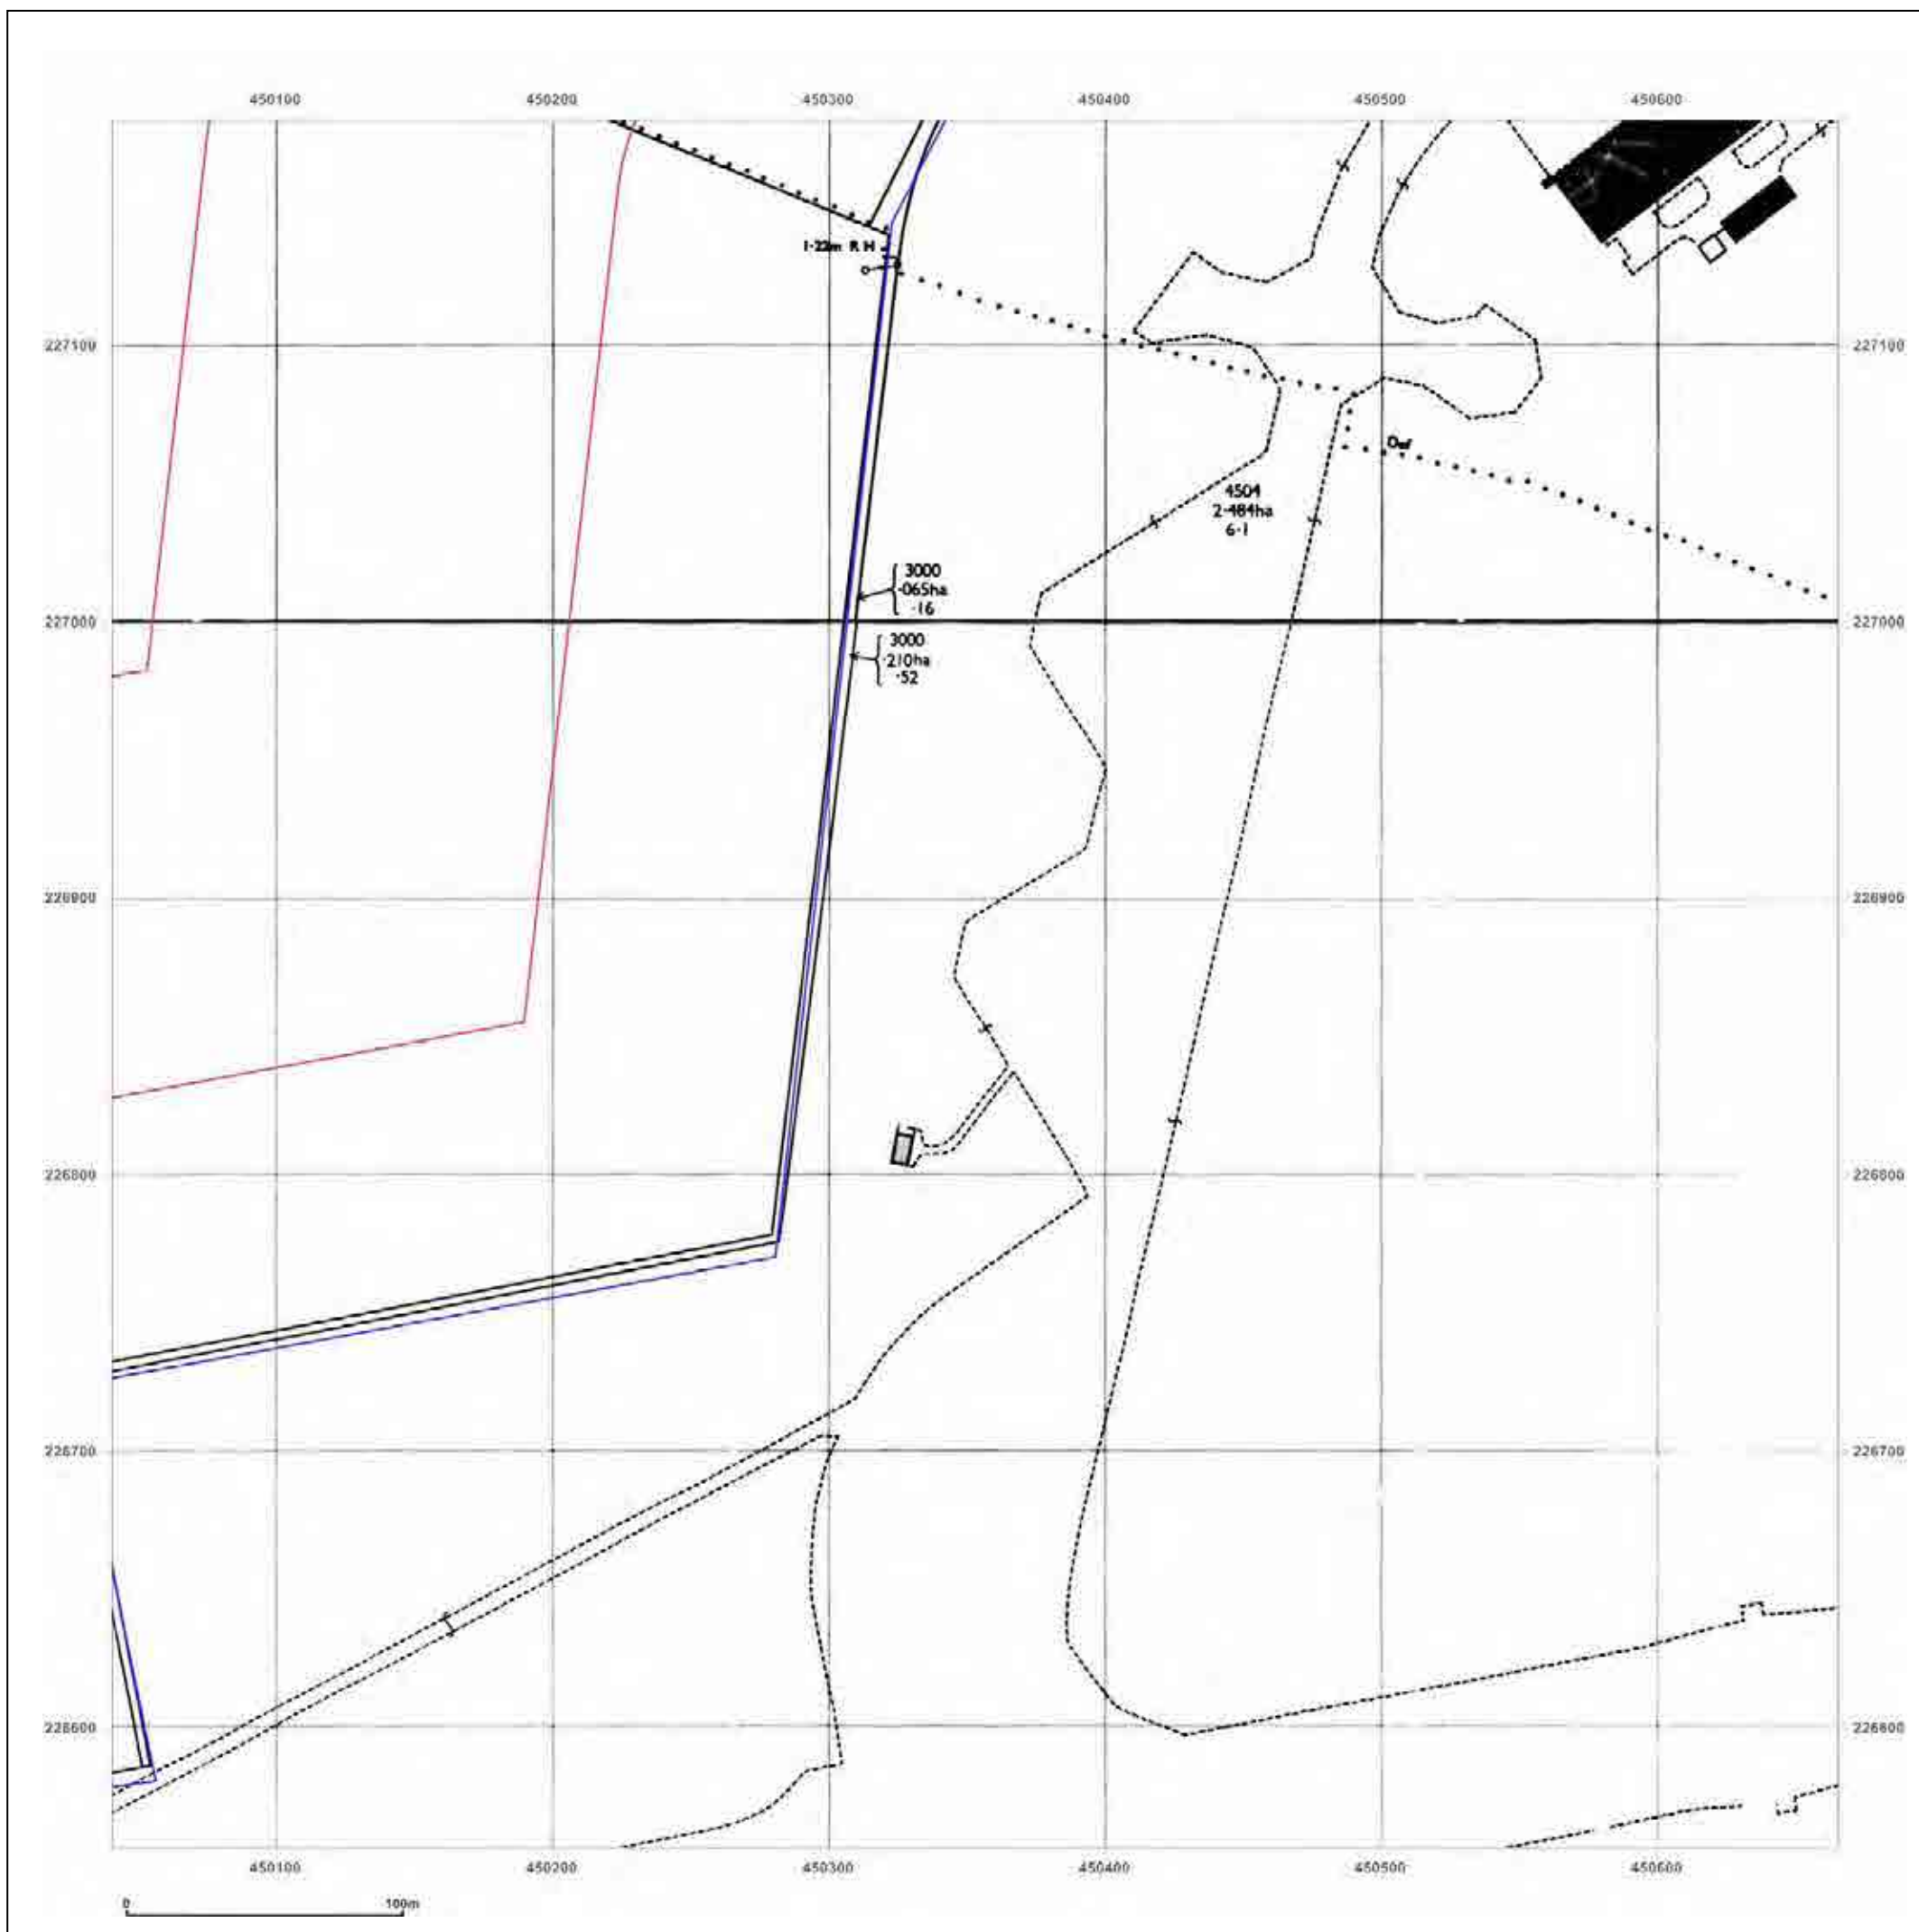

© Crown copyright and database rights 2015 Ordnance Survey 100035207

Production date: 04 September 2017

To view map legend click here [Legend](#)

**Site Details:**

HEYFORD PARK HOUSE, 52  
HEYFORD PARK, CAMP ROAD,  
UPPER HEYFORD, OX25 5HD