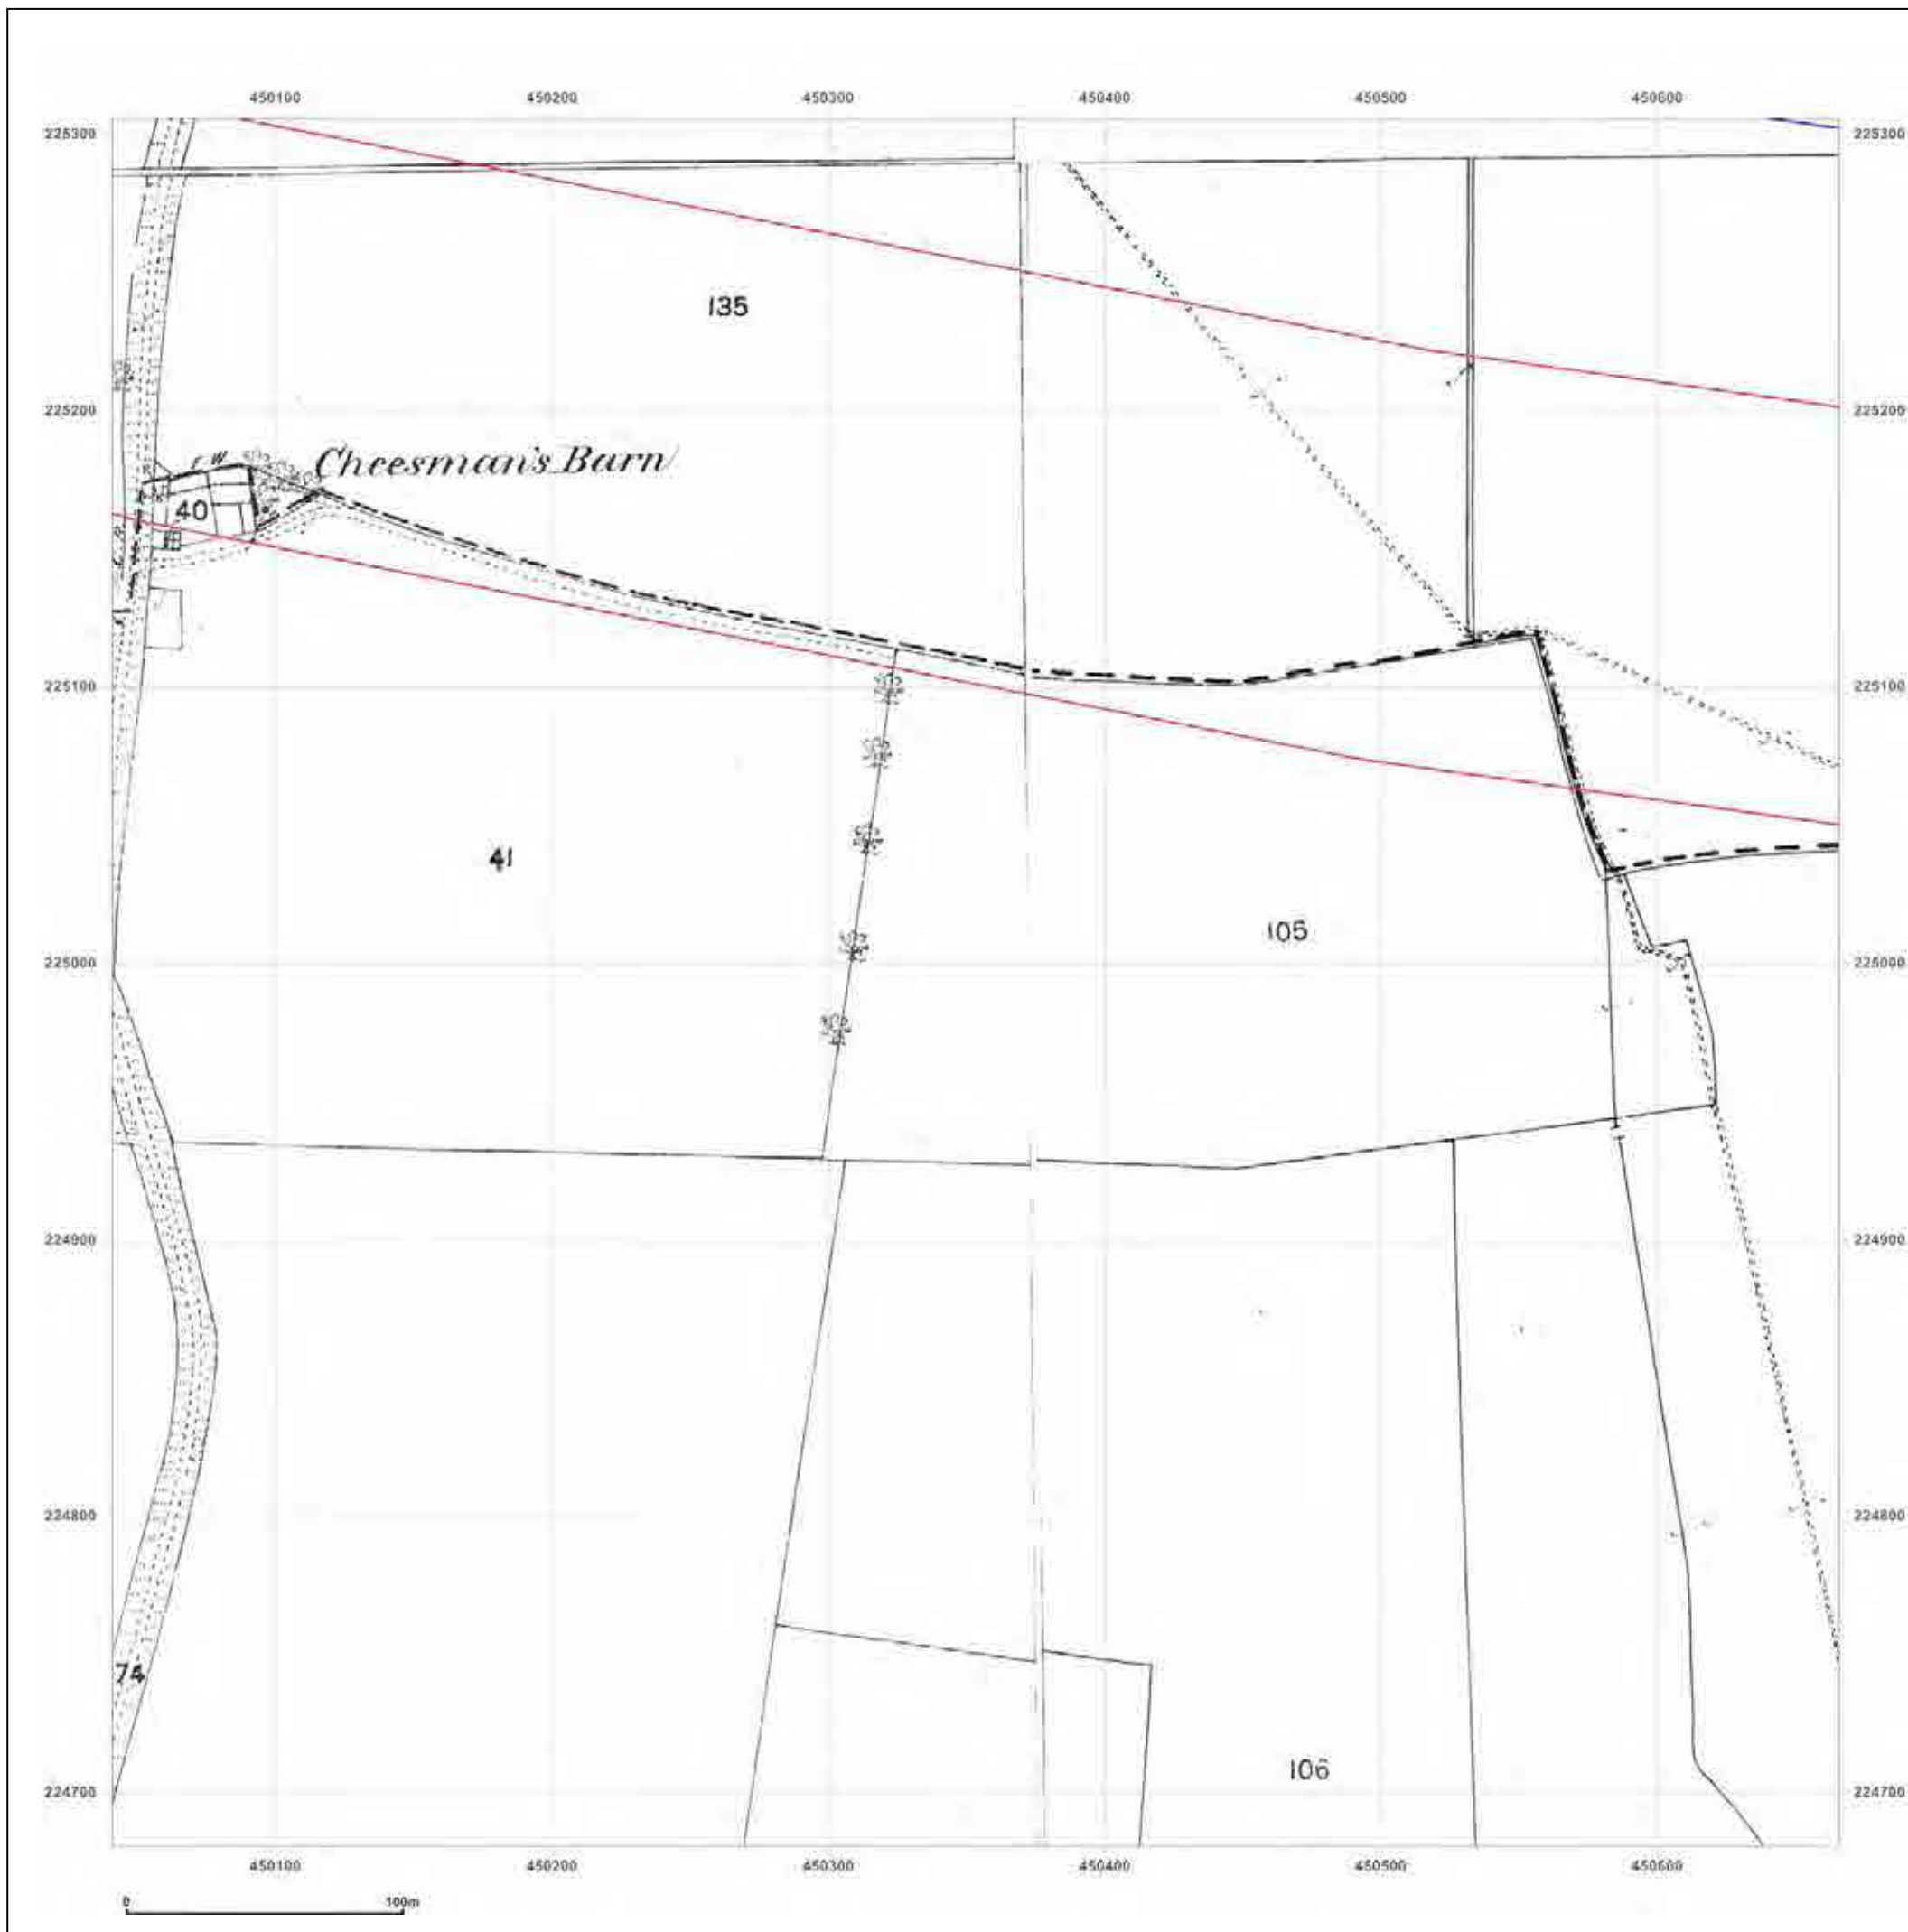

Site Details:

HEYFORD PARK HOUSE, 52
HEYFORD PARK, CAMP ROAD,
UPPER HEYFORD, OX25 5HD

Client Ref: Heyford_Park
Report Ref: GS-4227860_LS_2_1
Grid Ref: 450353, 224993

Map Name: County Series

Map date: 1875

Scale: 1:2,500

Printed at: 1:2,500