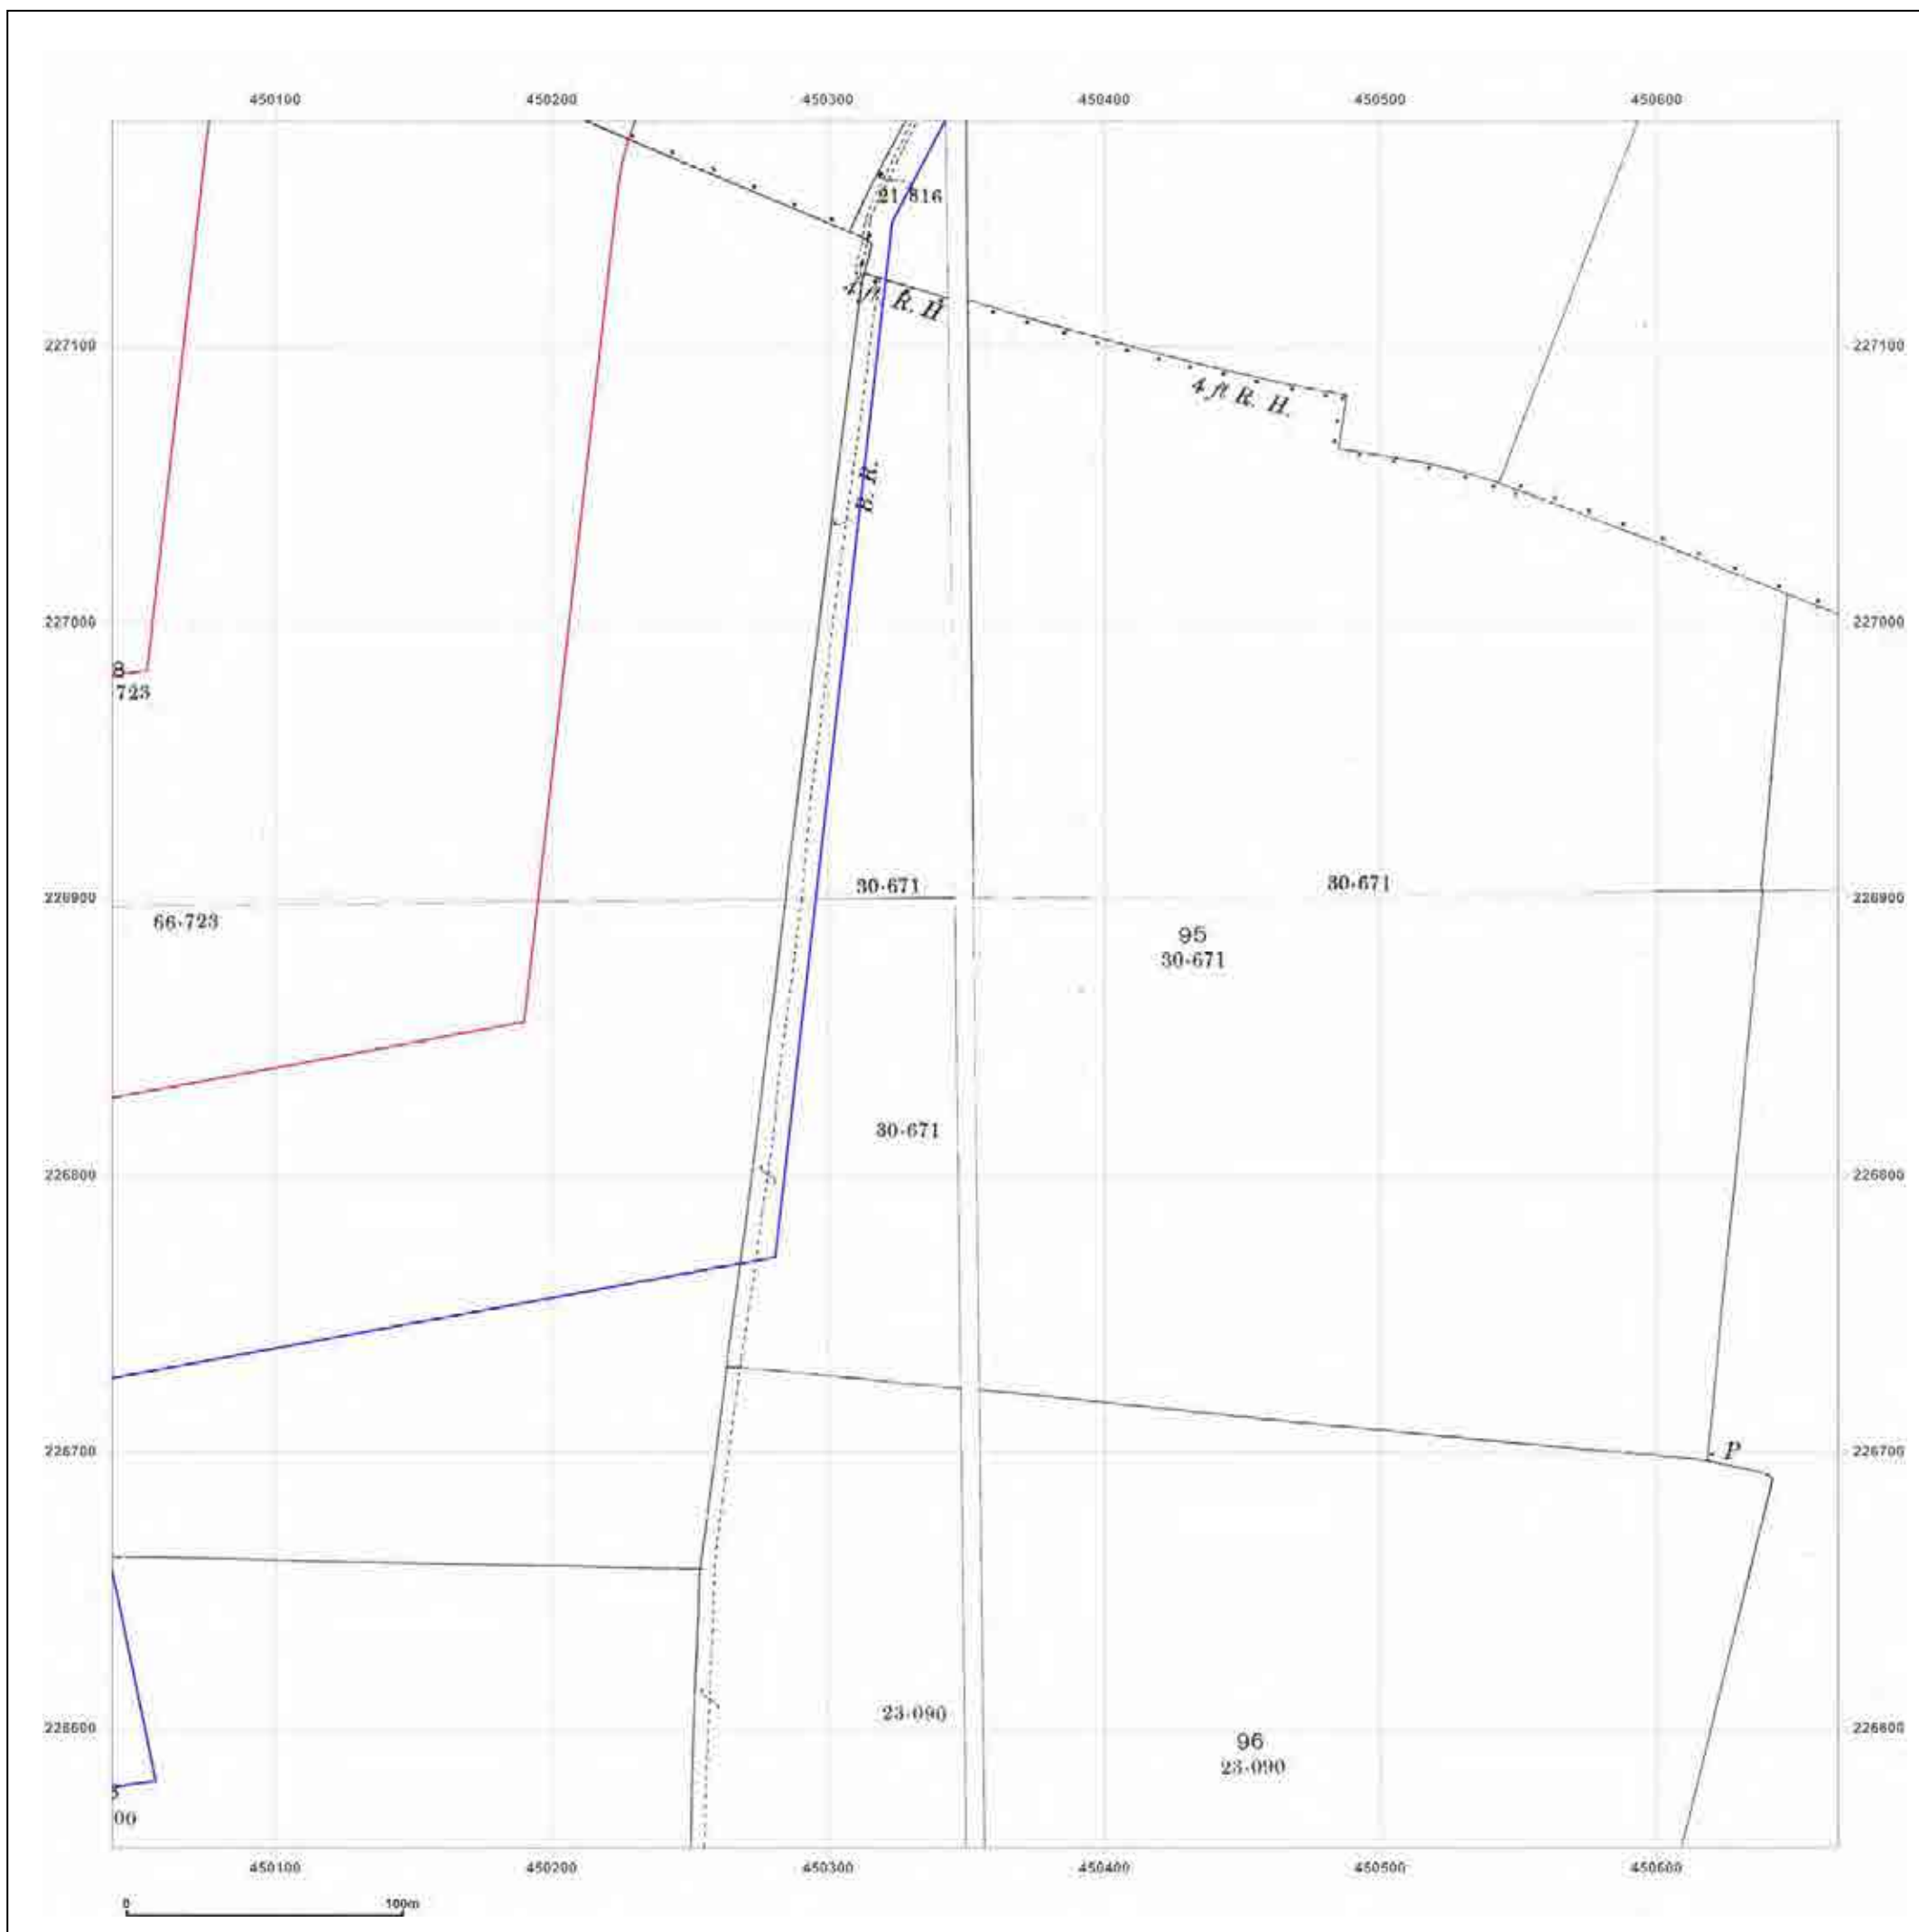

Production date: 04 September 2017

To view map legend click here [Legend](#)

**Site Details:**

HEYFORD PARK HOUSE, 52  
HEYFORD PARK, CAMP ROAD,  
UPPER HEYFORD, OX25 5HD

**Client Ref:** Heyford\_Park  
**Report Ref:** GS-4227860\_LS\_2\_4  
**Grid Ref:** 450353, 226869