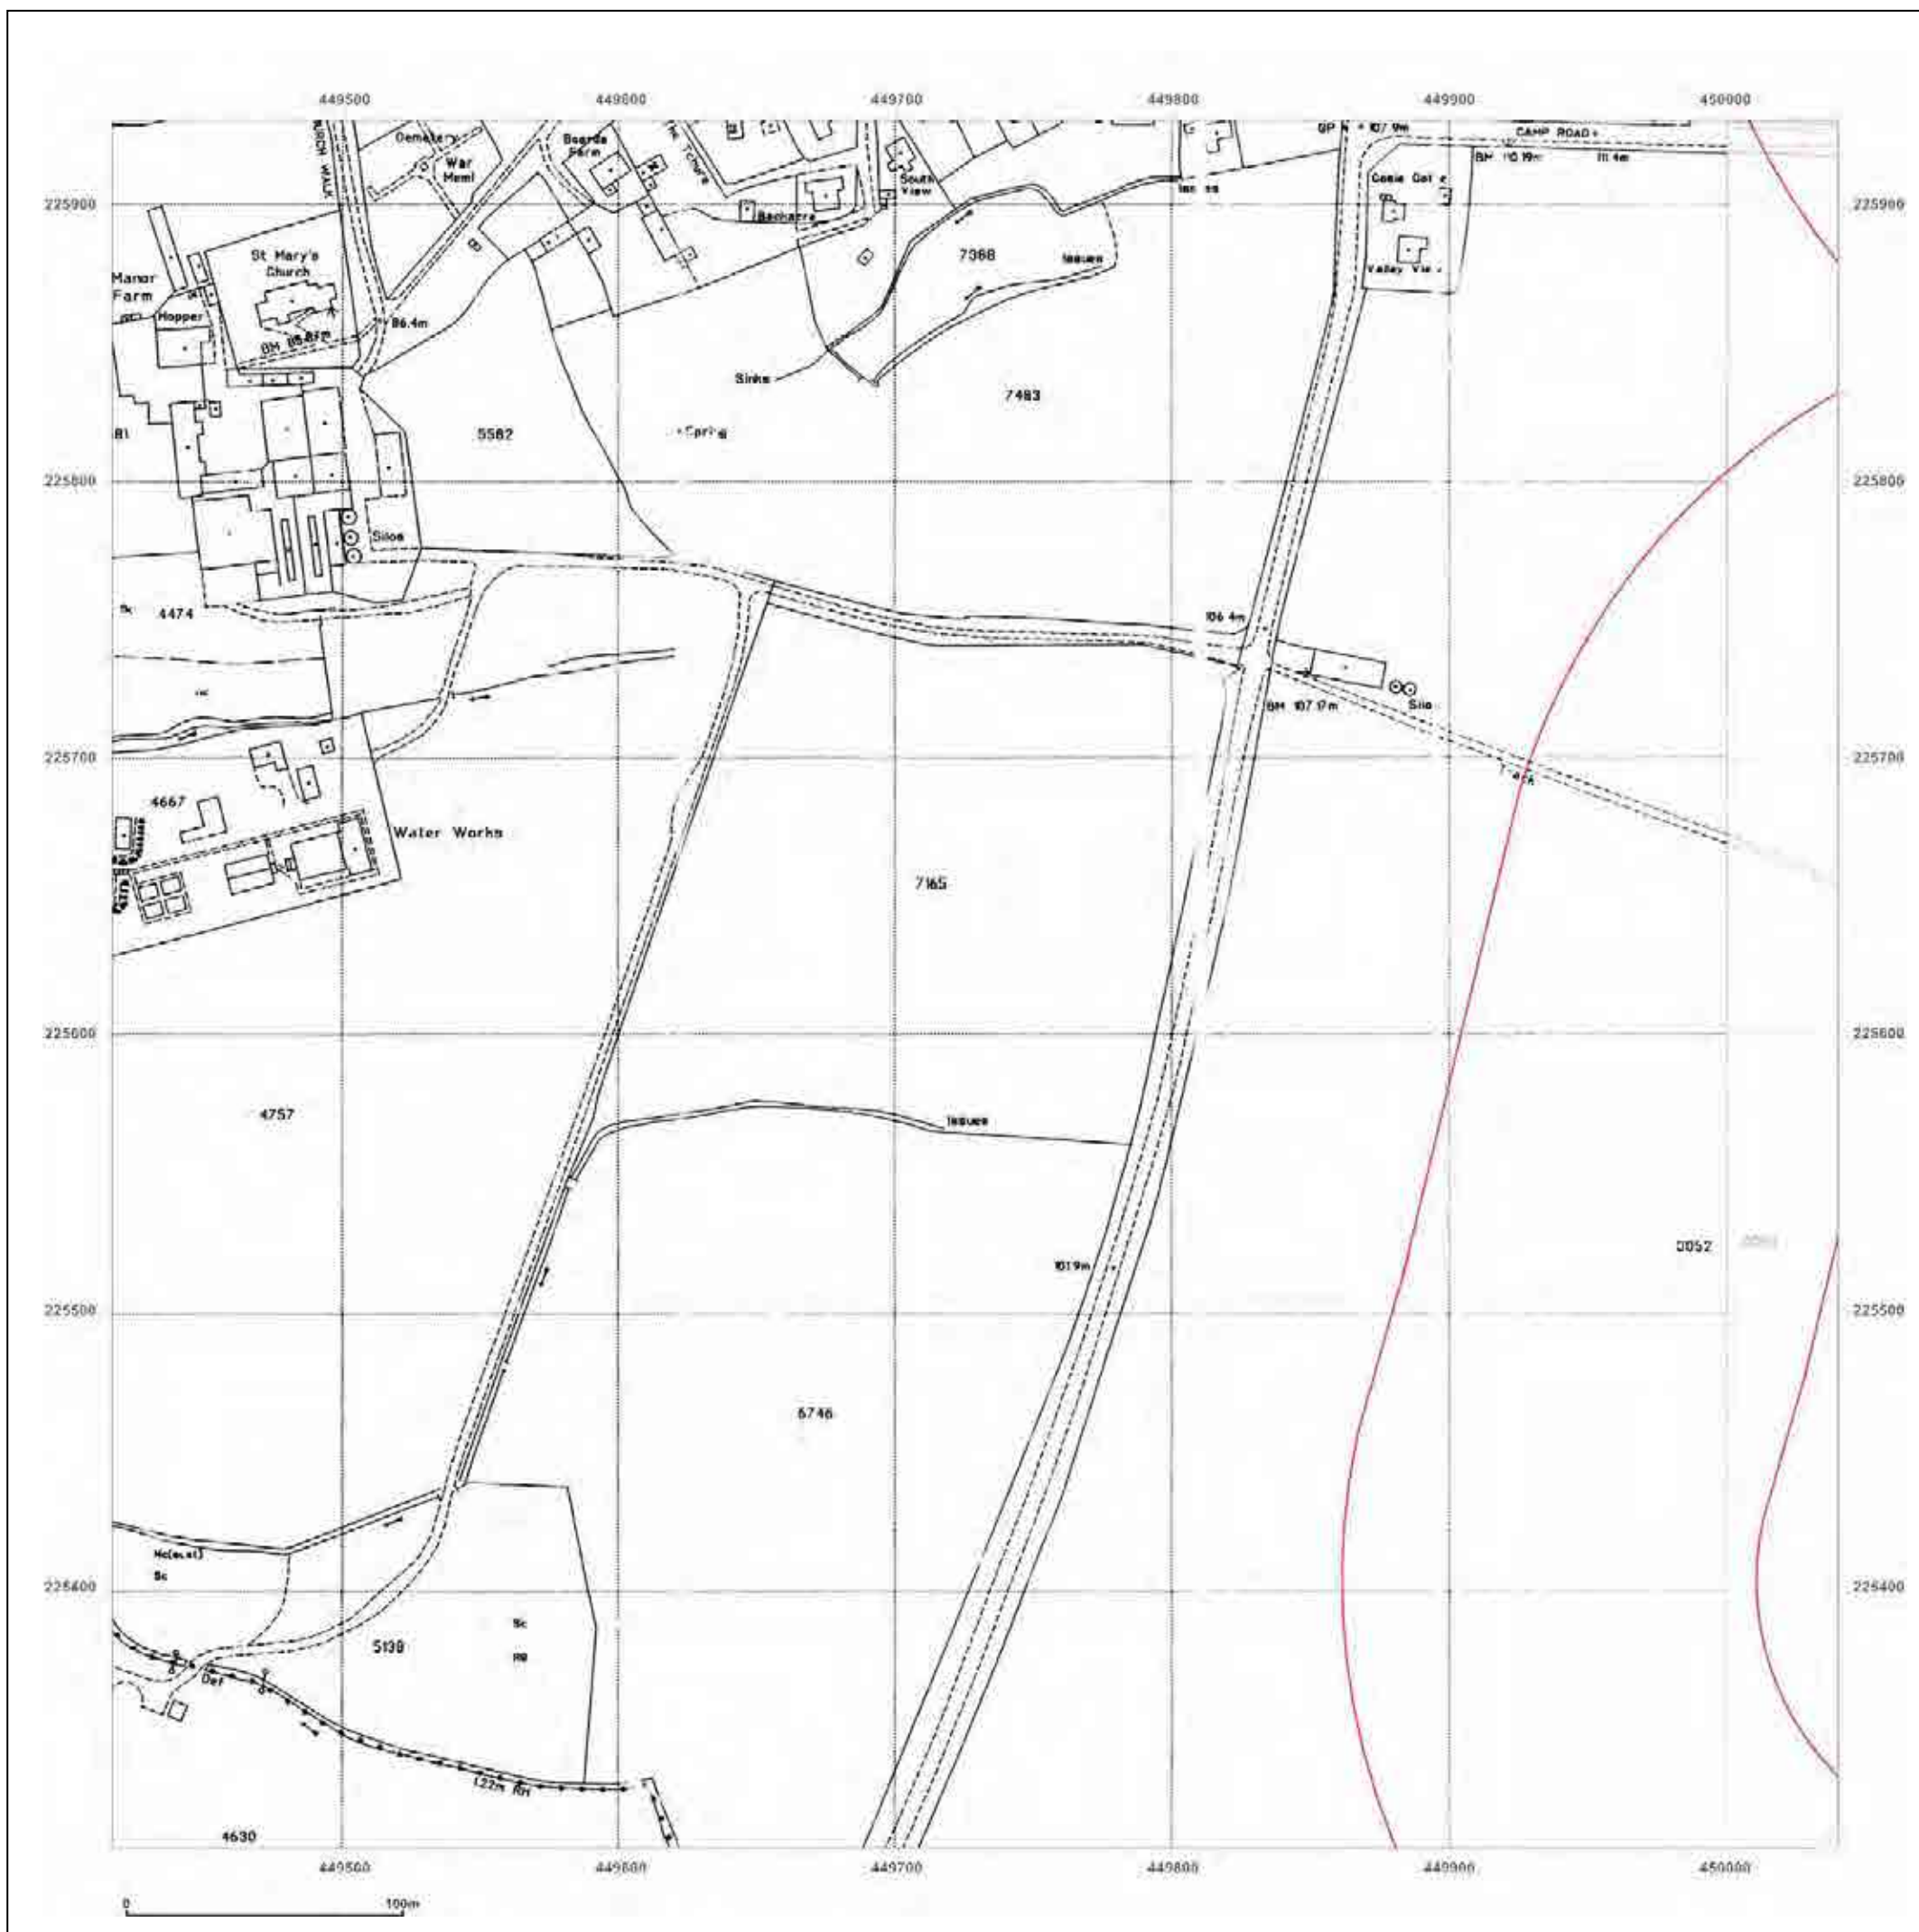

Site Details:

HEYFORD PARK HOUSE, 52
HEYFORD PARK, CAMP ROAD,
UPPER HEYFORD, OX25 5HD

Client Ref: Heyford_Park
Report Ref: GS-4227860_LS_1_2
Grid Ref: 449728, 225618

Map Name: National Grid

Map date: 1994

Scale: 1:2,500

Printed at: 1:2,500

Surveyed N/A Revised N/A Edition N/A Copyright 1994 Levelled N/A	Surveyed 1994 Revised 1994 Edition N/A Copyright N/A Levelled N/A

Produced by
Groundsure Insights
T: 08444 159000
E: info@groundsure.com
W: www.groundsure.com

© Crown copyright and database rights 2015 Ordnance Survey 100035207

Production date: 04 September 2017

To view map legend click here [Legend](#)