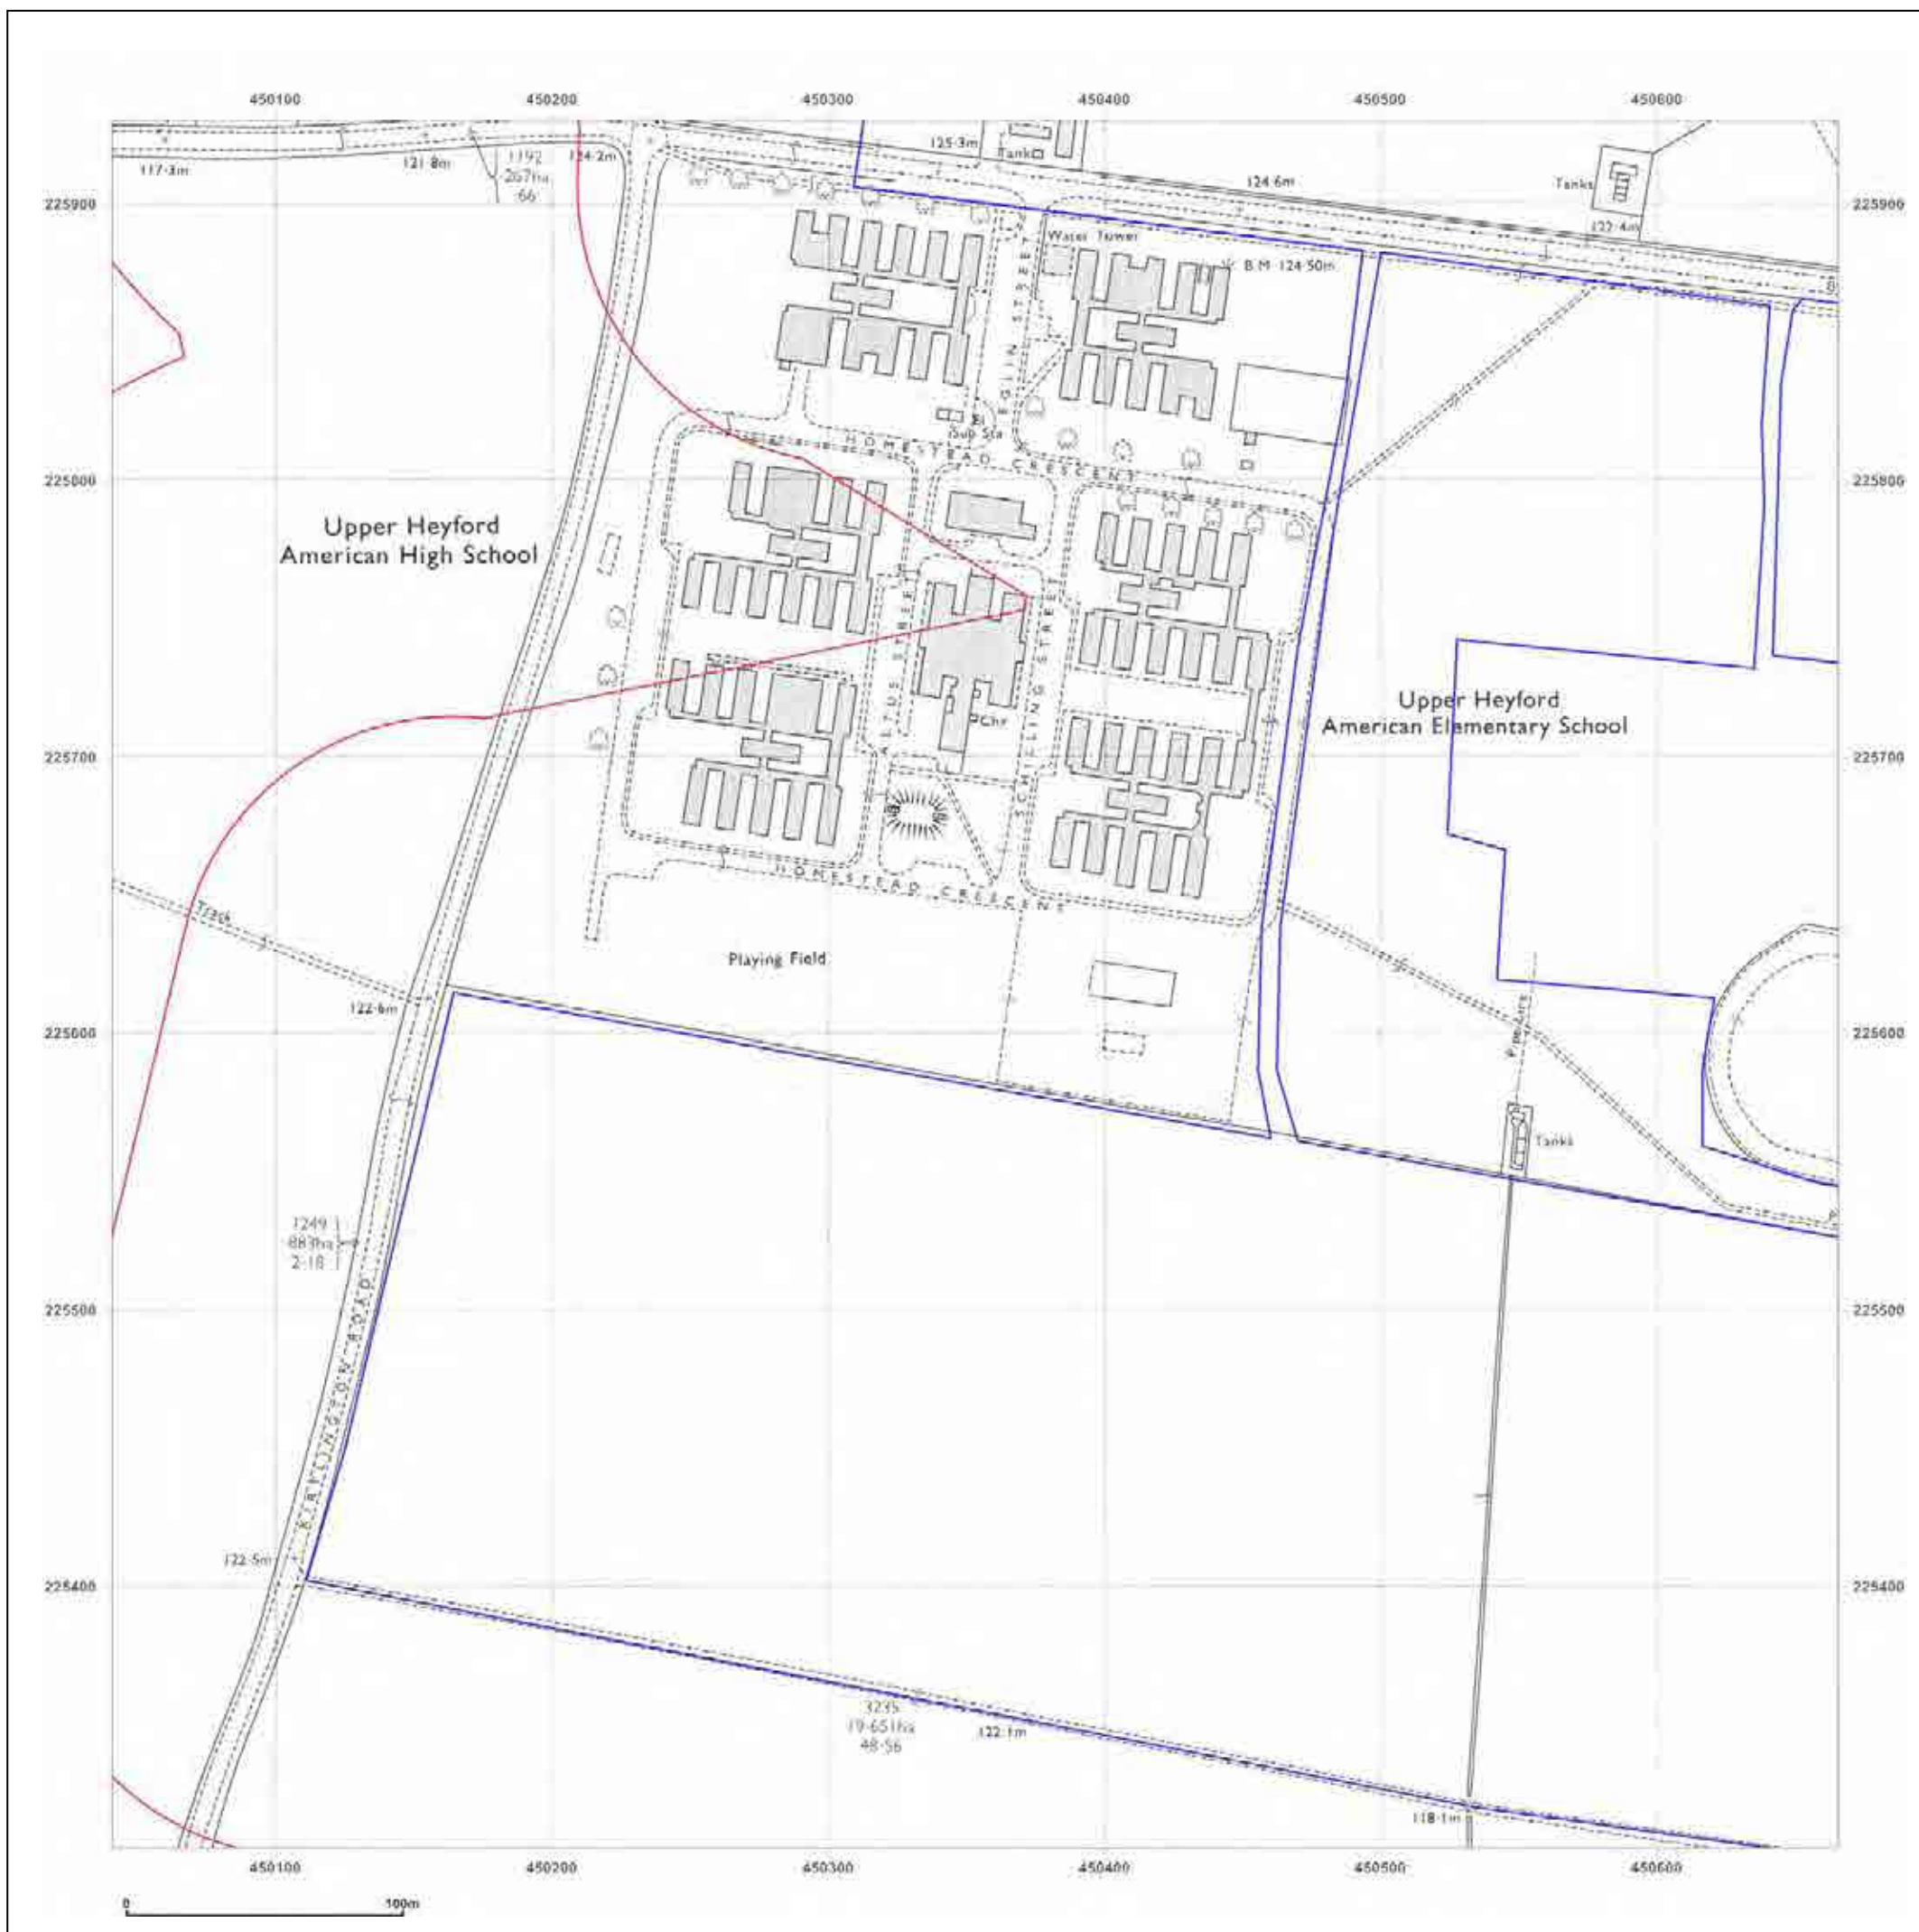

Site Details:

HEYFORD PARK HOUSE, 52
HEYFORD PARK, CAMP ROAD,
UPPER HEYFORD, OX25 5HD

Client Ref: Heyford_Park
Report Ref: GS-4227860_LS_2_2
Grid Ref: 450353, 225618

Map Name: National Grid

Map date: 1975

Scale: 1:2,500

Printed at: 1:2,500

Surveyed 1975
Revised 1975
Edition N/A
Copyright 1975
Levelled 1971

Produced by
Groundsure Insights
T: 08444 159000
E: info@groundsure.com
W: www.groundsure.com

© Crown copyright and database rights 2015 Ordnance Survey 100035207

Production date: 04 September 2017

To view map legend click here [Legend](#)