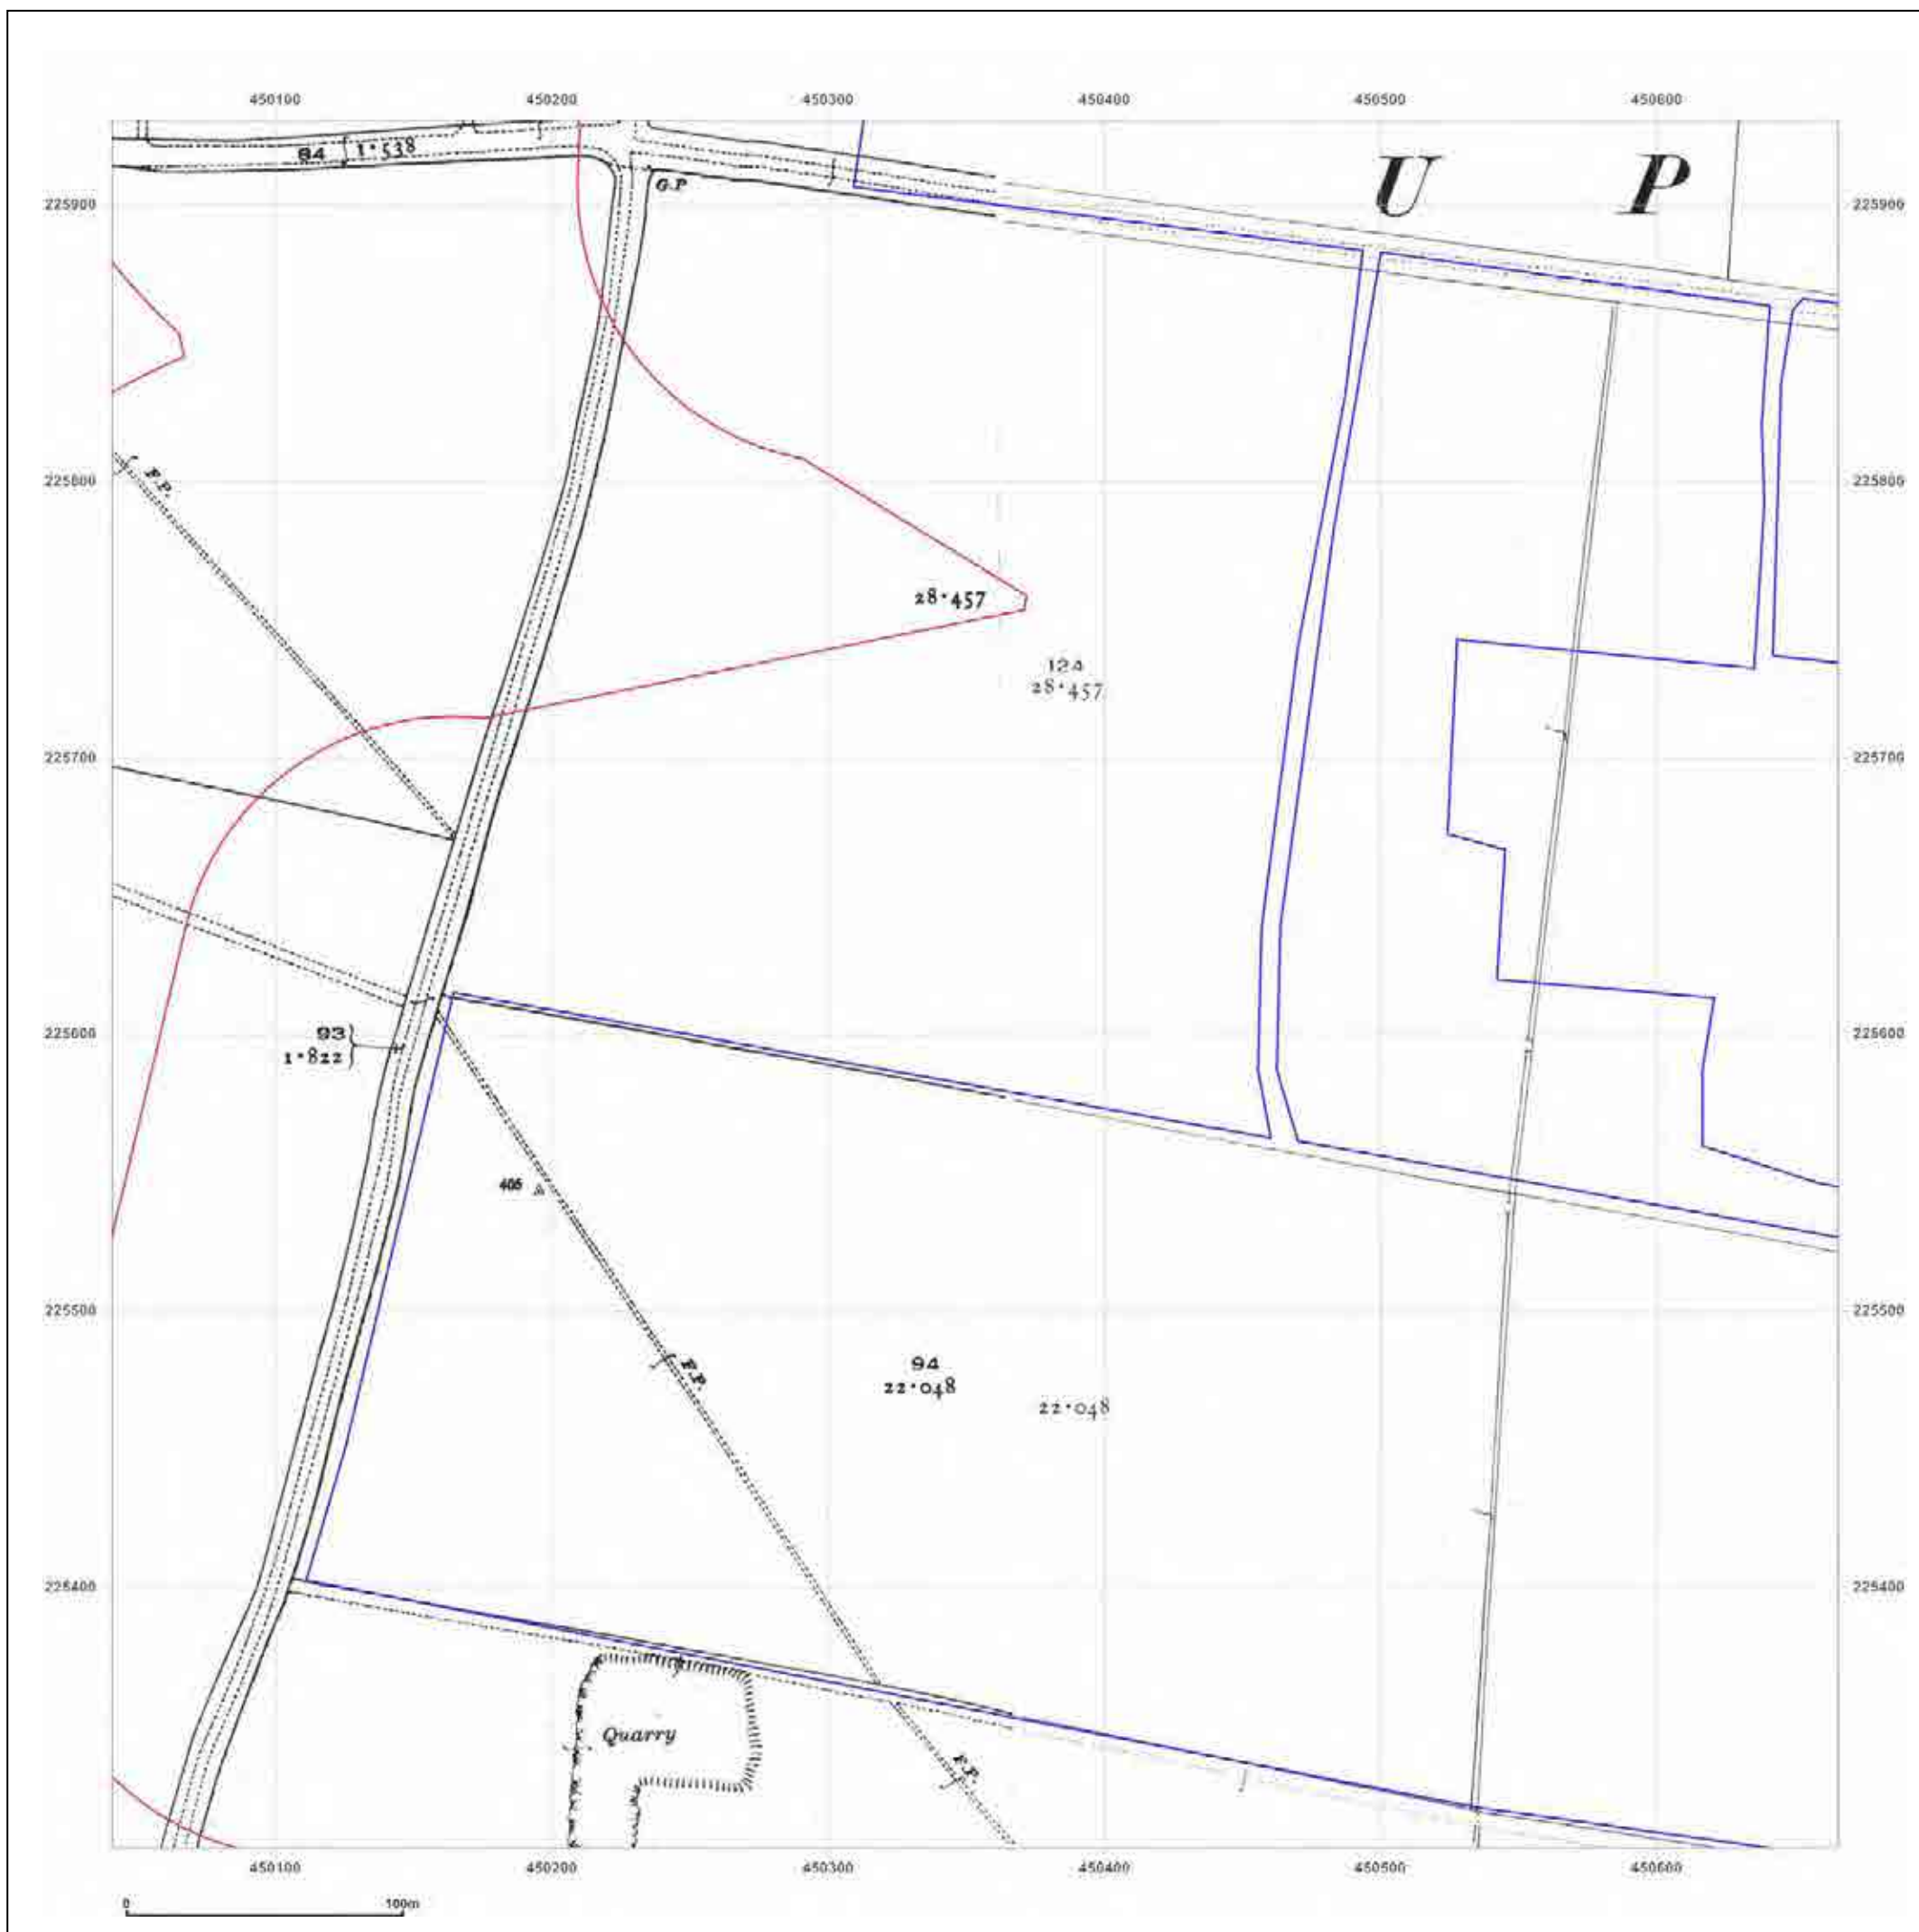

© Crown copyright and database rights 2015 Ordnance Survey 100035207

Production date: 04 September 2017

To view map legend click here [Legend](#)

**Site Details:**

HEYFORD PARK HOUSE, 52  
HEYFORD PARK, CAMP ROAD,  
UPPER HEYFORD, OX25 5HD