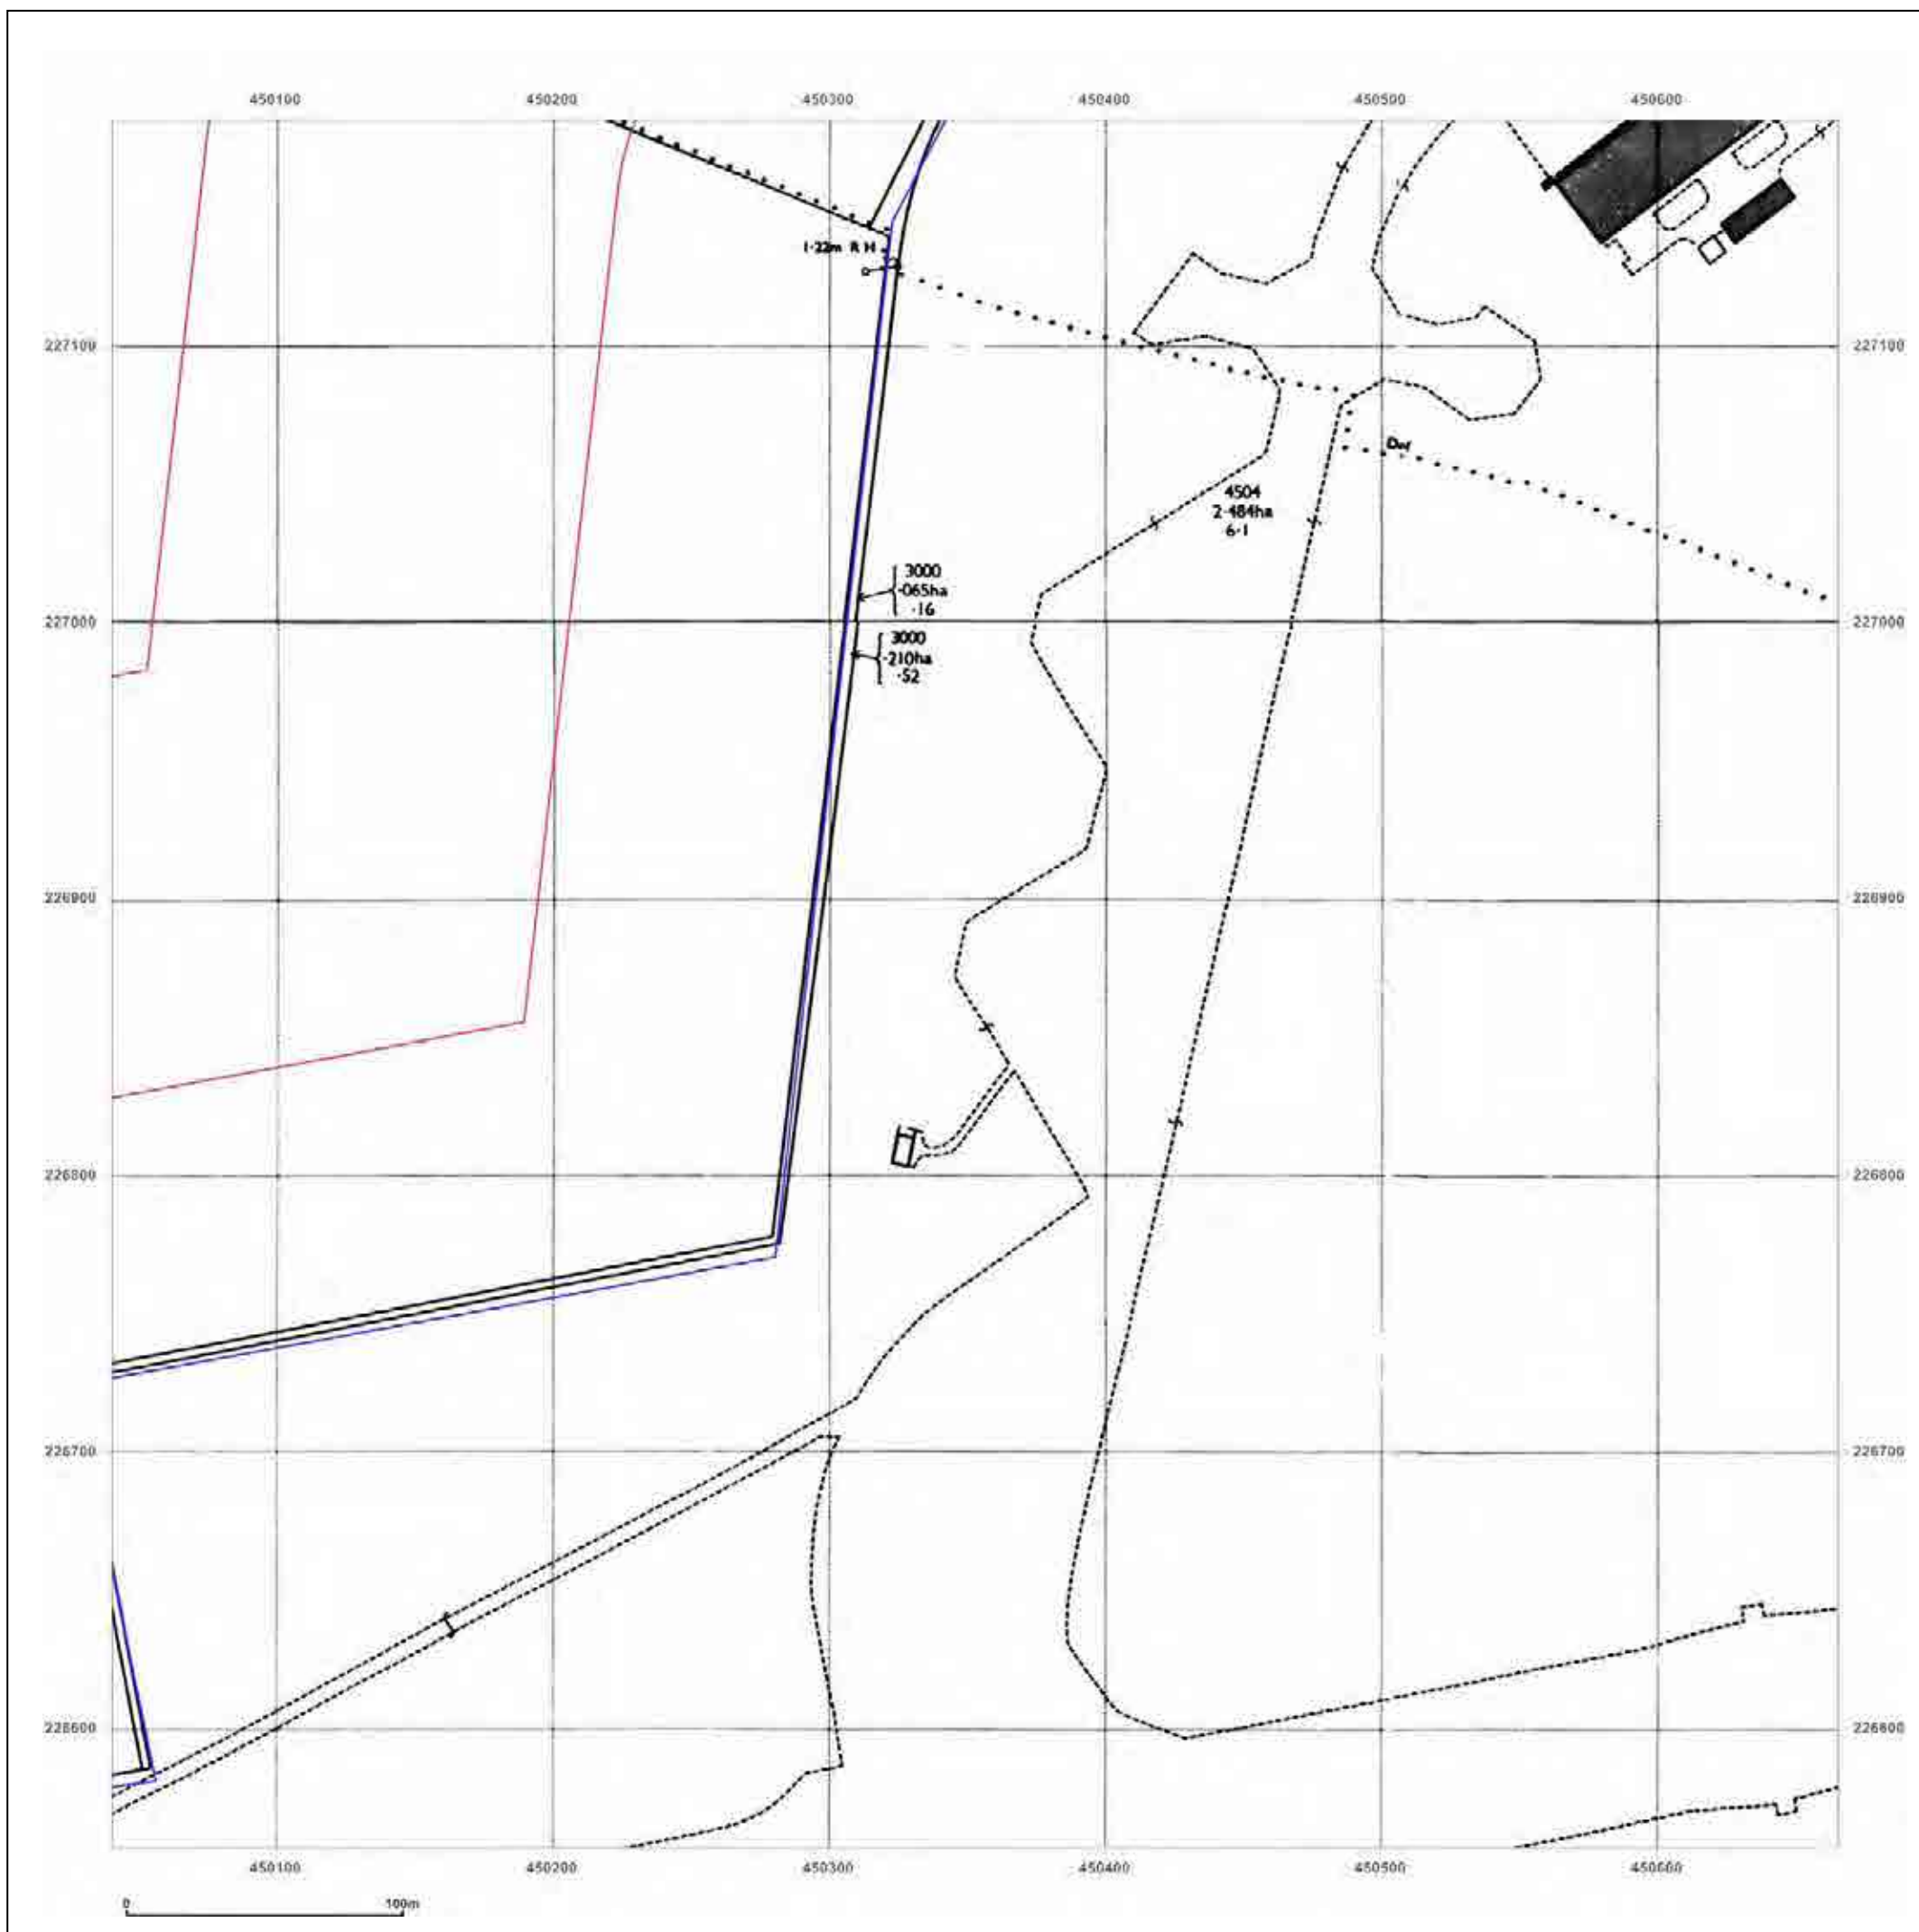

© Crown copyright and database rights 2015 Ordnance Survey 100035207

Production date: 04 September 2017

To view map legend click here [Legend](#)

**Site Details:**

HEYFORD PARK HOUSE, 52  
HEYFORD PARK, CAMP ROAD,  
UPPER HEYFORD, OX25 5HD