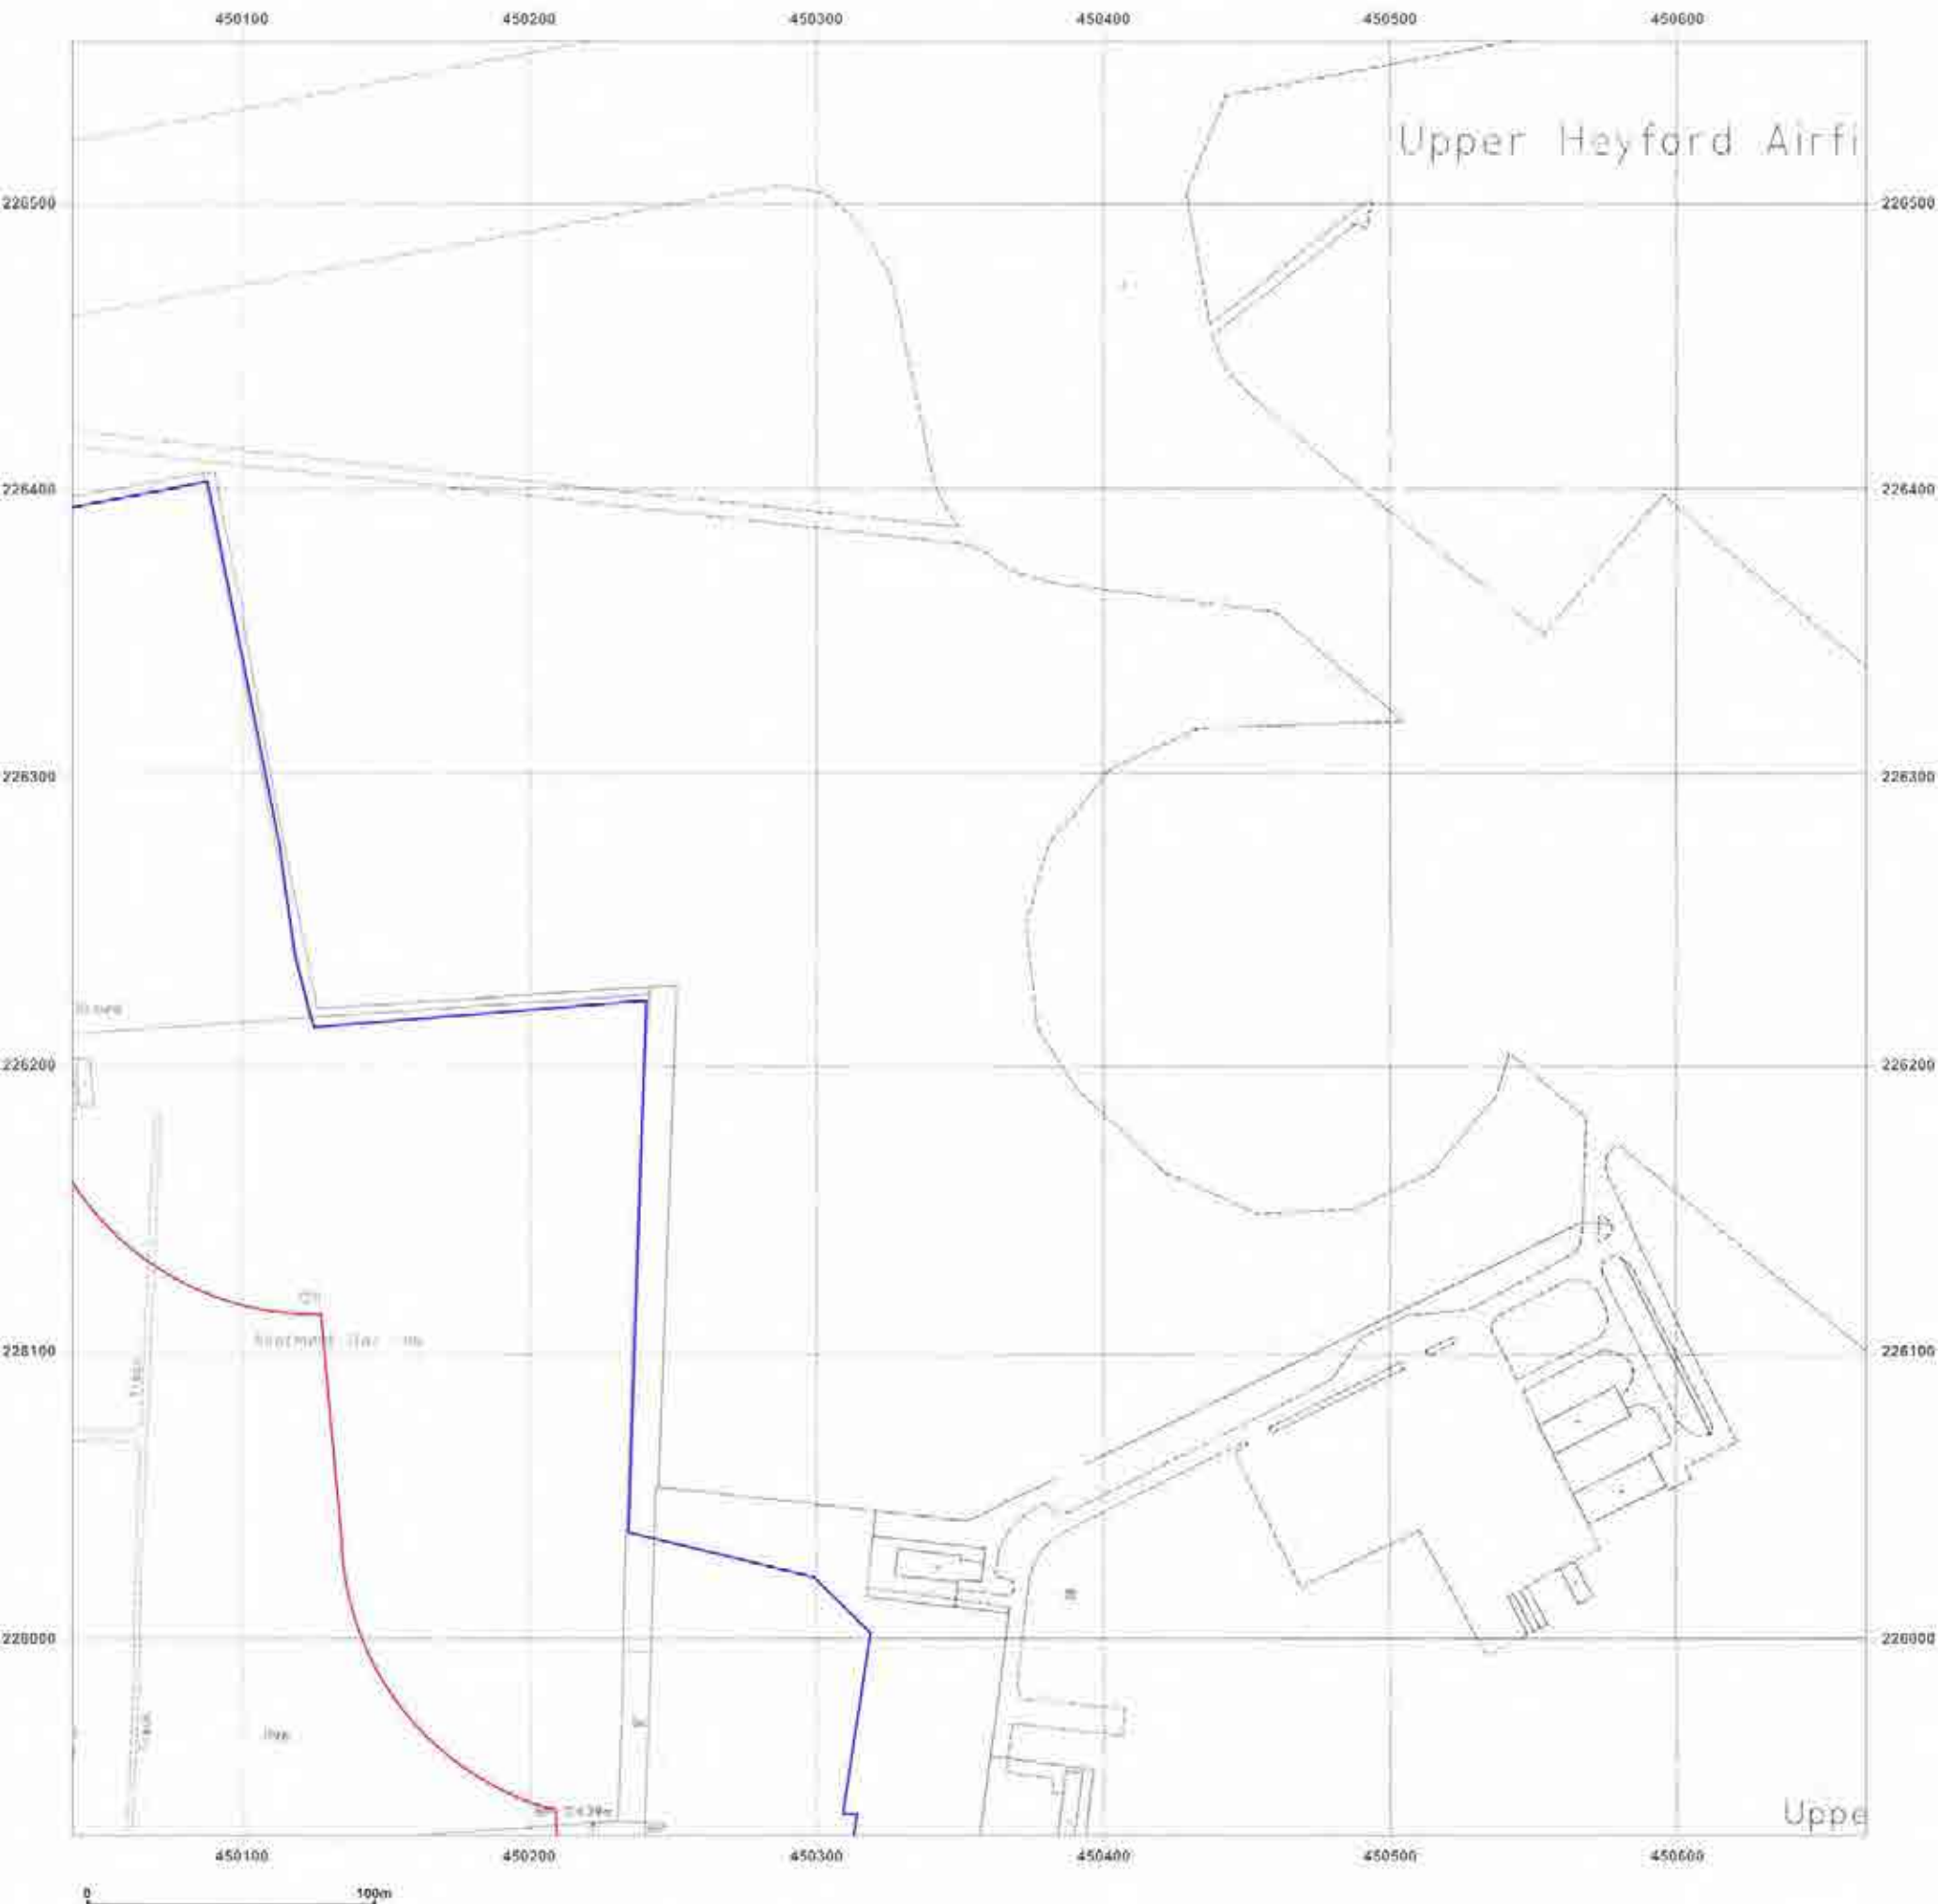

Site Details:

HEYFORD PARK HOUSE, 52
HEYFORD PARK, CAMP ROAD,
UPPER HEYFORD, OX25 5HD

Client Ref: Heyford_Park
Report Ref: GS-4227860_LS_2_3
Grid Ref: 450353, 226244

Map Name: National Grid

Map date: 1994

Scale: 1:2,500

Printed at: 1:2,500

Surveyed 1994
Revised 1994
Edition N/A
Copyright N/A
Levelled N/A

Surveyed 1994
Revised 1994
Edition N/A
Copyright N/A
Levelled N/A

Produced by
Groundsure Insights
T: 08444 159000
E: info@groundsure.com
W: www.groundsure.com

© Crown copyright and database rights 2015 Ordnance Survey 100035207

Production date: 04 September 2017

To view map legend click here [Legend](#)