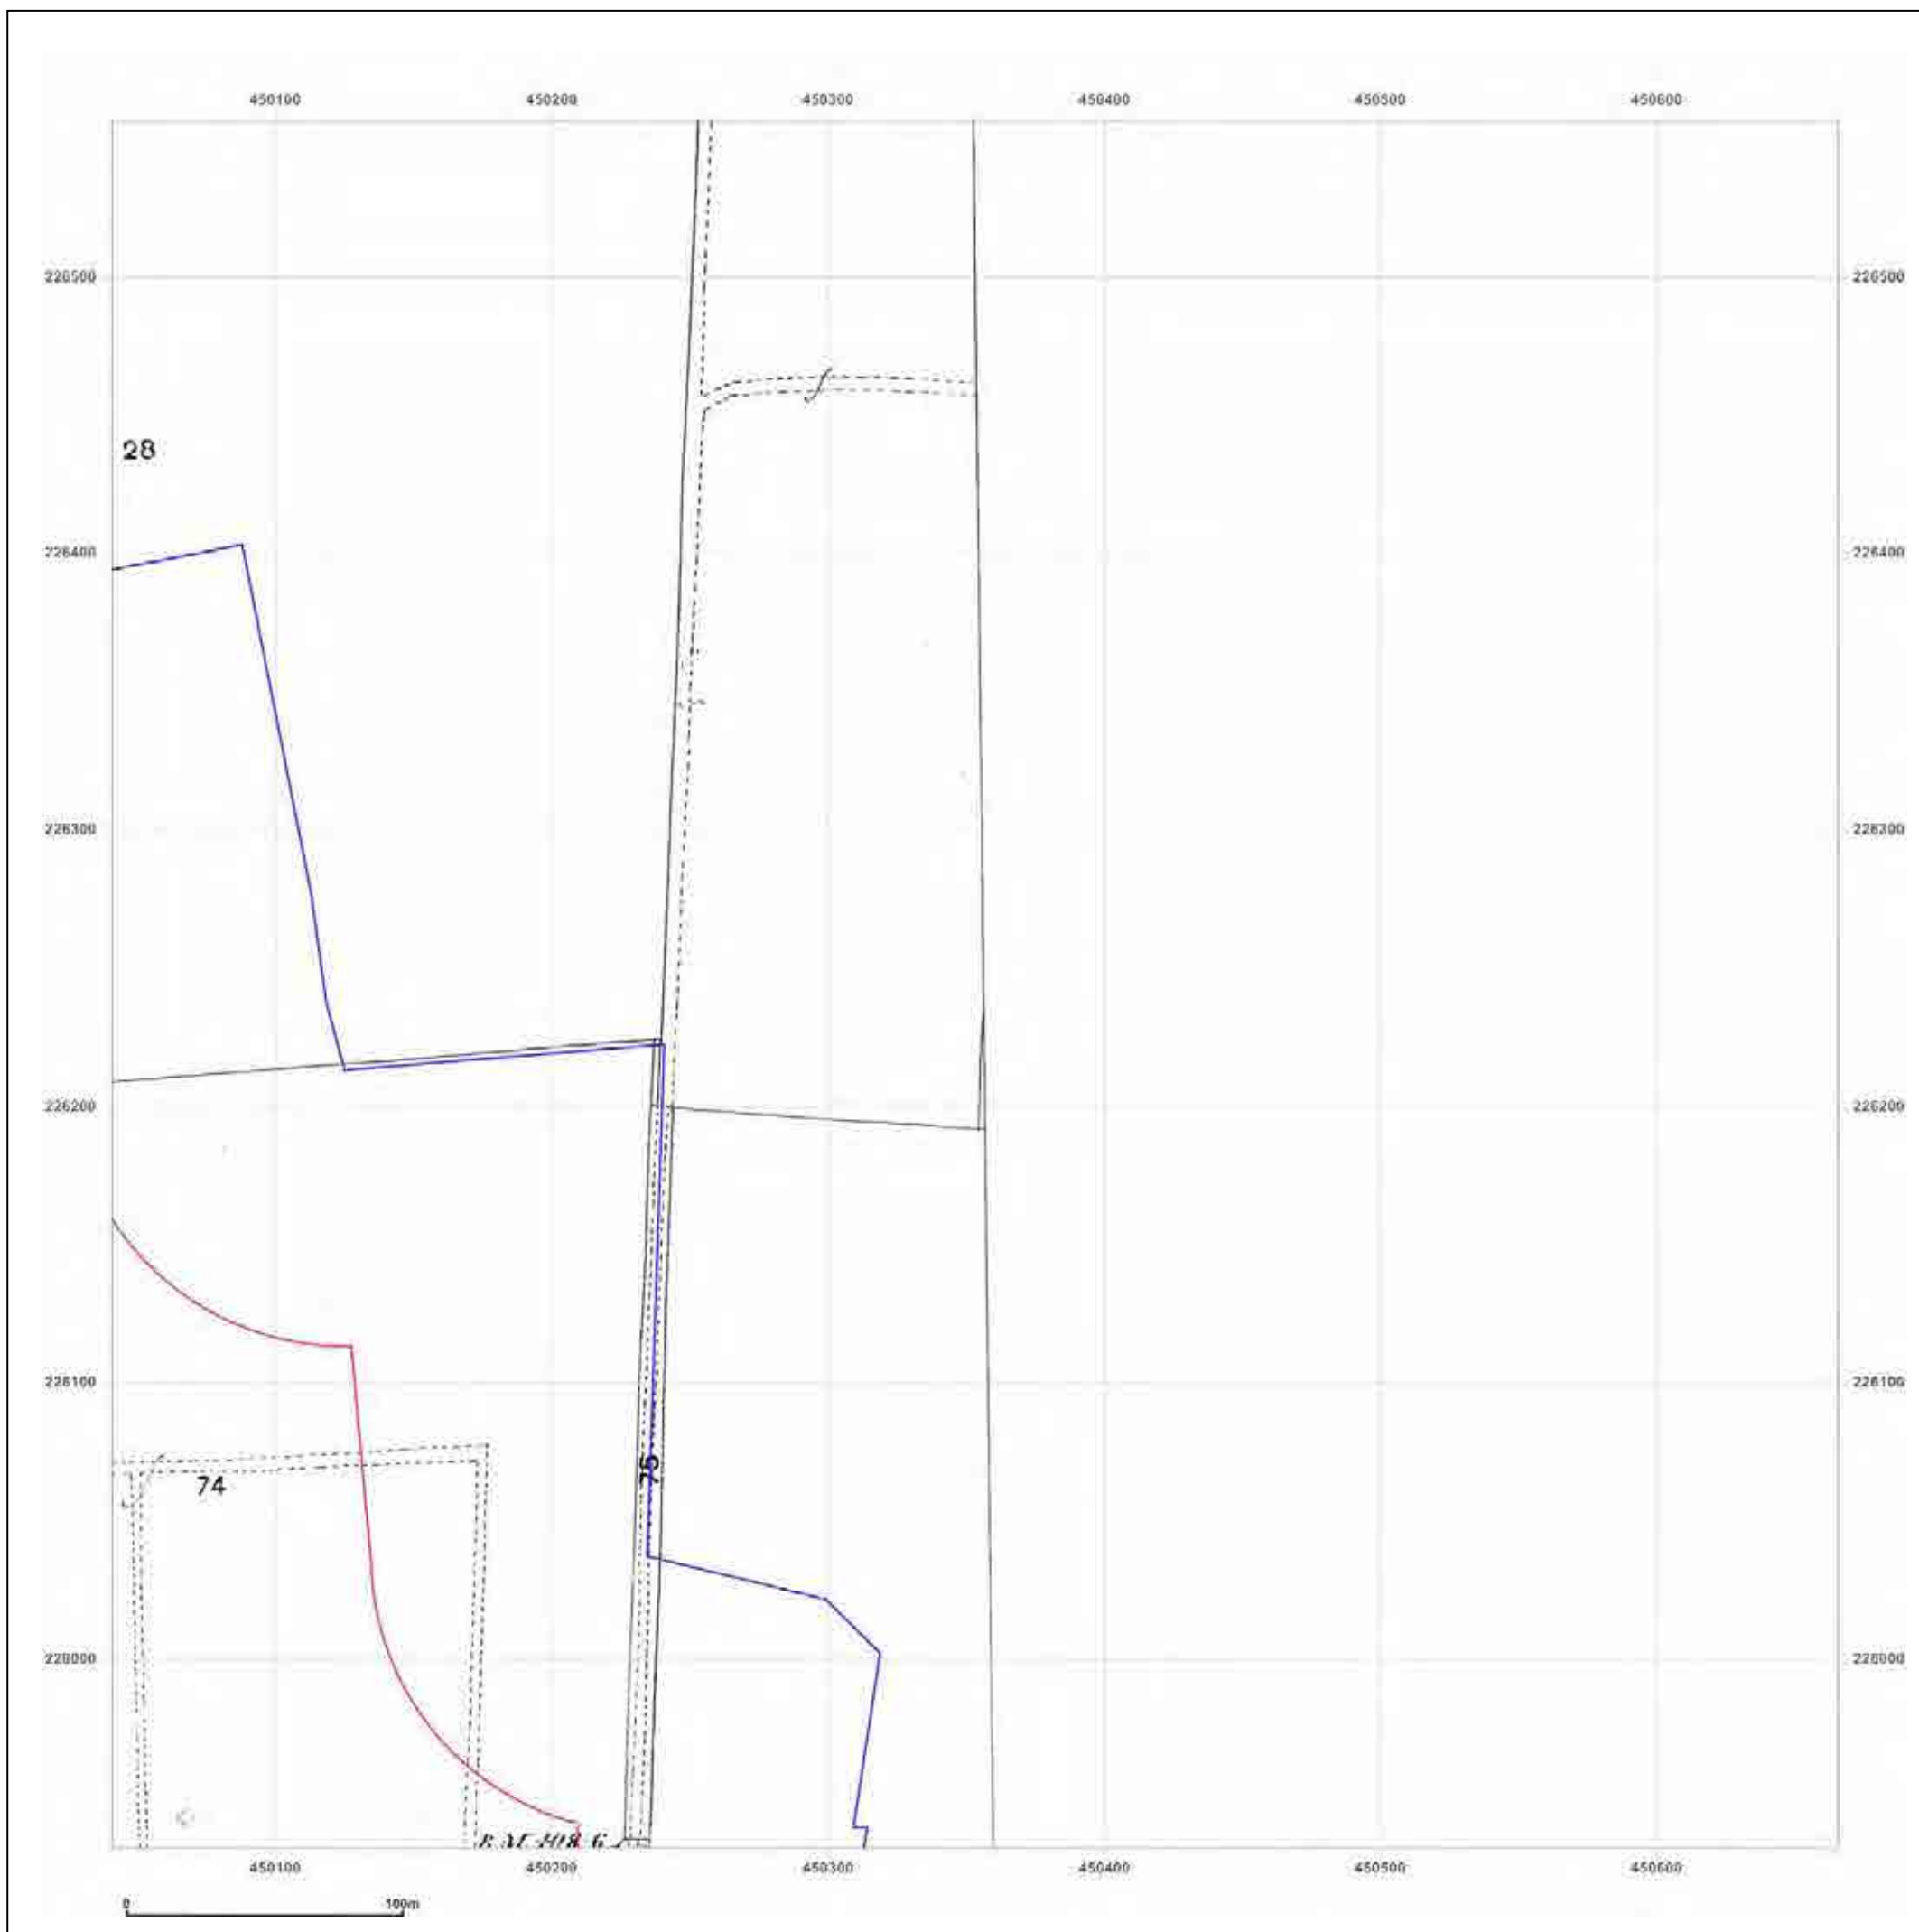

© Crown copyright and database rights 2015 Ordnance Survey 100035207

Production date: 04 September 2017

To view map legend click here [Legend](#)

**Site Details:**

HEYFORD PARK HOUSE, 52  
HEYFORD PARK, CAMP ROAD,  
UPPER HEYFORD, OX25 5HD