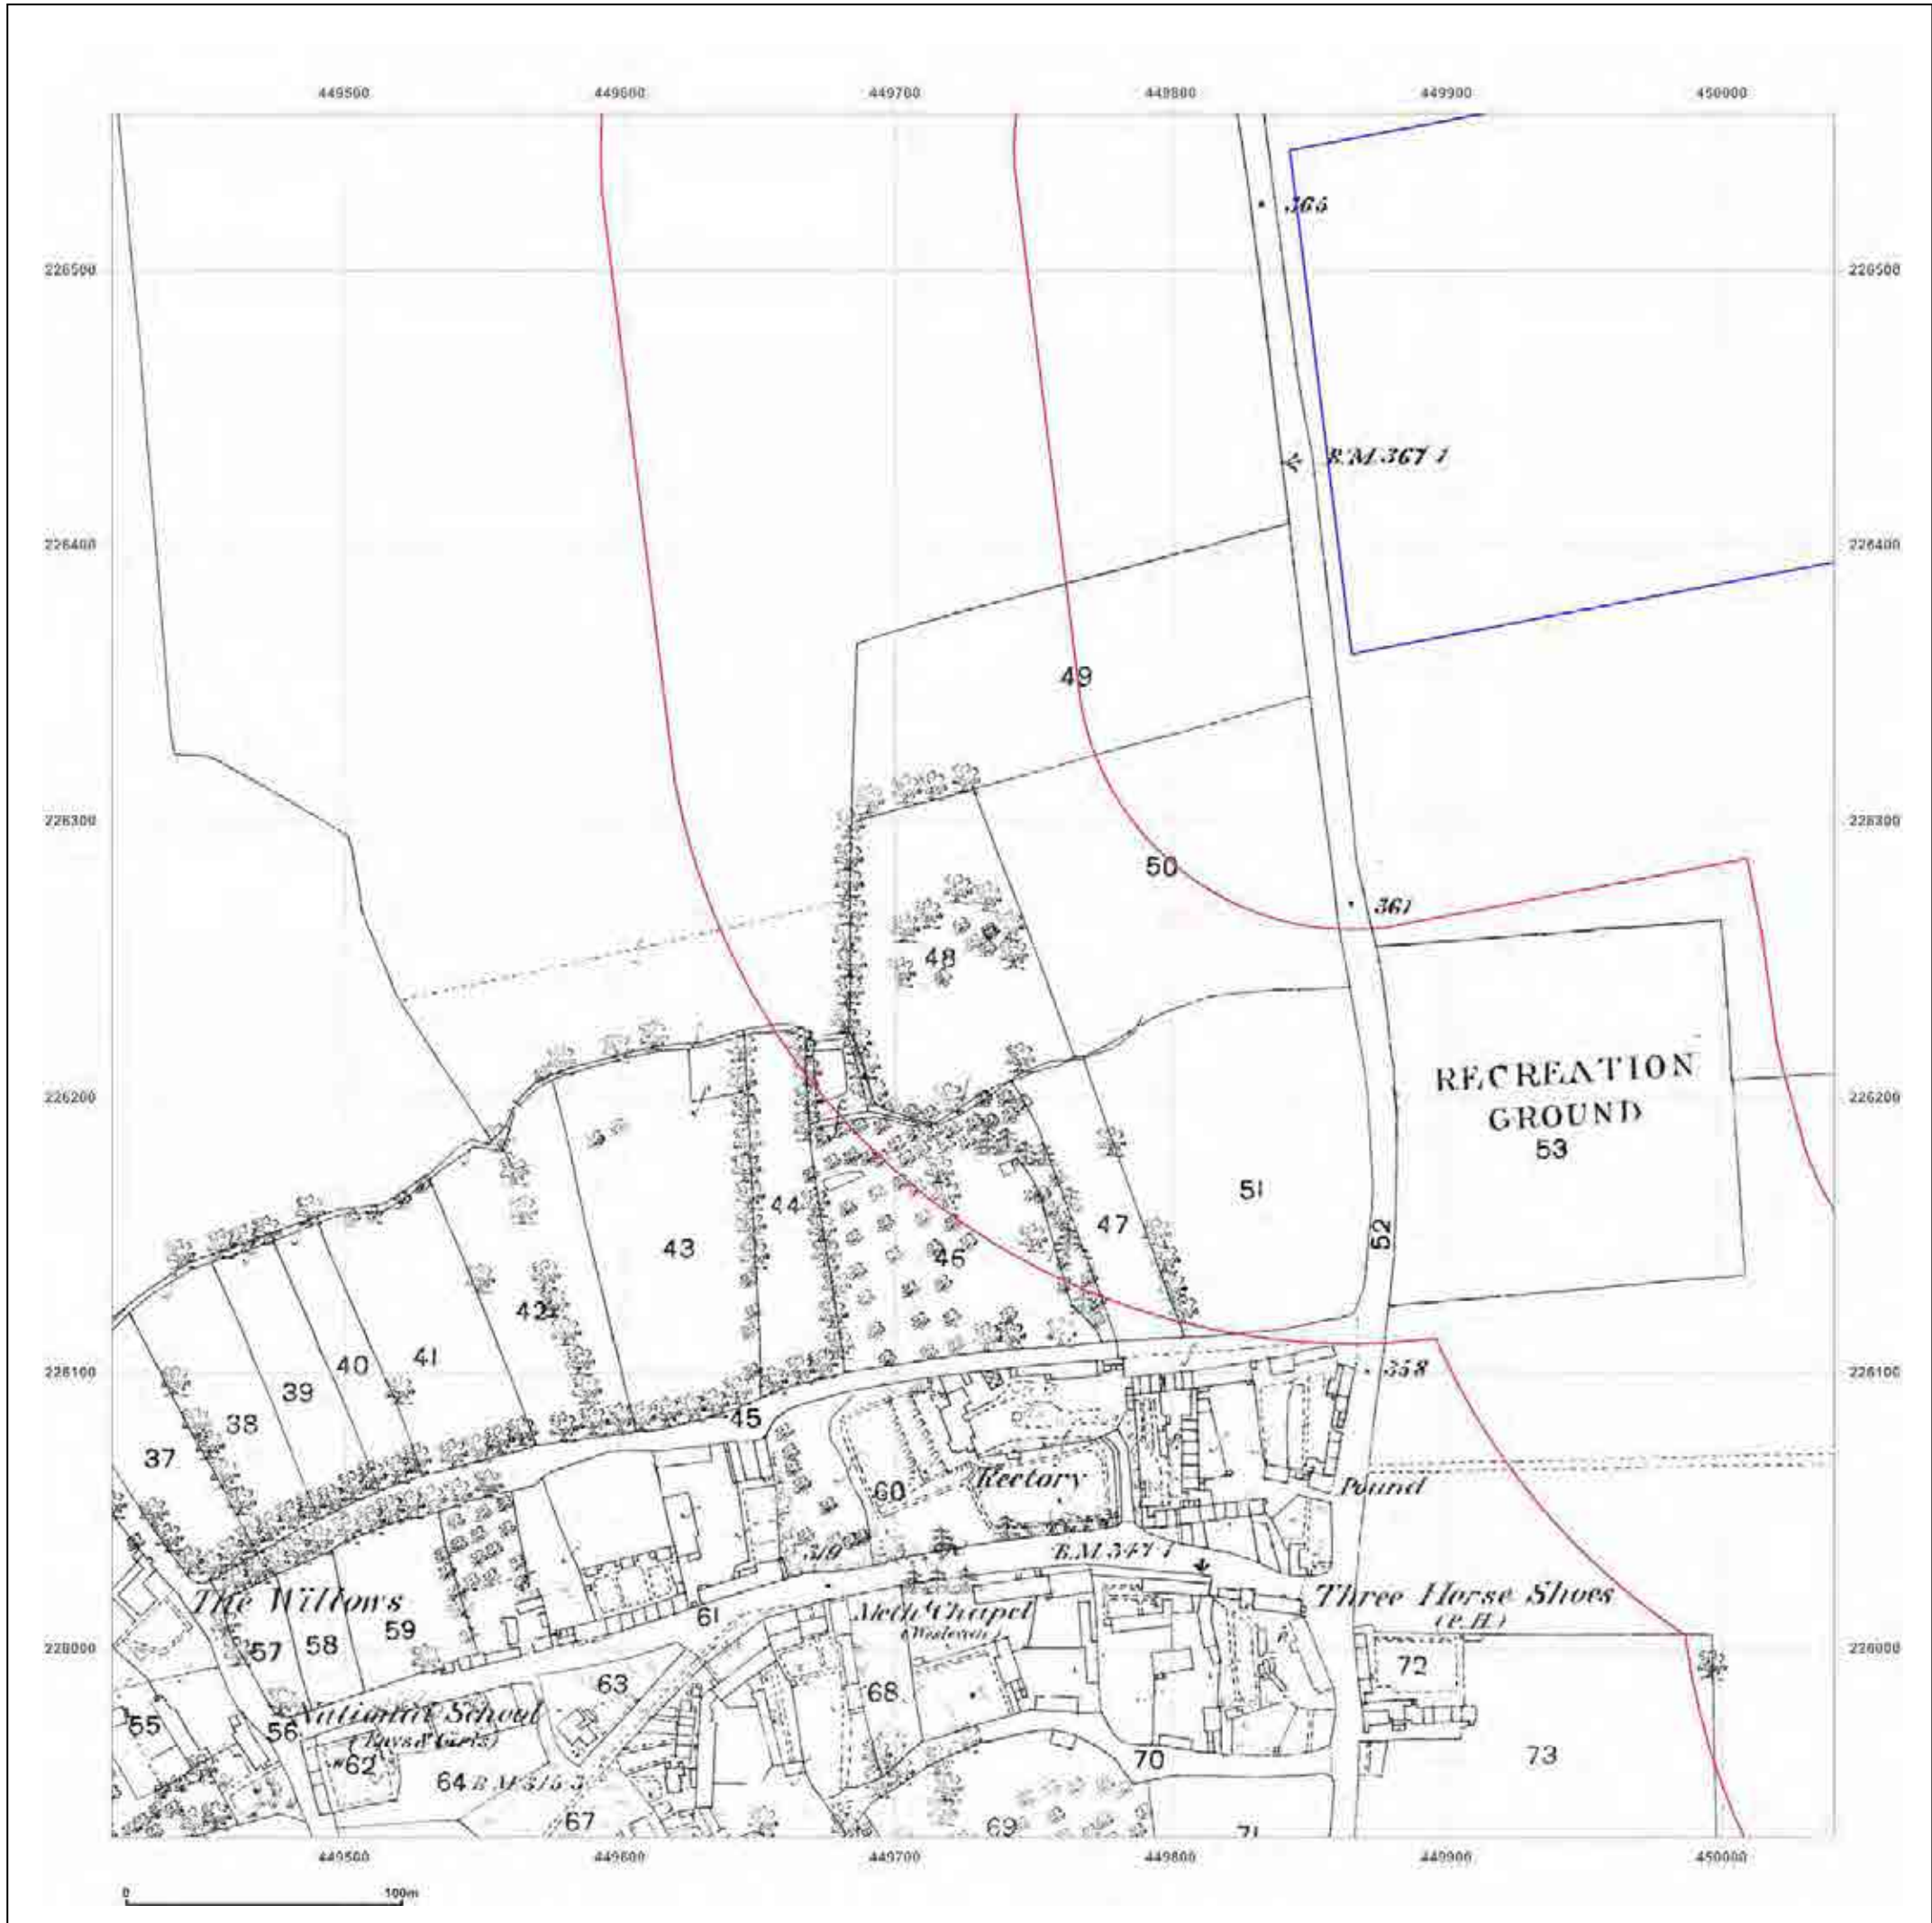

**Client Ref:** Heyford\_Park  
**Report Ref:** GS-4227860\_LS\_1\_3  
**Grid Ref:** 449728, 226244

**Map Name:** County Series

**Map date:** 1875

**Scale:** 1:2,500

**Printed at:** 1:2,500

Surveyed N/A  
 Revised N/A  
 Edition 1875  
 Copyright N/A  
 Levelled N/A