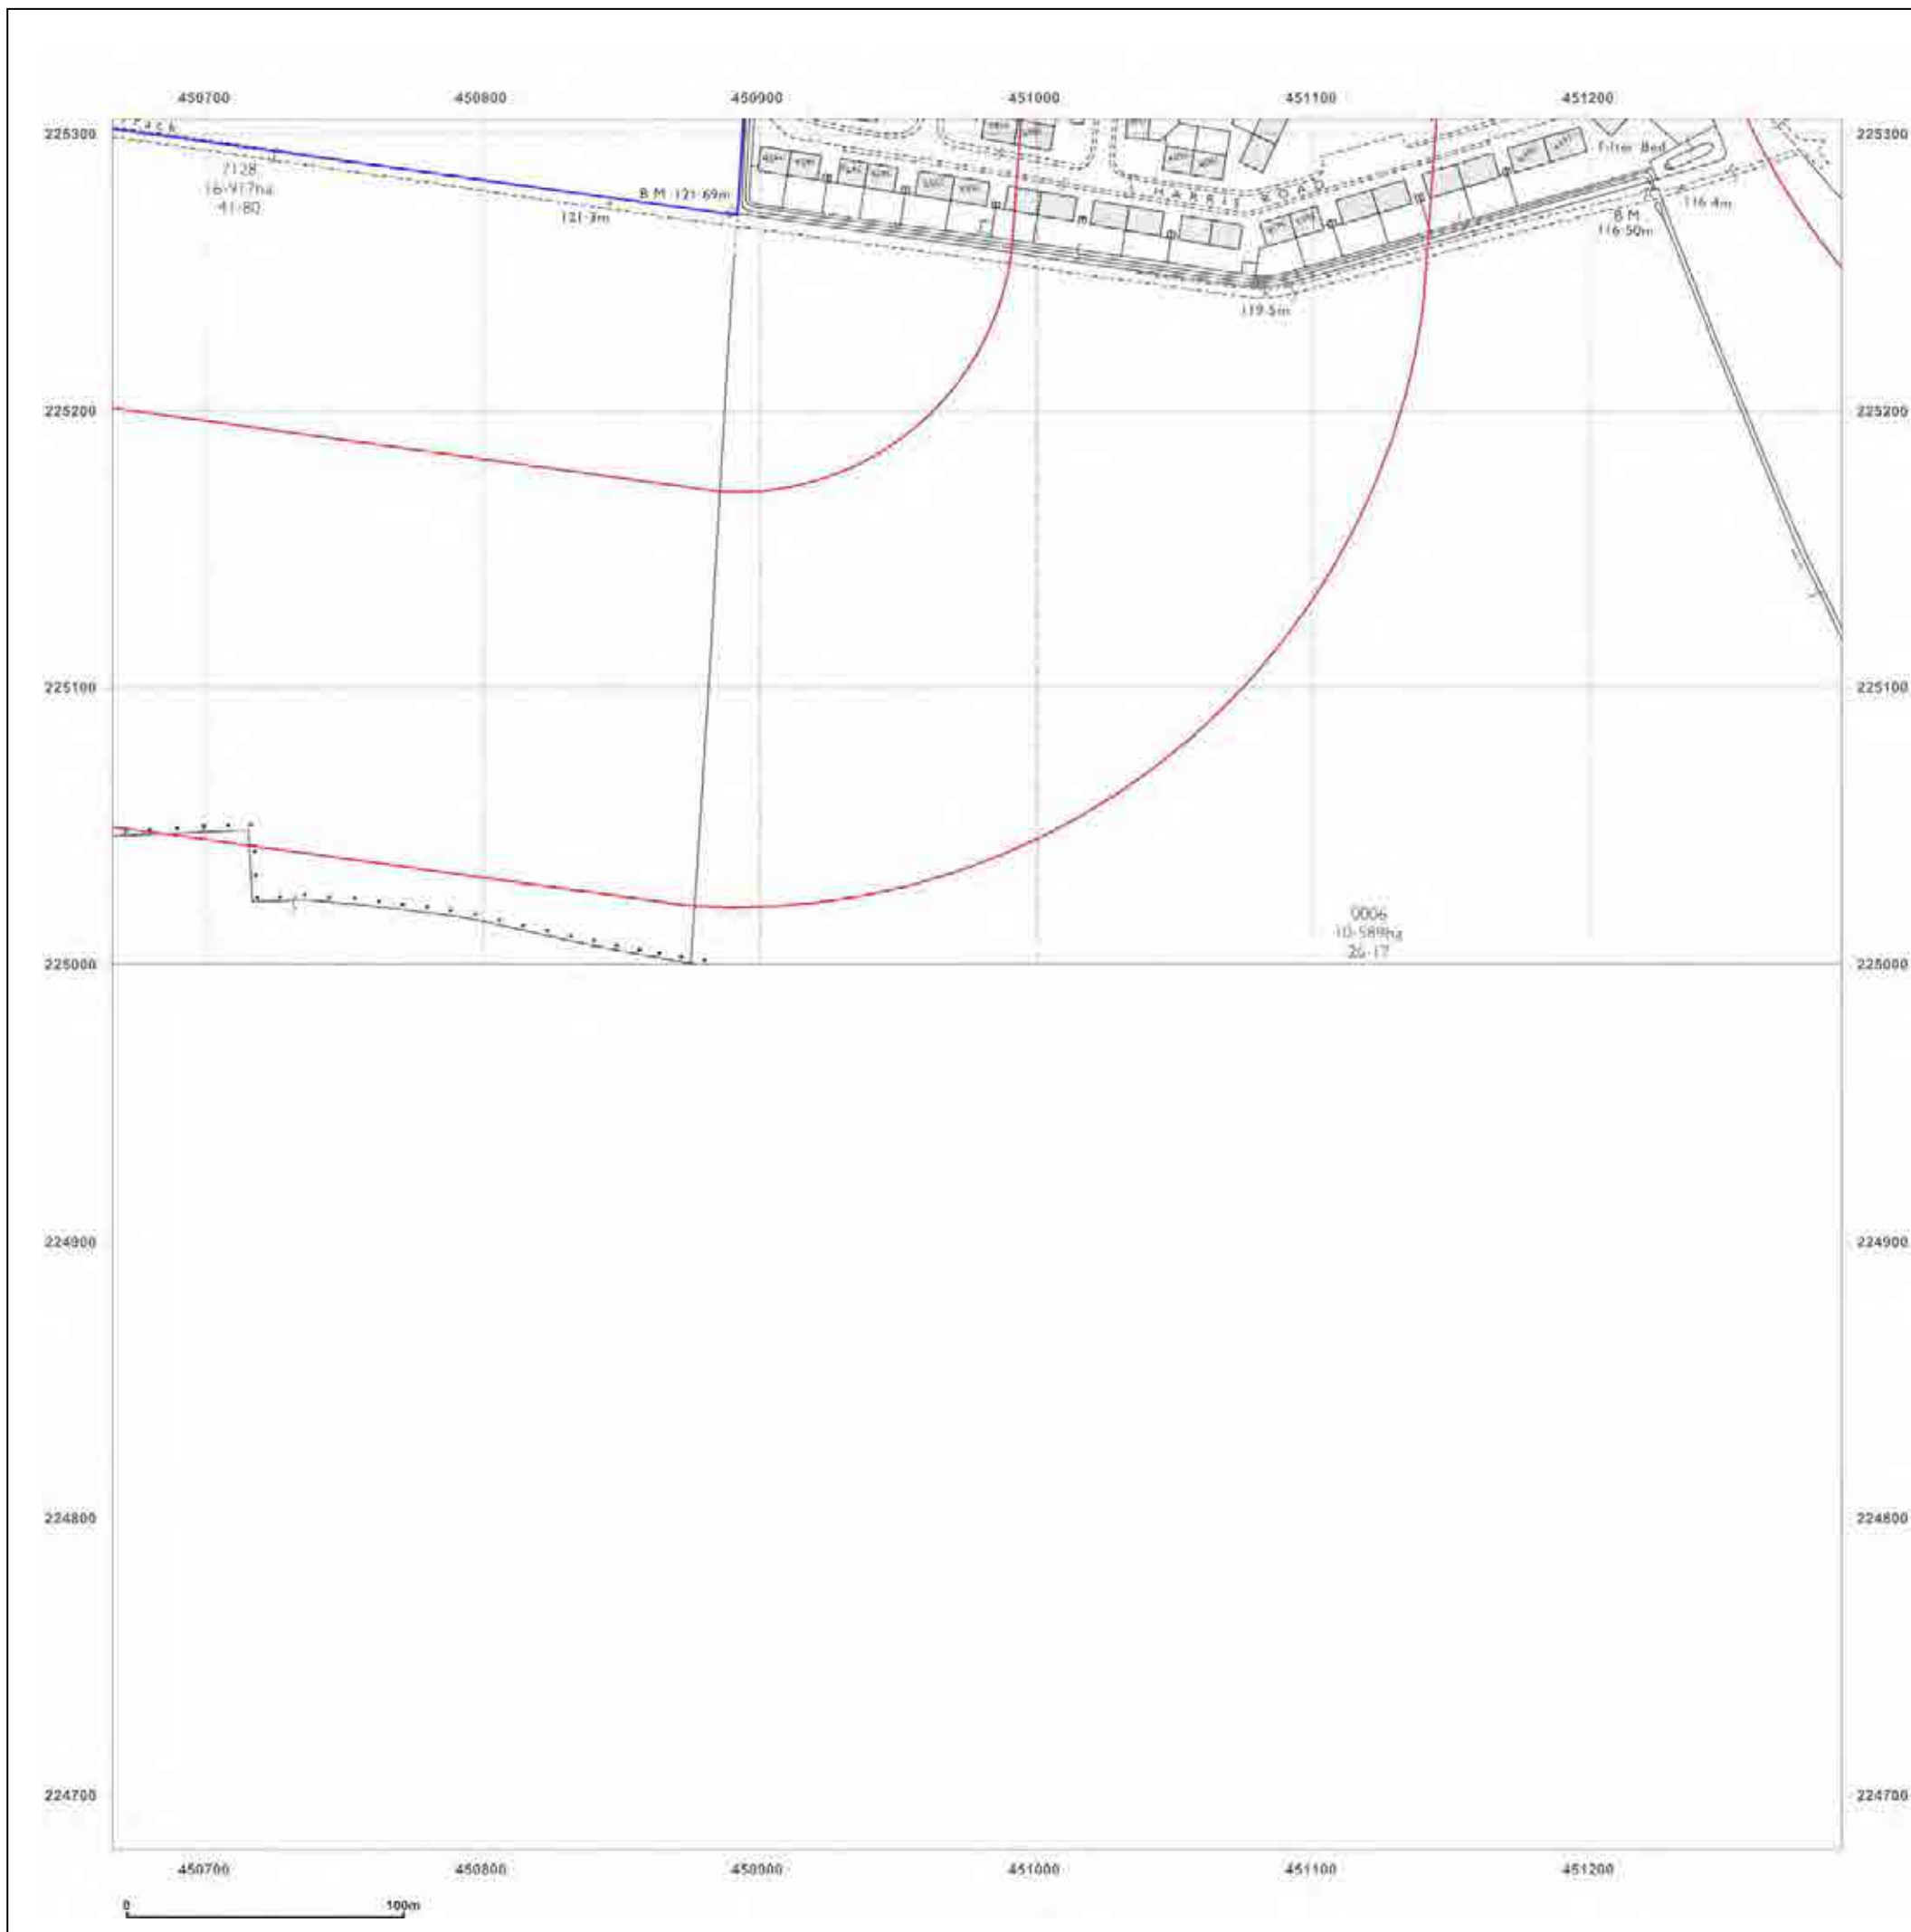

Produced by
Groundsure Insights
T: 08444 159000
E: info@groundsure.com
W: www.groundsure.com

© Crown copyright and database rights 2015 Ordnance Survey 100035207

Production date: 04 September 2017

To view map legend click here [Legend](#)