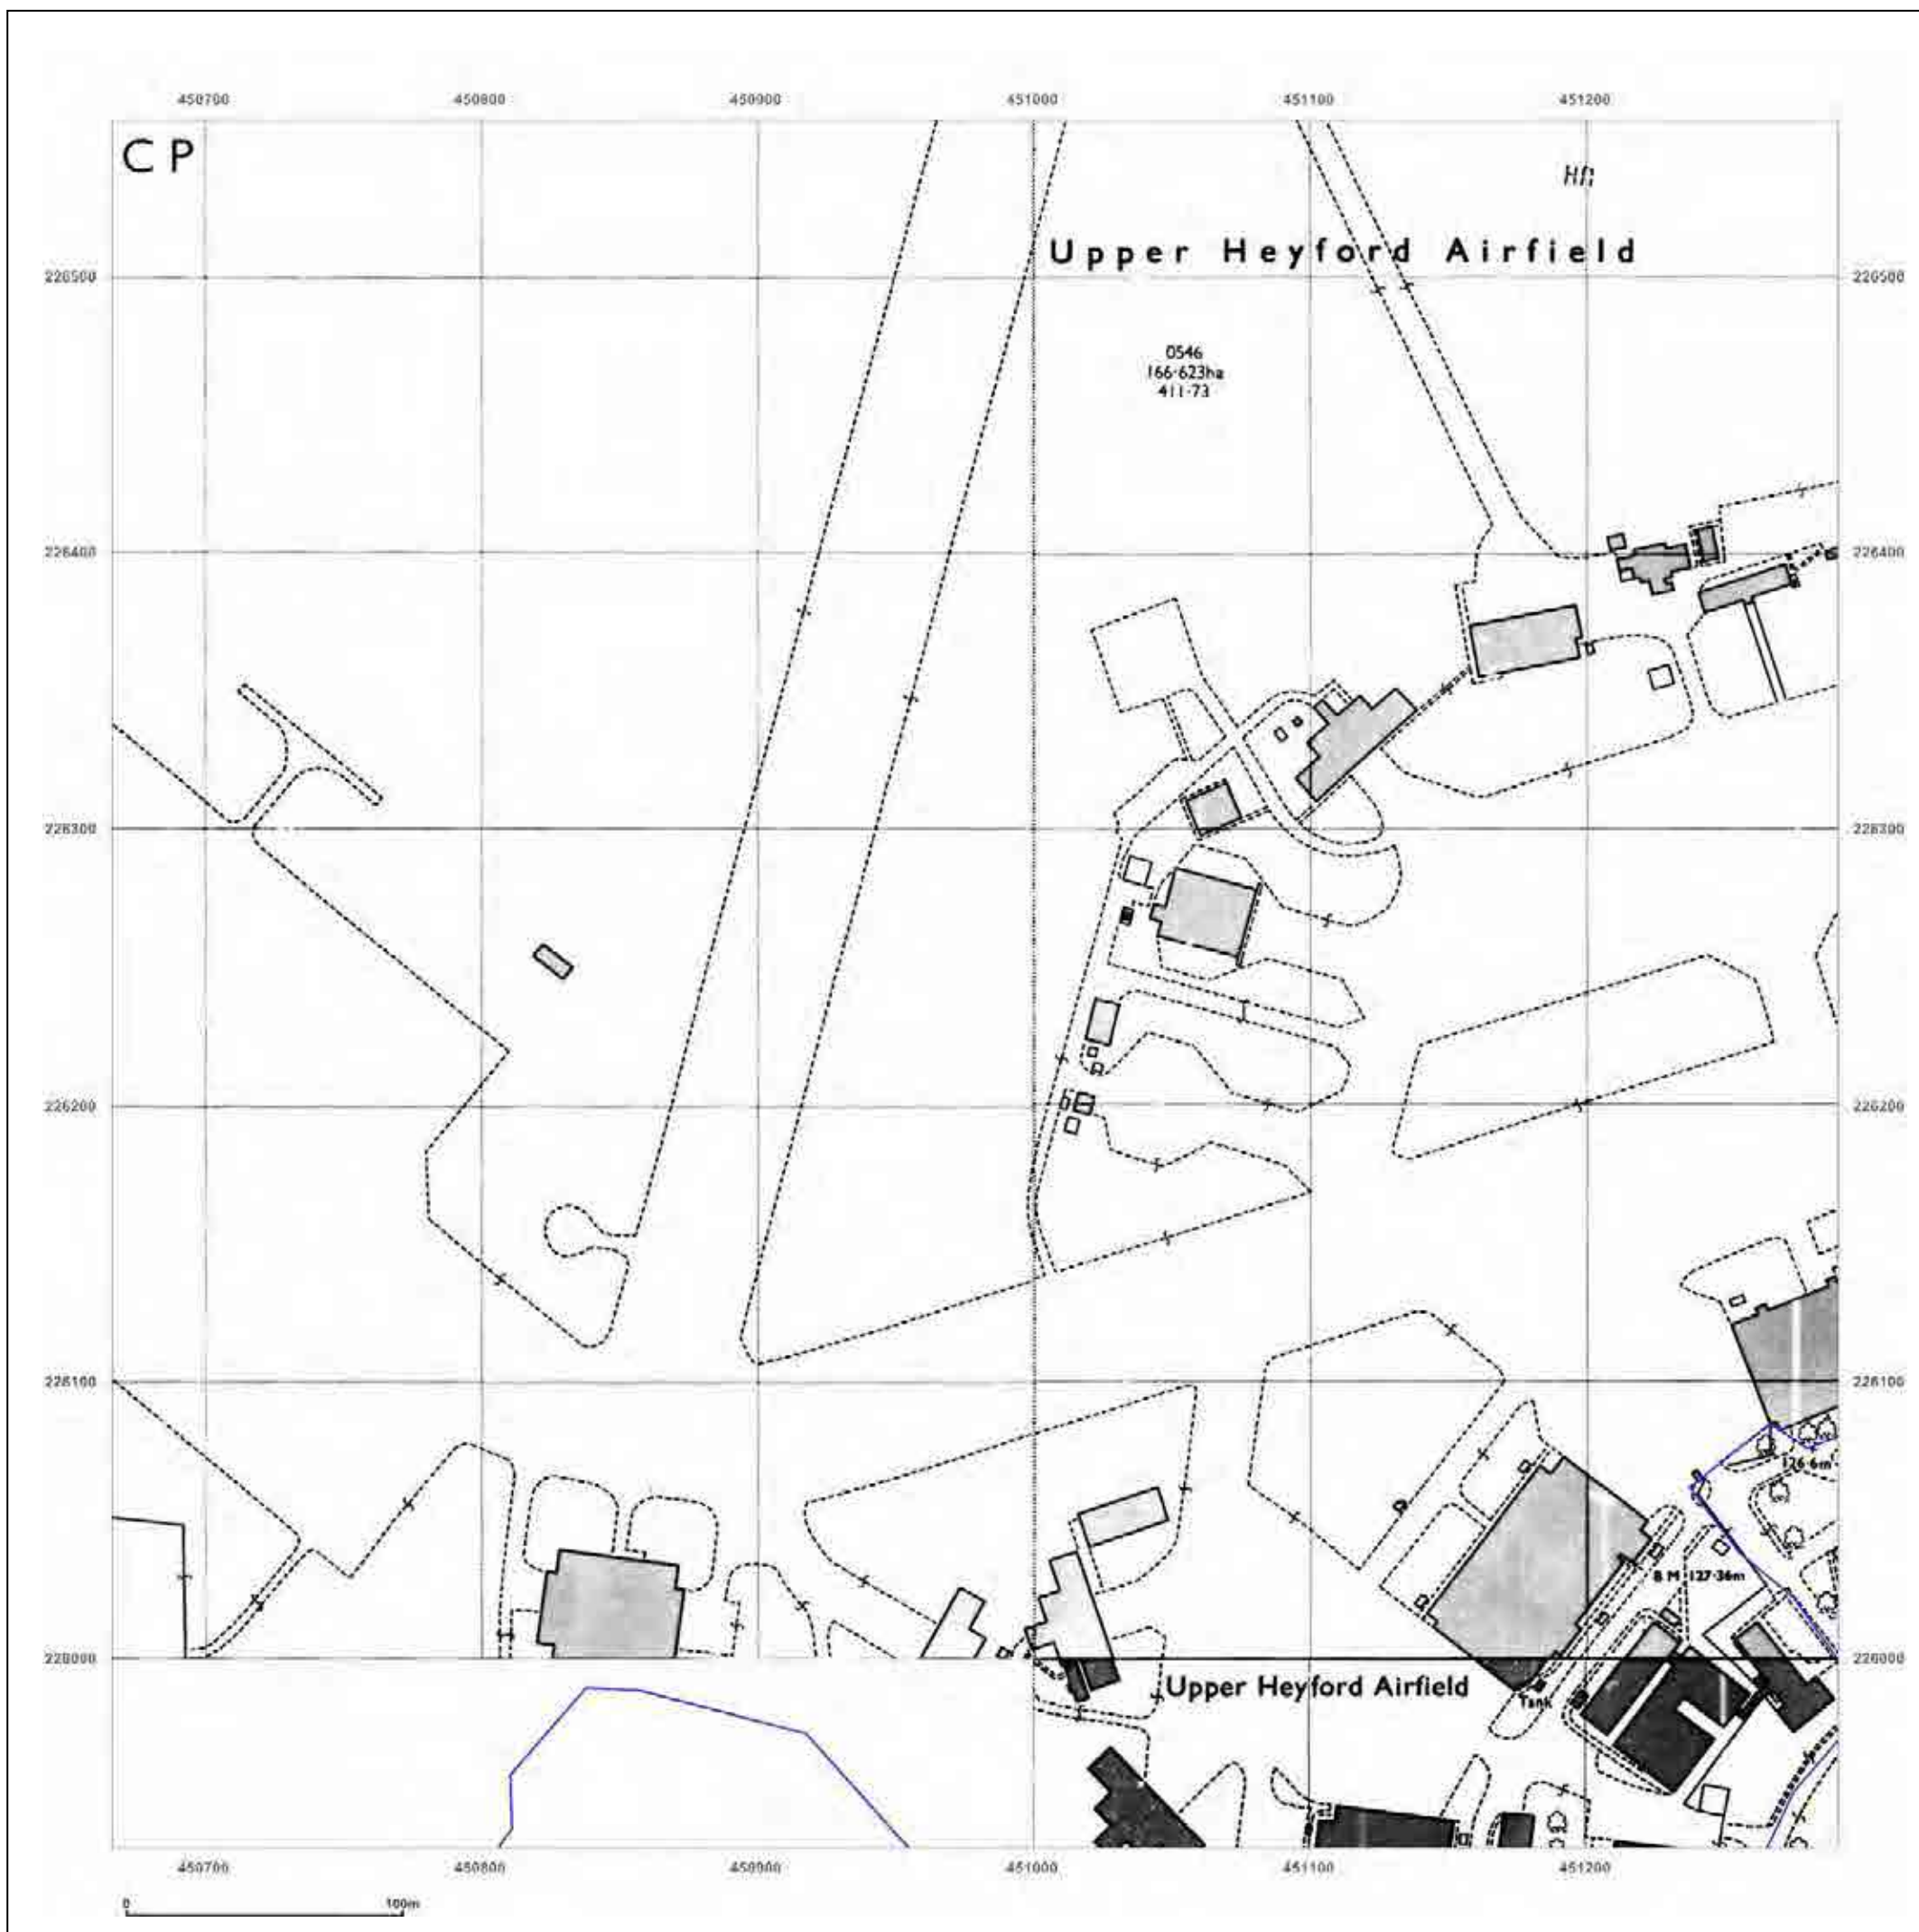

© Crown copyright and database rights 2015 Ordnance Survey 100035207

Production date: 04 September 2017

To view map legend click here [Legend](#)

Site Details:

HEYFORD PARK HOUSE, 52
HEYFORD PARK, CAMP ROAD,
UPPER HEYFORD, OX25 5HD