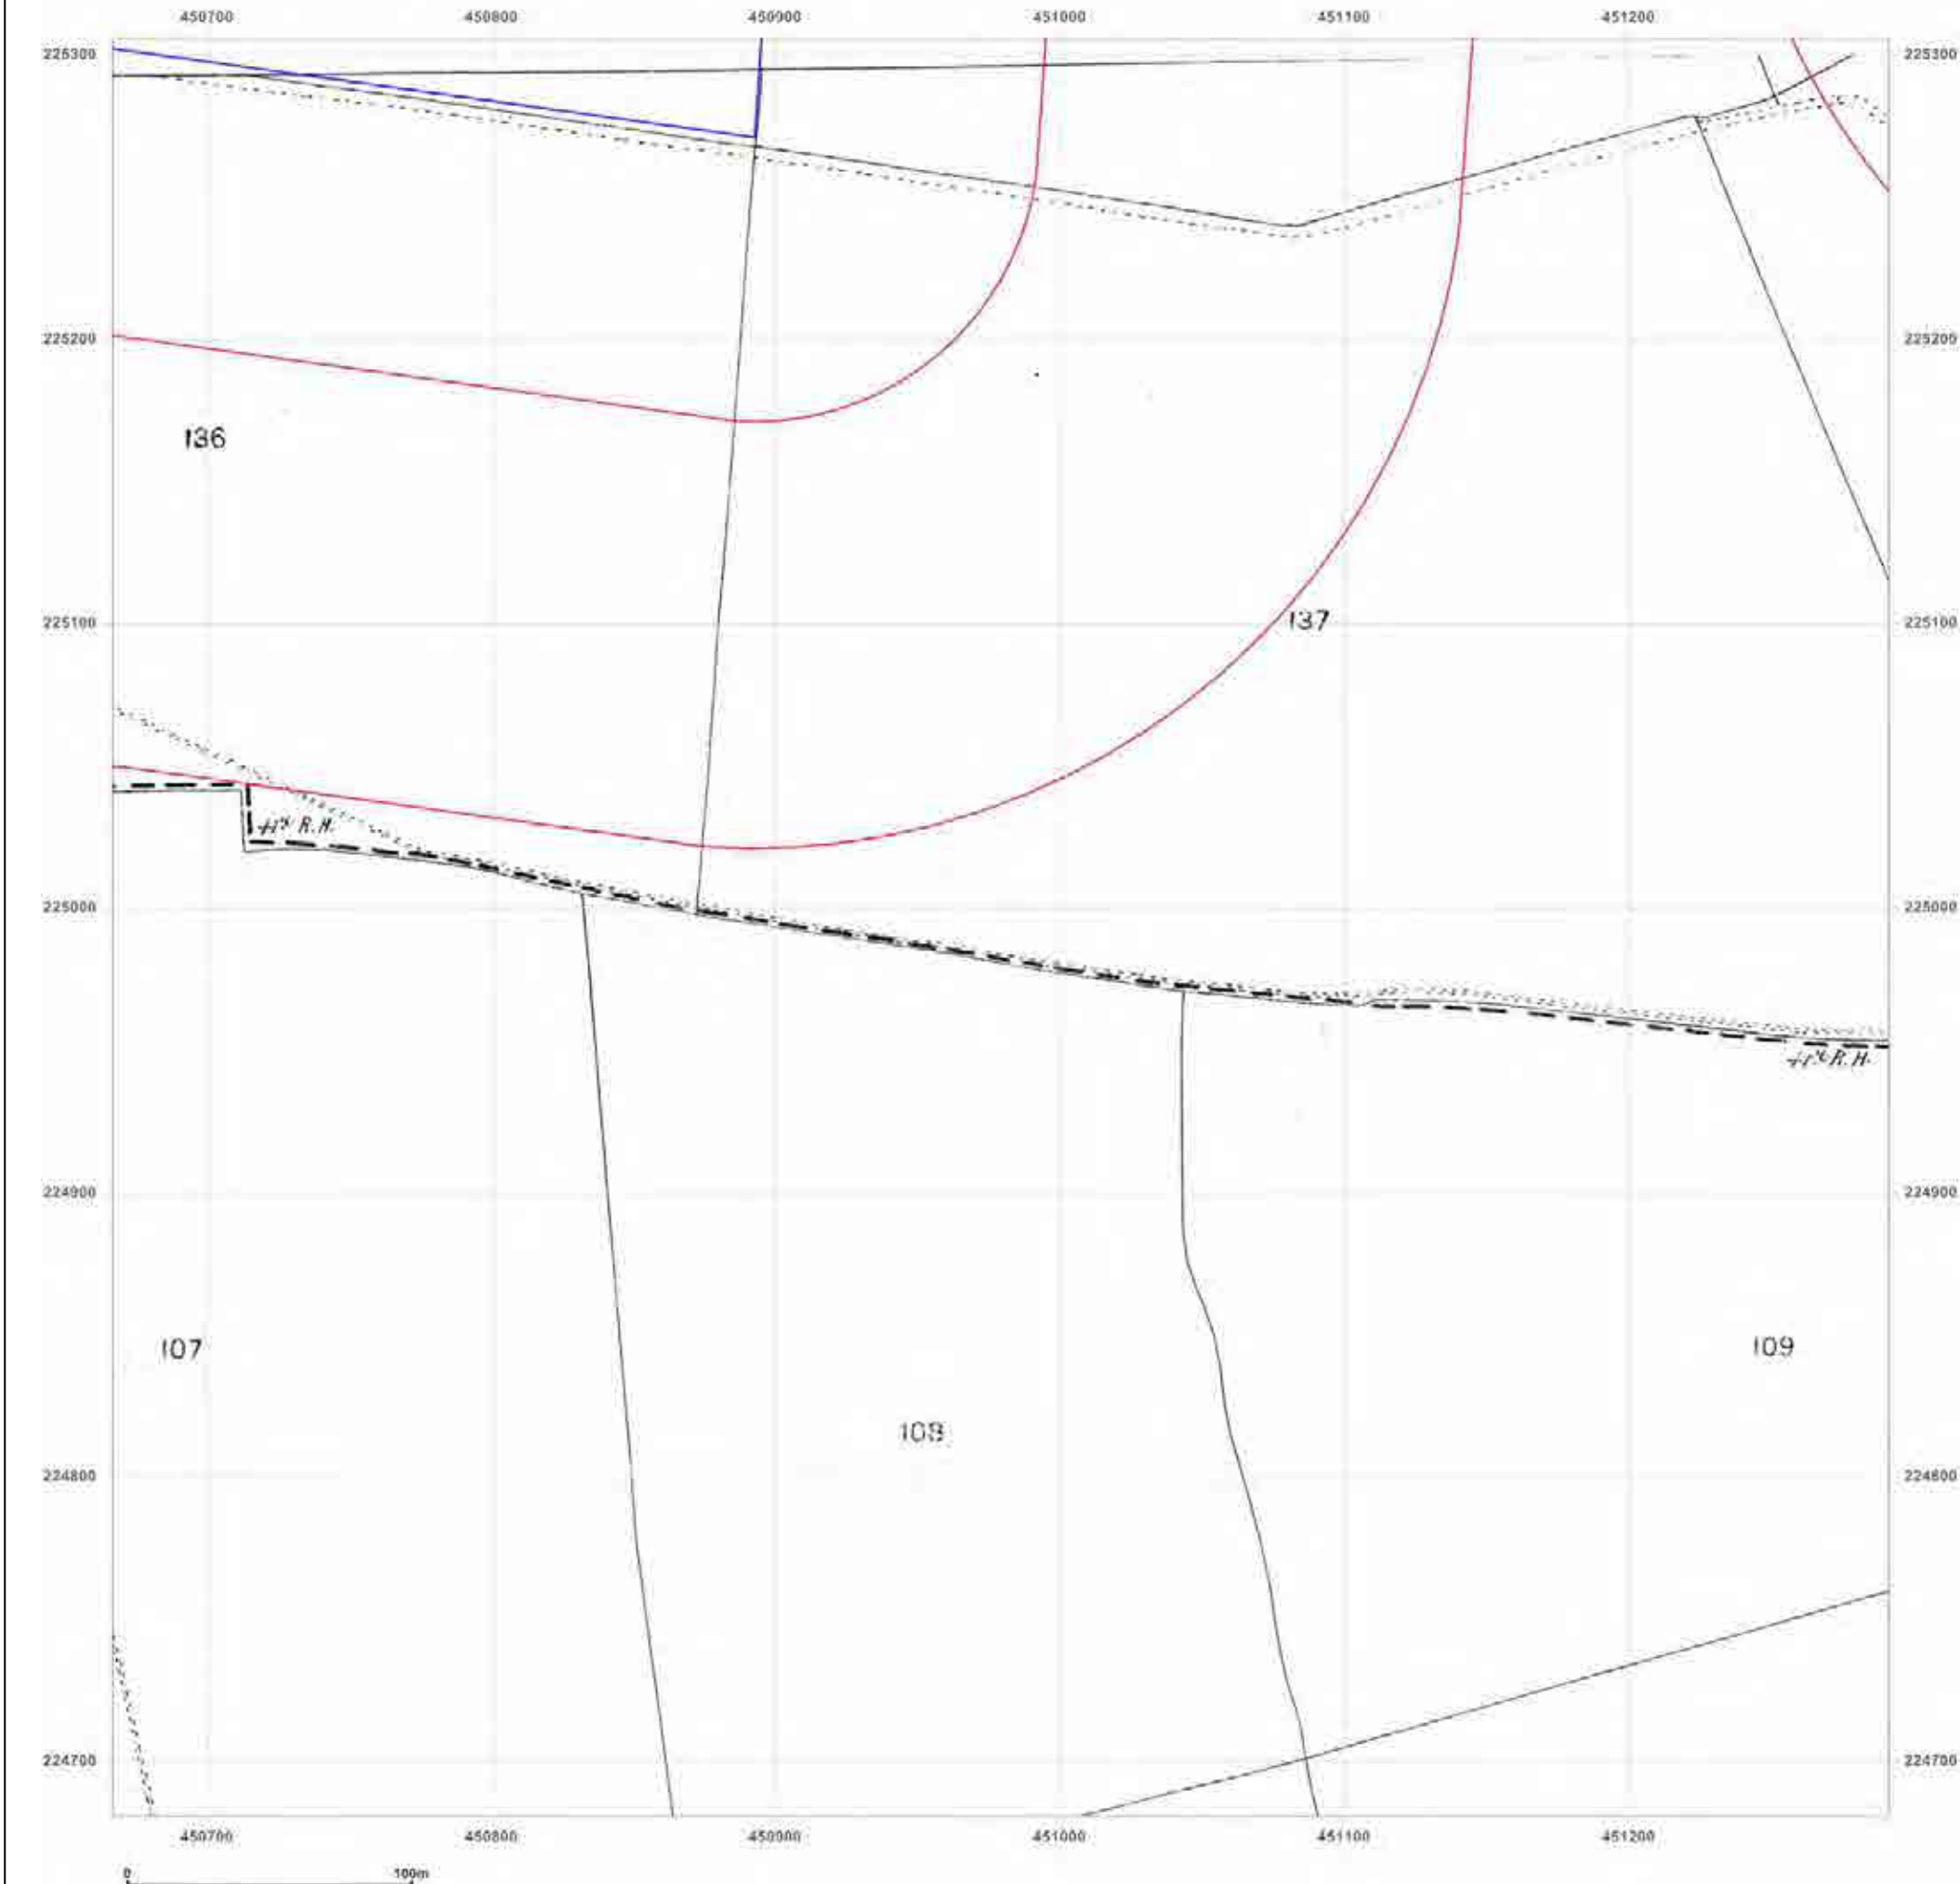

Site Details:

HEYFORD PARK HOUSE, 52
HEYFORD PARK, CAMP ROAD,
UPPER HEYFORD, OX25 5HD

Client Ref: Heyford_Park
Report Ref: GS-4227860_LS_3_1
Grid Ref: 450979, 224993

Map Name: County Series

Map date: 1875

Scale: 1:2,500

Printed at: 1:2,500

Surveyed 1875
Revised 1875
Edition N/A
Copyright N/A
Levelled N/A

Produced by
Groundsure Insights
T: 08444 159000
E: info@groundsure.com
W: www.groundsure.com

© Crown copyright and database rights 2015 Ordnance Survey 100035207

Production date: 04 September 2017

To view map legend click here [Legend](#)