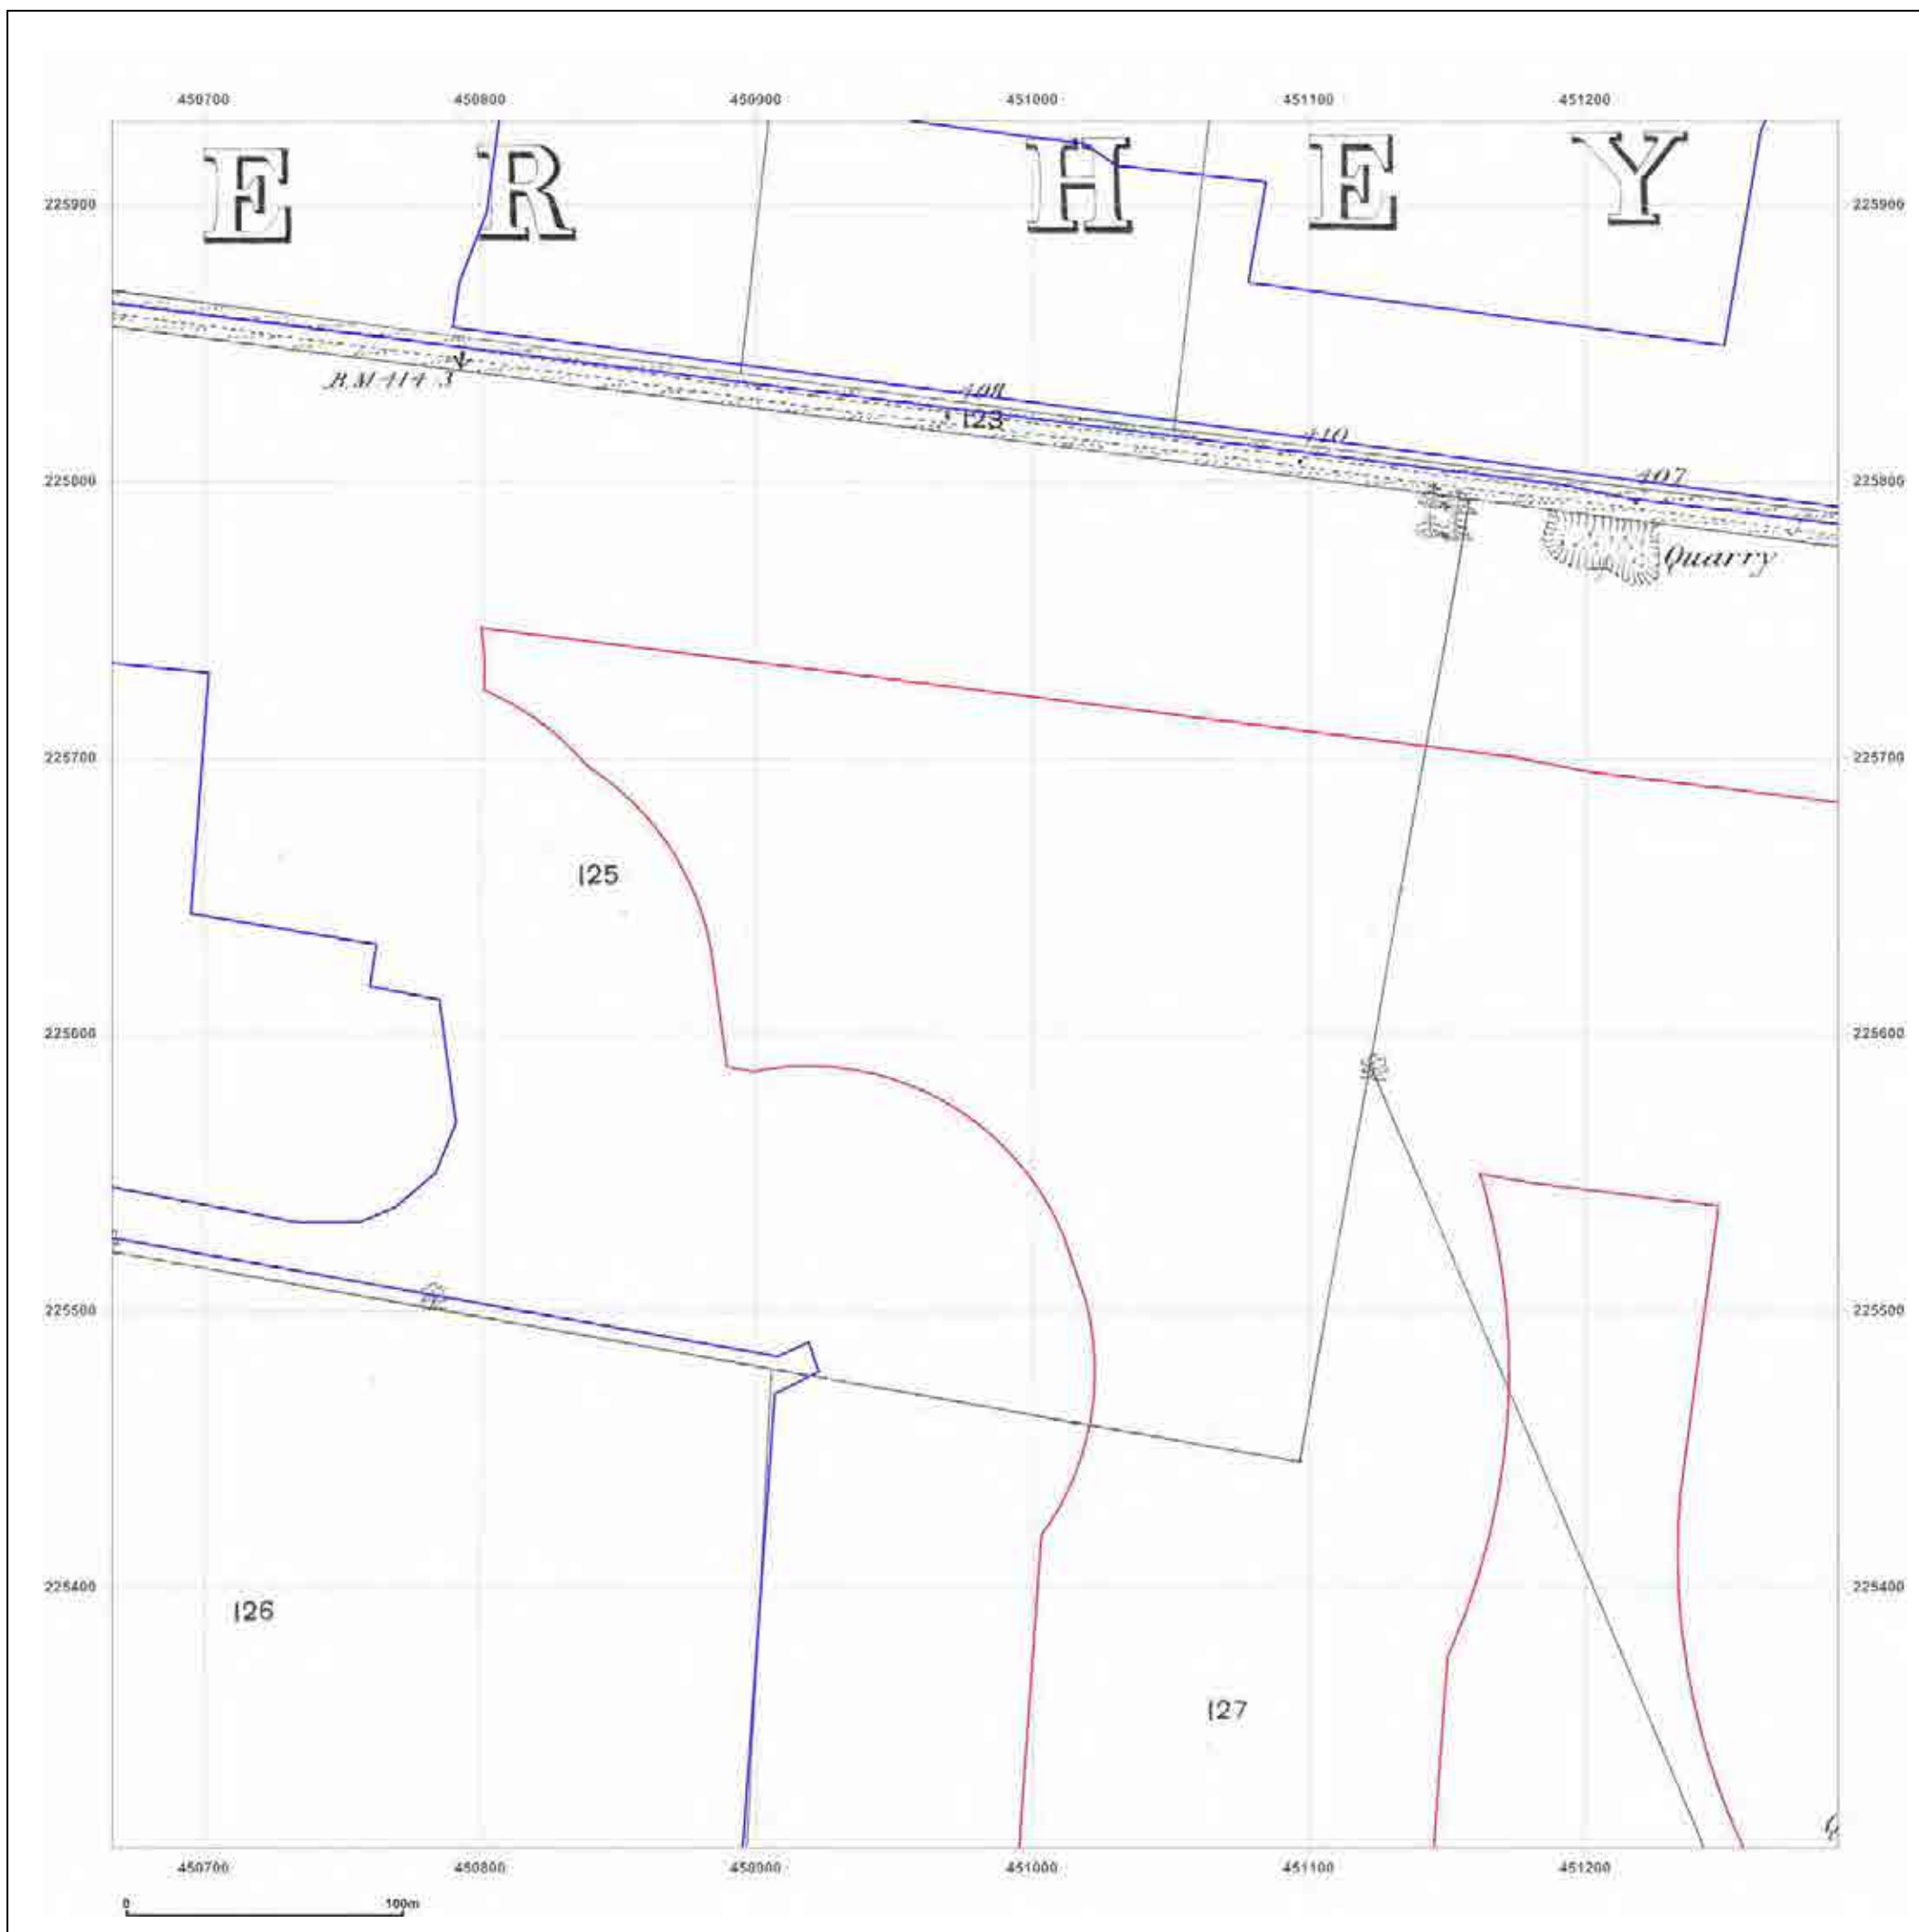

Site Details:

HEYFORD PARK HOUSE, 52
HEYFORD PARK, CAMP ROAD,
UPPER HEYFORD, OX25 5HD

Client Ref: Heyford_Park
Report Ref: GS-4227860_LS_3_2
Grid Ref: 450979, 225618

Map Name: County Series

Map date: 1881

Scale: 1:2,500

Printed at: 1:2,500

Surveyed 1881
Revised 1881
Edition N/A
Copyright N/A
Levelled N/A

Produced by
Groundsure Insights
T: 08444 159000
E: info@groundsure.com
W: www.groundsure.com

© Crown copyright and database rights 2015 Ordnance Survey 100035207

Production date: 04 September 2017

To view map legend click here [Legend](#)