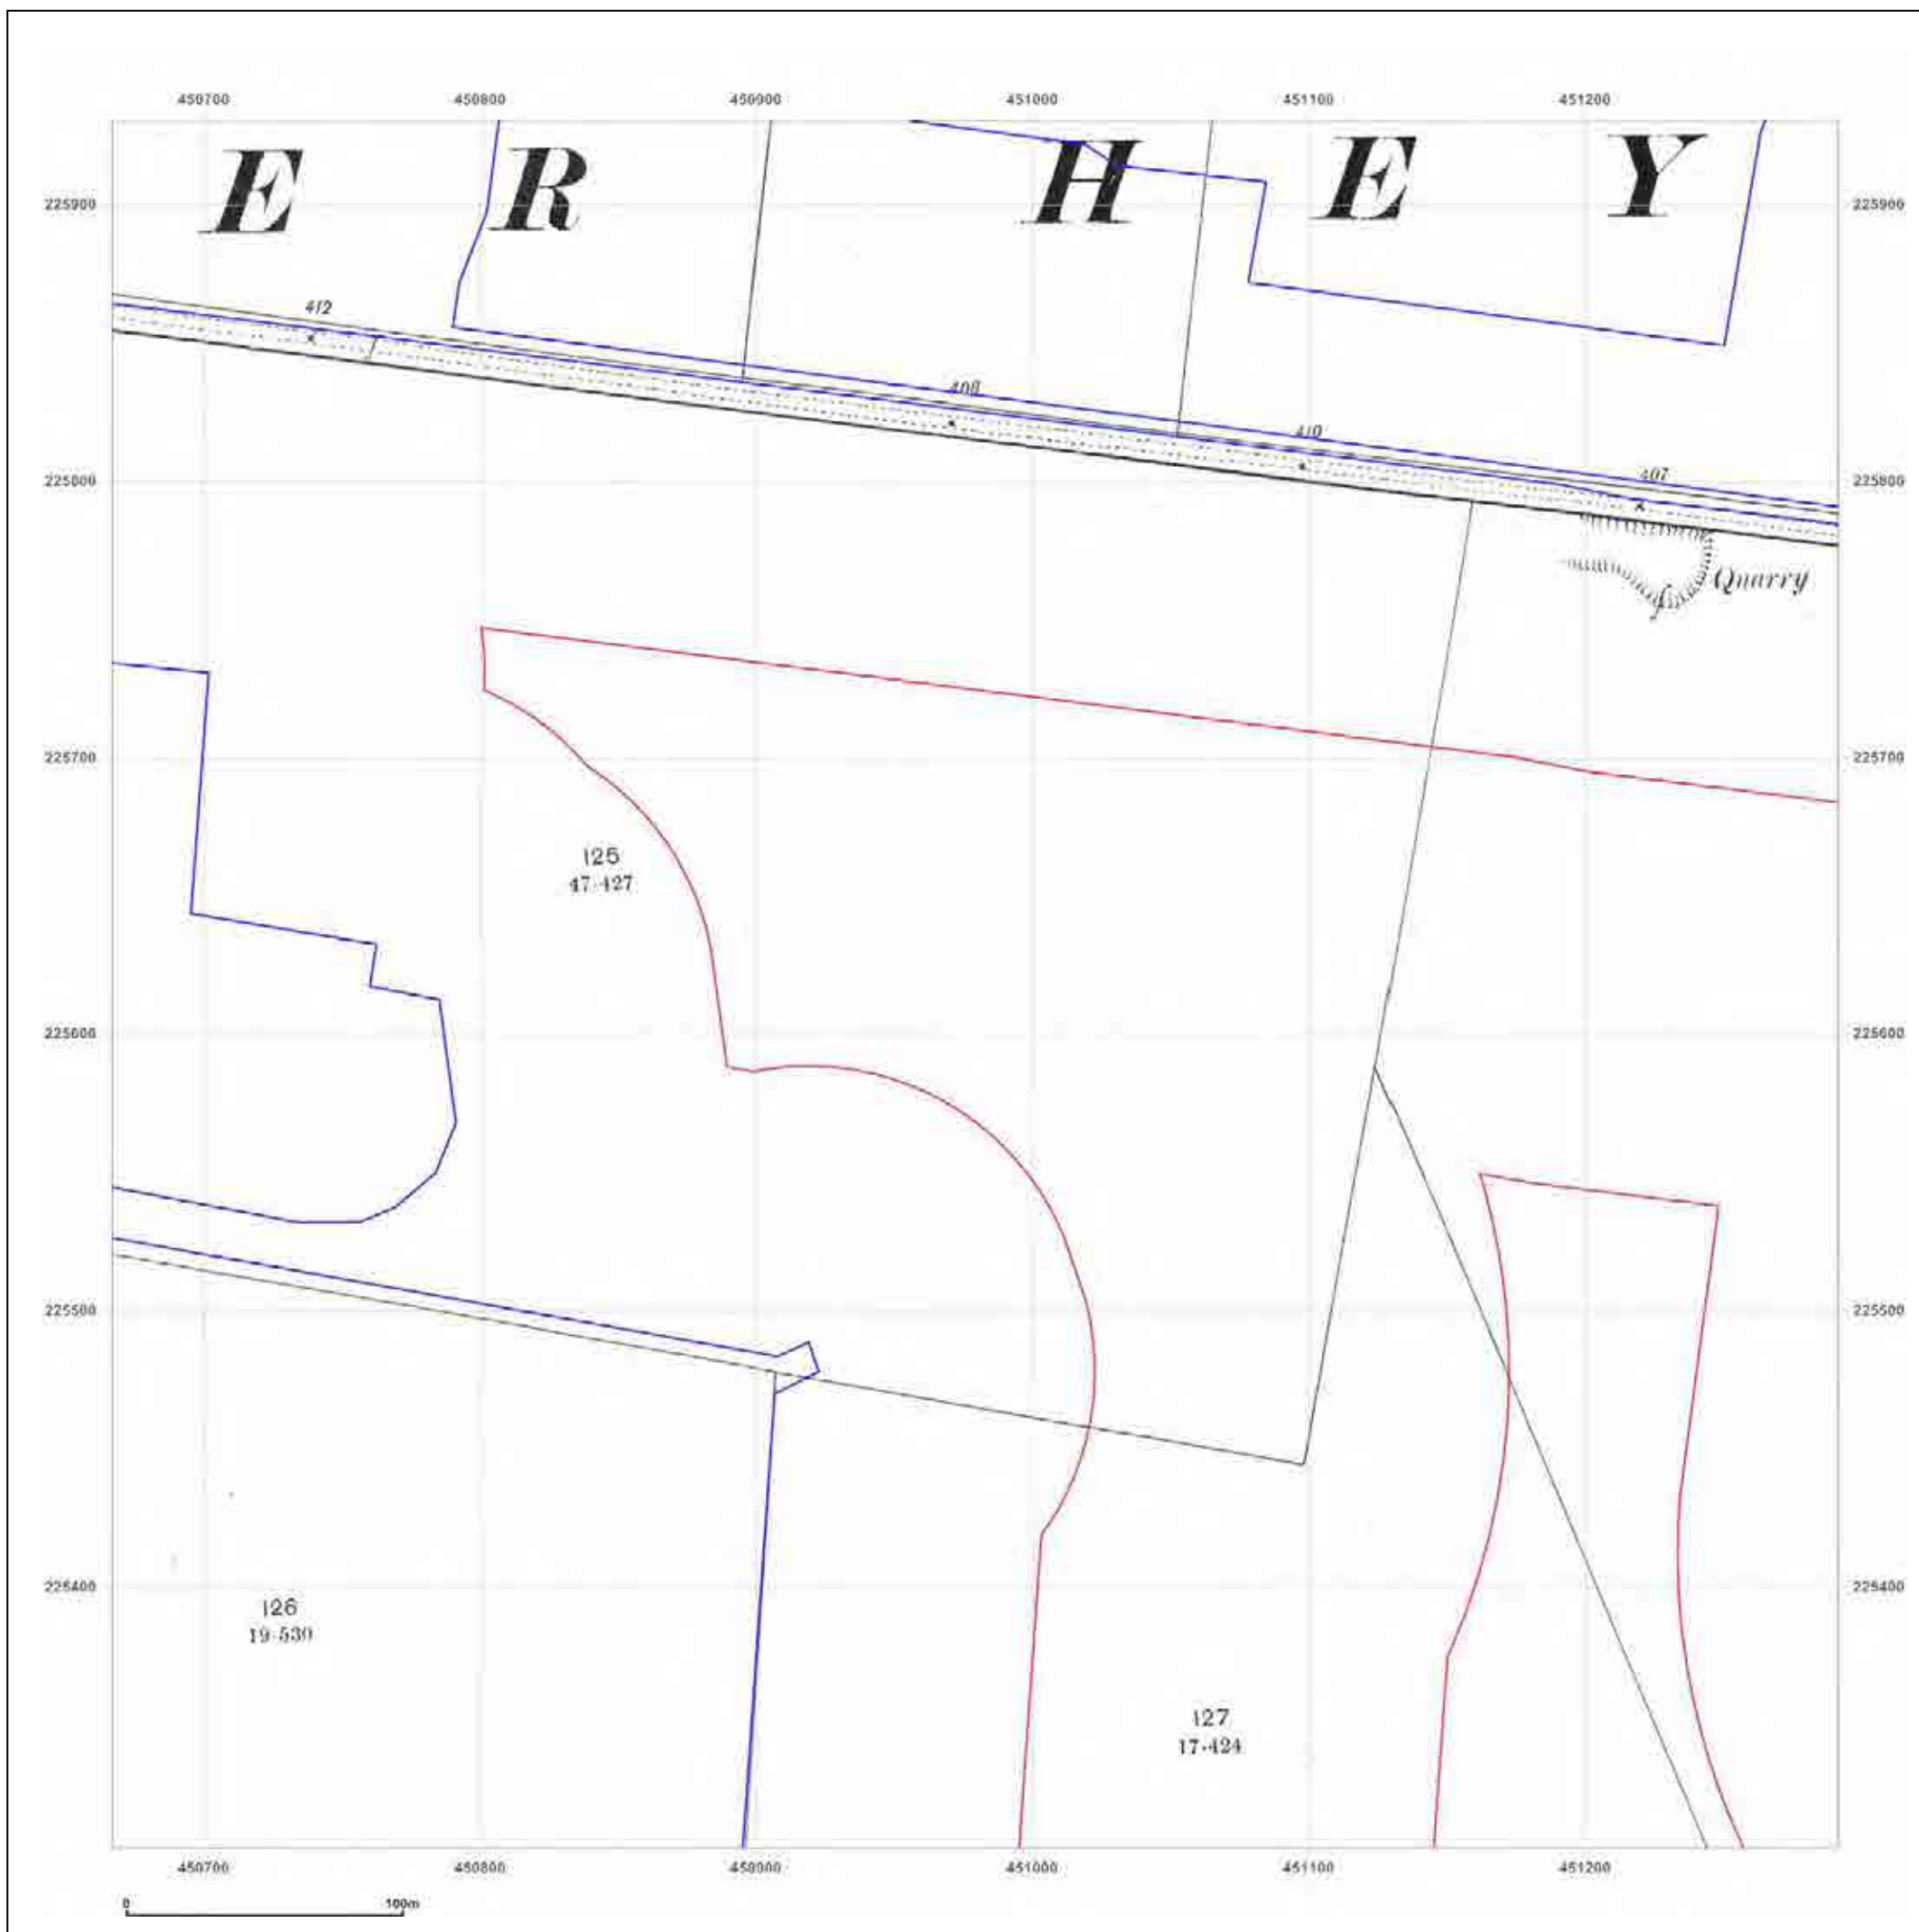

Site Details:

HEYFORD PARK HOUSE, 52
HEYFORD PARK, CAMP ROAD,
UPPER HEYFORD, OX25 5HD

Client Ref: Heyford_Park
Report Ref: GS-4227860_LS_3_2
Grid Ref: 450979, 225618

Map Name: County Series

Map date: 1900

Scale: 1:2,500

Printed at: 1:2,500

Surveyed 1900
Revised 1900
Edition N/A
Copyright N/A
Levelled N/A

Produced by
Groundsure Insights
T: 08444 159000
E: info@groundsure.com
W: www.groundsure.com

© Crown copyright and database rights 2015 Ordnance Survey 100035207

Production date: 04 September 2017

To view map legend click here [Legend](#)