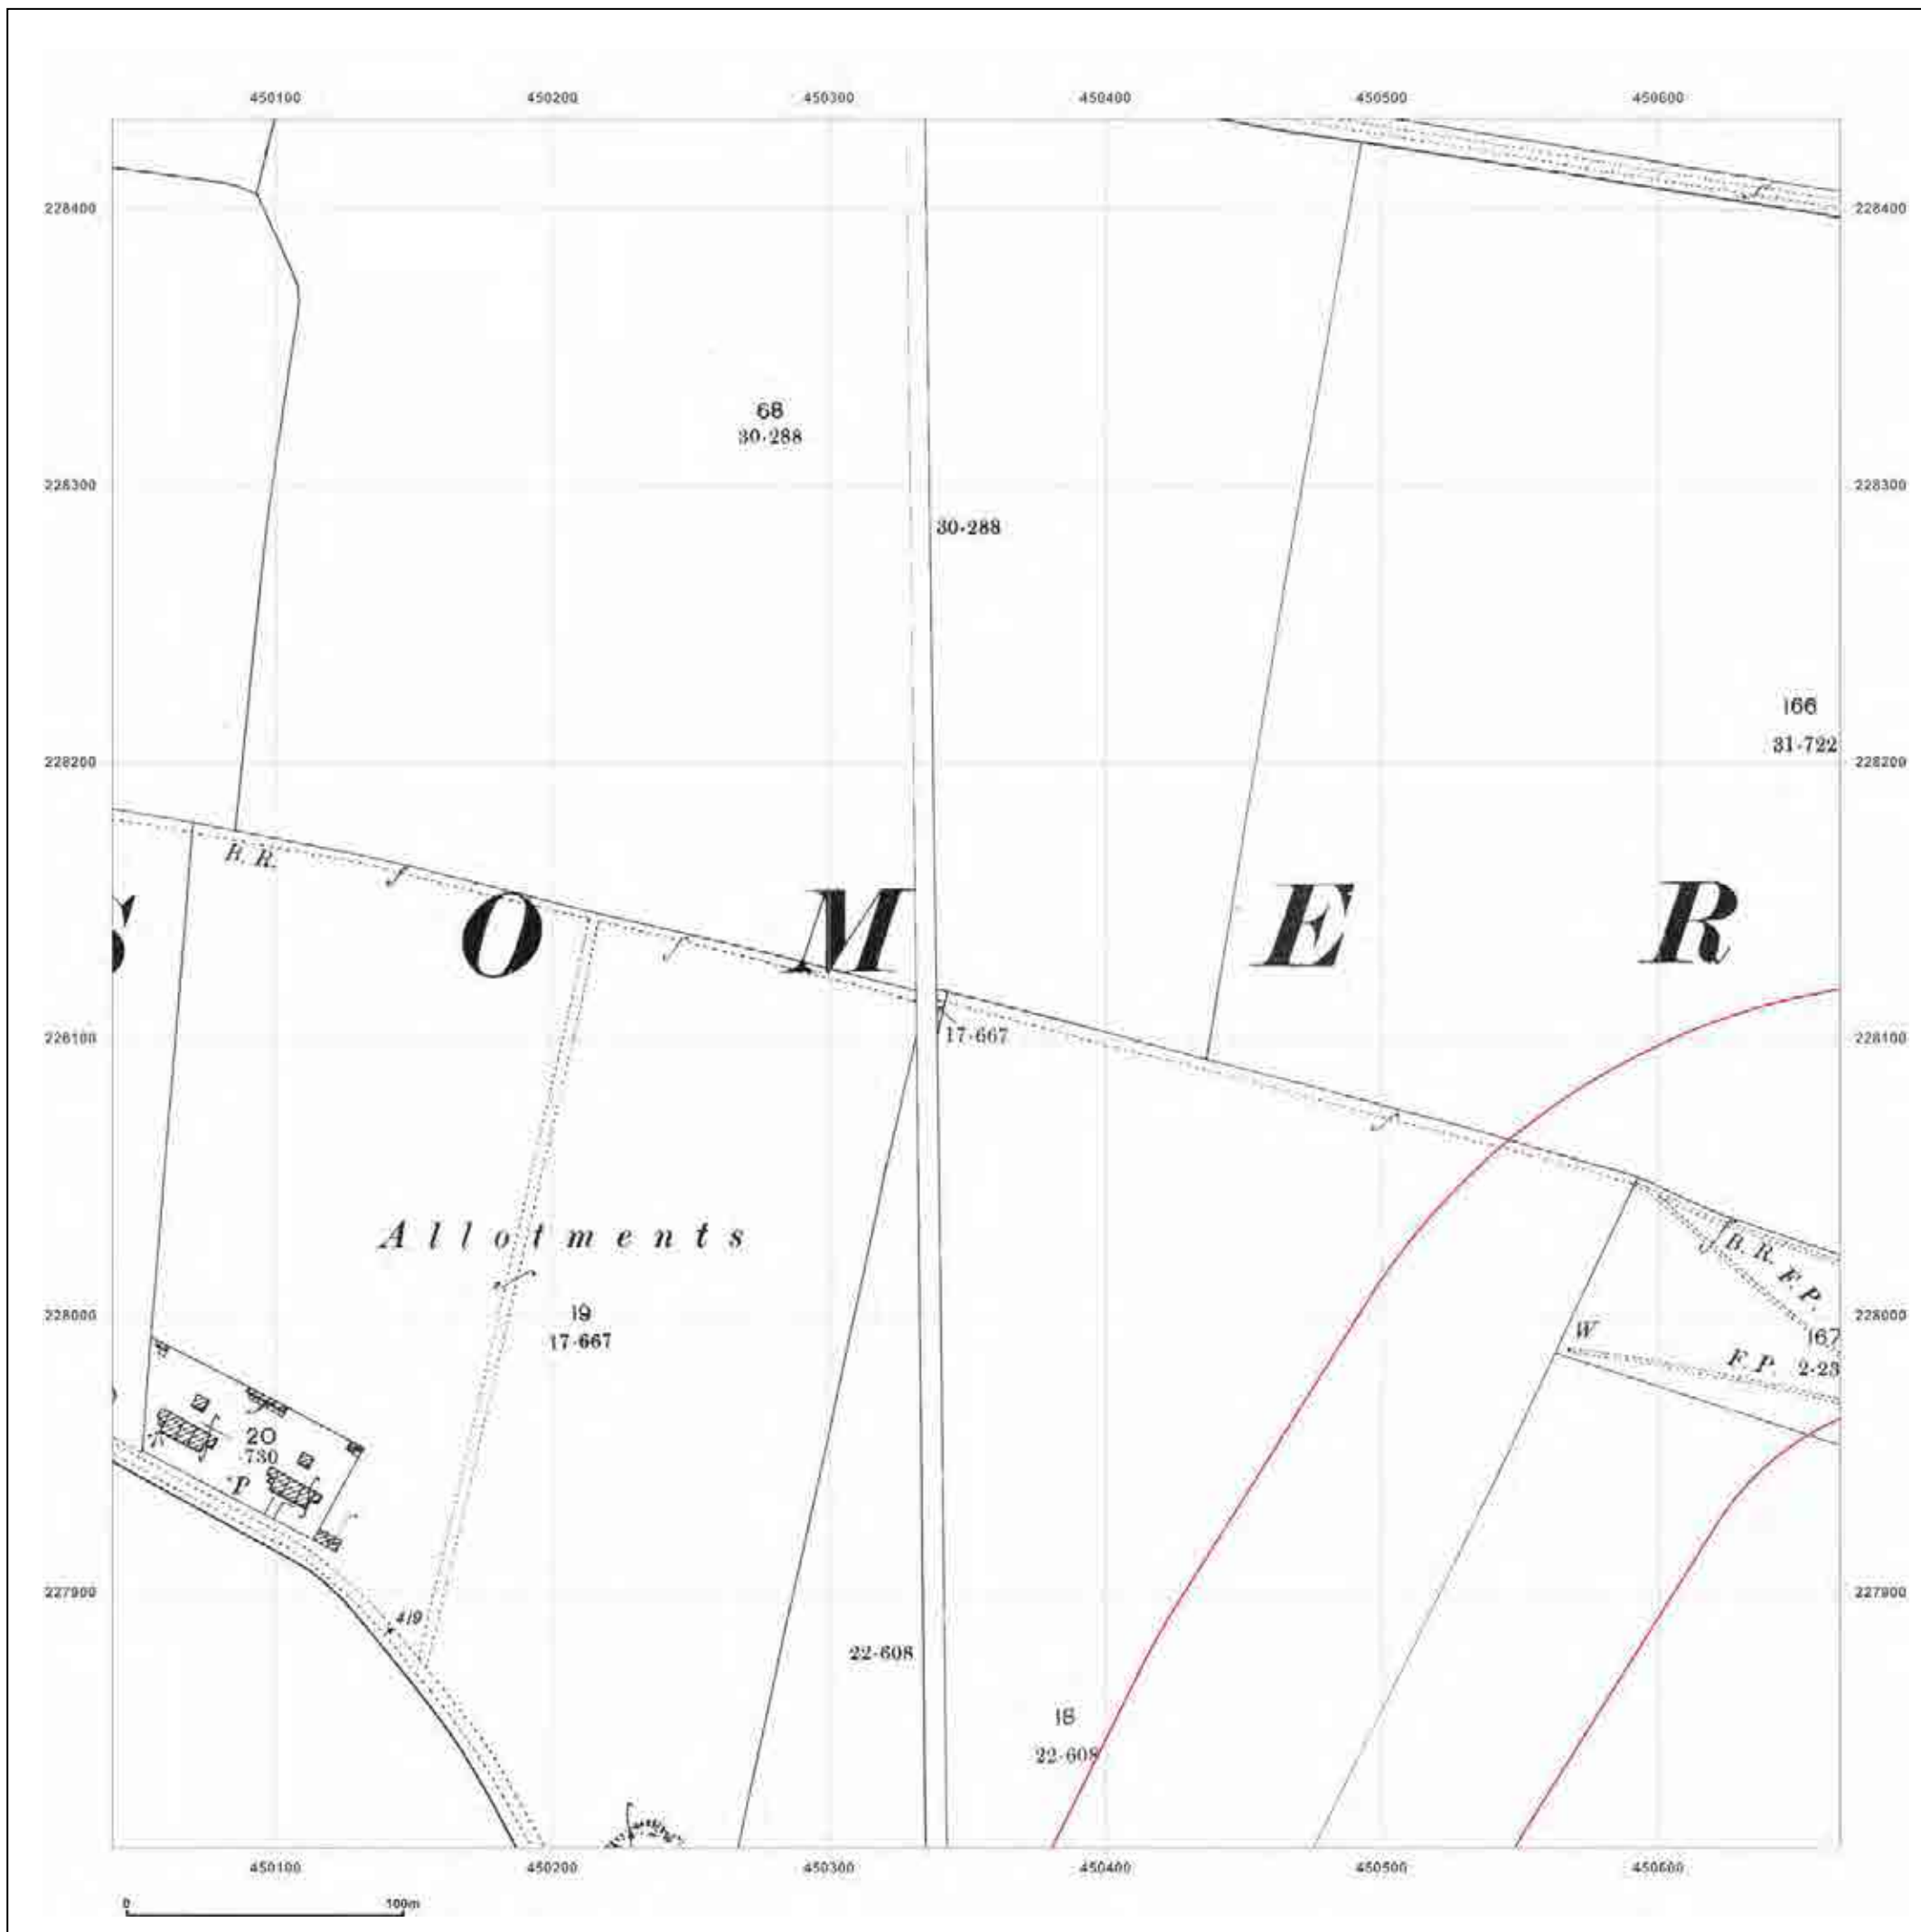

Site Details:

HEYFORD PARK HOUSE, 52
HEYFORD PARK, CAMP ROAD,
UPPER HEYFORD, OX25 5HD

Client Ref: Heyford_Park
Report Ref: GS-4227860_LS_2_6
Grid Ref: 450353, 228120

Map Name: County Series

Map date: 1900

Scale: 1:2,500

Printed at: 1:2,500