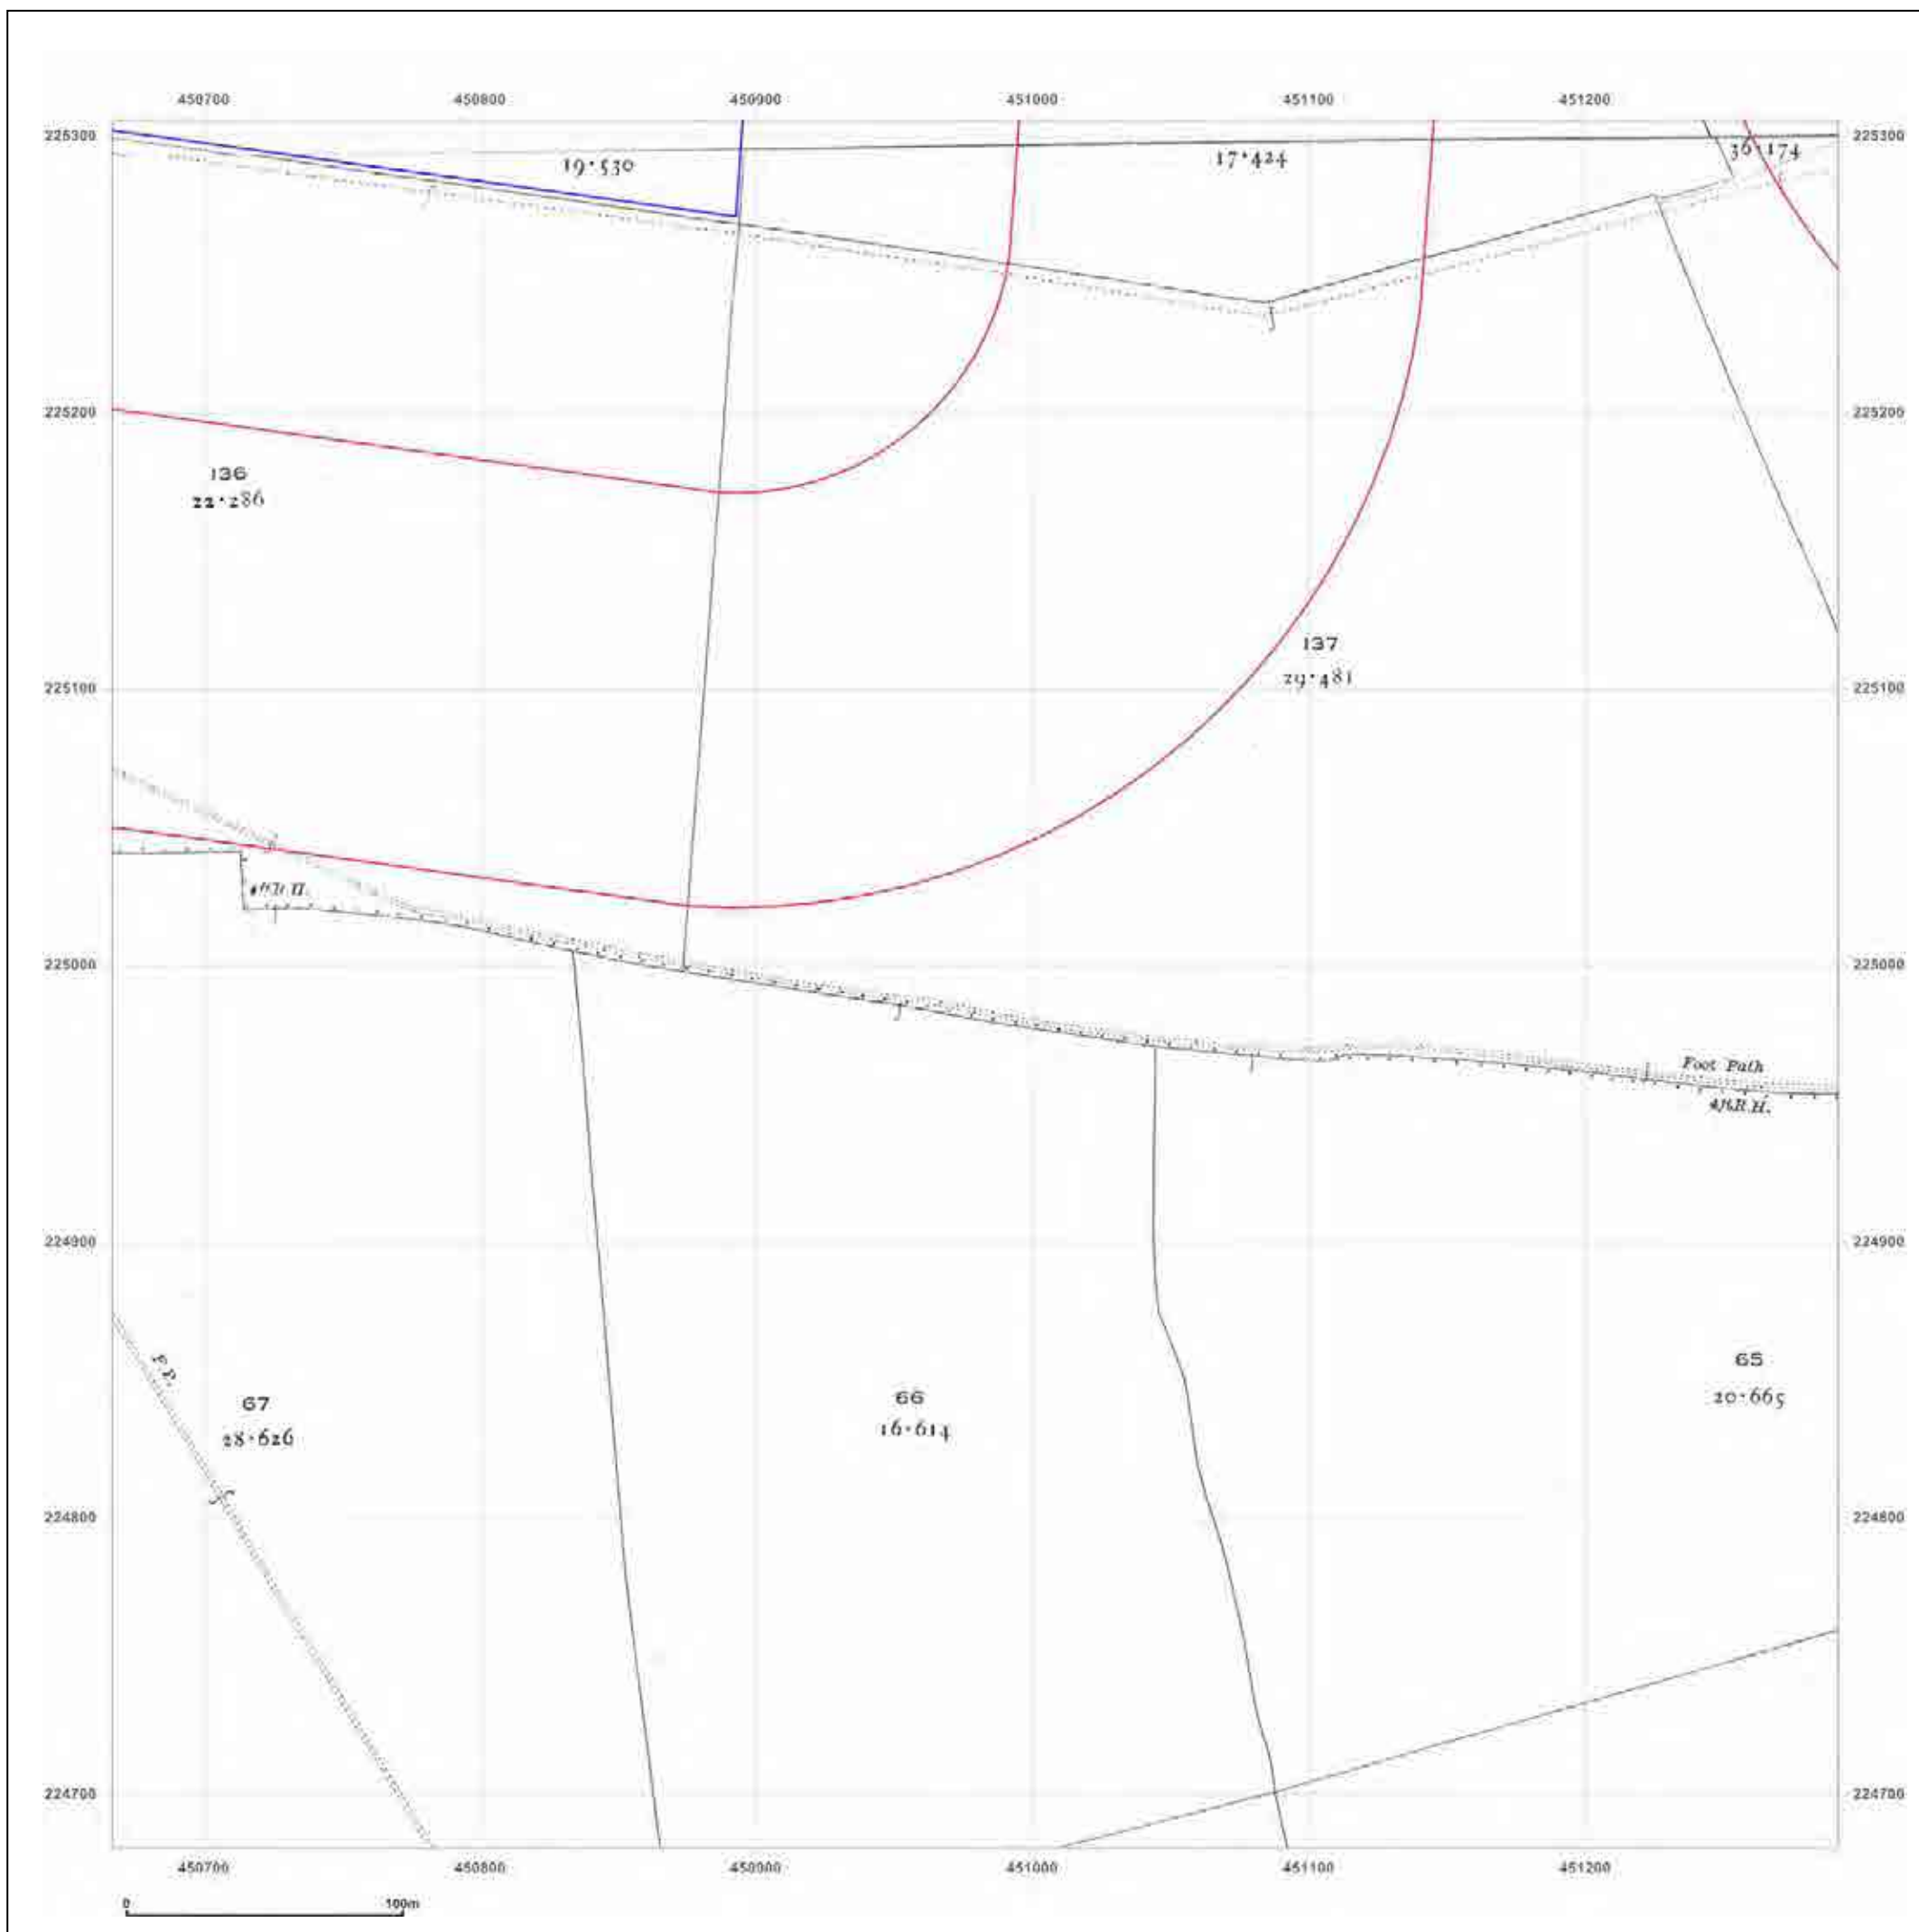

Site Details:

HEYFORD PARK HOUSE, 52
HEYFORD PARK, CAMP ROAD,
UPPER HEYFORD, OX25 5HD

Client Ref: Heyford_Park
Report Ref: GS-4227860_LS_3_1
Grid Ref: 450979, 224993

Map Name: County Series

Map date: 1922

Scale: 1:2,500

Printed at: 1:2,500

Surveyed 1922
Revised 1922
Edition N/A
Copyright N/A
Levelled N/A

Surveyed 1922
Revised 1922
Edition N/A
Copyright N/A
Levelled N/A

Produced by
Groundsure Insights
T: 08444 159000
E: info@groundsure.com
W: www.groundsure.com

© Crown copyright and database rights 2015 Ordnance Survey 100035207

Production date: 04 September 2017

To view map legend click here [Legend](#)