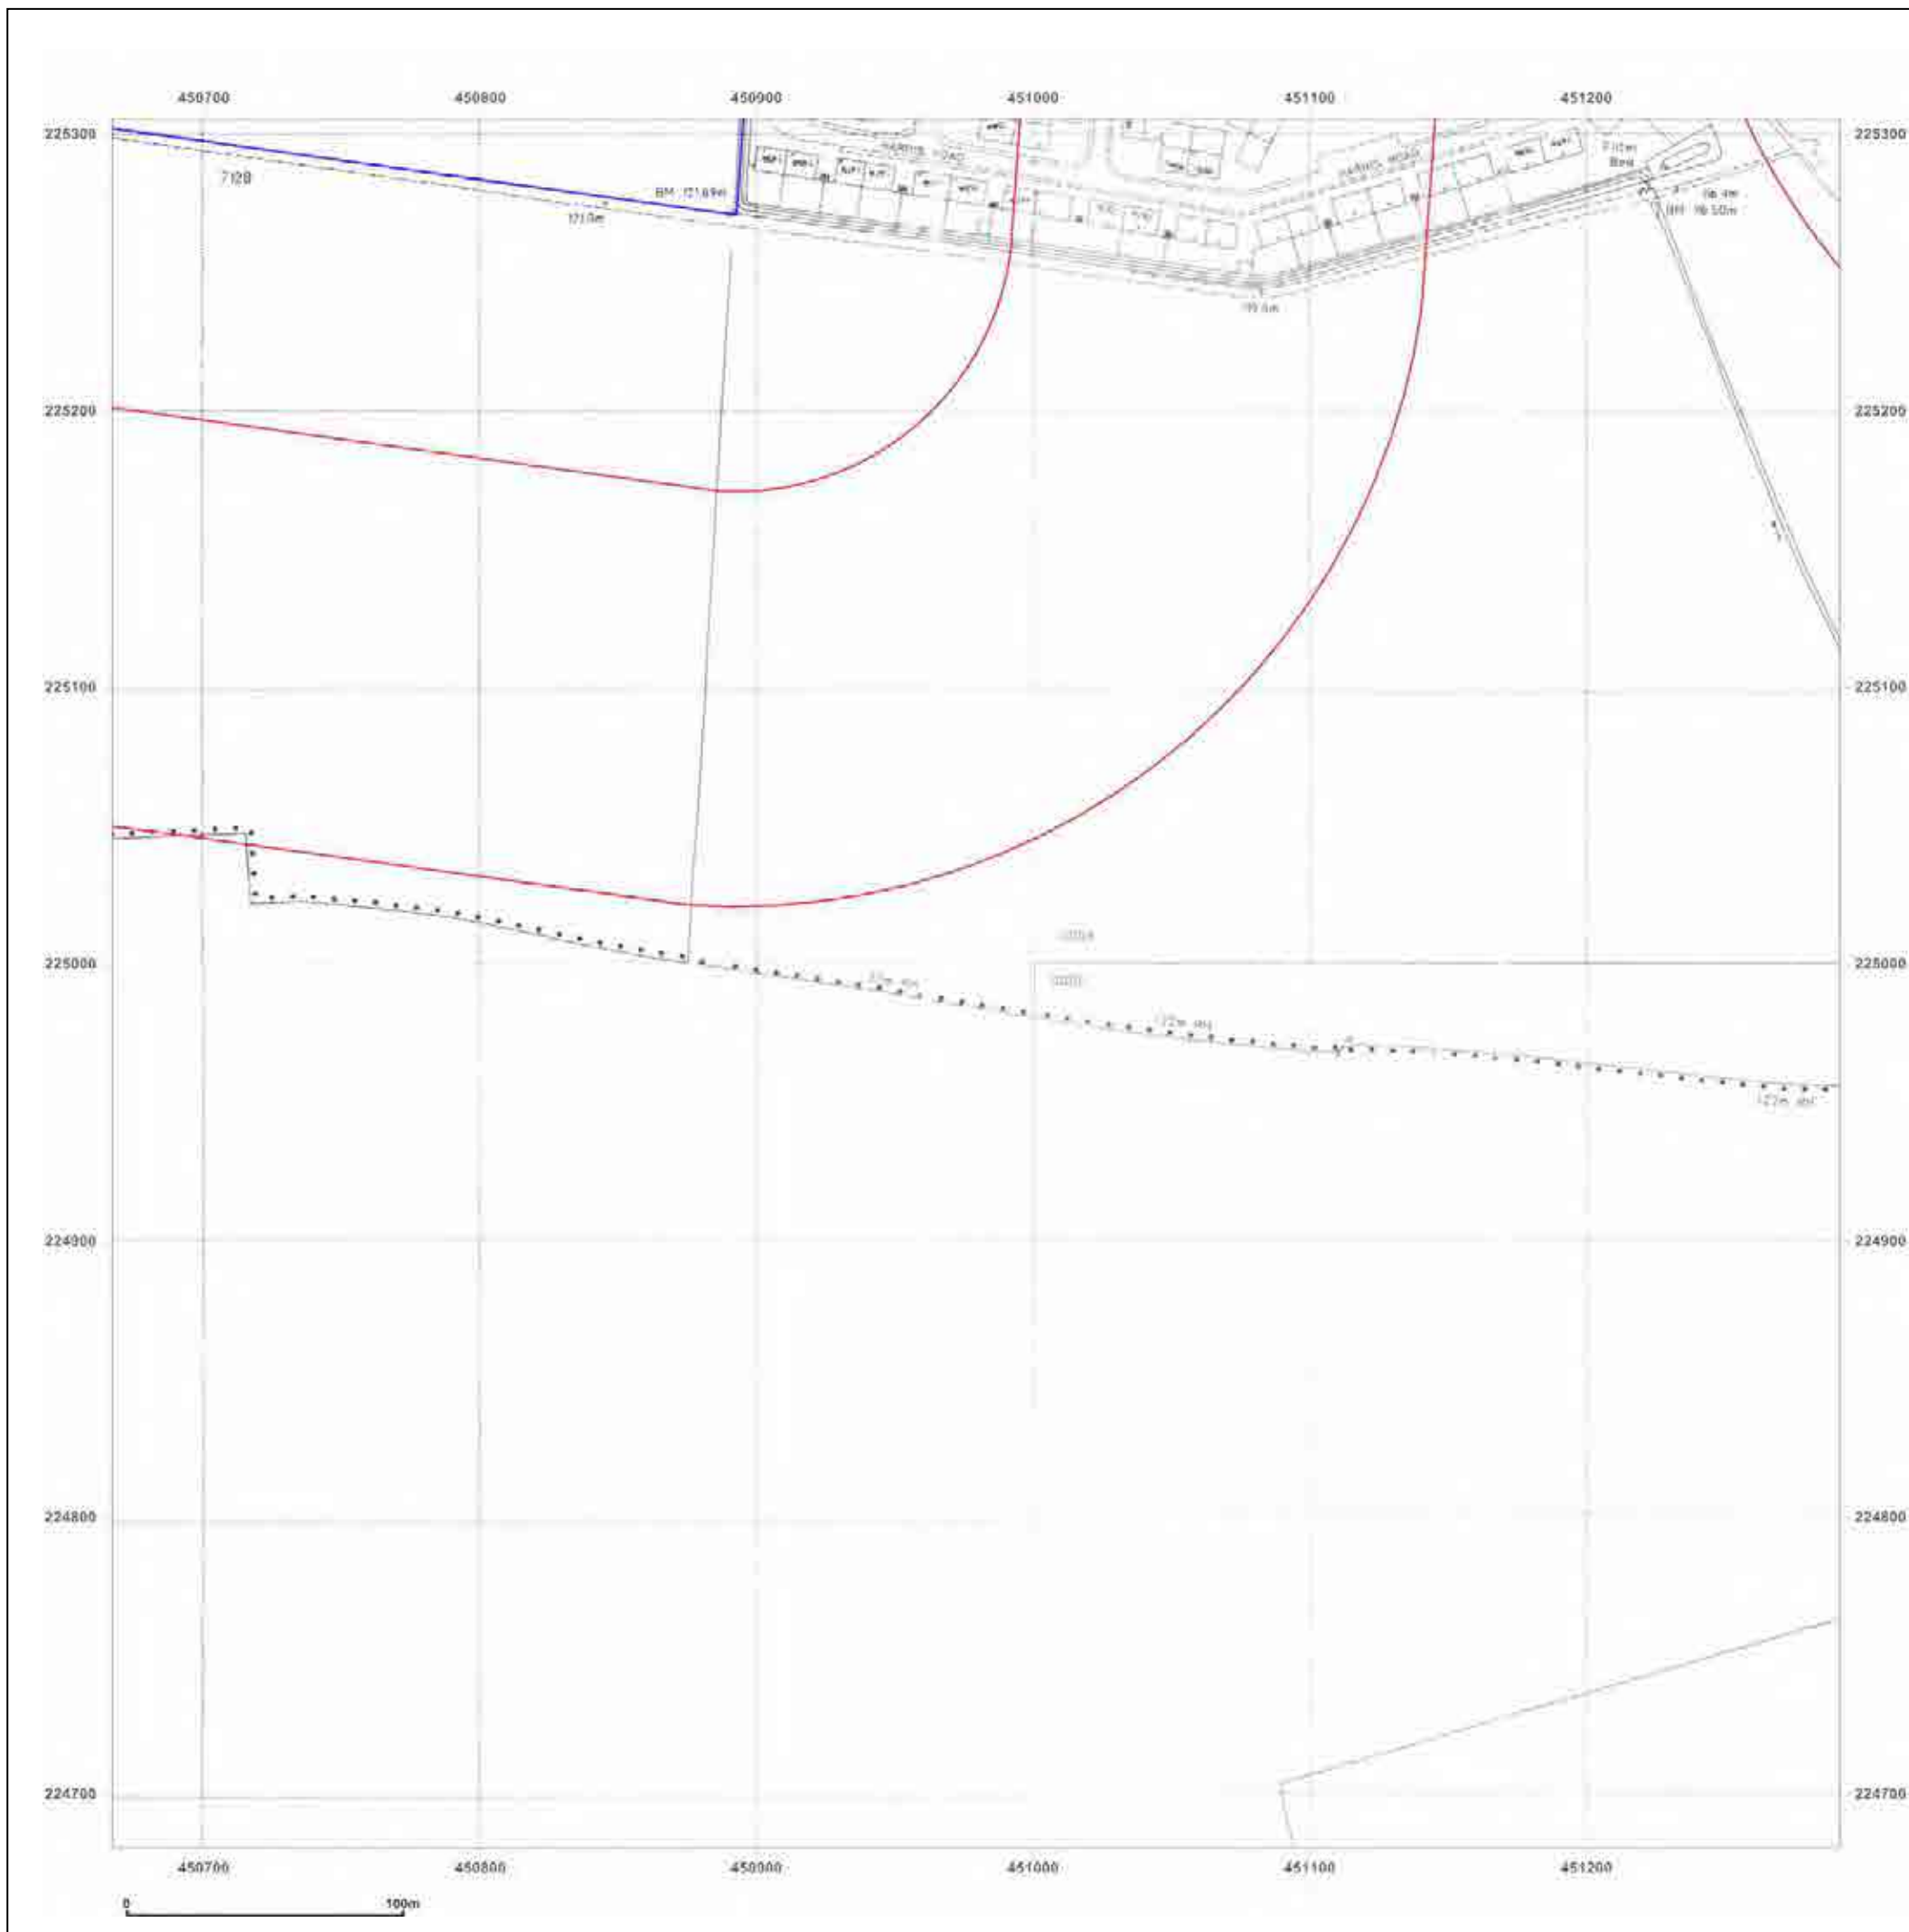

Site Details:

HEYFORD PARK HOUSE, 52
HEYFORD PARK, CAMP ROAD,
UPPER HEYFORD, OX25 5HD

Client Ref: Heyford_Park
Report Ref: GS-4227860_LS_3_1
Grid Ref: 450979, 224993

Map Name: National Grid

Map date: 1994

Scale: 1:2,500

Printed at: 1:2,500

Surveyed 1994
Revised 1994
Edition N/A
Copyright N/A
Levelled N/A

Surveyed 1994
Revised 1994
Edition N/A
Copyright N/A
Levelled N/A

Surveyed 1994
Revised 1994
Edition N/A
Copyright N/A
Levelled N/A

Surveyed 1994
Revised 1994
Edition N/A
Copyright N/A
Levelled N/A

Produced by
Groundsure Insights
T: 08444 159000
E: info@groundsure.com
W: www.groundsure.com

© Crown copyright and database rights 2015 Ordnance Survey 100035207

Production date: 04 September 2017

To view map legend click here [Legend](#)