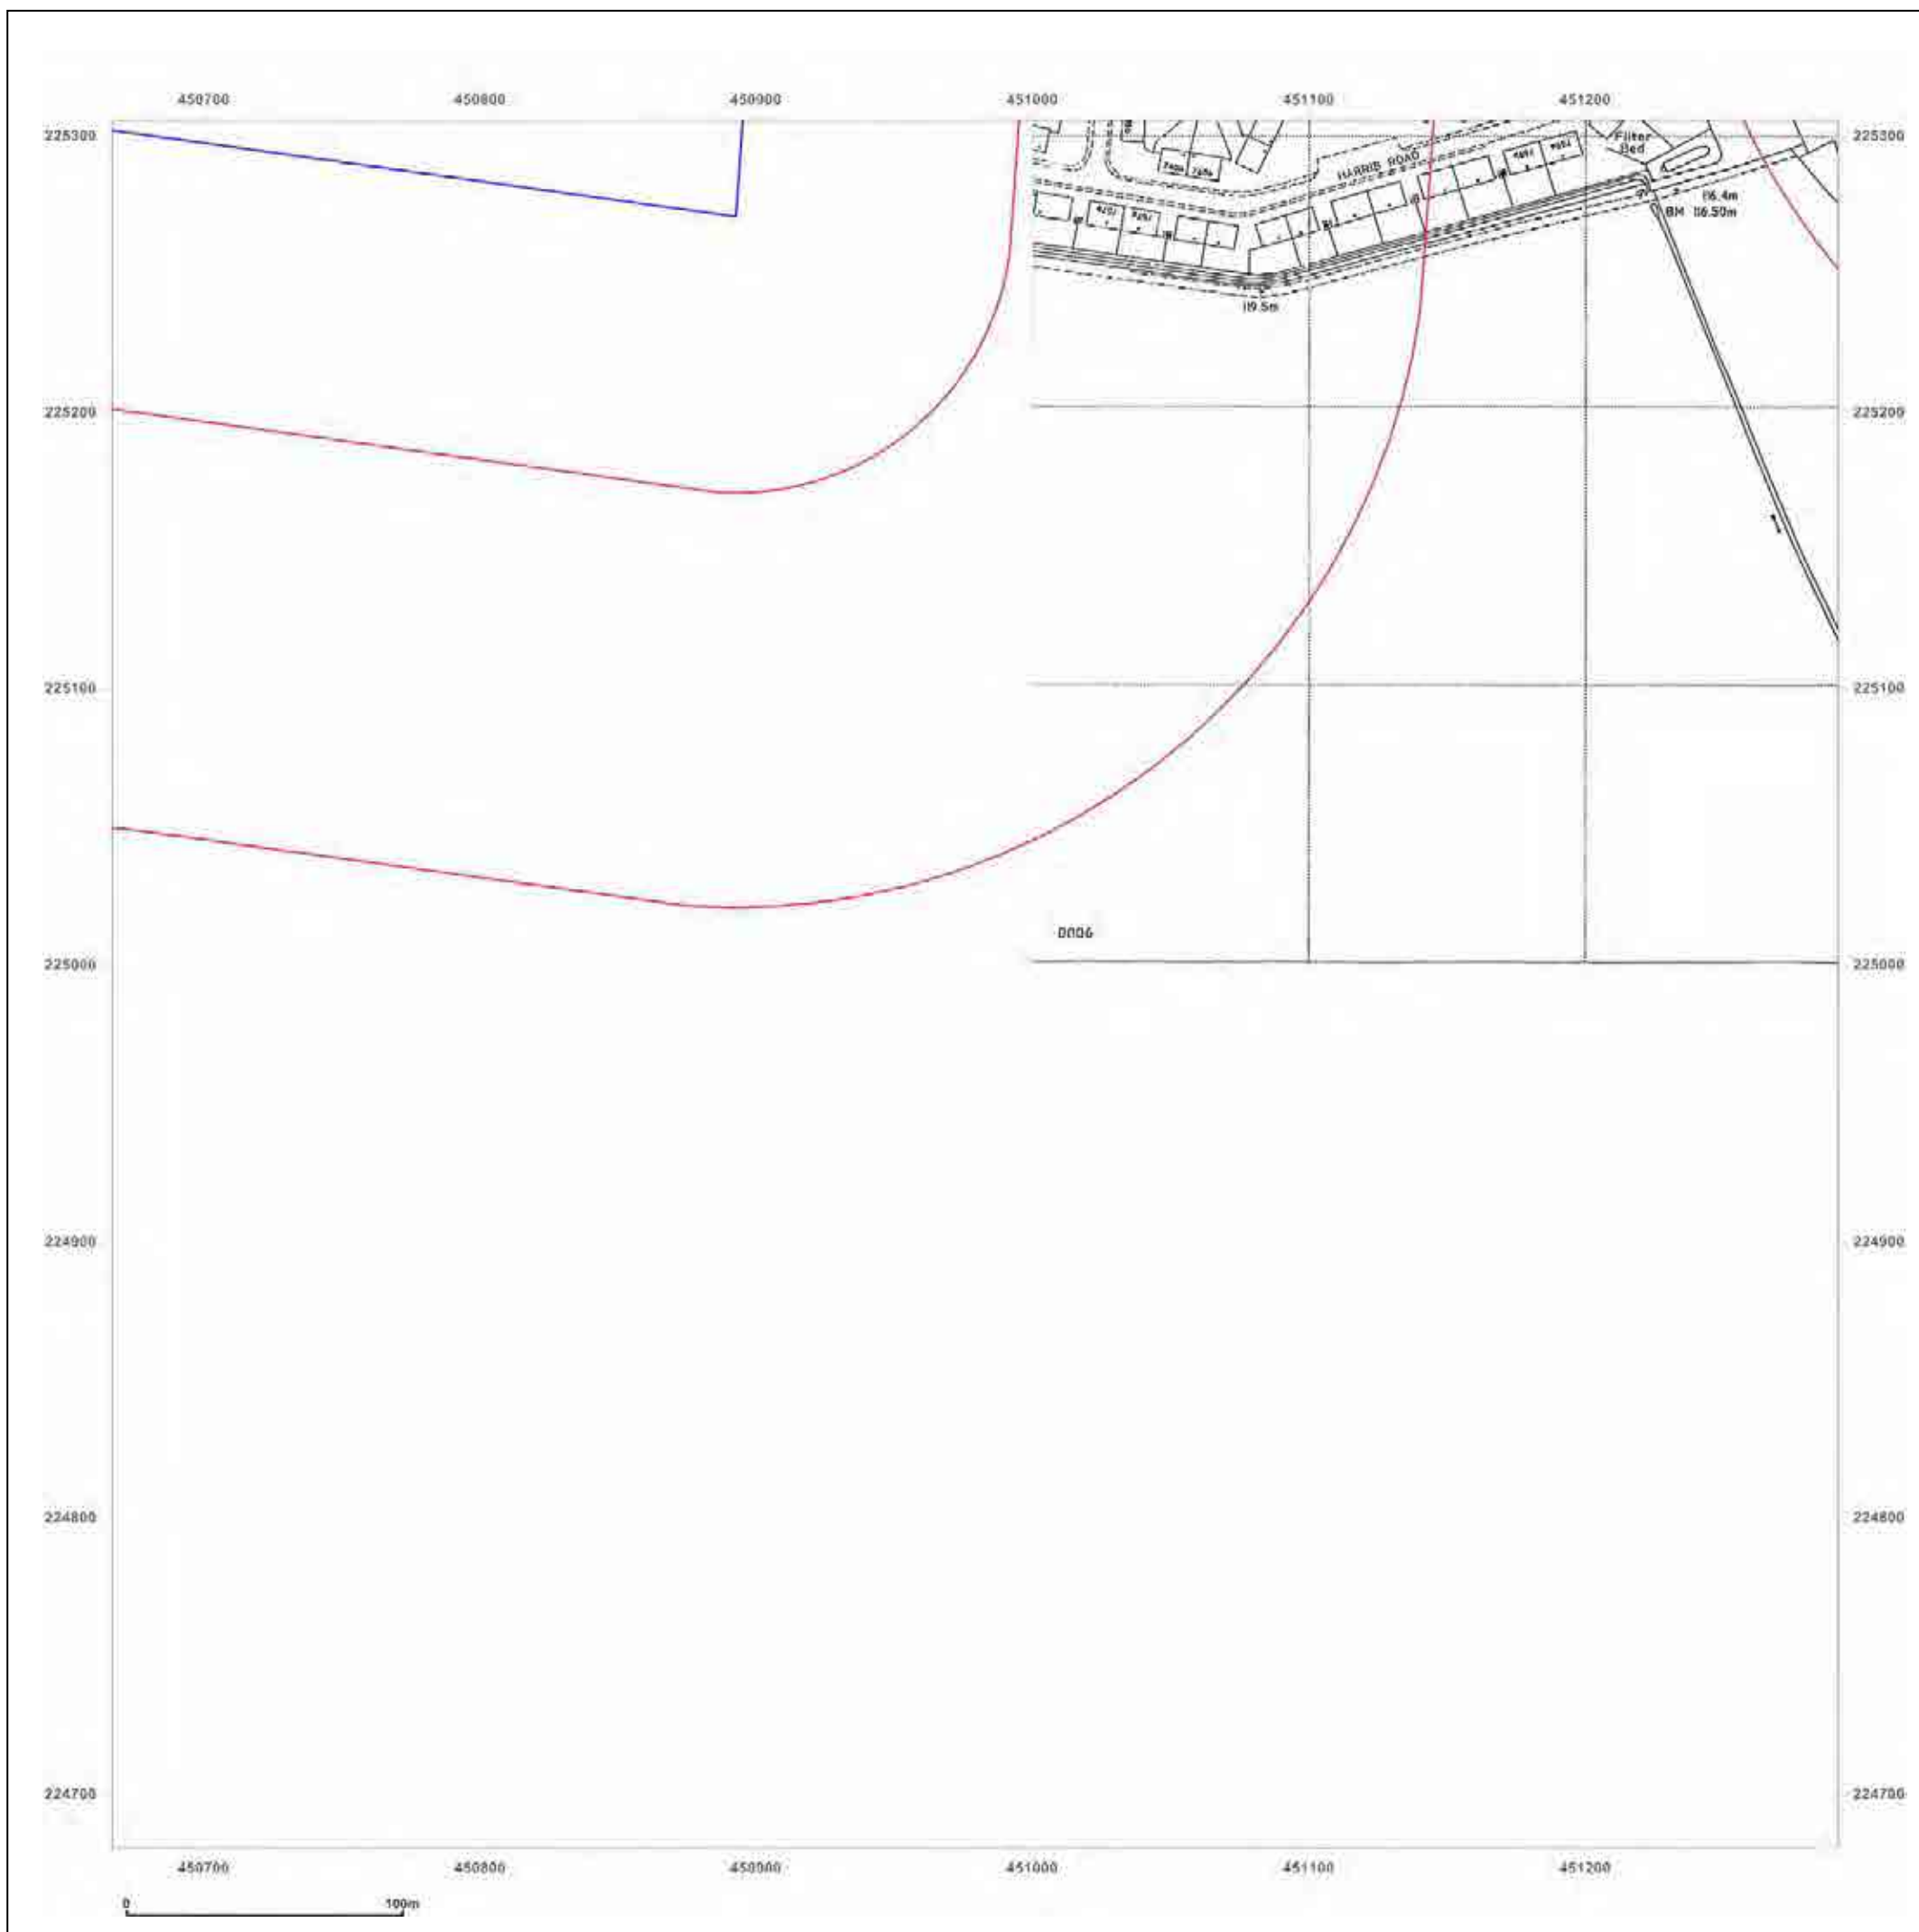

Produced by
Groundsure Insights
T: 08444 159000
E: info@groundsure.com
W: www.groundsure.com

© Crown copyright and database rights 2015 Ordnance Survey 100035207

Production date: 04 September 2017

To view map legend click here [Legend](#)