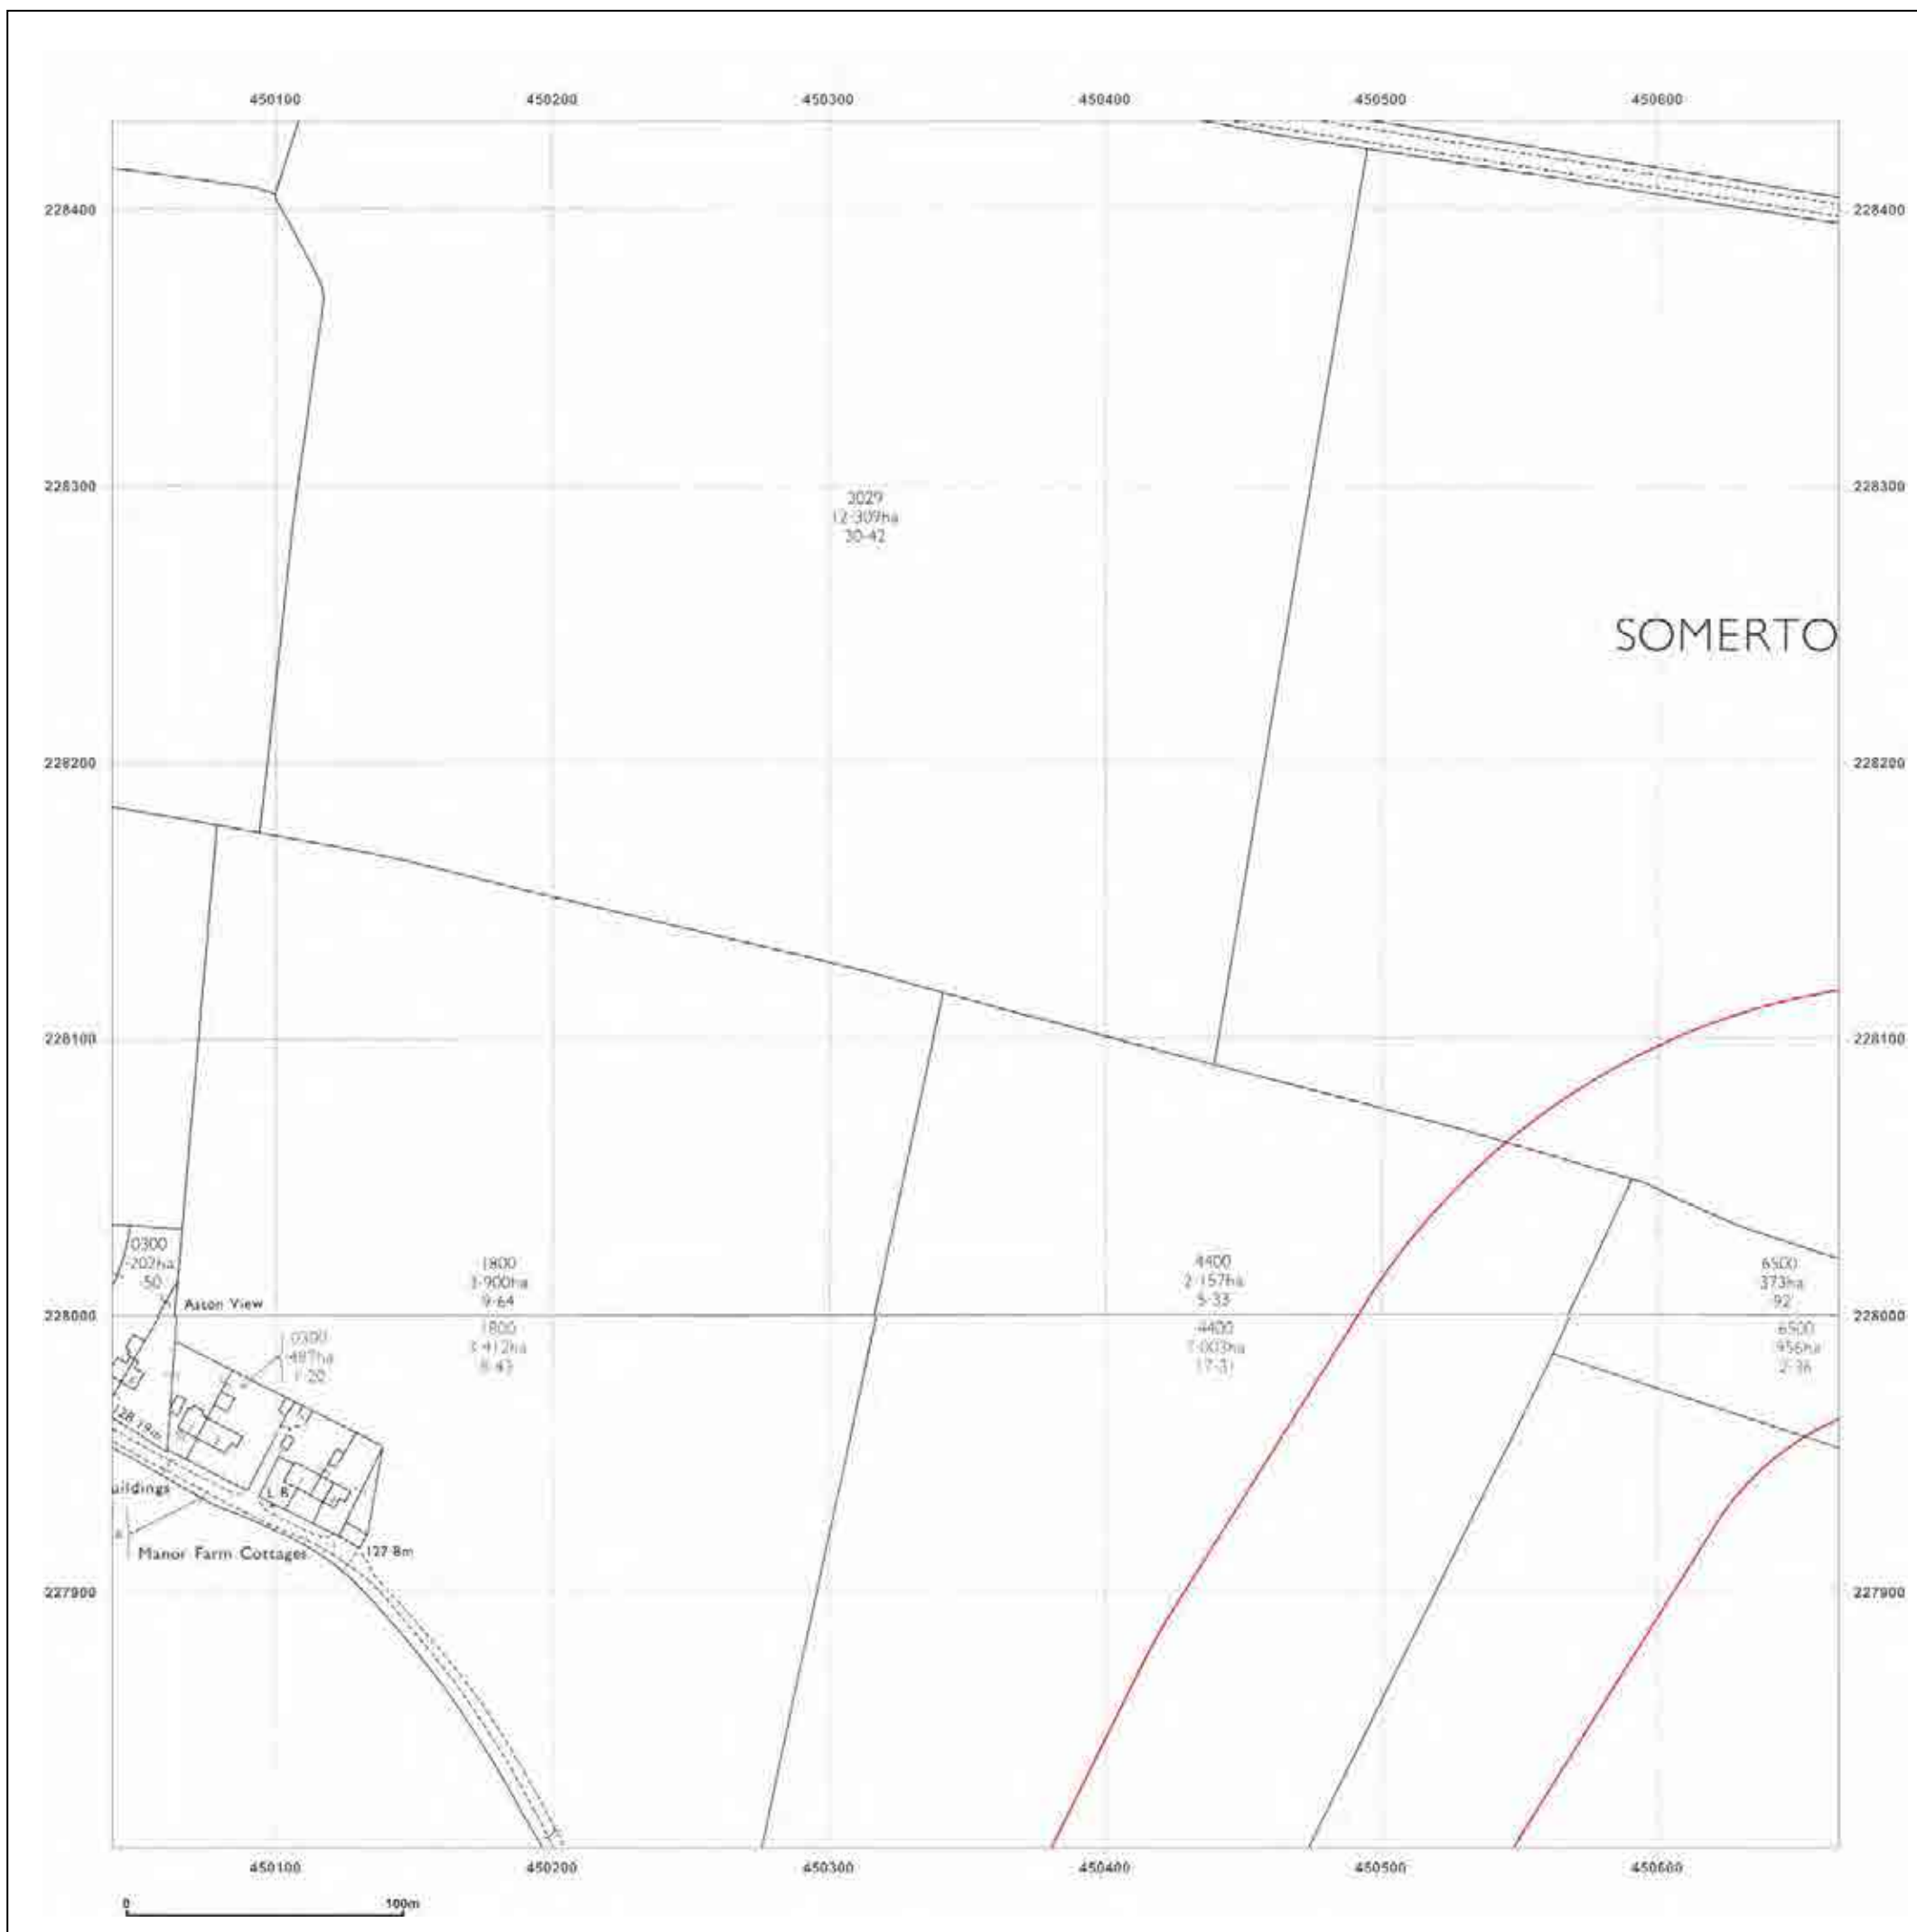

Produced by
Groundsure Insights
T: 08444 159000
E: info@groundsure.com
W: www.groundsure.com

© Crown copyright and database rights 2015 Ordnance Survey 100035207

Production date: 04 September 2017

To view map legend click here [Legend](#)