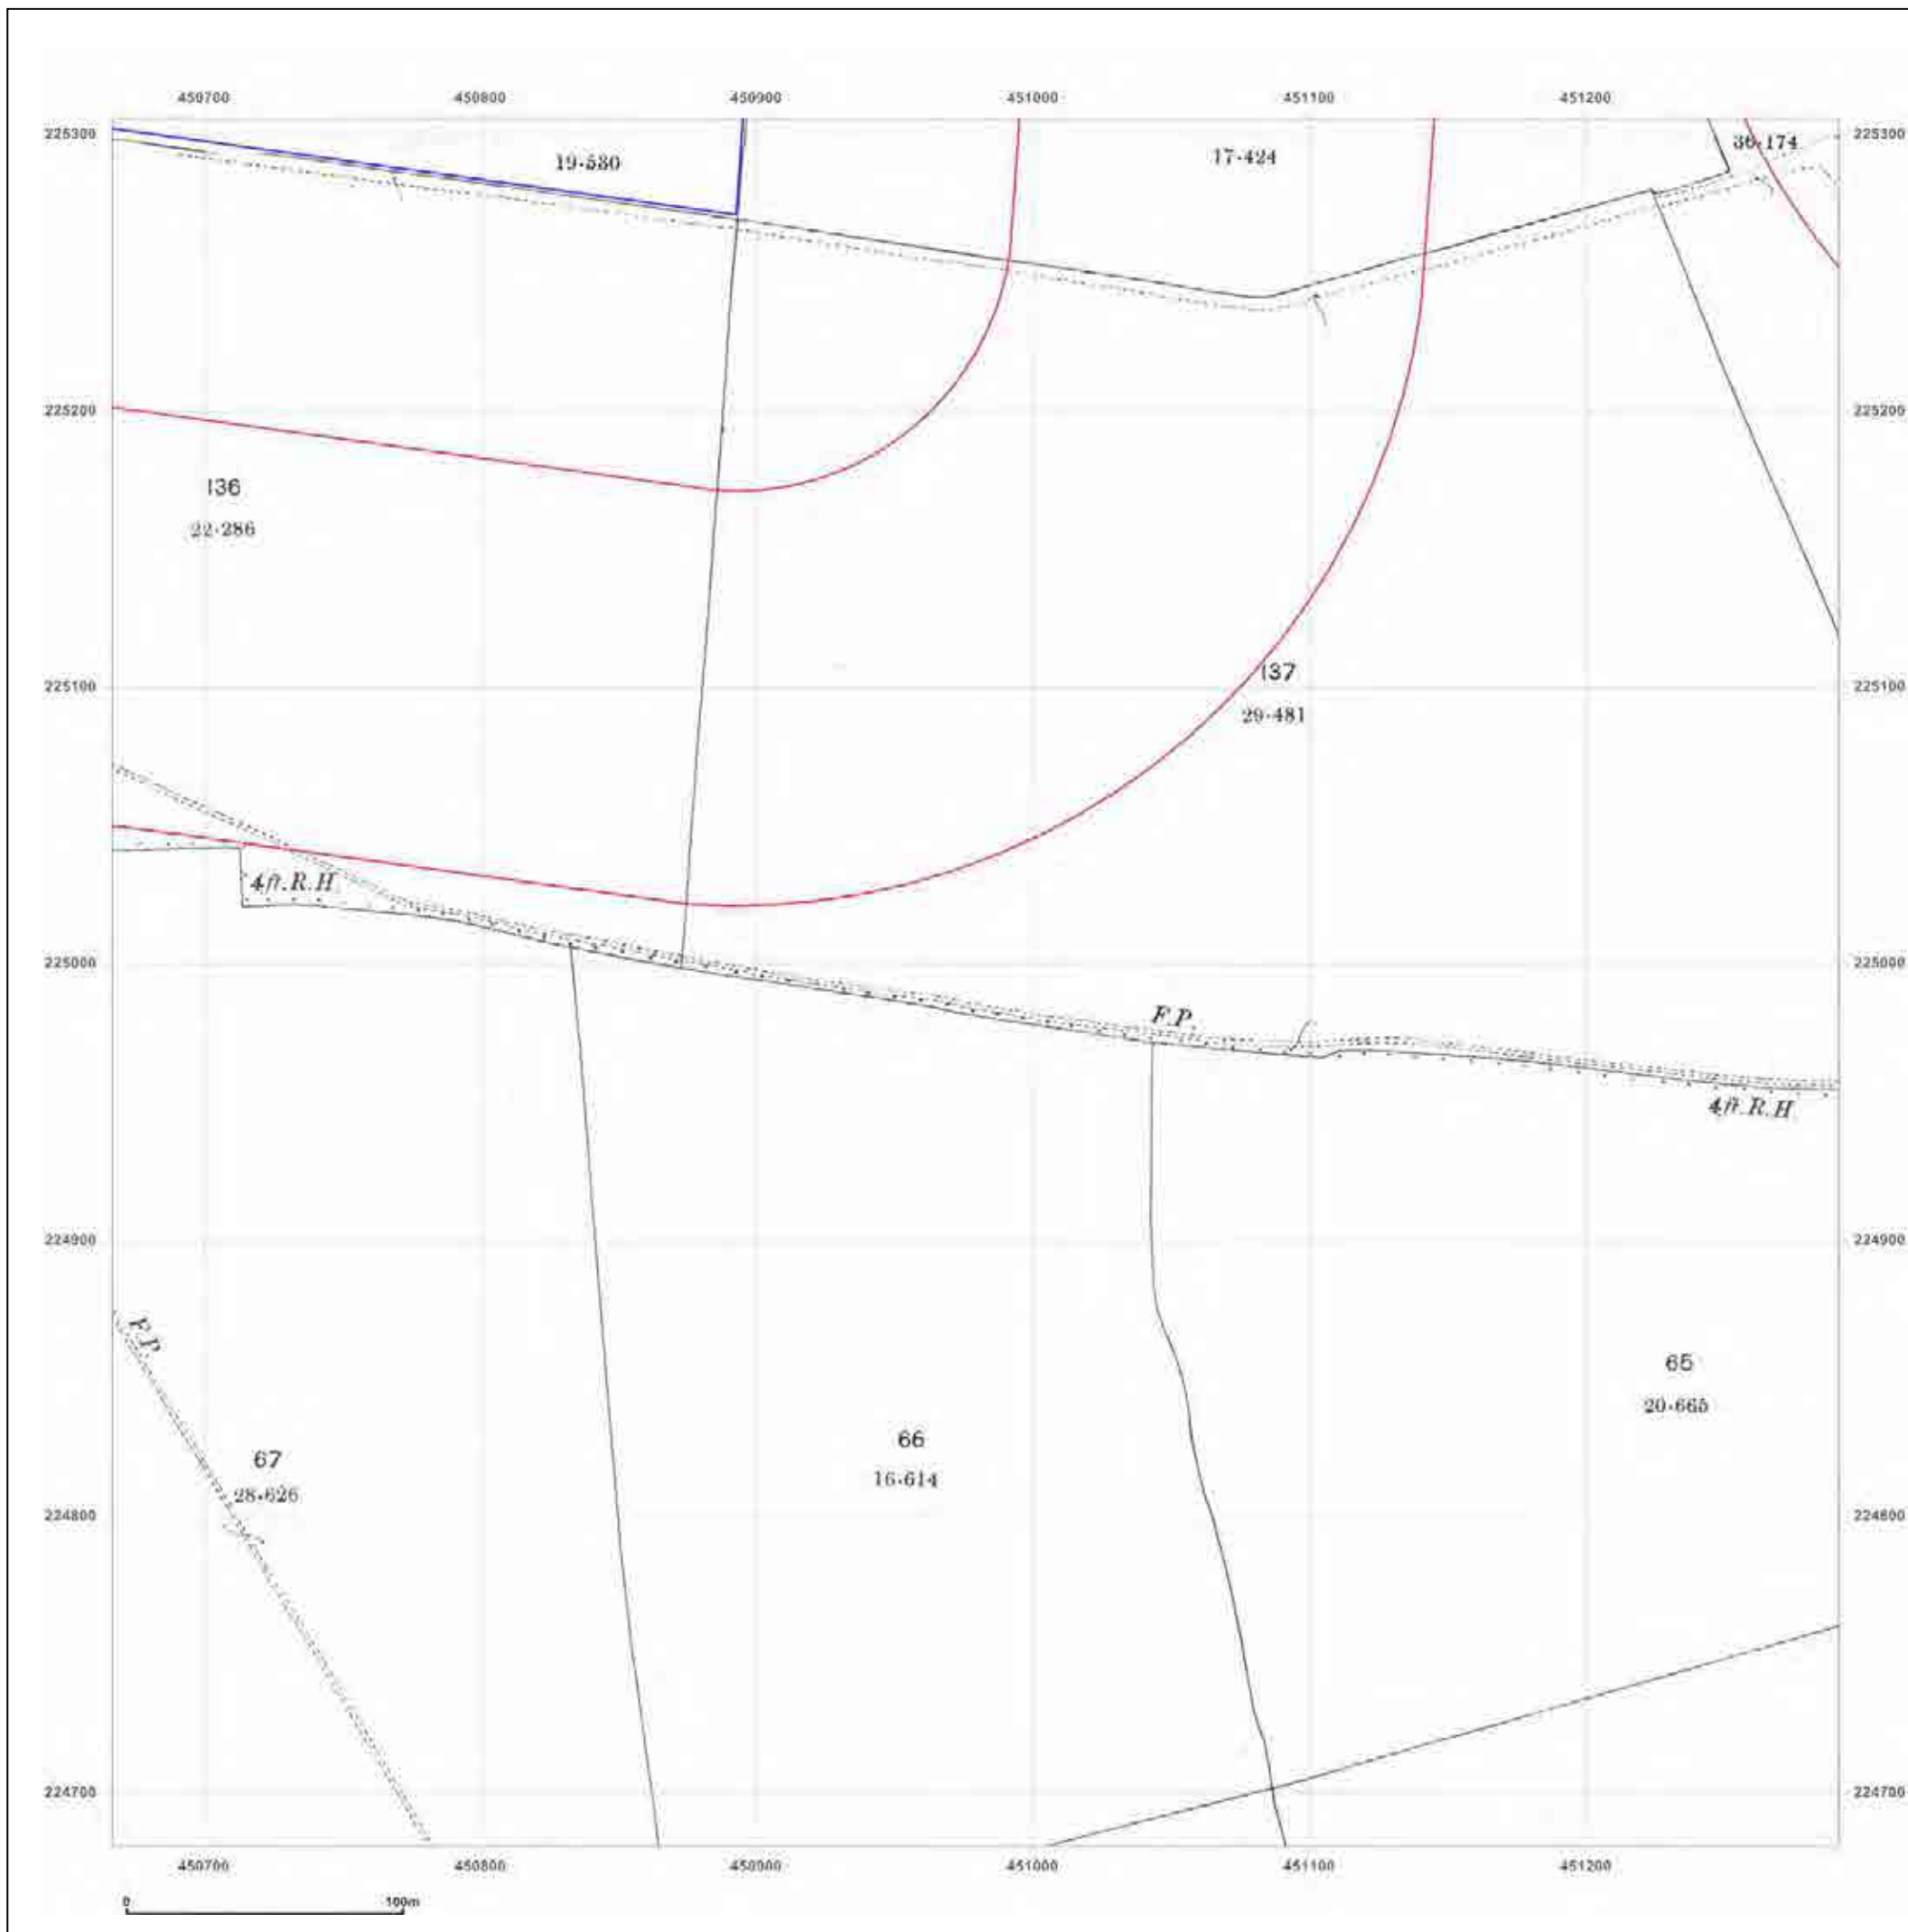

Site Details:

HEYFORD PARK HOUSE, 52
HEYFORD PARK, CAMP ROAD,
UPPER HEYFORD, OX25 5HD

Client Ref: Heyford_Park
Report Ref: GS-4227860_LS_3_1
Grid Ref: 450979, 224993

Map Name: County Series

Map date: 1900

Scale: 1:2,500

Printed at: 1:2,500