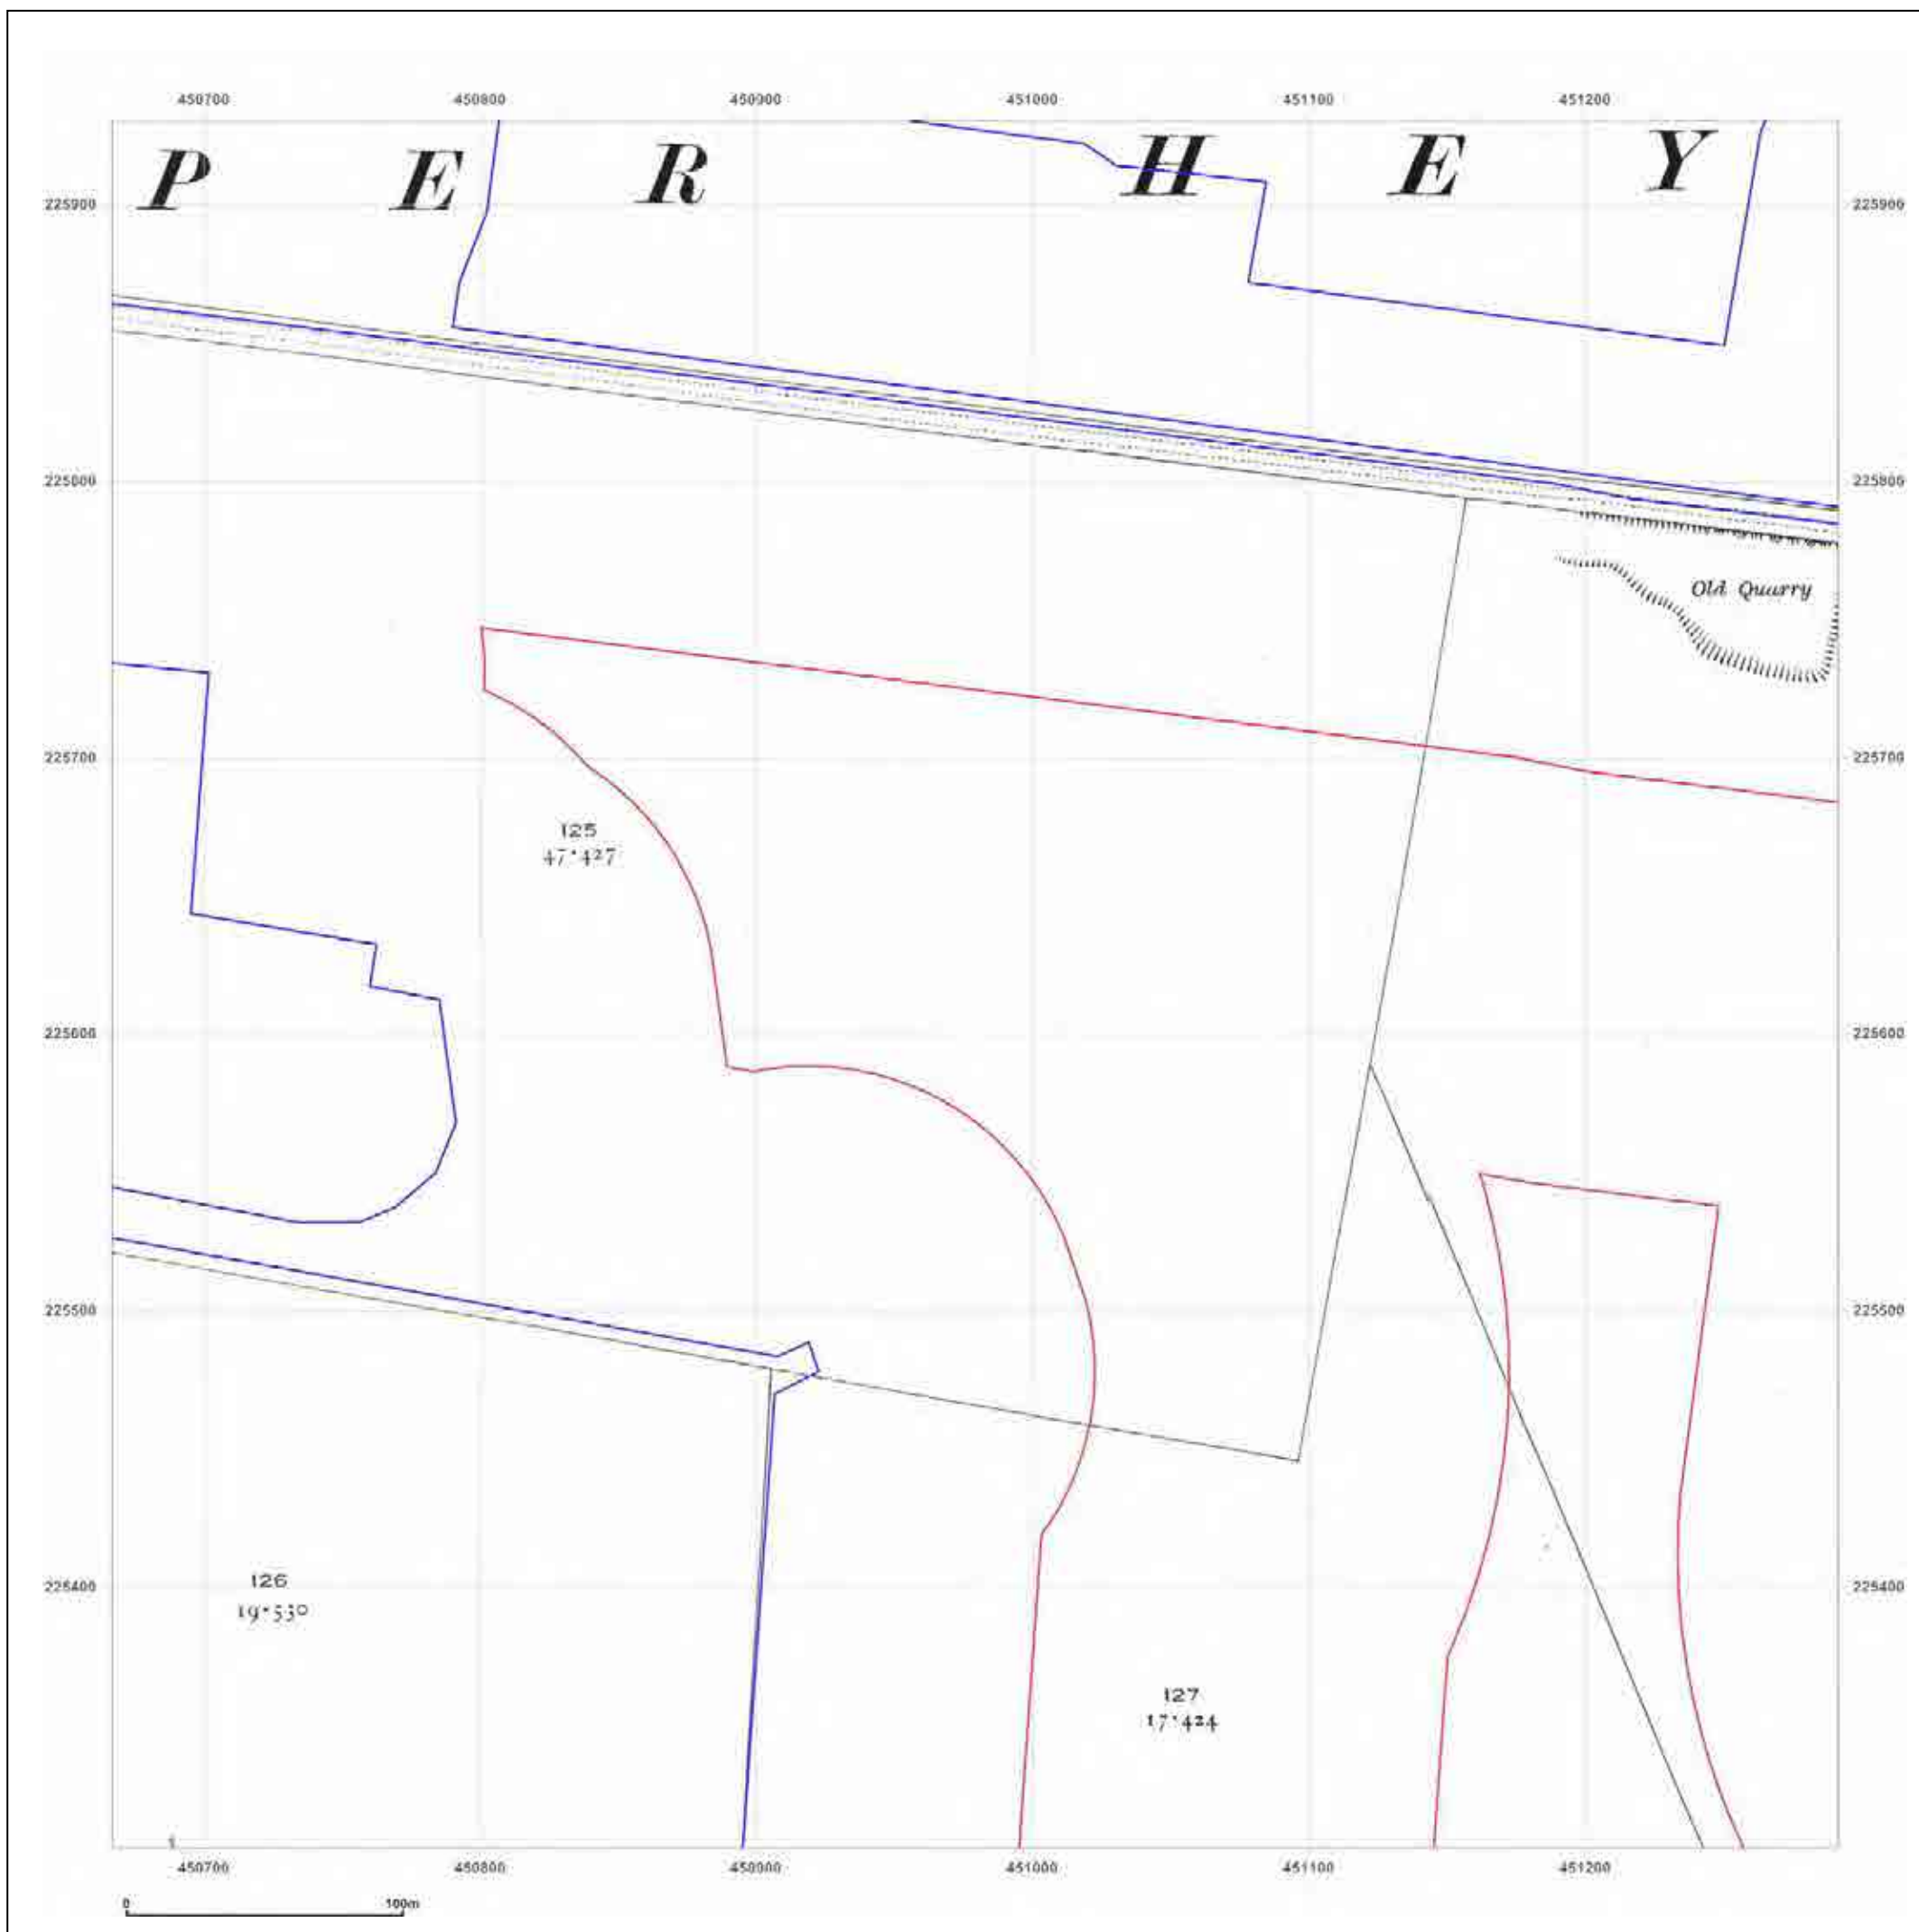

© Crown copyright and database rights 2015 Ordnance Survey 100035207

Production date: 04 September 2017

To view map legend click here [Legend](#)

Site Details:

HEYFORD PARK HOUSE, 52
HEYFORD PARK, CAMP ROAD,
UPPER HEYFORD, OX25 5HD