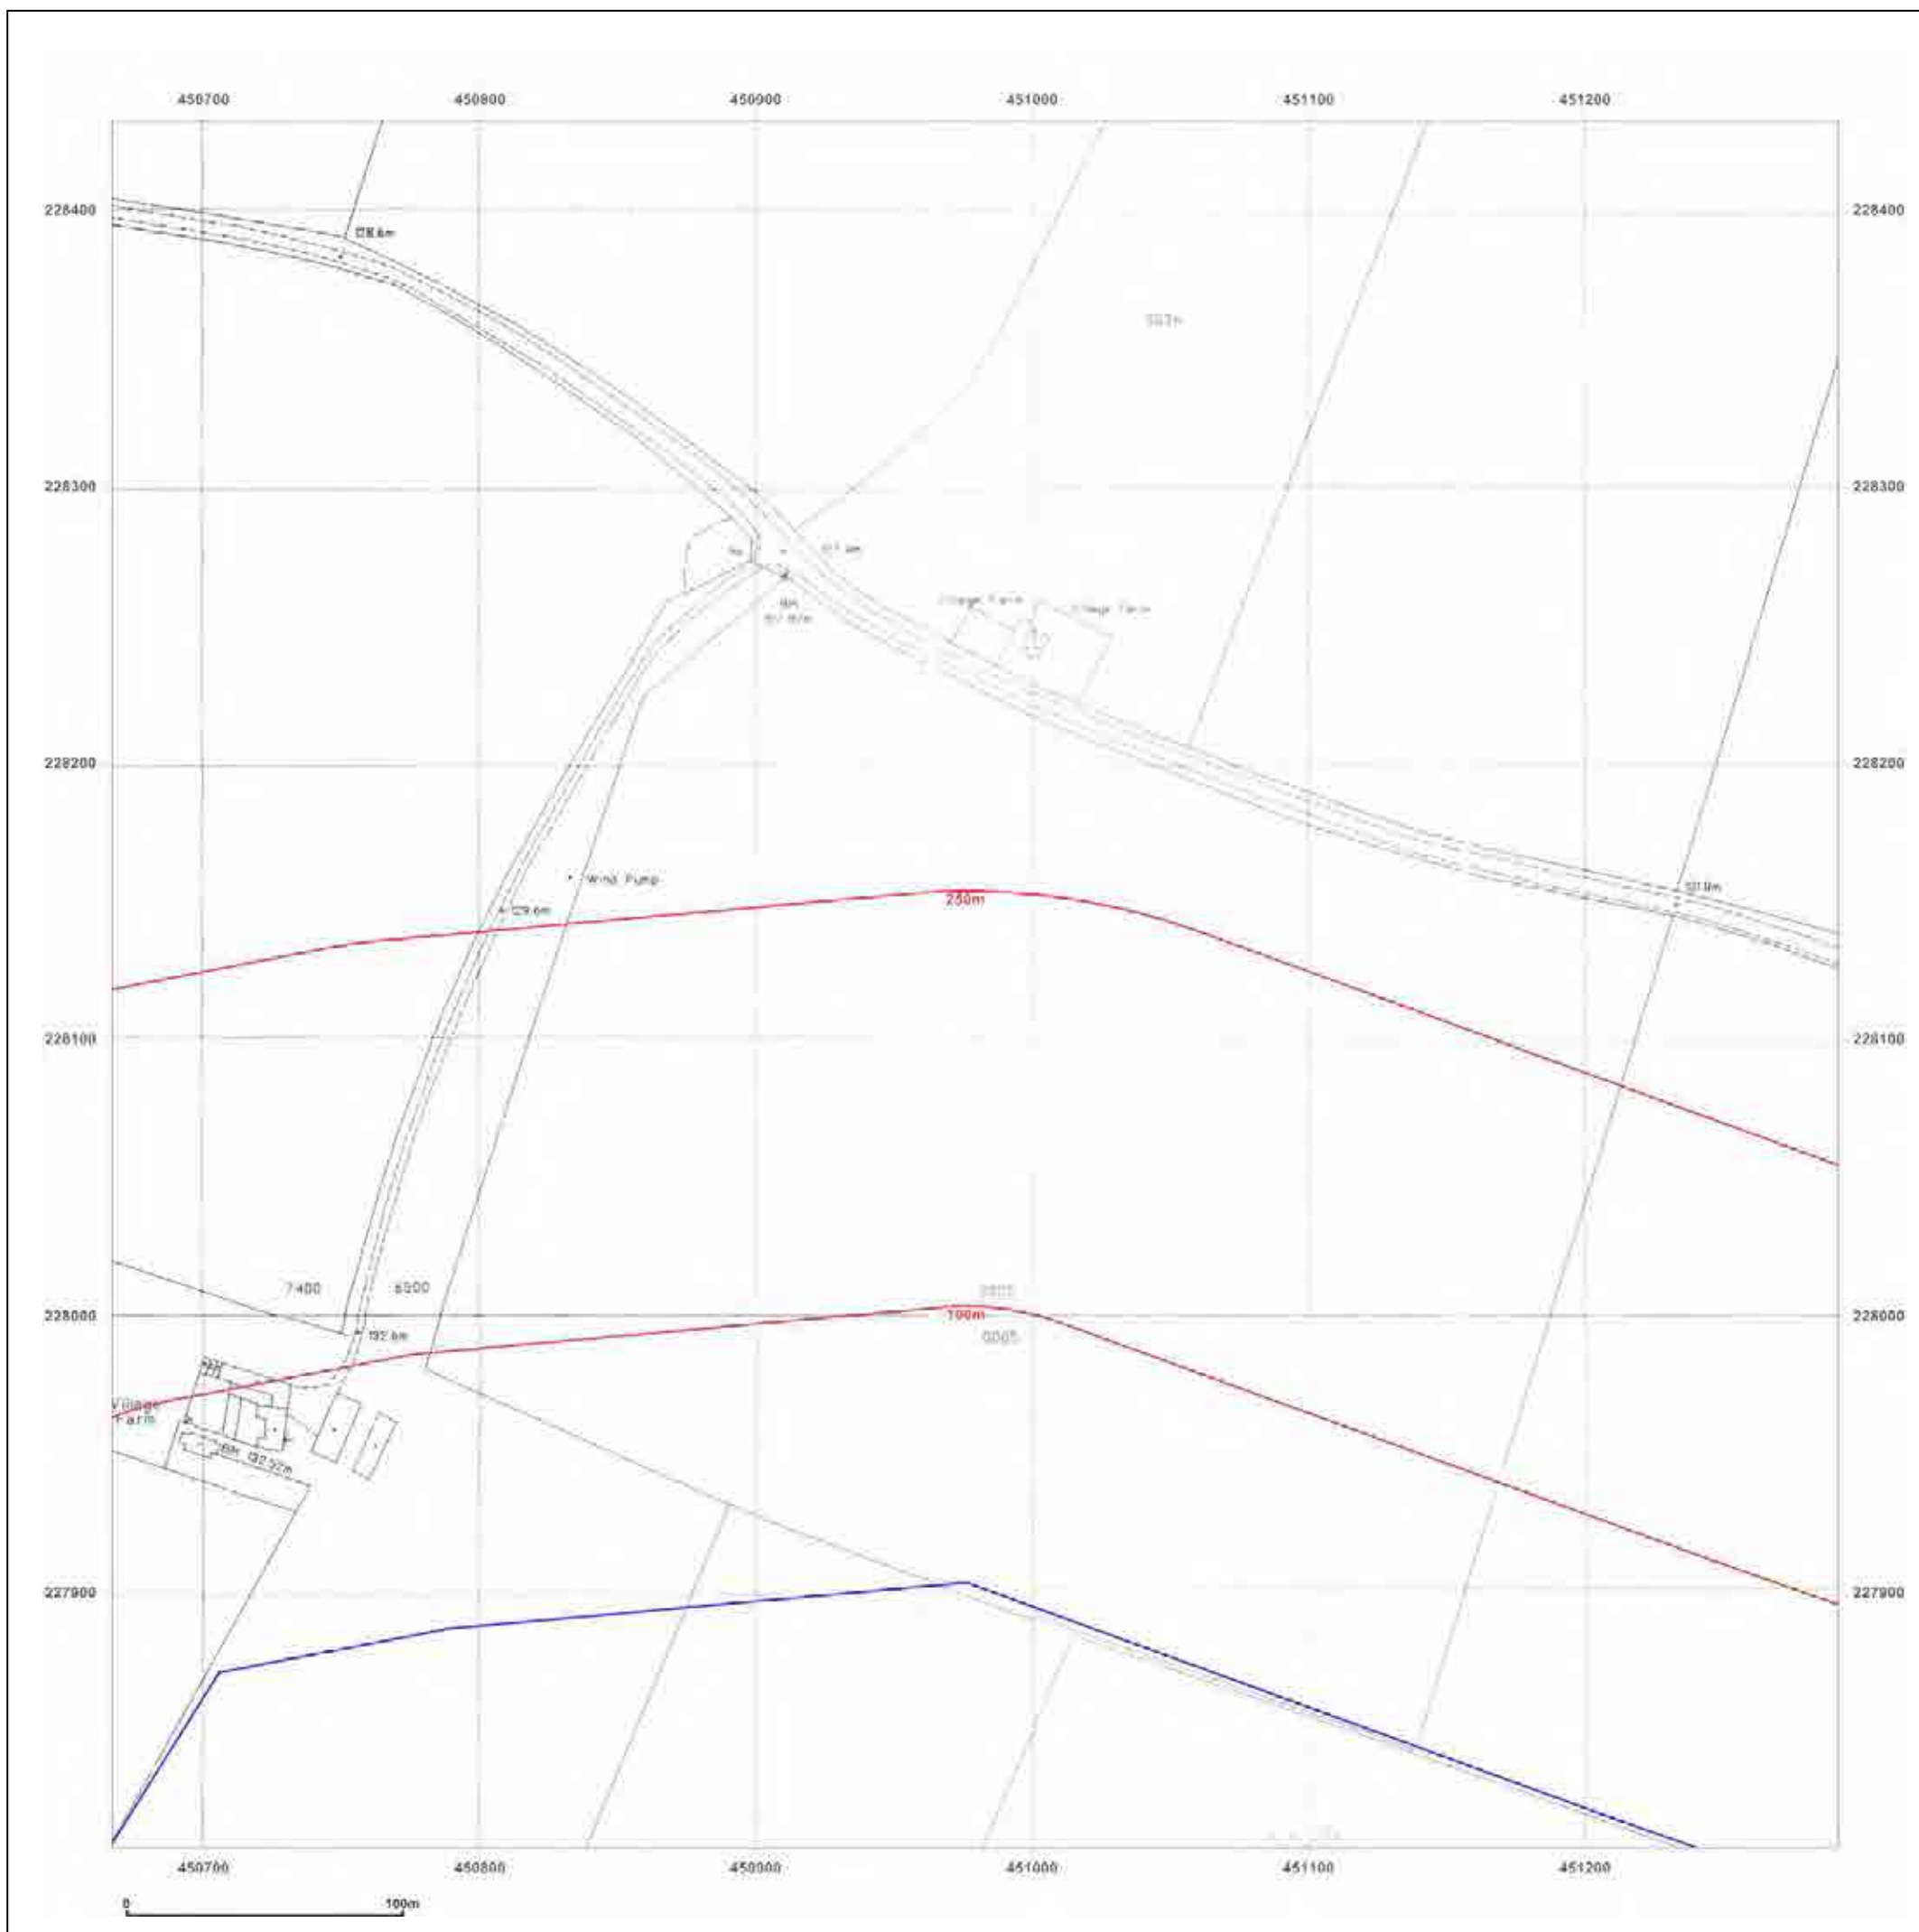

Site Details:

HEYFORD PARK HOUSE, 52
HEYFORD PARK, CAMP ROAD,
UPPER HEYFORD, OX25 5HD

Client Ref: Heyford_Park
Report Ref: GS-4227860_LS_3_6
Grid Ref: 450979, 228120

Map Name: National Grid

Map date: 1994

Scale: 1:2,500

Printed at: 1:2,500

Surveyed 1994
Revised 1994
Edition N/A
Copyright N/A
Levelled N/A

Surveyed 1994
Revised 1994
Edition N/A
Copyright N/A
Levelled N/A

Surveyed 1994
Revised 1994
Edition N/A
Copyright N/A
Levelled N/A

Surveyed 1994
Revised 1994
Edition N/A
Copyright N/A
Levelled N/A

Produced by
Groundsure Insights
T: 08444 159000
E: info@groundsure.com
W: www.groundsure.com

© Crown copyright and database rights 2015 Ordnance Survey 100035207

Production date: 04 September 2017

To view map legend click here [Legend](#)