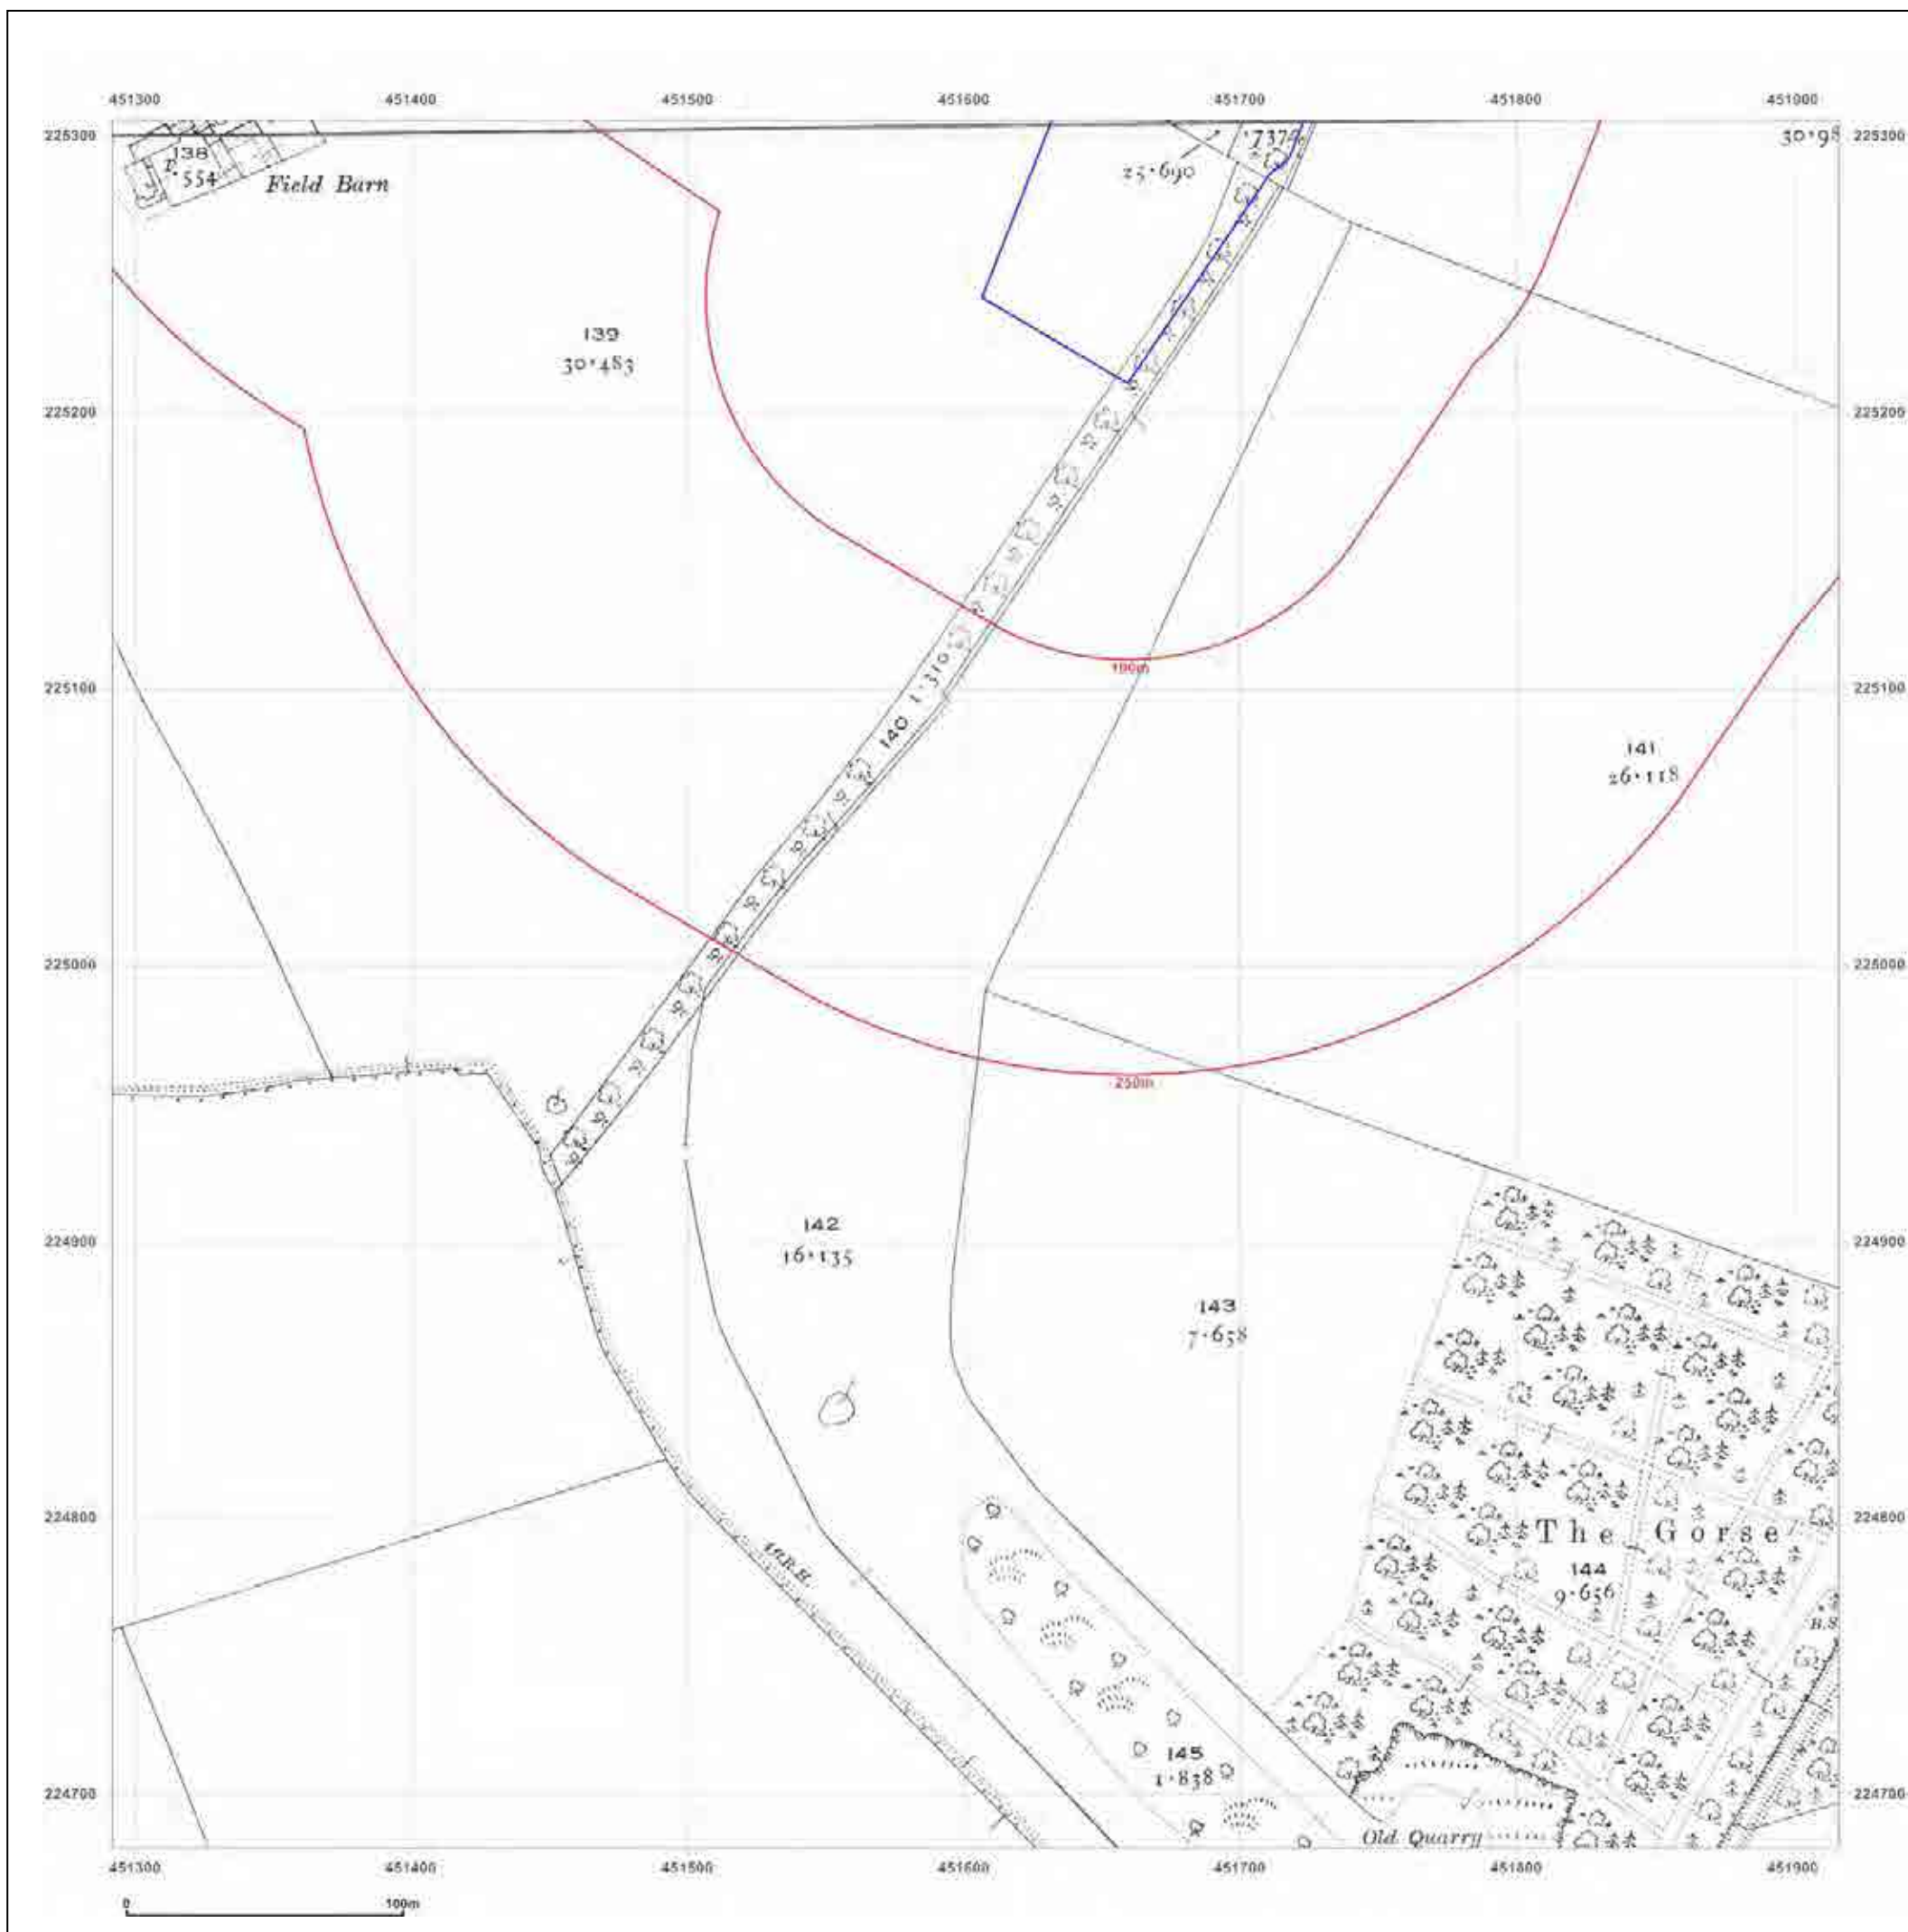

Site Details:

HEYFORD PARK HOUSE, 52
HEYFORD PARK, CAMP ROAD,
UPPER HEYFORD, OX25 5HD

Client Ref: Heyford_Park
Report Ref: GS-4227860_LS_4_1
Grid Ref: 451604, 224993

Map Name: County Series

Map date: 1922

Scale: 1:2,500

Printed at: 1:2,500

Surveyed 1922
Revised 1922
Edition N/A
Copyright N/A
Levelled N/A

Surveyed 1922
Revised 1922
Edition N/A
Copyright N/A
Levelled N/A

Produced by
Groundsure Insights
T: 08444 159000
E: info@groundsure.com
W: www.groundsure.com

© Crown copyright and database rights 2015 Ordnance Survey 100035207

Production date: 04 September 2017

To view map legend click here [Legend](#)