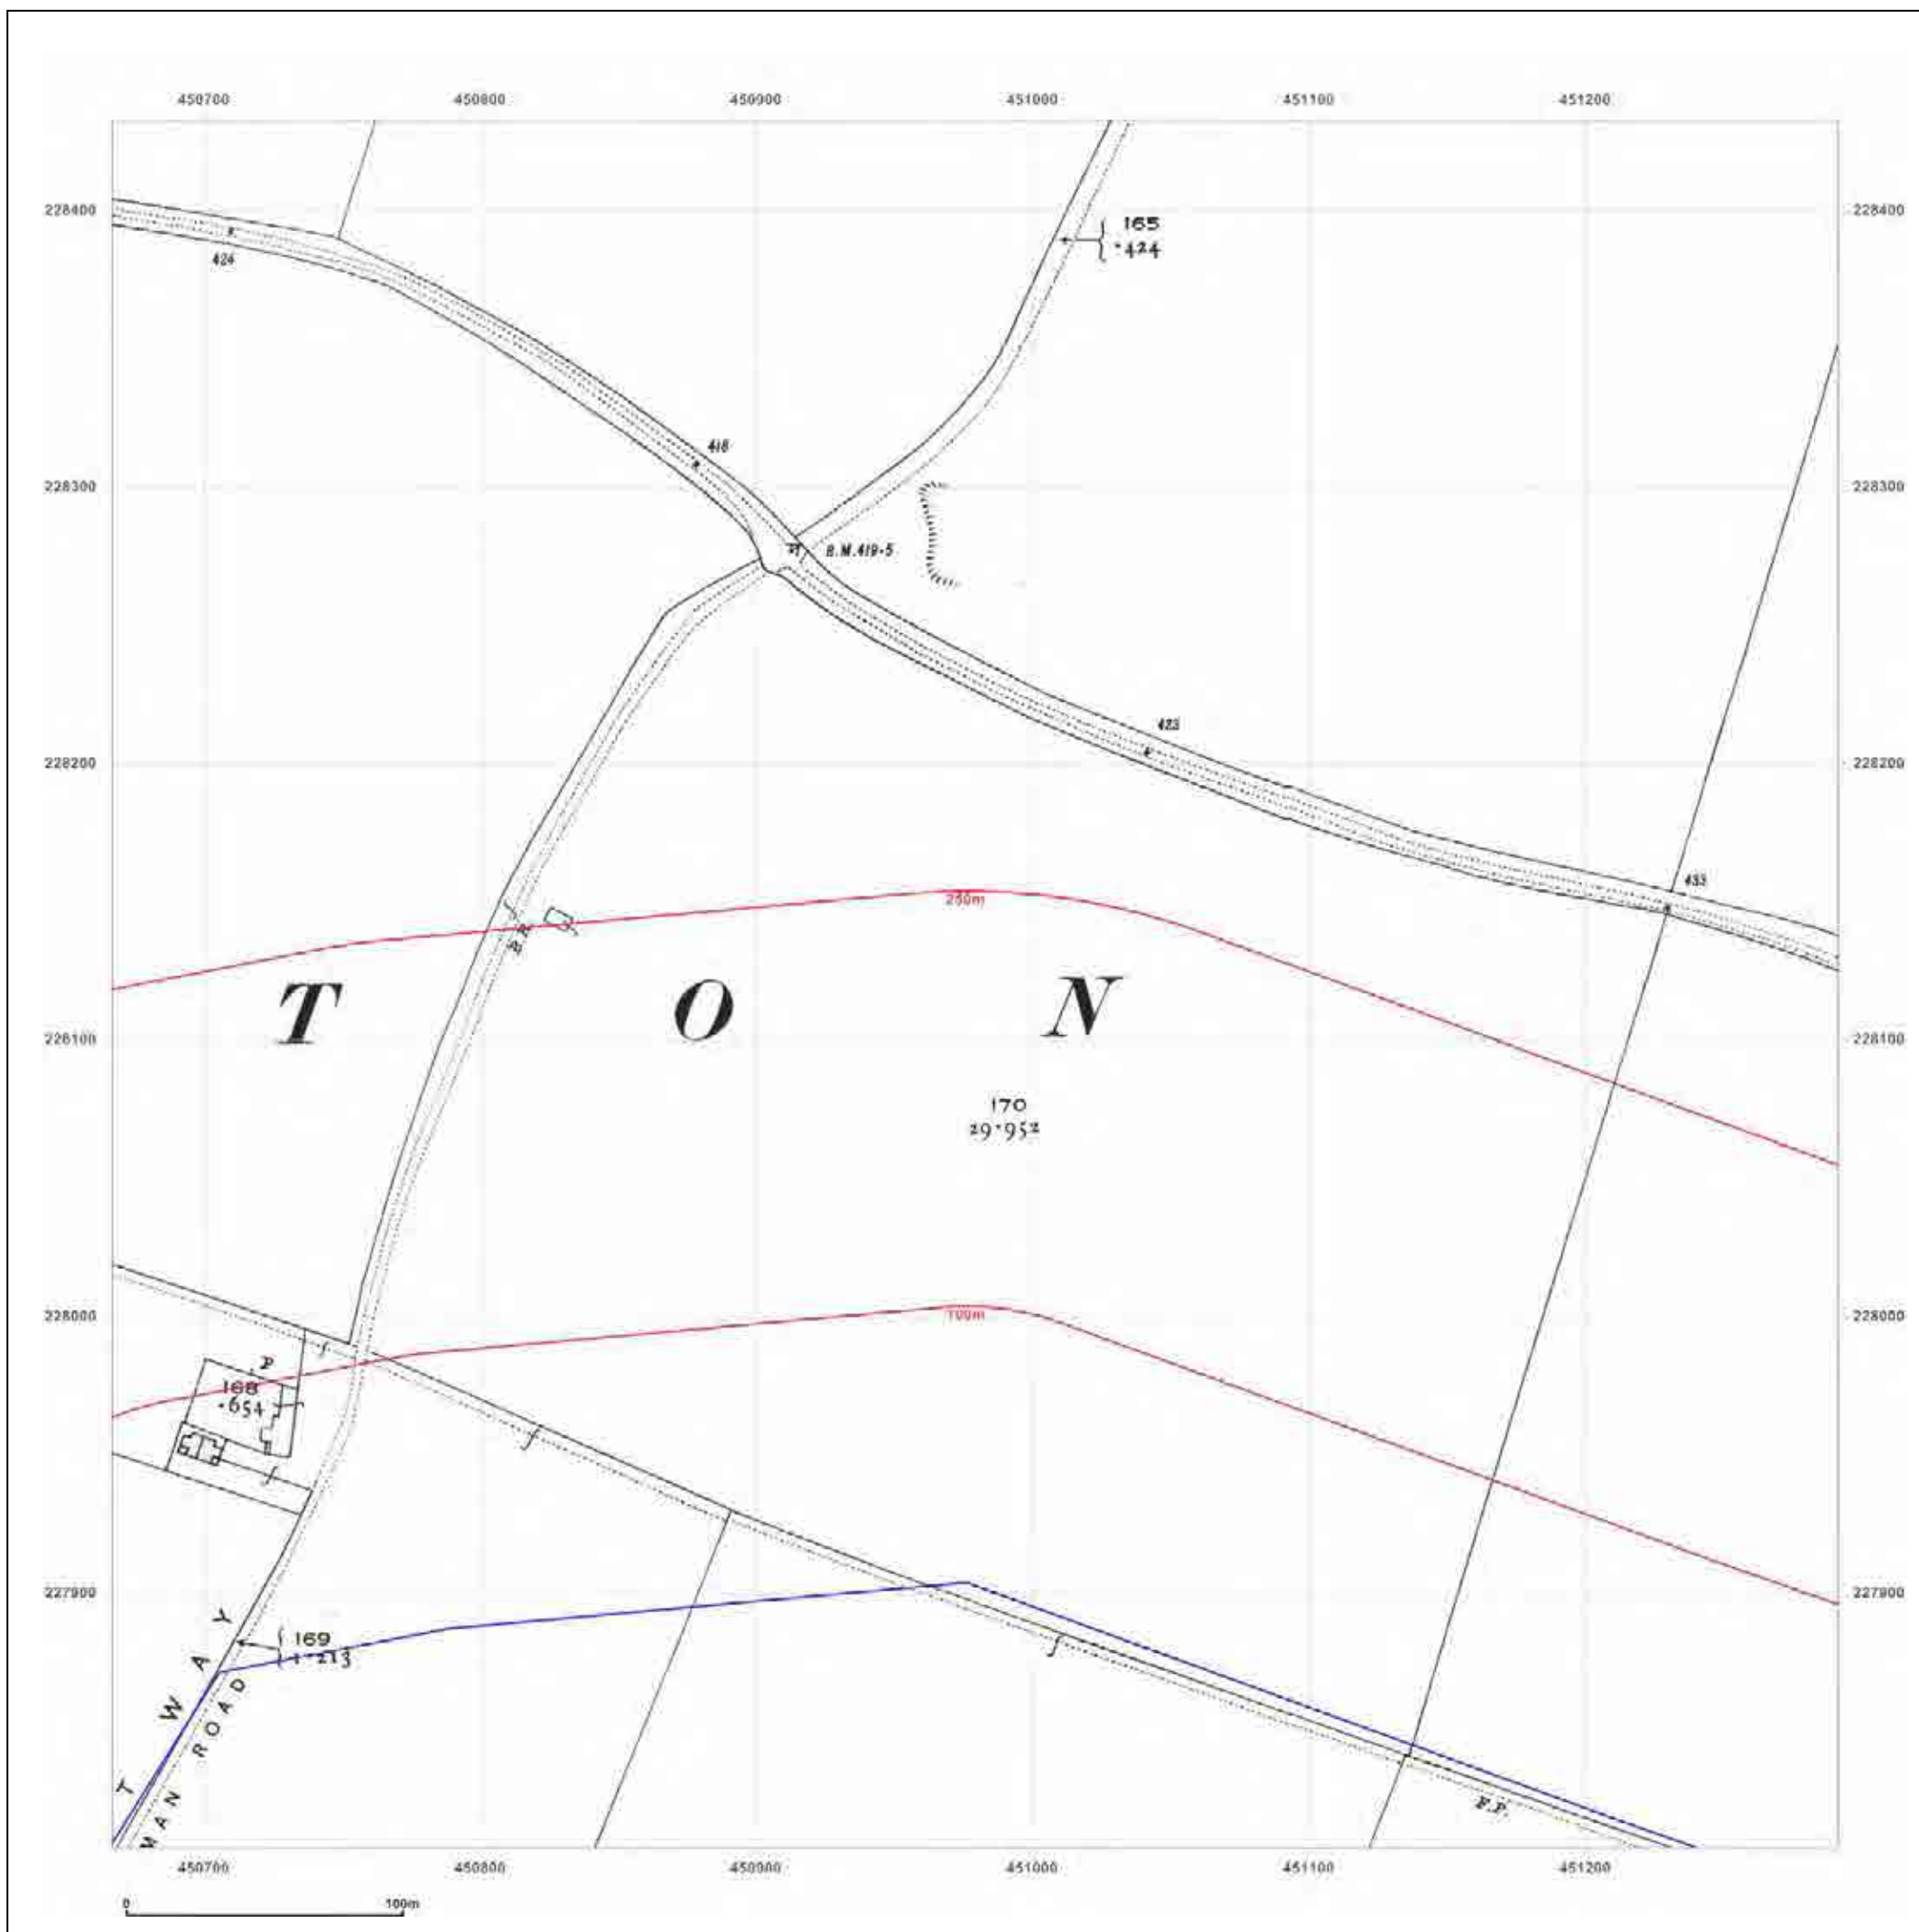

Site Details:

HEYFORD PARK HOUSE, 52
HEYFORD PARK, CAMP ROAD,
UPPER HEYFORD, OX25 5HD

Client Ref: Heyford_Park
Report Ref: GS-4227860_LS_3_6
Grid Ref: 450979, 228120

Map Name: County Series

Map date: 1922

Scale: 1:2,500

Printed at: 1:2,500

Surveyed 1922
Revised 1922
Edition N/A
Copyright N/A
Levelled N/A

Produced by
Groundsure Insights
T: 08444 159000
E: info@groundsure.com
W: www.groundsure.com

© Crown copyright and database rights 2015 Ordnance Survey 100035207

Production date: 04 September 2017

To view map legend click here [Legend](#)