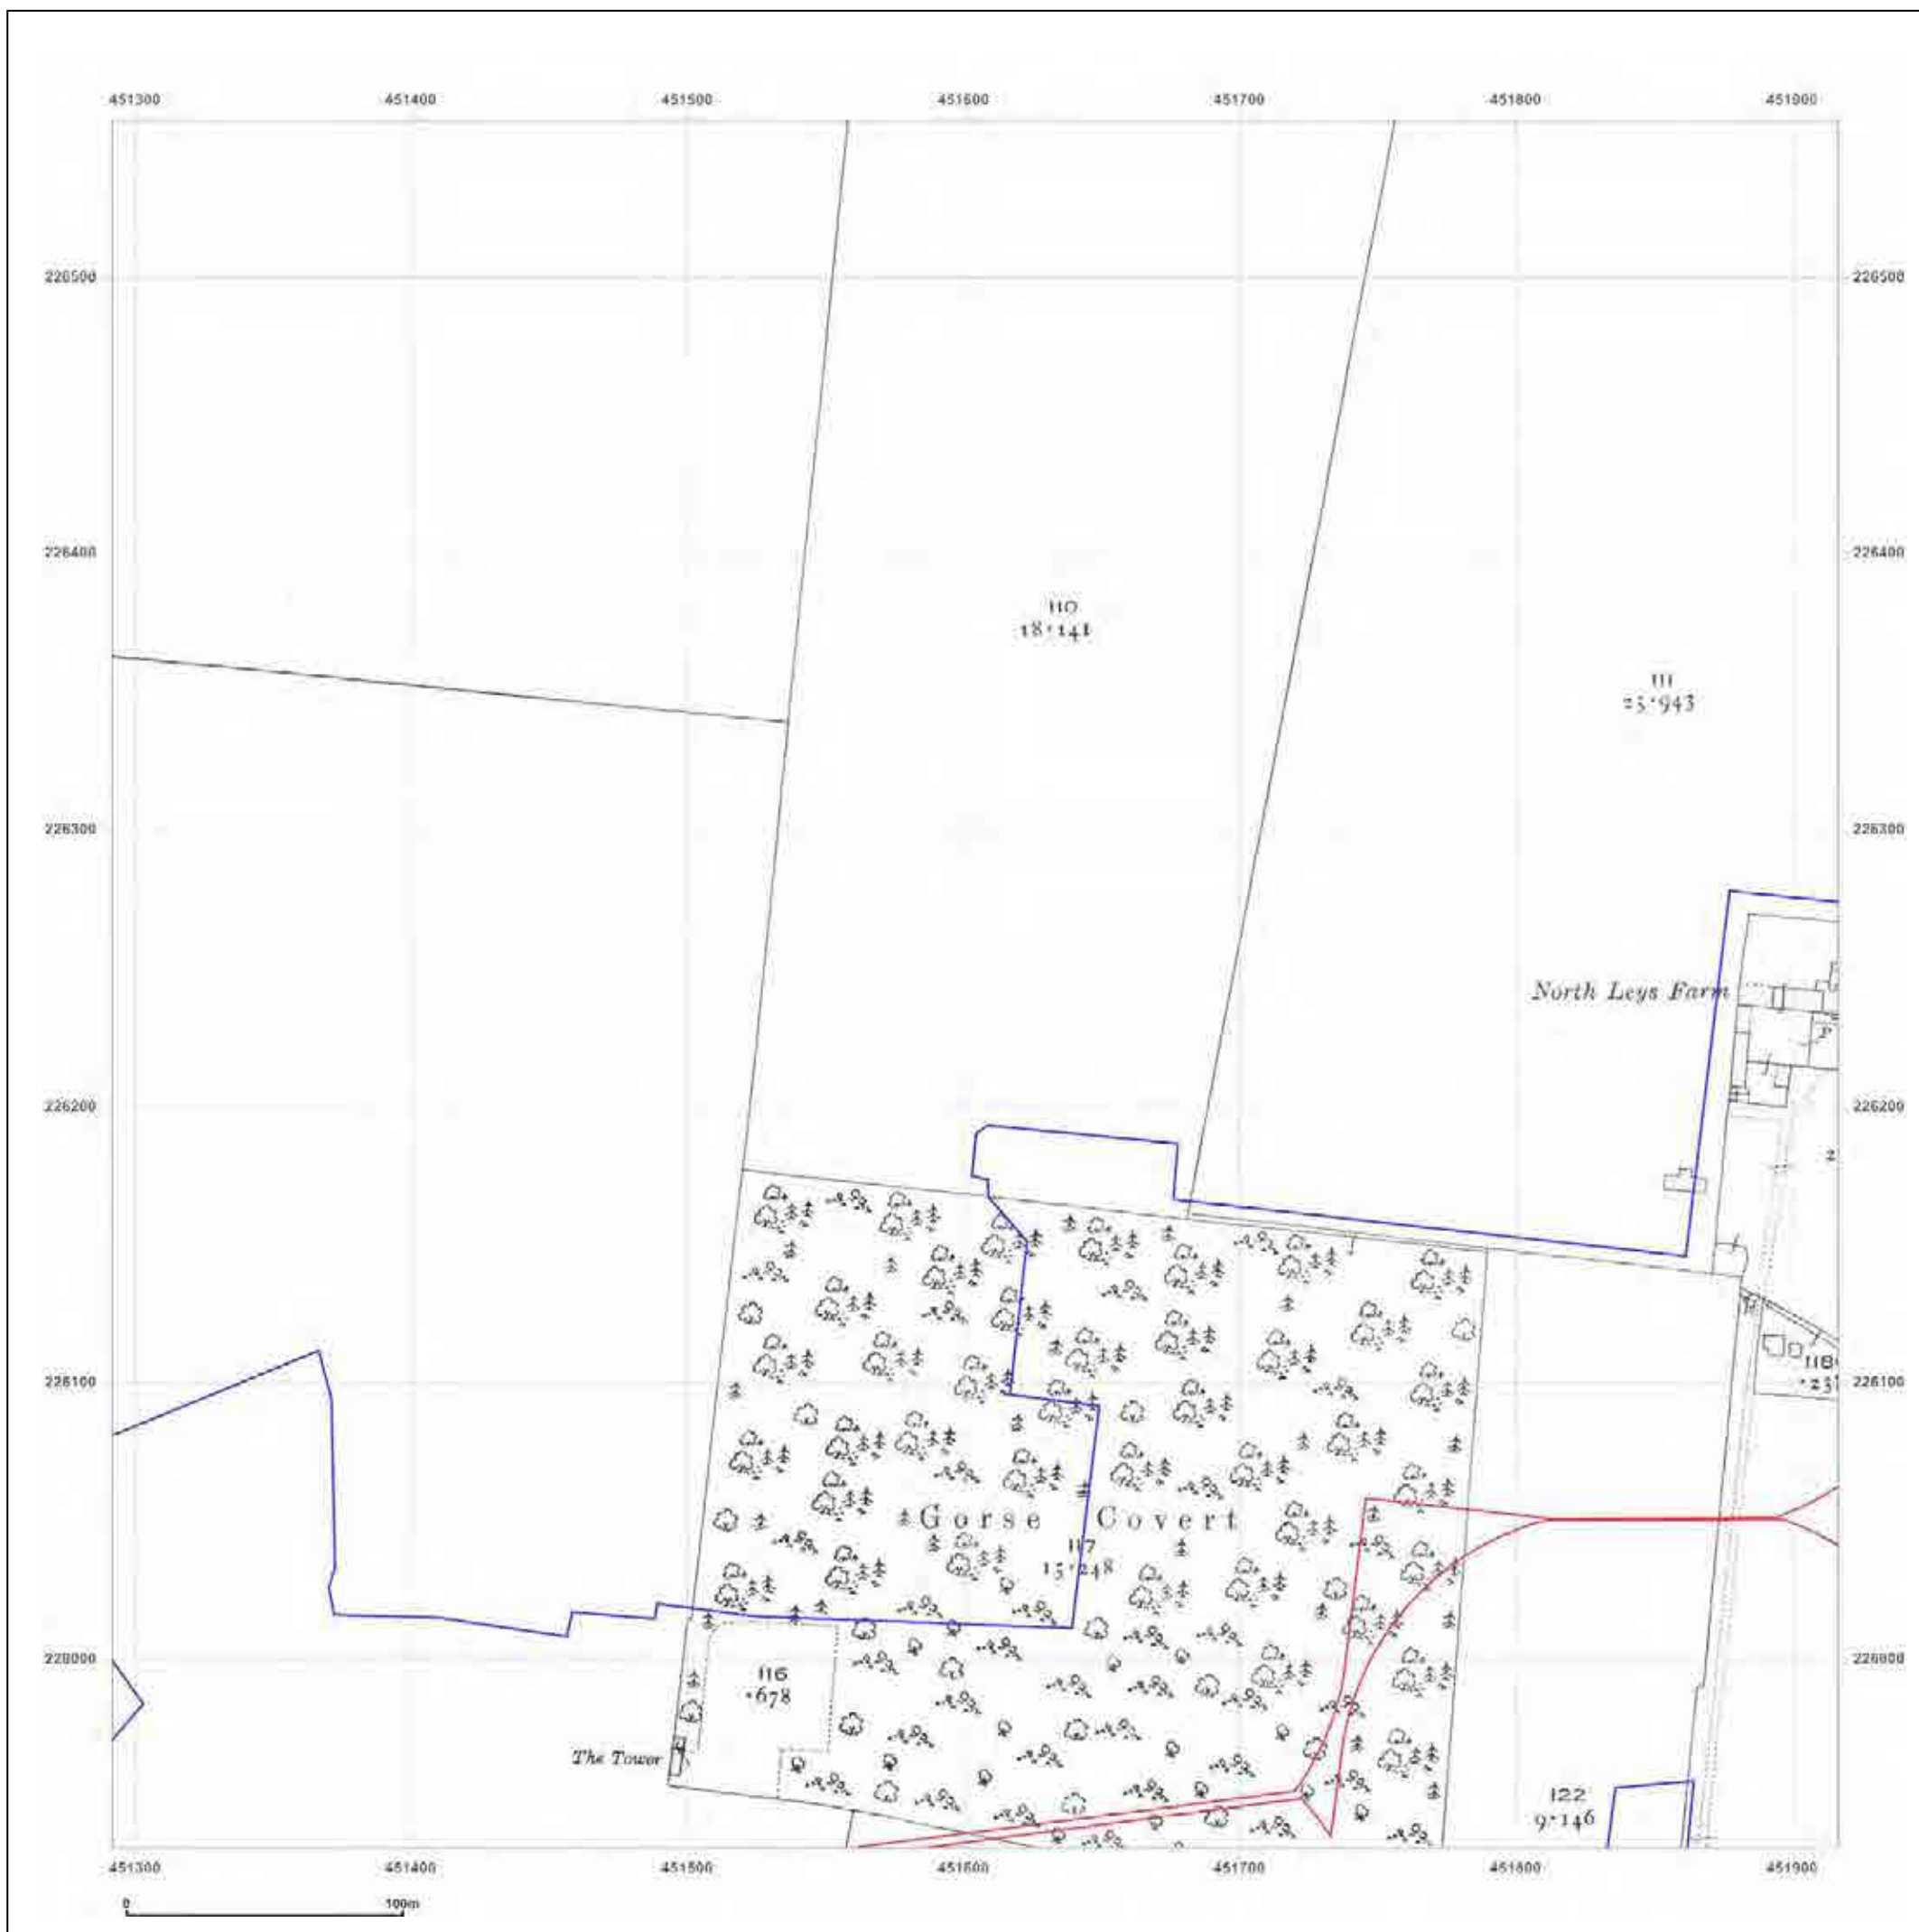

© Crown copyright and database rights 2015 Ordnance Survey 100035207

Production date: 04 September 2017

To view map legend click here [Legend](#)

Site Details:

HEYFORD PARK HOUSE, 52
HEYFORD PARK, CAMP ROAD,
UPPER HEYFORD, OX25 5HD