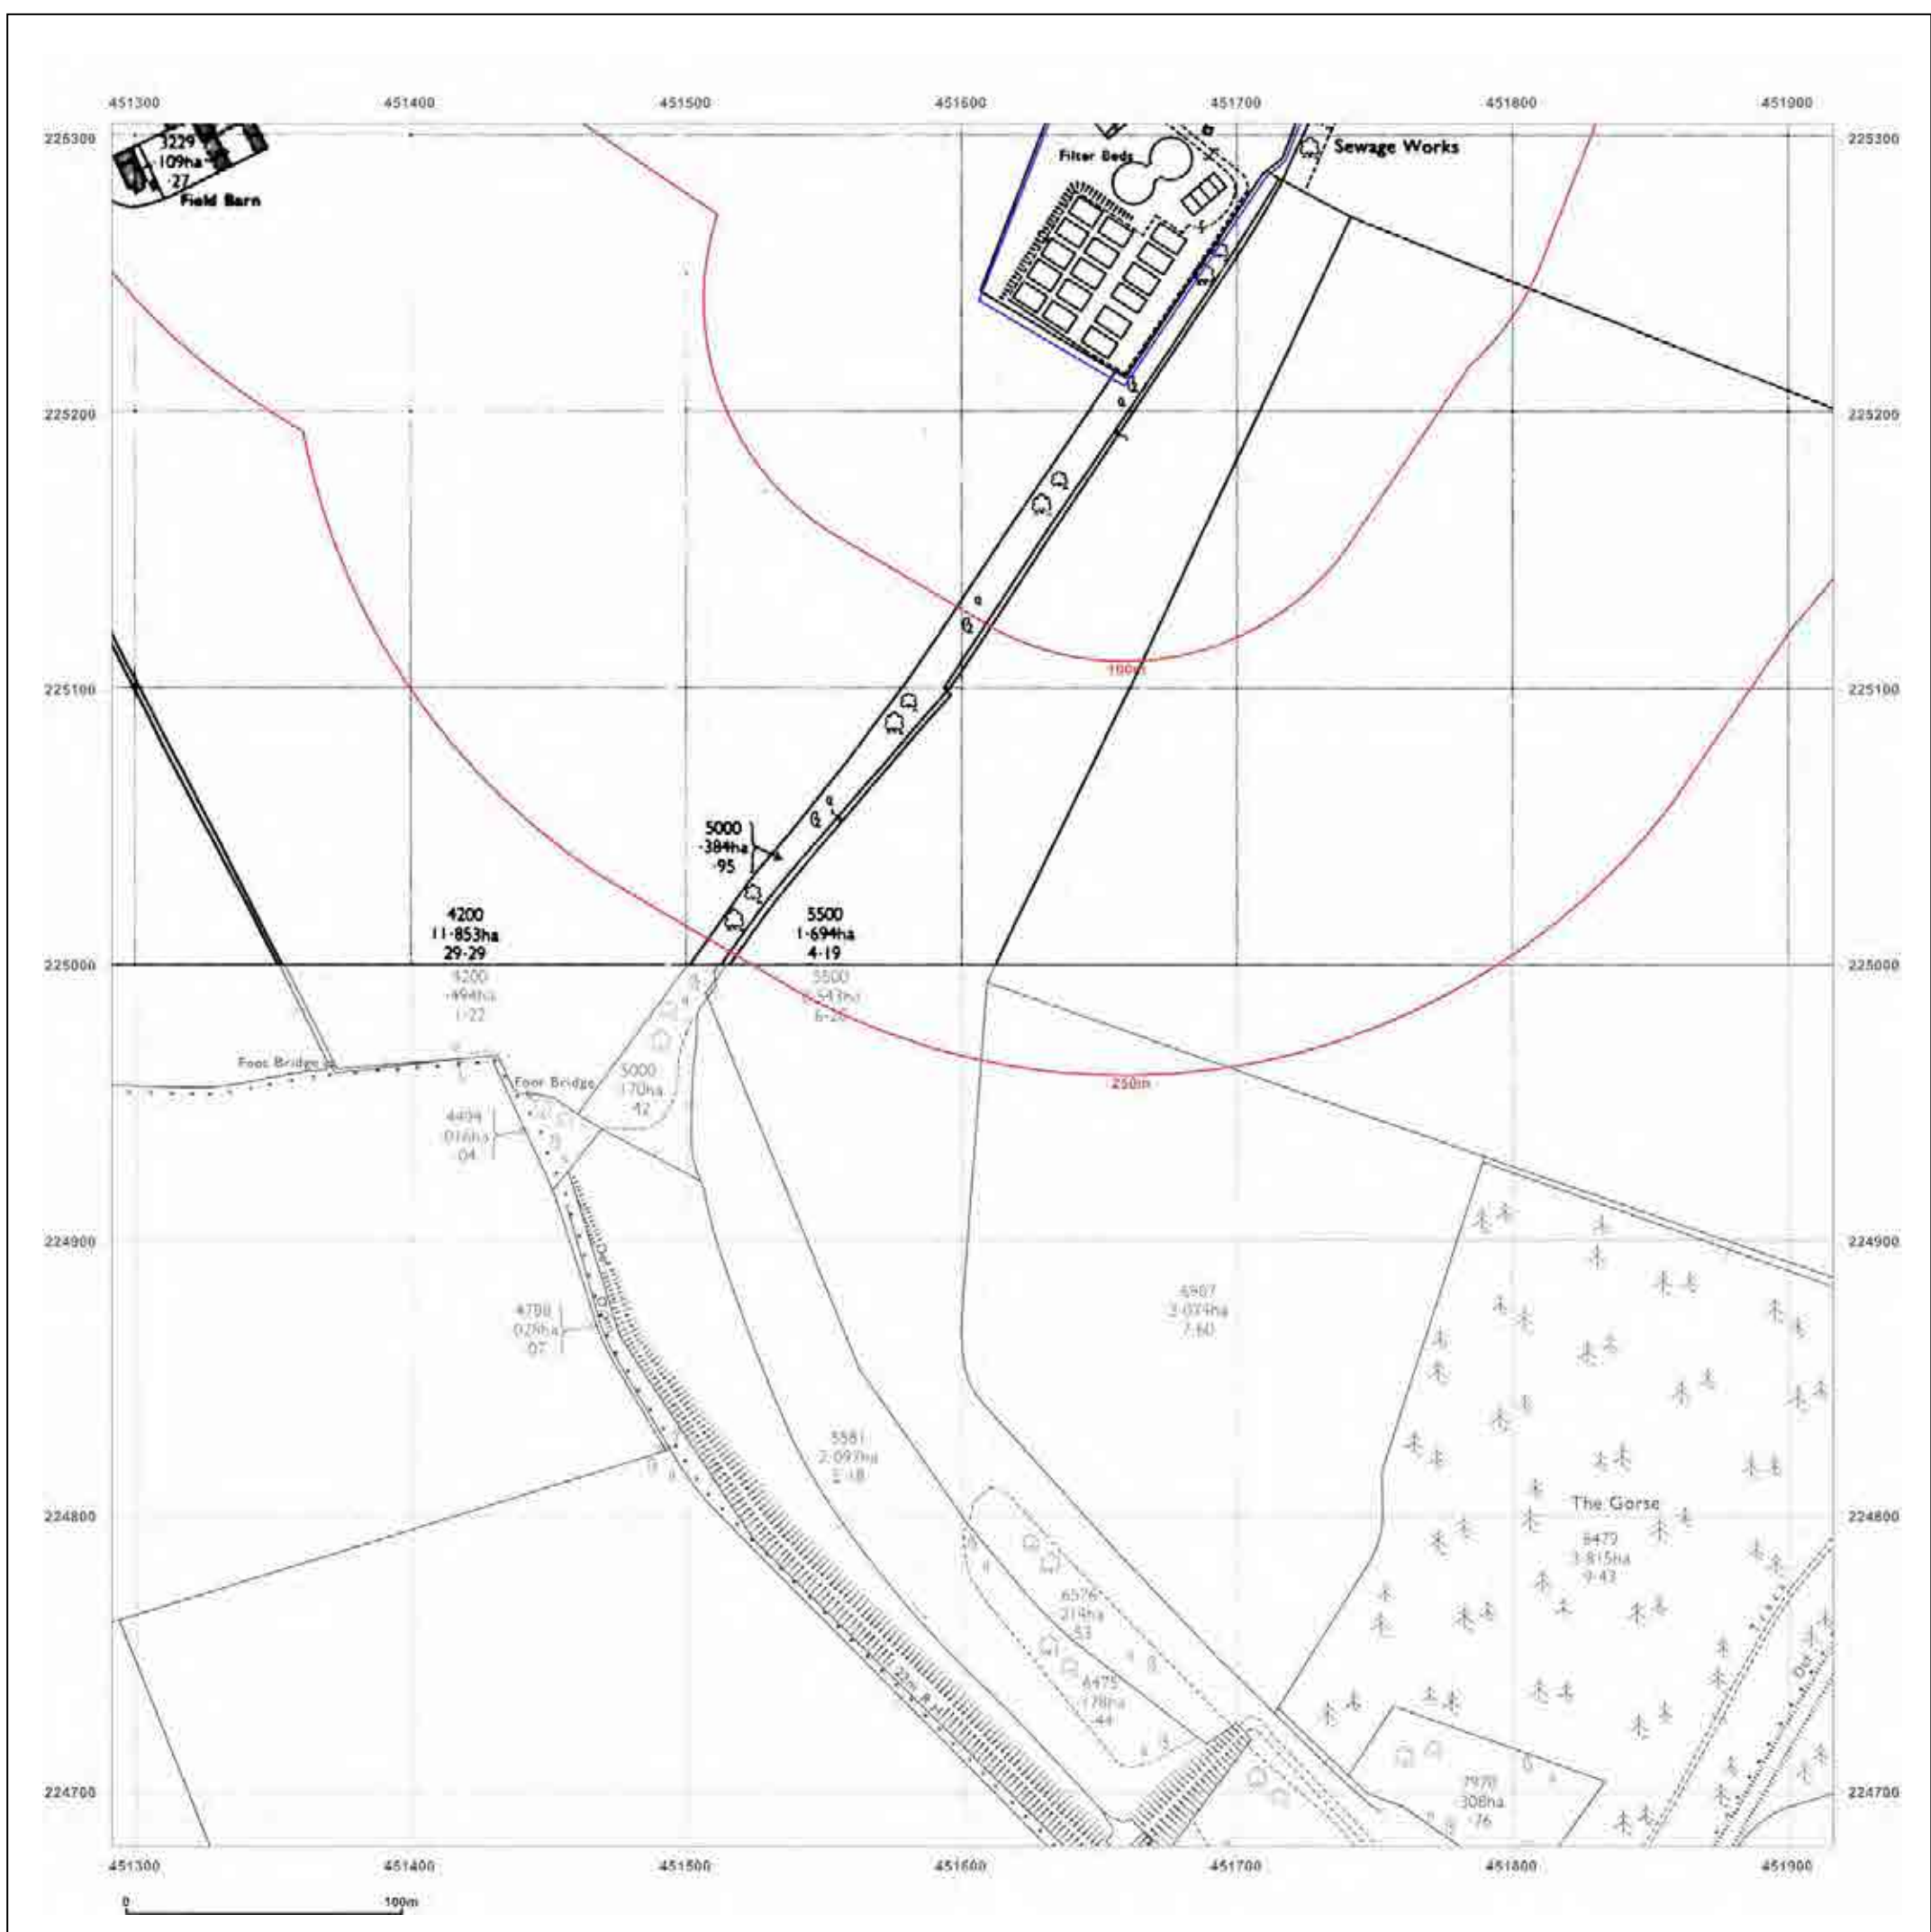

Site Details:

HEYFORD PARK HOUSE, 52
HEYFORD PARK, CAMP ROAD,
UPPER HEYFORD, OX25 5HD

Client Ref: Heyford_Park
Report Ref: GS-4227860_LS_4_1
Grid Ref: 451604, 224993

Map Name: National Grid

Map date: 1975

Scale: 1:2,500

Printed at: 1:2,500

Surveyed N/A
Revised N/A
Edition N/A
Copyright 1975
Levelled N/A

Surveyed 1975
Revised 1975
Edition N/A
Copyright 1976
Levelled 1971

Produced by
Groundsure Insights
T: 08444 159000
E: info@groundsure.com
W: www.groundsure.com

© Crown copyright and database rights 2015 Ordnance Survey 100035207

Production date: 04 September 2017

To view map legend click here [Legend](#)