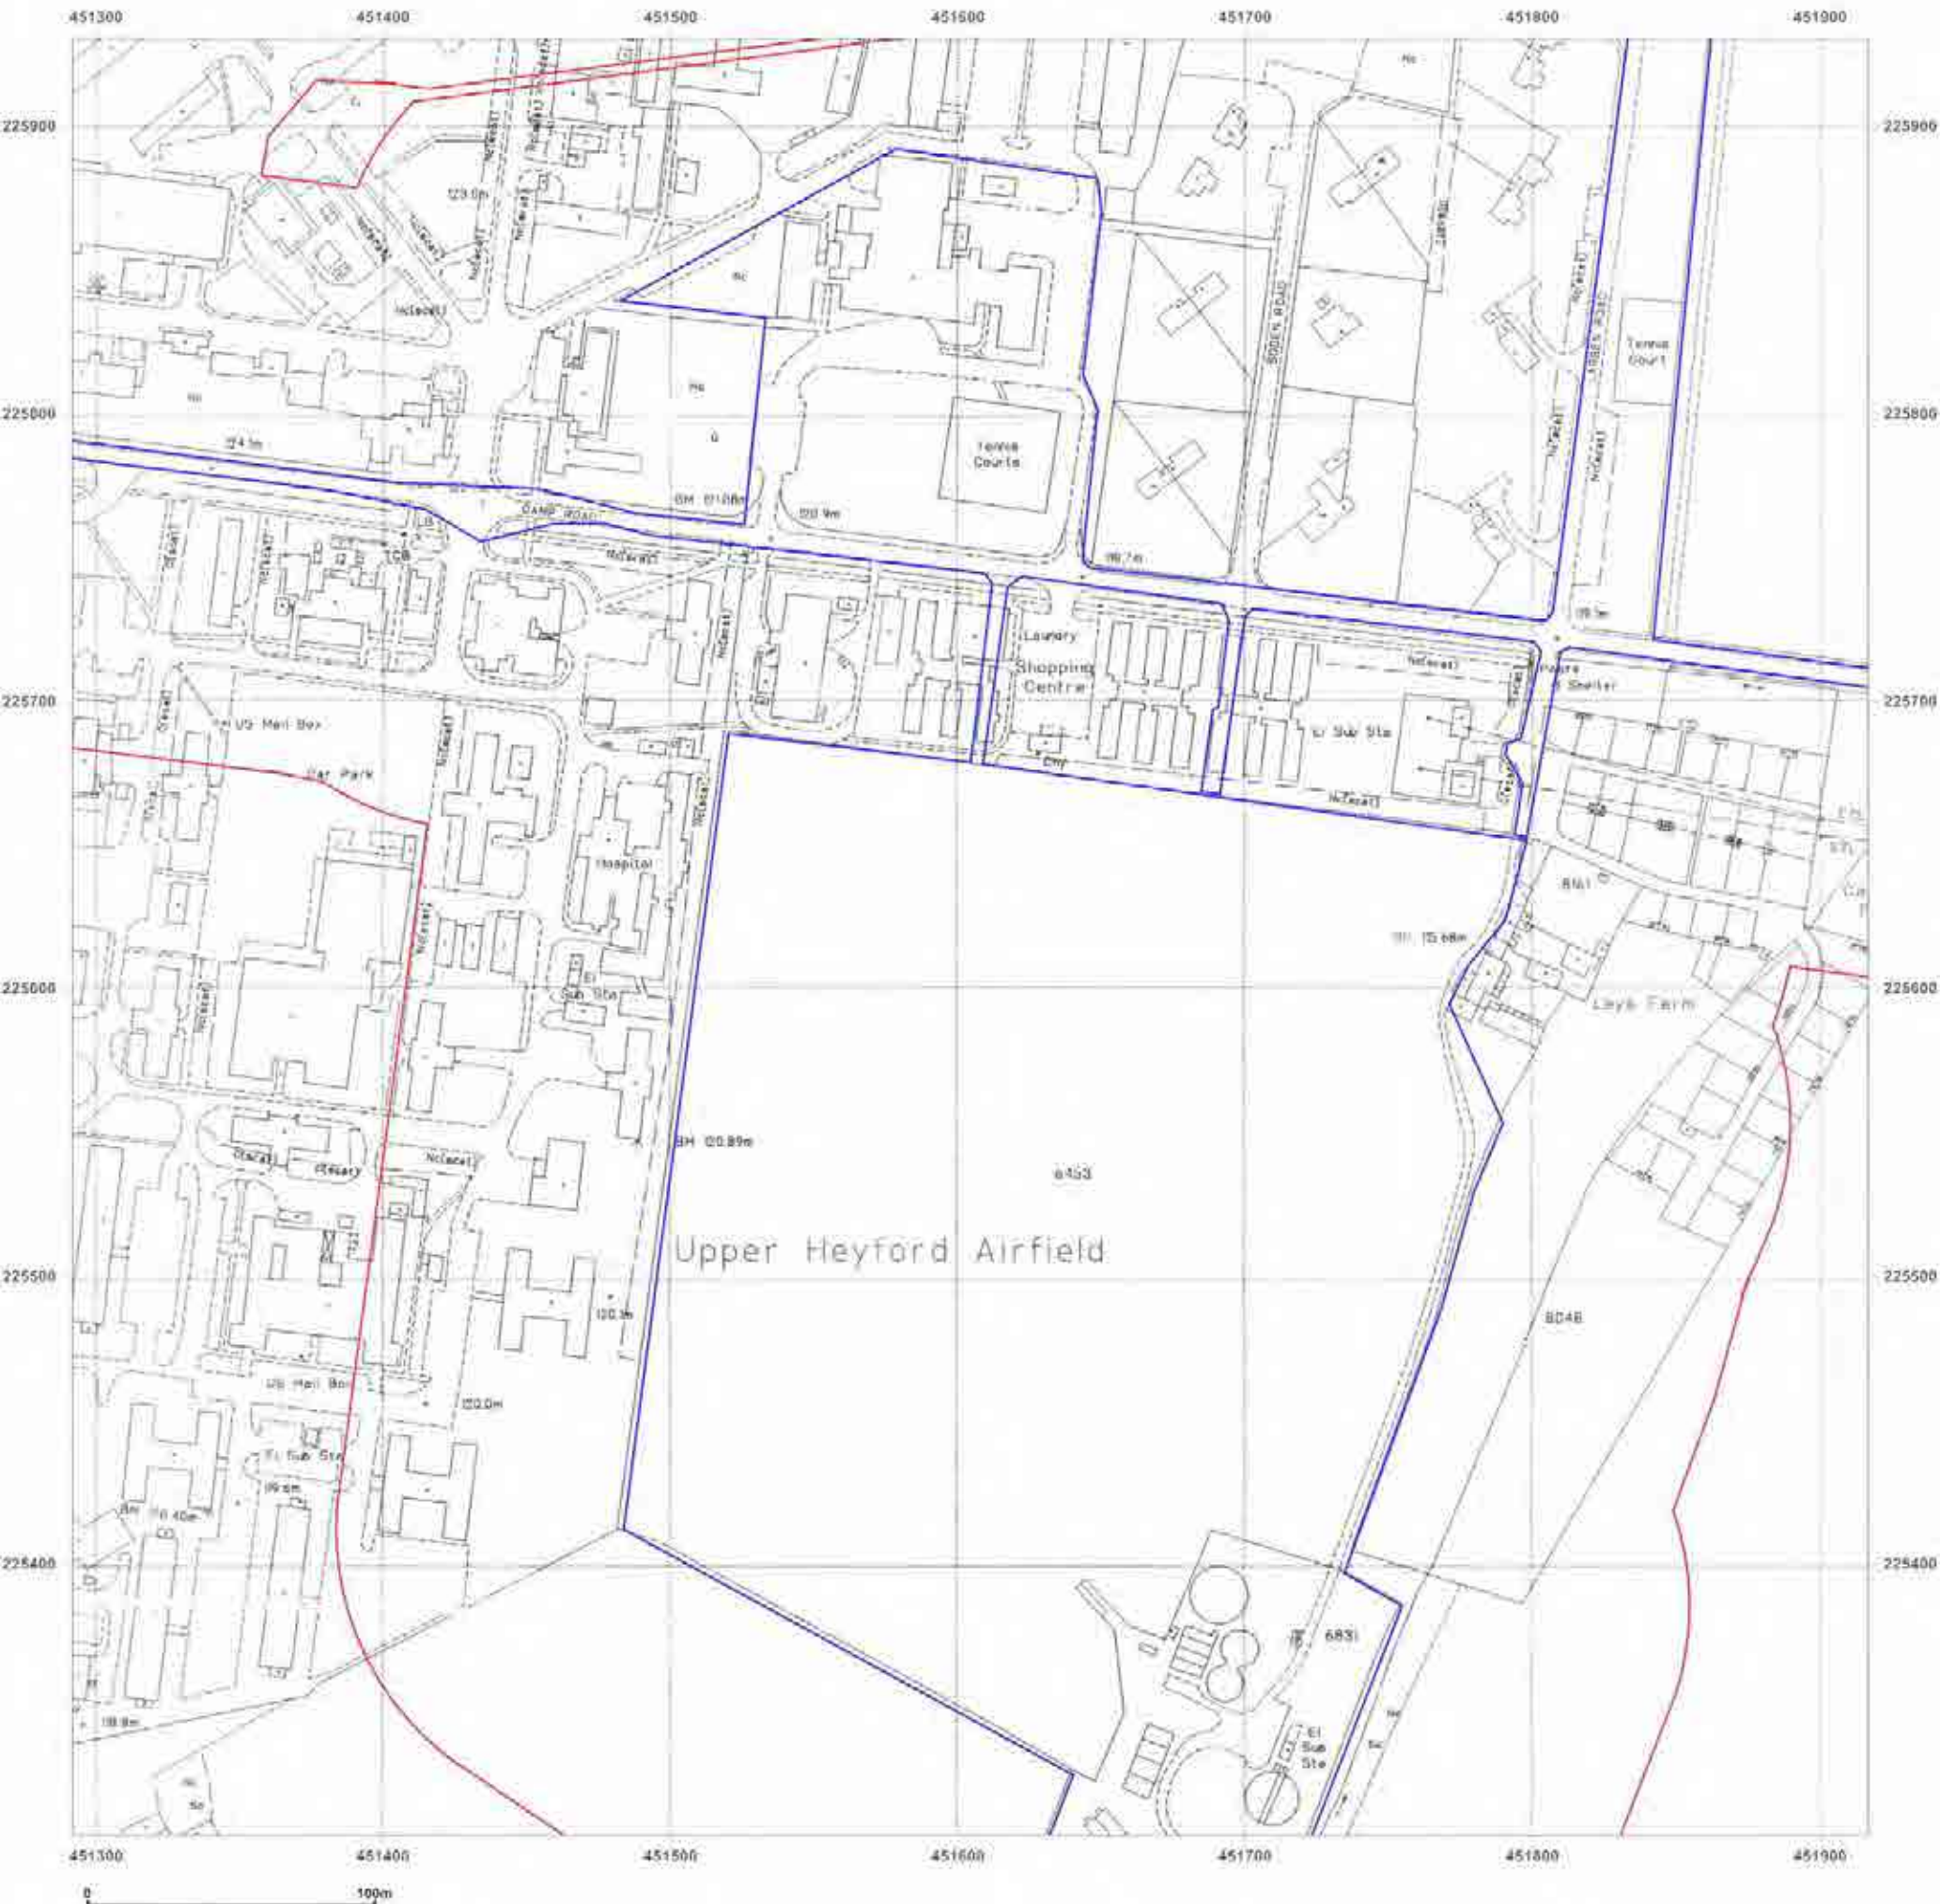

Site Details:

HEYFORD PARK HOUSE, 52
HEYFORD PARK, CAMP ROAD,
UPPER HEYFORD, OX25 5HD

Client Ref: Heyford_Park
Report Ref: GS-4227860_LS_4_2
Grid Ref: 451604, 225618

Map Name: National Grid

Map date: 1994

Scale: 1:2,500

Printed at: 1:2,500

Surveyed 1994
Revised 1994
Edition N/A
Copyright N/A
Levelled N/A

Produced by
Groundsure Insights
T: 08444 159000
E: info@groundsure.com
W: www.groundsure.com

© Crown copyright and database rights 2015 Ordnance Survey 100035207

Production date: 04 September 2017

To view map legend click here [Legend](#)