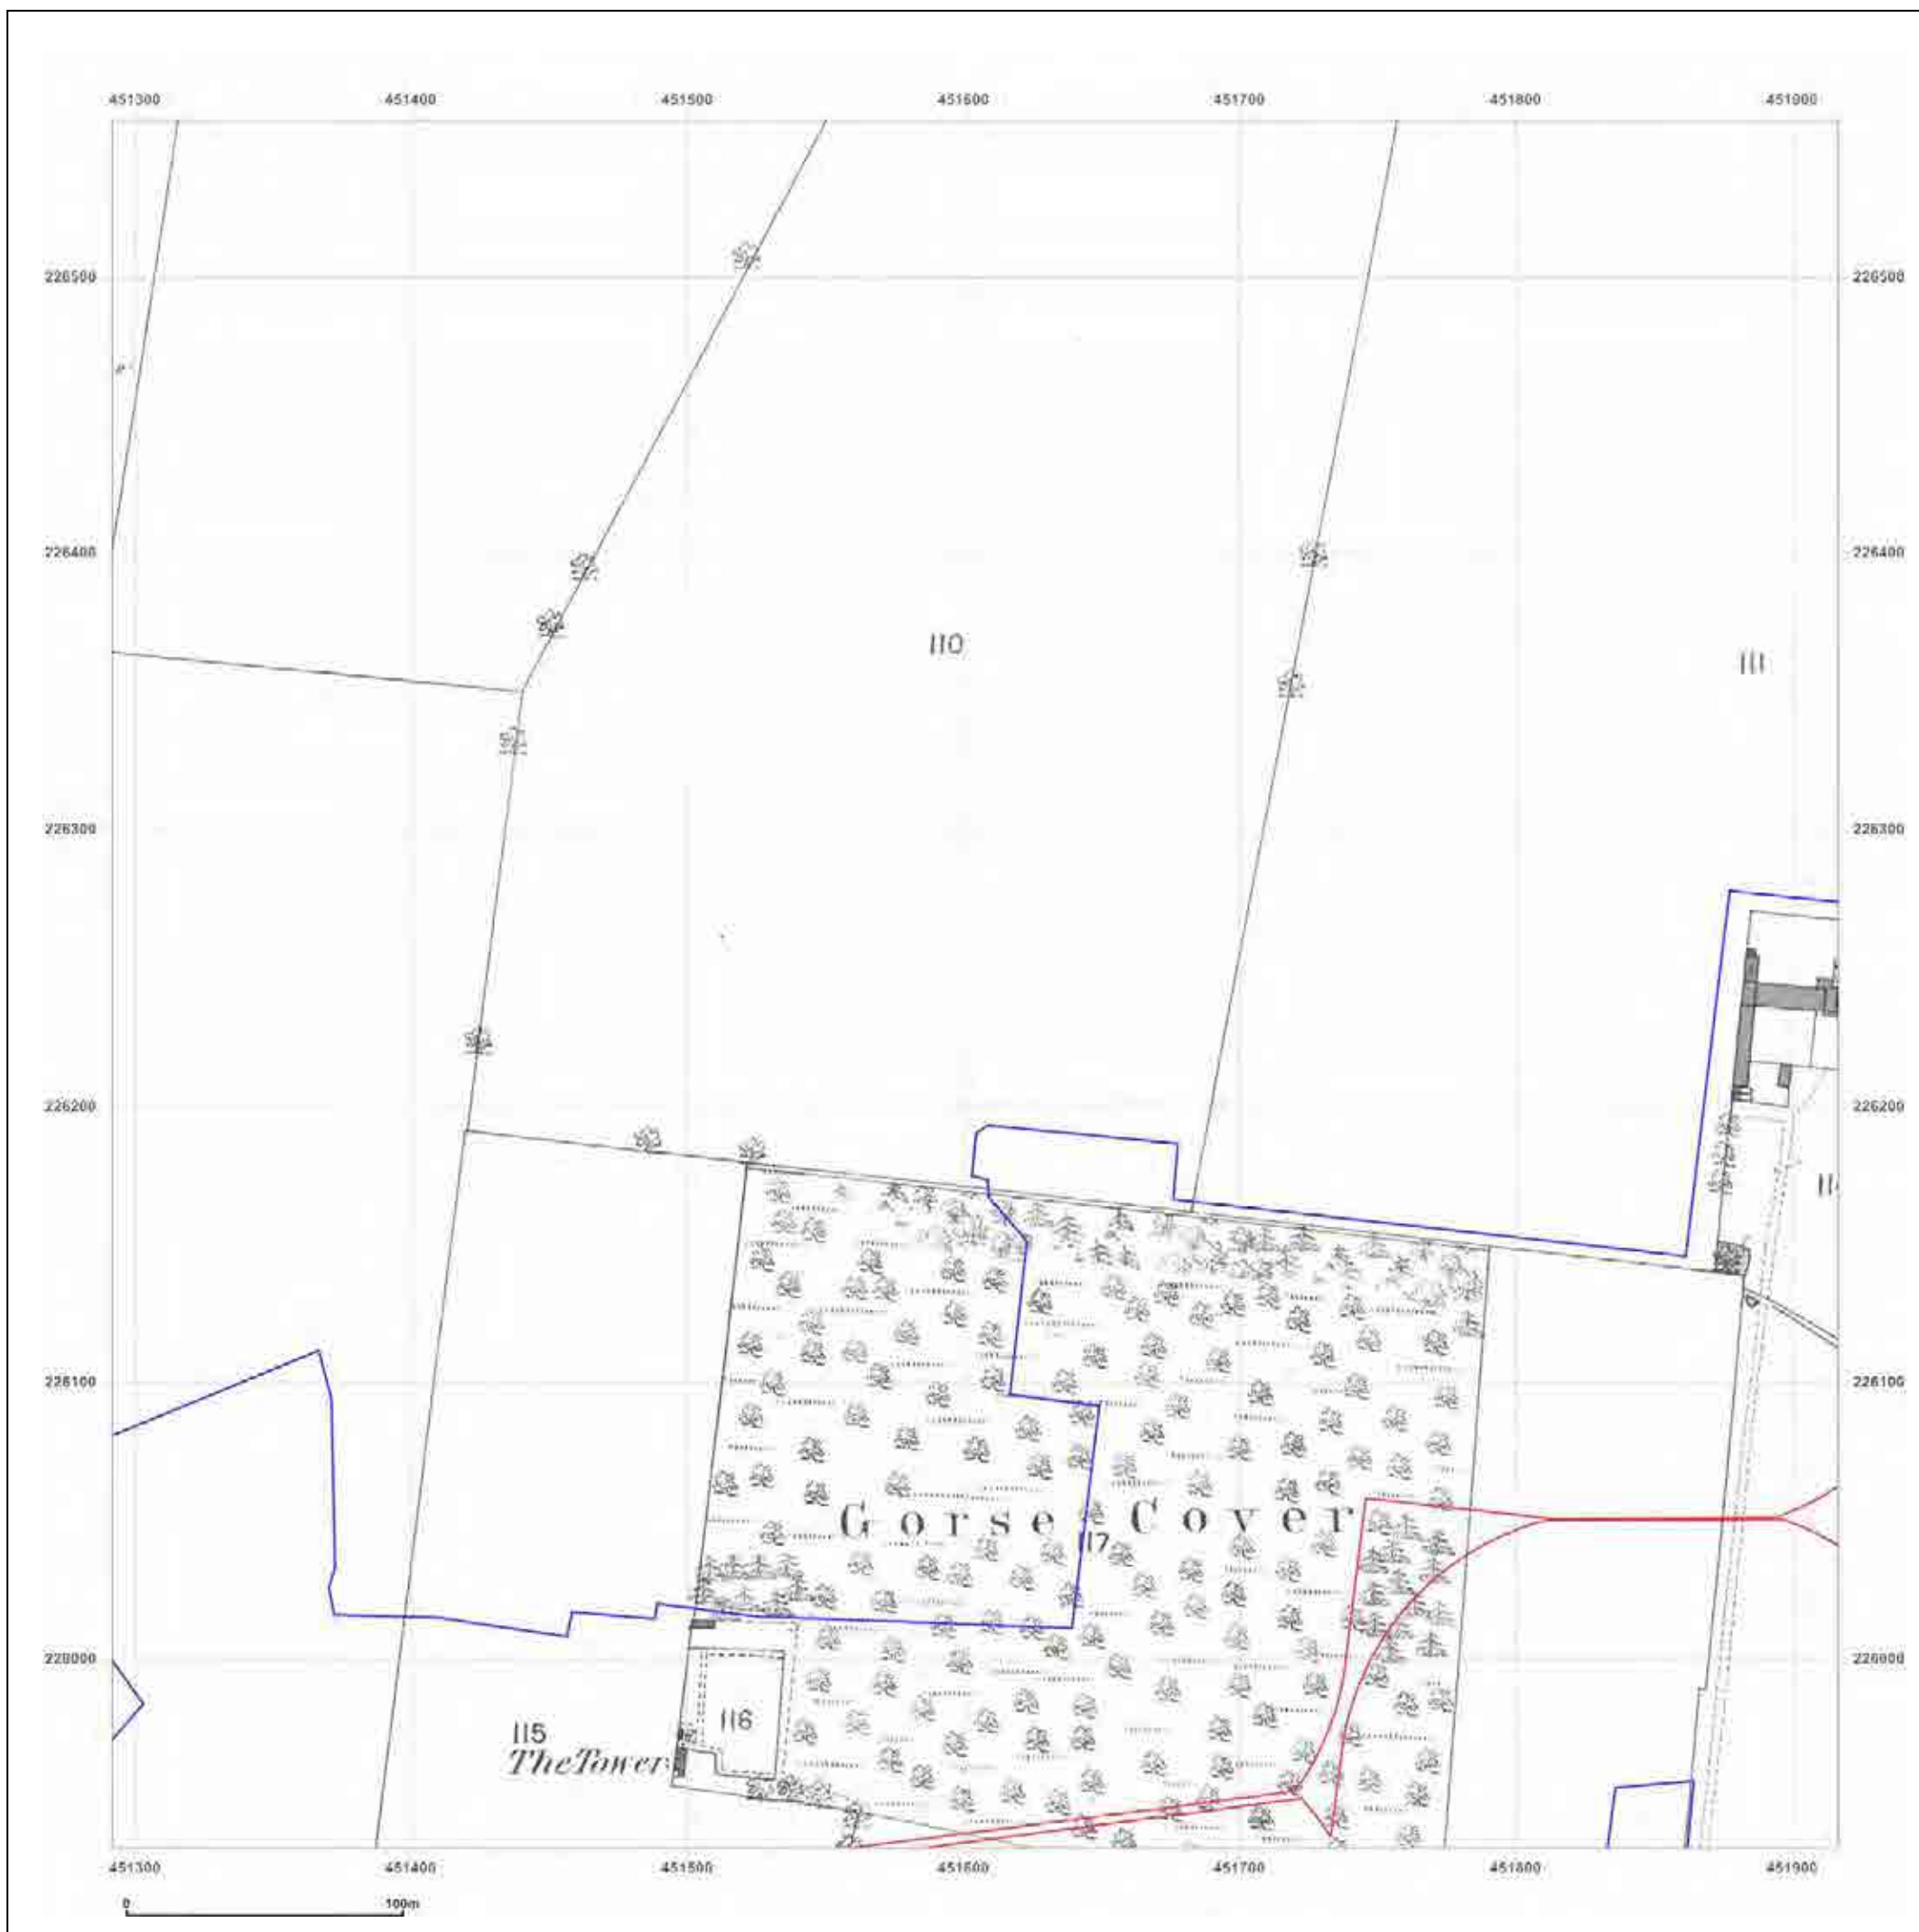

Production date: 04 September 2017

To view map legend click here [Legend](#)

Site Details:

HEYFORD PARK HOUSE, 52
HEYFORD PARK, CAMP ROAD,
UPPER HEYFORD, OX25 5HD

Client Ref: Heyford_Park
Report Ref: GS-4227860_LS_4_3
Grid Ref: 451604, 226244