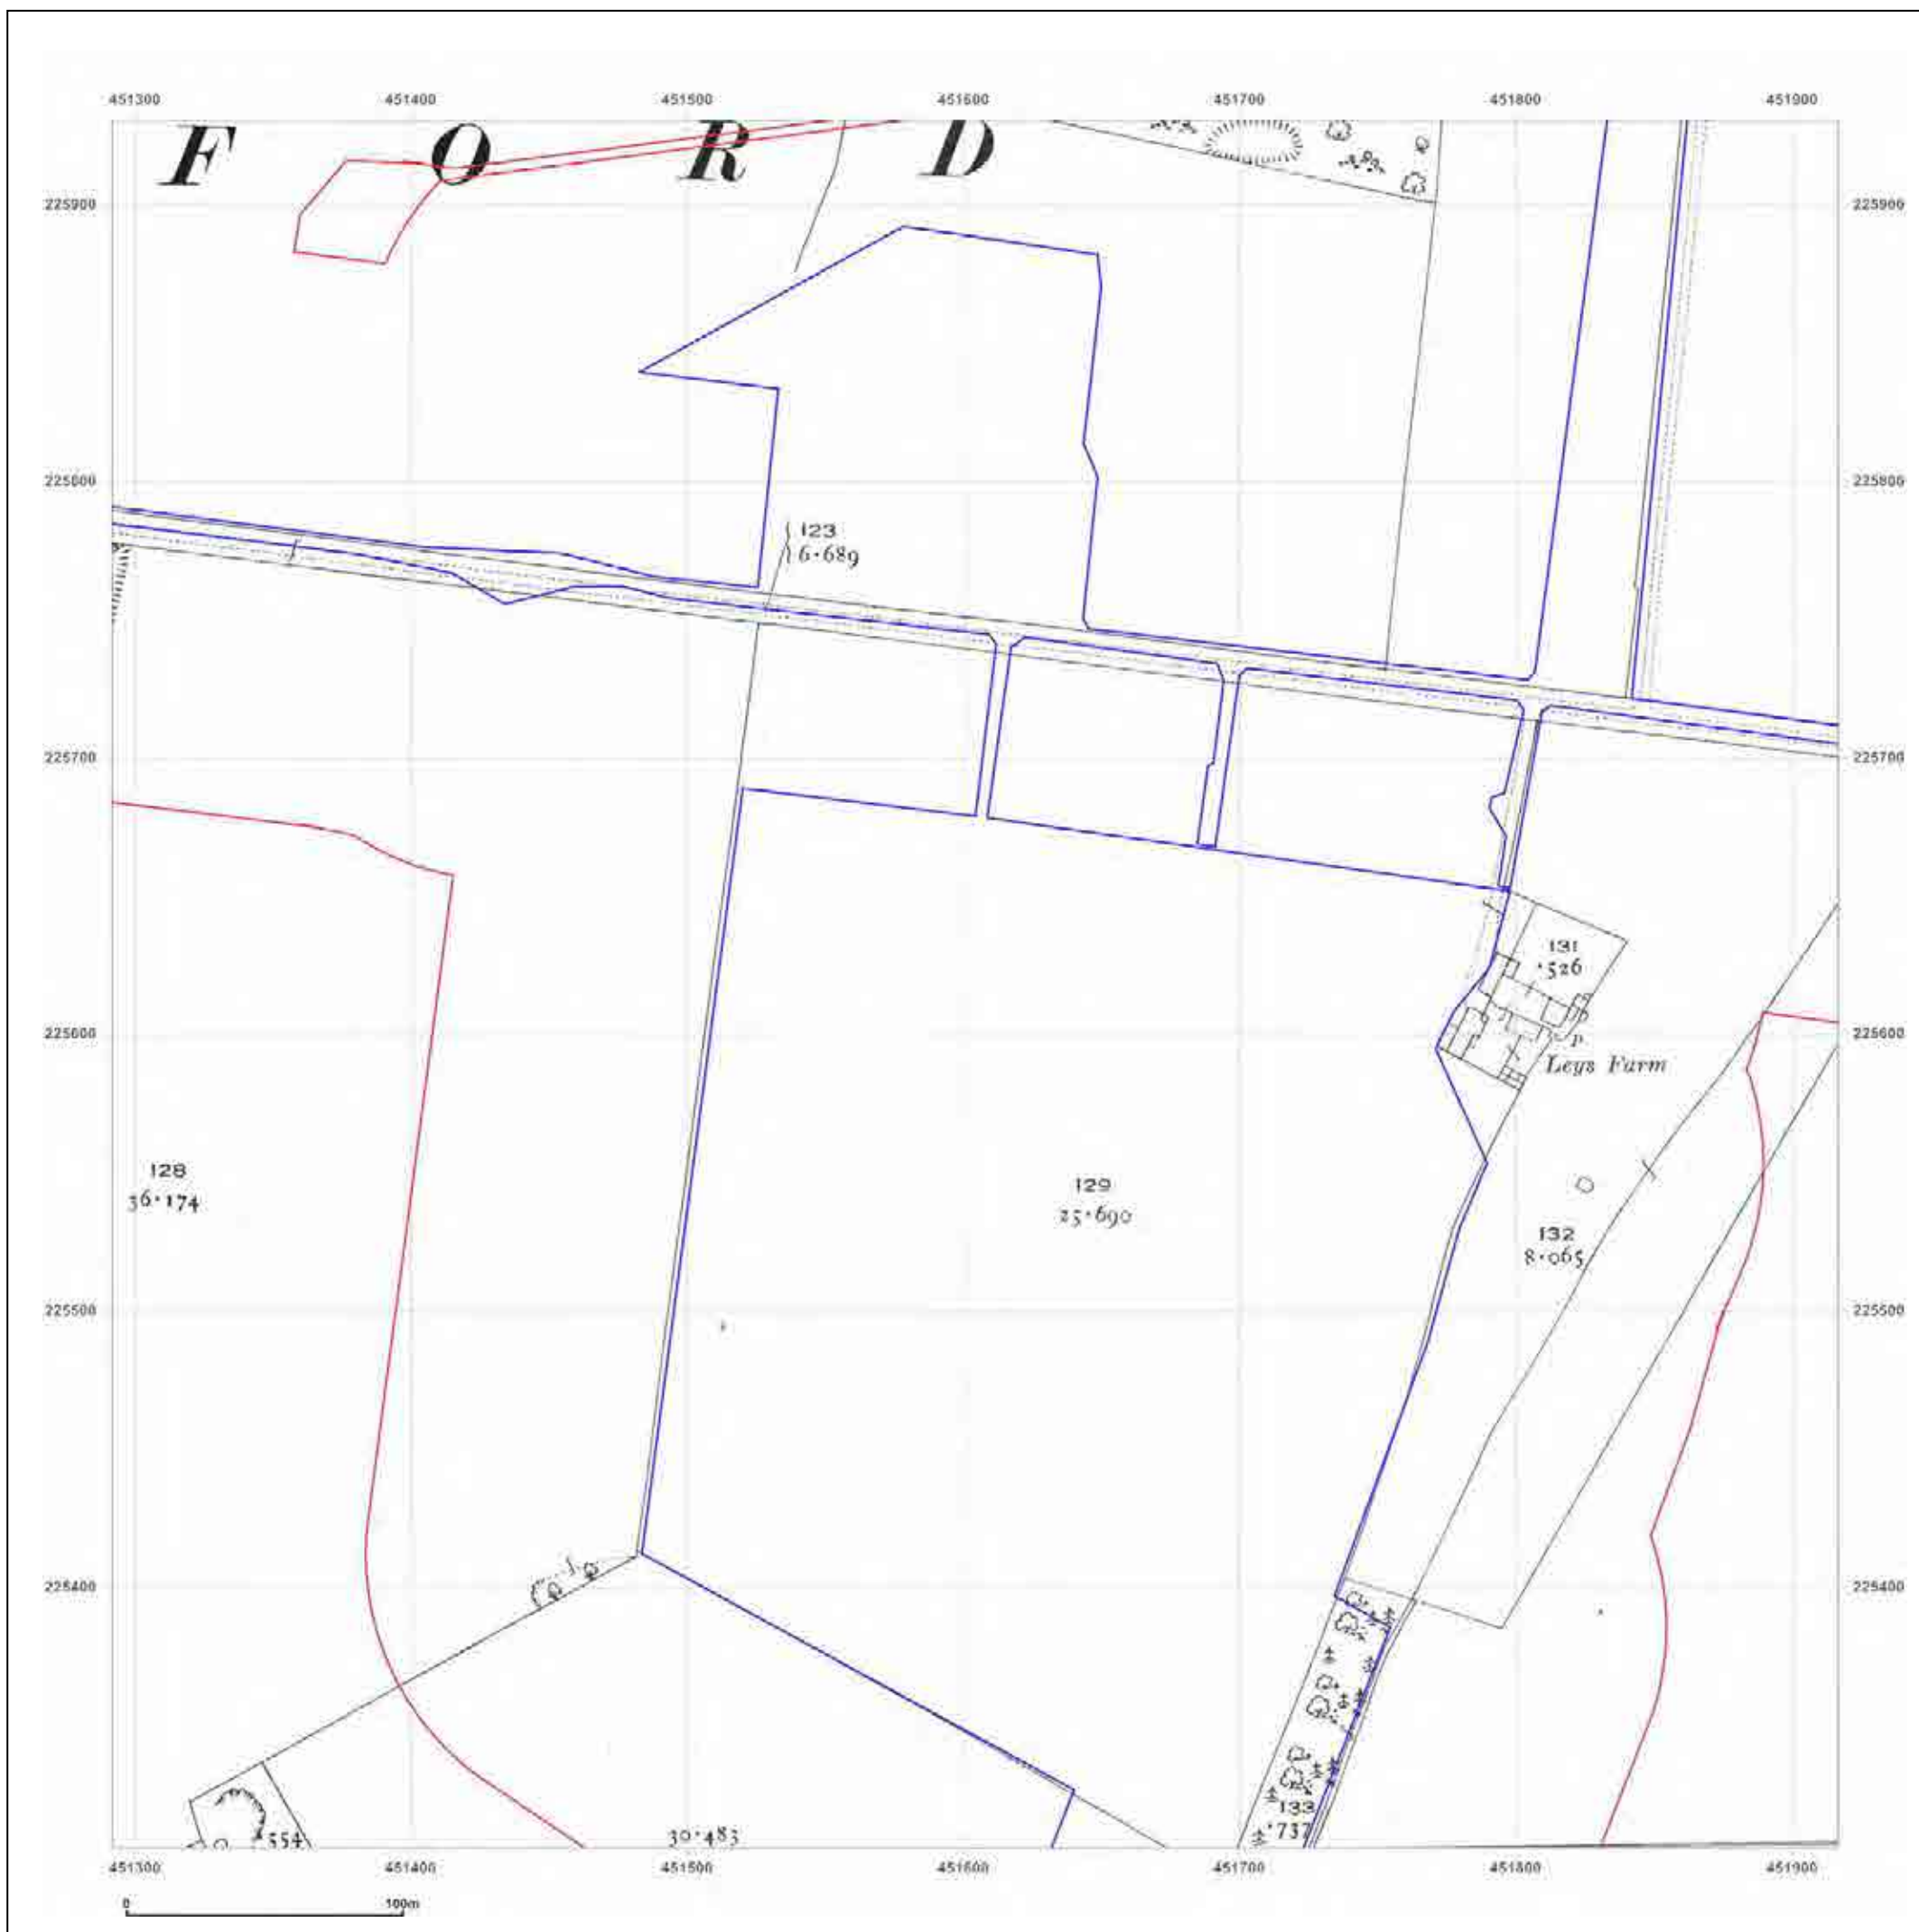

Produced by
Groundsure Insights
T: 08444 159000
E: info@groundsure.com
W: www.groundsure.com

© Crown copyright and database rights 2015 Ordnance Survey 100035207

Production date: 04 September 2017

To view map legend click here [Legend](#)