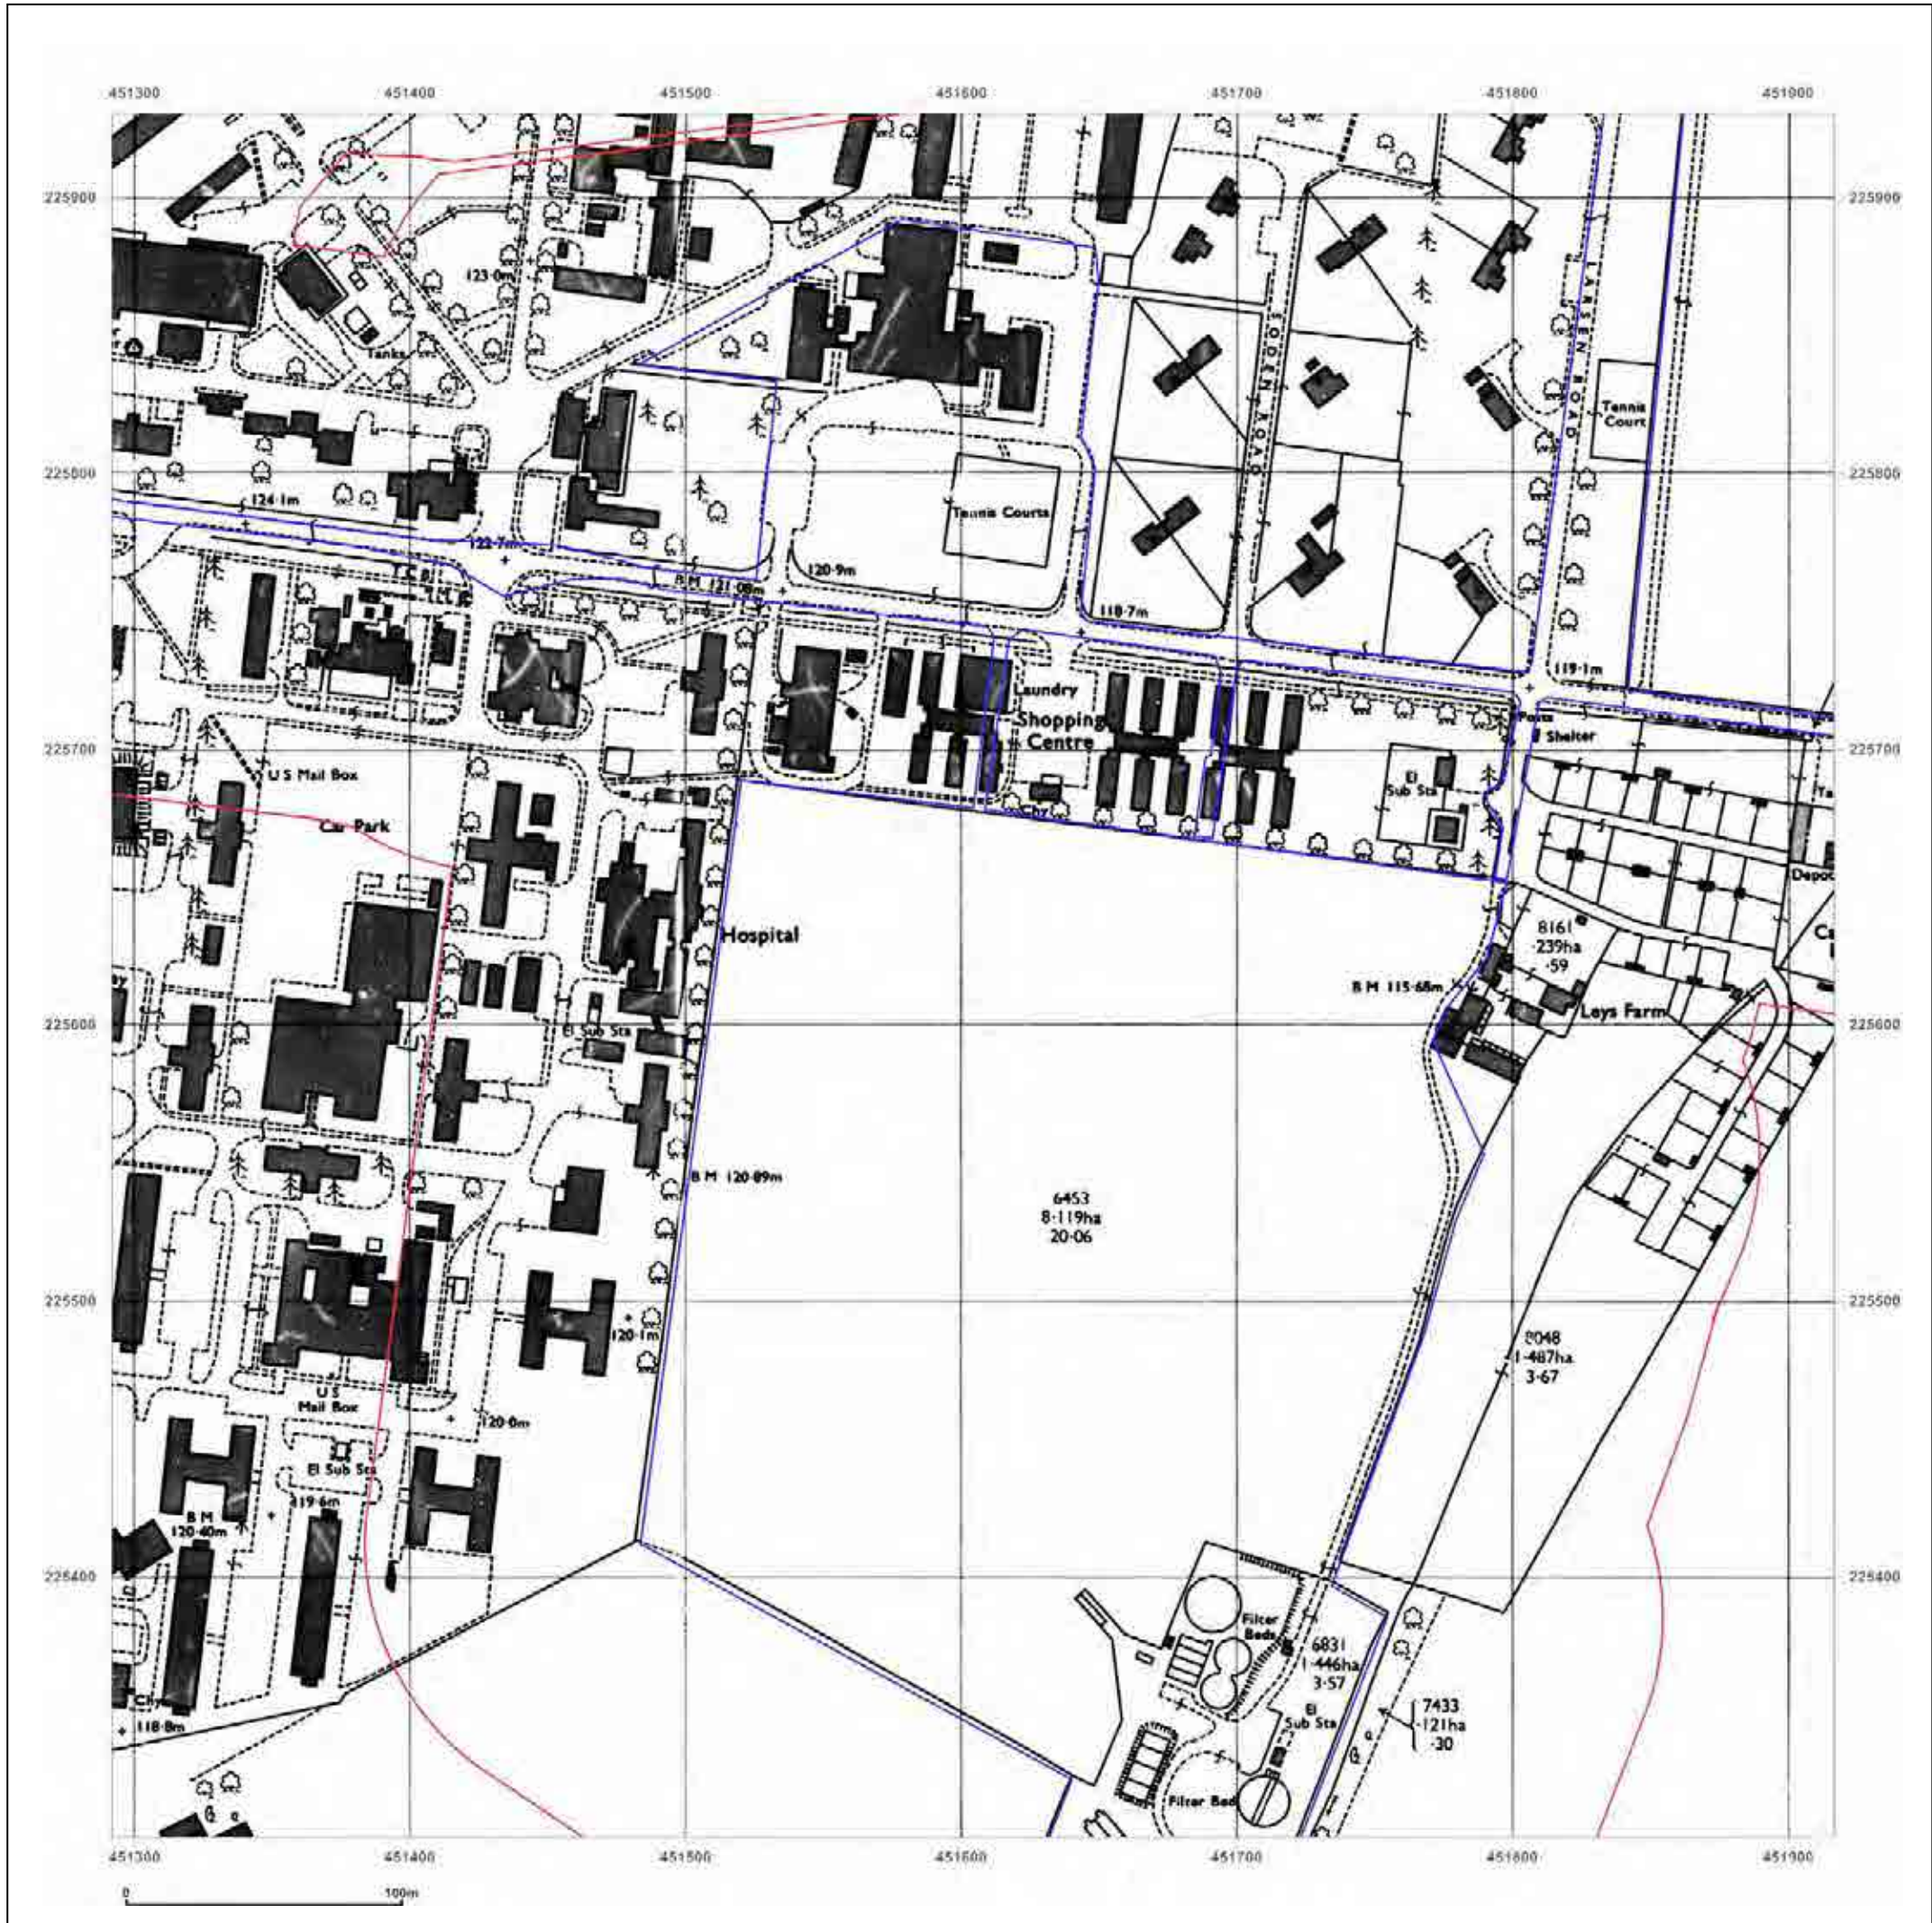

Site Details:

HEYFORD PARK HOUSE, 52
HEYFORD PARK, CAMP ROAD,
UPPER HEYFORD, OX25 5HD

Client Ref: Heyford_Park
Report Ref: GS-4227860_LS_4_2
Grid Ref: 451604, 225618

Map Name: National Grid

Map date: 1975

Scale: 1:2,500

Printed at: 1:2,500

Surveyed N/A
Revised N/A
Edition N/A
Copyright 1975
Levelled N/A

Produced by
Groundsure Insights
T: 08444 159000
E: info@groundsure.com
W: www.groundsure.com

© Crown copyright and database rights 2015 Ordnance Survey 100035207

Production date: 04 September 2017

To view map legend click here [Legend](#)