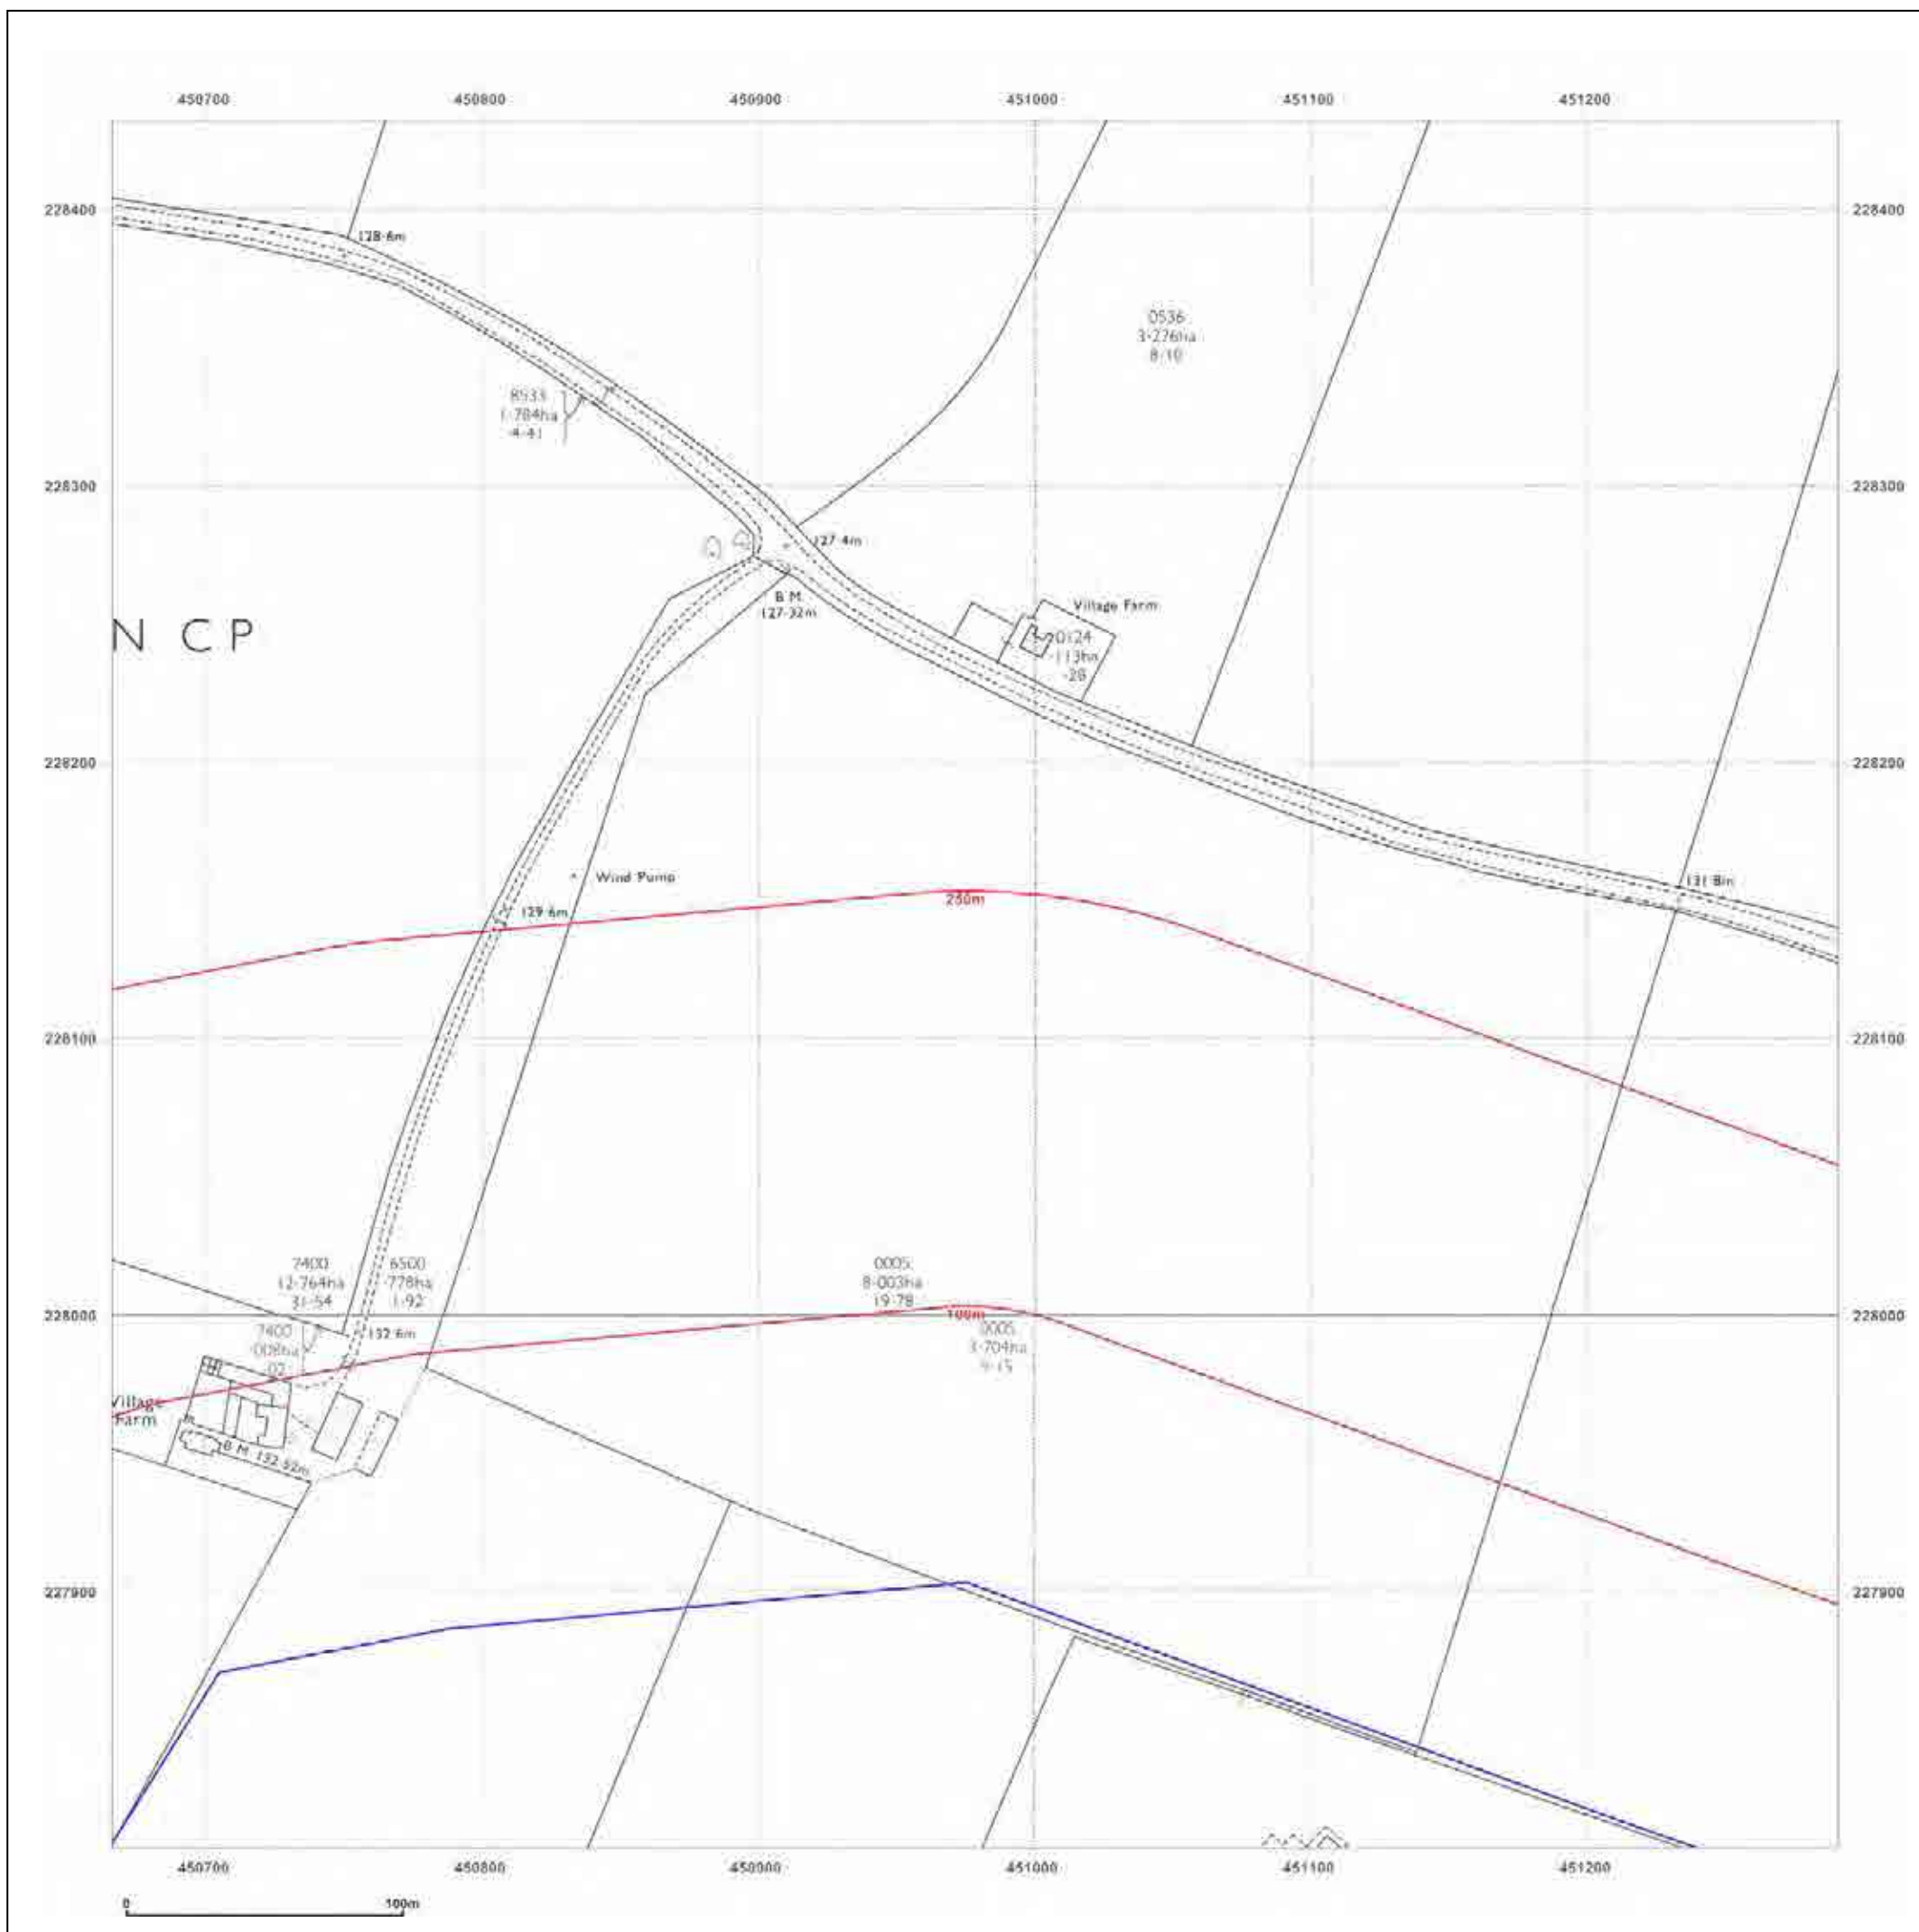

Site Details:

HEYFORD PARK HOUSE, 52
HEYFORD PARK, CAMP ROAD,
UPPER HEYFORD, OX25 5HD

Client Ref: Heyford_Park
Report Ref: GS-4227860_LS_3_6
Grid Ref: 450979, 228120

Map Name: National Grid

Map date: 1974-1975

Scale: 1:2,500

Printed at: 1:2,500

Surveyed 1975
Revised 1975
Edition N/A
Copyright 1976
Levelled 1971

Surveyed 1974
Revised 1974
Edition N/A
Copyright N/A
Levelled 1971

Produced by
Groundsure Insights
T: 08444 159000
E: info@groundsure.com
W: www.groundsure.com

© Crown copyright and database rights 2015 Ordnance Survey 100035207

Production date: 04 September 2017

To view map legend click here [Legend](#)