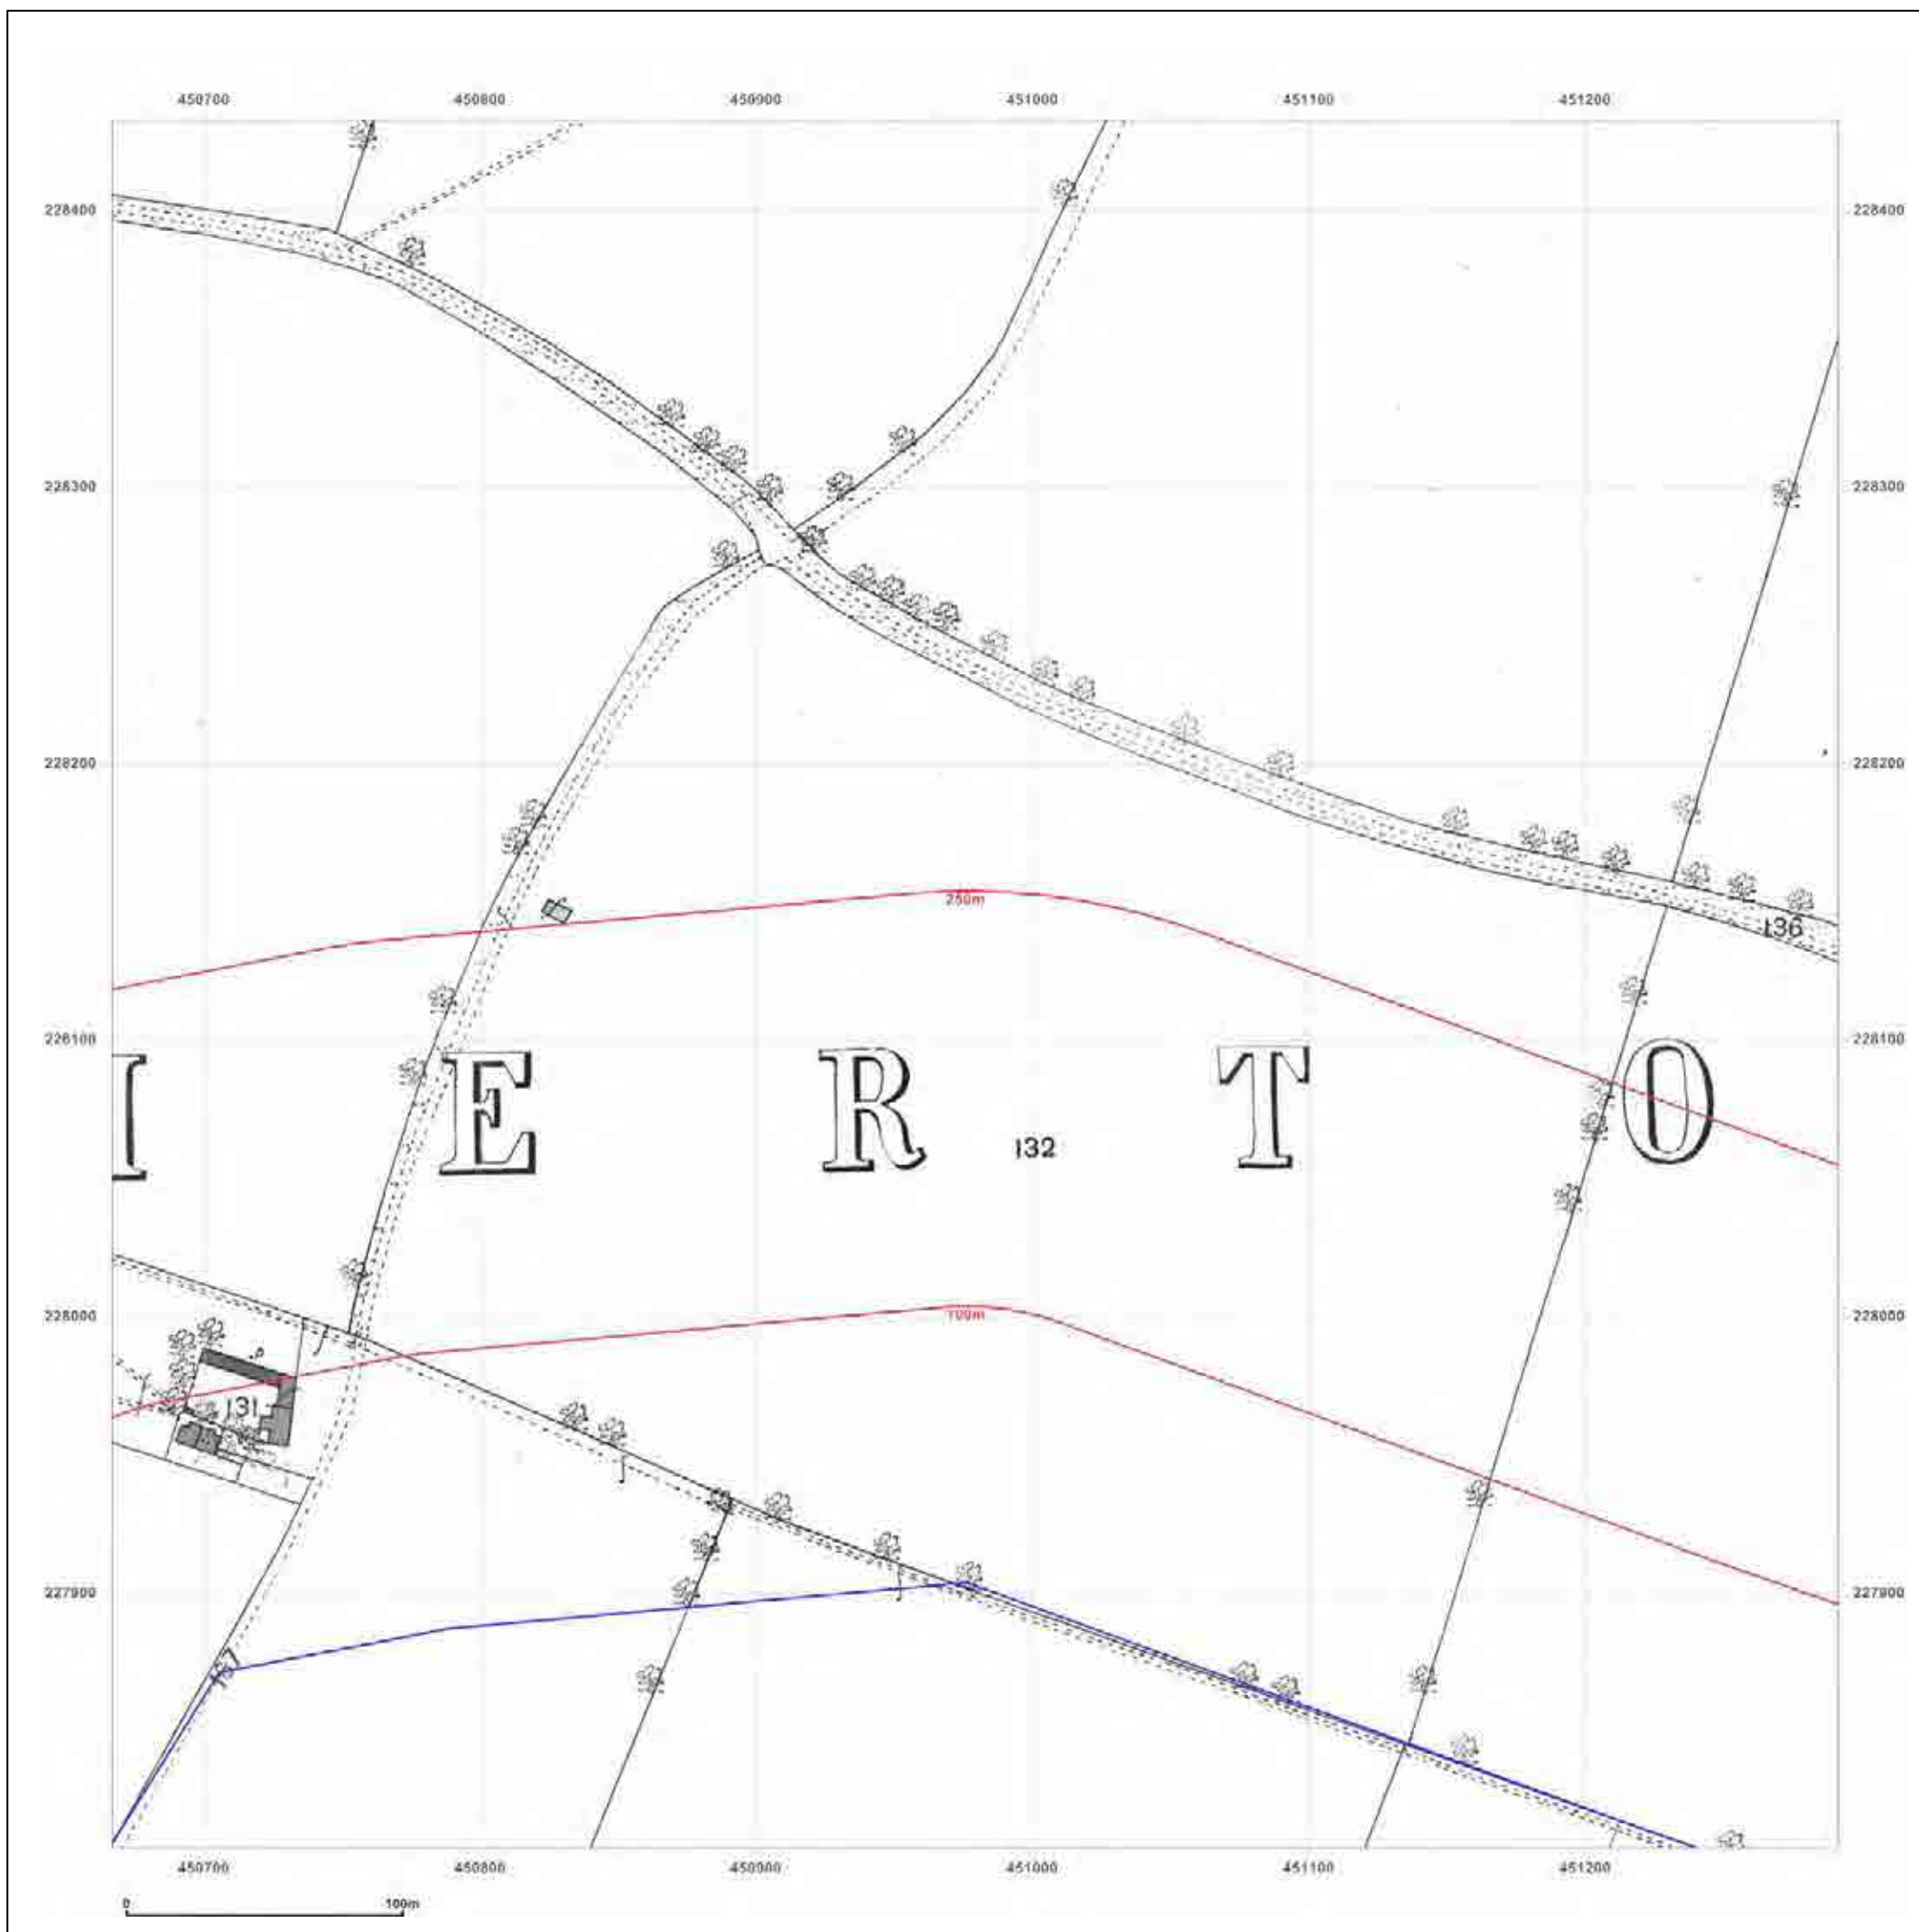

Site Details:

HEYFORD PARK HOUSE, 52
HEYFORD PARK, CAMP ROAD,
UPPER HEYFORD, OX25 5HD

Client Ref: Heyford_Park
Report Ref: GS-4227860_LS_3_6
Grid Ref: 450979, 228120

Map Name: County Series

Map date: 1881

Scale: 1:2,500

Printed at: 1:2,500

Surveyed 1881
Revised 1881
Edition N/A
Copyright N/A
Levelled N/A

Produced by
Groundsure Insights
T: 08444 159000
E: info@groundsure.com
W: www.groundsure.com

© Crown copyright and database rights 2015 Ordnance Survey 100035207

Production date: 04 September 2017

To view map legend click here [Legend](#)