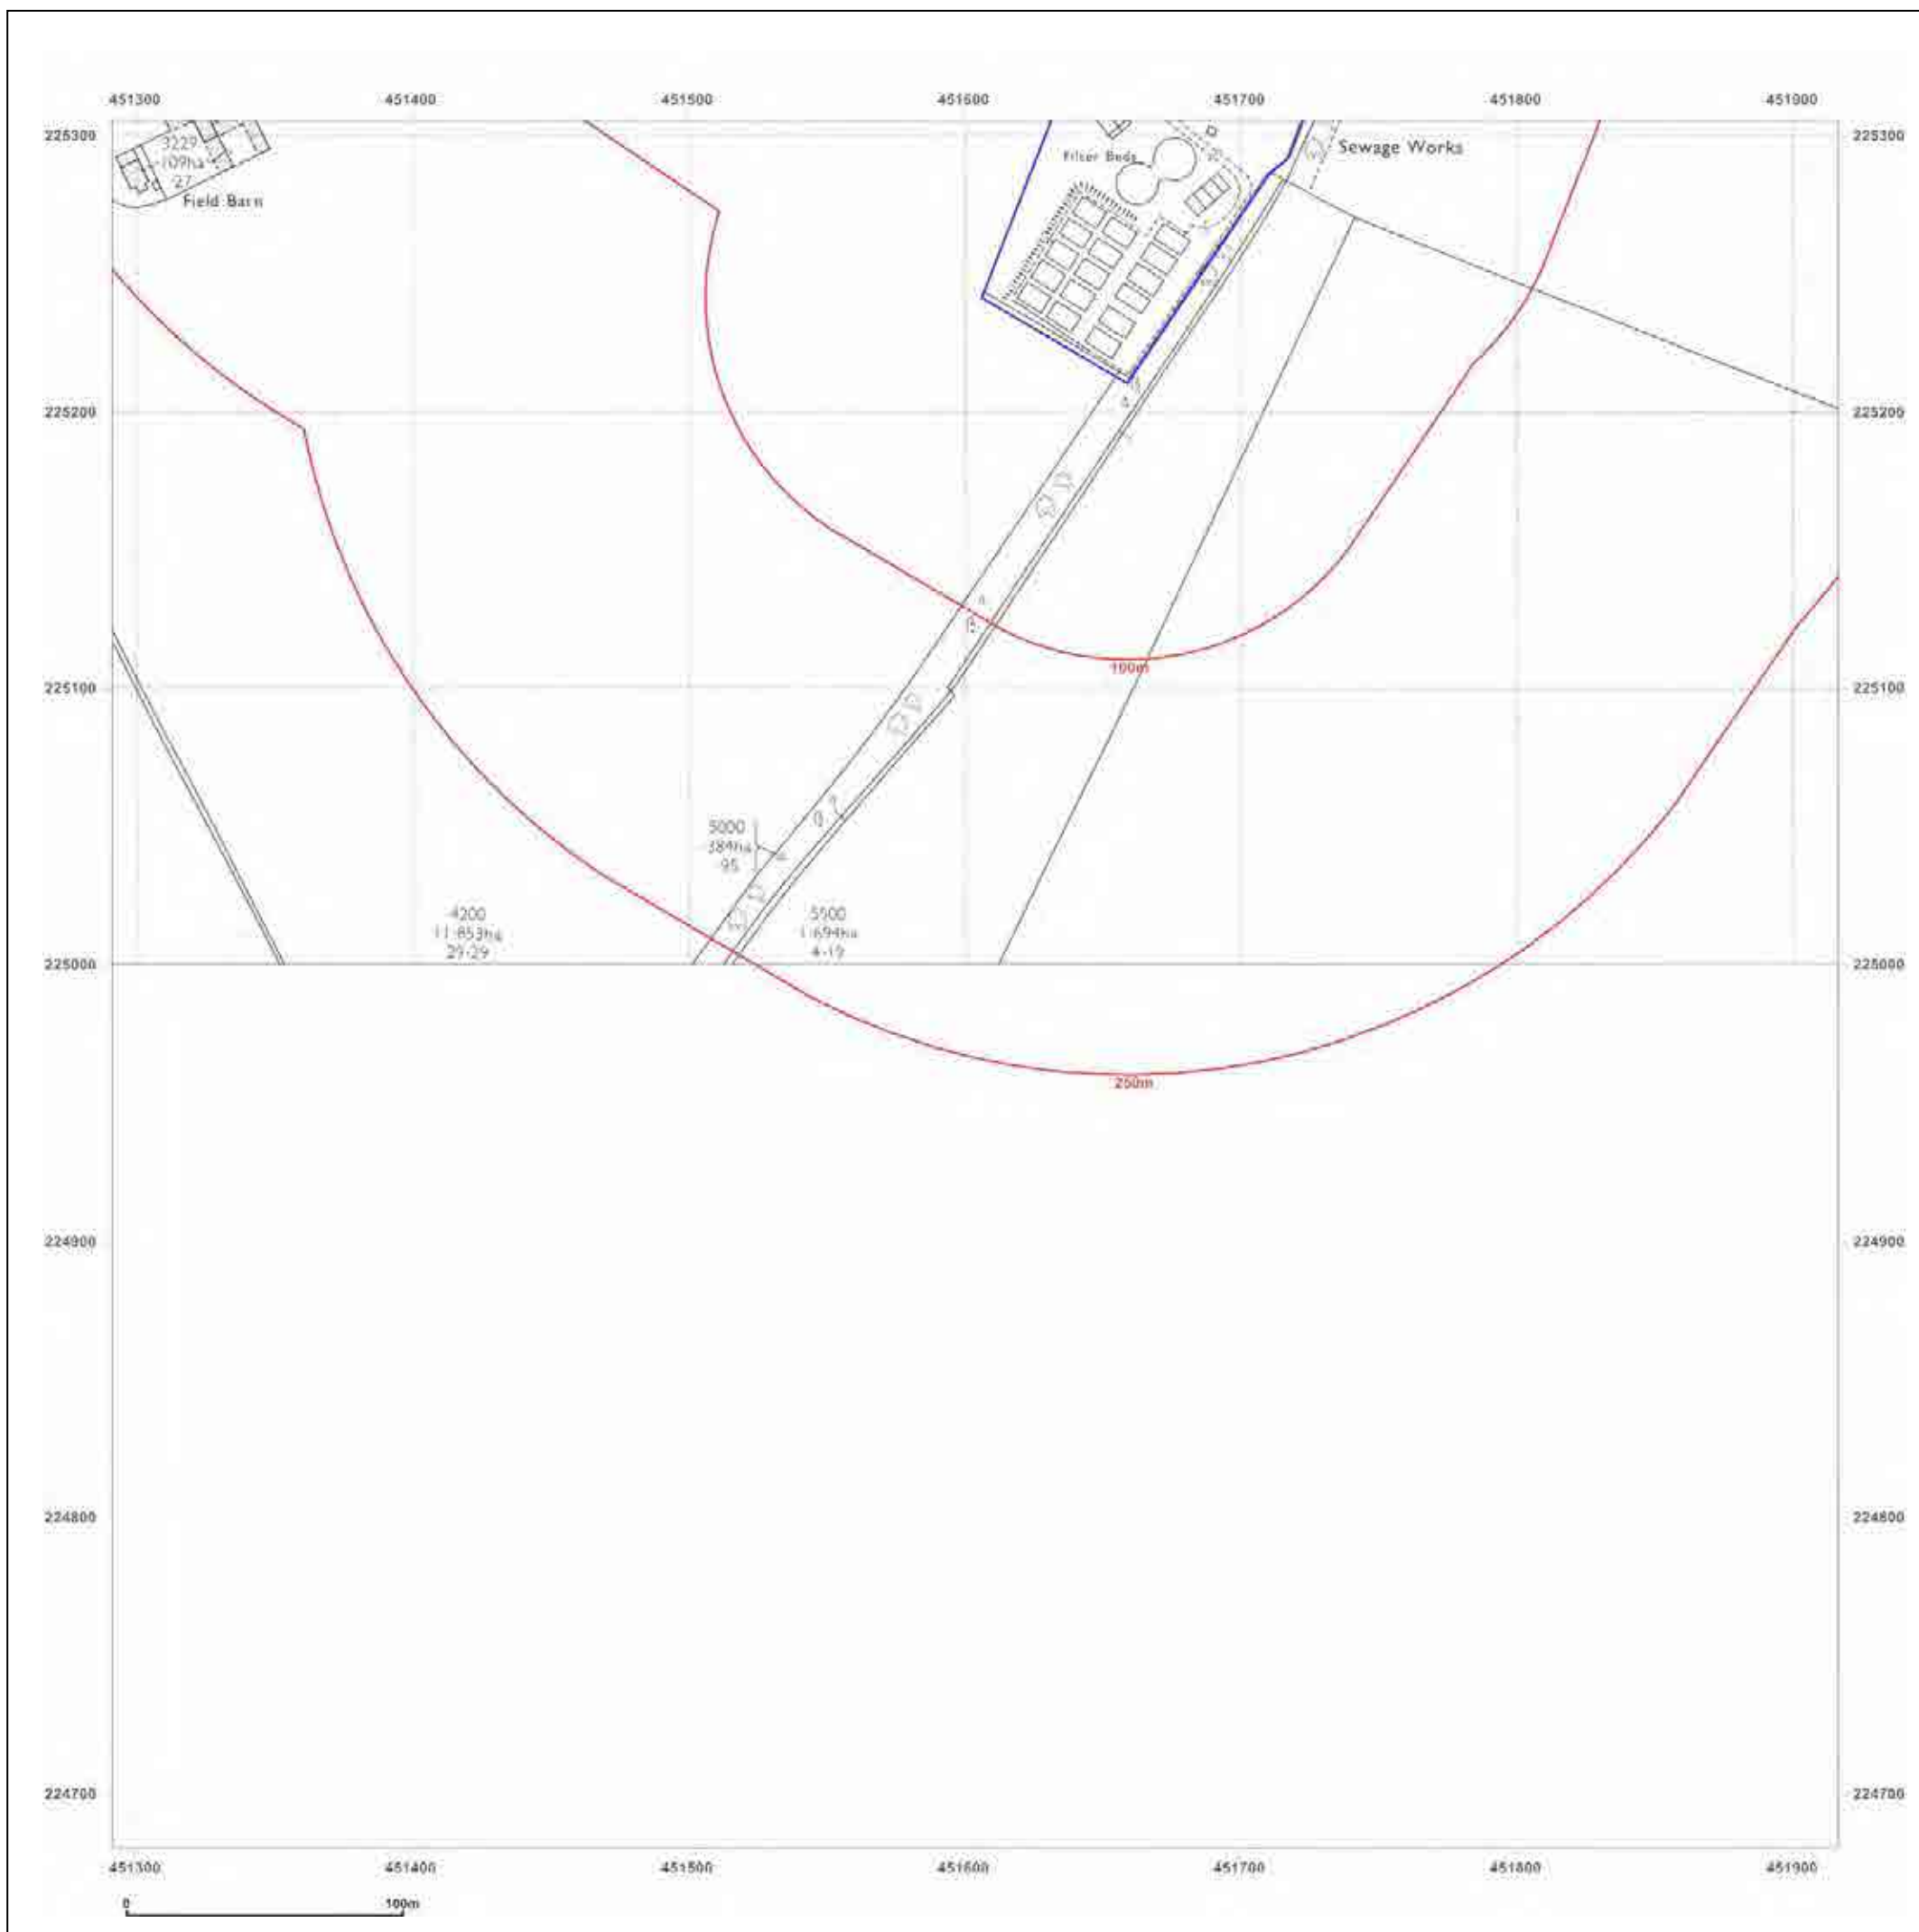

Produced by
Groundsure Insights
T: 08444 159000
E: info@groundsure.com
W: www.groundsure.com

© Crown copyright and database rights 2015 Ordnance Survey 100035207

Production date: 04 September 2017

To view map legend click here [Legend](#)