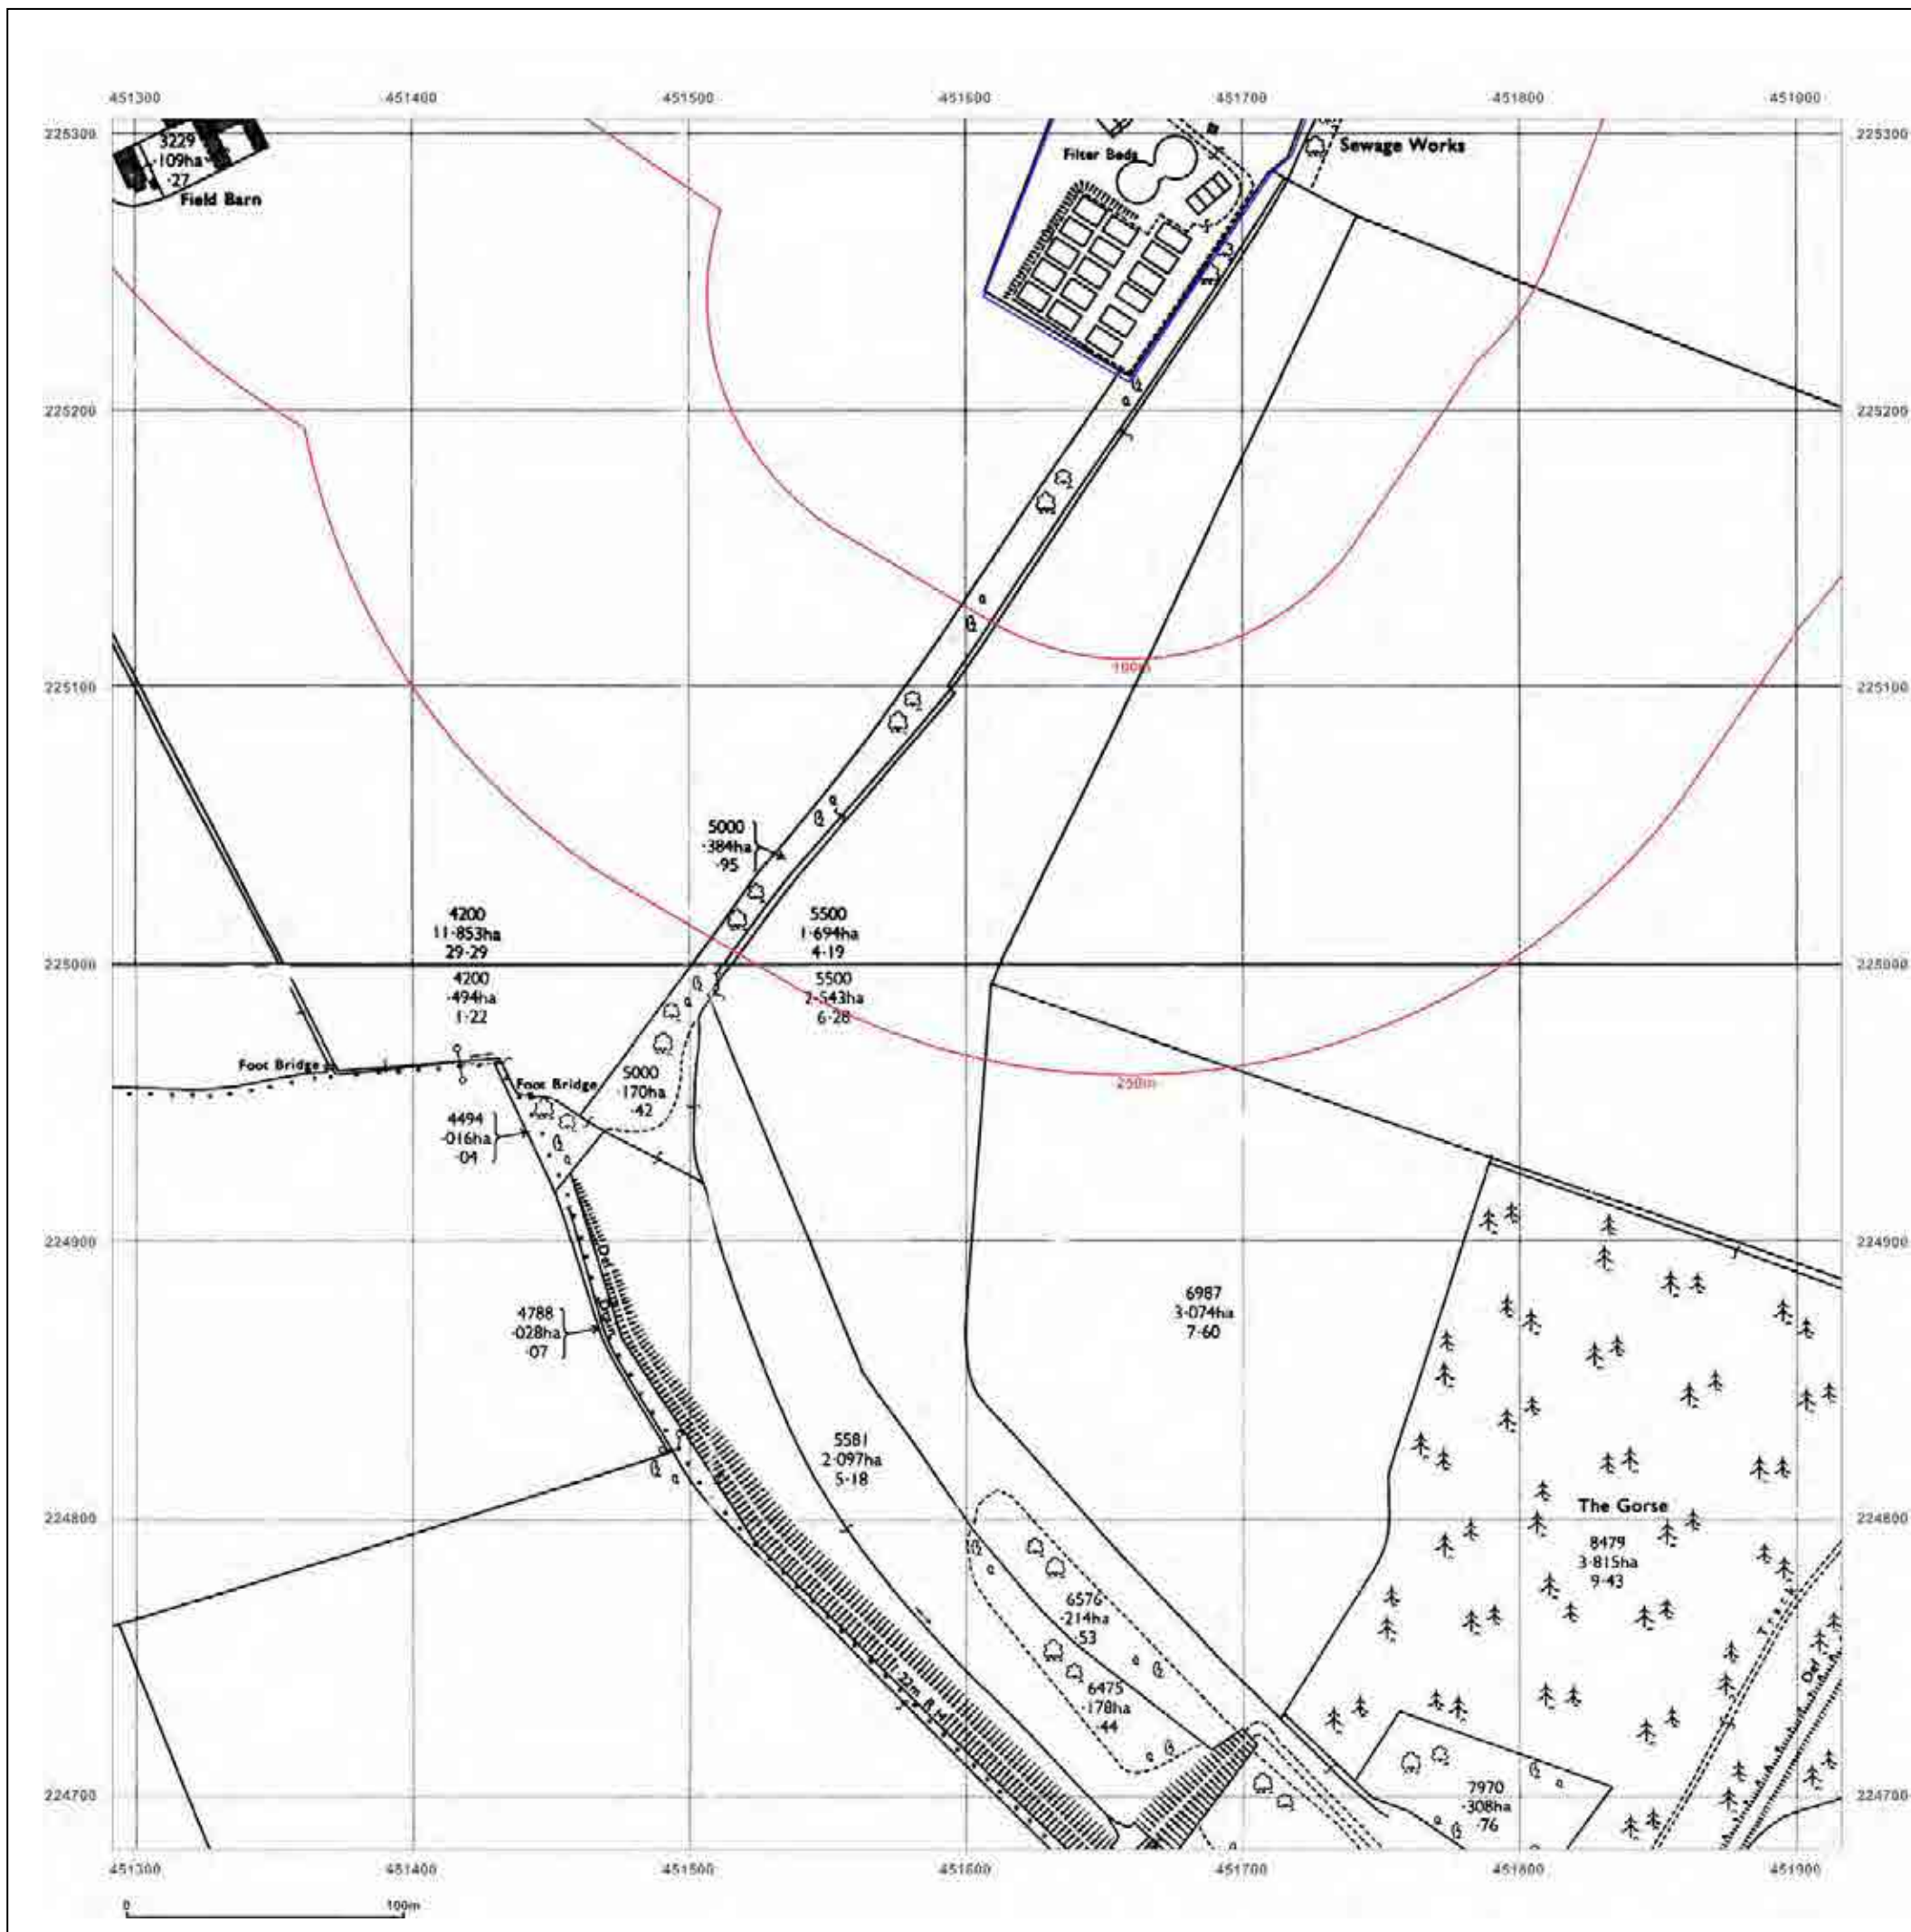

Site Details:

HEYFORD PARK HOUSE, 52
HEYFORD PARK, CAMP ROAD,
UPPER HEYFORD, OX25 5HD

Client Ref: Heyford_Park
Report Ref: GS-4227860_LS_4_1
Grid Ref: 451604, 224993

Map Name: National Grid

Map date: 1975-1976

Scale: 1:2,500

Printed at: 1:2,500