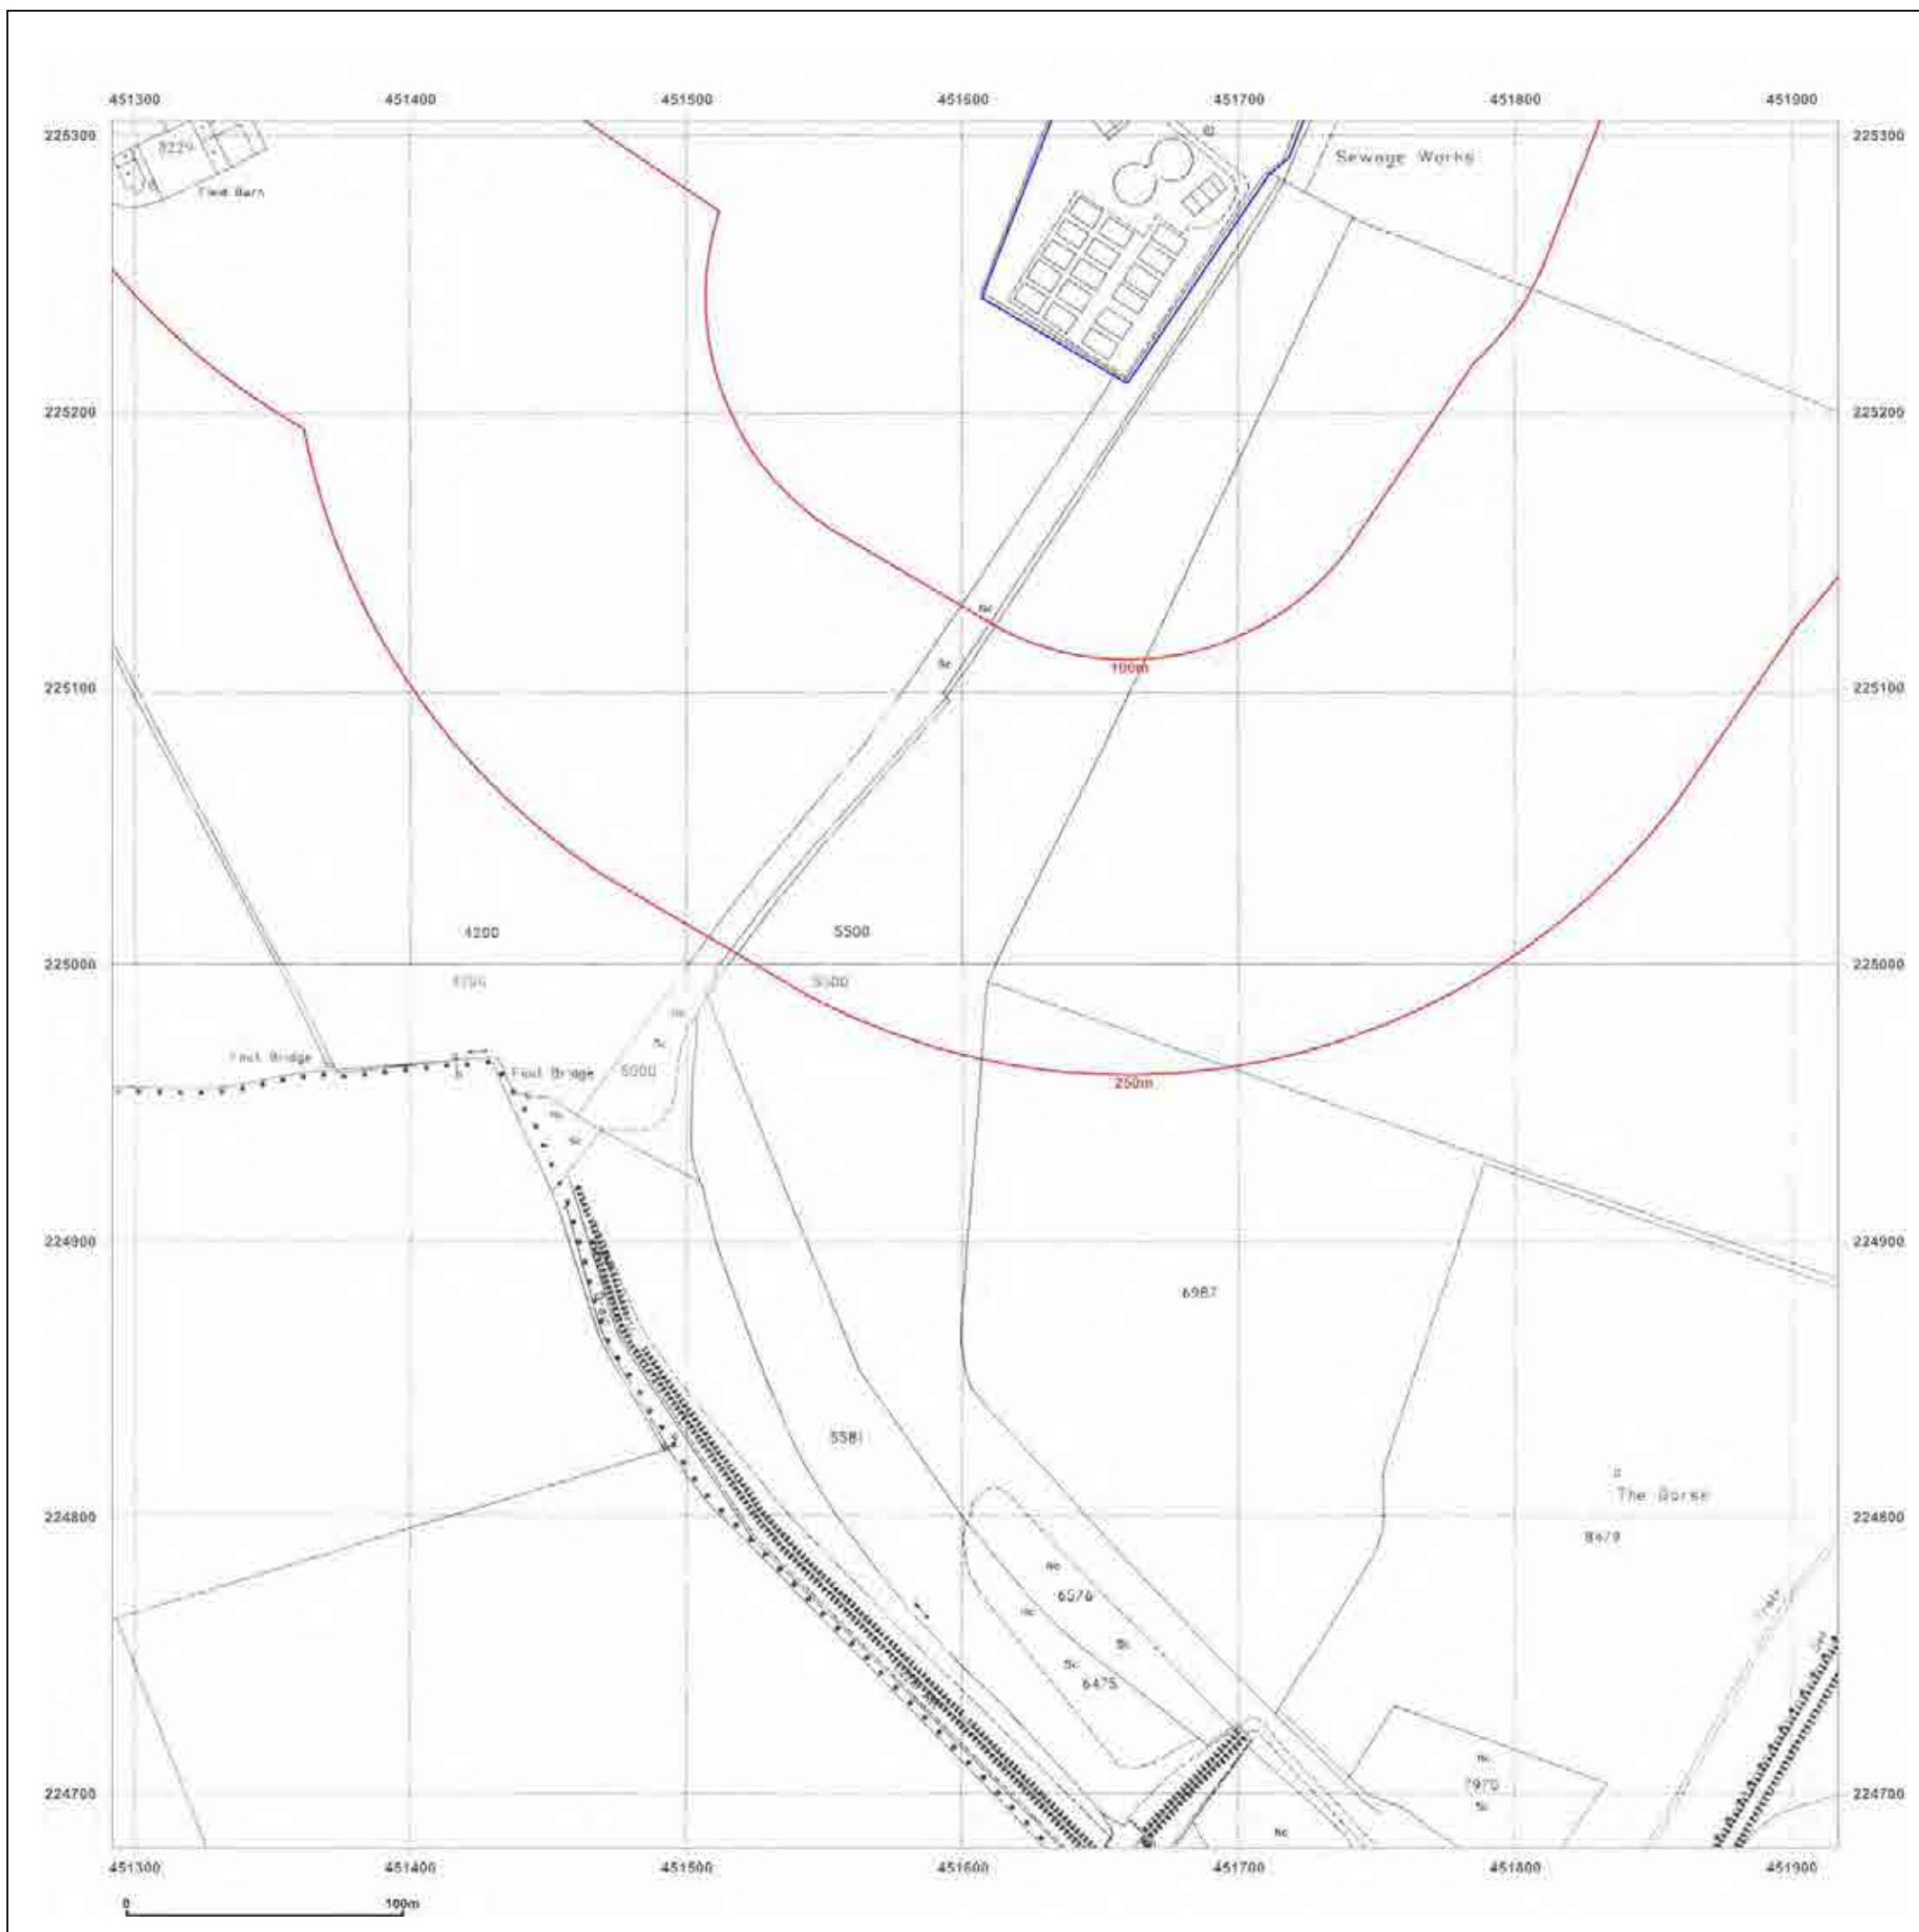

© Crown copyright and database rights 2015 Ordnance Survey 100035207

Production date: 04 September 2017

To view map legend click here [Legend](#)

Site Details:

HEYFORD PARK HOUSE, 52
HEYFORD PARK, CAMP ROAD,
UPPER HEYFORD, OX25 5HD