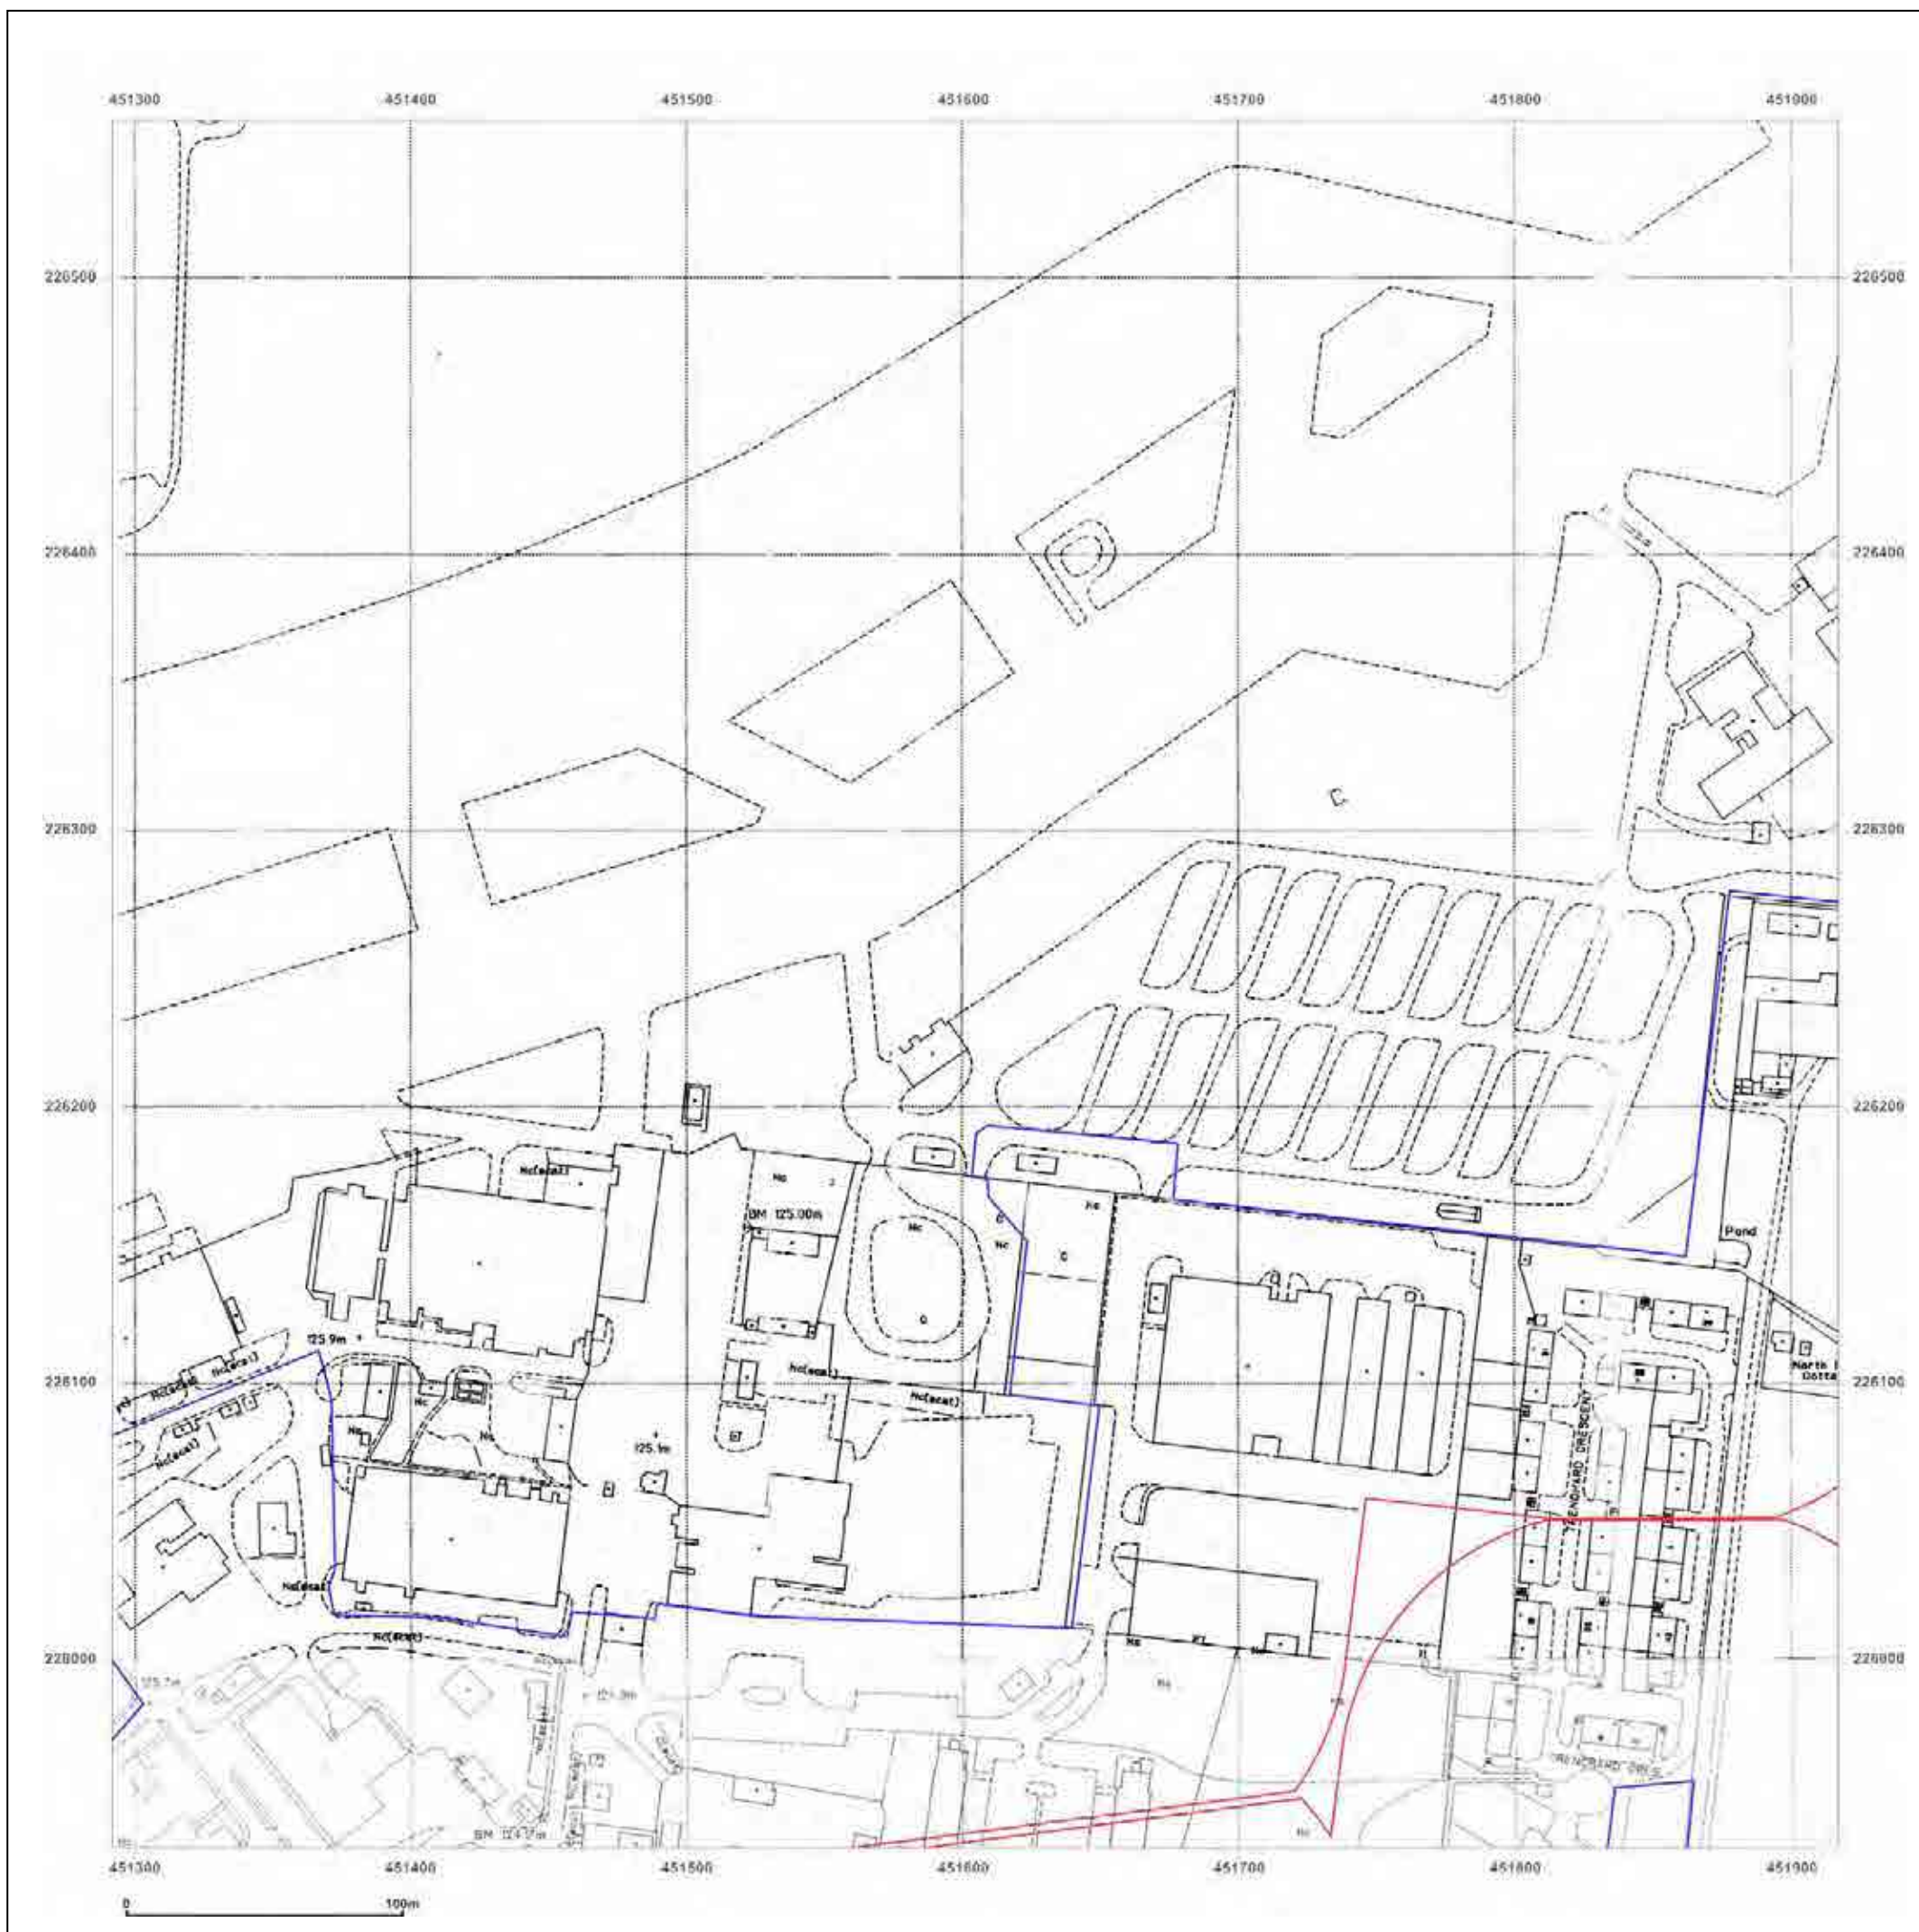

Production date: 04 September 2017

To view map legend click here [Legend](#)

Site Details:

HEYFORD PARK HOUSE, 52
HEYFORD PARK, CAMP ROAD,
UPPER HEYFORD, OX25 5HD

Client Ref: Heyford_Park
Report Ref: GS-4227860_LS_4_4
Grid Ref: 451604, 226869