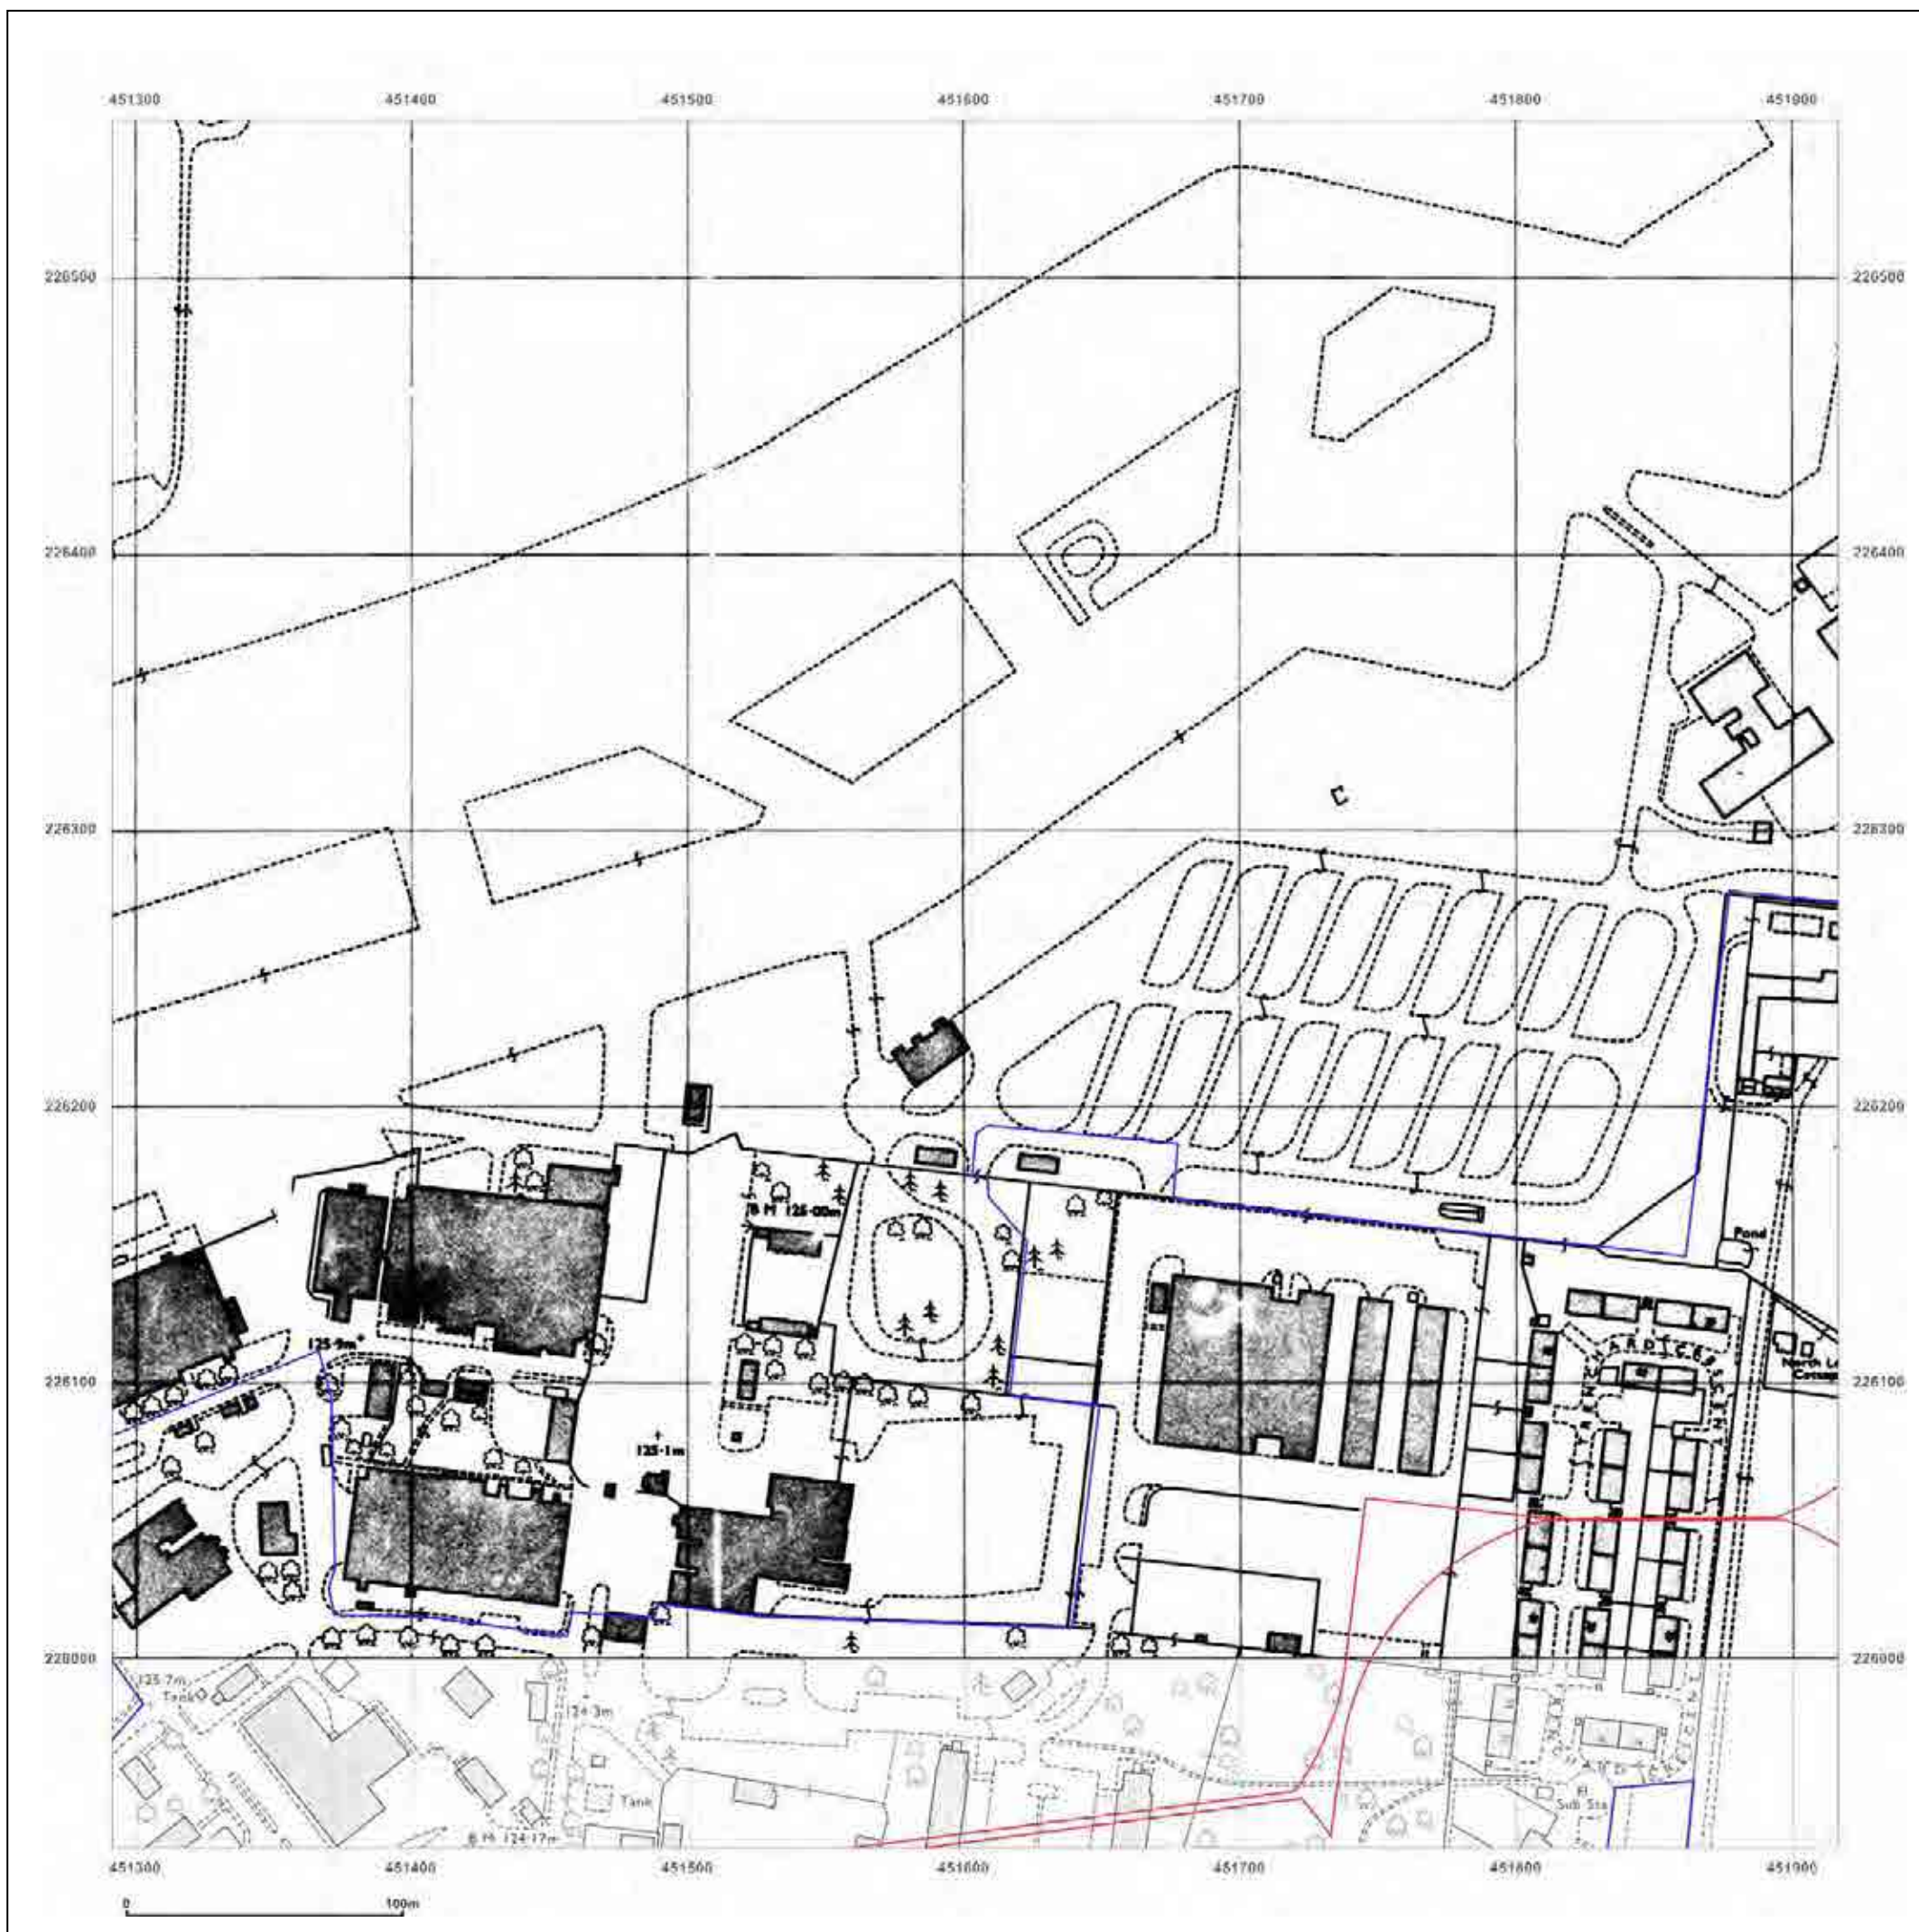

© Crown copyright and database rights 2015 Ordnance Survey 100035207

Production date: 04 September 2017

To view map legend click here [Legend](#)

Site Details:

HEYFORD PARK HOUSE, 52
HEYFORD PARK, CAMP ROAD,
UPPER HEYFORD, OX25 5HD