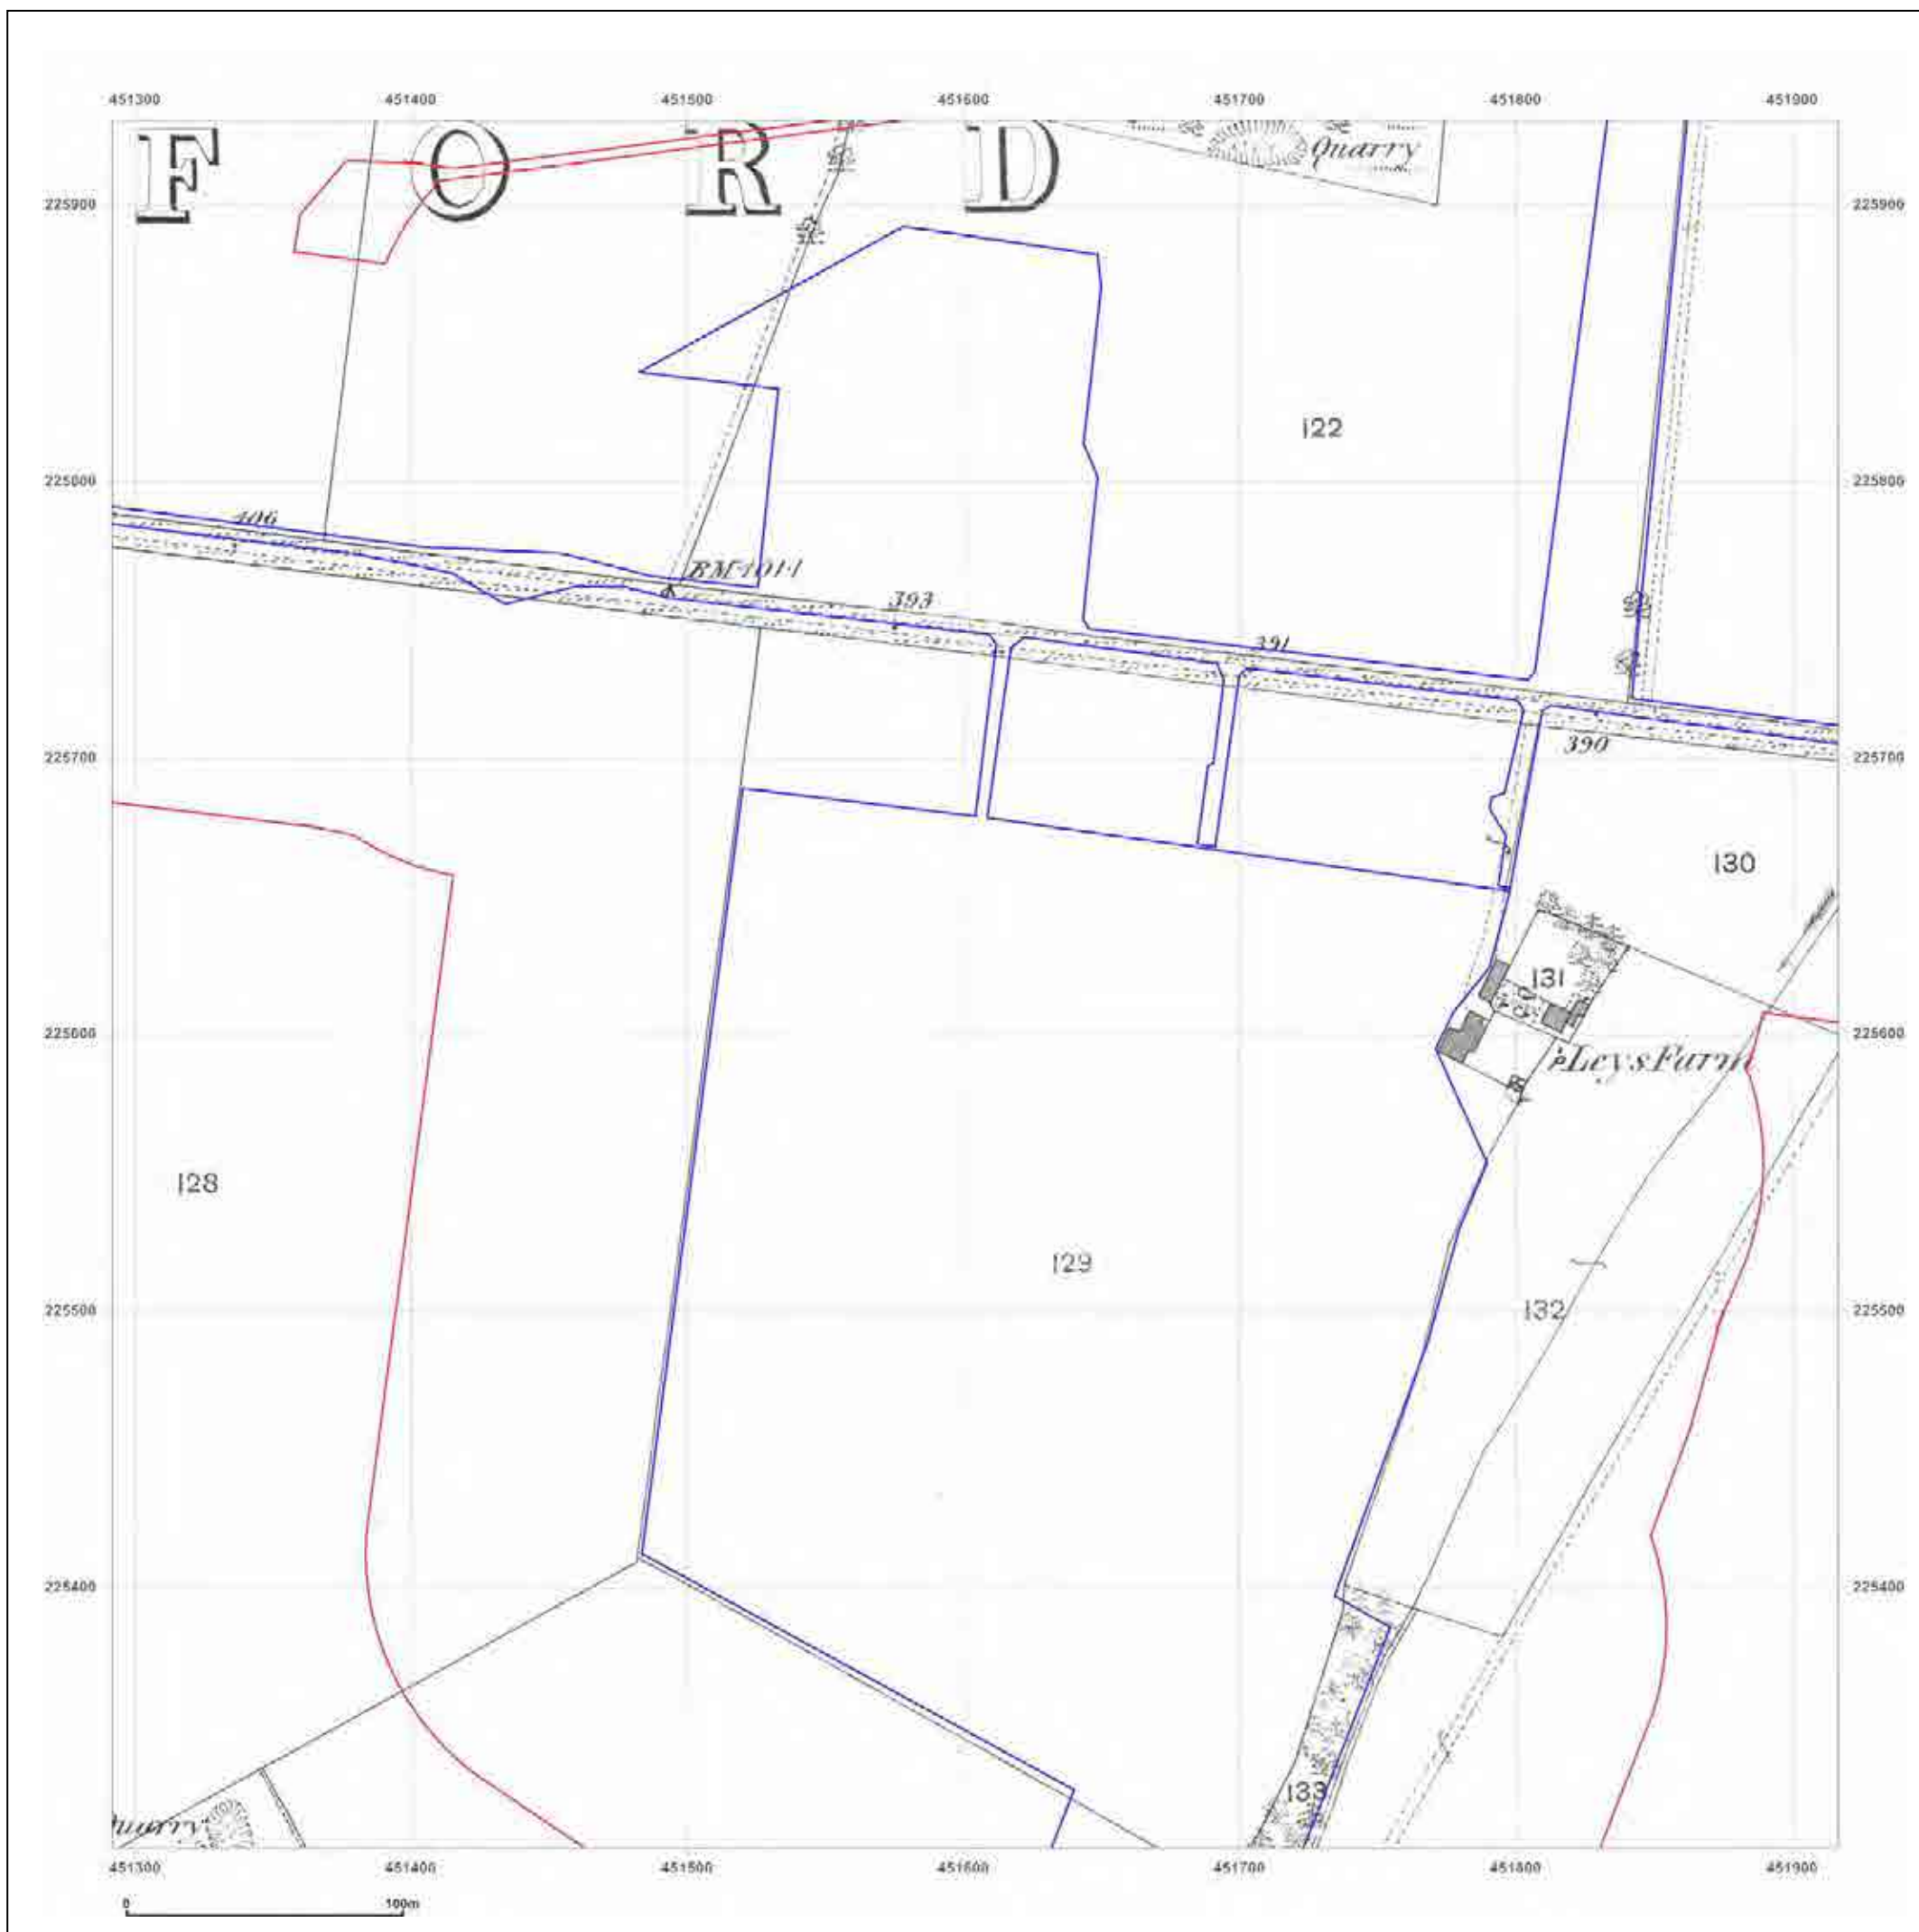

Produced by
Groundsure Insights
T: 08444 159000
E: info@groundsure.com
W: www.groundsure.com

© Crown copyright and database rights 2015 Ordnance Survey 100035207

Production date: 04 September 2017

To view map legend click here [Legend](#)