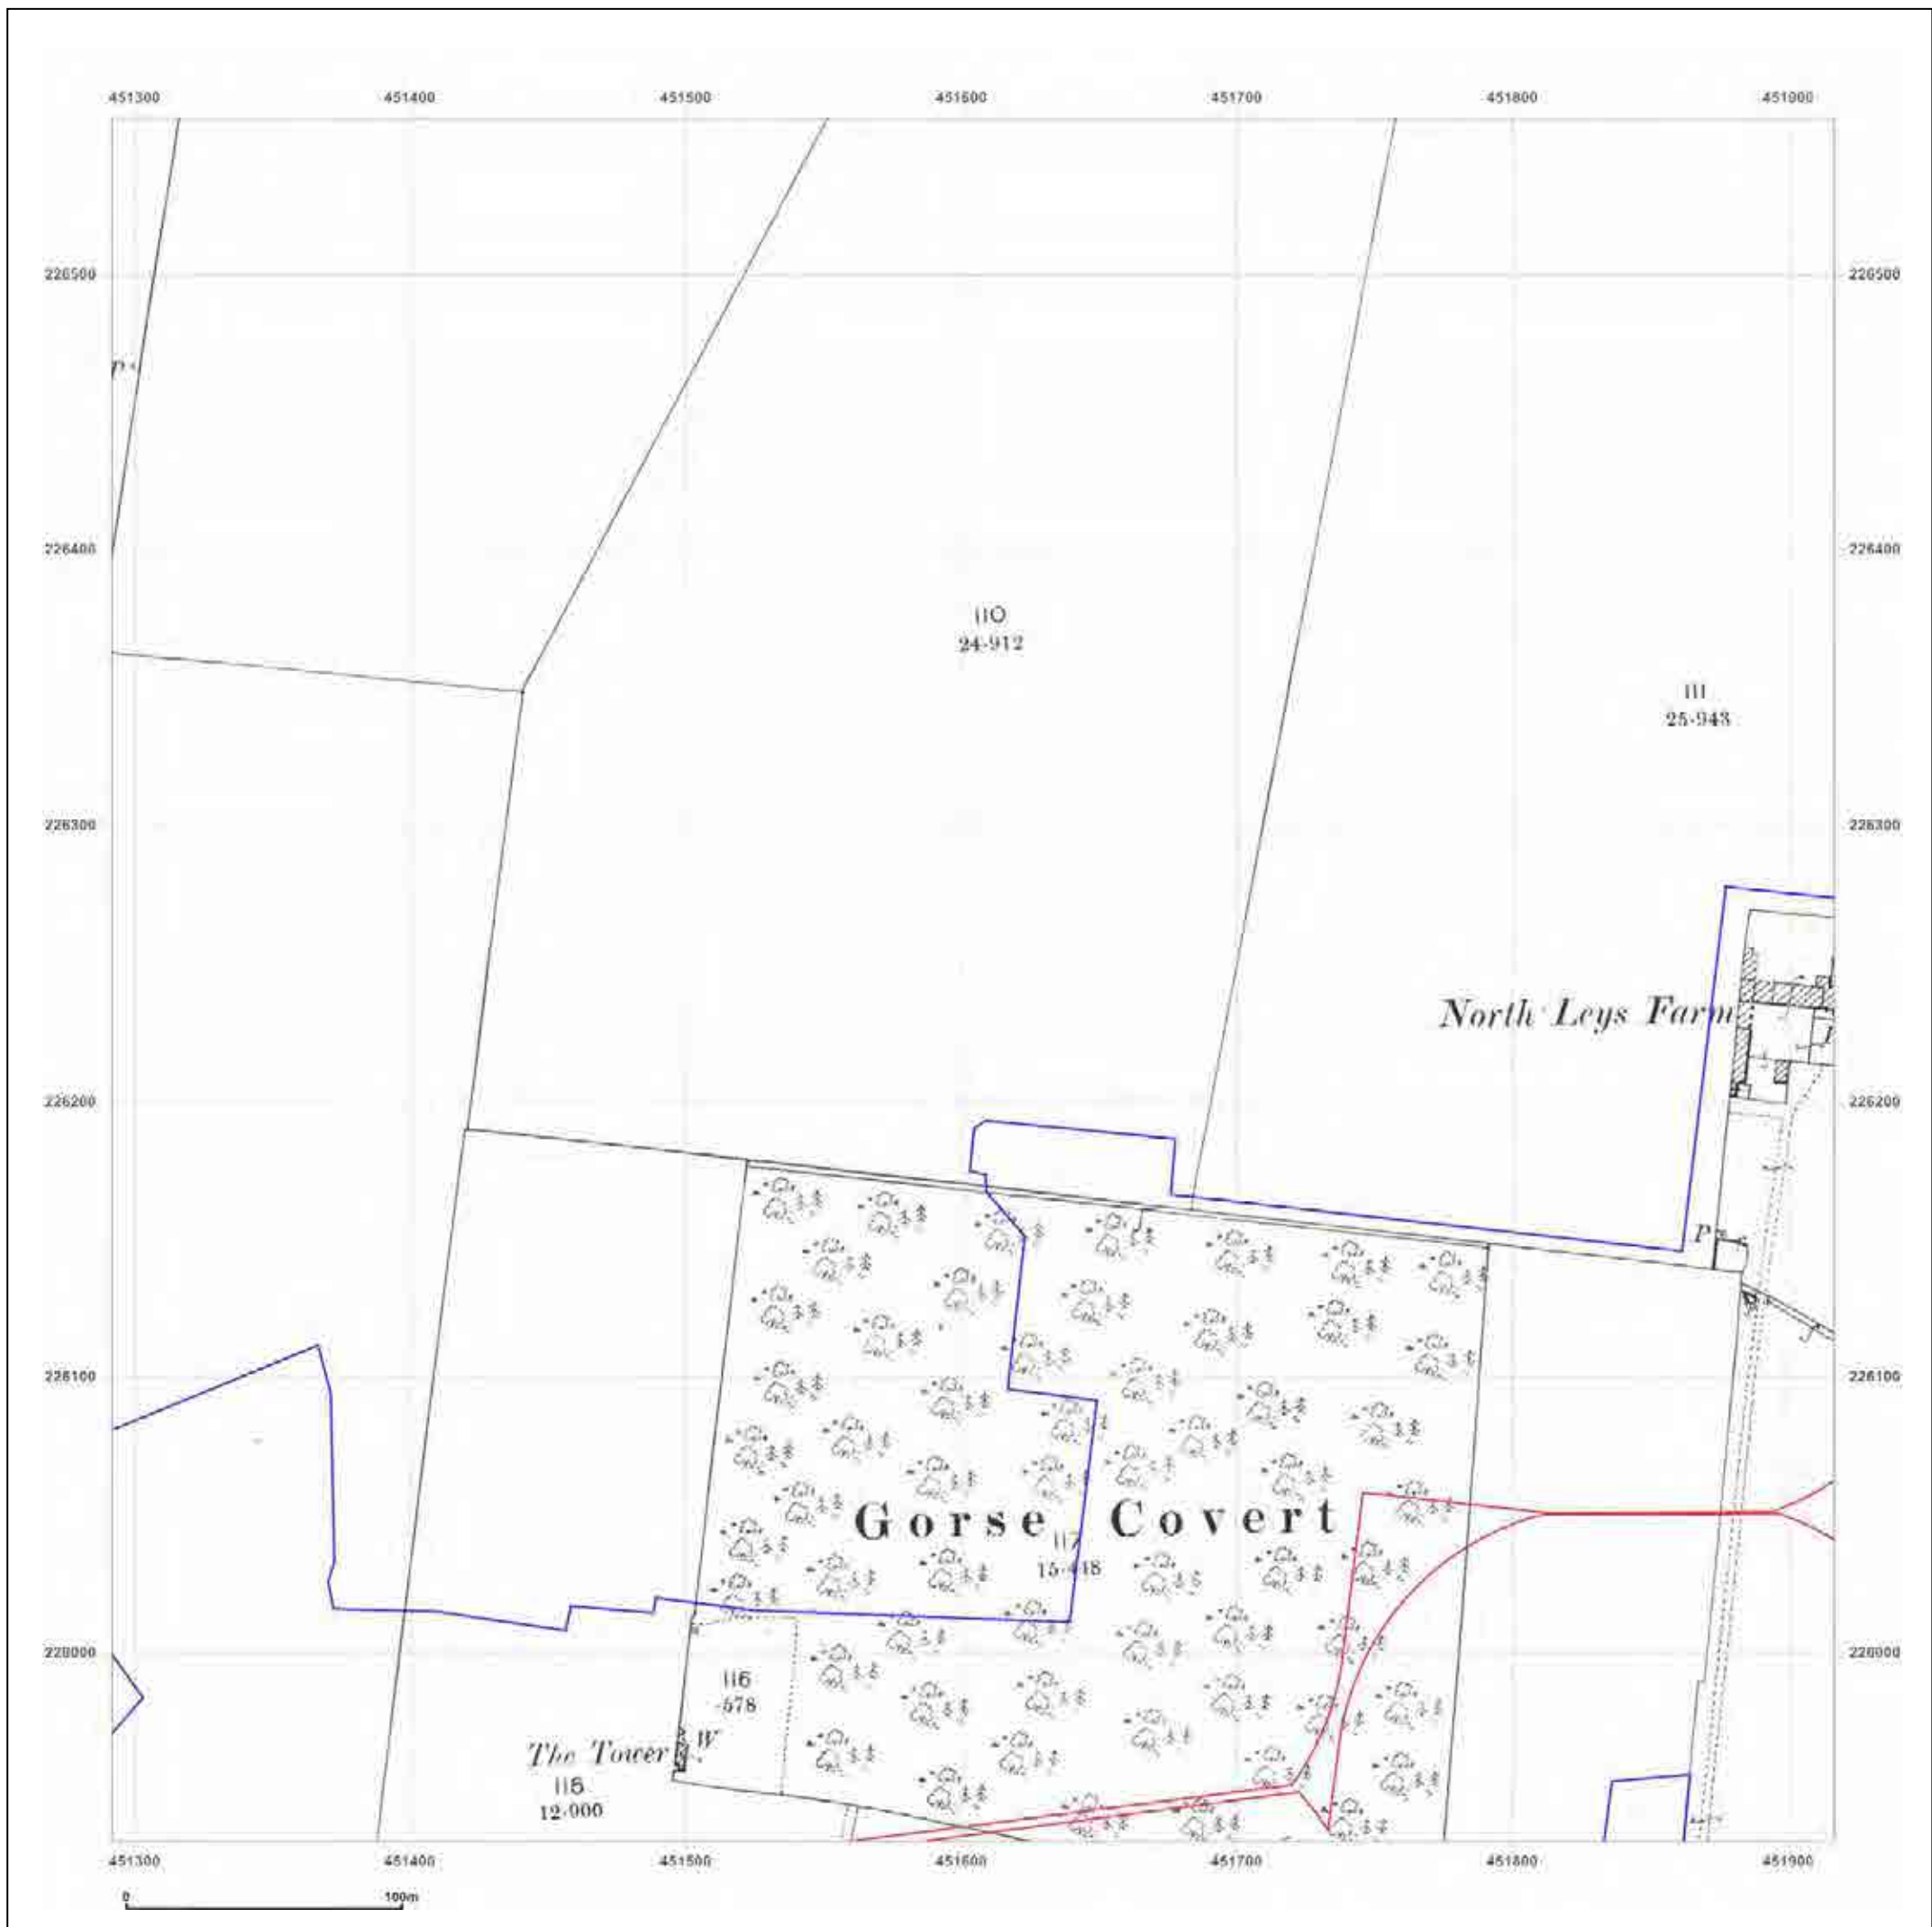

Site Details:

HEYFORD PARK HOUSE, 52
HEYFORD PARK, CAMP ROAD,
UPPER HEYFORD, OX25 5HD

Client Ref: Heyford_Park
Report Ref: GS-4227860_LS_4_3
Grid Ref: 451604, 226244

Map Name: County Series

Map date: 1900

Scale: 1:2,500

Printed at: 1:2,500

Produced by
Groundsure Insights
T: 08444 159000
E: info@groundsure.com
W: www.groundsure.com

© Crown copyright and database rights 2015 Ordnance Survey 100035207

Production date: 04 September 2017

To view map legend click here [Legend](#)