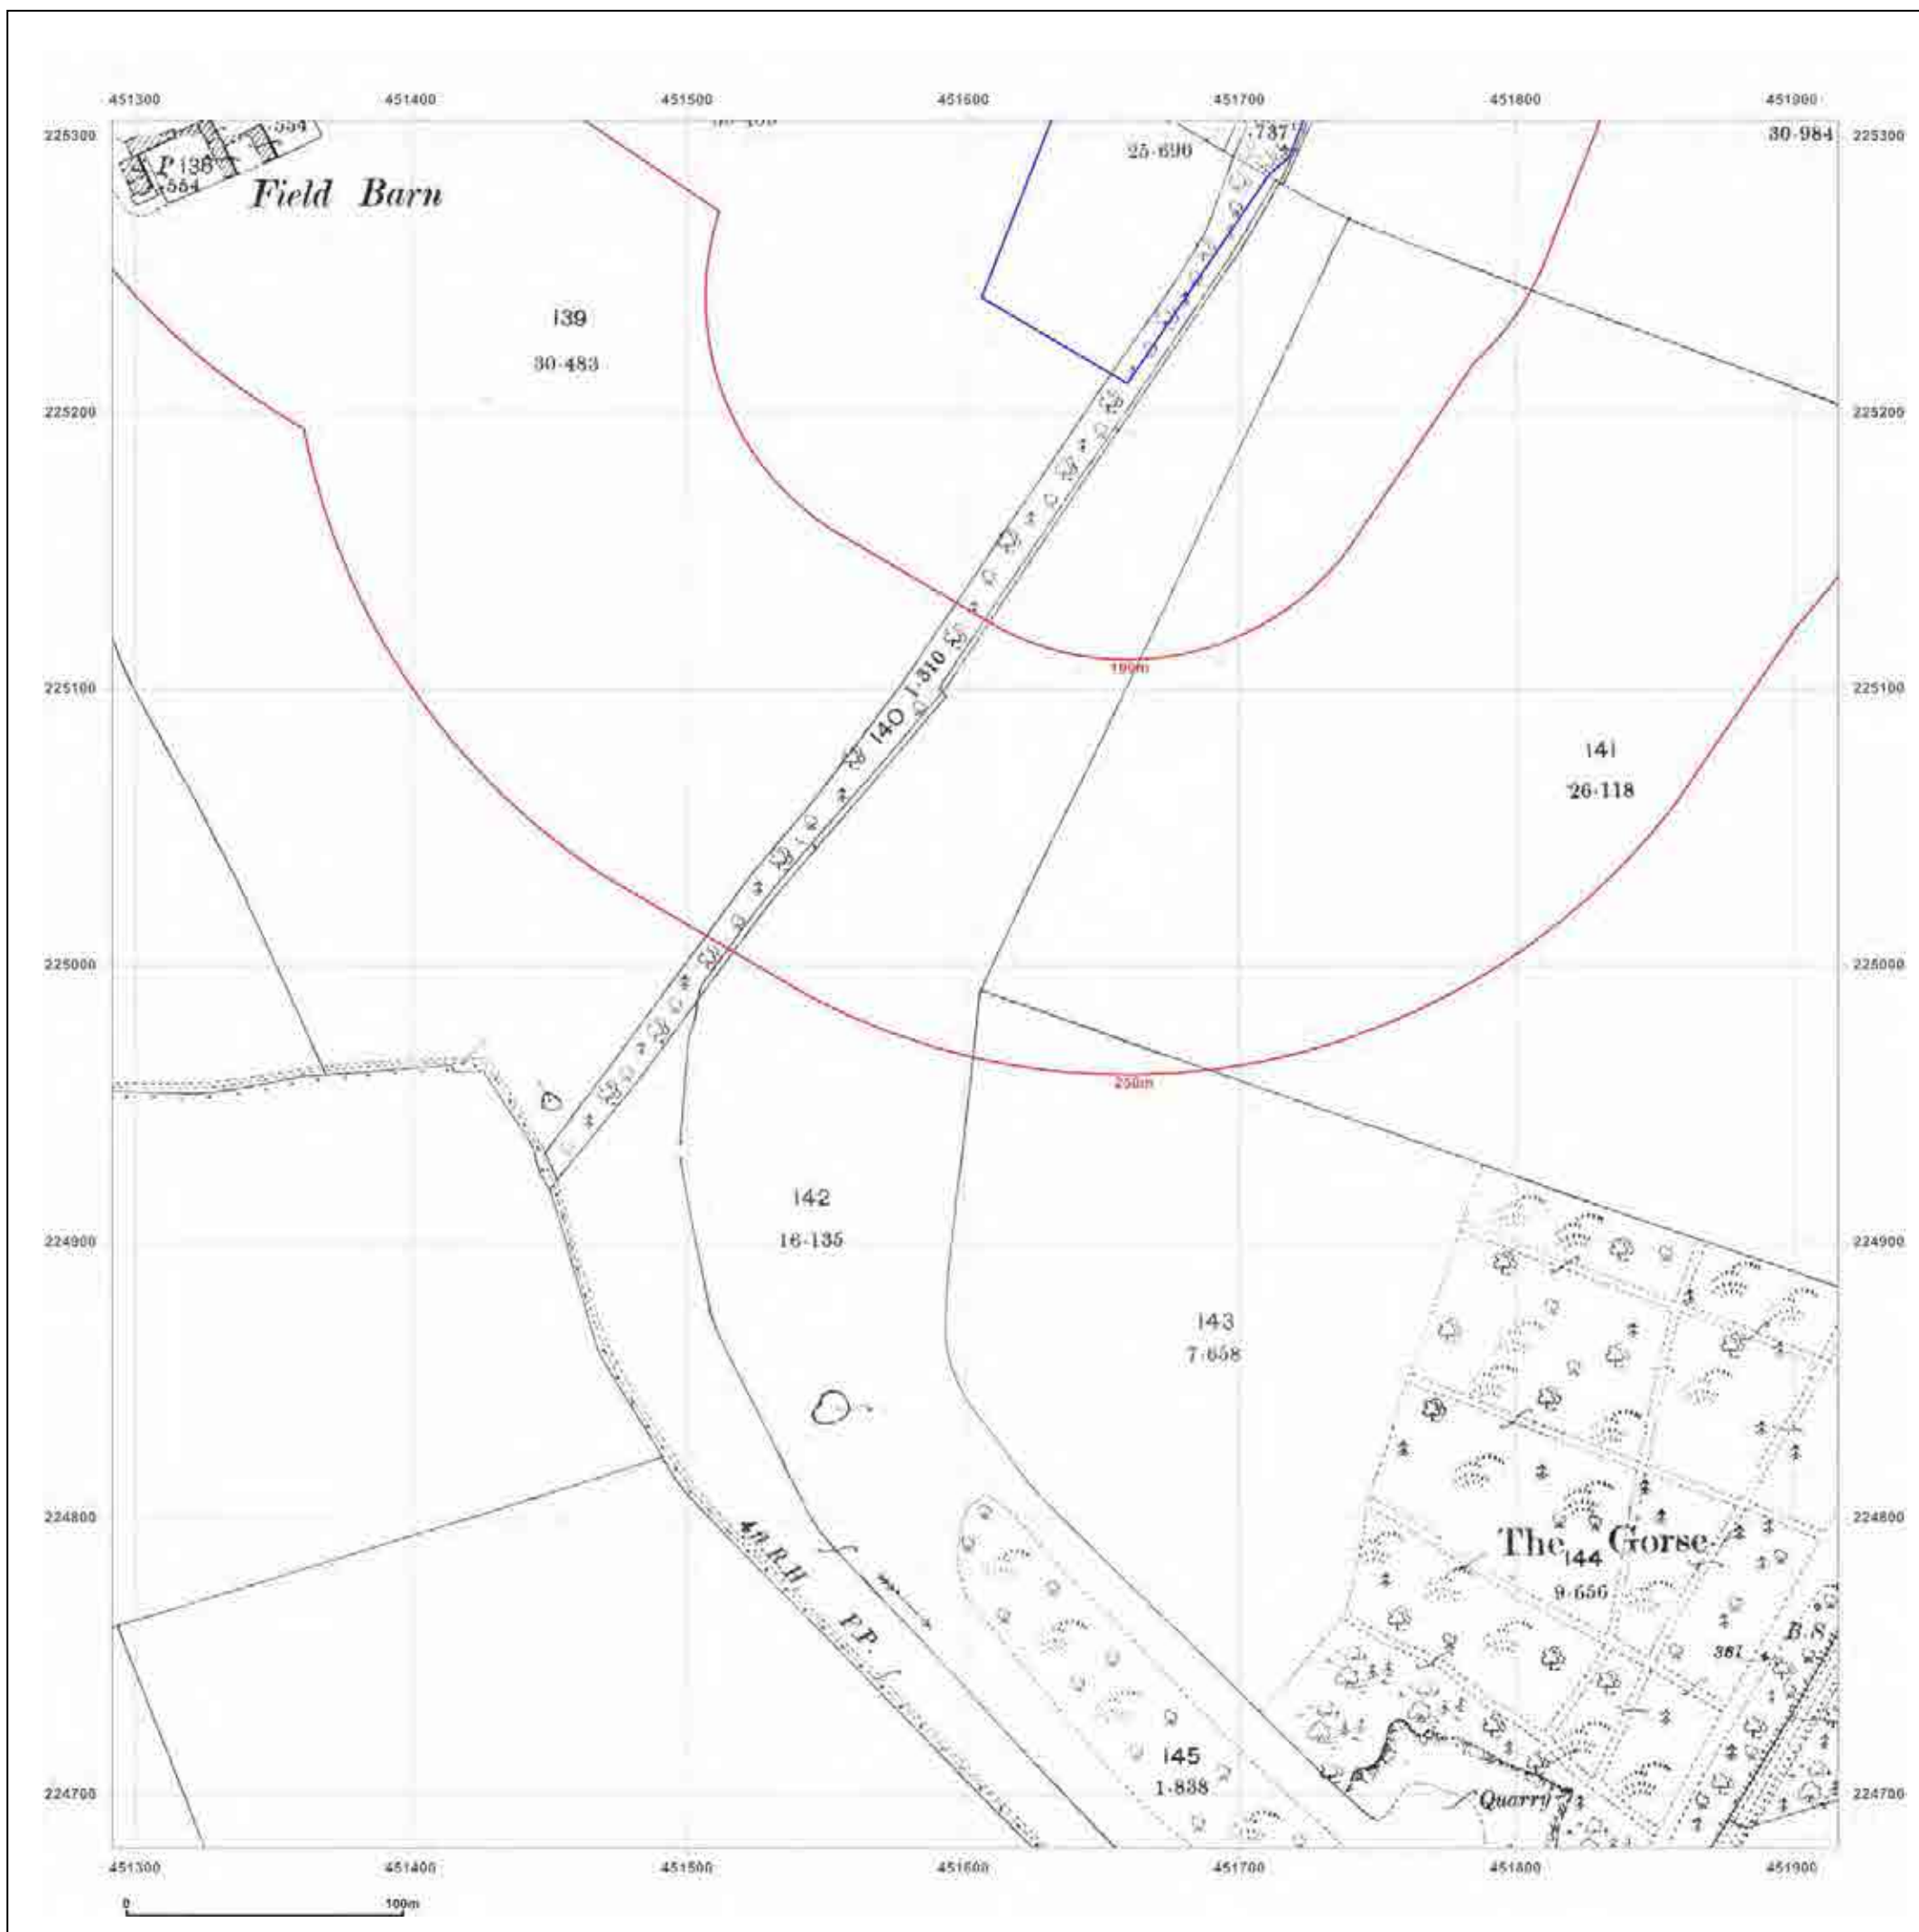

Site Details:

HEYFORD PARK HOUSE, 52
HEYFORD PARK, CAMP ROAD,
UPPER HEYFORD, OX25 5HD

Client Ref: Heyford_Park
Report Ref: GS-4227860_LS_4_1
Grid Ref: 451604, 224993

Map Name: County Series

Map date: 1900

Scale: 1:2,500

Printed at: 1:2,500

Surveyed 1900
Revised 1900
Edition N/A
Copyright N/A
Levelled N/A

Surveyed 1900
Revised 1900
Edition N/A
Copyright N/A
Levelled N/A

Produced by
Groundsure Insights
T: 08444 159000
E: info@groundsure.com
W: www.groundsure.com

© Crown copyright and database rights 2015 Ordnance Survey 100035207

Production date: 04 September 2017

To view map legend click here [Legend](#)