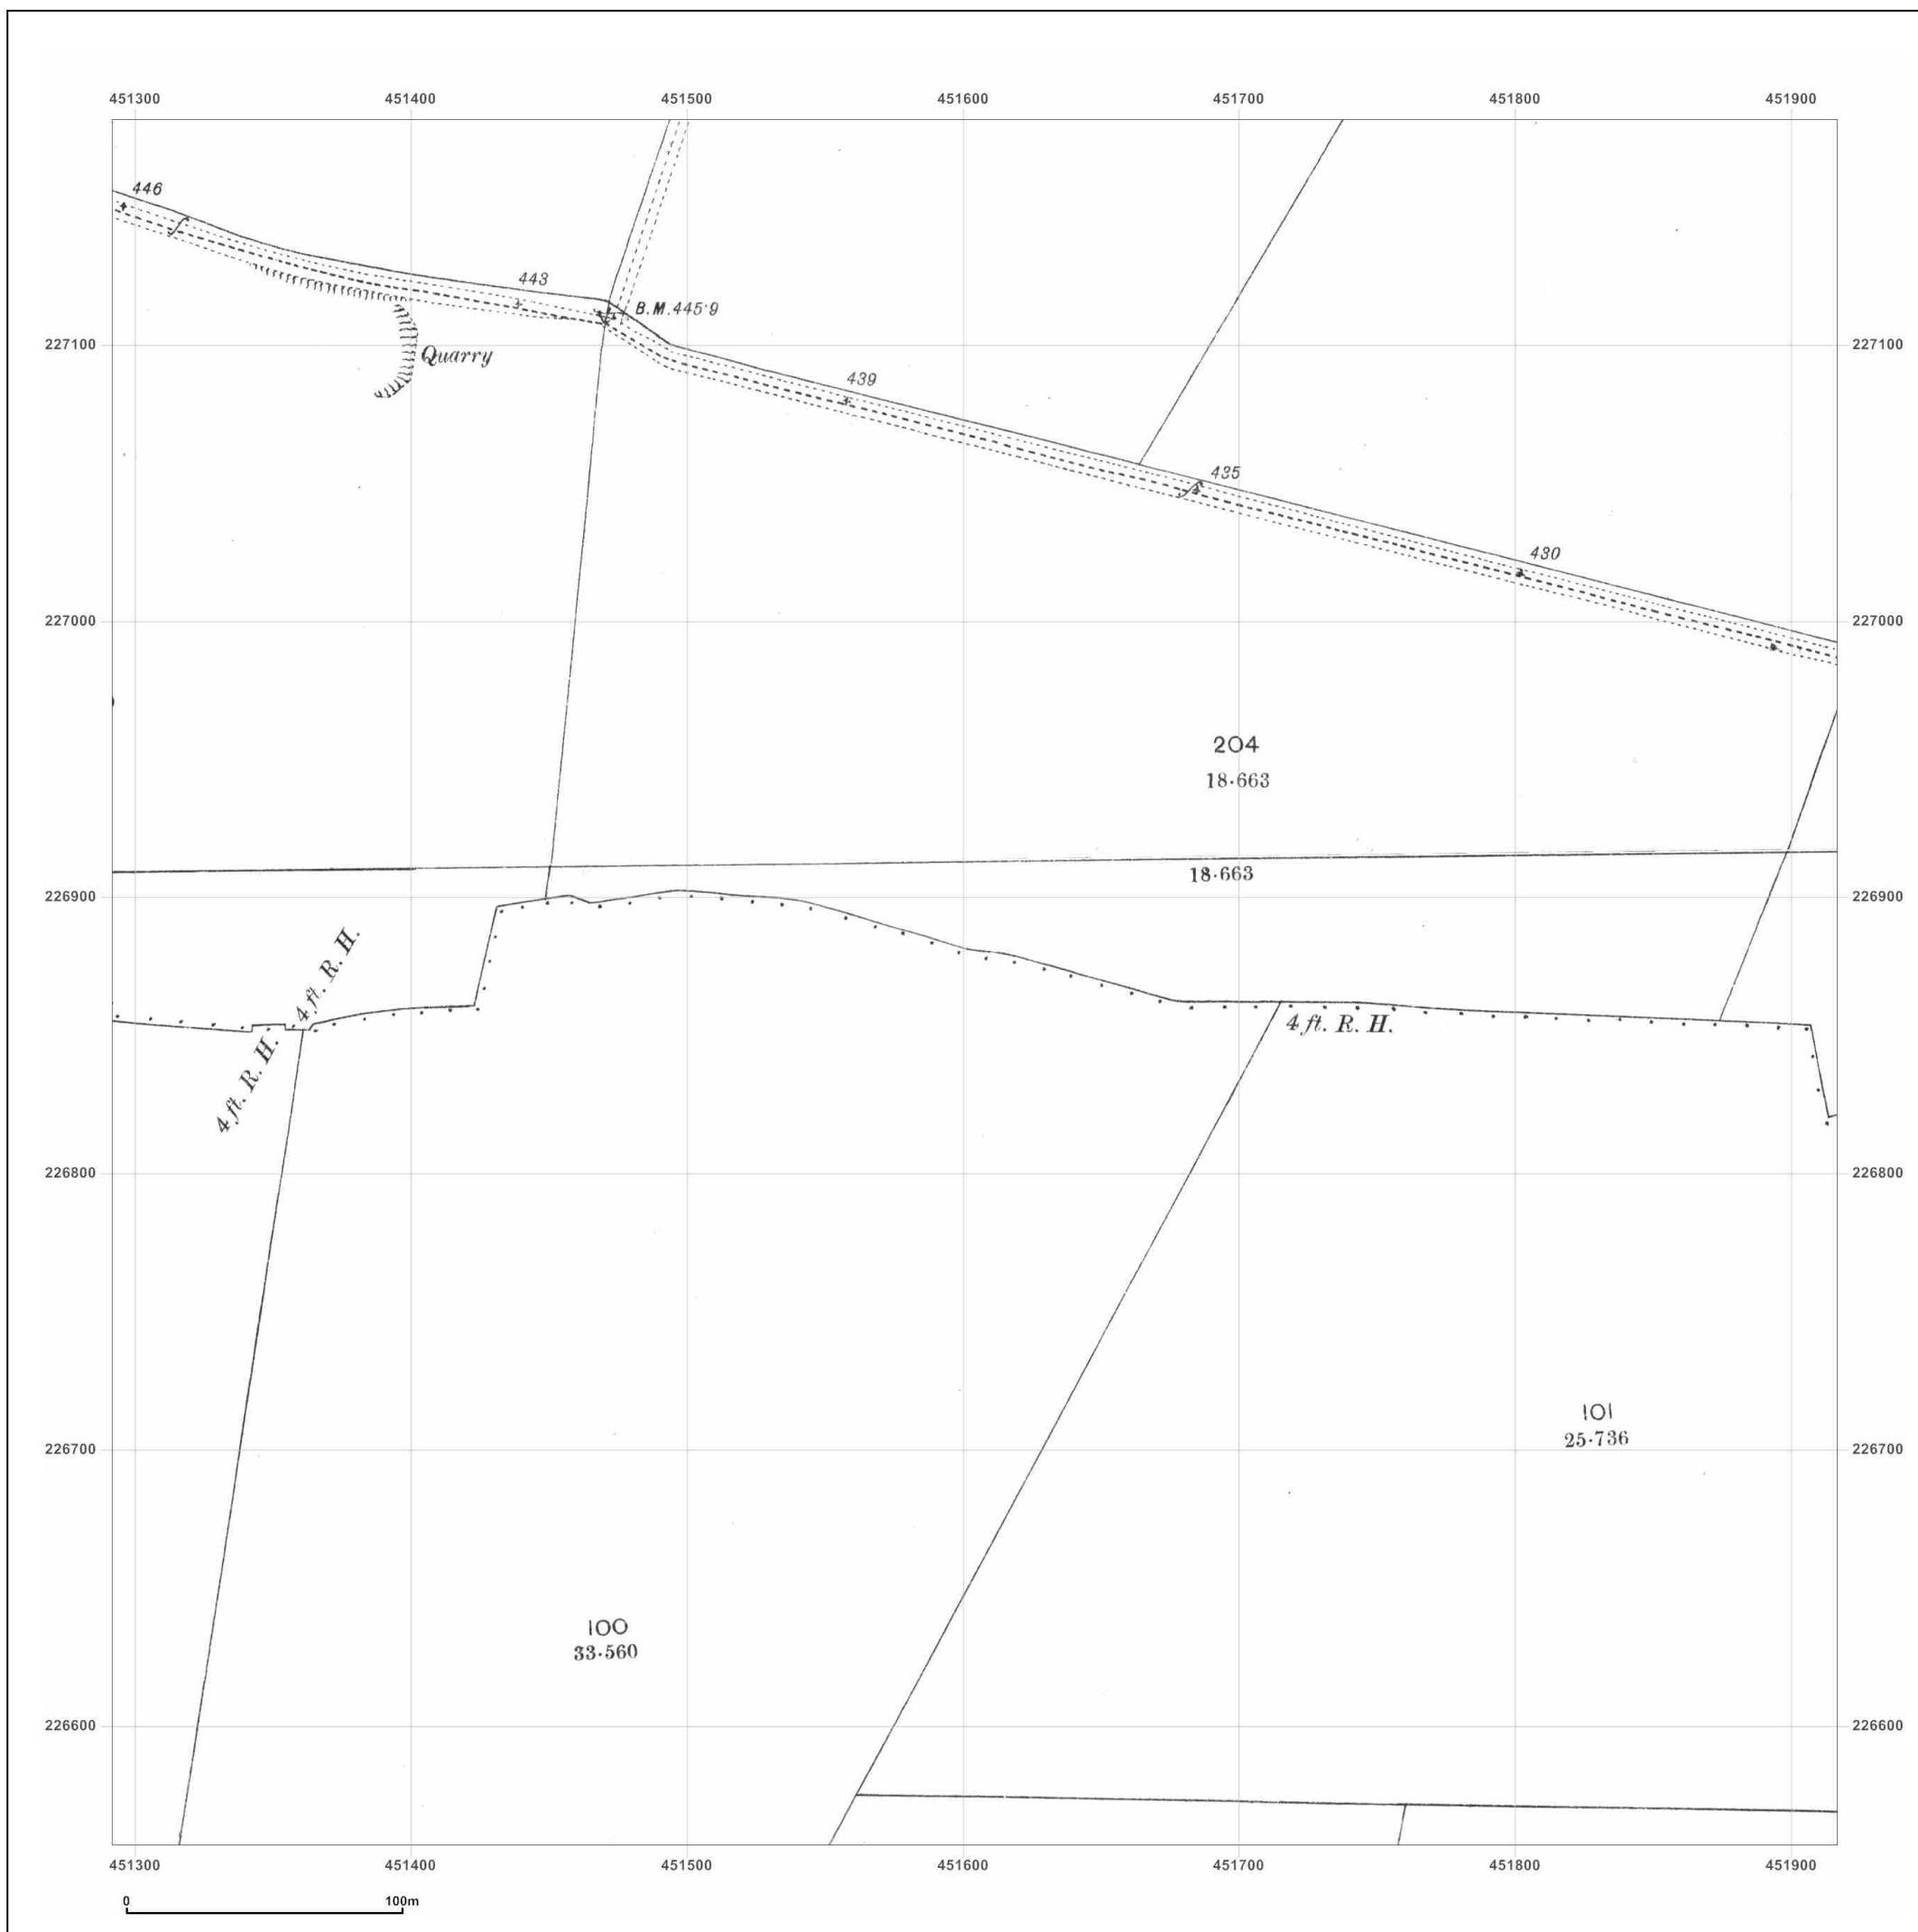

Produced by
Groundsure Insights
T: 08444 159000
E: info@groundsure.com
W: www.groundsure.com

© Crown copyright and database rights 2015 Ordnance Survey 100035207

Production date: 04 September 2017

To view map legend click here [Legend](#)