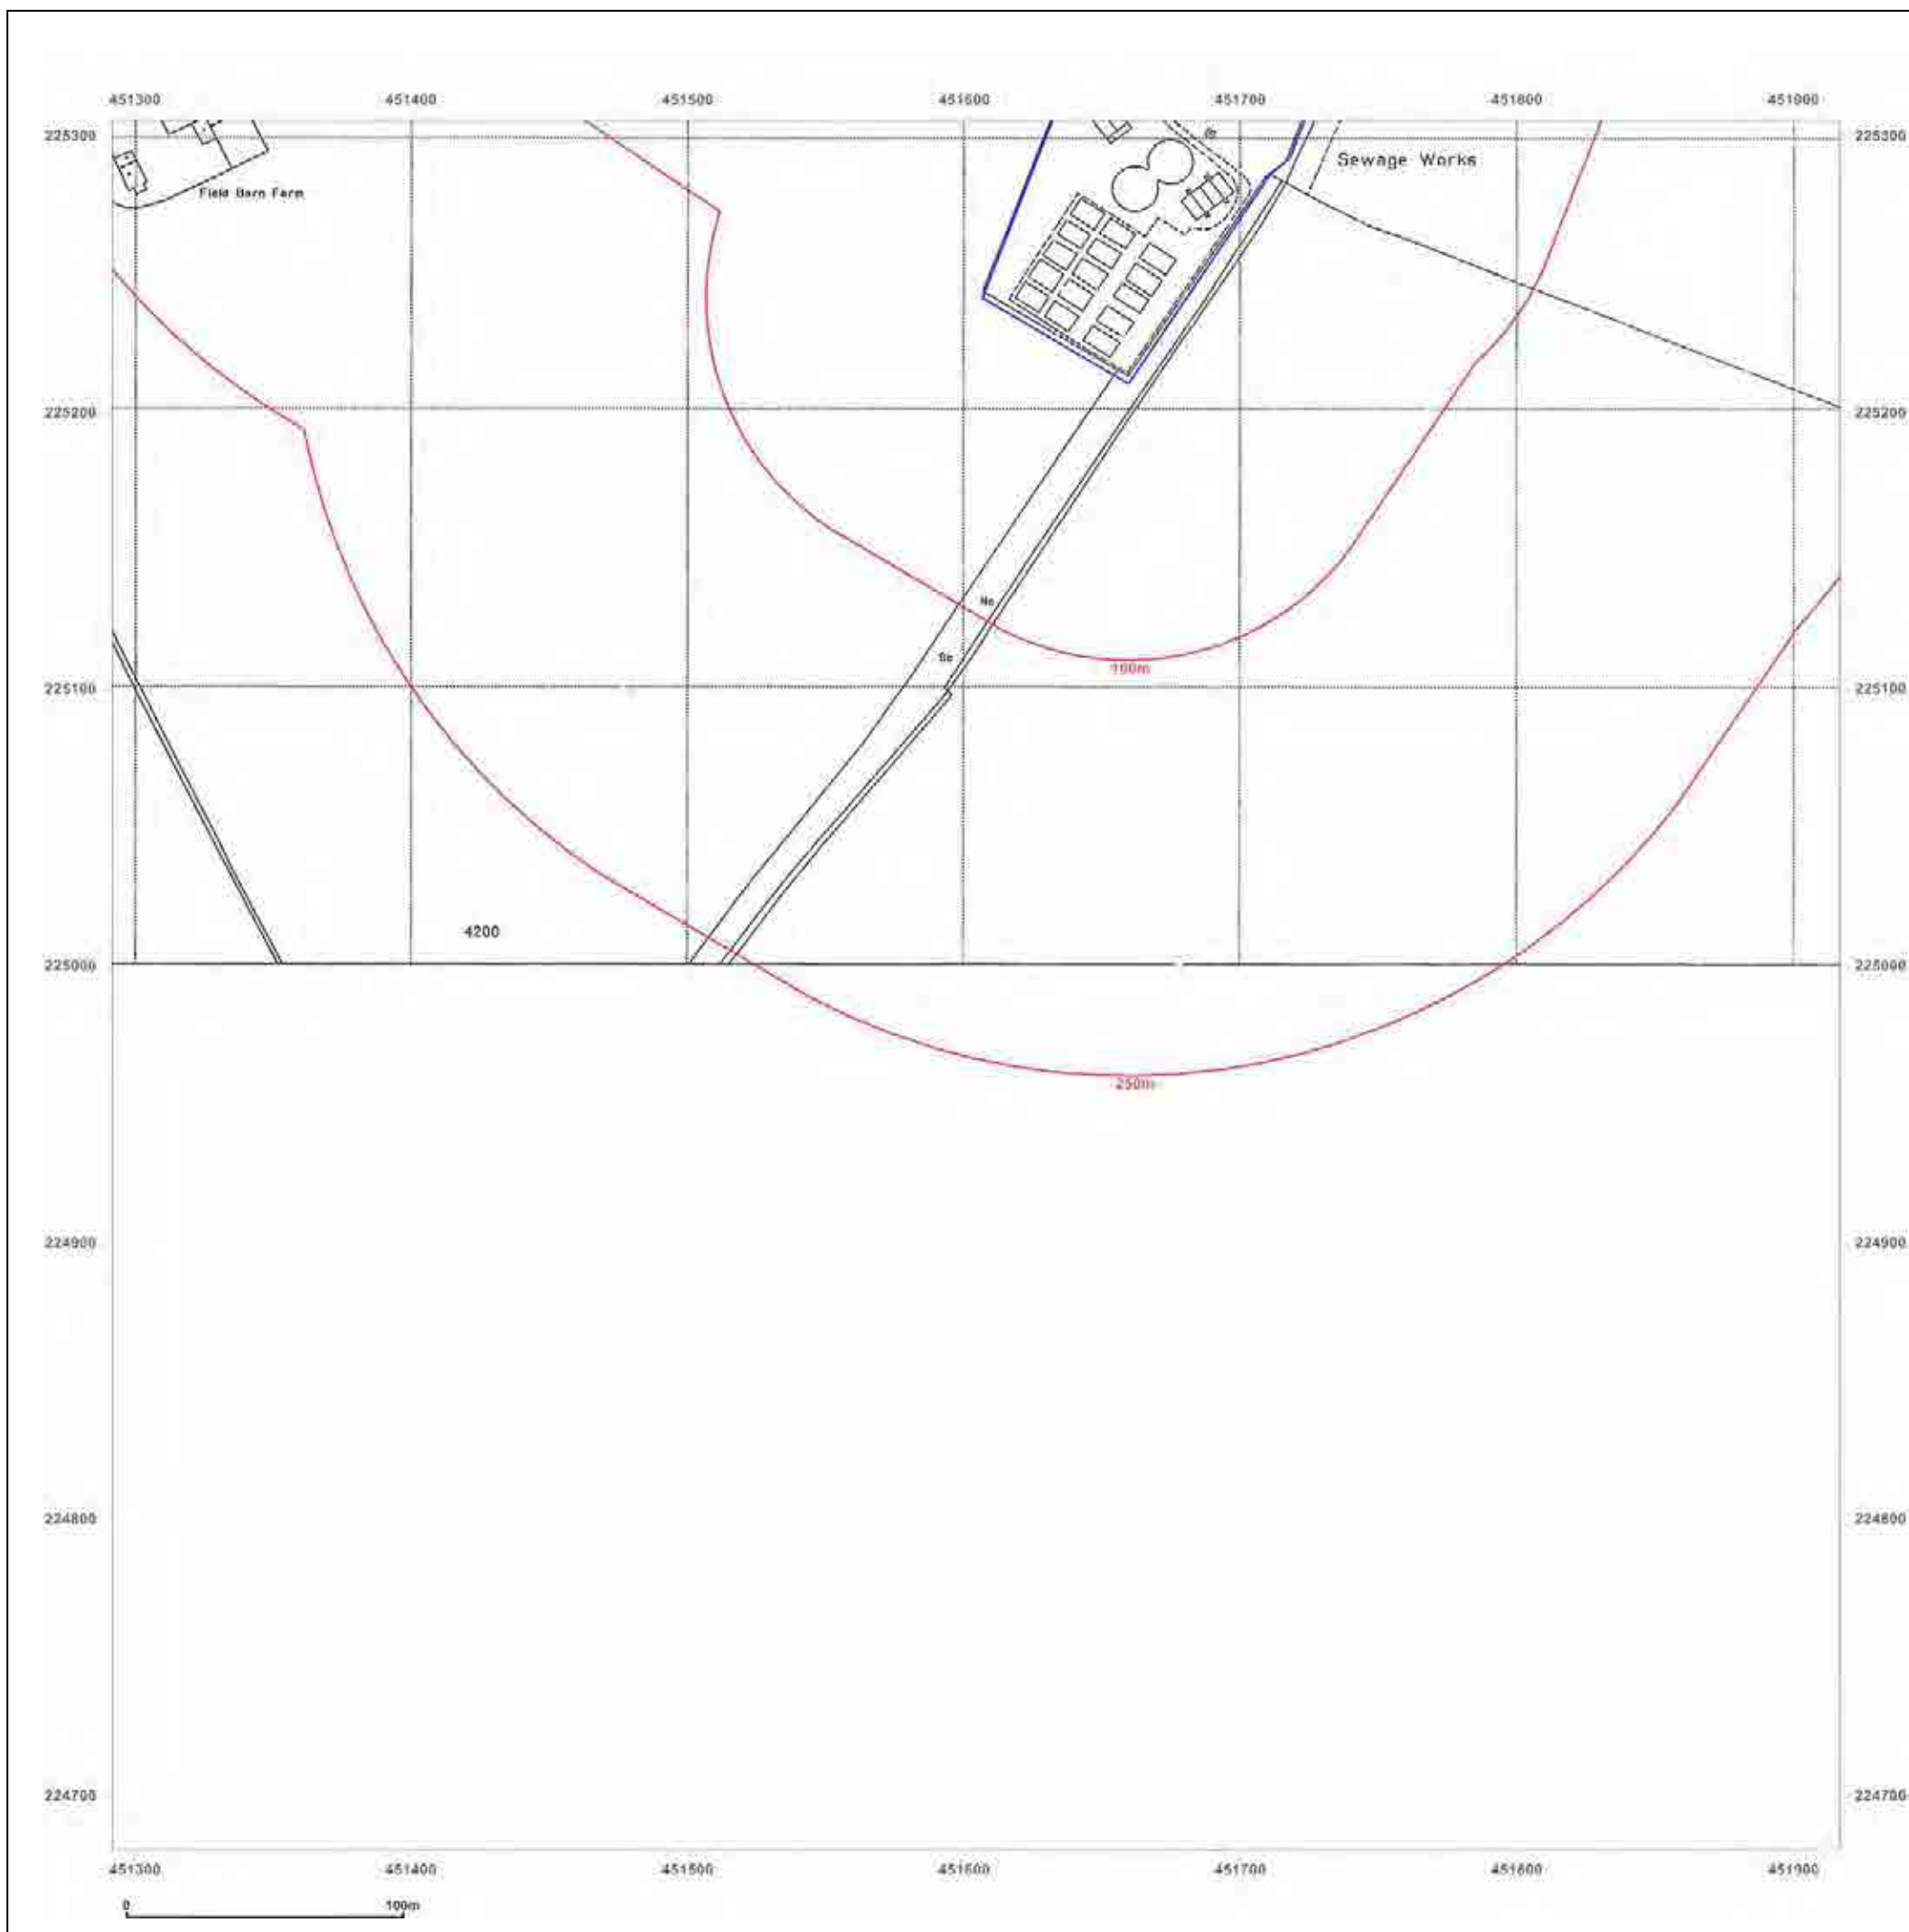

Produced by
Groundsure Insights
T: 08444 159000
E: info@groundsure.com
W: www.groundsure.com

© Crown copyright and database rights 2015 Ordnance Survey 100035207

Production date: 04 September 2017

To view map legend click here [Legend](#)