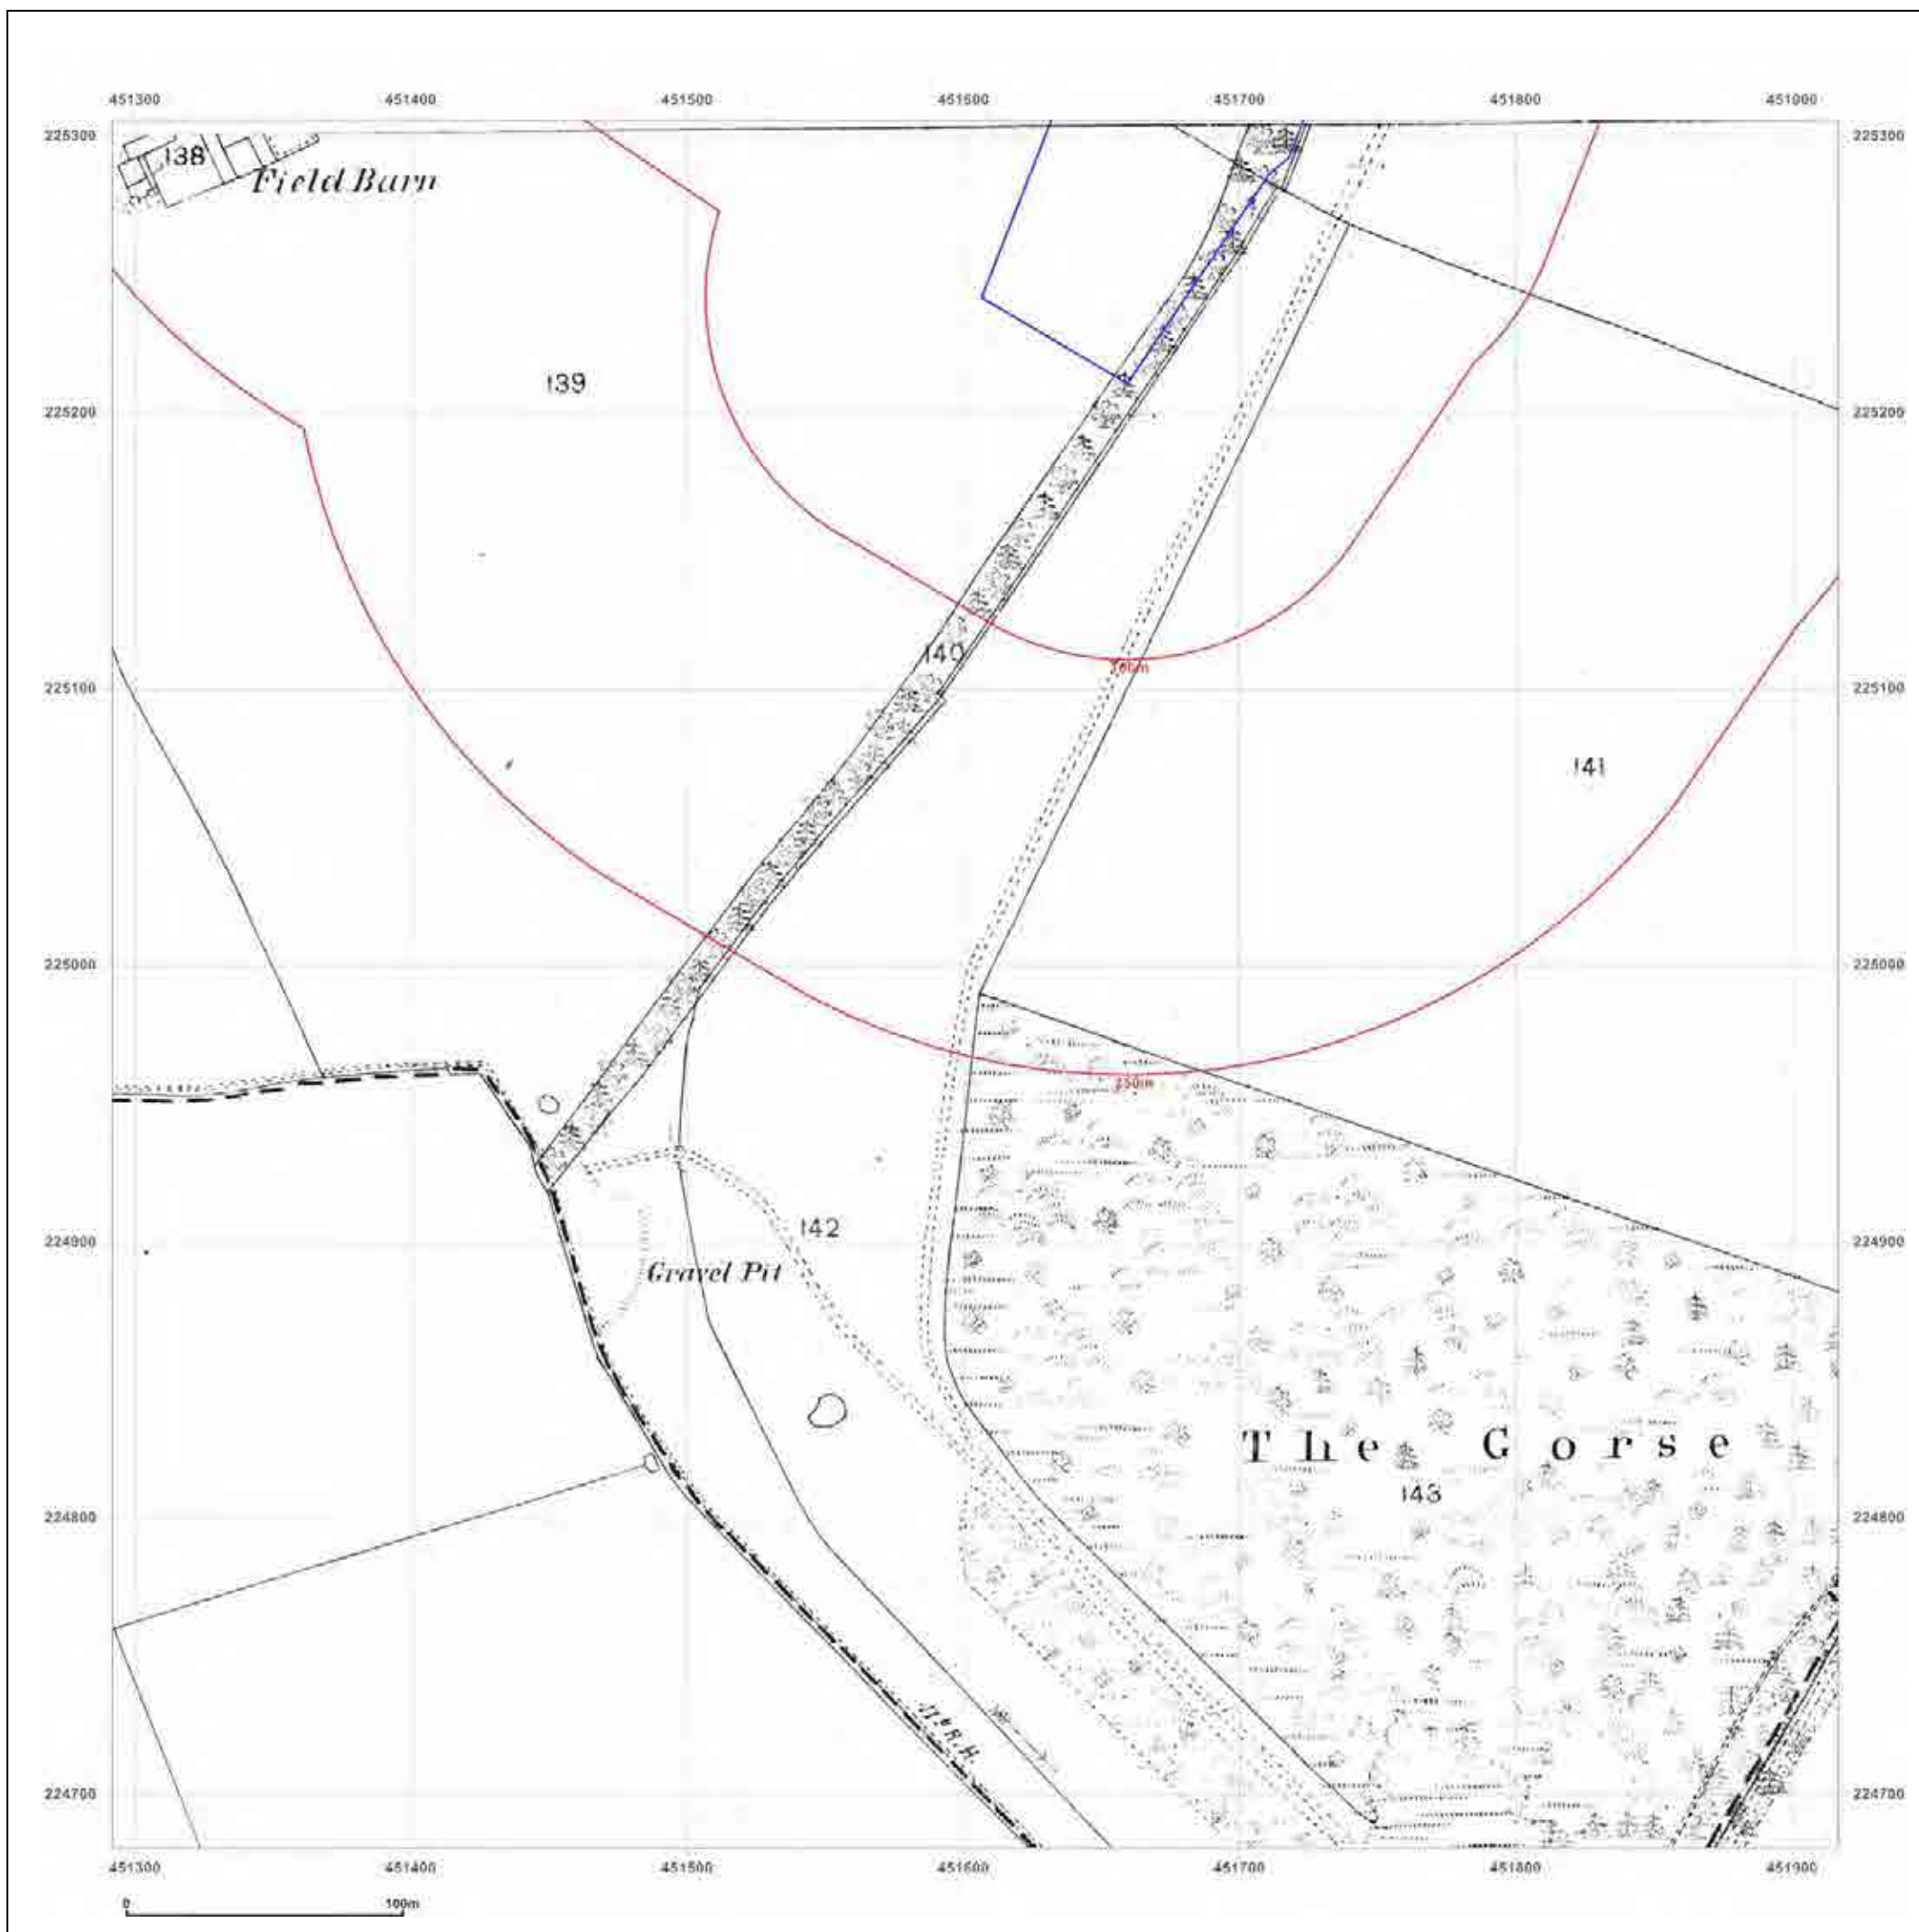

Site Details:

HEYFORD PARK HOUSE, 52
HEYFORD PARK, CAMP ROAD,
UPPER HEYFORD, OX25 5HD

Client Ref: Heyford_Park
Report Ref: GS-4227860_LS_4_1
Grid Ref: 451604, 224993

Map Name: County Series

Map date: 1875

Scale: 1:2,500

Printed at: 1:2,500

Surveyed 1875
Revised 1875
Edition N/A
Copyright N/A
Levelled N/A

Produced by
Groundsure Insights
T: 08444 159000
E: info@groundsure.com
W: www.groundsure.com

© Crown copyright and database rights 2015 Ordnance Survey 100035207

Production date: 04 September 2017

To view map legend click here [Legend](#)