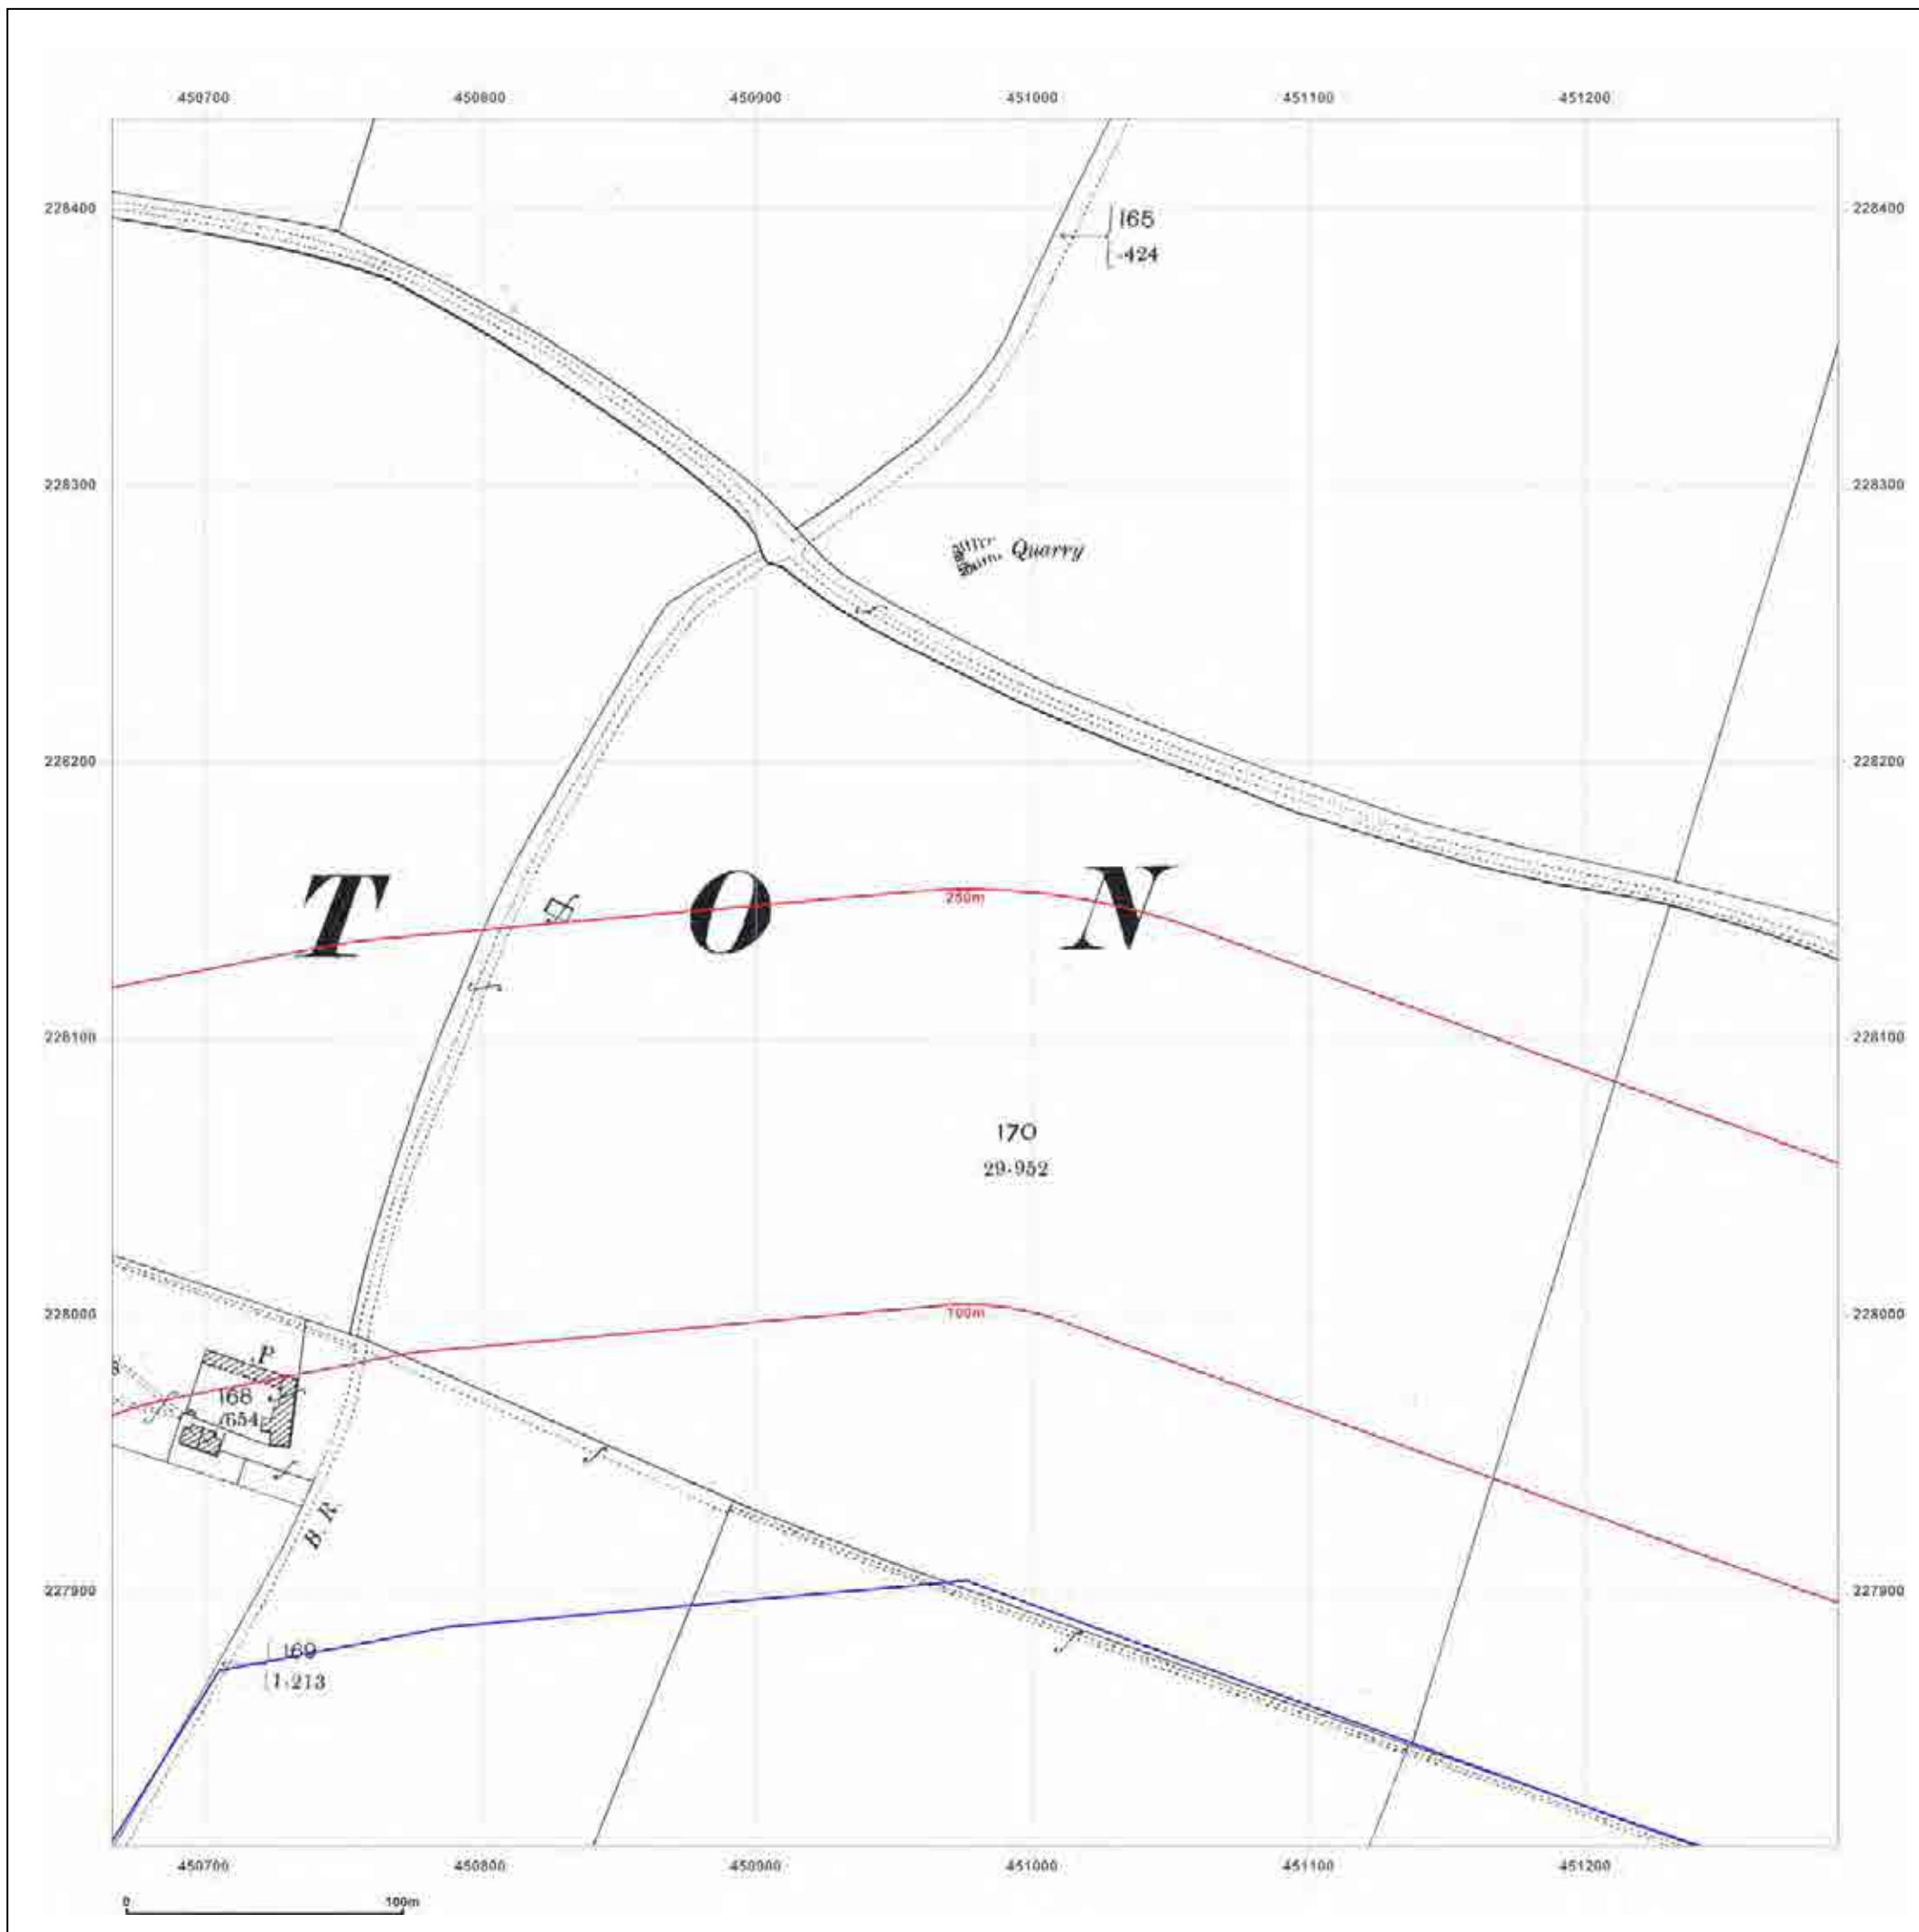

Site Details:

HEYFORD PARK HOUSE, 52
HEYFORD PARK, CAMP ROAD,
UPPER HEYFORD, OX25 5HD

Client Ref: Heyford_Park
Report Ref: GS-4227860_LS_3_6
Grid Ref: 450979, 228120

Map Name: County Series

Map date: 1900

Scale: 1:2,500

Printed at: 1:2,500

Surveyed 1900
Revised 1900
Edition N/A
Copyright N/A
Levelled N/A

Produced by
Groundsure Insights
T: 08444 159000
E: info@groundsure.com
W: www.groundsure.com

© Crown copyright and database rights 2015 Ordnance Survey 100035207

Production date: 04 September 2017

To view map legend click here [Legend](#)