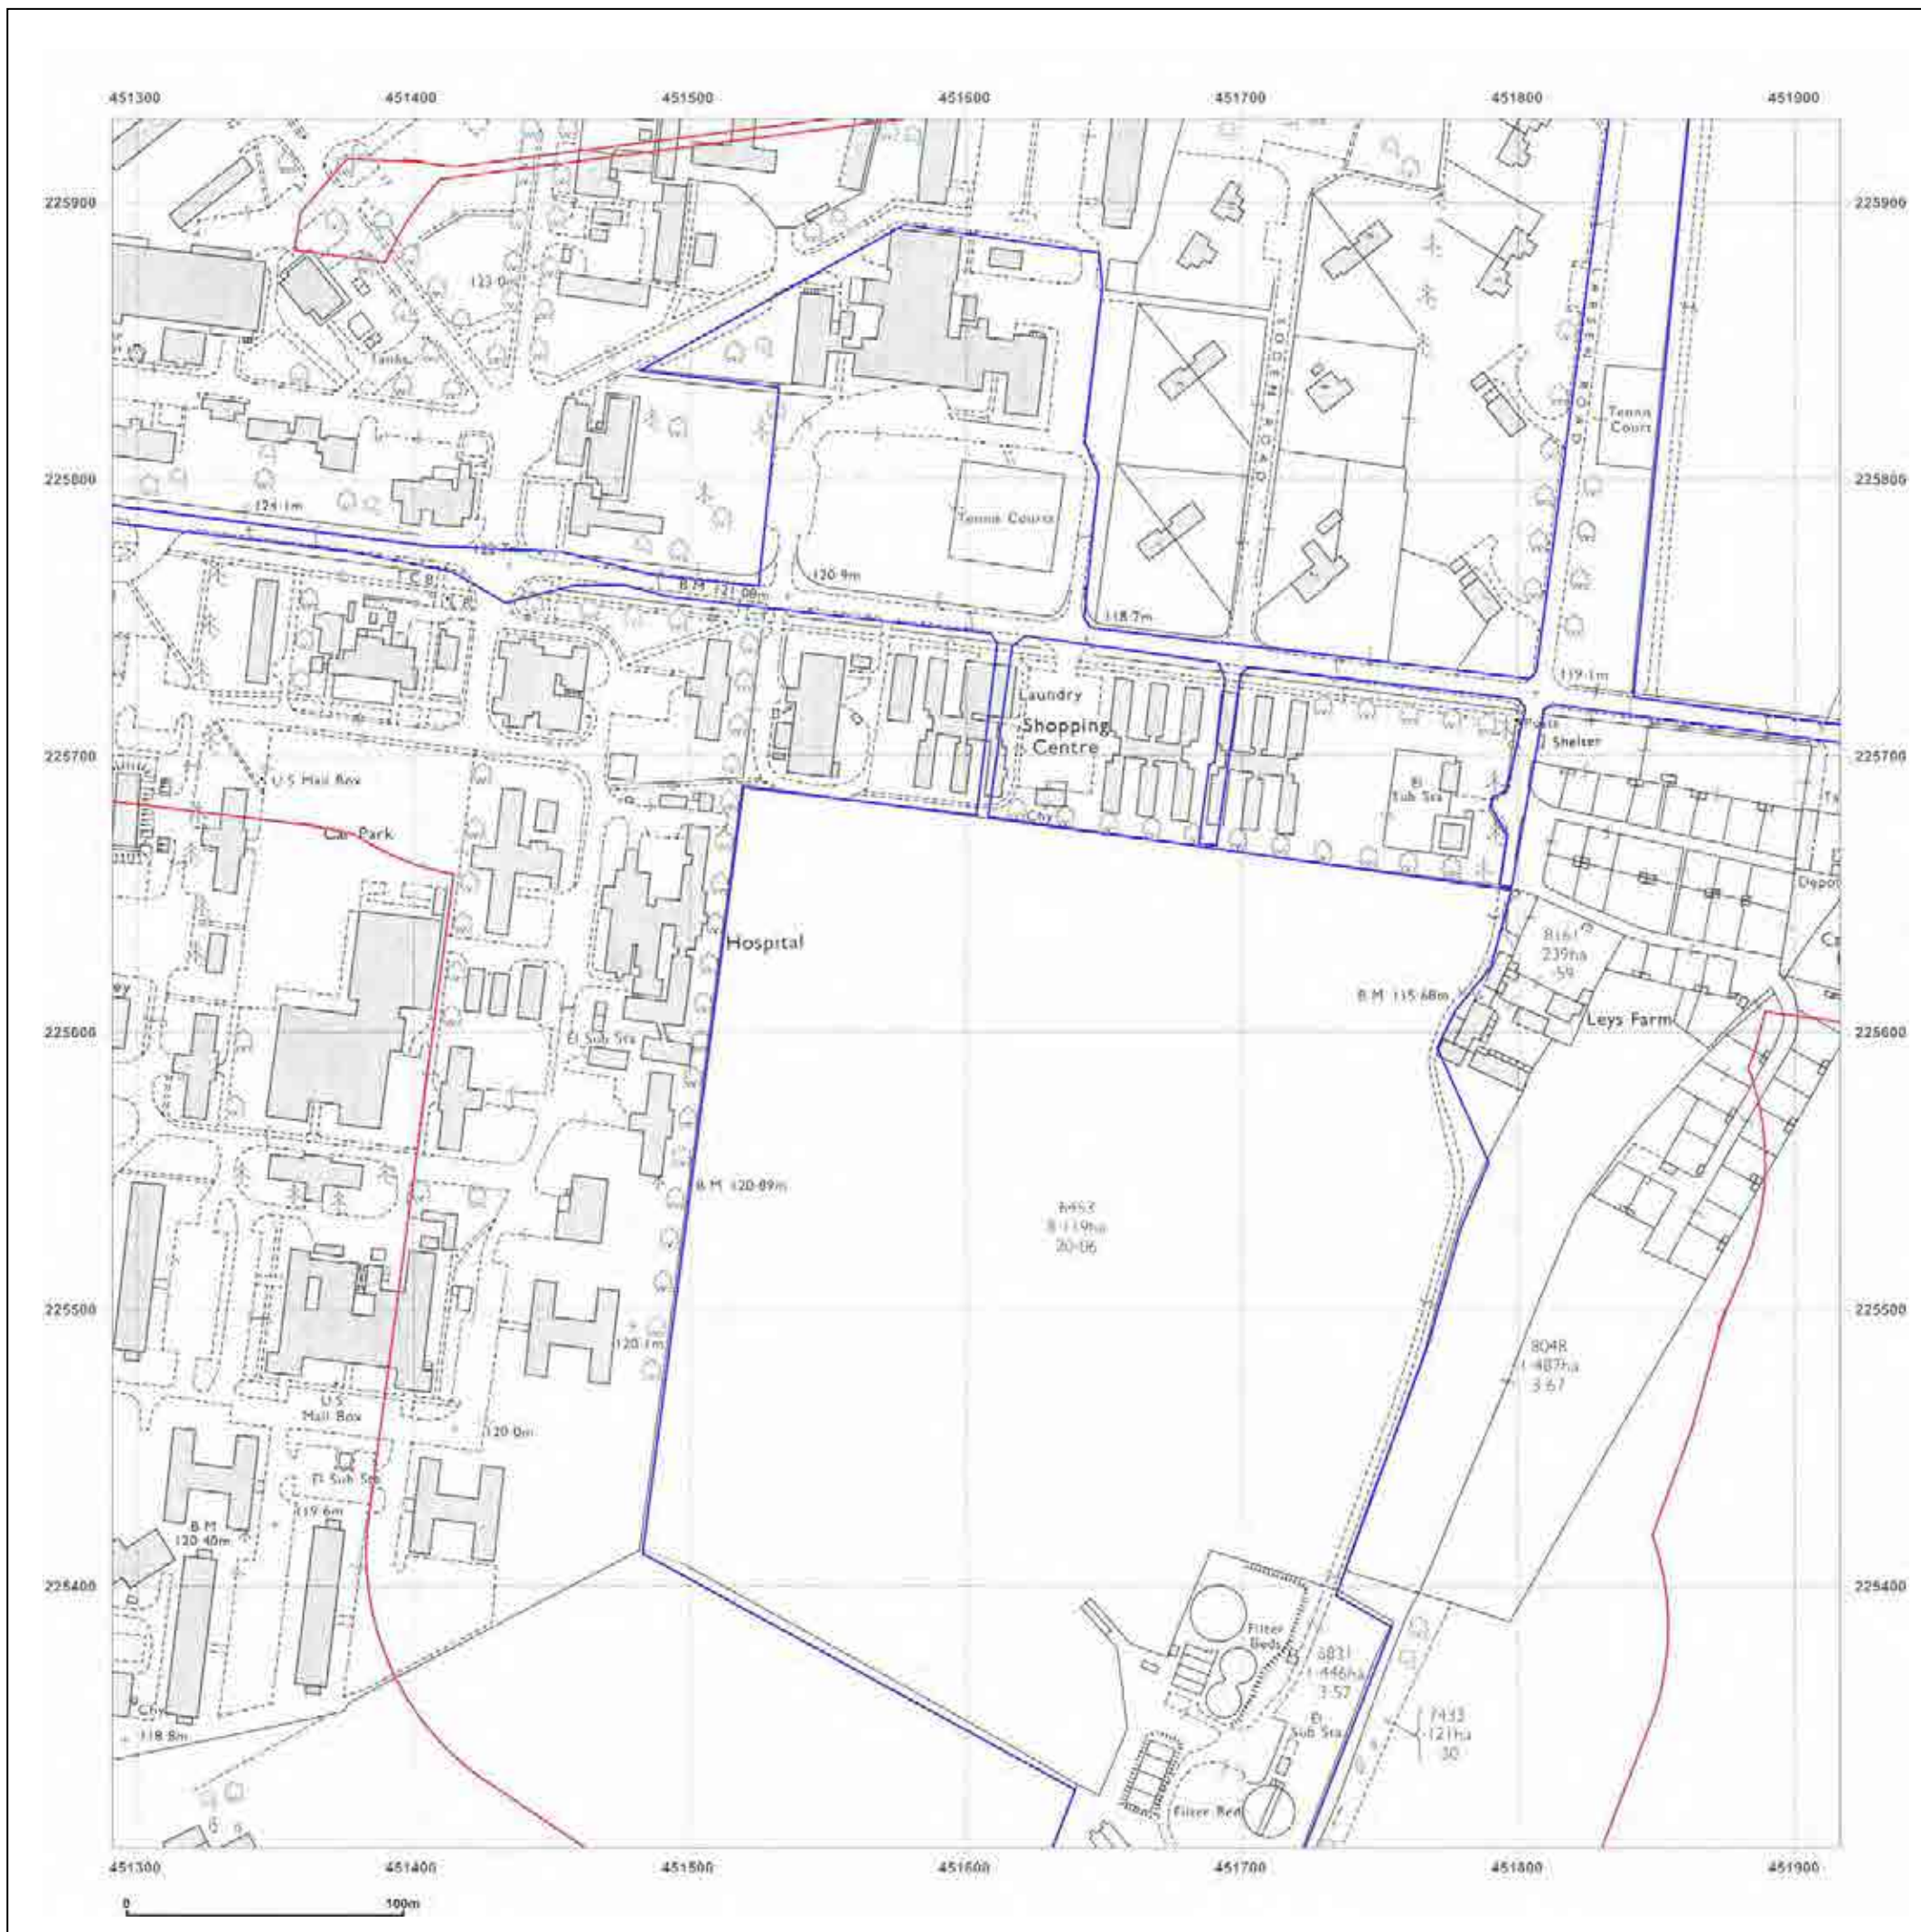

Site Details:

HEYFORD PARK HOUSE, 52
HEYFORD PARK, CAMP ROAD,
UPPER HEYFORD, OX25 5HD

Client Ref: Heyford_Park
Report Ref: GS-4227860_LS_4_2
Grid Ref: 451604, 225618

Map Name: National Grid

Map date: 1975

Scale: 1:2,500

Printed at: 1:2,500

Surveyed 1975
Revised 1975
Edition N/A
Copyright 1976
Levelled 1971

Produced by
Groundsure Insights
T: 08444 159000
E: info@groundsure.com
W: www.groundsure.com

© Crown copyright and database rights 2015 Ordnance Survey 100035207

Production date: 04 September 2017

To view map legend click here [Legend](#)