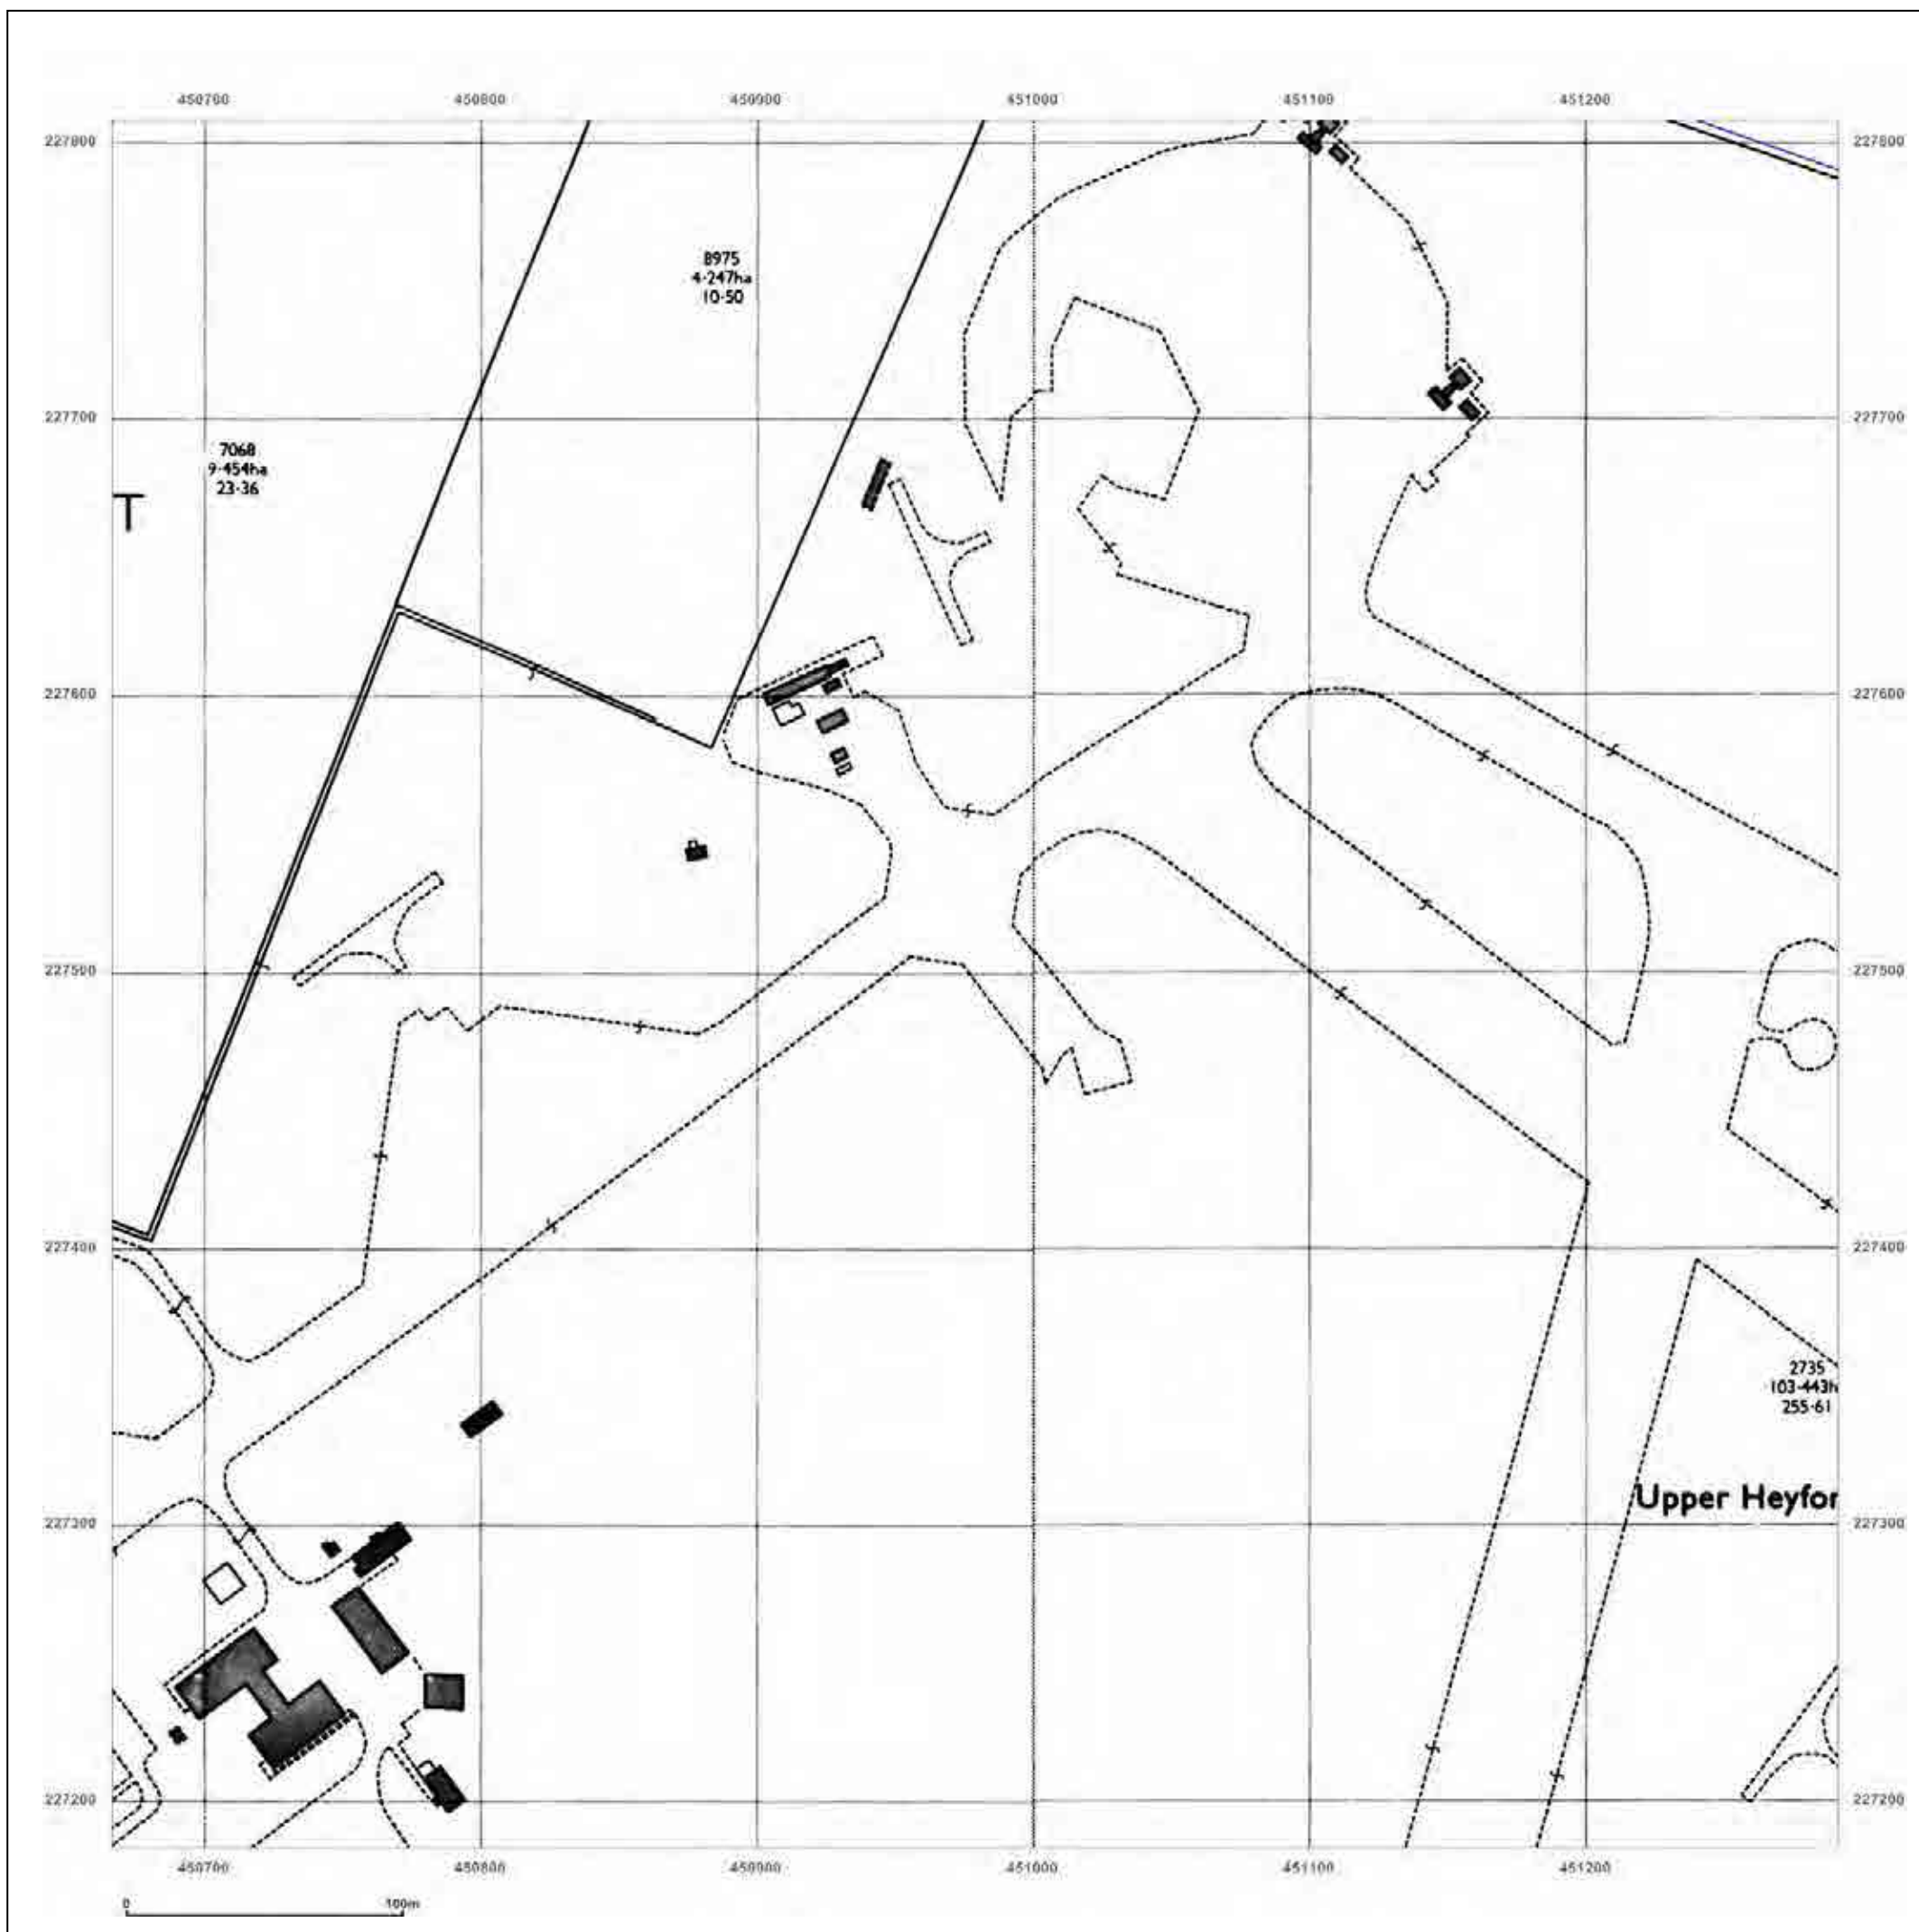

© Crown copyright and database rights 2015 Ordnance Survey 100035207

Production date: 04 September 2017

To view map legend click here [Legend](#)

Site Details:

HEYFORD PARK HOUSE, 52
 HEYFORD PARK, CAMP ROAD,
 UPPER HEYFORD, OX25 5HD