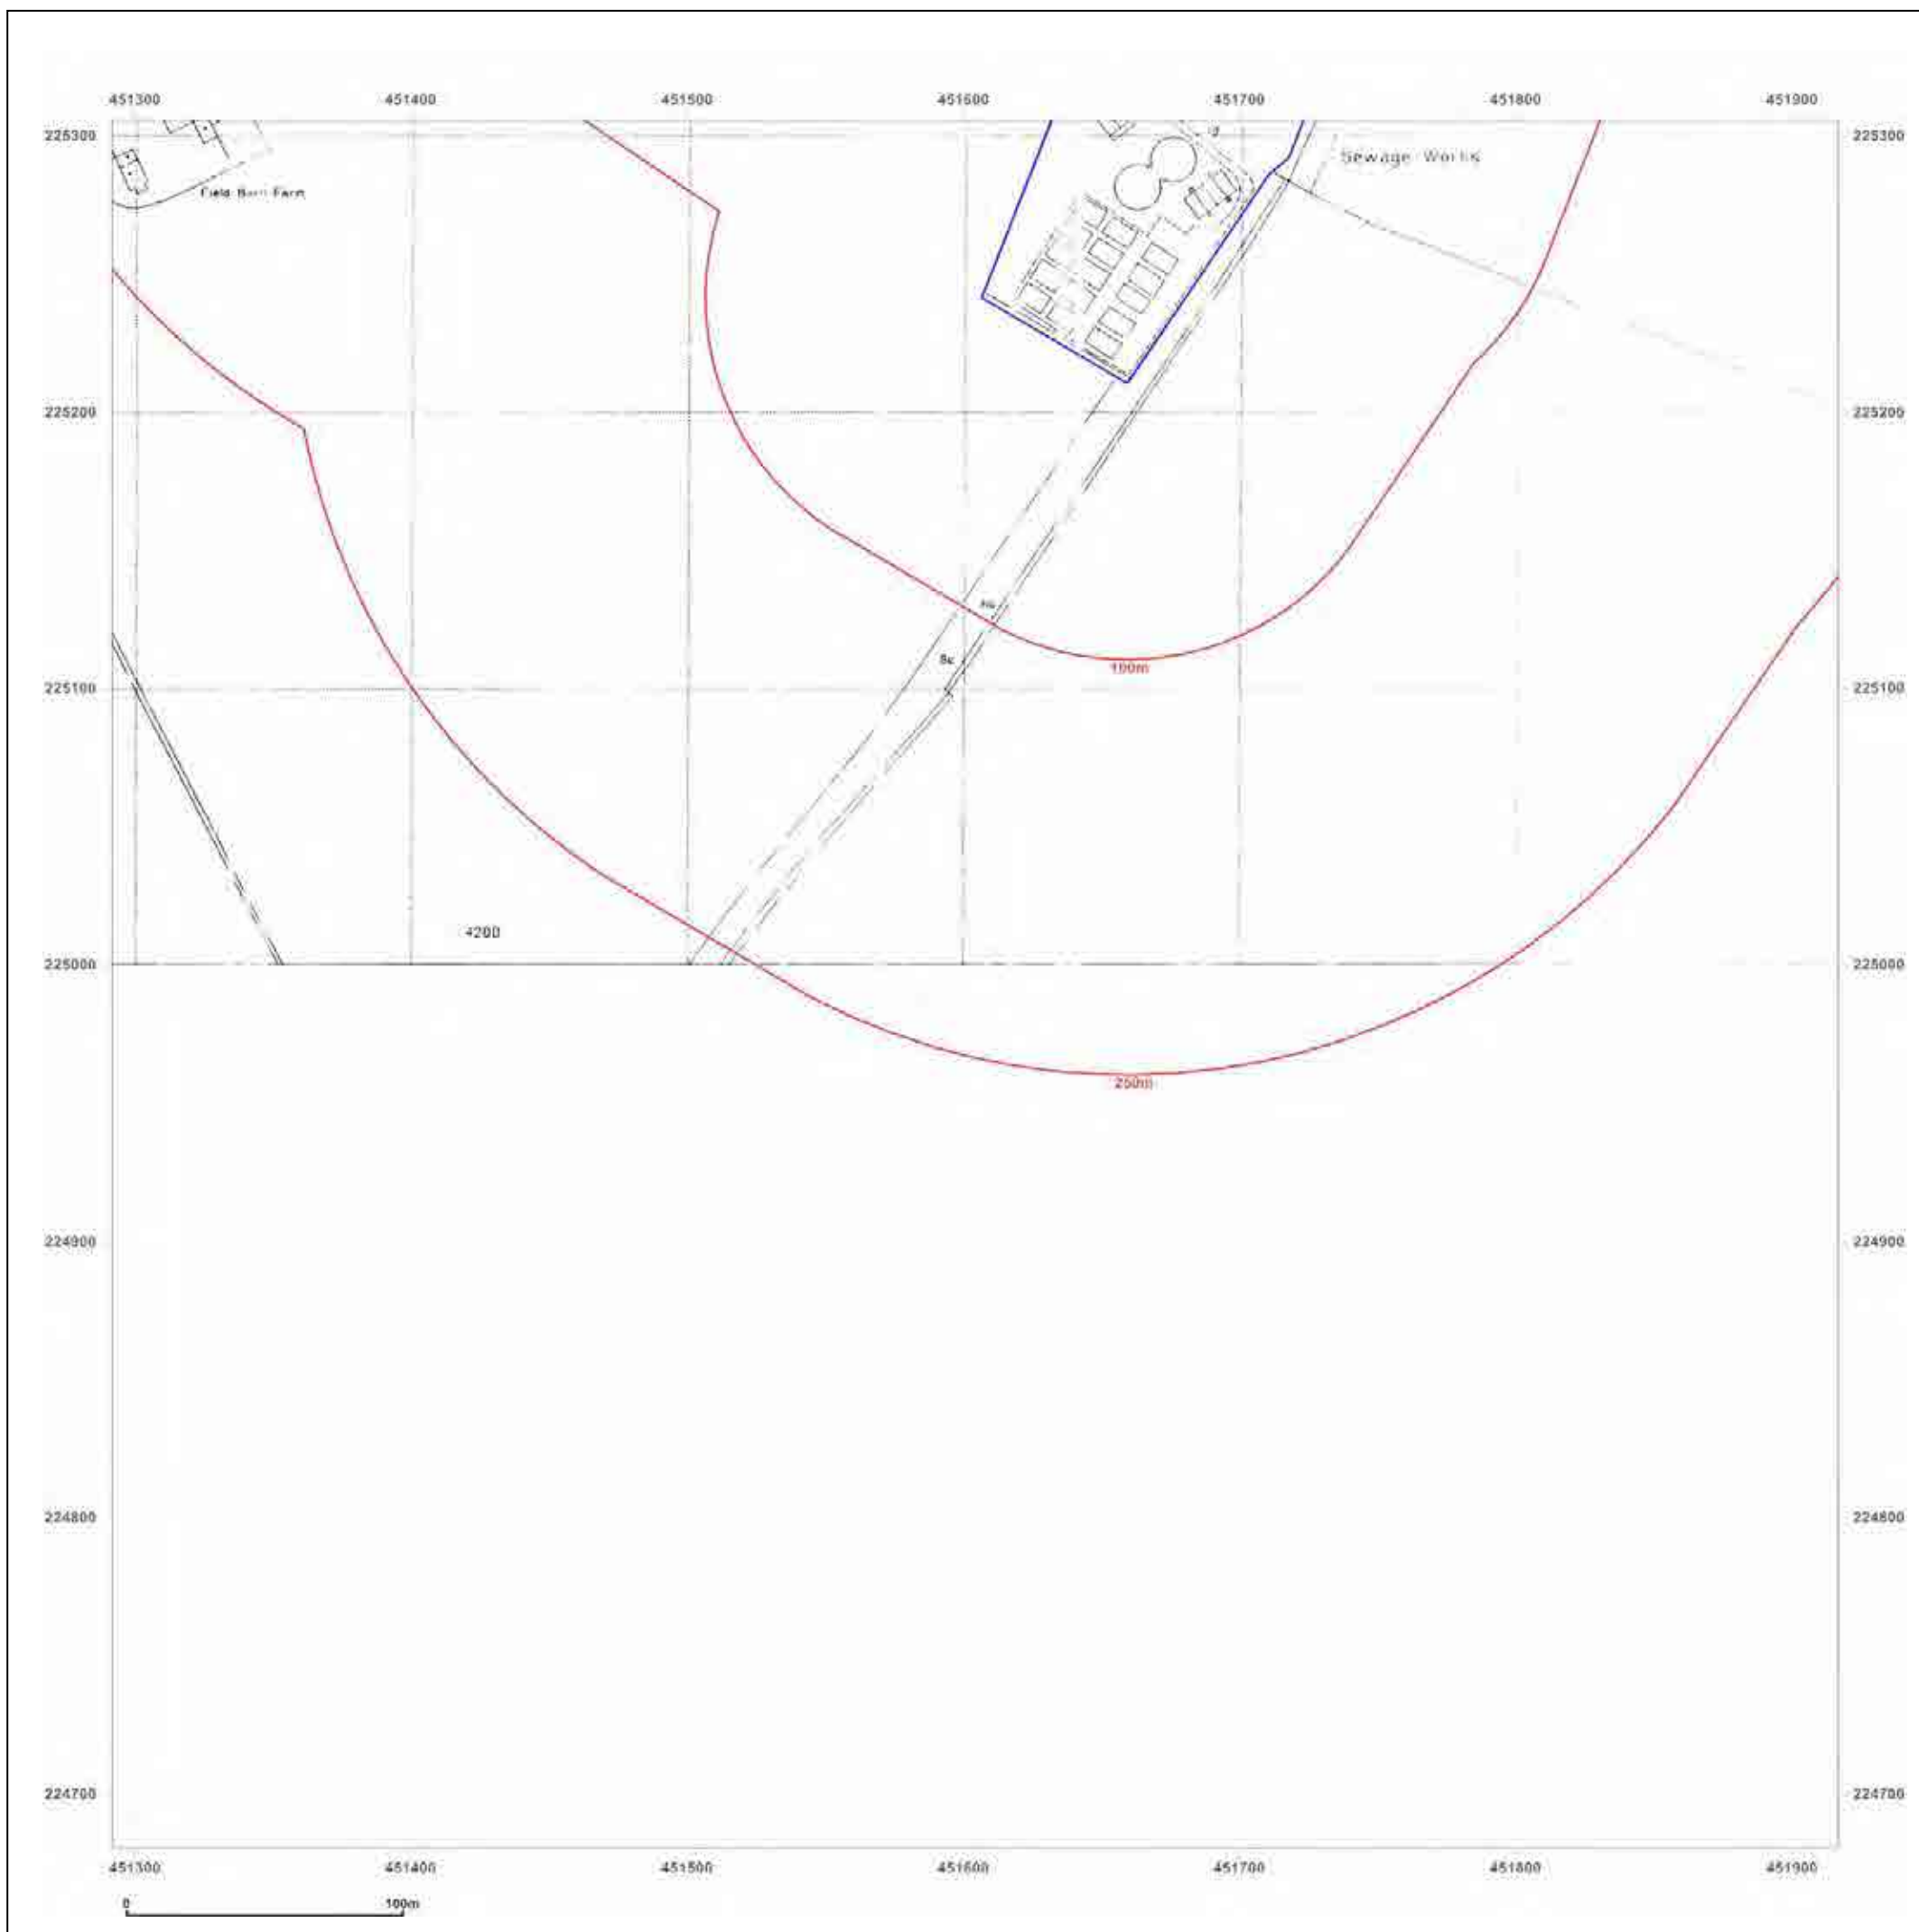

Produced by
Groundsure Insights
T: 08444 159000
E: info@groundsure.com
W: www.groundsure.com

© Crown copyright and database rights 2015 Ordnance Survey 100035207

Production date: 04 September 2017

To view map legend click here [Legend](#)