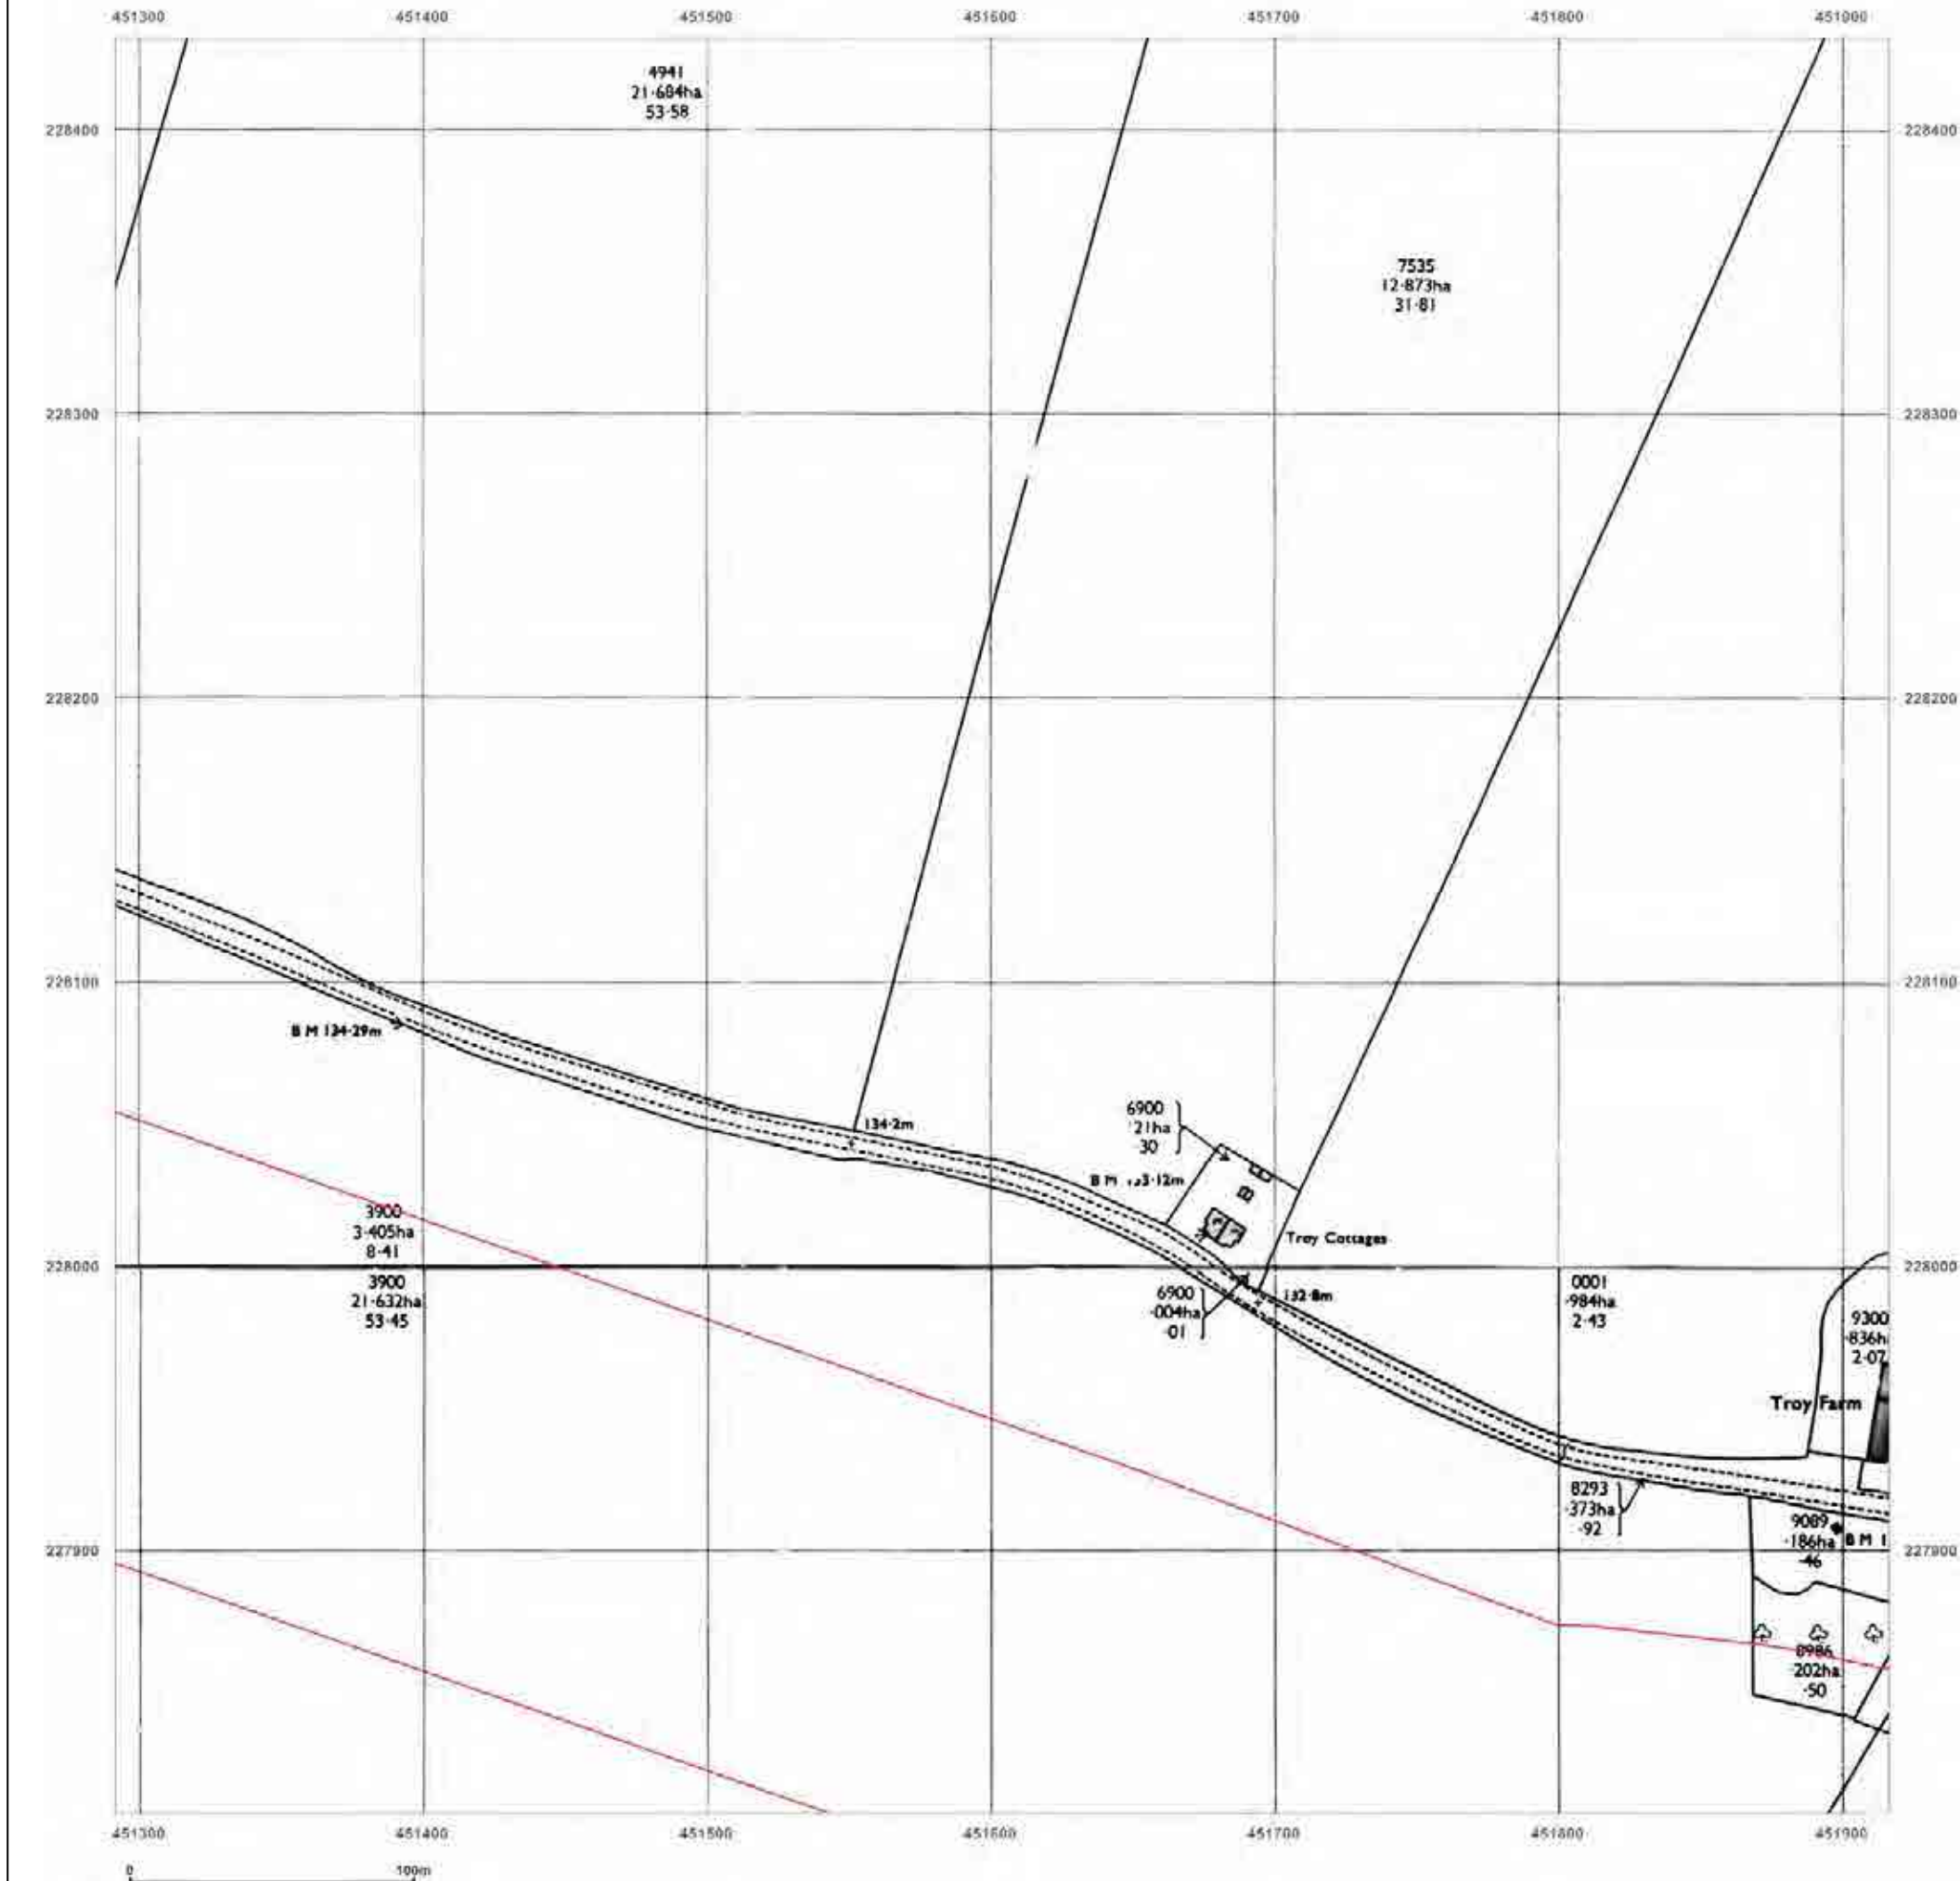

Site Details:

HEYFORD PARK HOUSE, 52
HEYFORD PARK, CAMP ROAD,
UPPER HEYFORD, OX25 5HD

Client Ref: Heyford_Park
Report Ref: GS-4227860_LS_4_6
Grid Ref: 451604, 228120

Map Name: National Grid

Map date: 1976

Scale: 1:2,500

Printed at: 1:2,500

Surveyed N/A
Revised N/A
Edition N/A
Copyright N/A
Levelled N/A

Produced by
Groundsure Insights
T: 08444 159000
E: info@groundsure.com
W: www.groundsure.com

© Crown copyright and database rights 2015 Ordnance Survey 100035207

Production date: 04 September 2017

To view map legend click here [Legend](#)