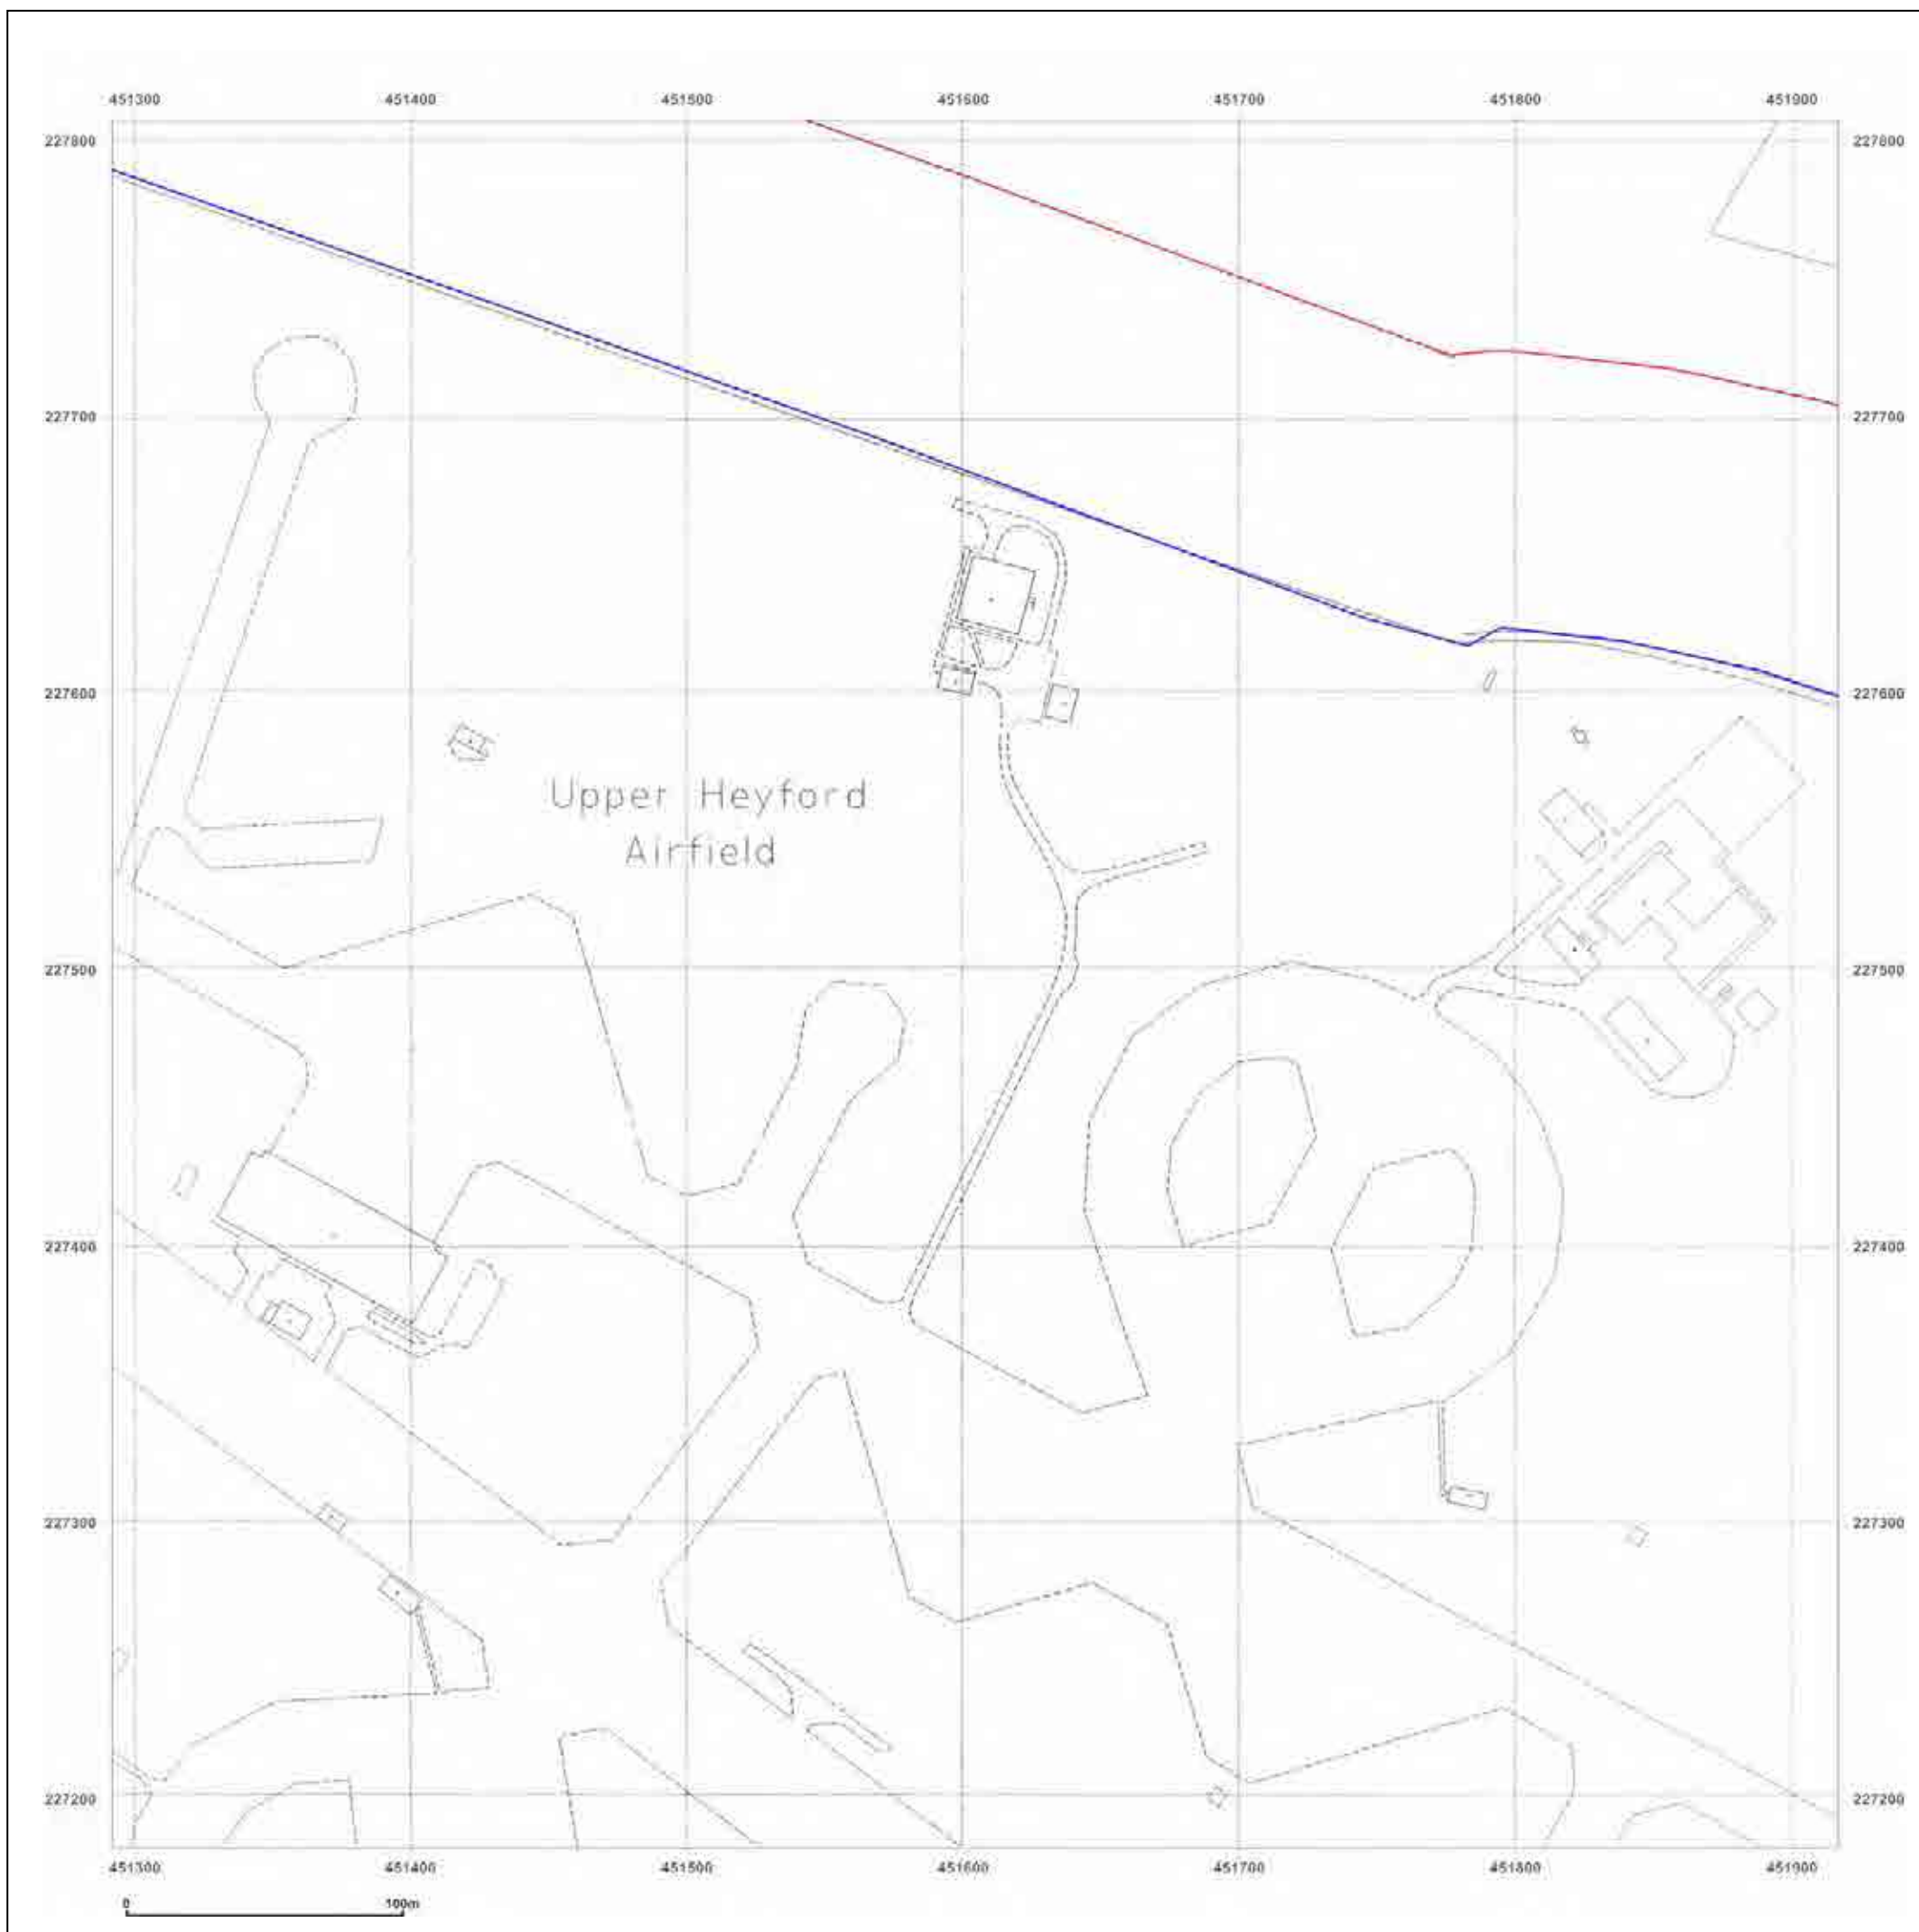

Site Details:

HEYFORD PARK HOUSE, 52
HEYFORD PARK, CAMP ROAD,
UPPER HEYFORD, OX25 5HD

Client Ref: Heyford_Park
Report Ref: GS-4227860_LS_4_5
Grid Ref: 451604, 227495

Map Name: National Grid

Map date: 1994

Scale: 1:2,500

Printed at: 1:2,500

Surveyed 1994
Revised 1994
Edition N/A
Copyright N/A
Levelled N/A

Produced by
Groundsure Insights
T: 08444 159000
E: info@groundsure.com
W: www.groundsure.com

© Crown copyright and database rights 2015 Ordnance Survey 100035207

Production date: 04 September 2017

To view map legend click here [Legend](#)