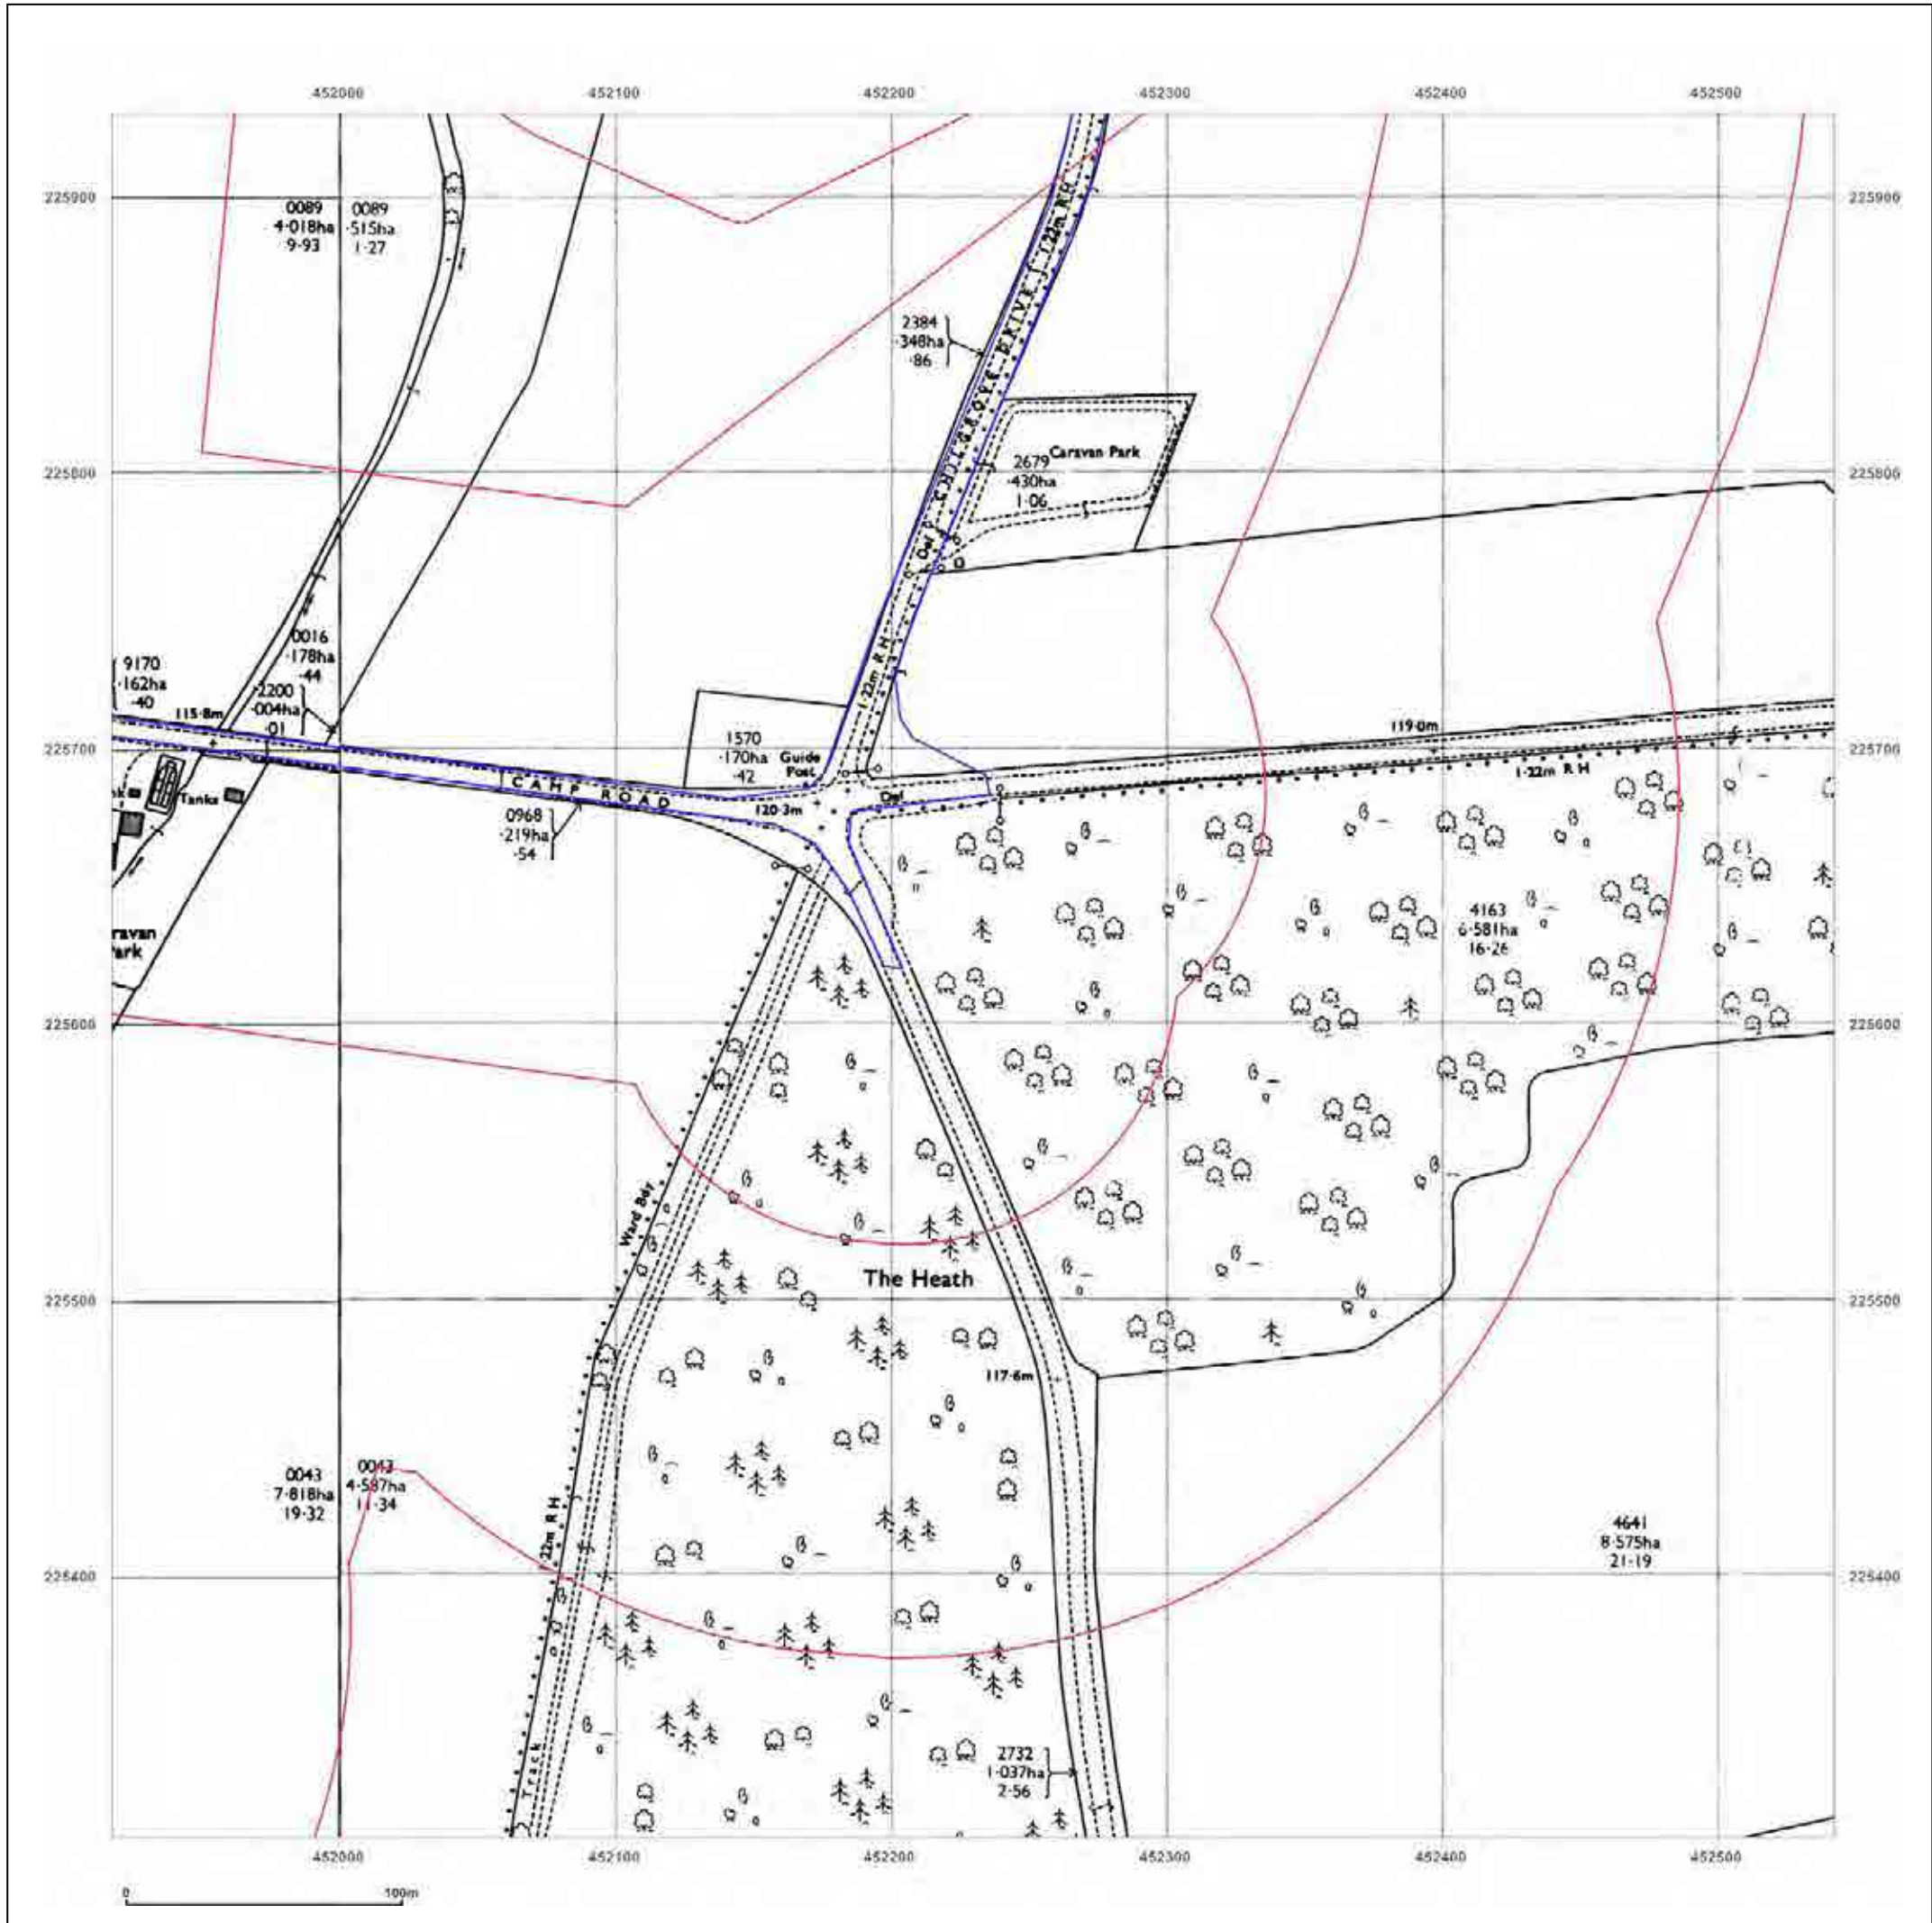

Surveyed N/A
Revised N/A
Edition N/A
Copyright 1975
Levelled N/A

Surveyed N/A
Revised N/A
Edition N/A
Copyright N/A
Levelled N/A

Produced by
Groundsure Insights
T: 08444 159000
E: info@groundsure.com
W: www.groundsure.com

© Crown copyright and database rights 2015 Ordnance Survey 100035207

Production date: 04 September 2017

To view map legend click here [Legend](#)