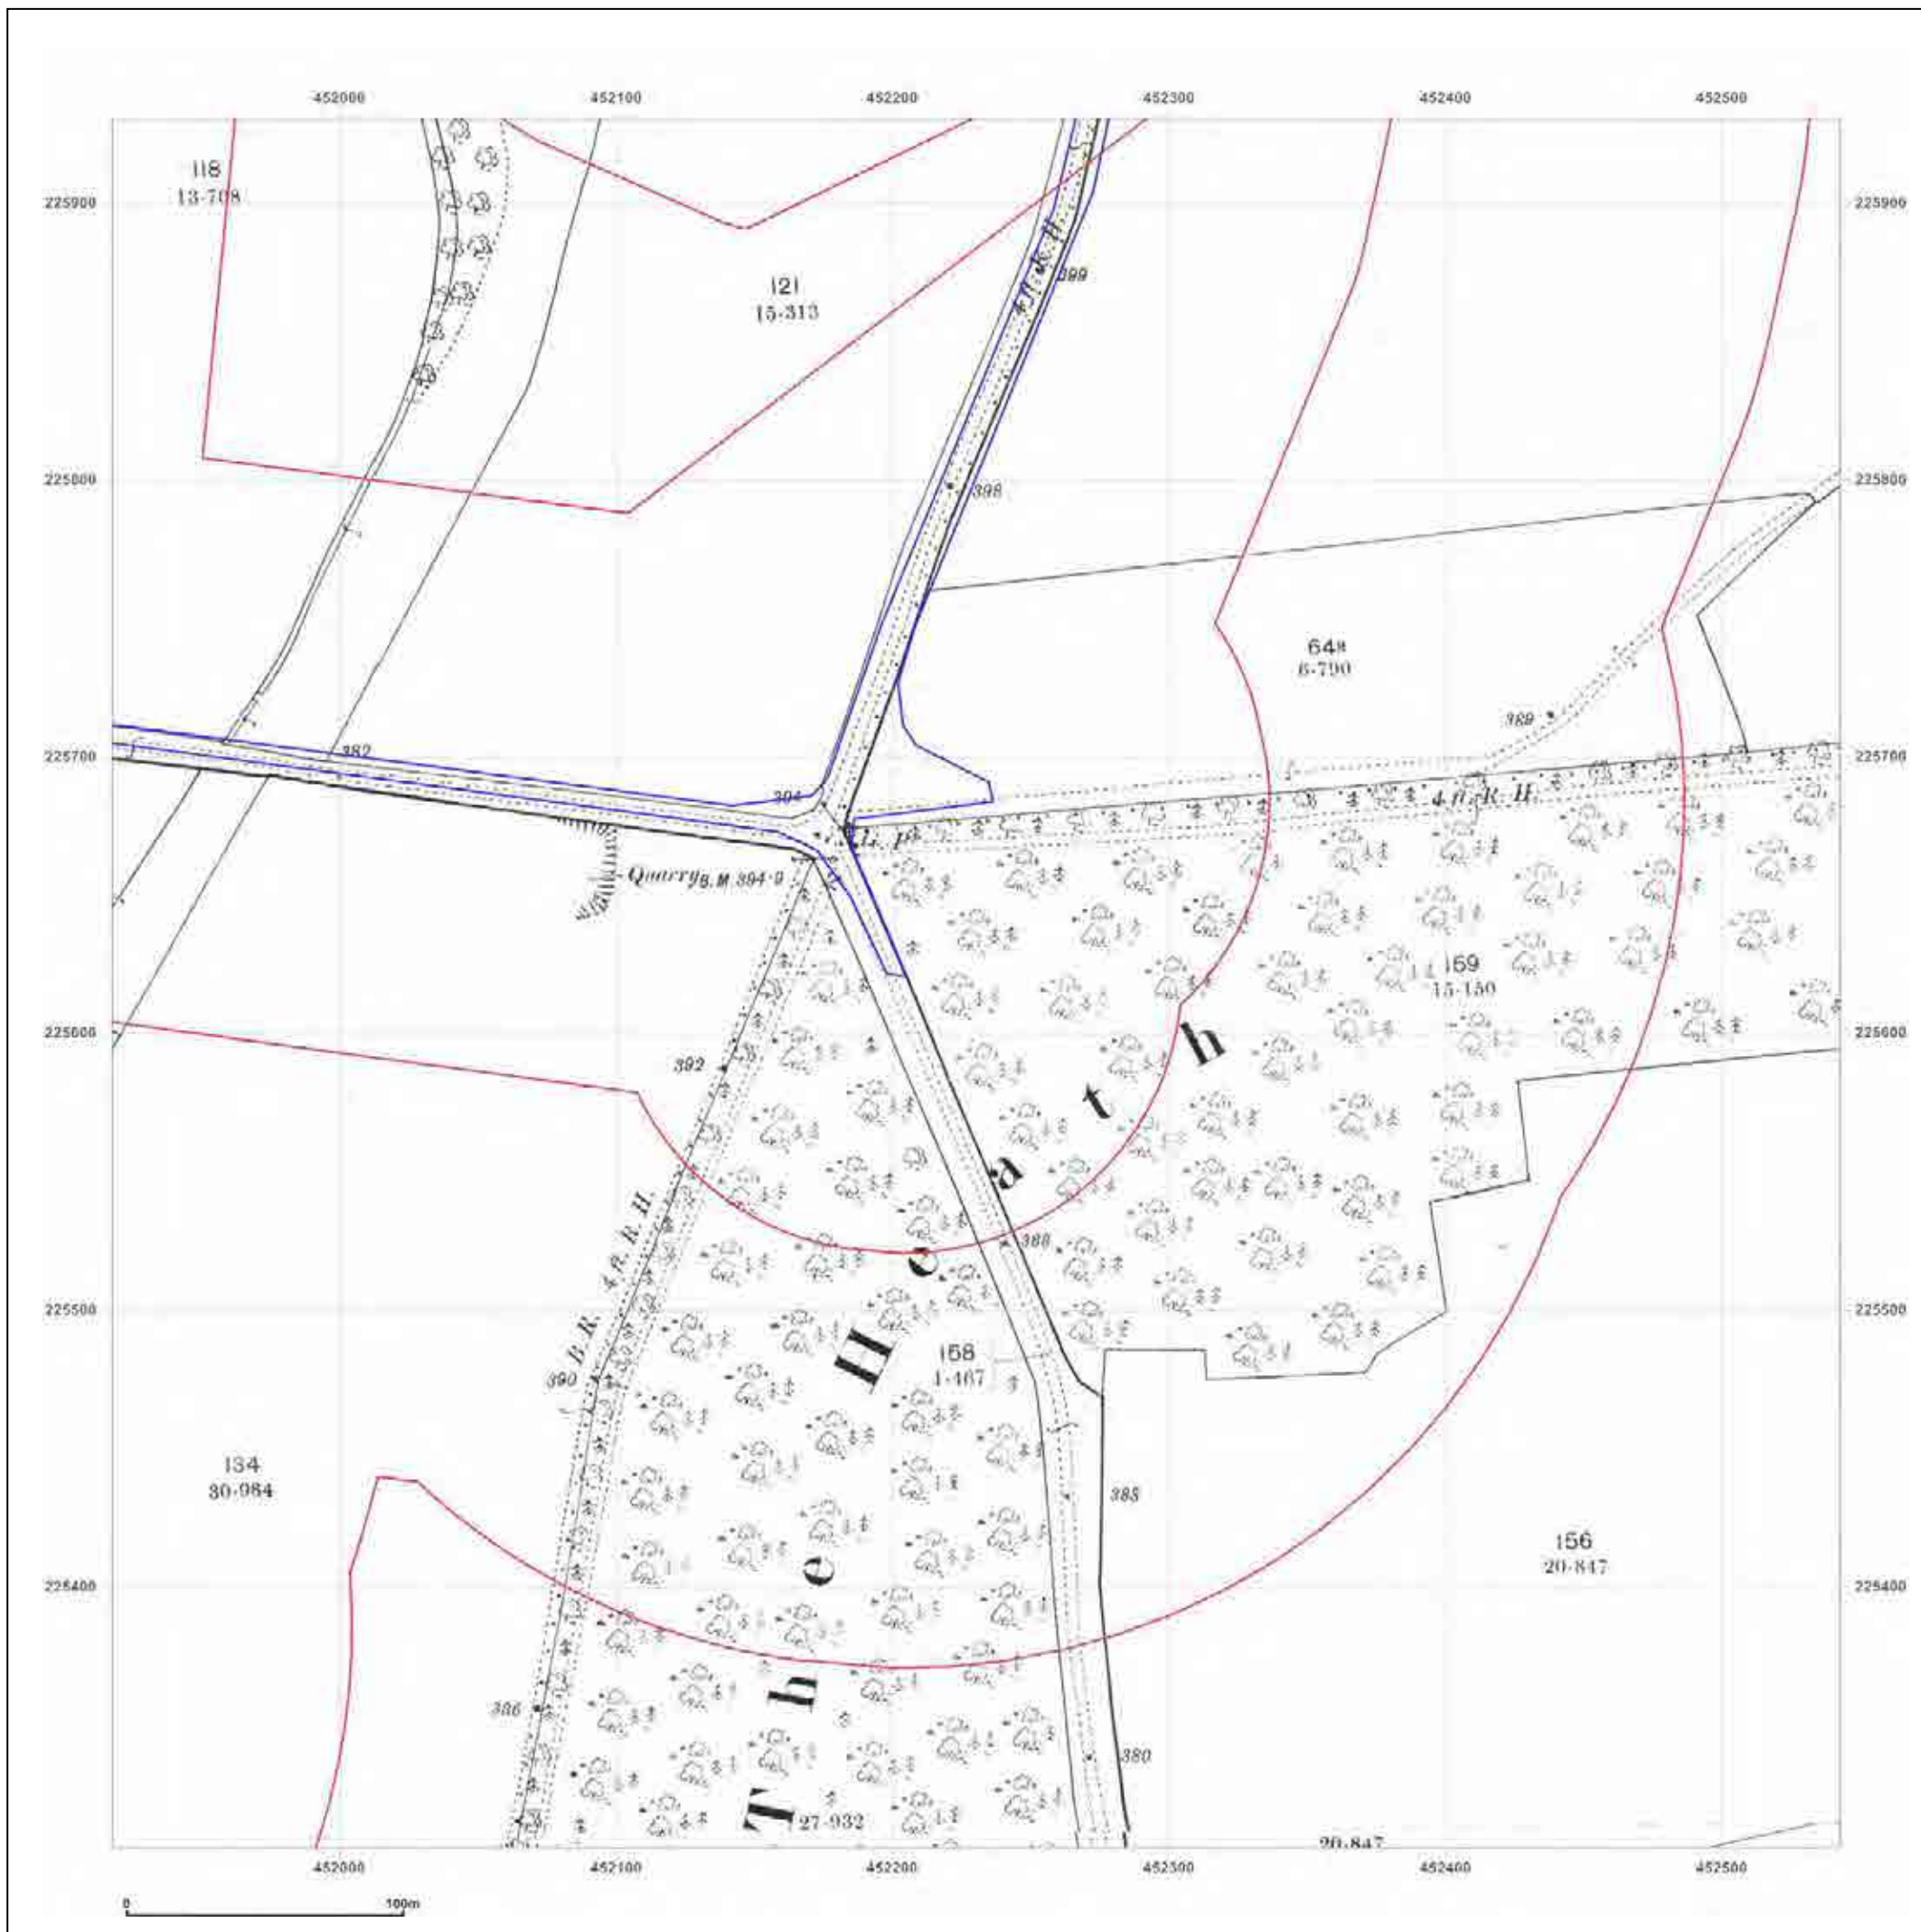

© Crown copyright and database rights 2015 Ordnance Survey 100035207

Production date: 04 September 2017

To view map legend click here [Legend](#)

Site Details:

HEYFORD PARK HOUSE, 52
HEYFORD PARK, CAMP ROAD,
UPPER HEYFORD, OX25 5HD