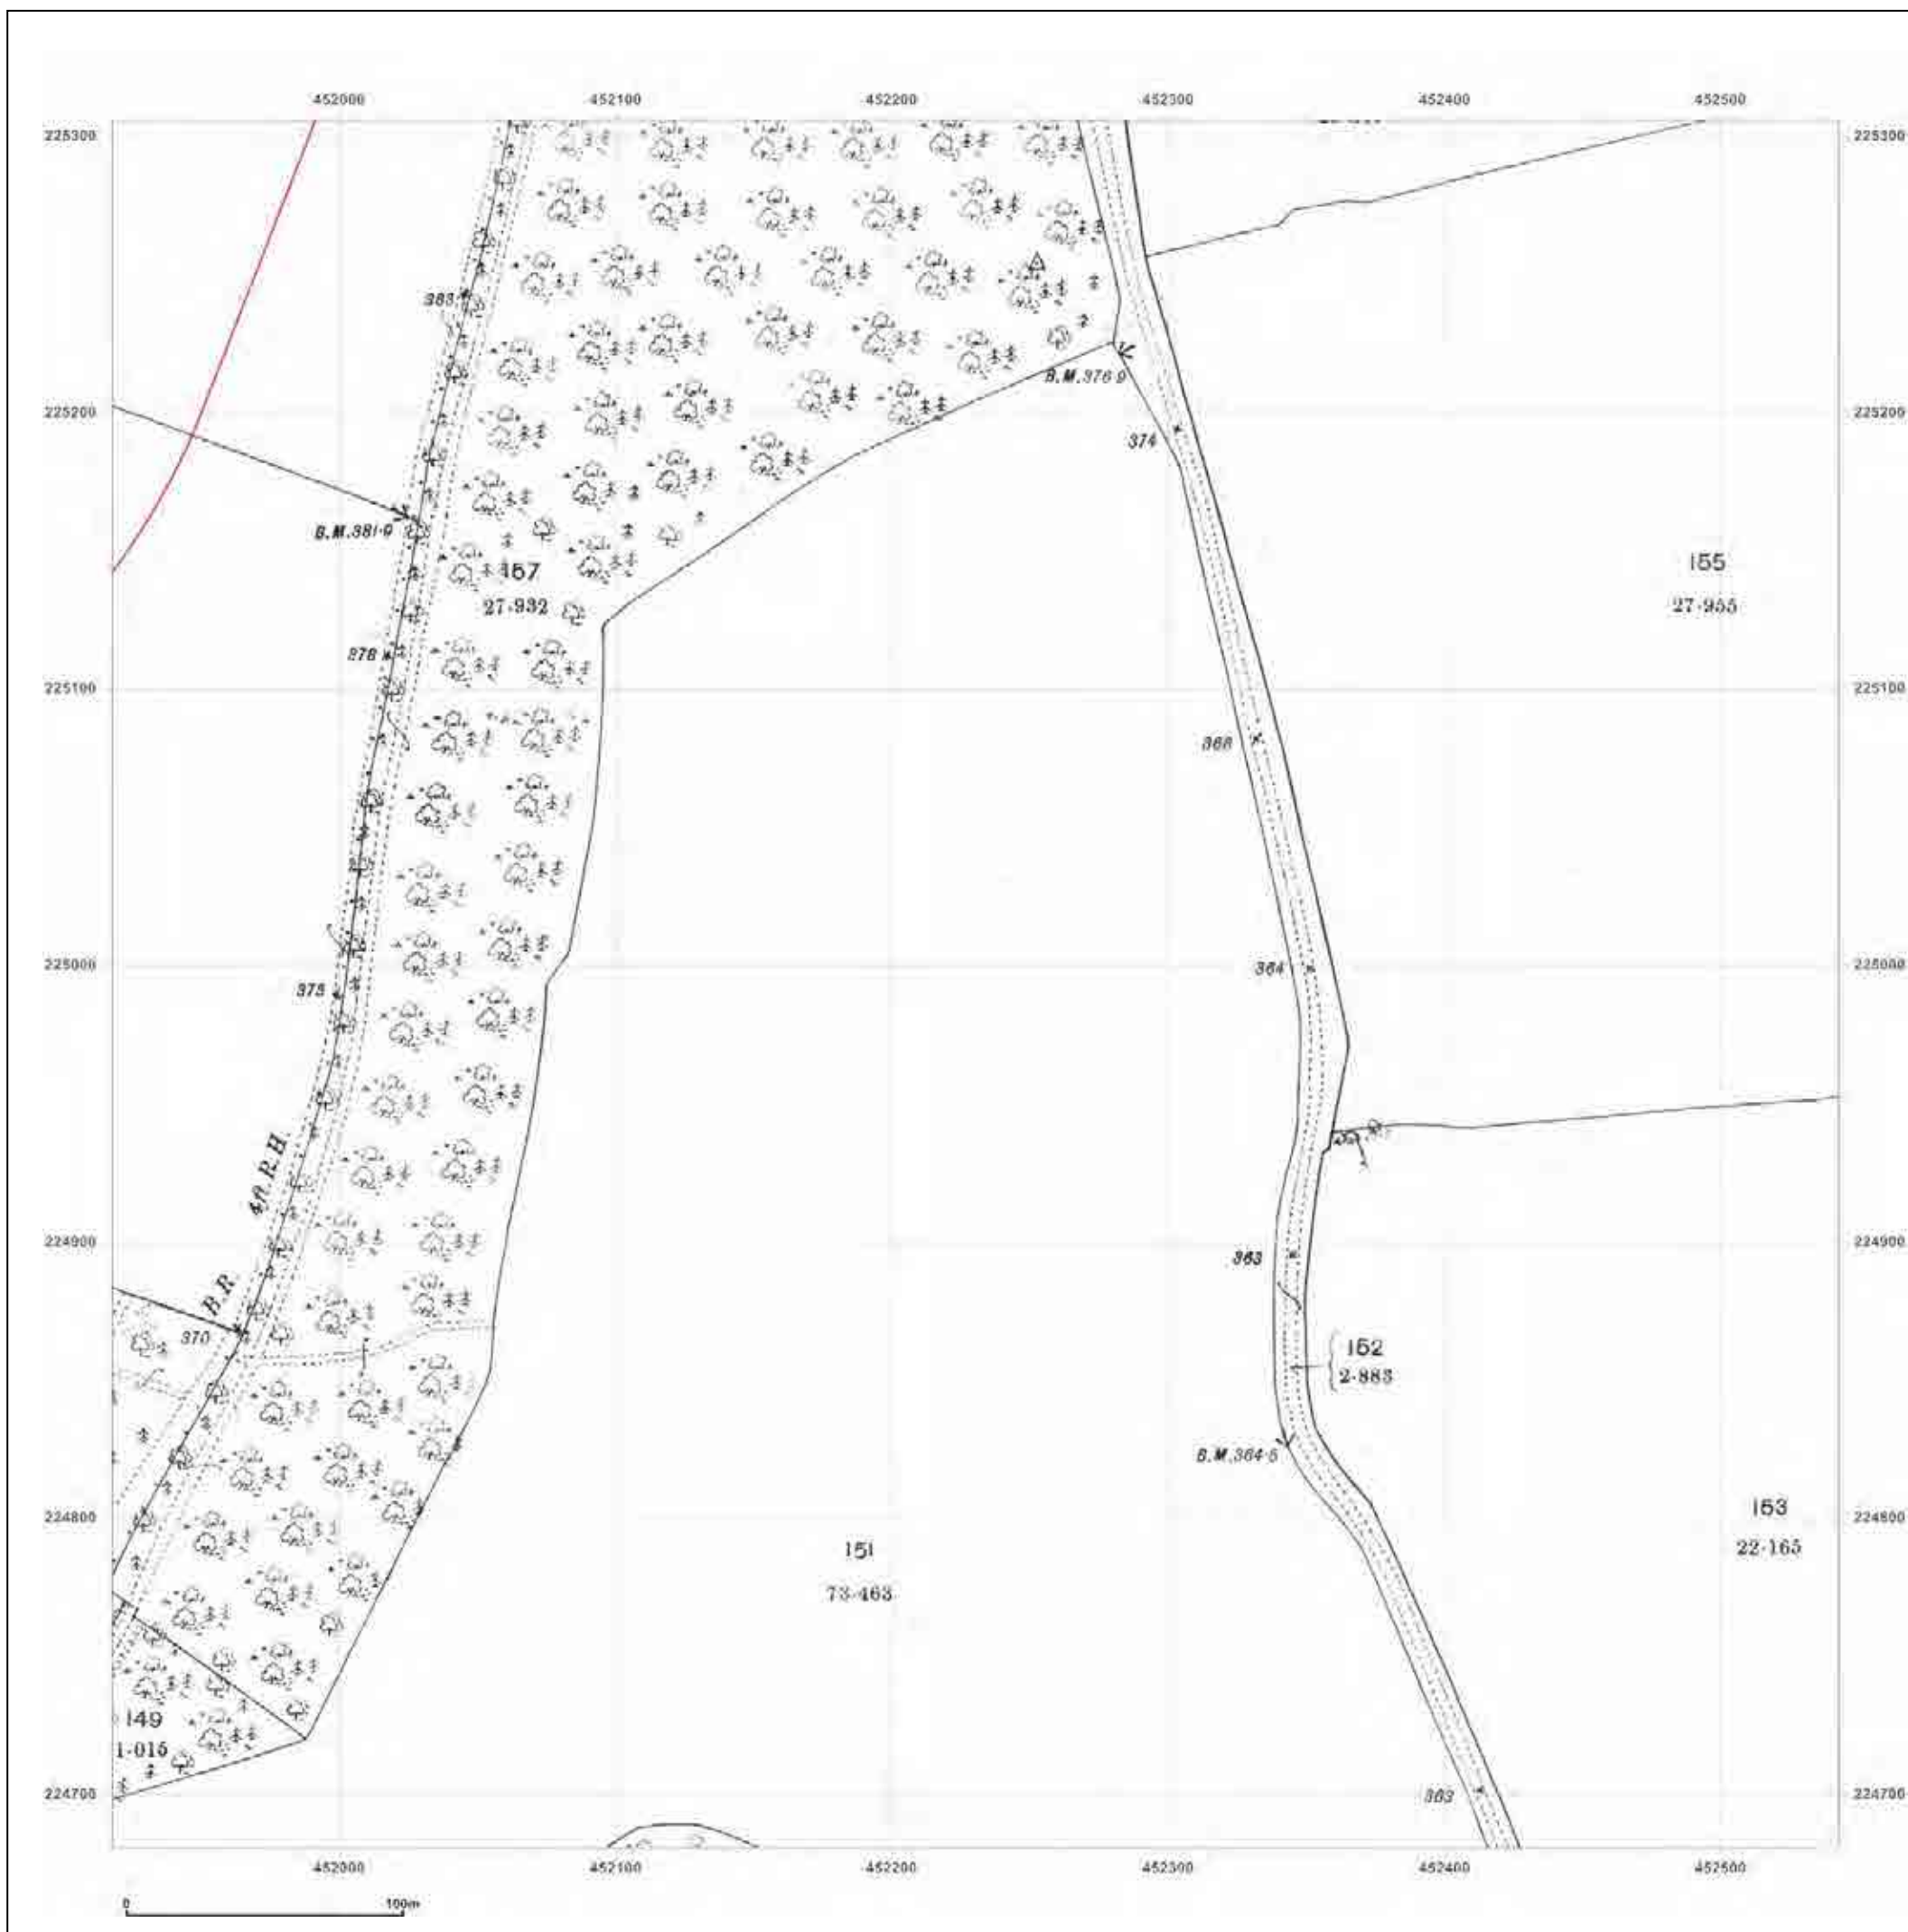

Site Details:

HEYFORD PARK HOUSE, 52
HEYFORD PARK, CAMP ROAD,
UPPER HEYFORD, OX25 5HD

Client Ref: Heyford_Park
Report Ref: GS-4227860_LS_5_1
Grid Ref: 452230, 224993

Map Name: County Series

Map date: 1900

Scale: 1:2,500

Printed at: 1:2,500

Surveyed 1900
Revised 1900
Edition N/A
Copyright N/A
Levelled N/A

Produced by
Groundsure Insights
T: 08444 159000
E: info@groundsure.com
W: www.groundsure.com

© Crown copyright and database rights 2015 Ordnance Survey 100035207

Production date: 04 September 2017

To view map legend click here [Legend](#)