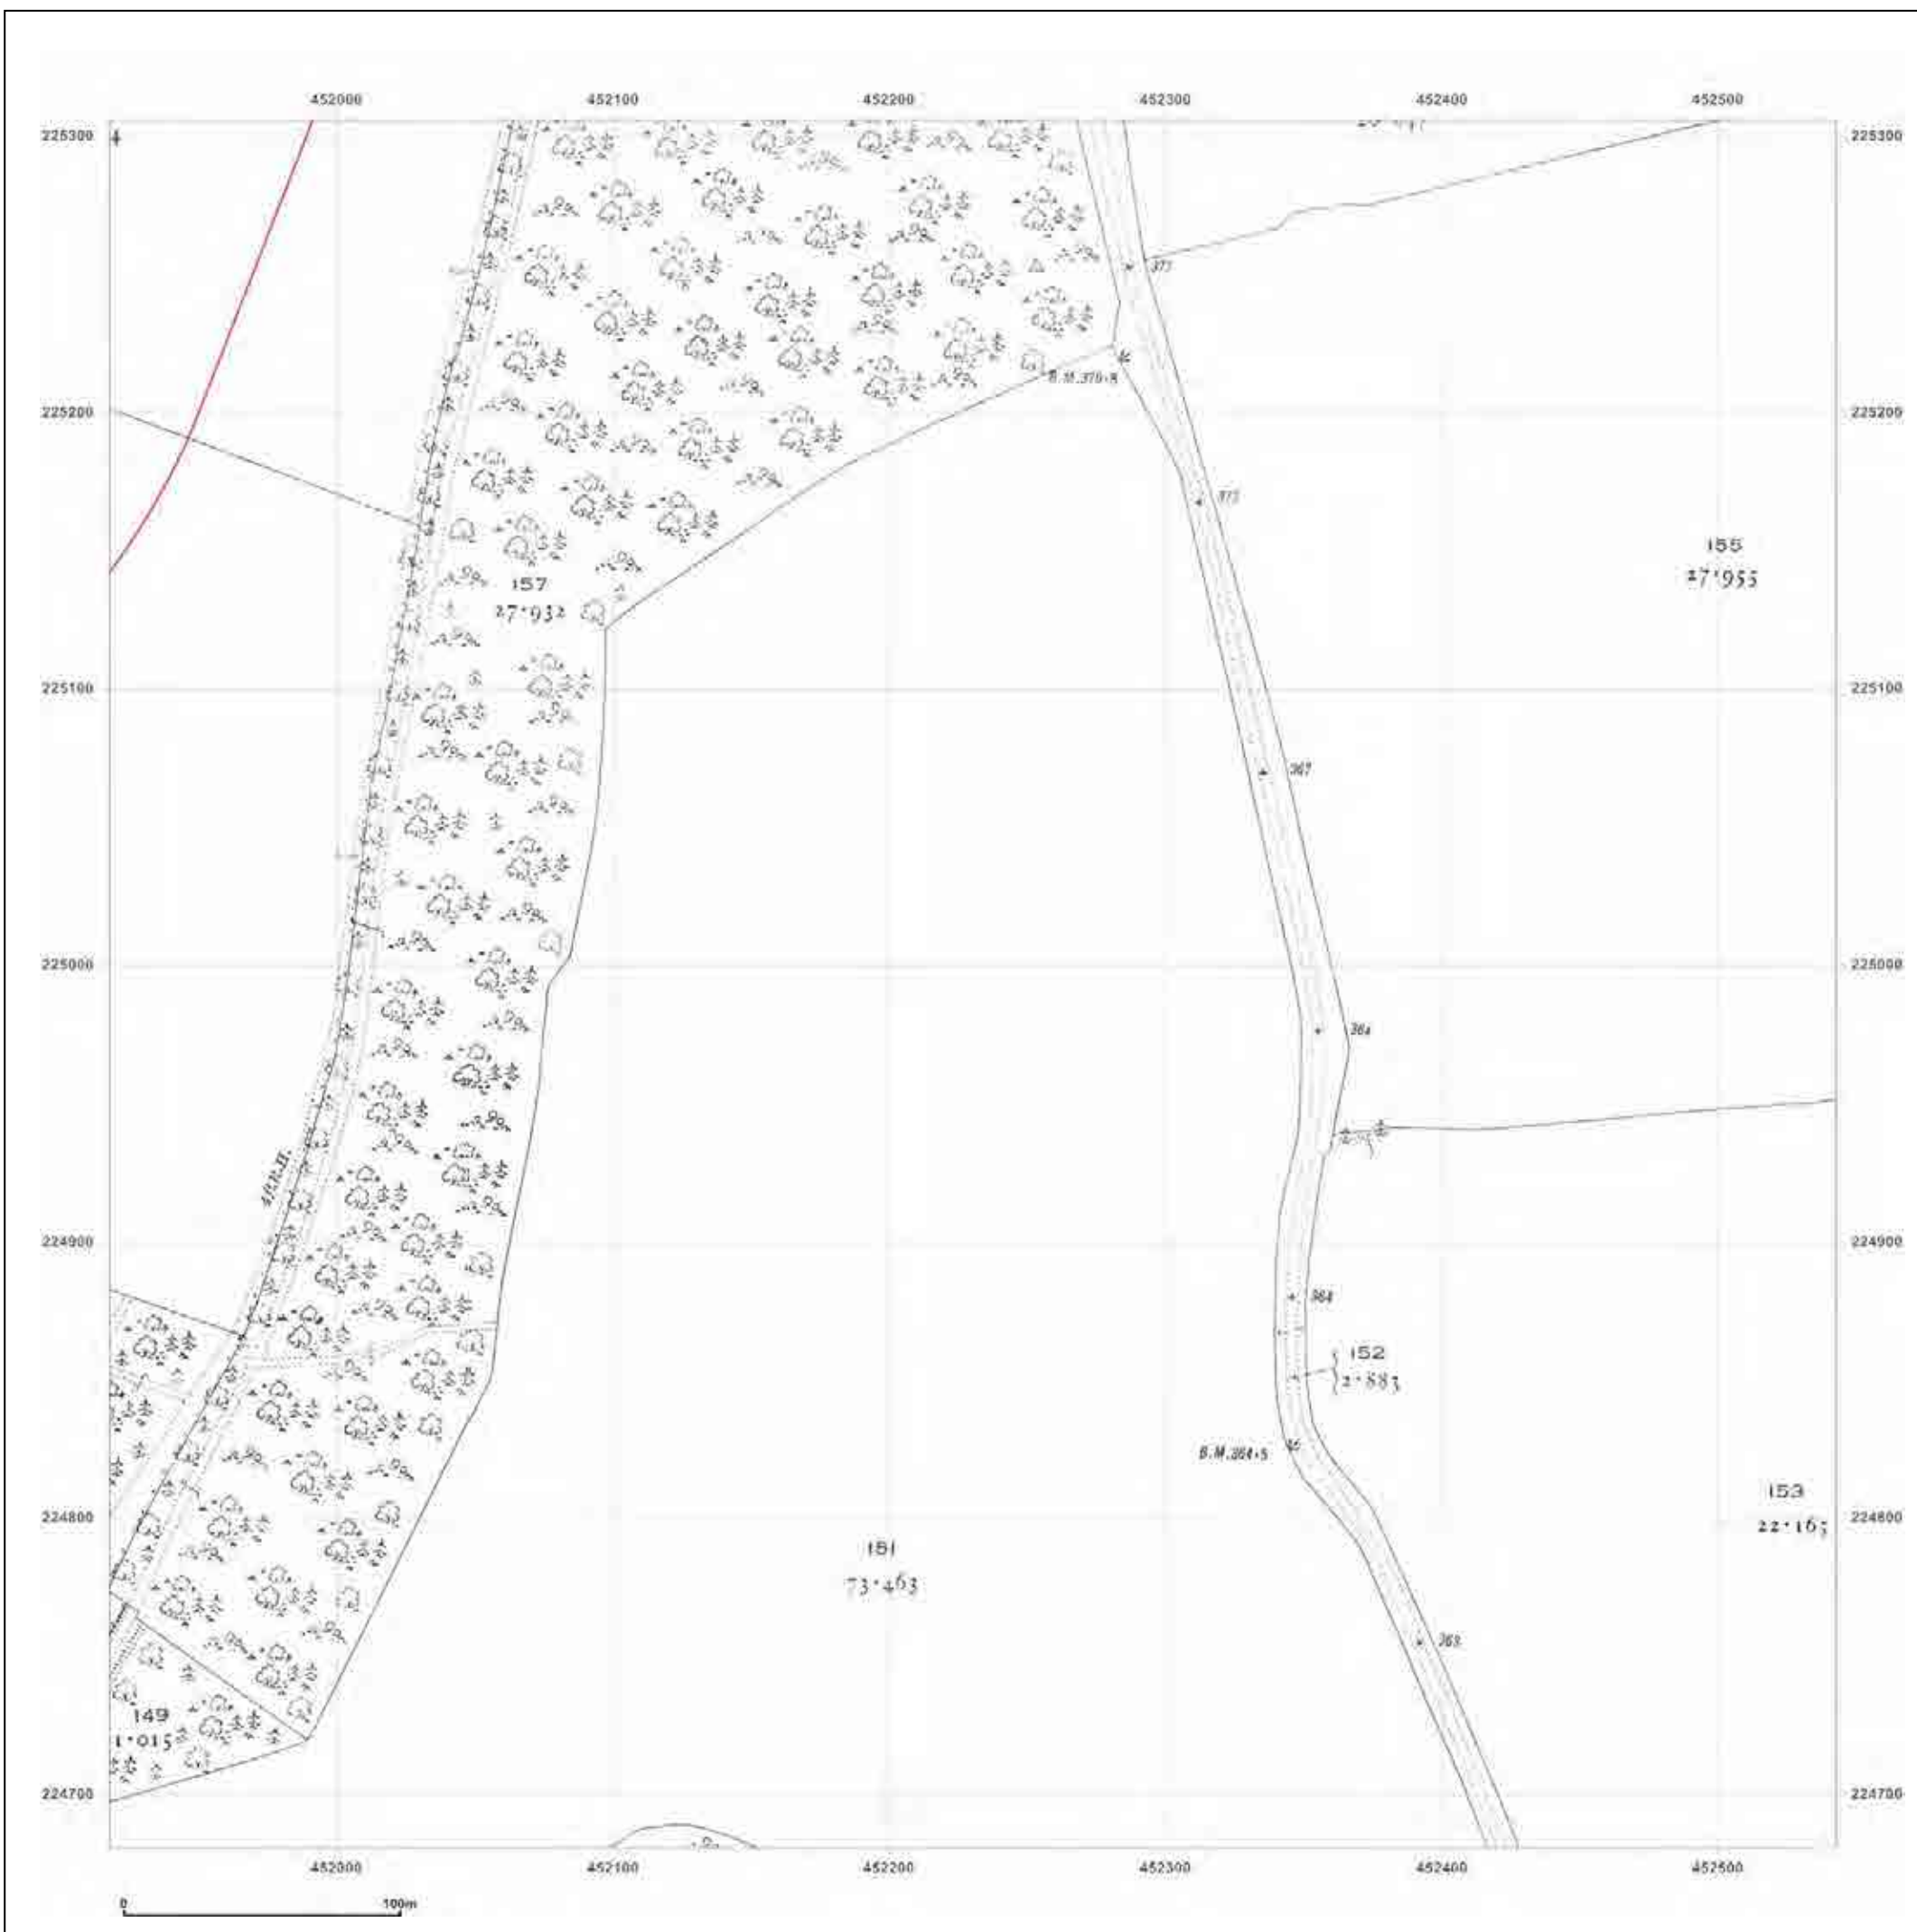

Site Details:

HEYFORD PARK HOUSE, 52
HEYFORD PARK, CAMP ROAD,
UPPER HEYFORD, OX25 5HD

Client Ref: Heyford_Park
Report Ref: GS-4227860_LS_5_1
Grid Ref: 452230, 224993

Map Name: County Series

Map date: 1922

Scale: 1:2,500

Printed at: 1:2,500

Surveyed 1922
Revised 1922
Edition N/A
Copyright N/A
Levelled N/A

Produced by
Groundsure Insights
T: 08444 159000
E: info@groundsure.com
W: www.groundsure.com

© Crown copyright and database rights 2015 Ordnance Survey 100035207

Production date: 04 September 2017

To view map legend click here [Legend](#)