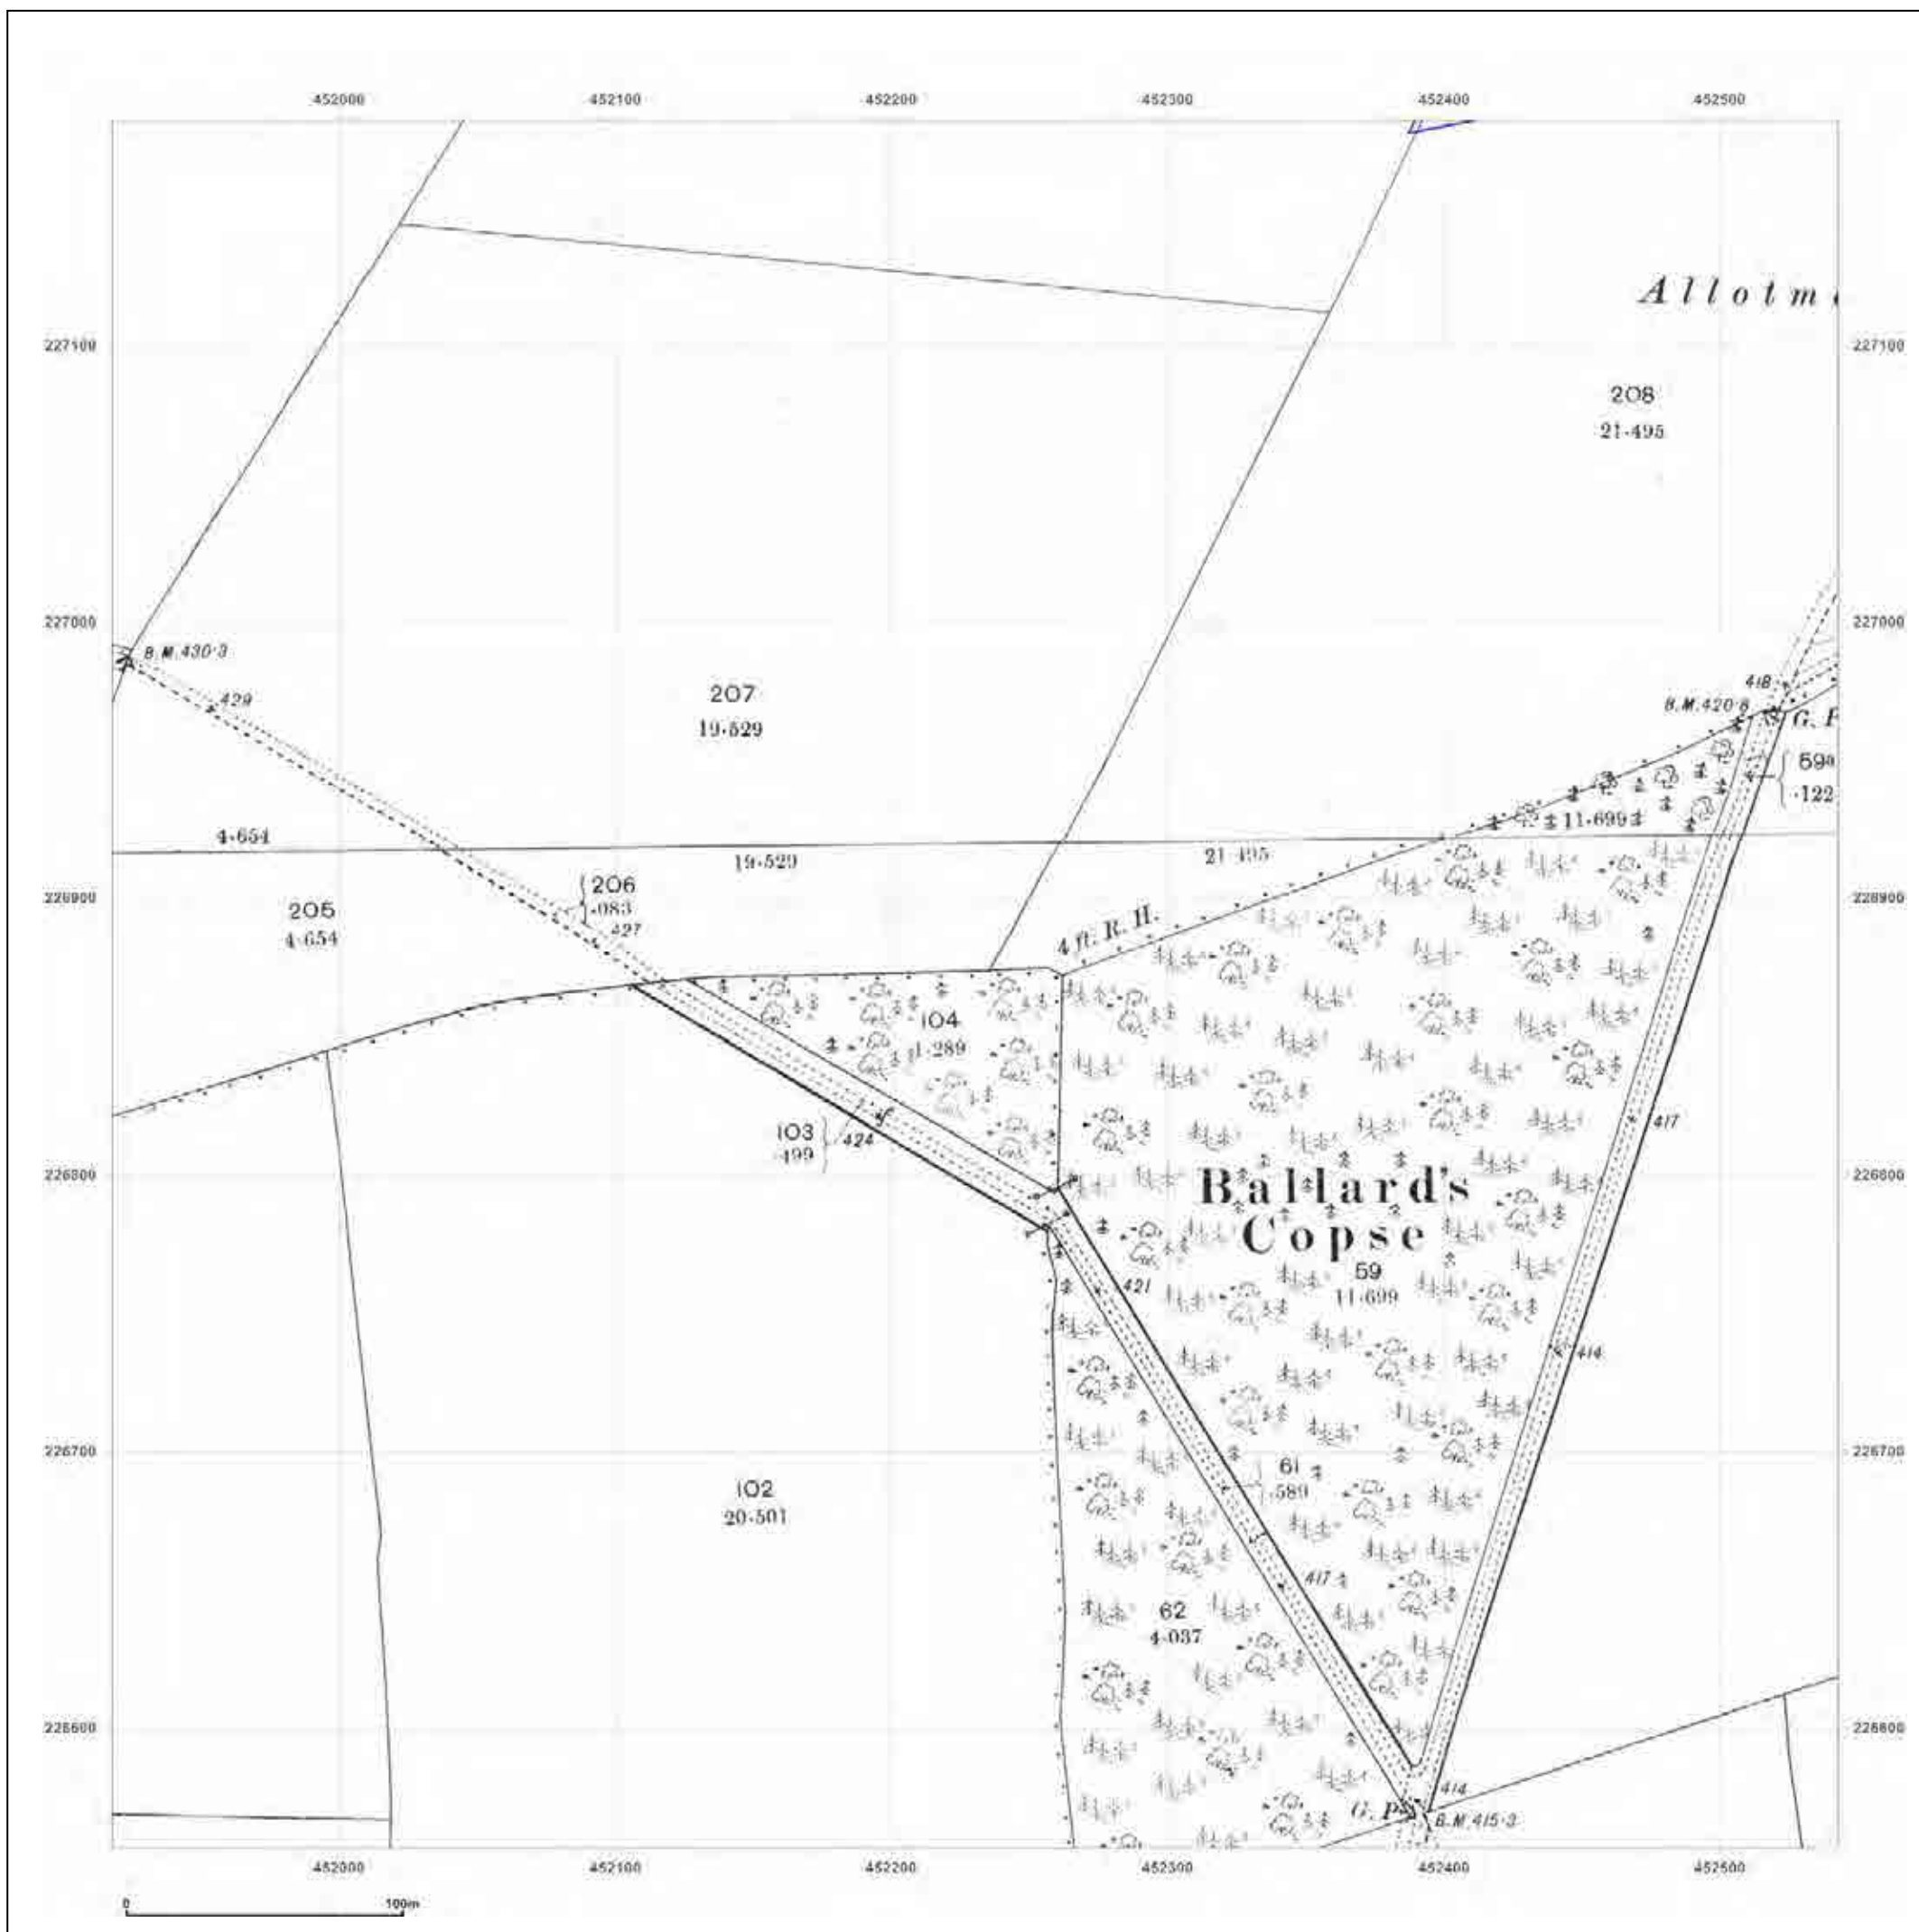

Production date: 04 September 2017

To view map legend click here [Legend](#)

Site Details:

HEYFORD PARK HOUSE, 52
HEYFORD PARK, CAMP ROAD,
UPPER HEYFORD, OX25 5HD

Client Ref: Heyford_Park
Report Ref: GS-4227860_LS_5_4
Grid Ref: 452230, 226869