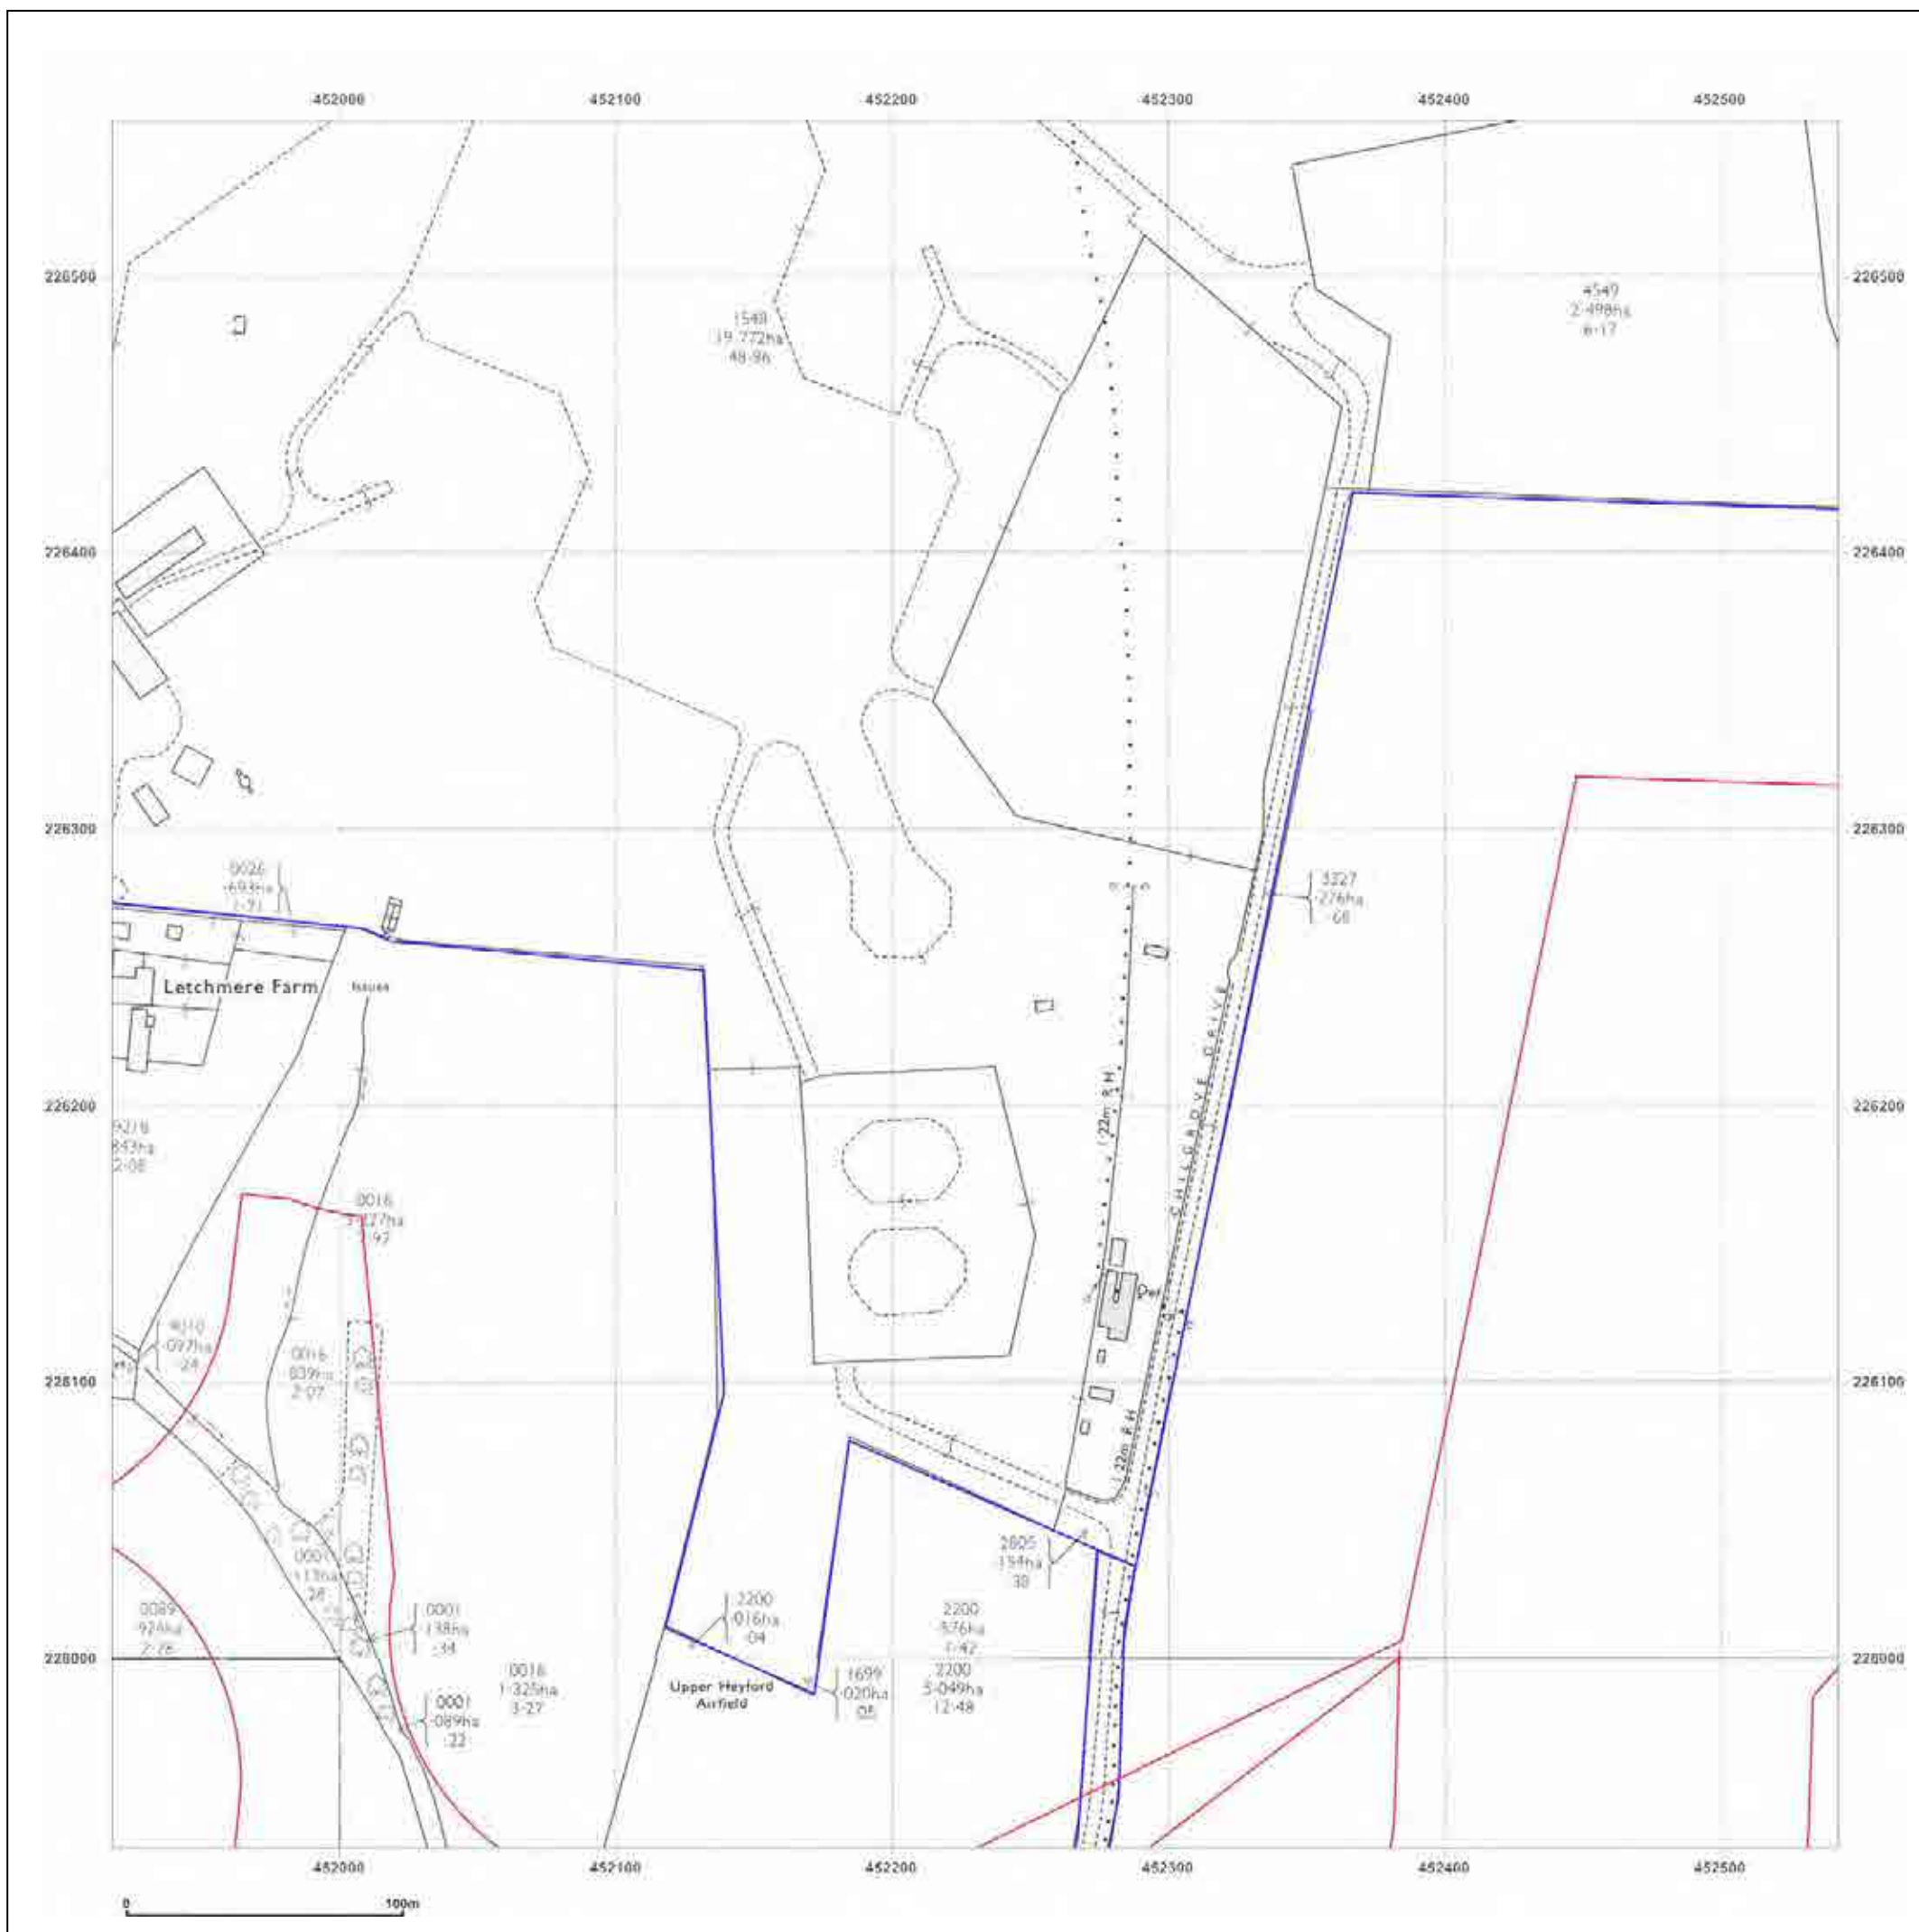

Site Details:

HEYFORD PARK HOUSE, 52
HEYFORD PARK, CAMP ROAD,
UPPER HEYFORD, OX25 5HD

Client Ref: Heyford_Park
Report Ref: GS-4227860_LS_5_3
Grid Ref: 452230, 226244

Map Name: National Grid

Map date: 1974-1975

Scale: 1:2,500

Printed at: 1:2,500

Surveyed 1974 Revised 1974 Edition N/A Copyright 1976 Levelled 1971	Surveyed 1974 Revised 1974 Edition N/A Copyright 1975 Levelled 1970
Surveyed N/A Revised N/A Edition N/A Copyright 1975 Levelled N/A	Surveyed 1974 Revised 1974 Edition N/A Copyright 1976 Levelled 1971

Produced by
Groundsure Insights
T: 08444 159000
E: info@groundsure.com
W: www.groundsure.com

© Crown copyright and database rights 2015 Ordnance Survey 100035207

Production date: 04 September 2017

To view map legend click here [Legend](#)