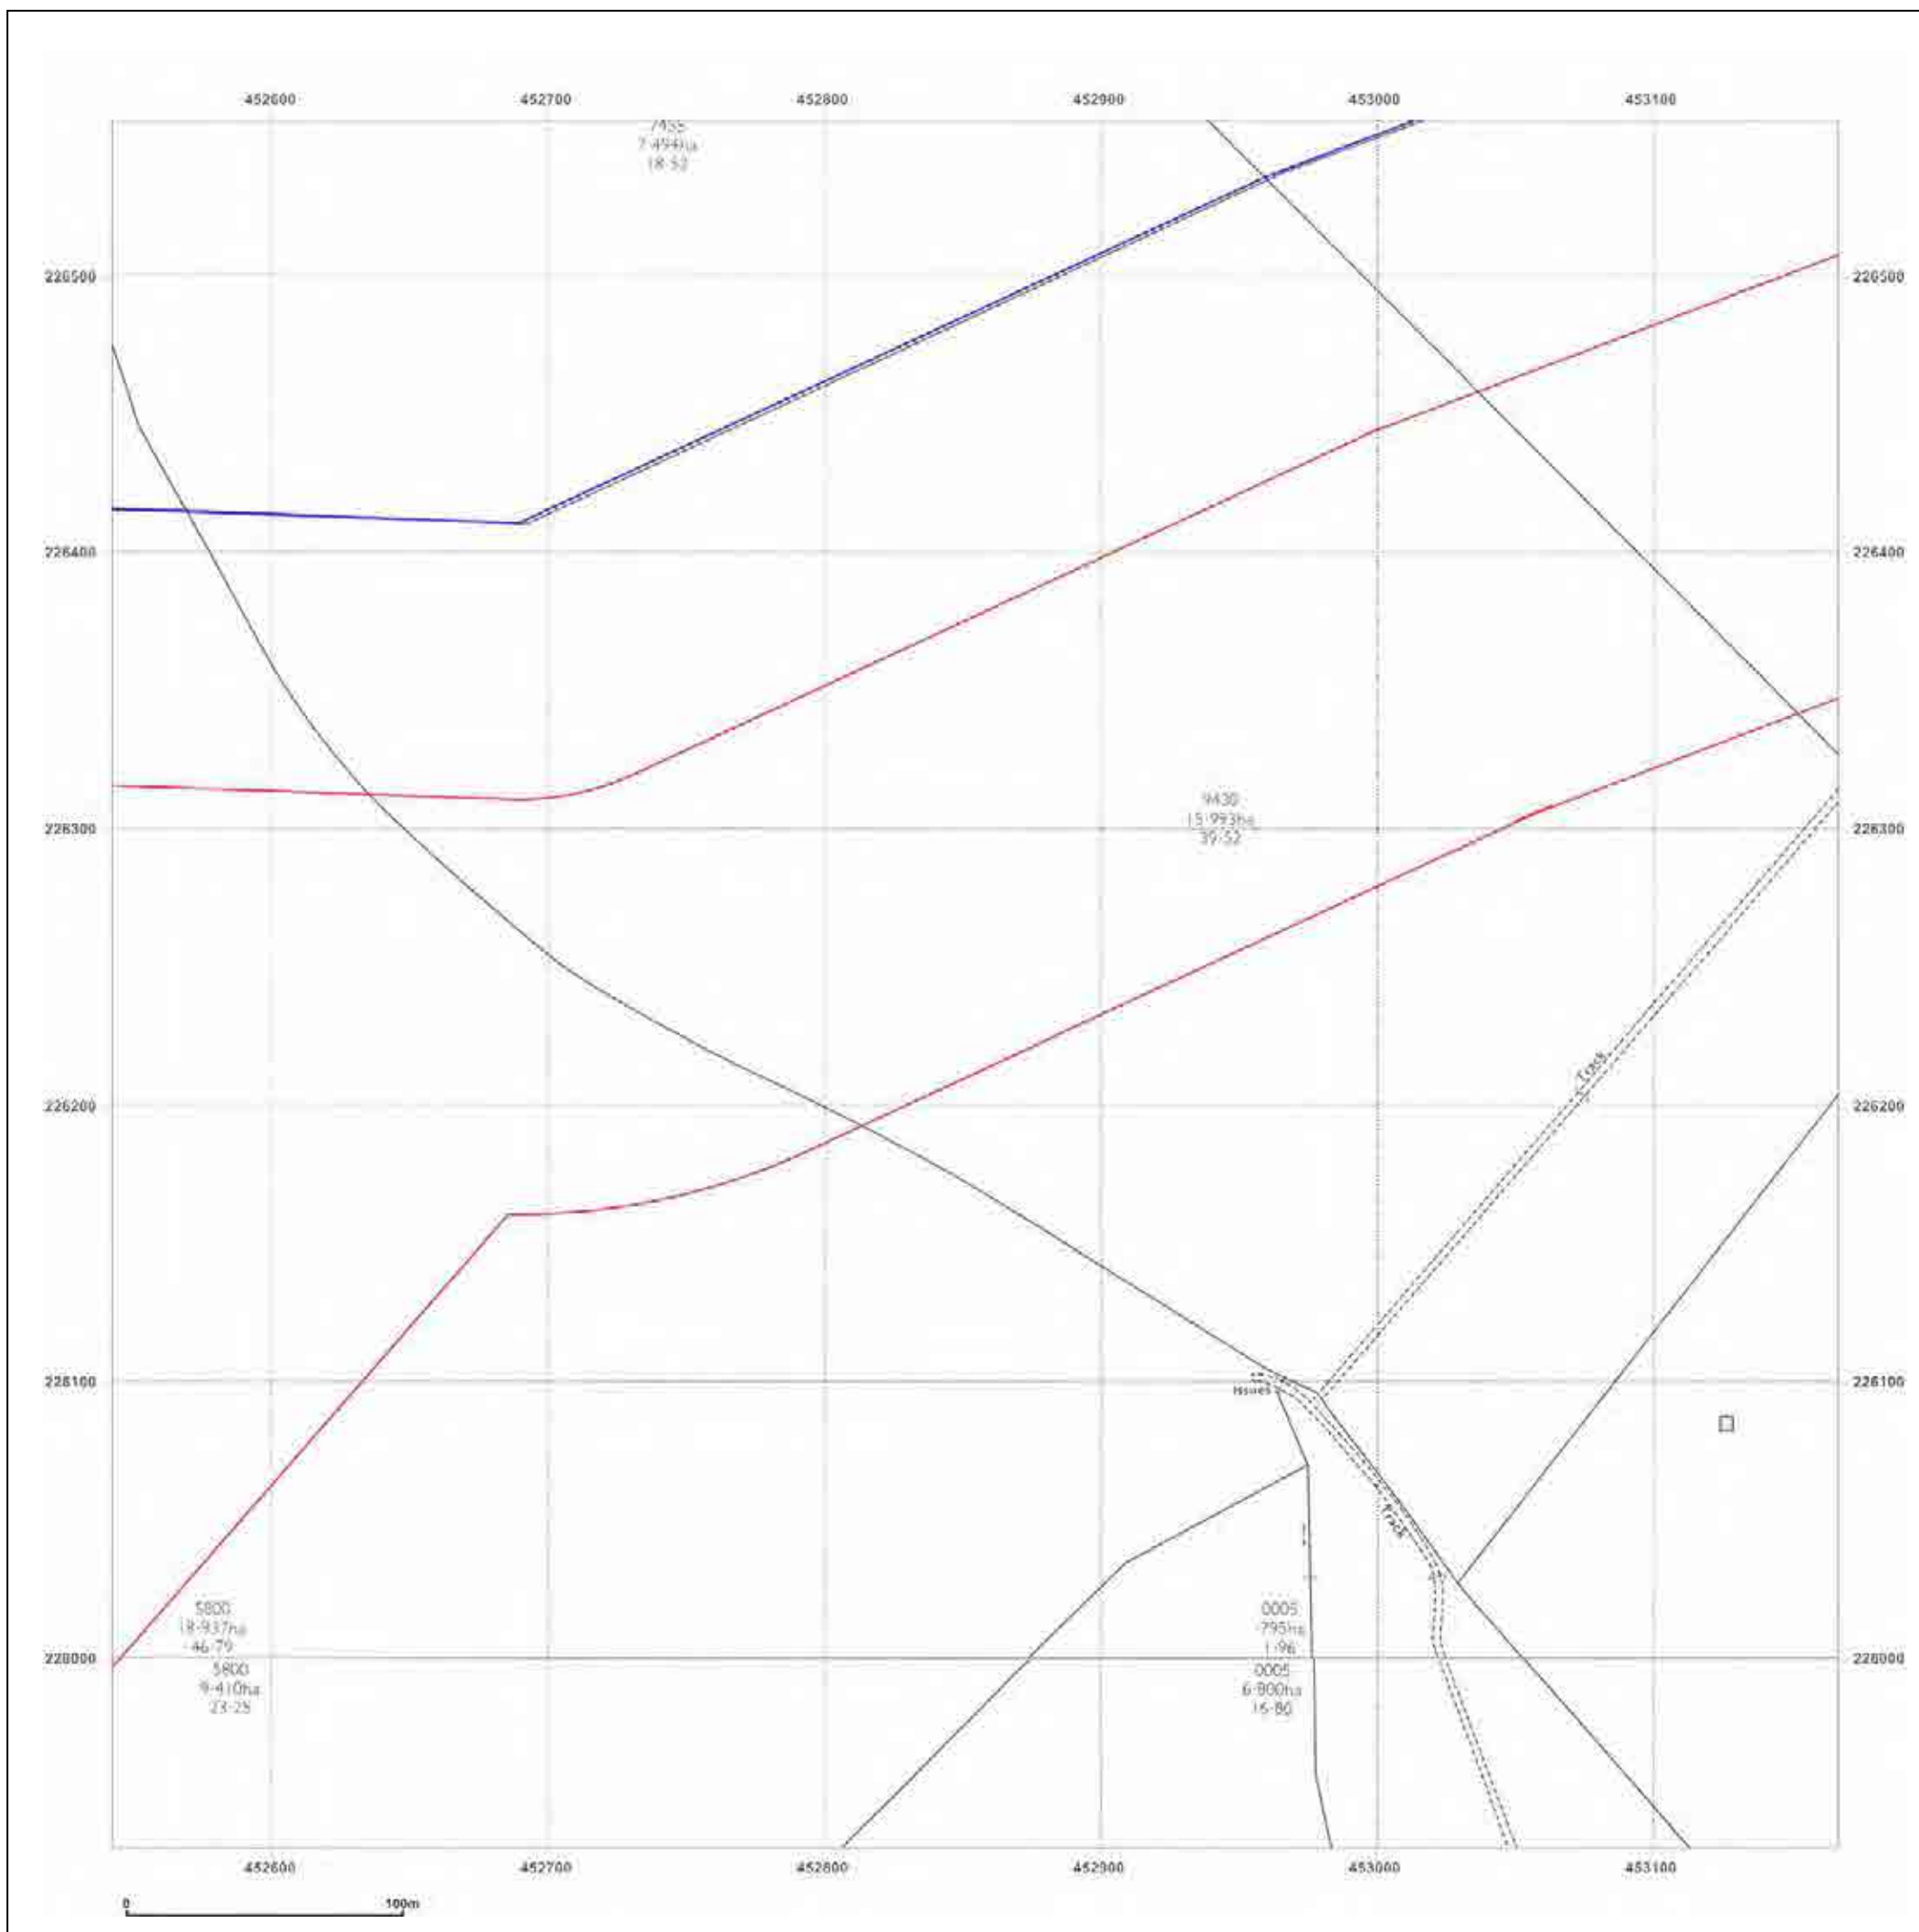

Produced by
Groundsure Insights
T: 08444 159000
E: info@groundsure.com
W: www.groundsure.com

© Crown copyright and database rights 2015 Ordnance Survey 100035207

Production date: 04 September 2017

To view map legend click here [Legend](#)