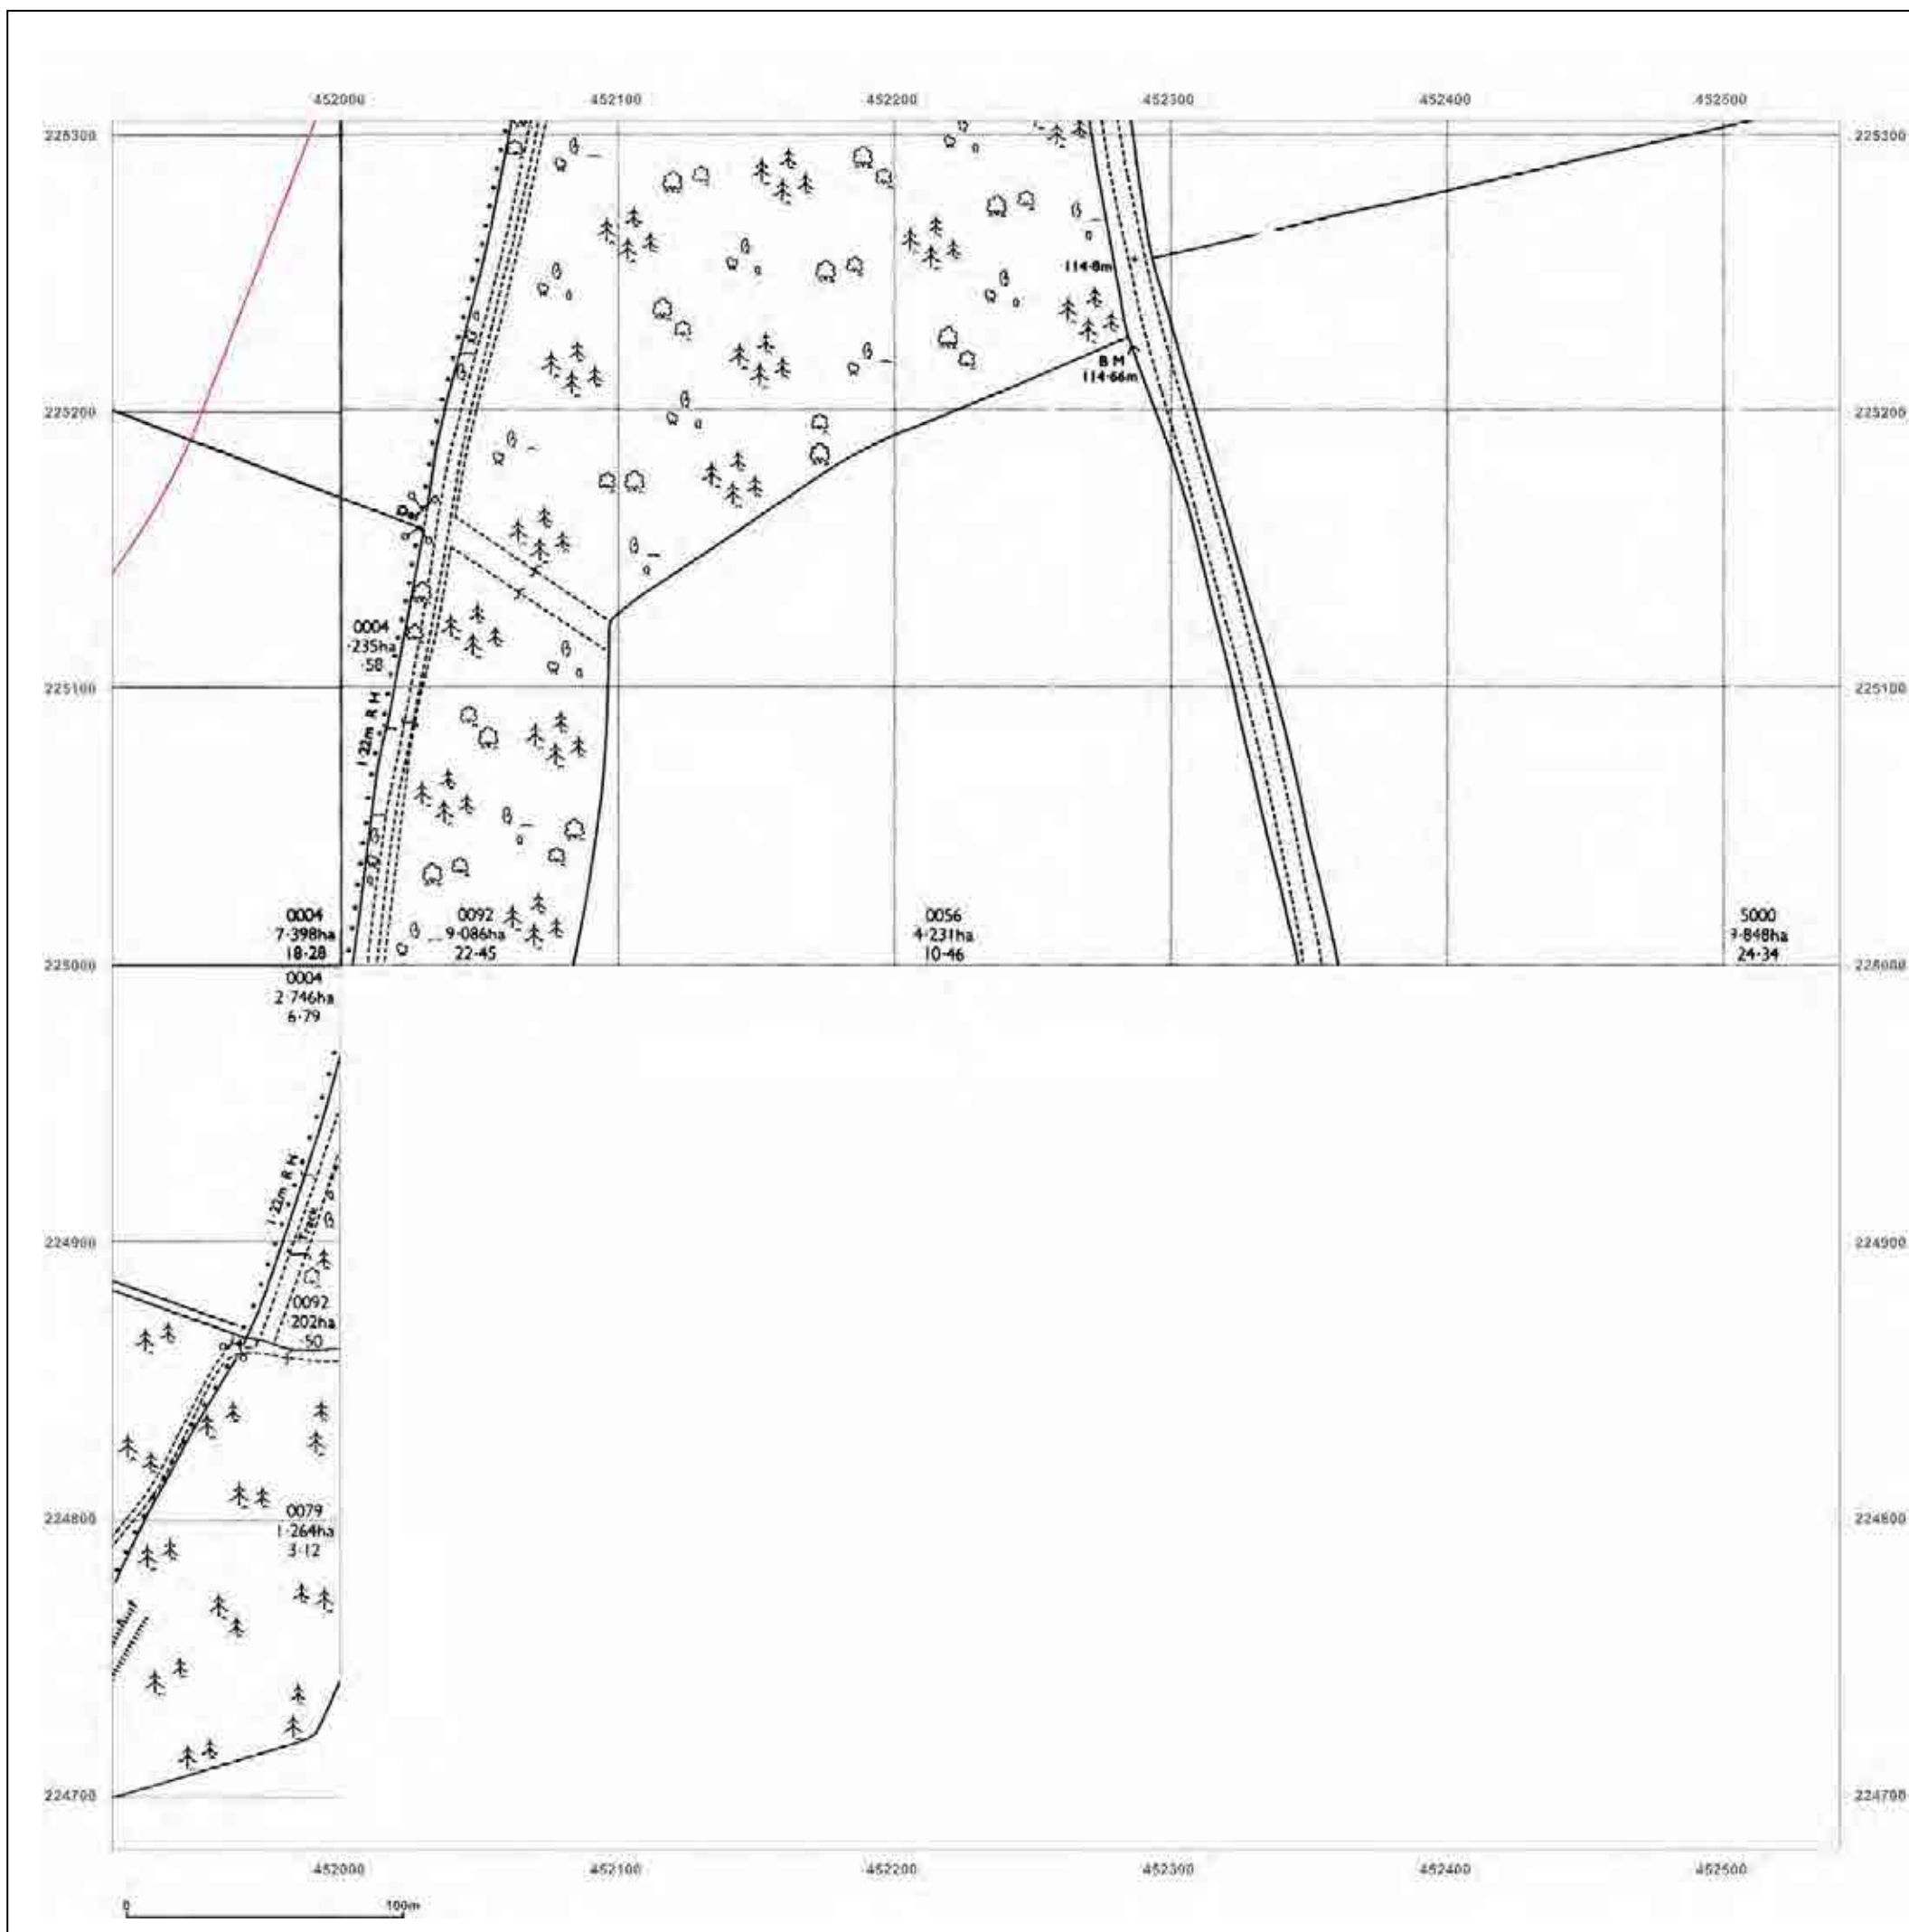

Site Details:

HEYFORD PARK HOUSE, 52
HEYFORD PARK, CAMP ROAD,
UPPER HEYFORD, OX25 5HD

Client Ref: Heyford_Park
Report Ref: GS-4227860_LS_5_1
Grid Ref: 452230, 224993

Map Name: National Grid

Map date: 1975-1976

Scale: 1:2,500

Printed at: 1:2,500

Surveyed N/A
Revised N/A
Edition N/A
Copyright 1975
Levelled N/A

Surveyed N/A
Revised N/A
Edition N/A
Copyright N/A
Levelled N/A

Produced by
Groundsure Insights
T: 08444 159000
E: info@groundsure.com
W: www.groundsure.com

© Crown copyright and database rights 2015 Ordnance Survey 100035207

Production date: 04 September 2017

To view map legend click here [Legend](#)