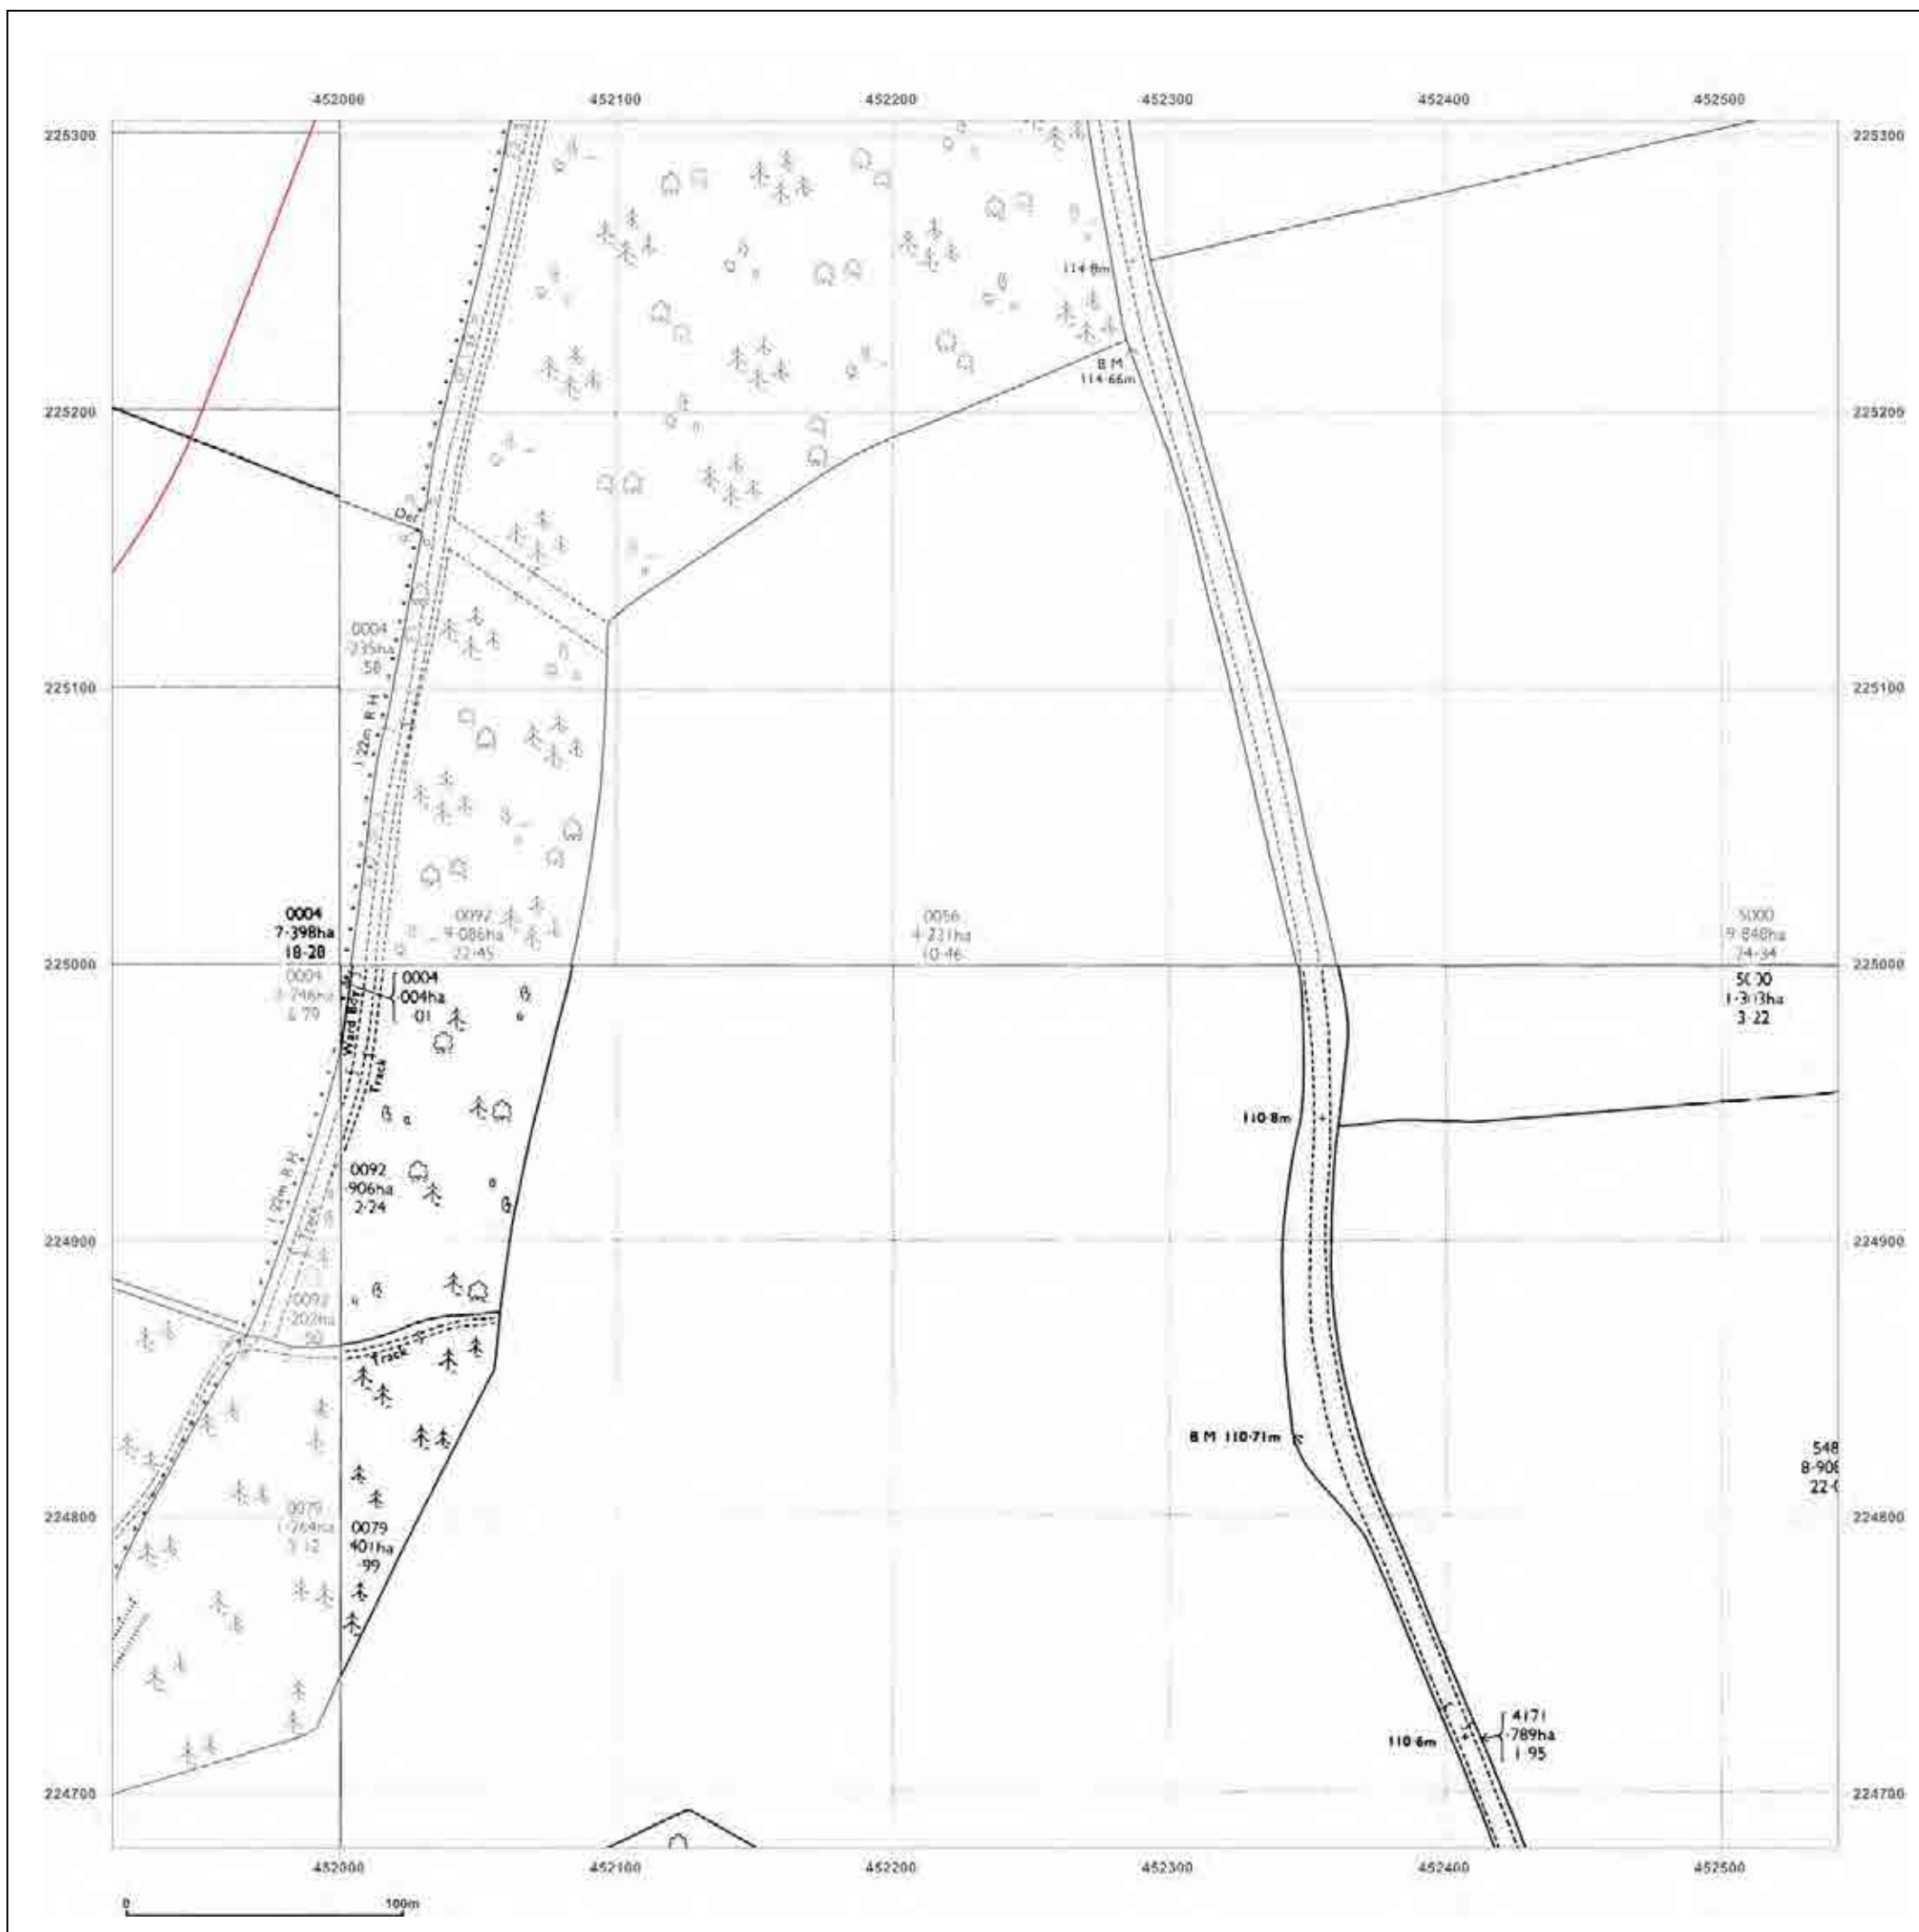

Site Details:

HEYFORD PARK HOUSE, 52
HEYFORD PARK, CAMP ROAD,
UPPER HEYFORD, OX25 5HD

Client Ref: Heyford_Park
Report Ref: GS-4227860_LS_5_1
Grid Ref: 452230, 224993

Map Name: National Grid

Map date: 1974-1976

Scale: 1:2,500

Printed at: 1:2,500

Surveyed N/A
Revised N/A
Edition N/A
Copyright 1975
Levelled N/A

Surveyed 1974
Revised 1974
Edition N/A
Copyright 1976
Levelled 1971

Surveyed 1975
Revised 1975
Edition N/A
Copyright 1976
Levelled 1971

Surveyed N/A
Revised N/A
Edition N/A
Copyright N/A
Levelled N/A

Produced by
Groundsure Insights
T: 08444 159000
E: info@groundsure.com
W: www.groundsure.com

© Crown copyright and database rights 2015 Ordnance Survey 100035207

Production date: 04 September 2017

To view map legend click here [Legend](#)