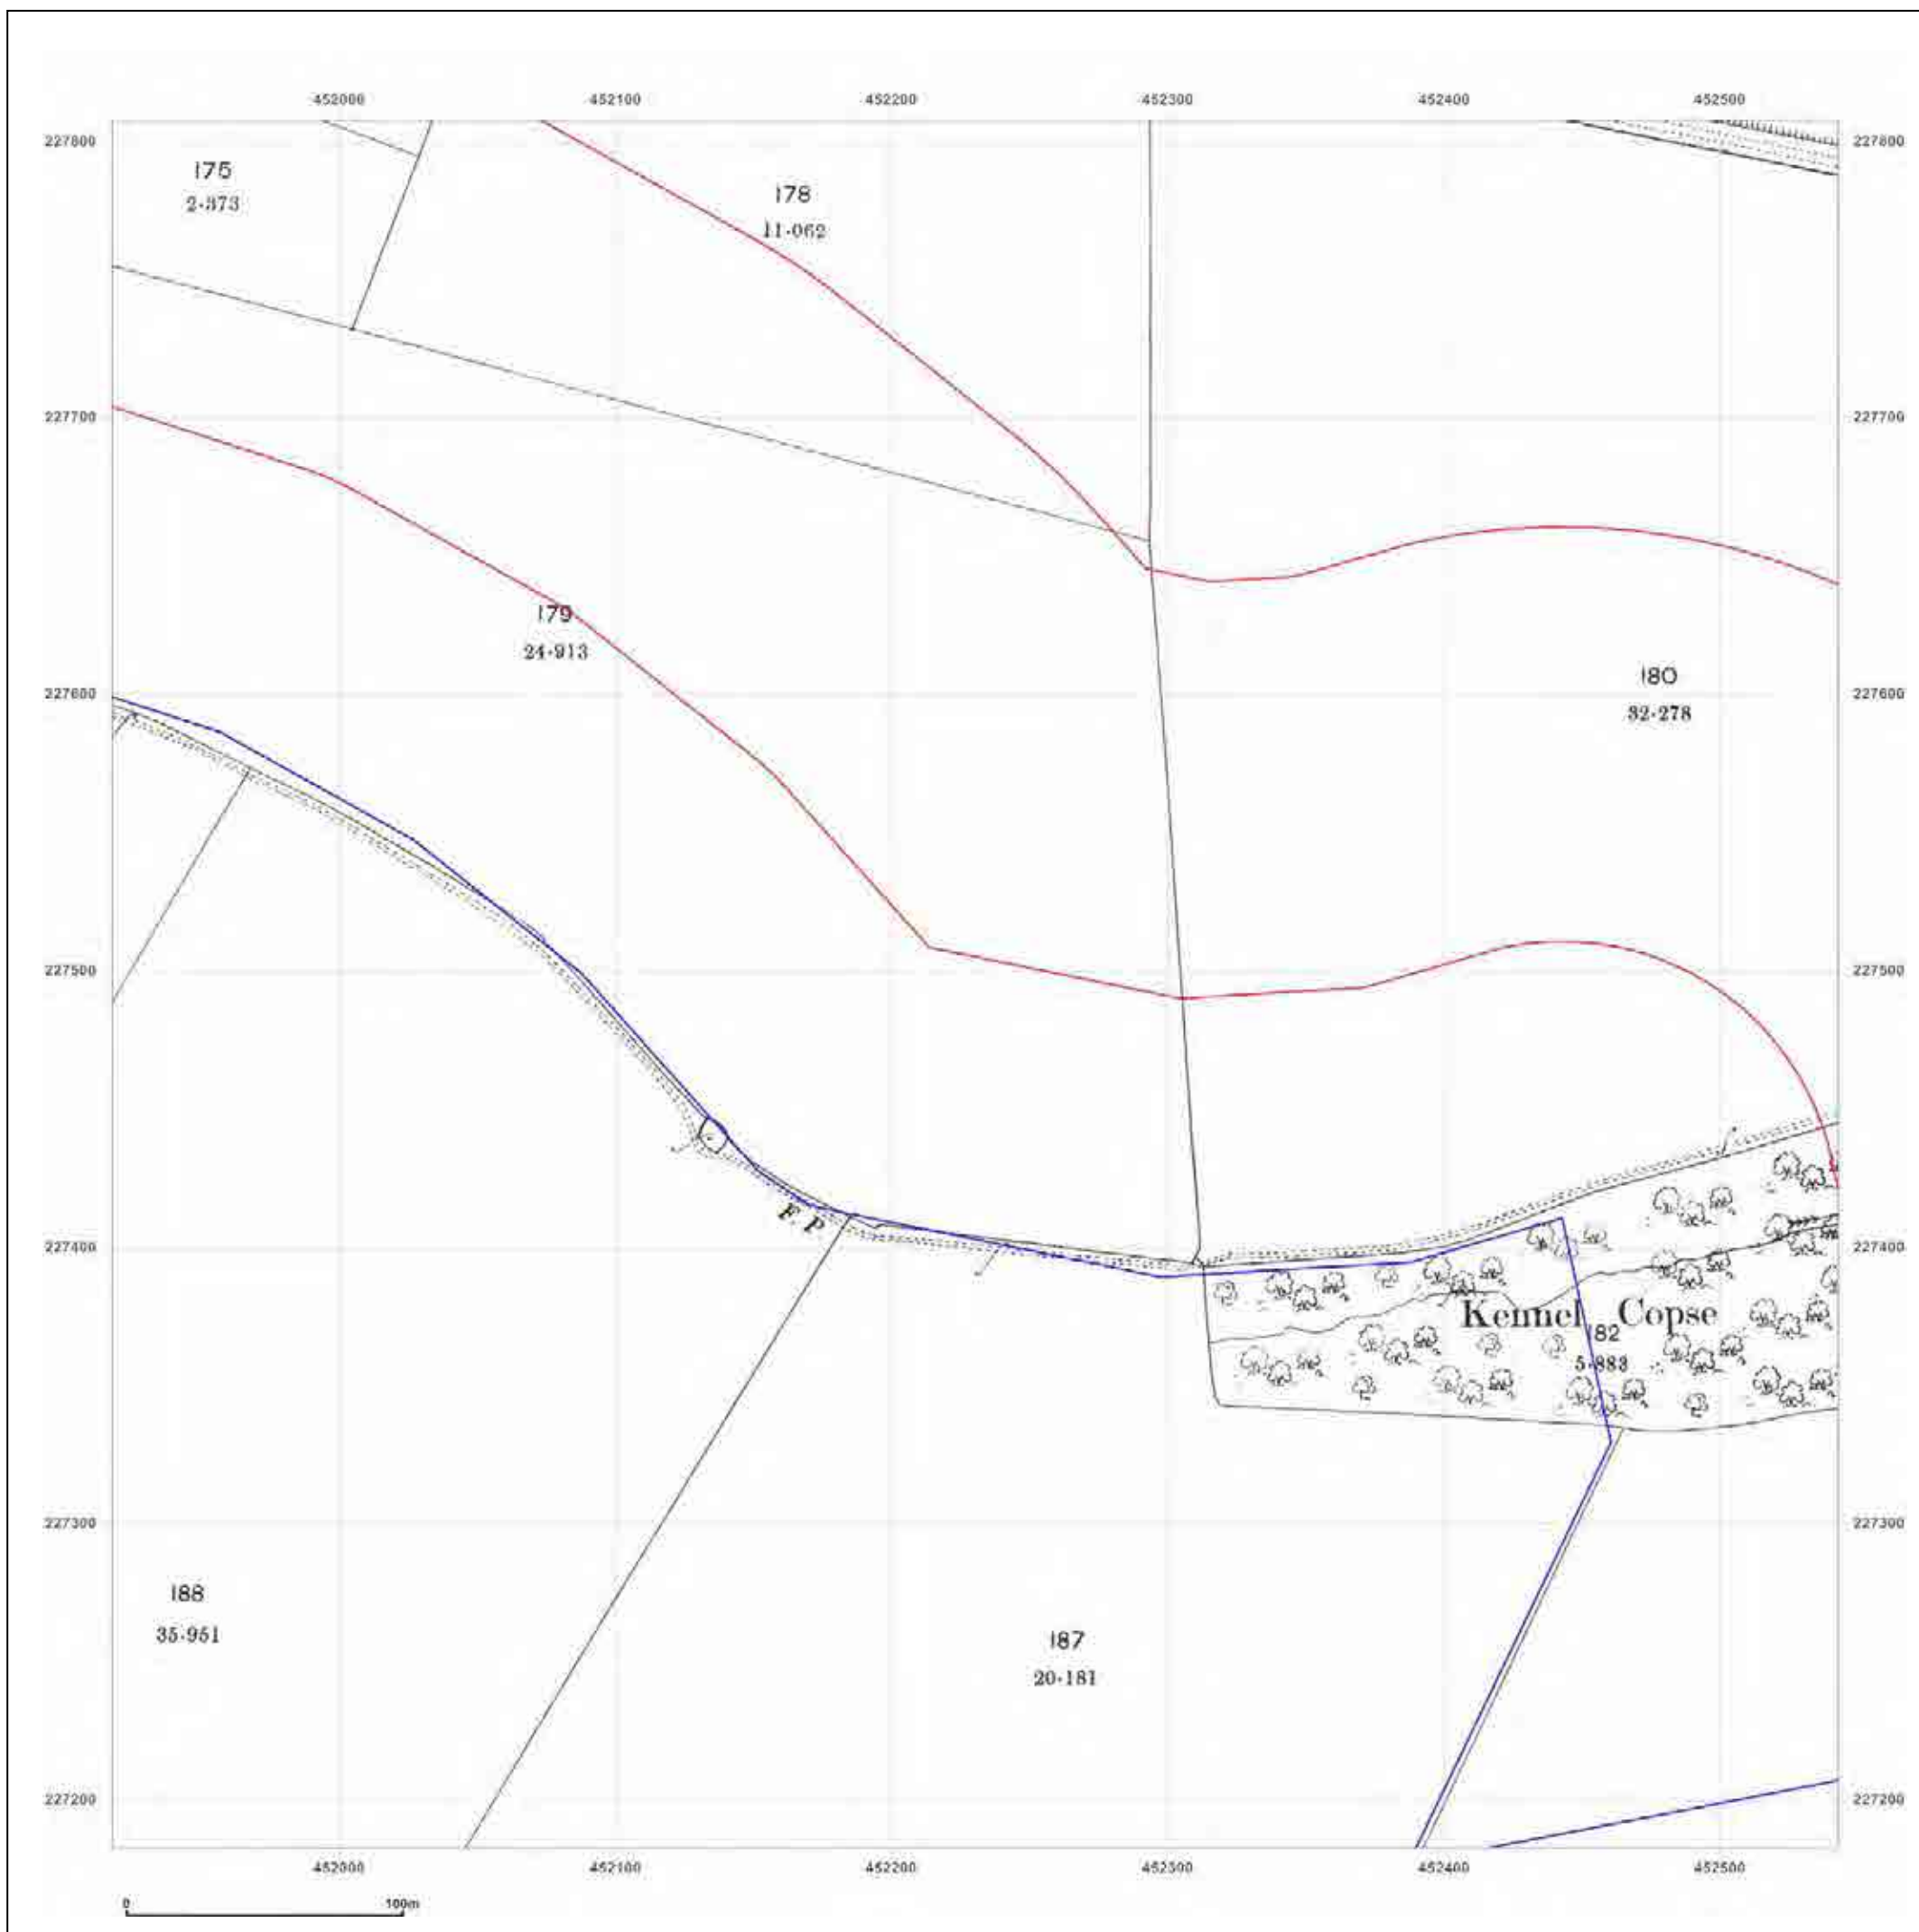

Produced by
Groundsure Insights
T: 08444 159000
E: info@groundsure.com
W: www.groundsure.com

© Crown copyright and database rights 2015 Ordnance Survey 100035207

Production date: 04 September 2017

To view map legend click here [Legend](#)