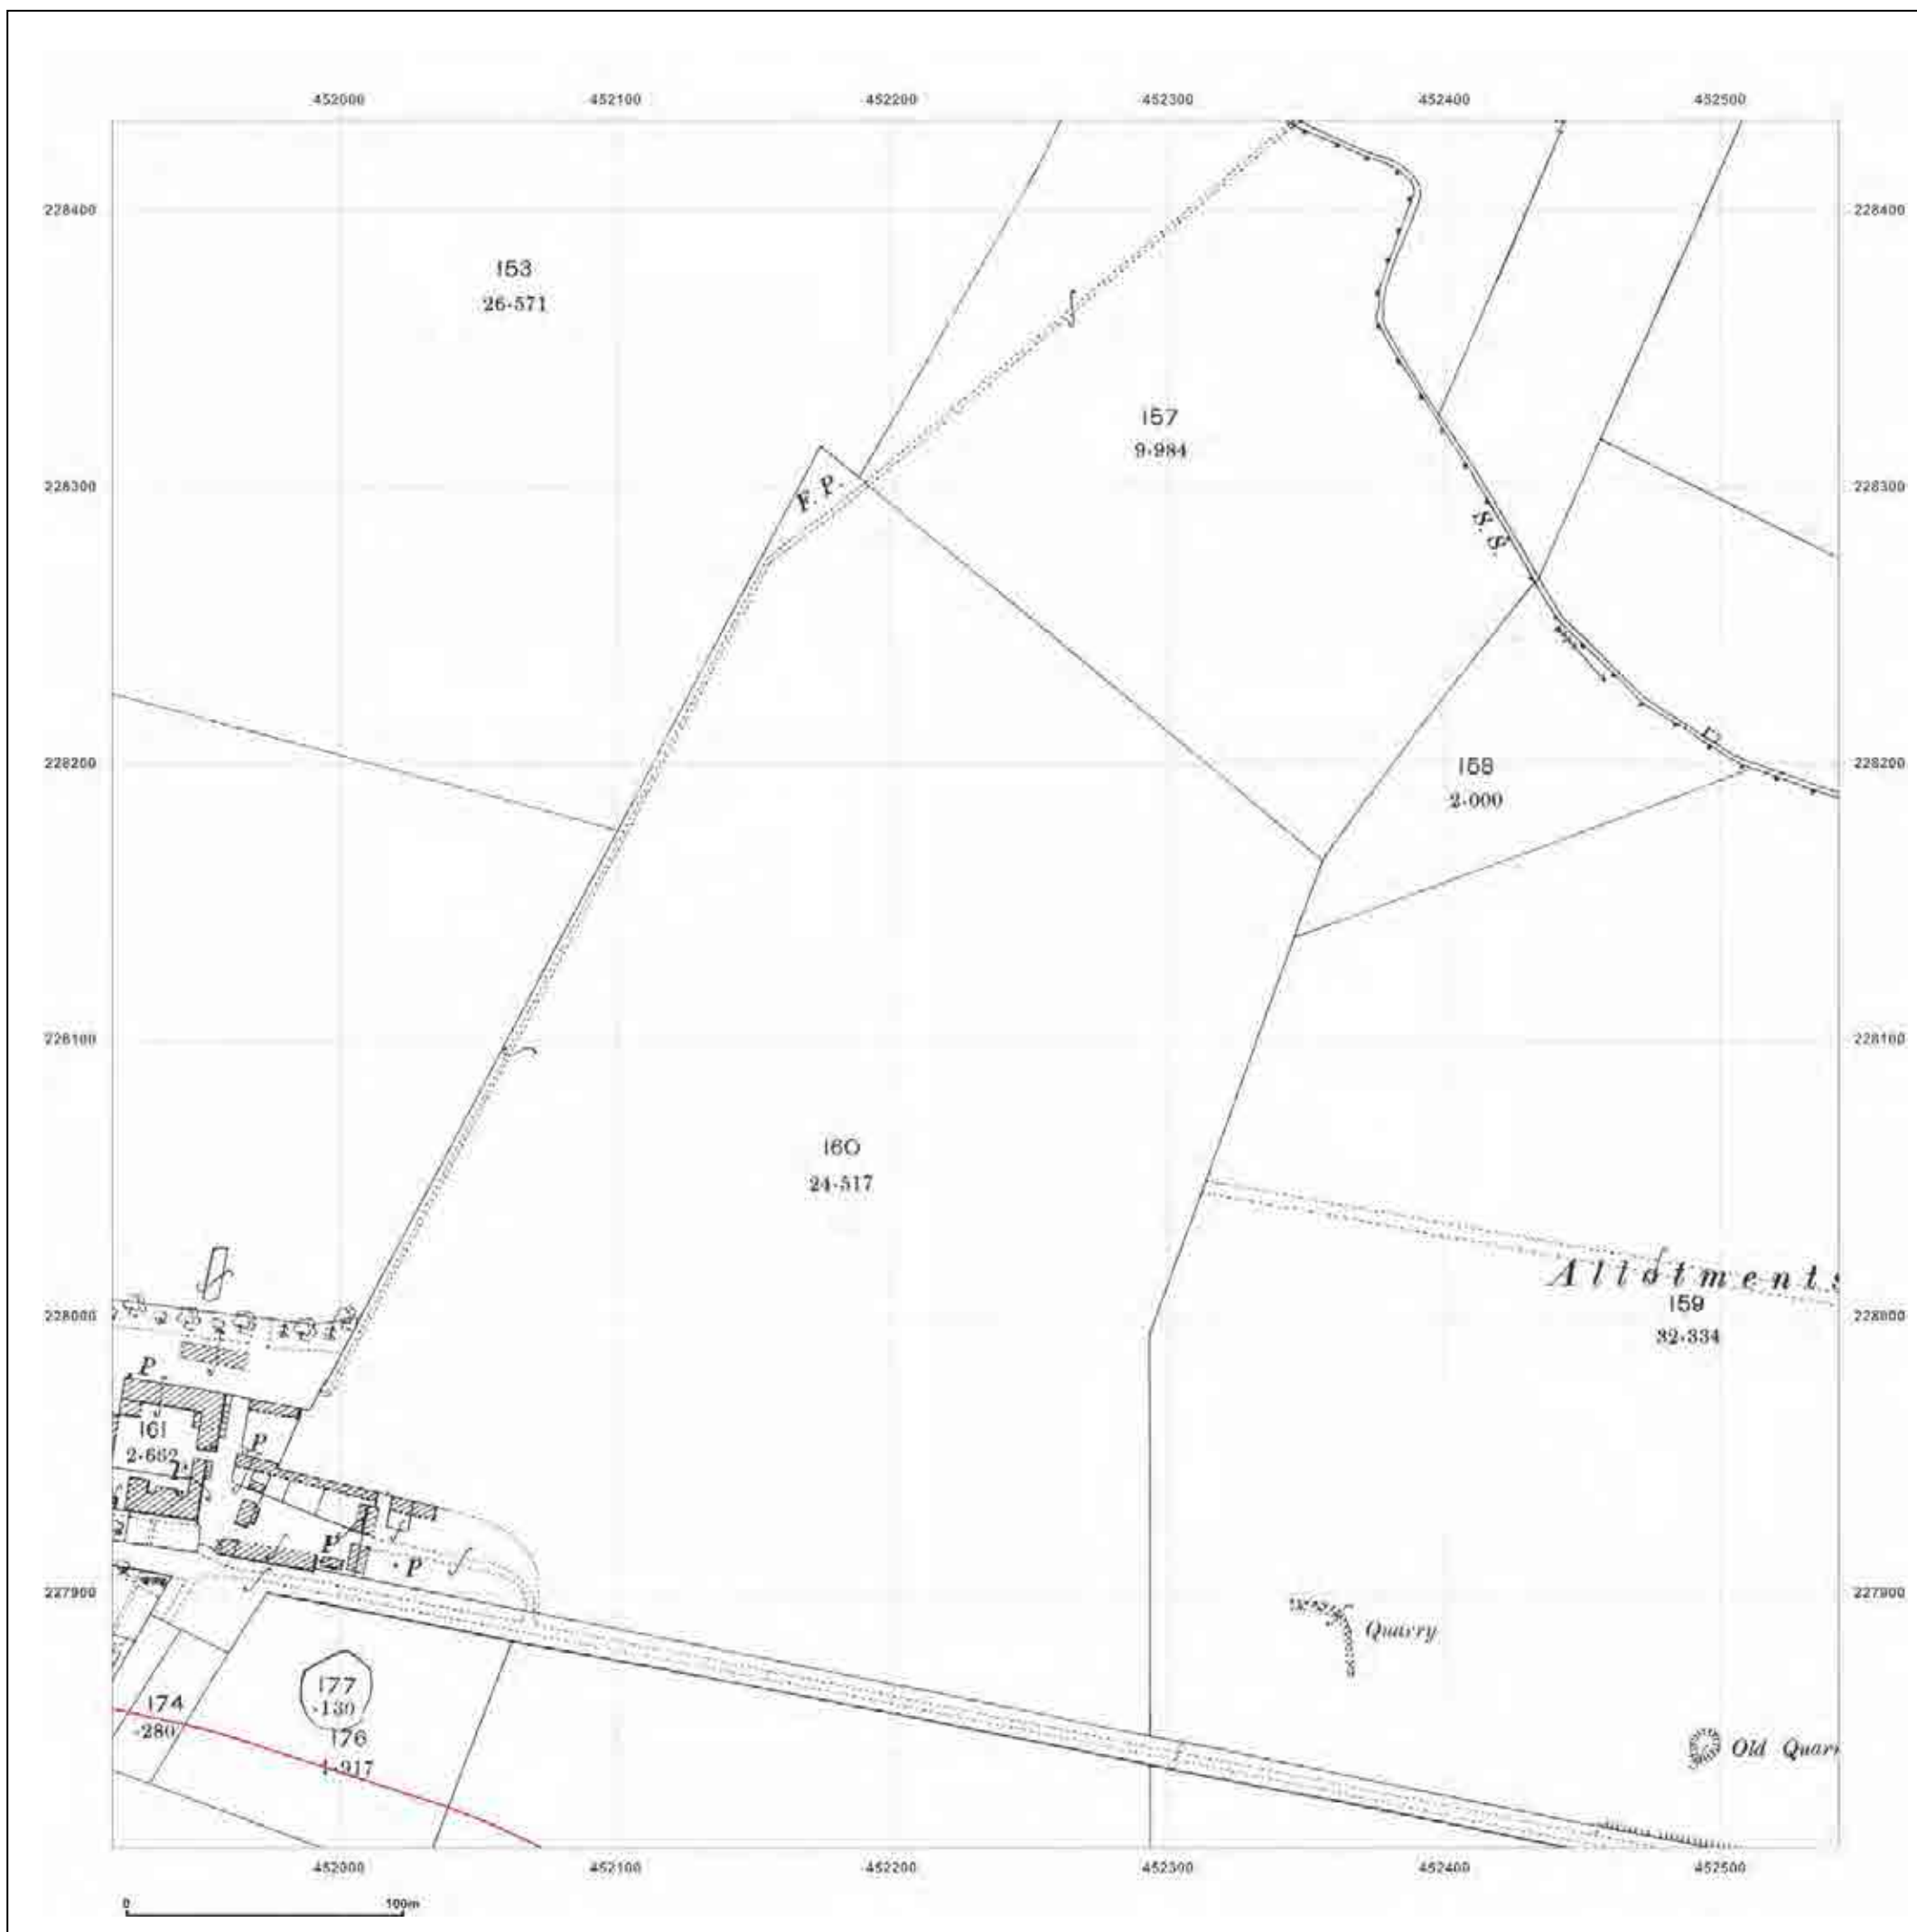

Production date: 04 September 2017

To view map legend click here [Legend](#)

Site Details:

HEYFORD PARK HOUSE, 52
HEYFORD PARK, CAMP ROAD,
UPPER HEYFORD, OX25 5HD

Client Ref: Heyford_Park
Report Ref: GS-4227860_LS_5_6
Grid Ref: 452230, 228120