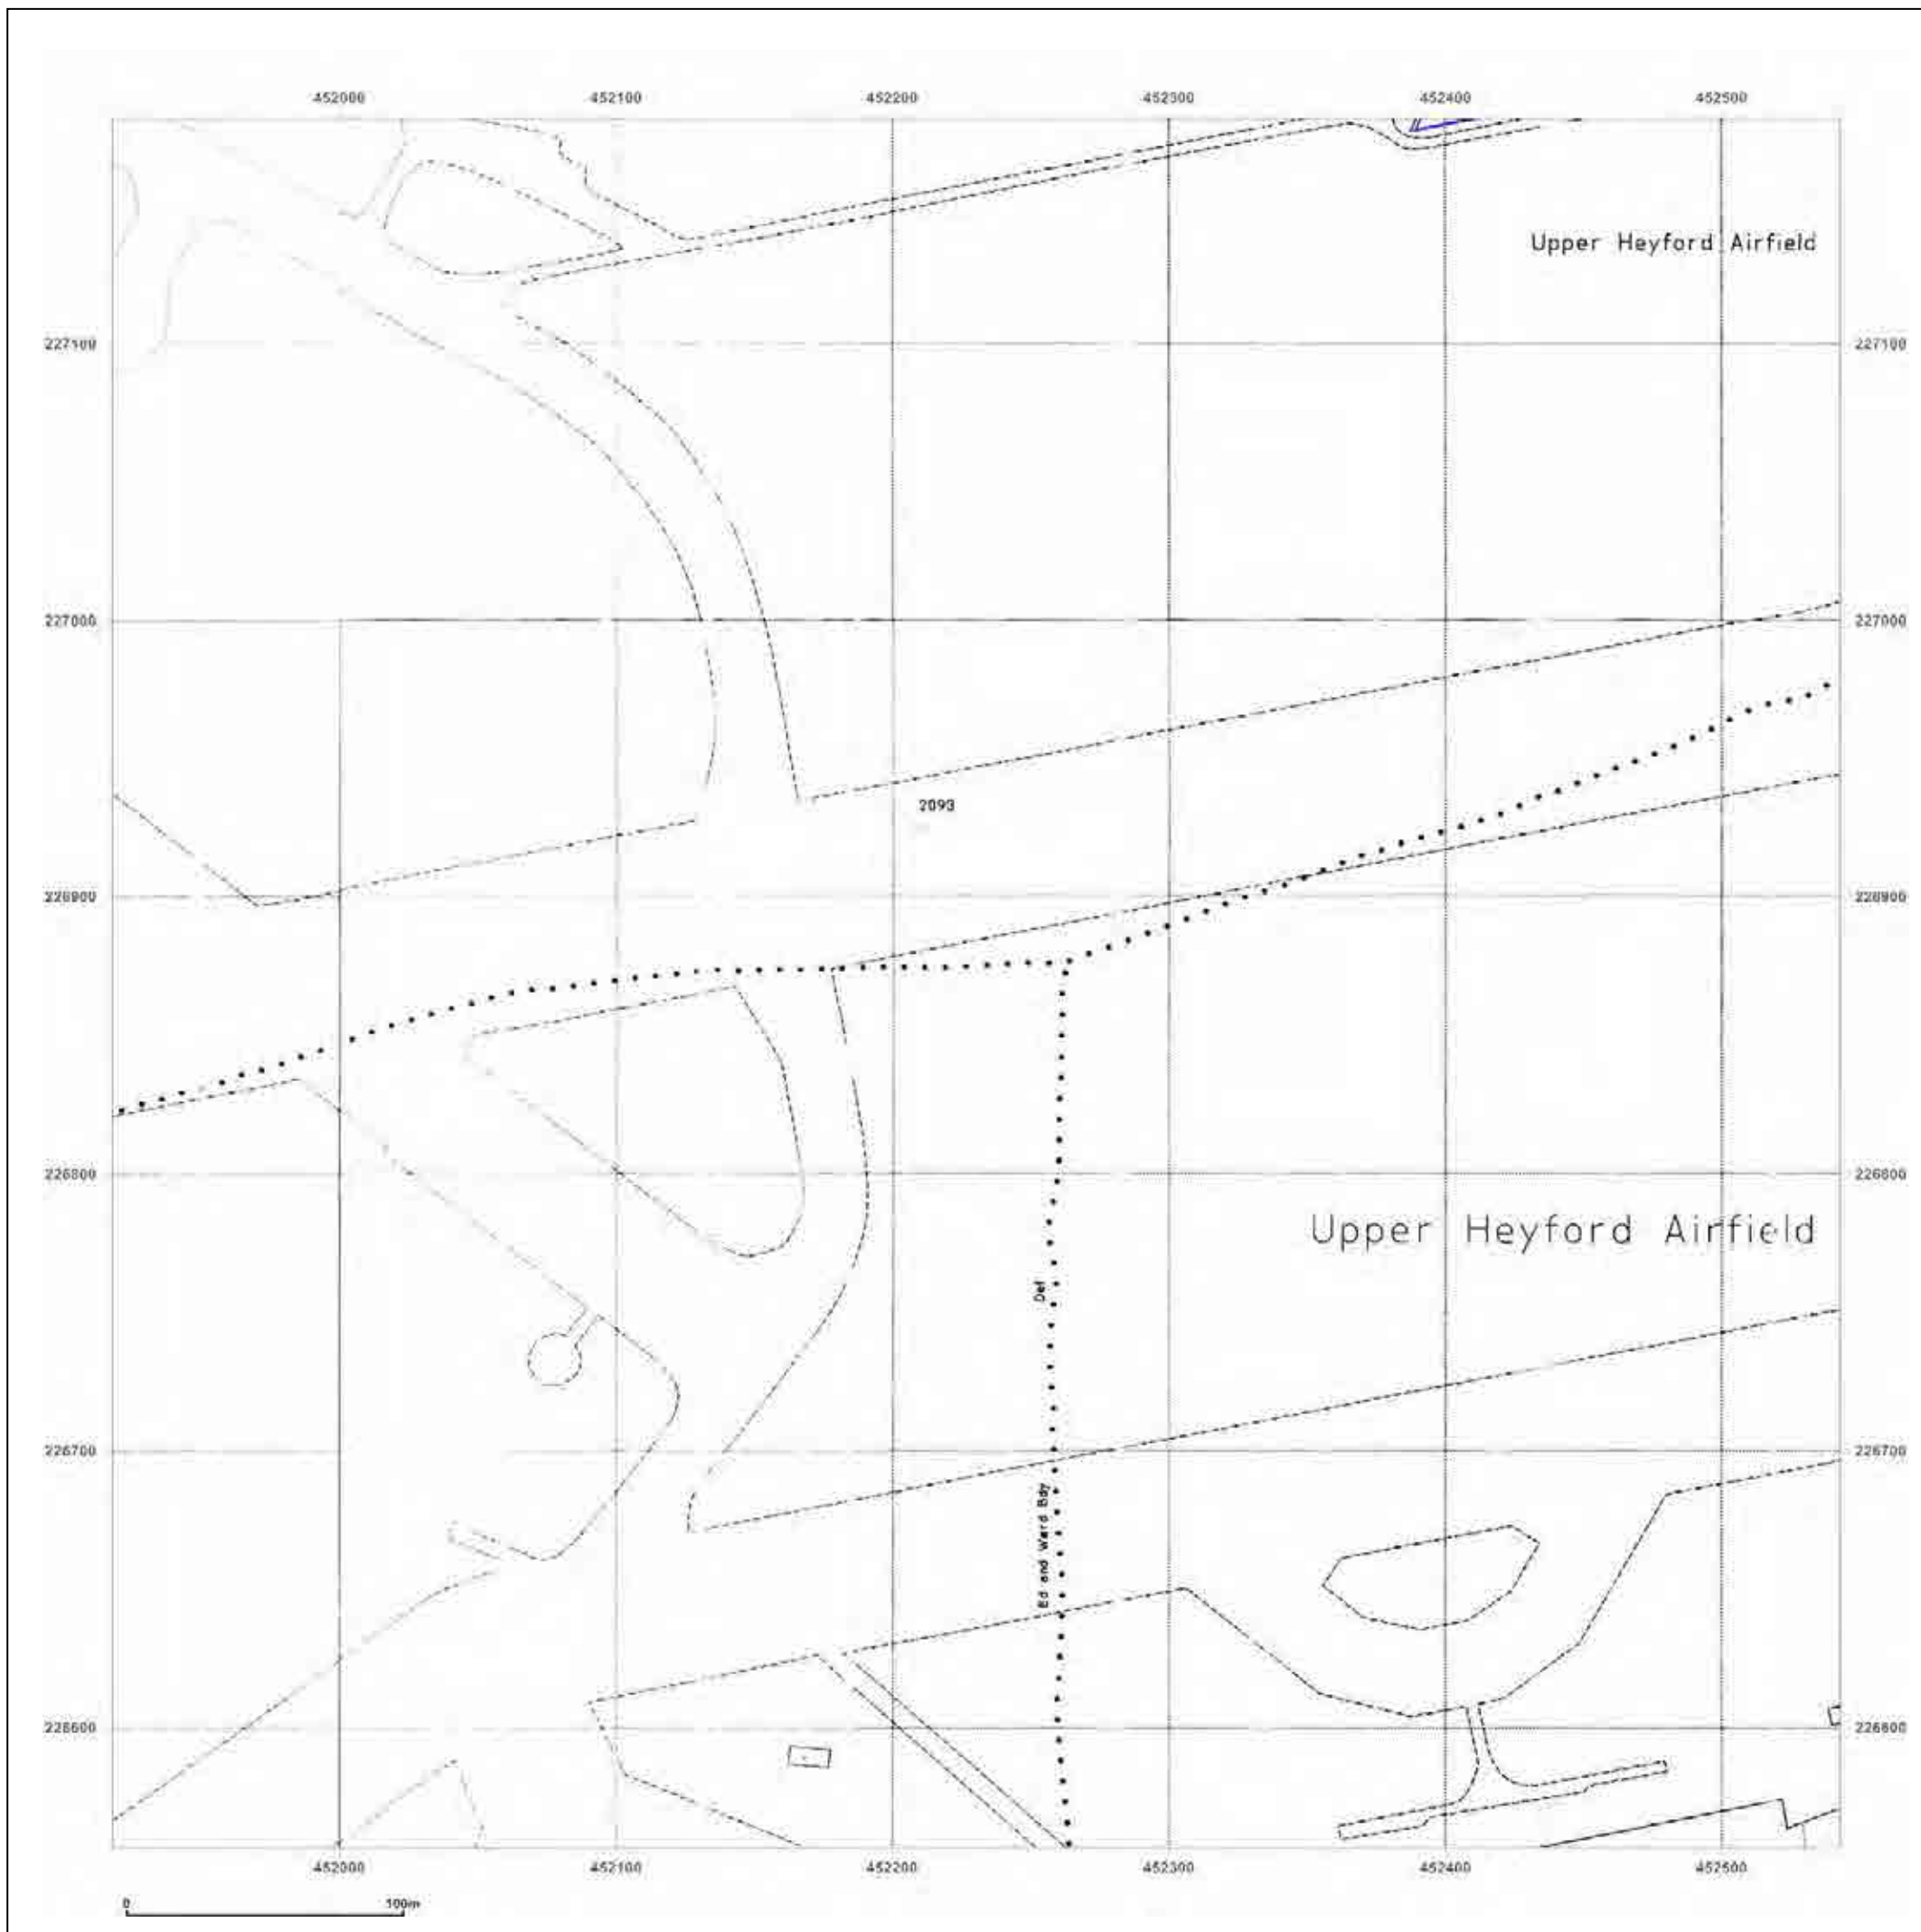

Production date: 04 September 2017

To view map legend click here [Legend](#)

Site Details:

HEYFORD PARK HOUSE, 52
HEYFORD PARK, CAMP ROAD,
UPPER HEYFORD, OX25 5HD

Client Ref: Heyford_Park
Report Ref: GS-4227860_LS_5_5
Grid Ref: 452230, 227495