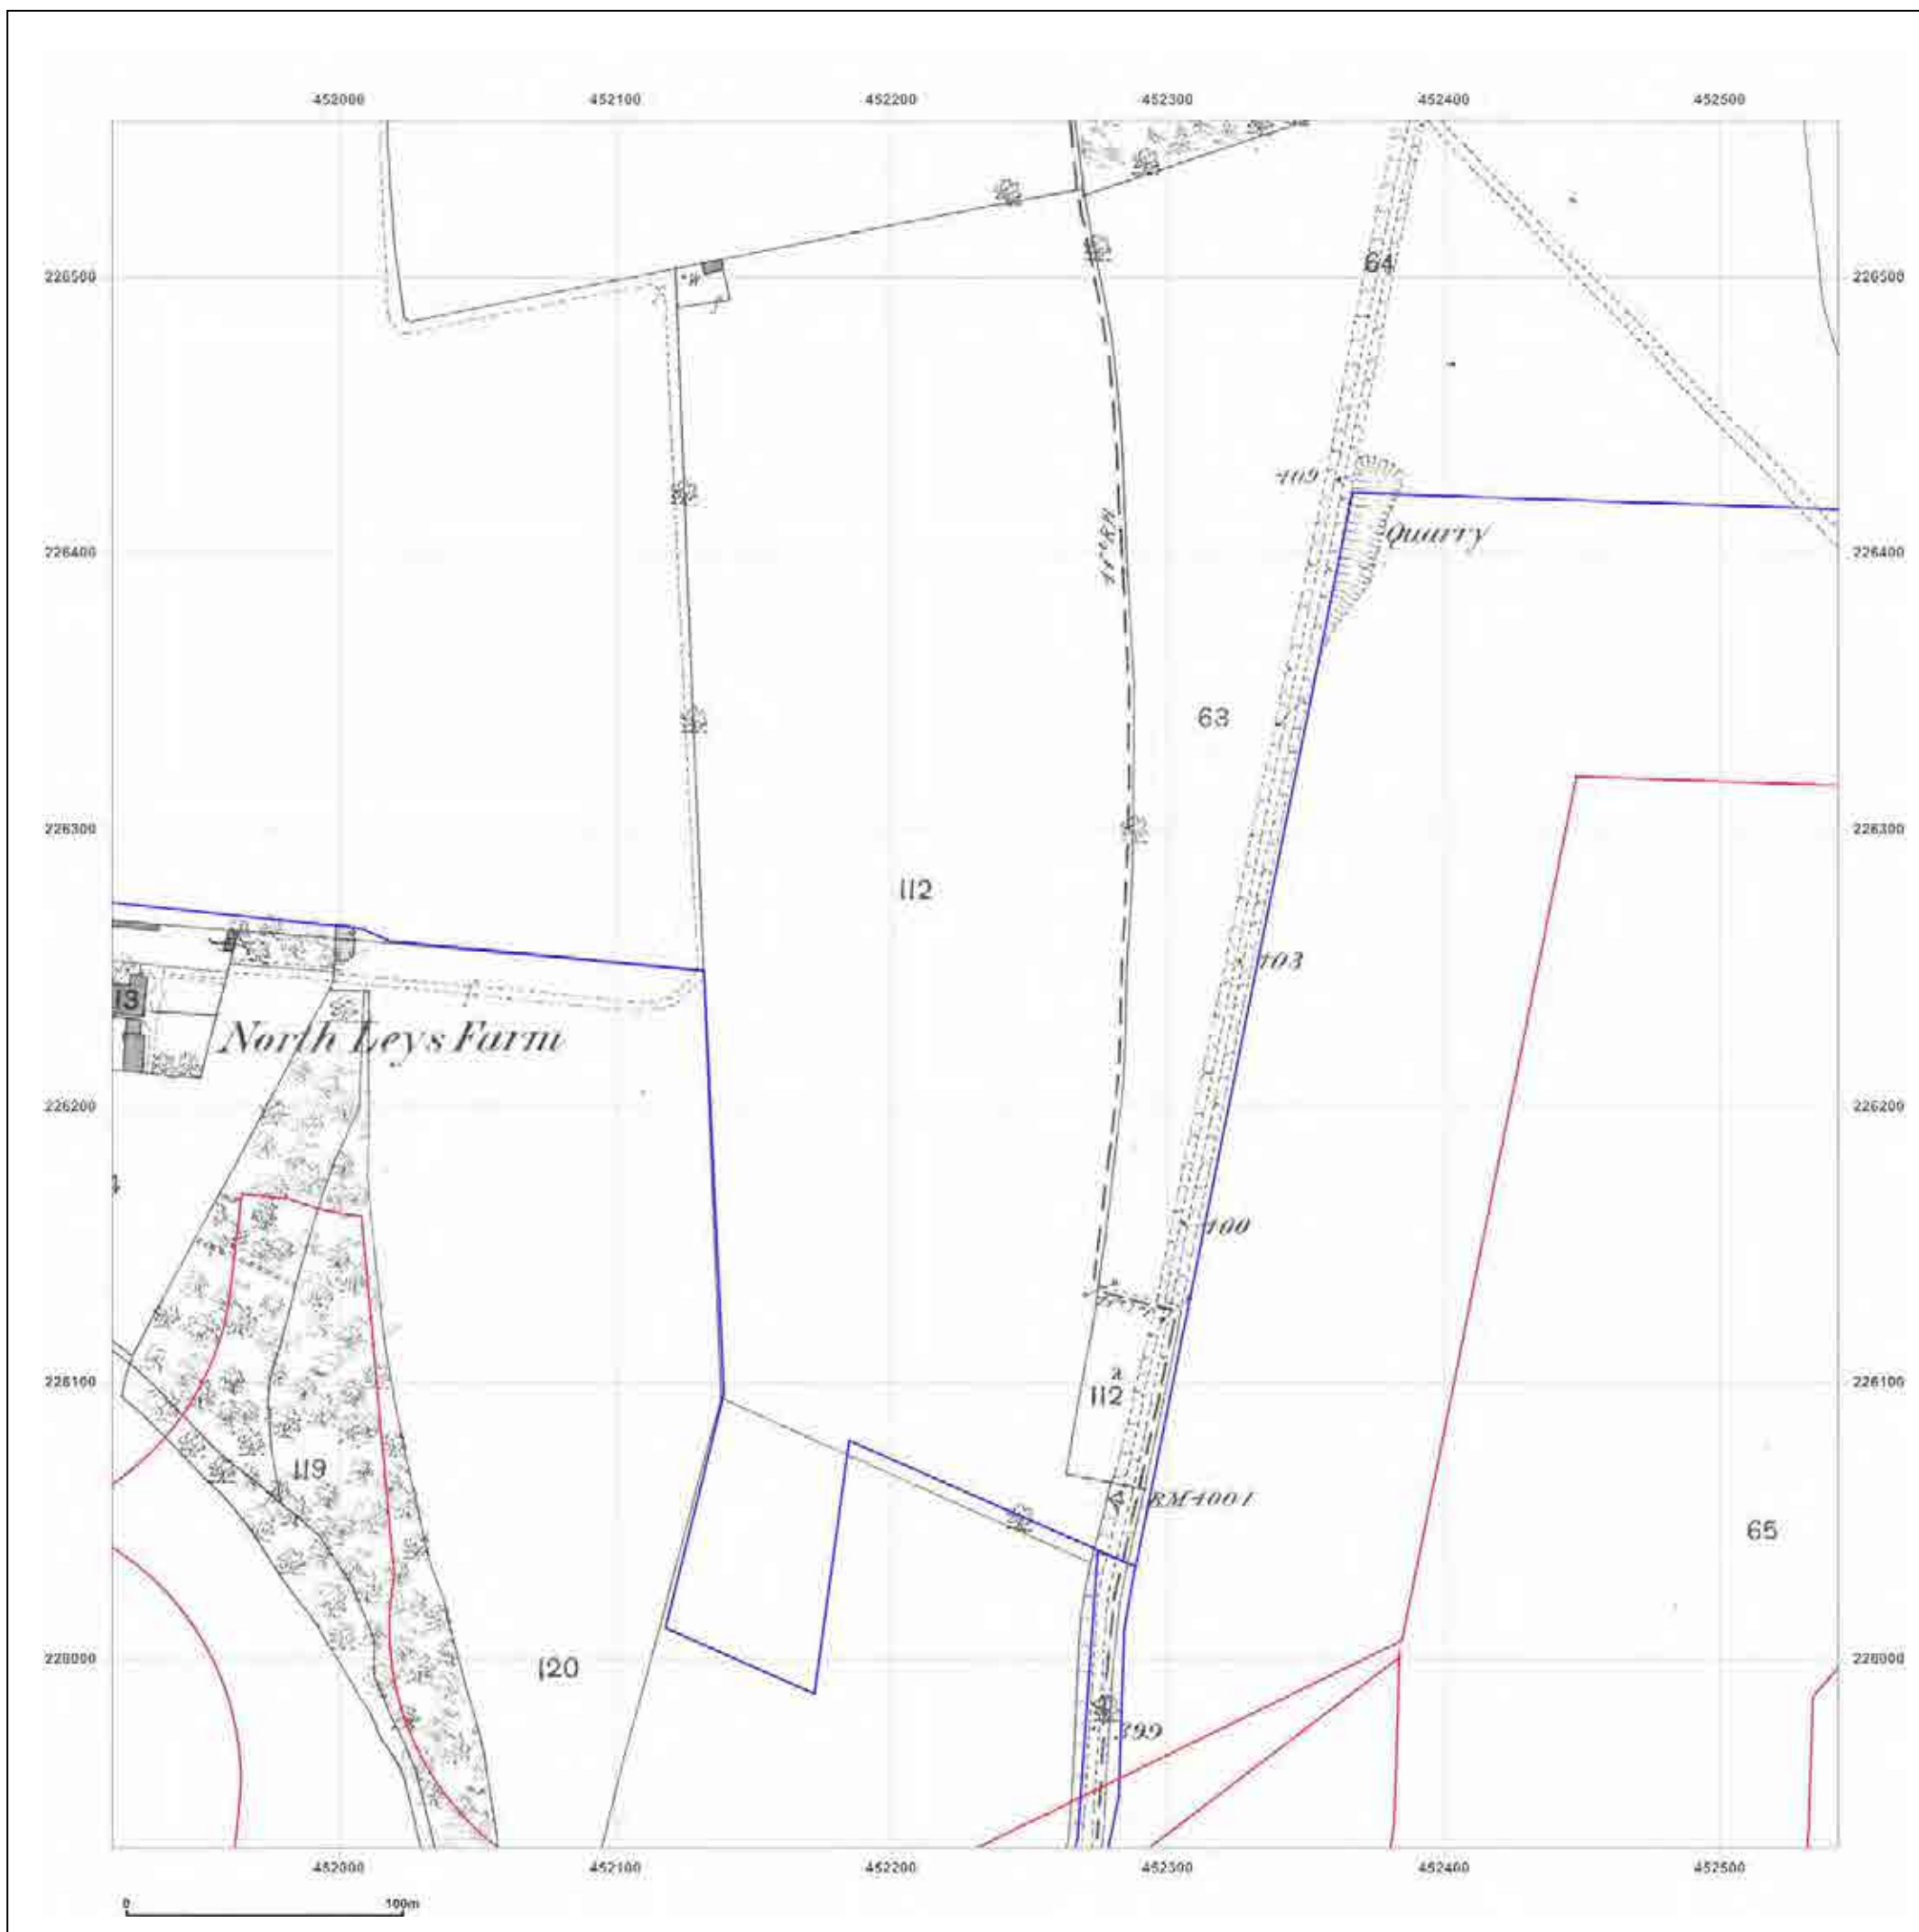

Site Details:

HEYFORD PARK HOUSE, 52
HEYFORD PARK, CAMP ROAD,
UPPER HEYFORD, OX25 5HD

Client Ref: Heyford_Park
Report Ref: GS-4227860_LS_5_3
Grid Ref: 452230, 226244

Map Name: County Series

Map date: 1881

Scale: 1:2,500

Printed at: 1:2,500

Surveyed 1881
Revised 1881
Edition N/A
Copyright N/A
Levelled N/A

Produced by
Groundsure Insights
T: 08444 159000
E: info@groundsure.com
W: www.groundsure.com

© Crown copyright and database rights 2015 Ordnance Survey 100035207

Production date: 04 September 2017

To view map legend click here [Legend](#)