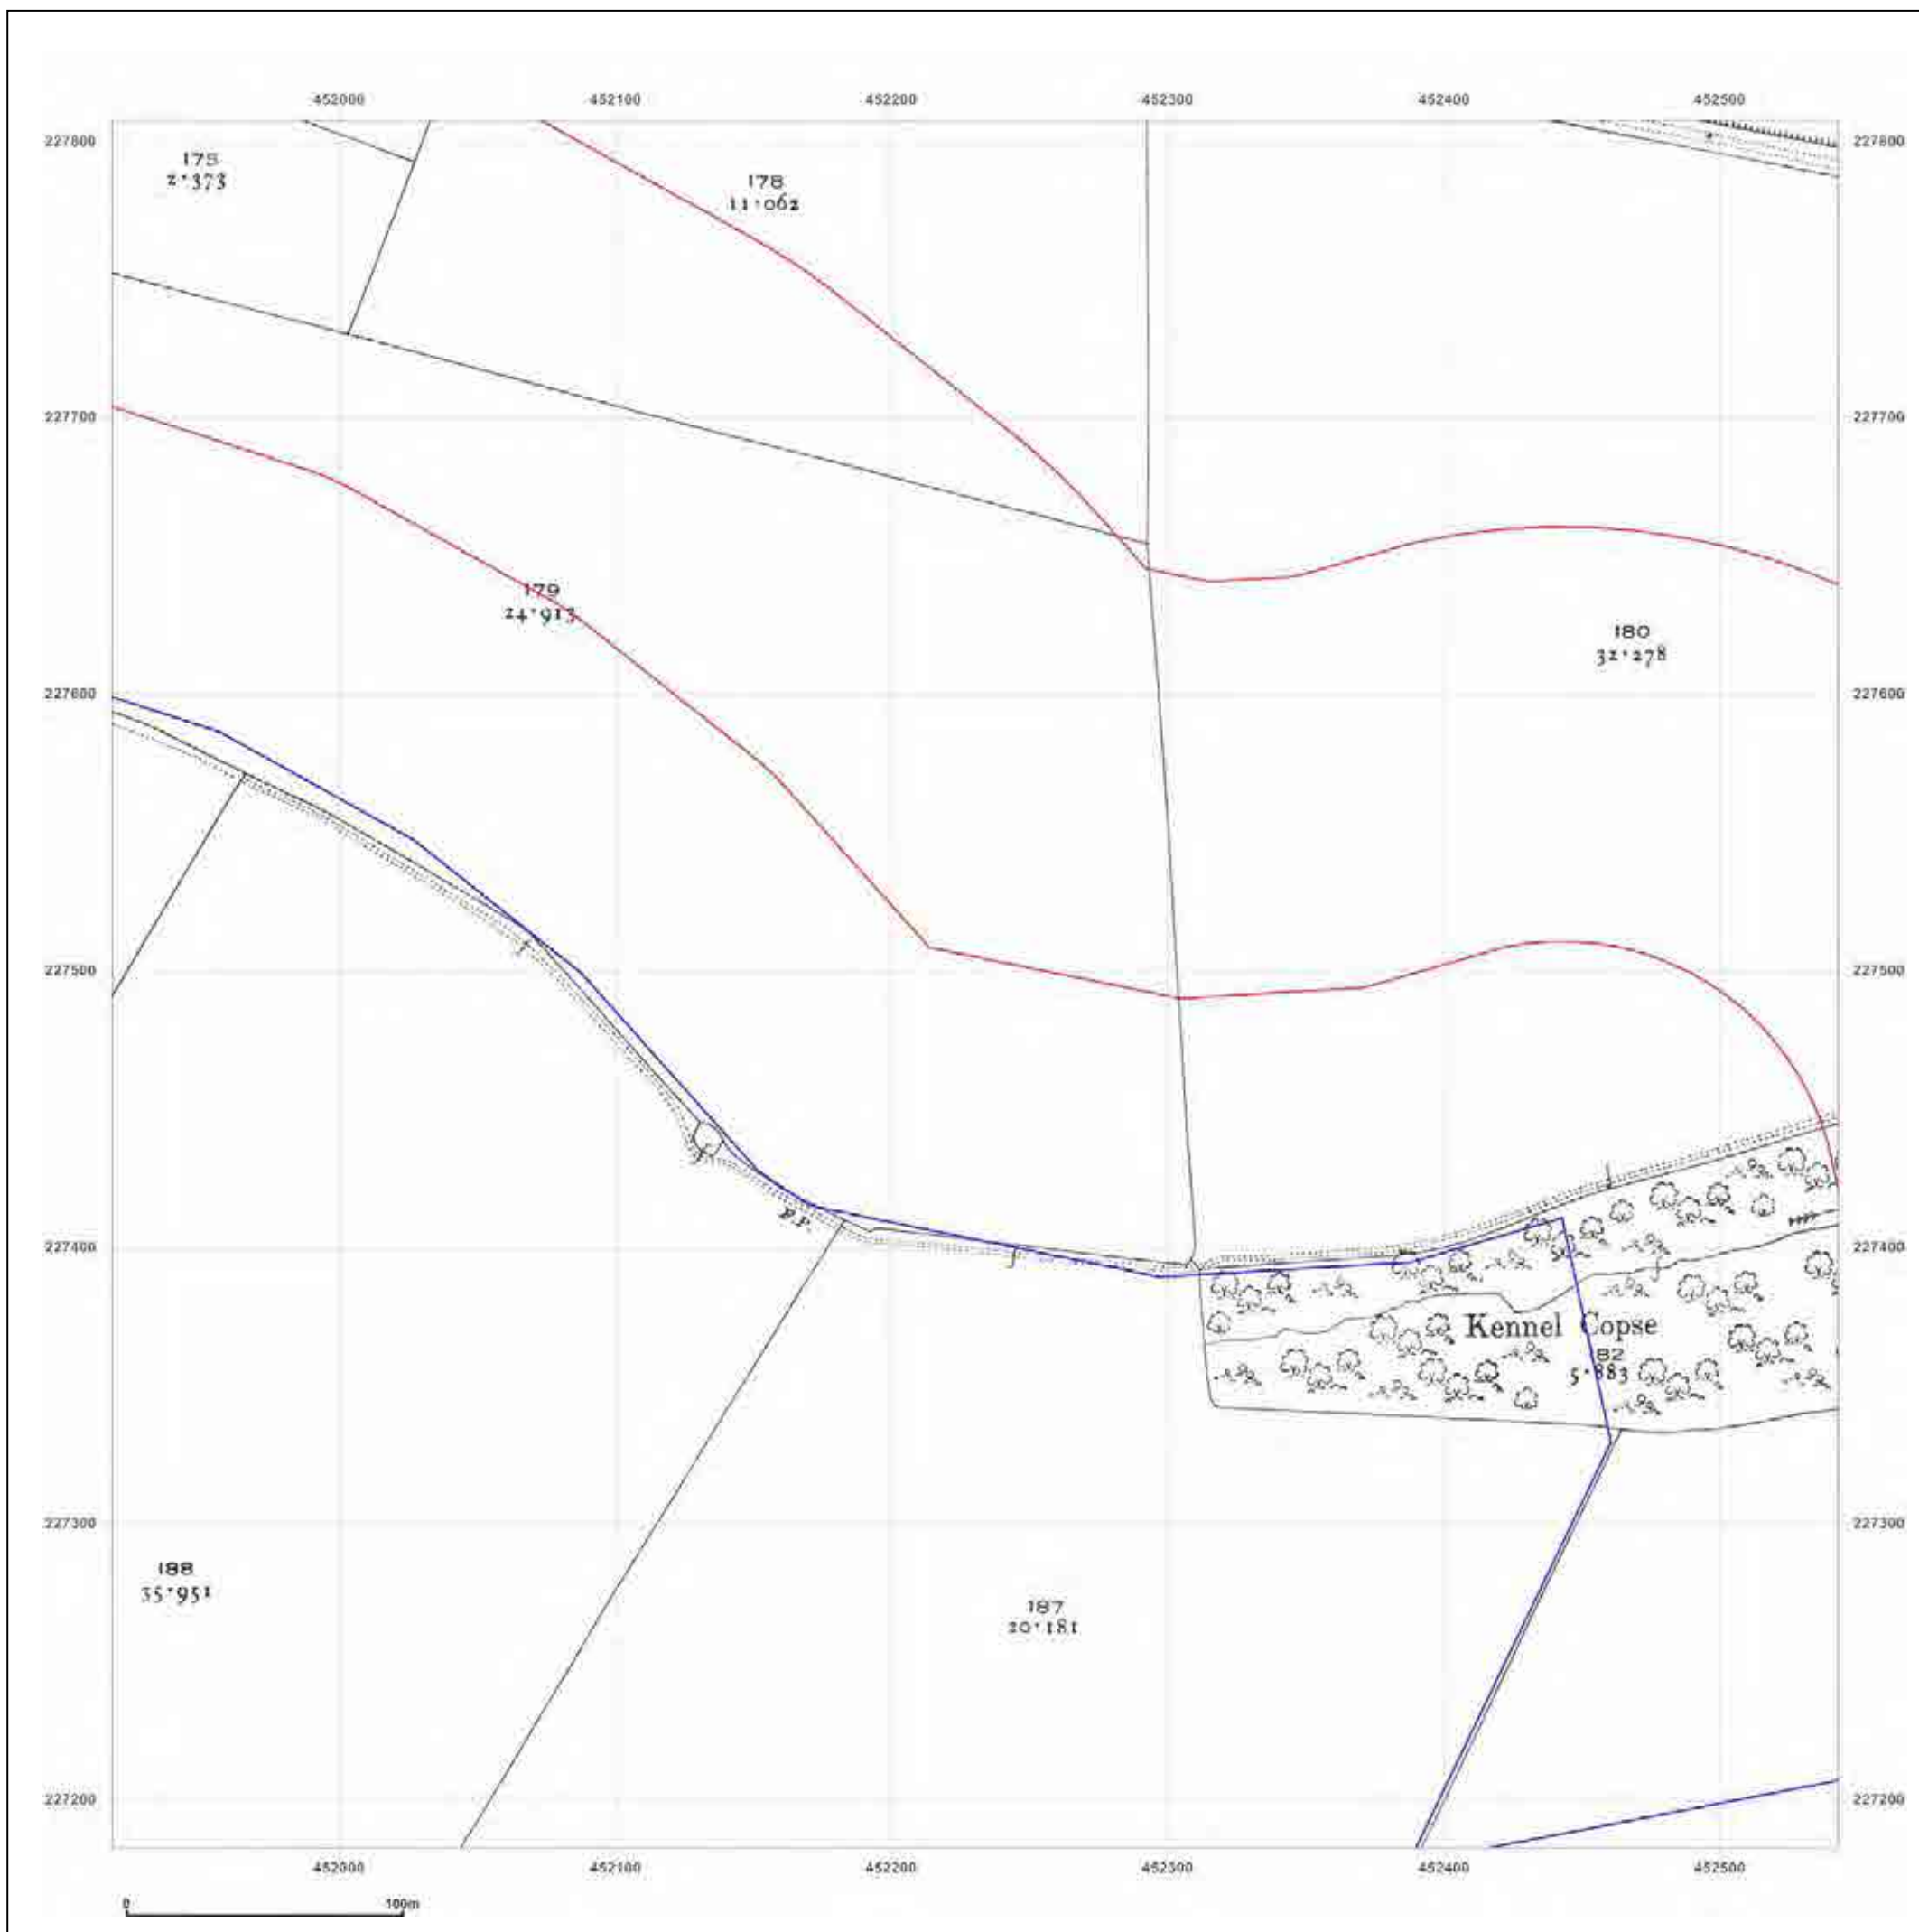

Produced by
Groundsure Insights
T: 08444 159000
E: info@groundsure.com
W: www.groundsure.com

© Crown copyright and database rights 2015 Ordnance Survey 100035207

Production date: 04 September 2017

To view map legend click here [Legend](#)