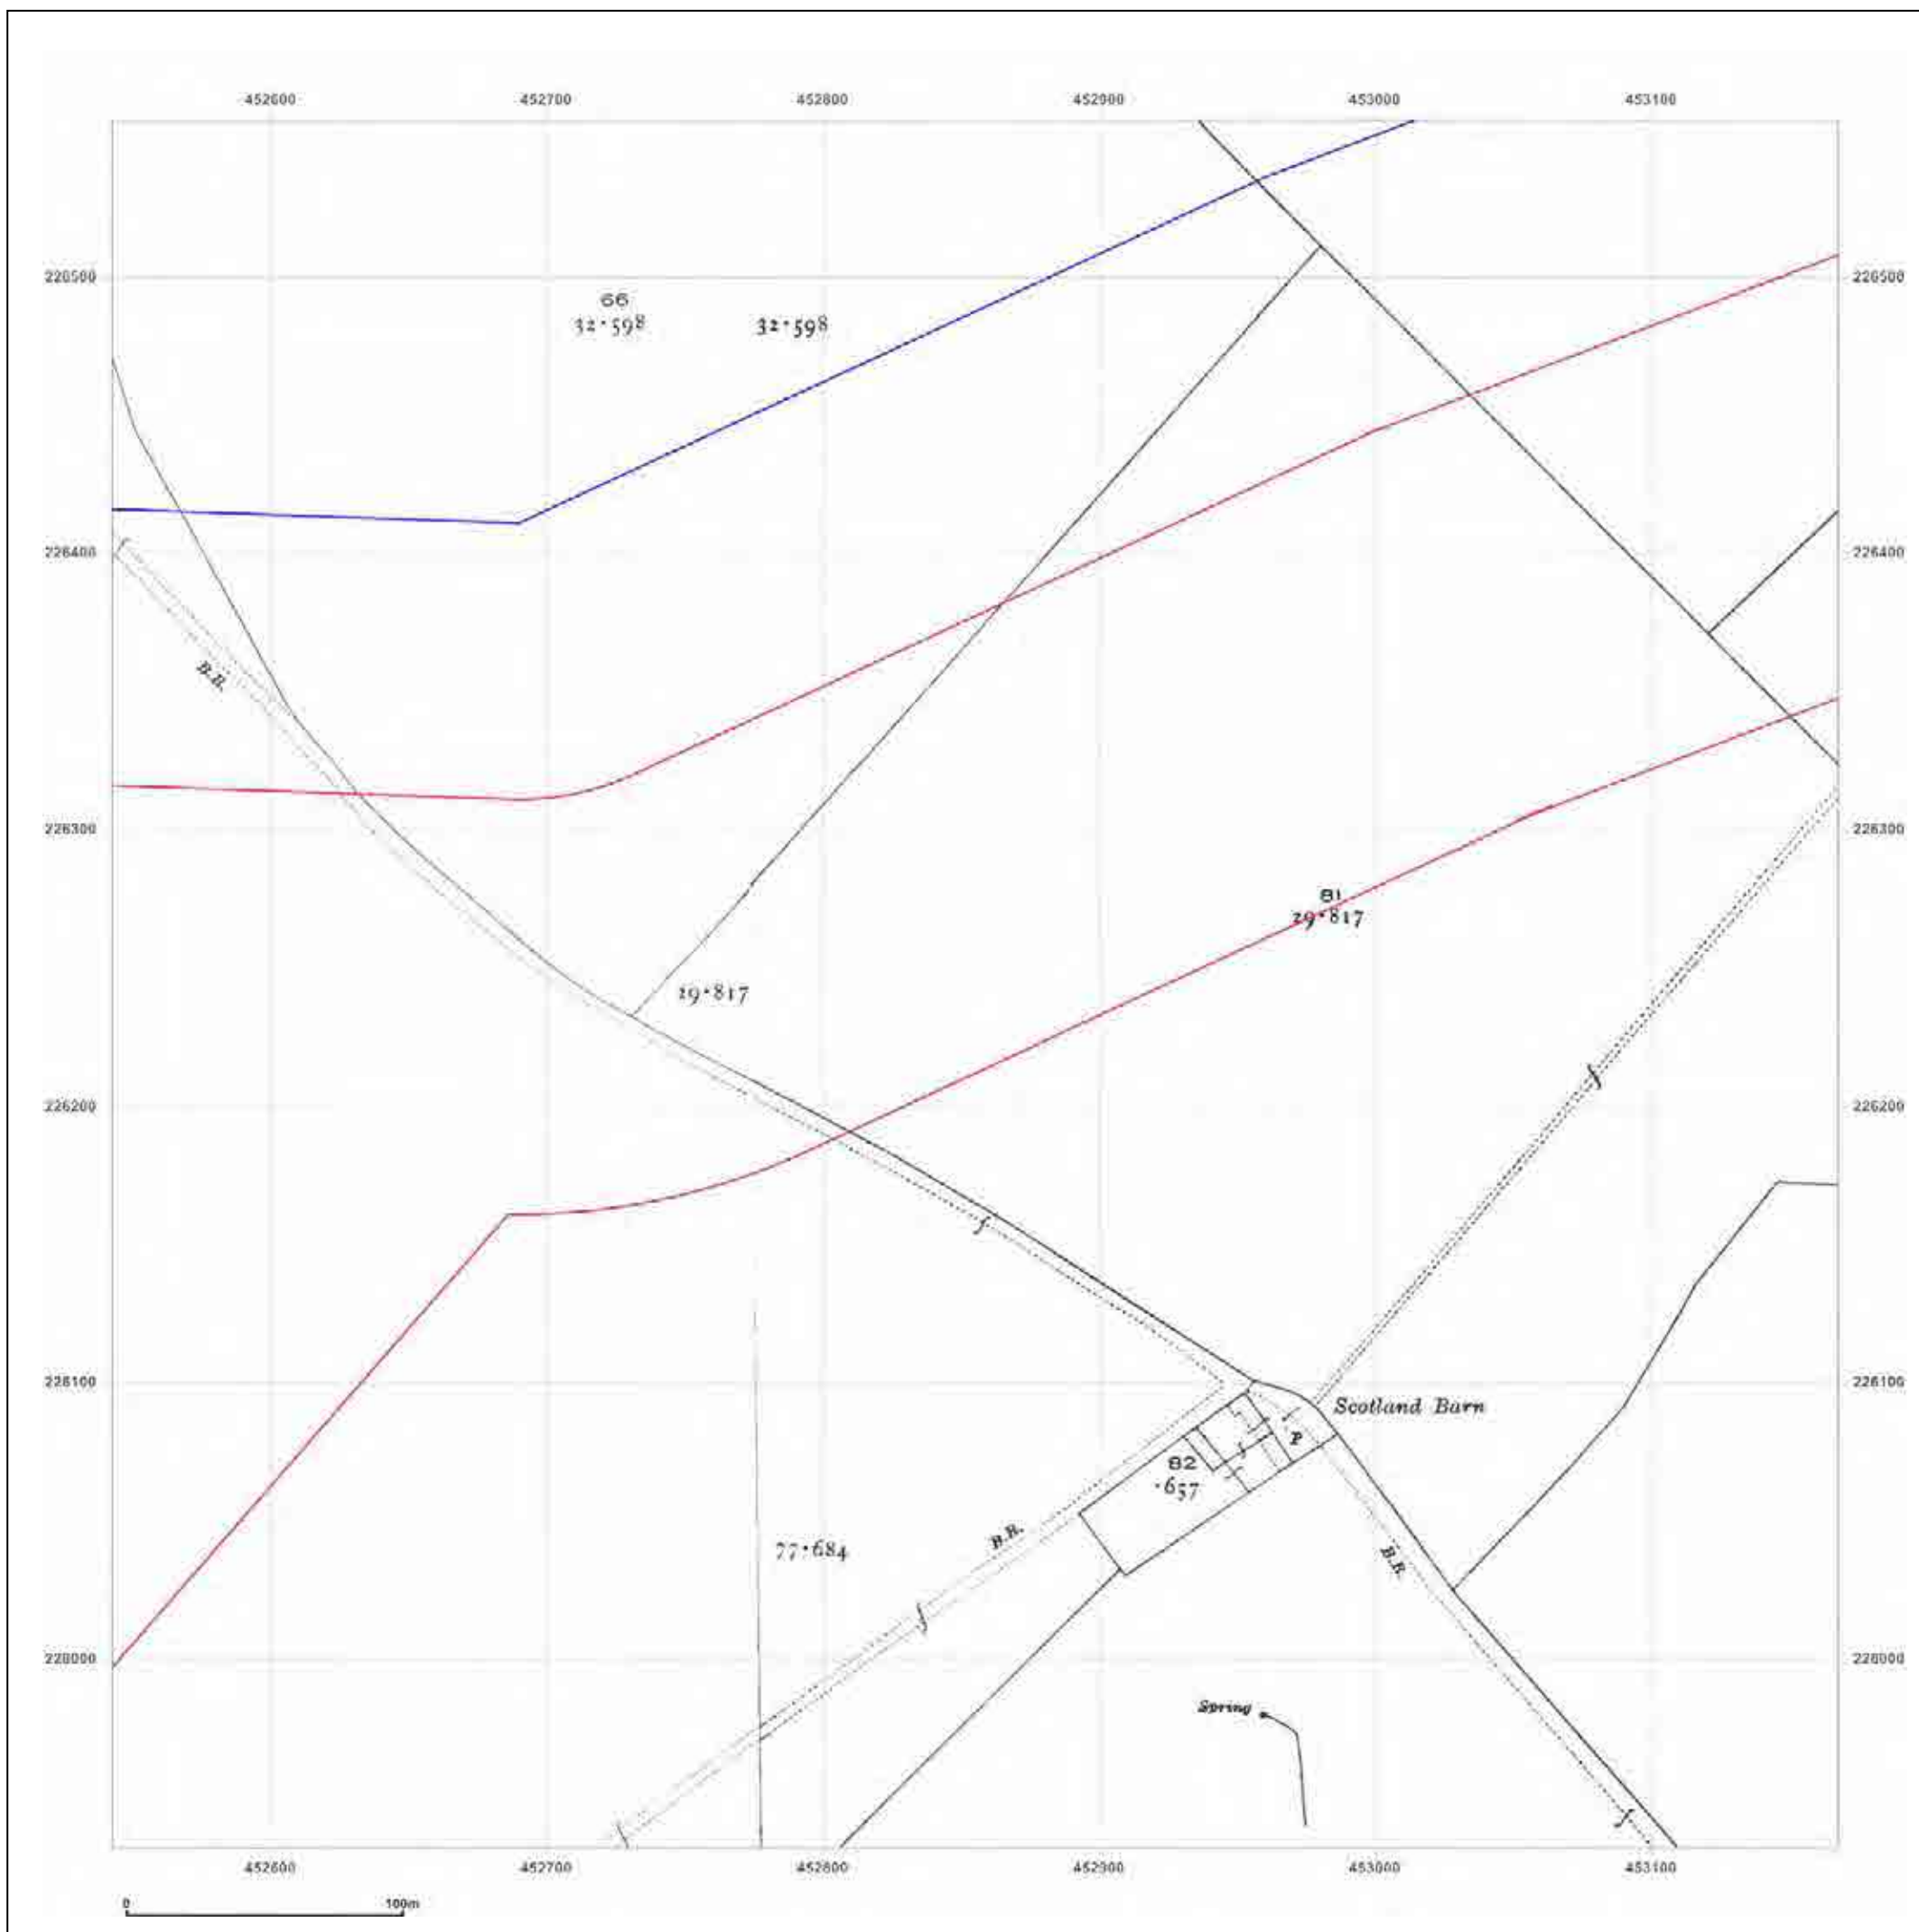

Production date: 04 September 2017

To view map legend click here [Legend](#)

Site Details:

HEYFORD PARK HOUSE, 52
HEYFORD PARK, CAMP ROAD,
UPPER HEYFORD, OX25 5HD

Client Ref: Heyford_Park
Report Ref: GS-4227860_LS_6_3
Grid Ref: 452855, 226244