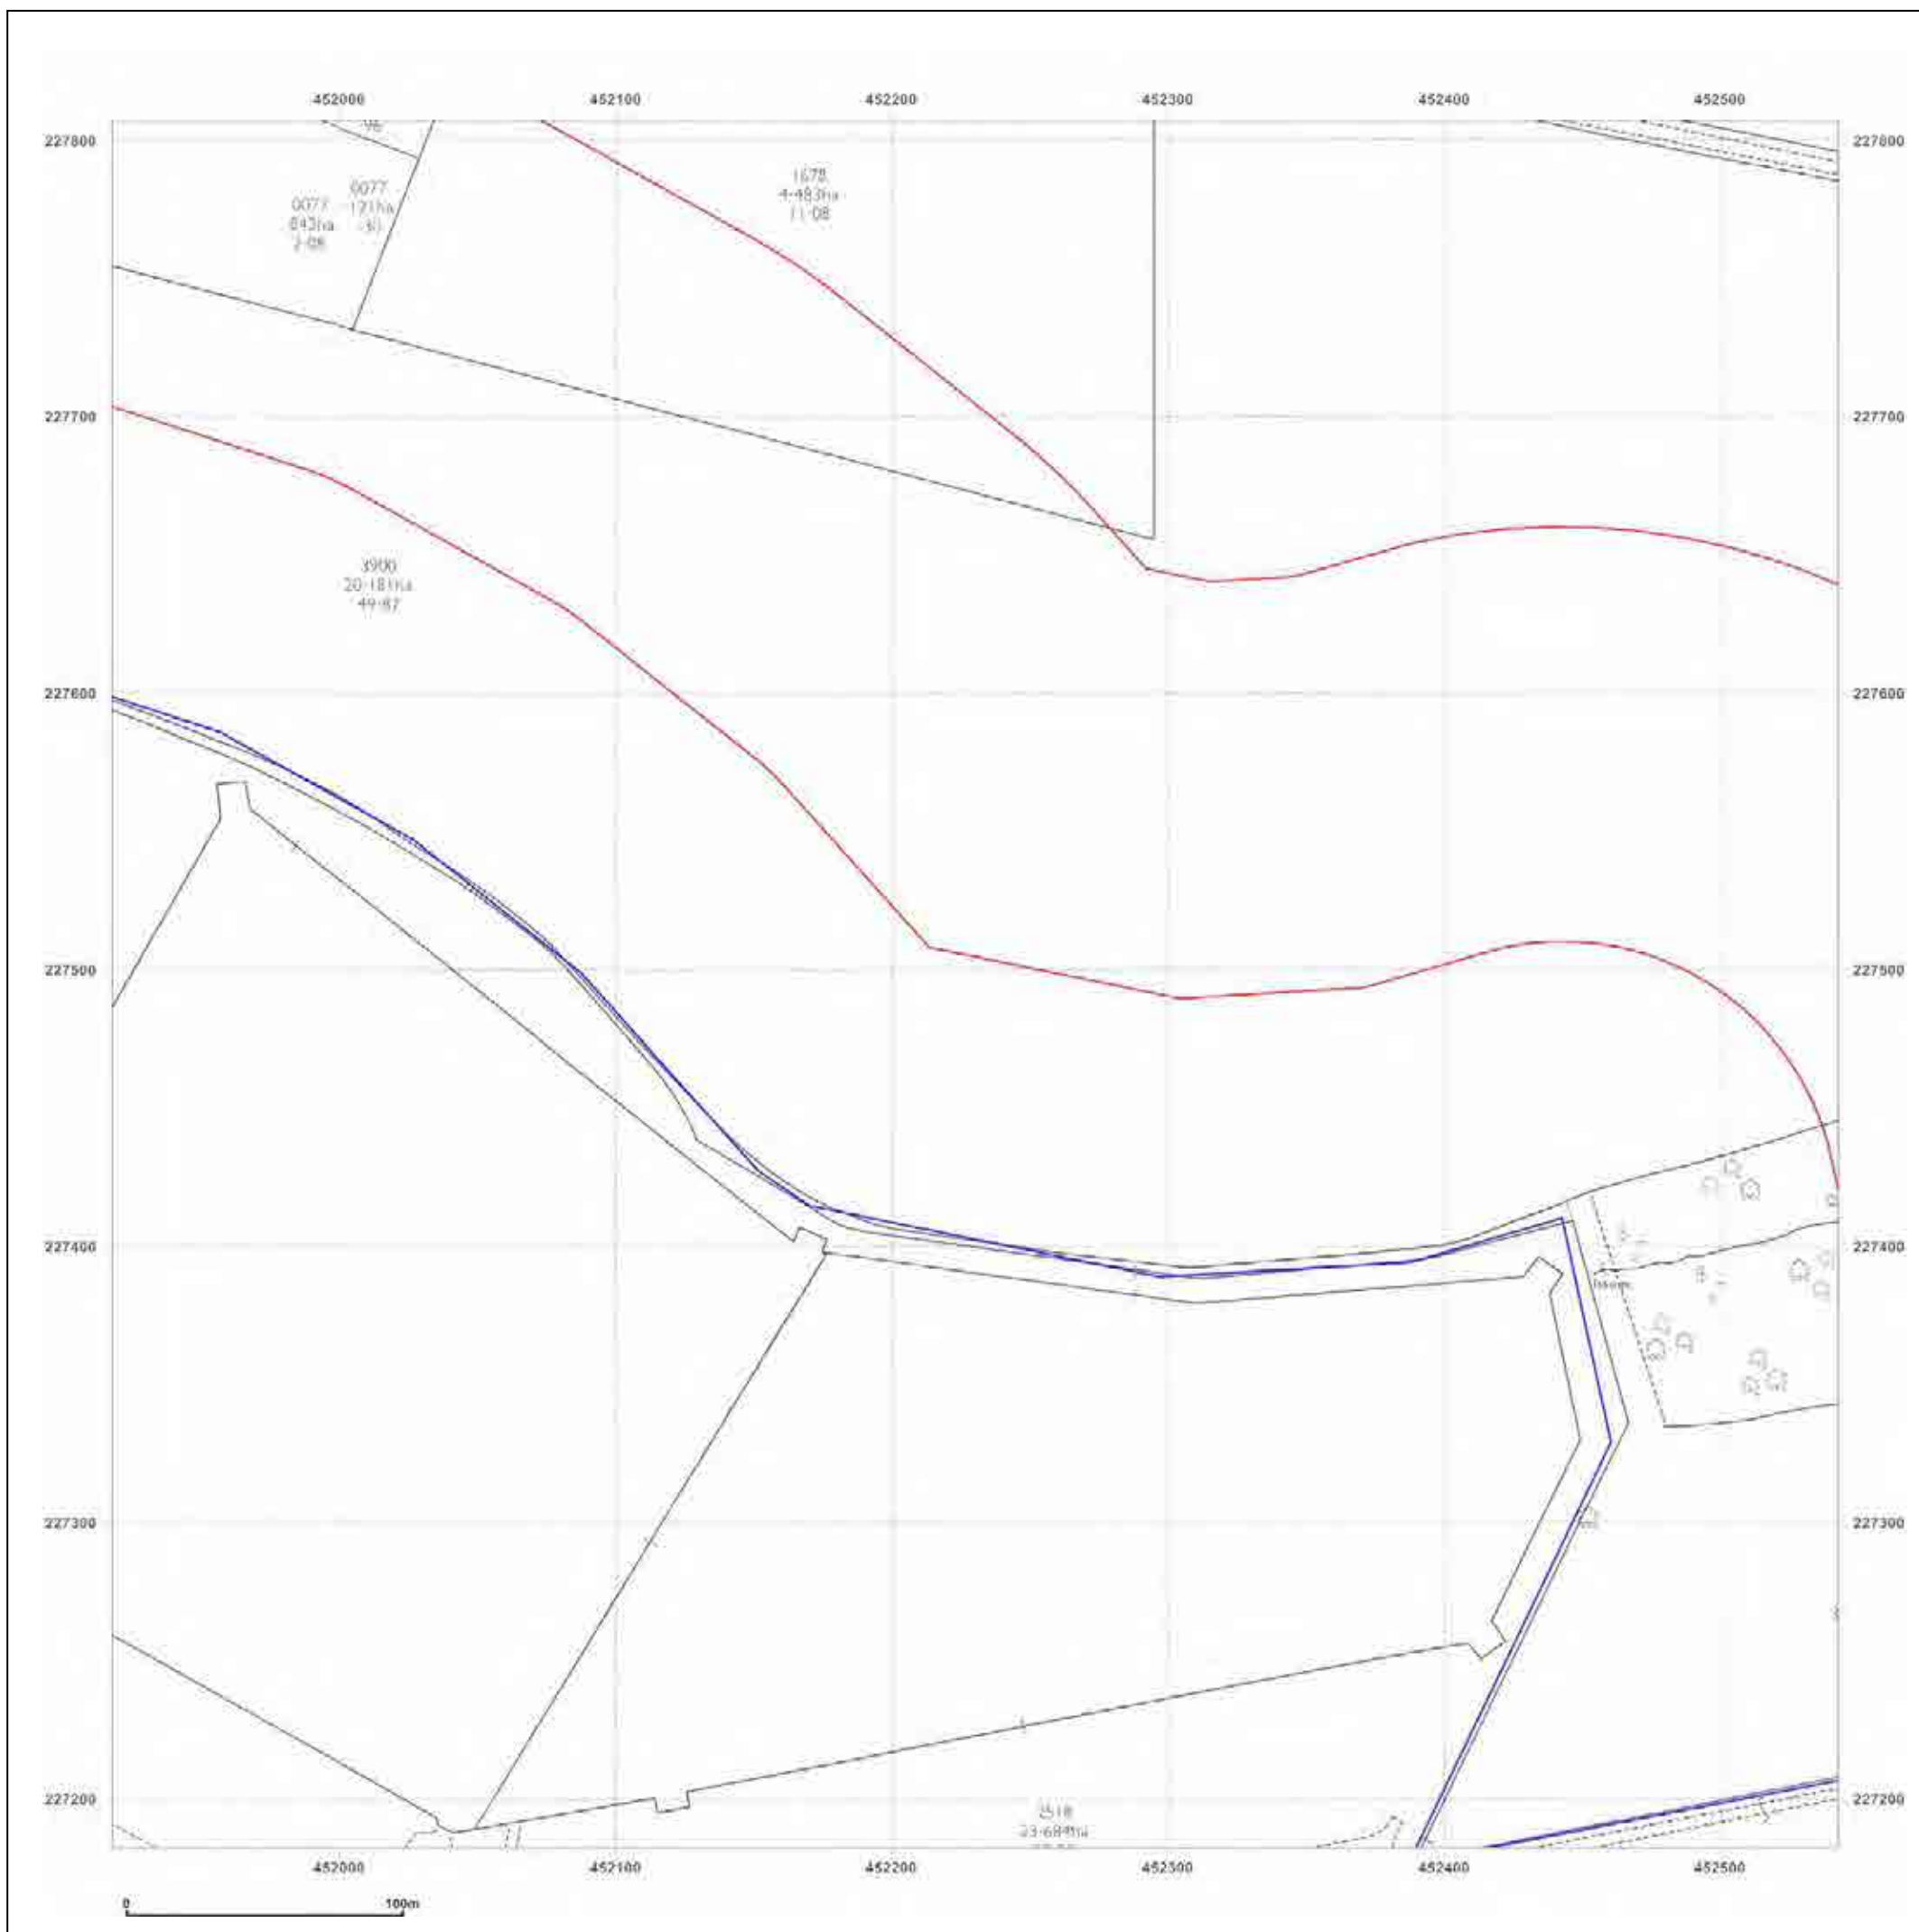

Site Details:

HEYFORD PARK HOUSE, 52
HEYFORD PARK, CAMP ROAD,
UPPER HEYFORD, OX25 5HD

Client Ref: Heyford_Park
Report Ref: GS-4227860_LS_5_5
Grid Ref: 452230, 227495

Map Name: National Grid

Map date: 1974

Scale: 1:2,500

Printed at: 1:2,500

Surveyed 1974
Revised 1974
Edition N/A
Copyright N/A
Levelled 1971

Surveyed 1974
Revised 1974
Edition N/A
Copyright 1976
Levelled 1971

Produced by
Groundsure Insights
T: 08444 159000
E: info@groundsure.com
W: www.groundsure.com

© Crown copyright and database rights 2015 Ordnance Survey 100035207

Production date: 04 September 2017

To view map legend click here [Legend](#)