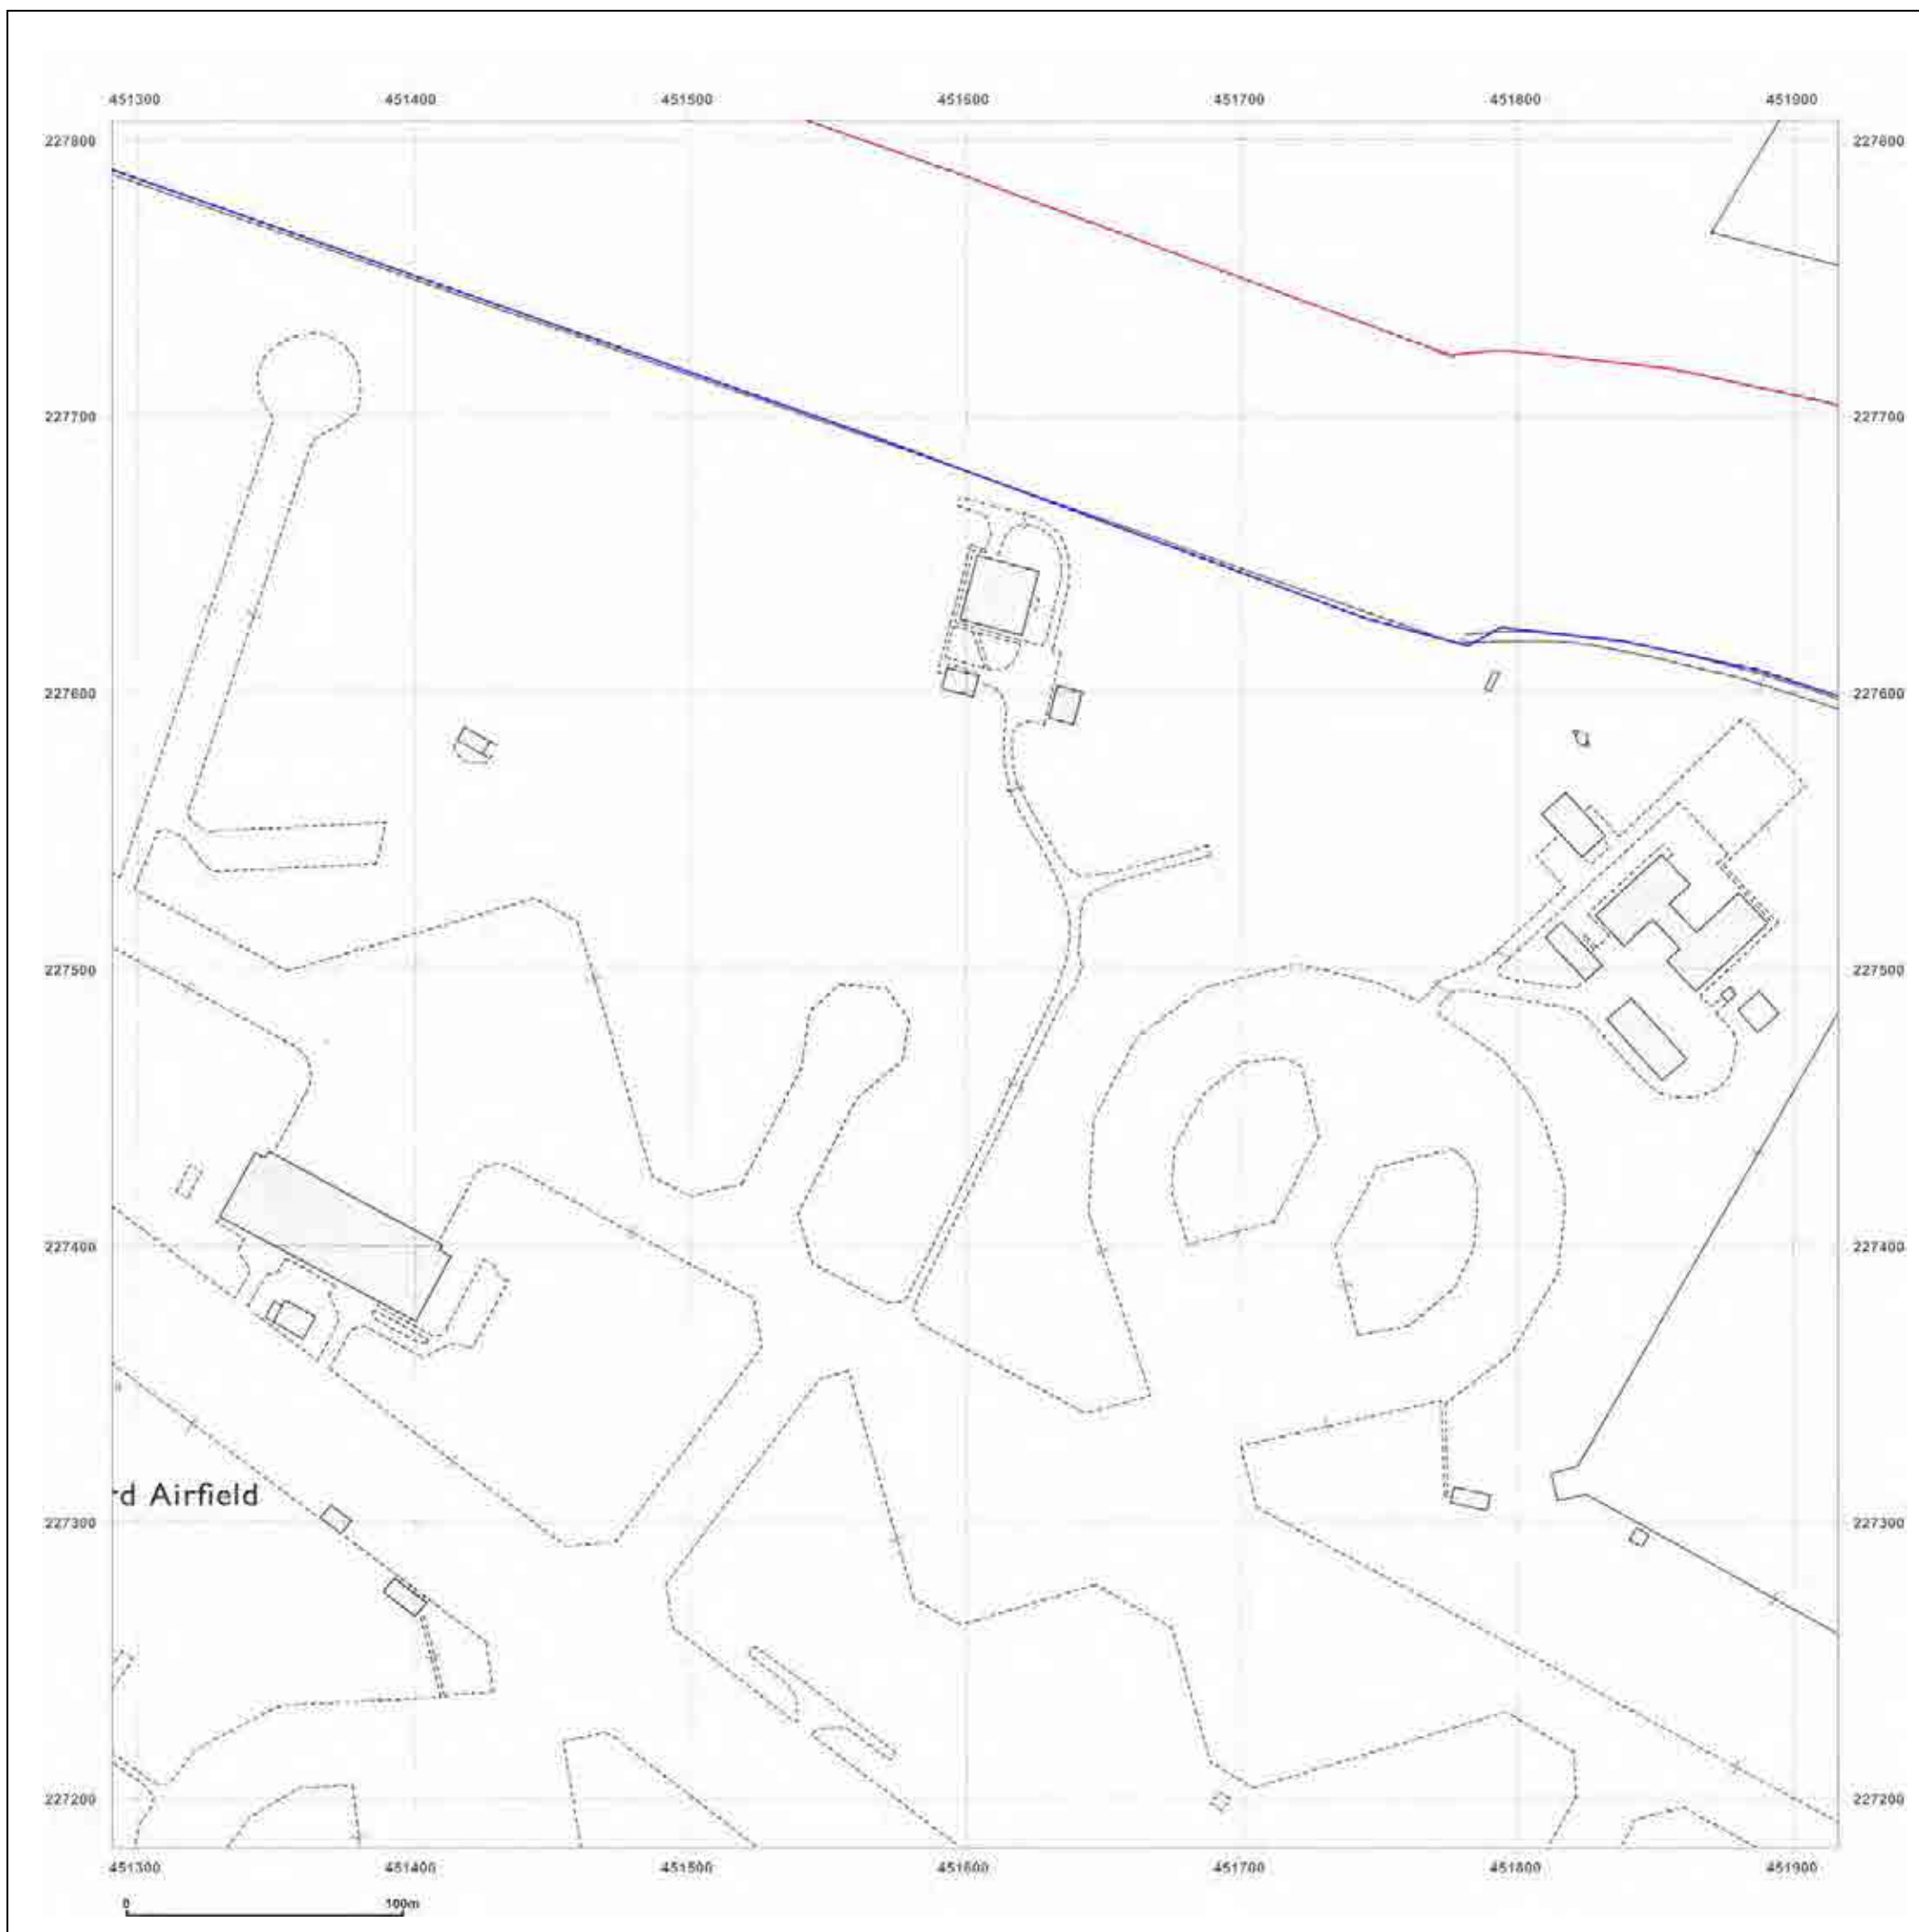

Site Details:

HEYFORD PARK HOUSE, 52
HEYFORD PARK, CAMP ROAD,
UPPER HEYFORD, OX25 5HD

Client Ref: Heyford_Park
Report Ref: GS-4227860_LS_4_5
Grid Ref: 451604, 227495

Map Name: National Grid

Map date: 1974

Scale: 1:2,500

Printed at: 1:2,500

Surveyed 1974
Revised 1974
Edition N/A
Copyright N/A
Levelled 1971

Produced by
Groundsure Insights
T: 08444 159000
E: info@groundsure.com
W: www.groundsure.com

© Crown copyright and database rights 2015 Ordnance Survey 100035207

Production date: 04 September 2017

To view map legend click here [Legend](#)