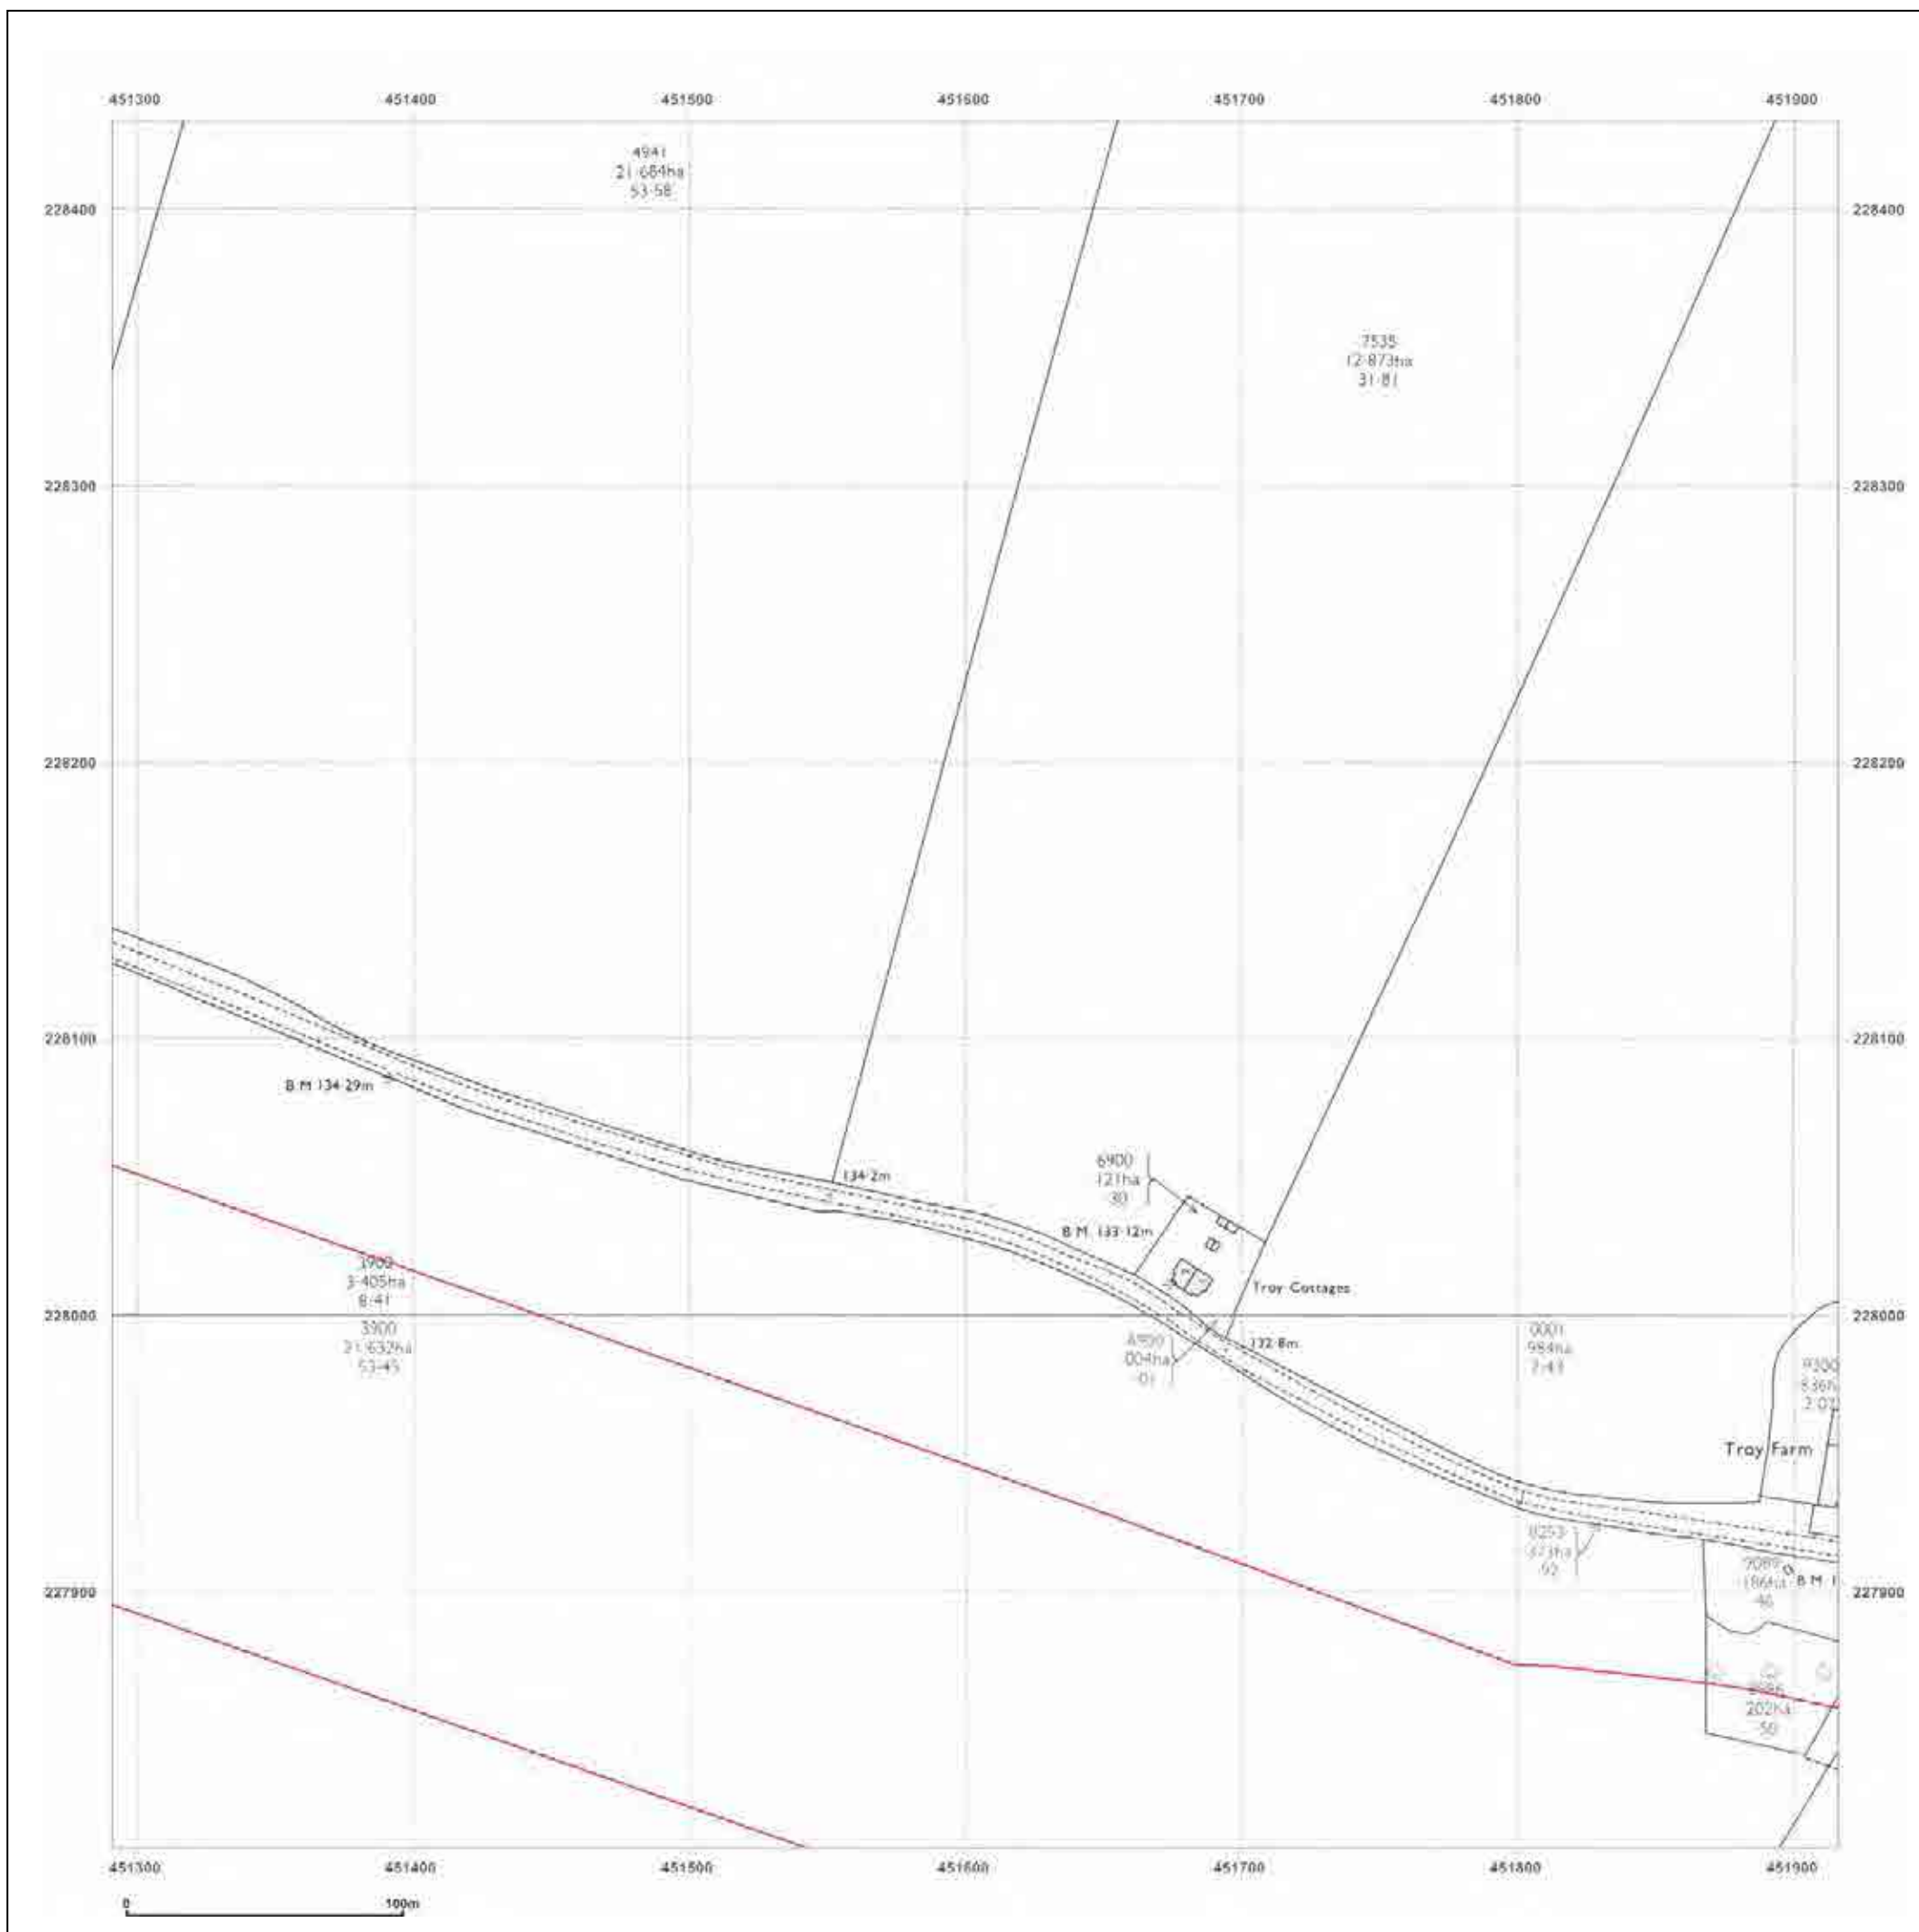

Site Details:

HEYFORD PARK HOUSE, 52
HEYFORD PARK, CAMP ROAD,
UPPER HEYFORD, OX25 5HD

Client Ref: Heyford_Park
Report Ref: GS-4227860_LS_4_6
Grid Ref: 451604, 228120

Map Name: National Grid

Map date: 1974-1975

Scale: 1:2,500

Printed at: 1:2,500

Surveyed 1975
Revised 1975
Edition N/A
Copyright 1976
Levelled 1971

Surveyed 1974
Revised 1974
Edition N/A
Copyright N/A
Levelled 1971

Produced by
Groundsure Insights
T: 08444 159000
E: info@groundsure.com
W: www.groundsure.com

© Crown copyright and database rights 2015 Ordnance Survey 100035207

Production date: 04 September 2017

To view map legend click here [Legend](#)