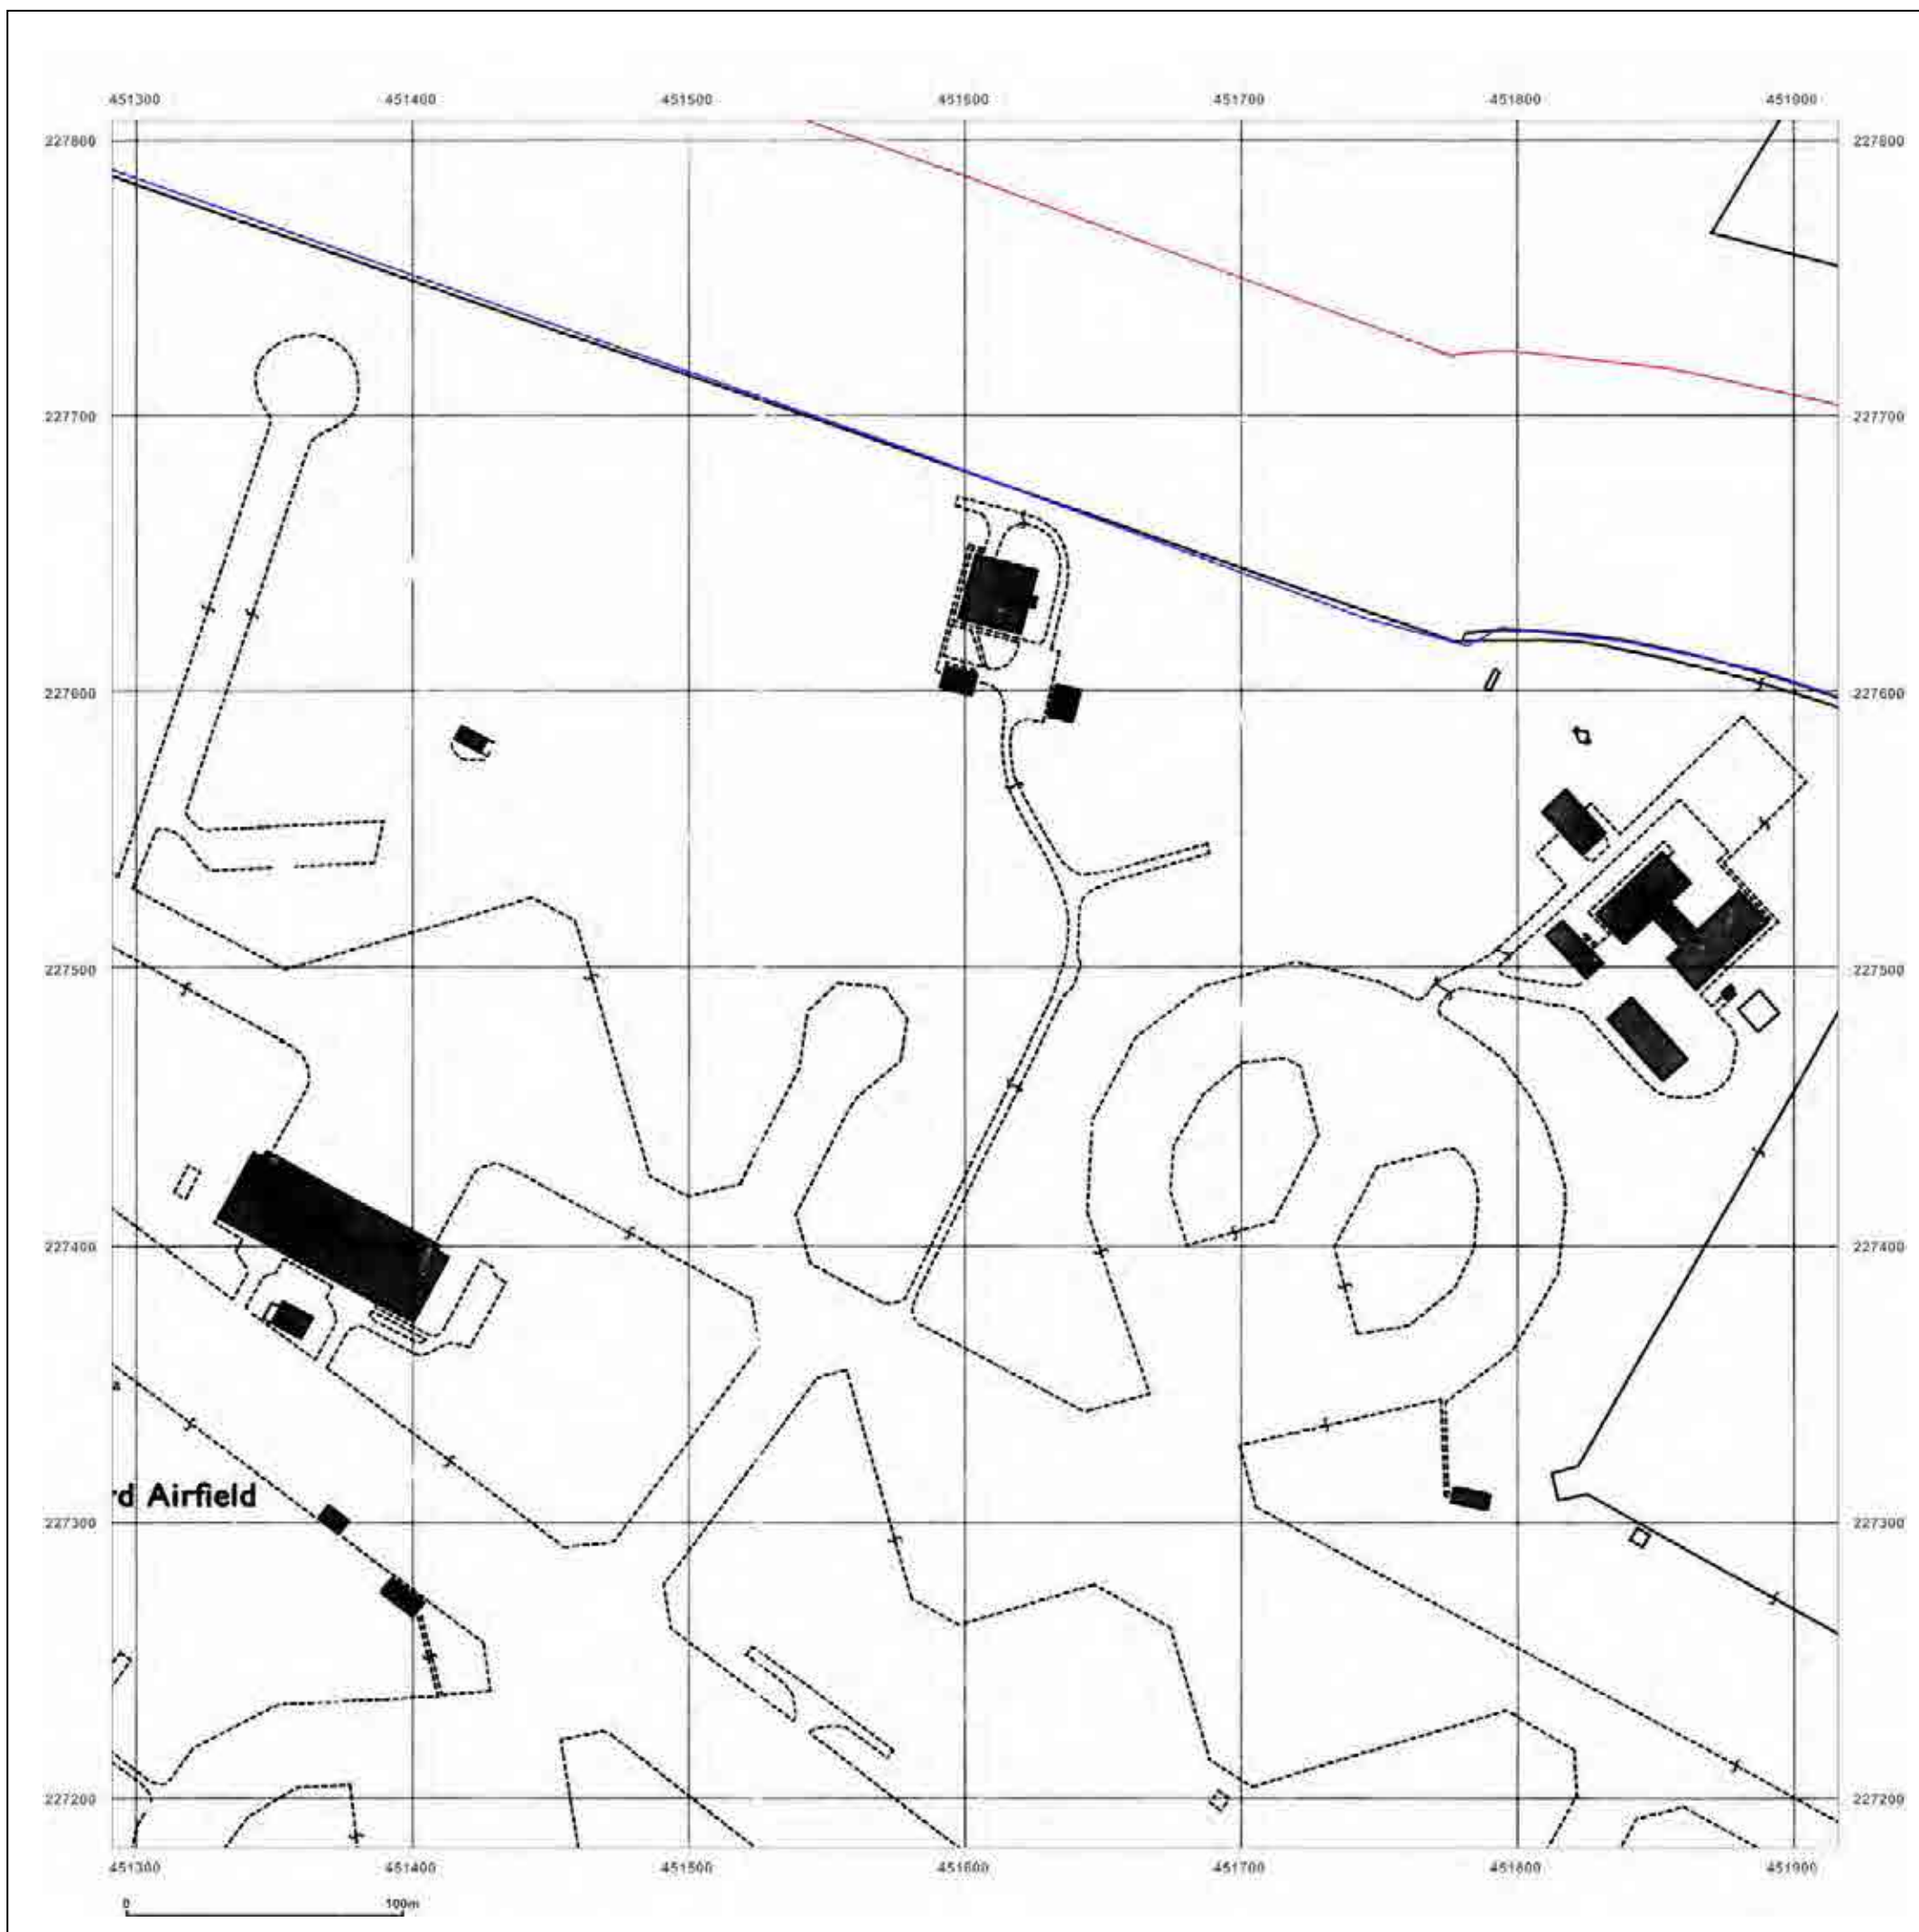

Site Details:

HEYFORD PARK HOUSE, 52
HEYFORD PARK, CAMP ROAD,
UPPER HEYFORD, OX25 5HD

Client Ref: Heyford_Park
Report Ref: GS-4227860_LS_4_5
Grid Ref: 451604, 227495

Map Name: National Grid

Map date: 1976

Scale: 1:2,500

Printed at: 1:2,500

Surveyed N/A
Revised N/A
Edition N/A
Copyright N/A
Levelled N/A

Produced by
Groundsure Insights
T: 08444 159000
E: info@groundsure.com
W: www.groundsure.com

© Crown copyright and database rights 2015 Ordnance Survey 100035207

Production date: 04 September 2017

To view map legend click here [Legend](#)