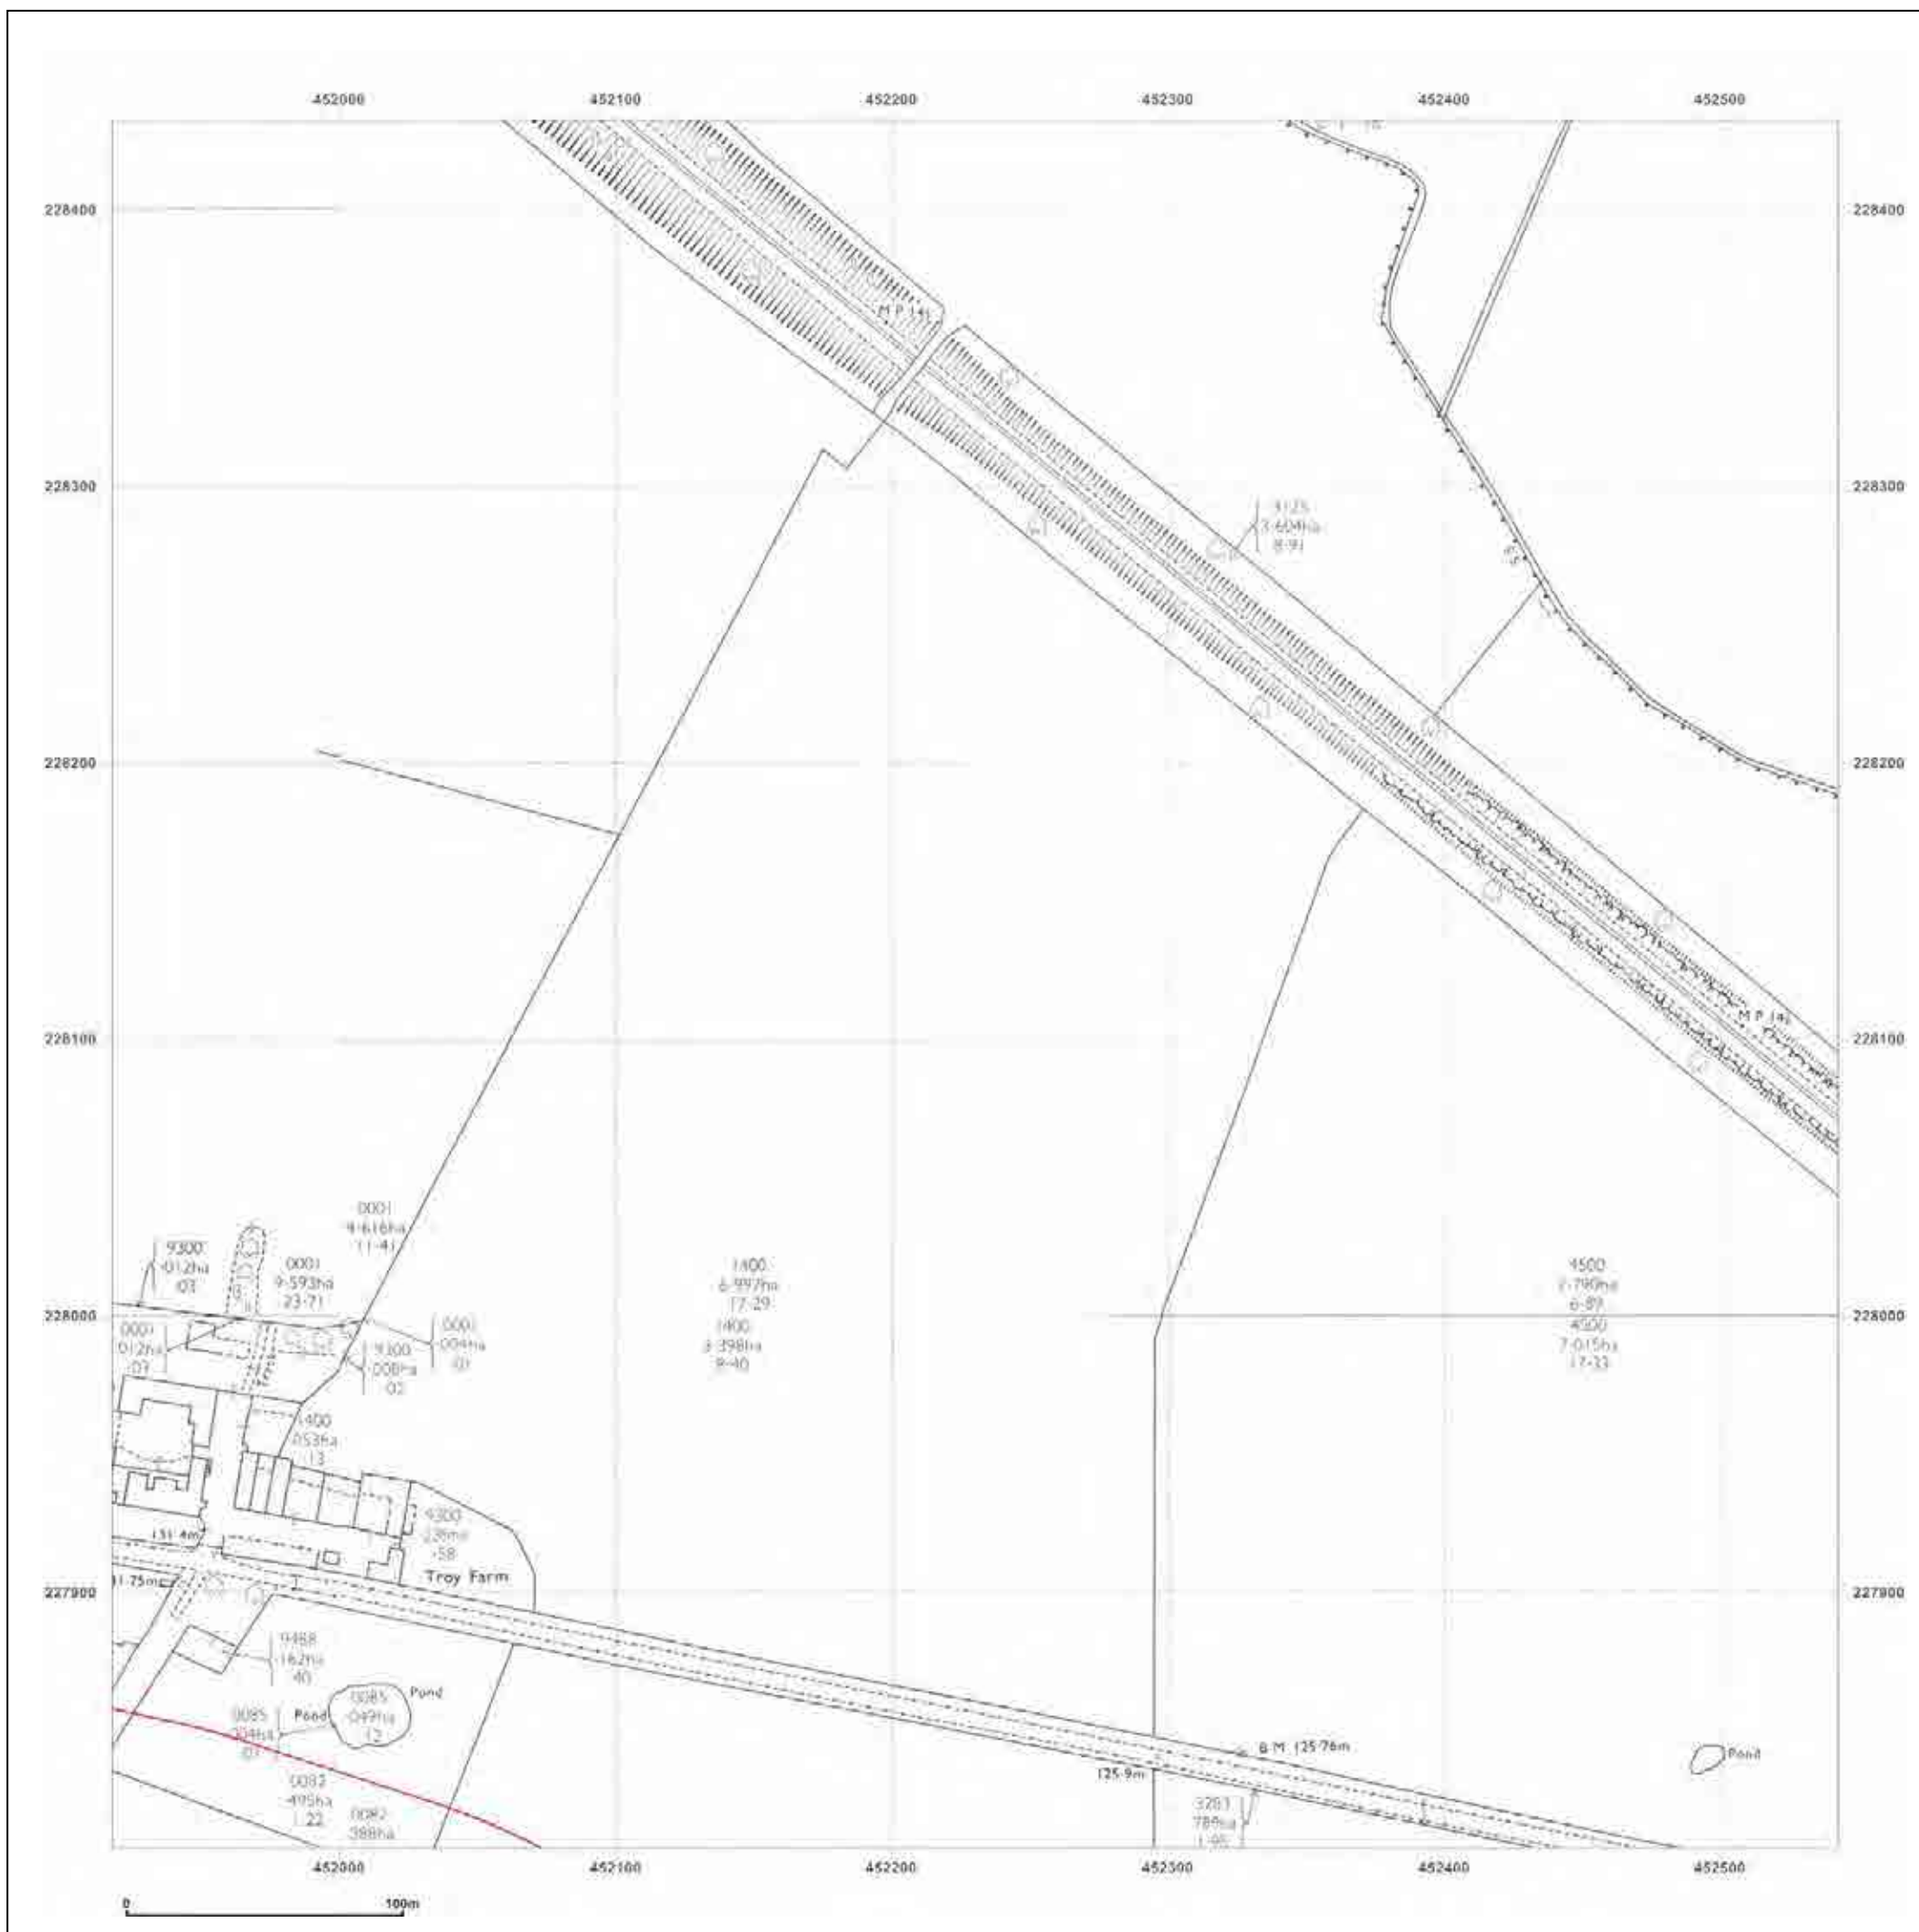

Site Details:

HEYFORD PARK HOUSE, 52
HEYFORD PARK, CAMP ROAD,
UPPER HEYFORD, OX25 5HD

Client Ref: Heyford_Park
Report Ref: GS-4227860_LS_5_6
Grid Ref: 452230, 228120

Map Name: National Grid

Map date: 1974-1975

Scale: 1:2,500

Printed at: 1:2,500

Surveyed 1975
Revised 1975
Edition N/A
Copyright 1976
Levelled 1971

Surveyed 1975
Revised 1975
Edition N/A
Copyright 1976
Levelled 1971

Surveyed 1974
Revised 1974
Edition N/A
Copyright N/A
Levelled 1971

Surveyed 1974
Revised 1974
Edition N/A
Copyright 1976
Levelled 1971

Produced by
Groundsure Insights
T: 08444 159000
E: info@groundsure.com
W: www.groundsure.com

© Crown copyright and database rights 2015 Ordnance Survey 100035207

Production date: 04 September 2017

To view map legend click here [Legend](#)