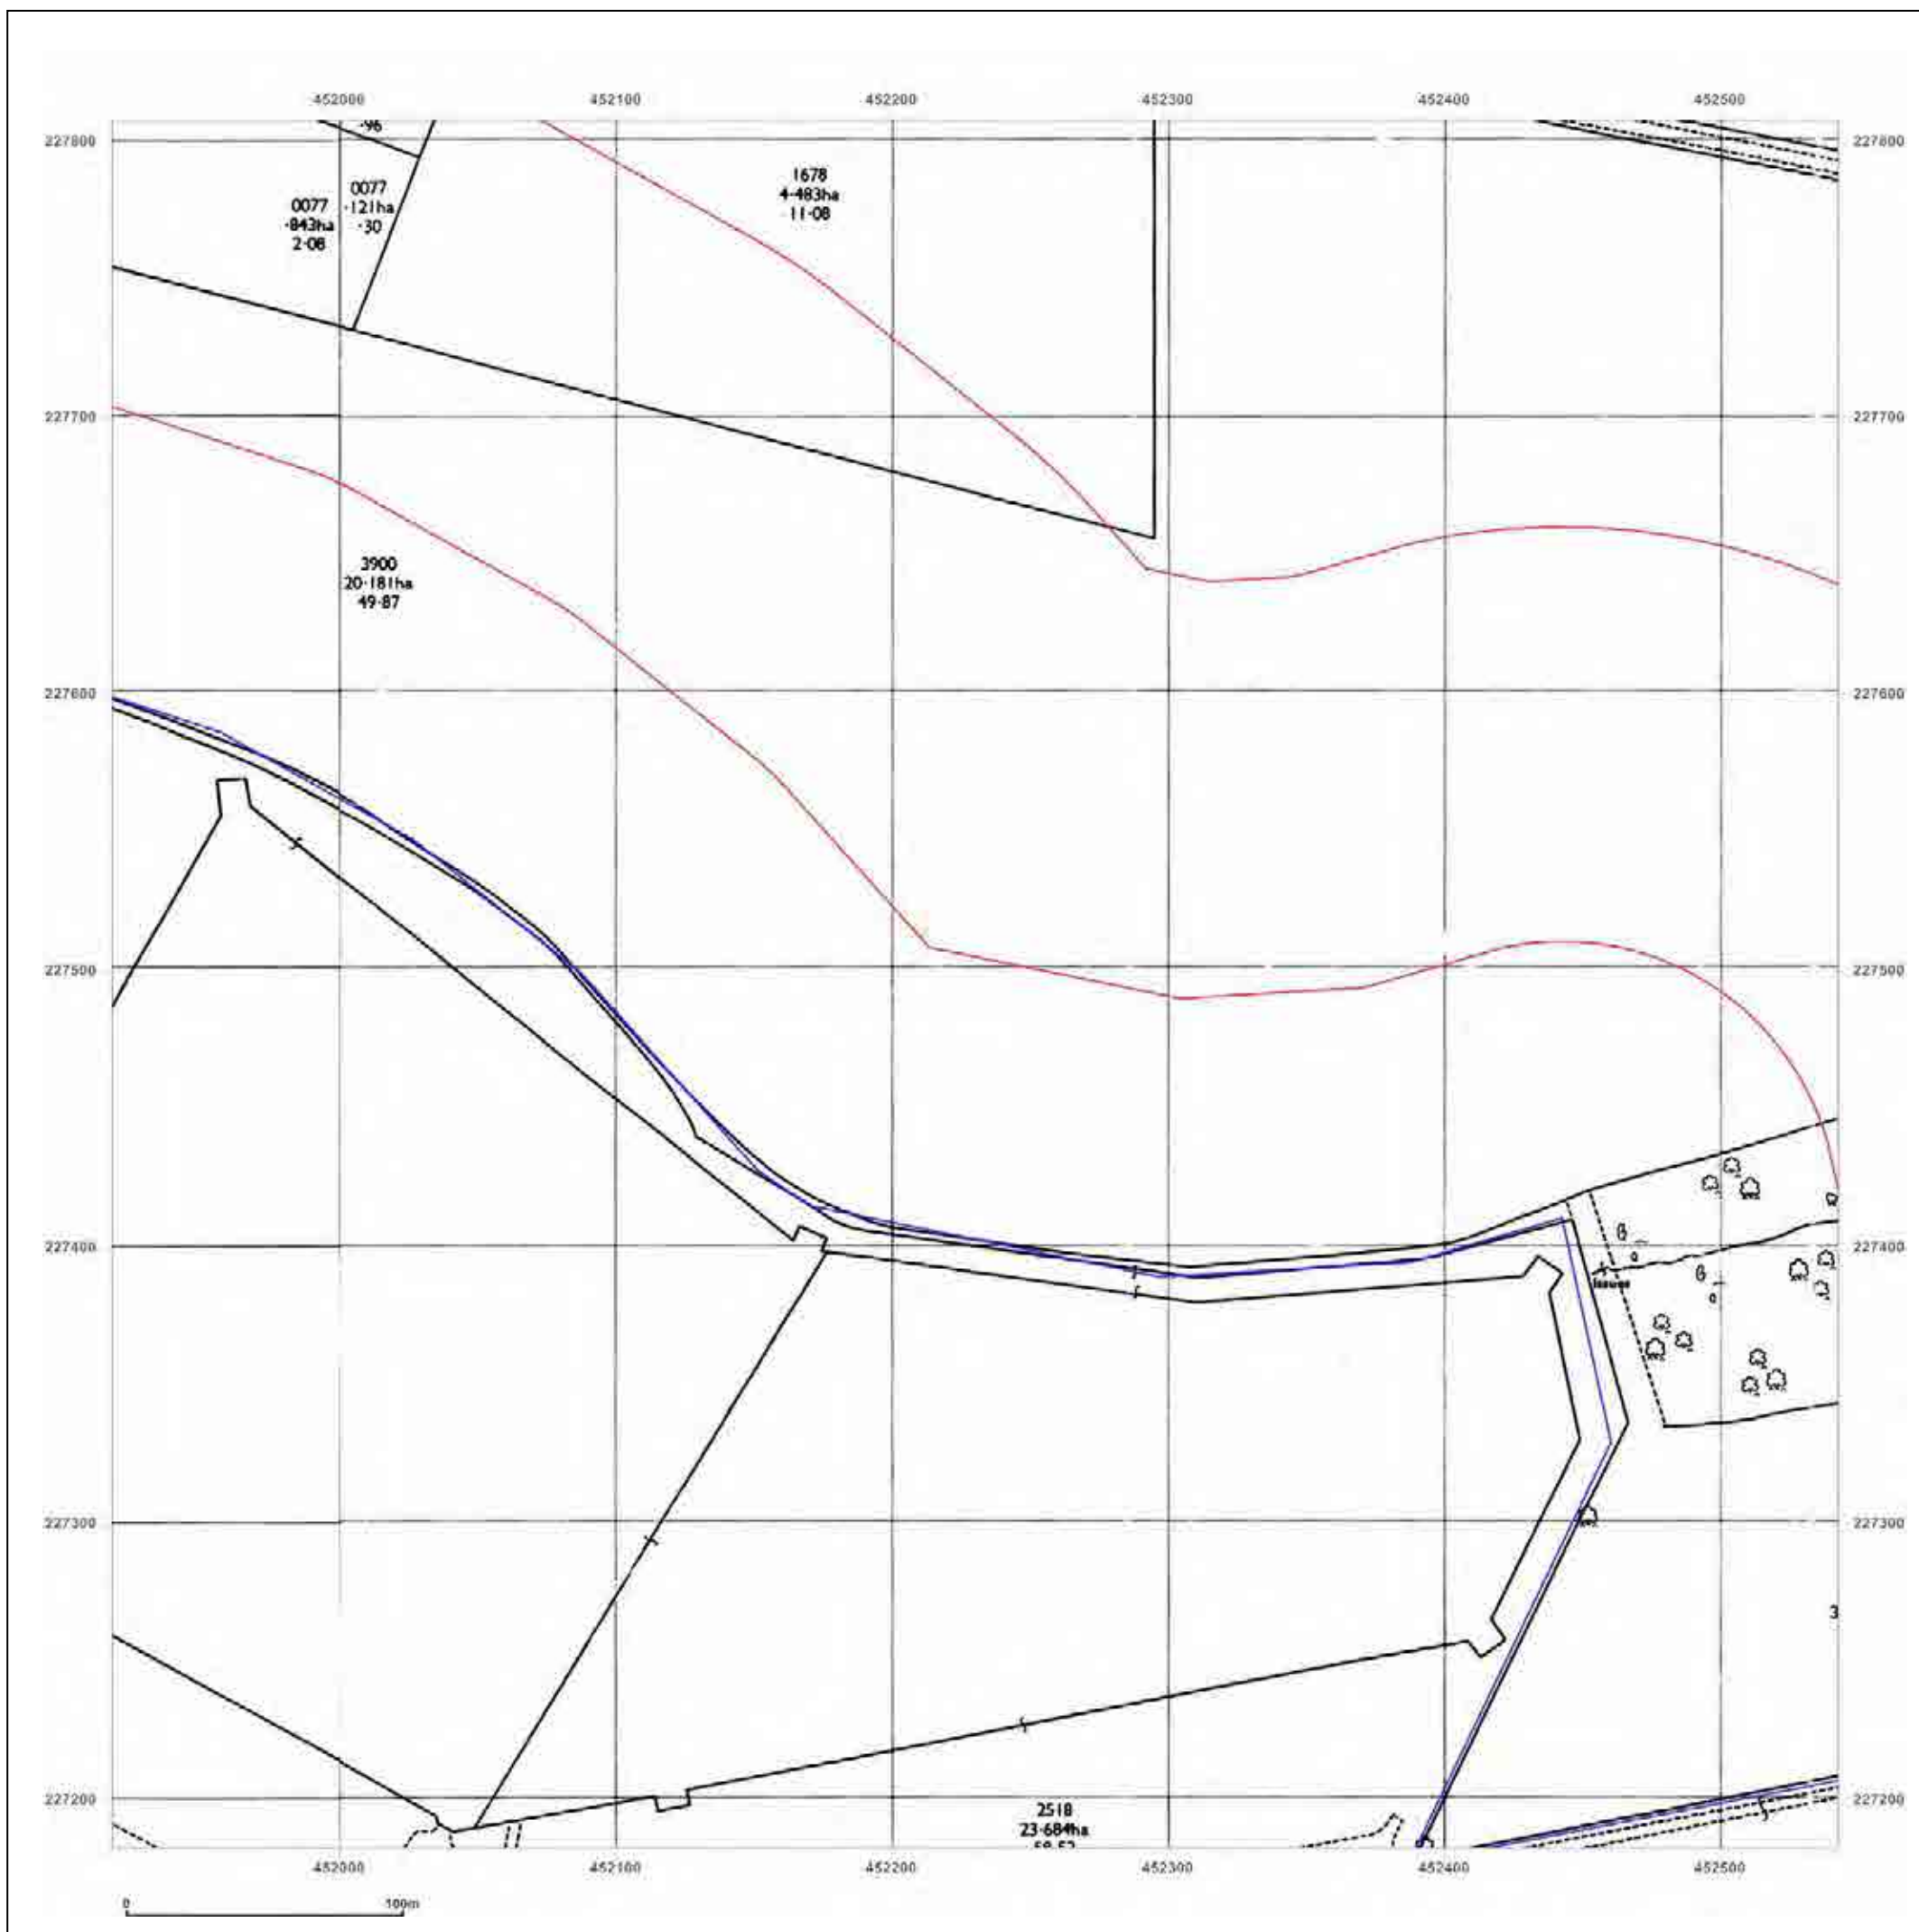

© Crown copyright and database rights 2015 Ordnance Survey 100035207

Production date: 04 September 2017

To view map legend click here [Legend](#)

Site Details:

HEYFORD PARK HOUSE, 52
HEYFORD PARK, CAMP ROAD,
UPPER HEYFORD, OX25 5HD