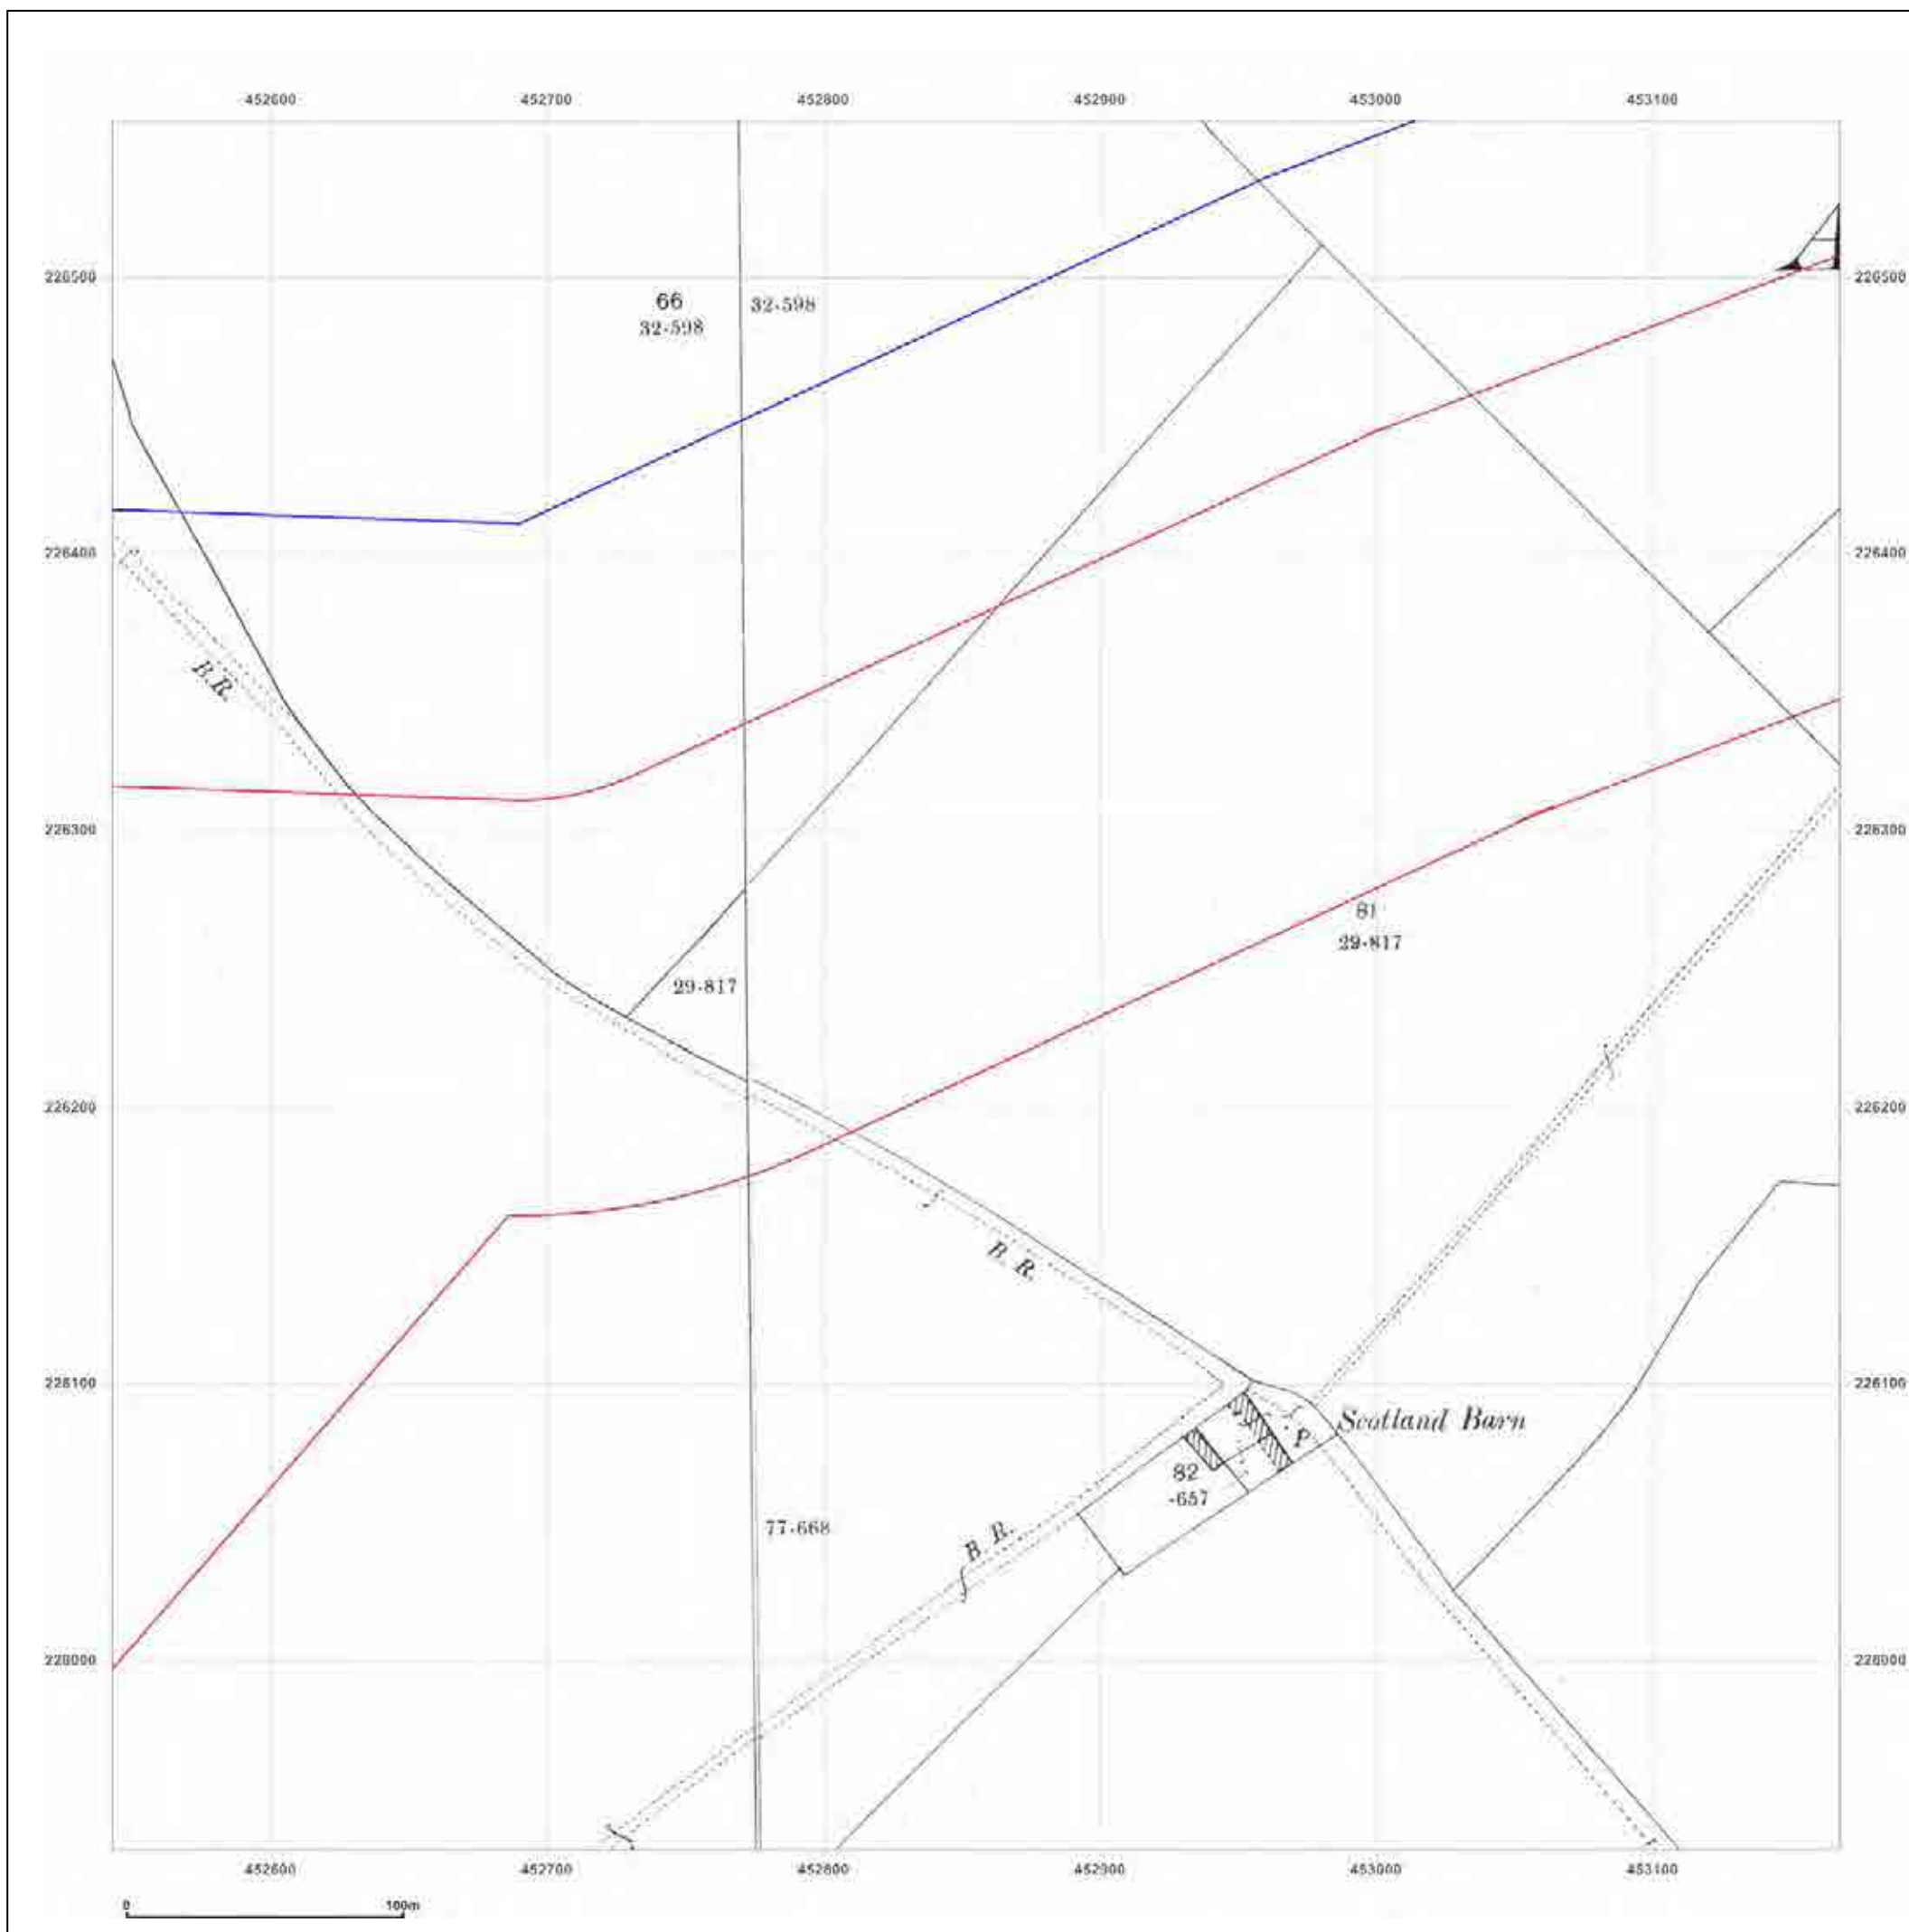

To view map legend click here [Legend](#)

Site Details:

HEYFORD PARK HOUSE, 52
HEYFORD PARK, CAMP ROAD,
UPPER HEYFORD, OX25 5HD

Client Ref: Heyford_Park
Report Ref: GS-4227860_LS_6_3
Grid Ref: 452855, 226244