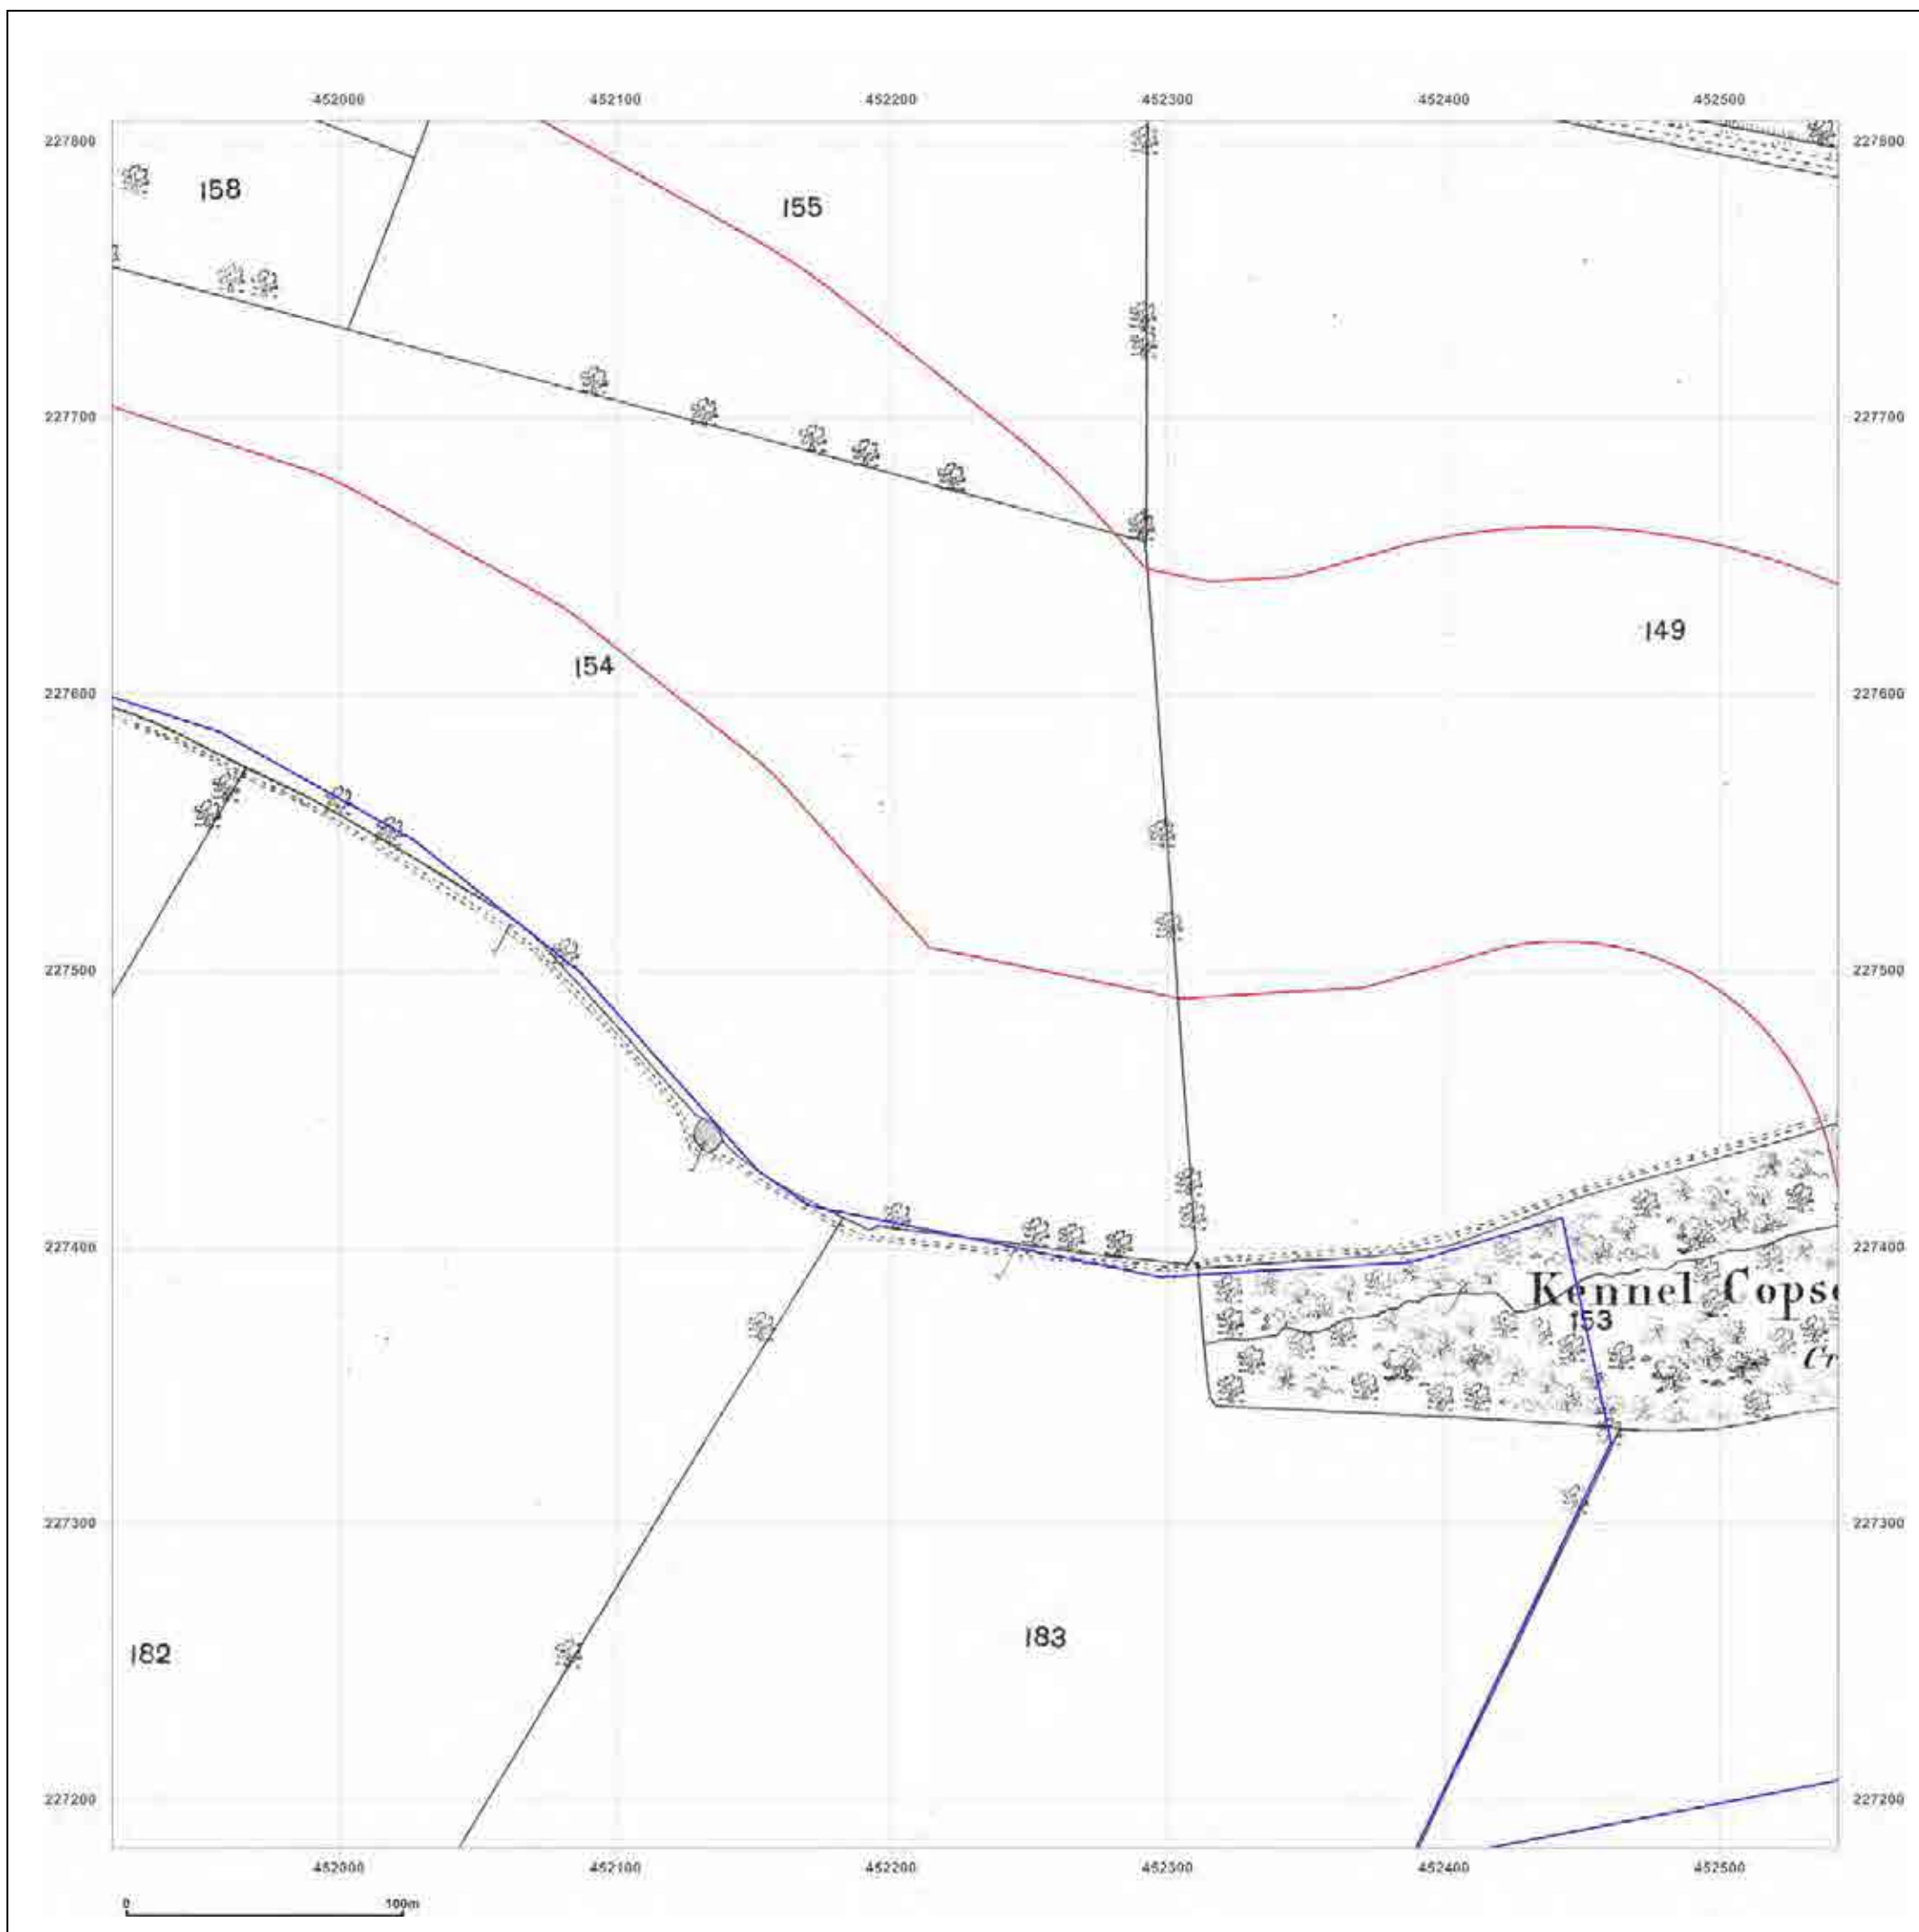

© Crown copyright and database rights 2015 Ordnance Survey 100035207

Production date: 04 September 2017

To view map legend click here [Legend](#)

Site Details:

HEYFORD PARK HOUSE, 52
HEYFORD PARK, CAMP ROAD,
UPPER HEYFORD, OX25 5HD