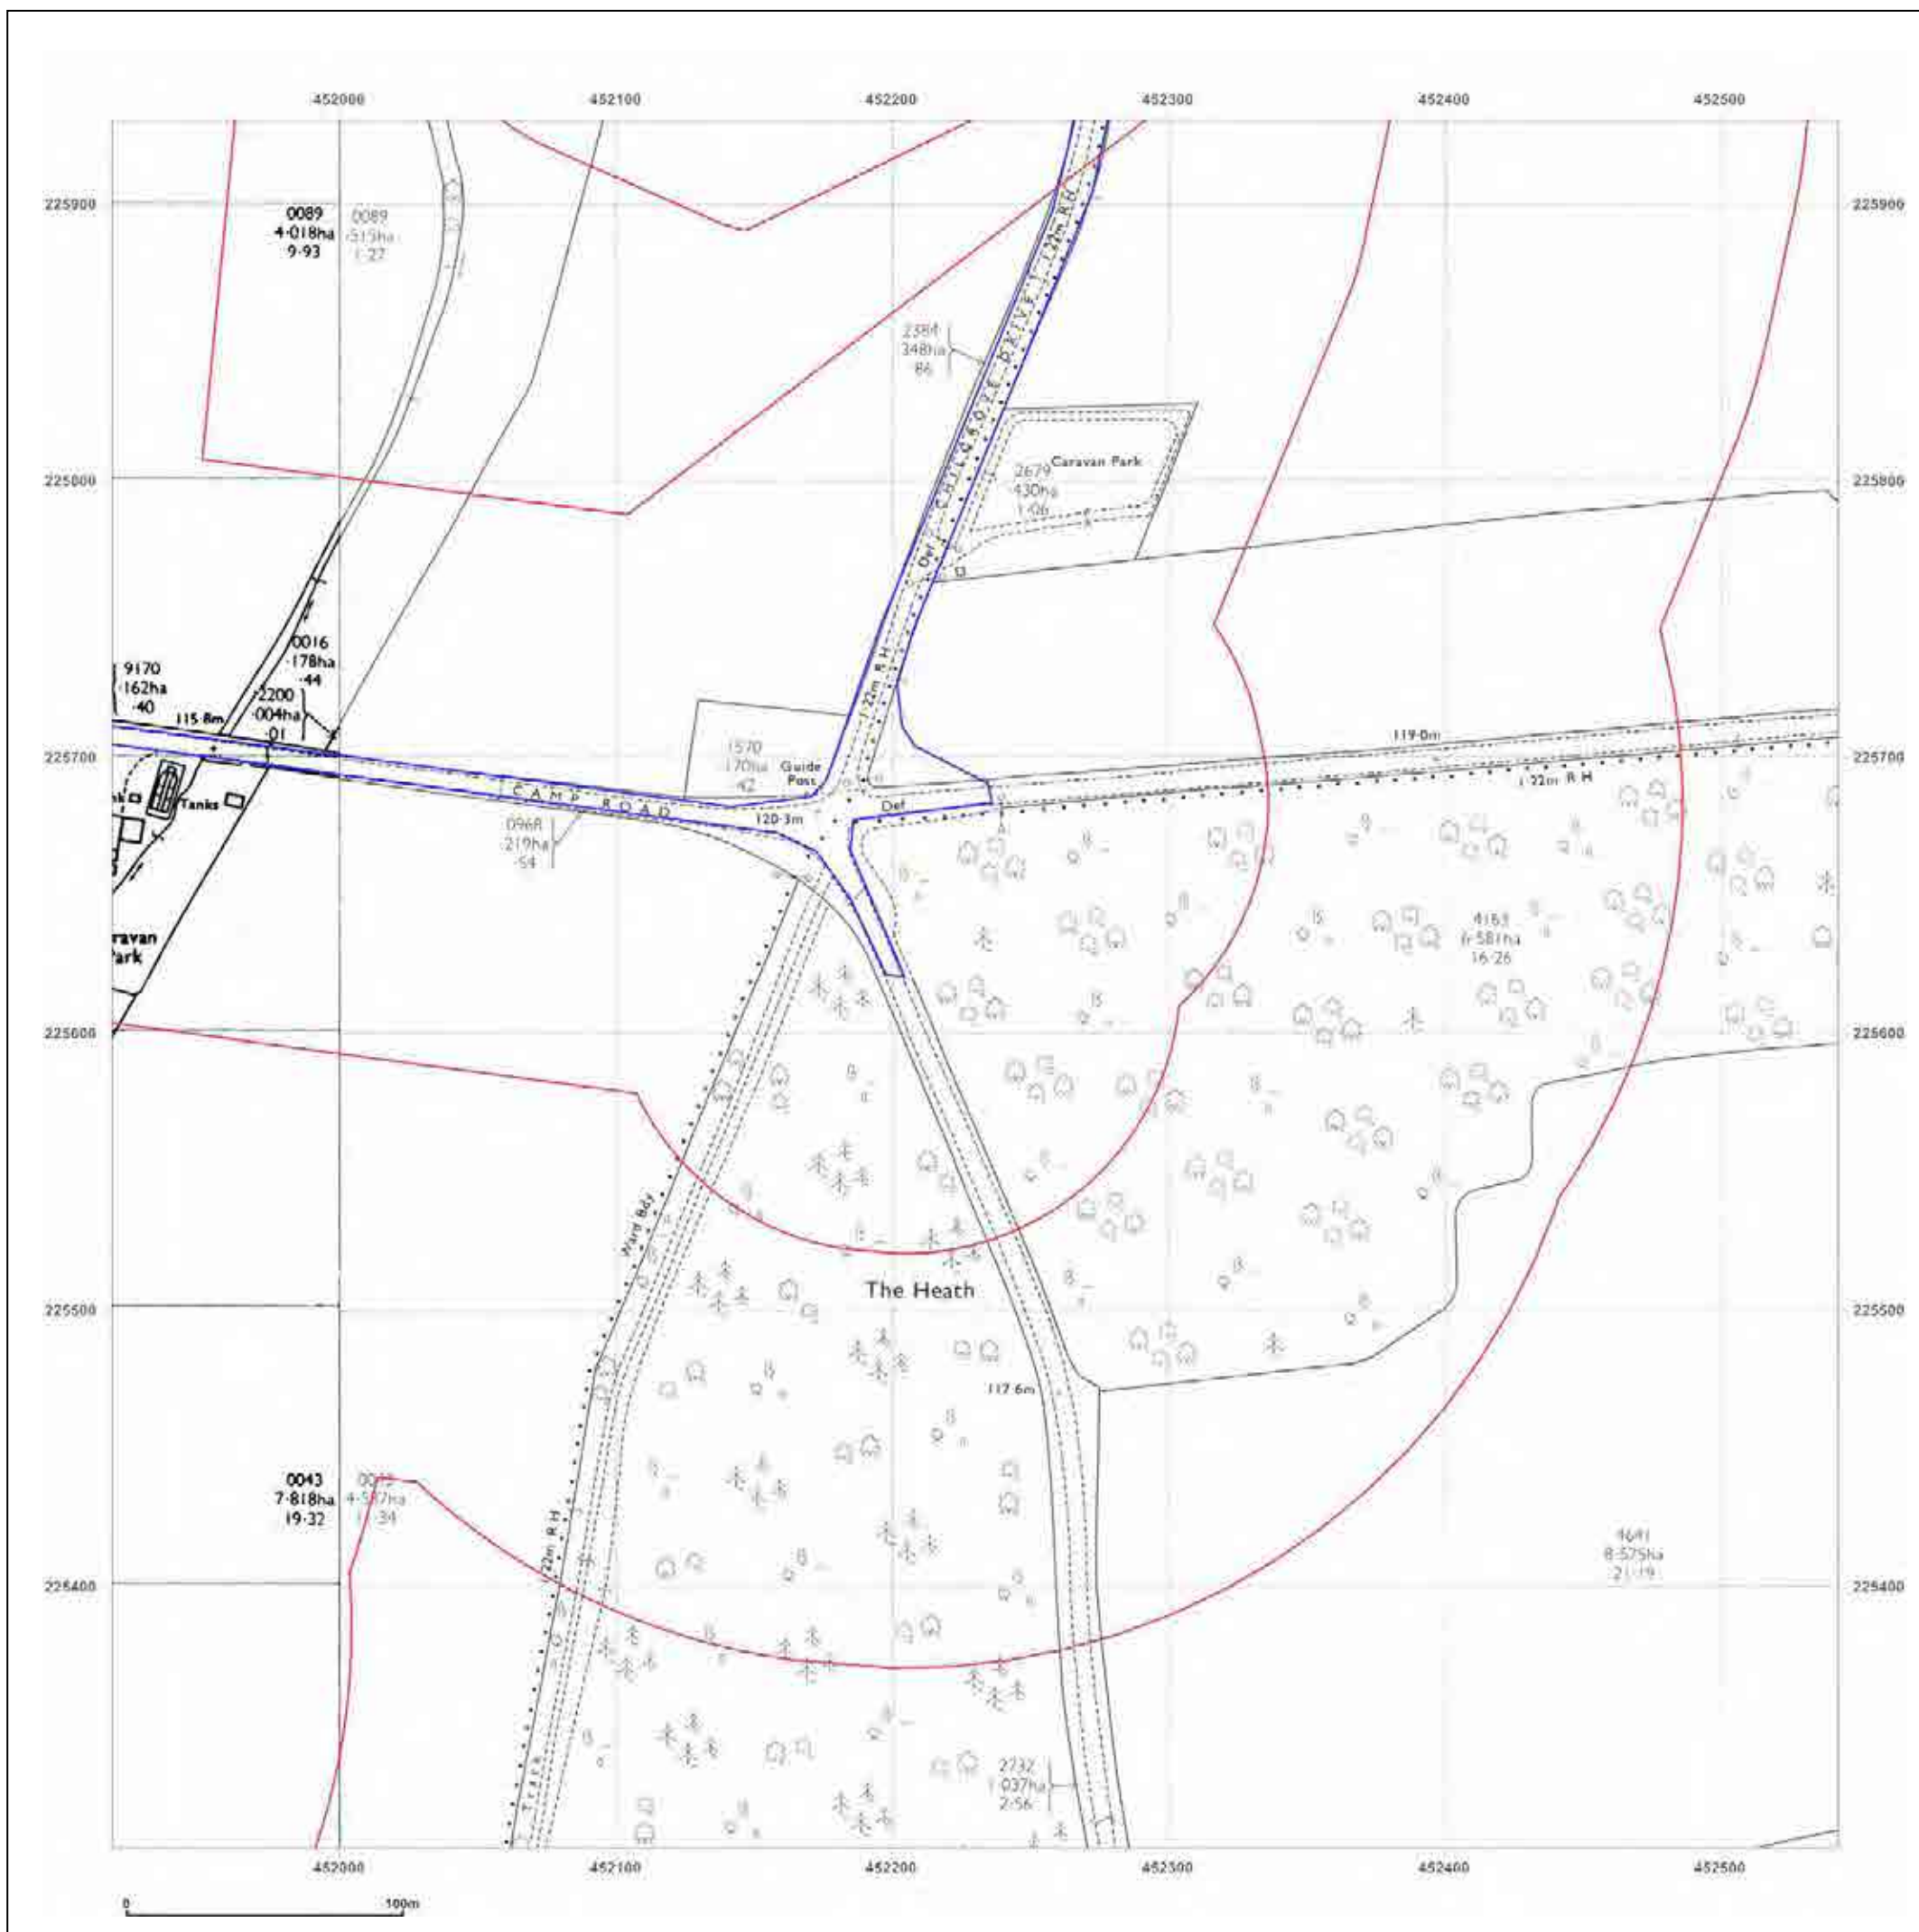

Produced by
Groundsure Insights
T: 08444 159000
E: info@groundsure.com
W: www.groundsure.com

© Crown copyright and database rights 2015 Ordnance Survey 100035207

Production date: 04 September 2017

To view map legend click here [Legend](#)