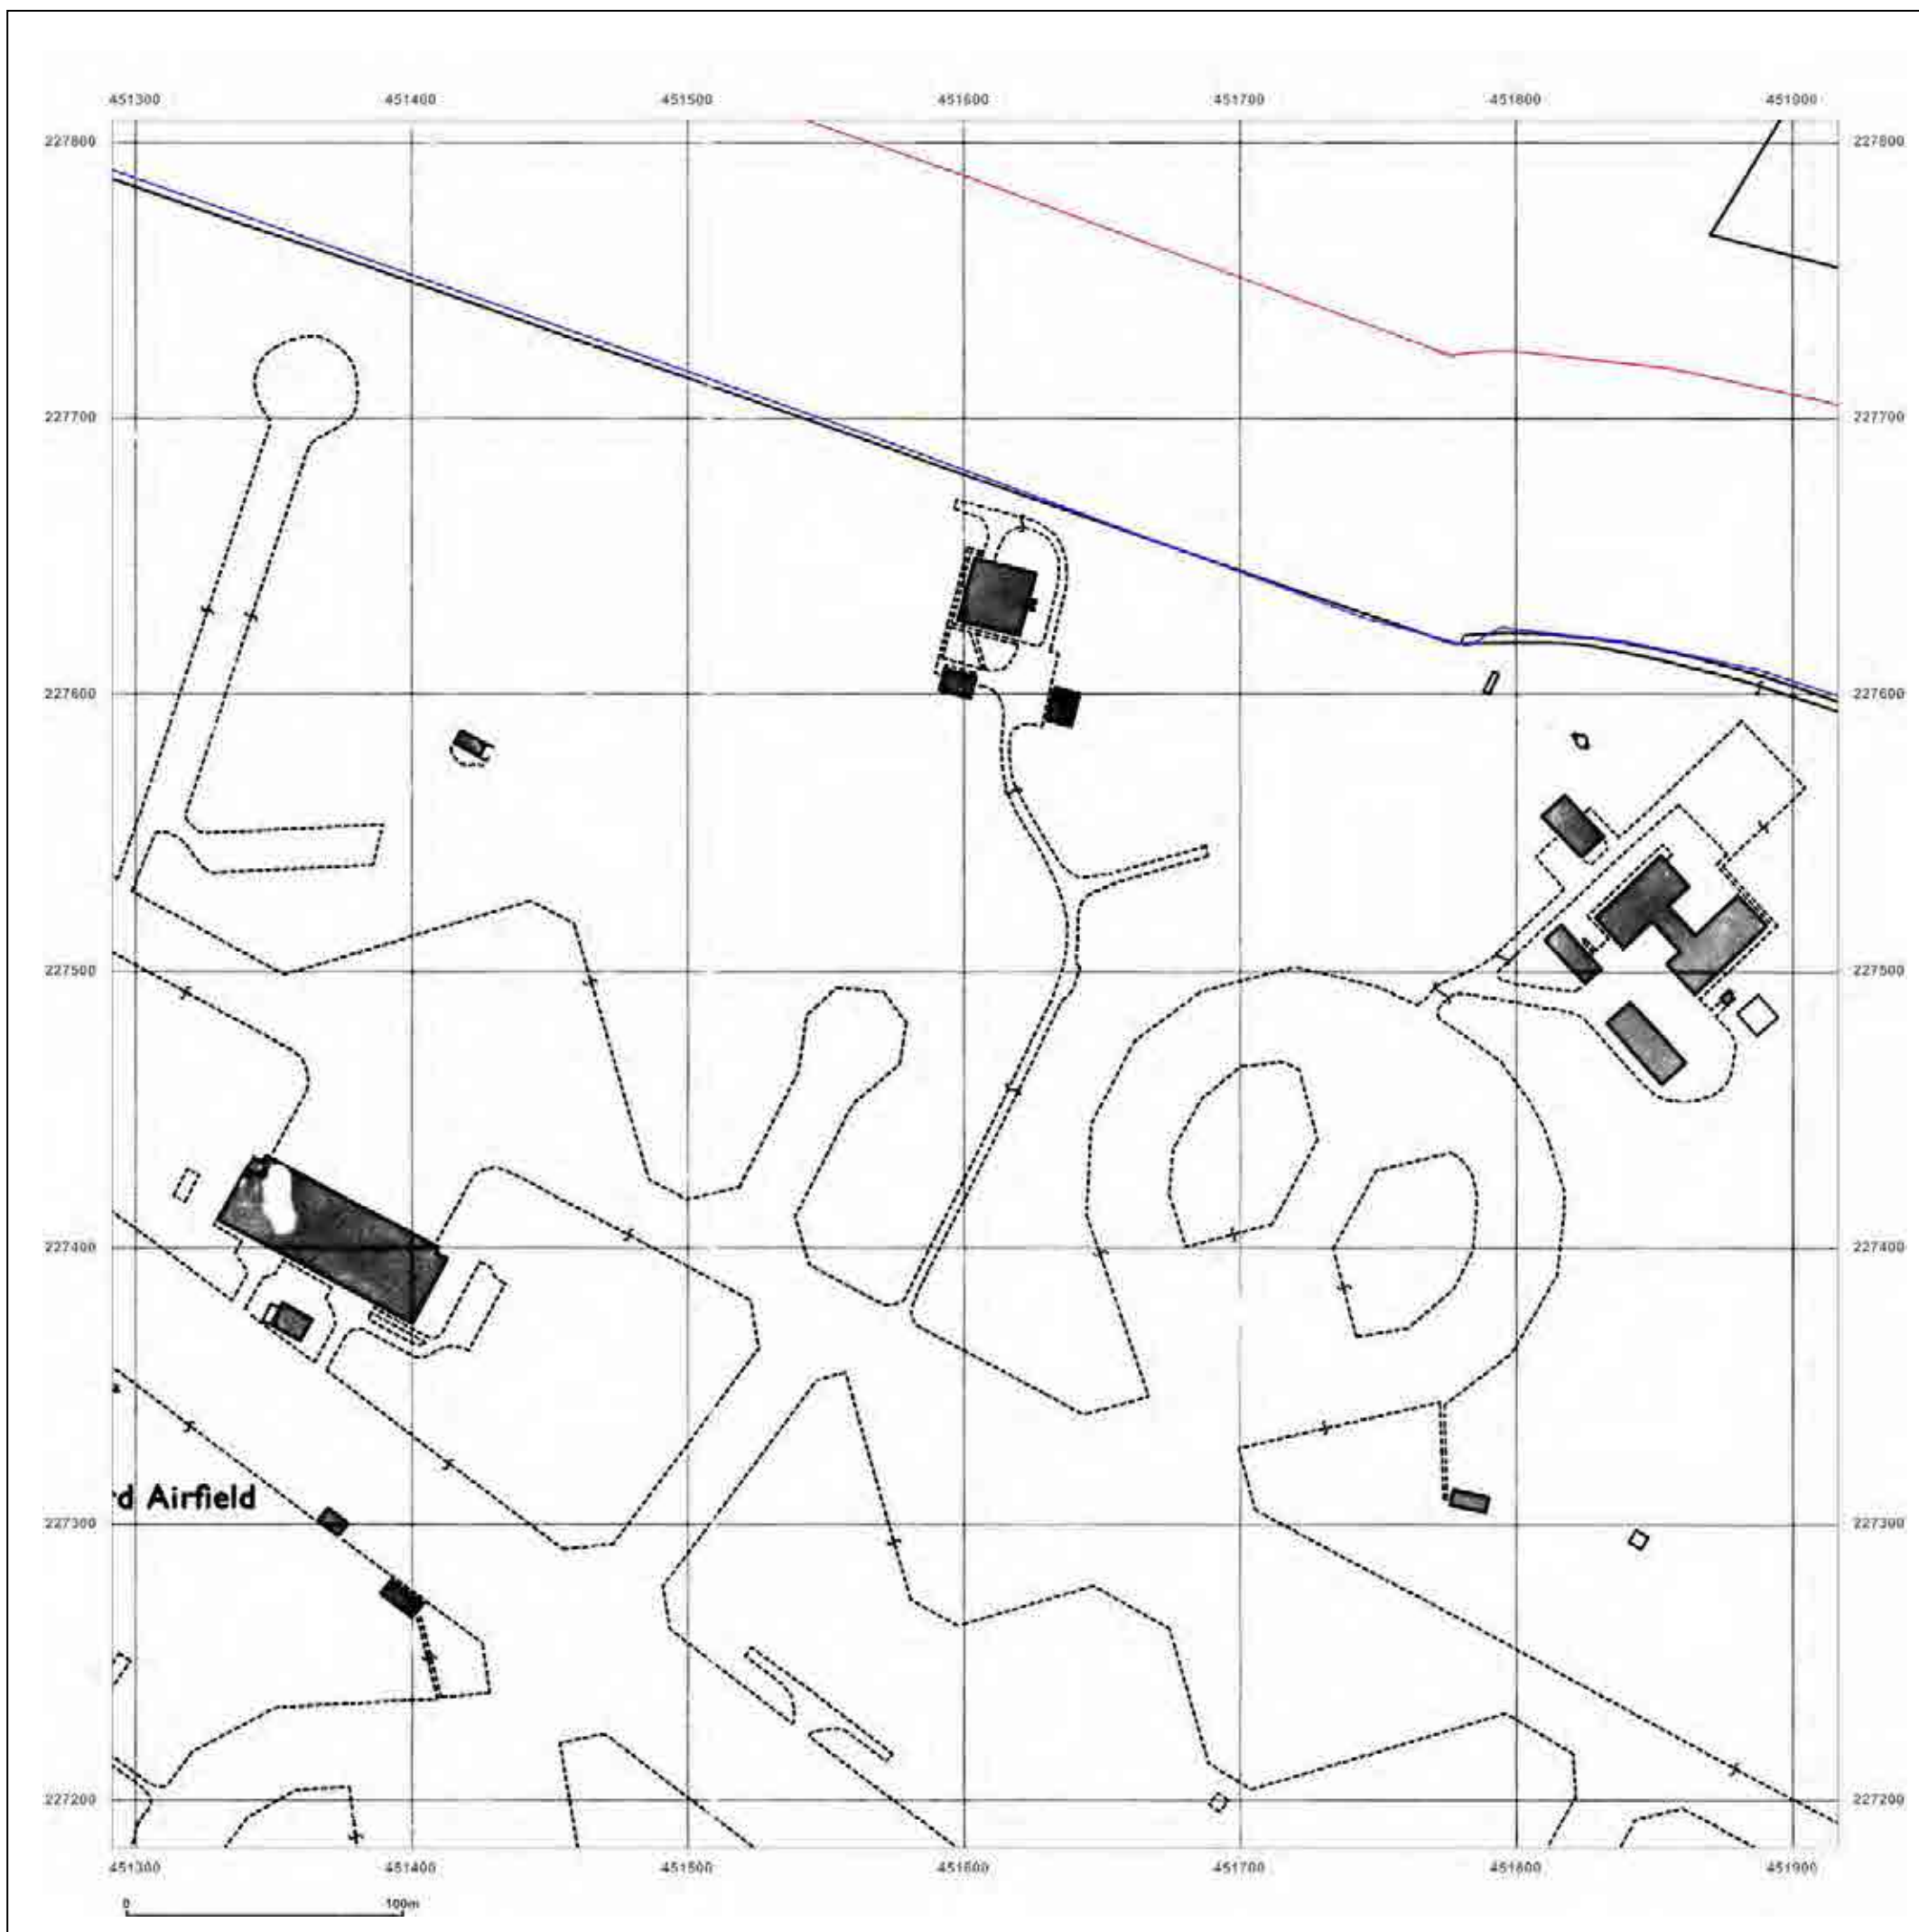

Site Details:

HEYFORD PARK HOUSE, 52
HEYFORD PARK, CAMP ROAD,
UPPER HEYFORD, OX25 5HD

Client Ref: Heyford_Park
Report Ref: GS-4227860_LS_4_5
Grid Ref: 451604, 227495

Map Name: National Grid

Map date: 1976

Scale: 1:2,500

Printed at: 1:2,500

Surveyed N/A
Revised N/A
Edition N/A
Copyright N/A
Levelled N/A

Produced by
Groundsure Insights
T: 08444 159000
E: info@groundsure.com
W: www.groundsure.com

© Crown copyright and database rights 2015 Ordnance Survey 100035207

Production date: 04 September 2017

To view map legend click here [Legend](#)