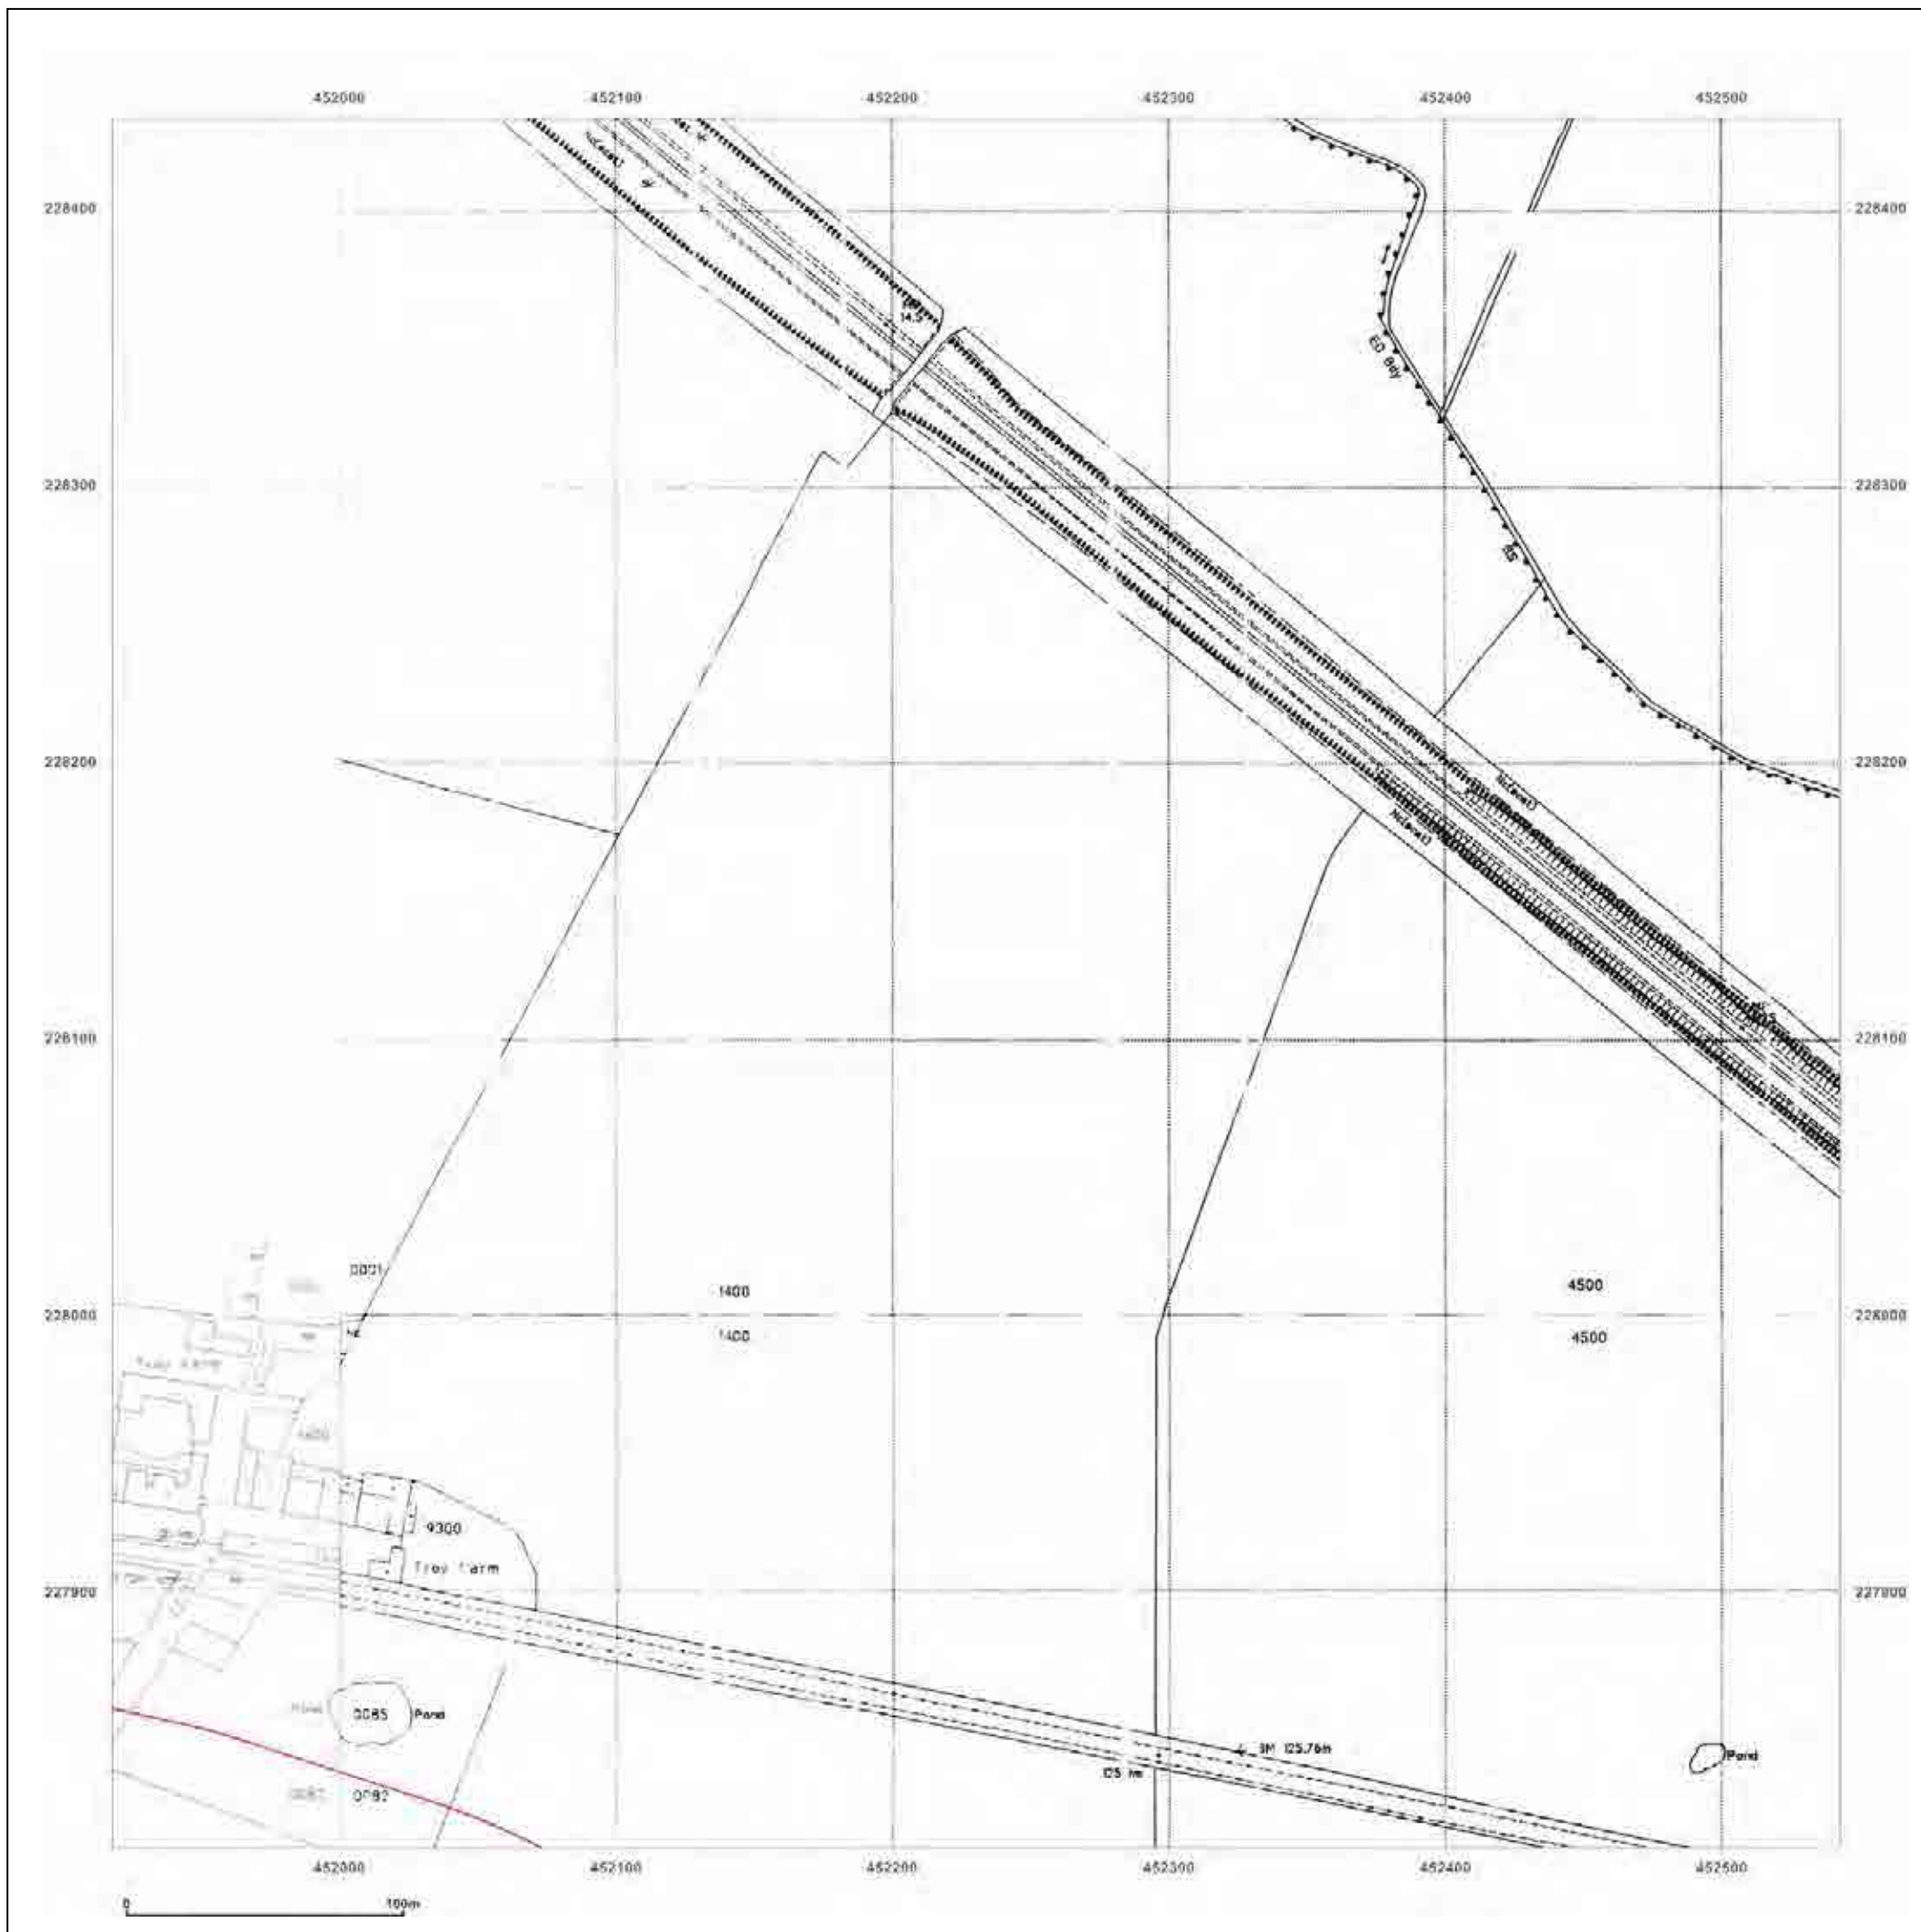

Production date: 04 September 2017

To view map legend click here [Legend](#)

Site Details:

HEYFORD PARK HOUSE, 52
HEYFORD PARK, CAMP ROAD,
UPPER HEYFORD, OX25 5HD

Client Ref: Heyford_Park
Report Ref: GS-4227860_LS_6_3
Grid Ref: 452855, 226244