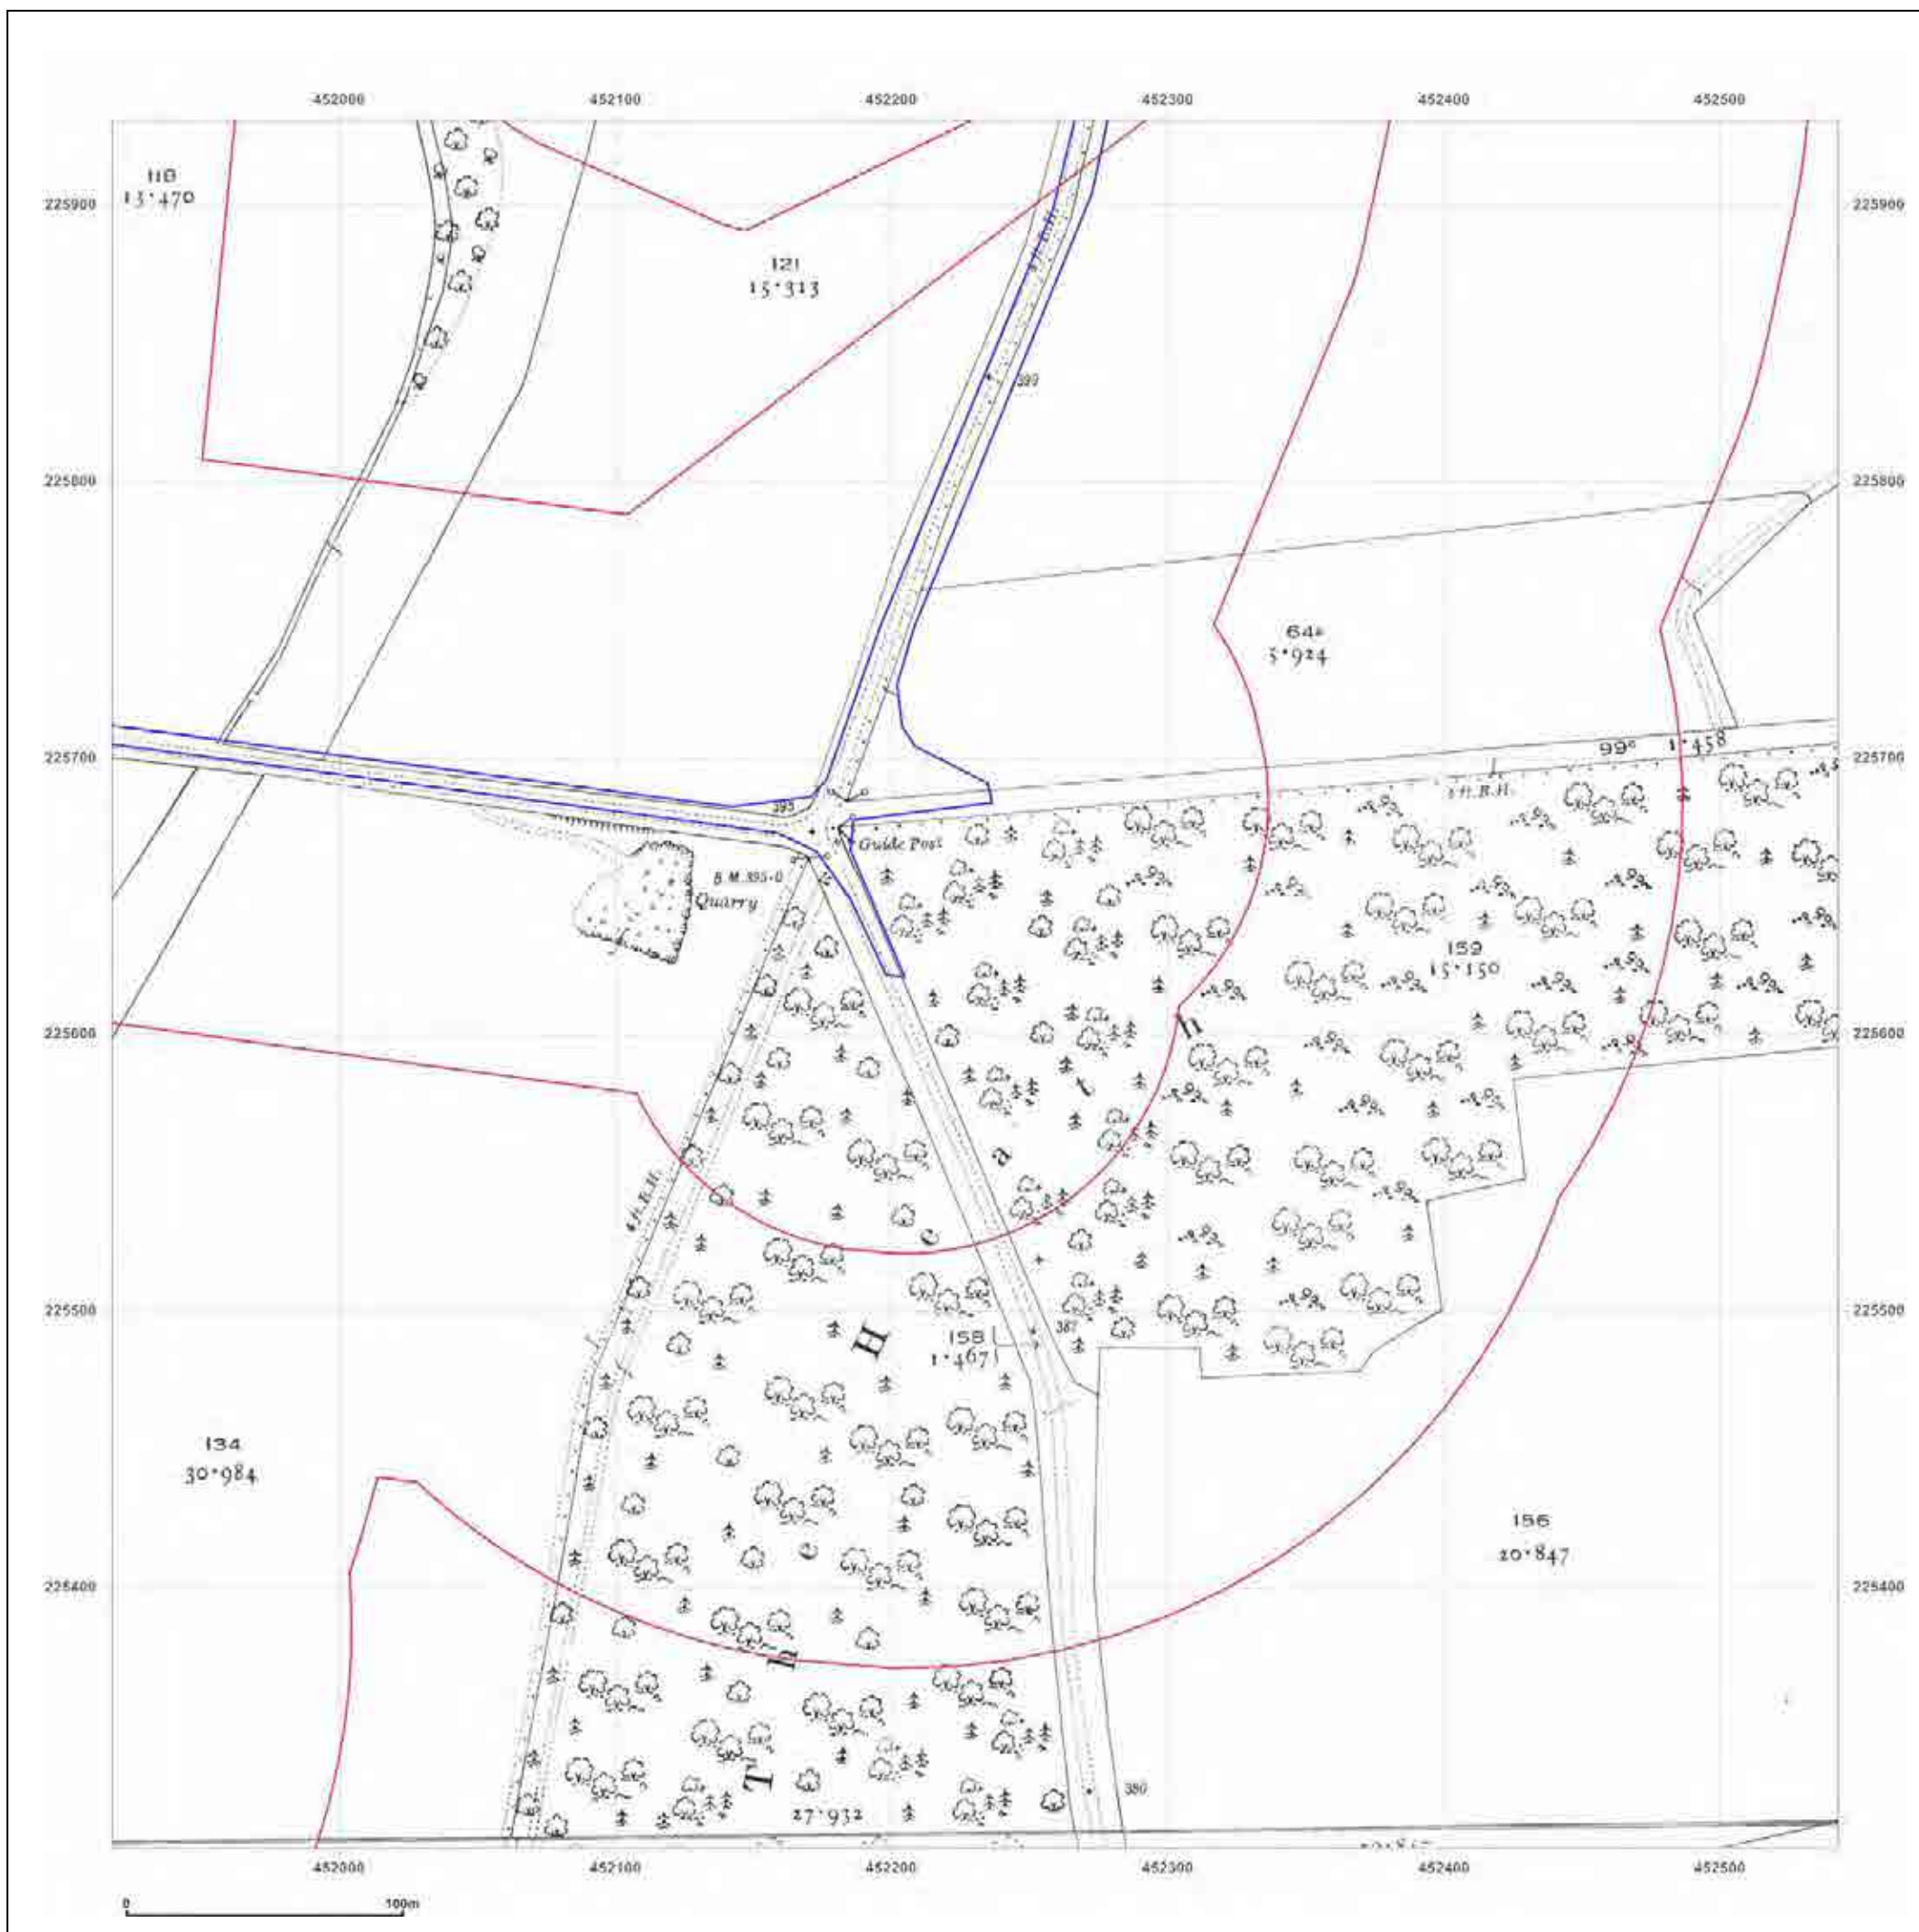

Site Details:

HEYFORD PARK HOUSE, 52
HEYFORD PARK, CAMP ROAD,
UPPER HEYFORD, OX25 5HD

Client Ref: Heyford_Park
Report Ref: GS-4227860_LS_5_2
Grid Ref: 452230, 225618

Map Name: County Series

Map date: 1922

Scale: 1:2,500

Printed at: 1:2,500

Surveyed 1922
Revised 1922
Edition N/A
Copyright N/A
Levelled N/A

Surveyed 1922
Revised 1922
Edition N/A
Copyright N/A
Levelled N/A

Produced by
Groundsure Insights
T: 08444 159000
E: info@groundsure.com
W: www.groundsure.com

© Crown copyright and database rights 2015 Ordnance Survey 100035207

Production date: 04 September 2017

To view map legend click here [Legend](#)