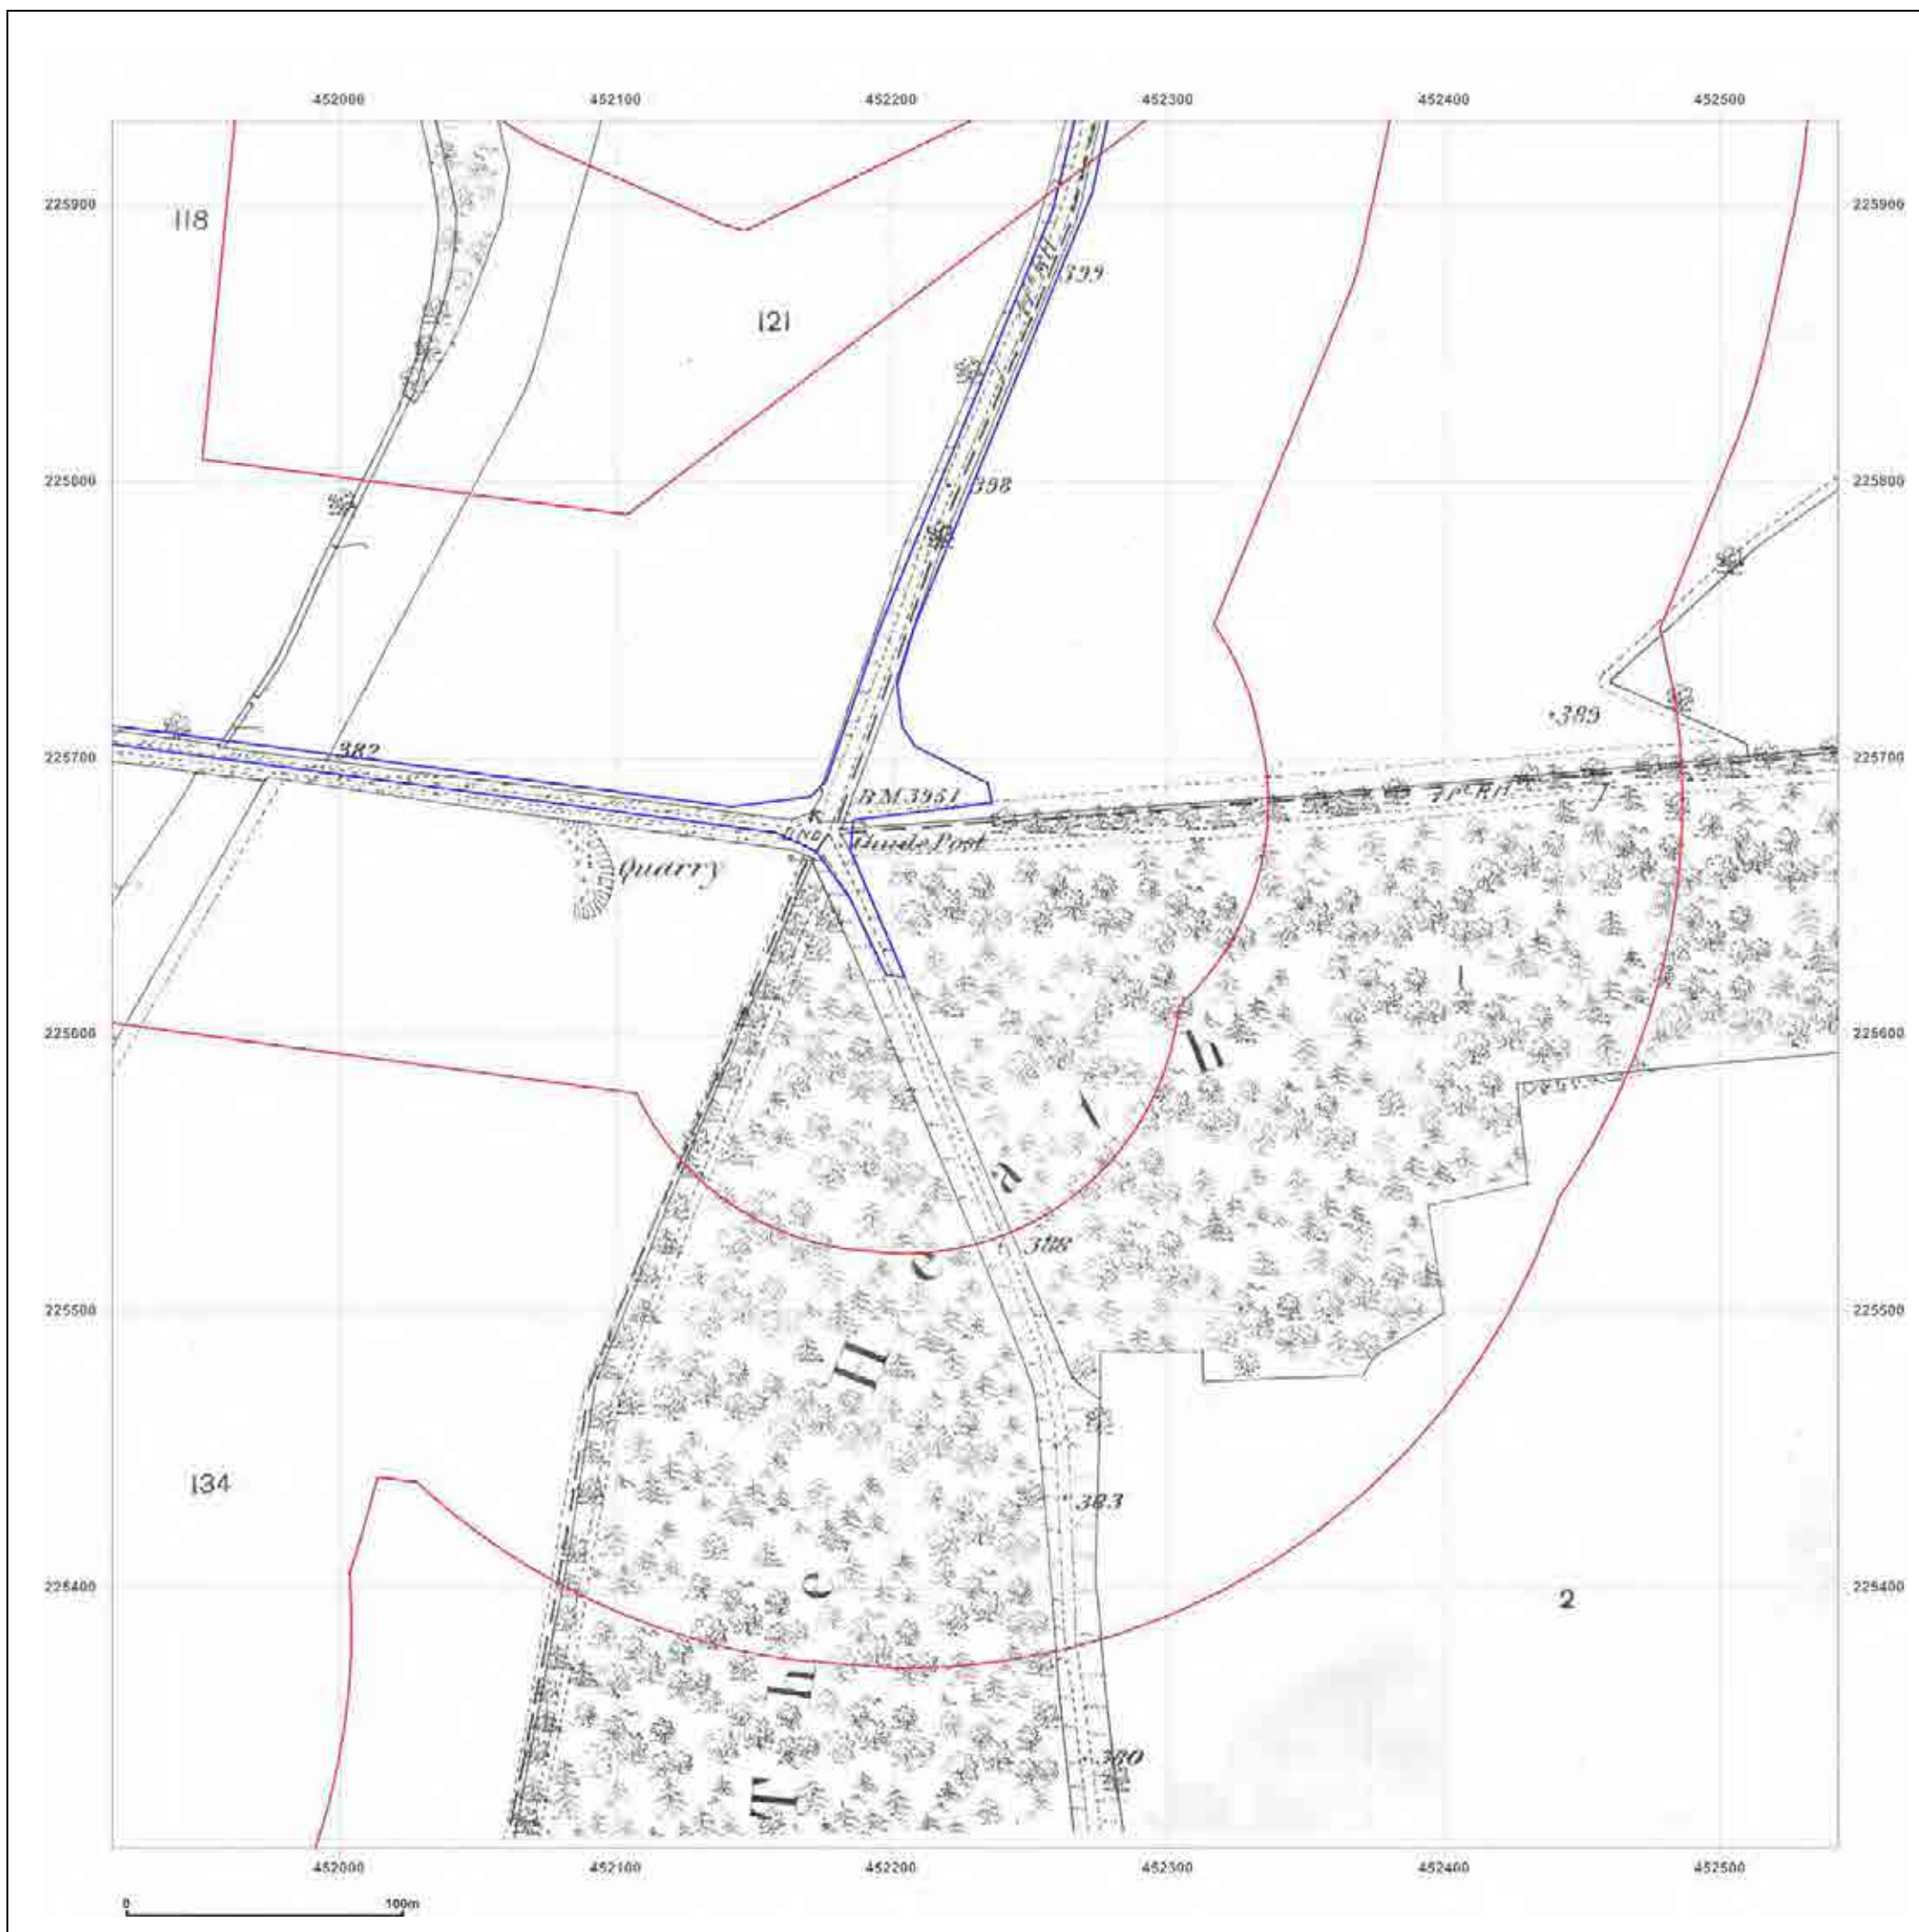

Produced by
Groundsure Insights
T: 08444 159000
E: info@groundsure.com
W: www.groundsure.com

© Crown copyright and database rights 2015 Ordnance Survey 100035207

Production date: 04 September 2017

To view map legend click here [Legend](#)