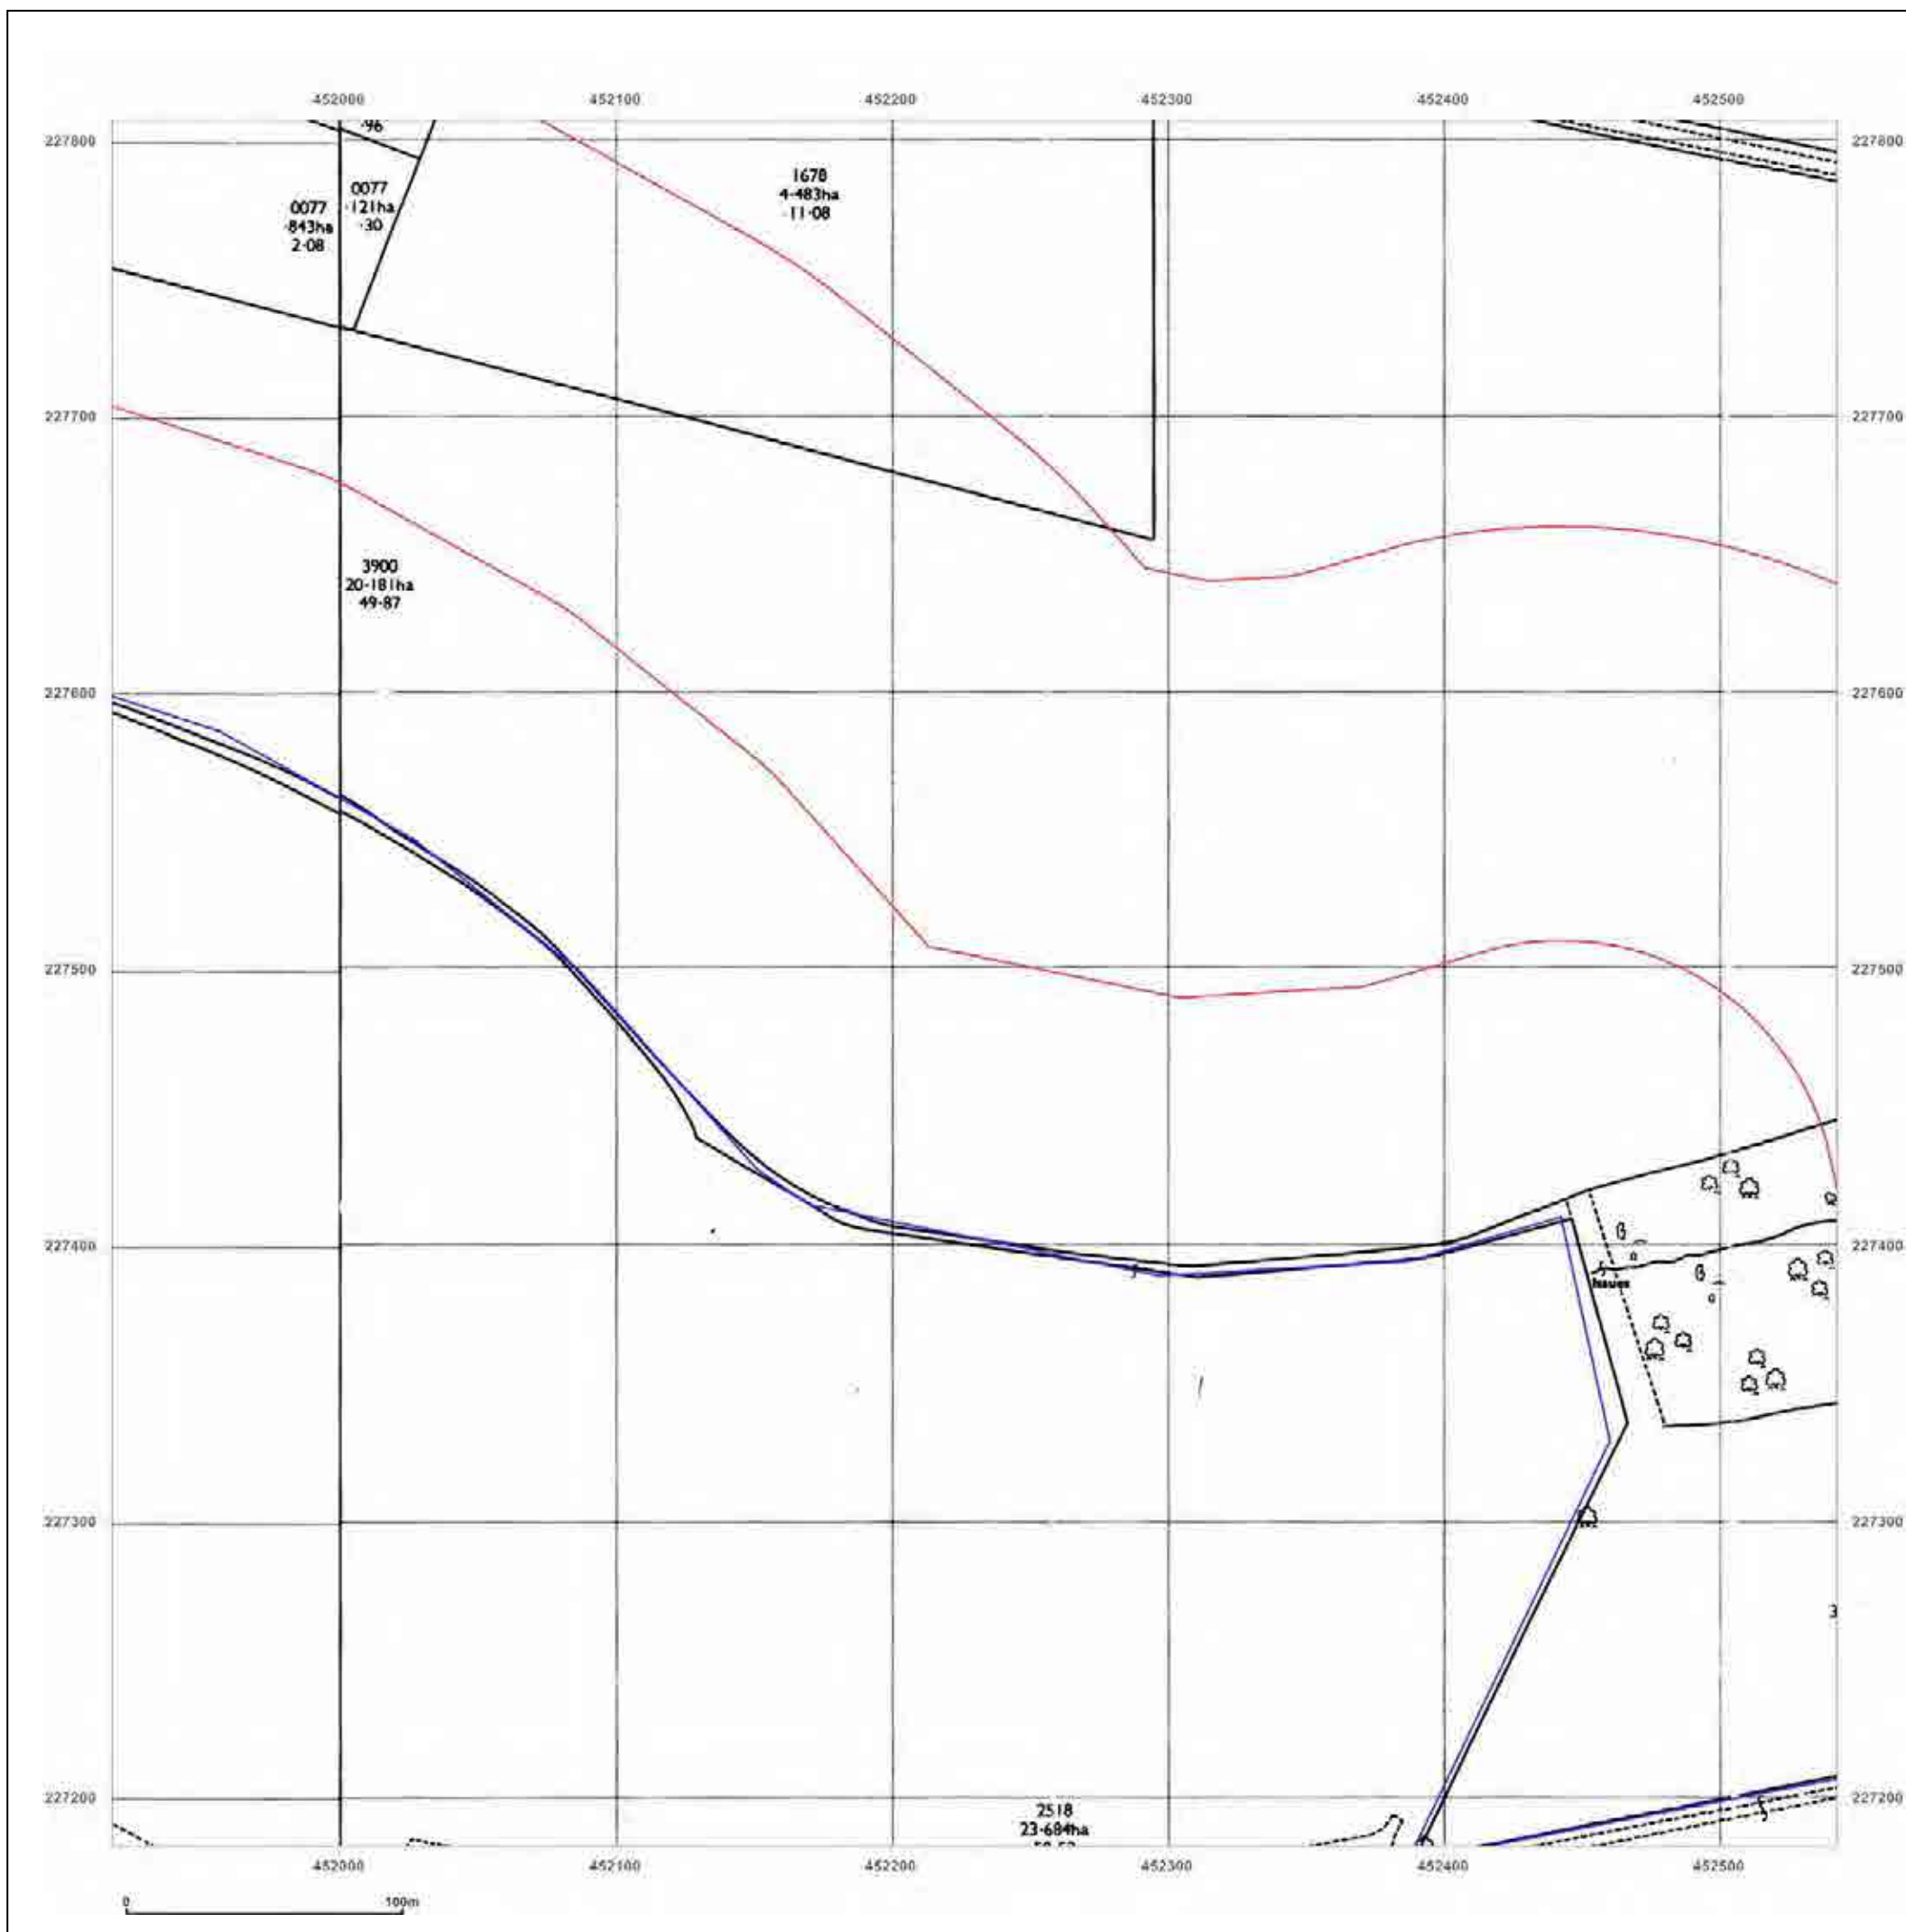

Production date: 04 September 2017

To view map legend click here [Legend](#)

Site Details:

HEYFORD PARK HOUSE, 52
HEYFORD PARK, CAMP ROAD,
UPPER HEYFORD, OX25 5HD

Client Ref: Heyford_Park
Report Ref: GS-4227860_LS_5_5
Grid Ref: 452230, 227495