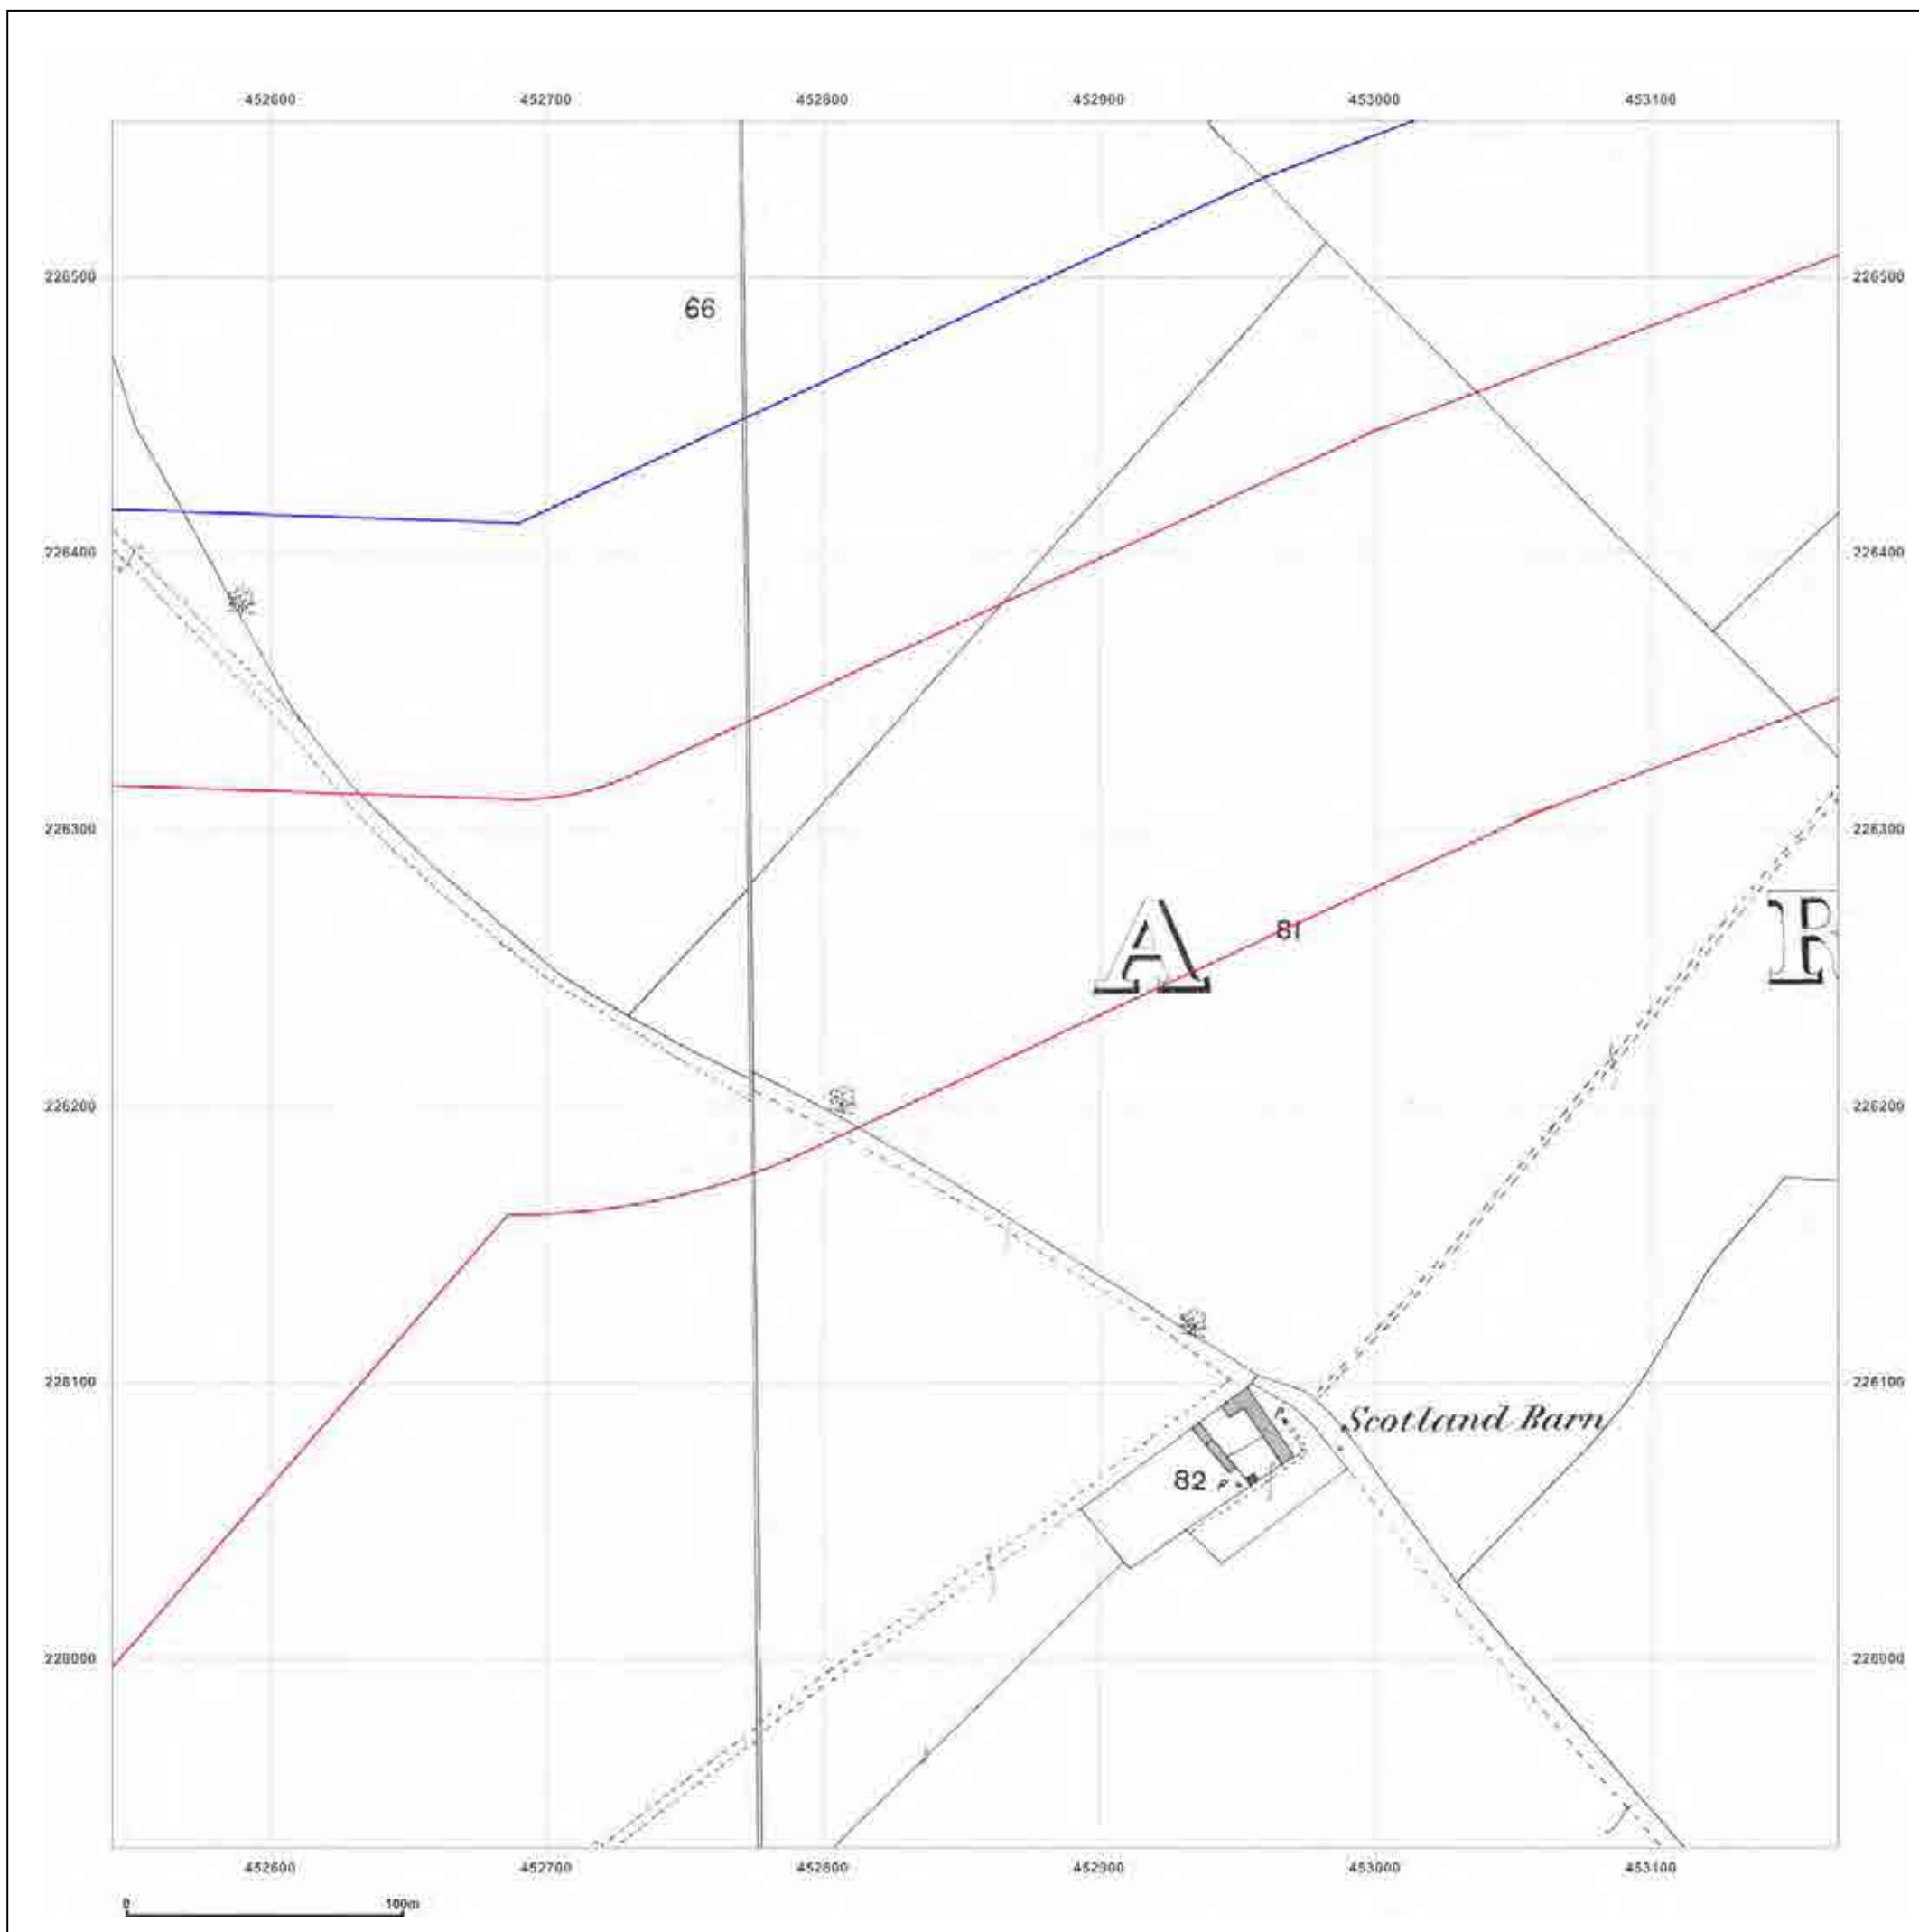

Site Details:

HEYFORD PARK HOUSE, 52
HEYFORD PARK, CAMP ROAD,
UPPER HEYFORD, OX25 5HD

Client Ref: Heyford_Park
Report Ref: GS-4227860_LS_6_3
Grid Ref: 452855, 226244

Map Name: County Series

Map date: 1881

Scale: 1:2,500

Printed at: 1:2,500

Surveyed 1881
Revised 1881
Edition N/A
Copyright N/A
Levelled N/A

Surveyed 1881
Revised 1881
Edition N/A
Copyright N/A
Levelled N/A

Produced by
Groundsure Insights
T: 08444 159000
E: info@groundsure.com
W: www.groundsure.com

© Crown copyright and database rights 2015 Ordnance Survey 100035207

Production date: 04 September 2017

To view map legend click here [Legend](#)