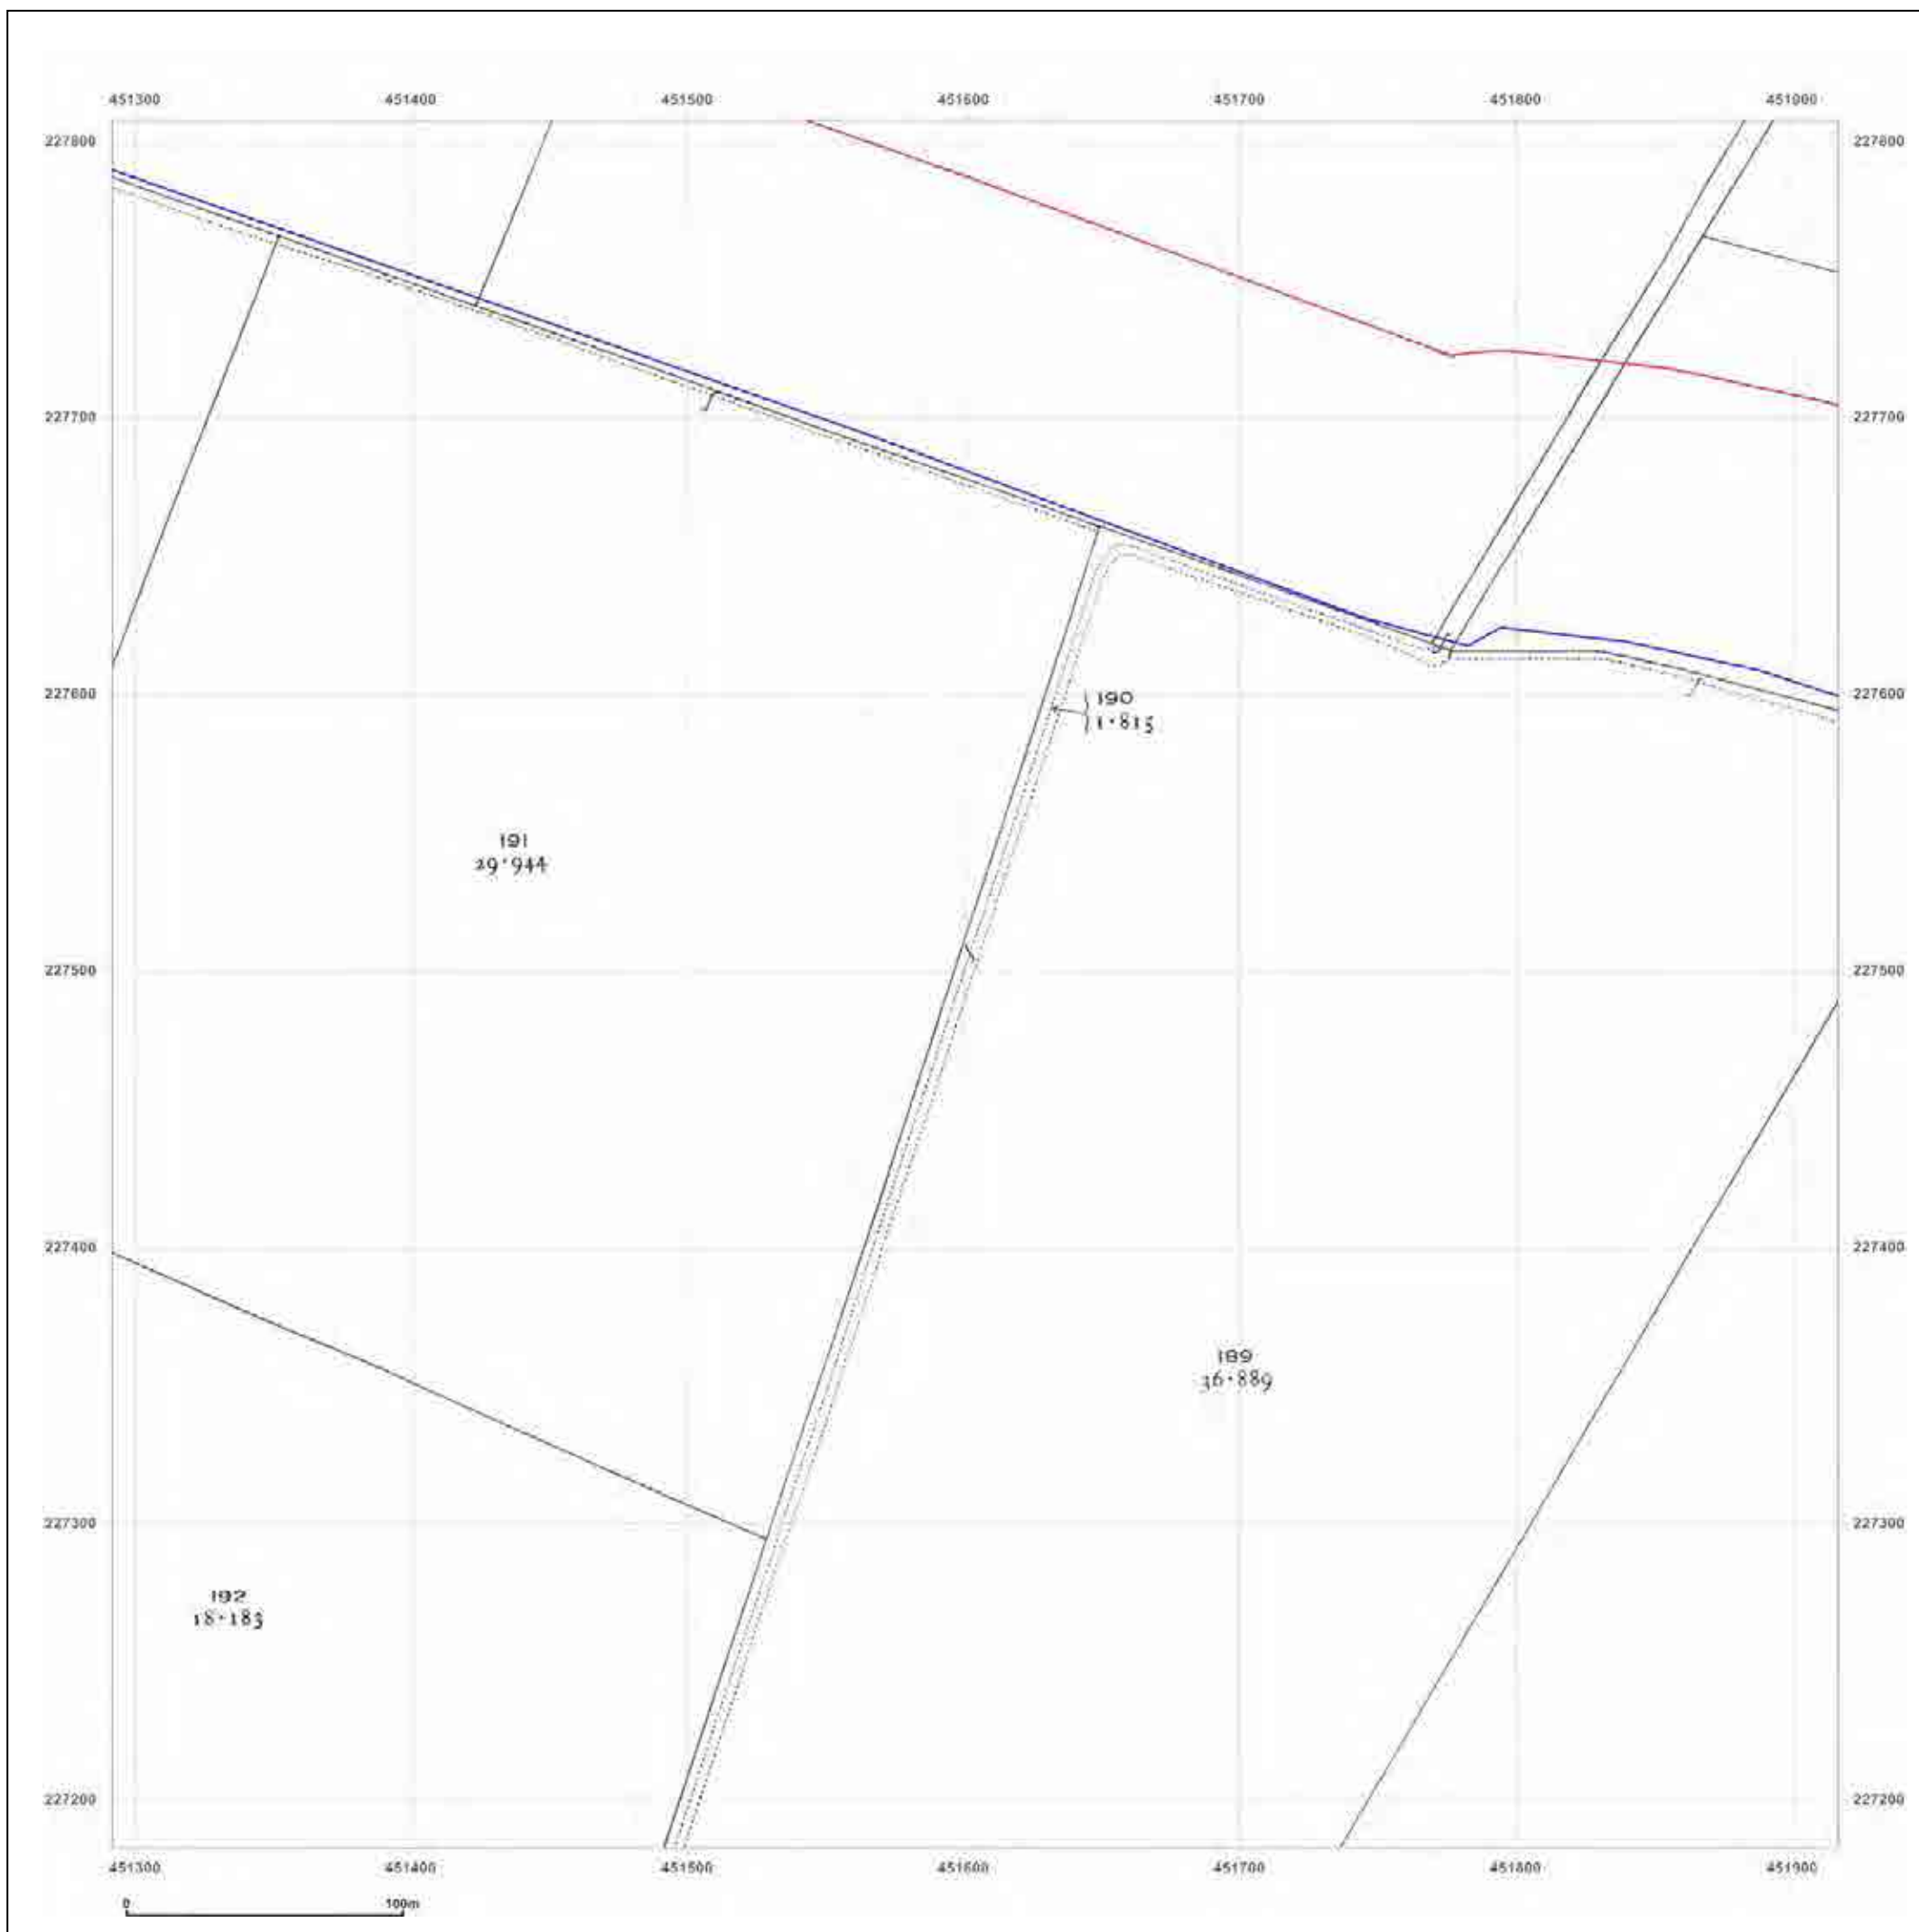

Site Details:

HEYFORD PARK HOUSE, 52
HEYFORD PARK, CAMP ROAD,
UPPER HEYFORD, OX25 5HD

Client Ref: Heyford_Park
Report Ref: GS-4227860_LS_4_5
Grid Ref: 451604, 227495

Map Name: County Series

Map date: 1922

Scale: 1:2,500

Printed at: 1:2,500

Surveyed 1922
Revised 1922
Edition N/A
Copyright N/A
Levelled N/A

Produced by
Groundsure Insights
T: 08444 159000
E: info@groundsure.com
W: www.groundsure.com

© Crown copyright and database rights 2015 Ordnance Survey 100035207

Production date: 04 September 2017

To view map legend click here [Legend](#)