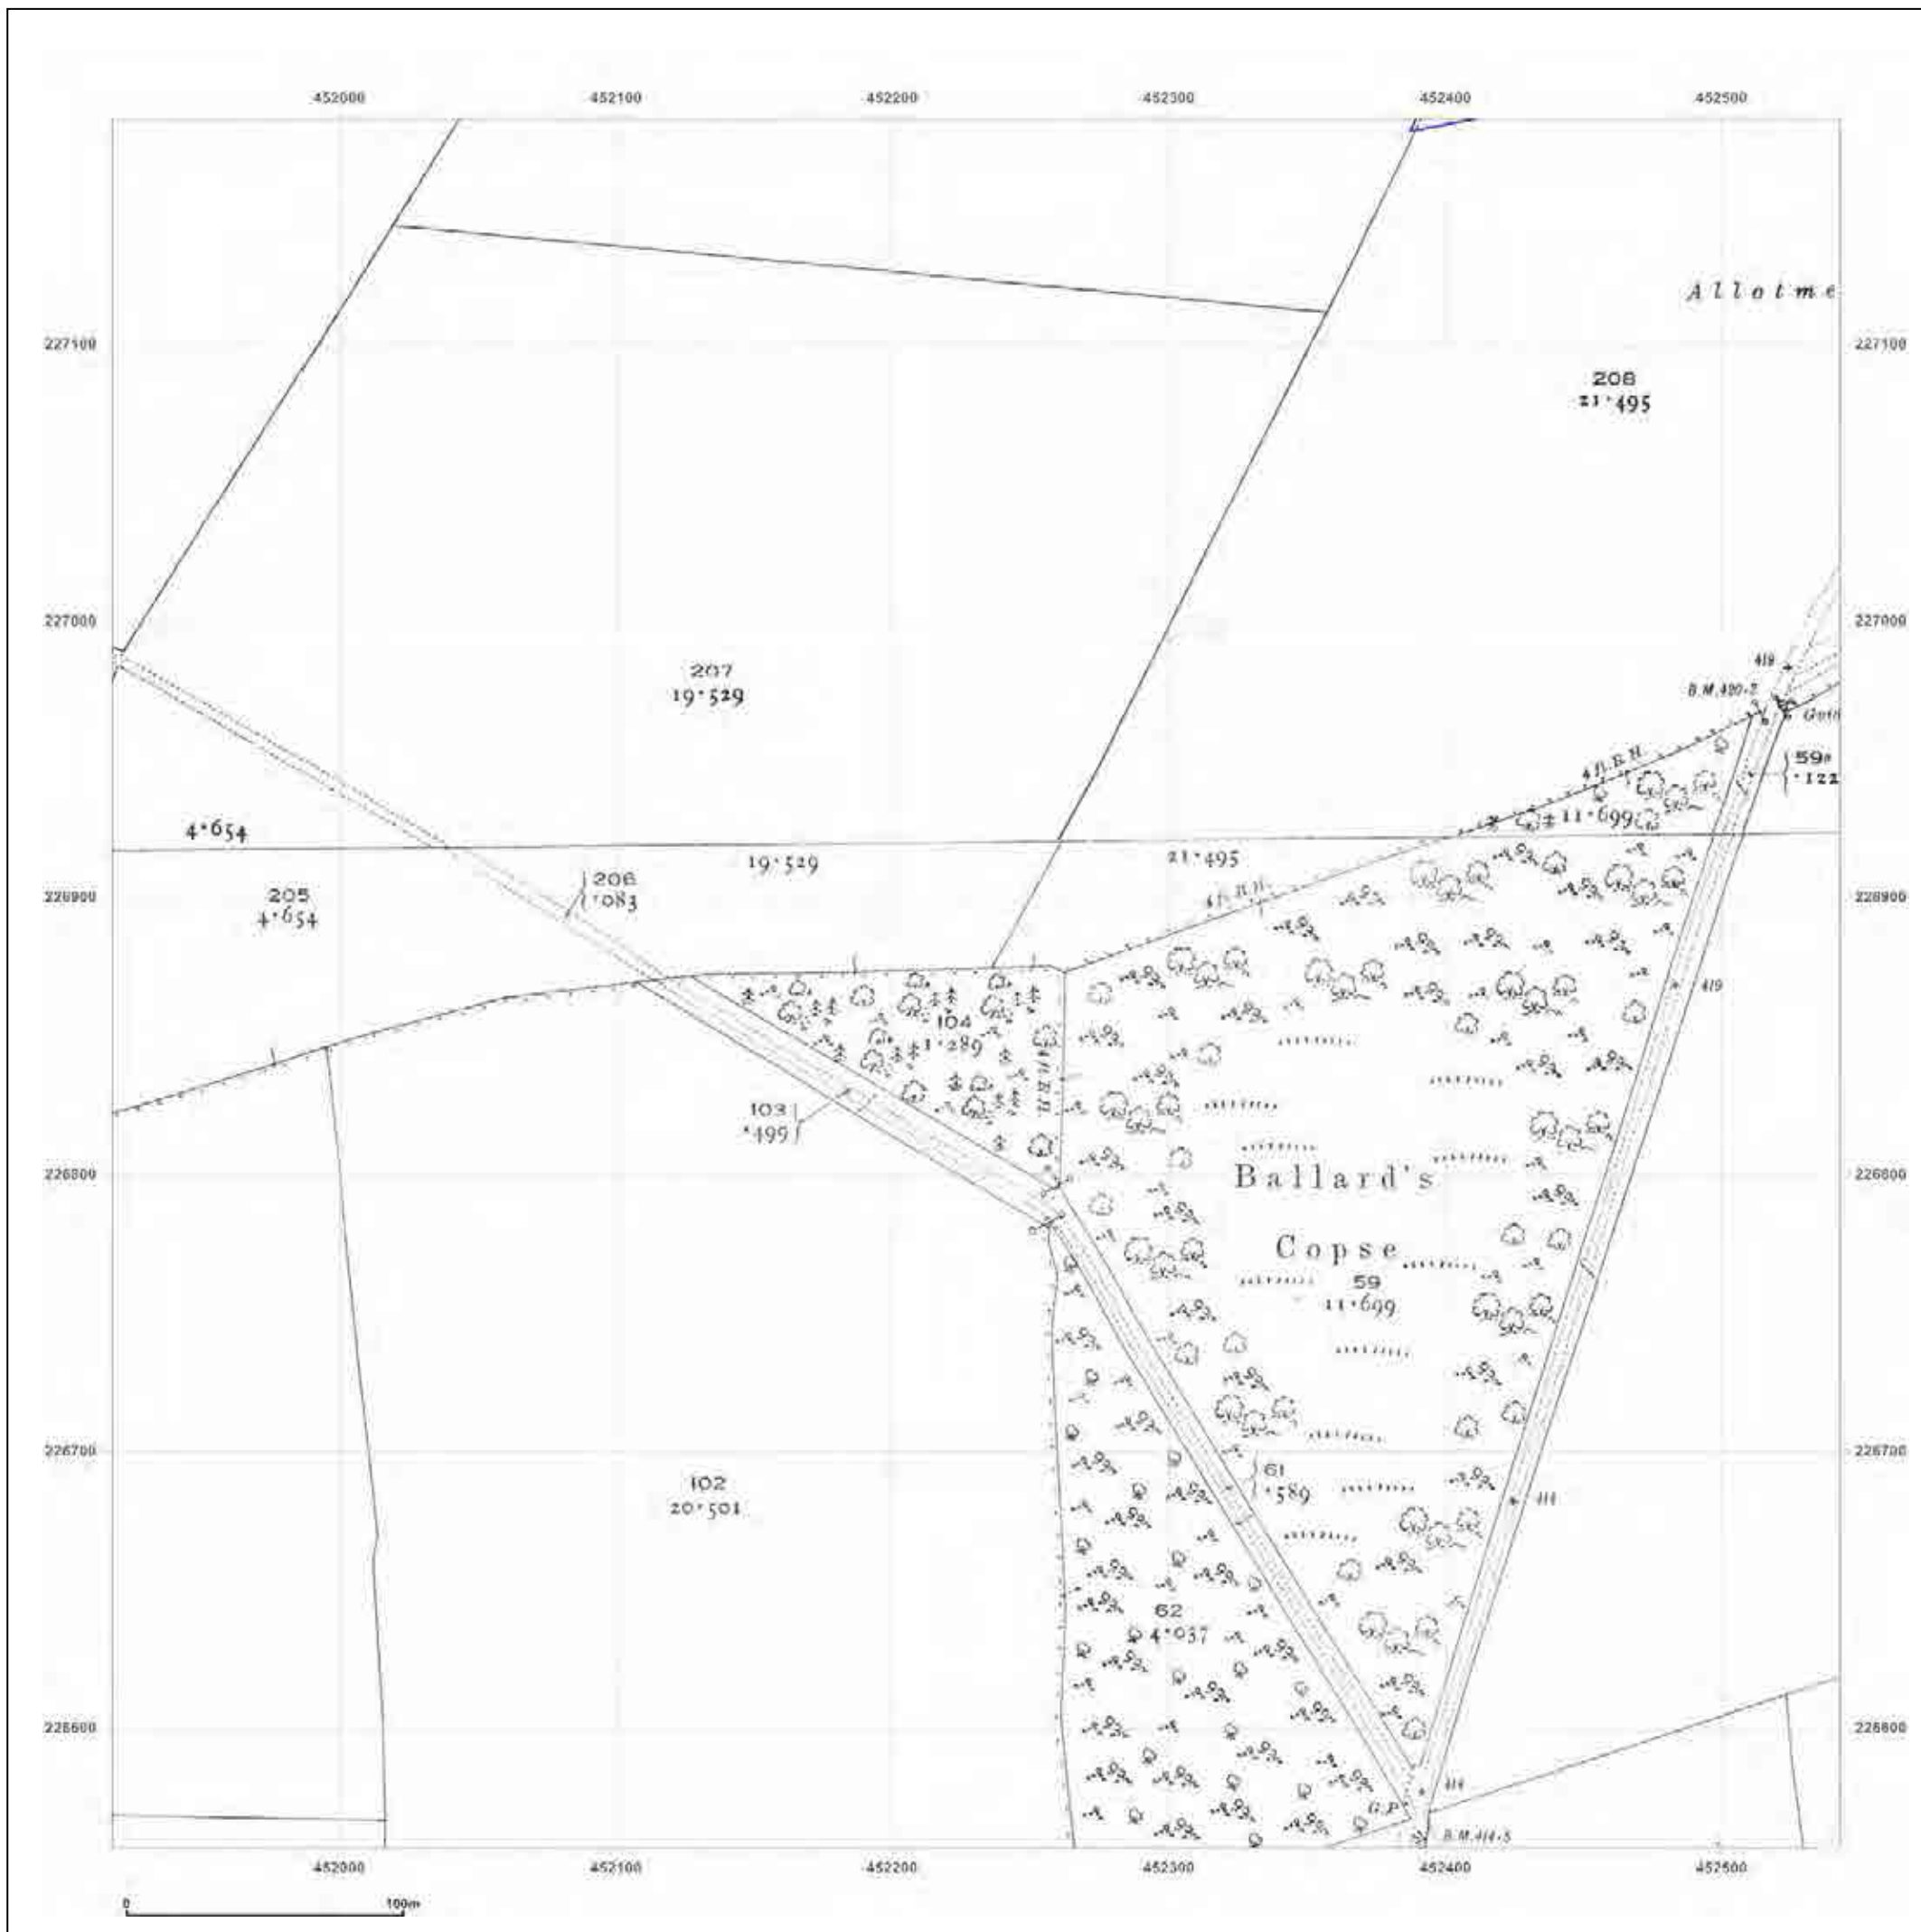

Site Details:

HEYFORD PARK HOUSE, 52
HEYFORD PARK, CAMP ROAD,
UPPER HEYFORD, OX25 5HD

Client Ref: Heyford_Park
Report Ref: GS-4227860_LS_5_4
Grid Ref: 452230, 226869

Map Name: County Series

Map date: 1922

Scale: 1:2,500

Printed at: 1:2,500

Surveyed 1922
Revised 1922
Edition N/A
Copyright N/A
Levelled N/A

Surveyed 1922
Revised 1922
Edition N/A
Copyright N/A
Levelled N/A

Produced by
Groundsure Insights
T: 08444 159000
E: info@groundsure.com
W: www.groundsure.com

© Crown copyright and database rights 2015 Ordnance Survey 100035207

Production date: 04 September 2017

To view map legend click here [Legend](#)