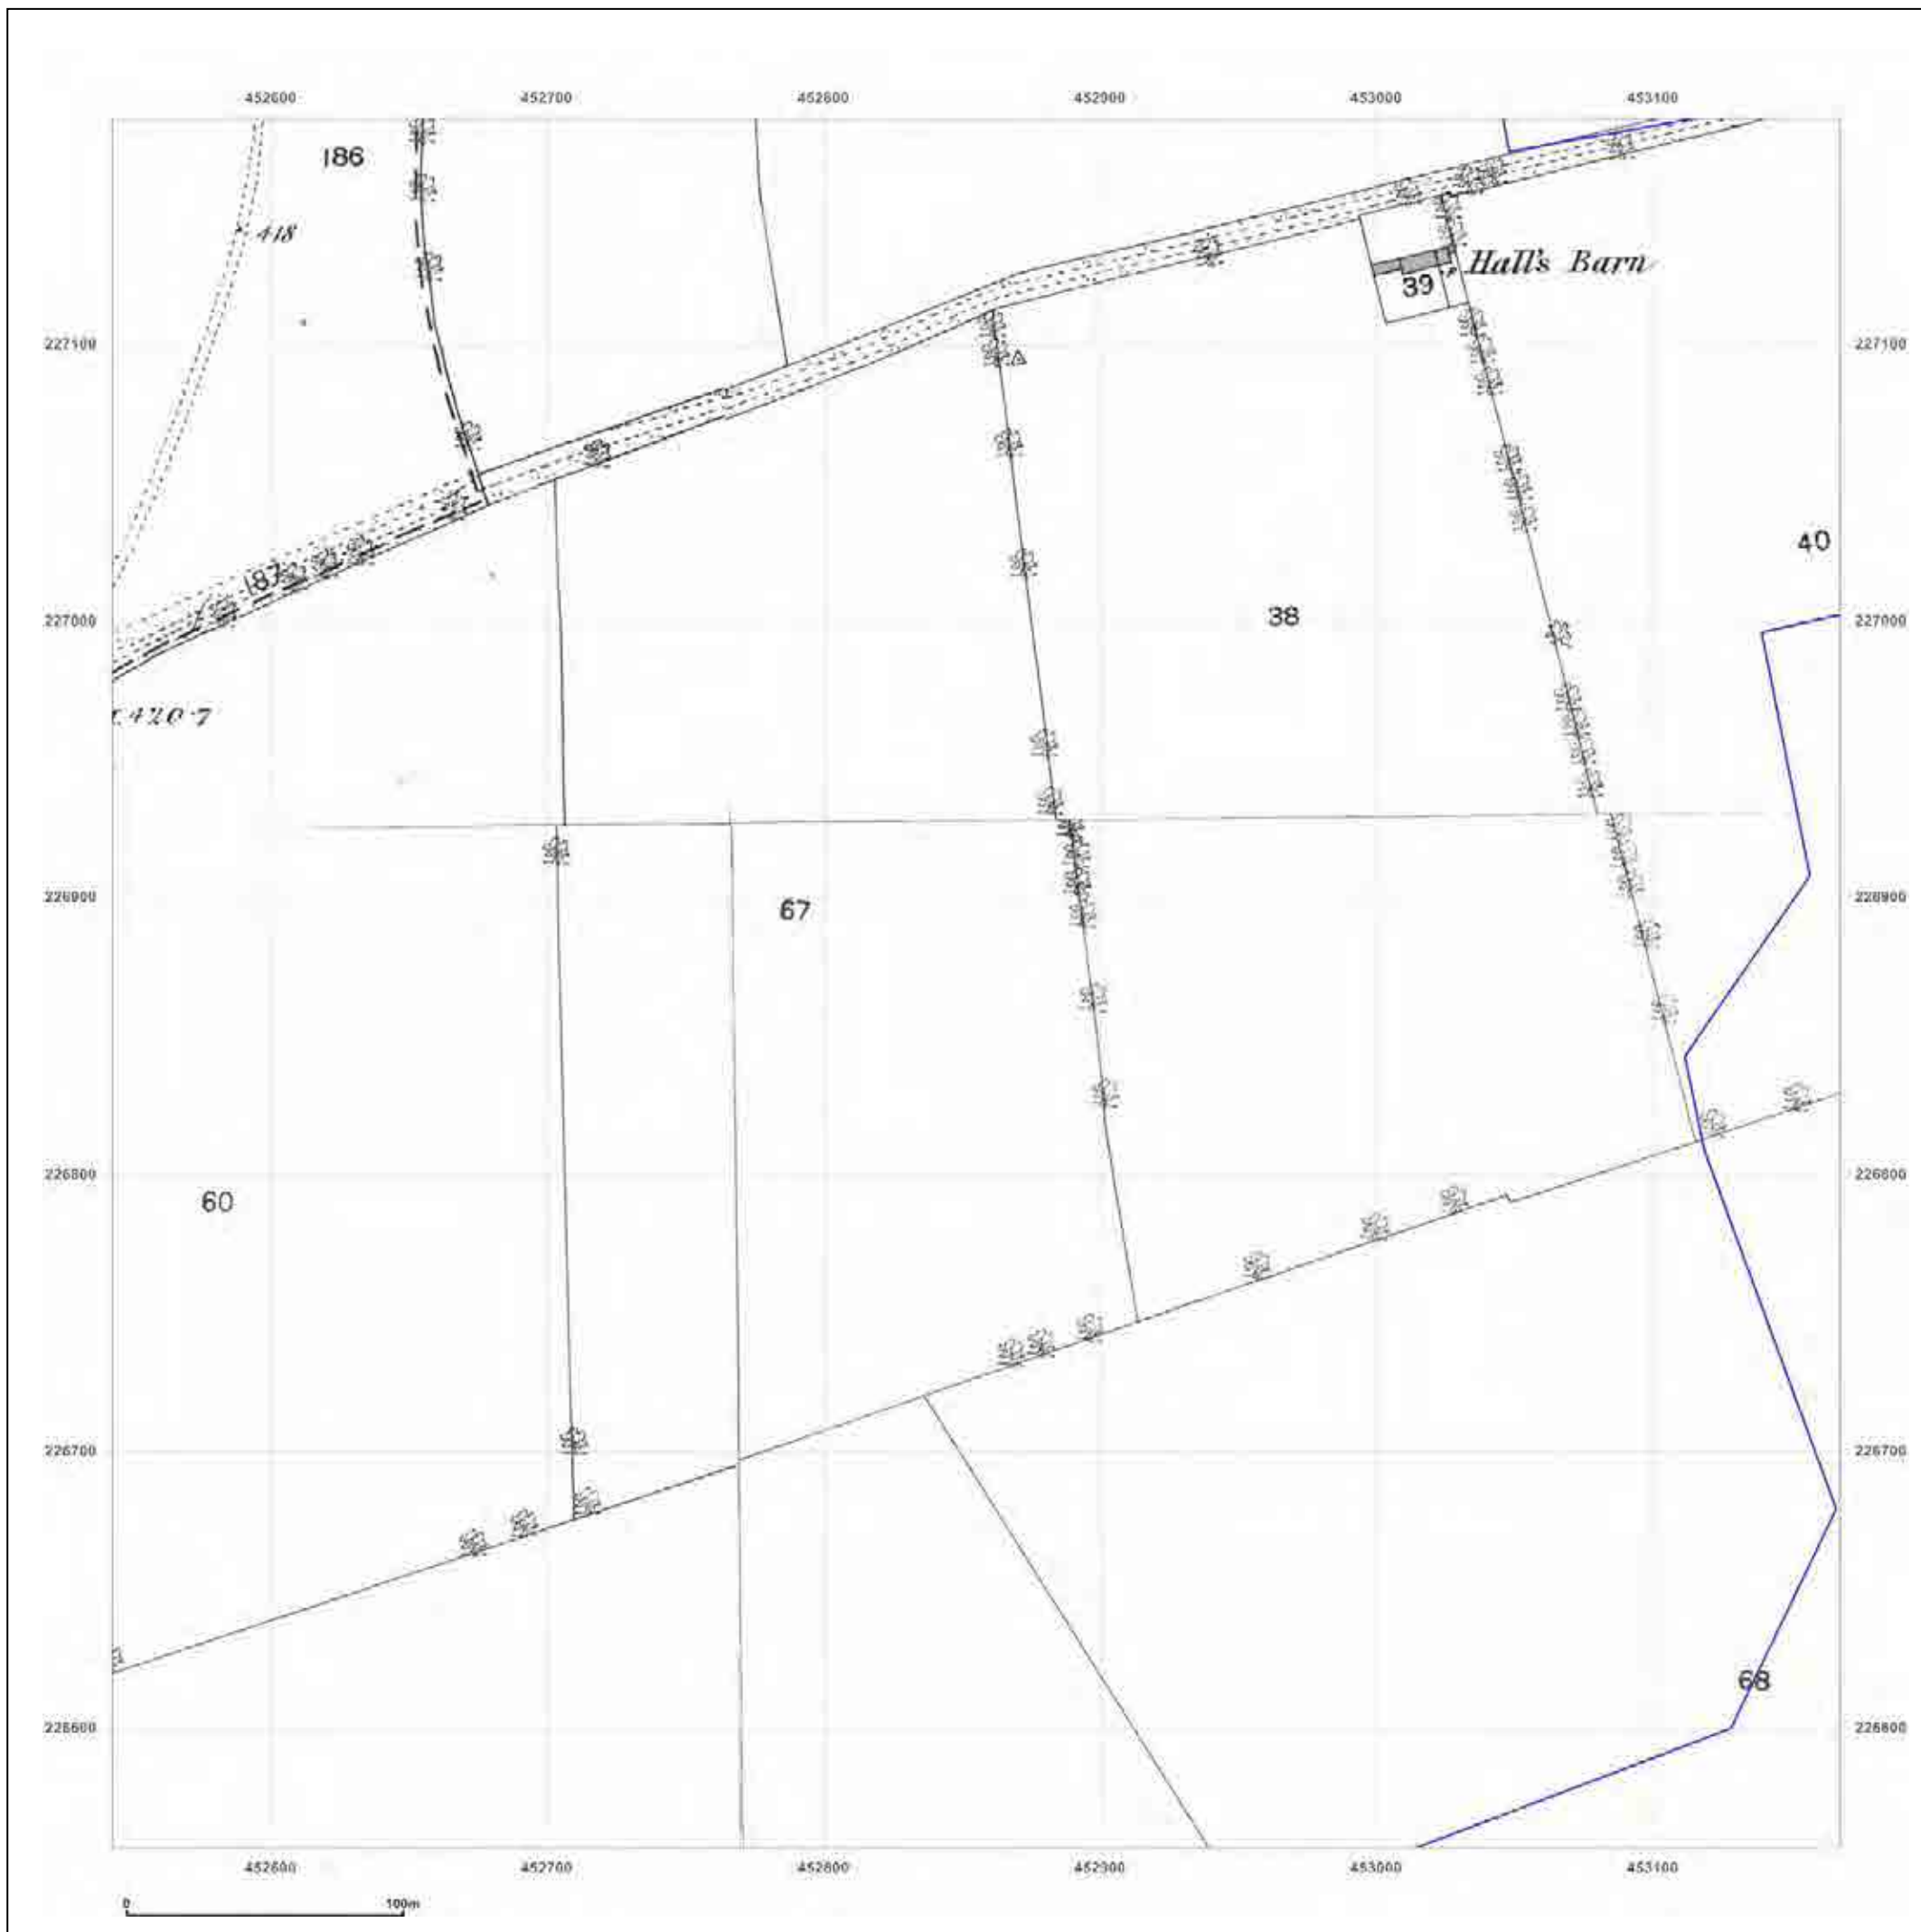

Production date: 04 September 2017

To view map legend click here [Legend](#)

Site Details:

HEYFORD PARK HOUSE, 52
HEYFORD PARK, CAMP ROAD,
UPPER HEYFORD, OX25 5HD

Client Ref: Heyford_Park
Report Ref: GS-4227860_LS_6_4
Grid Ref: 452855, 226869