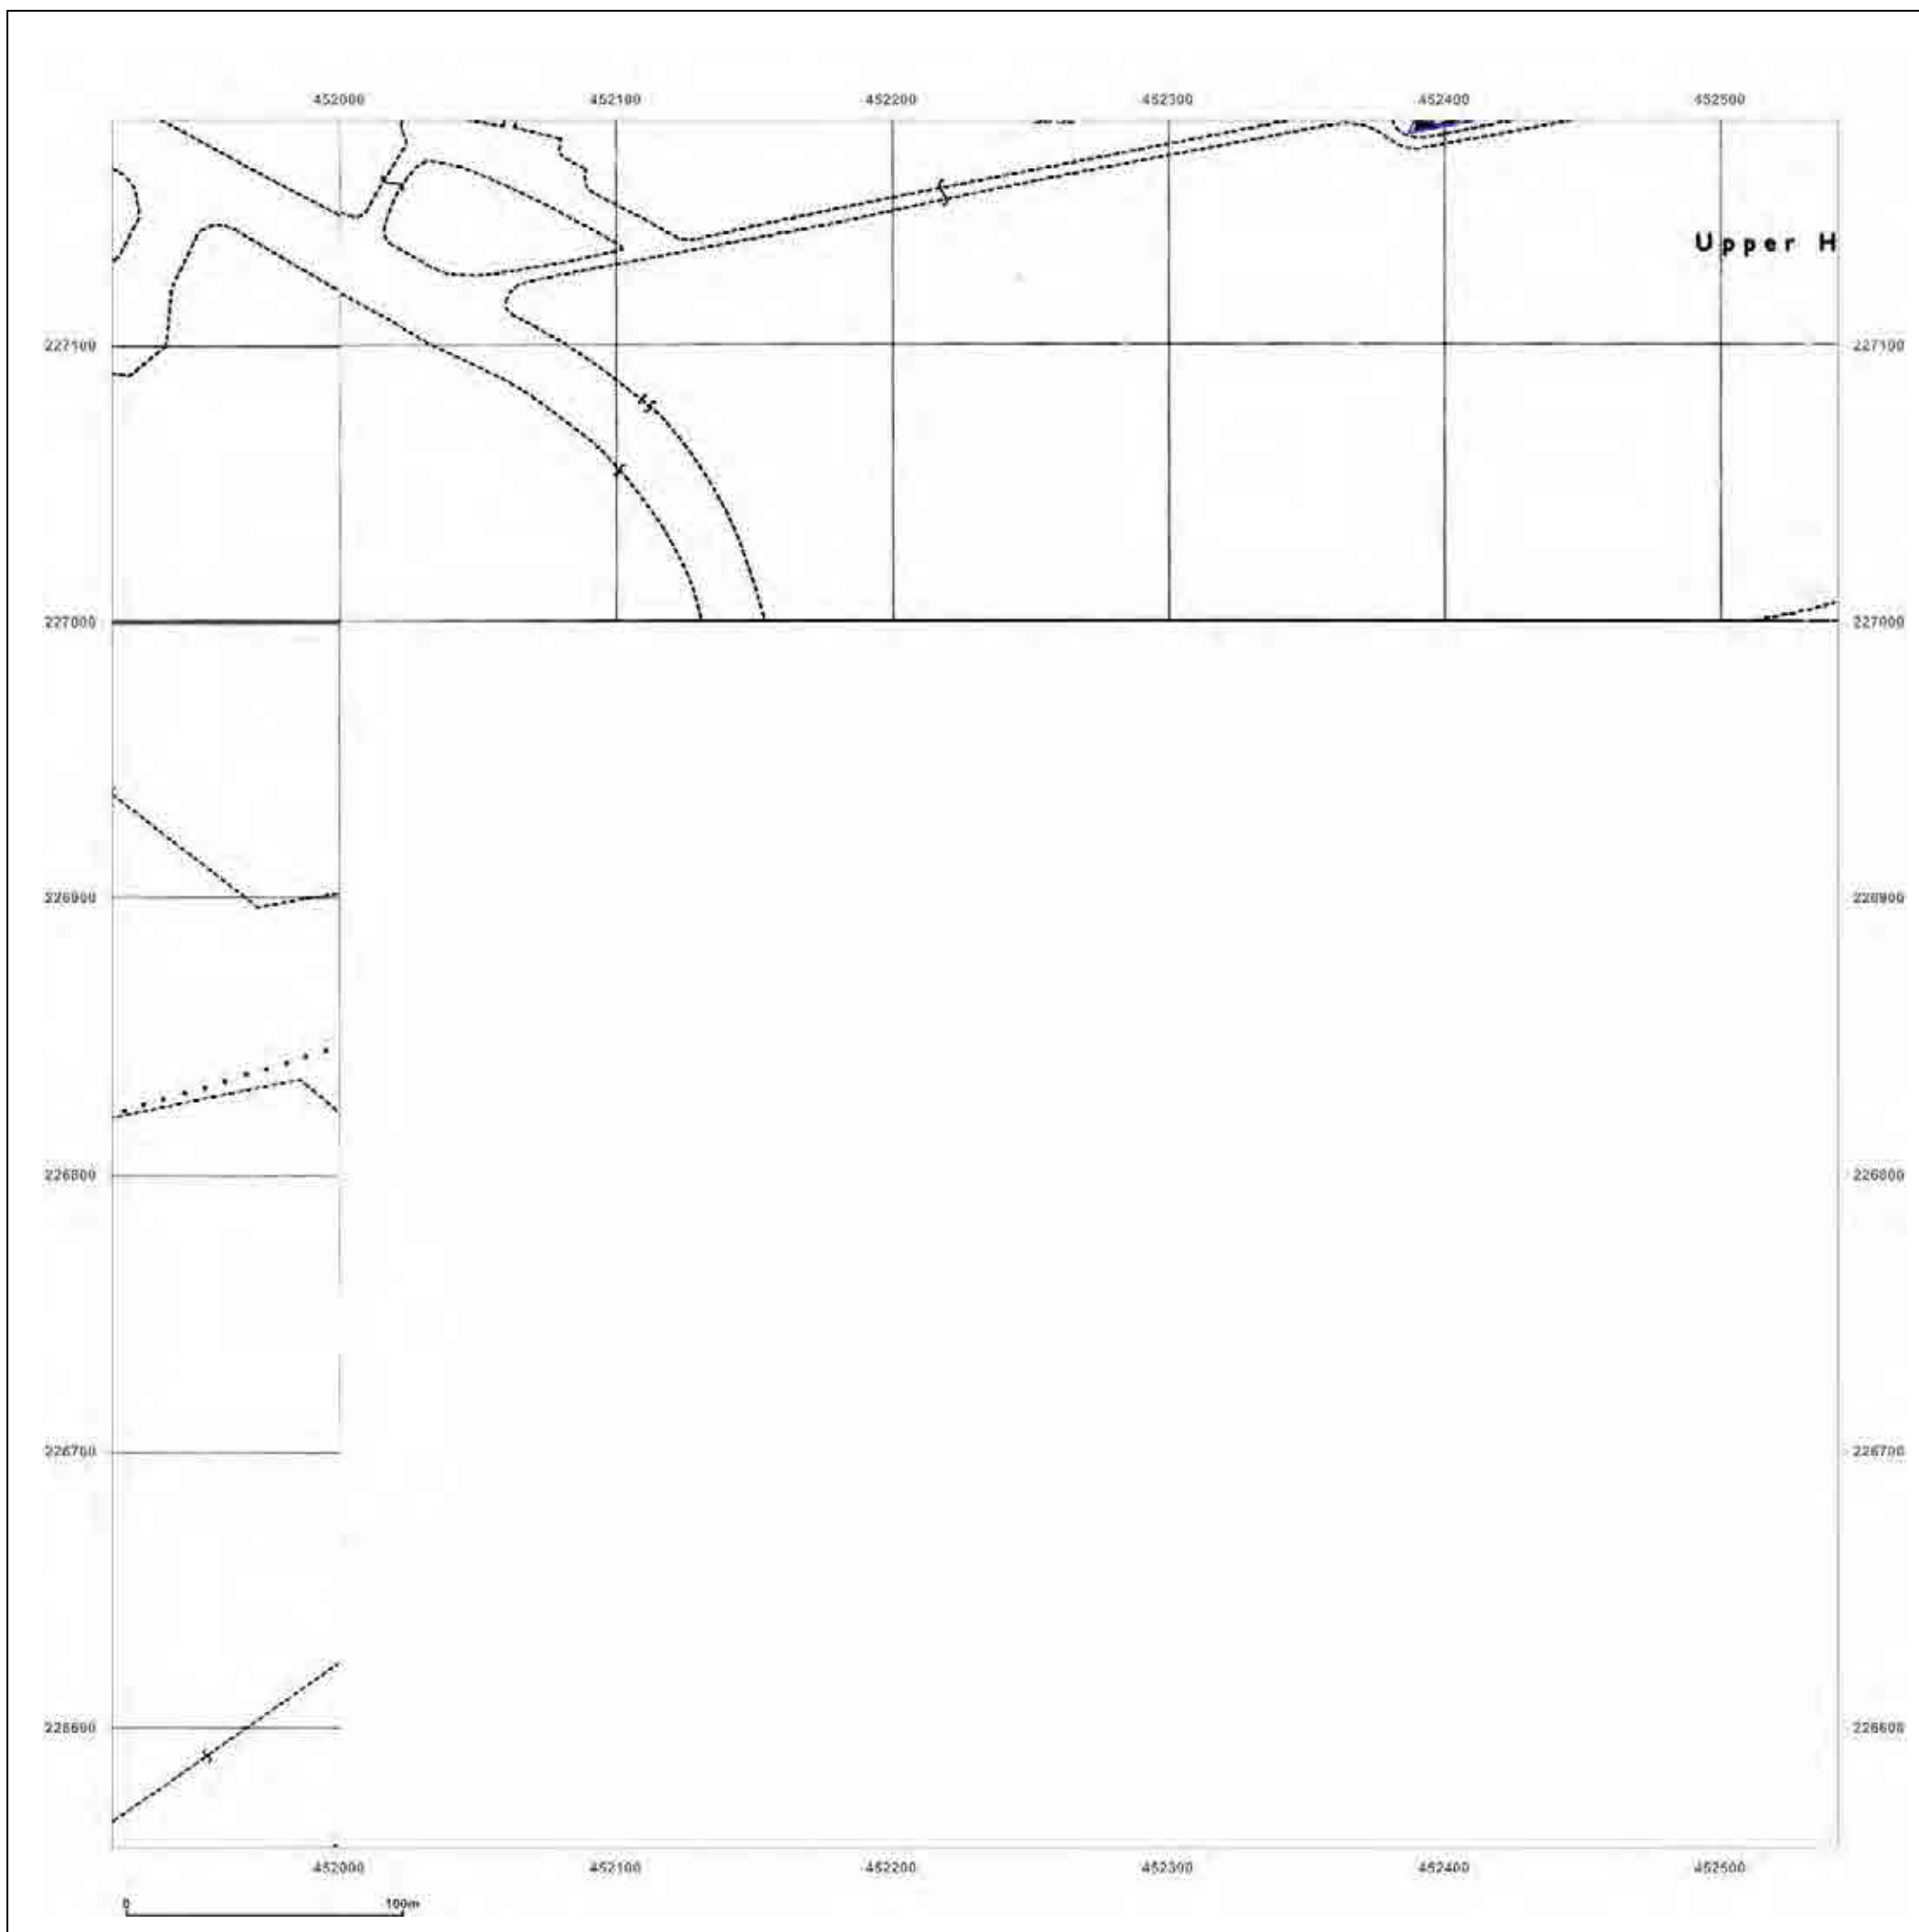

Site Details:

HEYFORD PARK HOUSE, 52
HEYFORD PARK, CAMP ROAD,
UPPER HEYFORD, OX25 5HD

Client Ref: Heyford_Park
Report Ref: GS-4227860_LS_5_4
Grid Ref: 452230, 226869

Map Name: National Grid

Map date: 1976

Scale: 1:2,500

Printed at: 1:2,500

Surveyed N/A
Revised N/A
Edition N/A
Copyright N/A
Levelled N/A

Surveyed N/A
Revised N/A
Edition N/A
Copyright N/A
Levelled N/A

Surveyed N/A
Revised N/A
Edition N/A
Copyright N/A
Levelled N/A

Produced by
Groundsure Insights
T: 08444 159000
E: info@groundsure.com
W: www.groundsure.com

© Crown copyright and database rights 2015 Ordnance Survey 100035207

Production date: 04 September 2017

To view map legend click here [Legend](#)