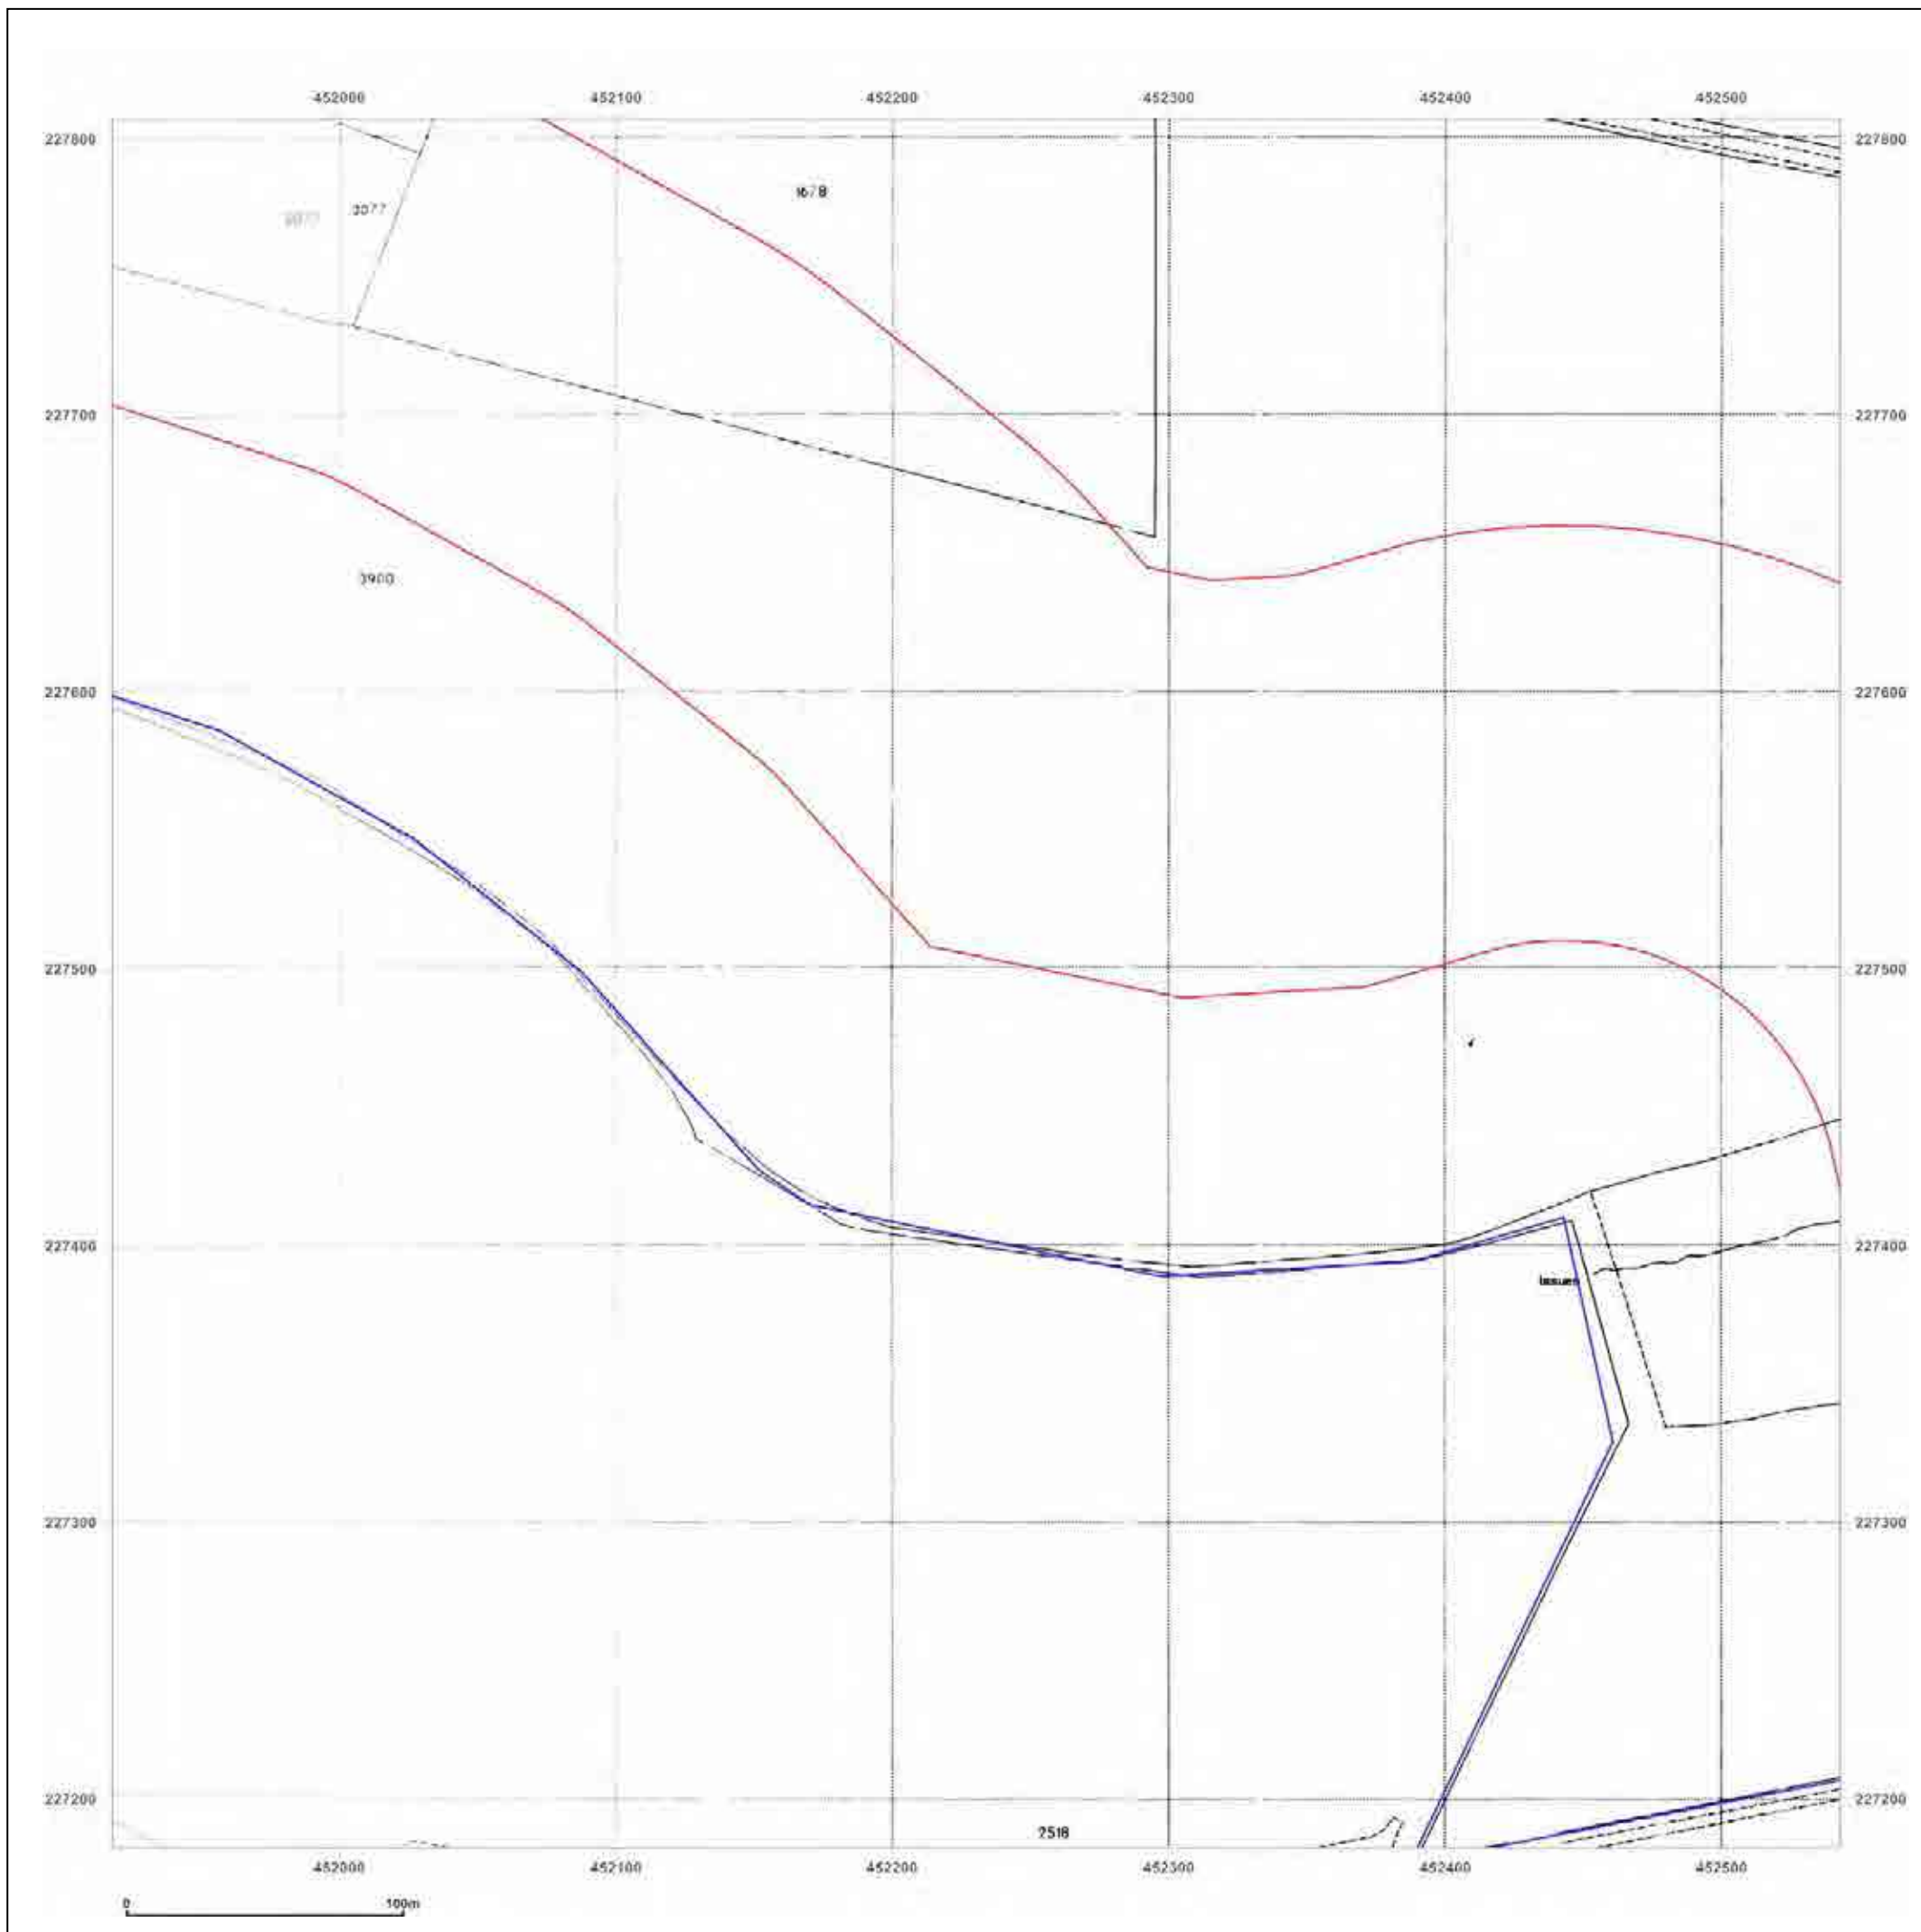

© Crown copyright and database rights 2015 Ordnance Survey 100035207

Production date: 04 September 2017

To view map legend click here [Legend](#)

Site Details:

HEYFORD PARK HOUSE, 52
HEYFORD PARK, CAMP ROAD,
UPPER HEYFORD, OX25 5HD