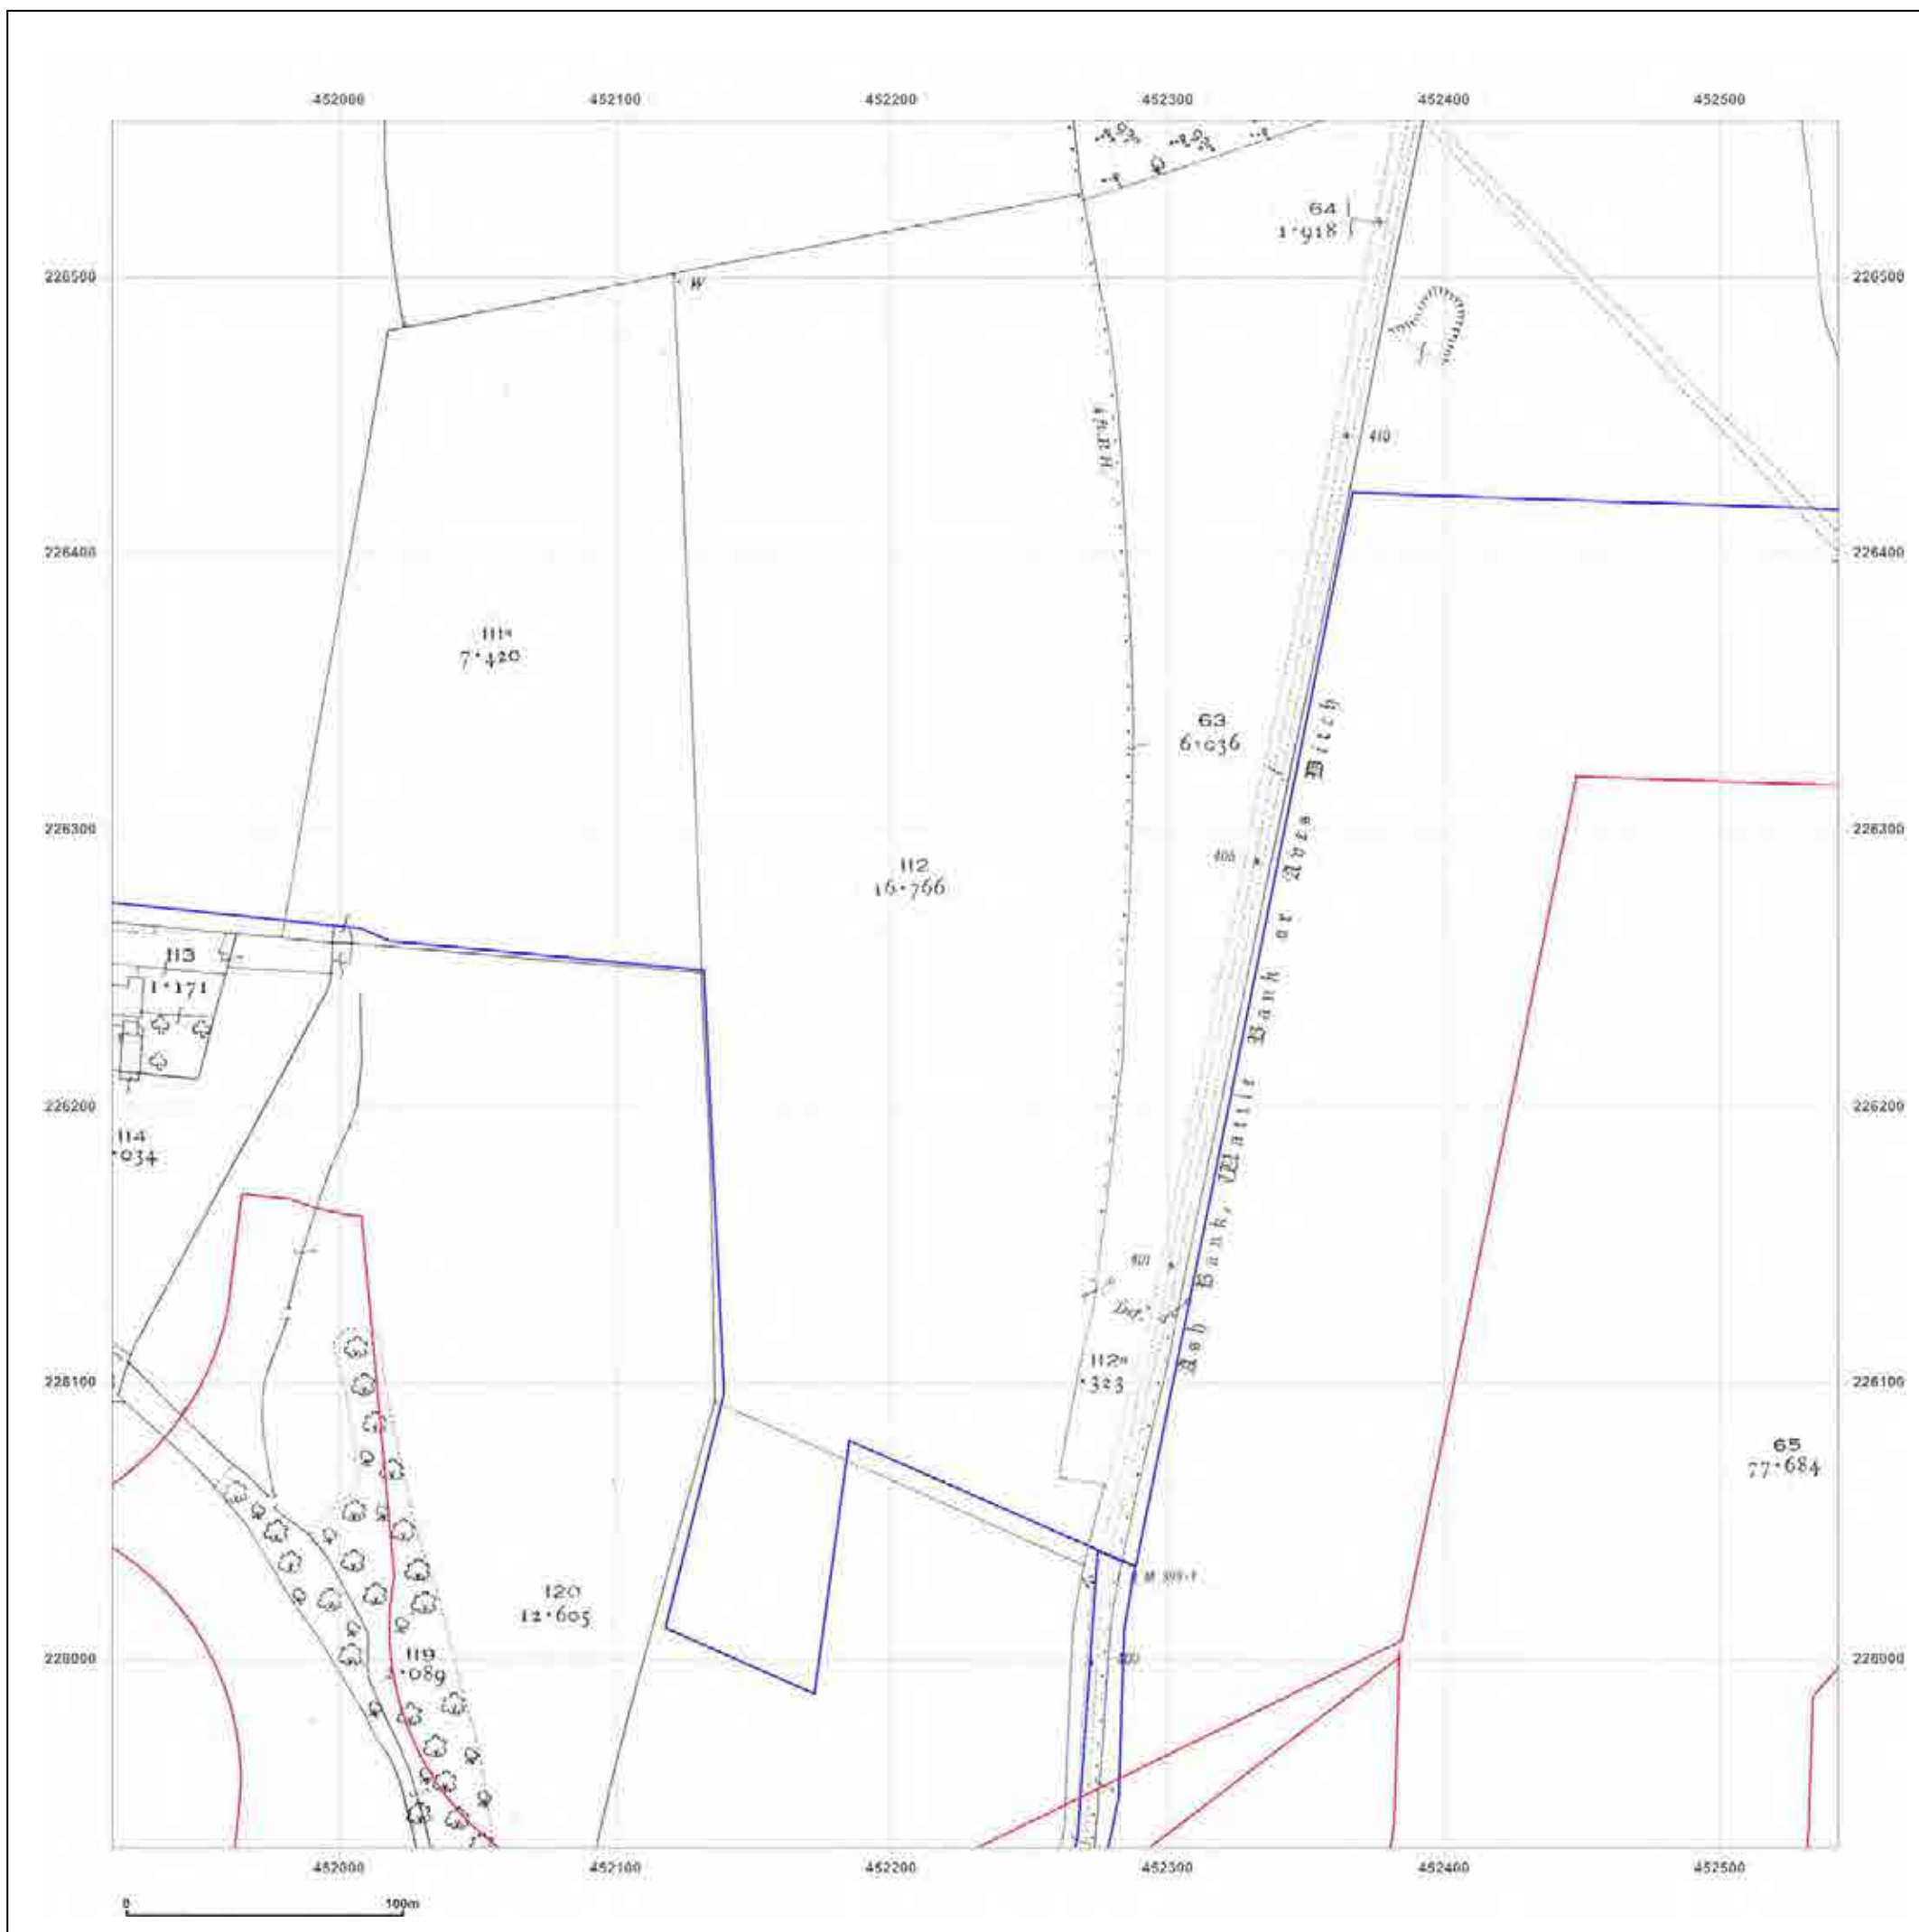

© Crown copyright and database rights 2015 Ordnance Survey 100035207

Production date: 04 September 2017

To view map legend click here [Legend](#)

Site Details:

HEYFORD PARK HOUSE, 52
HEYFORD PARK, CAMP ROAD,
UPPER HEYFORD, OX25 5HD