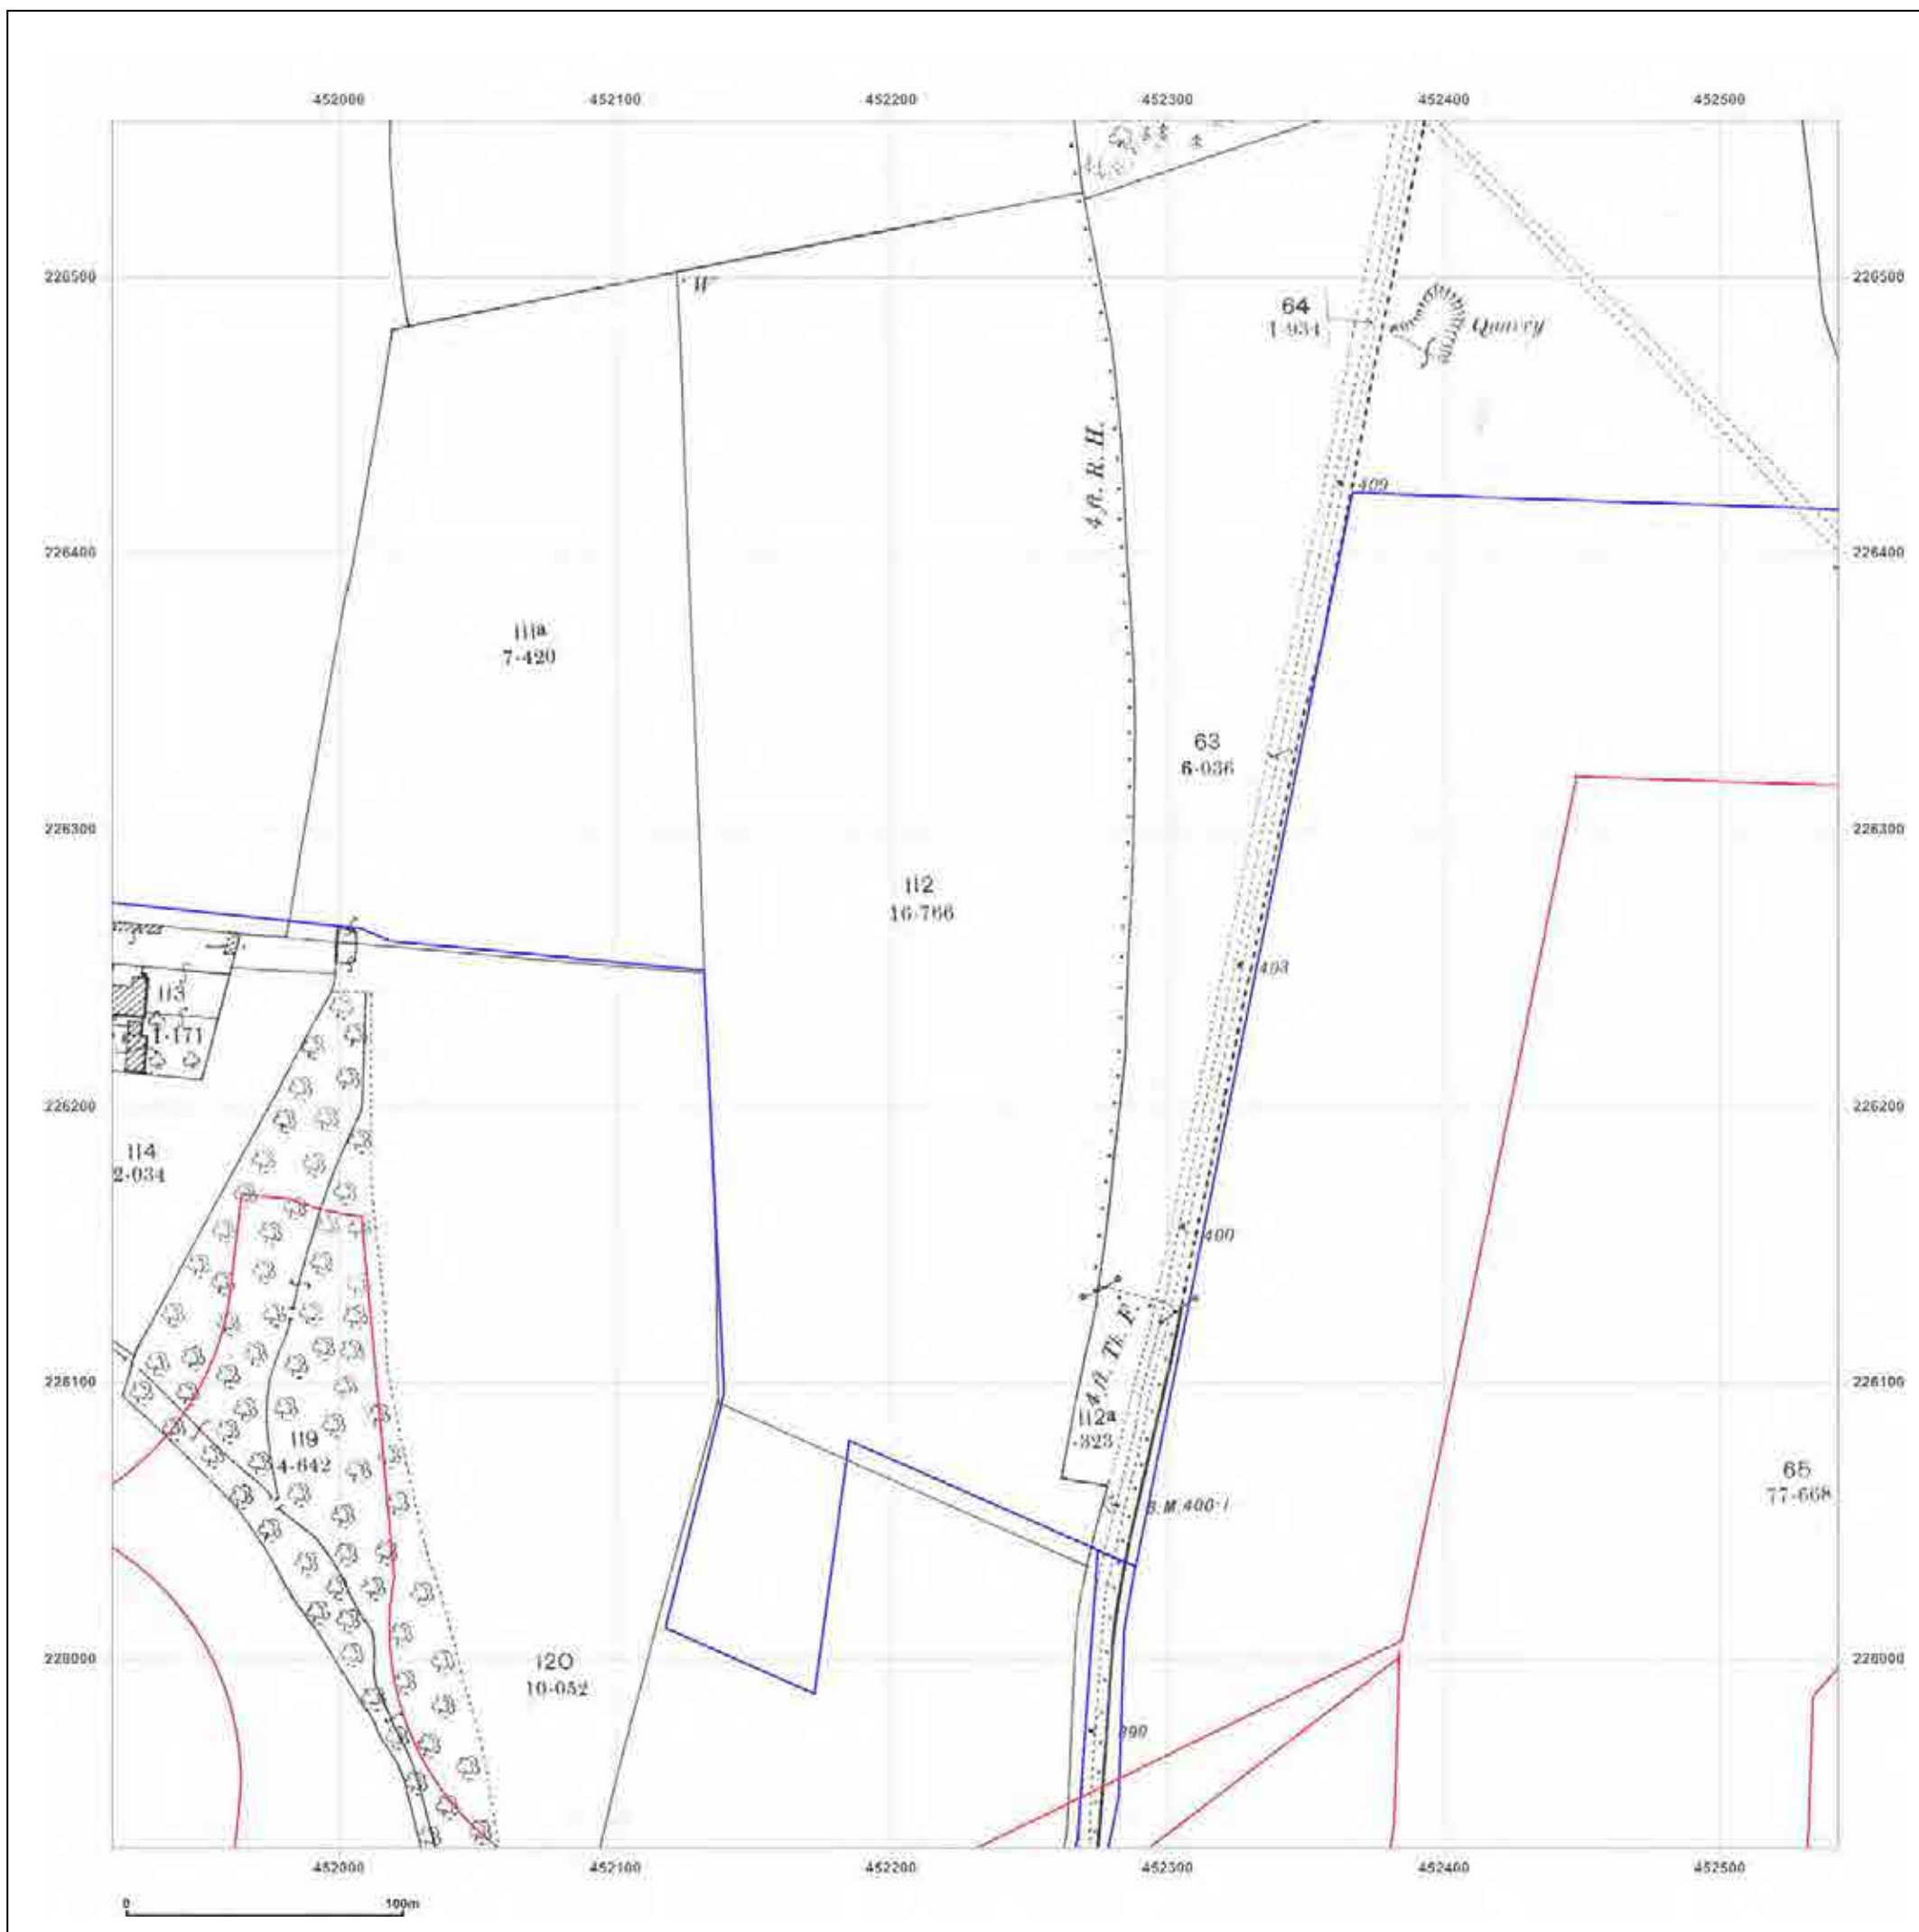

Site Details:

HEYFORD PARK HOUSE, 52
HEYFORD PARK, CAMP ROAD,
UPPER HEYFORD, OX25 5HD

Client Ref: Heyford_Park
Report Ref: GS-4227860_LS_5_3
Grid Ref: 452230, 226244

Map Name: County Series

Map date: 1900

Scale: 1:2,500

Printed at: 1:2,500

Surveyed 1900
Revised 1900
Edition N/A
Copyright N/A
Levelled N/A

Produced by
Groundsure Insights
T: 08444 159000
E: info@groundsure.com
W: www.groundsure.com

© Crown copyright and database rights 2015 Ordnance Survey 100035207

Production date: 04 September 2017

To view map legend click here [Legend](#)