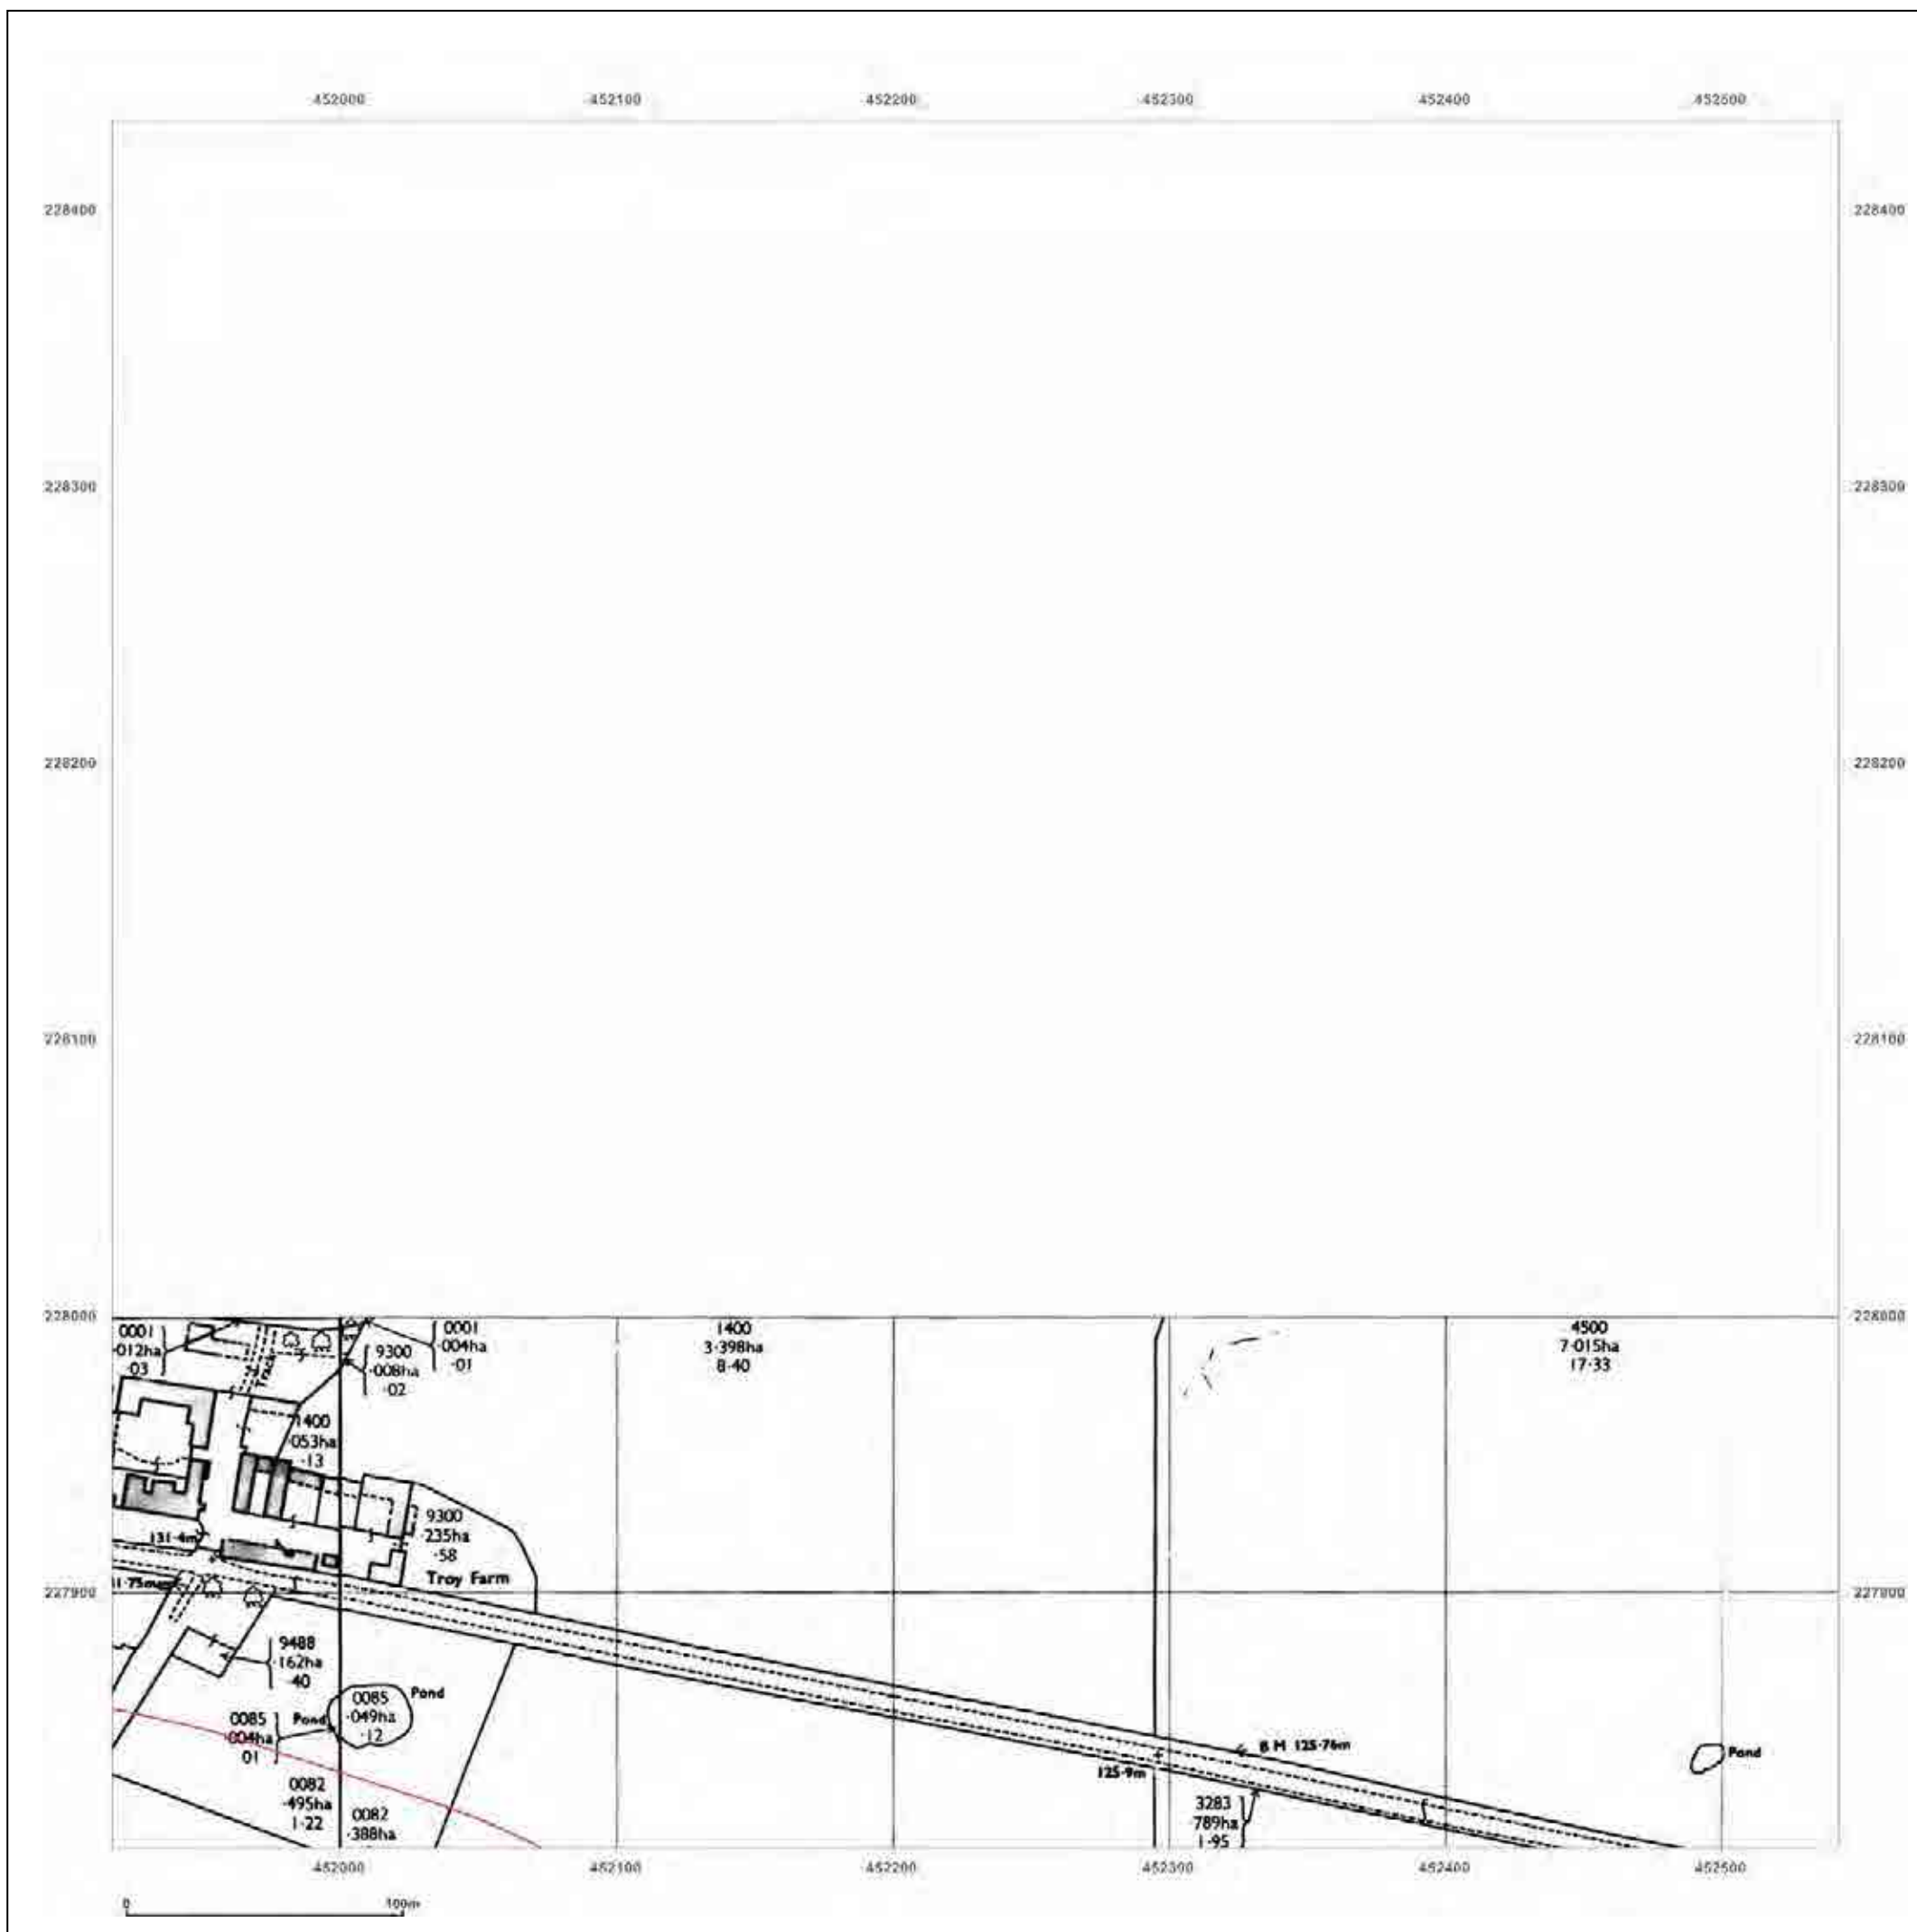

Produced by
Groundsure Insights
T: 08444 159000
E: info@groundsure.com
W: www.groundsure.com

© Crown copyright and database rights 2015 Ordnance Survey 100035207

Production date: 04 September 2017

To view map legend click here [Legend](#)