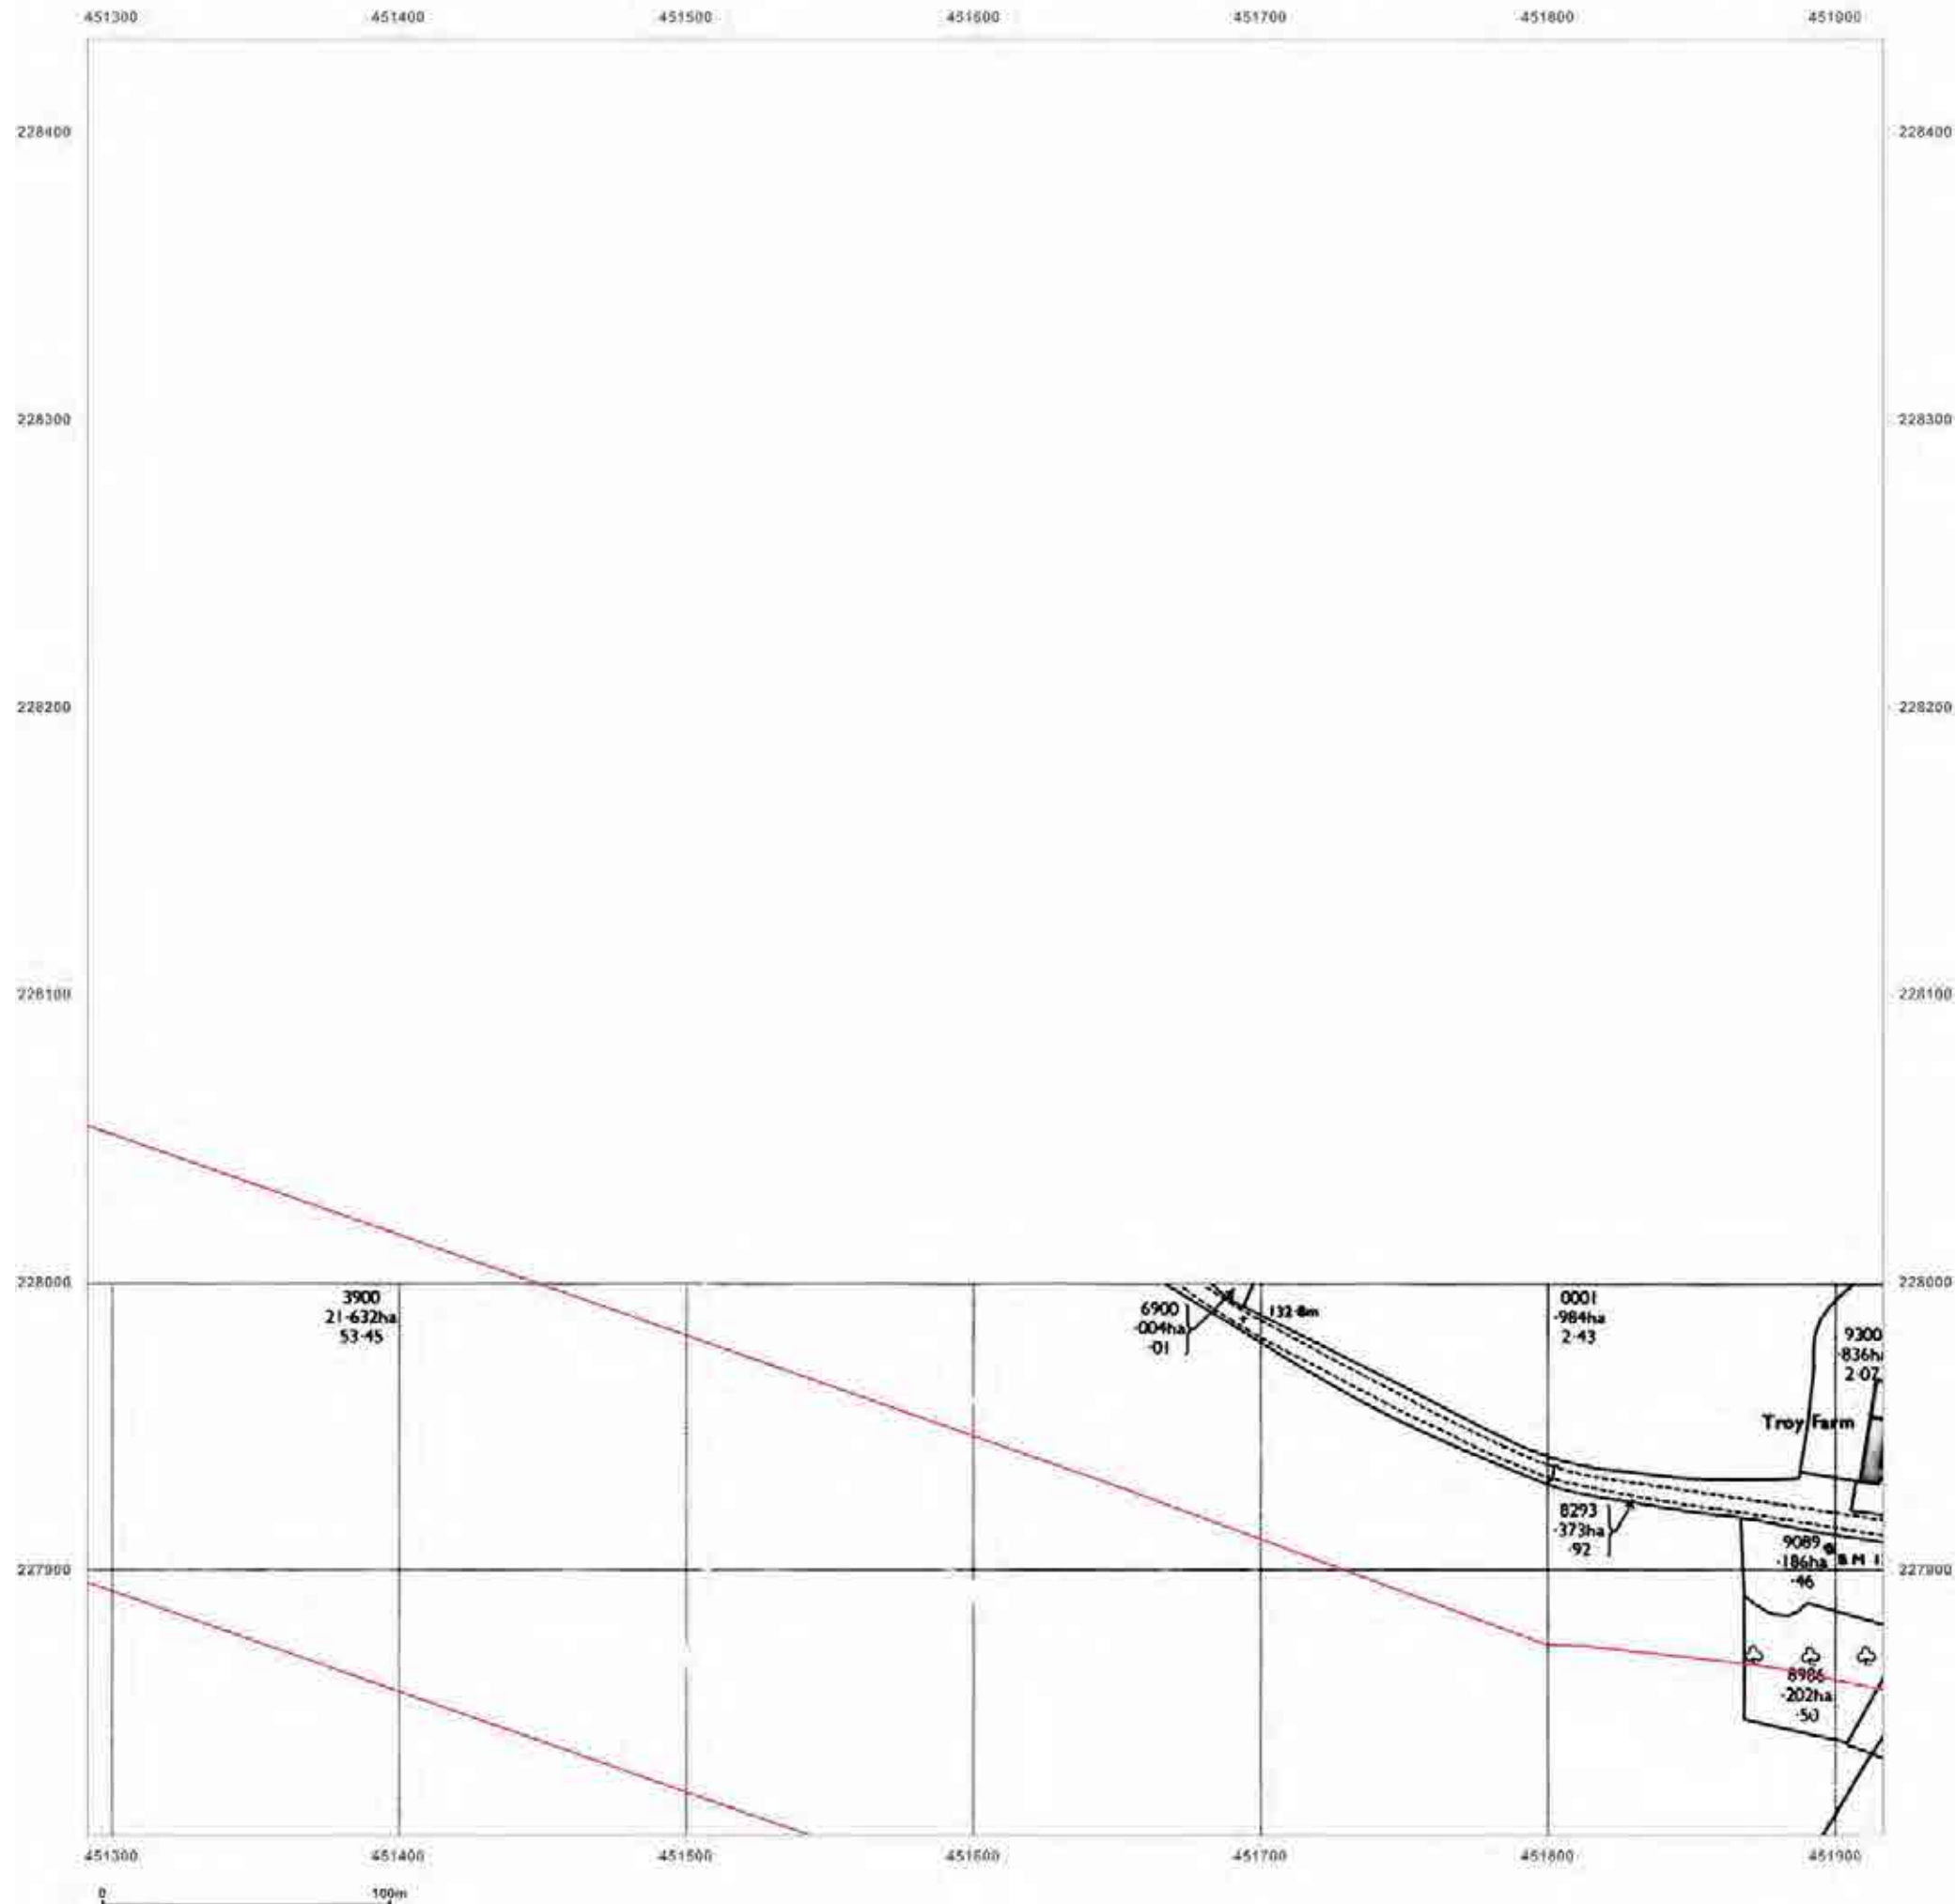

Site Details:

HEYFORD PARK HOUSE, 52
HEYFORD PARK, CAMP ROAD,
UPPER HEYFORD, OX25 5HD

Client Ref: Heyford_Park
Report Ref: GS-4227860_LS_4_6
Grid Ref: 451604, 228120

Map Name: National Grid

Map date: 1976

Scale: 1:2,500

Printed at: 1:2,500

Surveyed N/A
Revised N/A
Edition N/A
Copyright N/A
Levelled N/A

Produced by
Groundsure Insights
T: 08444 159000
E: info@groundsure.com
W: www.groundsure.com

© Crown copyright and database rights 2015 Ordnance Survey 100035207

Production date: 04 September 2017

To view map legend click here [Legend](#)