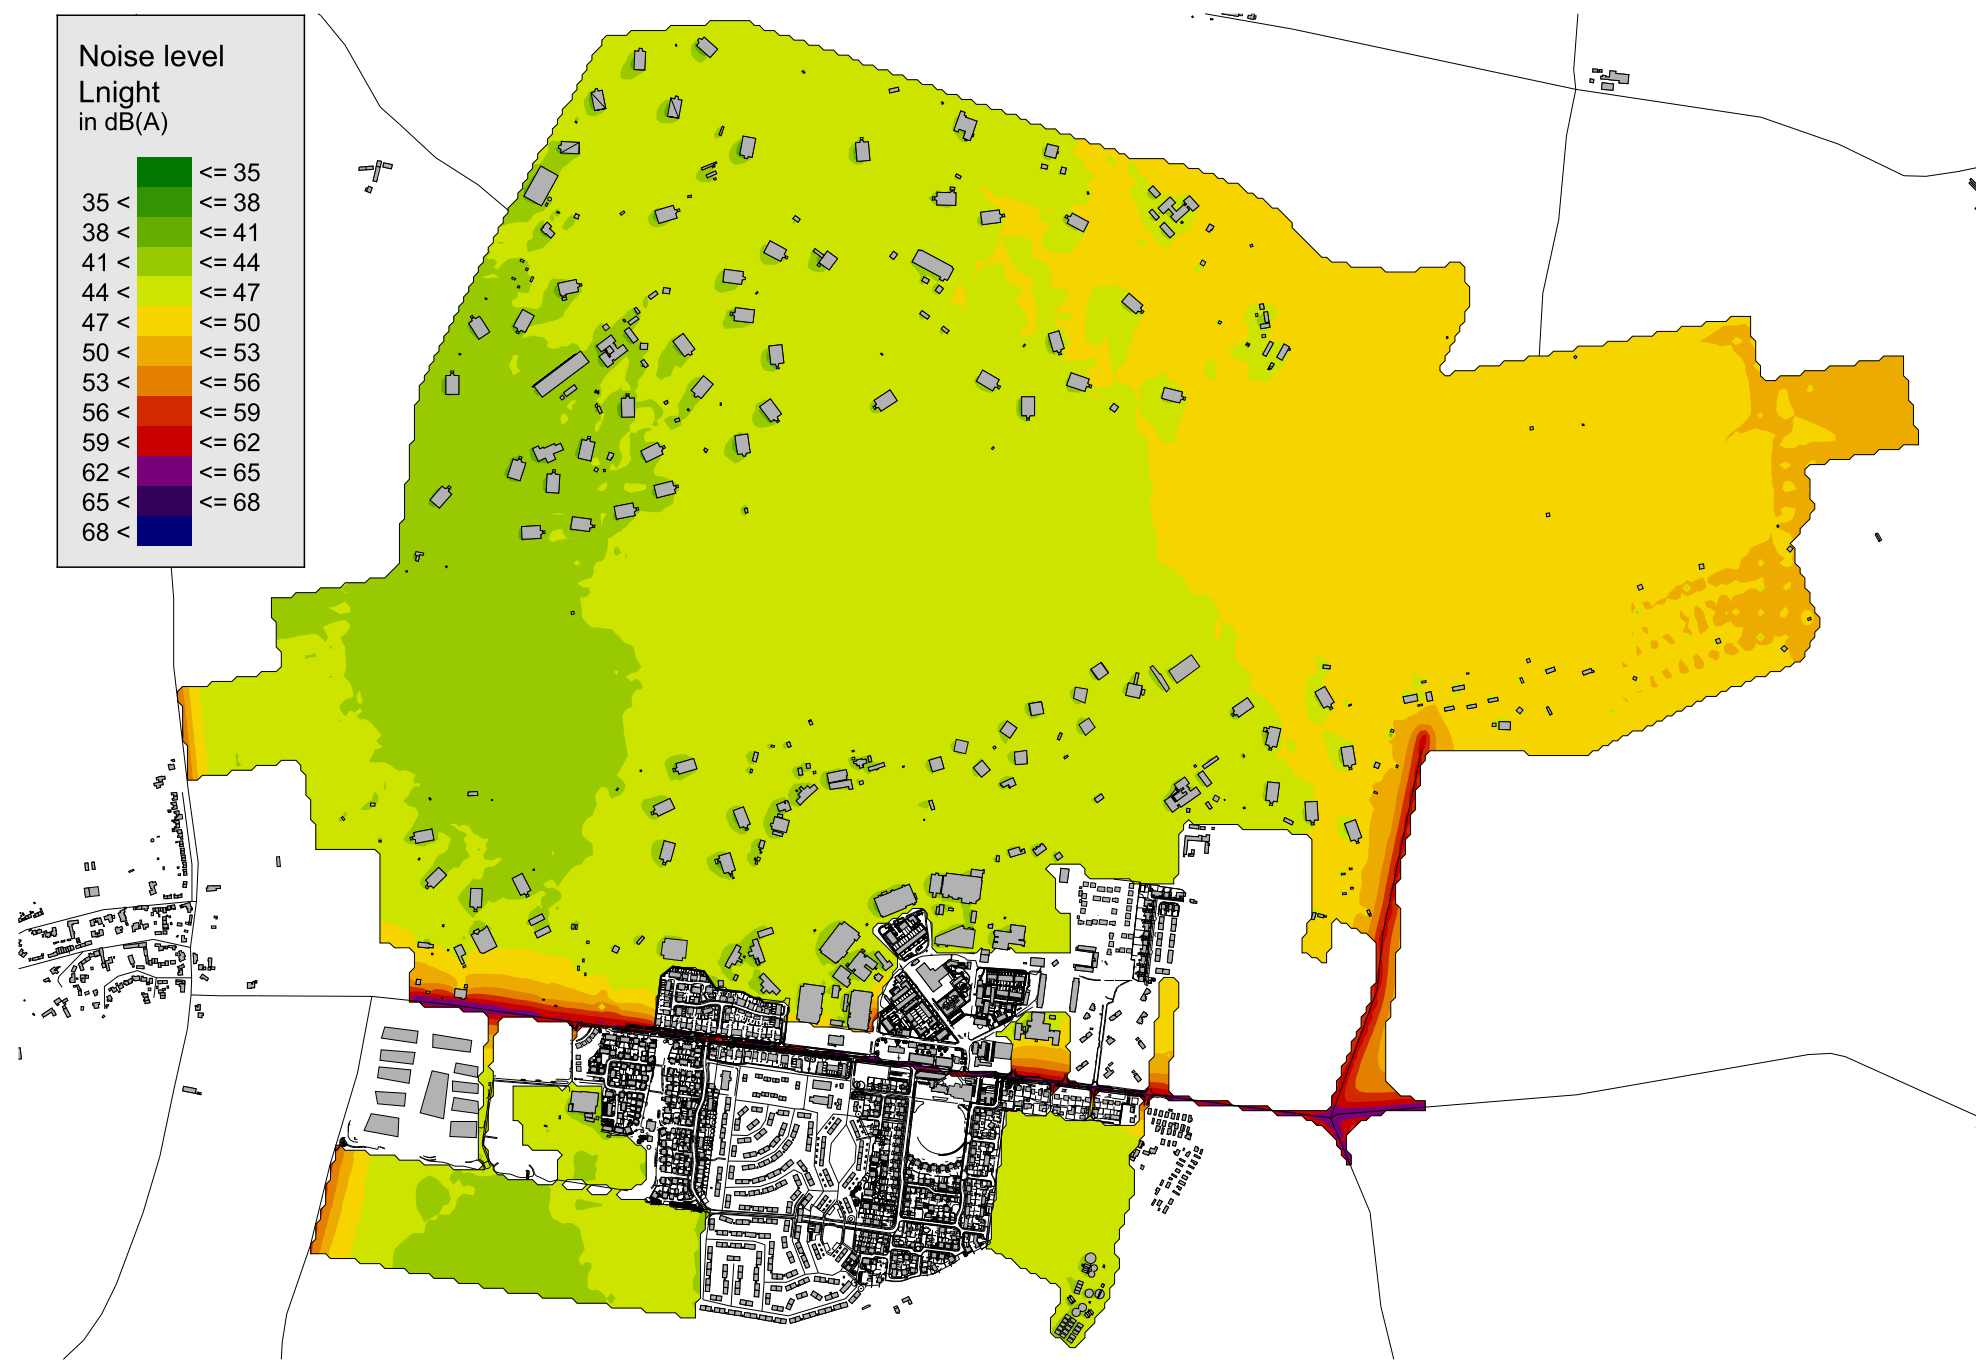

Noise level  
L<sub>night</sub>  
in dB(A)

<= 35
35 < <= 38
38 < <= 41
41 < <= 44
44 < <= 47
47 < <= 50
50 < <= 53
53 < <= 56
56 < <= 59
59 < <= 62
62 < <= 65
65 < <= 68
68 <

**FIGURE 13.4**

**2031 Test Night-Time LAeq,  
8hr Noise Levels**

DRWG No: **P16-0631\_82** REV: \_  
Date: 16/03/2018 SHEET NO: 4/8  
Scale: NTS @ A3