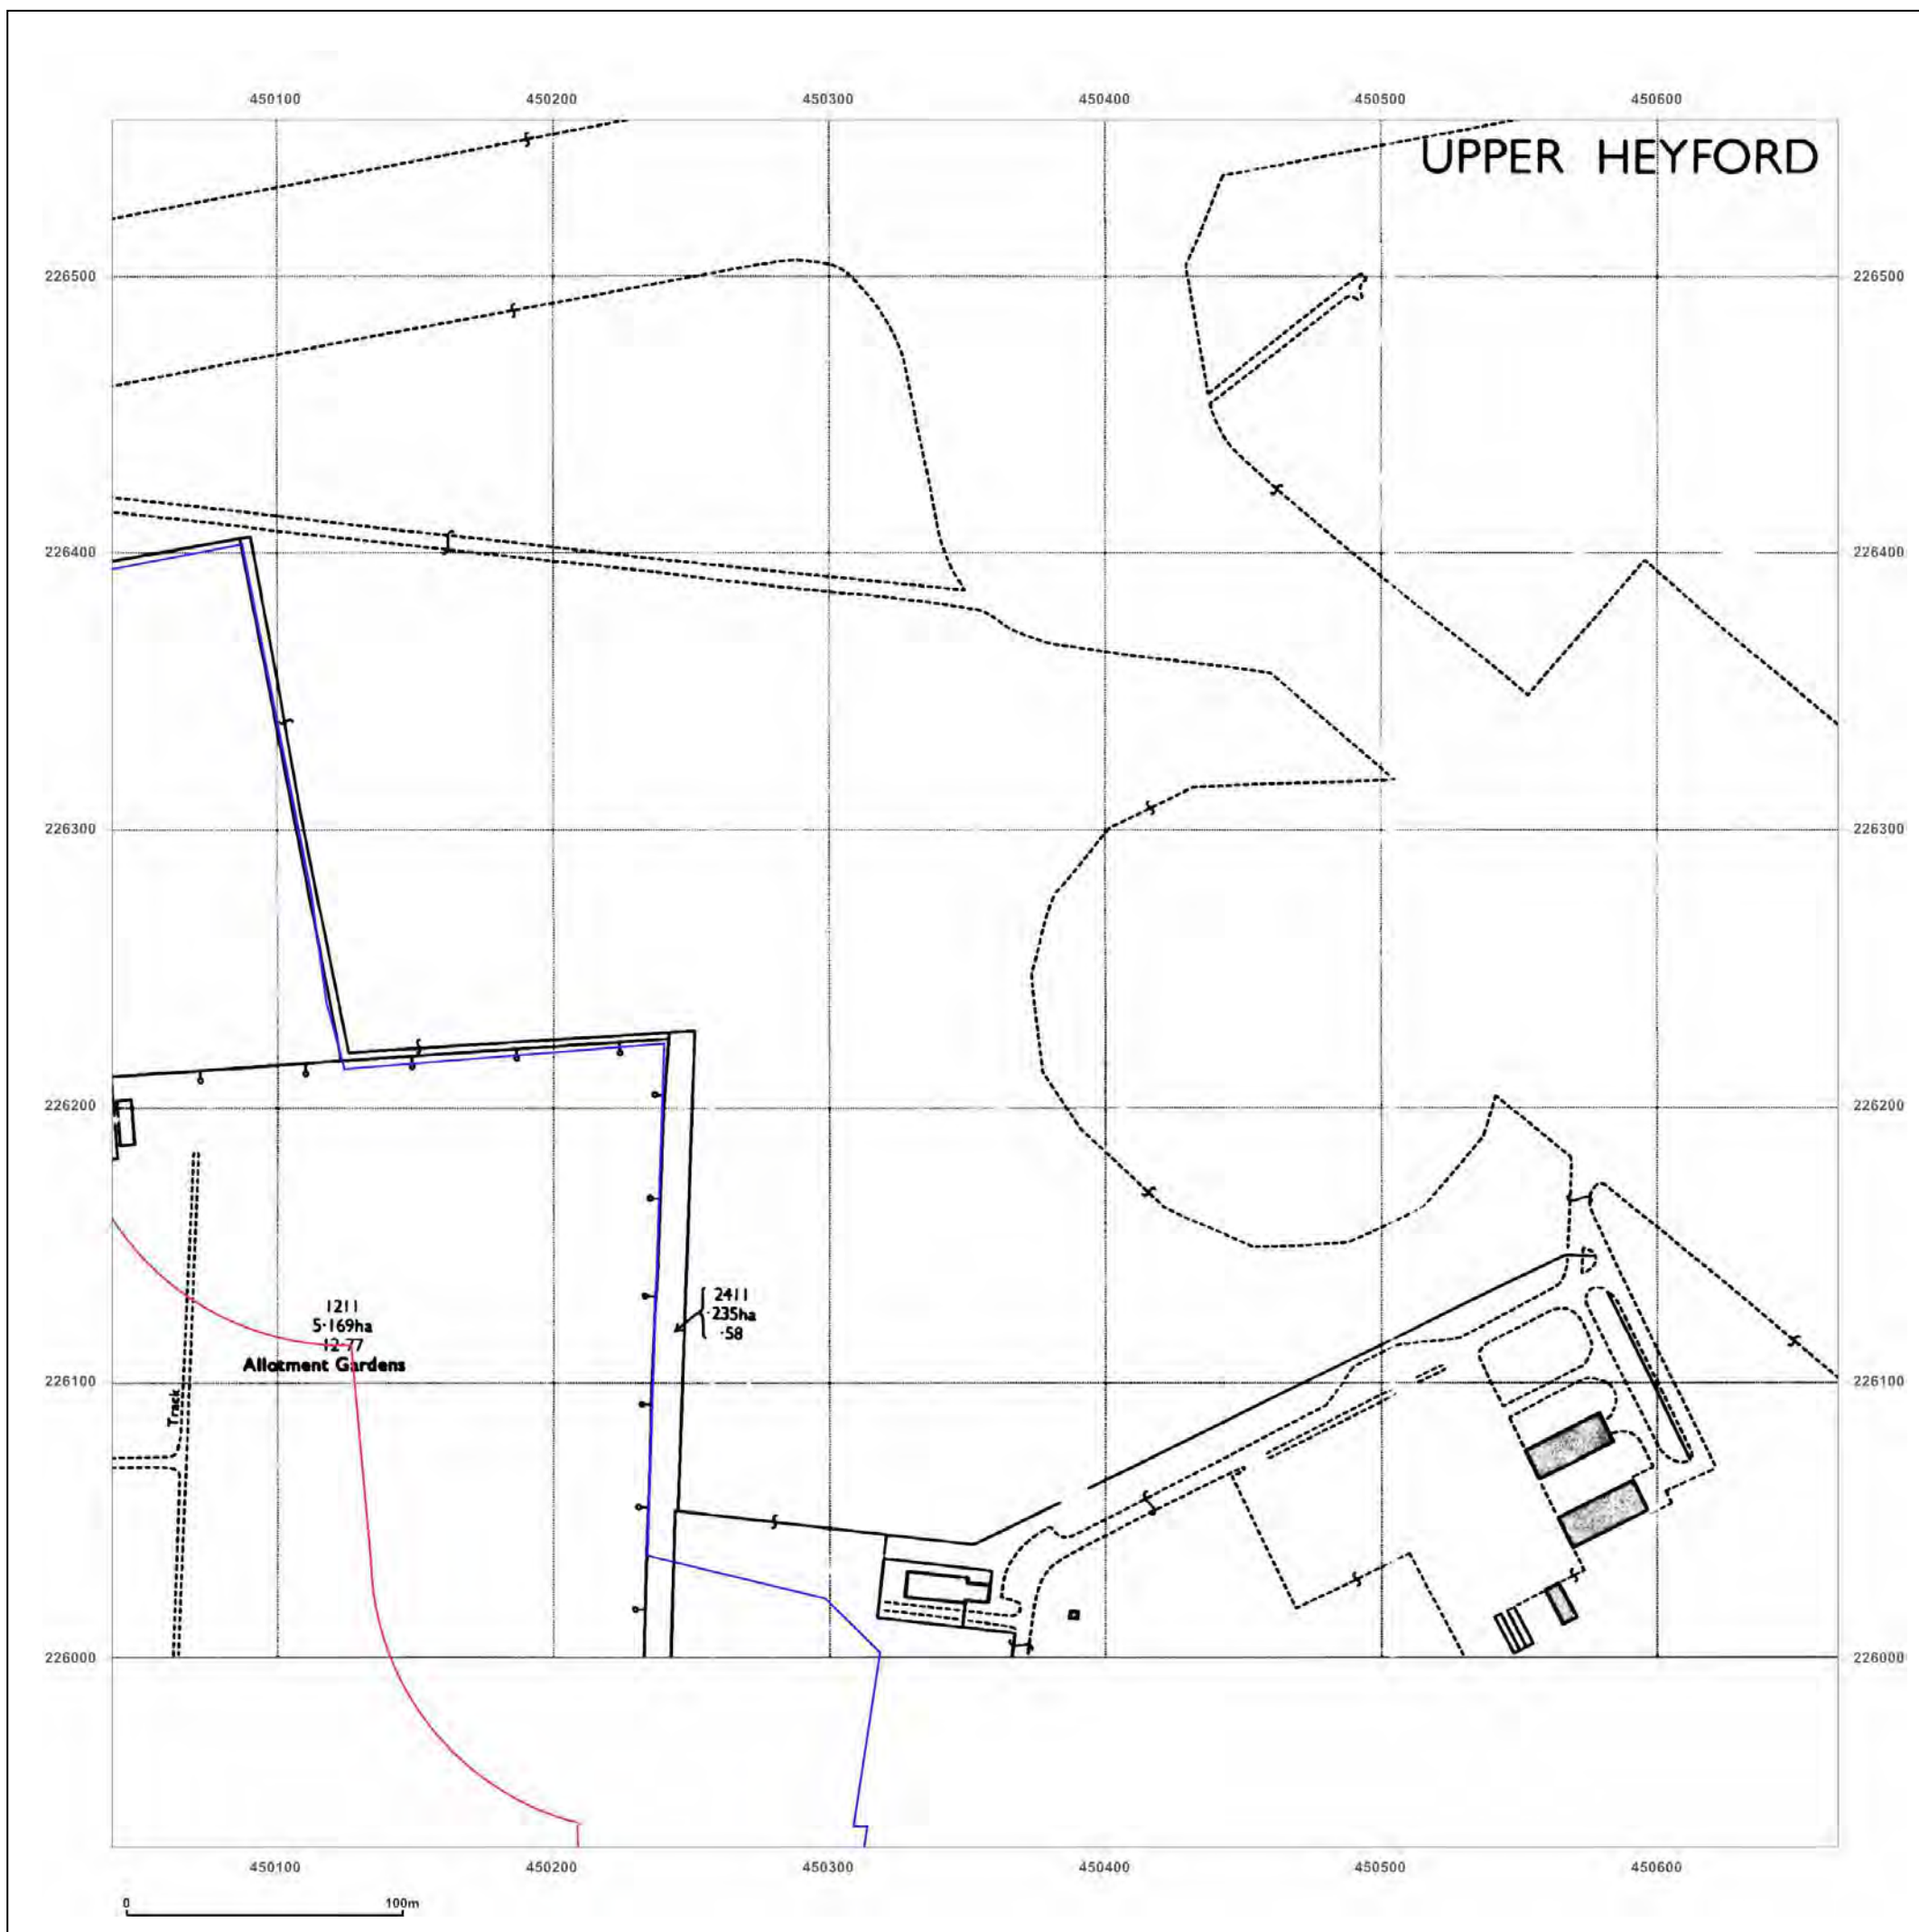

Site Details:

HEYFORD PARK HOUSE, 52
HEYFORD PARK, CAMP ROAD,
UPPER HEYFORD, OX25 5HD

Client Ref: Heyford_Park
Report Ref: GS-4227860_LS_2_3
Grid Ref: 450353, 226244

Map Name: National Grid

Map date: 1976

Scale: 1:2,500

Printed at: 1:2,500

Surveyed N/A
Revised N/A
Edition N/A
Copyright 1976
Levelled N/A

Produced by
Groundsure Insights
T: 08444 159000
E: info@groundsure.com
W: www.groundsure.com

© Crown copyright and database rights 2015 Ordnance Survey 100035207

Production date: 04 September 2017

To view map legend click here [Legend](#)