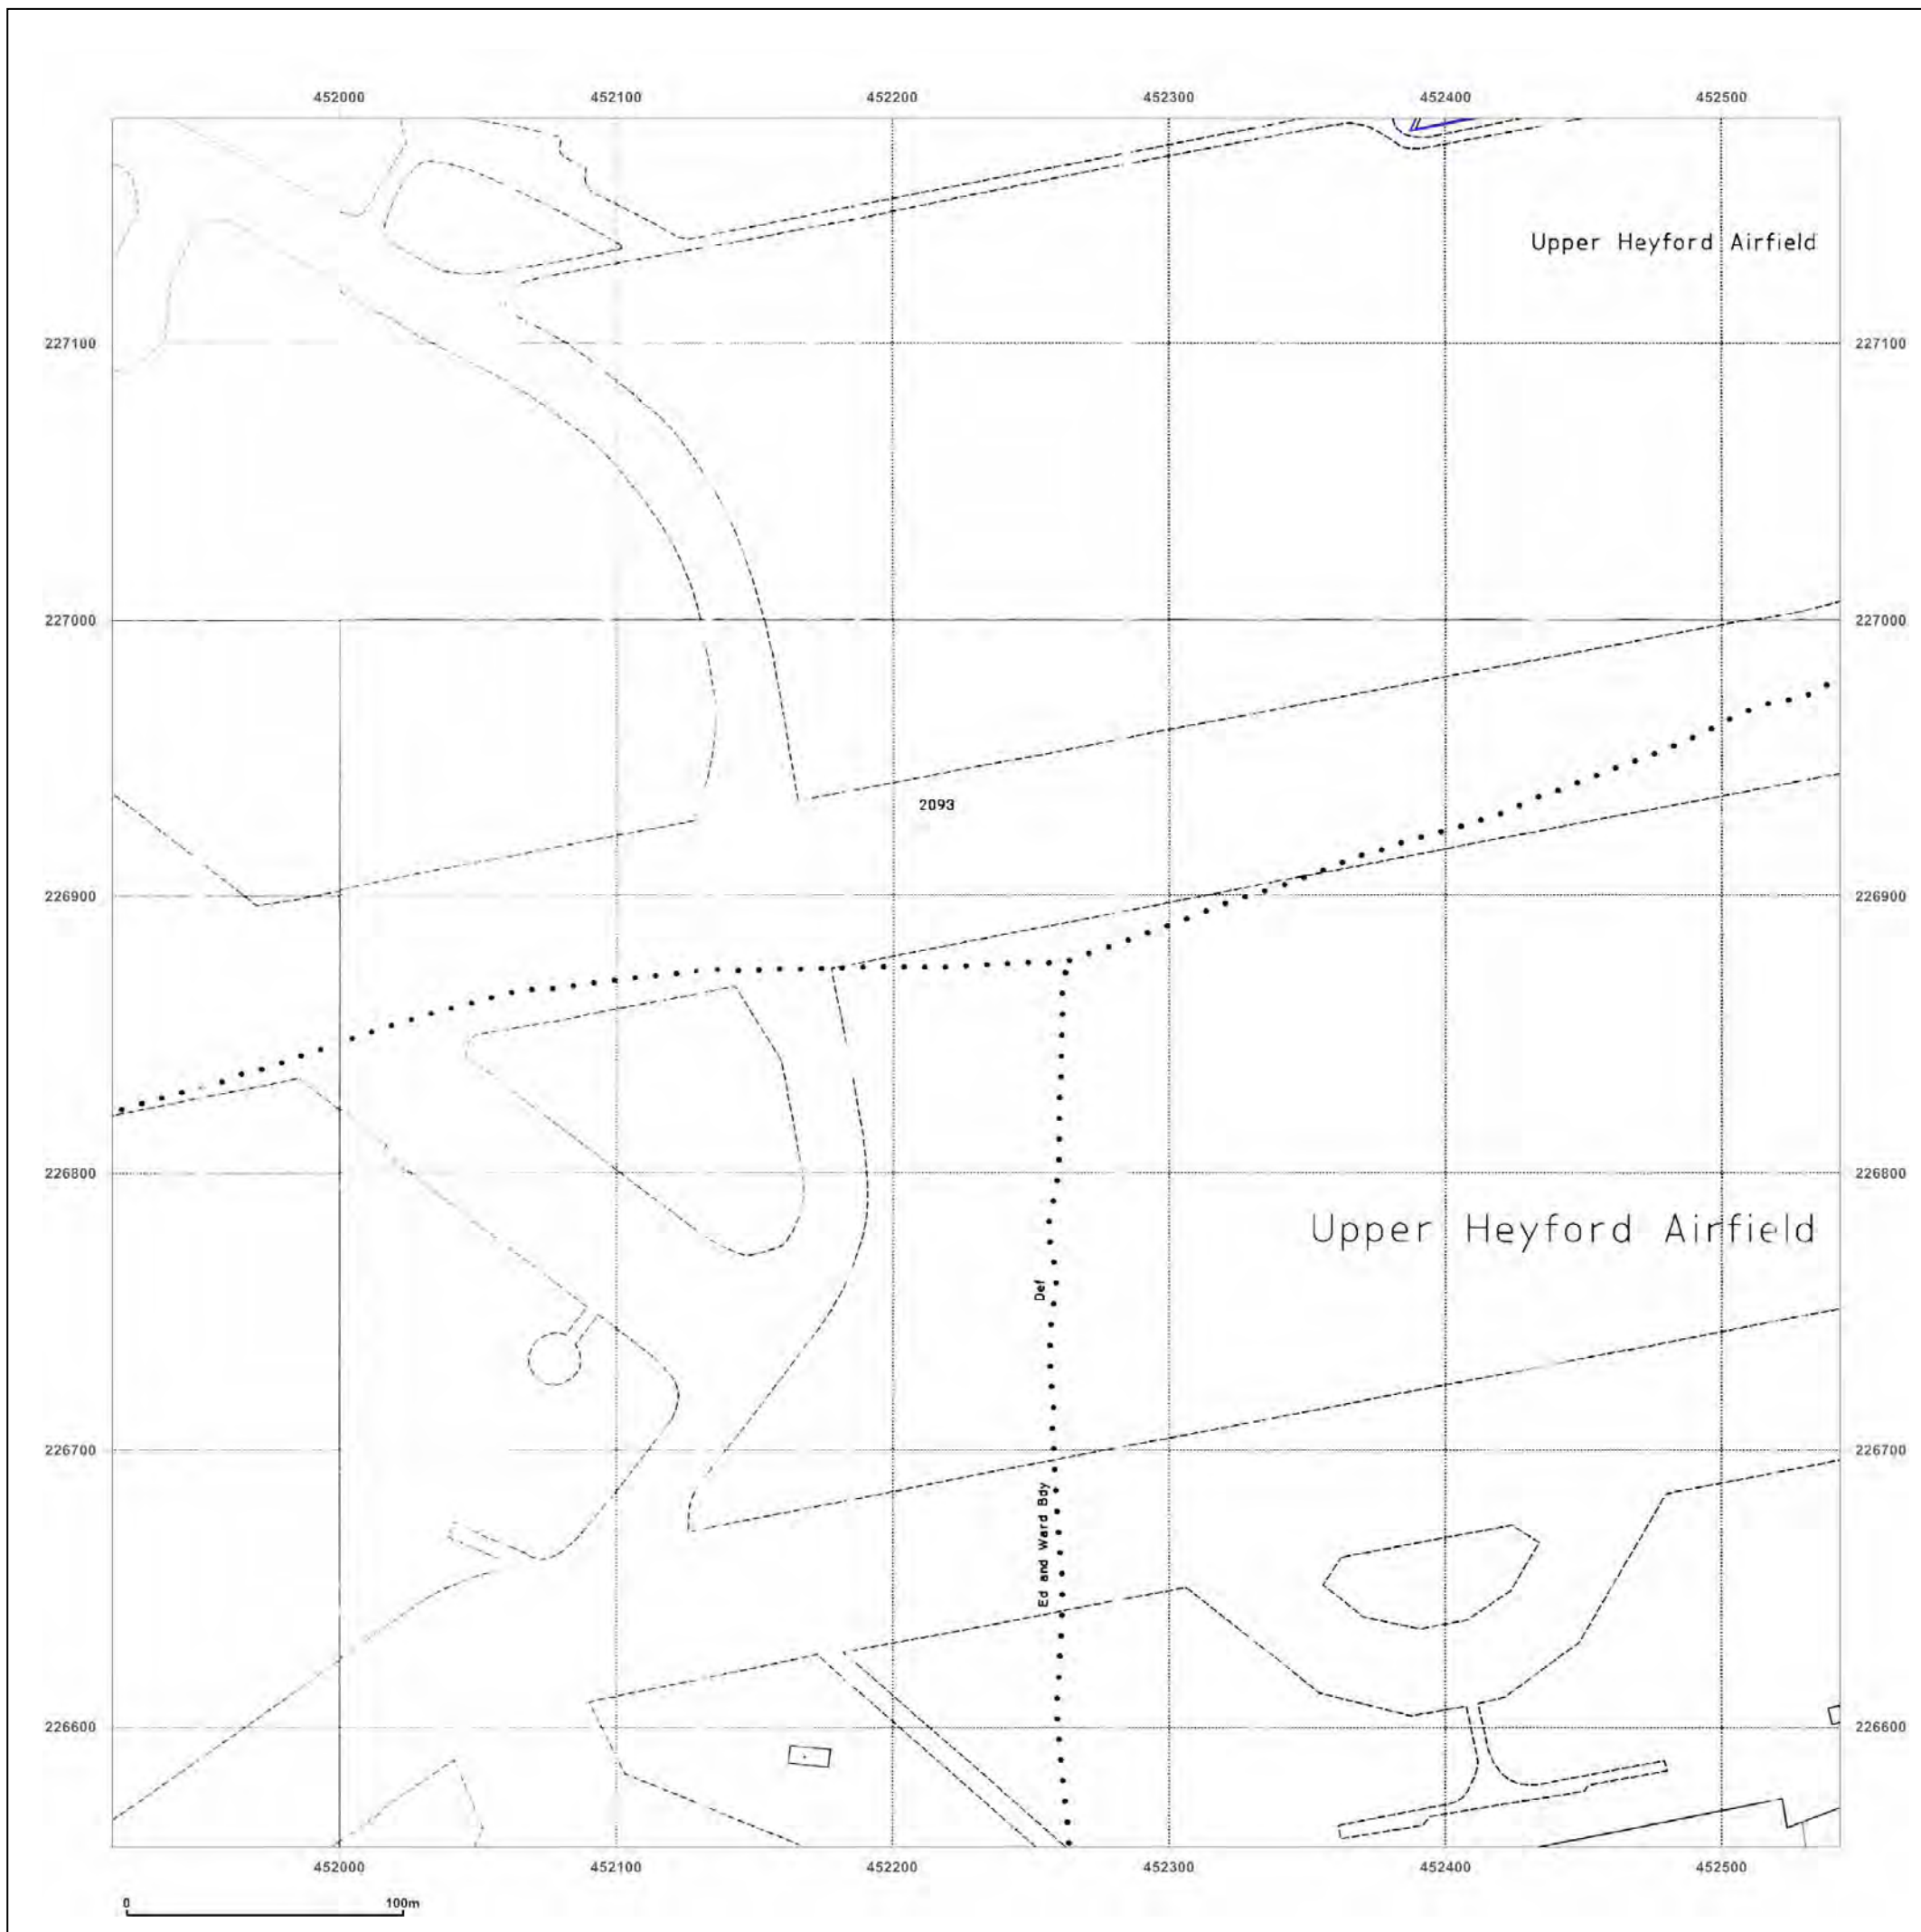

Production date: 04 September 2017

To view map legend click here [Legend](#)

Site Details:

HEYFORD PARK HOUSE, 52
HEYFORD PARK, CAMP ROAD,
UPPER HEYFORD, OX25 5HD

Client Ref: Heyford_Park
Report Ref: GS-4227860_LS_5_5
Grid Ref: 452230, 227495