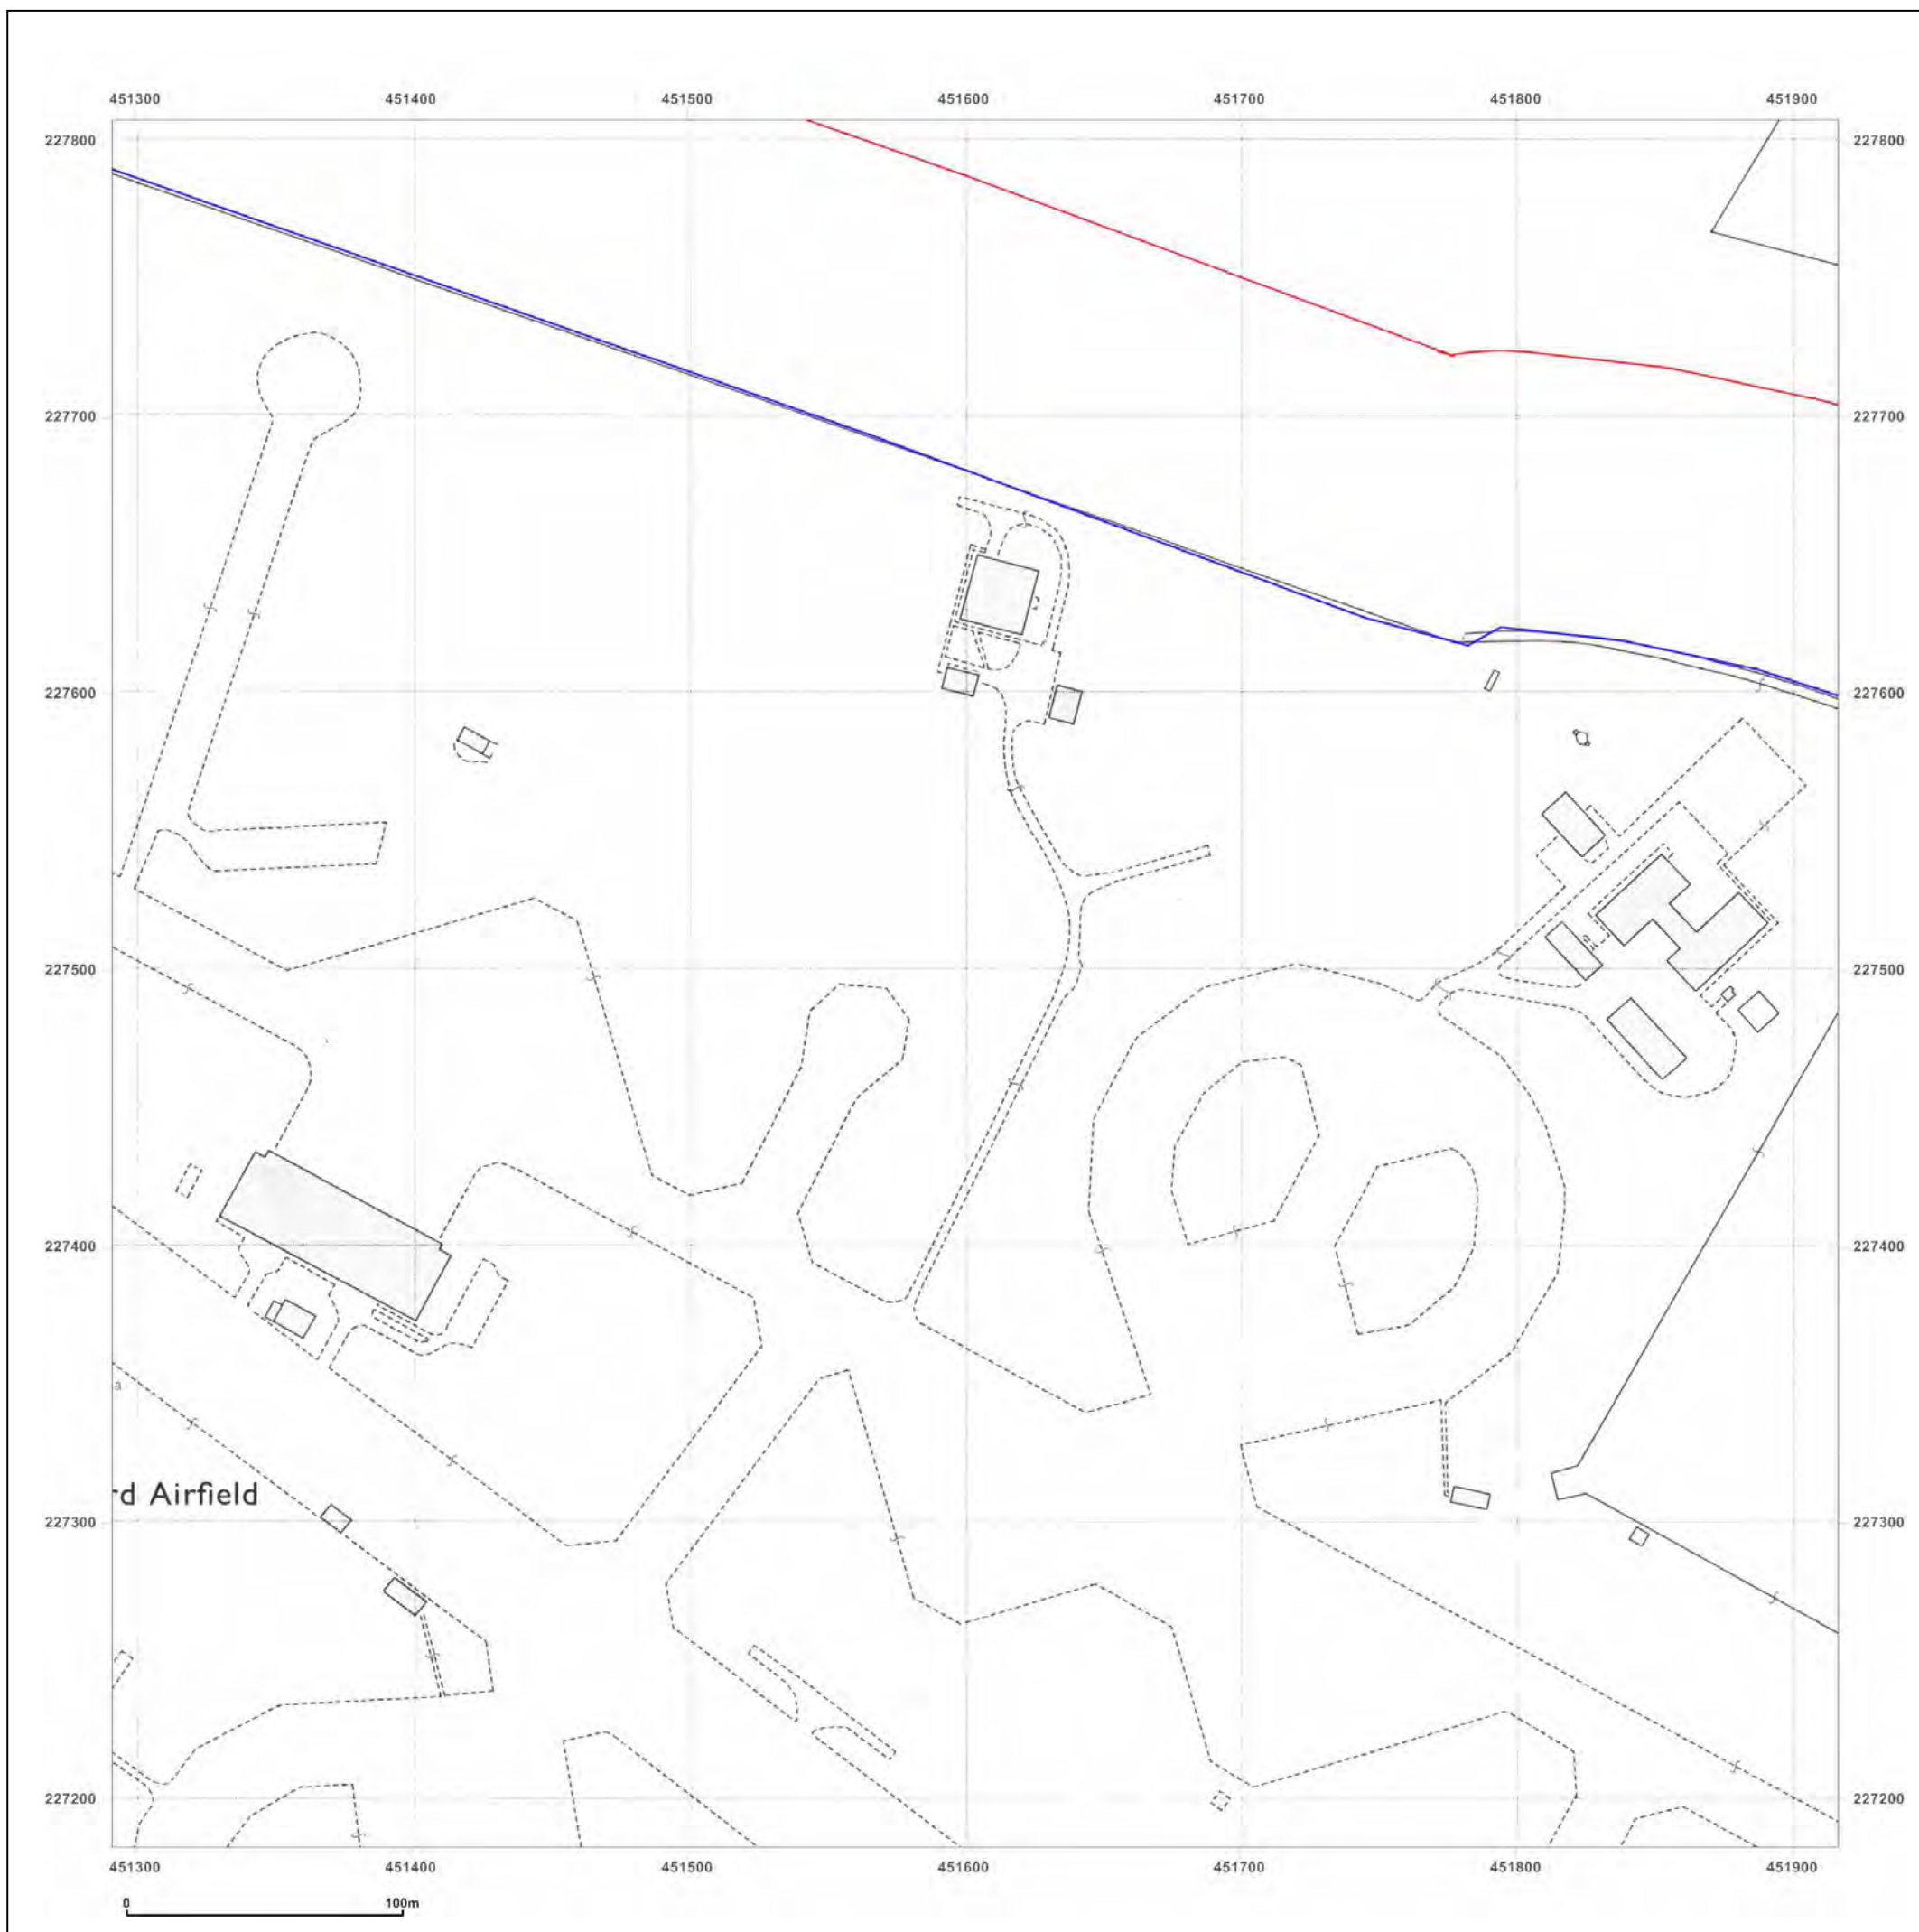

© Crown copyright and database rights 2015 Ordnance Survey 100035207

Production date: 04 September 2017

To view map legend click here [Legend](#)

Site Details:
 HEYFORD PARK HOUSE, 52
 HEYFORD PARK, CAMP ROAD,
 UPPER HEYFORD, OX25 5HD