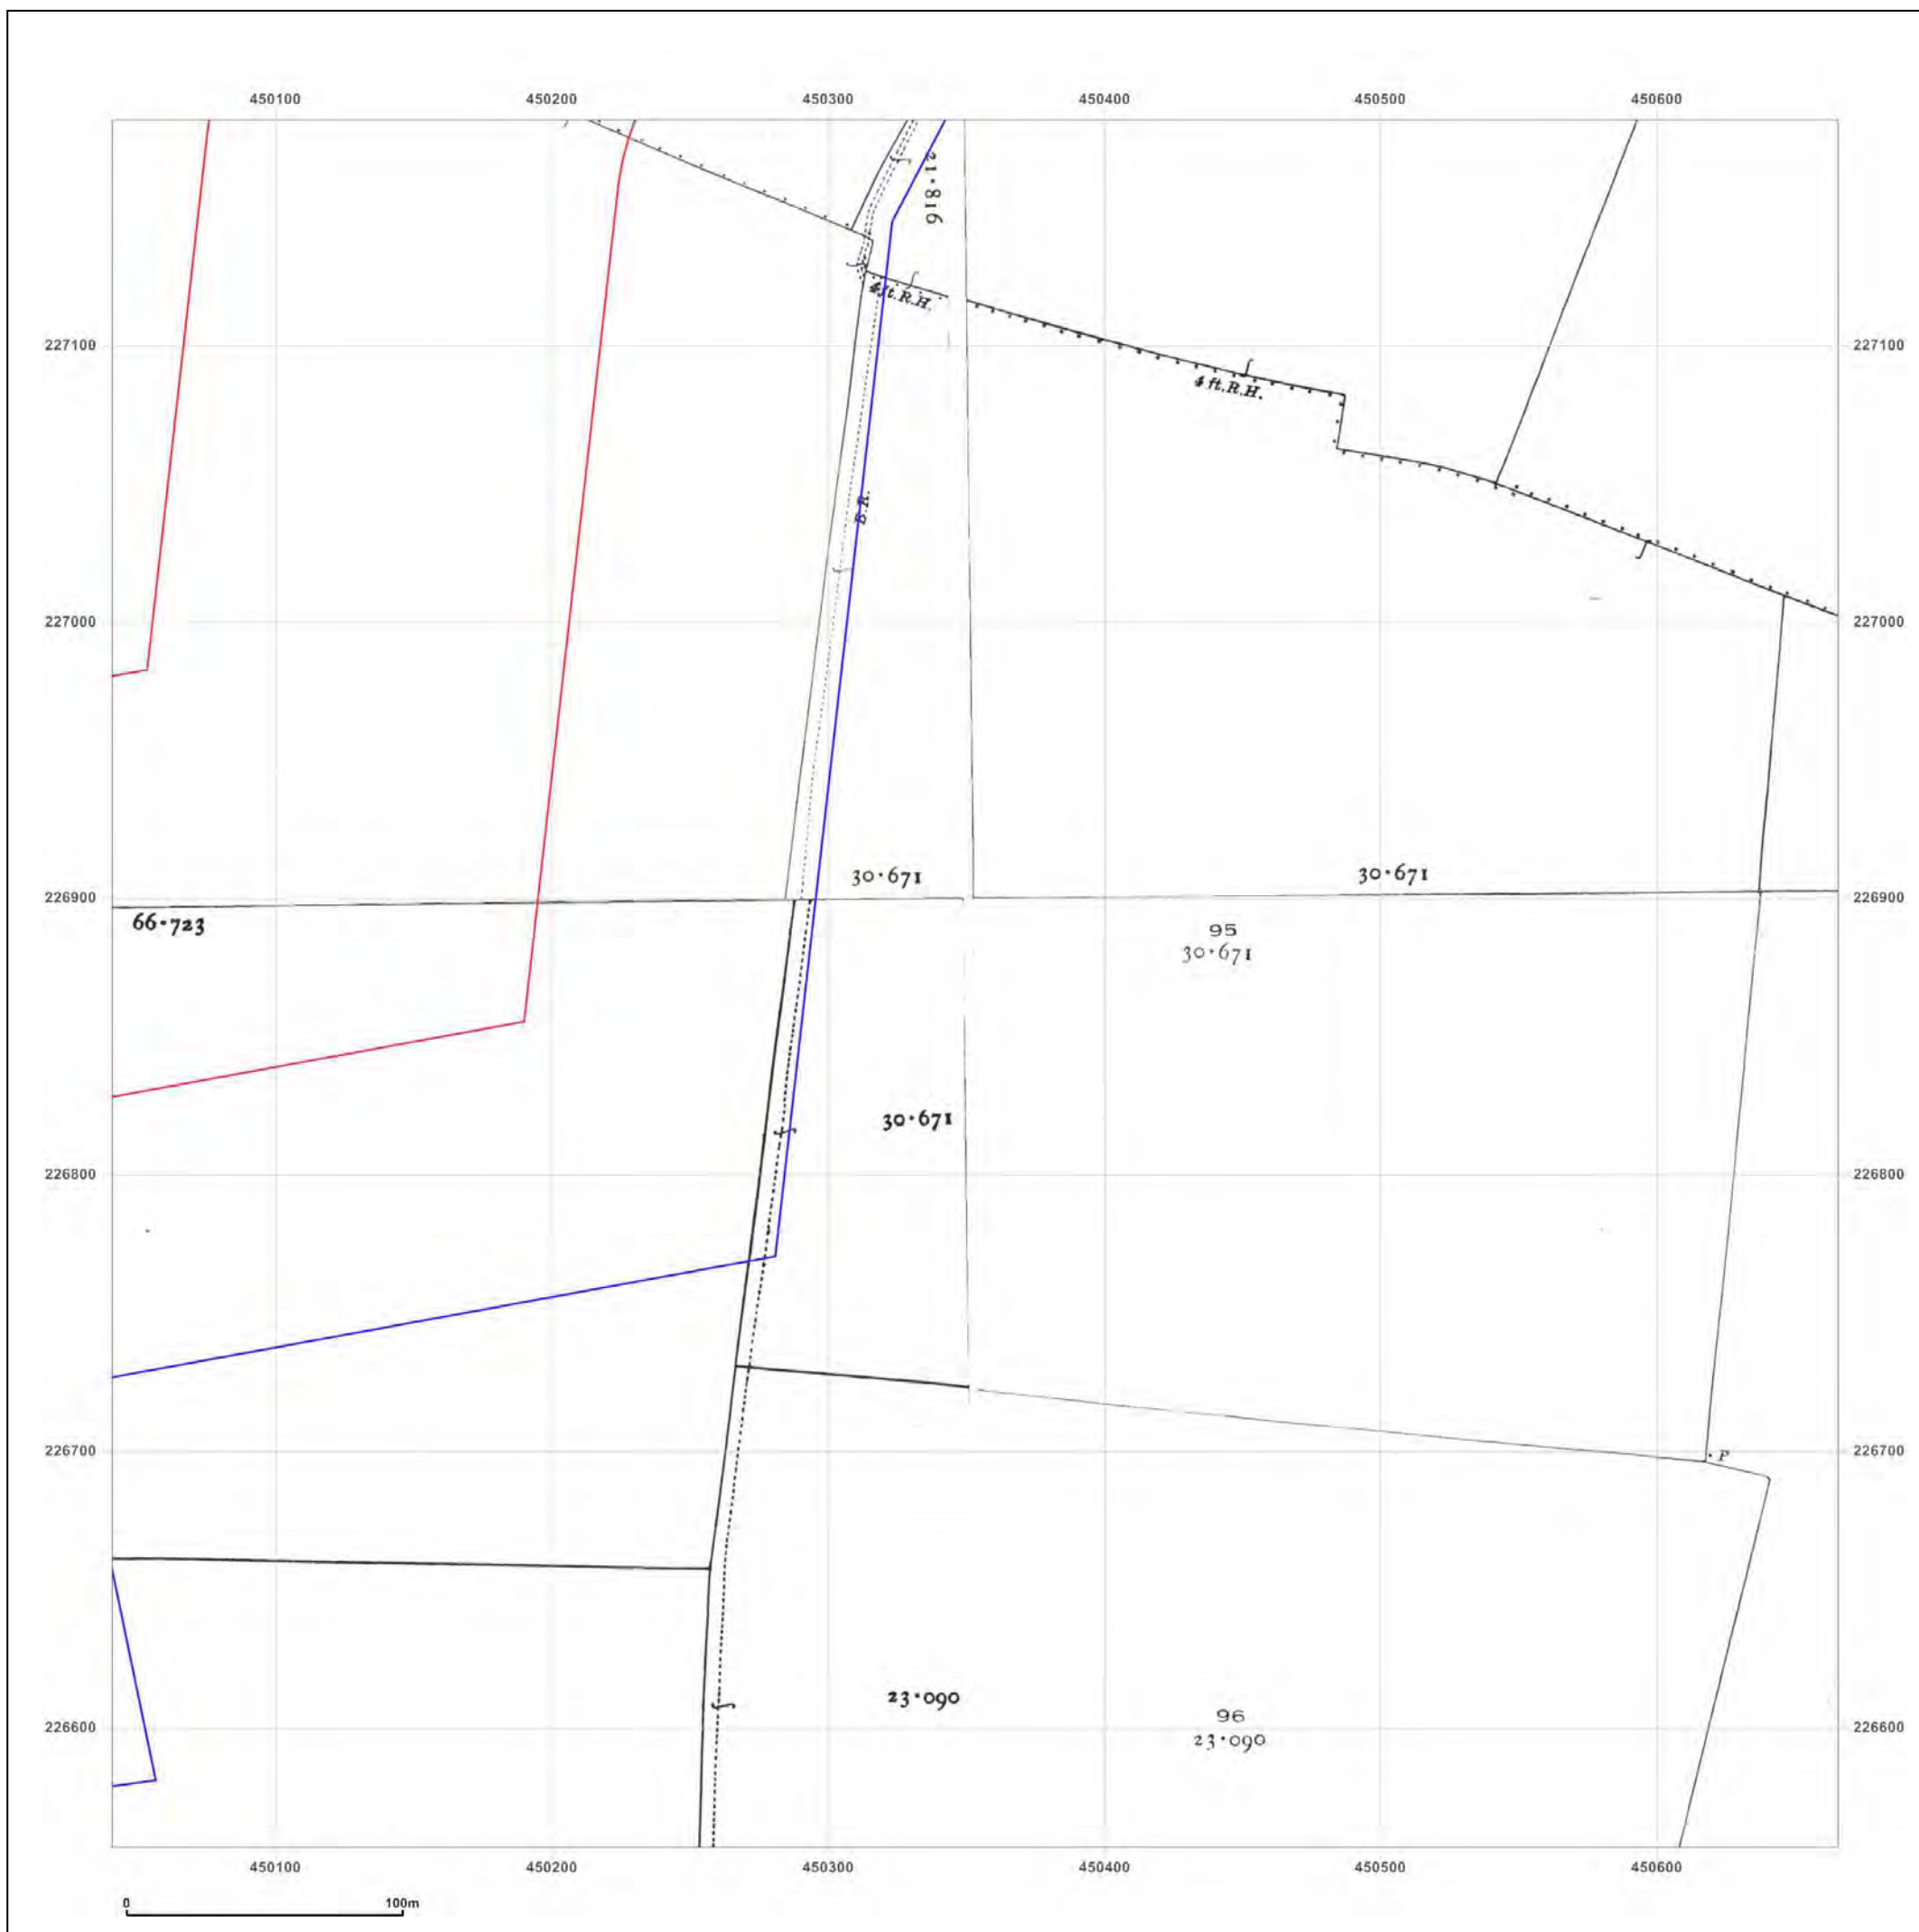

Site Details:

HEYFORD PARK HOUSE, 52
HEYFORD PARK, CAMP ROAD,
UPPER HEYFORD, OX25 5HD

Client Ref: Heyford_Park
Report Ref: GS-4227860_LS_2_4
Grid Ref: 450353, 226869

Map Name: County Series

Map date: 1922

Scale: 1:2,500

Printed at: 1:2,500

Surveyed 1922
Revised 1922
Edition N/A
Copyright N/A
Levelled N/A

Surveyed 1922
Revised 1922
Edition N/A
Copyright N/A
Levelled N/A

Surveyed 1922
Revised 1922
Edition N/A
Copyright N/A
Levelled N/A

Surveyed 1922
Revised 1922
Edition N/A
Copyright N/A
Levelled N/A

Produced by
Groundsure Insights
T: 08444 159000
E: info@groundsure.com
W: www.groundsure.com

© Crown copyright and database rights 2015 Ordnance Survey 100035207

Production date: 04 September 2017

To view map legend click here [Legend](#)