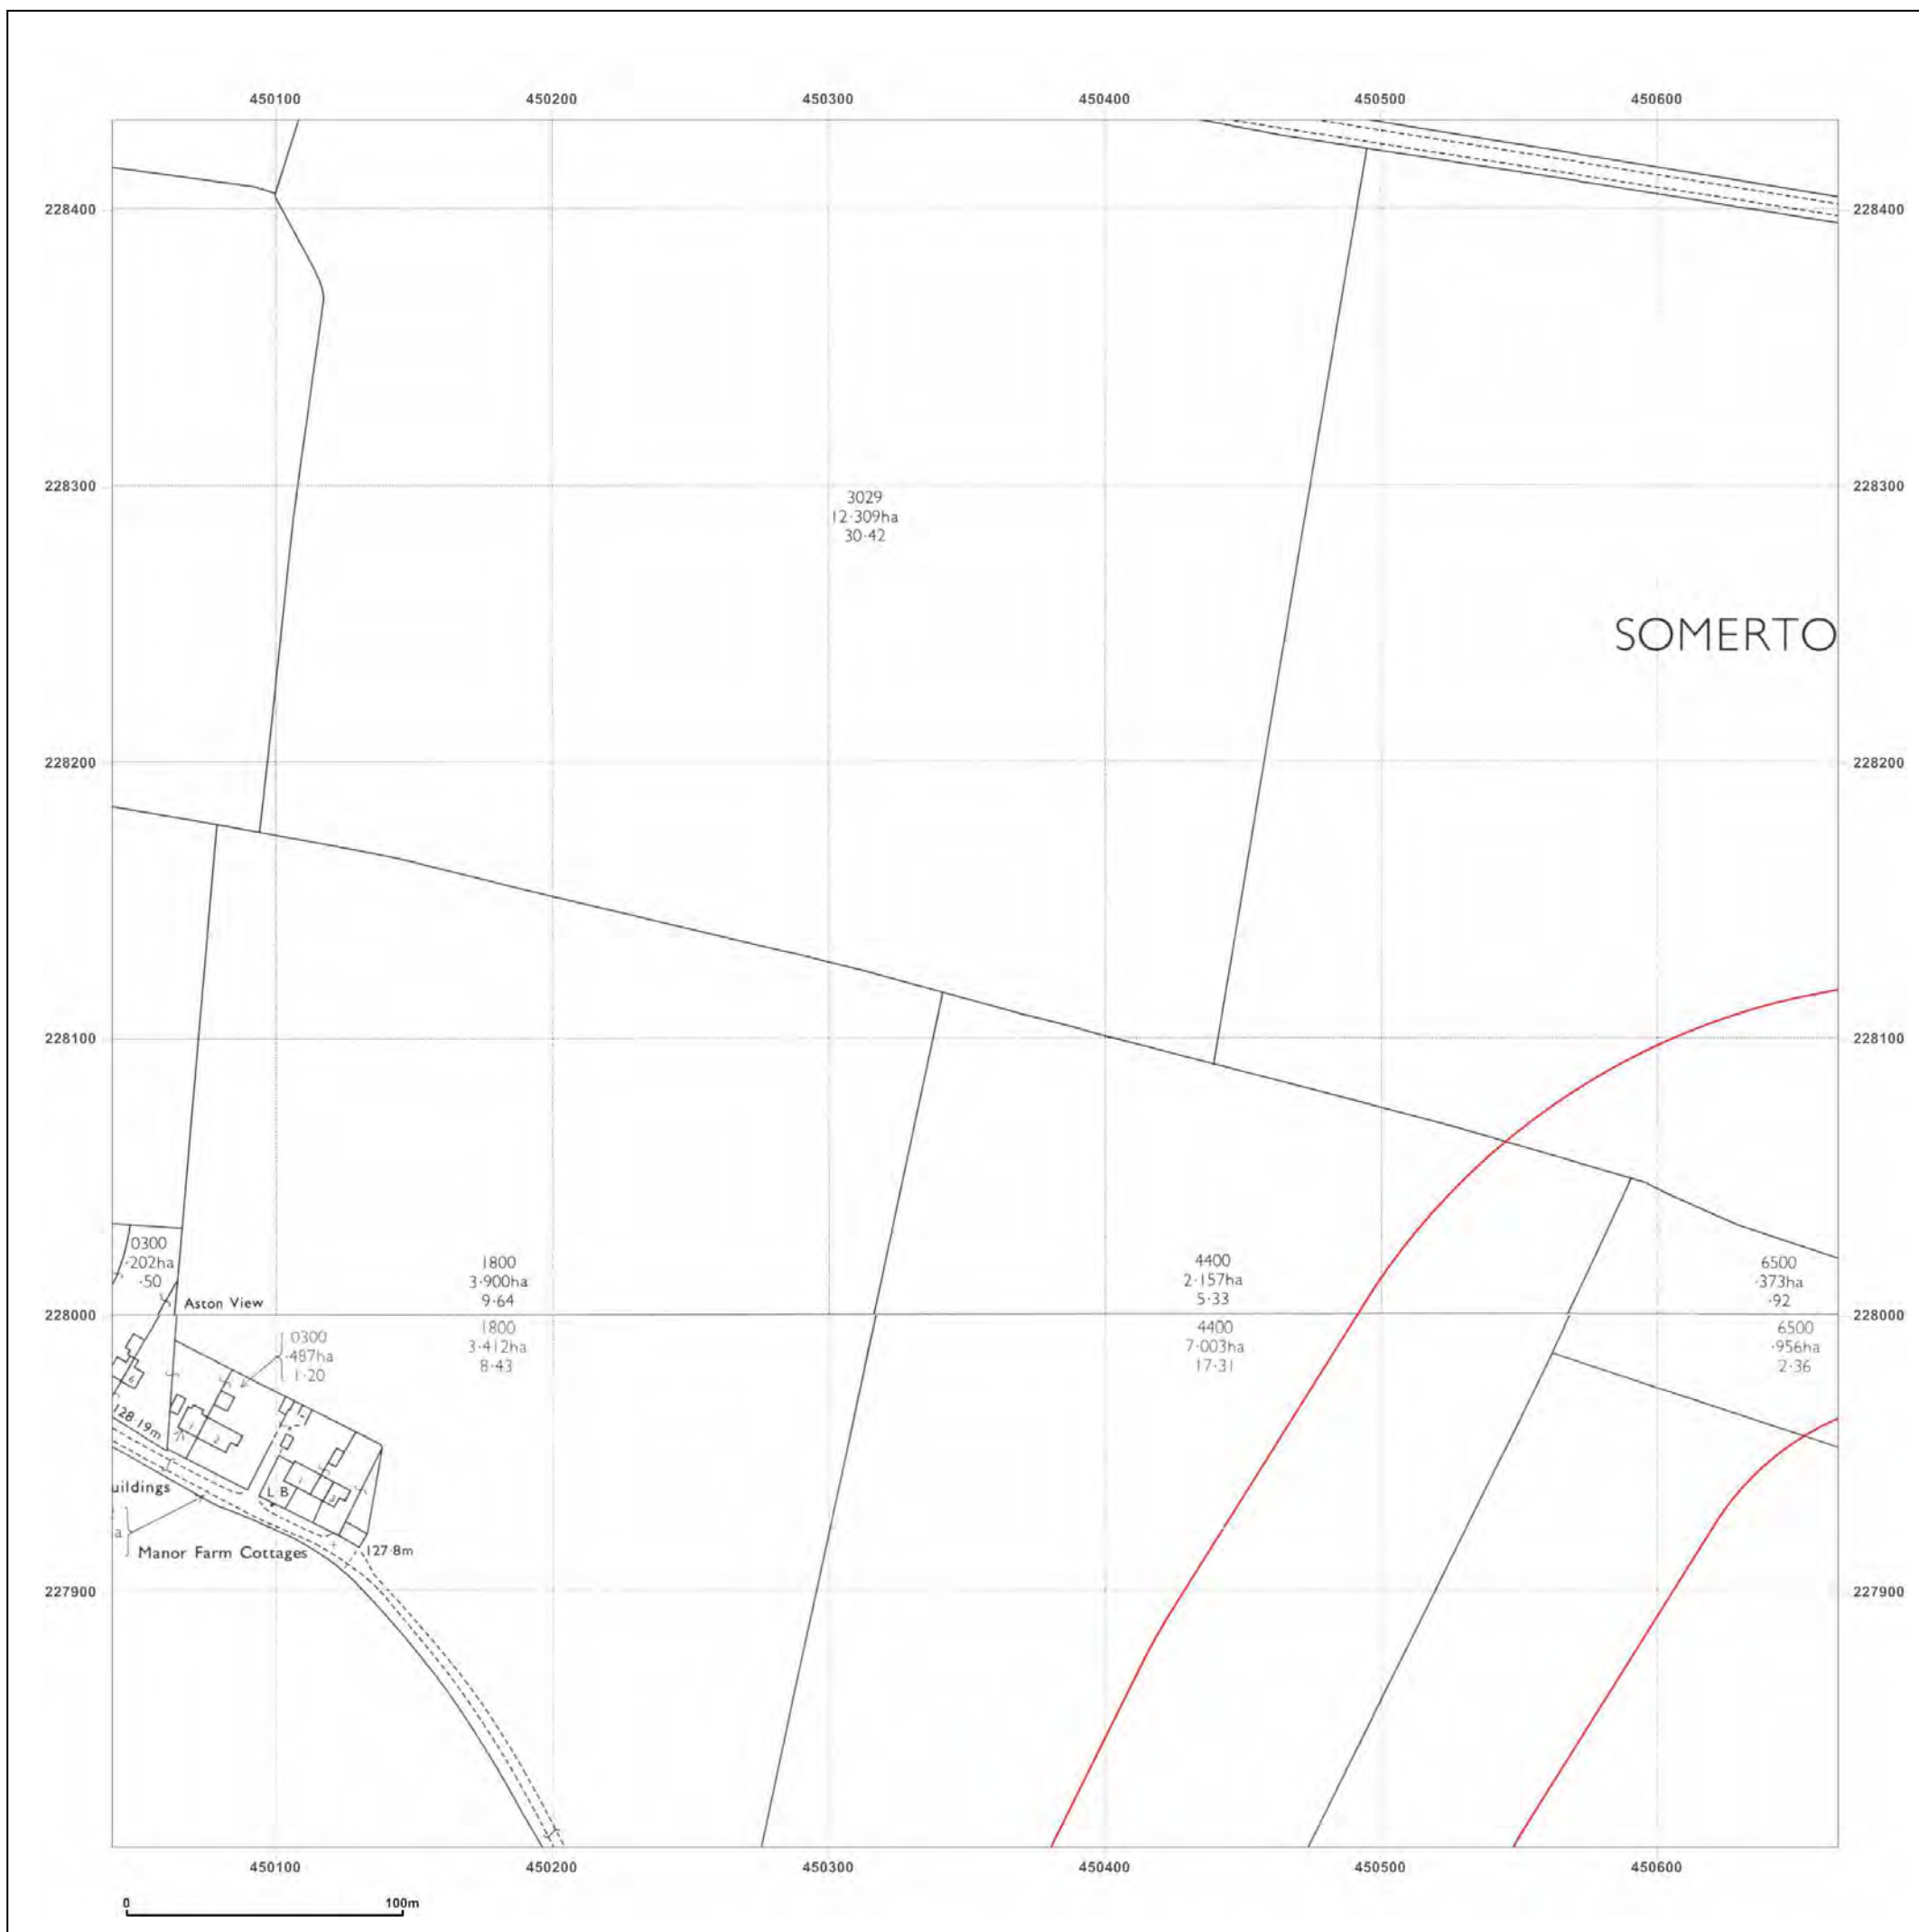

Surveyed 1974
Revised 1974
Edition N/A
Copyright N/A
Levelled 1971

Produced by
Groundsure Insights
T: 08444 159000
E: info@groundsure.com
W: www.groundsure.com

© Crown copyright and database rights 2015 Ordnance Survey 100035207

Production date: 04 September 2017

To view map legend click here [Legend](#)