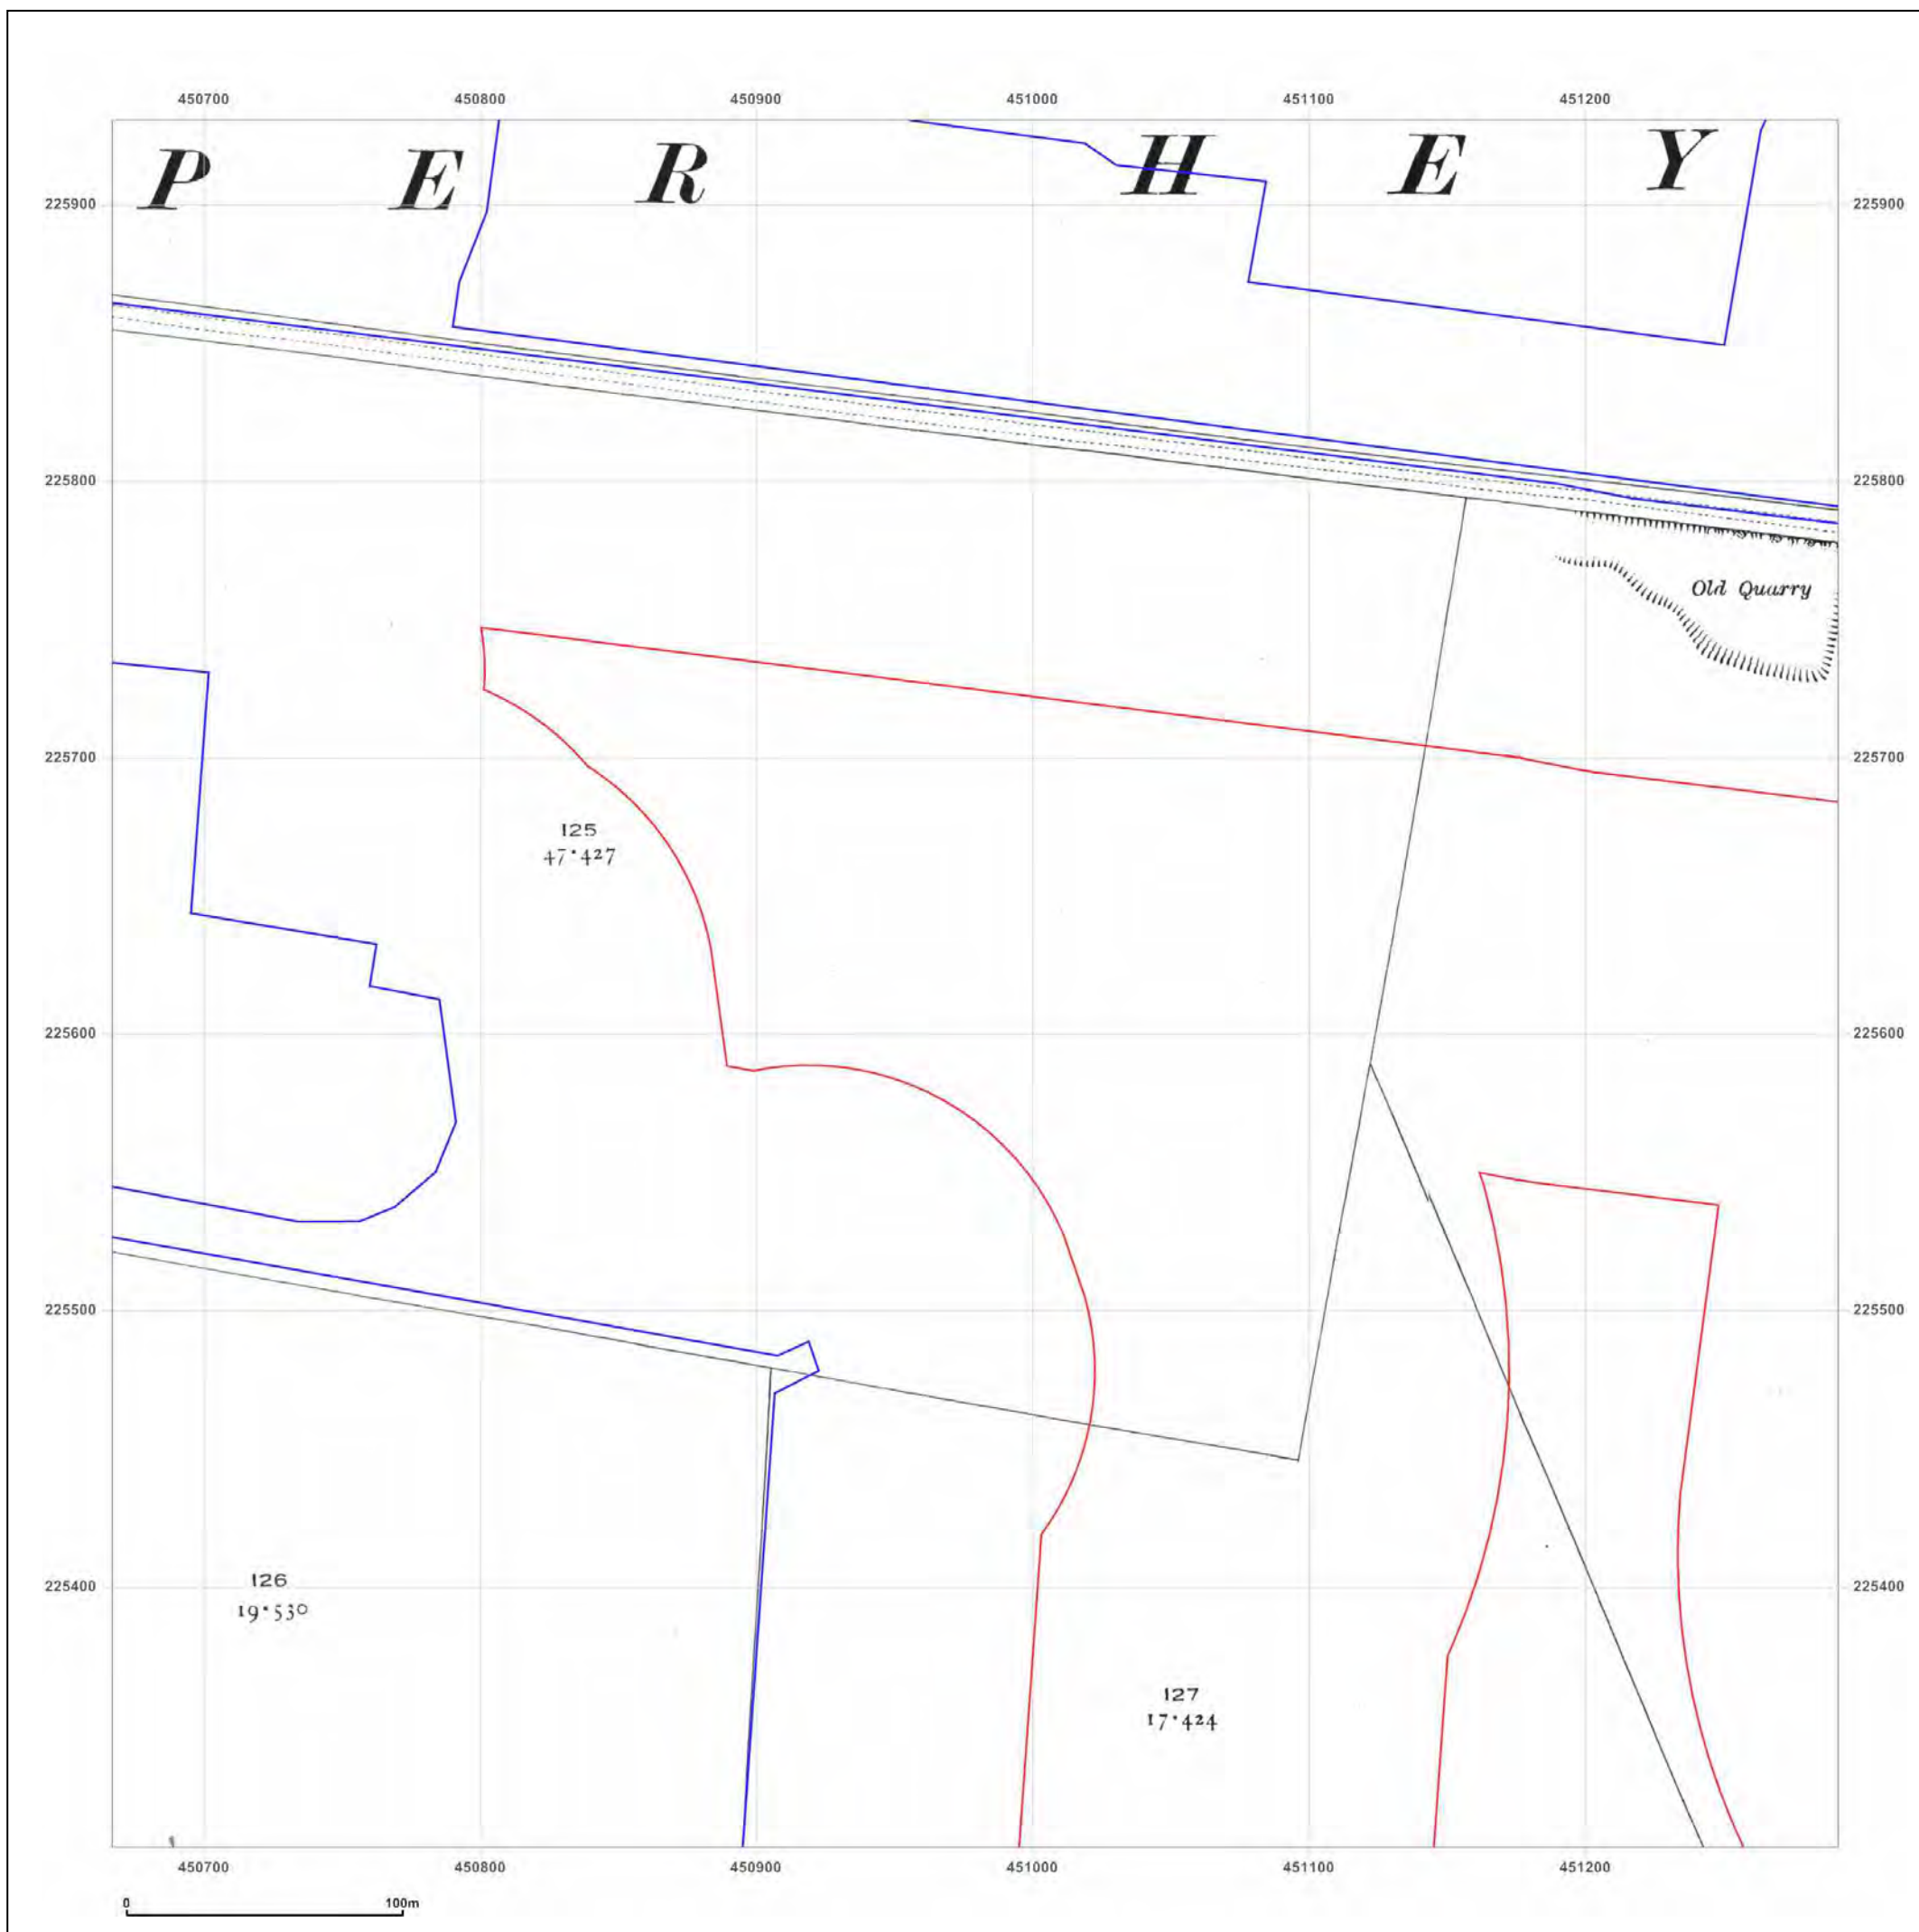

Produced by
Groundsure Insights
T: 08444 159000
E: info@groundsure.com
W: www.groundsure.com

© Crown copyright and database rights 2015 Ordnance Survey 100035207

Production date: 04 September 2017

To view map legend click here [Legend](#)