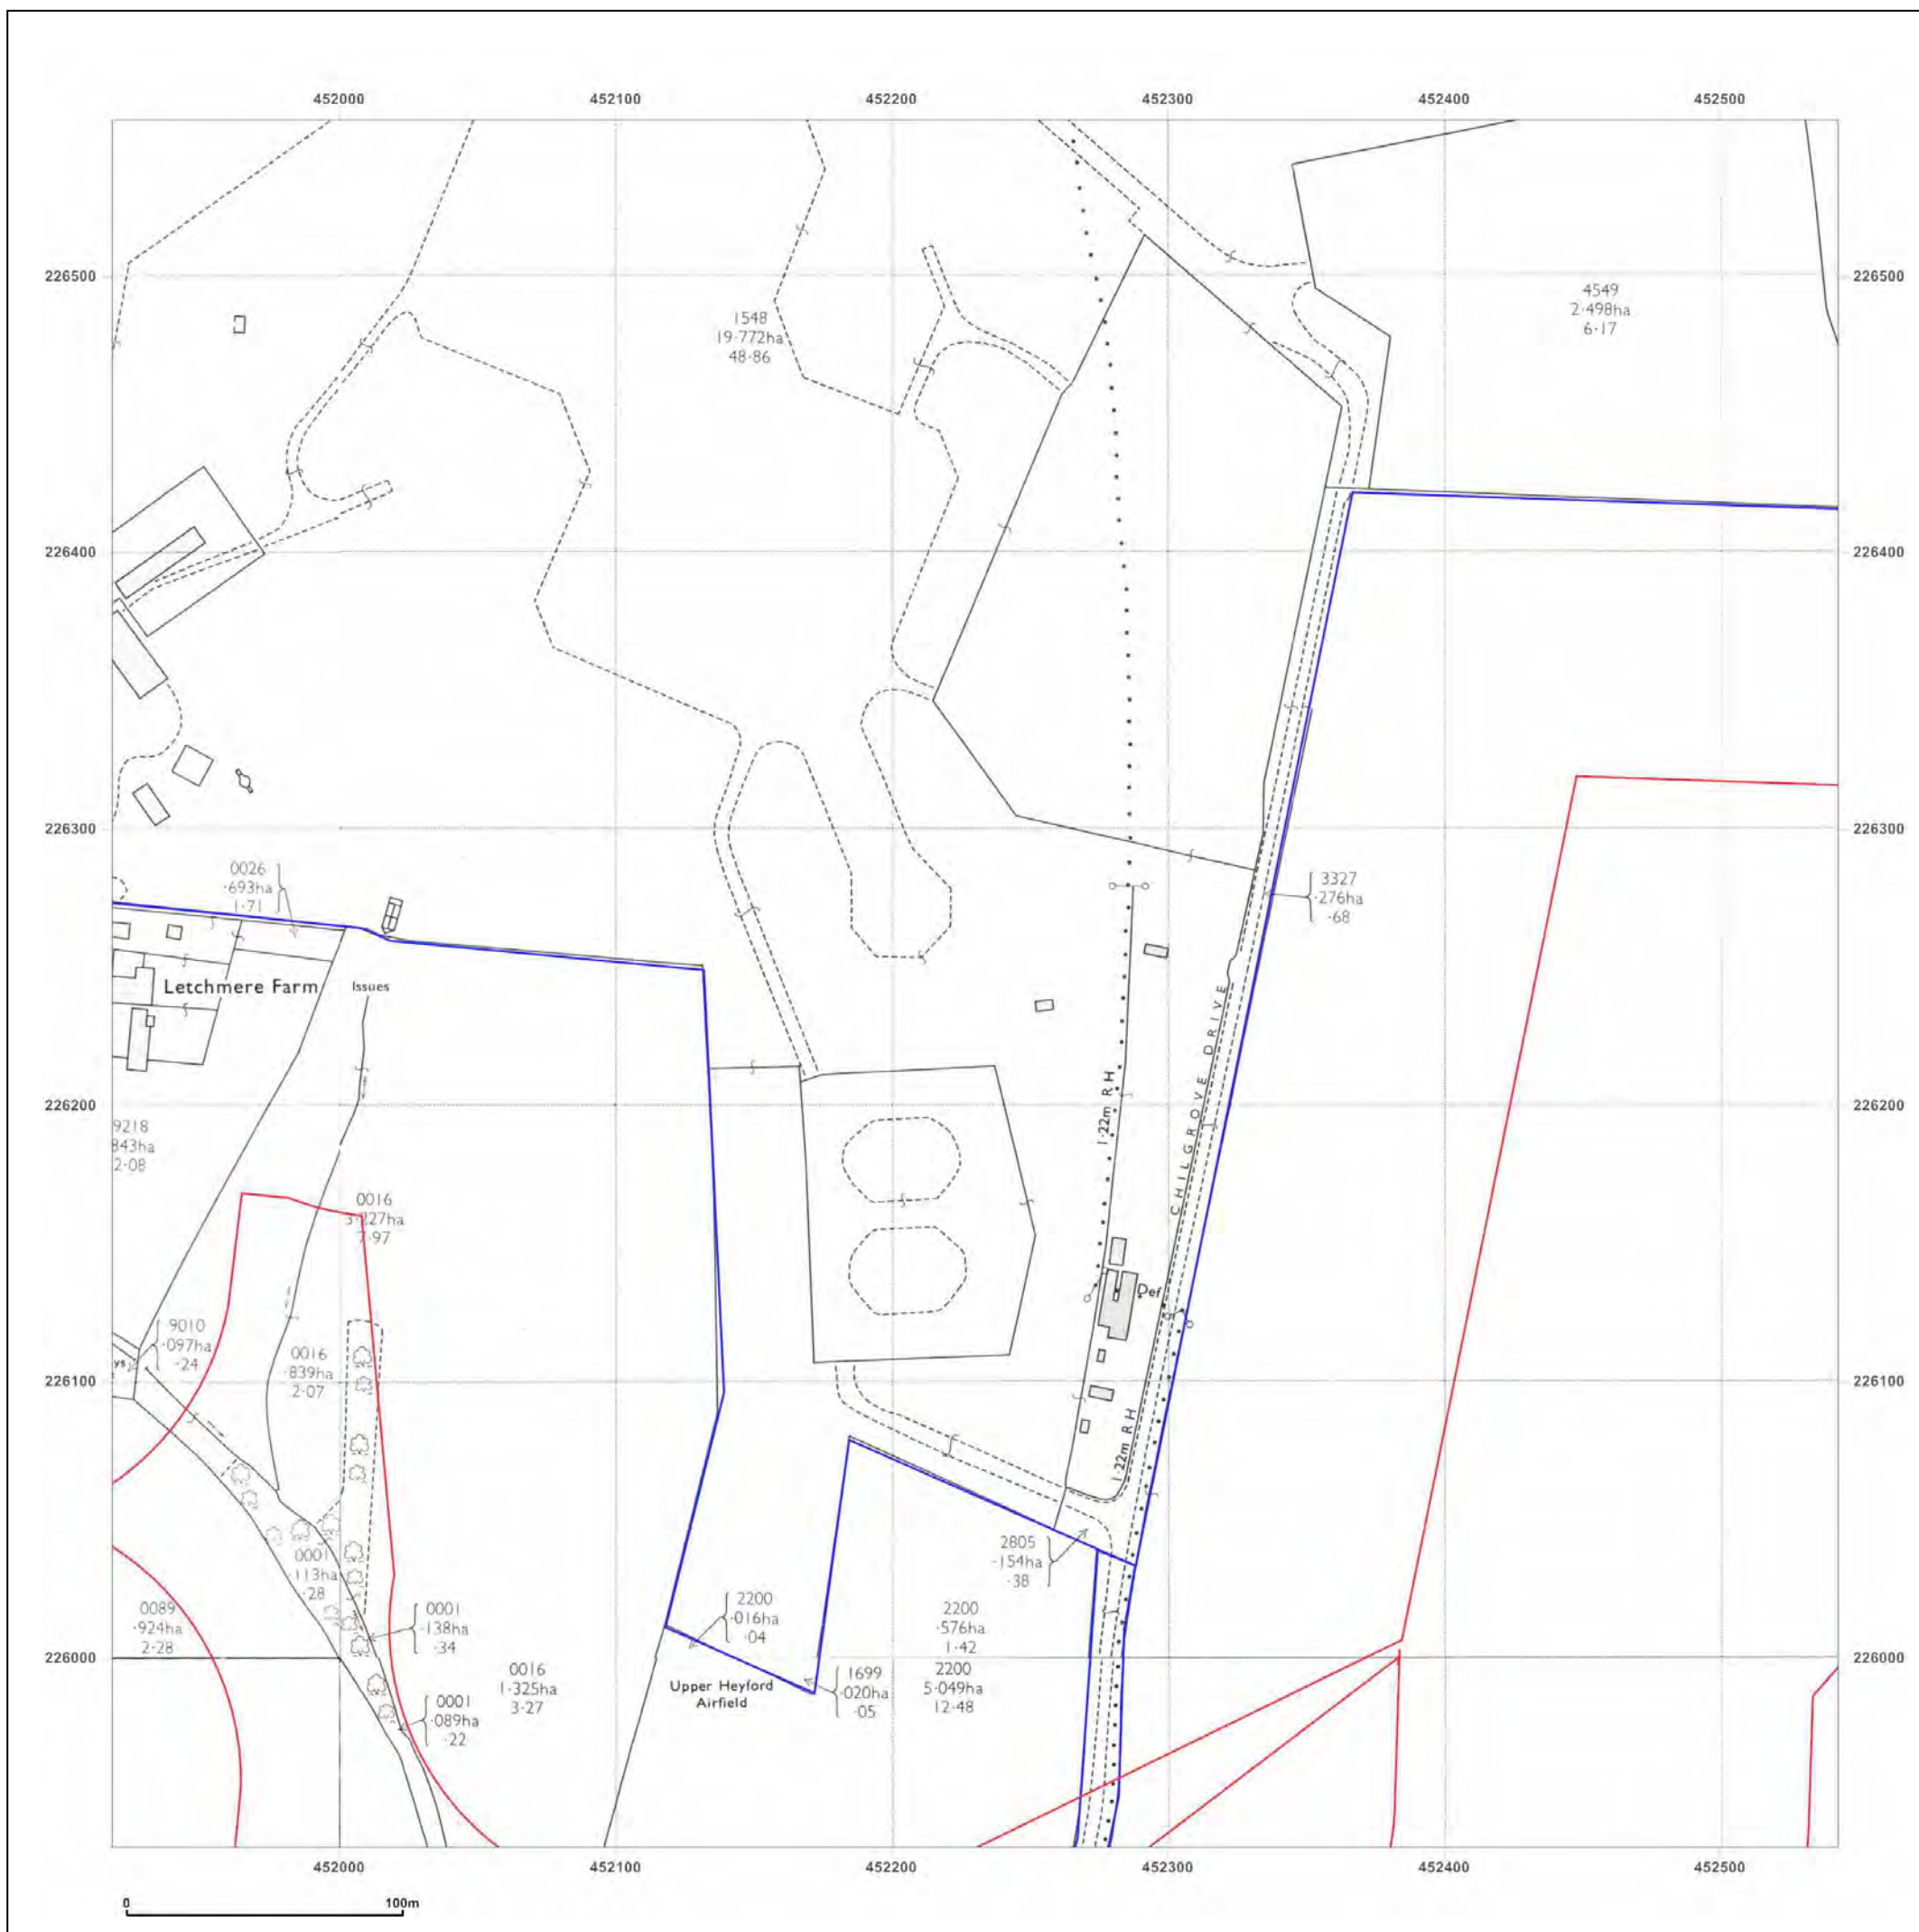

© Crown copyright and database rights 2015 Ordnance Survey 100035207

Production date: 04 September 2017

To view map legend click here [Legend](#)

Site Details:

HEYFORD PARK HOUSE, 52
HEYFORD PARK, CAMP ROAD,
UPPER HEYFORD, OX25 5HD