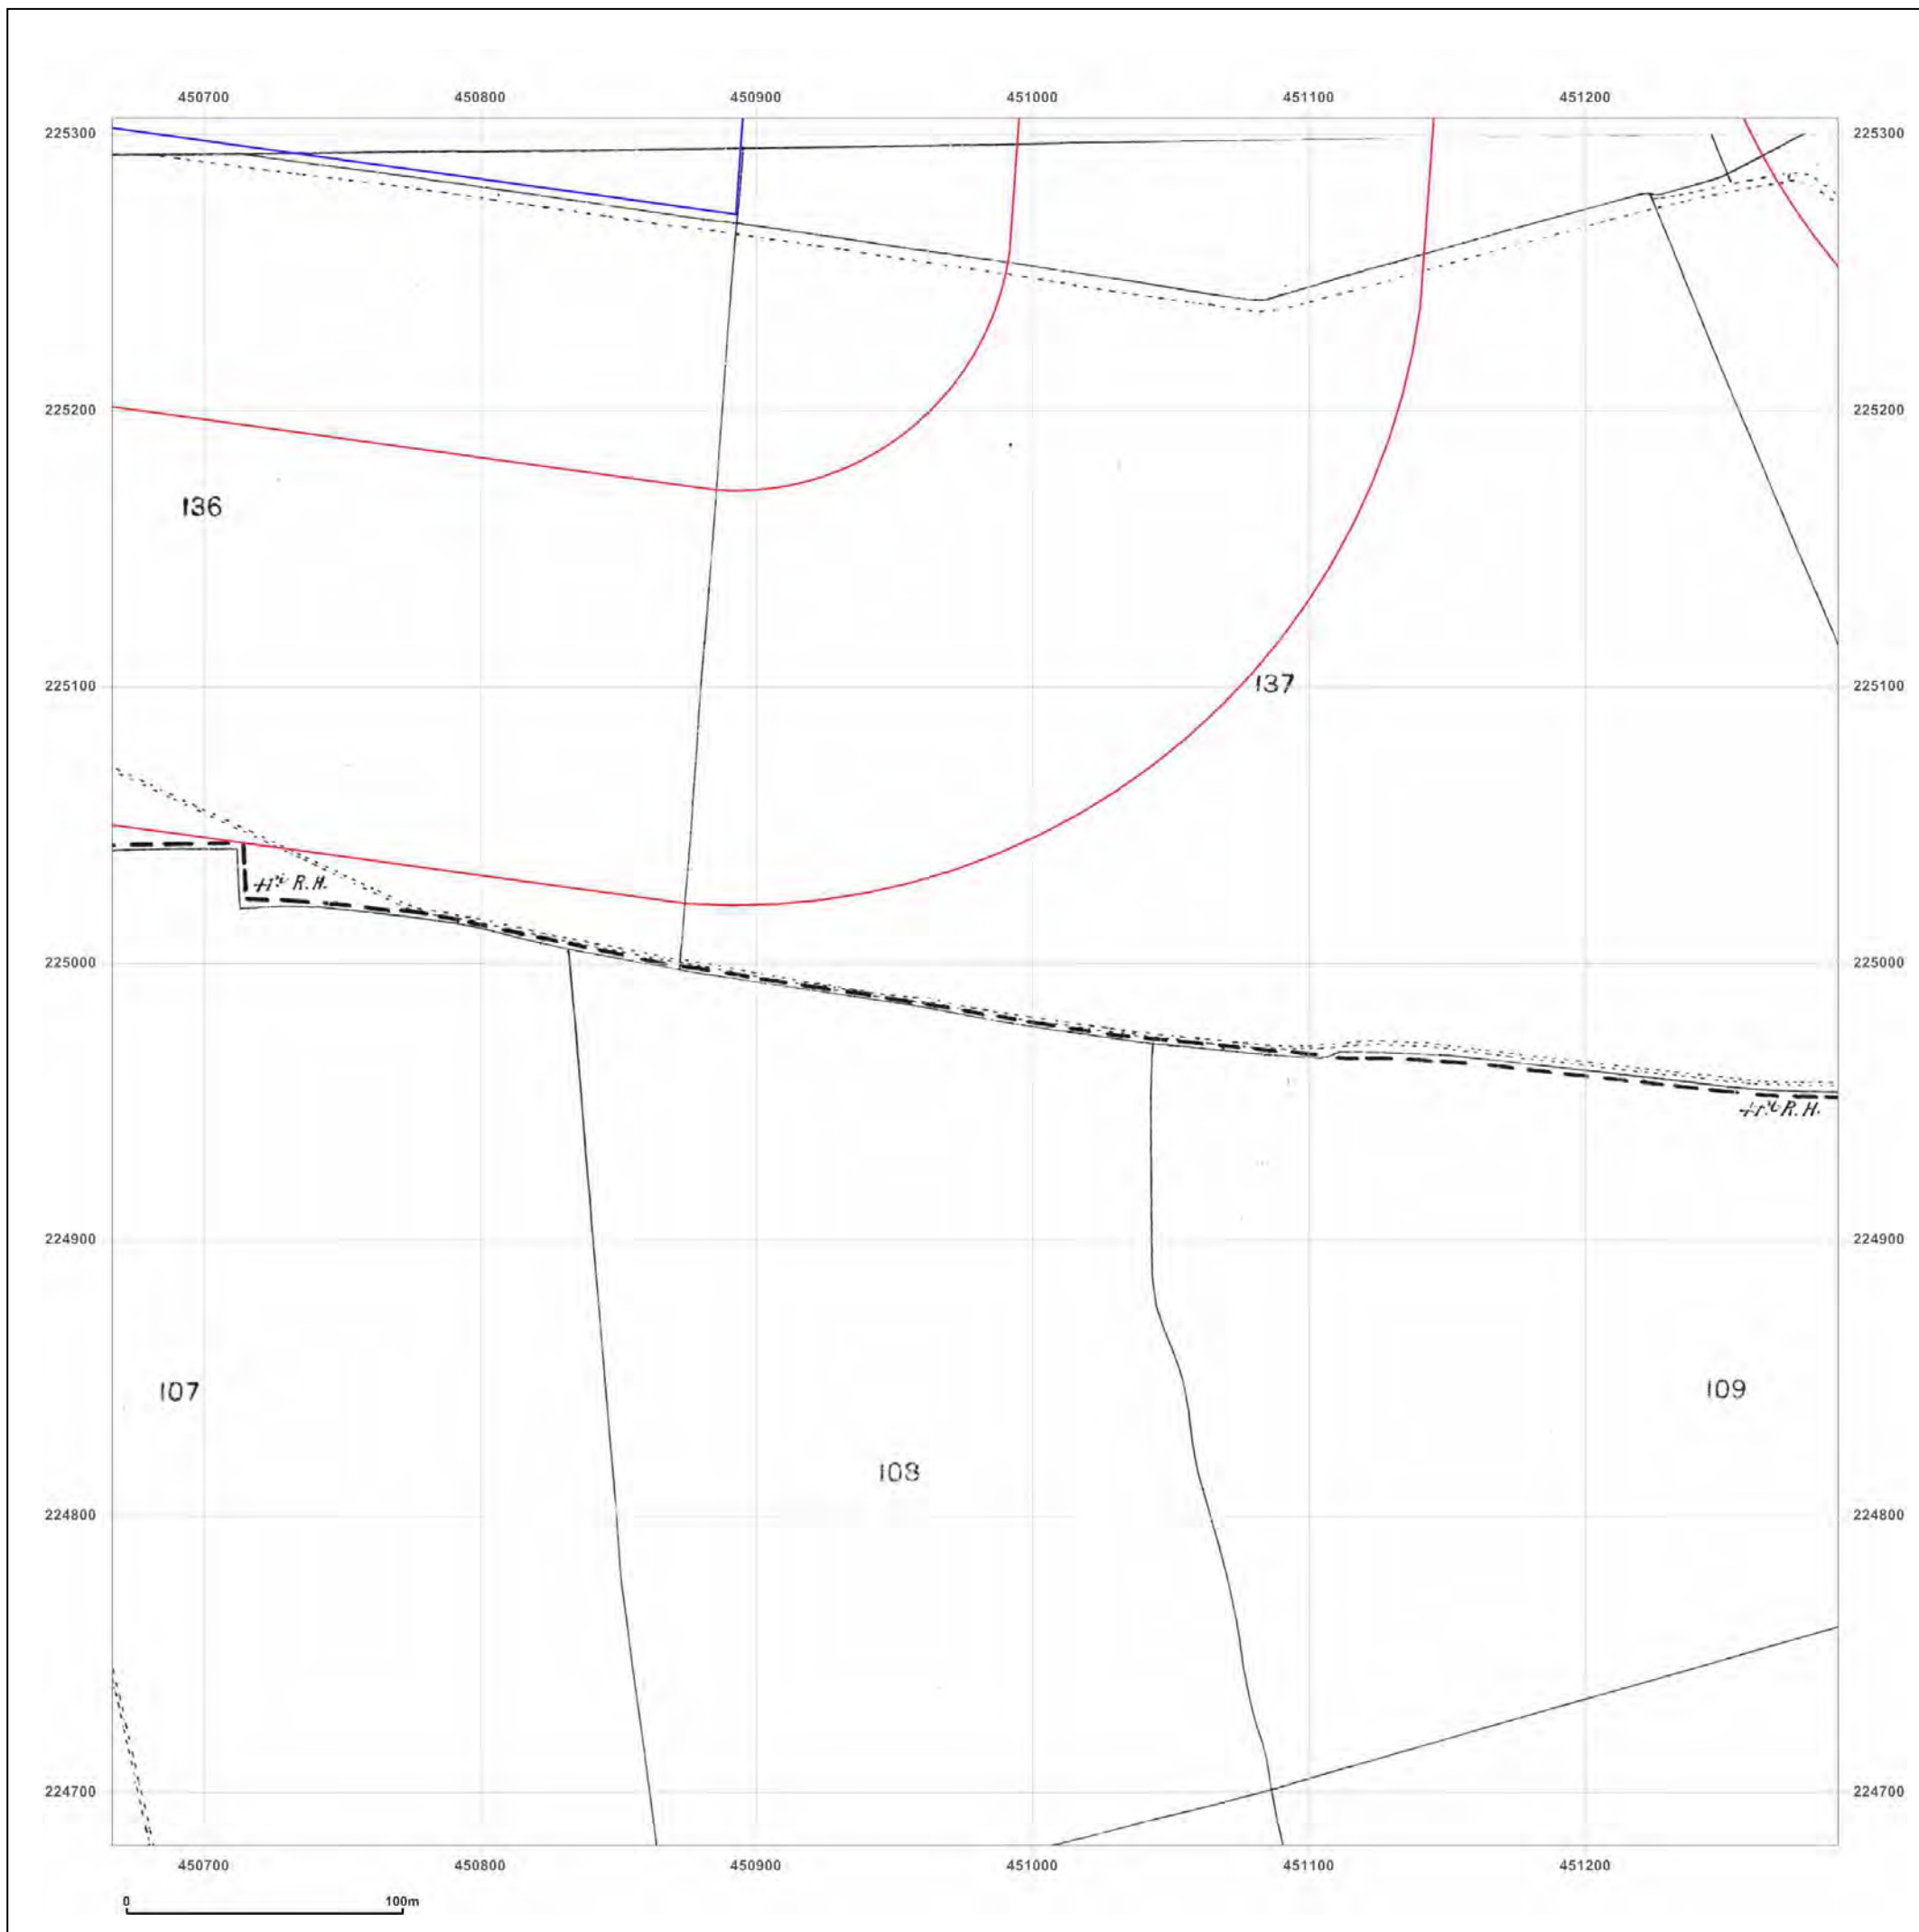

Site Details:

HEYFORD PARK HOUSE, 52
HEYFORD PARK, CAMP ROAD,
UPPER HEYFORD, OX25 5HD

Client Ref: Heyford_Park
Report Ref: GS-4227860_LS_3_1
Grid Ref: 450979, 224993

Map Name: County Series

Map date: 1875

Scale: 1:2,500

Printed at: 1:2,500

Surveyed 1875
Revised 1875
Edition N/A
Copyright N/A
Levelled N/A

Produced by
Groundsure Insights
T: 08444 159000
E: info@groundsure.com
W: www.groundsure.com

© Crown copyright and database rights 2015 Ordnance Survey 100035207

Production date: 04 September 2017

To view map legend click here [Legend](#)