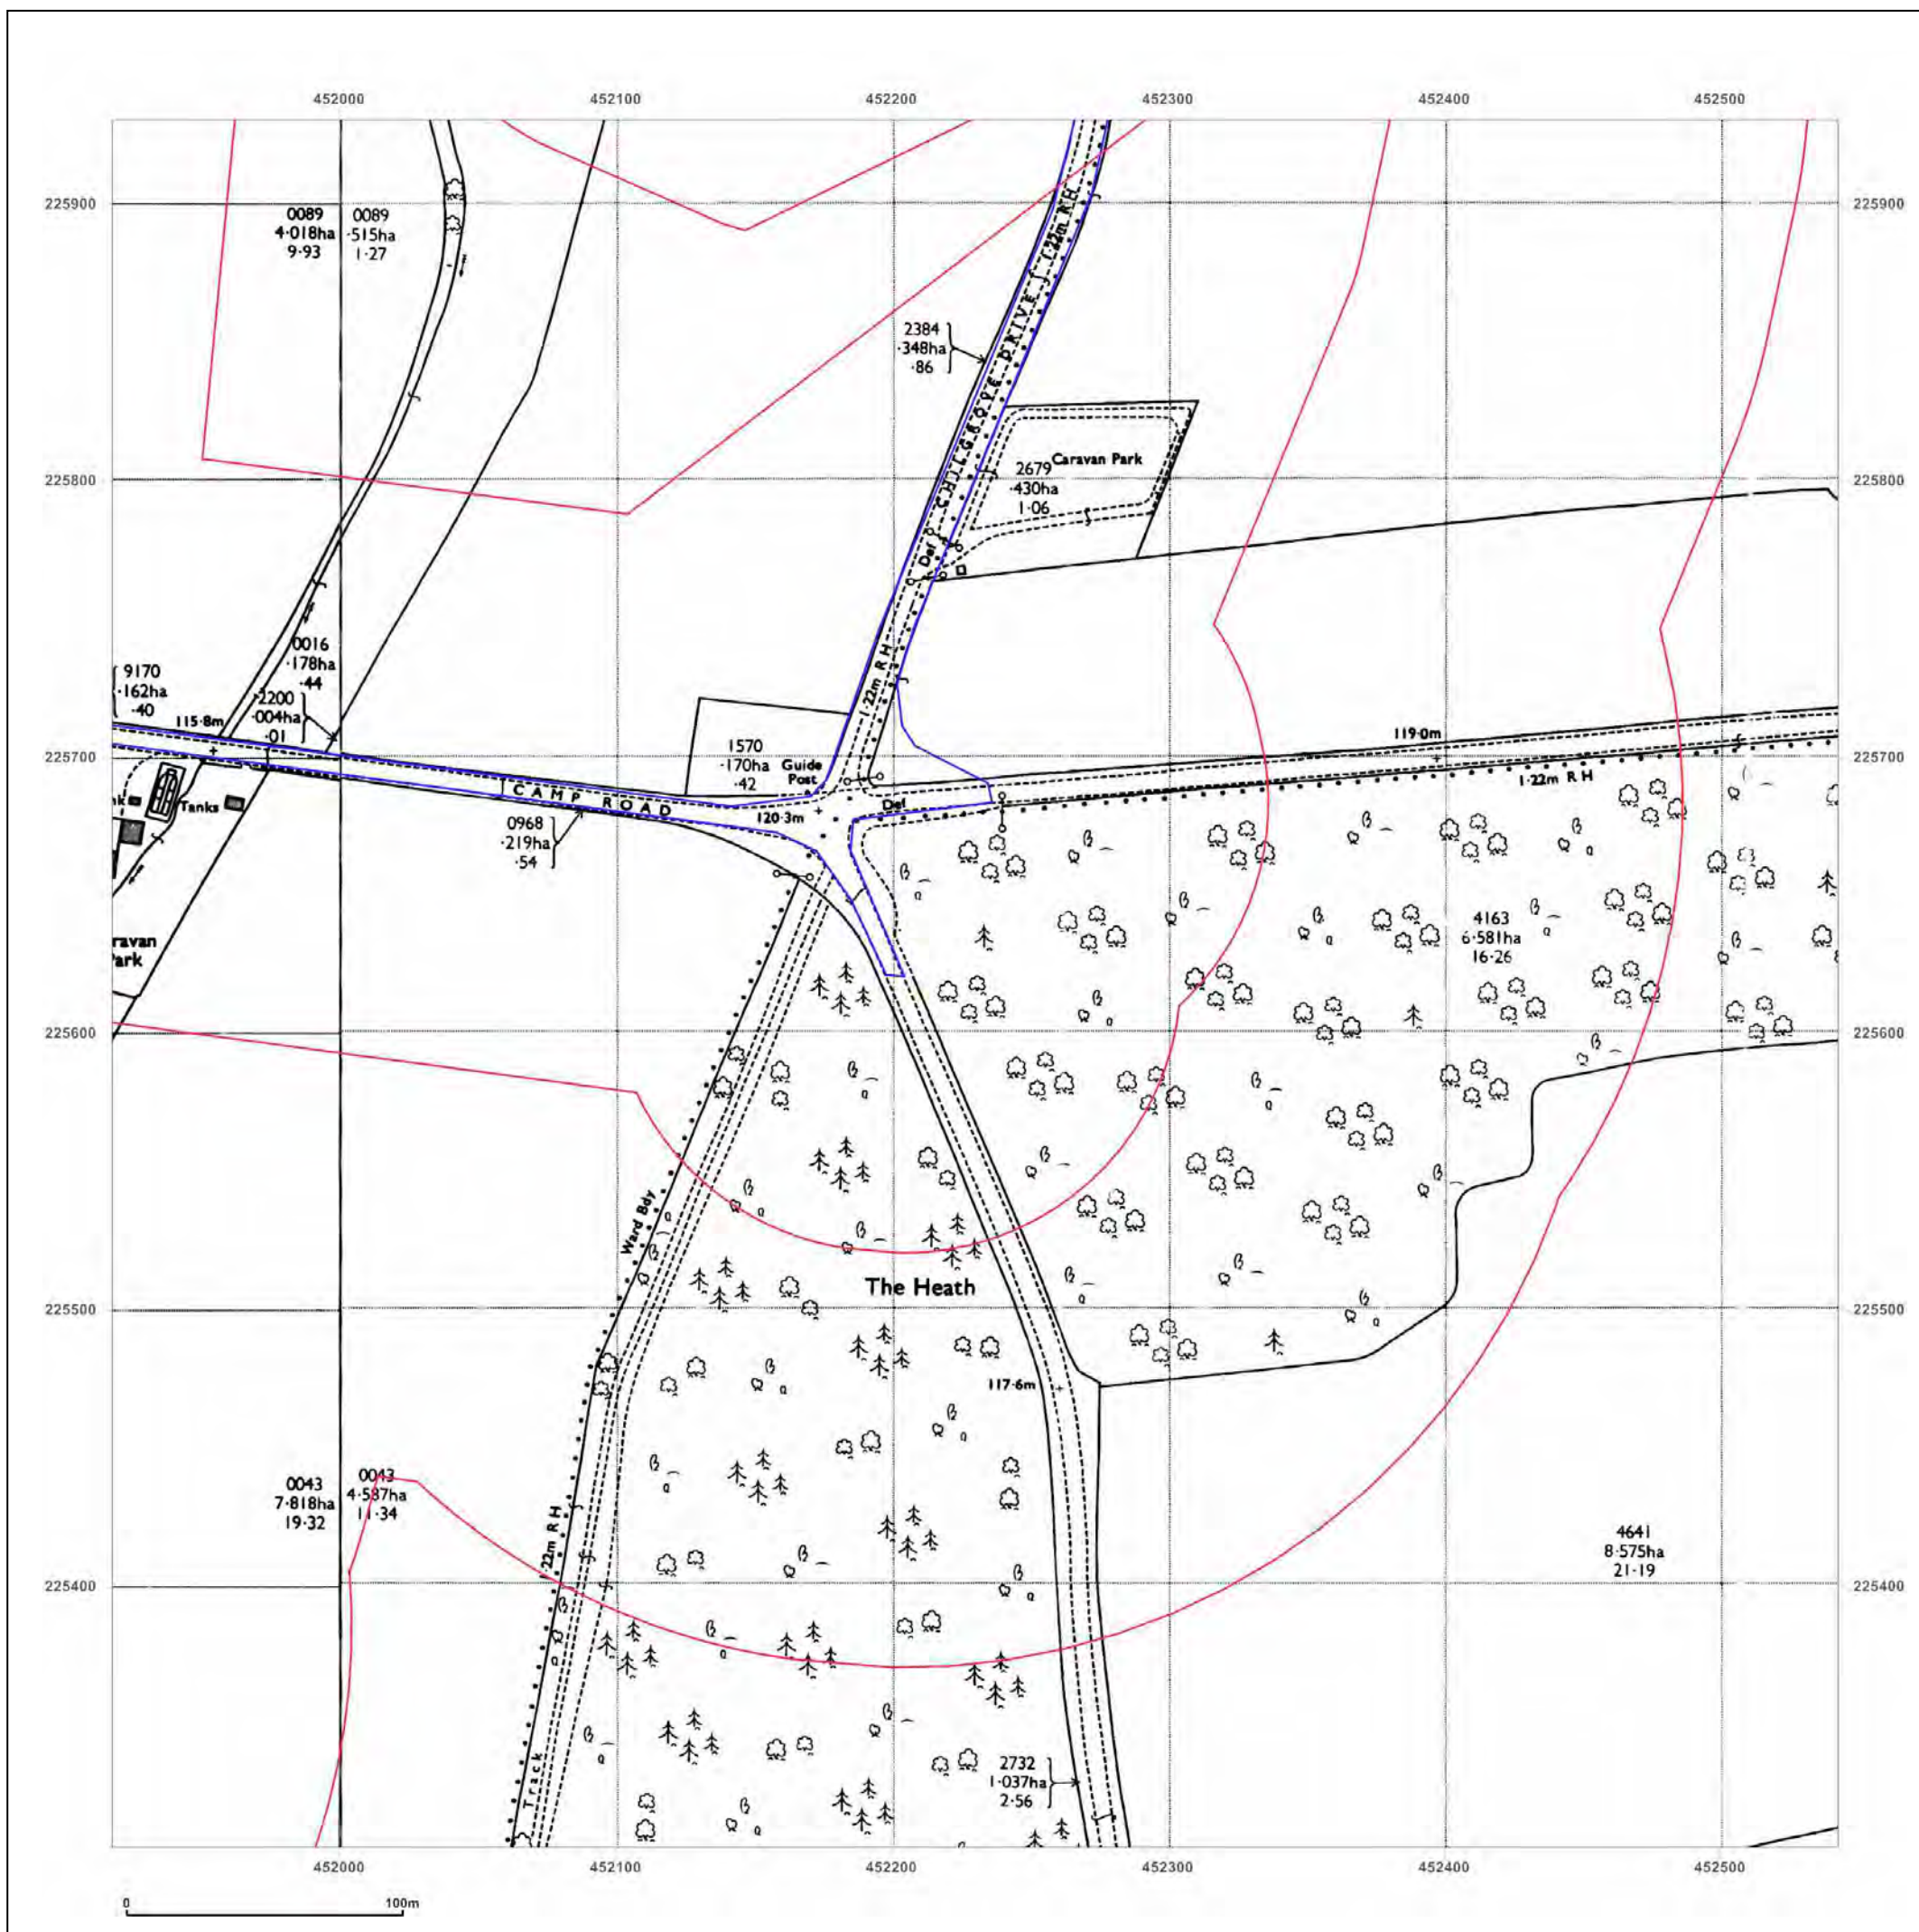

© Crown copyright and database rights 2015 Ordnance Survey 100035207

Production date: 04 September 2017

To view map legend click here [Legend](#)

Site Details:

HEYFORD PARK HOUSE, 52
HEYFORD PARK, CAMP ROAD,
UPPER HEYFORD, OX25 5HD