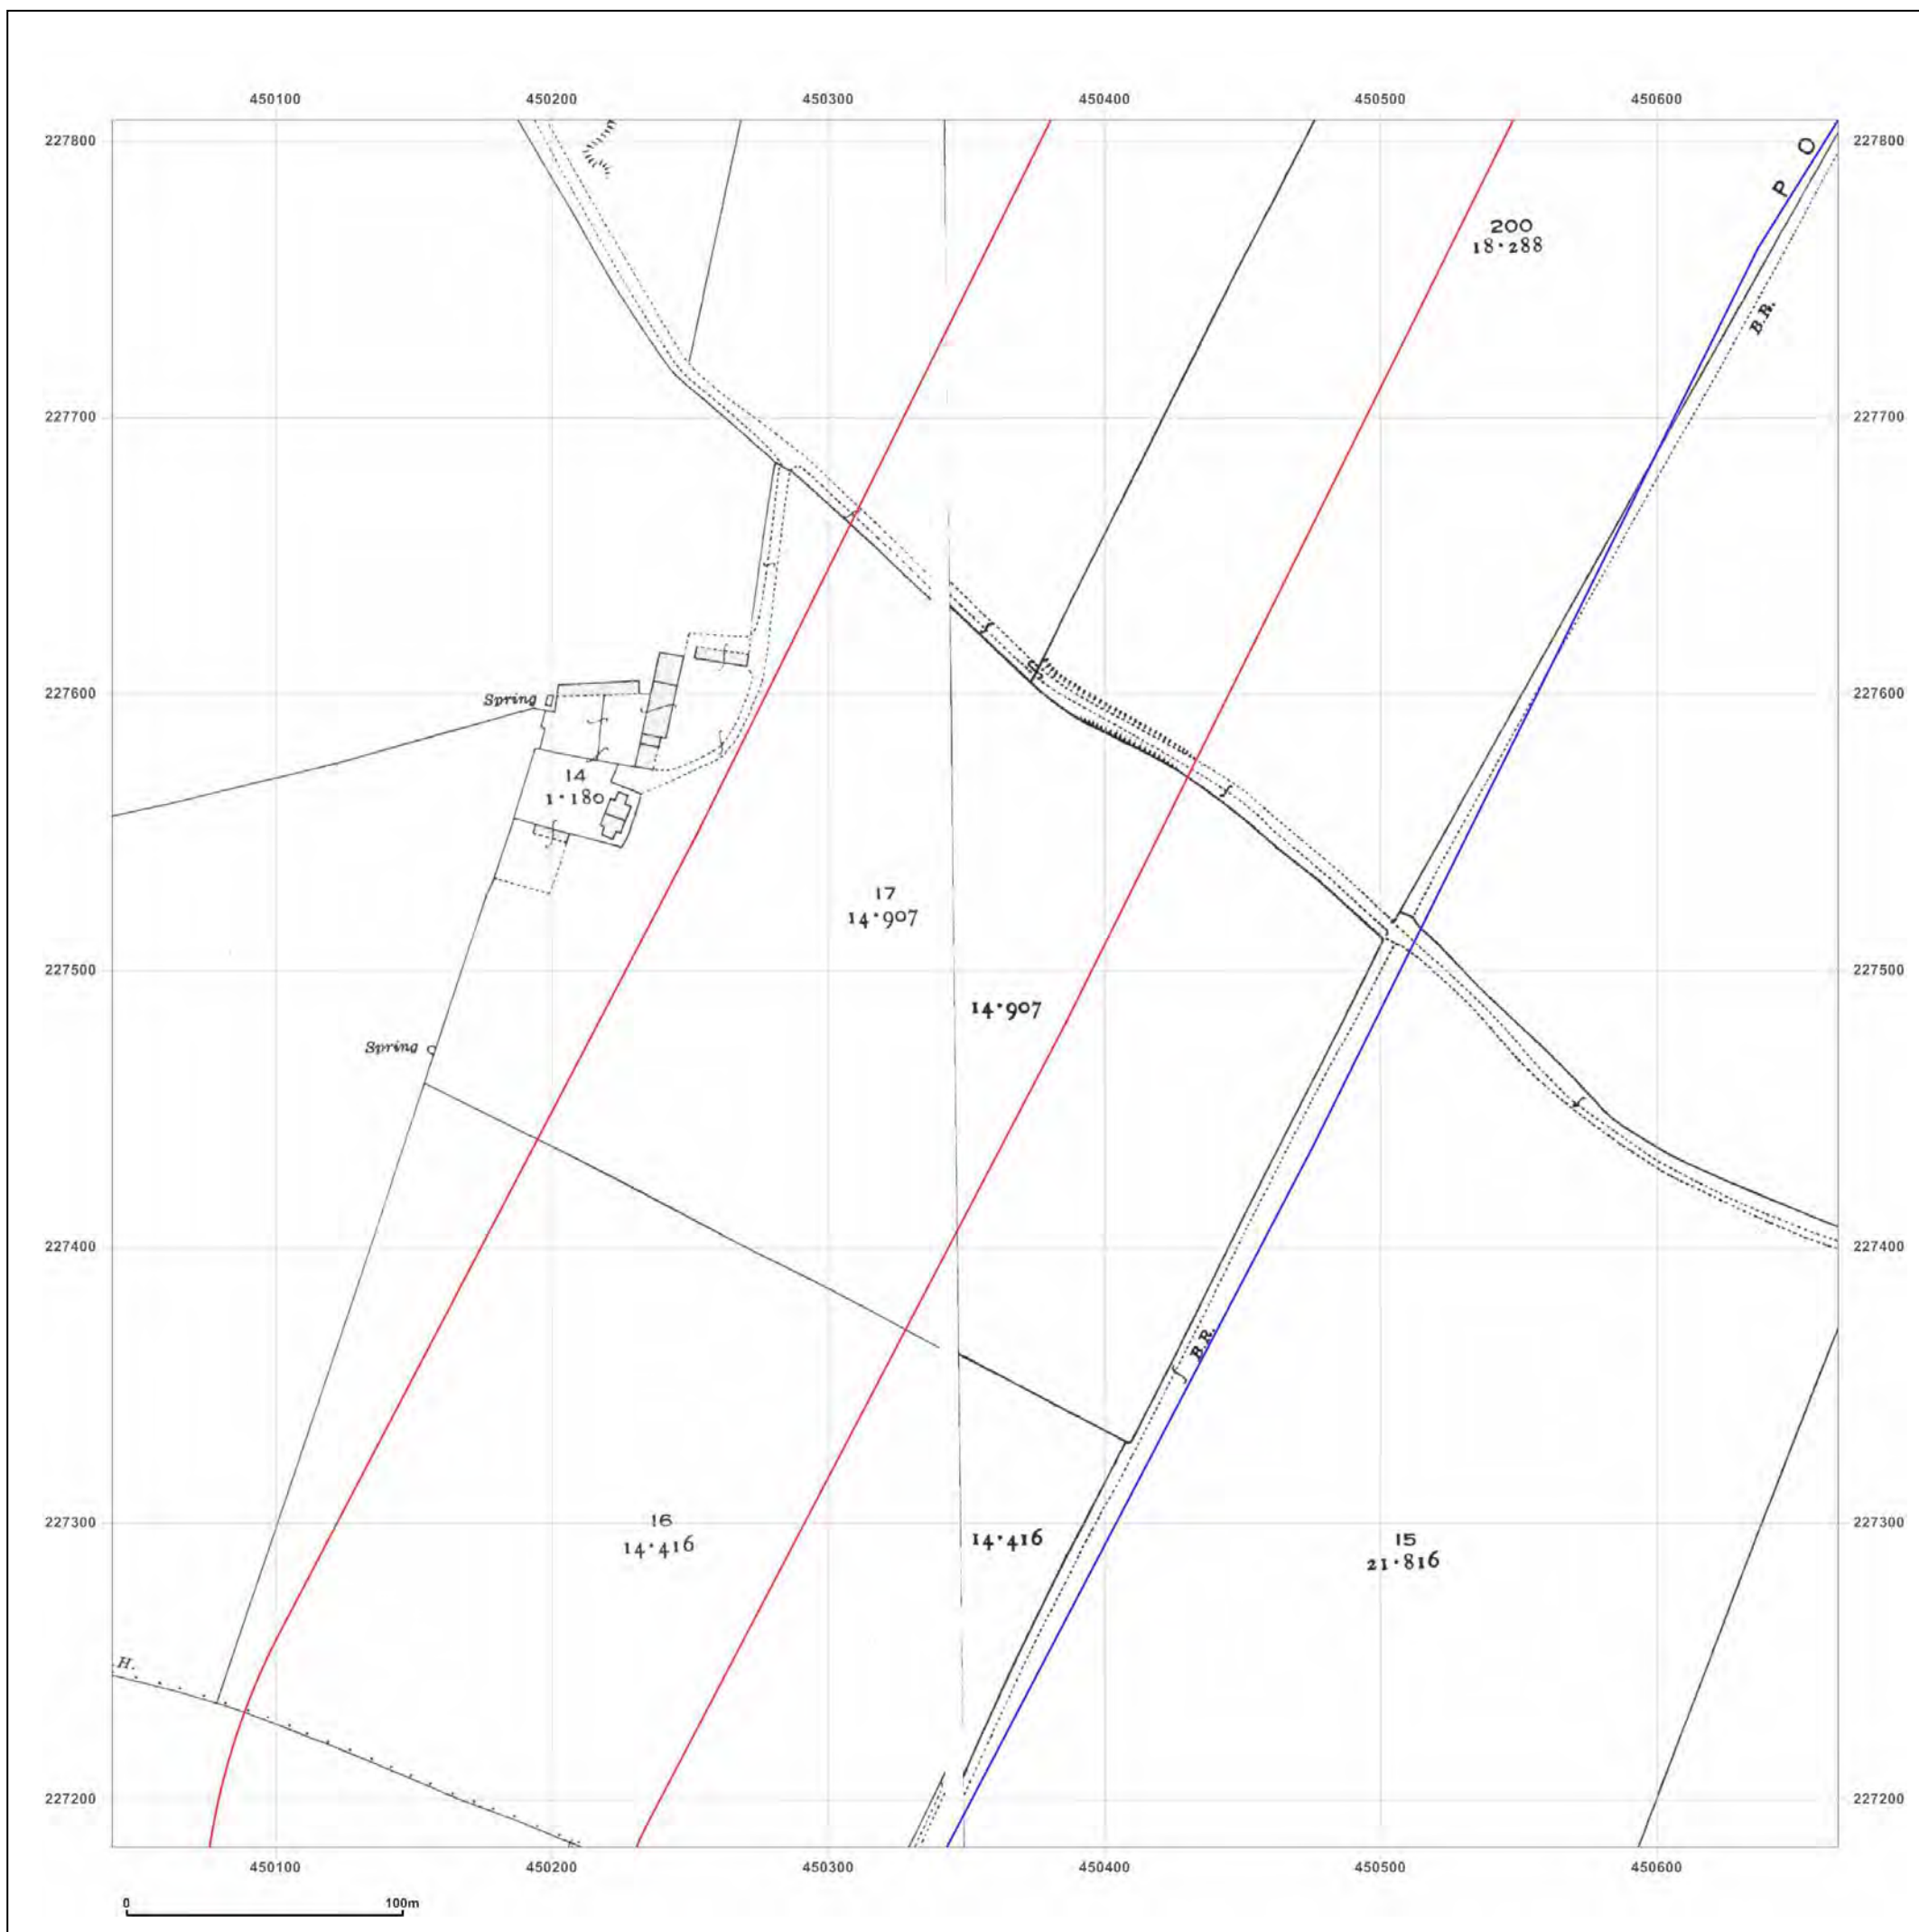

Site Details:

HEYFORD PARK HOUSE, 52
HEYFORD PARK, CAMP ROAD,
UPPER HEYFORD, OX25 5HD

Client Ref: Heyford_Park
Report Ref: GS-4227860_LS_2_5
Grid Ref: 450353, 227495

Map Name: County Series

Map date: 1922

Scale: 1:2,500

Printed at: 1:2,500

Surveyed 1922
Revised 1922
Edition N/A
Copyright N/A
Levelled N/A

Surveyed 1922
Revised 1922
Edition N/A
Copyright N/A
Levelled N/A

Produced by
Groundsure Insights
T: 08444 159000
E: info@groundsure.com
W: www.groundsure.com

© Crown copyright and database rights 2015 Ordnance Survey 100035207

Production date: 04 September 2017

To view map legend click here [Legend](#)