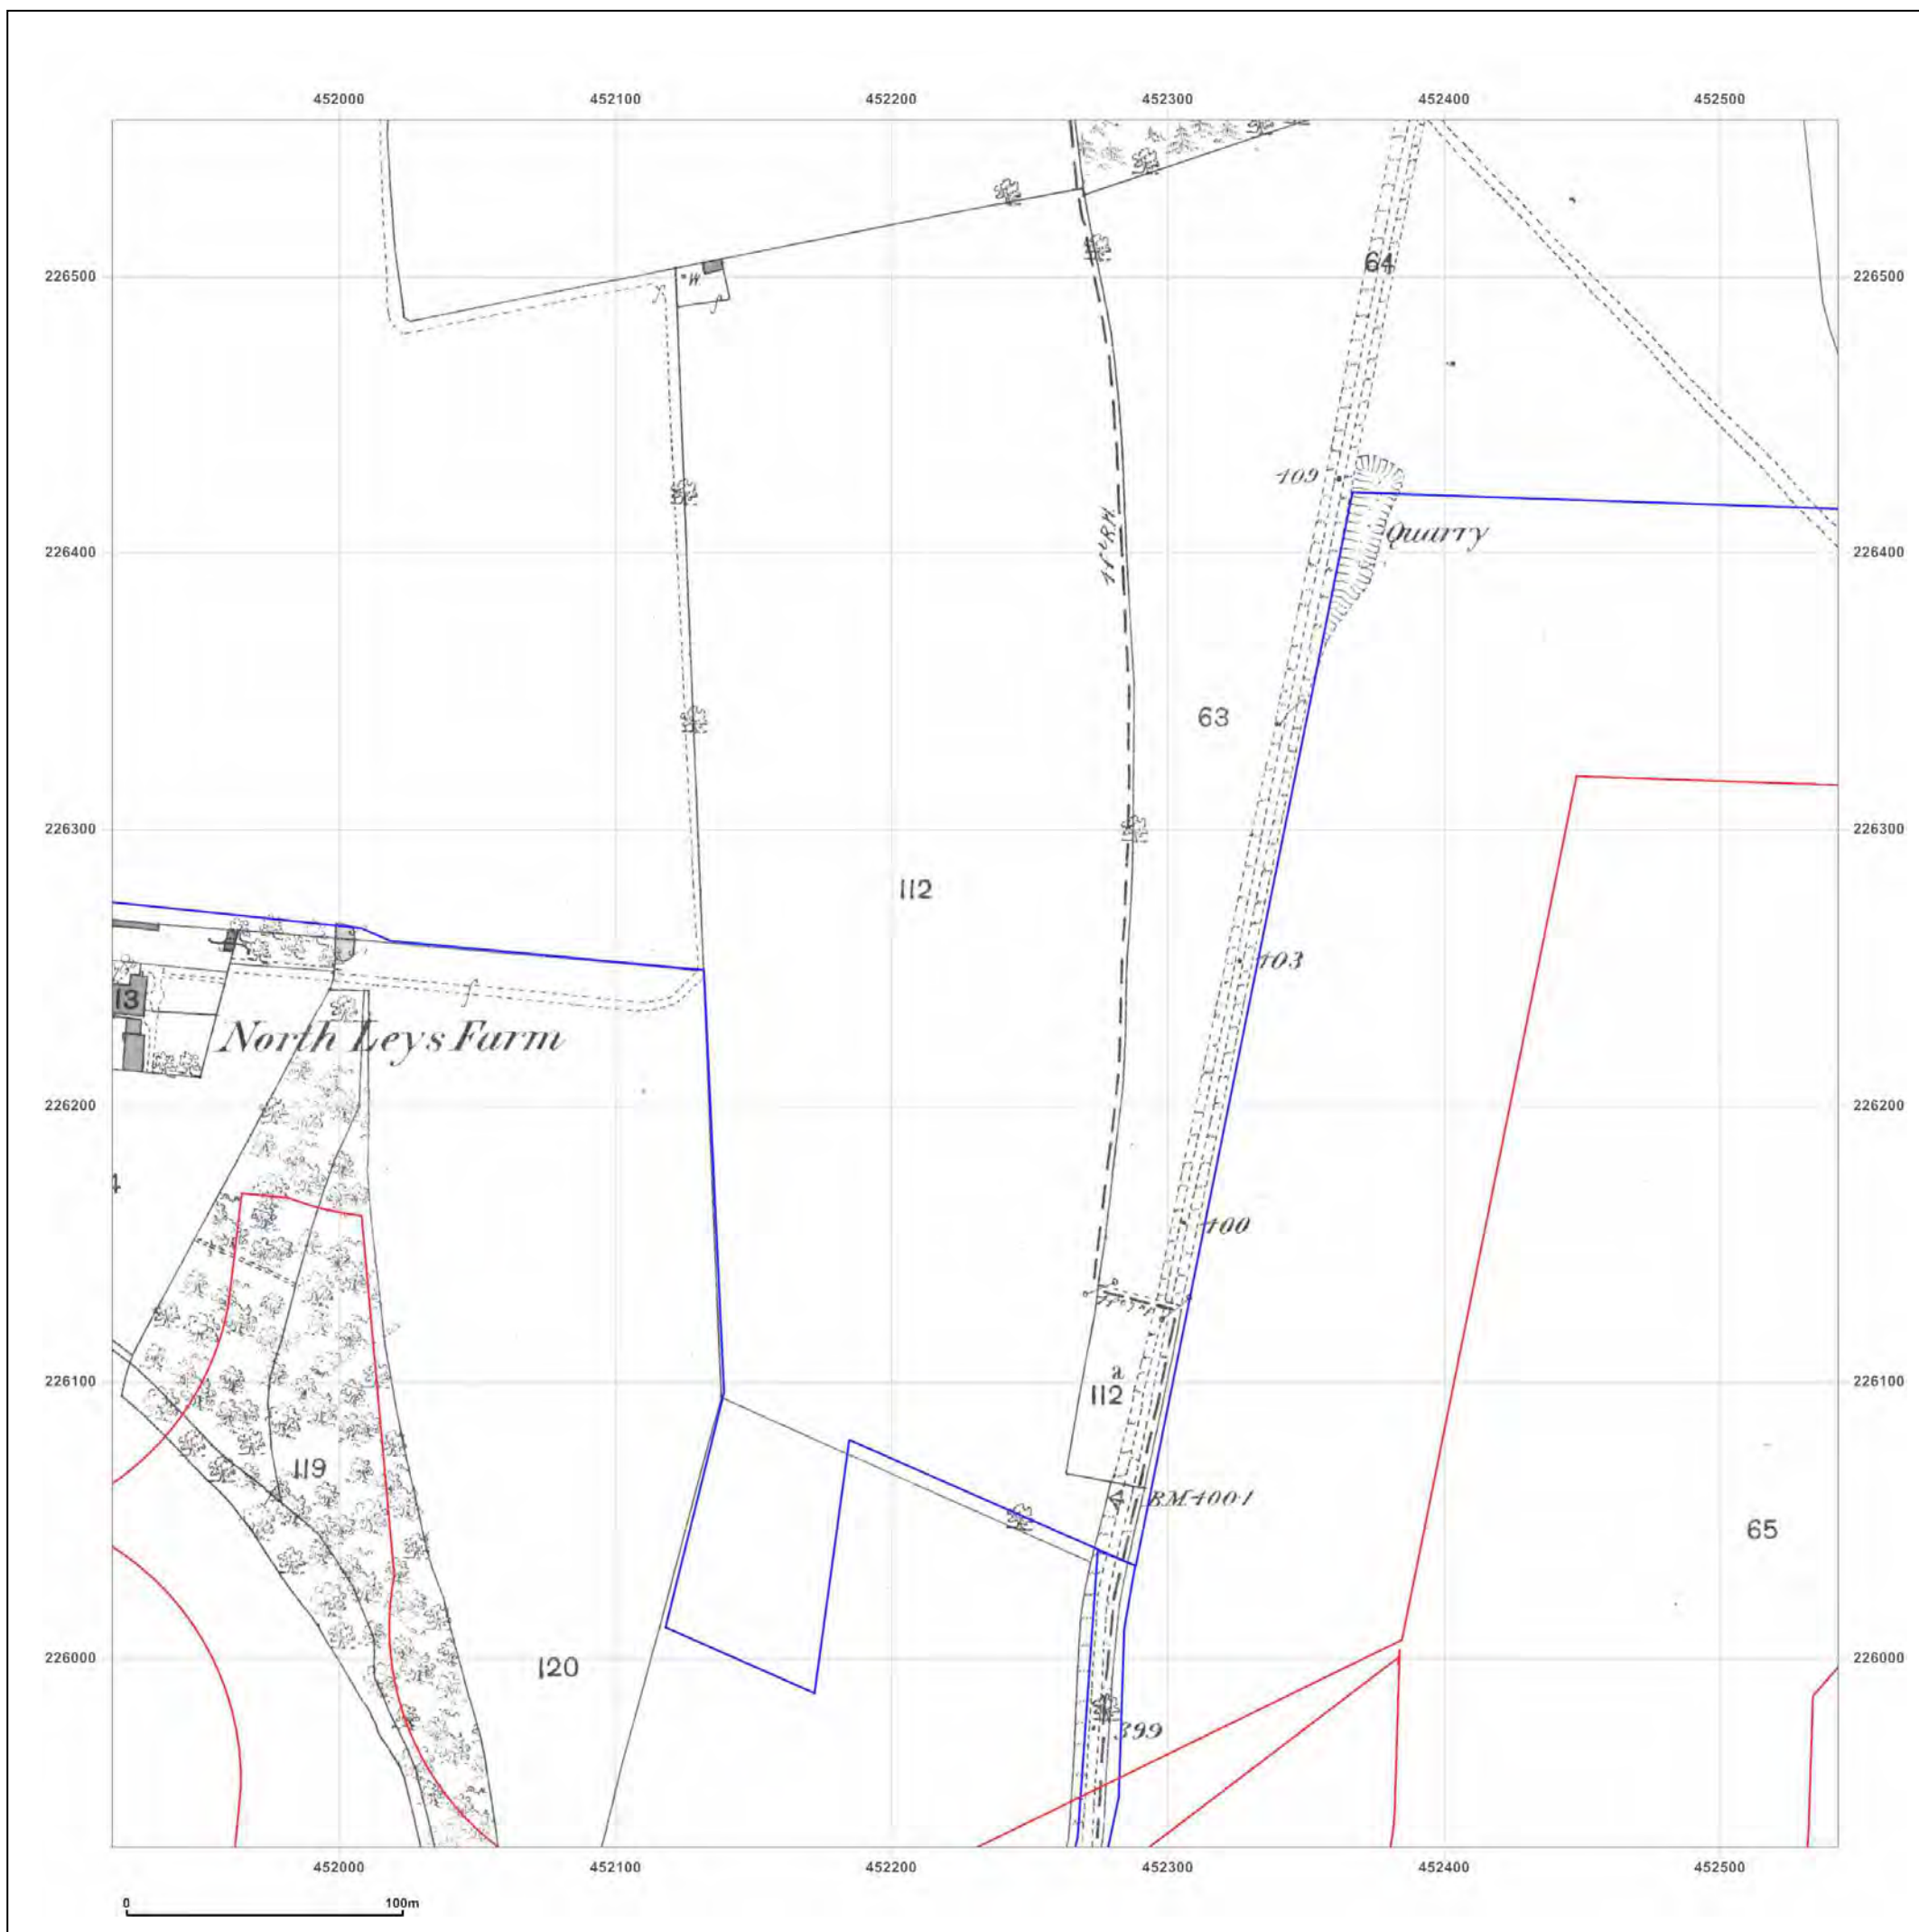

© Crown copyright and database rights 2015 Ordnance Survey 100035207

Production date: 04 September 2017

To view map legend click here [Legend](#)

Site Details:

HEYFORD PARK HOUSE, 52
HEYFORD PARK, CAMP ROAD,
UPPER HEYFORD, OX25 5HD