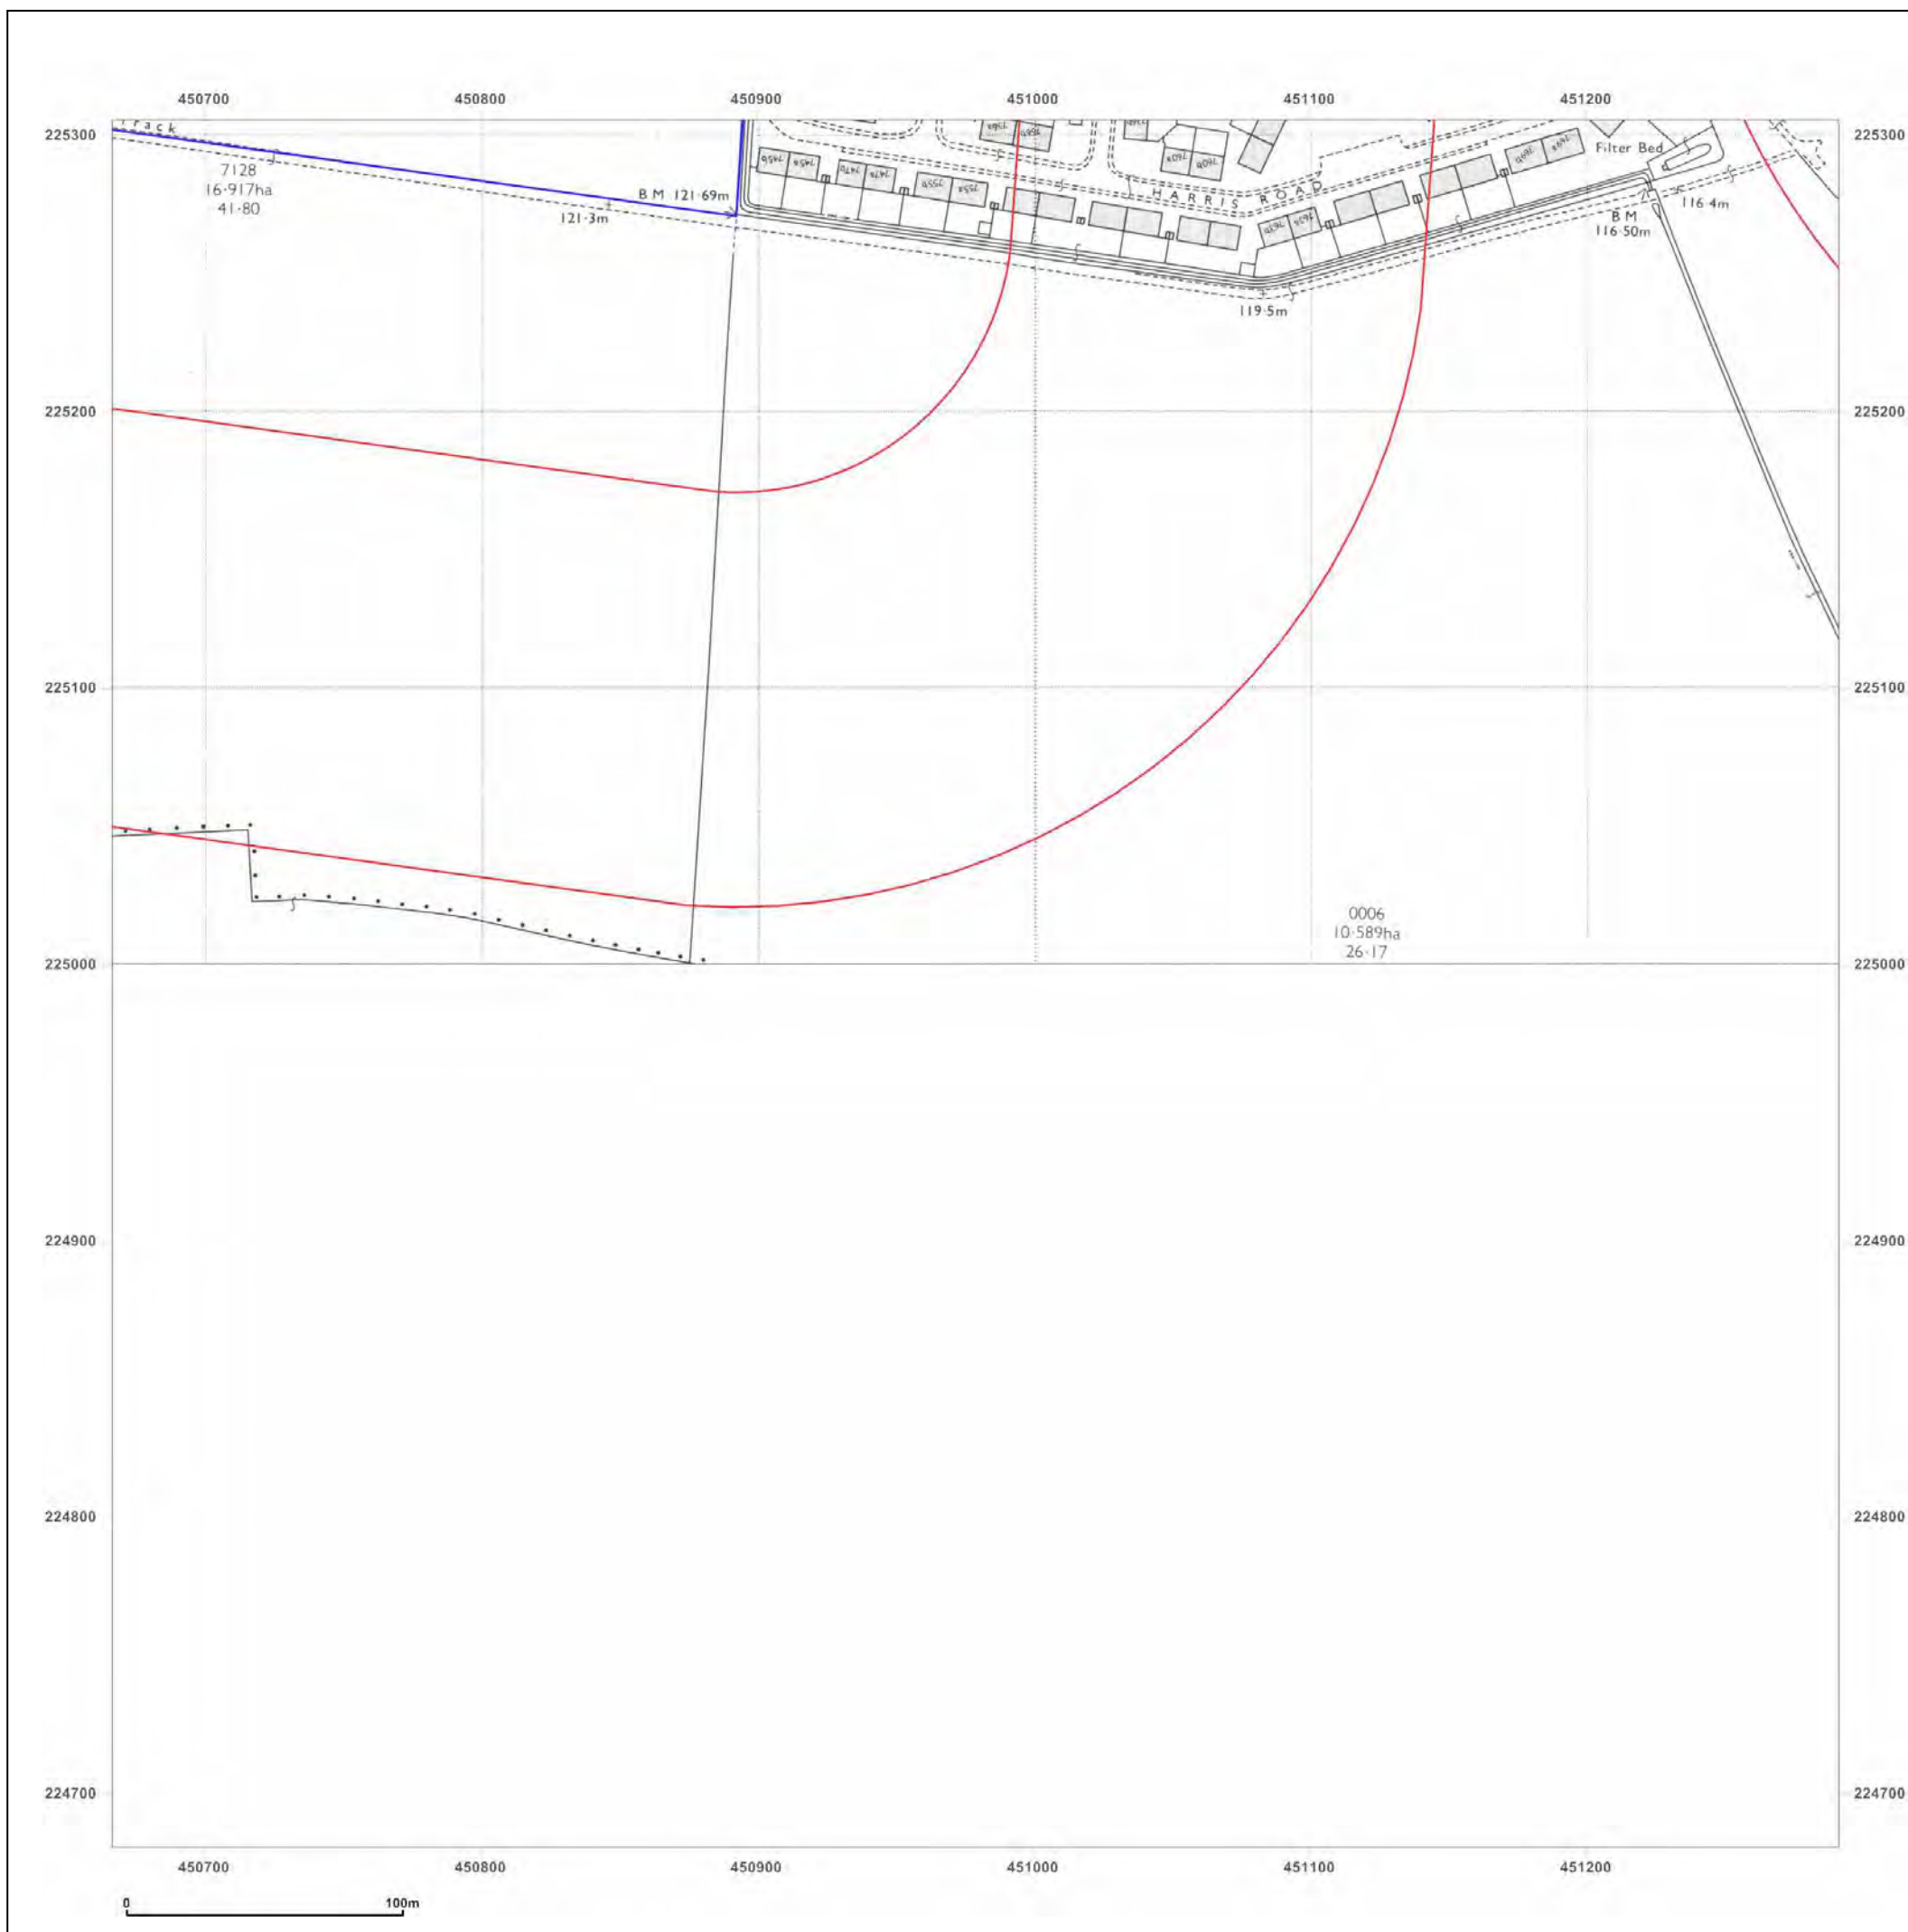

Produced by
Groundsure Insights
T: 08444 159000
E: info@groundsure.com
W: www.groundsure.com

© Crown copyright and database rights 2015 Ordnance Survey 100035207

Production date: 04 September 2017

To view map legend click here [Legend](#)