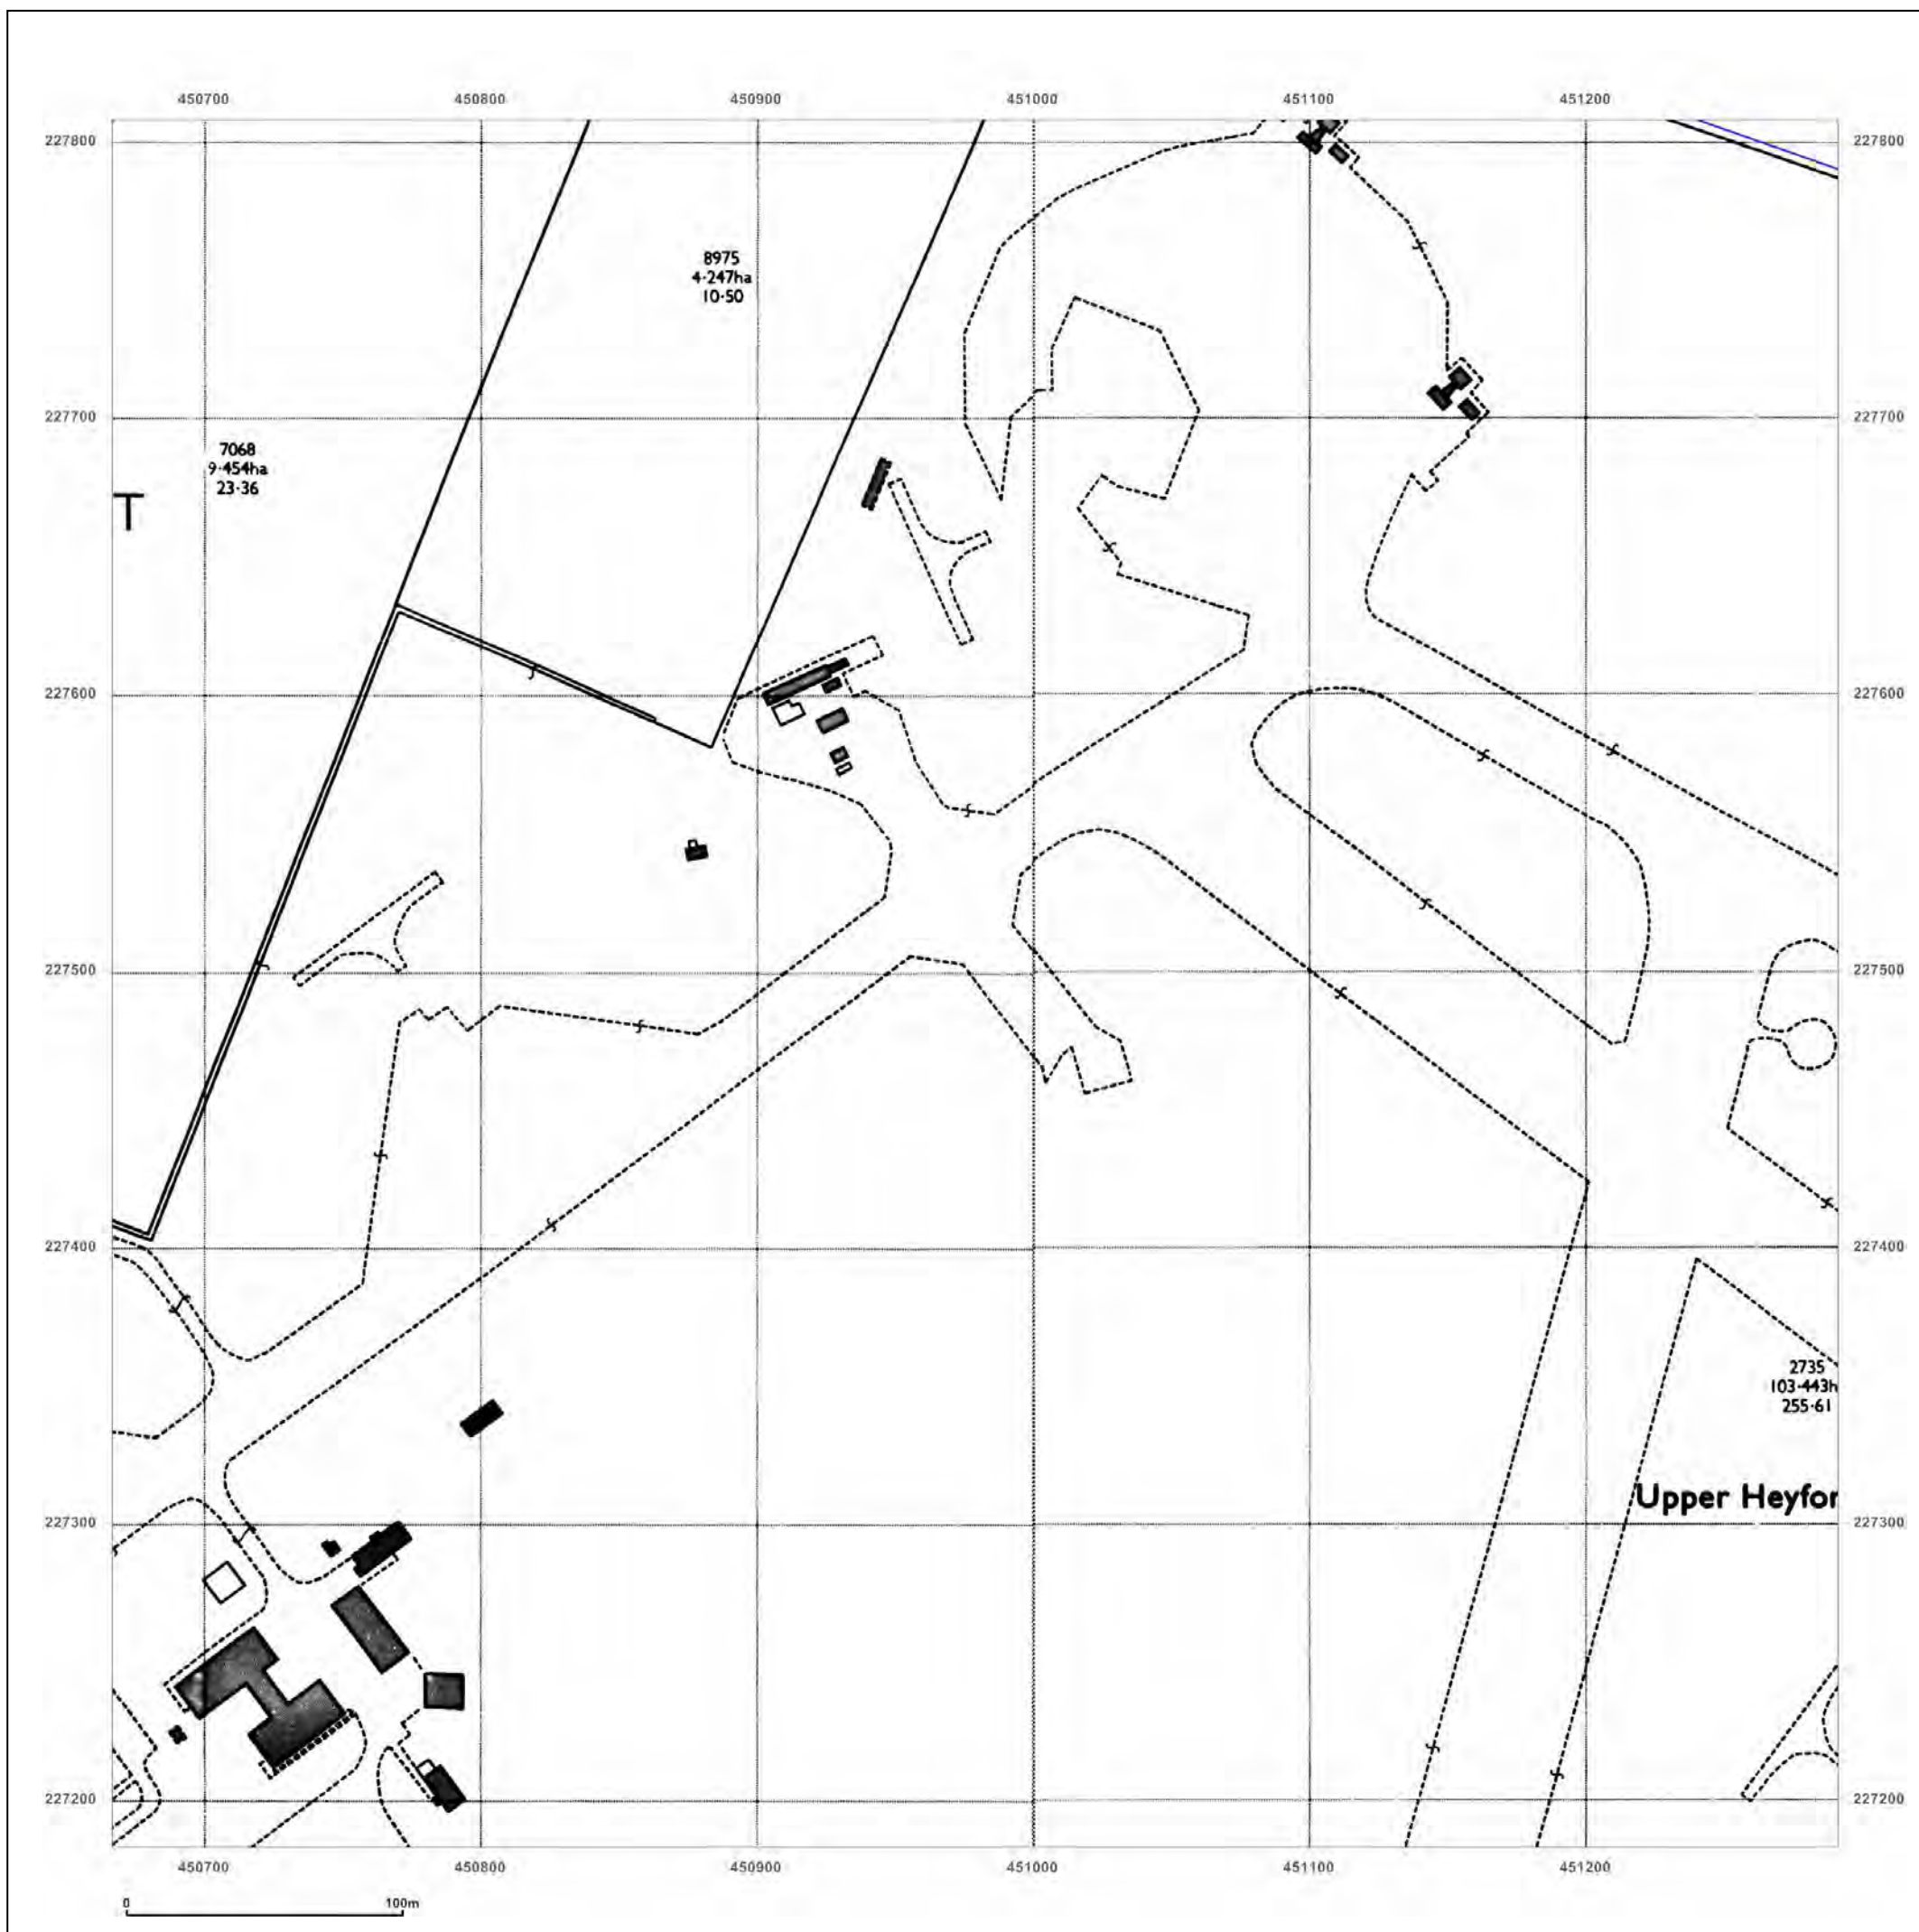

Production date: 04 September 2017

To view map legend click here [Legend](#)

Site Details:

HEYFORD PARK HOUSE, 52
HEYFORD PARK, CAMP ROAD,
UPPER HEYFORD, OX25 5HD

Client Ref: Heyford_Park
Report Ref: GS-4227860_LS_3_5
Grid Ref: 450979, 227495