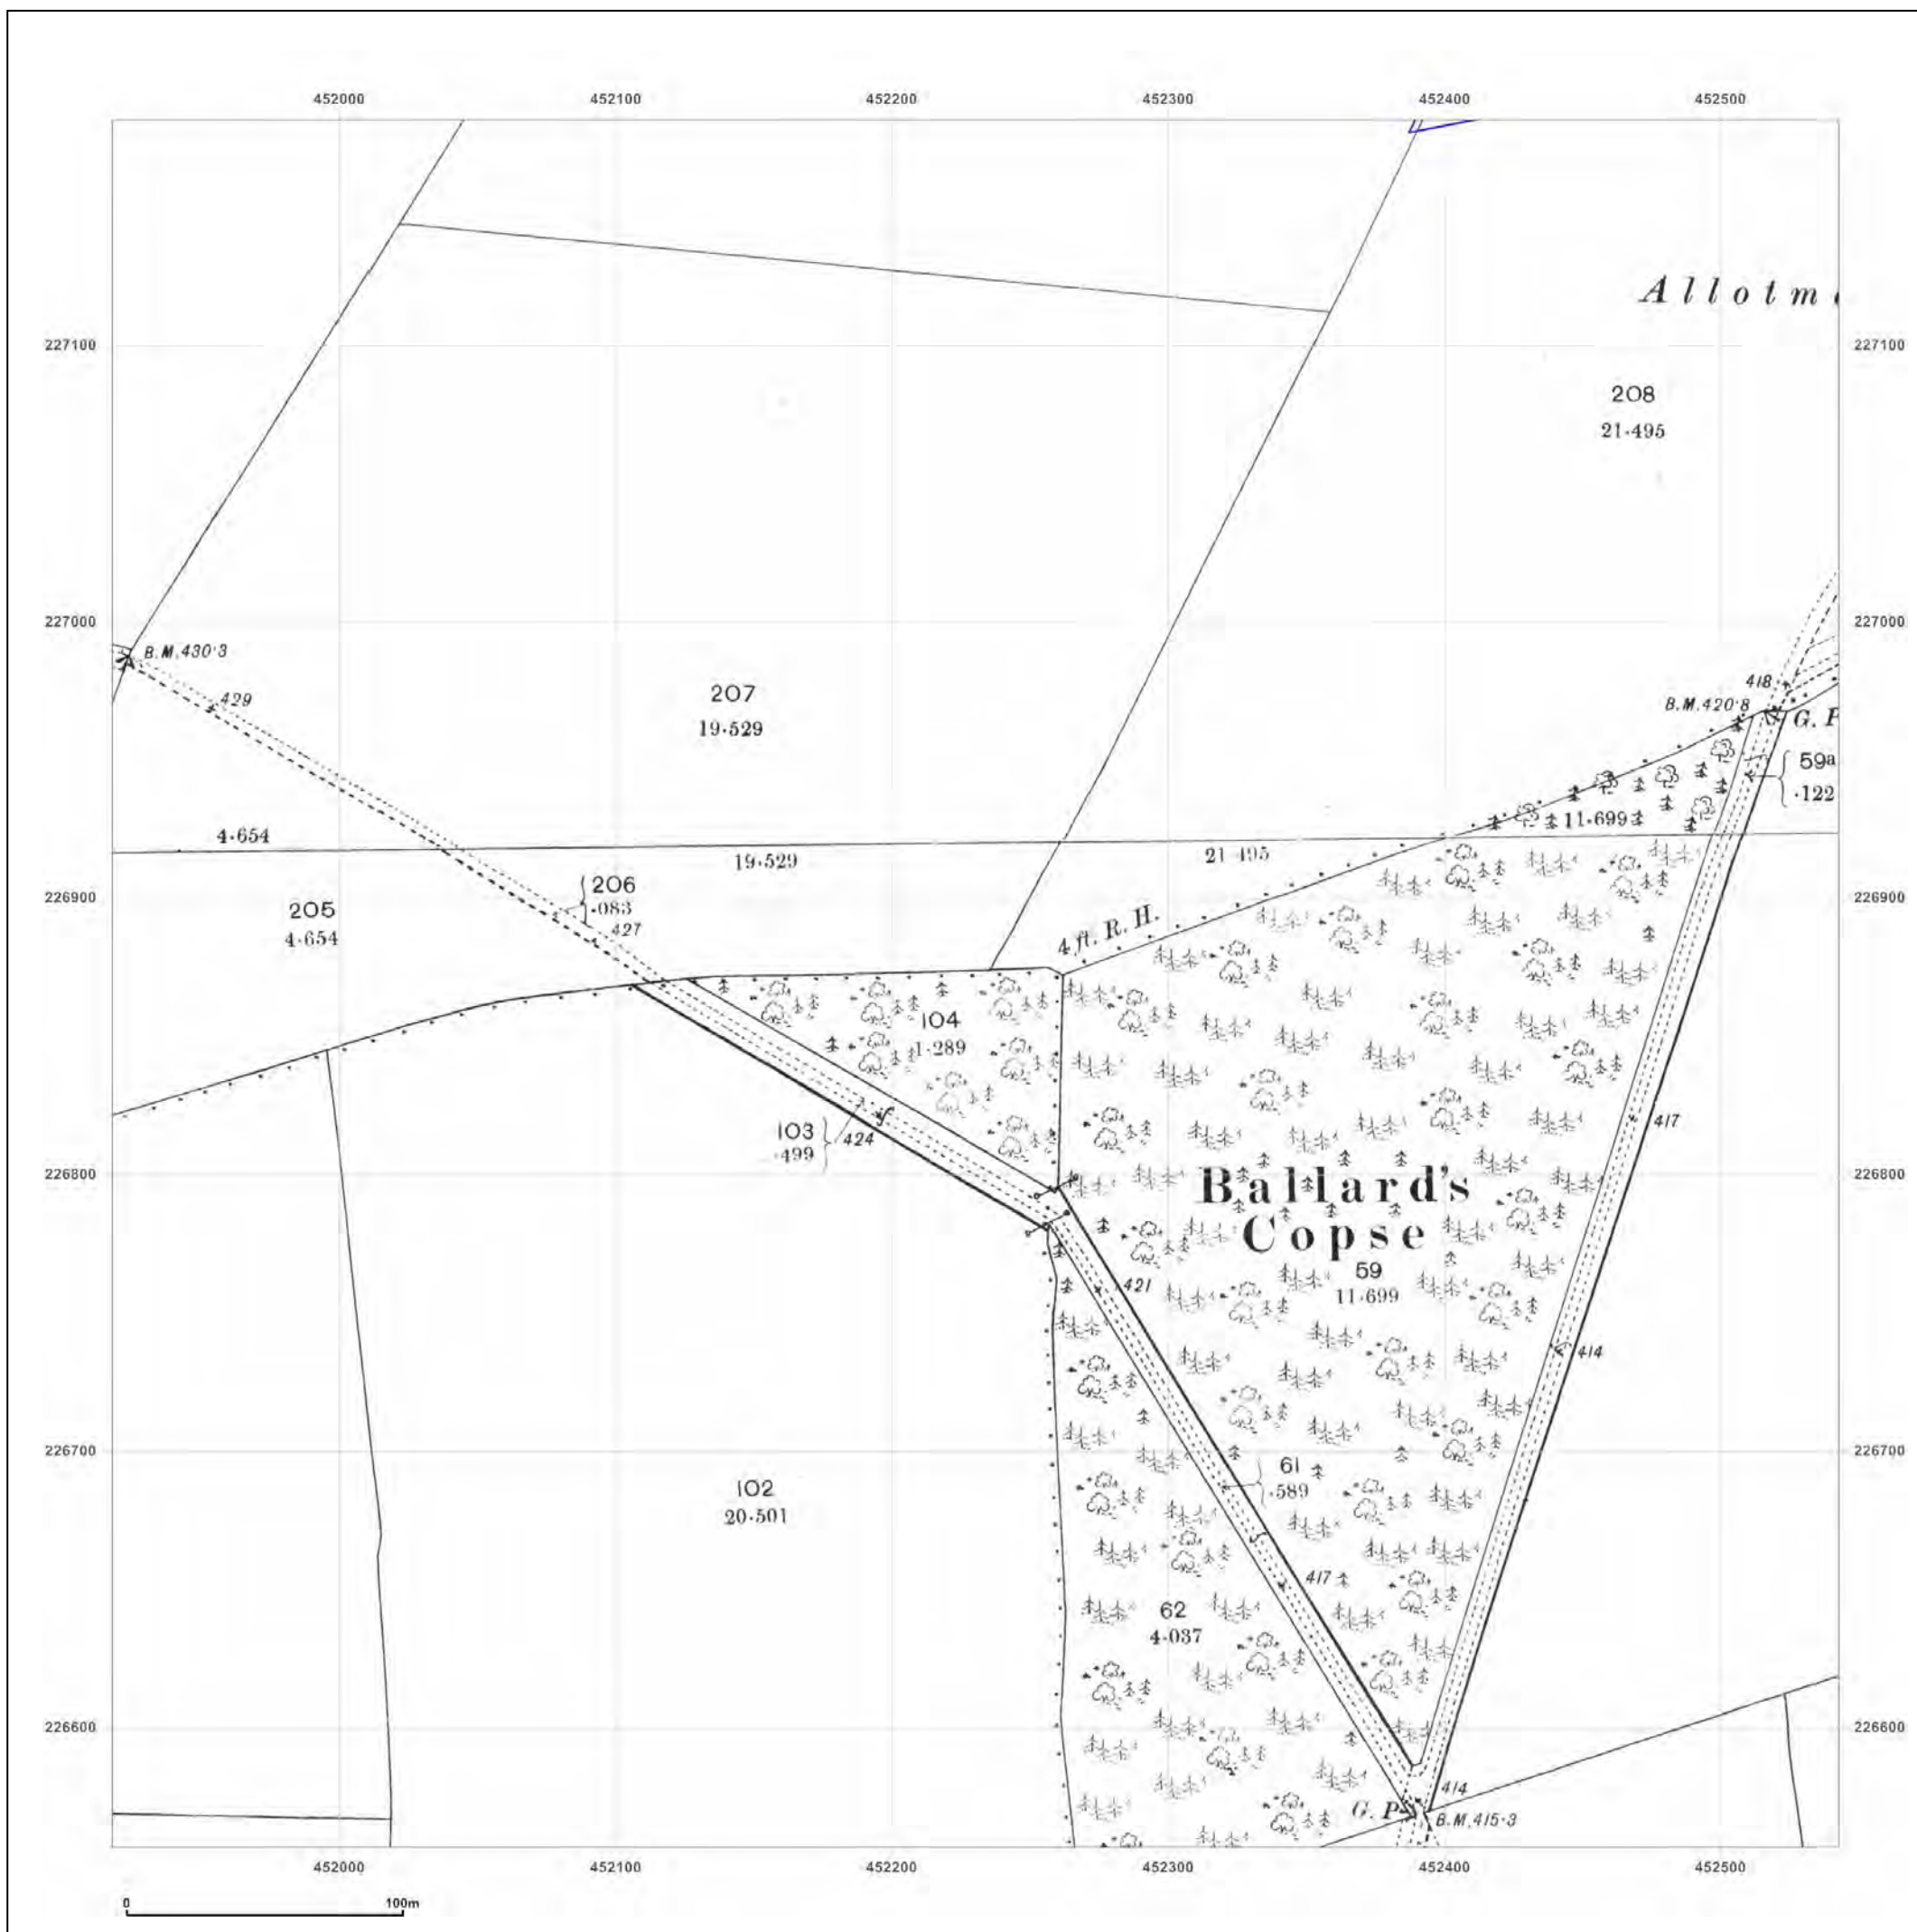

Production date: 04 September 2017

To view map legend click here [Legend](#)

Site Details:

HEYFORD PARK HOUSE, 52
HEYFORD PARK, CAMP ROAD,
UPPER HEYFORD, OX25 5HD

Client Ref: Heyford_Park
Report Ref: GS-4227860_LS_5_4
Grid Ref: 452230, 226869