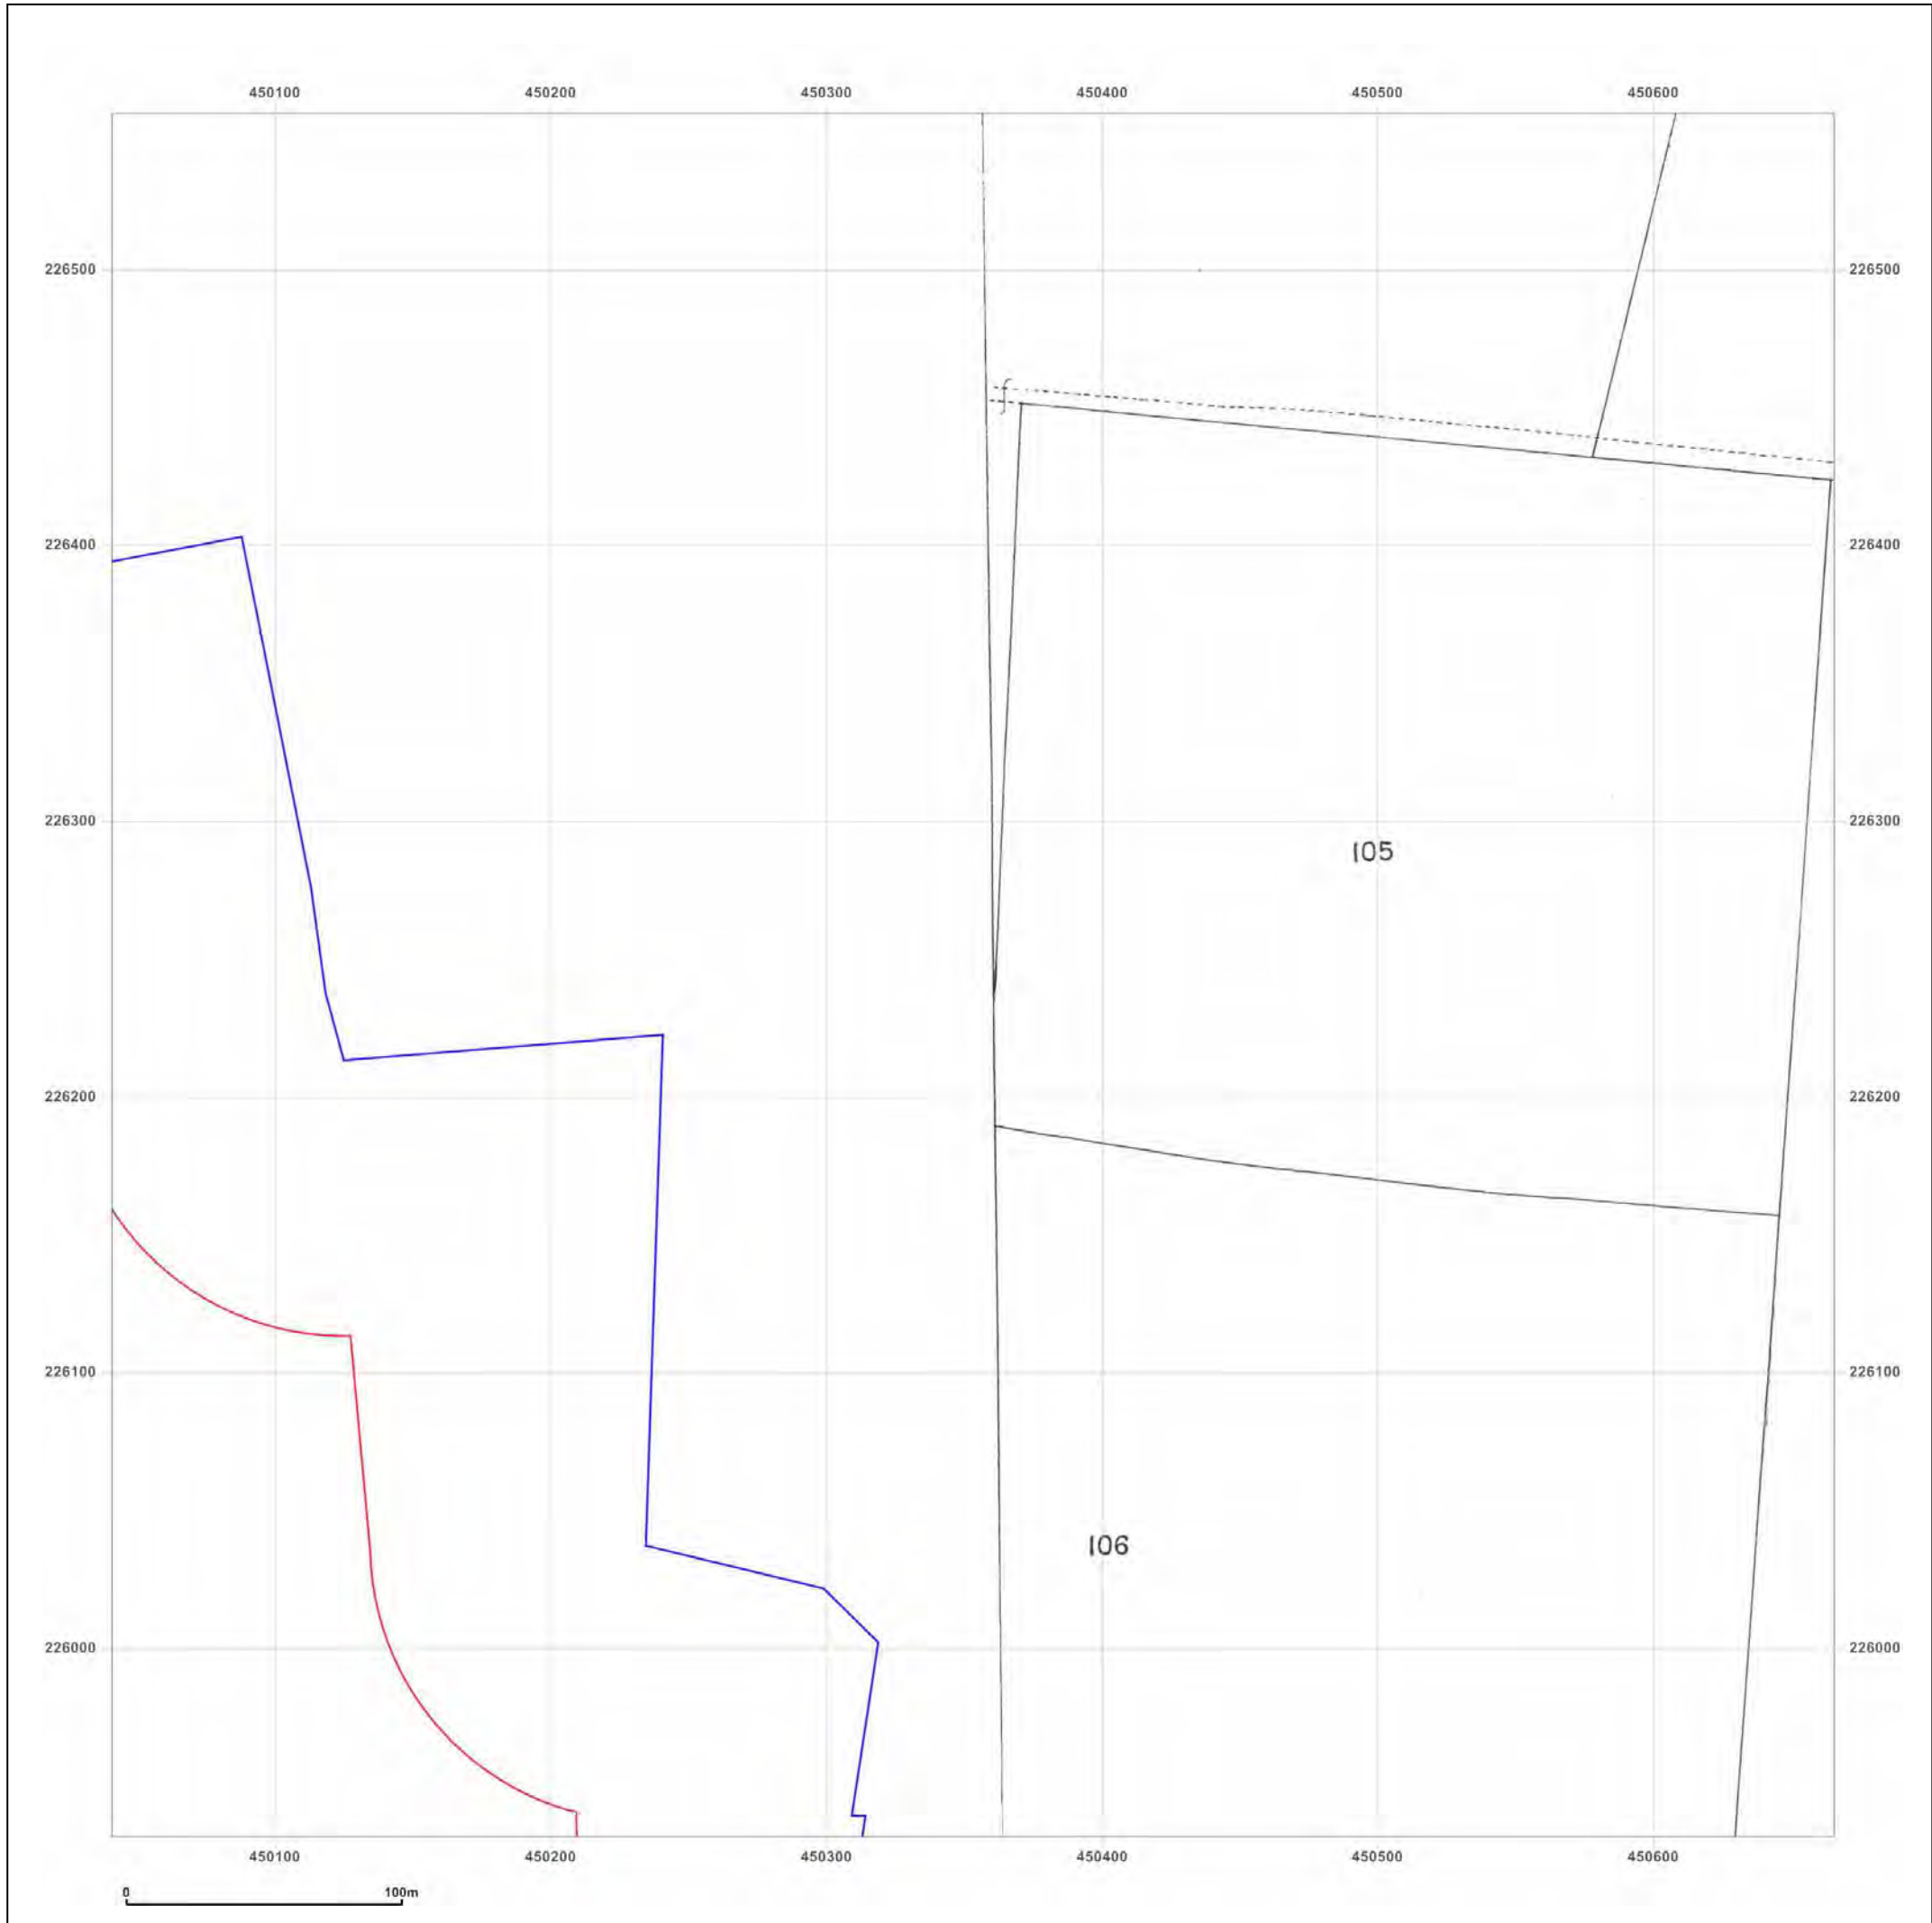

Site Details:
HEYFORD PARK HOUSE, 52
HEYFORD PARK, CAMP ROAD,
UPPER HEYFORD, OX25 5HD

Client Ref: Heyford_Park
Report Ref: GS-4227860_LS_2_3
Grid Ref: 450353, 226244

Map Name: County Series
Map date: 1881
Scale: 1:2,500
Printed at: 1:2,500

Powered by
Produced by
Groundsure Insights
T: 08444 159000
E: info@groundsure.com
W: www.groundsure.com

© Crown copyright and database rights 2015 Ordnance Survey 100035207

Production date: 04 September 2017

To view map legend click here [Legend](#)