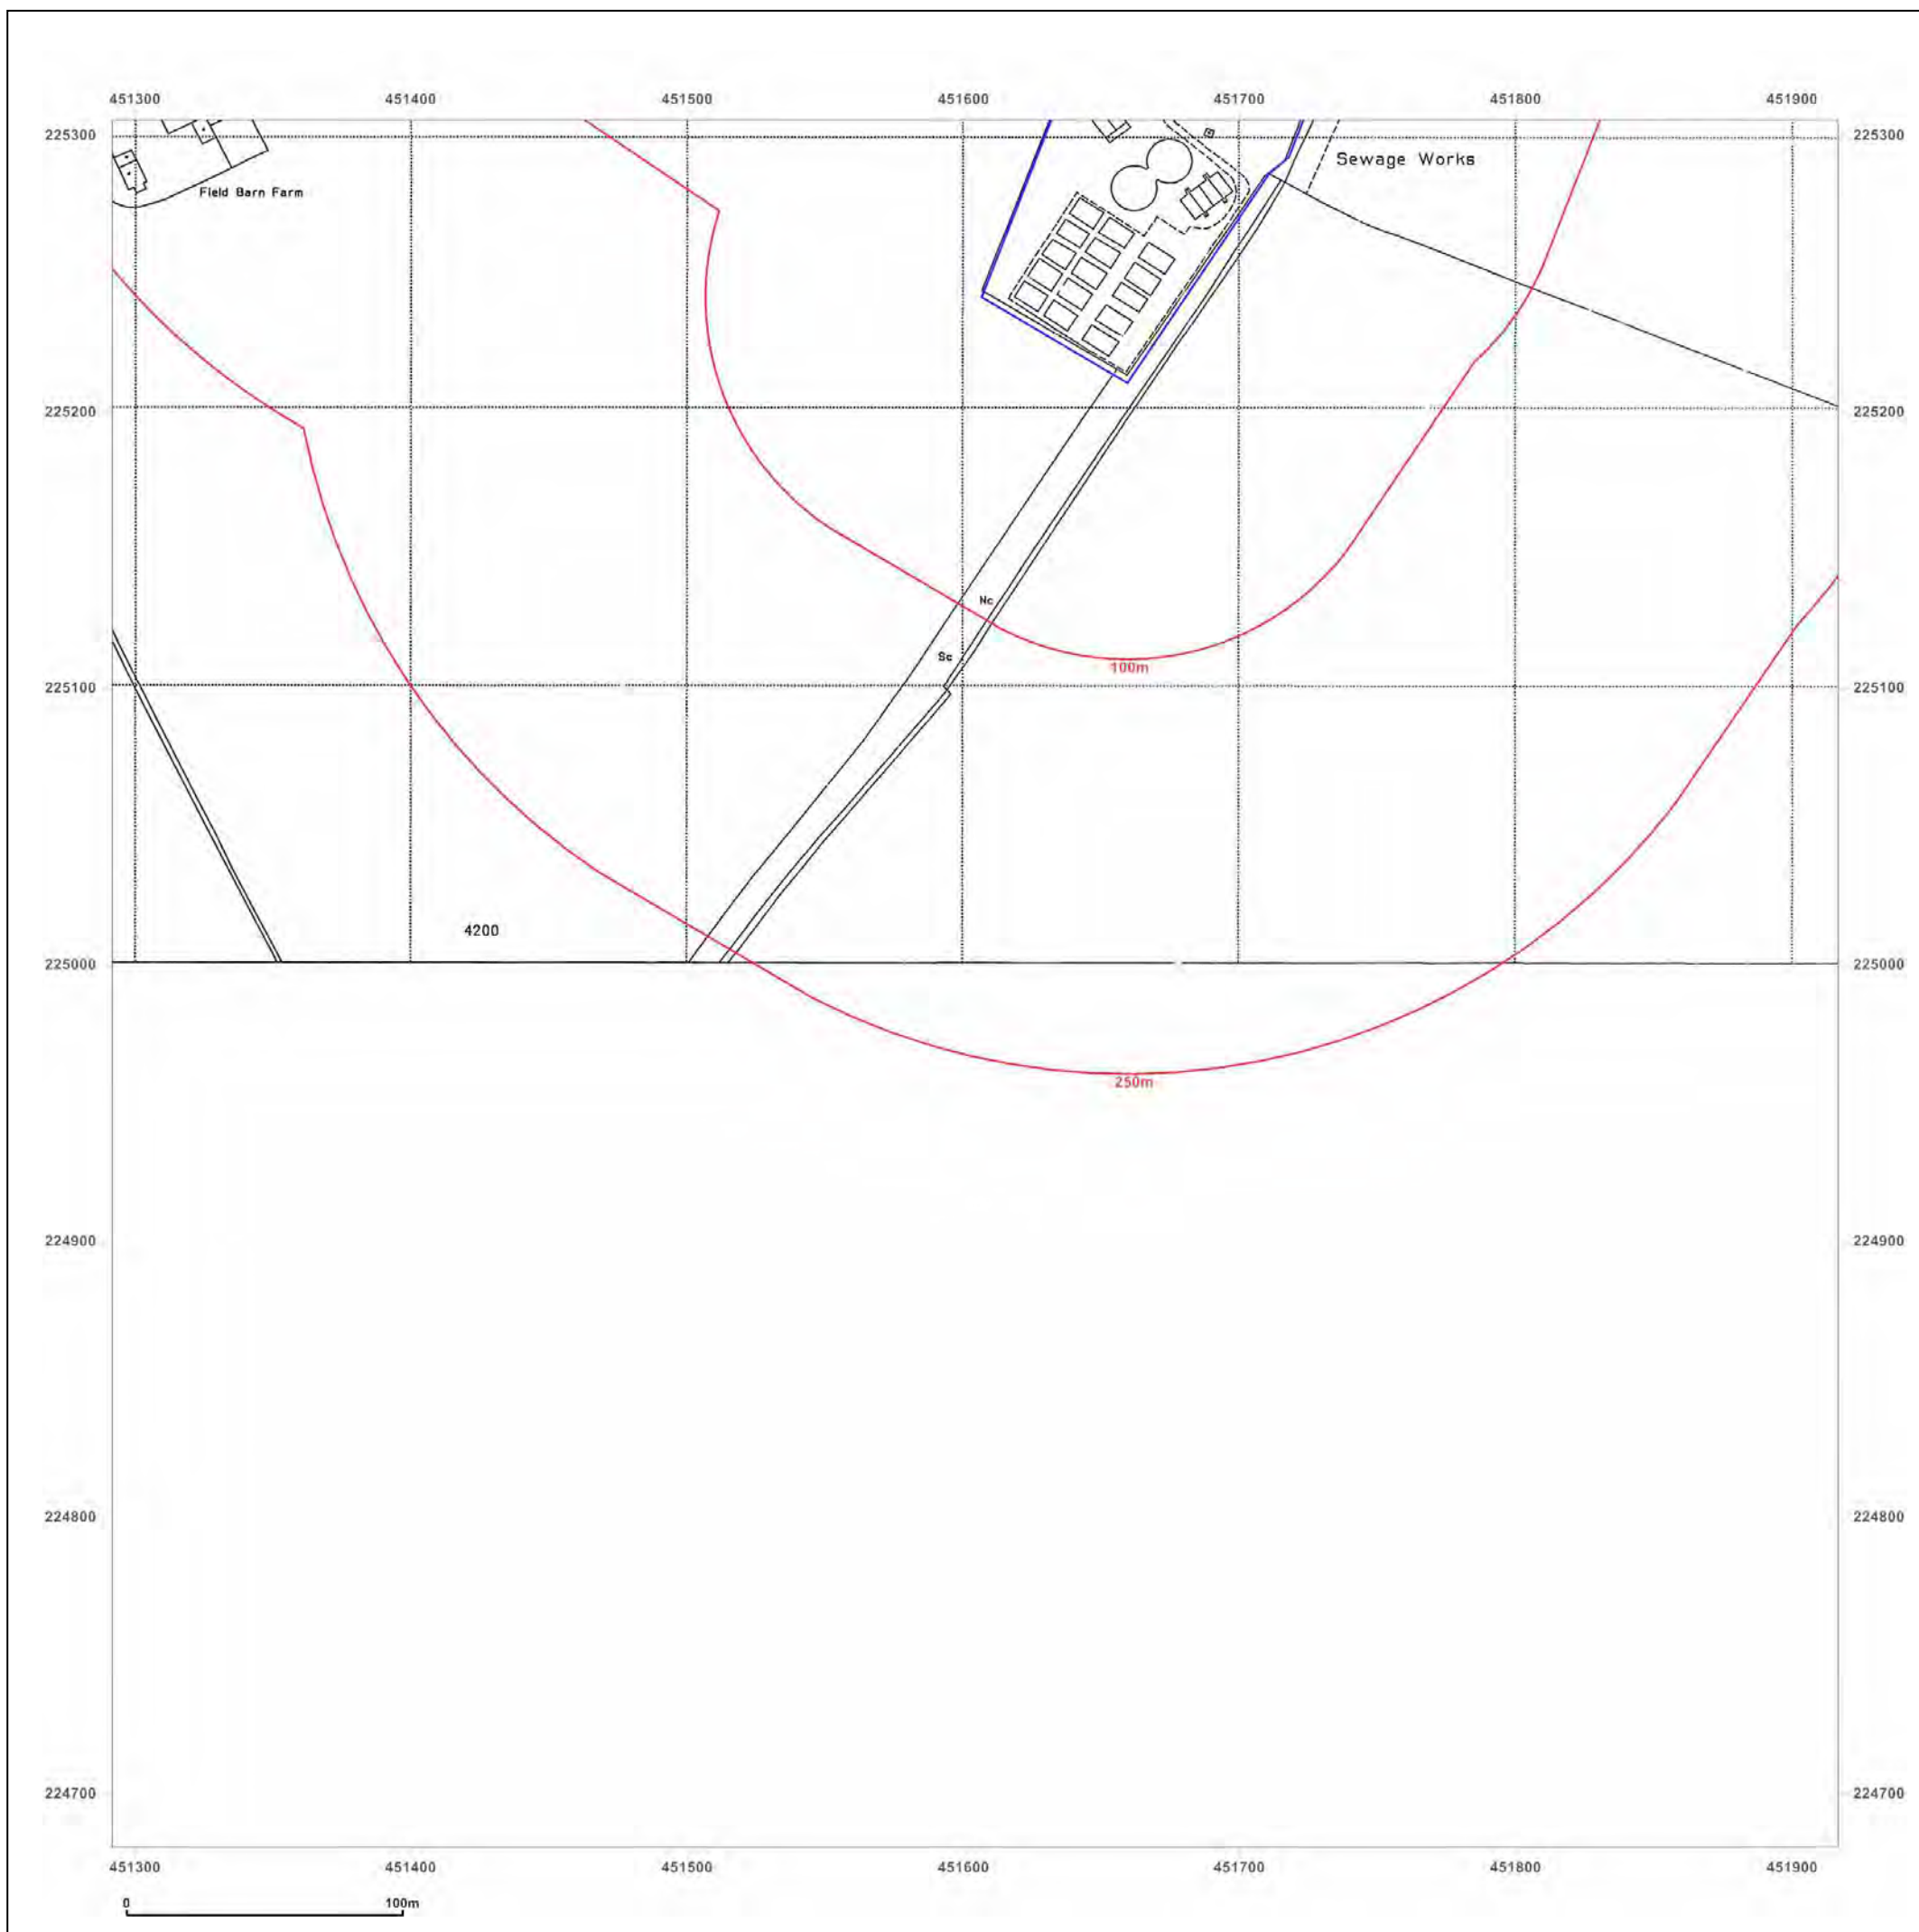

Production date: 04 September 2017

To view map legend click here [Legend](#)

Site Details:

HEYFORD PARK HOUSE, 52
HEYFORD PARK, CAMP ROAD,
UPPER HEYFORD, OX25 5HD

Client Ref: Heyford_Park
Report Ref: GS-4227860_LS_4_2
Grid Ref: 451604, 225618