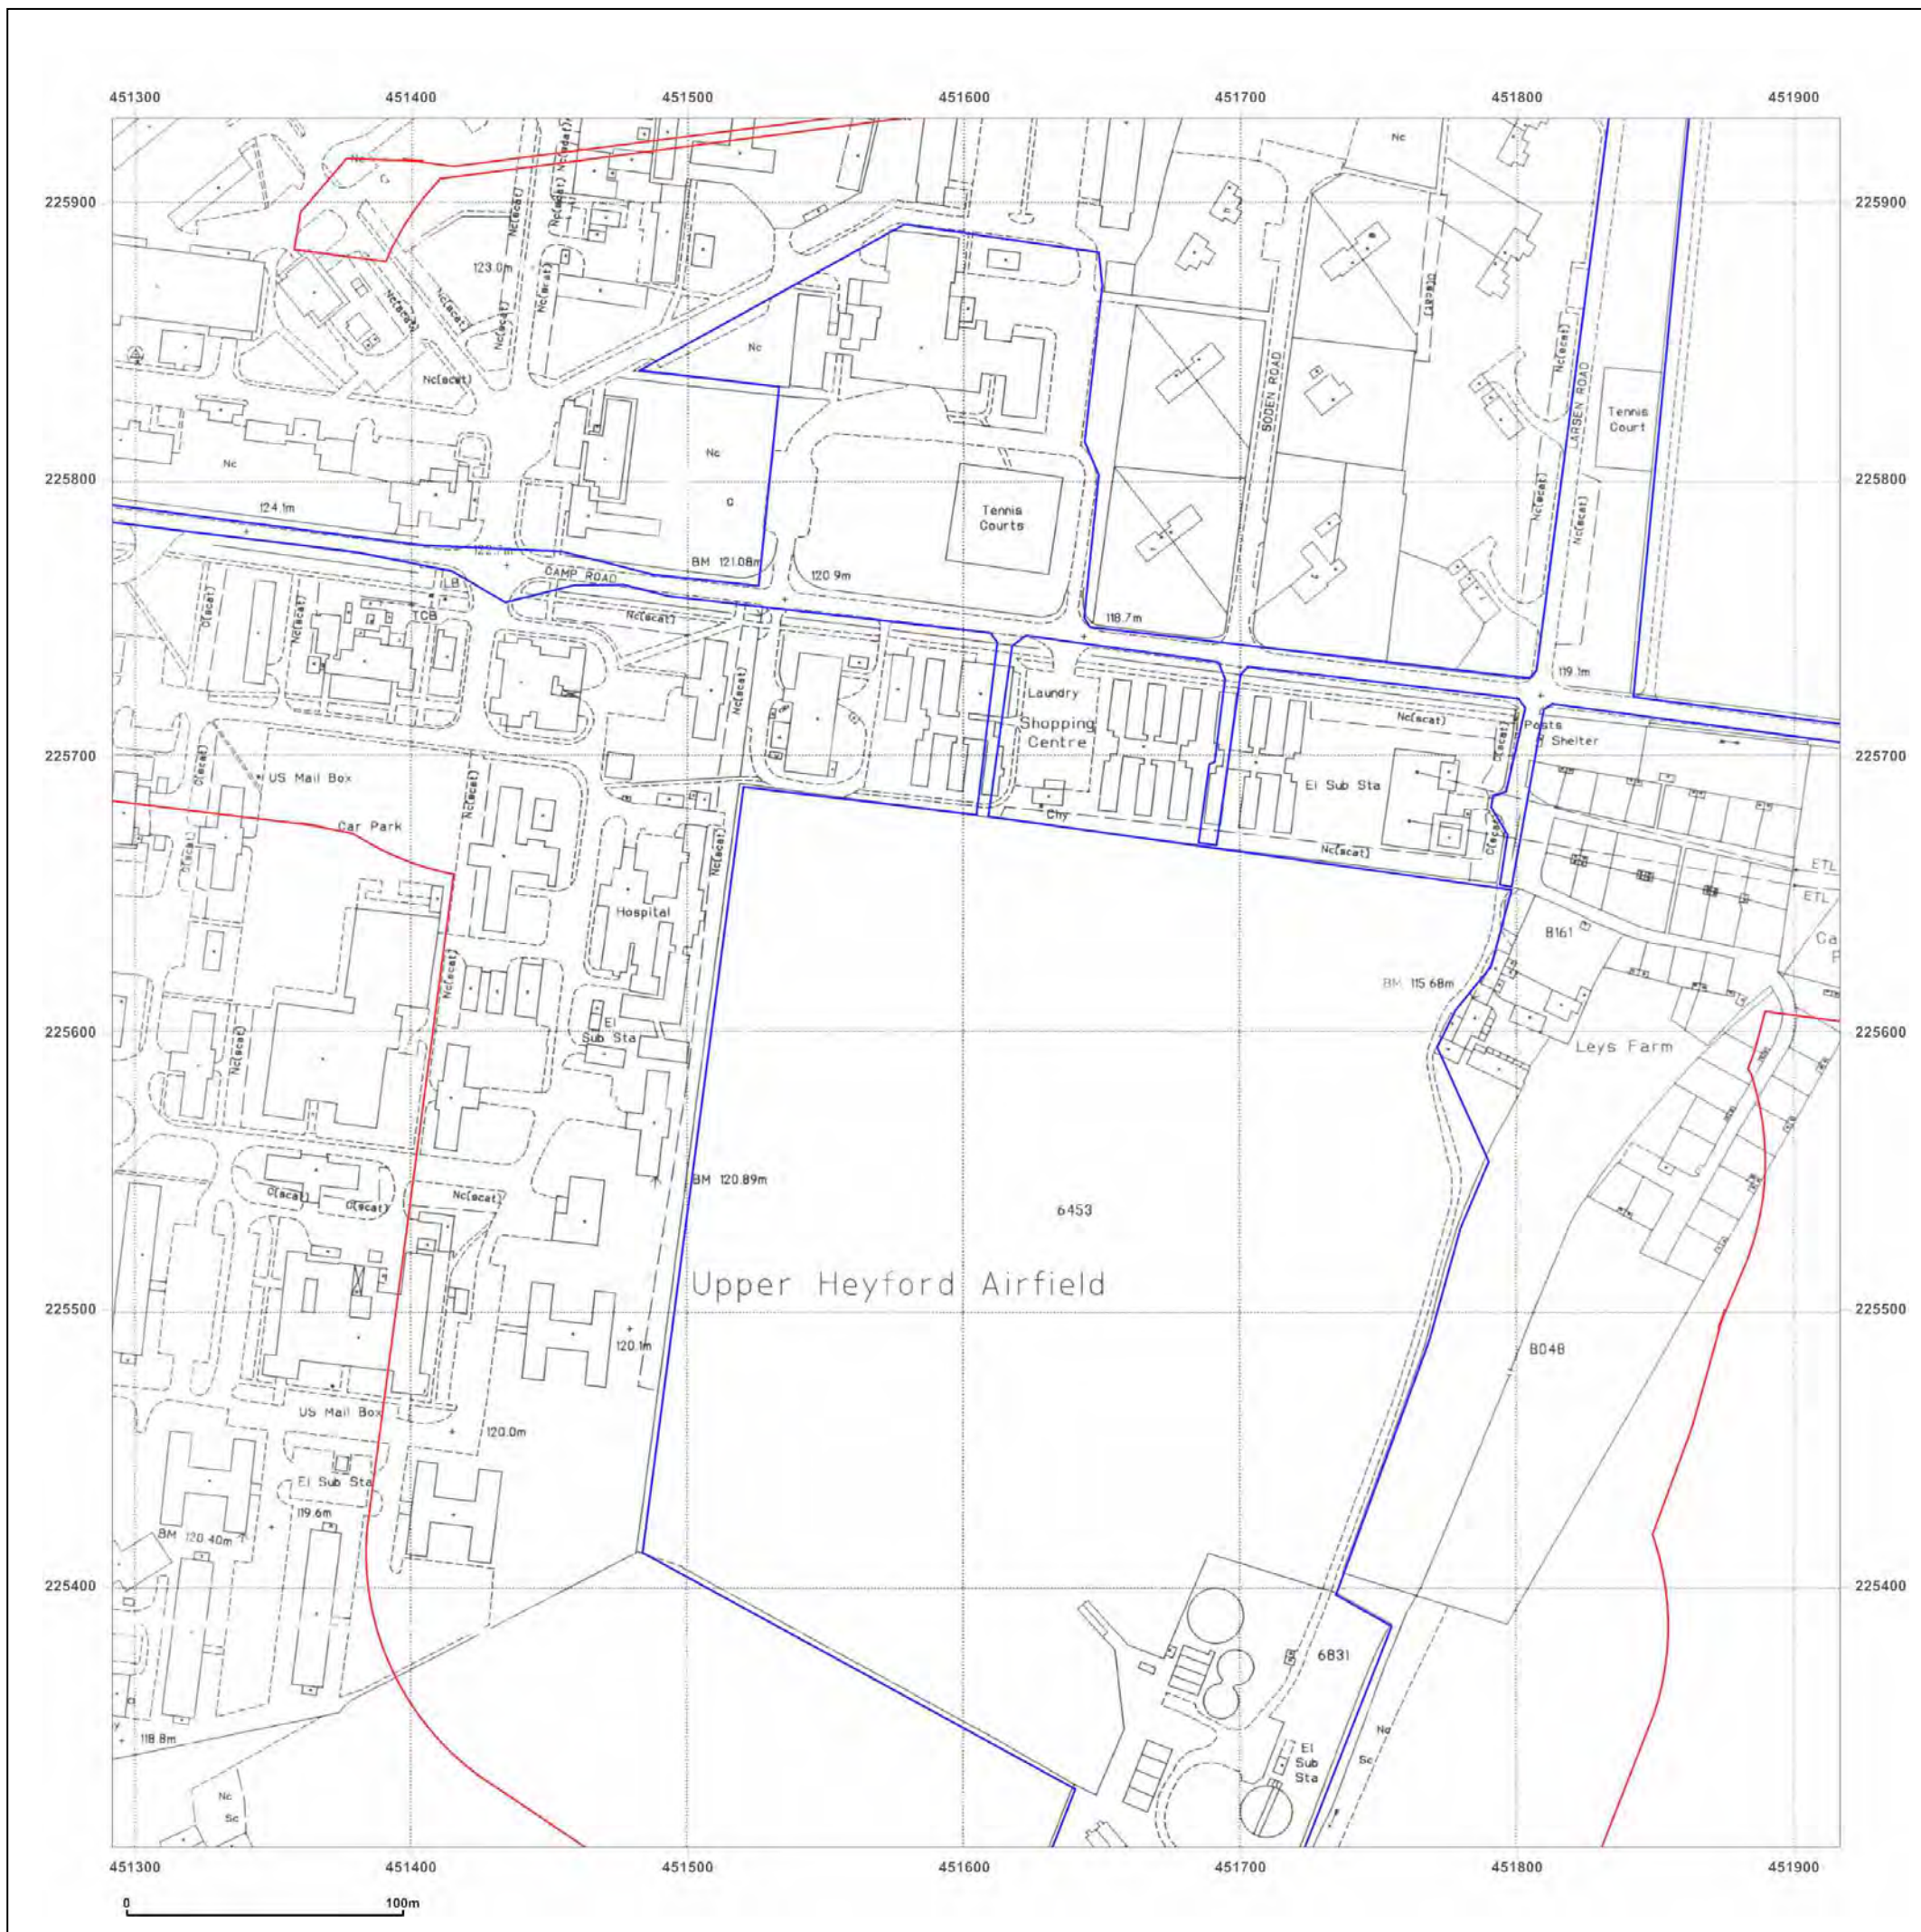

Production date: 04 September 2017

To view map legend click here [Legend](#)

Site Details:

HEYFORD PARK HOUSE, 52
HEYFORD PARK, CAMP ROAD,
UPPER HEYFORD, OX25 5HD

Client Ref: Heyford_Park
Report Ref: GS-4227860_LS_4_2
Grid Ref: 451604, 225618