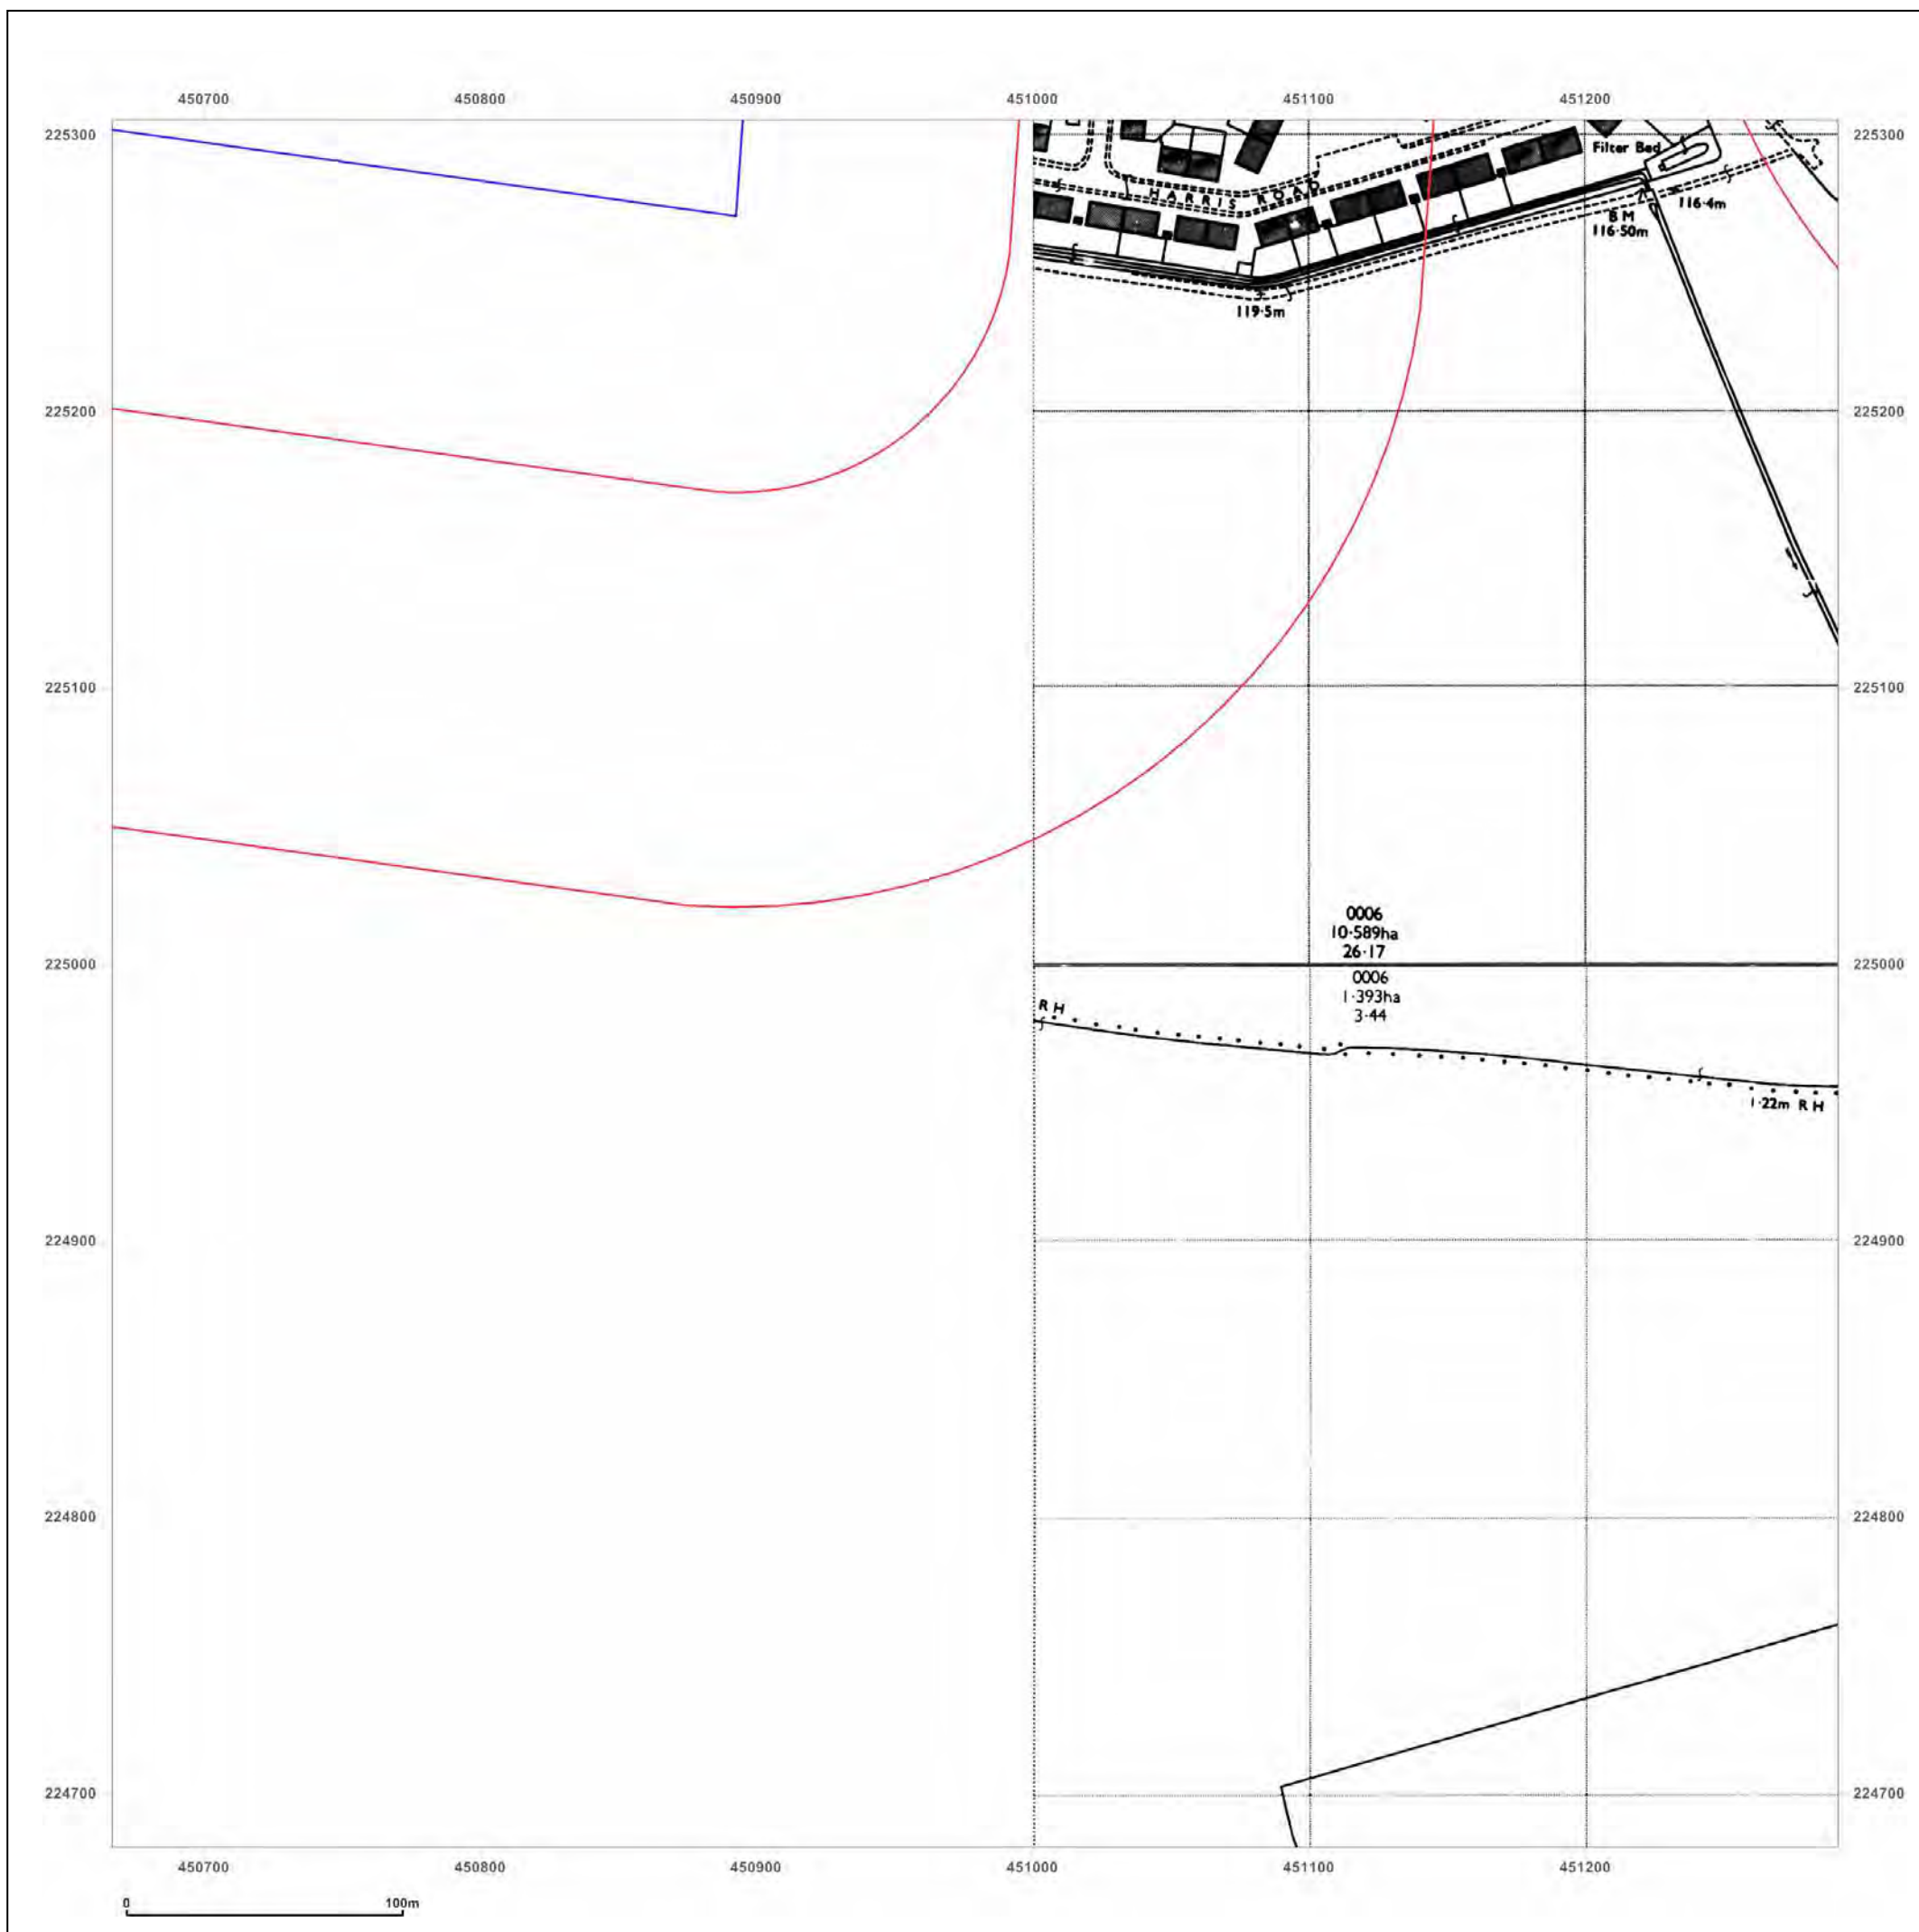

© Crown copyright and database rights 2015 Ordnance Survey 100035207

Production date: 04 September 2017

To view map legend click here [Legend](#)

Site Details:

HEYFORD PARK HOUSE, 52
HEYFORD PARK, CAMP ROAD,
UPPER HEYFORD, OX25 5HD