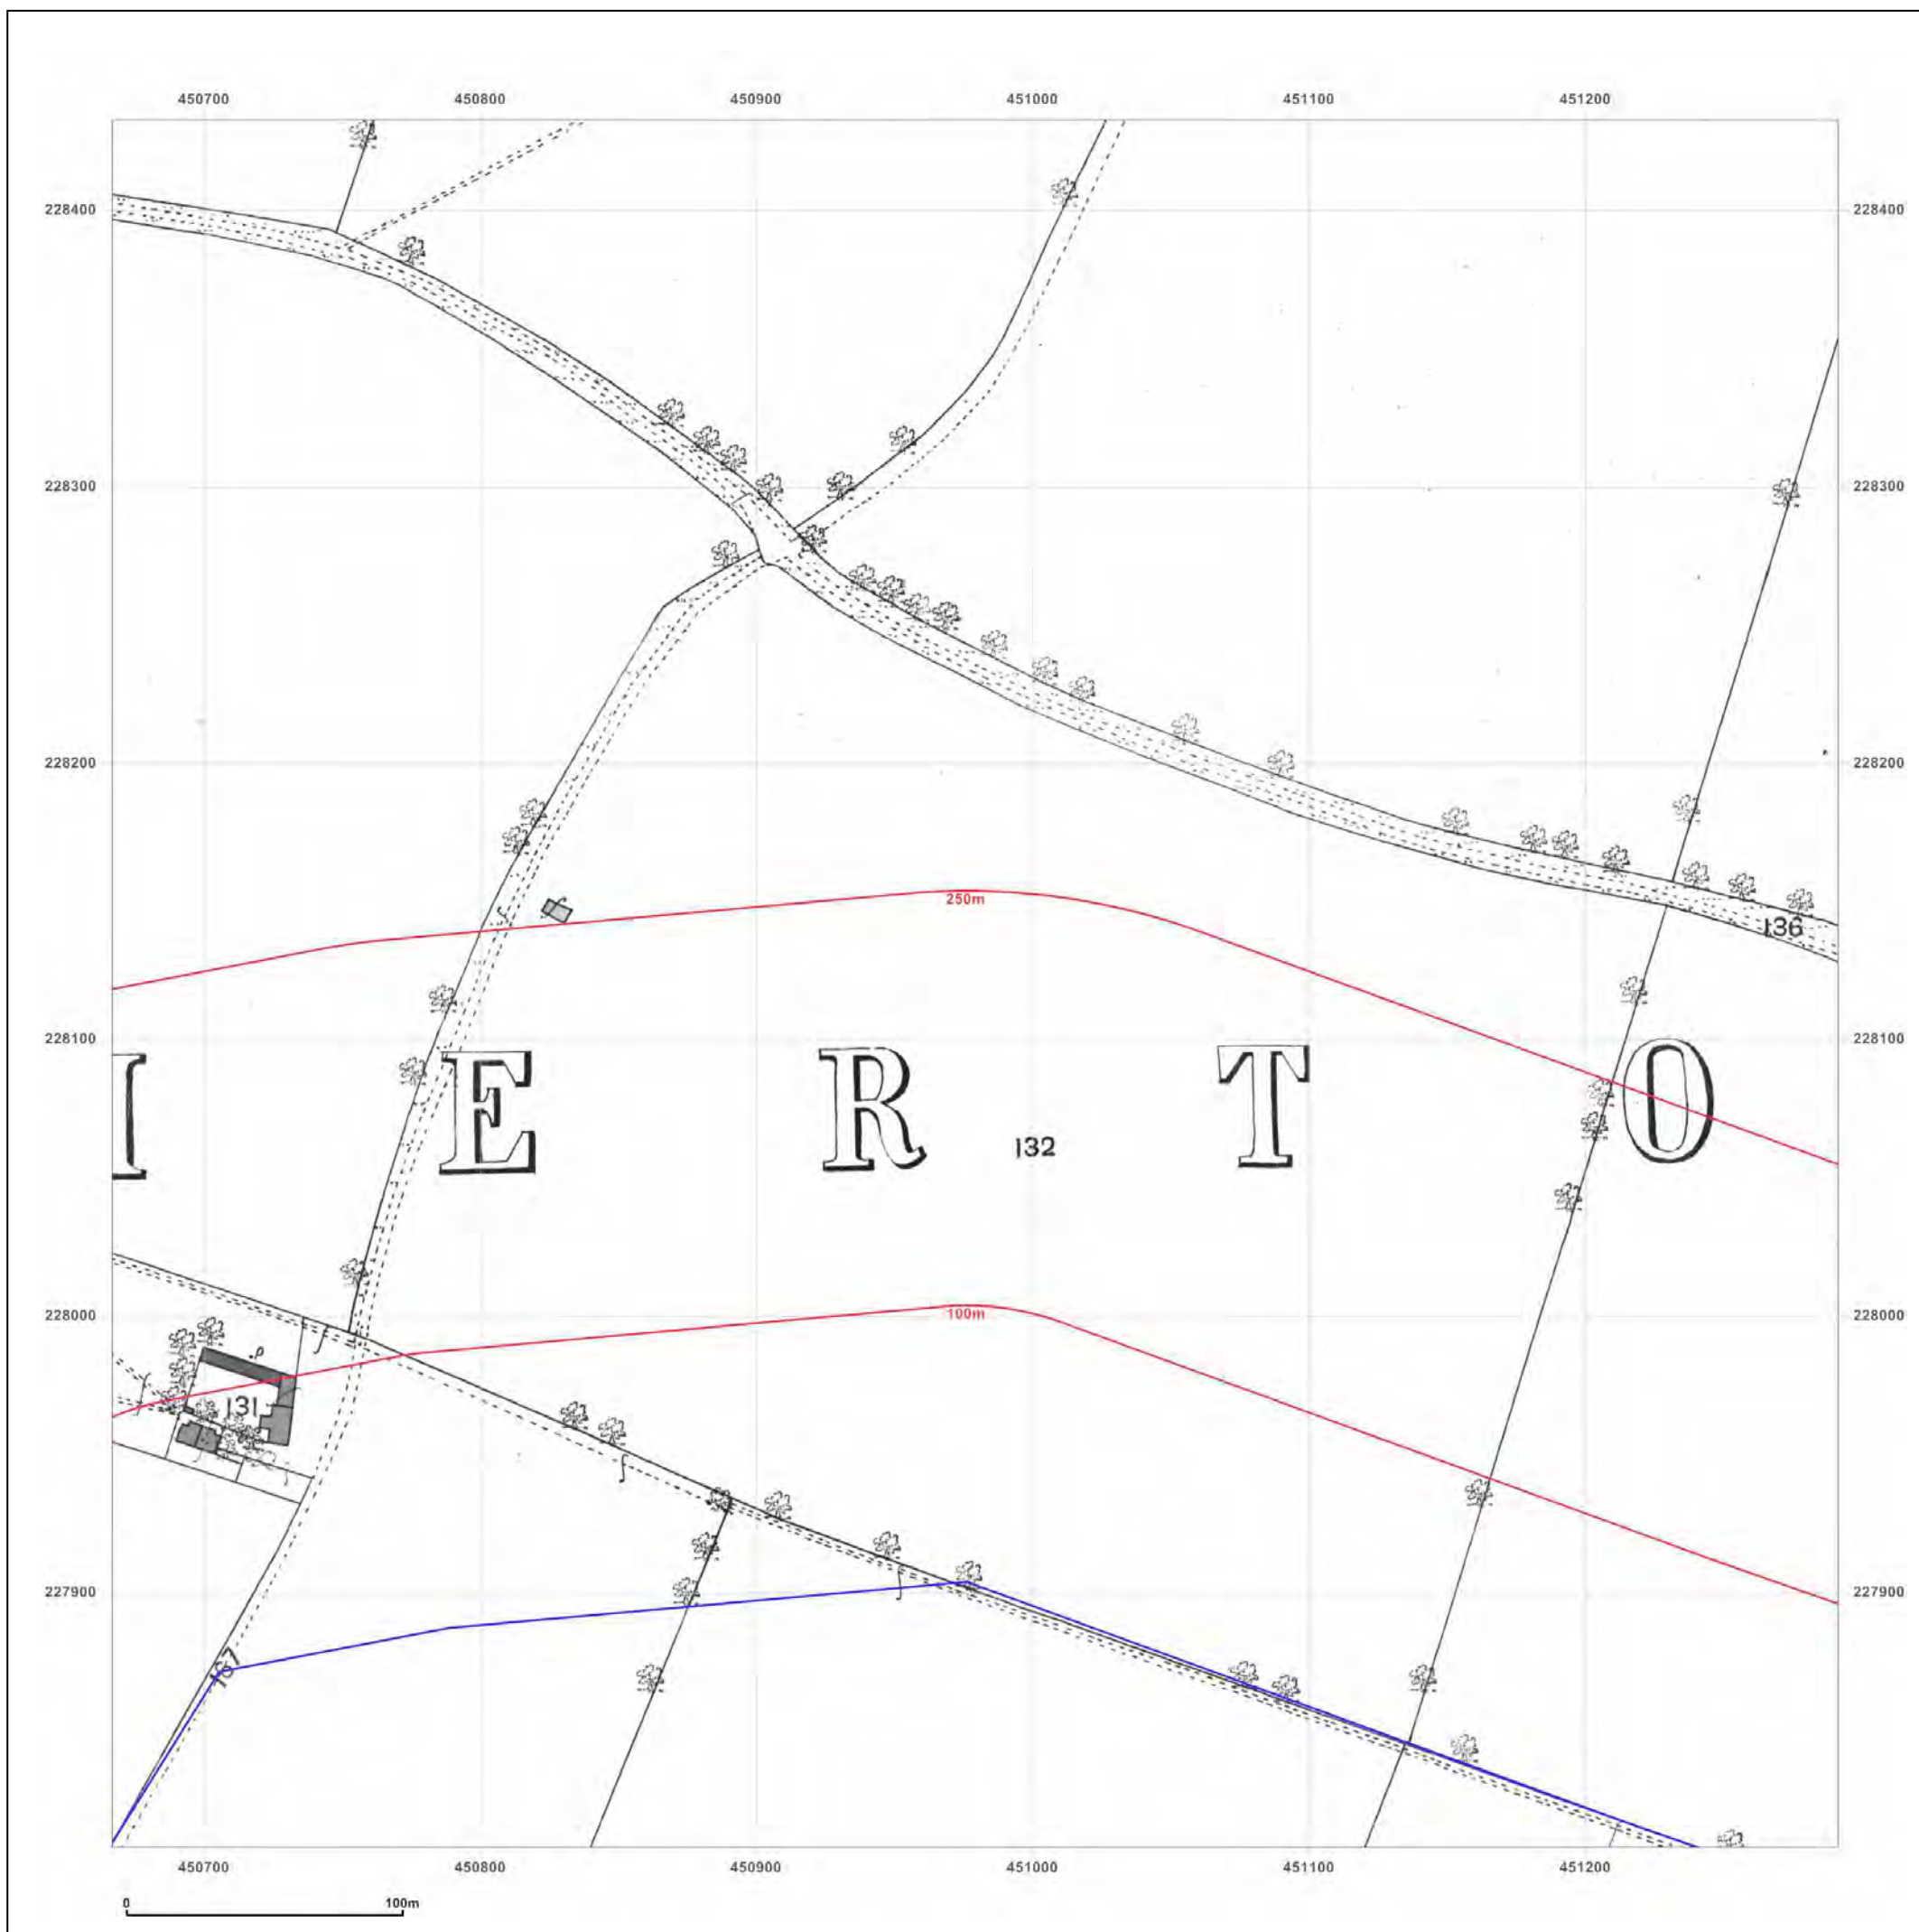

Production date: 04 September 2017

To view map legend click here [Legend](#)

Site Details:

HEYFORD PARK HOUSE, 52
HEYFORD PARK, CAMP ROAD,
UPPER HEYFORD, OX25 5HD

Client Ref: Heyford_Park
Report Ref: GS-4227860_LS_3_6
Grid Ref: 450979, 228120