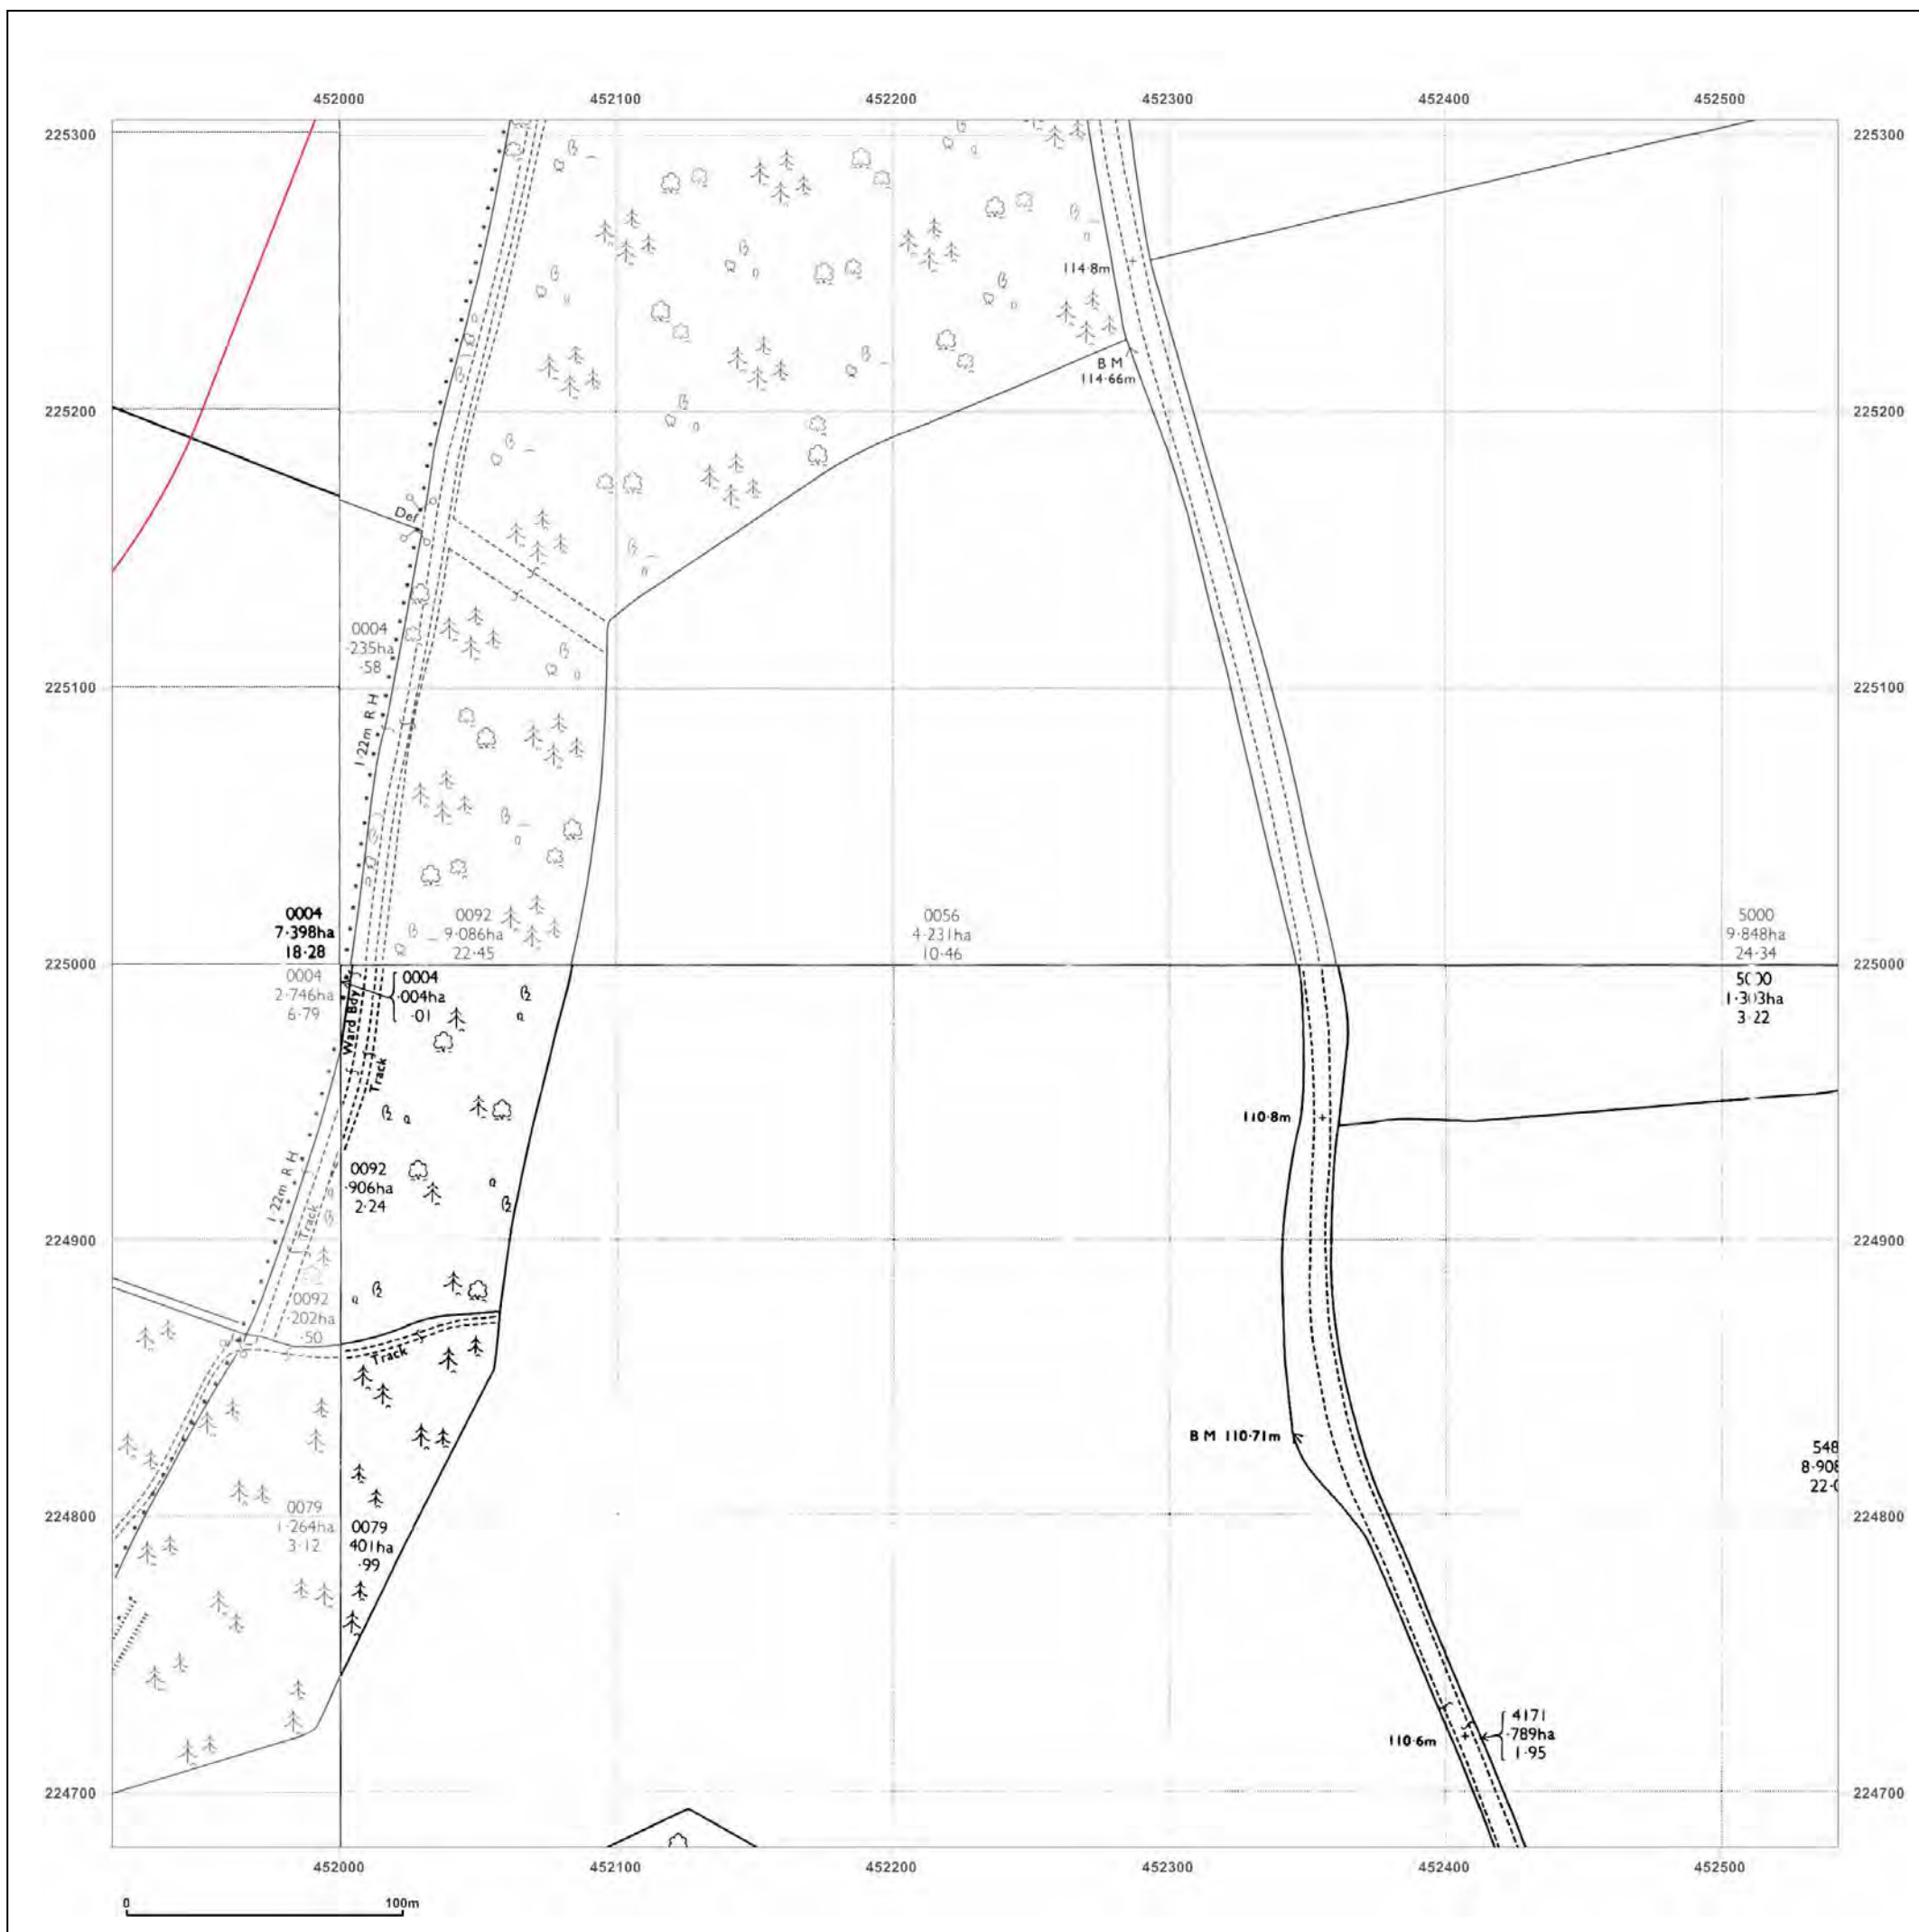

© Crown copyright and database rights 2015 Ordnance Survey 100035207

Production date: 04 September 2017

To view map legend click here [Legend](#)

Site Details:

HEYFORD PARK HOUSE, 52
HEYFORD PARK, CAMP ROAD,
UPPER HEYFORD, OX25 5HD