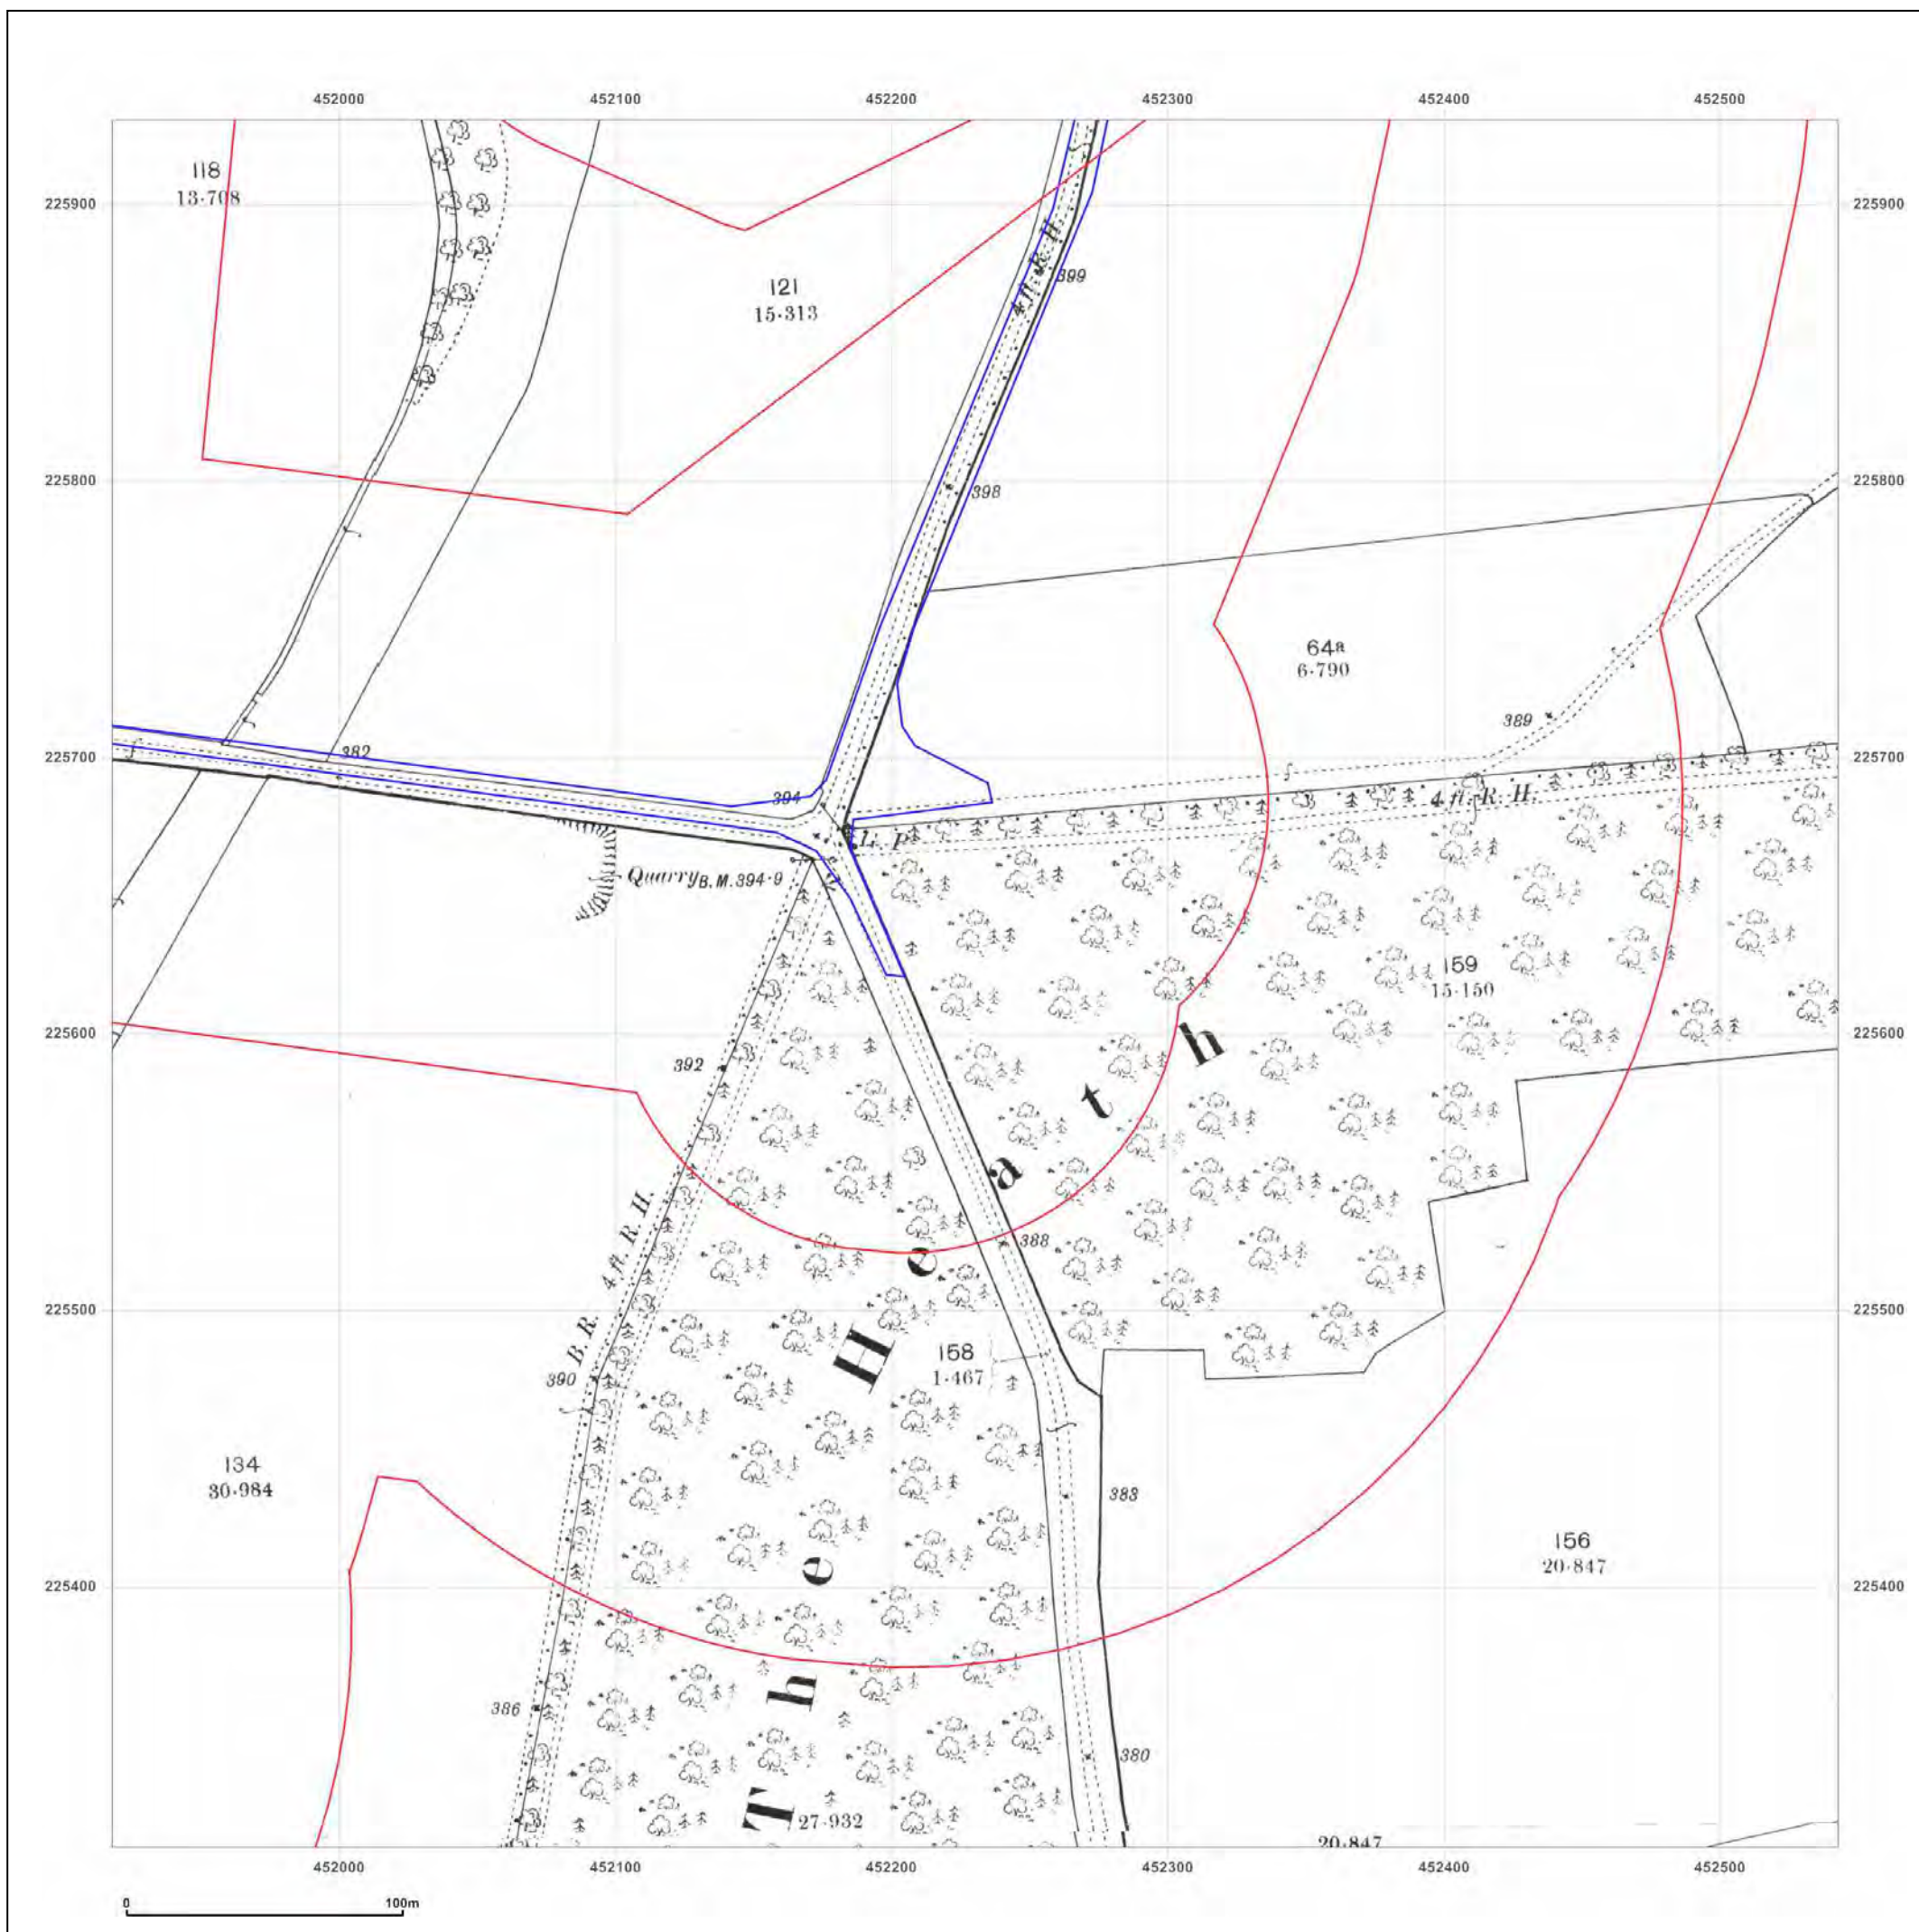

© Crown copyright and database rights 2015 Ordnance Survey 100035207

Production date: 04 September 2017

To view map legend click here [Legend](#)

Site Details:

HEYFORD PARK HOUSE, 52
HEYFORD PARK, CAMP ROAD,
UPPER HEYFORD, OX25 5HD