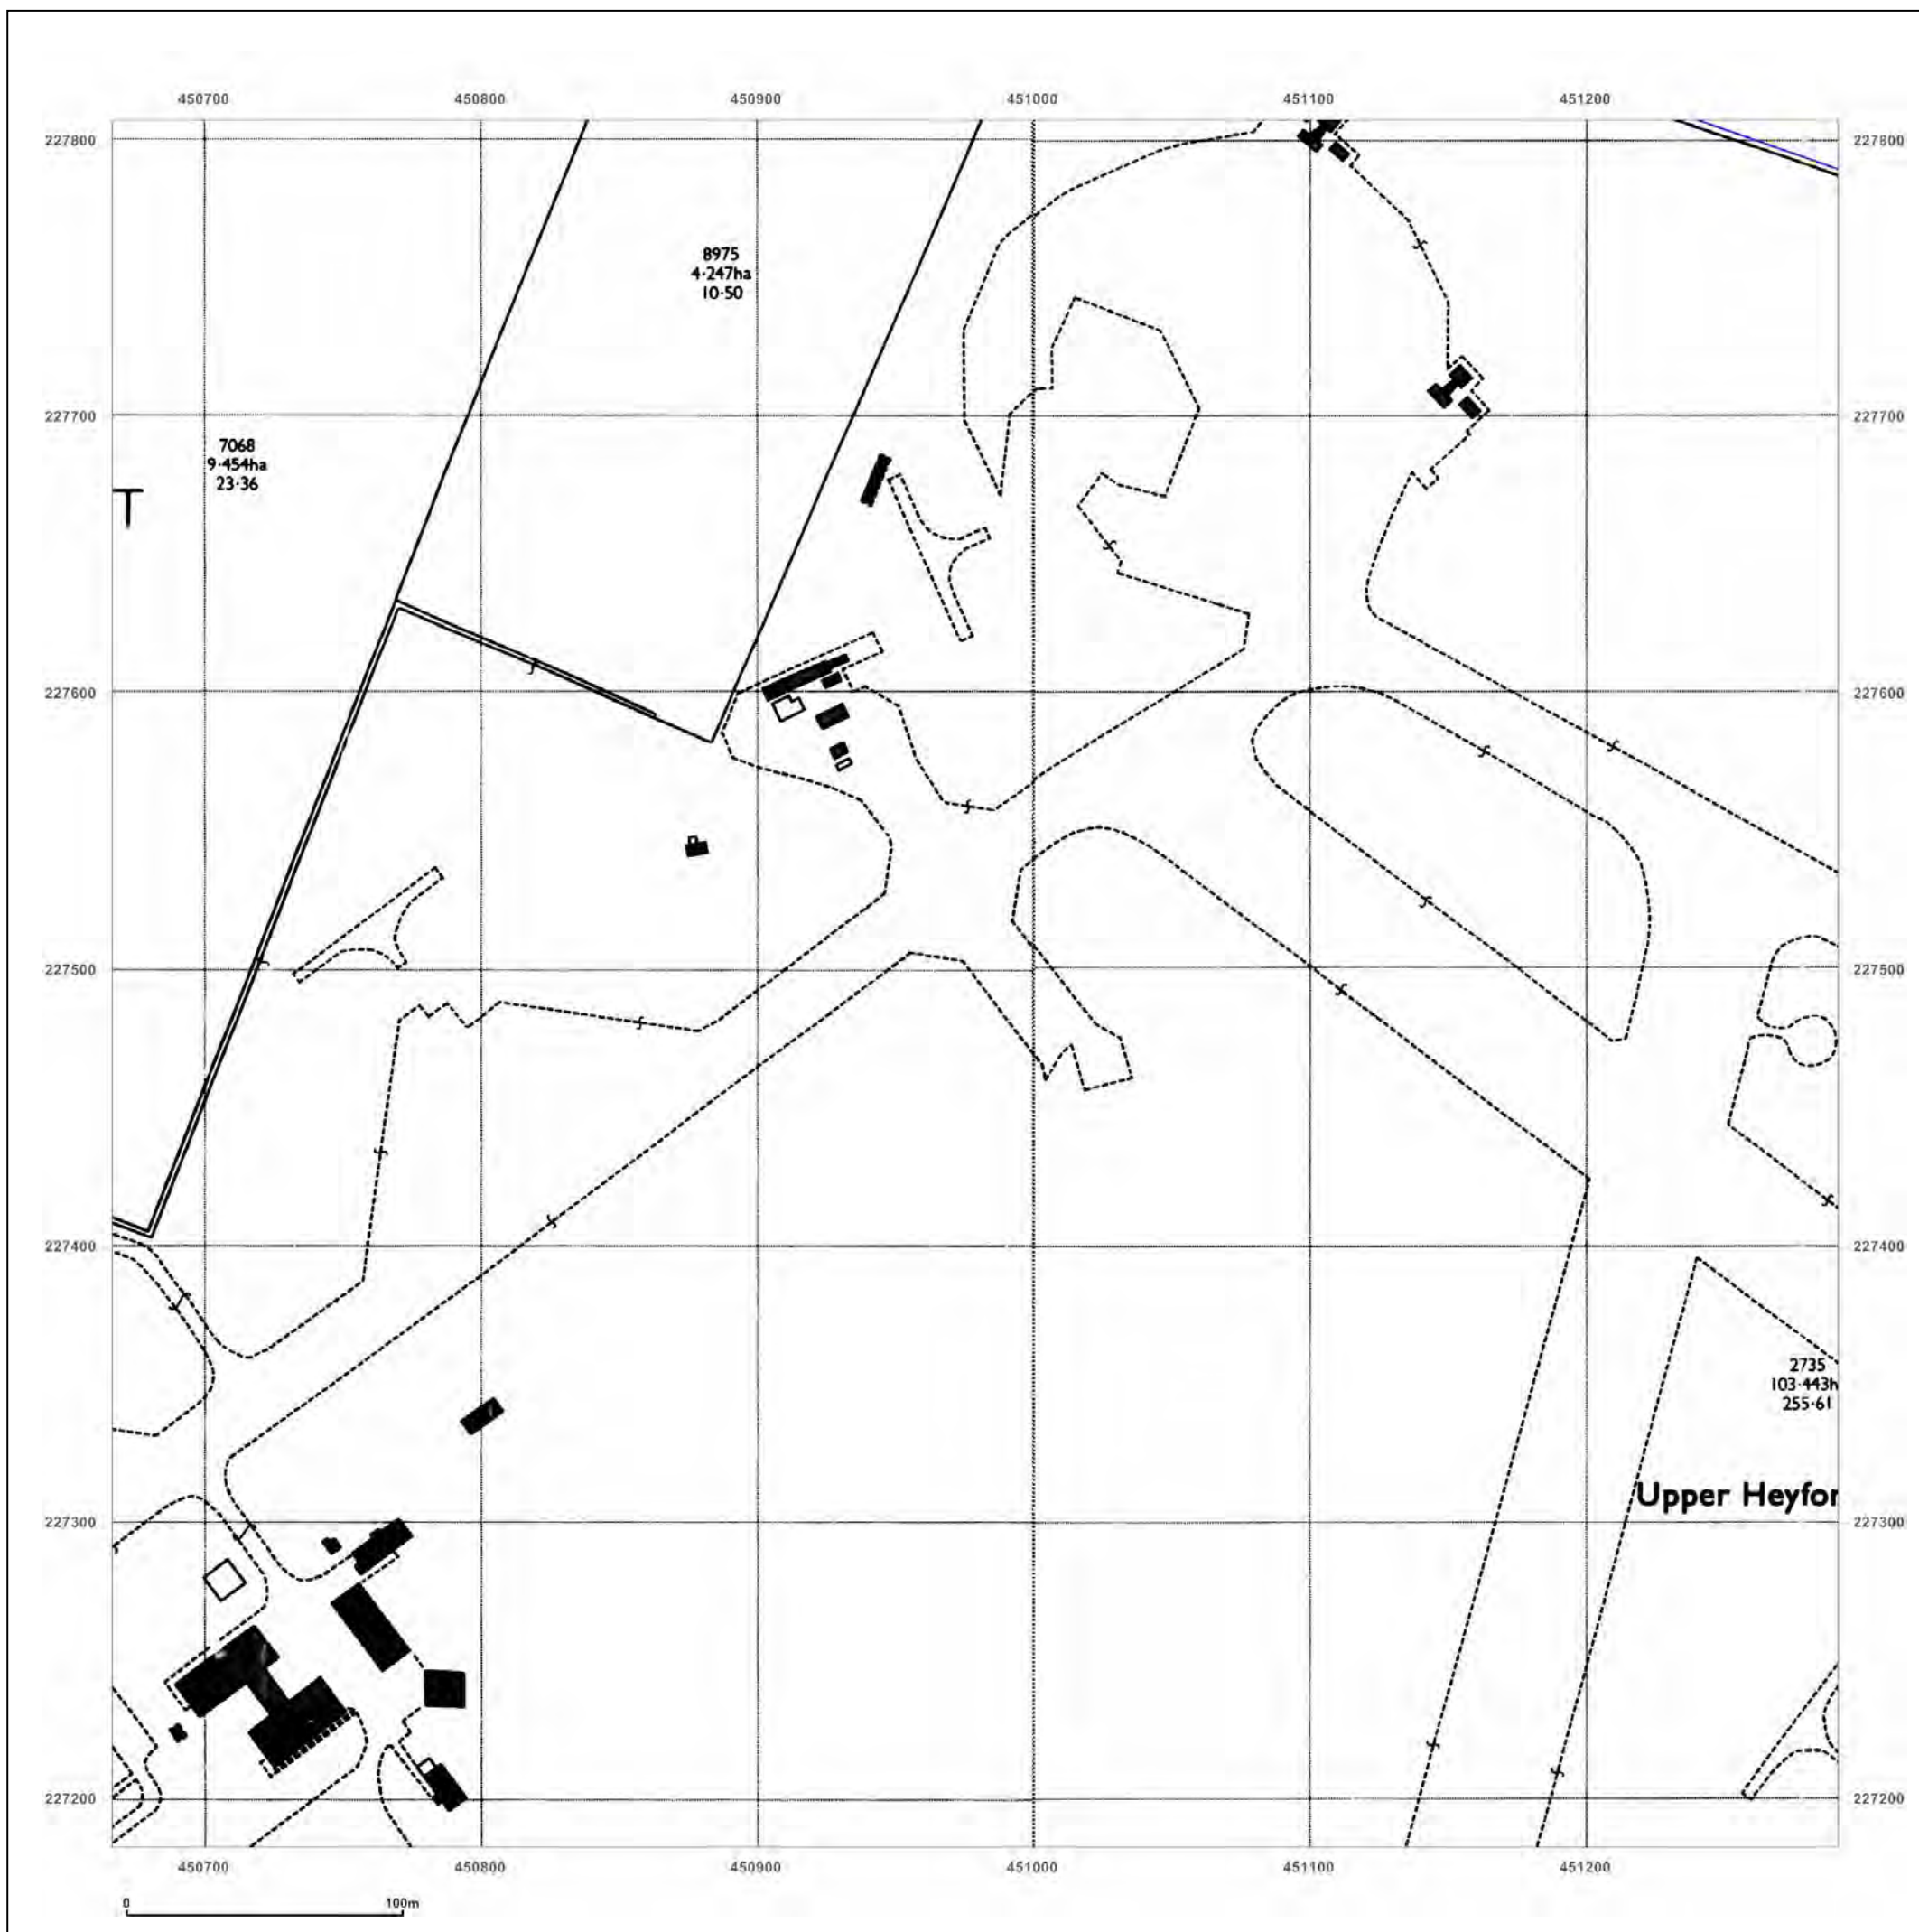

© Crown copyright and database rights 2015 Ordnance Survey 100035207

Production date: 04 September 2017

To view map legend click here [Legend](#)

Site Details:

HEYFORD PARK HOUSE, 52
HEYFORD PARK, CAMP ROAD,
UPPER HEYFORD, OX25 5HD