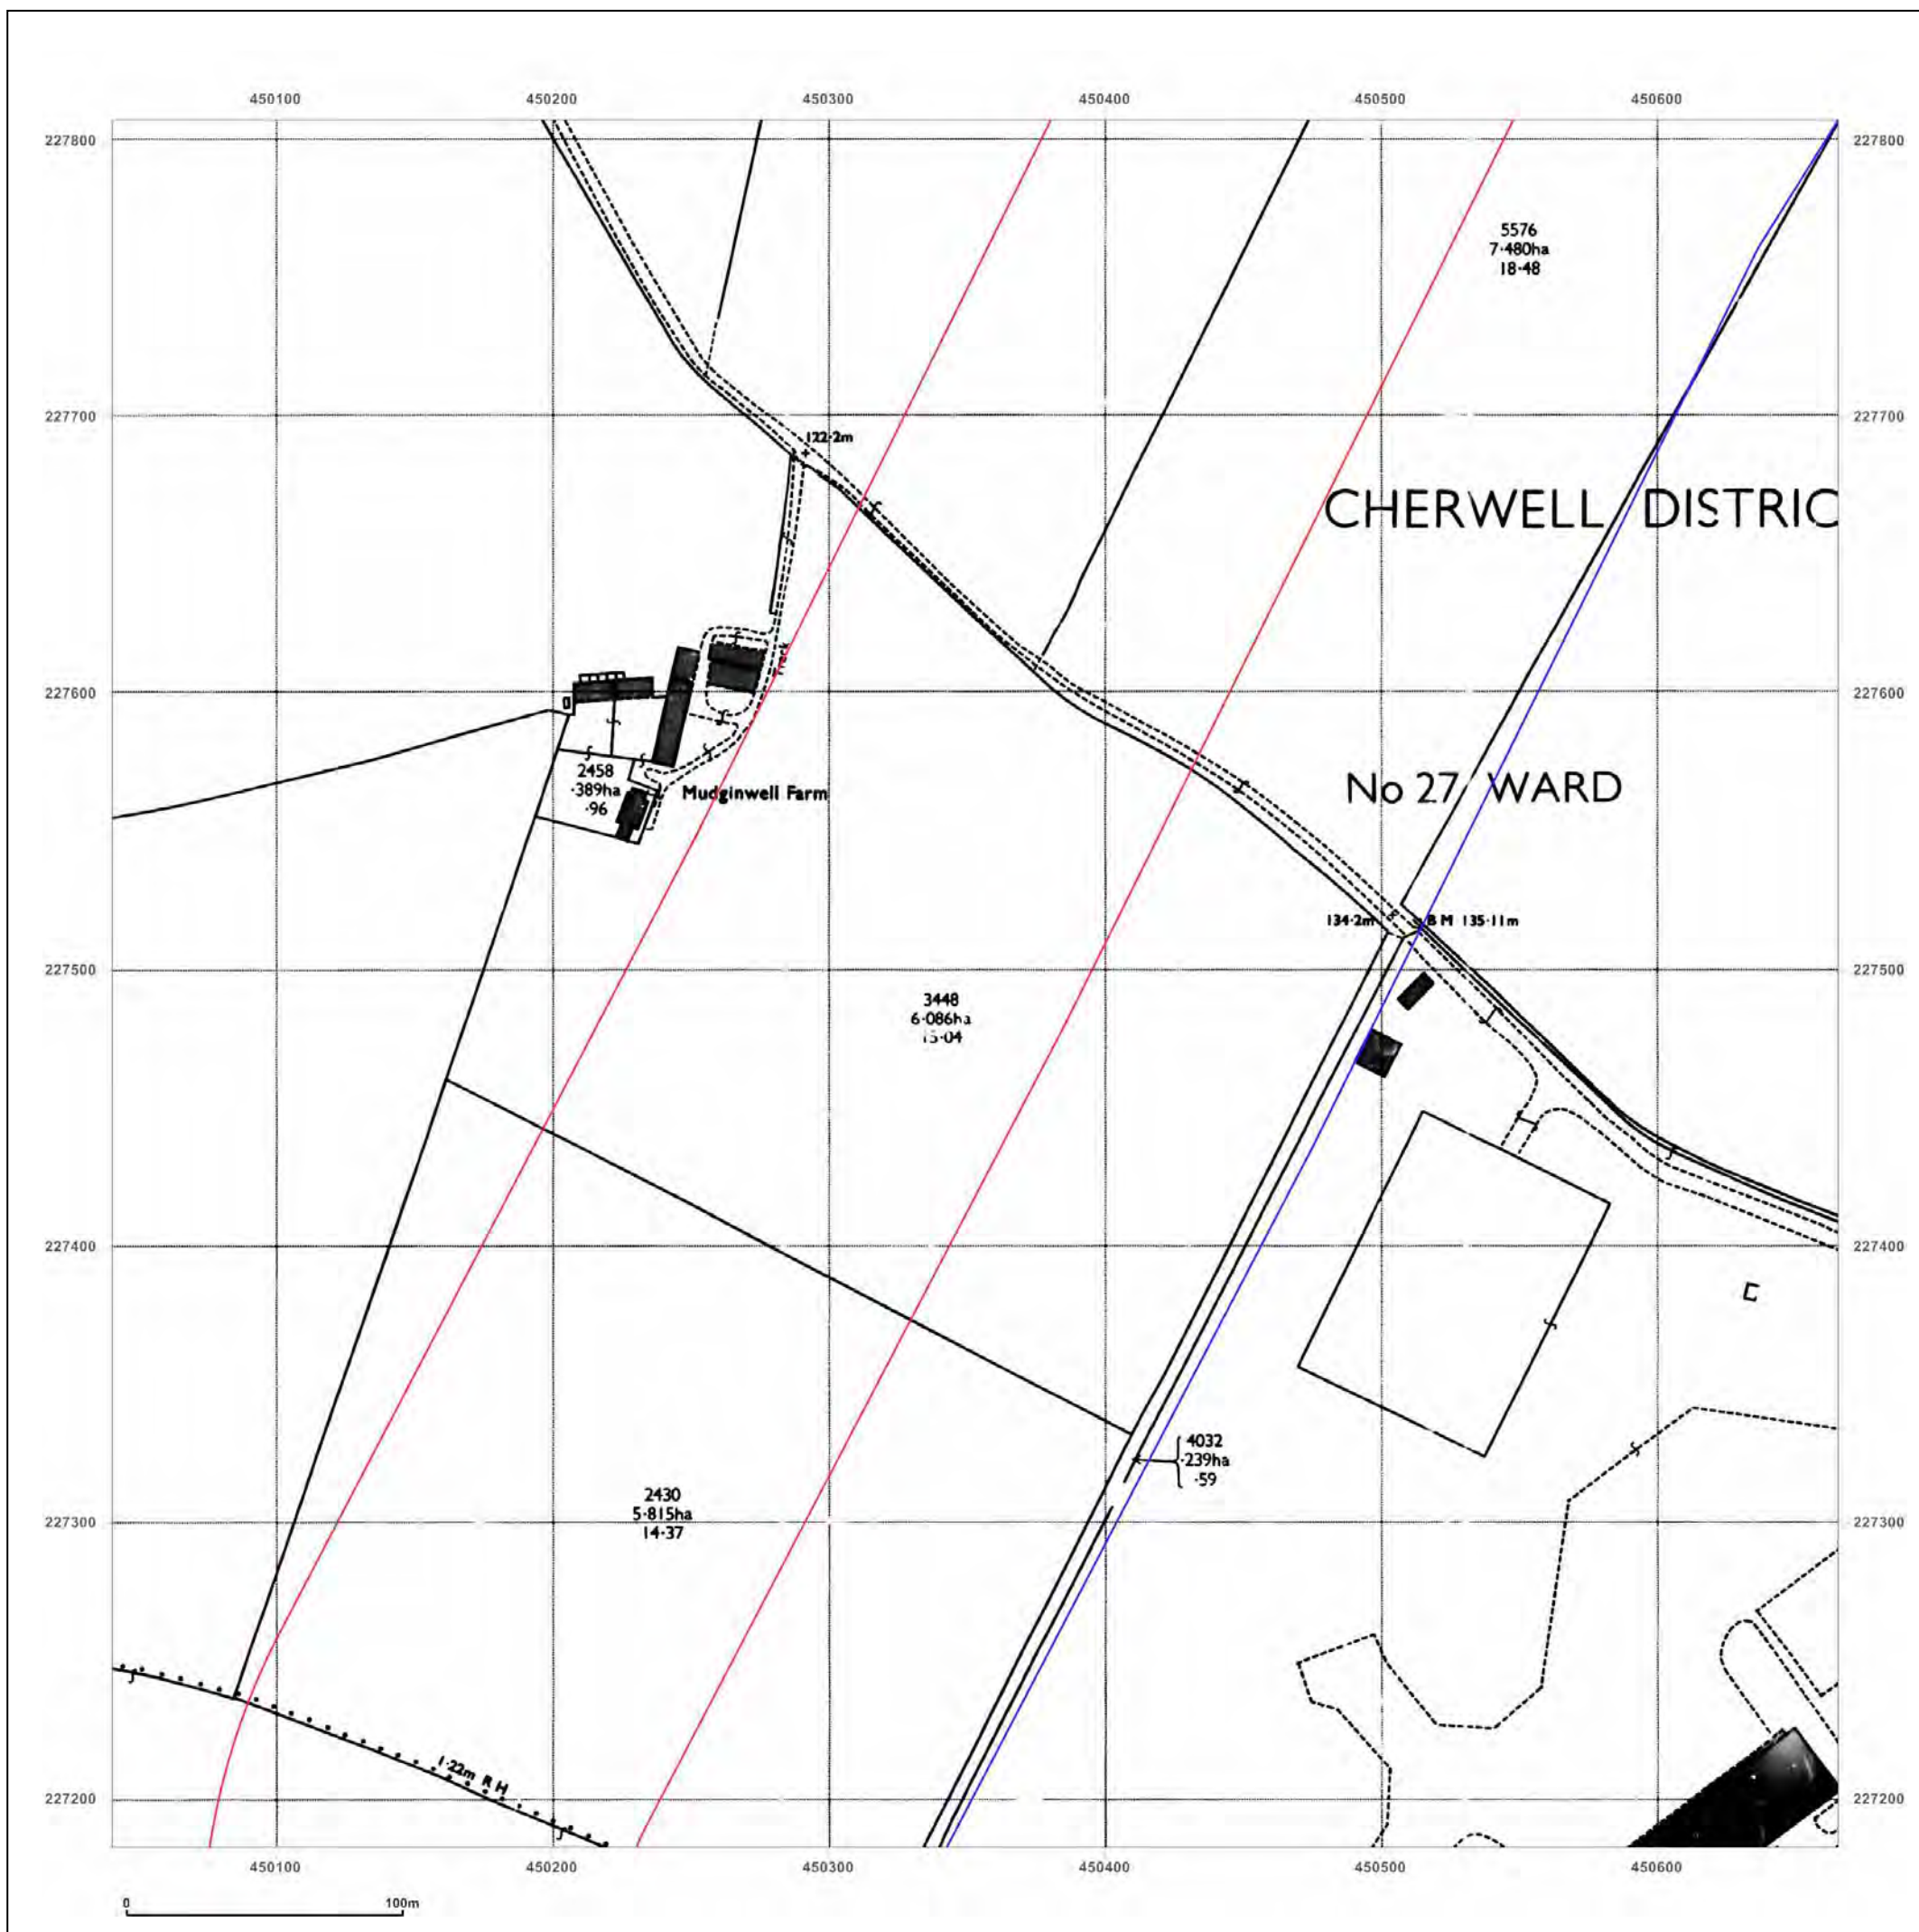

Site Details:

HEYFORD PARK HOUSE, 52
HEYFORD PARK, CAMP ROAD,
UPPER HEYFORD, OX25 5HD

Client Ref: Heyford_Park
Report Ref: GS-4227860_LS_2_5
Grid Ref: 450353, 227495

Map Name: National Grid

Map date: 1976

Scale: 1:2,500

Printed at: 1:2,500

Surveyed N/A
Revised N/A
Edition N/A
Copyright N/A
Levelled N/A

Produced by
Groundsure Insights
T: 08444 159000
E: info@groundsure.com
W: www.groundsure.com

© Crown copyright and database rights 2015 Ordnance Survey 100035207

Production date: 04 September 2017

To view map legend click here [Legend](#)