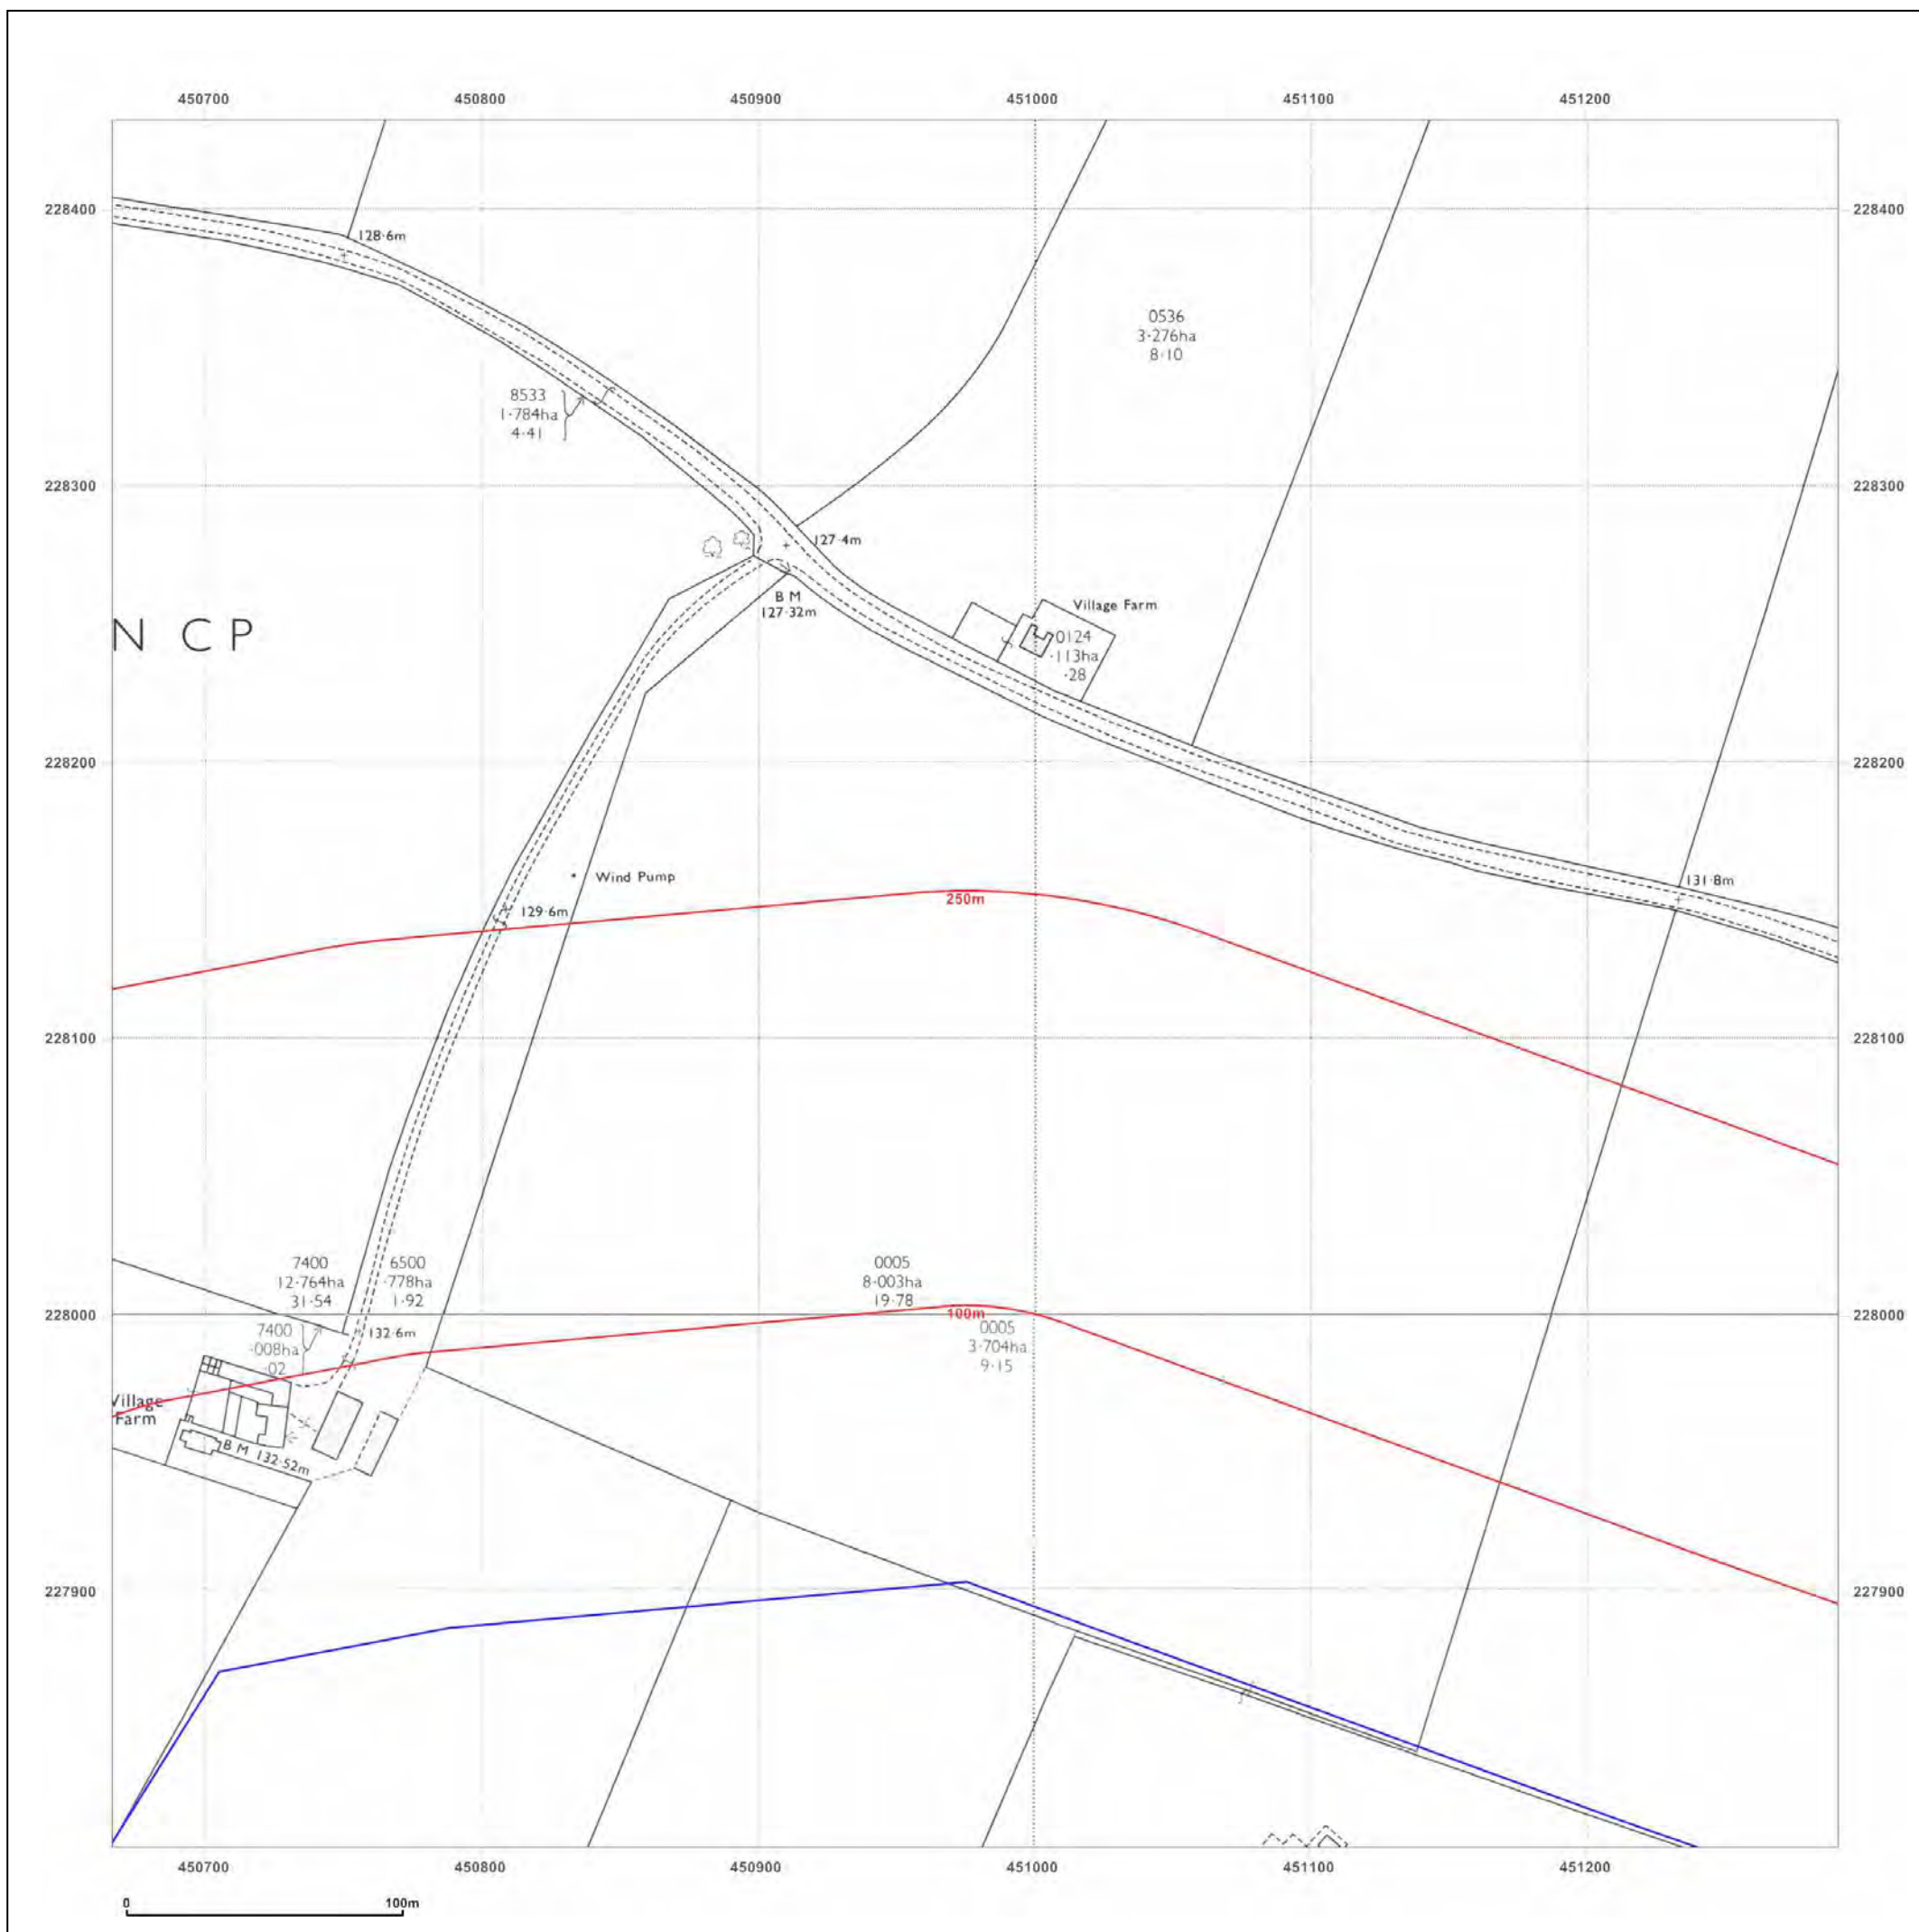

© Crown copyright and database rights 2015 Ordnance Survey 100035207

Production date: 04 September 2017

To view map legend click here [Legend](#)

Site Details:

HEYFORD PARK HOUSE, 52
HEYFORD PARK, CAMP ROAD,
UPPER HEYFORD, OX25 5HD