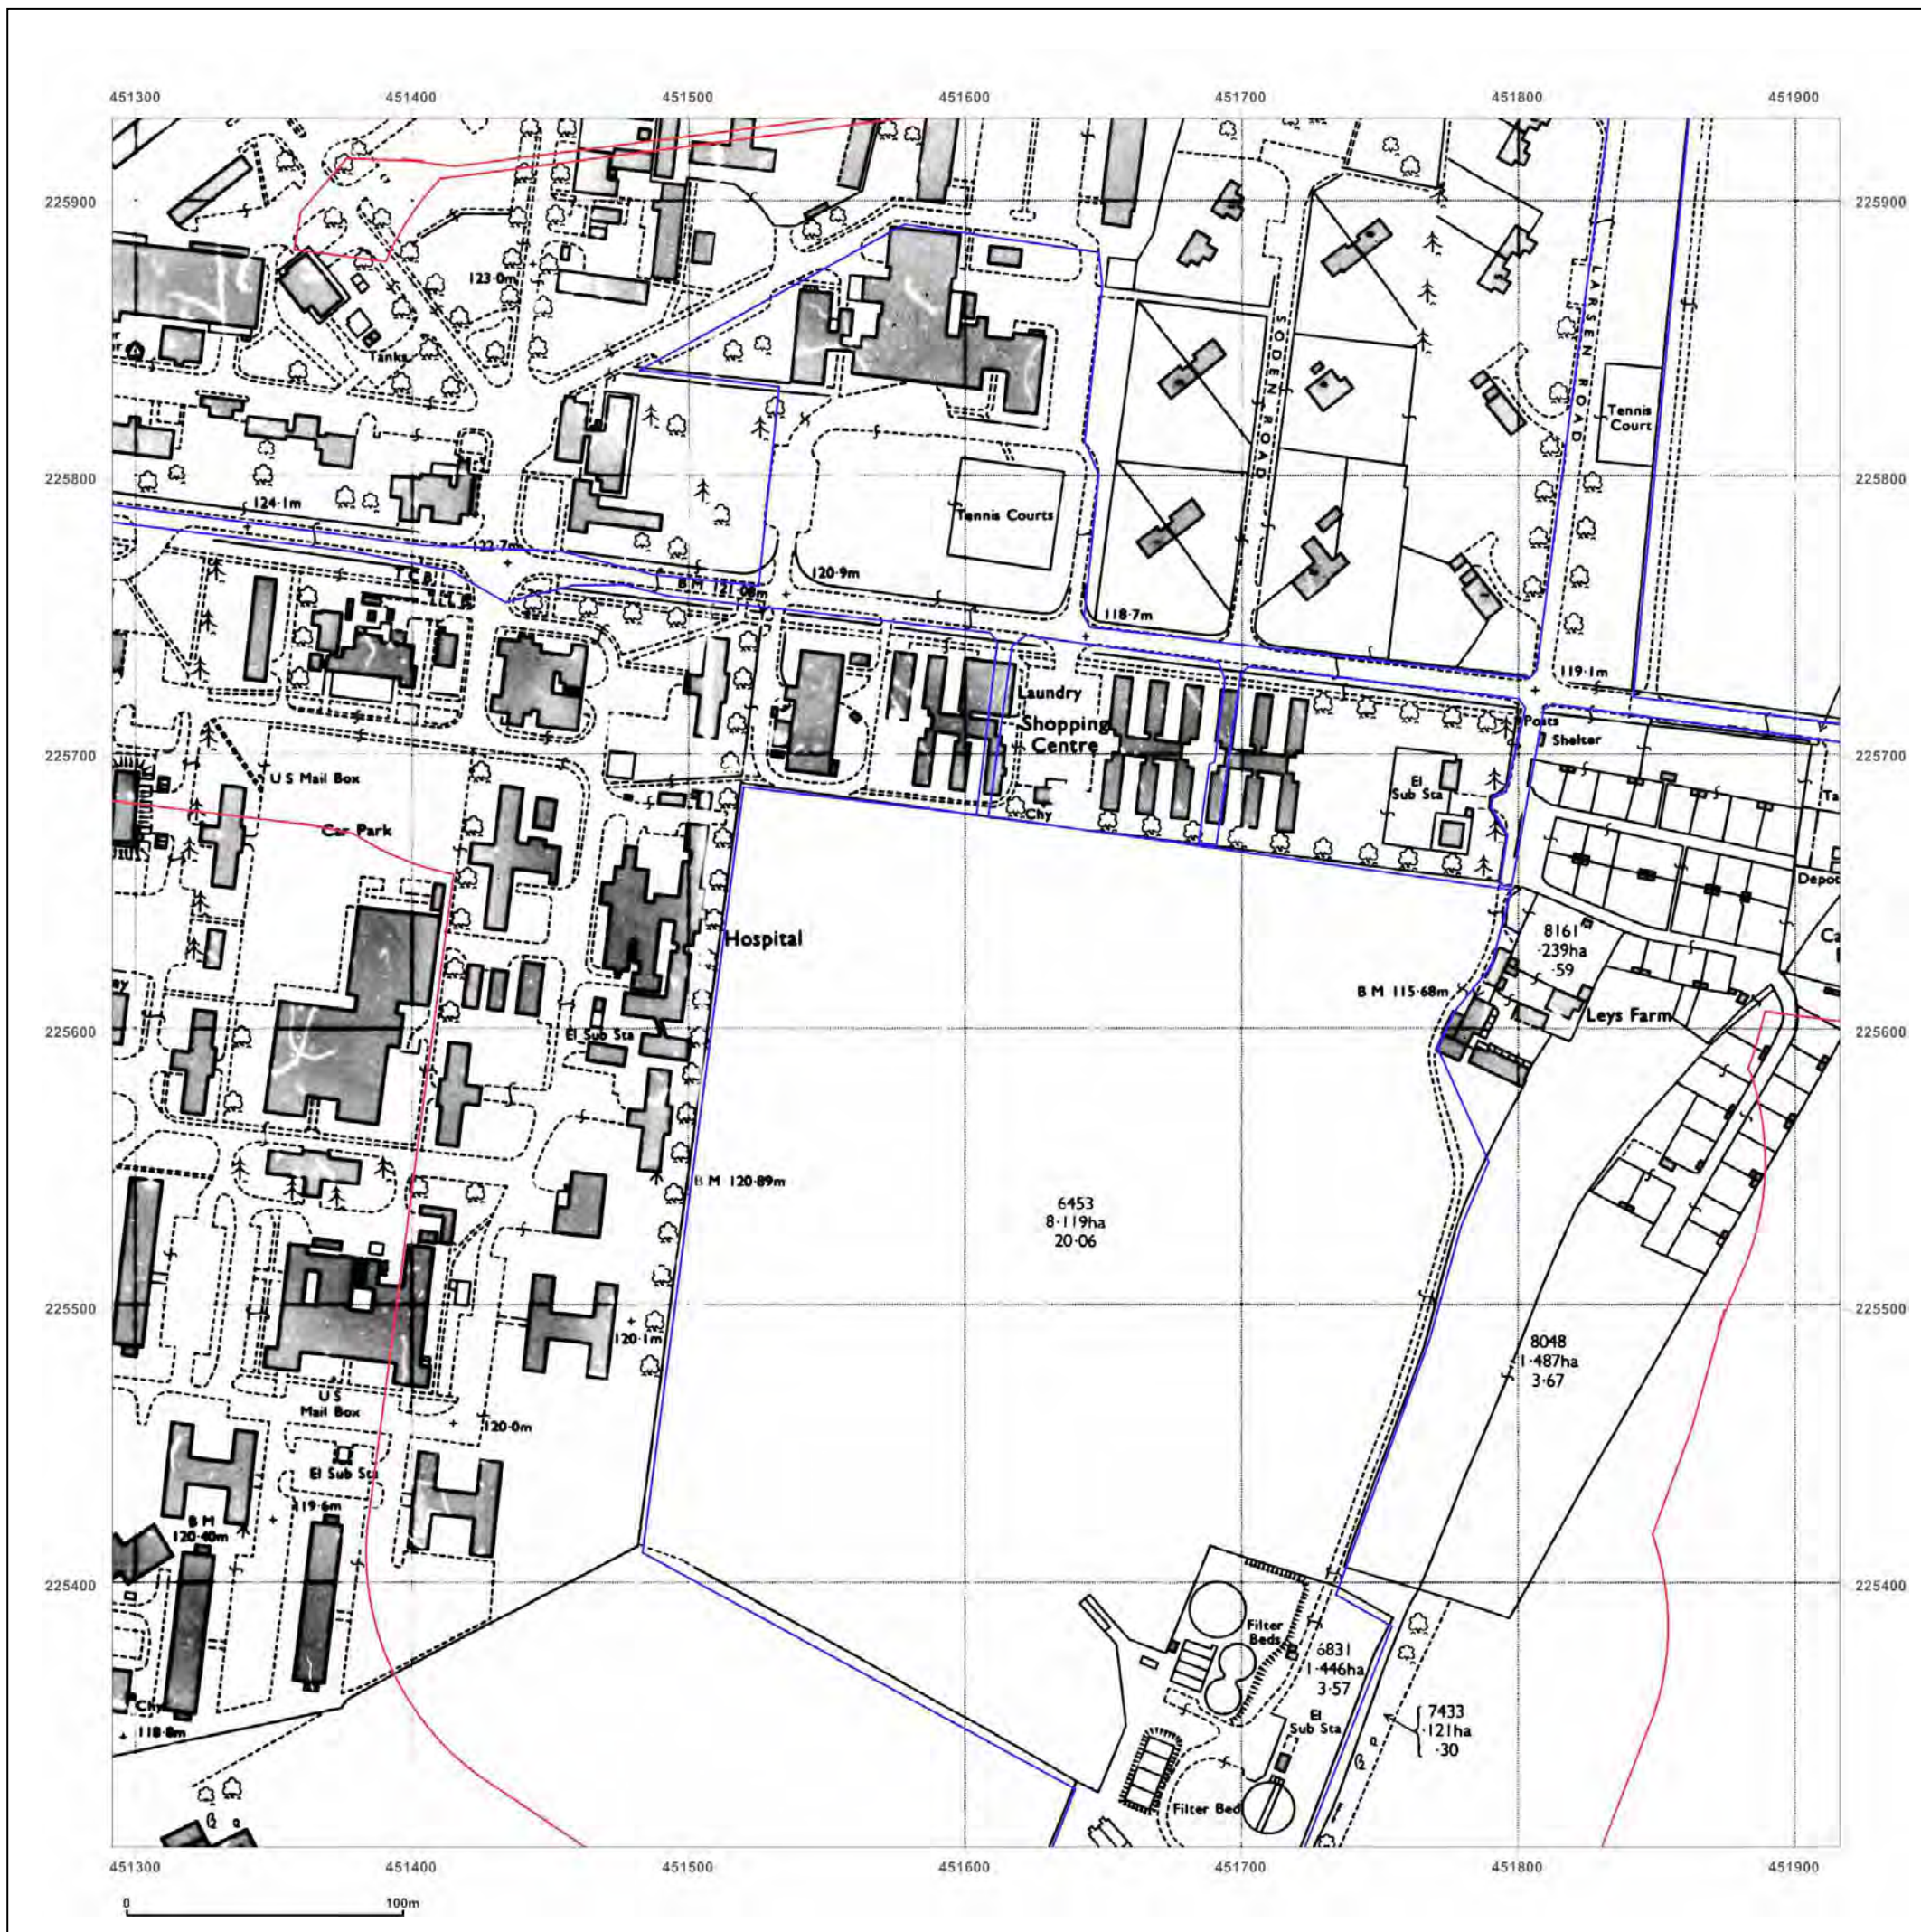

Production date: 04 September 2017

To view map legend click here [Legend](#)

Site Details:

HEYFORD PARK HOUSE, 52
HEYFORD PARK, CAMP ROAD,
UPPER HEYFORD, OX25 5HD

Client Ref: Heyford_Park
Report Ref: GS-4227860_LS_4_2
Grid Ref: 451604, 225618