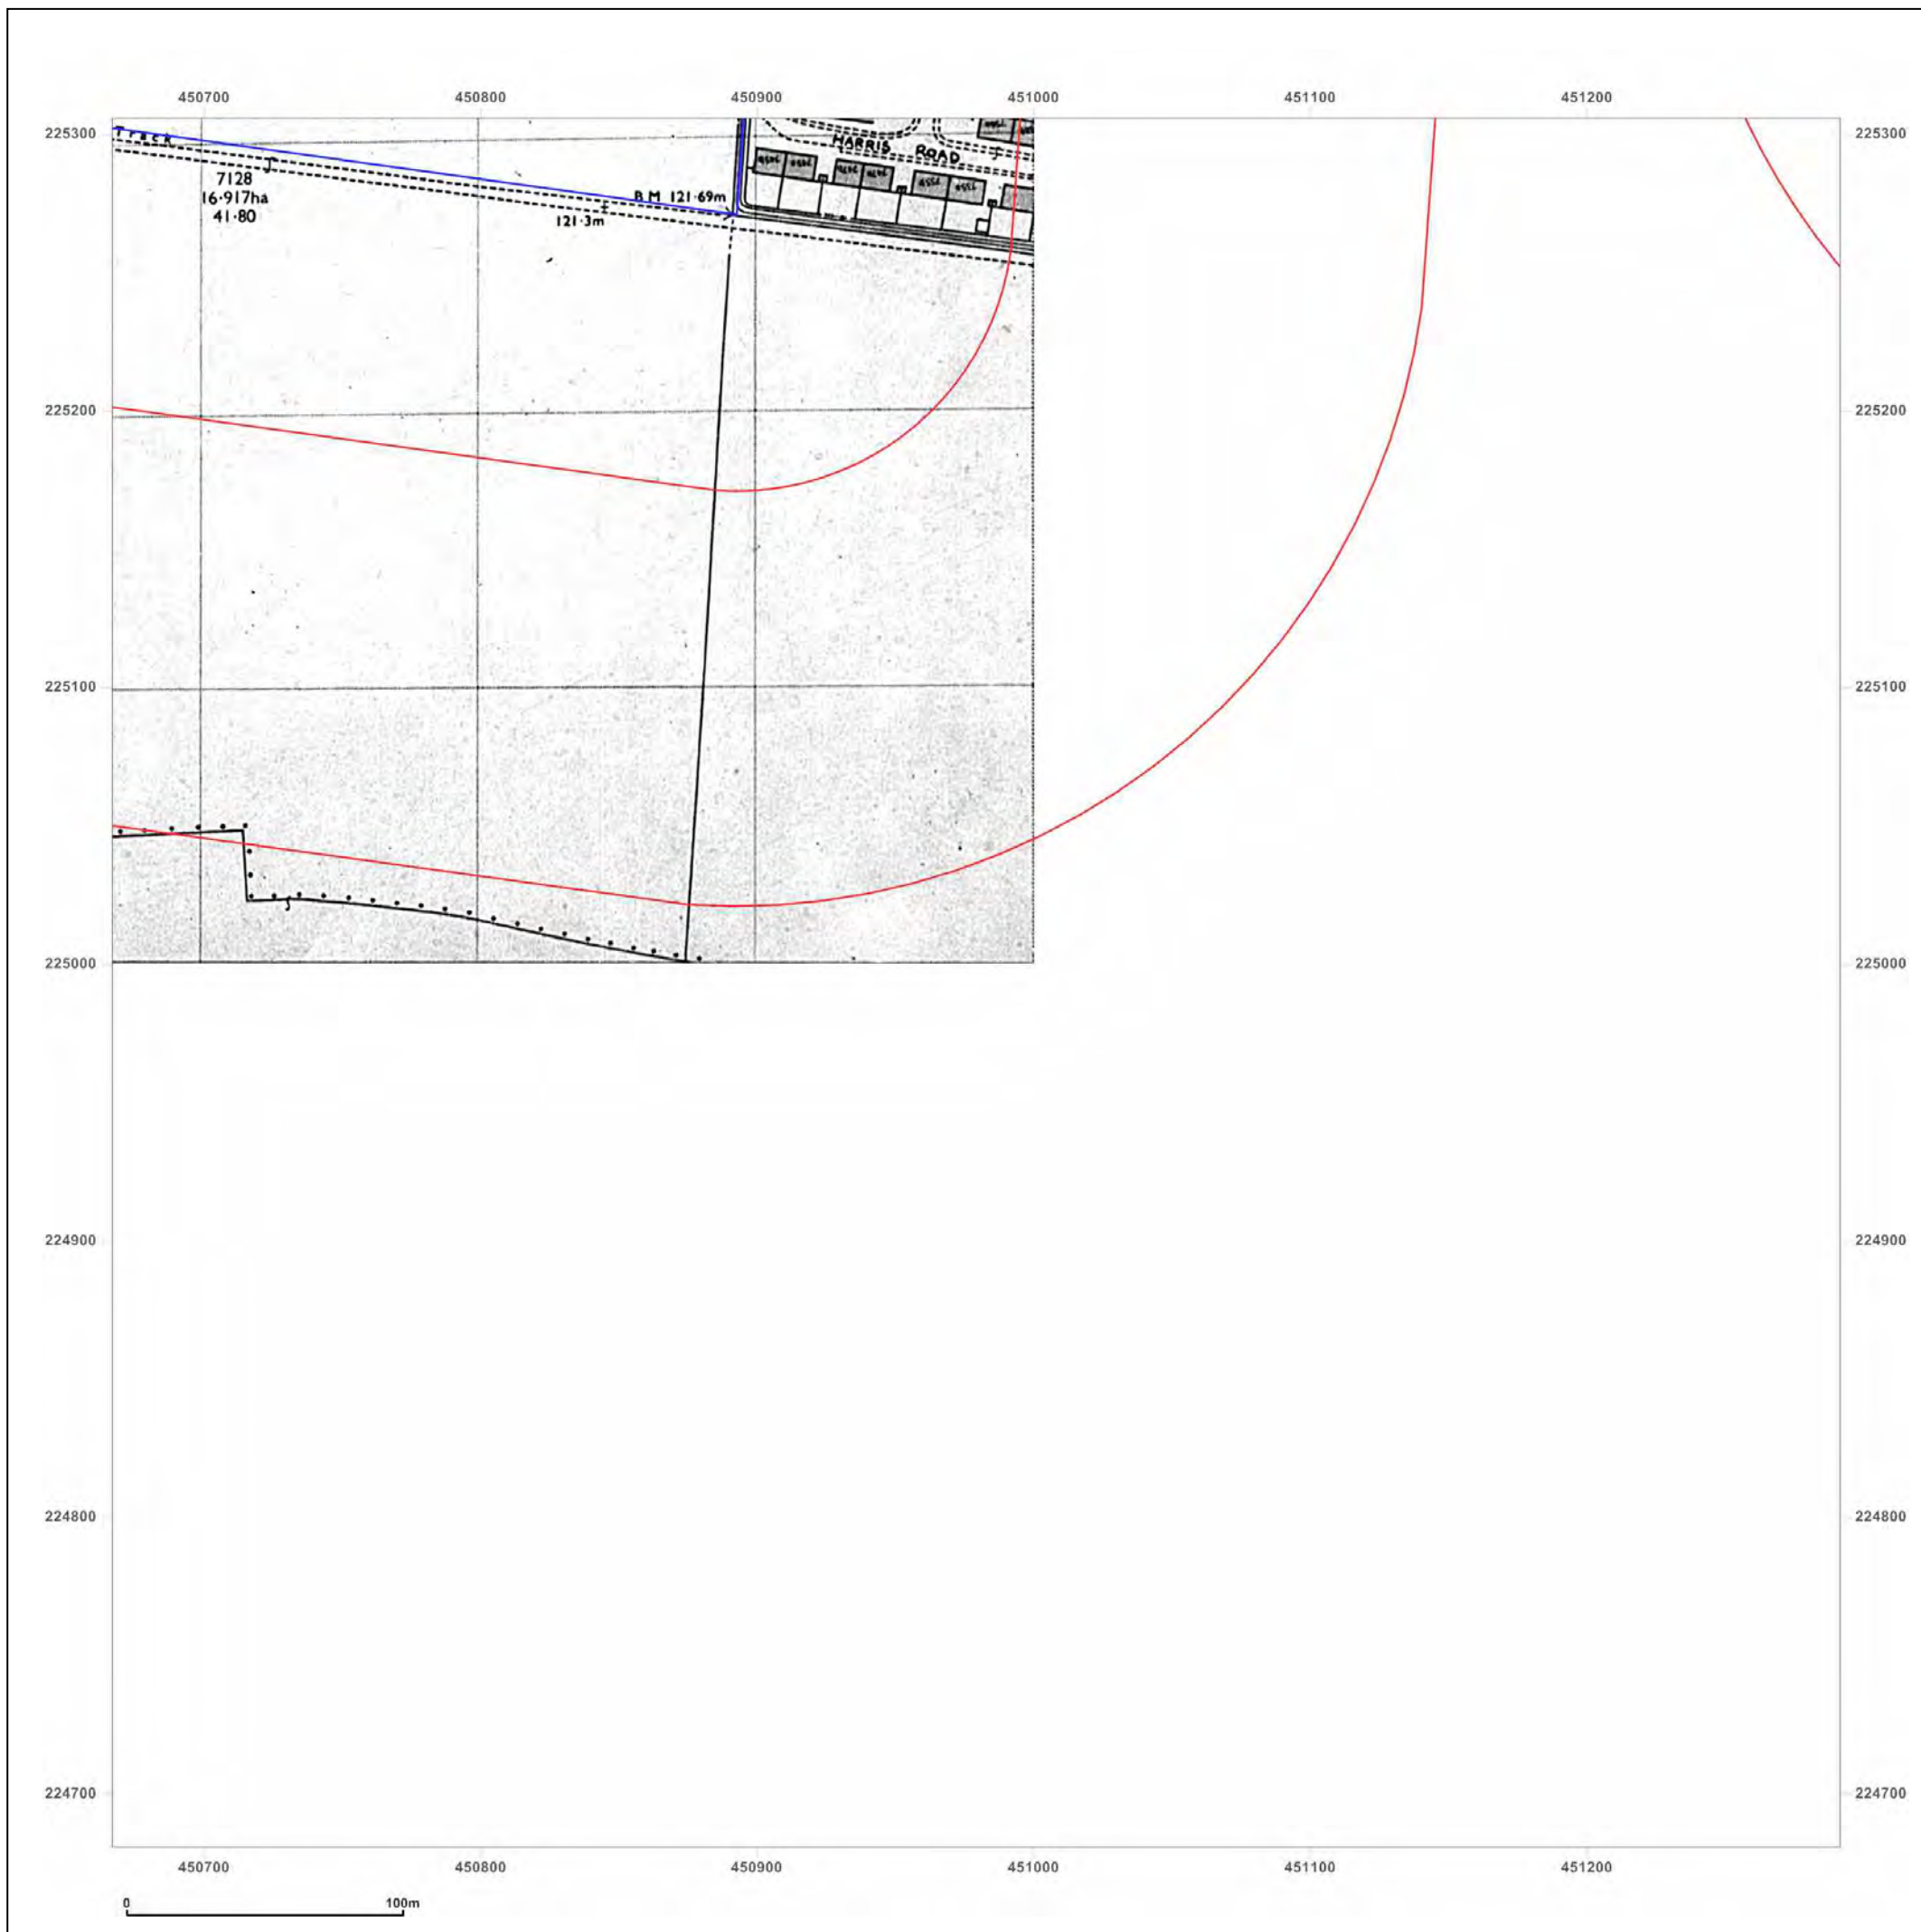

Produced by
Groundsure Insights
T: 08444 159000
E: info@groundsure.com
W: www.groundsure.com

© Crown copyright and database rights 2015 Ordnance Survey 100035207

Production date: 04 September 2017

To view map legend click here [Legend](#)