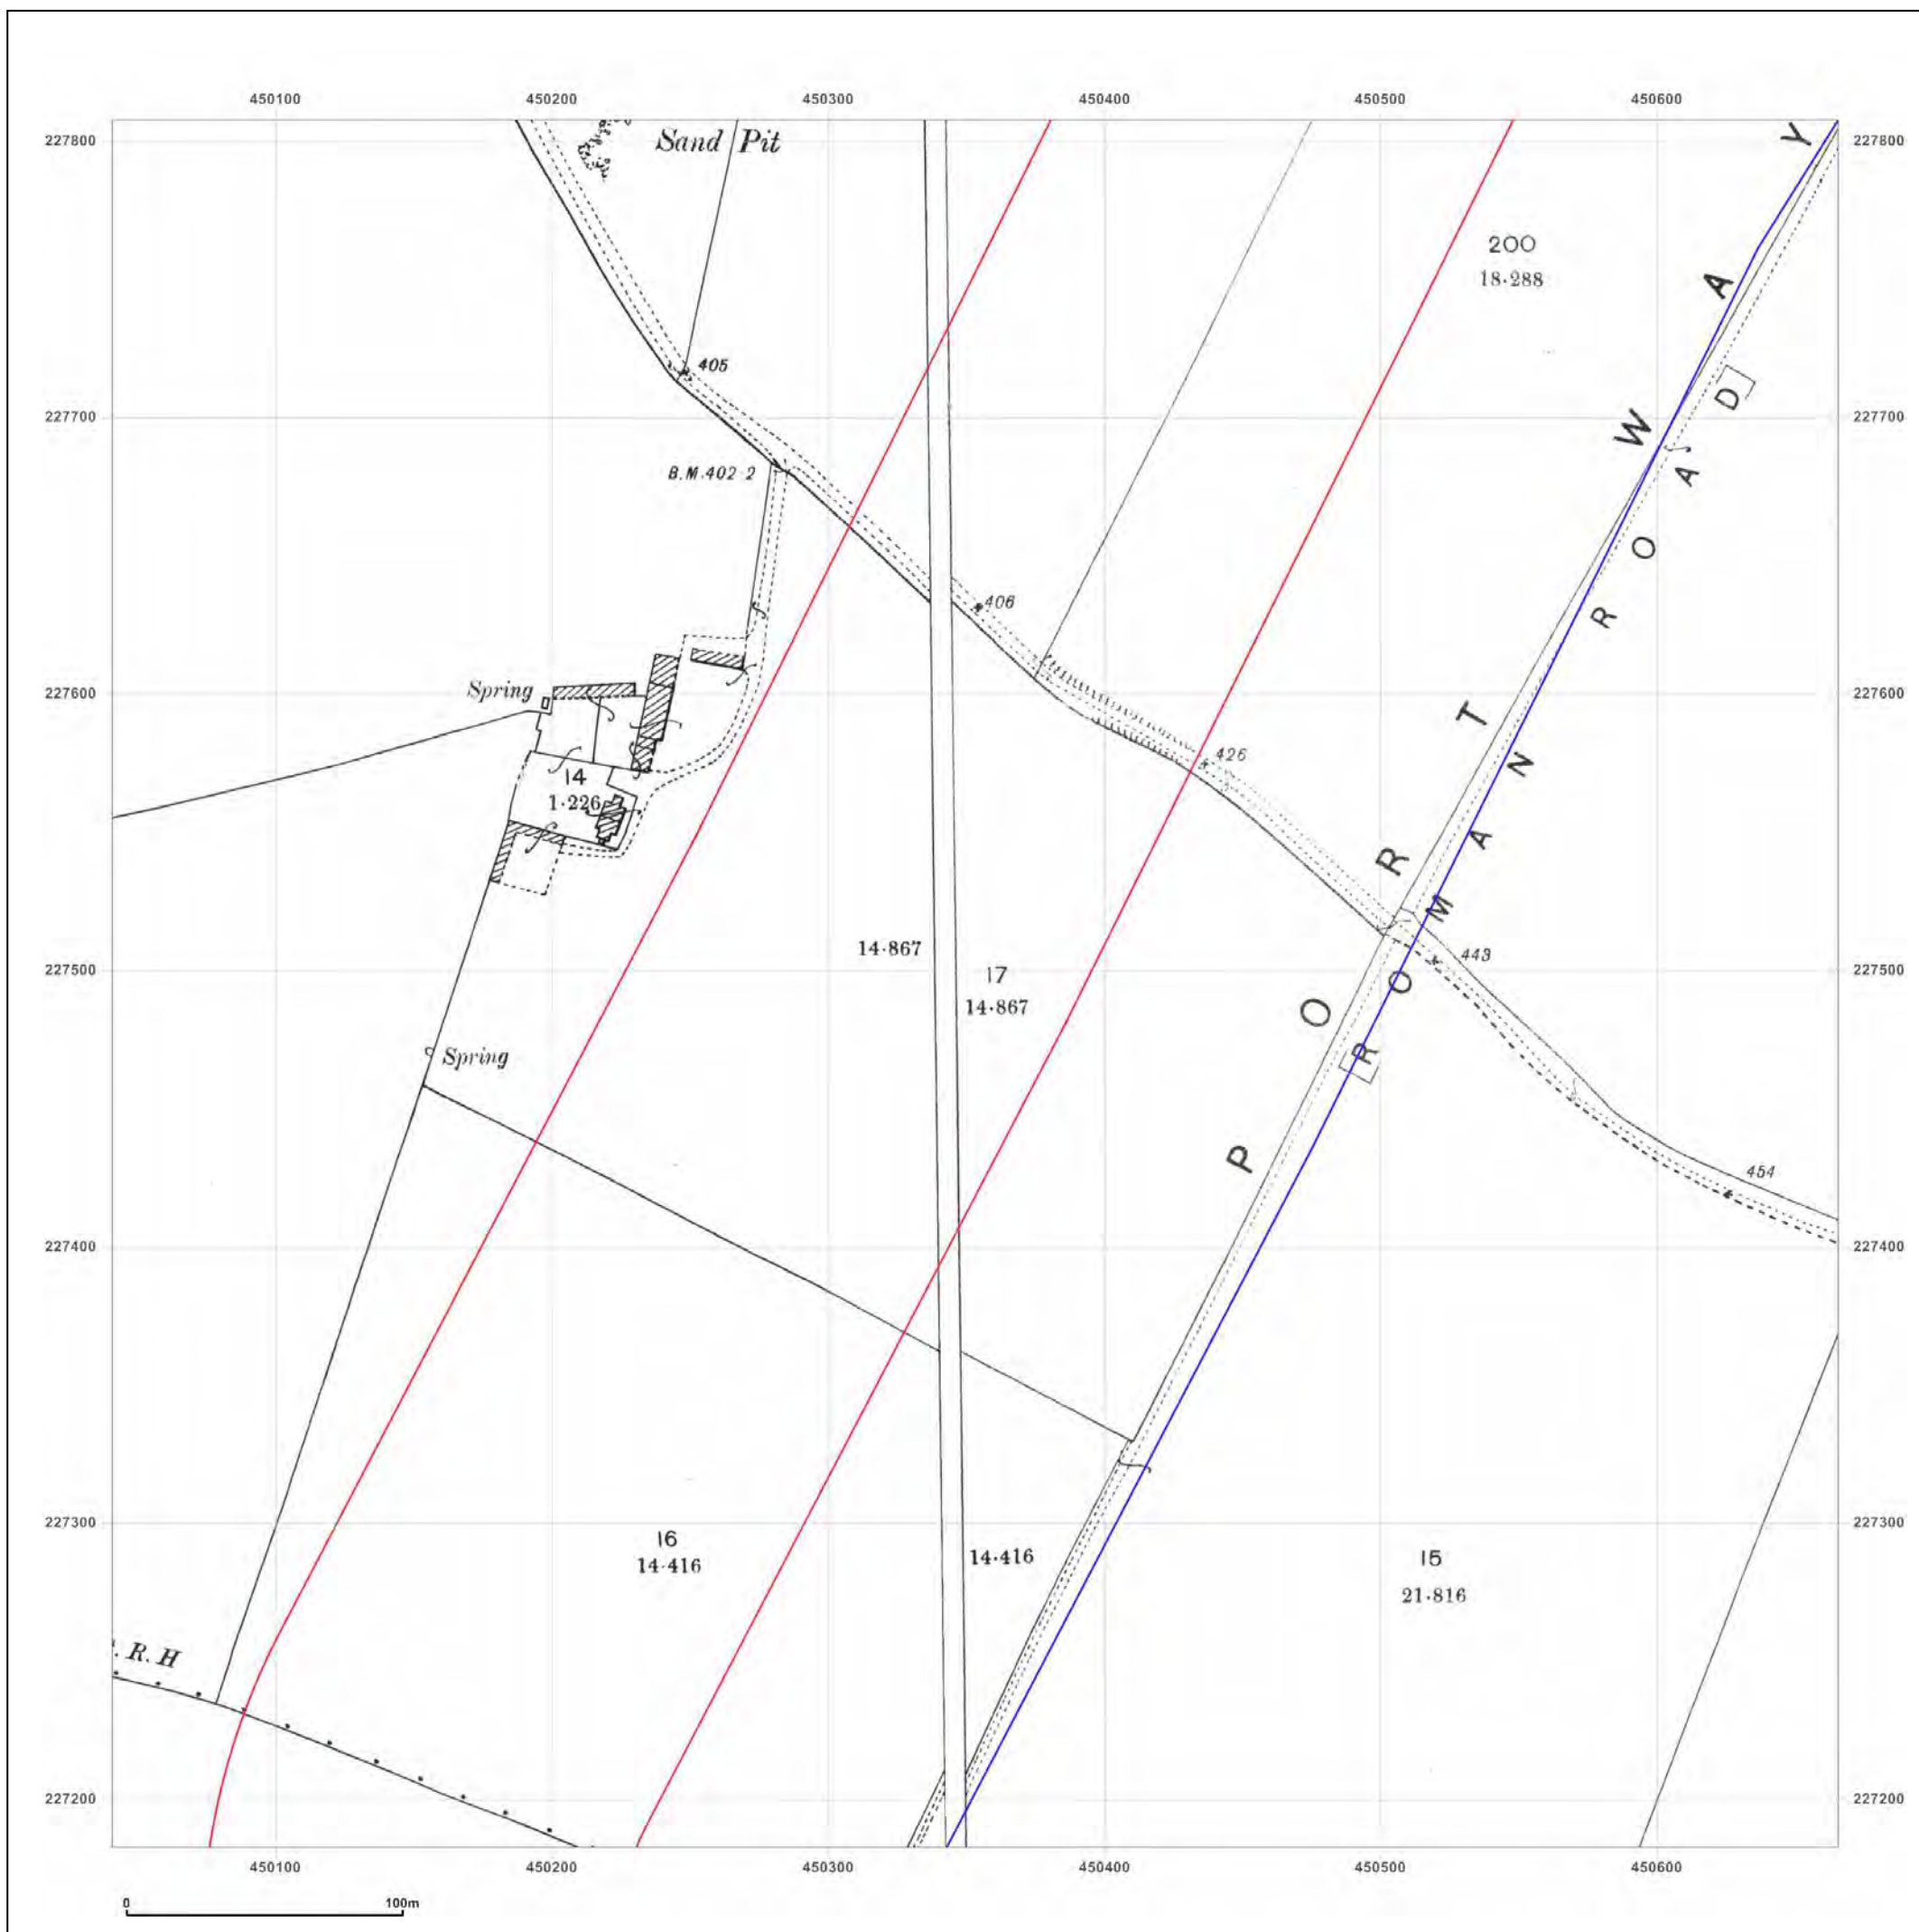

Produced by
Groundsure Insights
T: 08444 159000
E: info@groundsure.com
W: www.groundsure.com

© Crown copyright and database rights 2015 Ordnance Survey 100035207

Production date: 04 September 2017

To view map legend click here [Legend](#)