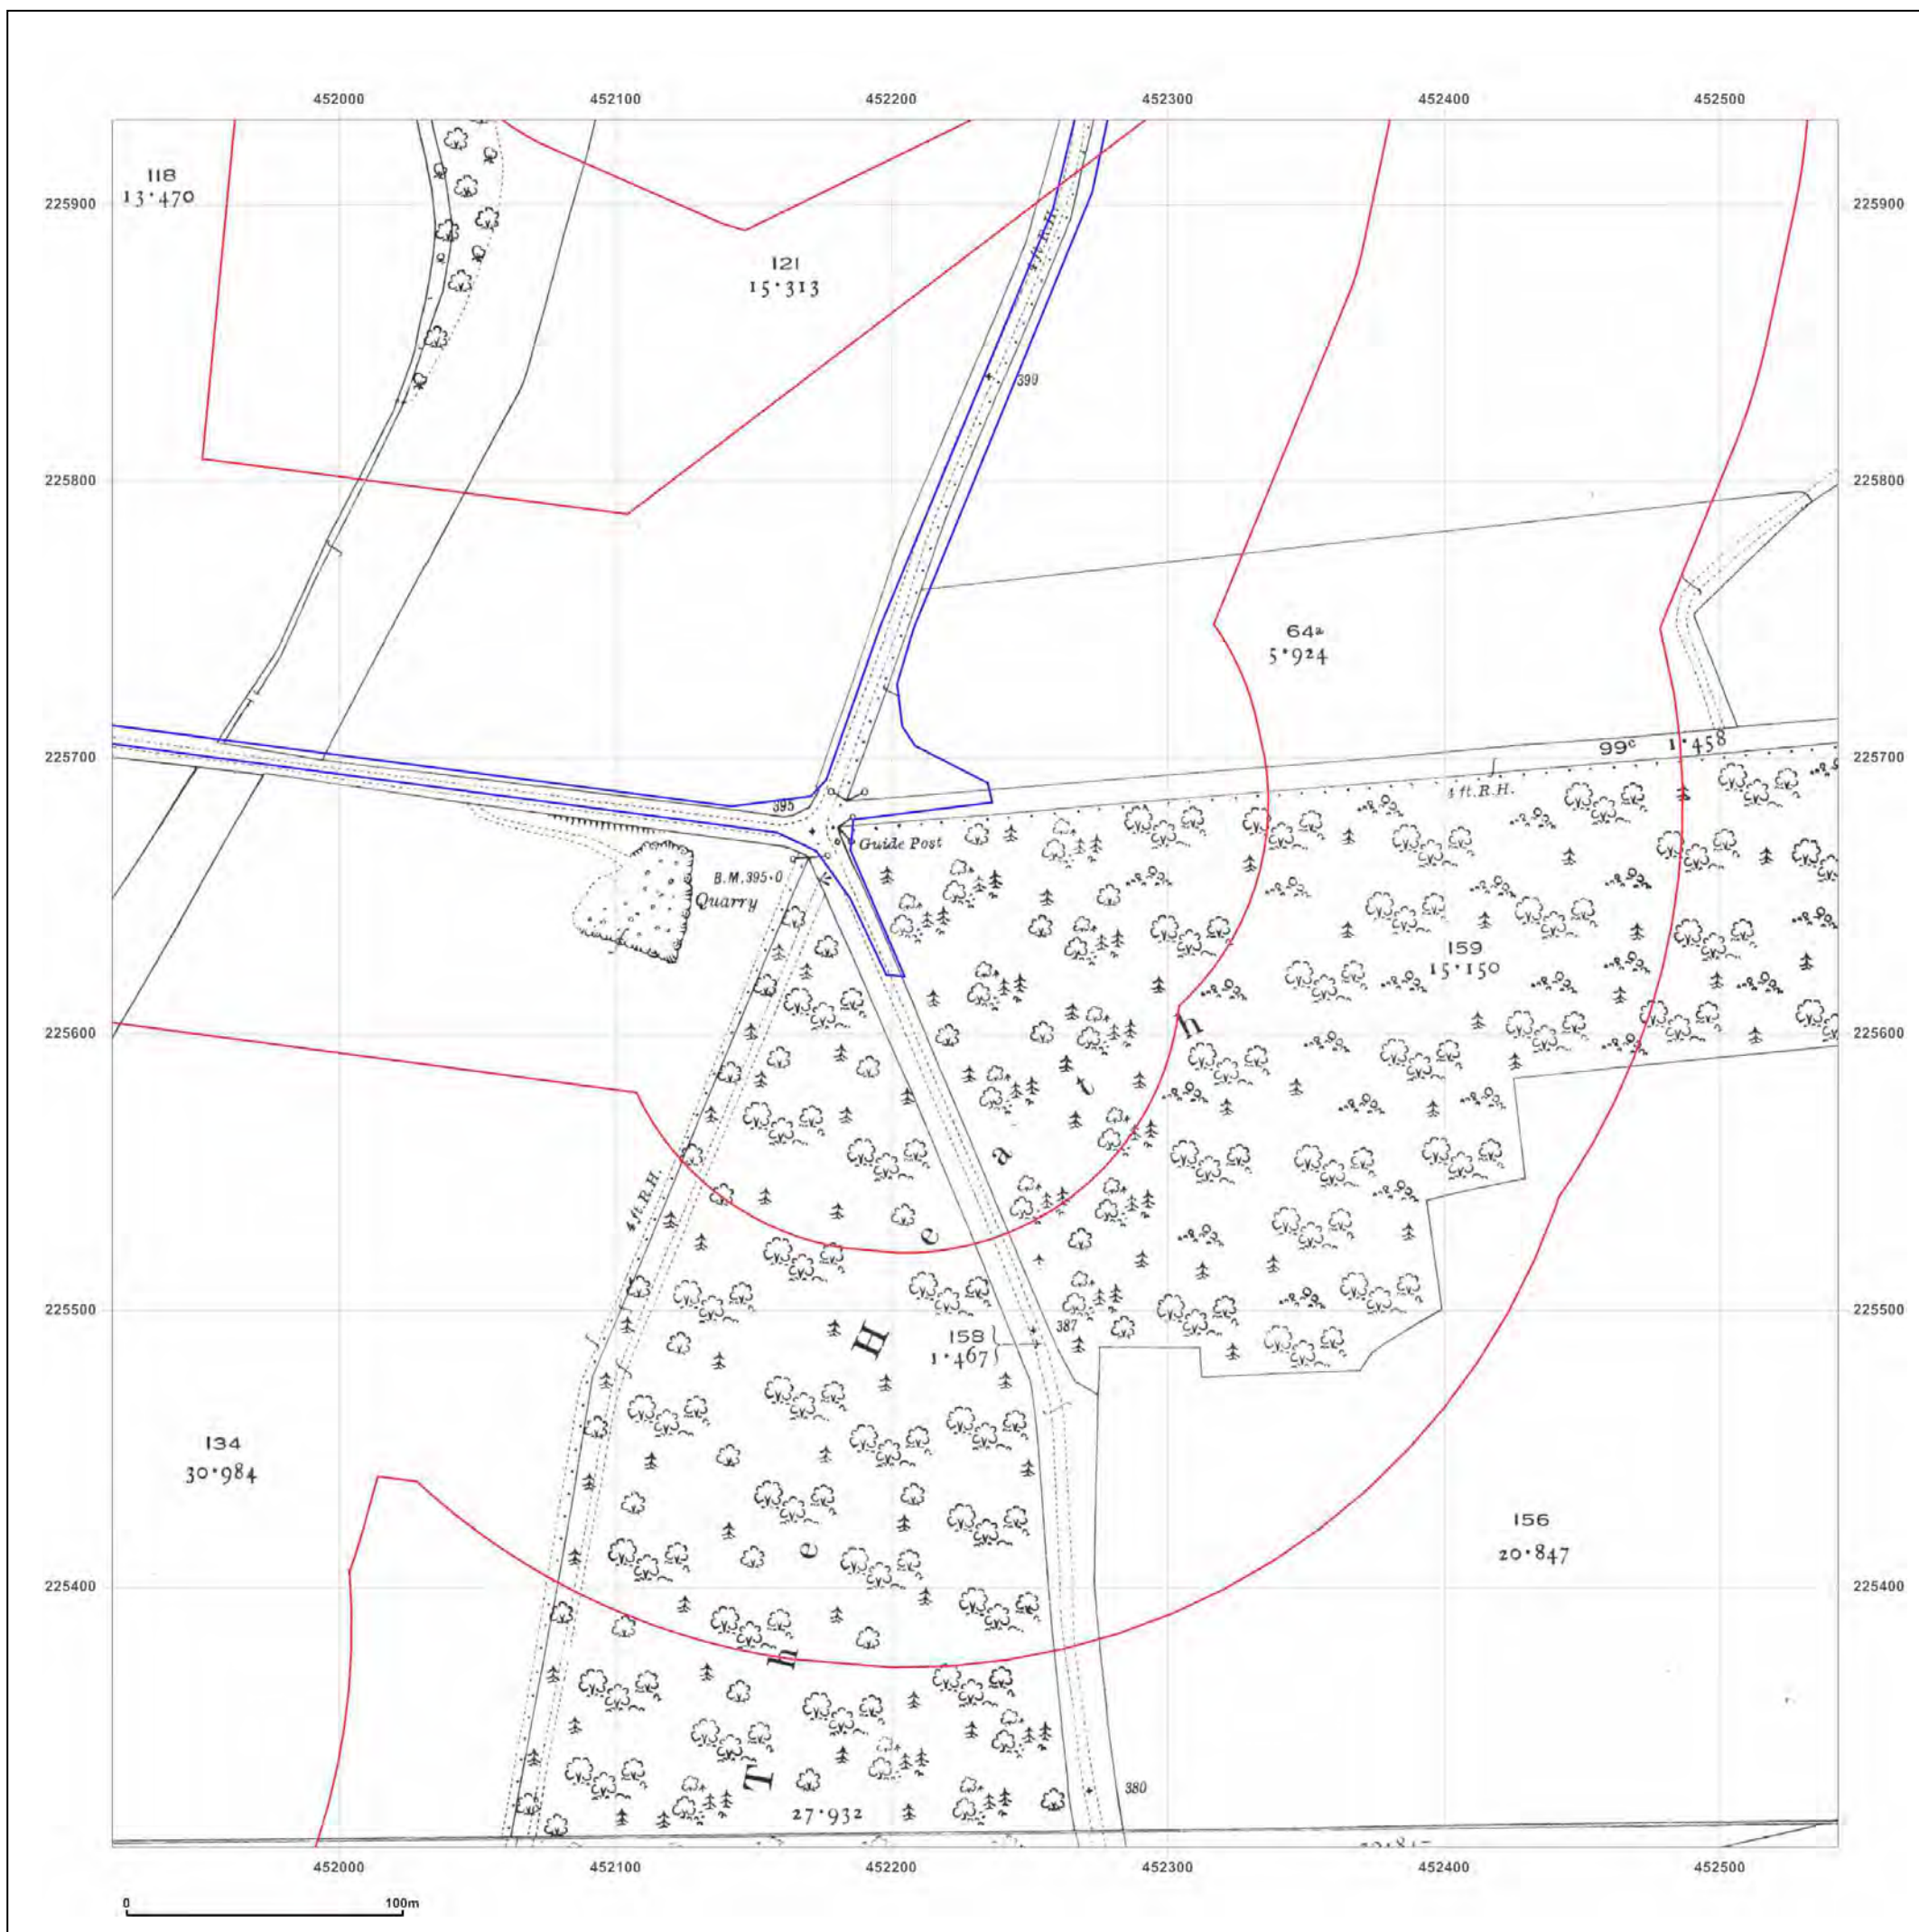

Production date: 04 September 2017

To view map legend click here [Legend](#)

Site Details:

HEYFORD PARK HOUSE, 52
HEYFORD PARK, CAMP ROAD,
UPPER HEYFORD, OX25 5HD

Client Ref: Heyford_Park
Report Ref: GS-4227860_LS_5_2
Grid Ref: 452230, 225618