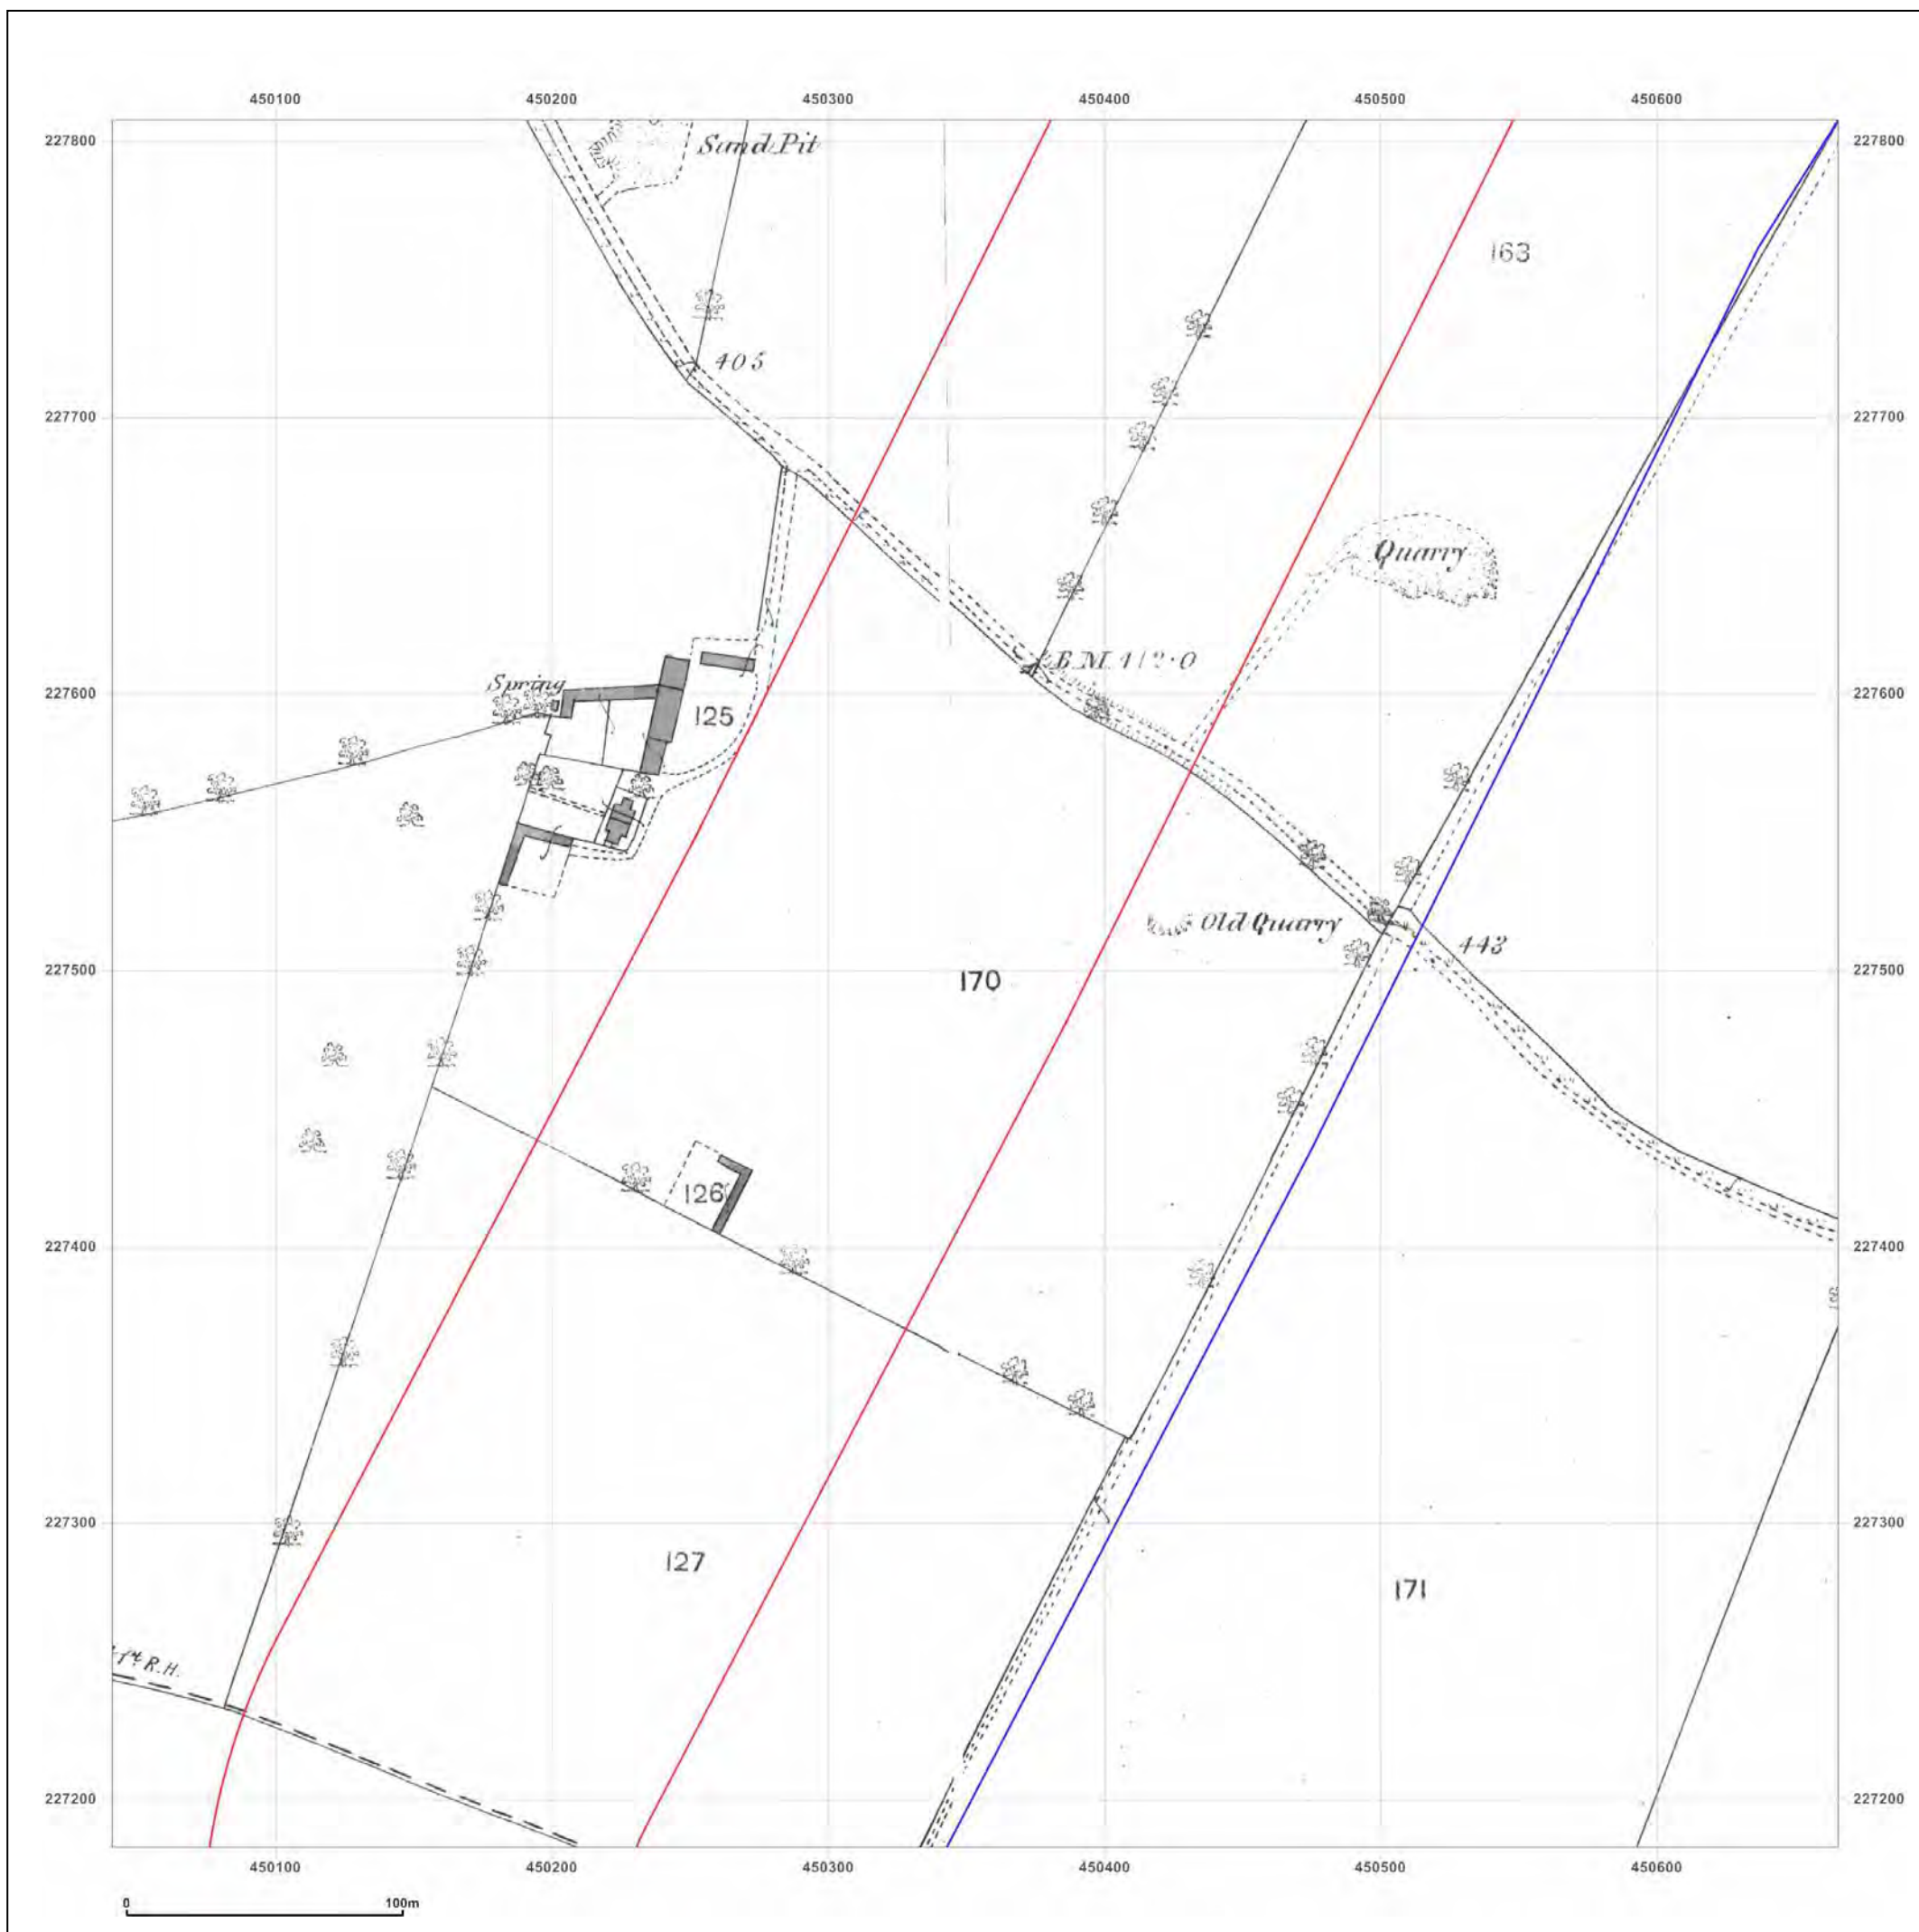

Site Details:

HEYFORD PARK HOUSE, 52
HEYFORD PARK, CAMP ROAD,
UPPER HEYFORD, OX25 5HD

Client Ref: Heyford_Park
Report Ref: GS-4227860_LS_2_5
Grid Ref: 450353, 227495

Map Name: County Series

Map date: 1881

Scale: 1:2,500

Printed at: 1:2,500

Surveyed 1881
Revised 1881
Edition N/A
Copyright N/A
Levelled N/A

Surveyed 1881
Revised 1881
Edition N/A
Copyright N/A
Levelled N/A

Produced by
Groundsure Insights
T: 08444 159000
E: info@groundsure.com
W: www.groundsure.com

© Crown copyright and database rights 2015 Ordnance Survey 100035207

Production date: 04 September 2017

To view map legend click here [Legend](#)