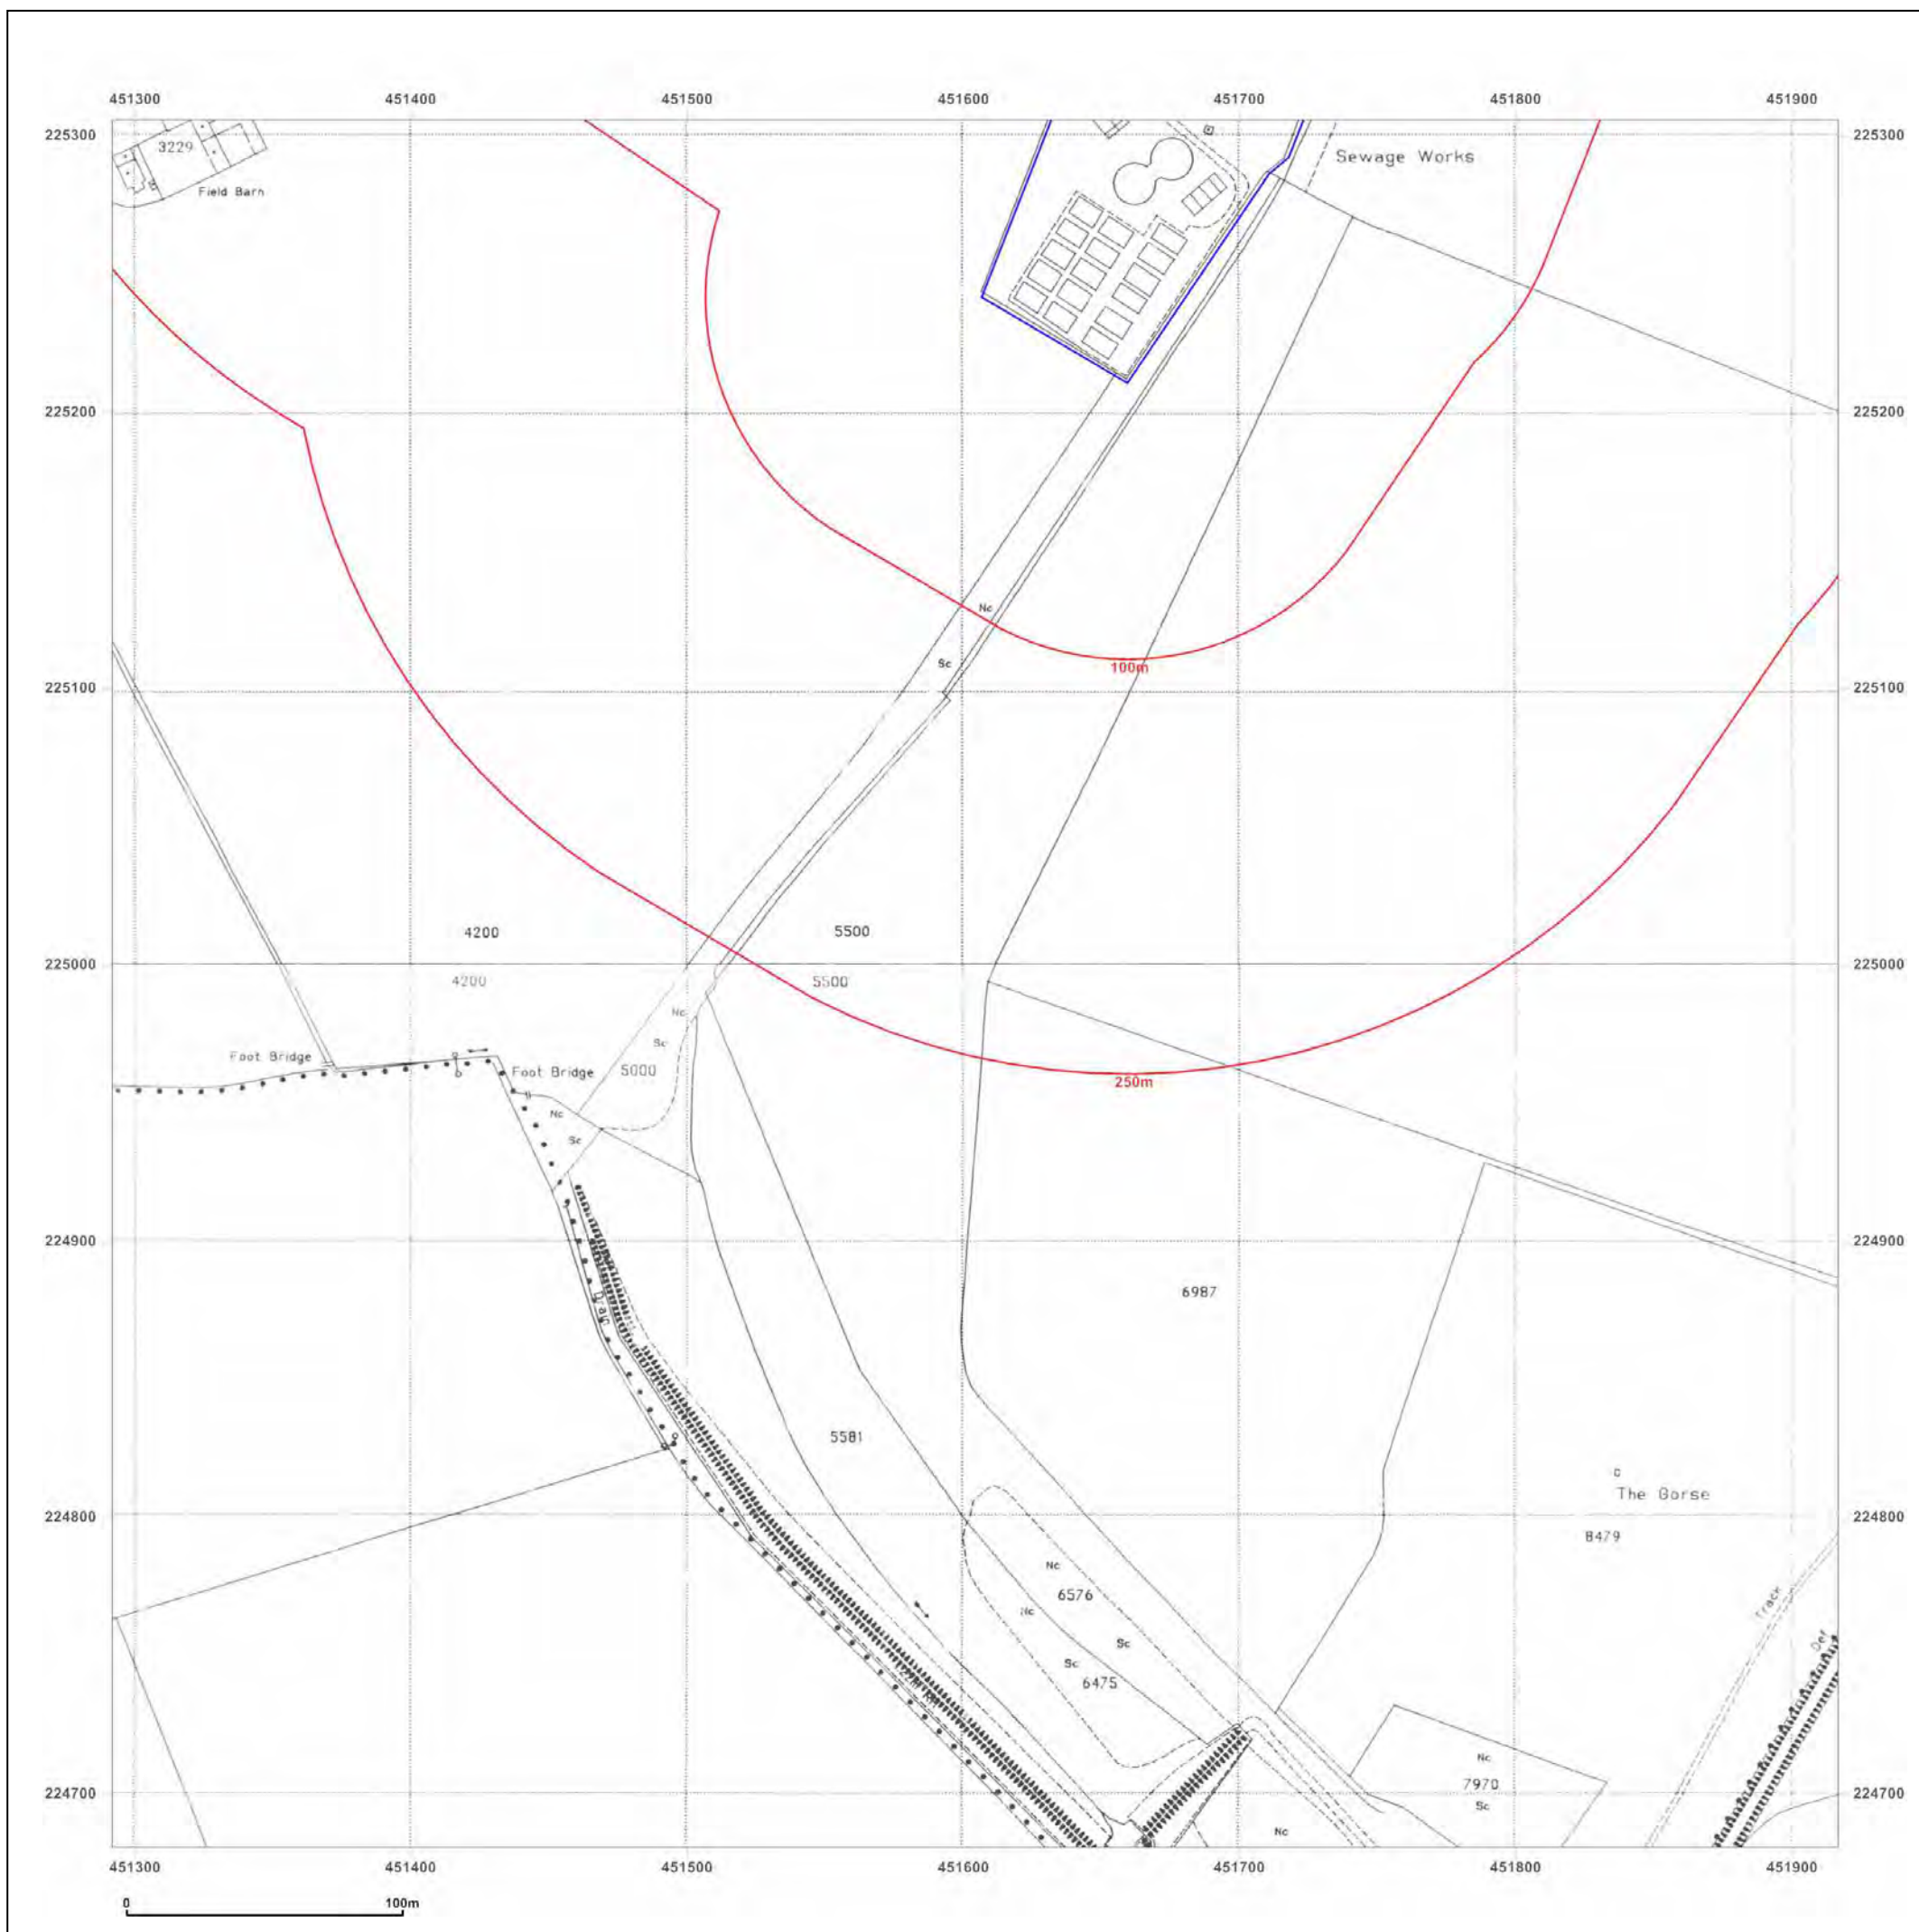

© Crown copyright and database rights 2015 Ordnance Survey 100035207

Production date: 04 September 2017

To view map legend click here [Legend](#)

Site Details:

HEYFORD PARK HOUSE, 52
HEYFORD PARK, CAMP ROAD,
UPPER HEYFORD, OX25 5HD