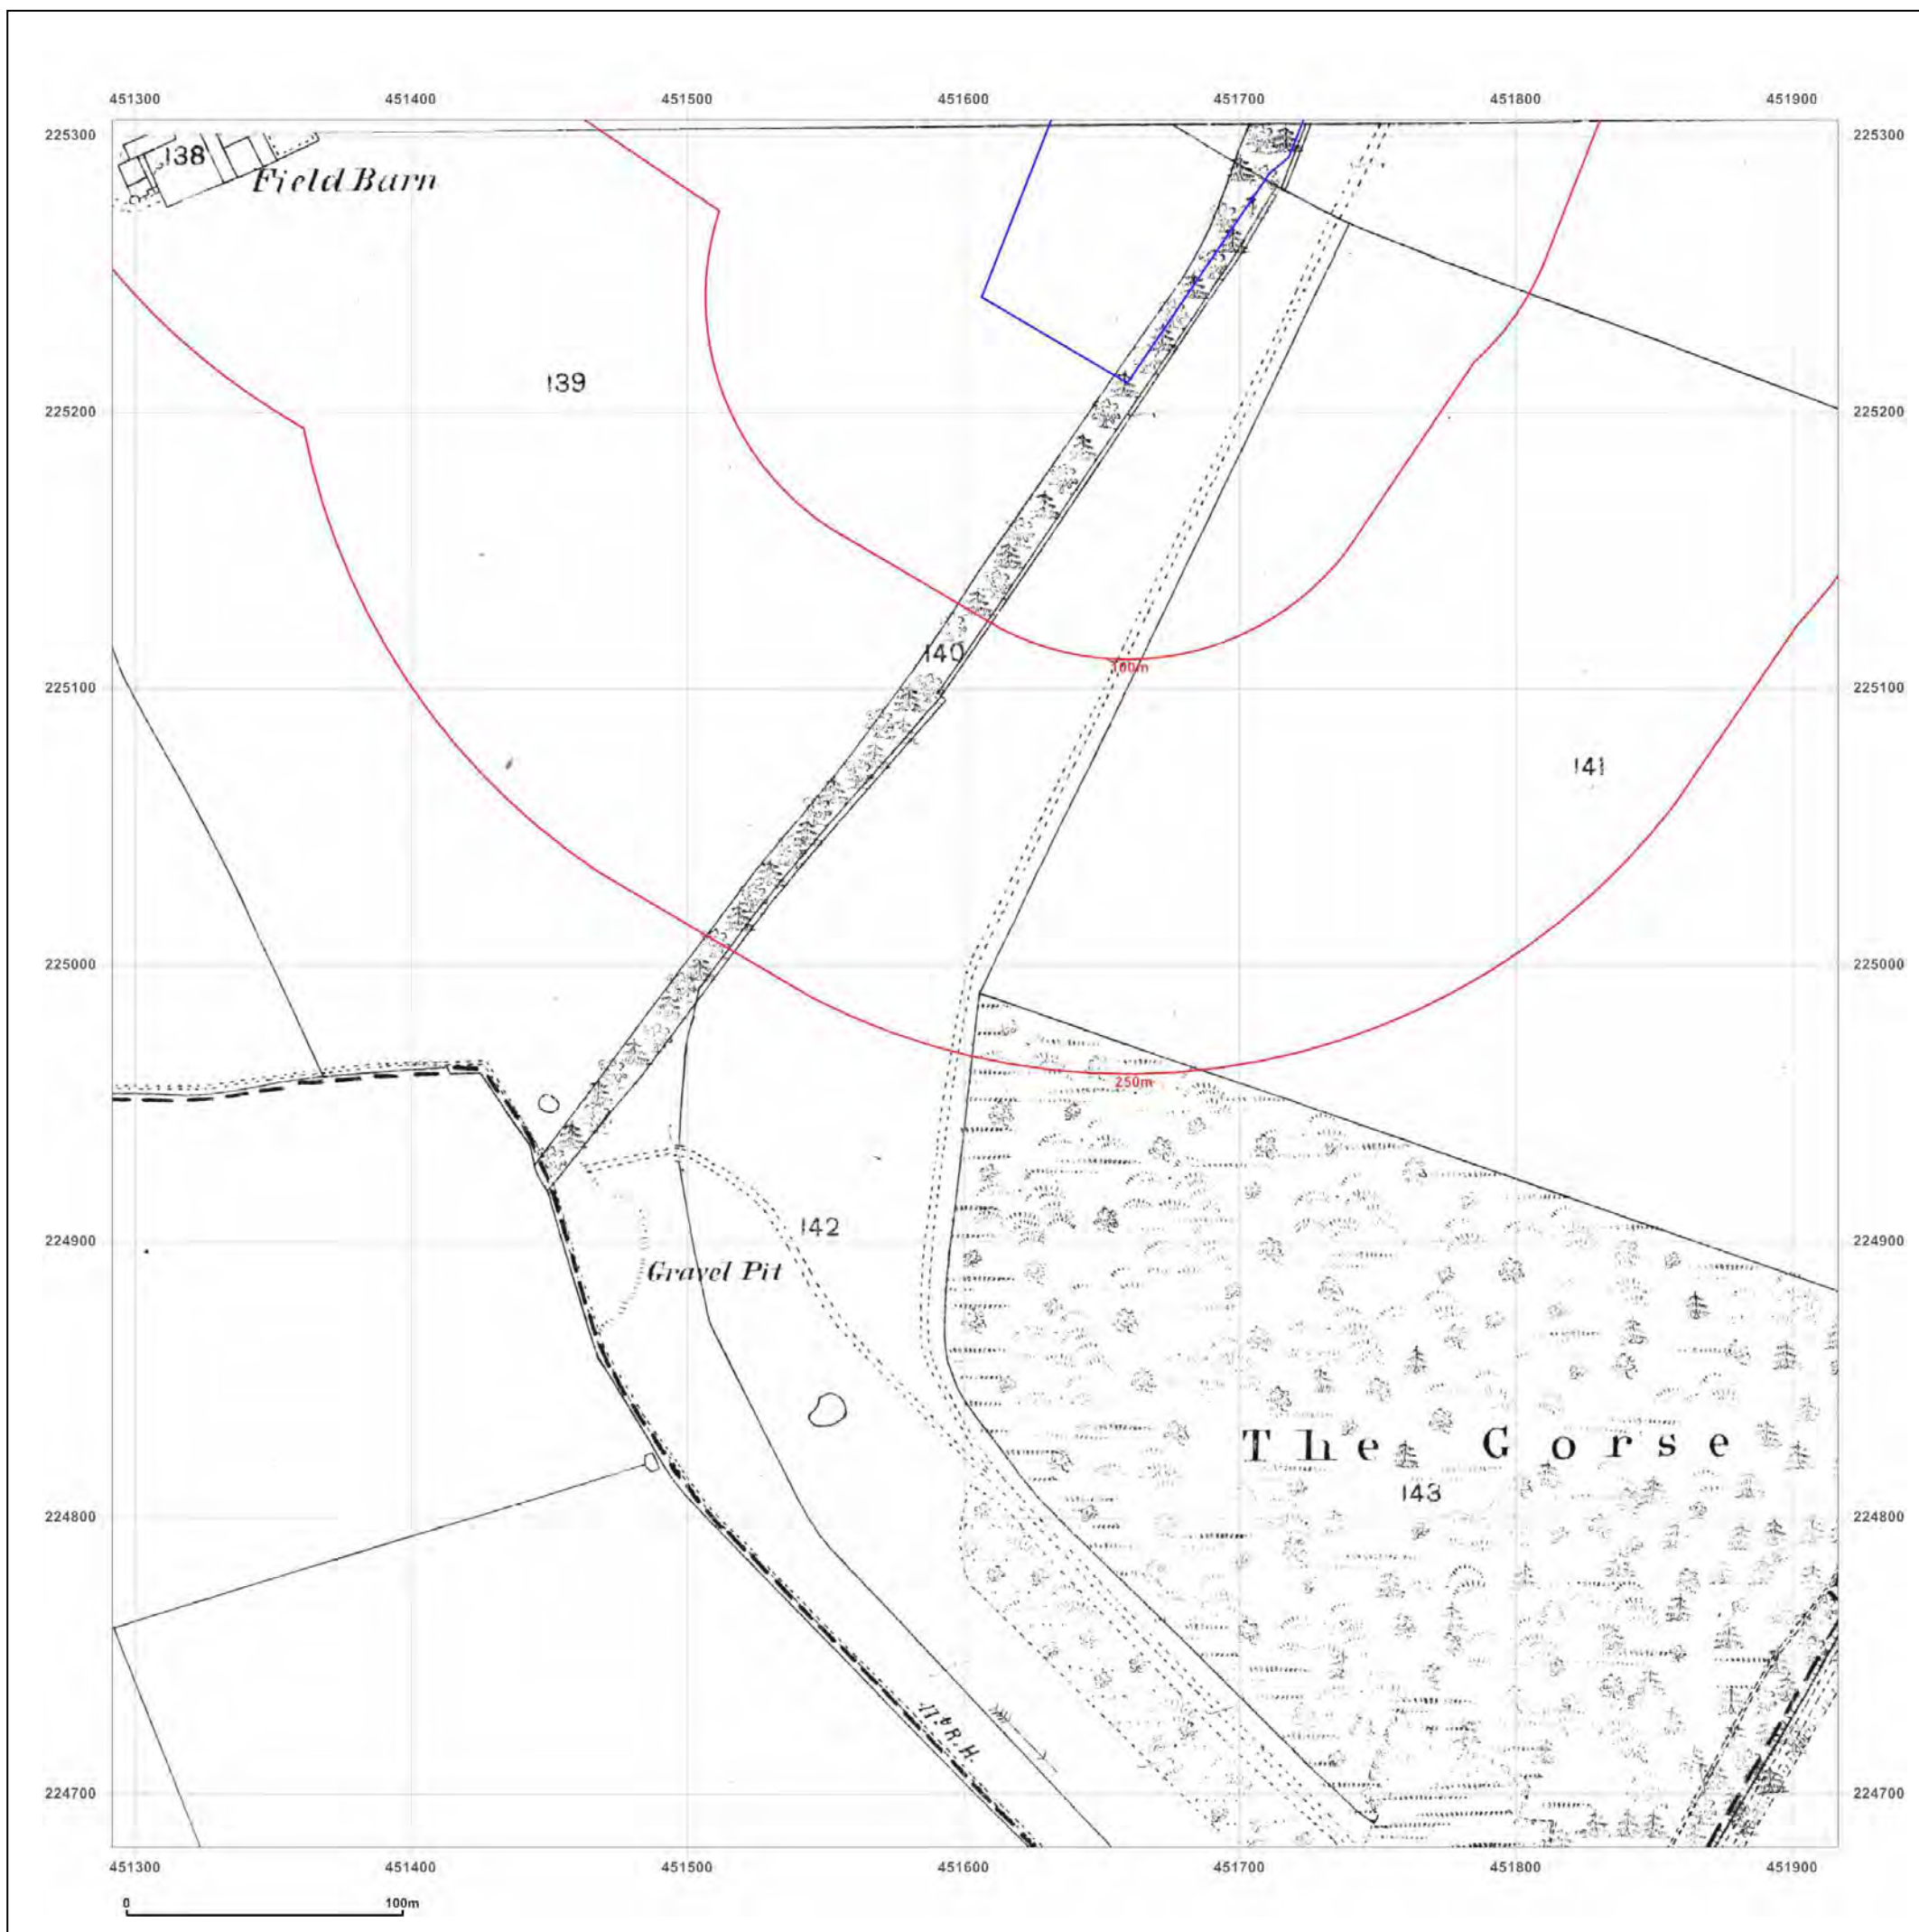

Site Details:

HEYFORD PARK HOUSE, 52
HEYFORD PARK, CAMP ROAD,
UPPER HEYFORD, OX25 5HD

Client Ref: Heyford_Park
Report Ref: GS-4227860_LS_4_1
Grid Ref: 451604, 224993

Map Name: County Series

Map date: 1875

Scale: 1:2,500

Printed at: 1:2,500

Surveyed 1875
Revised 1875
Edition N/A
Copyright N/A
Levelled N/A

Produced by
Groundsure Insights
T: 08444 159000
E: info@groundsure.com
W: www.groundsure.com

© Crown copyright and database rights 2015 Ordnance Survey 100035207

Production date: 04 September 2017

To view map legend click here [Legend](#)