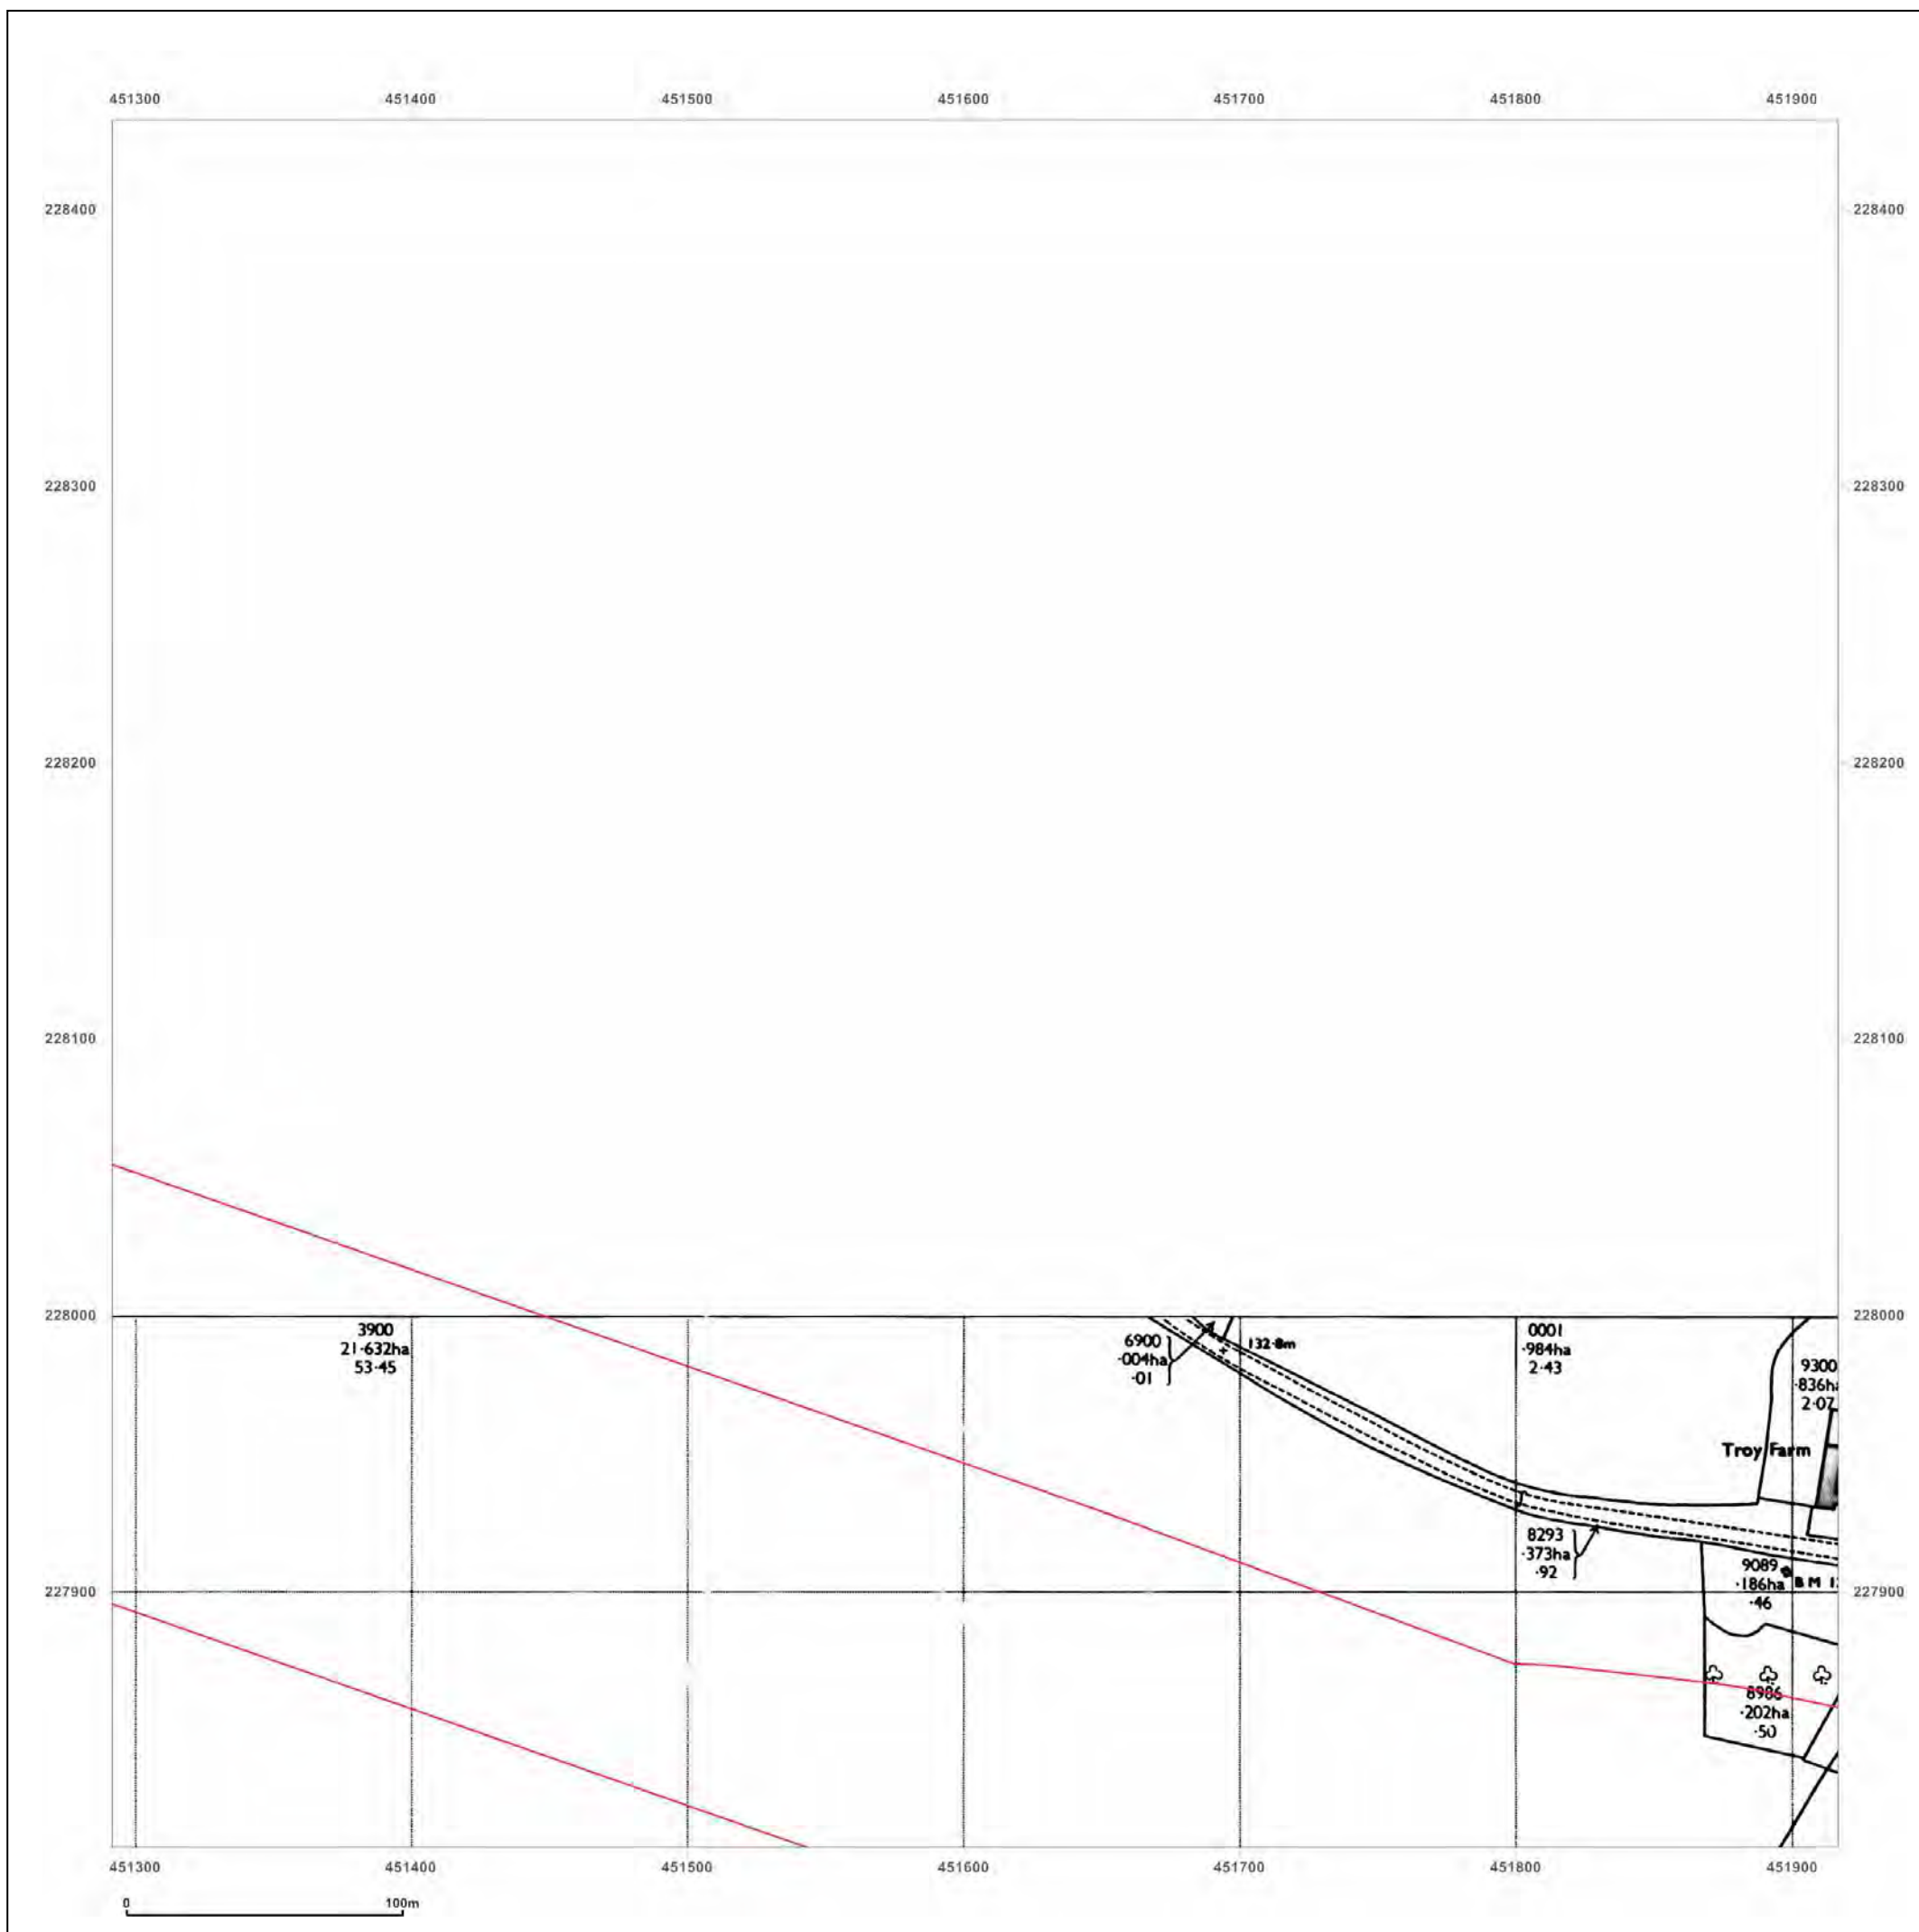

© Crown copyright and database rights 2015 Ordnance Survey 100035207

Production date: 04 September 2017

To view map legend click here [Legend](#)

Site Details:

HEYFORD PARK HOUSE, 52
HEYFORD PARK, CAMP ROAD,
UPPER HEYFORD, OX25 5HD