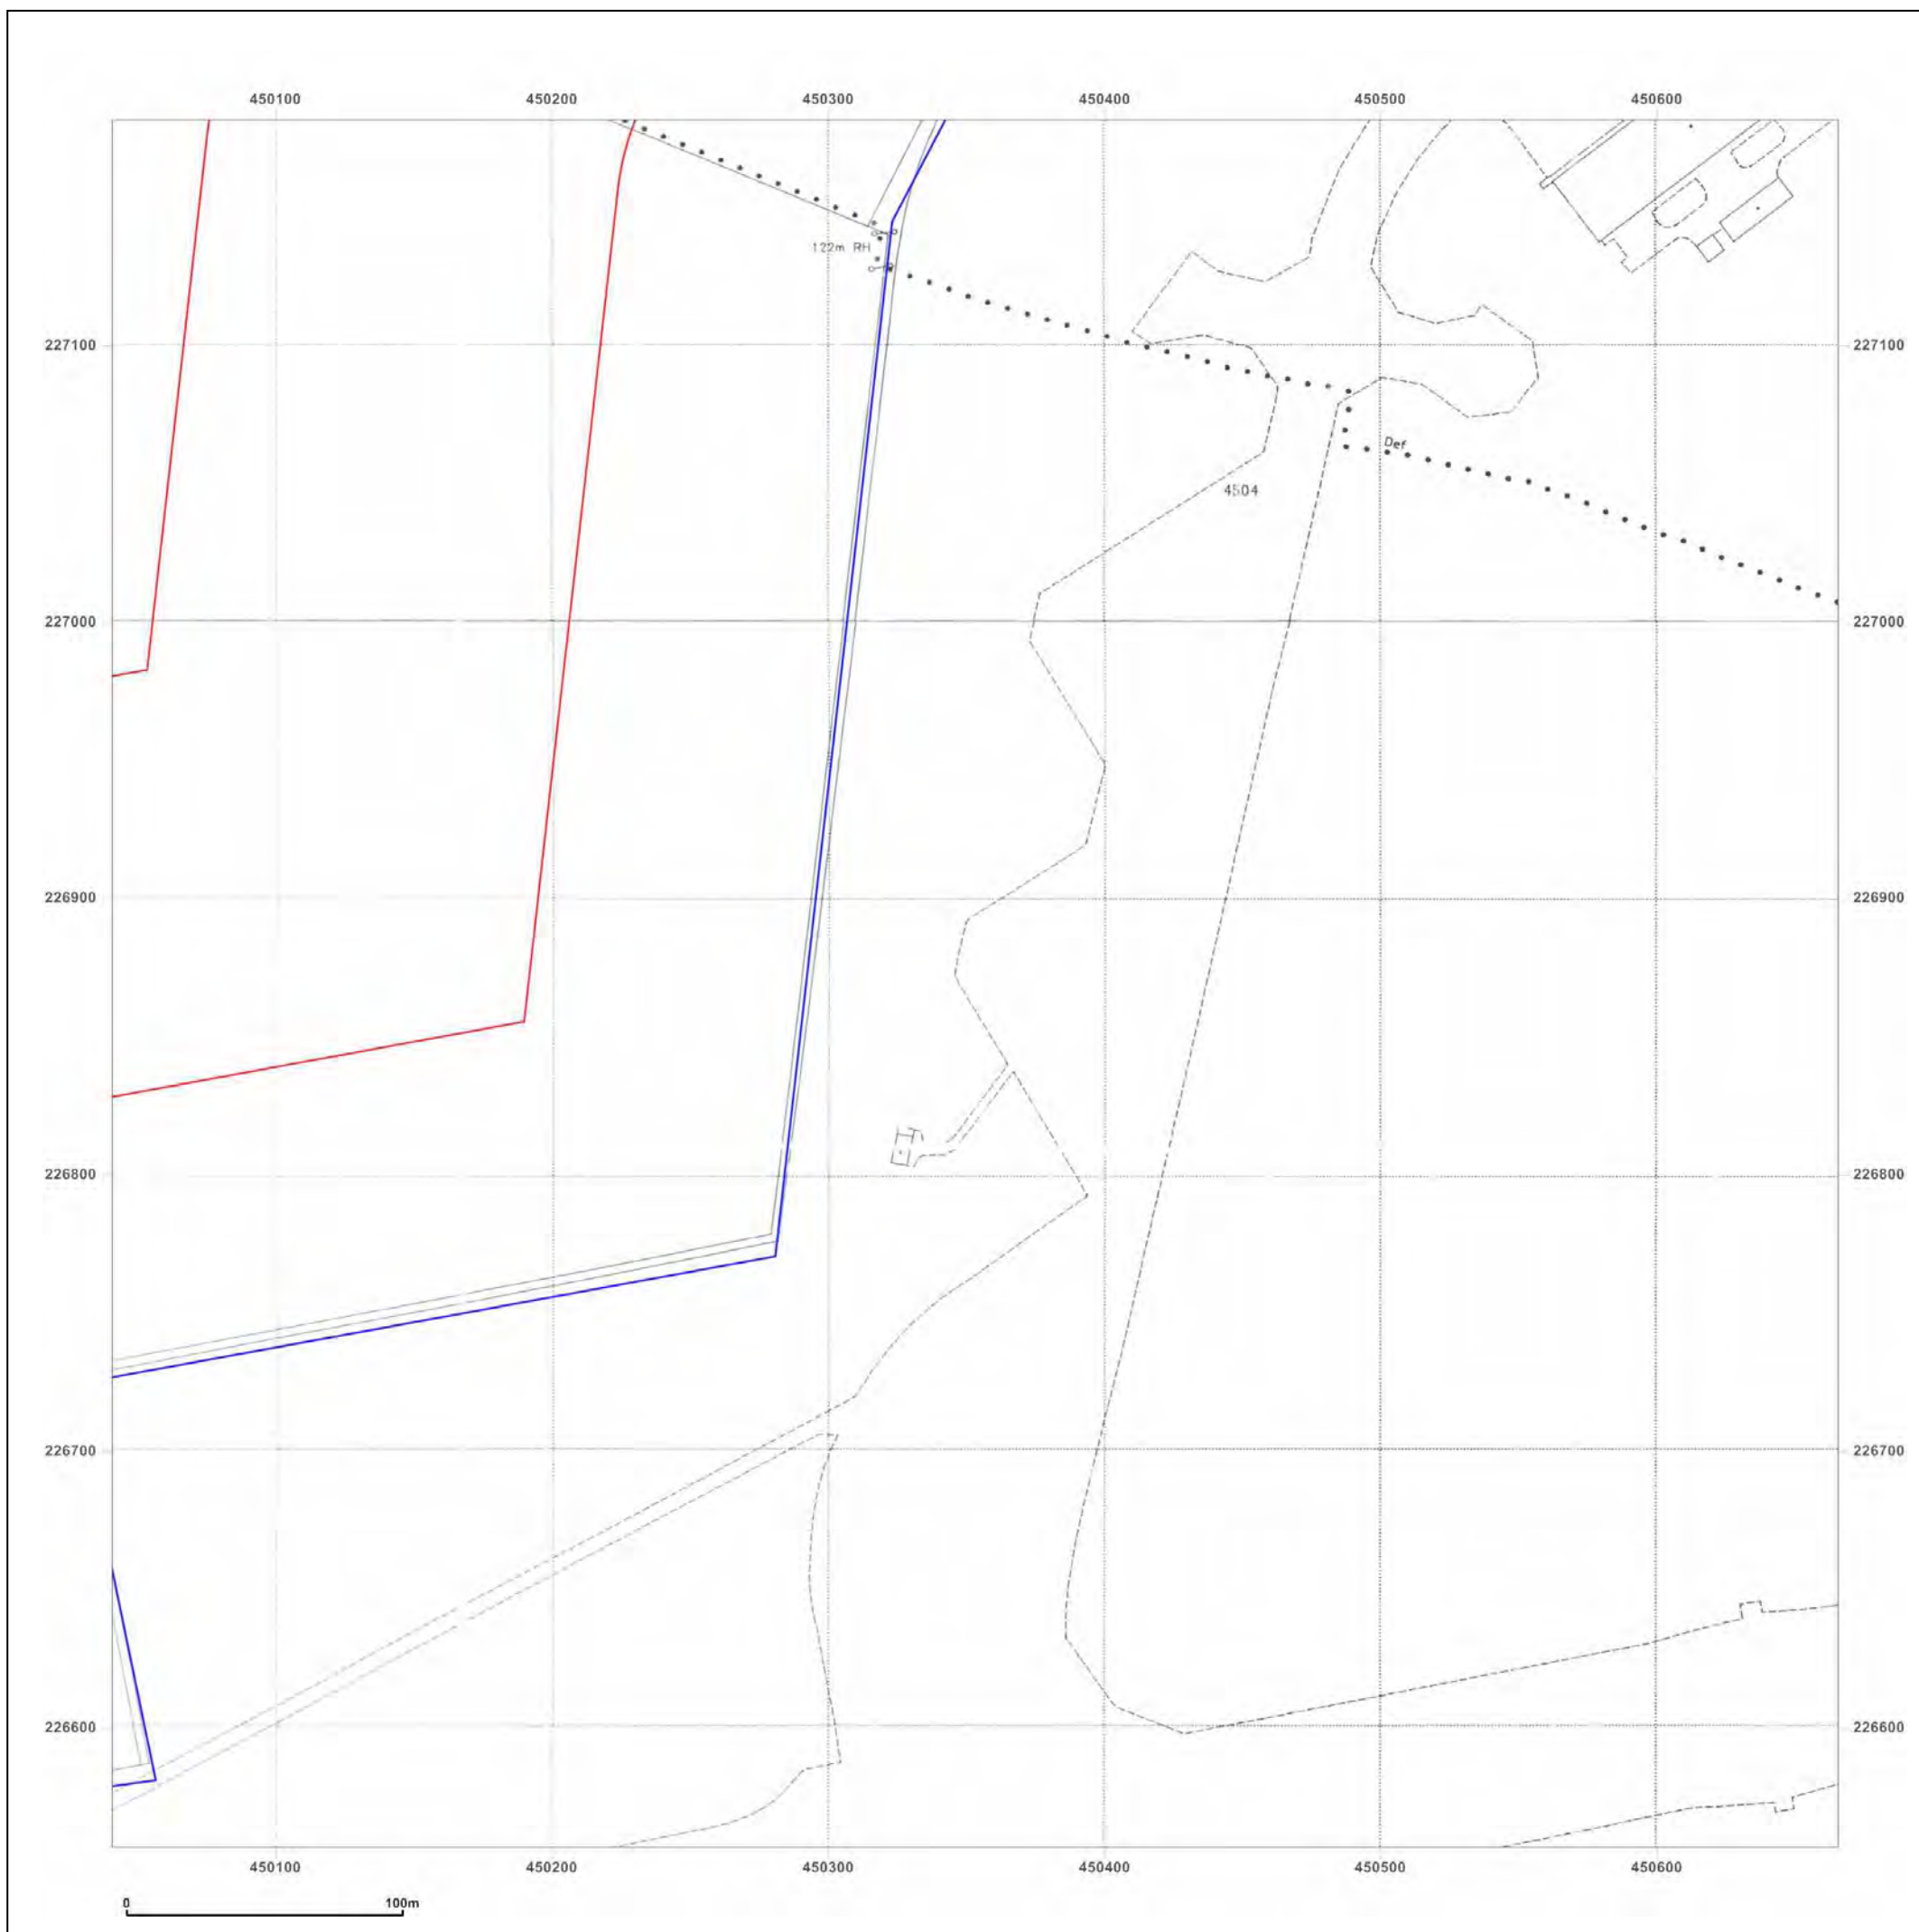

Site Details:

HEYFORD PARK HOUSE, 52
HEYFORD PARK, CAMP ROAD,
UPPER HEYFORD, OX25 5HD

Client Ref: Heyford_Park
Report Ref: GS-4227860_LS_2_4
Grid Ref: 450353, 226869

Map Name: National Grid

Map date: 1994

Scale: 1:2,500

Printed at: 1:2,500

Surveyed 1994
Revised 1994
Edition N/A
Copyright N/A
Levelled N/A

Surveyed 1994
Revised 1994
Edition N/A
Copyright N/A
Levelled N/A

Produced by
Groundsure Insights
T: 08444 159000
E: info@groundsure.com
W: www.groundsure.com

© Crown copyright and database rights 2015 Ordnance Survey 100035207

Production date: 04 September 2017

To view map legend click here [Legend](#)