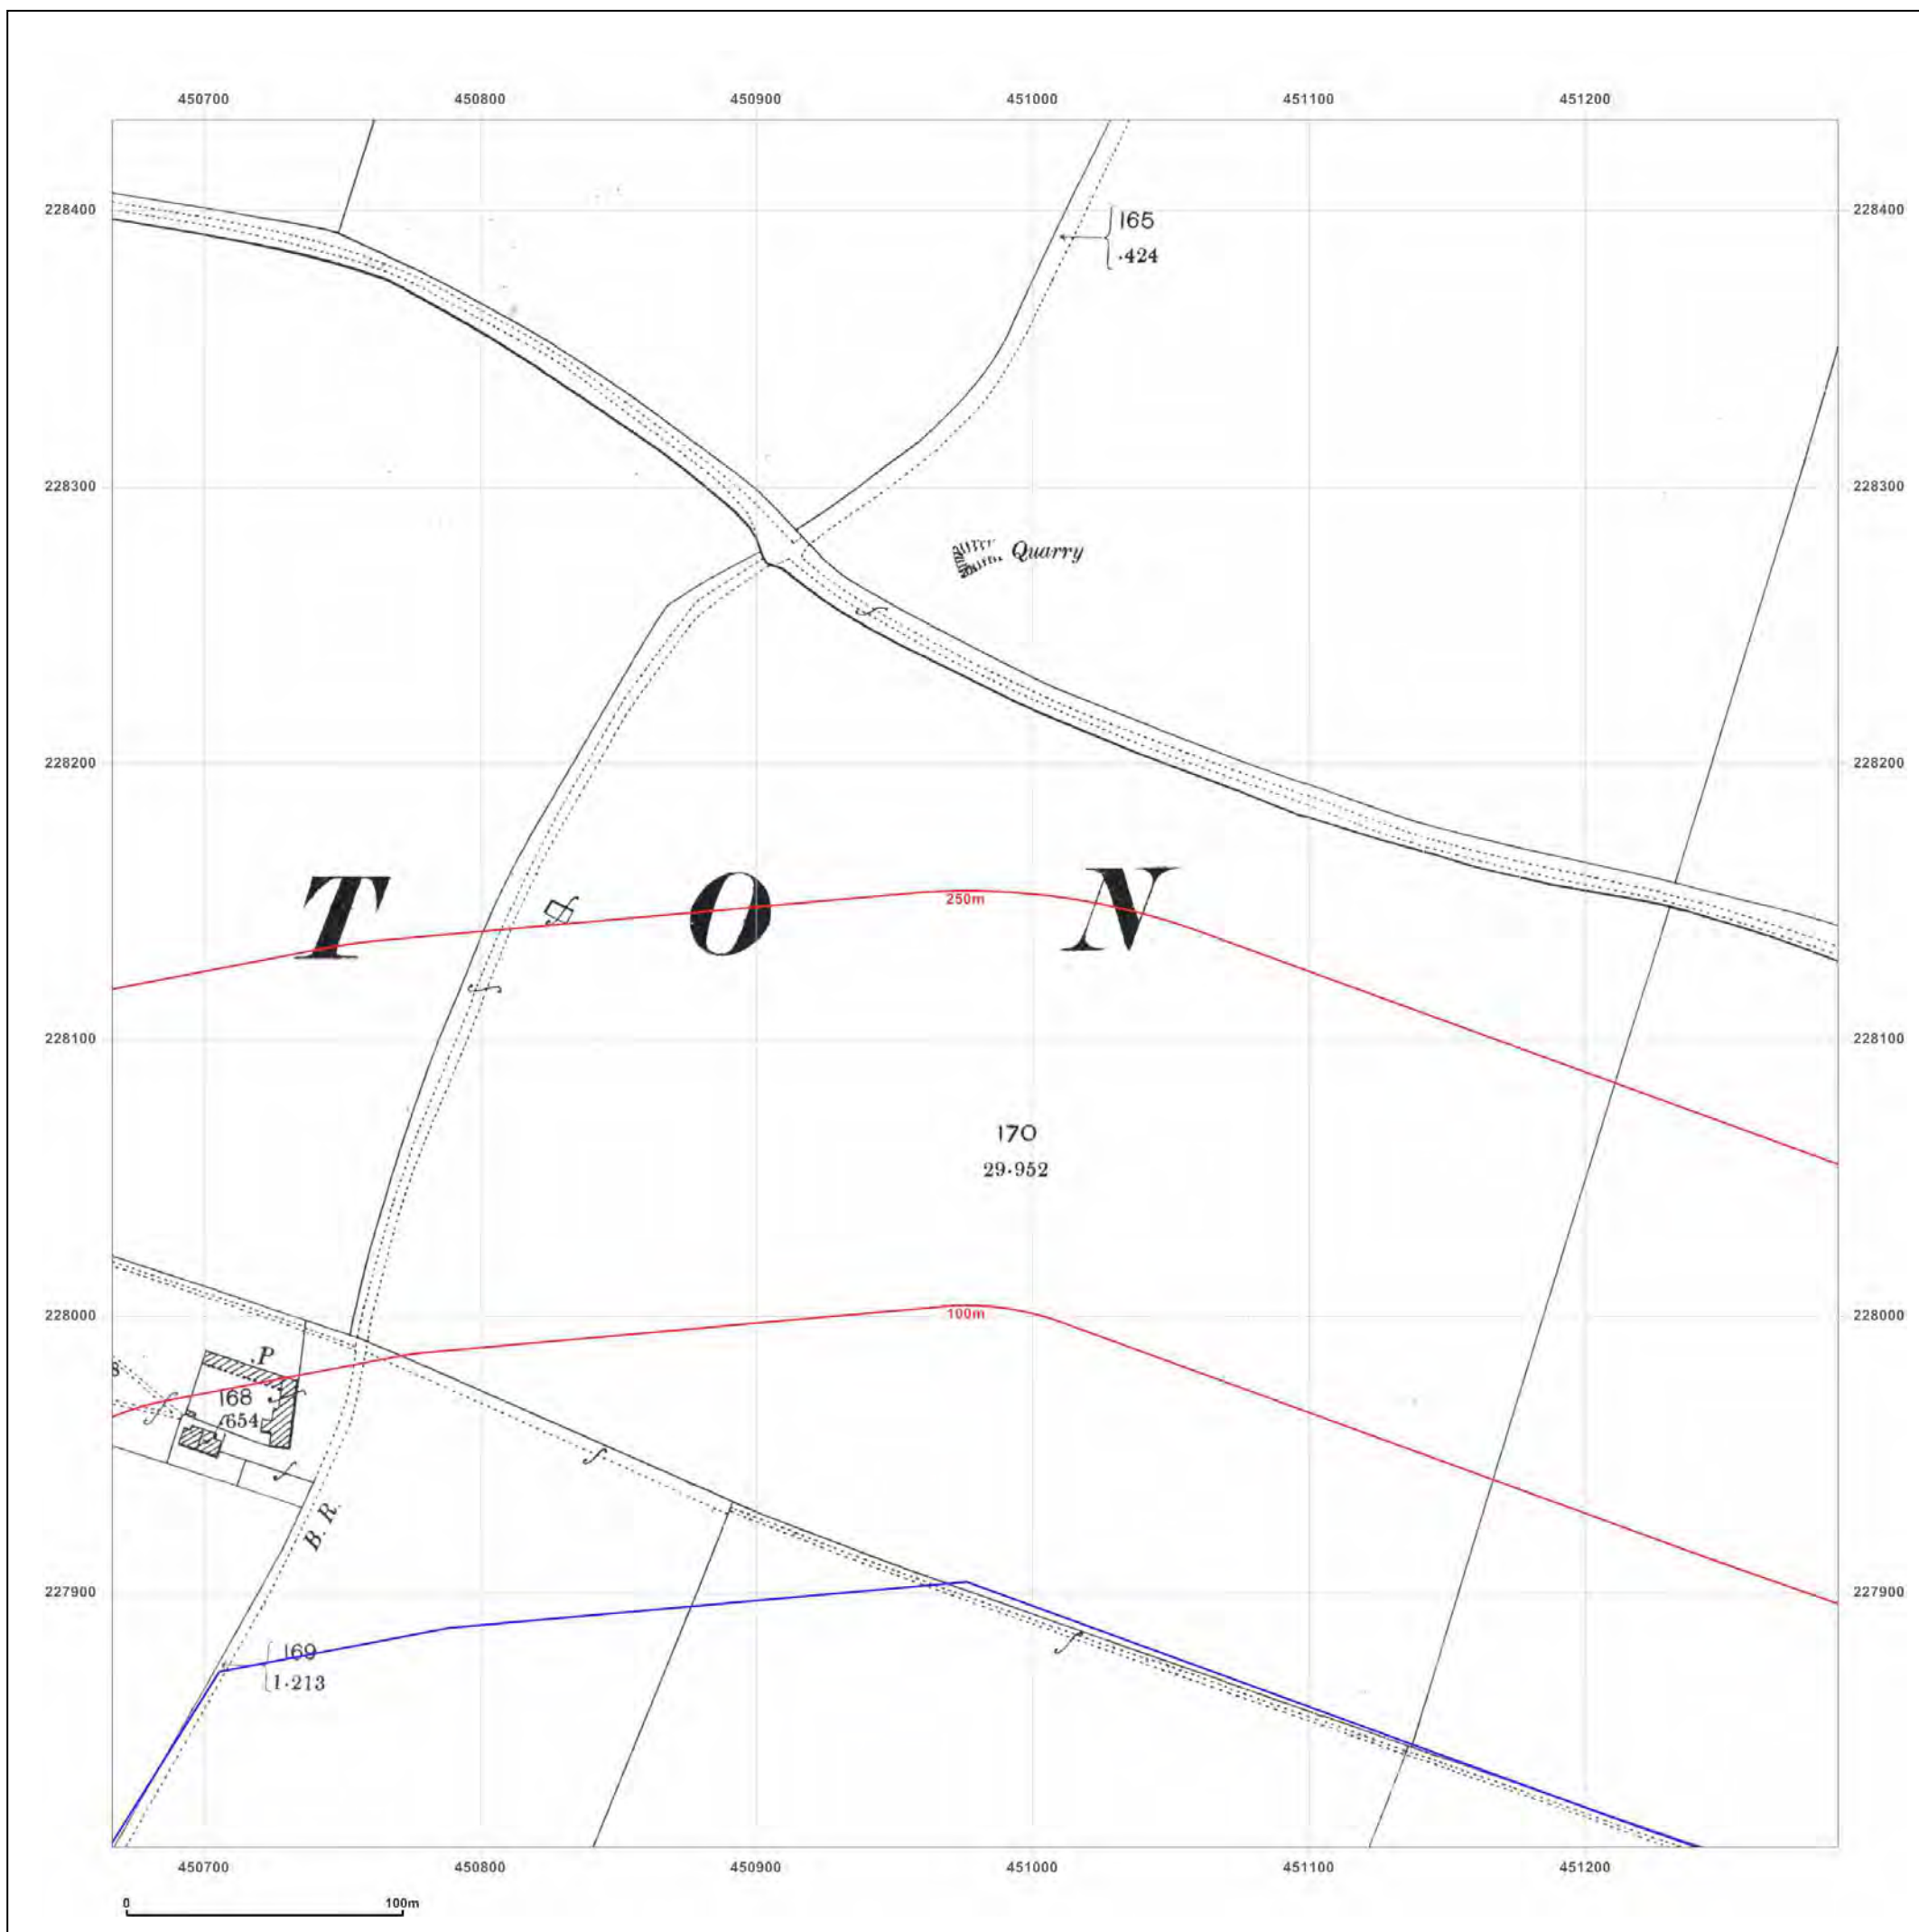

© Crown copyright and database rights 2015 Ordnance Survey 100035207

Production date: 04 September 2017

To view map legend click here [Legend](#)

Site Details:

HEYFORD PARK HOUSE, 52
HEYFORD PARK, CAMP ROAD,
UPPER HEYFORD, OX25 5HD