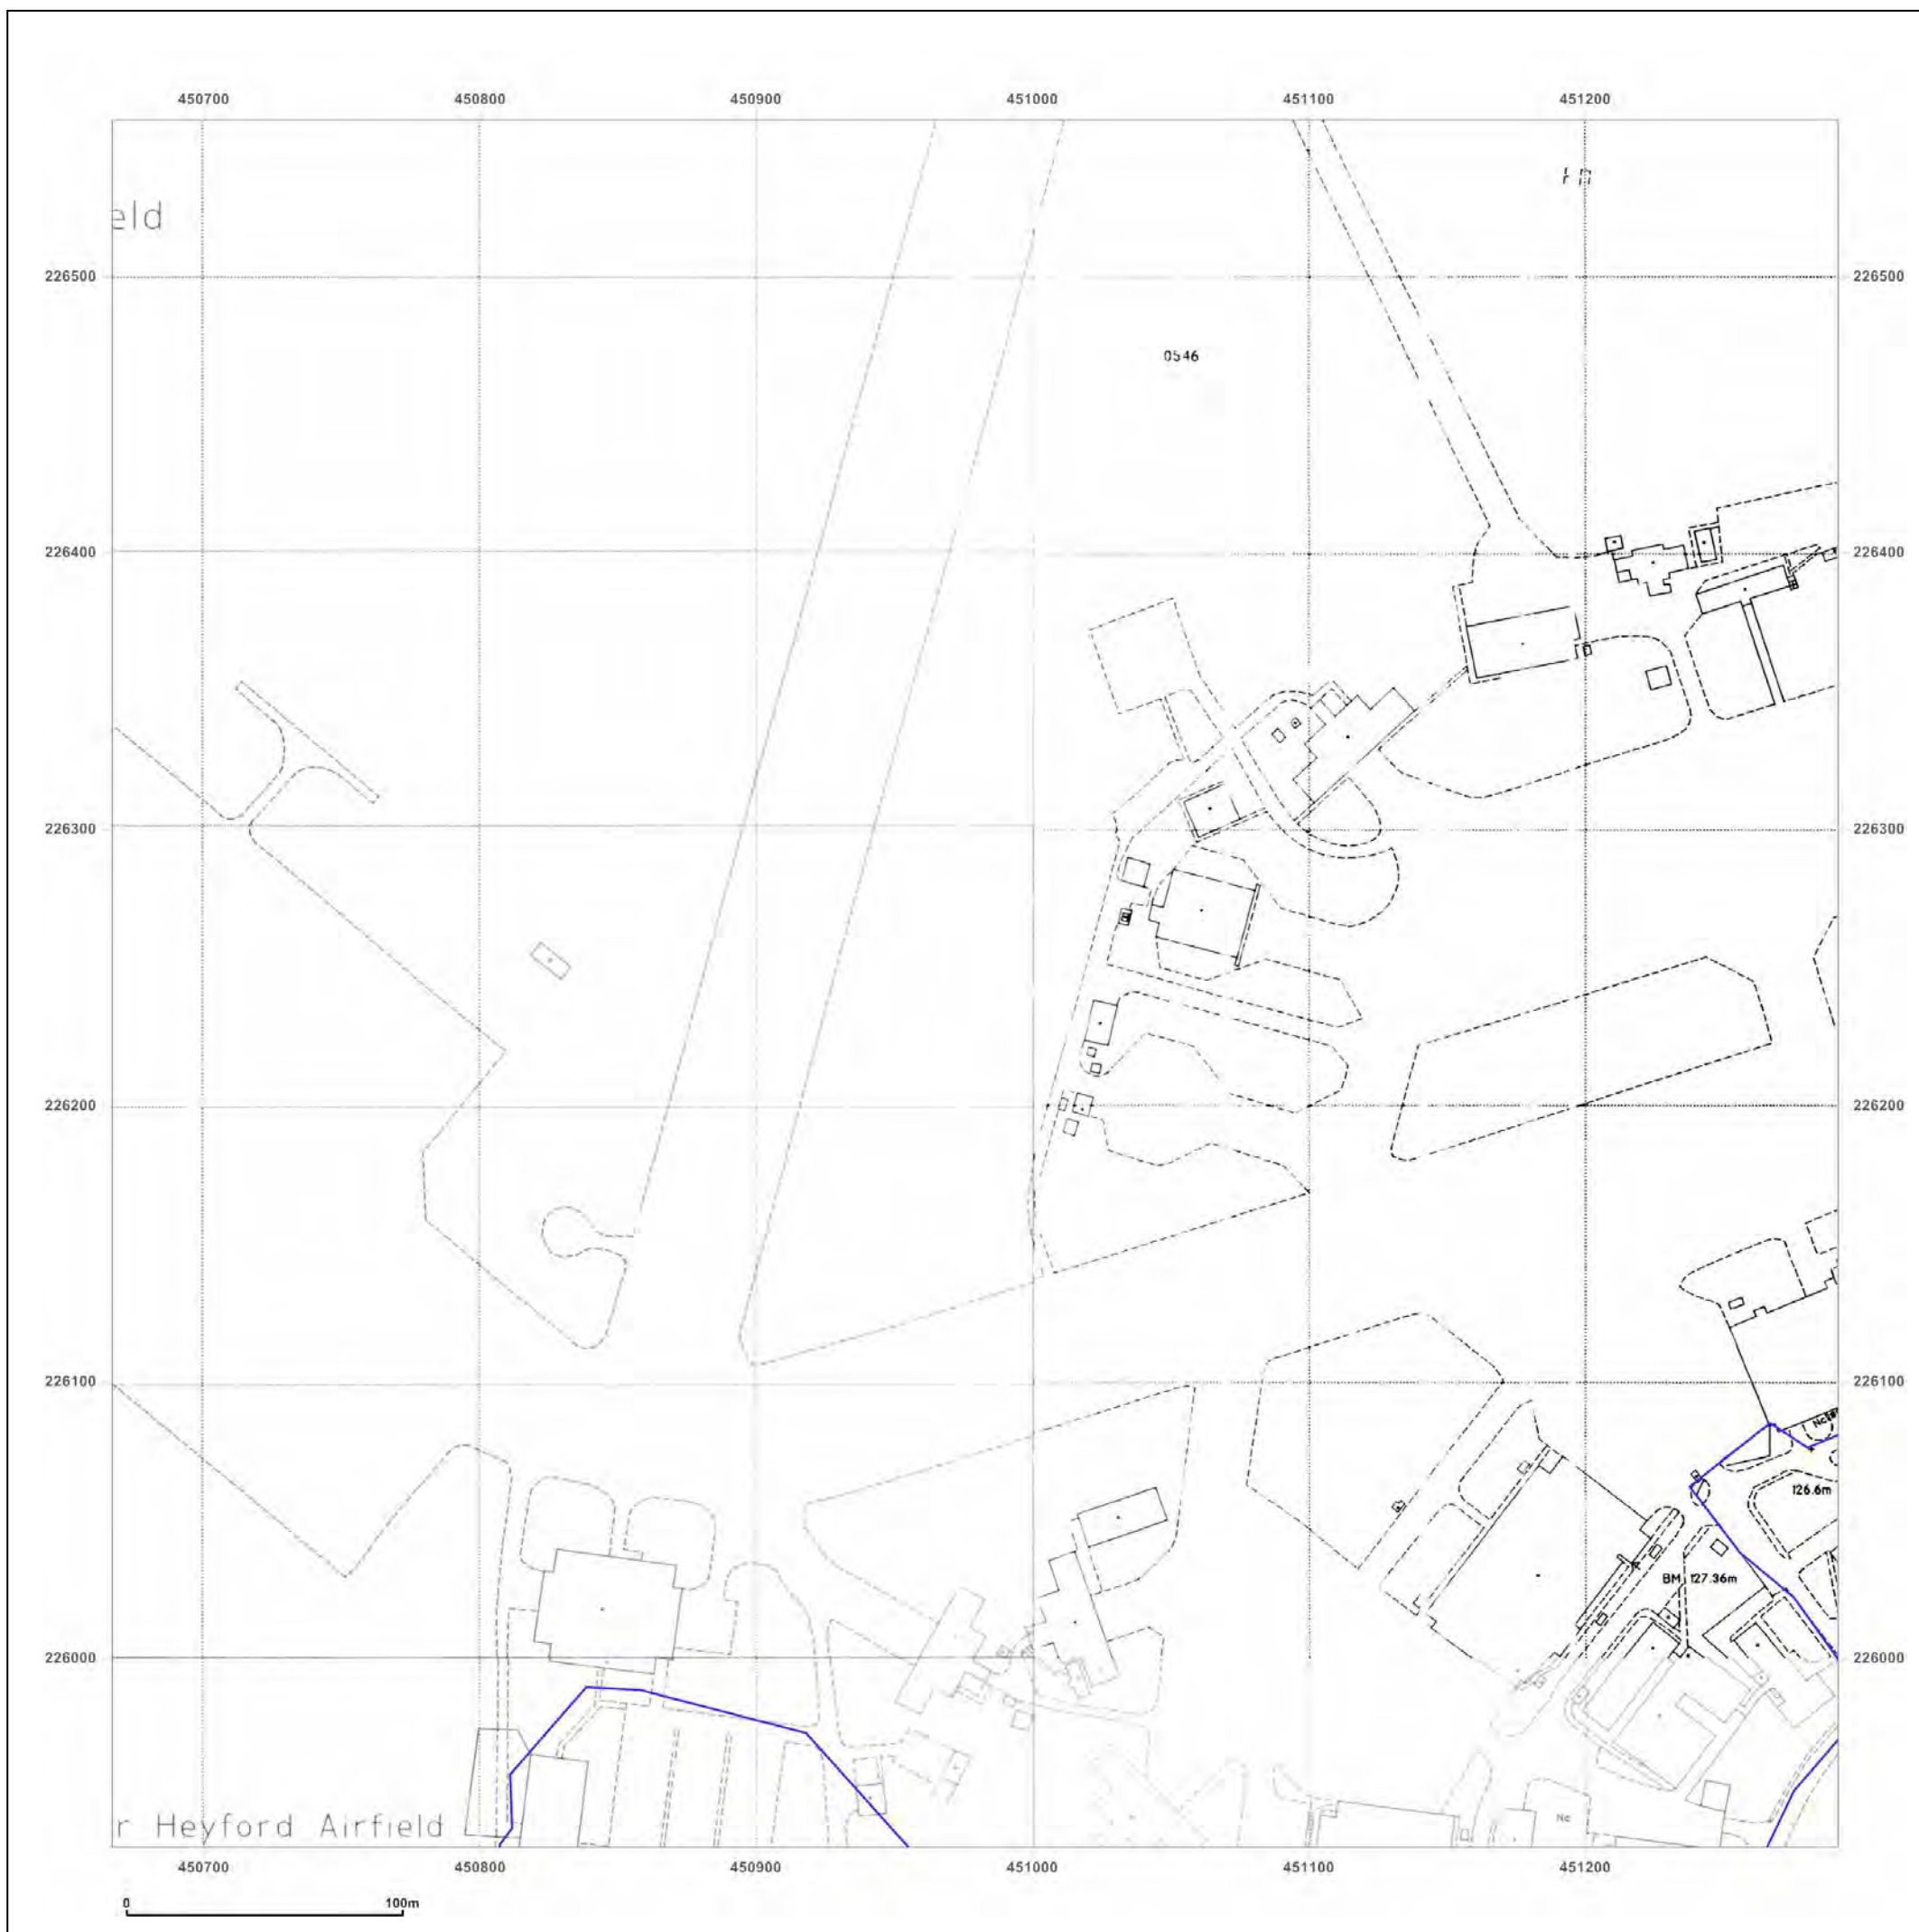

Production date: 04 September 2017

To view map legend click here [Legend](#)

Site Details:

HEYFORD PARK HOUSE, 52
HEYFORD PARK, CAMP ROAD,
UPPER HEYFORD, OX25 5HD

Client Ref: Heyford_Park
Report Ref: GS-4227860_LS_3_4
Grid Ref: 450979, 226869