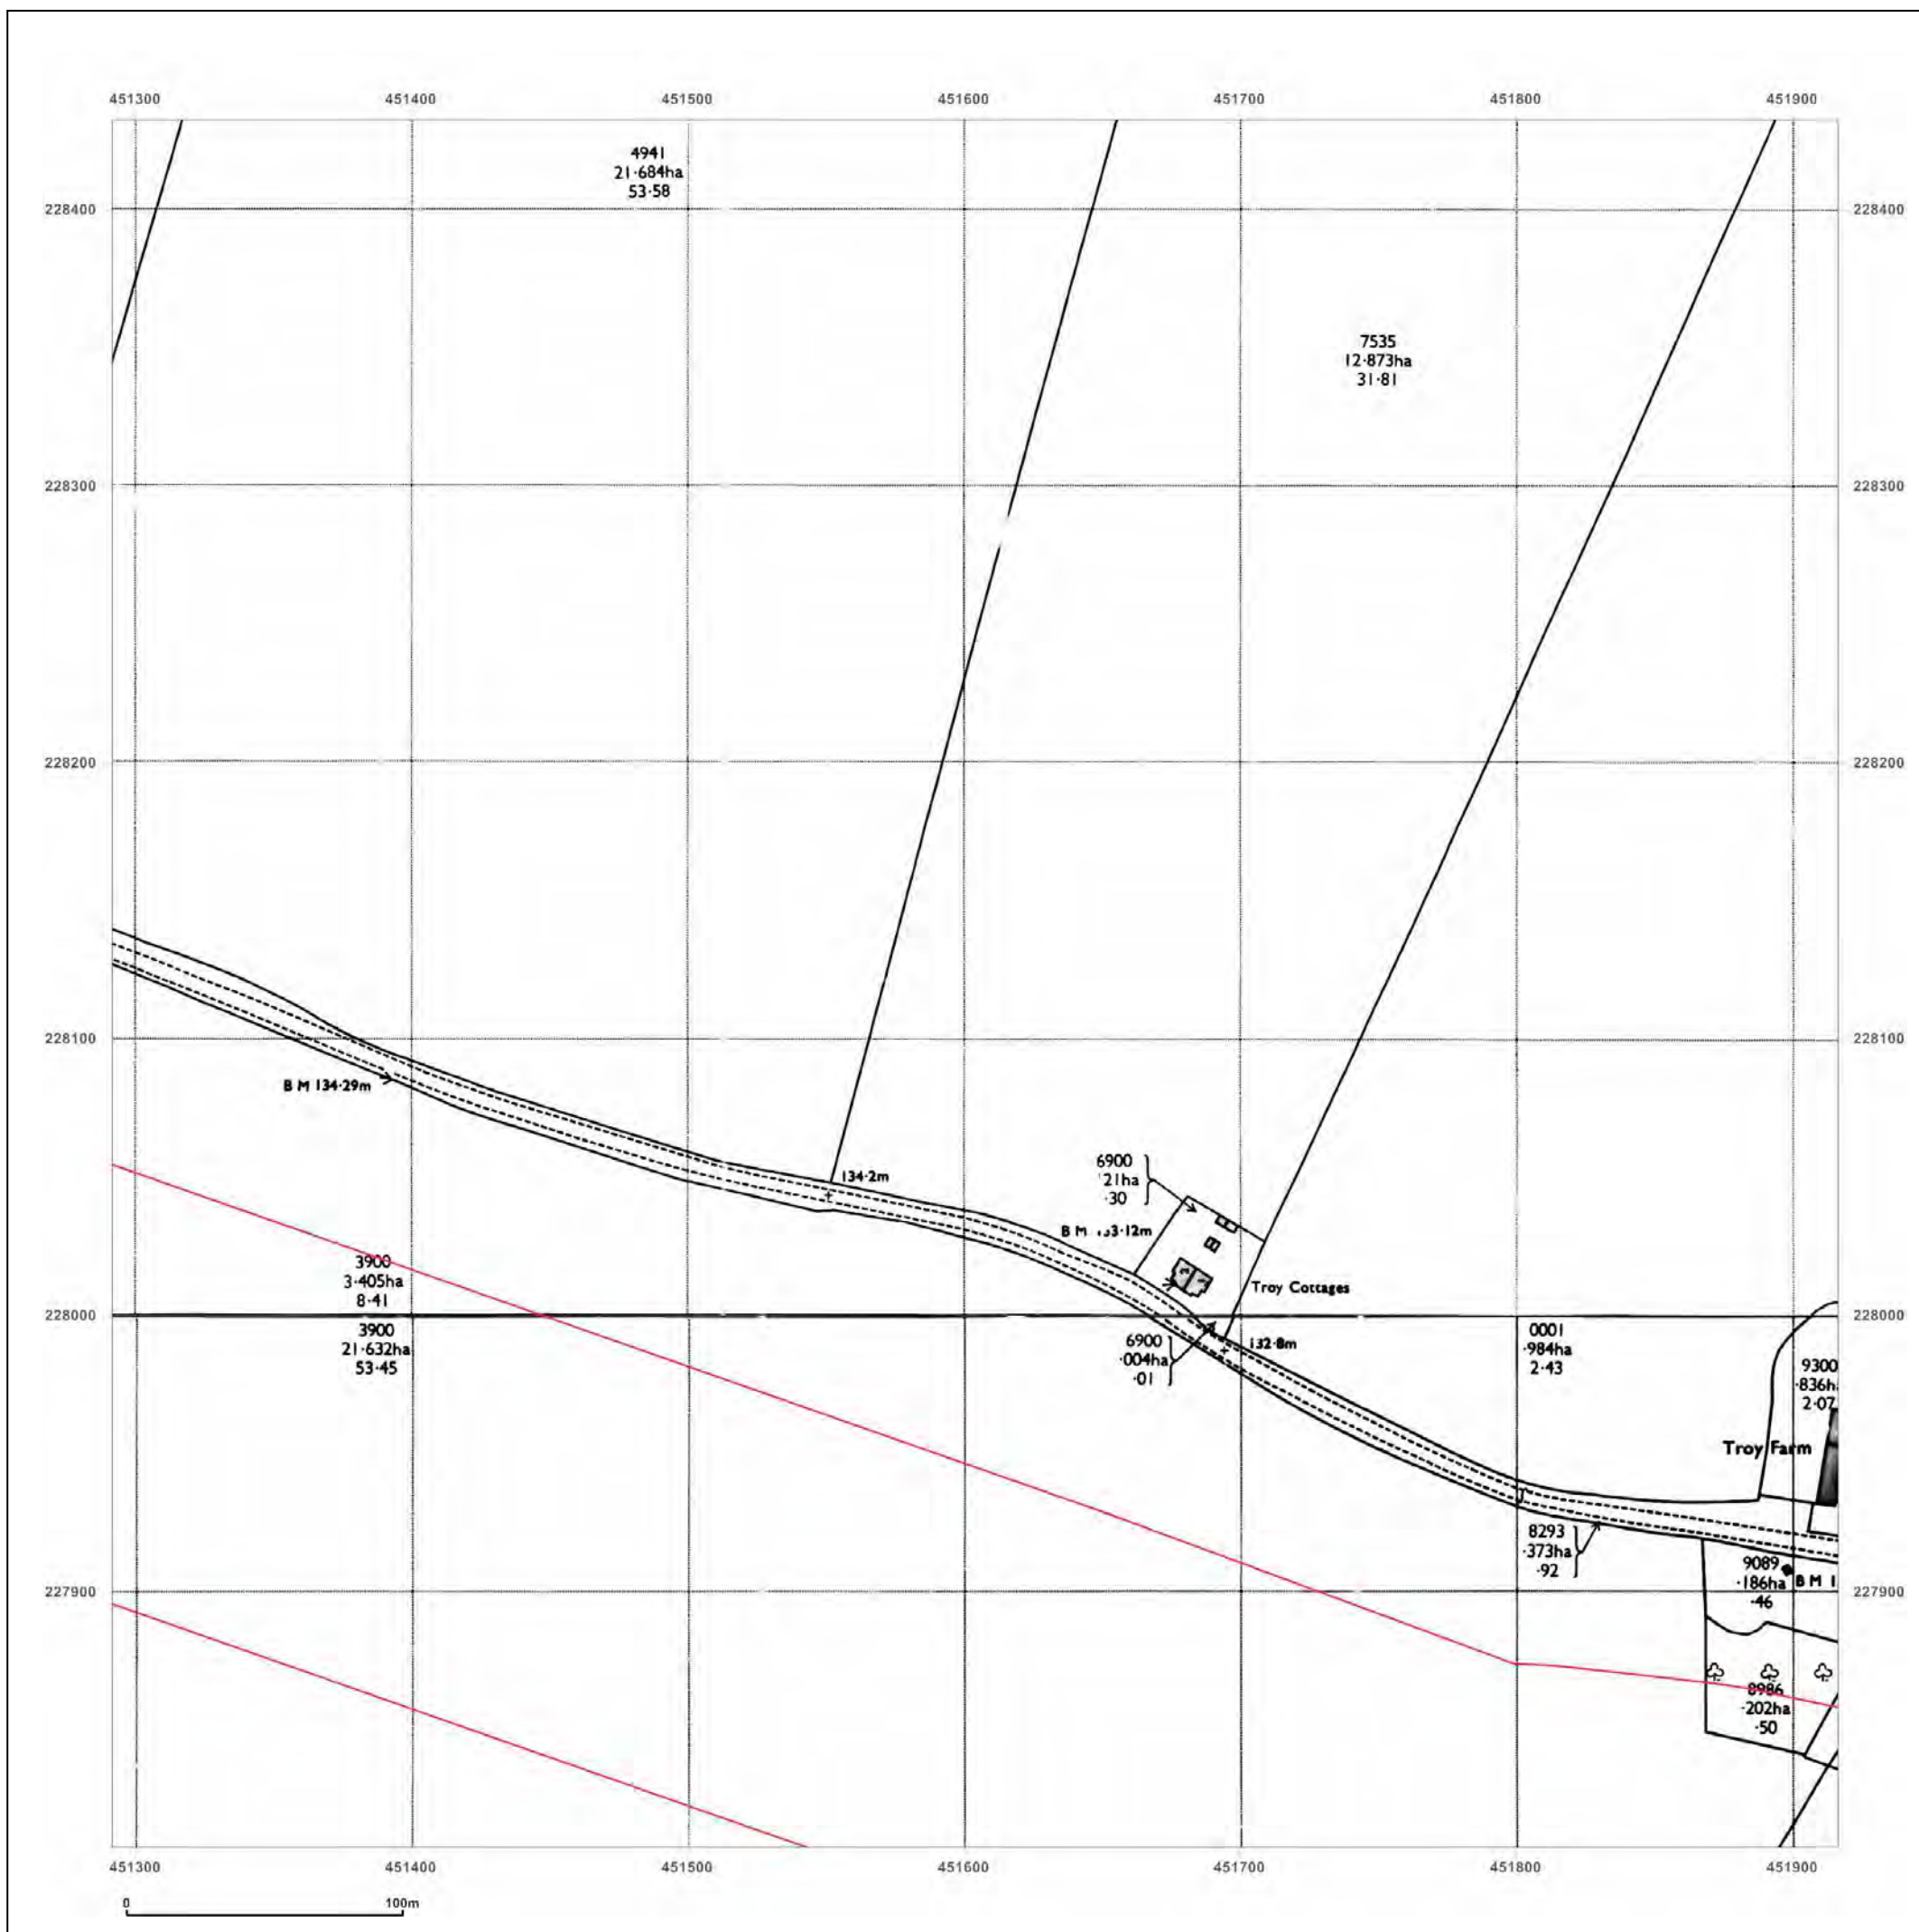

Production date: 04 September 2017

To view map legend click here [Legend](#)

Site Details:

HEYFORD PARK HOUSE, 52
HEYFORD PARK, CAMP ROAD,
UPPER HEYFORD, OX25 5HD

Client Ref: Heyford_Park
Report Ref: GS-4227860_LS_4_6
Grid Ref: 451604, 228120