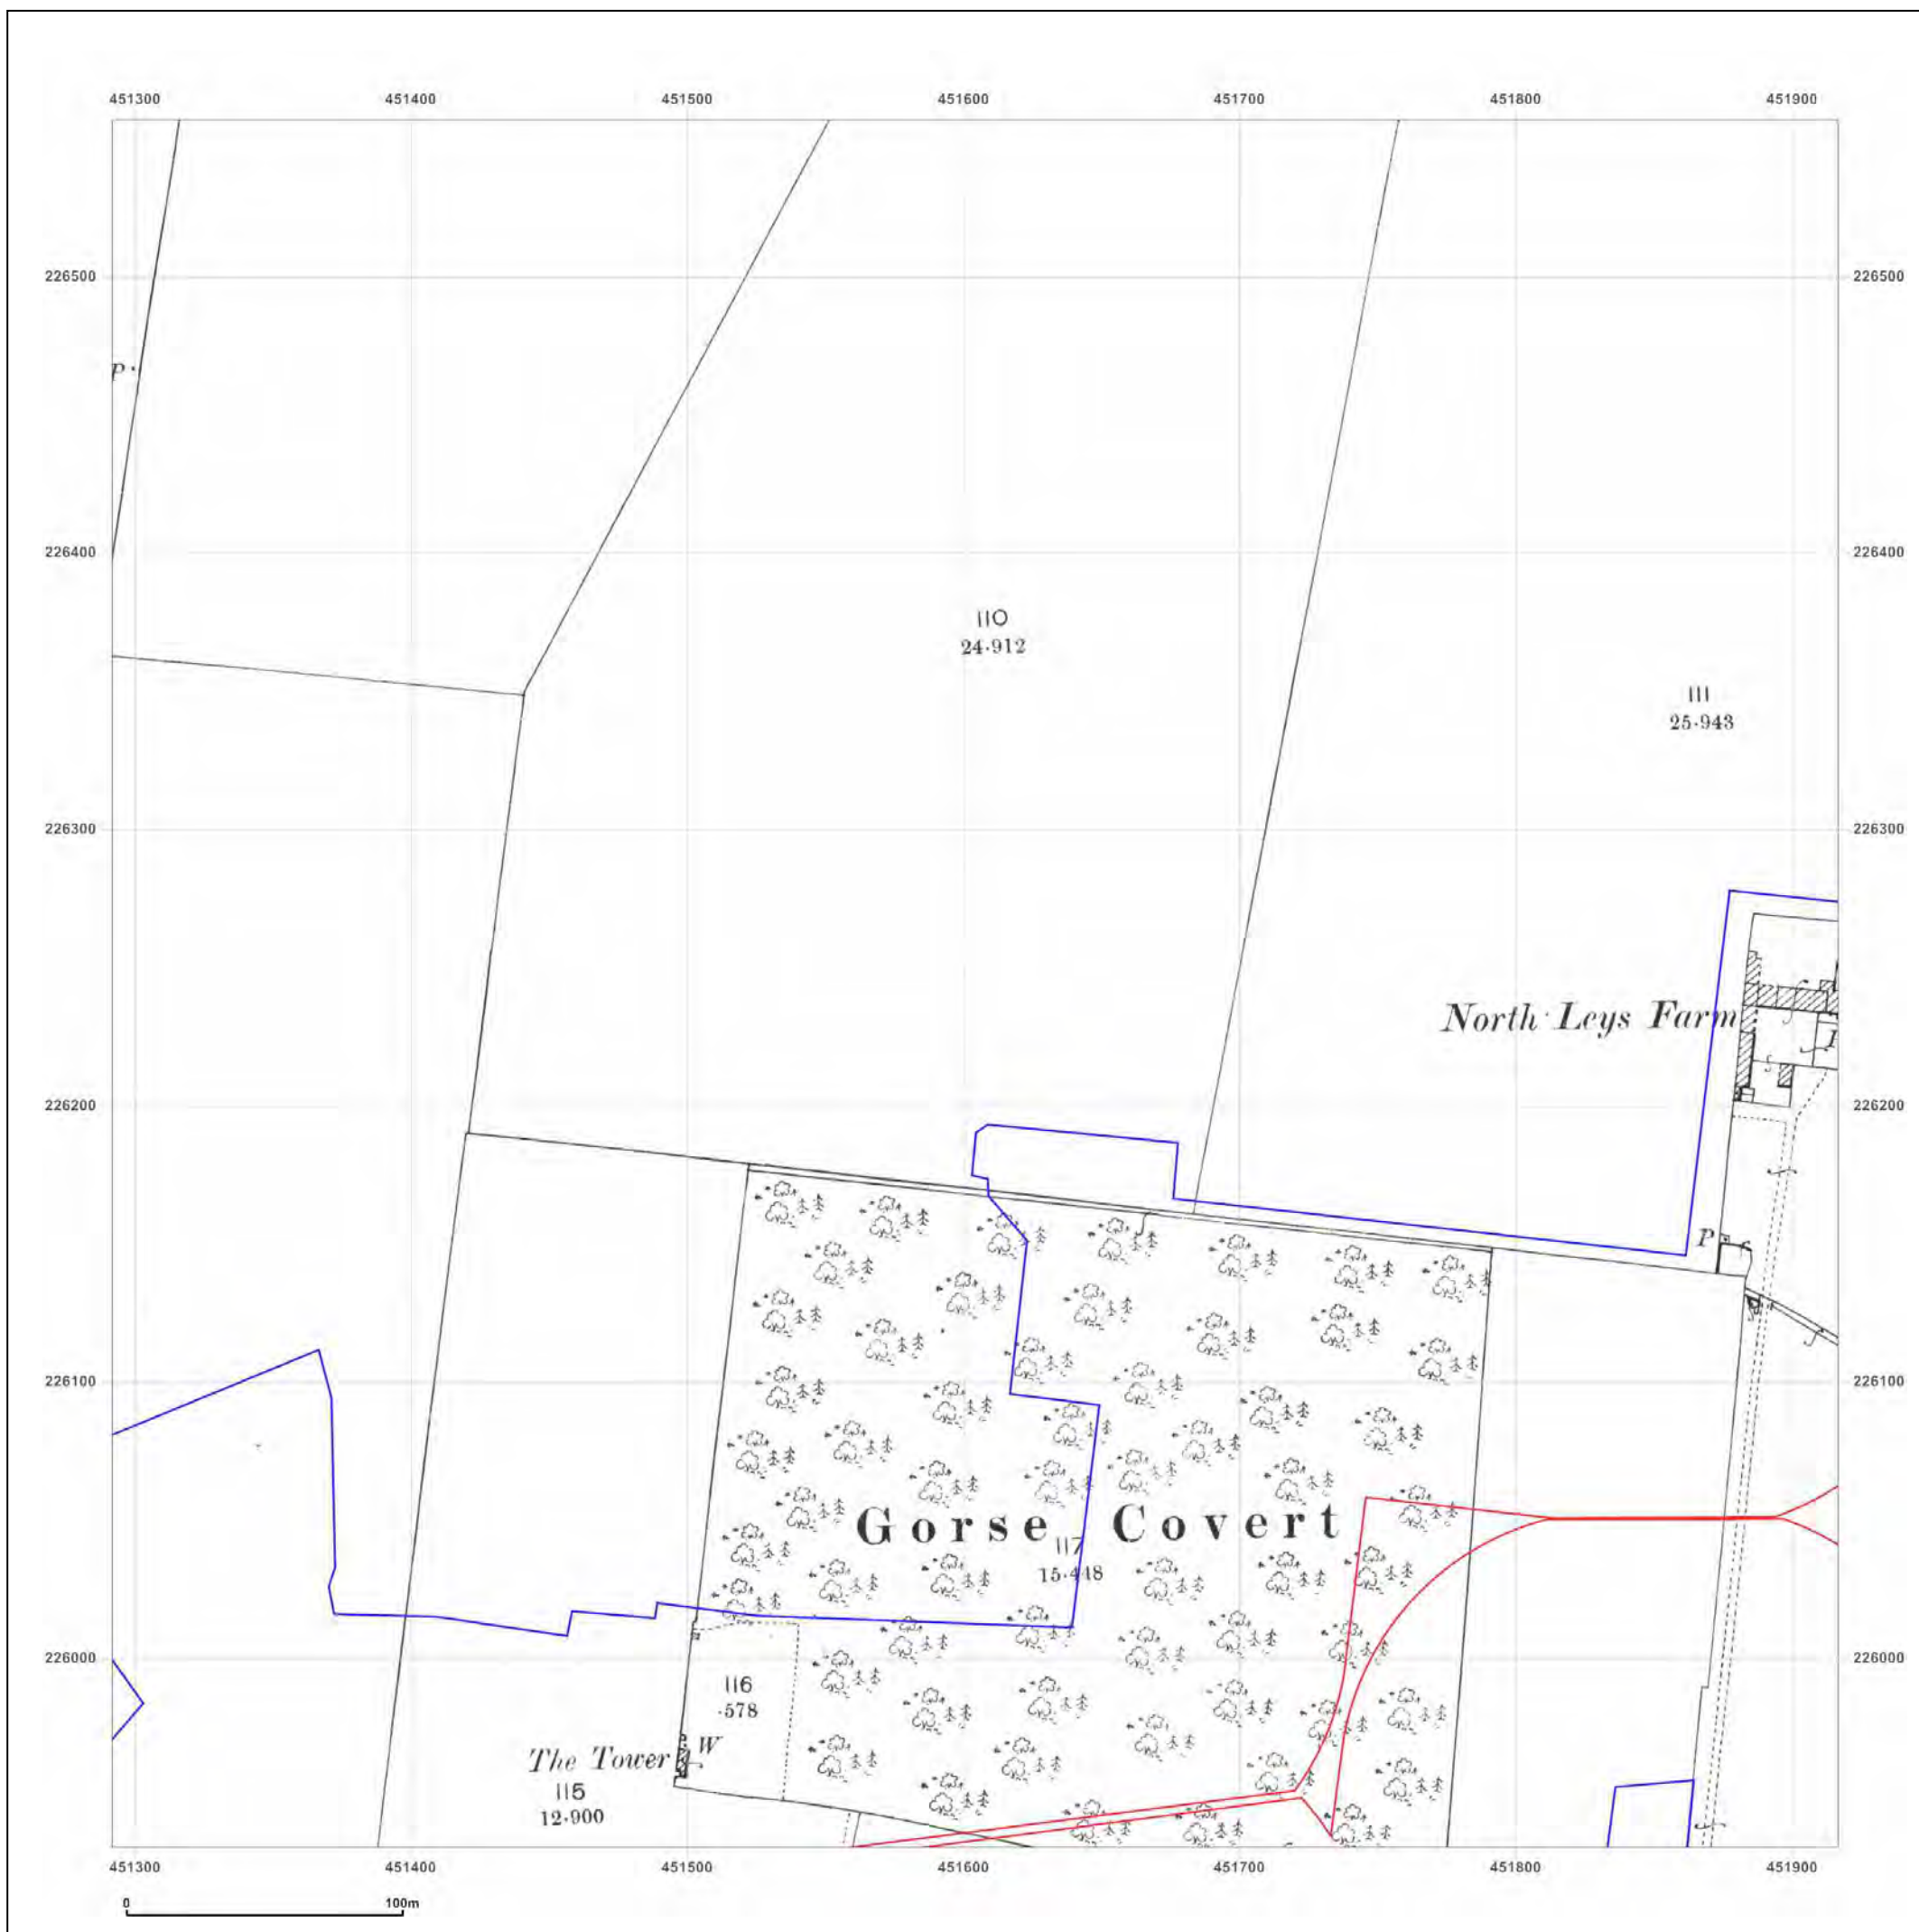

© Crown copyright and database rights 2015 Ordnance Survey 100035207

Production date: 04 September 2017

To view map legend click here [Legend](#)

Site Details:

HEYFORD PARK HOUSE, 52
HEYFORD PARK, CAMP ROAD,
UPPER HEYFORD, OX25 5HD