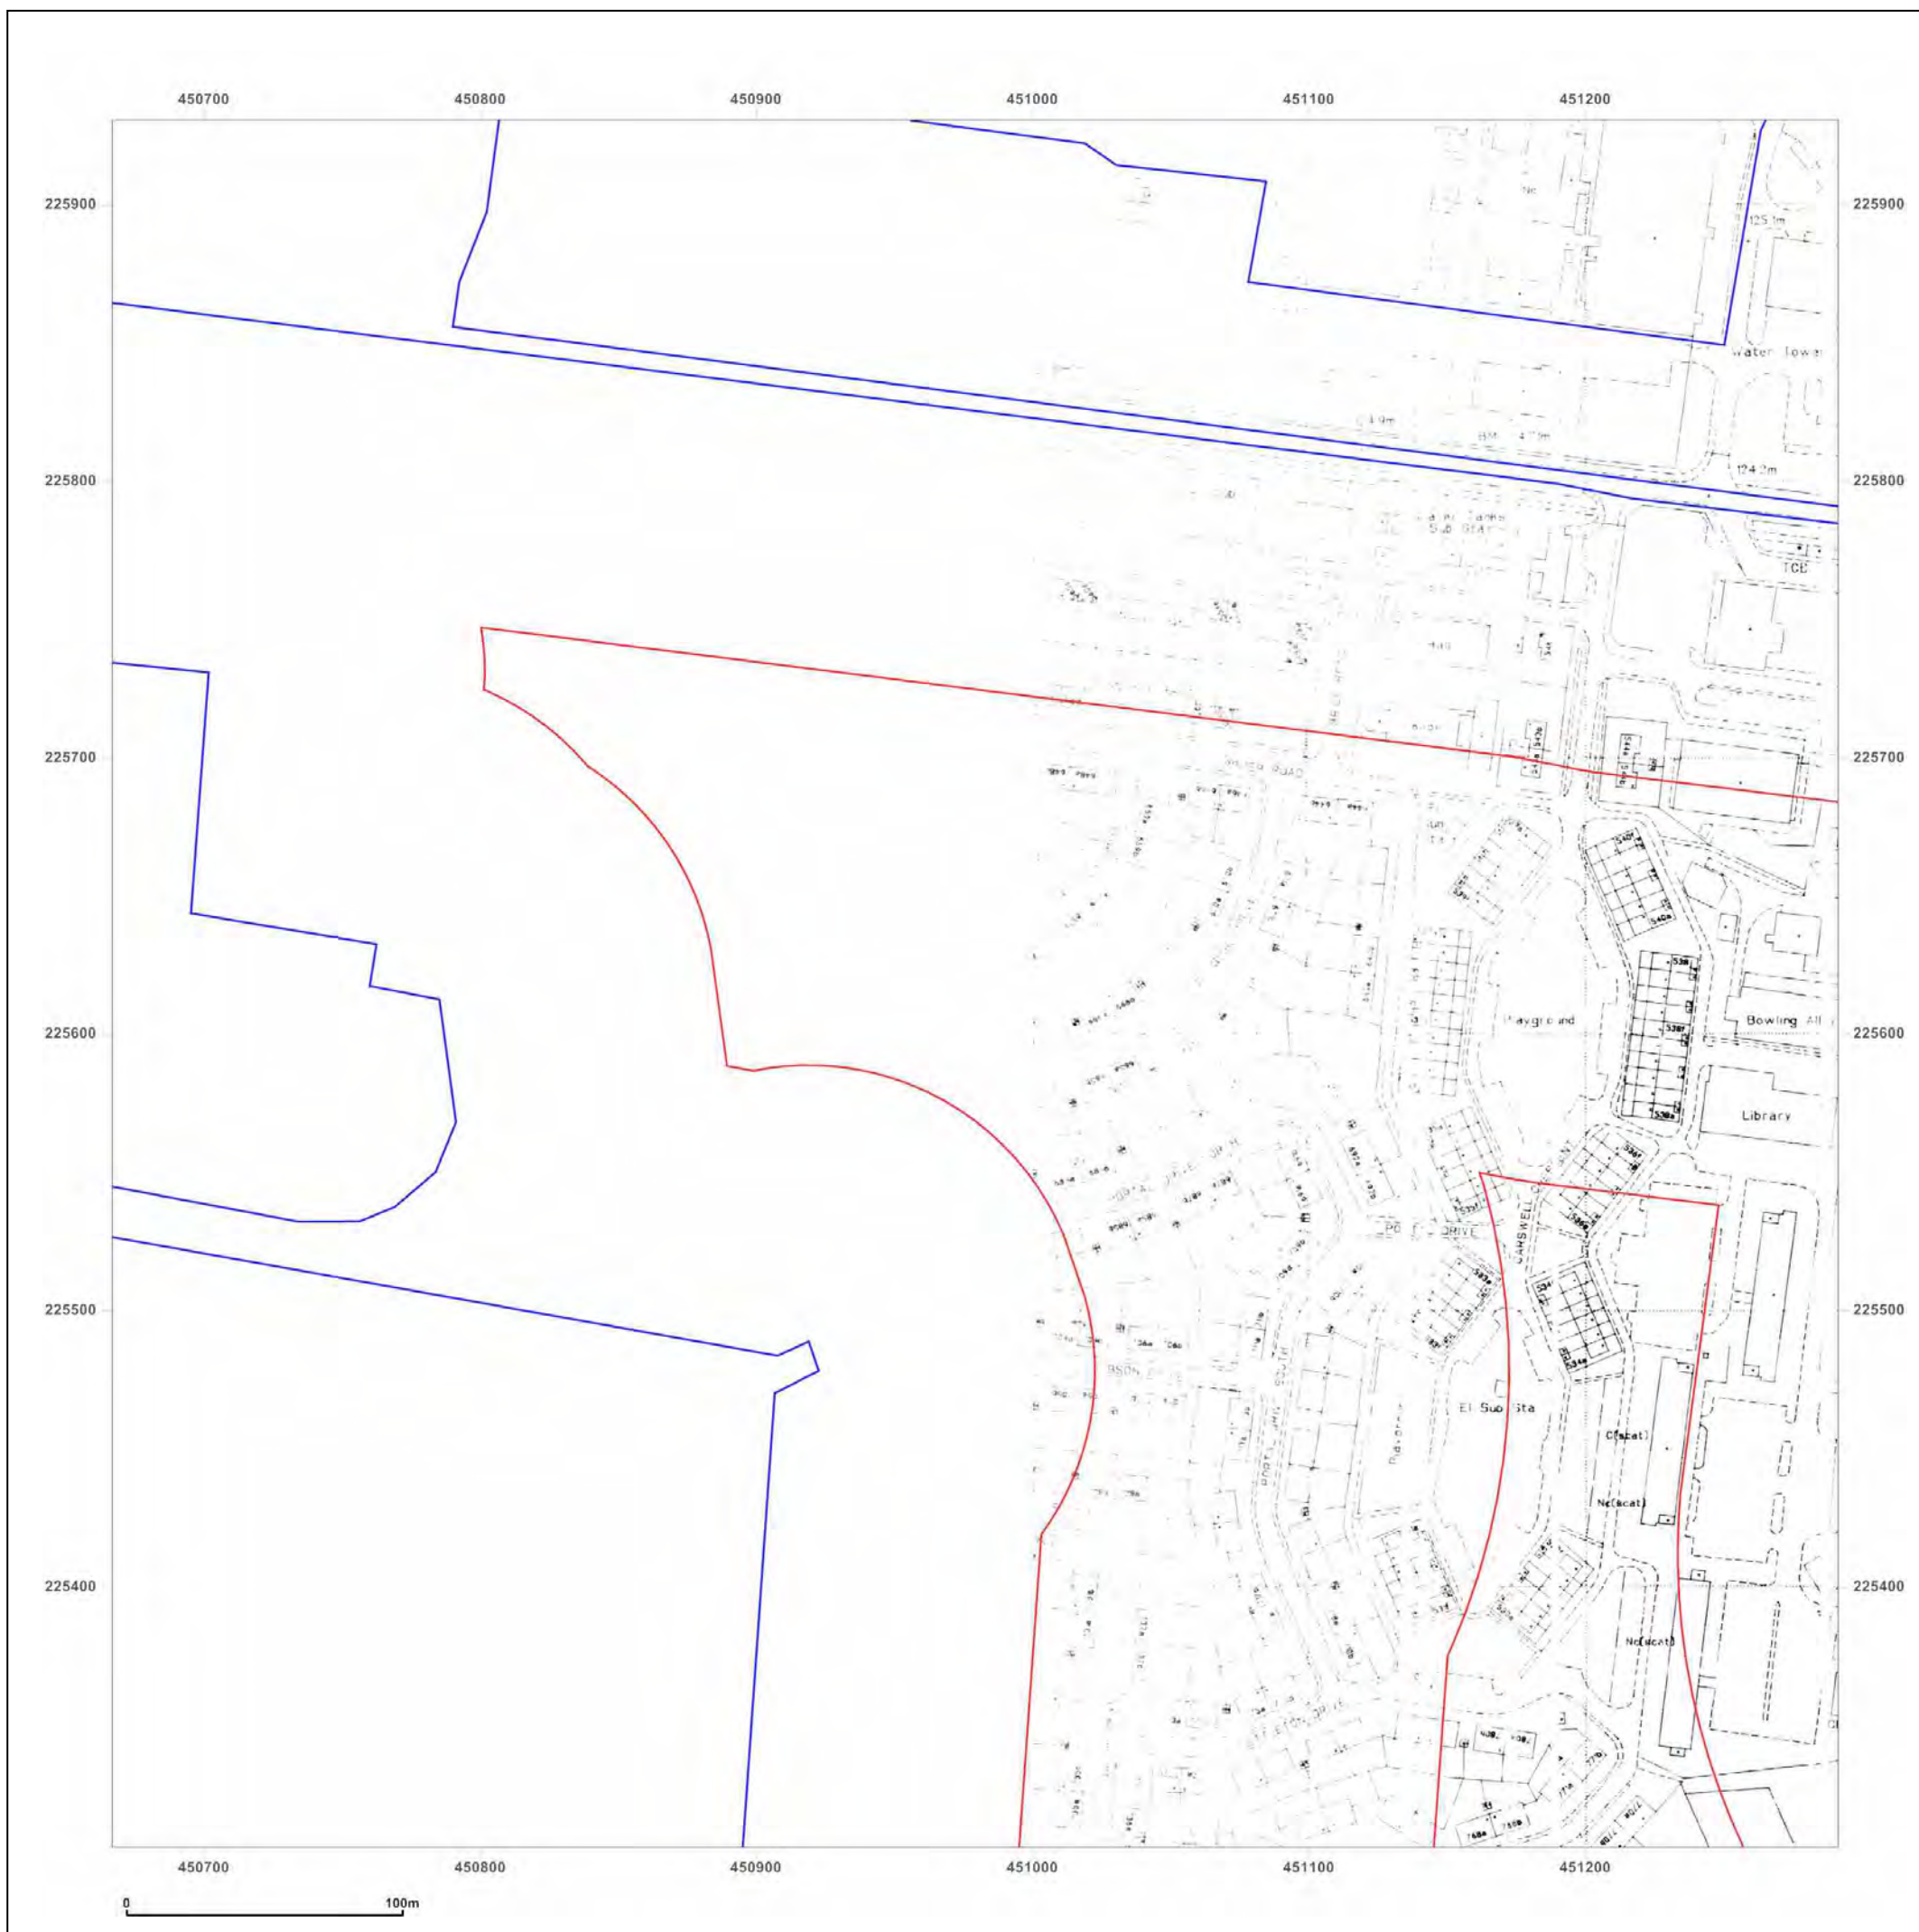

Production date: 04 September 2017

To view map legend click here [Legend](#)

Site Details:

HEYFORD PARK HOUSE, 52
HEYFORD PARK, CAMP ROAD,
UPPER HEYFORD, OX25 5HD

Client Ref: Heyford_Park
Report Ref: GS-4227860_LS_3_2
Grid Ref: 450979, 225618