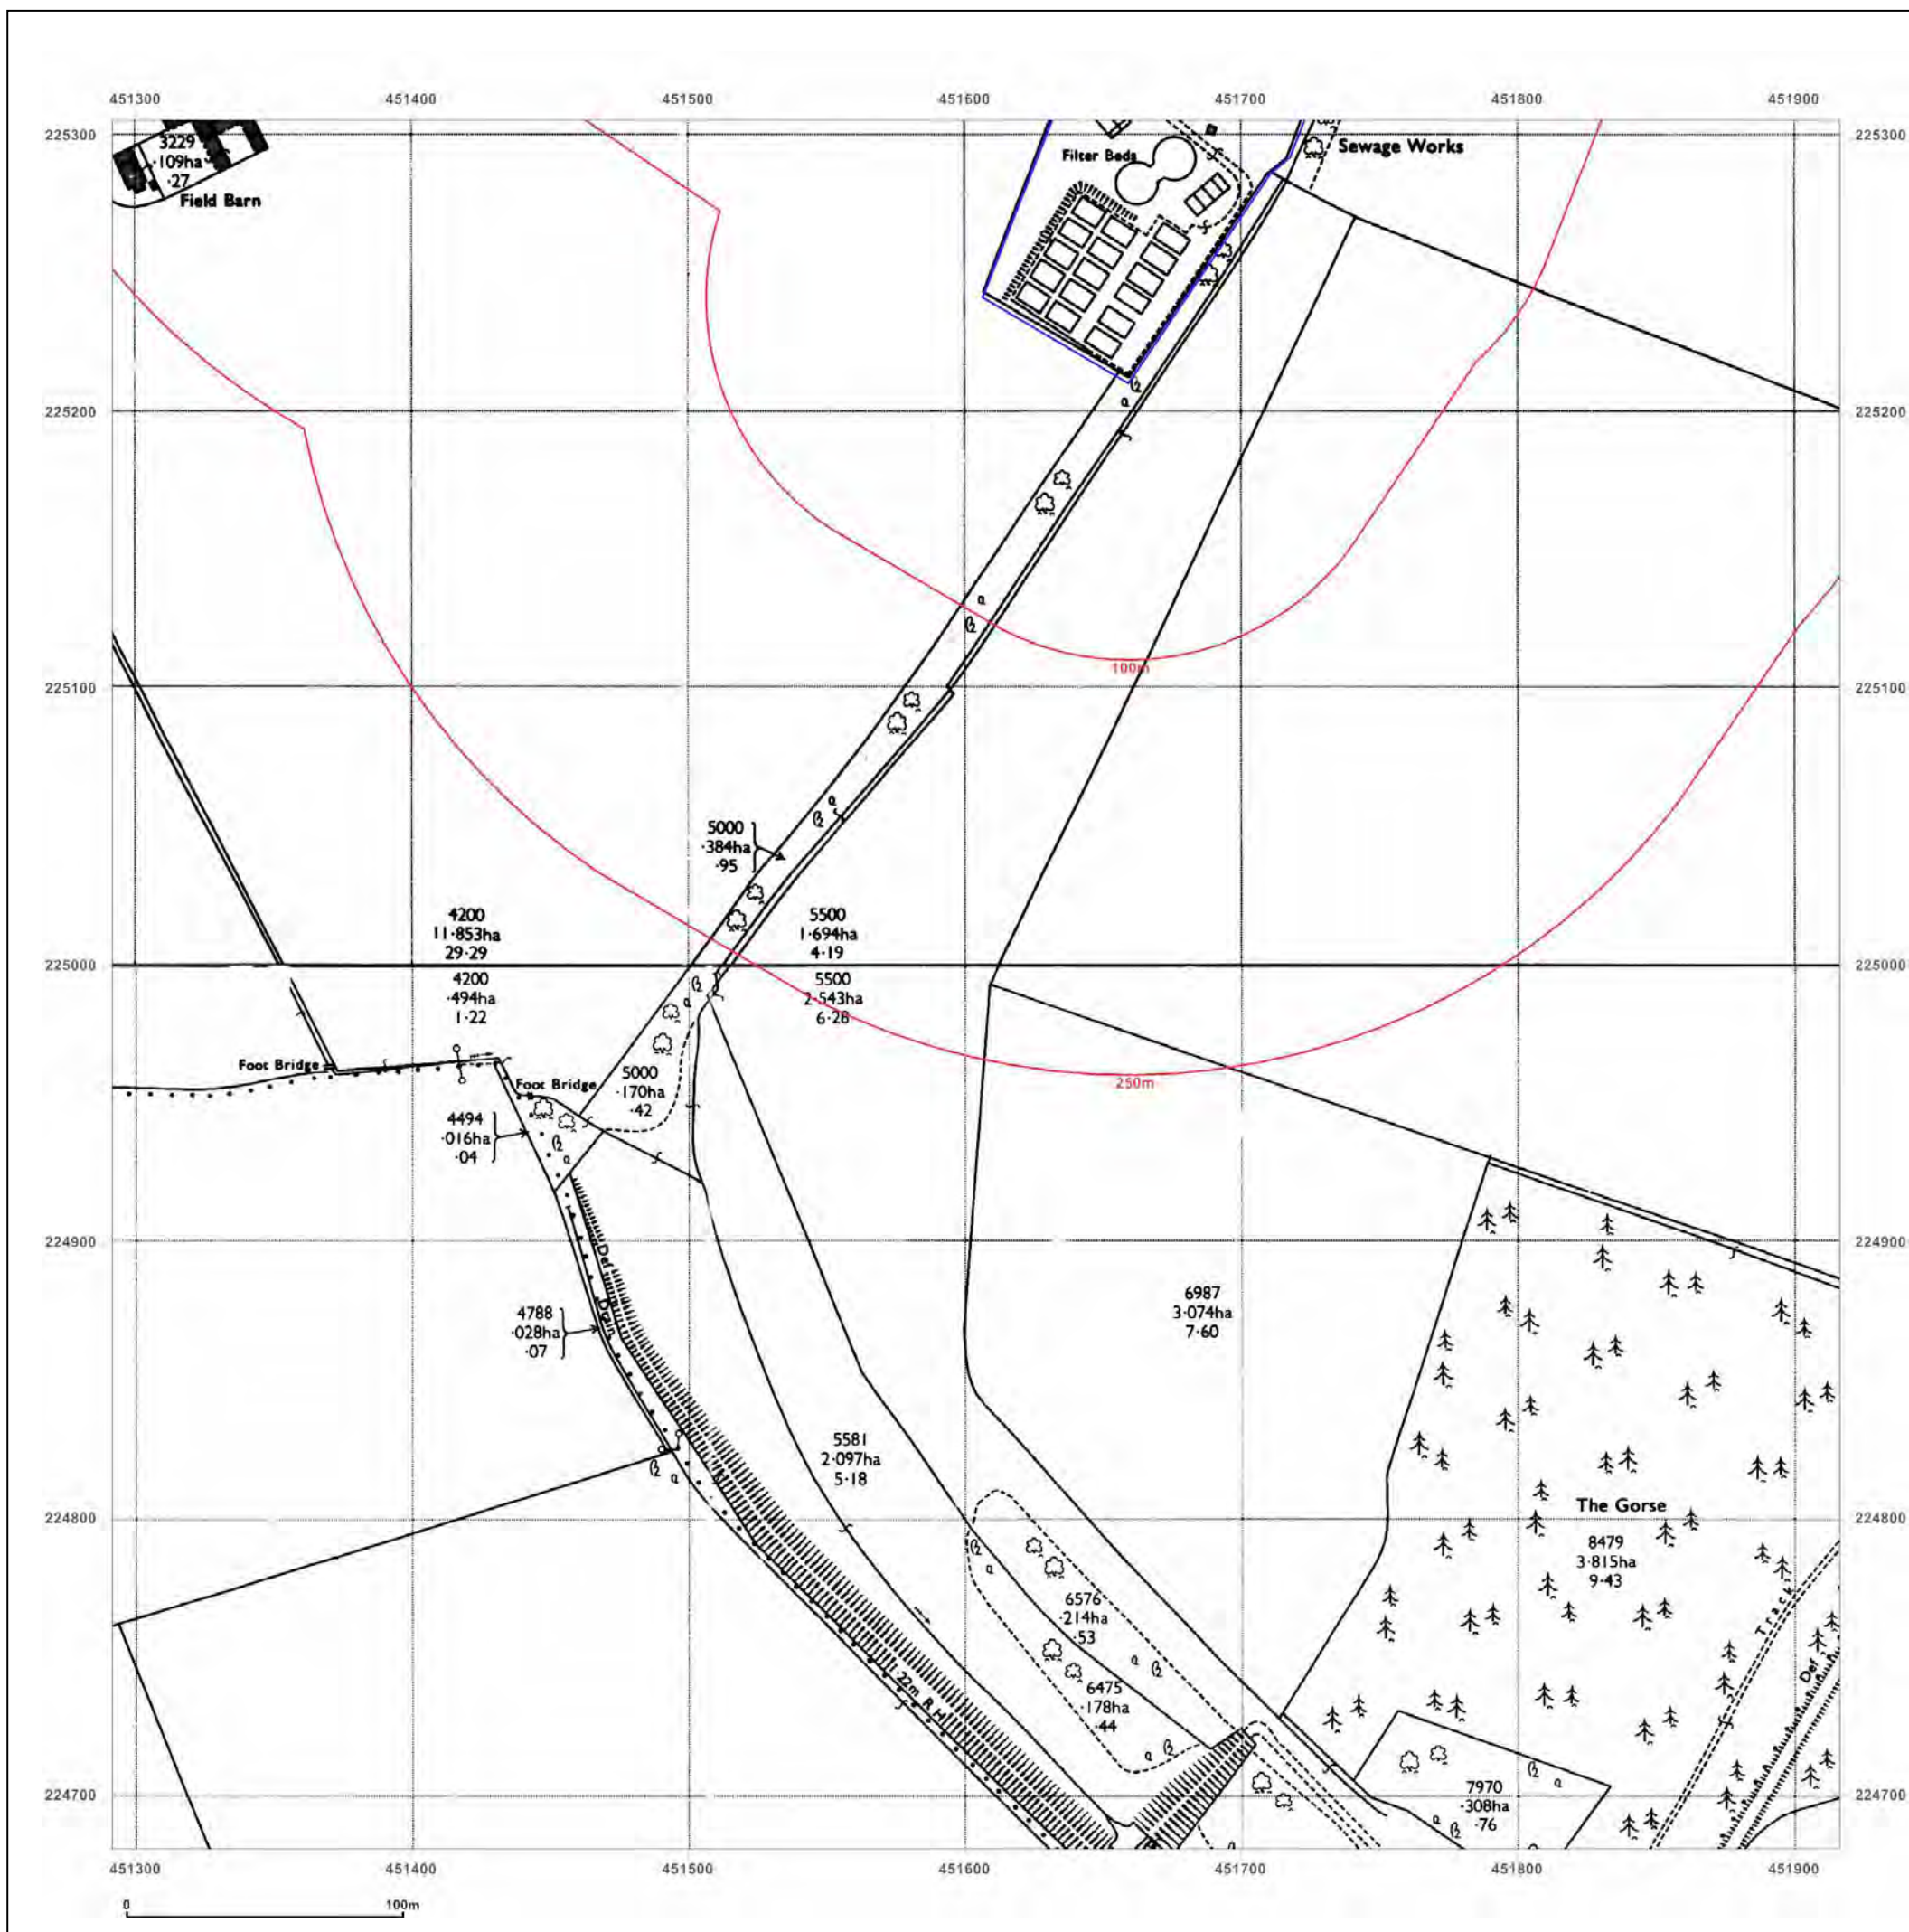

Site Details:

HEYFORD PARK HOUSE, 52
HEYFORD PARK, CAMP ROAD,
UPPER HEYFORD, OX25 5HD

Client Ref: Heyford_Park
Report Ref: GS-4227860_LS_4_1
Grid Ref: 451604, 224993

Map Name: National Grid

Map date: 1975-1976

Scale: 1:2,500

Printed at: 1:2,500

Surveyed N/A
Revised N/A
Edition N/A
Copyright 1975
Levelled N/A

Surveyed N/A
Revised N/A
Edition N/A
Copyright N/A
Levelled N/A

Produced by
Groundsure Insights
T: 08444 159000
E: info@groundsure.com
W: www.groundsure.com

© Crown copyright and database rights 2015 Ordnance Survey 100035207

Production date: 04 September 2017

To view map legend click here [Legend](#)