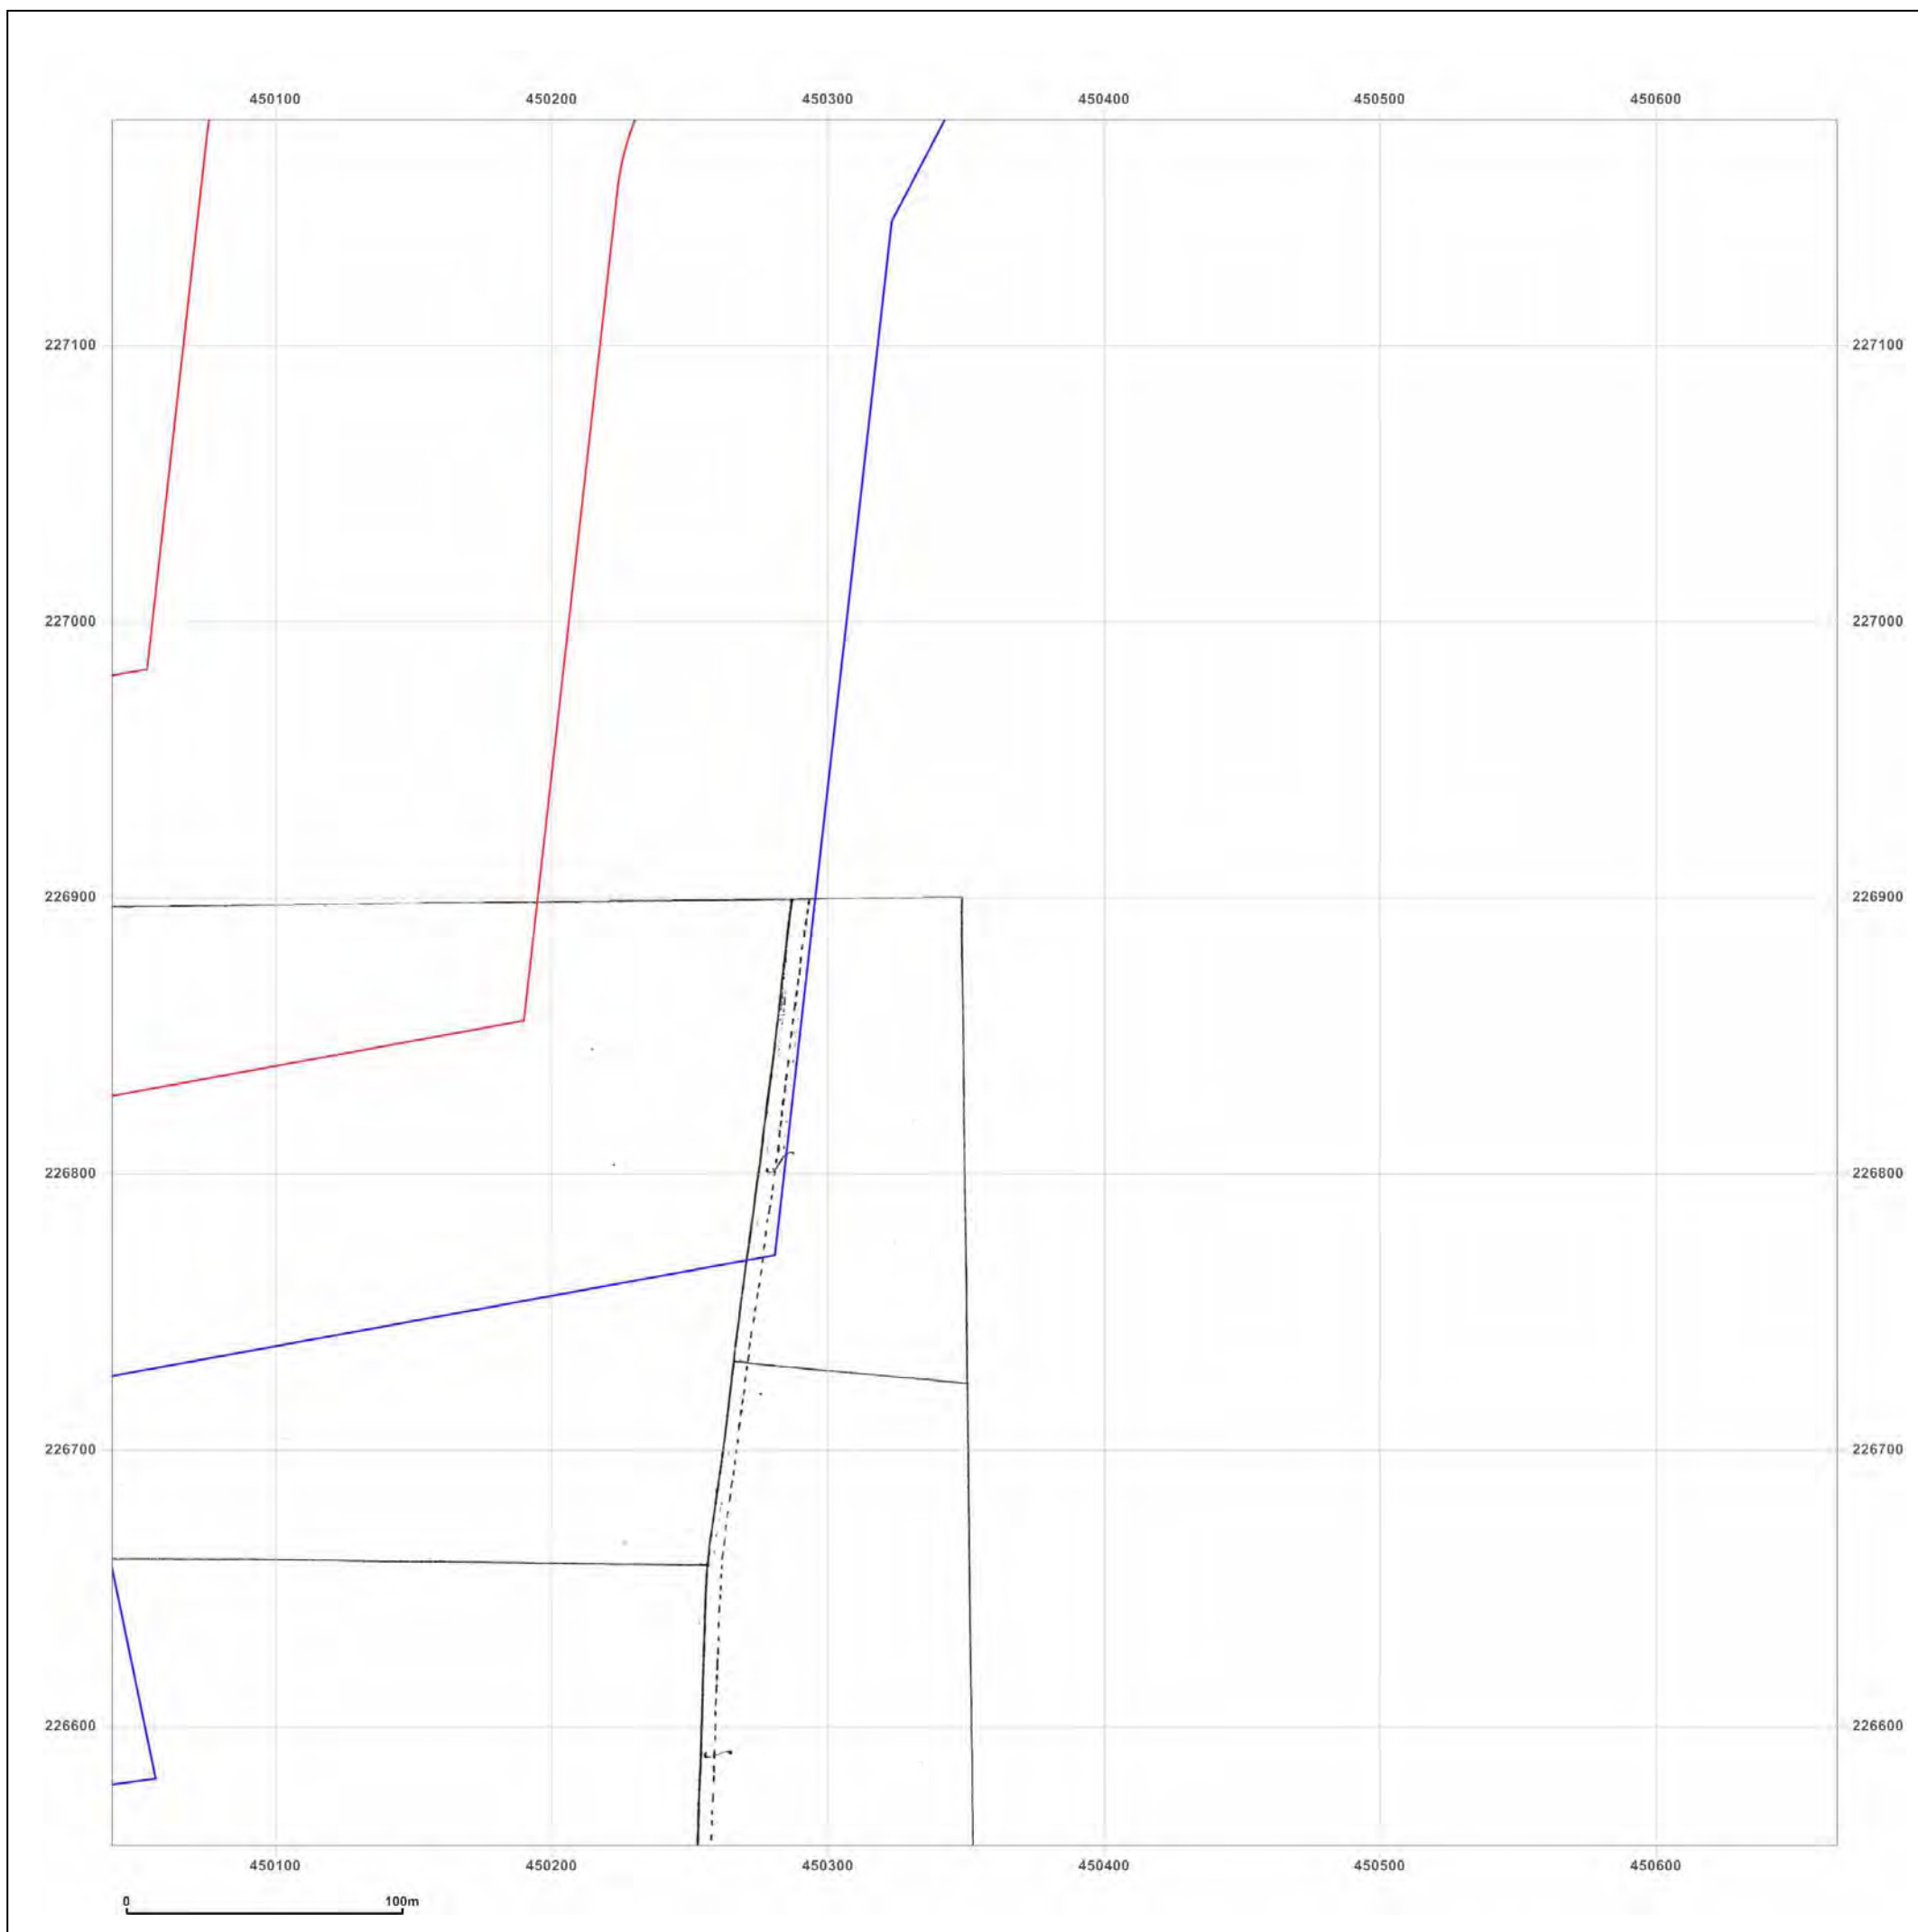

Site Details:

HEYFORD PARK HOUSE, 52
HEYFORD PARK, CAMP ROAD,
UPPER HEYFORD, OX25 5HD

Client Ref: Heyford_Park
Report Ref: GS-4227860_LS_2_4
Grid Ref: 450353, 226869

Map Name: County Series

Map date: 1875

Scale: 1:2,500

Printed at: 1:2,500

Surveyed N/A
Revised N/A
Edition 1875
Copyright N/A
Levelled N/A

Produced by
Groundsure Insights
T: 08444 159000
E: info@groundsure.com
W: www.groundsure.com

© Crown copyright and database rights 2015 Ordnance Survey 100035207

Production date: 04 September 2017

To view map legend click here [Legend](#)