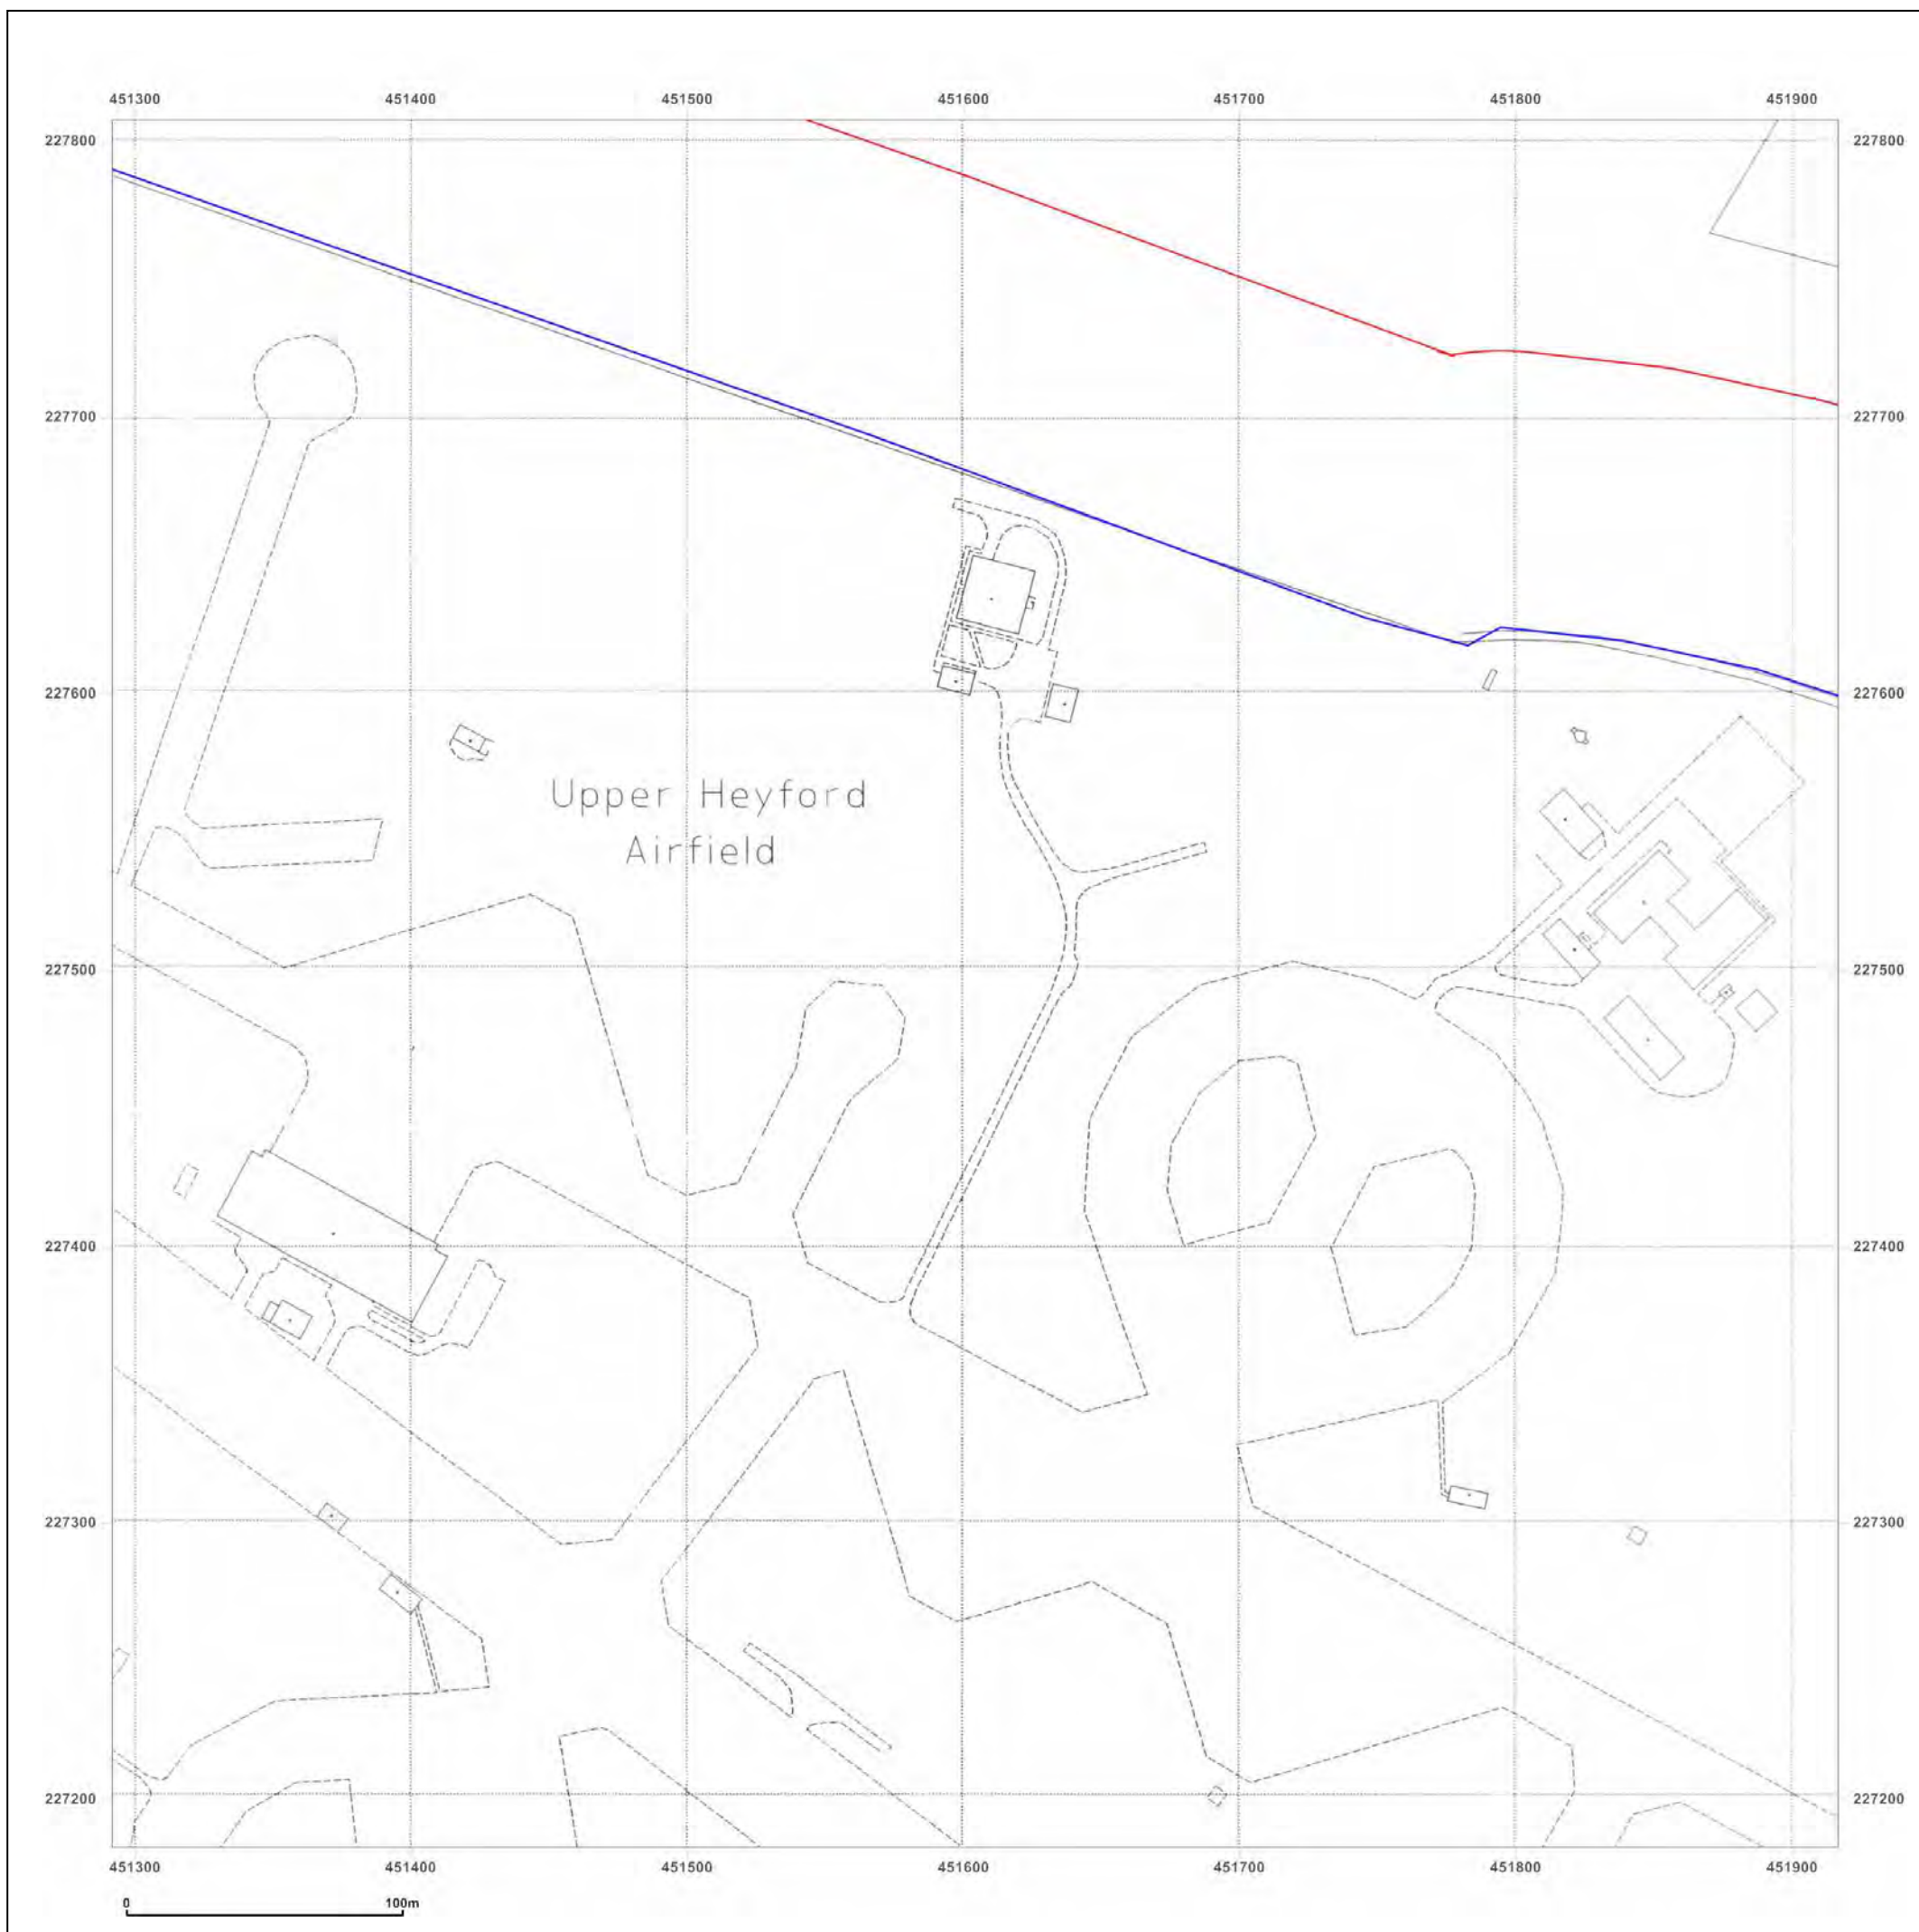

Site Details:

HEYFORD PARK HOUSE, 52
HEYFORD PARK, CAMP ROAD,
UPPER HEYFORD, OX25 5HD

Client Ref: Heyford_Park
Report Ref: GS-4227860_LS_4_5
Grid Ref: 451604, 227495

Map Name: National Grid

Map date: 1994

Scale: 1:2,500

Printed at: 1:2,500

Surveyed 1994
Revised 1994
Edition N/A
Copyright N/A
Levelled N/A

Produced by
Groundsure Insights
T: 08444 159000
E: info@groundsure.com
W: www.groundsure.com

© Crown copyright and database rights 2015 Ordnance Survey 100035207

Production date: 04 September 2017

To view map legend click here [Legend](#)