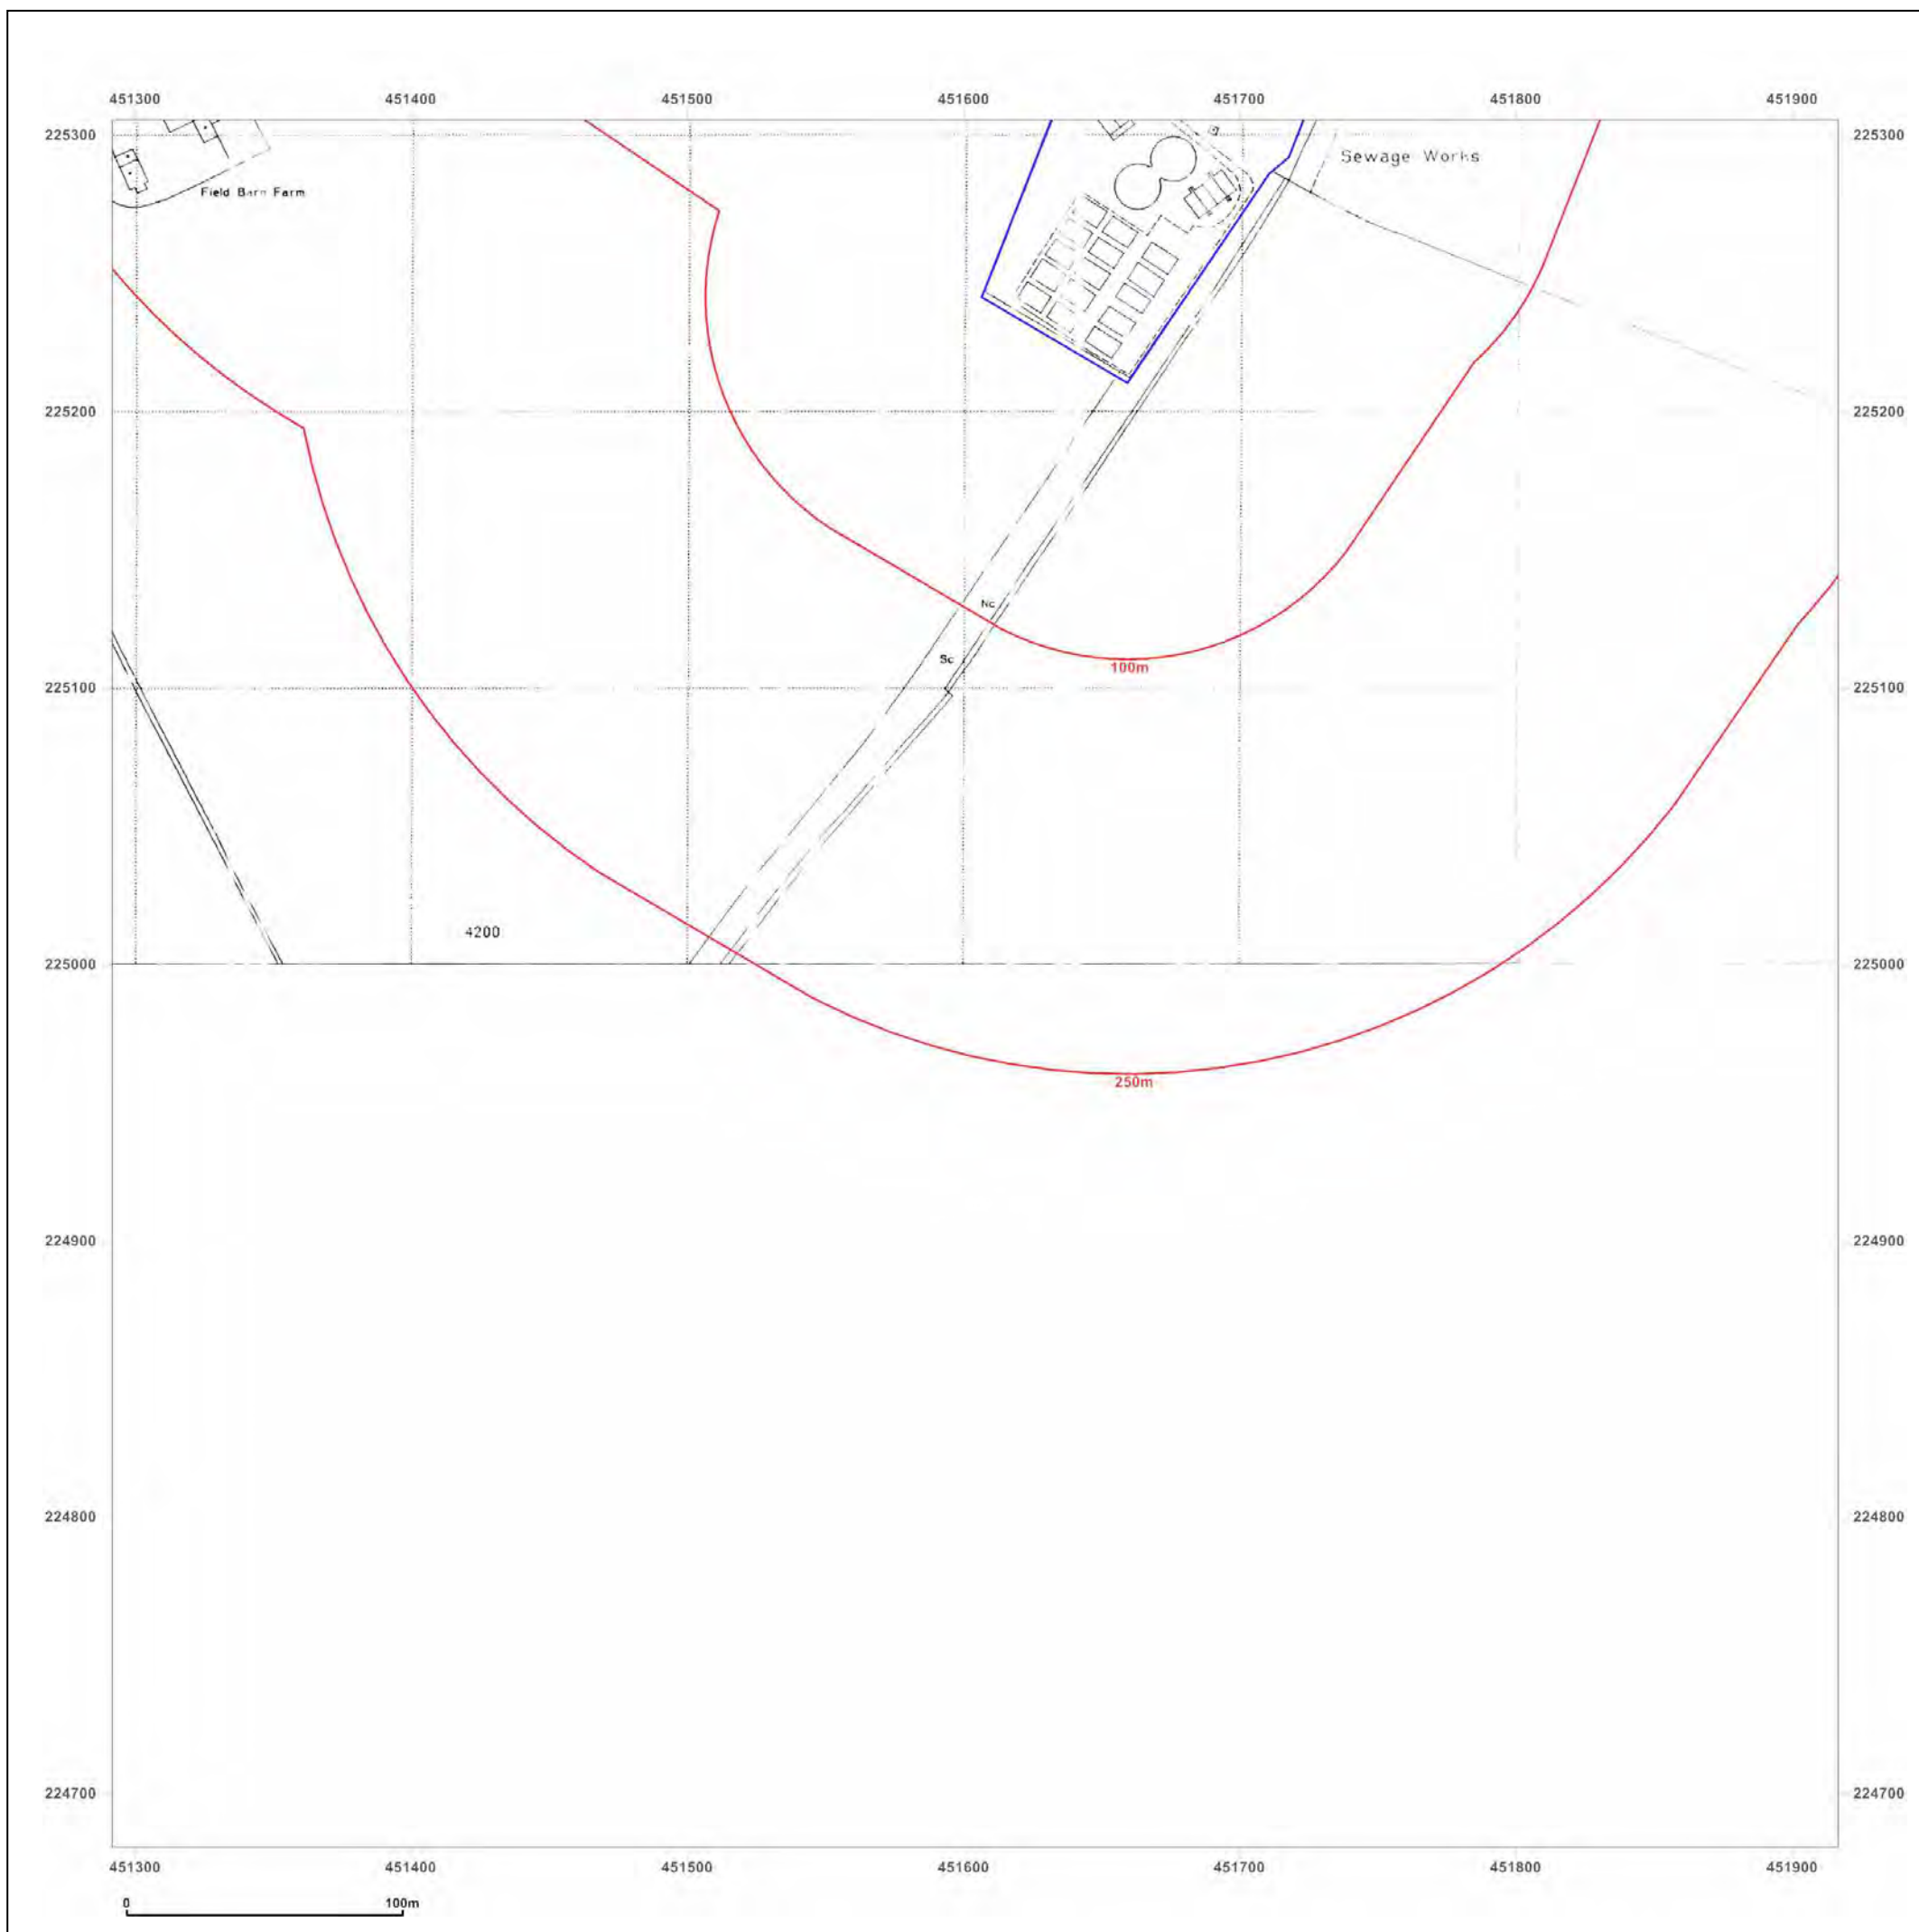

Produced by
Groundsure Insights
T: 08444 159000
E: info@groundsure.com
W: www.groundsure.com

© Crown copyright and database rights 2015 Ordnance Survey 100035207

Production date: 04 September 2017

To view map legend click here [Legend](#)