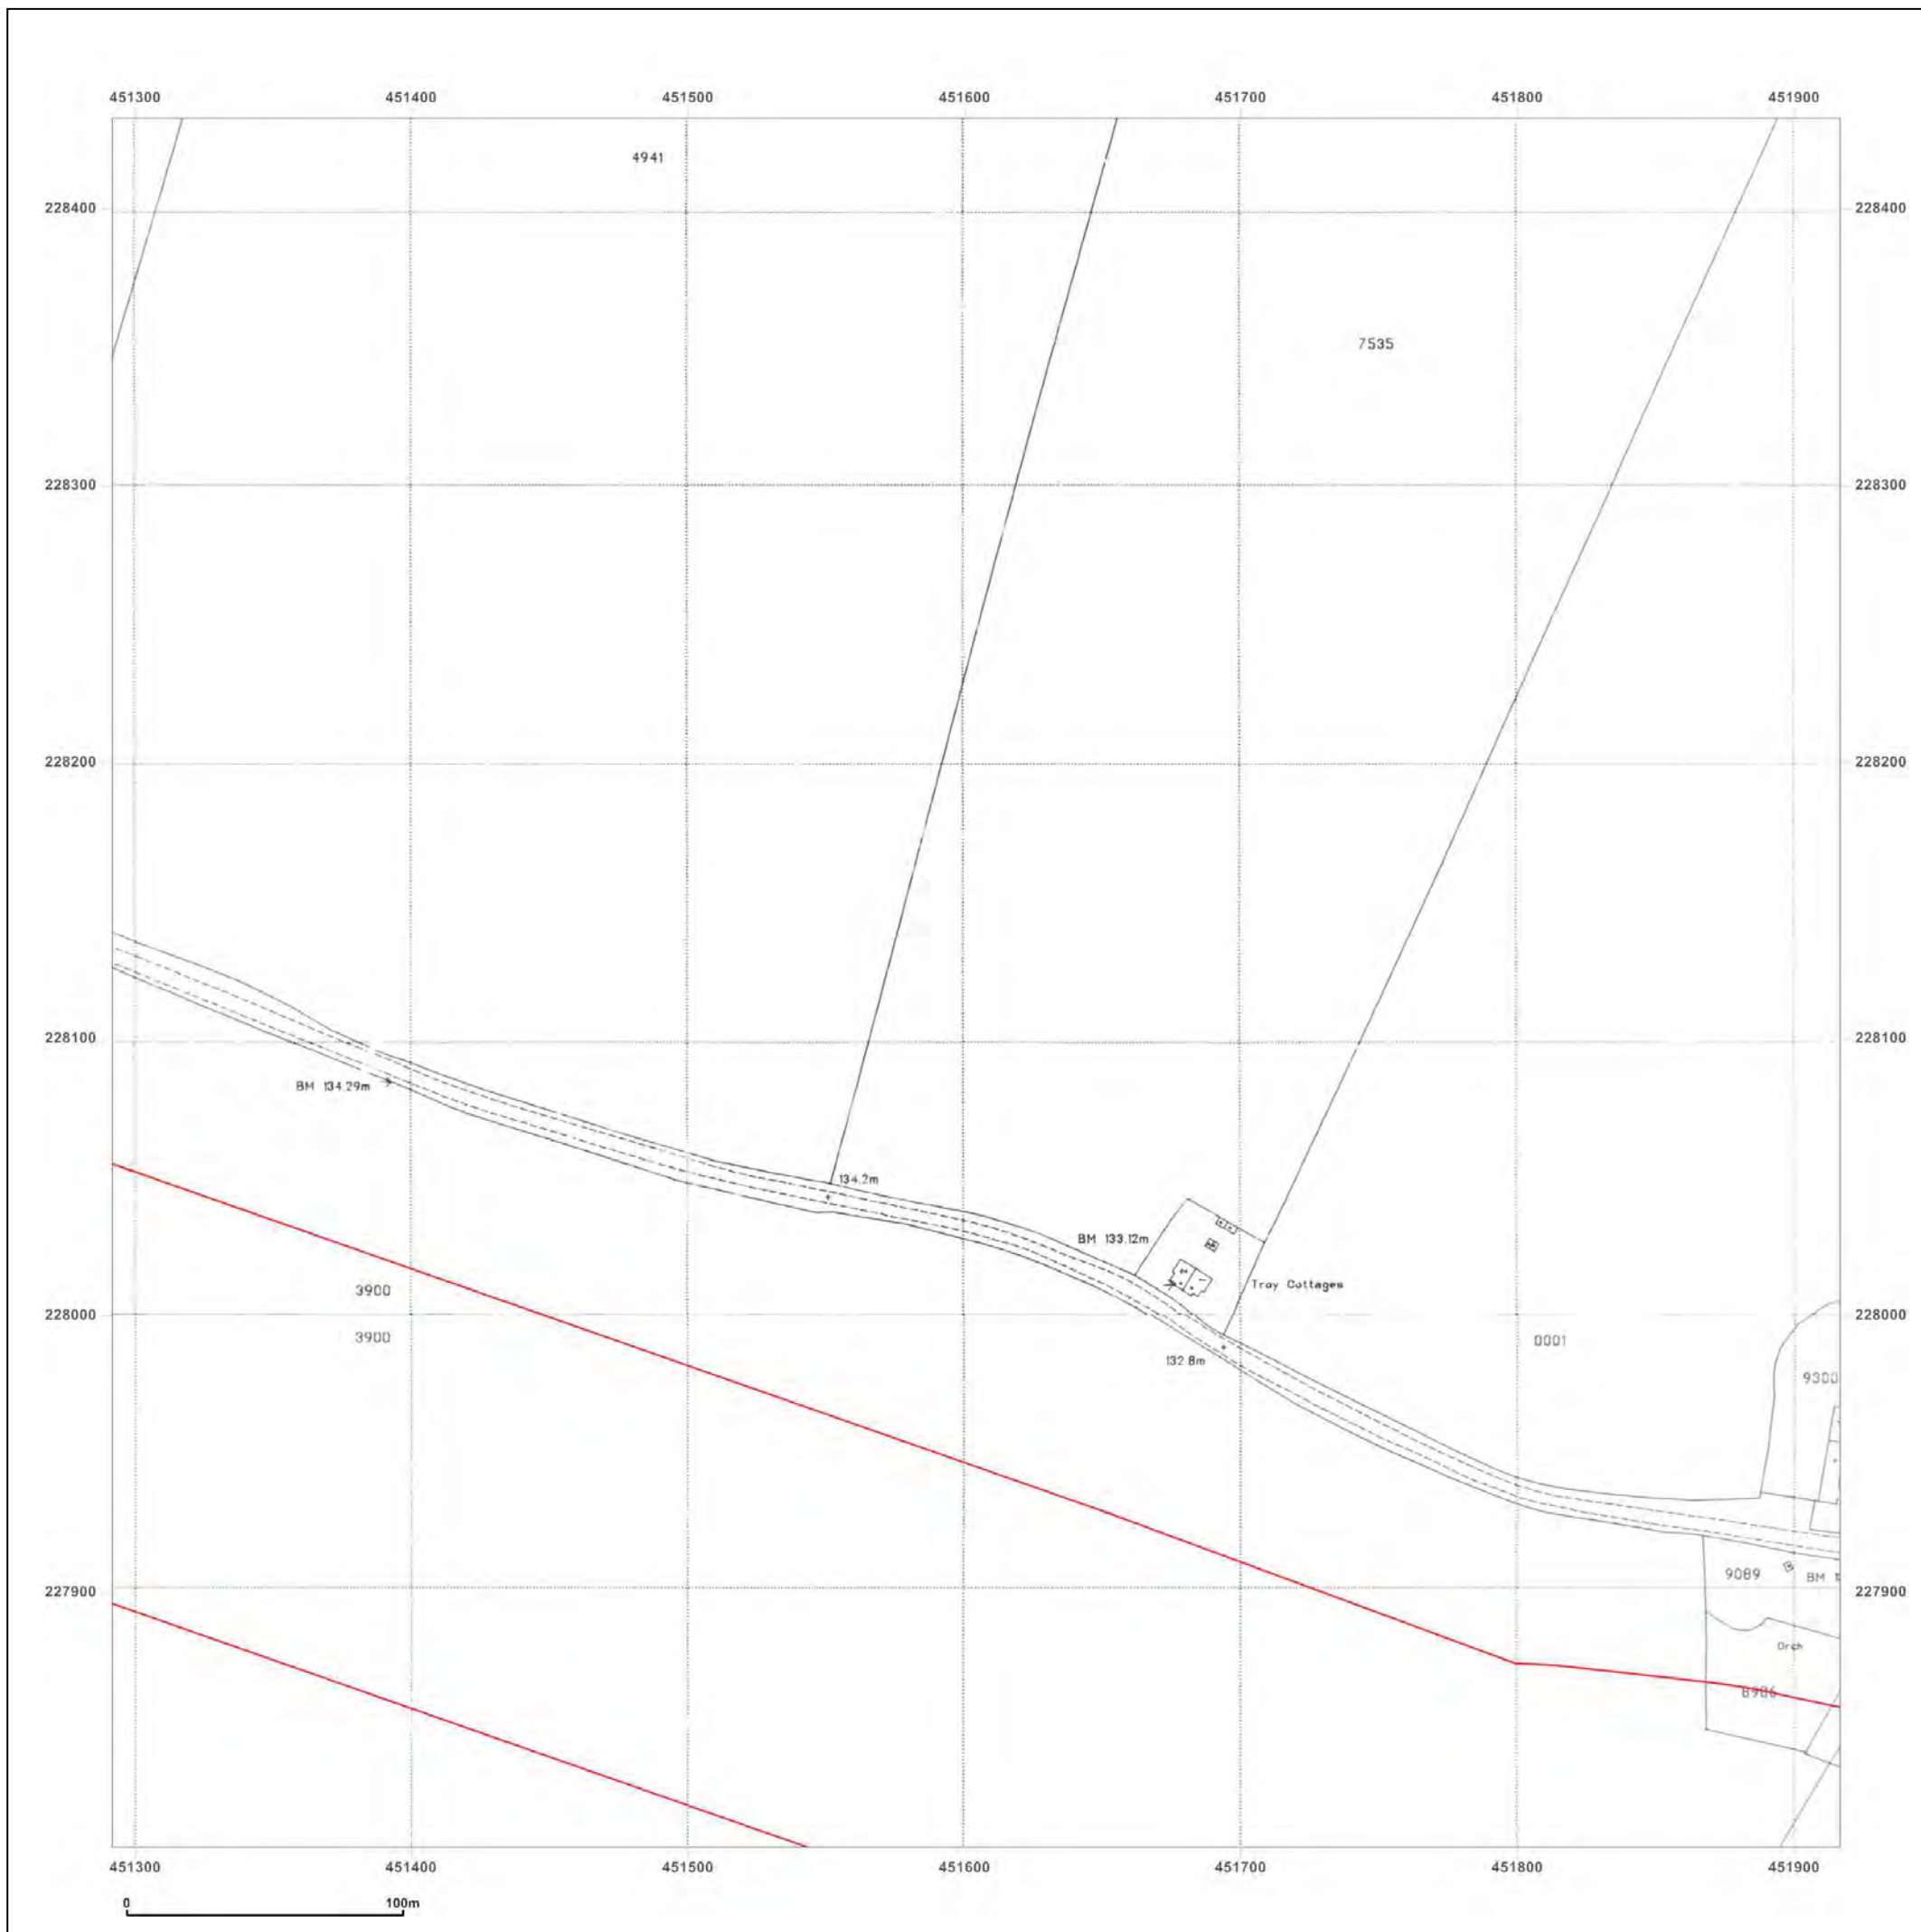

Site Details:

HEYFORD PARK HOUSE, 52
HEYFORD PARK, CAMP ROAD,
UPPER HEYFORD, OX25 5HD

Client Ref: Heyford_Park
Report Ref: GS-4227860_LS_4_6
Grid Ref: 451604, 228120

Map Name: National Grid

Map date: 1994

Scale: 1:2,500

Printed at: 1:2,500

Surveyed 1994
Revised 1994
Edition N/A
Copyright N/A
Levelled N/A

Surveyed 1994
Revised 1994
Edition N/A
Copyright N/A
Levelled N/A

Produced by
Groundsure Insights
T: 08444 159000
E: info@groundsure.com
W: www.groundsure.com

© Crown copyright and database rights 2015 Ordnance Survey 100035207

Production date: 04 September 2017

To view map legend click here [Legend](#)