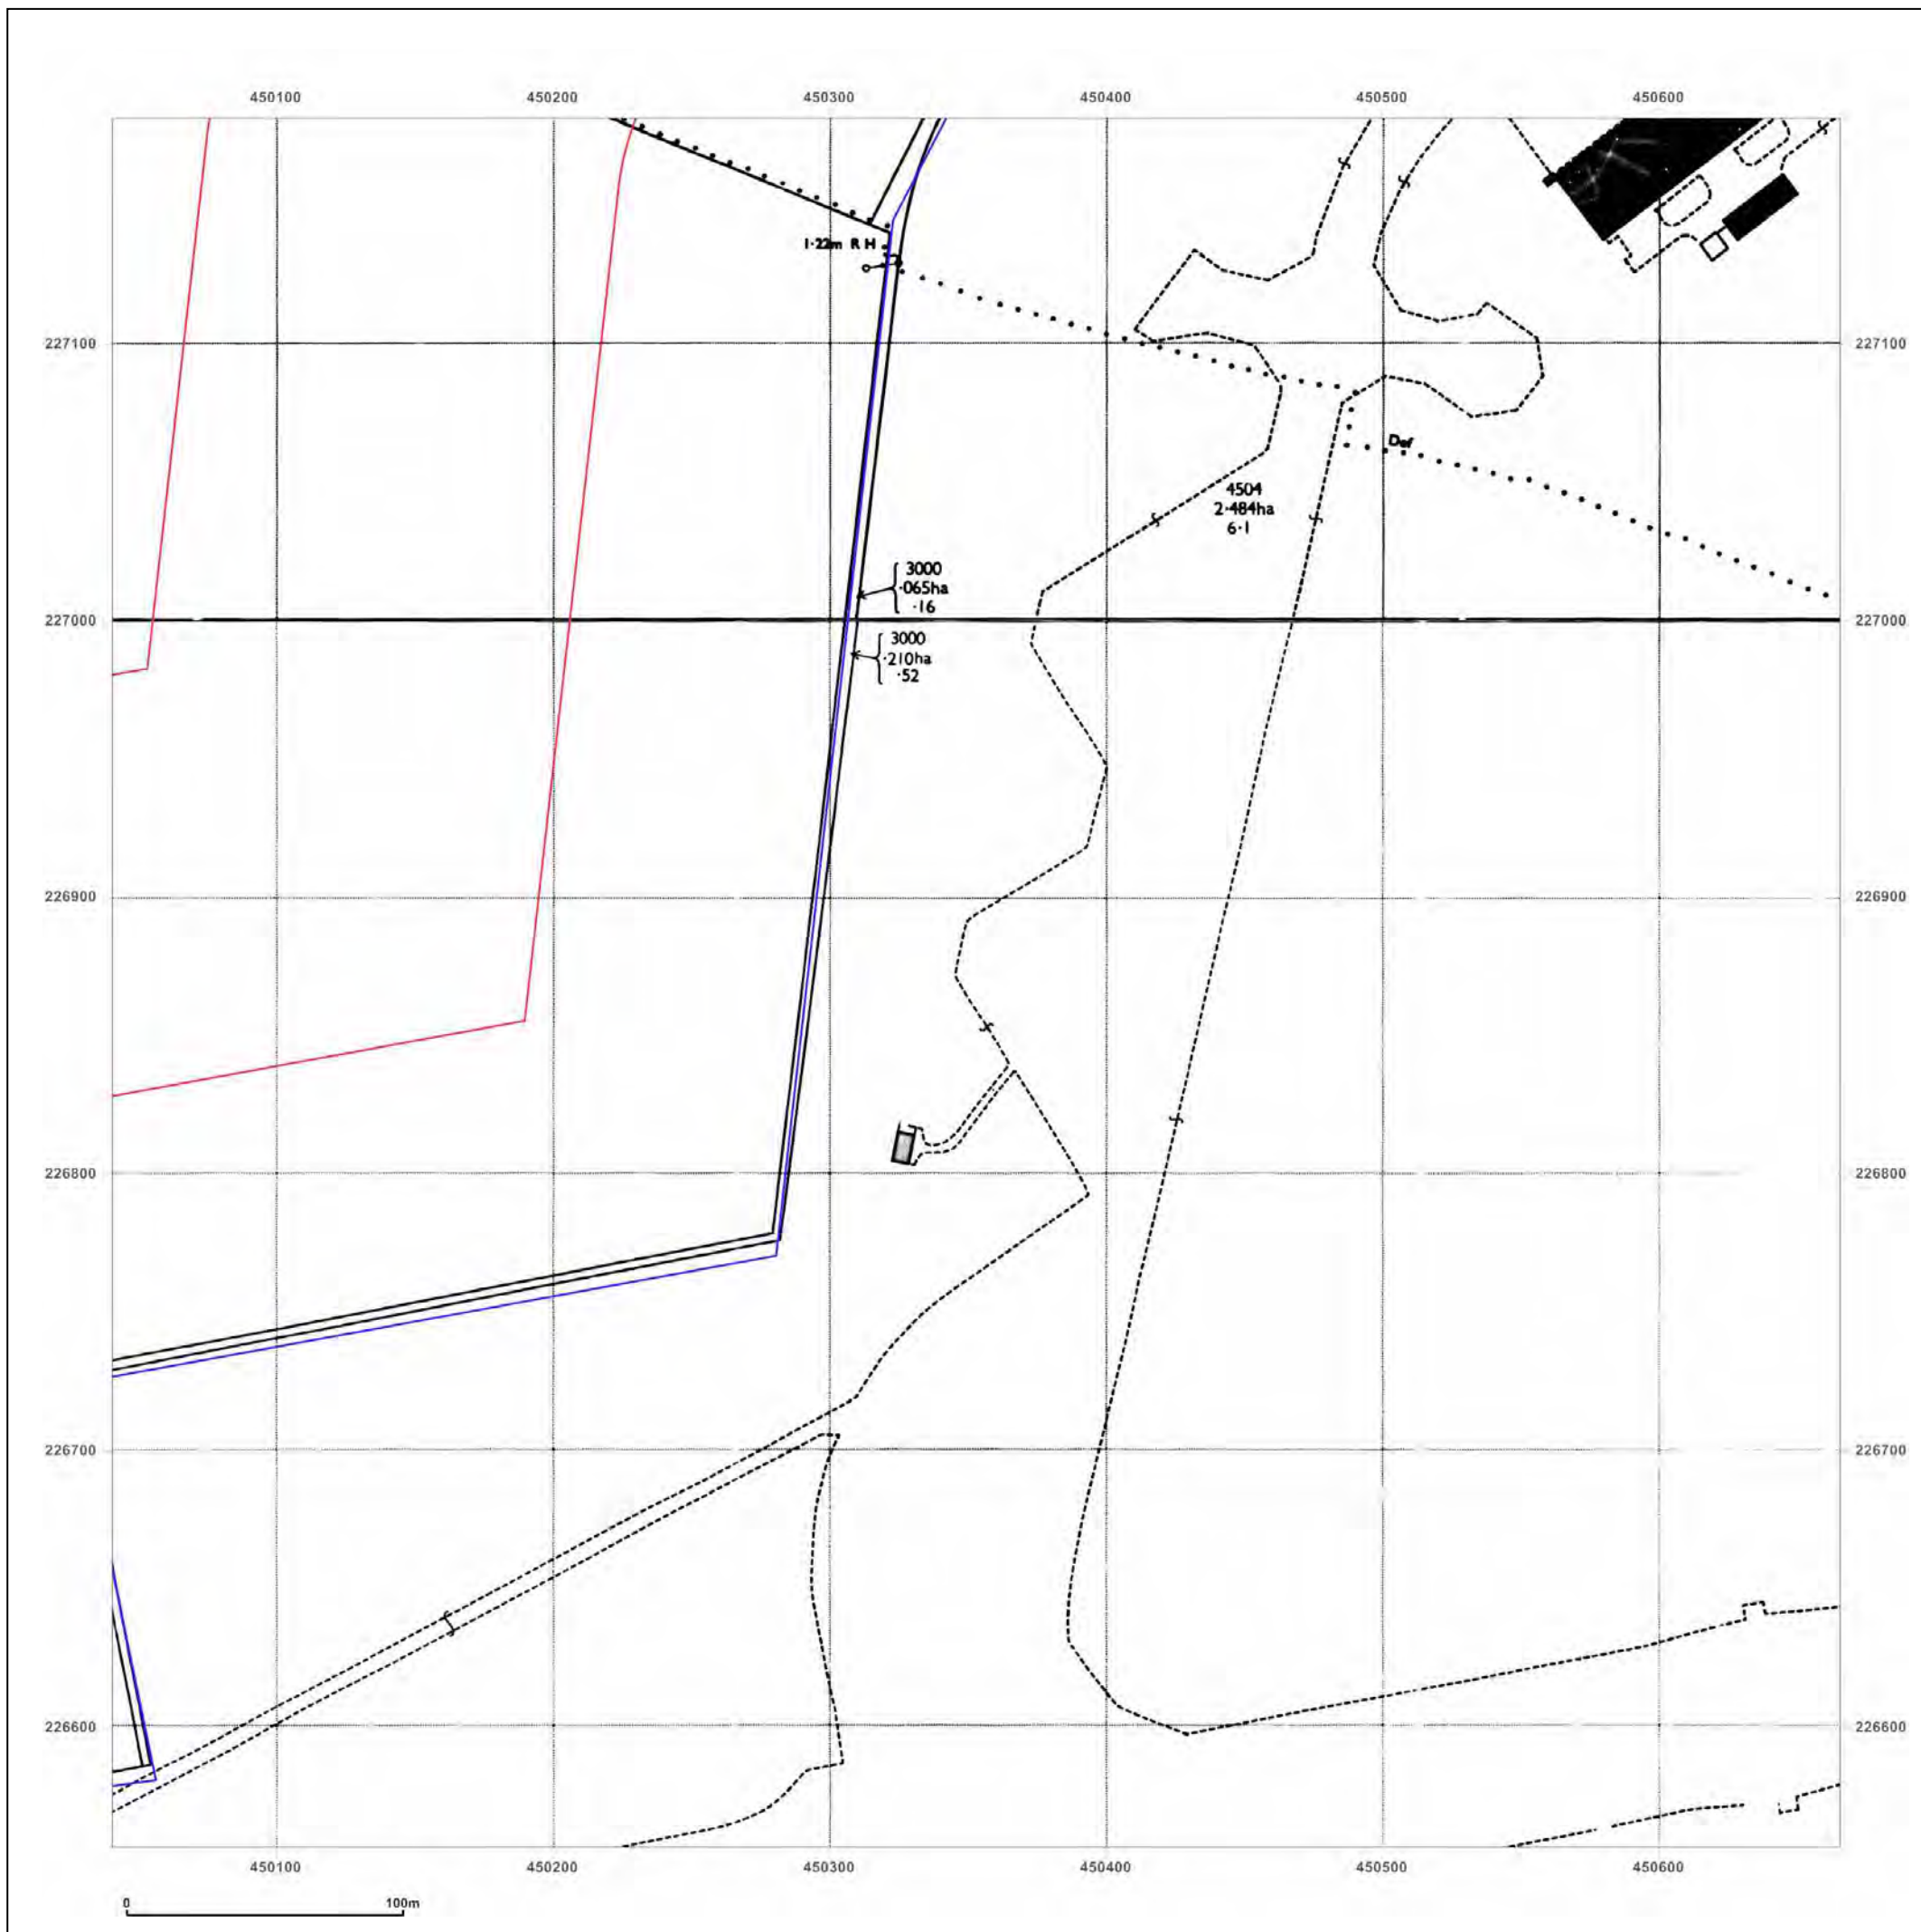

Site Details:

HEYFORD PARK HOUSE, 52
HEYFORD PARK, CAMP ROAD,
UPPER HEYFORD, OX25 5HD

Client Ref: Heyford_Park
Report Ref: GS-4227860_LS_2_4
Grid Ref: 450353, 226869

Map Name: National Grid

Map date: 1976

Scale: 1:2,500

Printed at: 1:2,500

Surveyed N/A
Revised N/A
Edition N/A
Copyright N/A
Levelled N/A

Surveyed N/A
Revised N/A
Edition N/A
Copyright 1976
Levelled N/A

Produced by
Groundsure Insights
T: 08444 159000
E: info@groundsure.com
W: www.groundsure.com

© Crown copyright and database rights 2015 Ordnance Survey 100035207

Production date: 04 September 2017

To view map legend click here [Legend](#)