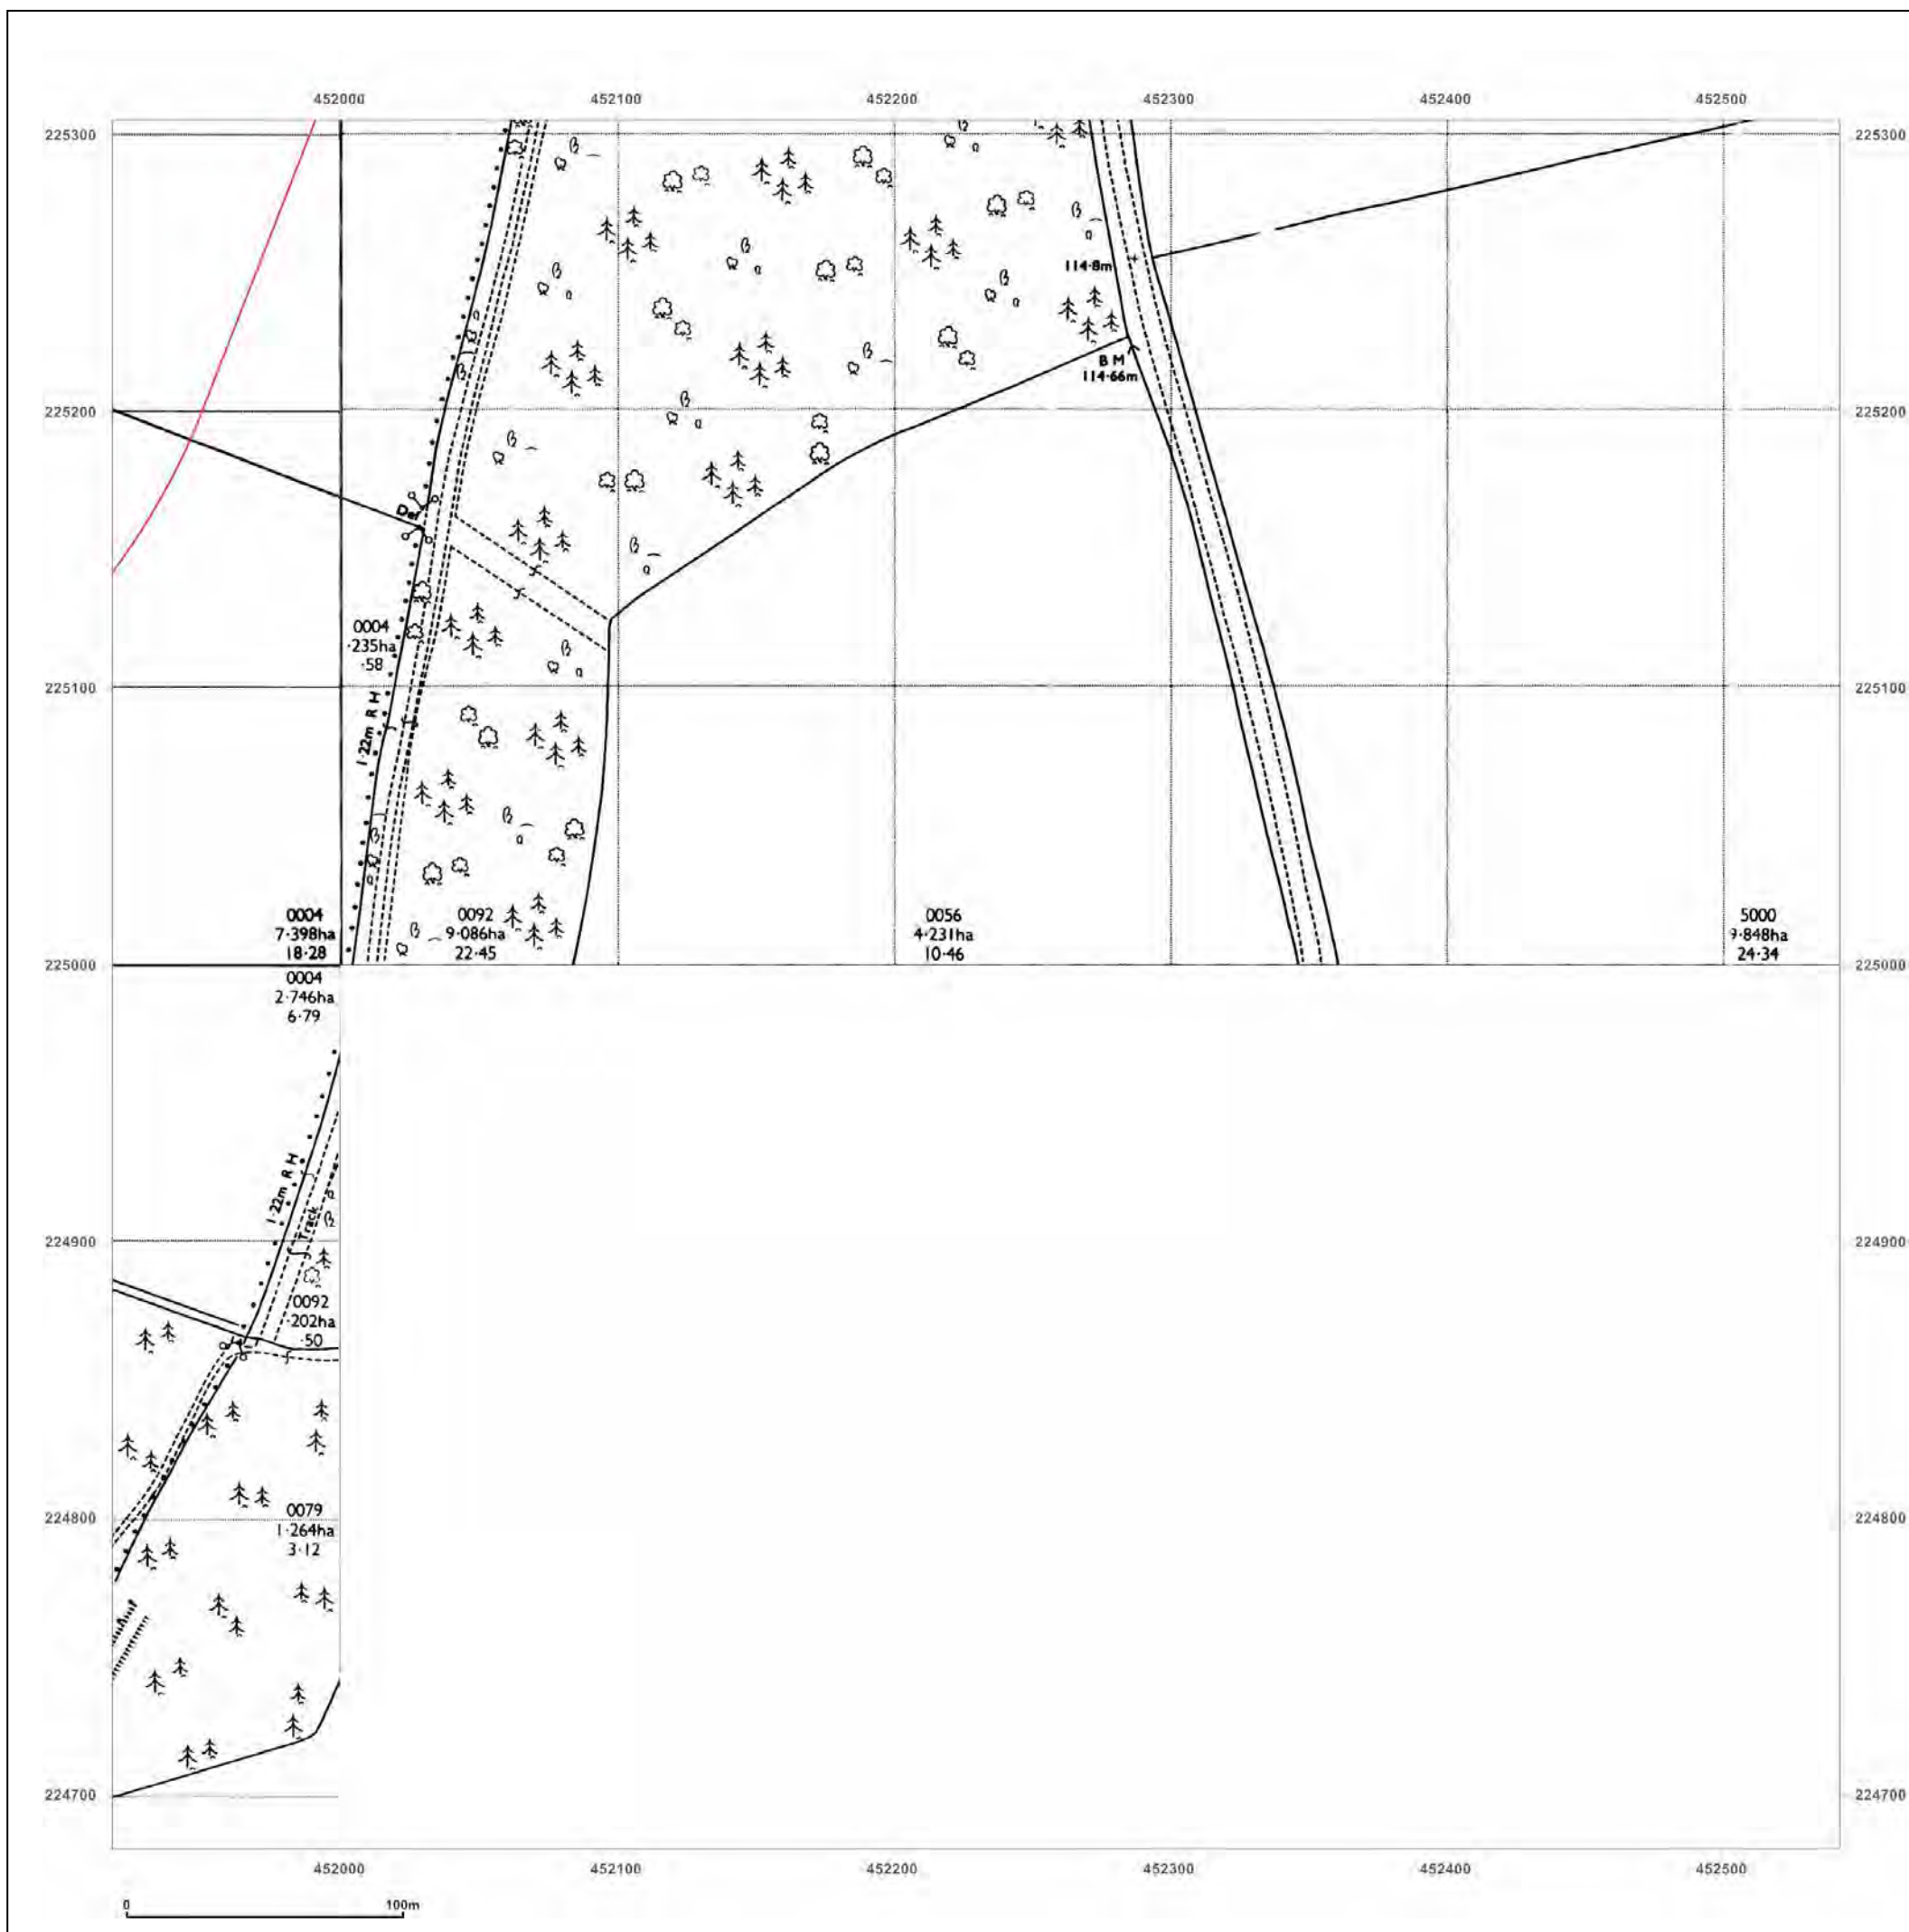

© Crown copyright and database rights 2015 Ordnance Survey 100035207

Production date: 04 September 2017

To view map legend click here [Legend](#)

Site Details:

HEYFORD PARK HOUSE, 52
HEYFORD PARK, CAMP ROAD,
UPPER HEYFORD, OX25 5HD