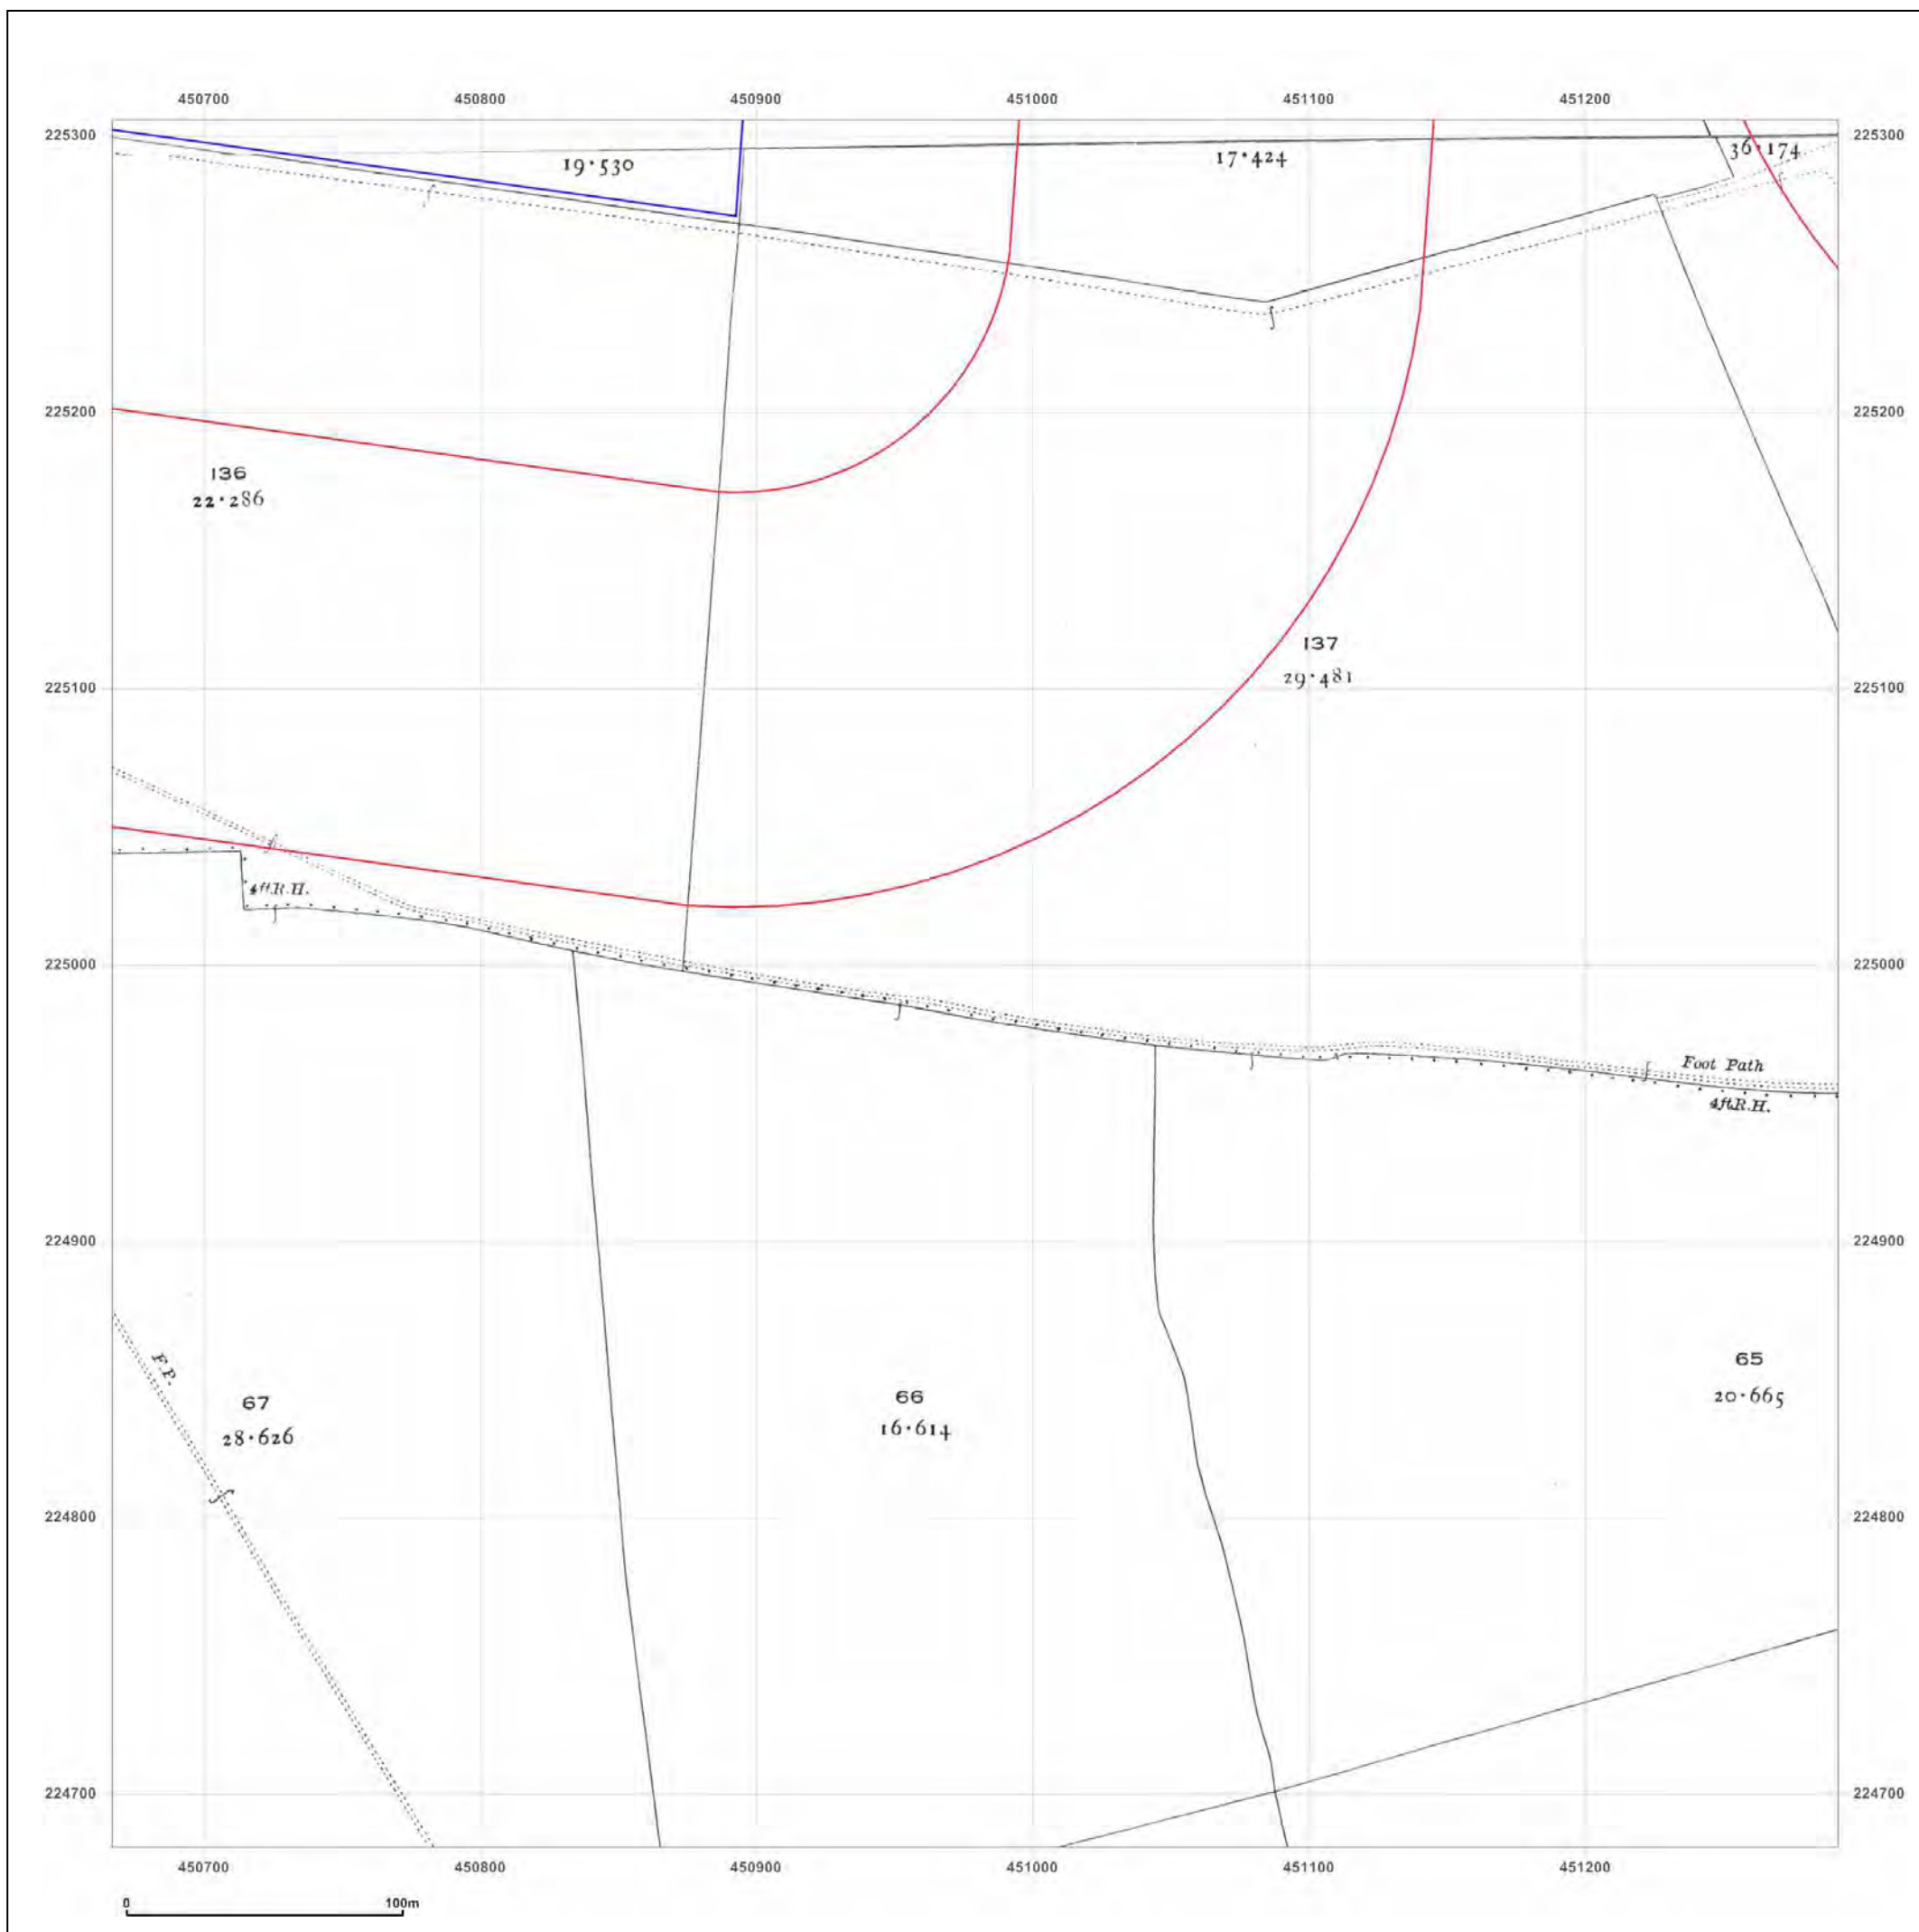

Production date: 04 September 2017

To view map legend click here [Legend](#)

Site Details:

HEYFORD PARK HOUSE, 52
HEYFORD PARK, CAMP ROAD,
UPPER HEYFORD, OX25 5HD

Client Ref: Heyford_Park
Report Ref: GS-4227860_LS_3_1
Grid Ref: 450979, 224993