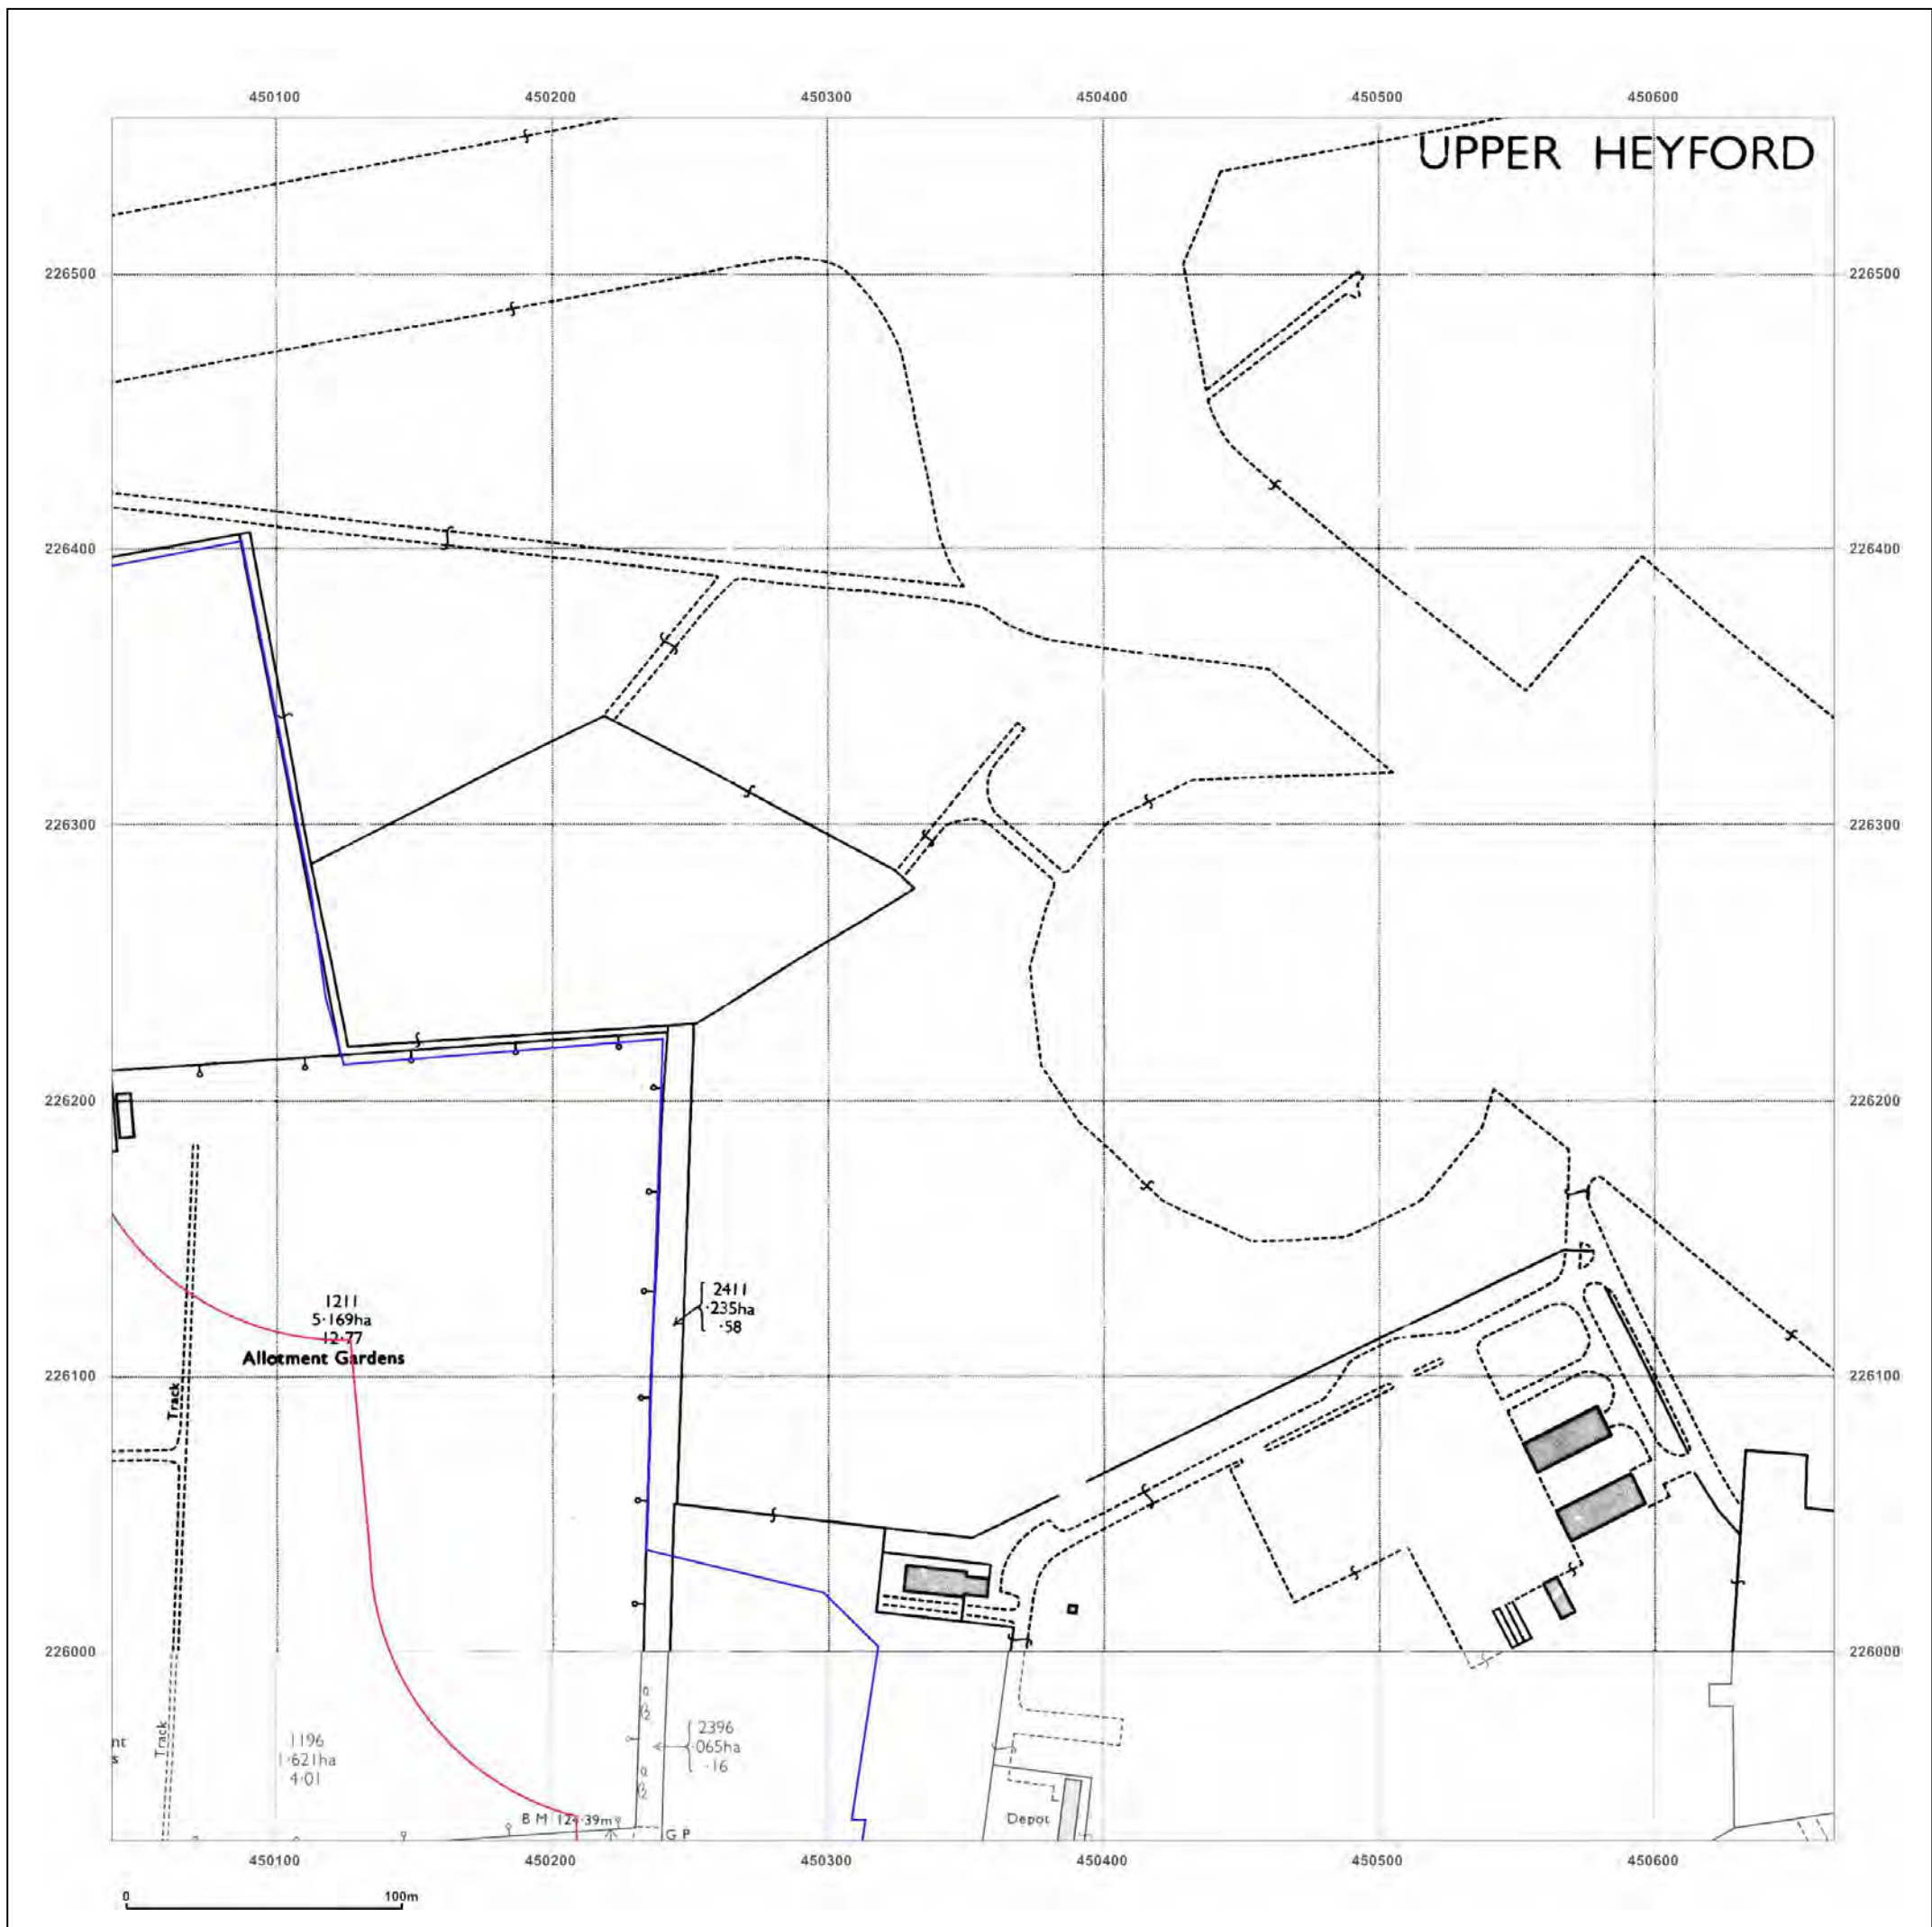

Site Details:

HEYFORD PARK HOUSE, 52
HEYFORD PARK, CAMP ROAD,
UPPER HEYFORD, OX25 5HD

Client Ref: Heyford_Park
Report Ref: GS-4227860_LS_2_3
Grid Ref: 450353, 226244

Map Name: National Grid

Map date: 1975-1976

Scale: 1:2,500

Printed at: 1:2,500

Surveyed N/A
Revised N/A
Edition N/A
Copyright 1976
Levelled N/A

Surveyed 1975
Revised 1975
Edition N/A
Copyright 1975
Levelled 1971

Produced by
Groundsure Insights
T: 08444 159000
E: info@groundsure.com
W: www.groundsure.com

© Crown copyright and database rights 2015 Ordnance Survey 100035207

Production date: 04 September 2017

To view map legend click here [Legend](#)