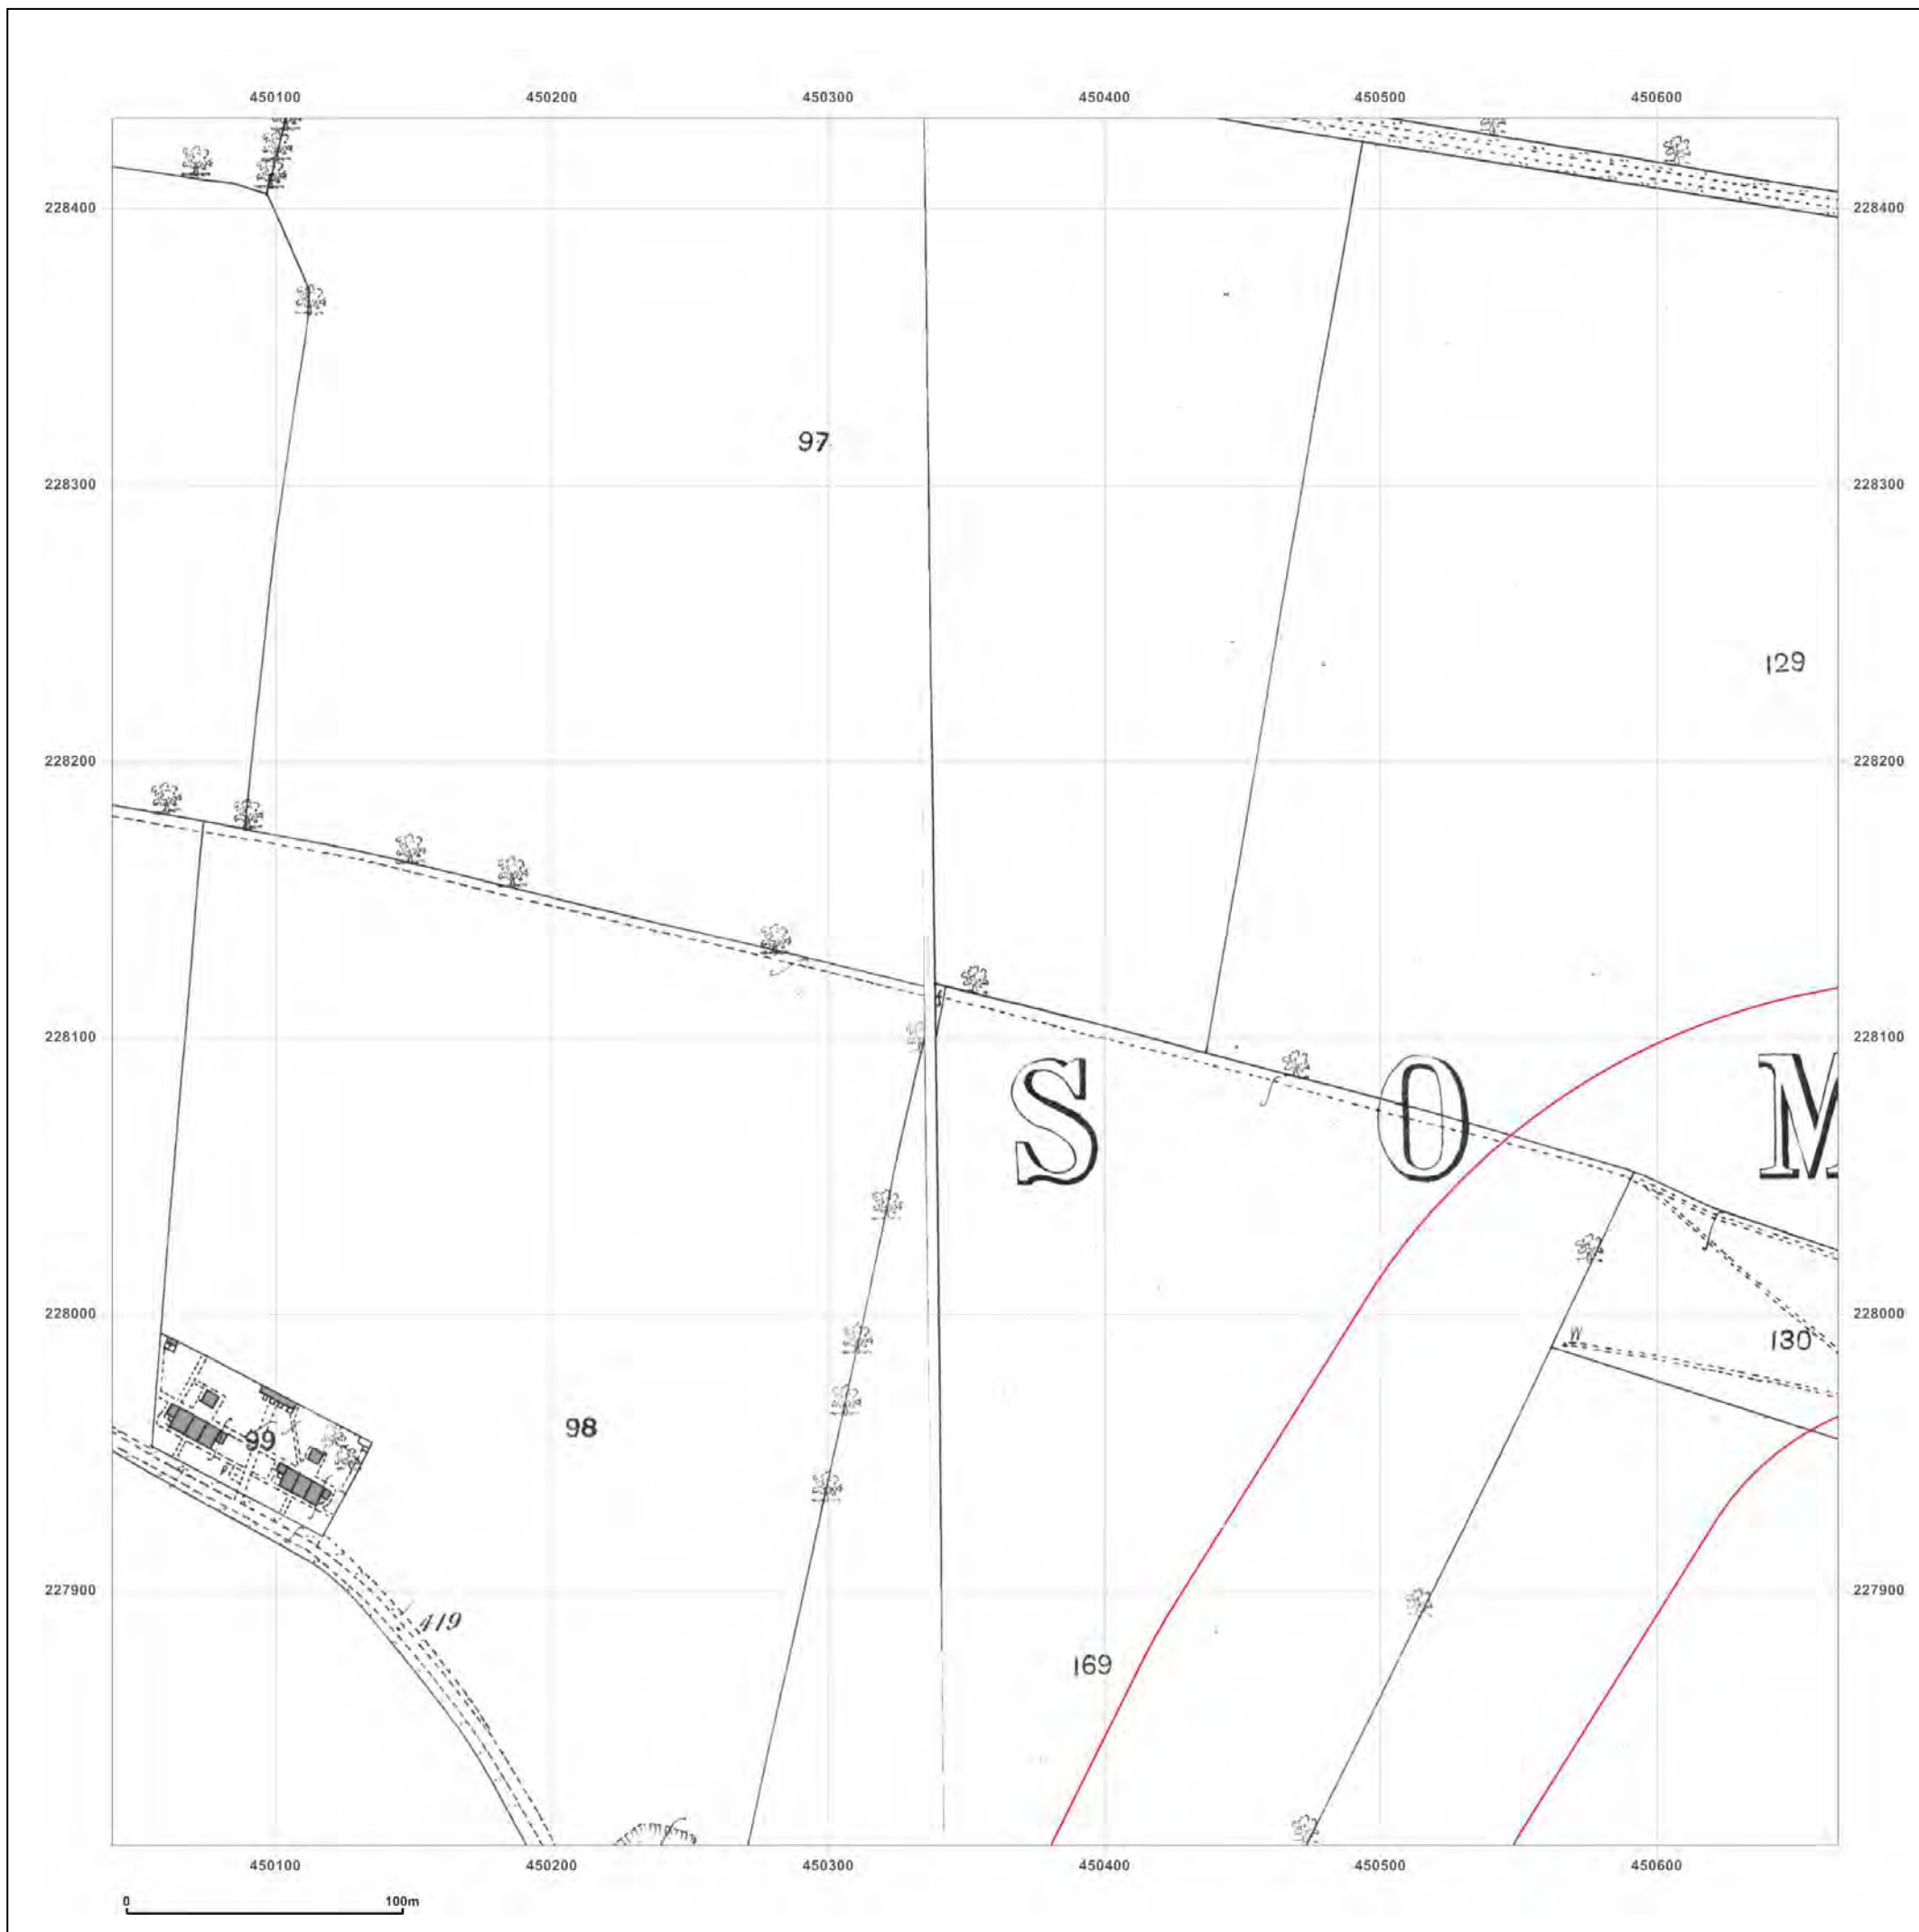

Site Details:

HEYFORD PARK HOUSE, 52
HEYFORD PARK, CAMP ROAD,
UPPER HEYFORD, OX25 5HD

Client Ref: Heyford_Park
Report Ref: GS-4227860_LS_2_6
Grid Ref: 450353, 228120

Map Name: County Series

Map date: 1881

Scale: 1:2,500

Printed at: 1:2,500

Surveyed 1881
Revised 1881
Edition N/A
Copyright N/A
Levelled N/A

Surveyed 1881
Revised 1881
Edition N/A
Copyright N/A
Levelled N/A

Produced by
Groundsure Insights
T: 08444 159000
E: info@groundsure.com
W: www.groundsure.com

© Crown copyright and database rights 2015 Ordnance Survey 100035207

Production date: 04 September 2017

To view map legend click here [Legend](#)