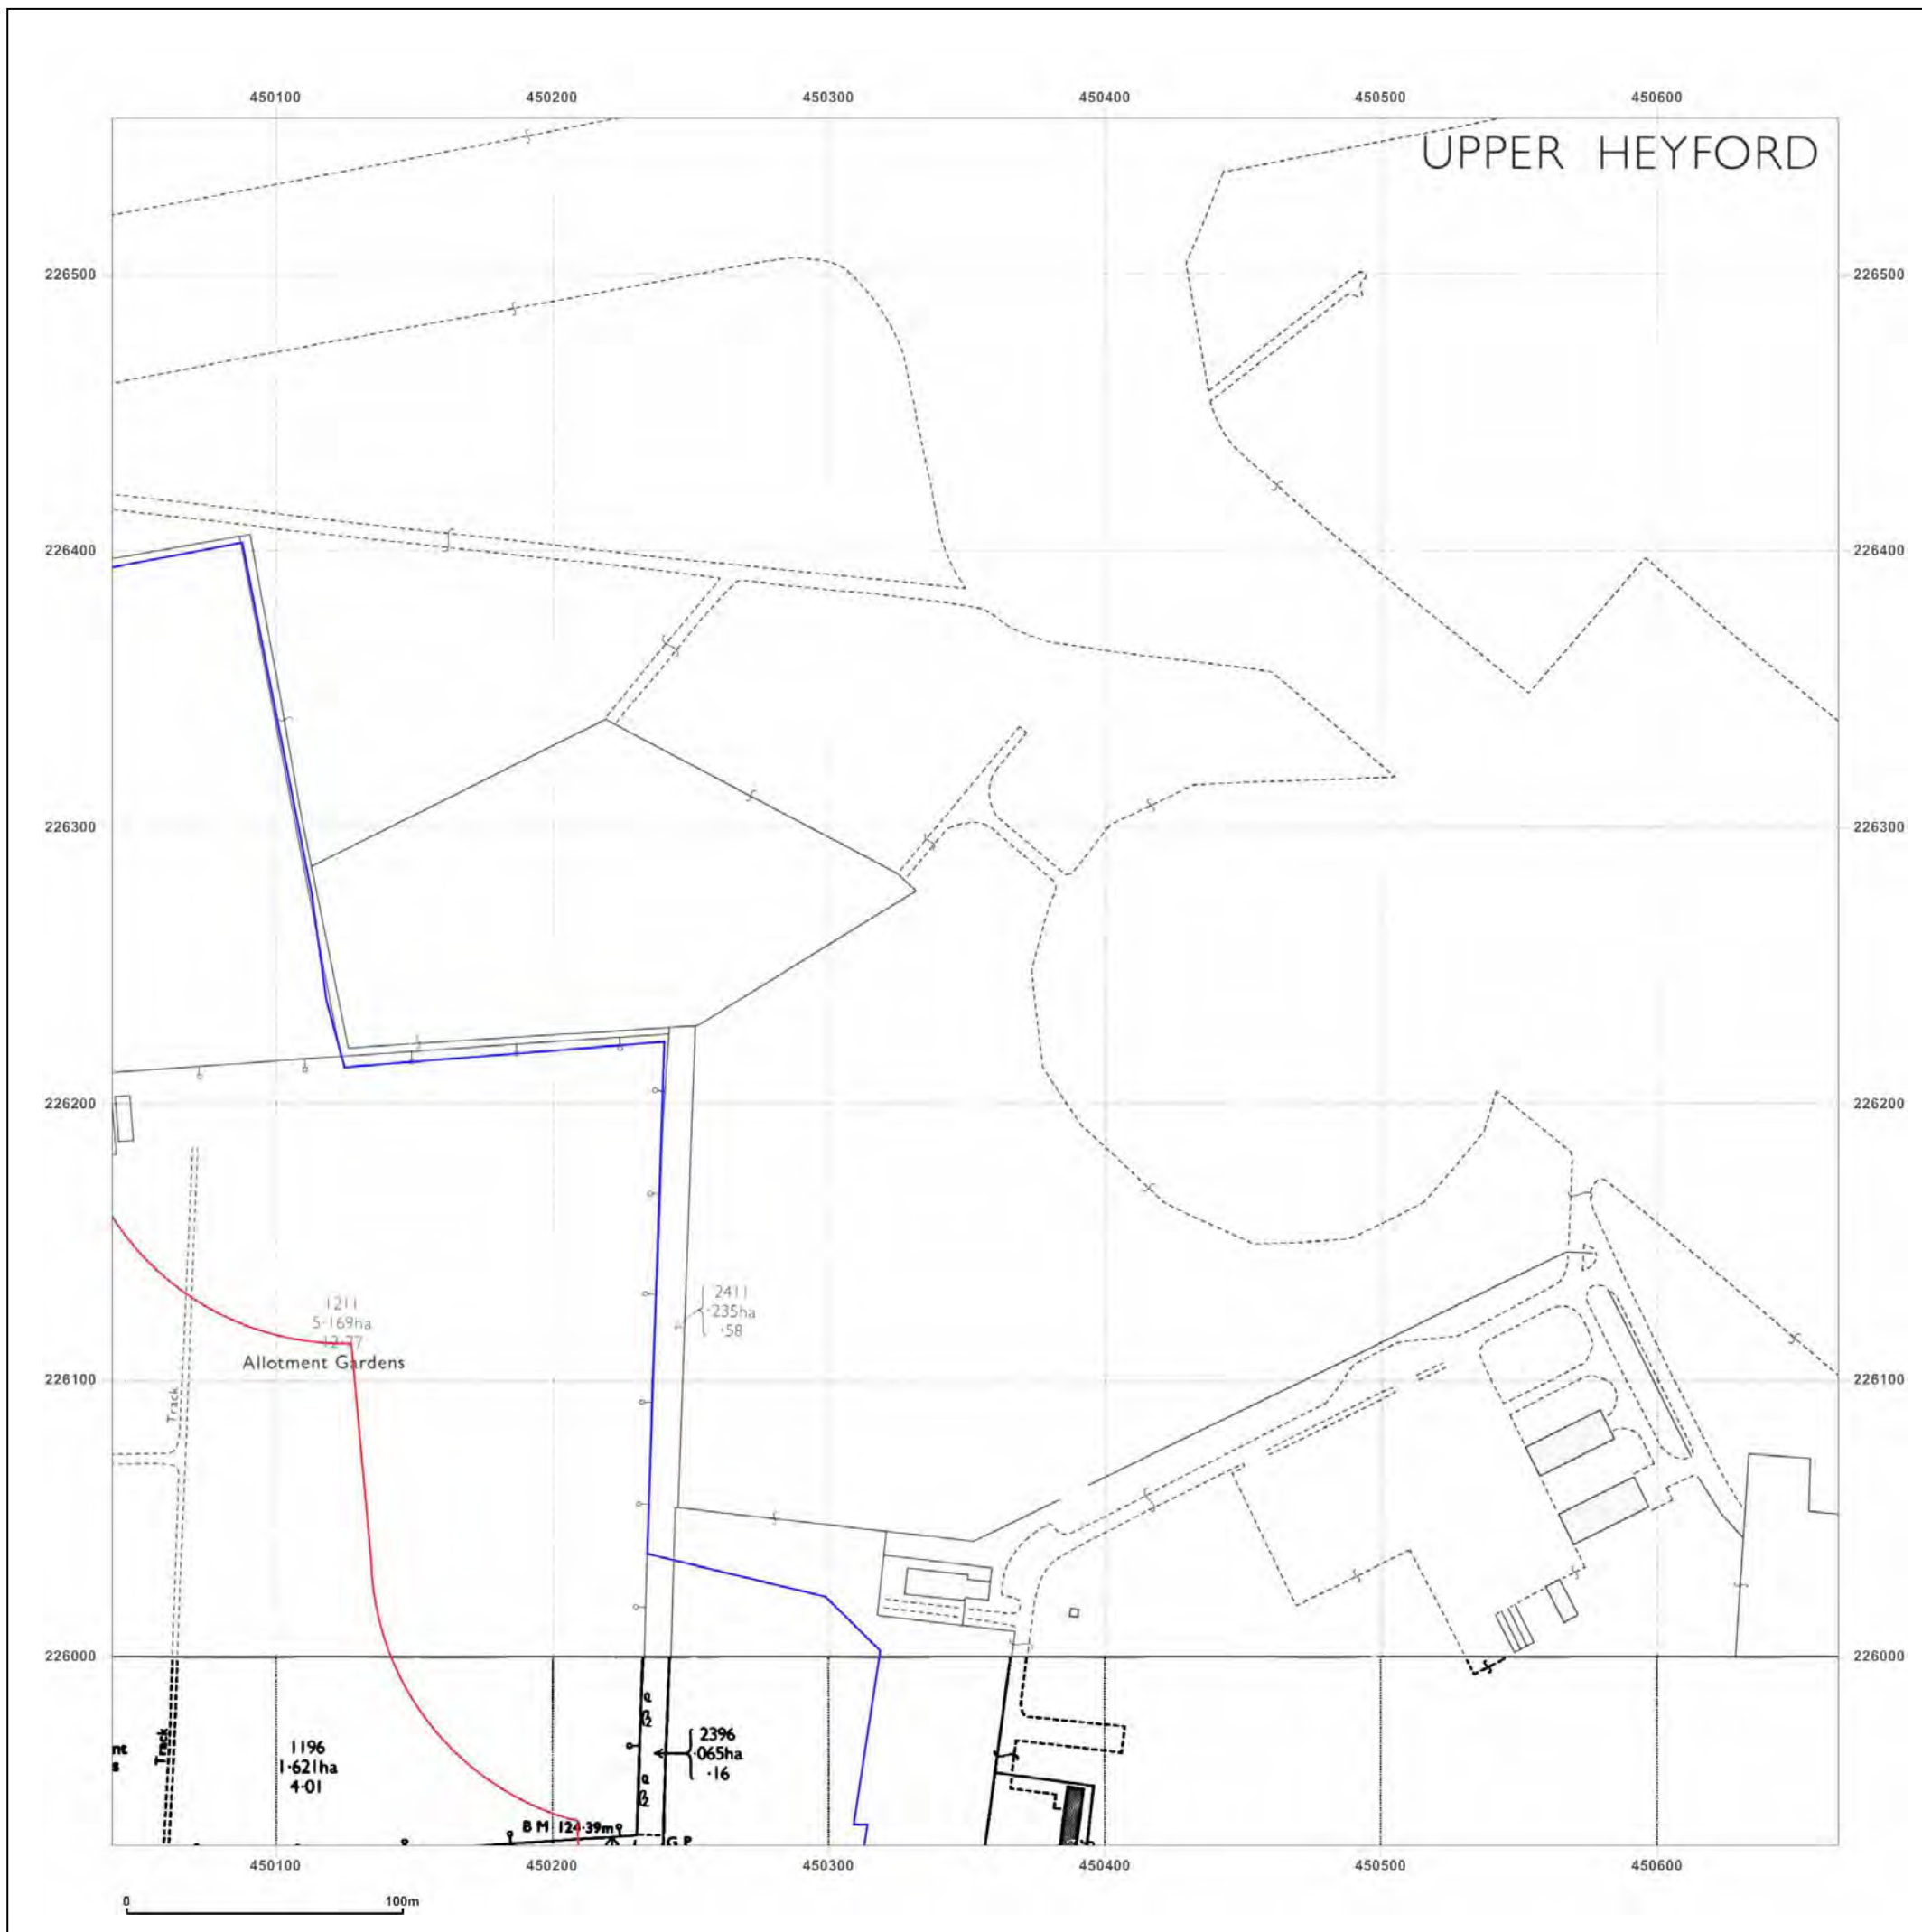

Map Name: National Grid

Map date: 1974-1975

Scale: 1:2,500

Printed at: 1:2,500

Surveyed 1974
Revised 1974
Edition N/A
Copyright 1976
Levelled 1971

Surveyed N/A
Revised N/A
Edition N/A
Copyright 1975
Levelled N/A