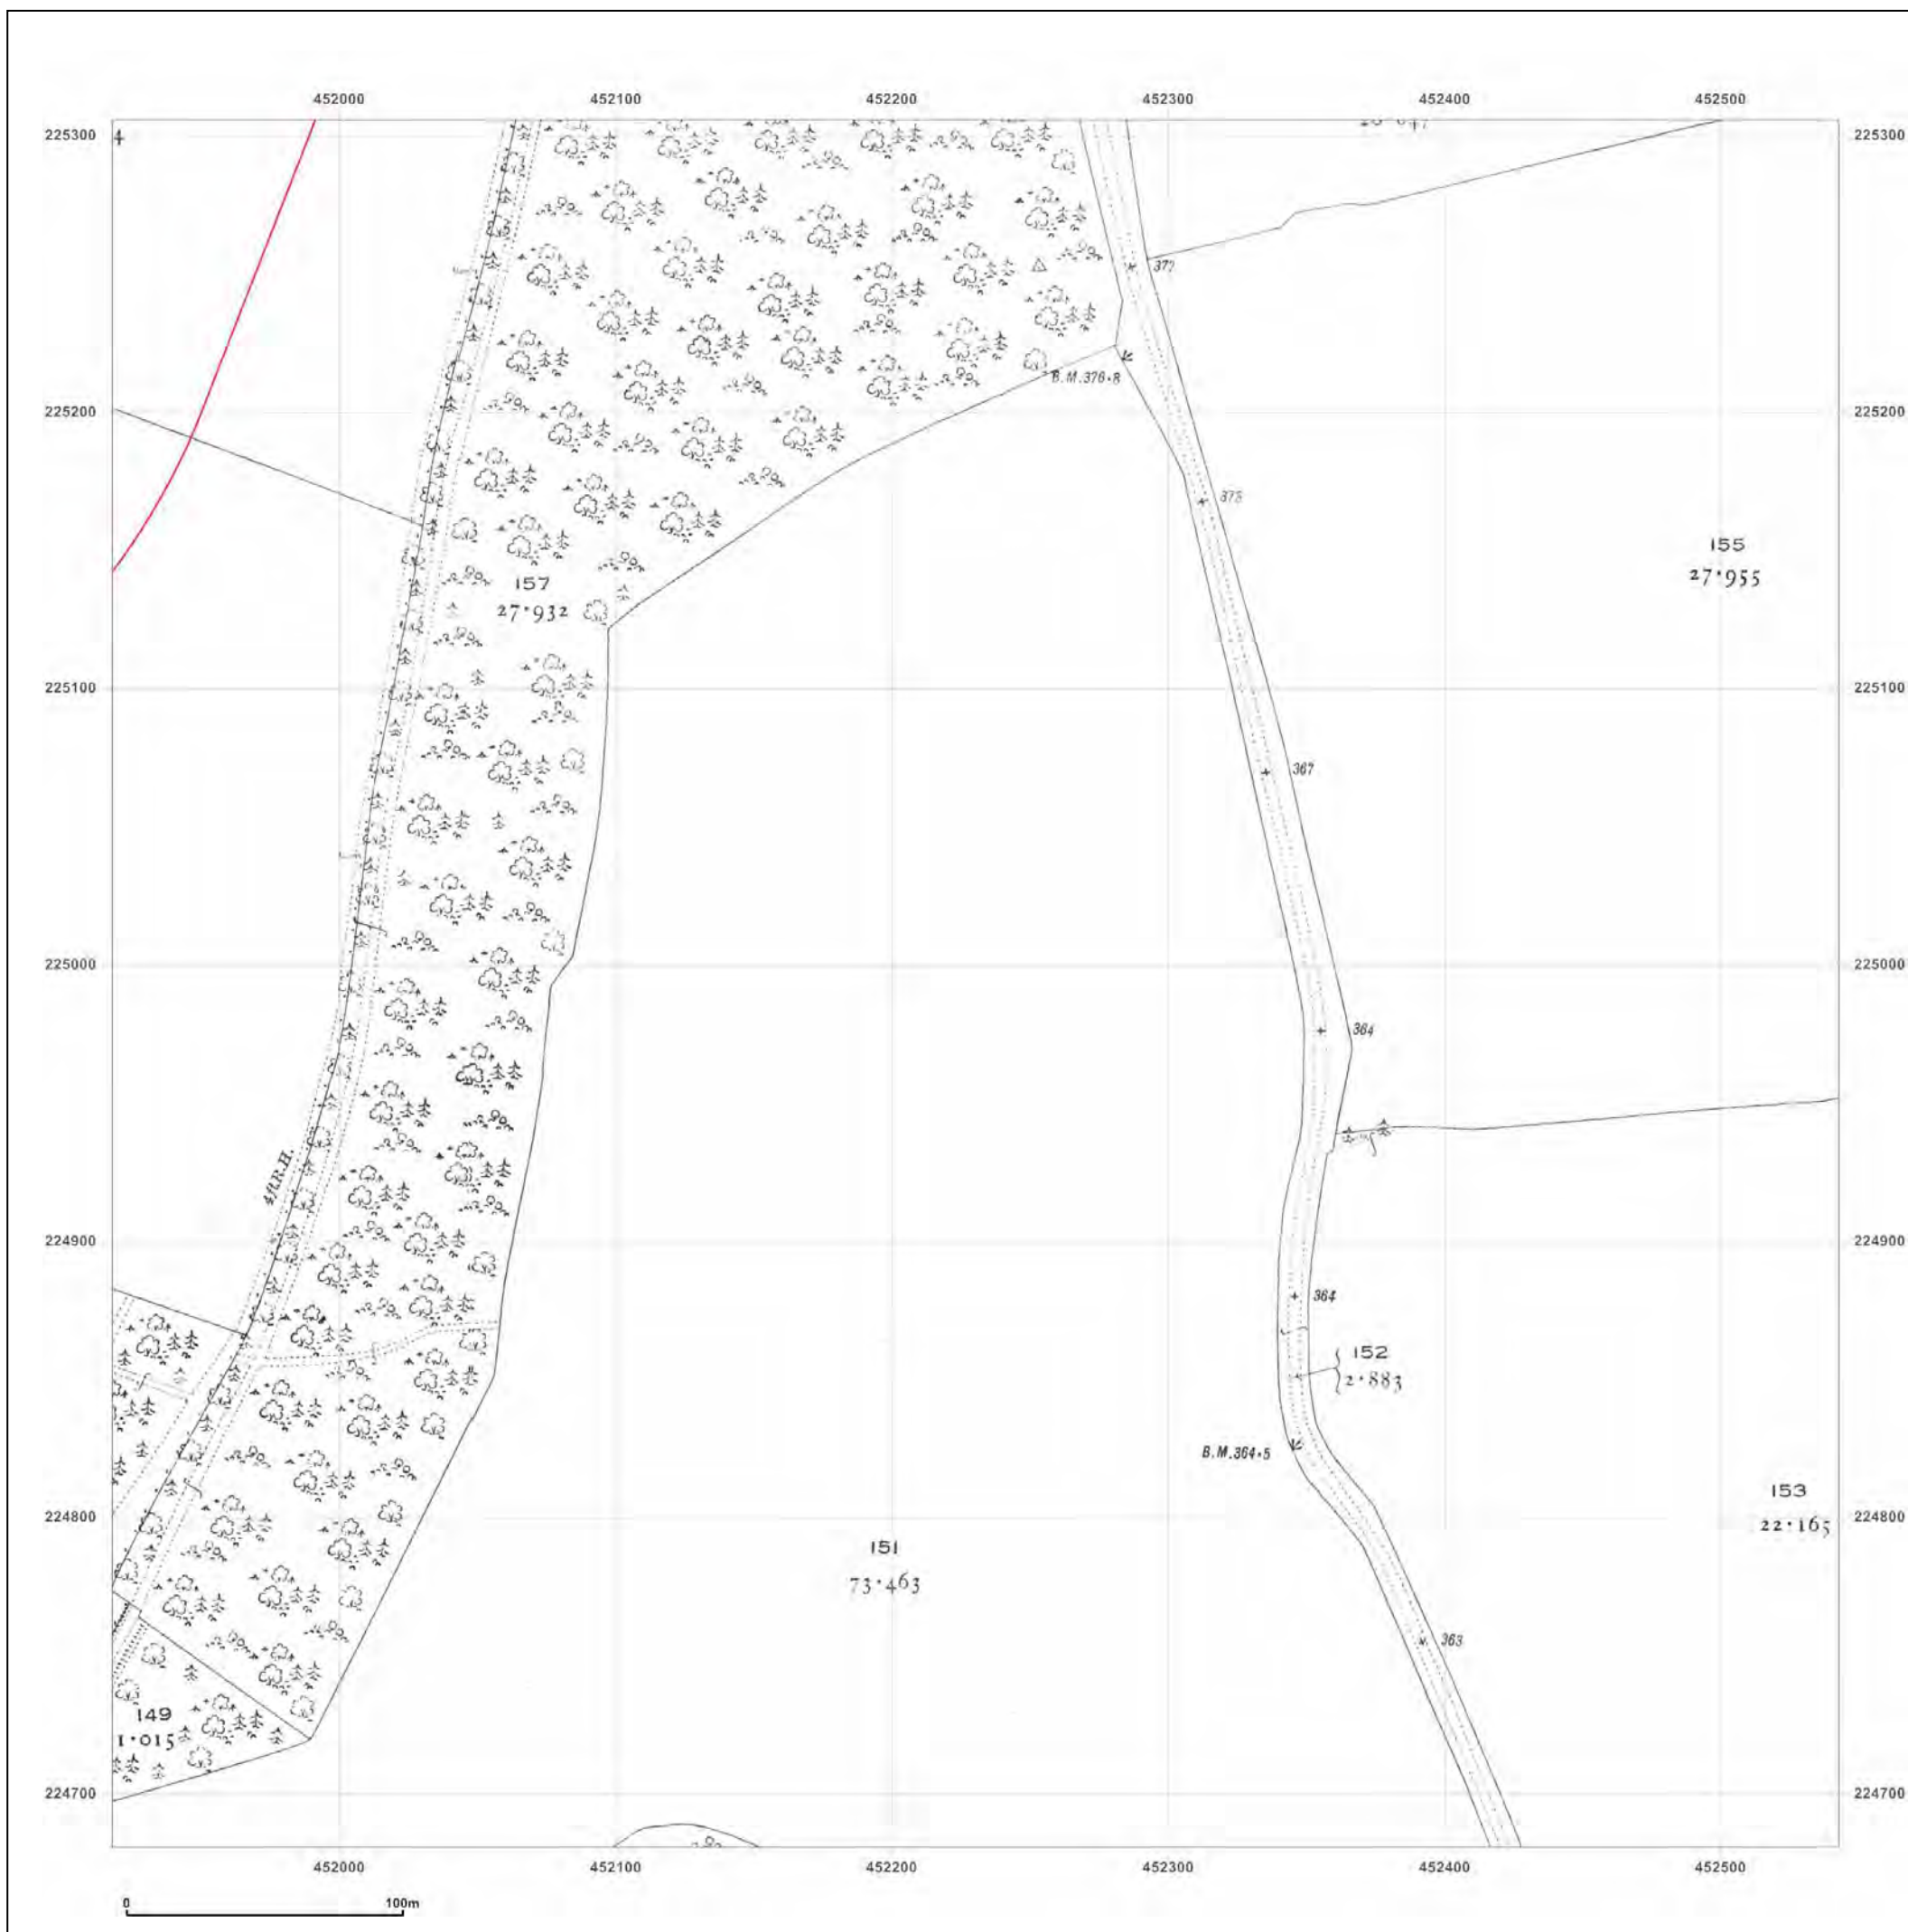

Production date: 04 September 2017

To view map legend click here [Legend](#)

Site Details:

HEYFORD PARK HOUSE, 52
HEYFORD PARK, CAMP ROAD,
UPPER HEYFORD, OX25 5HD

Client Ref: Heyford_Park
Report Ref: GS-4227860_LS_5_1
Grid Ref: 452230, 224993