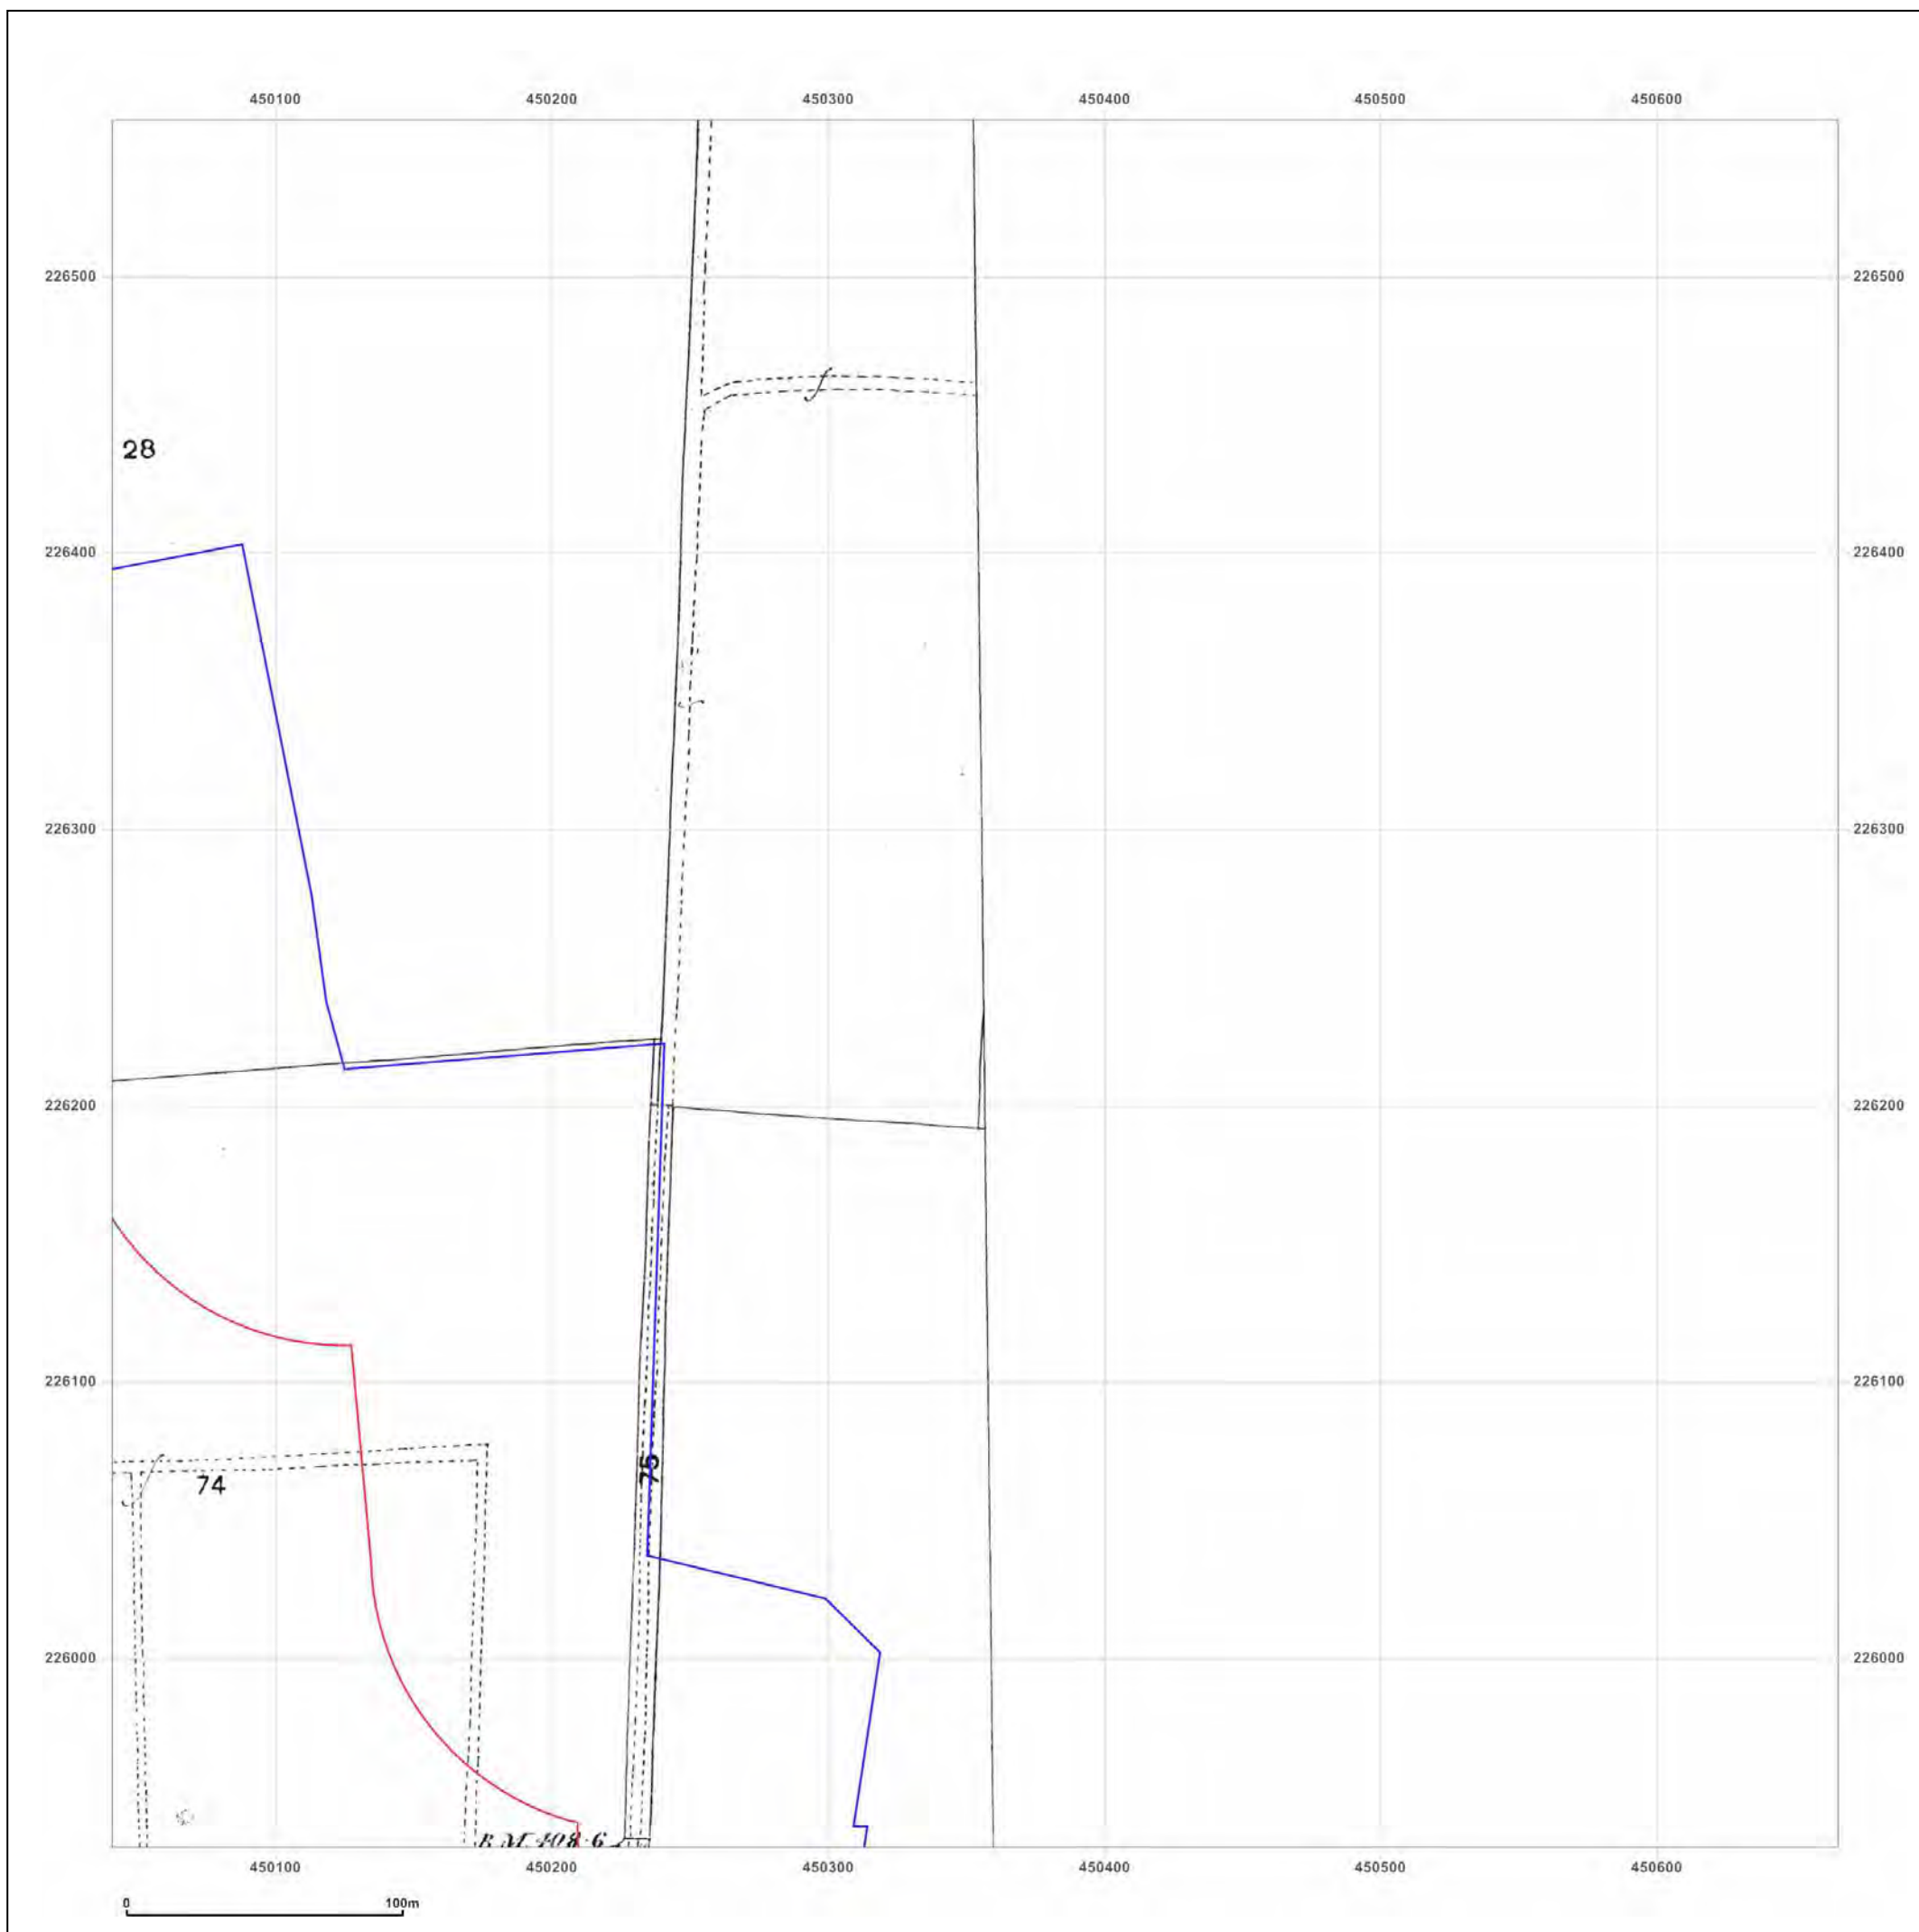

© Crown copyright and database rights 2015 Ordnance Survey 100035207

Production date: 04 September 2017

To view map legend click here [Legend](#)

Site Details:
 HEYFORD PARK HOUSE, 52
 HEYFORD PARK, CAMP ROAD,
 UPPER HEYFORD, OX25 5HD