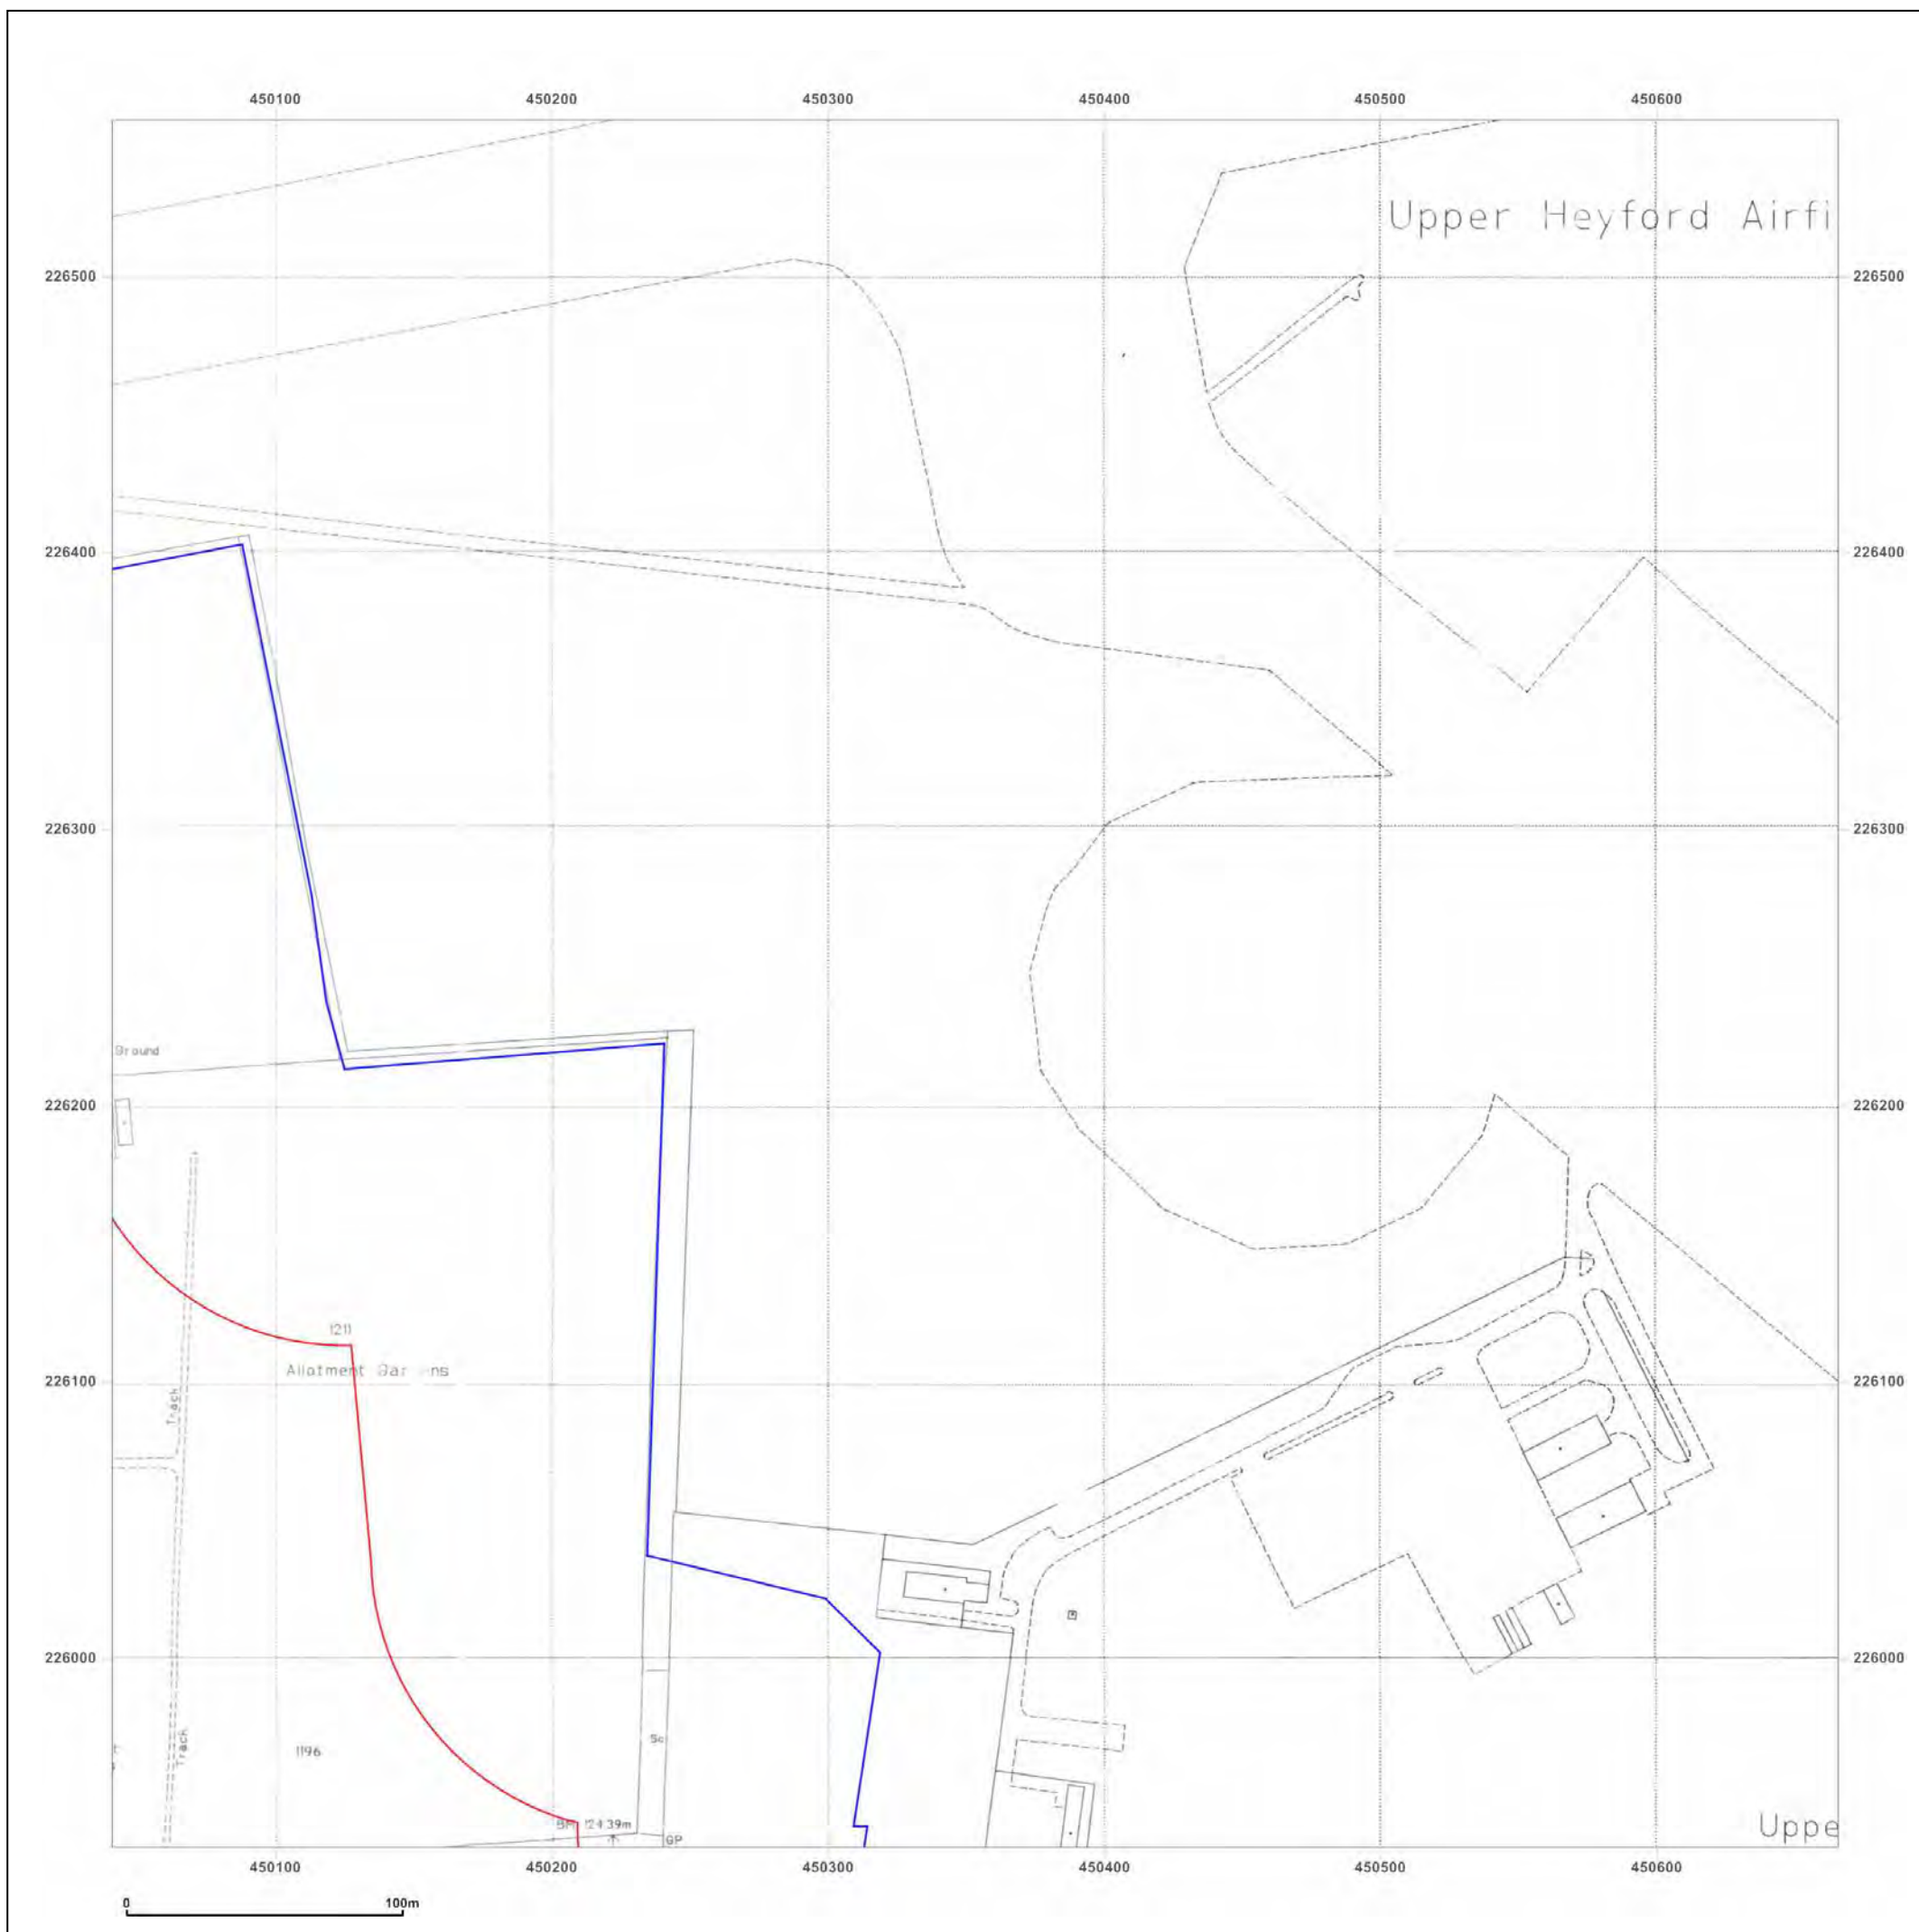

© Crown copyright and database rights 2015 Ordnance Survey 100035207

Production date: 04 September 2017

To view map legend click here [Legend](#)

Site Details:

HEYFORD PARK HOUSE, 52
HEYFORD PARK, CAMP ROAD,
UPPER HEYFORD, OX25 5HD