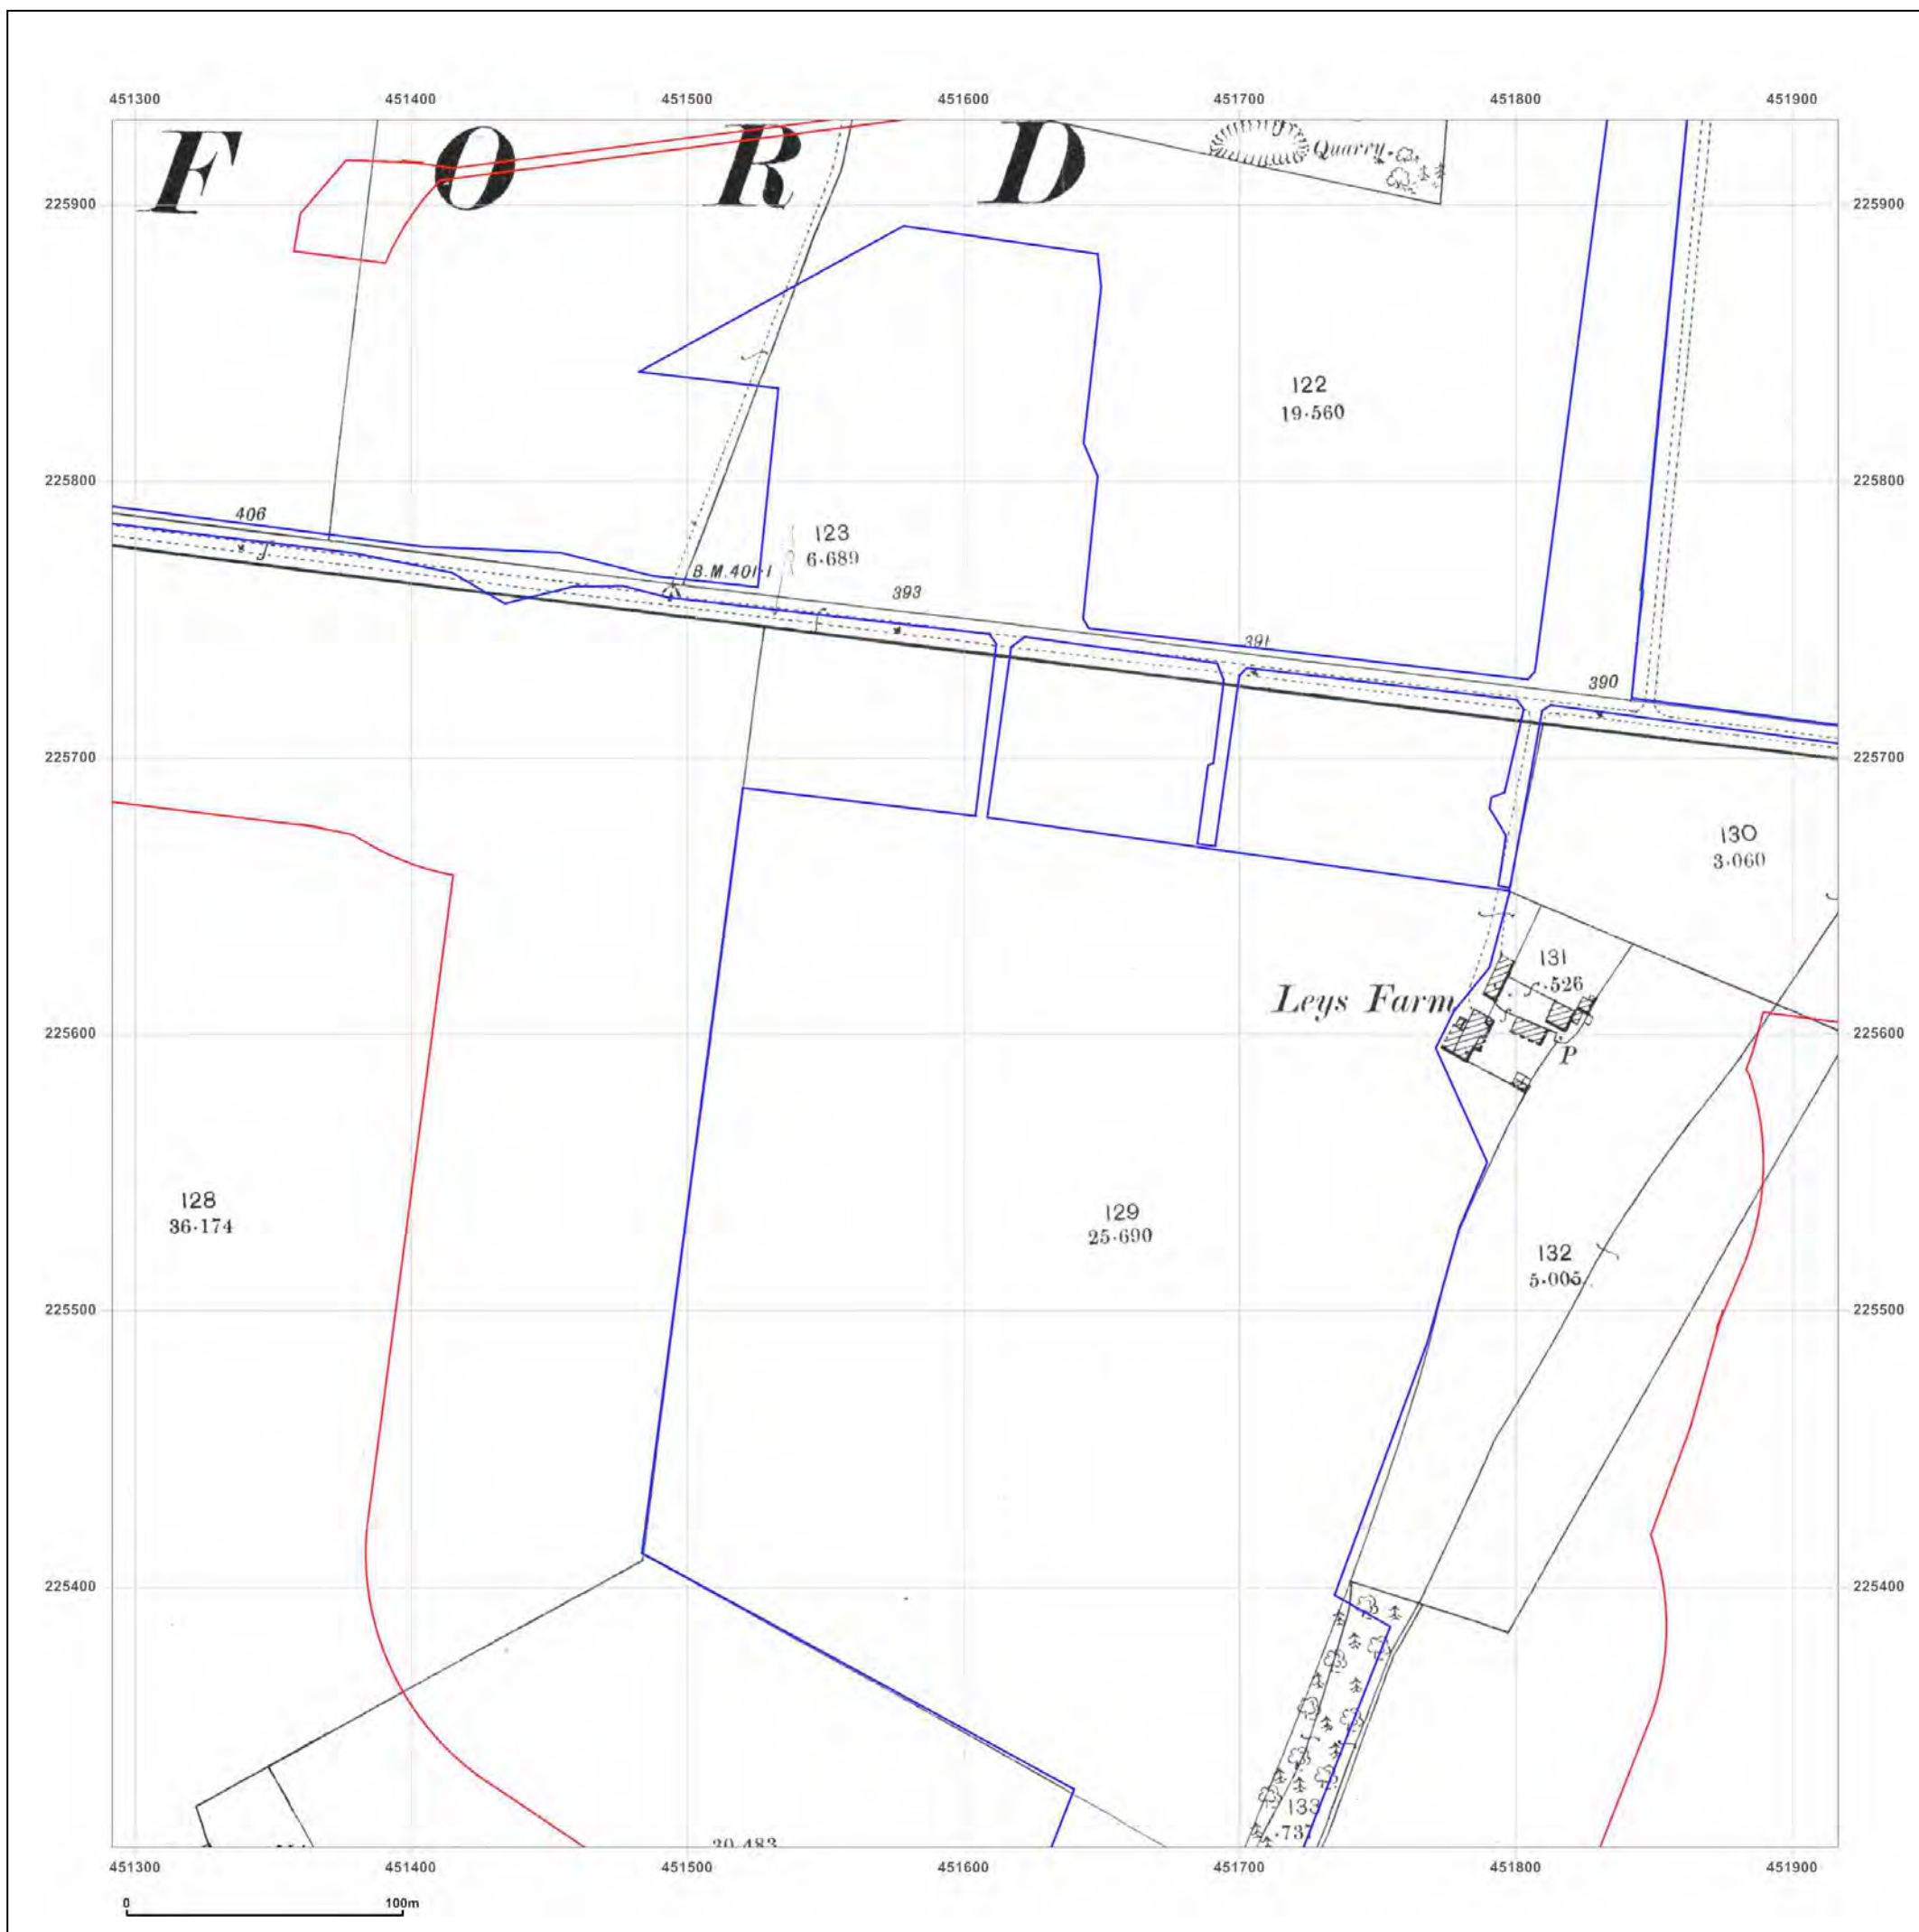

Production date: 04 September 2017

To view map legend click here [Legend](#)

Site Details:

HEYFORD PARK HOUSE, 52
HEYFORD PARK, CAMP ROAD,
UPPER HEYFORD, OX25 5HD

Client Ref: Heyford_Park
Report Ref: GS-4227860_LS_4_2
Grid Ref: 451604, 225618