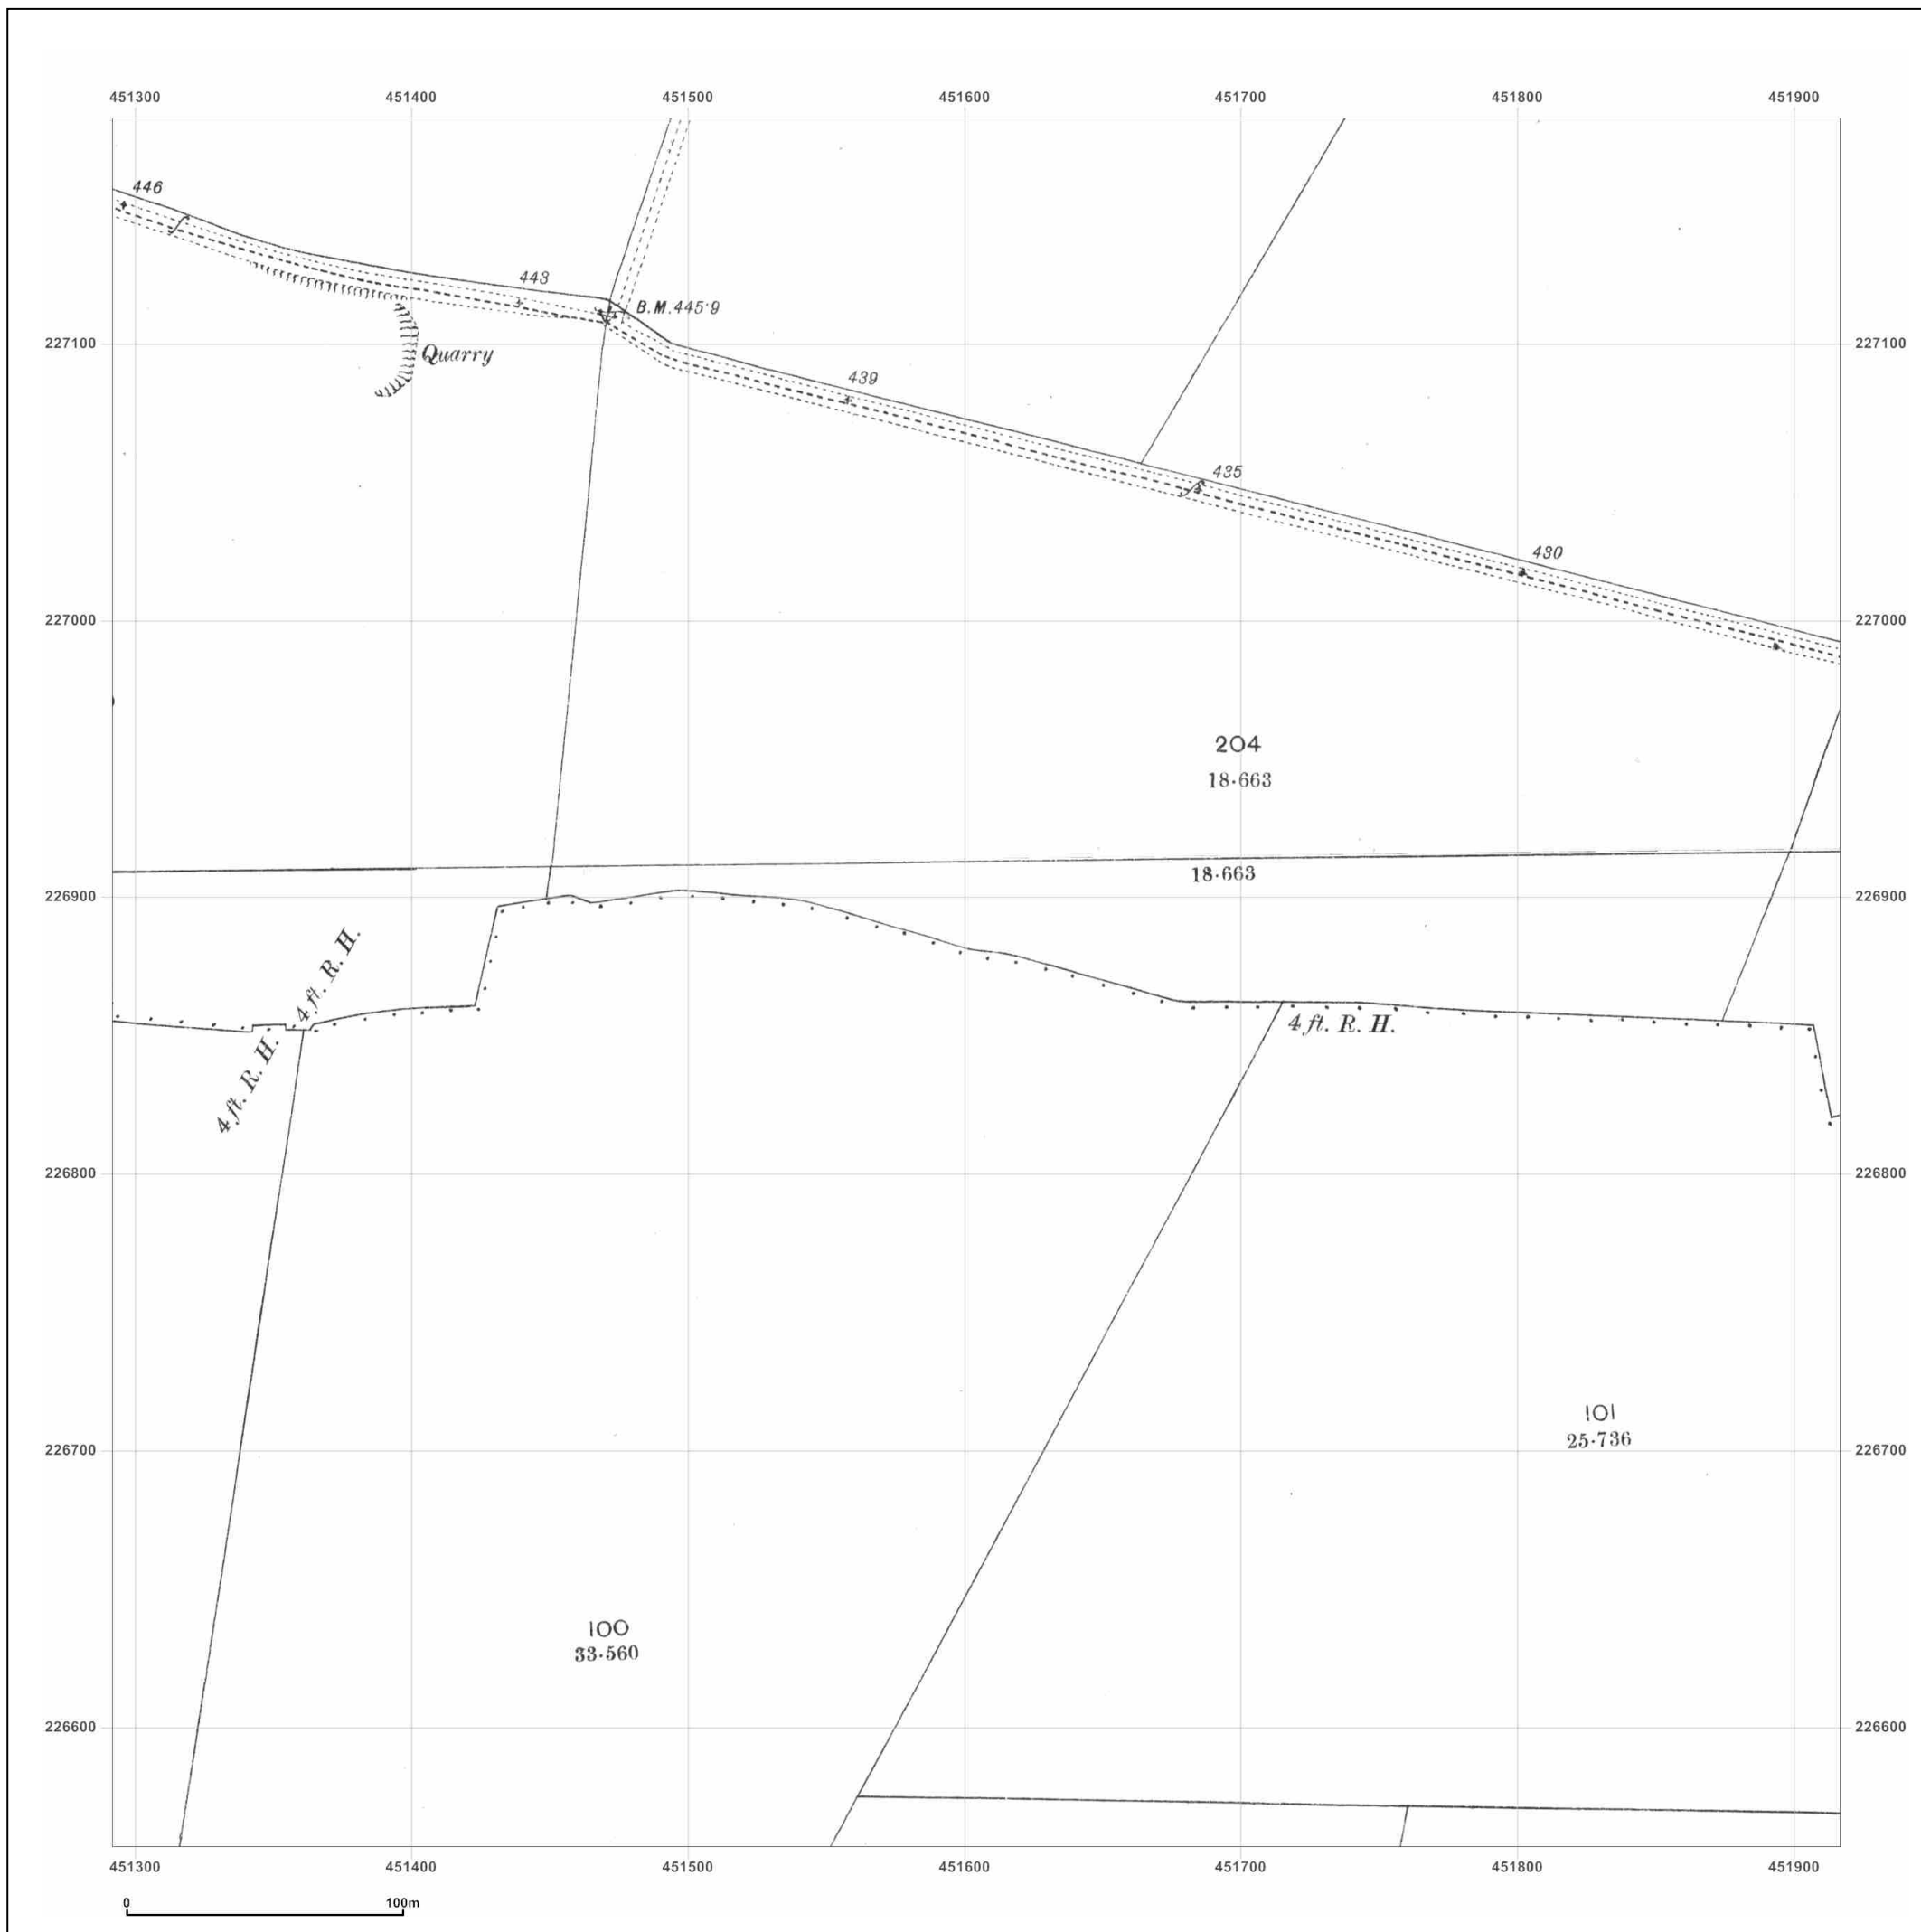

Site Details:

HEYFORD PARK HOUSE, 52
HEYFORD PARK, CAMP ROAD,
UPPER HEYFORD, OX25 5HD

Client Ref: Heyford_Park
Report Ref: GS-4227860_LS_4_4
Grid Ref: 451604, 226869

Map Name: County Series

Map date: 1900

Scale: 1:2,500

Printed at: 1:2,500