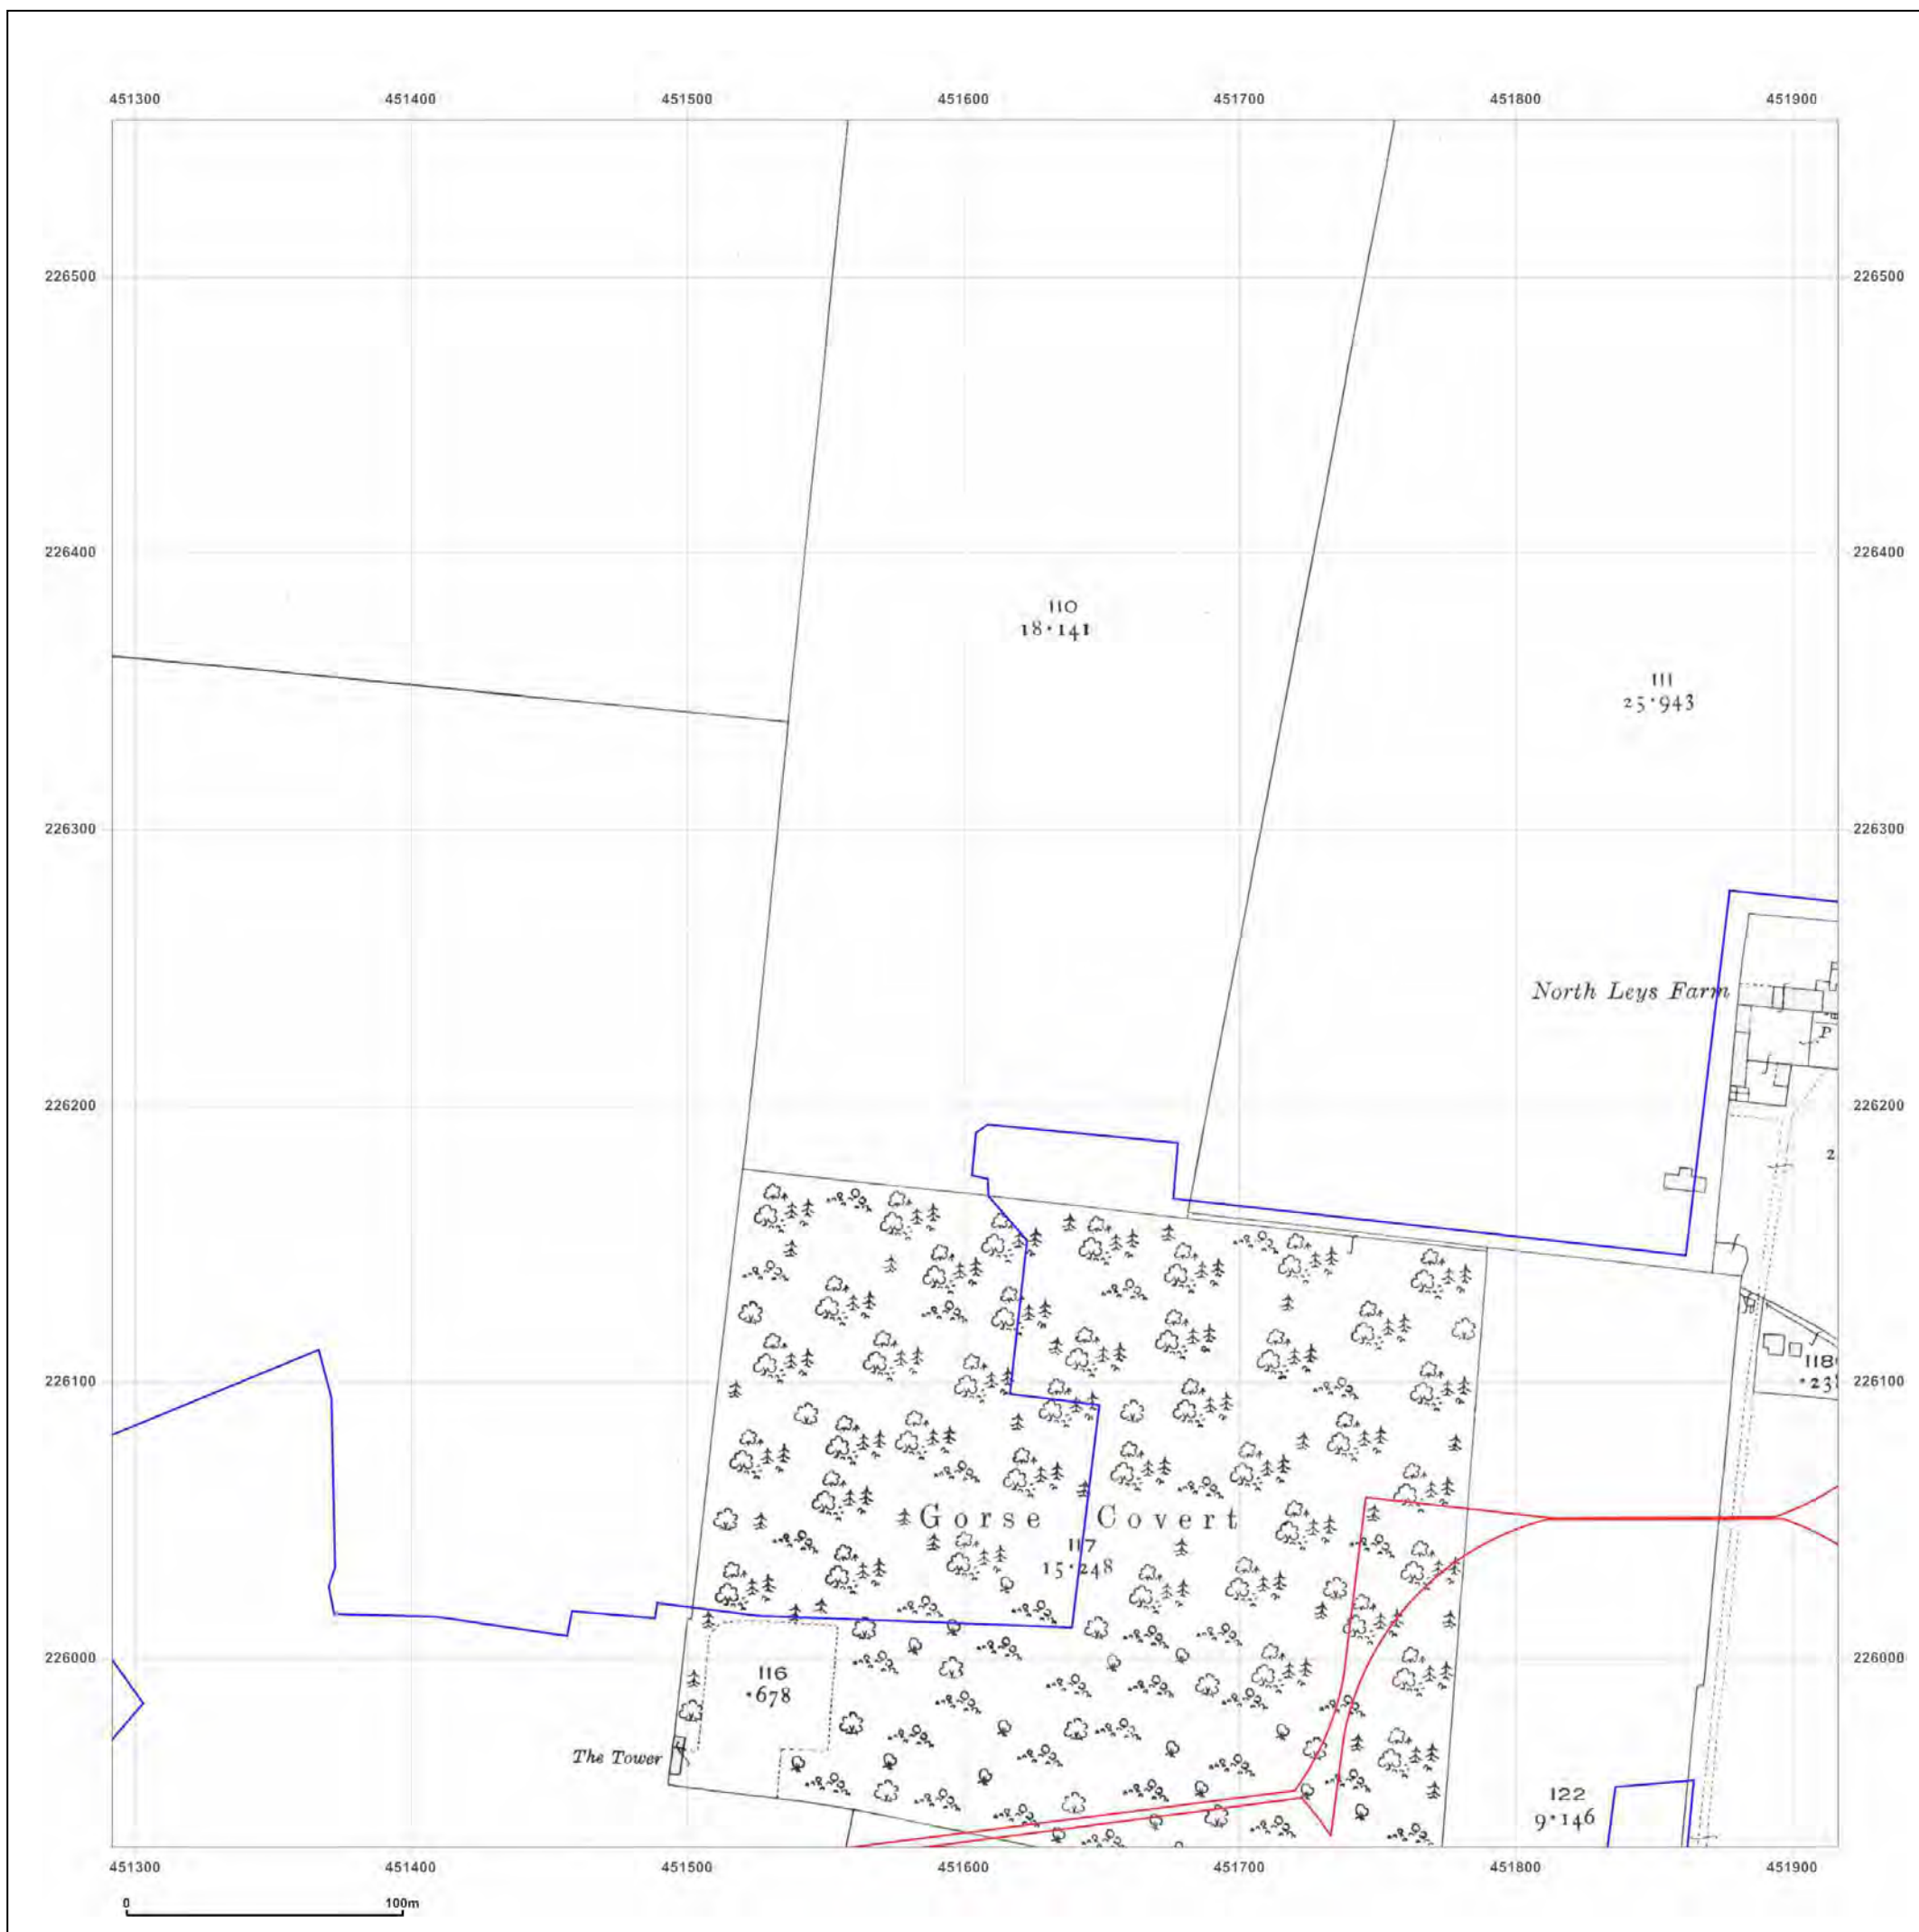

Site Details:

HEYFORD PARK HOUSE, 52
HEYFORD PARK, CAMP ROAD,
UPPER HEYFORD, OX25 5HD

Client Ref: Heyford_Park
Report Ref: GS-4227860_LS_4_3
Grid Ref: 451604, 226244

Map Name: County Series

Map date: 1922

Scale: 1:2,500

Printed at: 1:2,500

Surveyed 1922
Revised 1922
Edition N/A
Copyright N/A
Levelled N/A

Produced by
Groundsure Insights
T: 08444 159000
E: info@groundsure.com
W: www.groundsure.com

© Crown copyright and database rights 2015 Ordnance Survey 100035207

Production date: 04 September 2017

To view map legend click here [Legend](#)