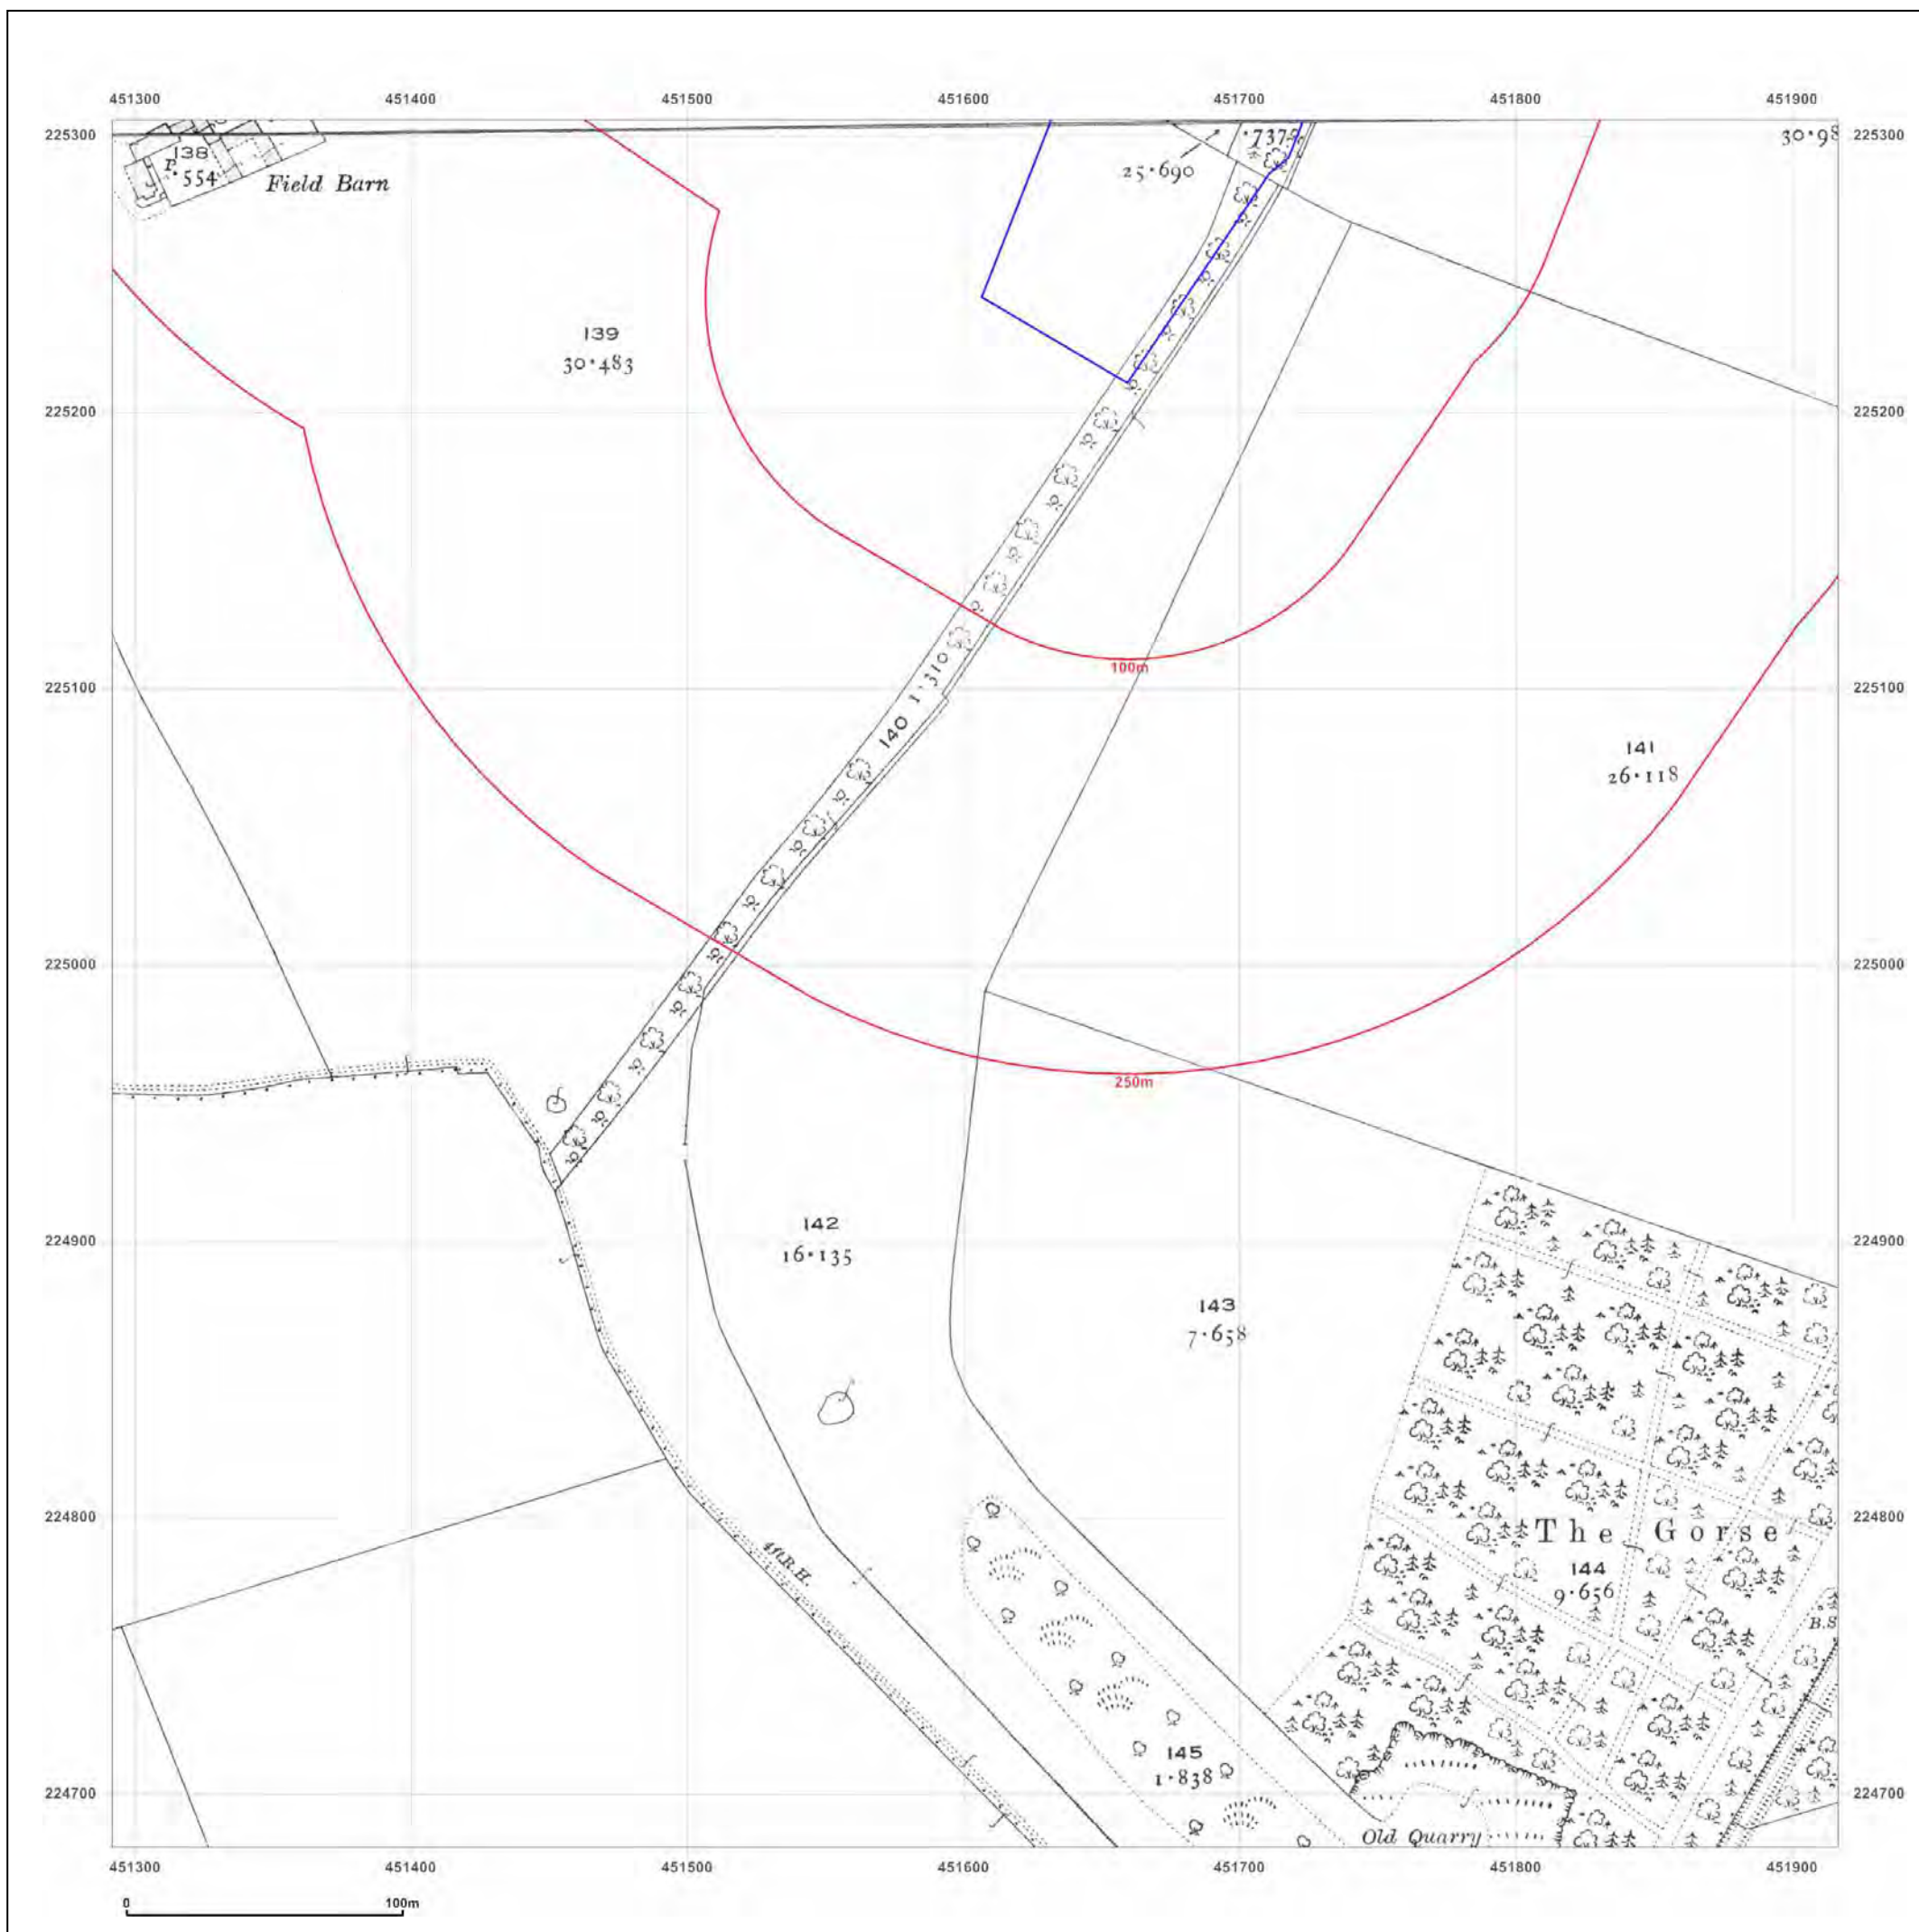

Production date: 04 September 2017

To view map legend click here [Legend](#)

Site Details:

HEYFORD PARK HOUSE, 52
HEYFORD PARK, CAMP ROAD,
UPPER HEYFORD, OX25 5HD

Client Ref: Heyford_Park
Report Ref: GS-4227860_LS_4_1
Grid Ref: 451604, 224993