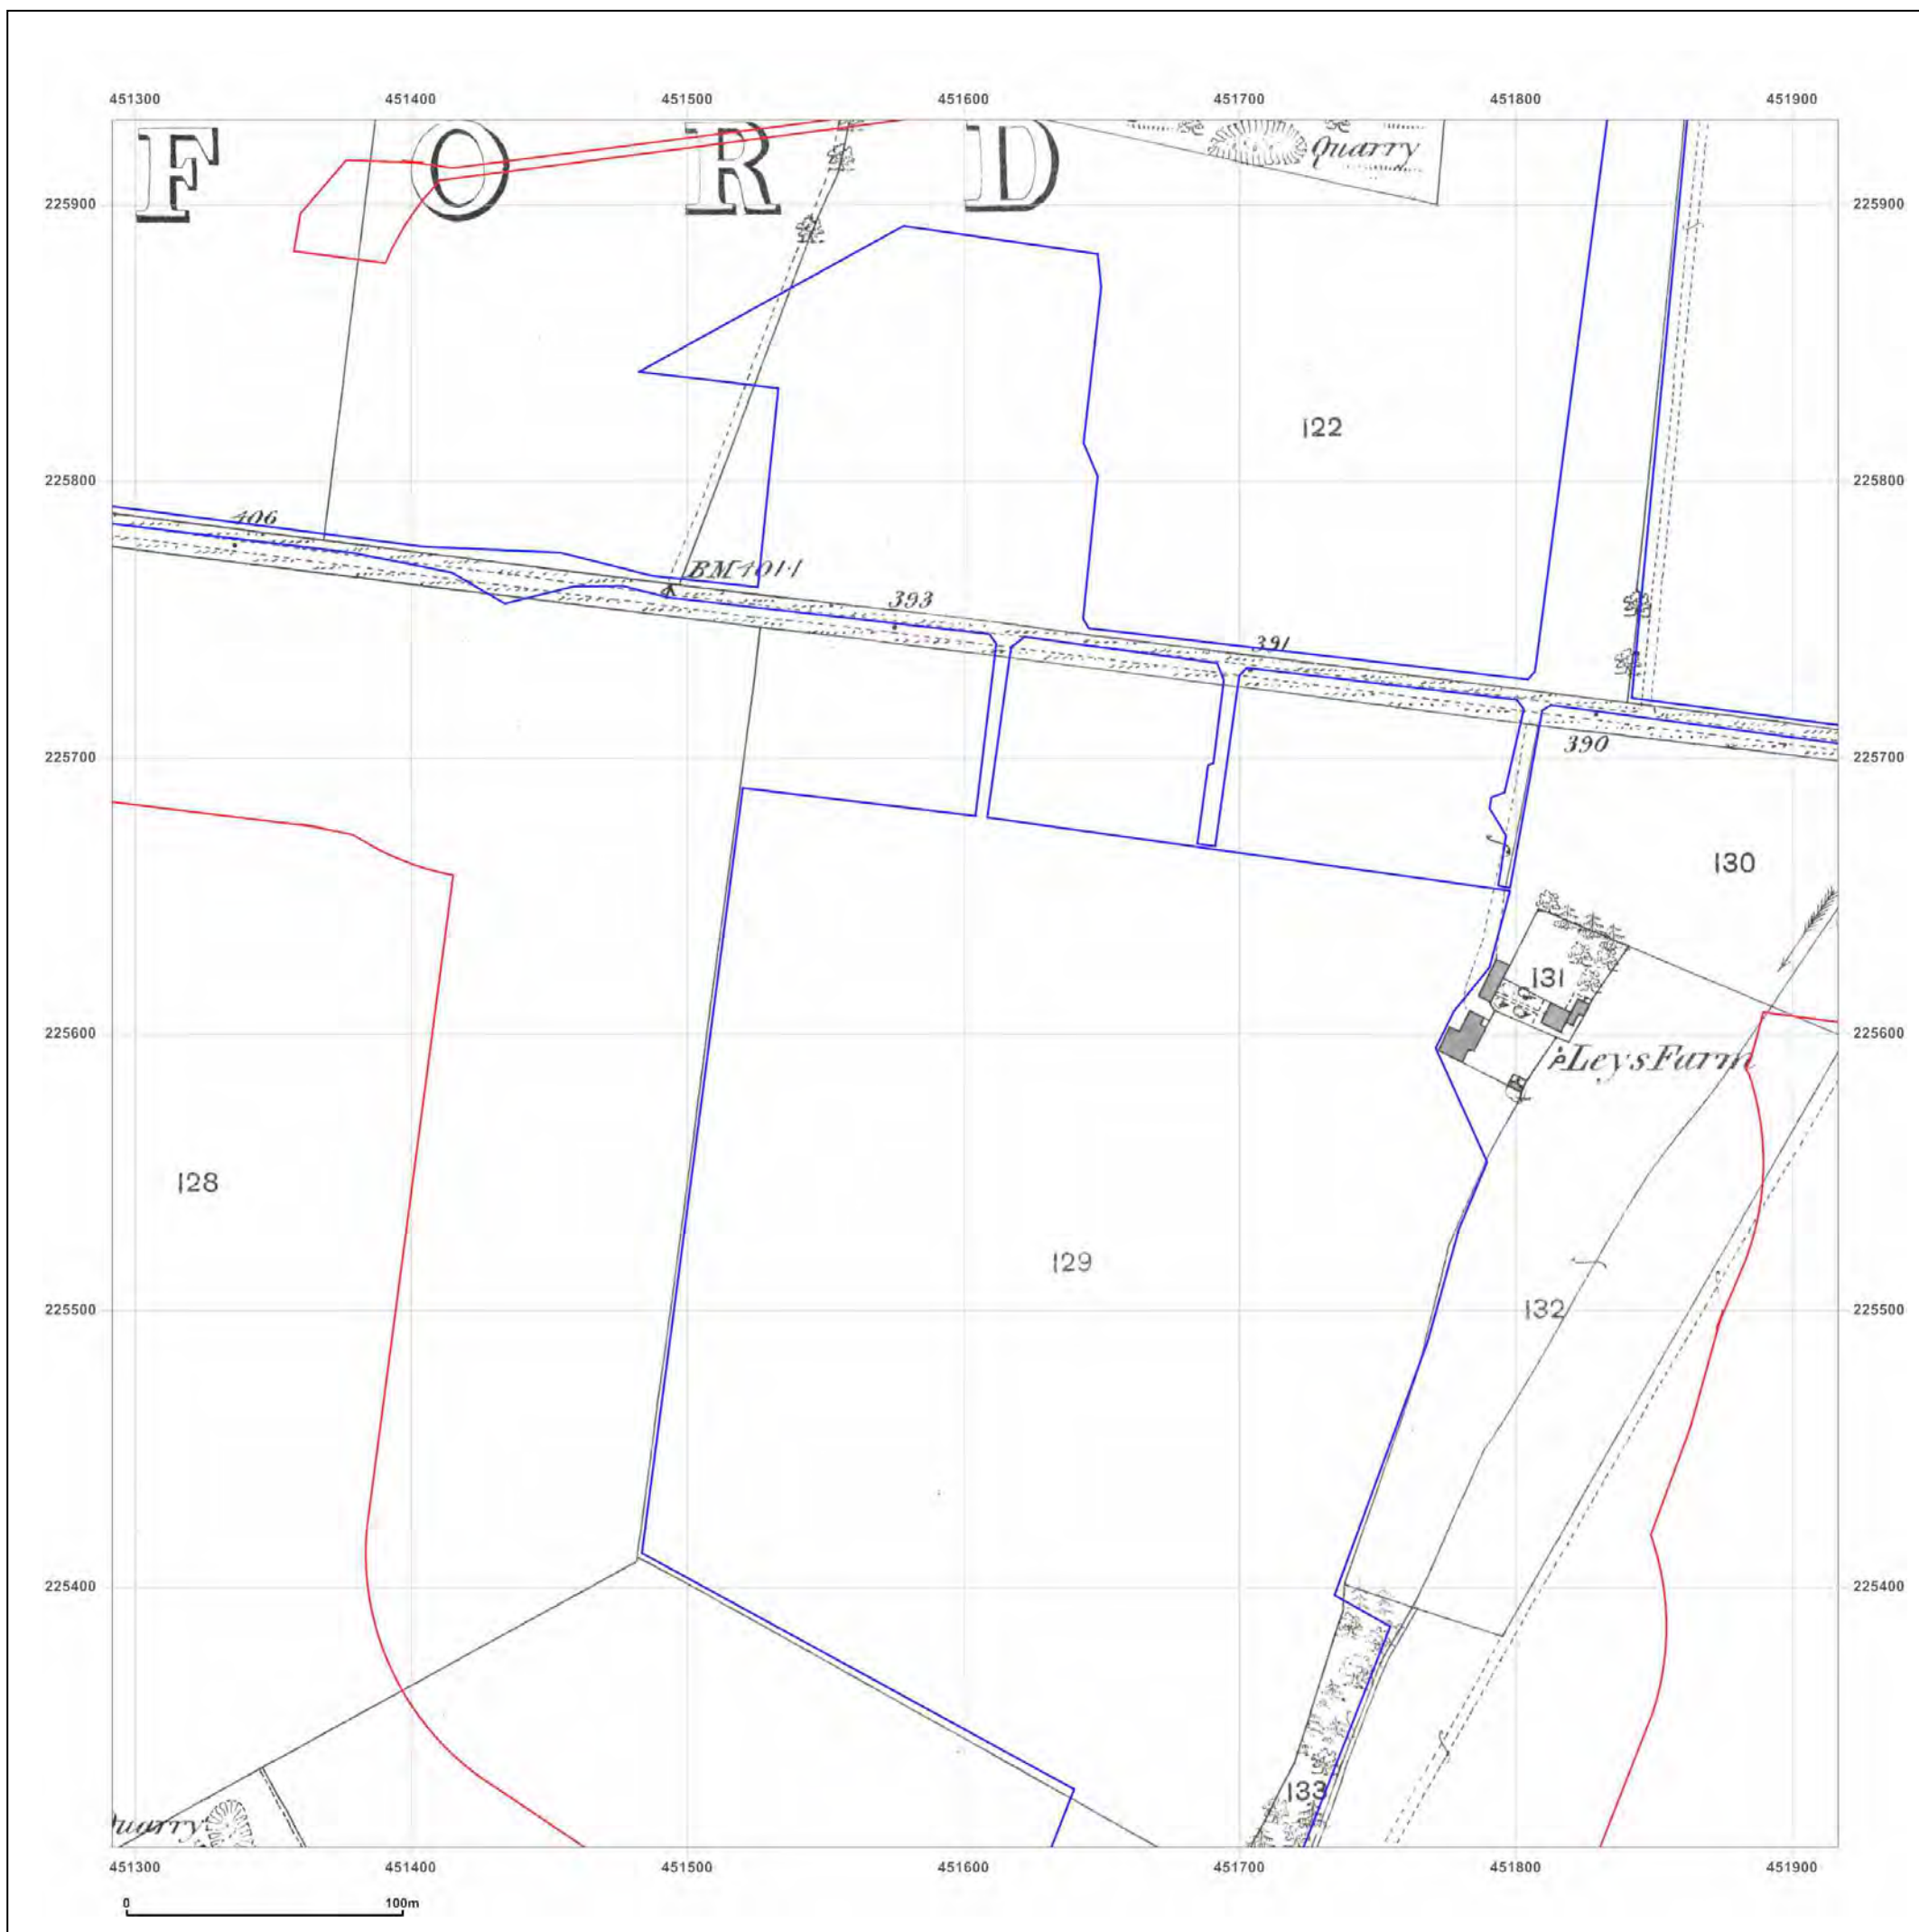

© Crown copyright and database rights 2015 Ordnance Survey 100035207

Production date: 04 September 2017

To view map legend click here [Legend](#)

Site Details:

HEYFORD PARK HOUSE, 52
HEYFORD PARK, CAMP ROAD,
UPPER HEYFORD, OX25 5HD