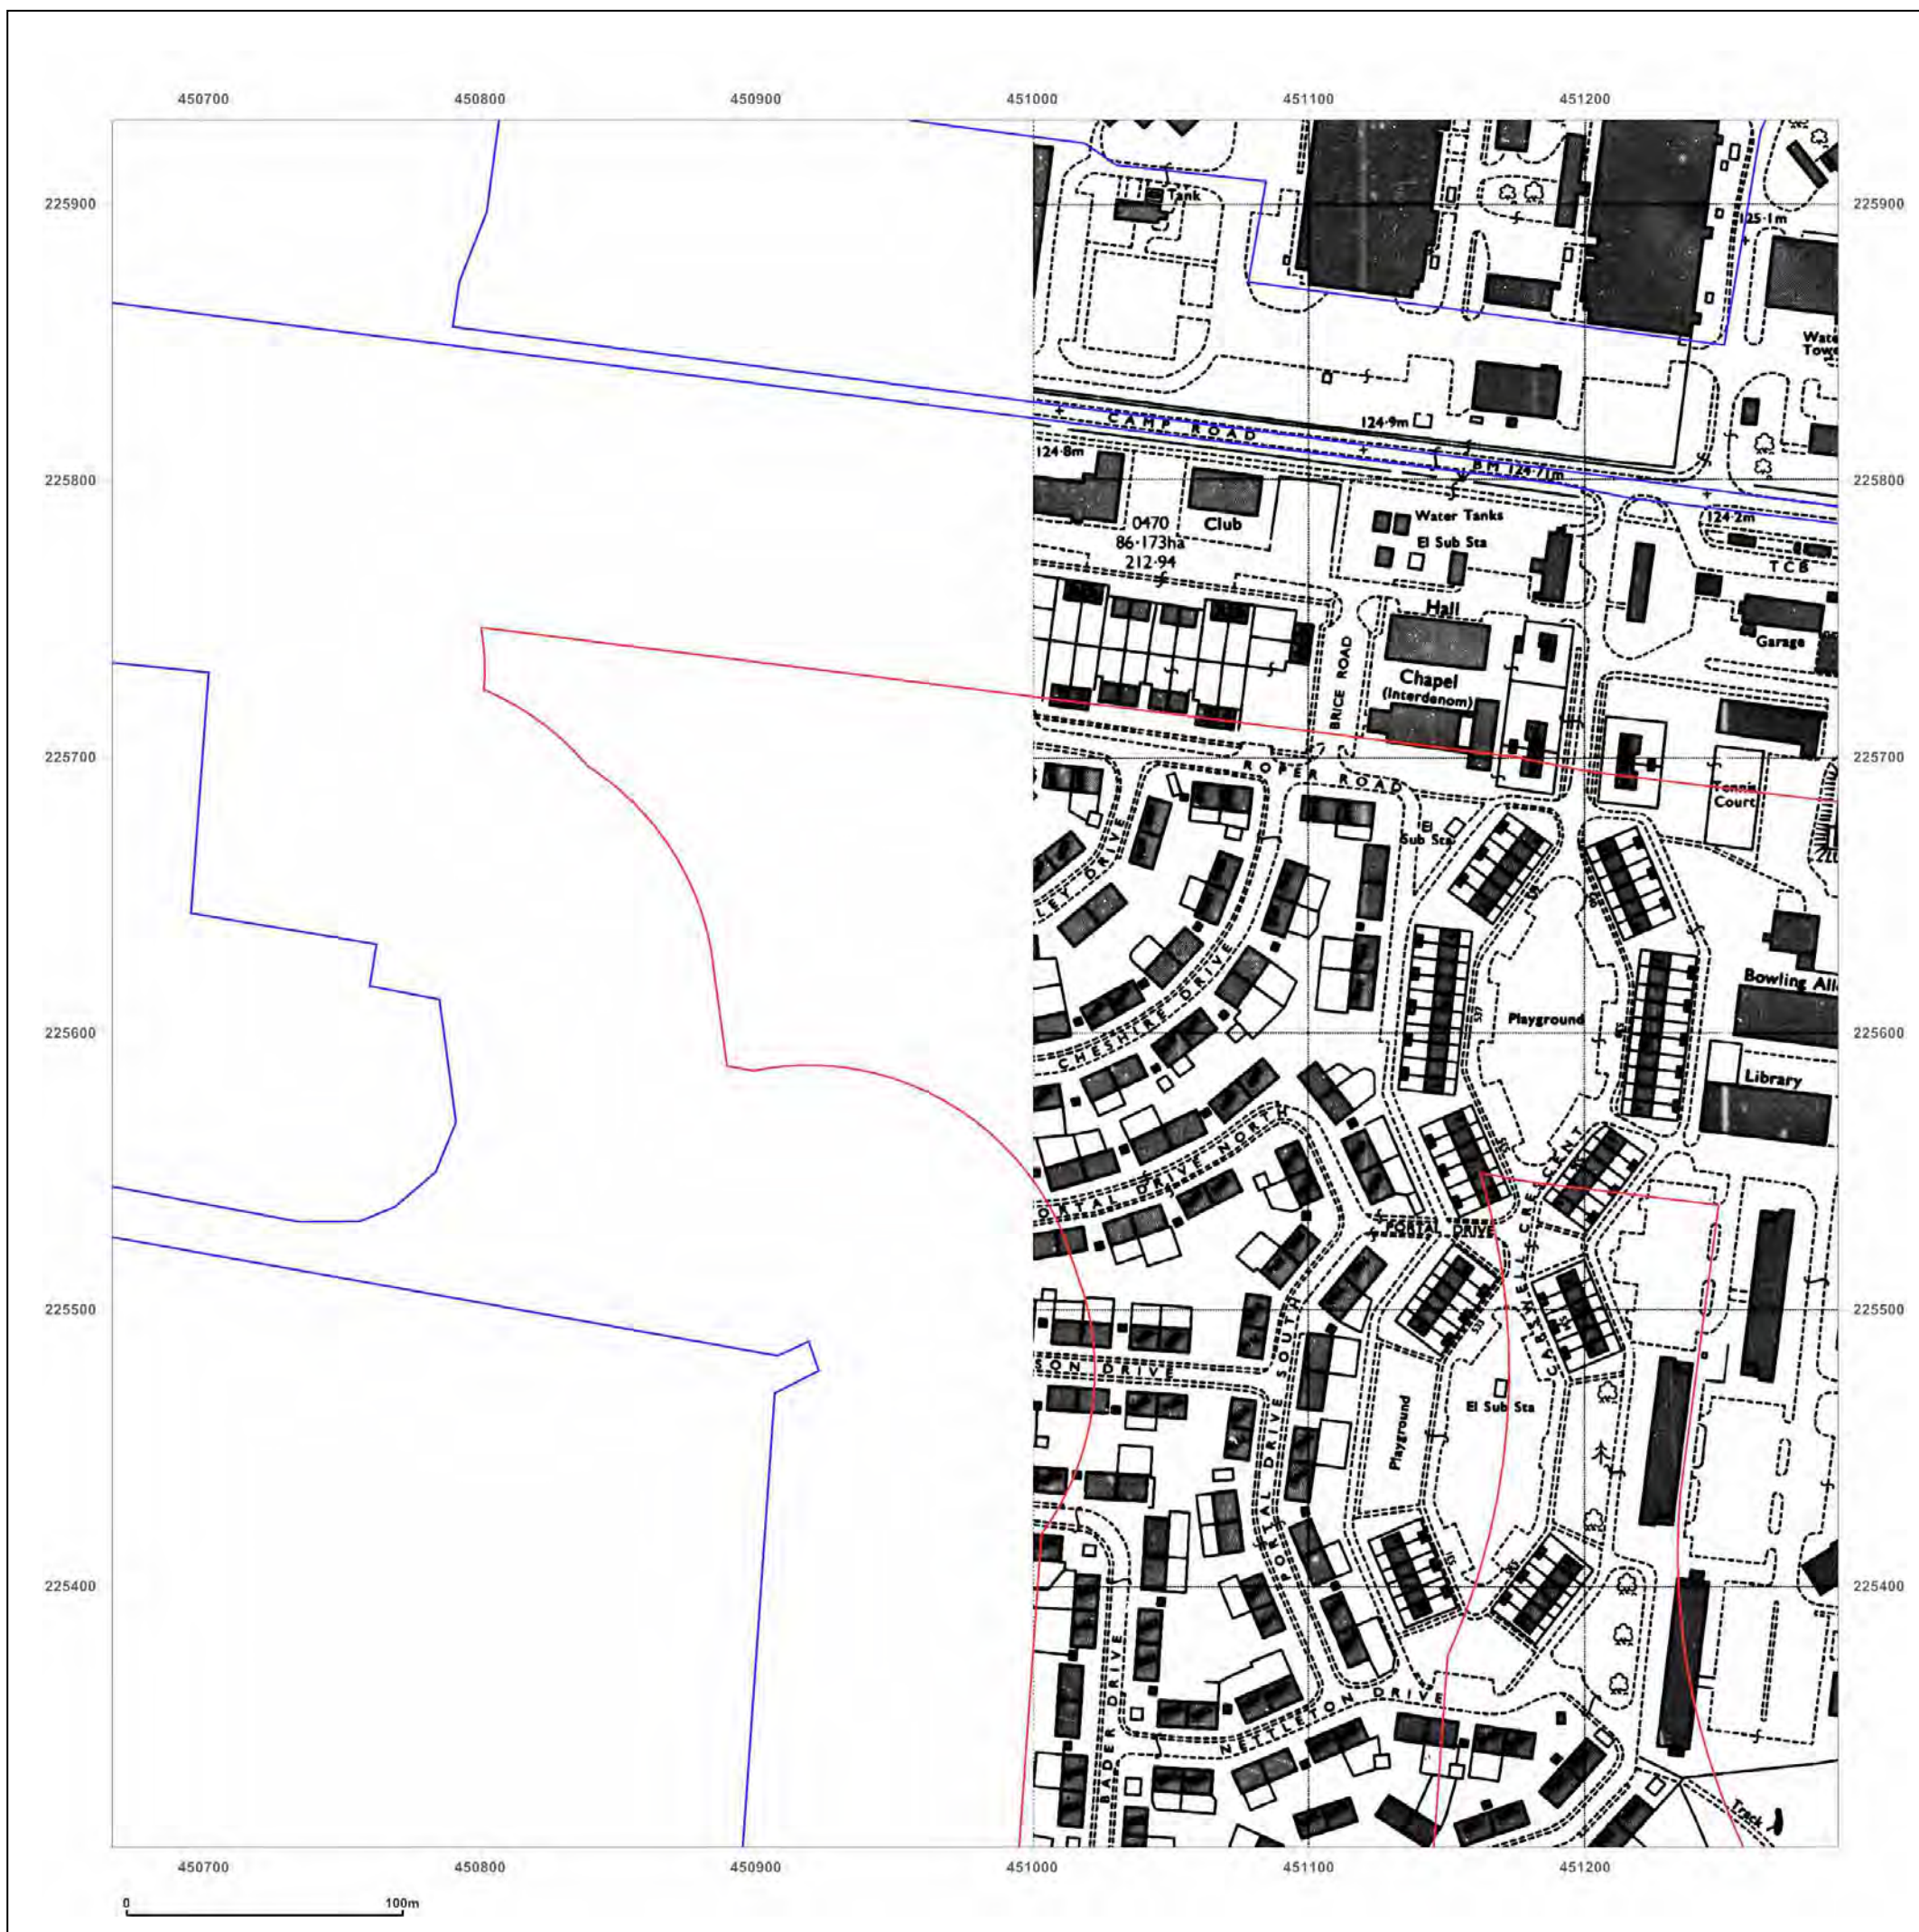

Production date: 04 September 2017

To view map legend click here [Legend](#)

Site Details:

HEYFORD PARK HOUSE, 52
HEYFORD PARK, CAMP ROAD,
UPPER HEYFORD, OX25 5HD

Client Ref: Heyford_Park
Report Ref: GS-4227860_LS_3_2
Grid Ref: 450979, 225618