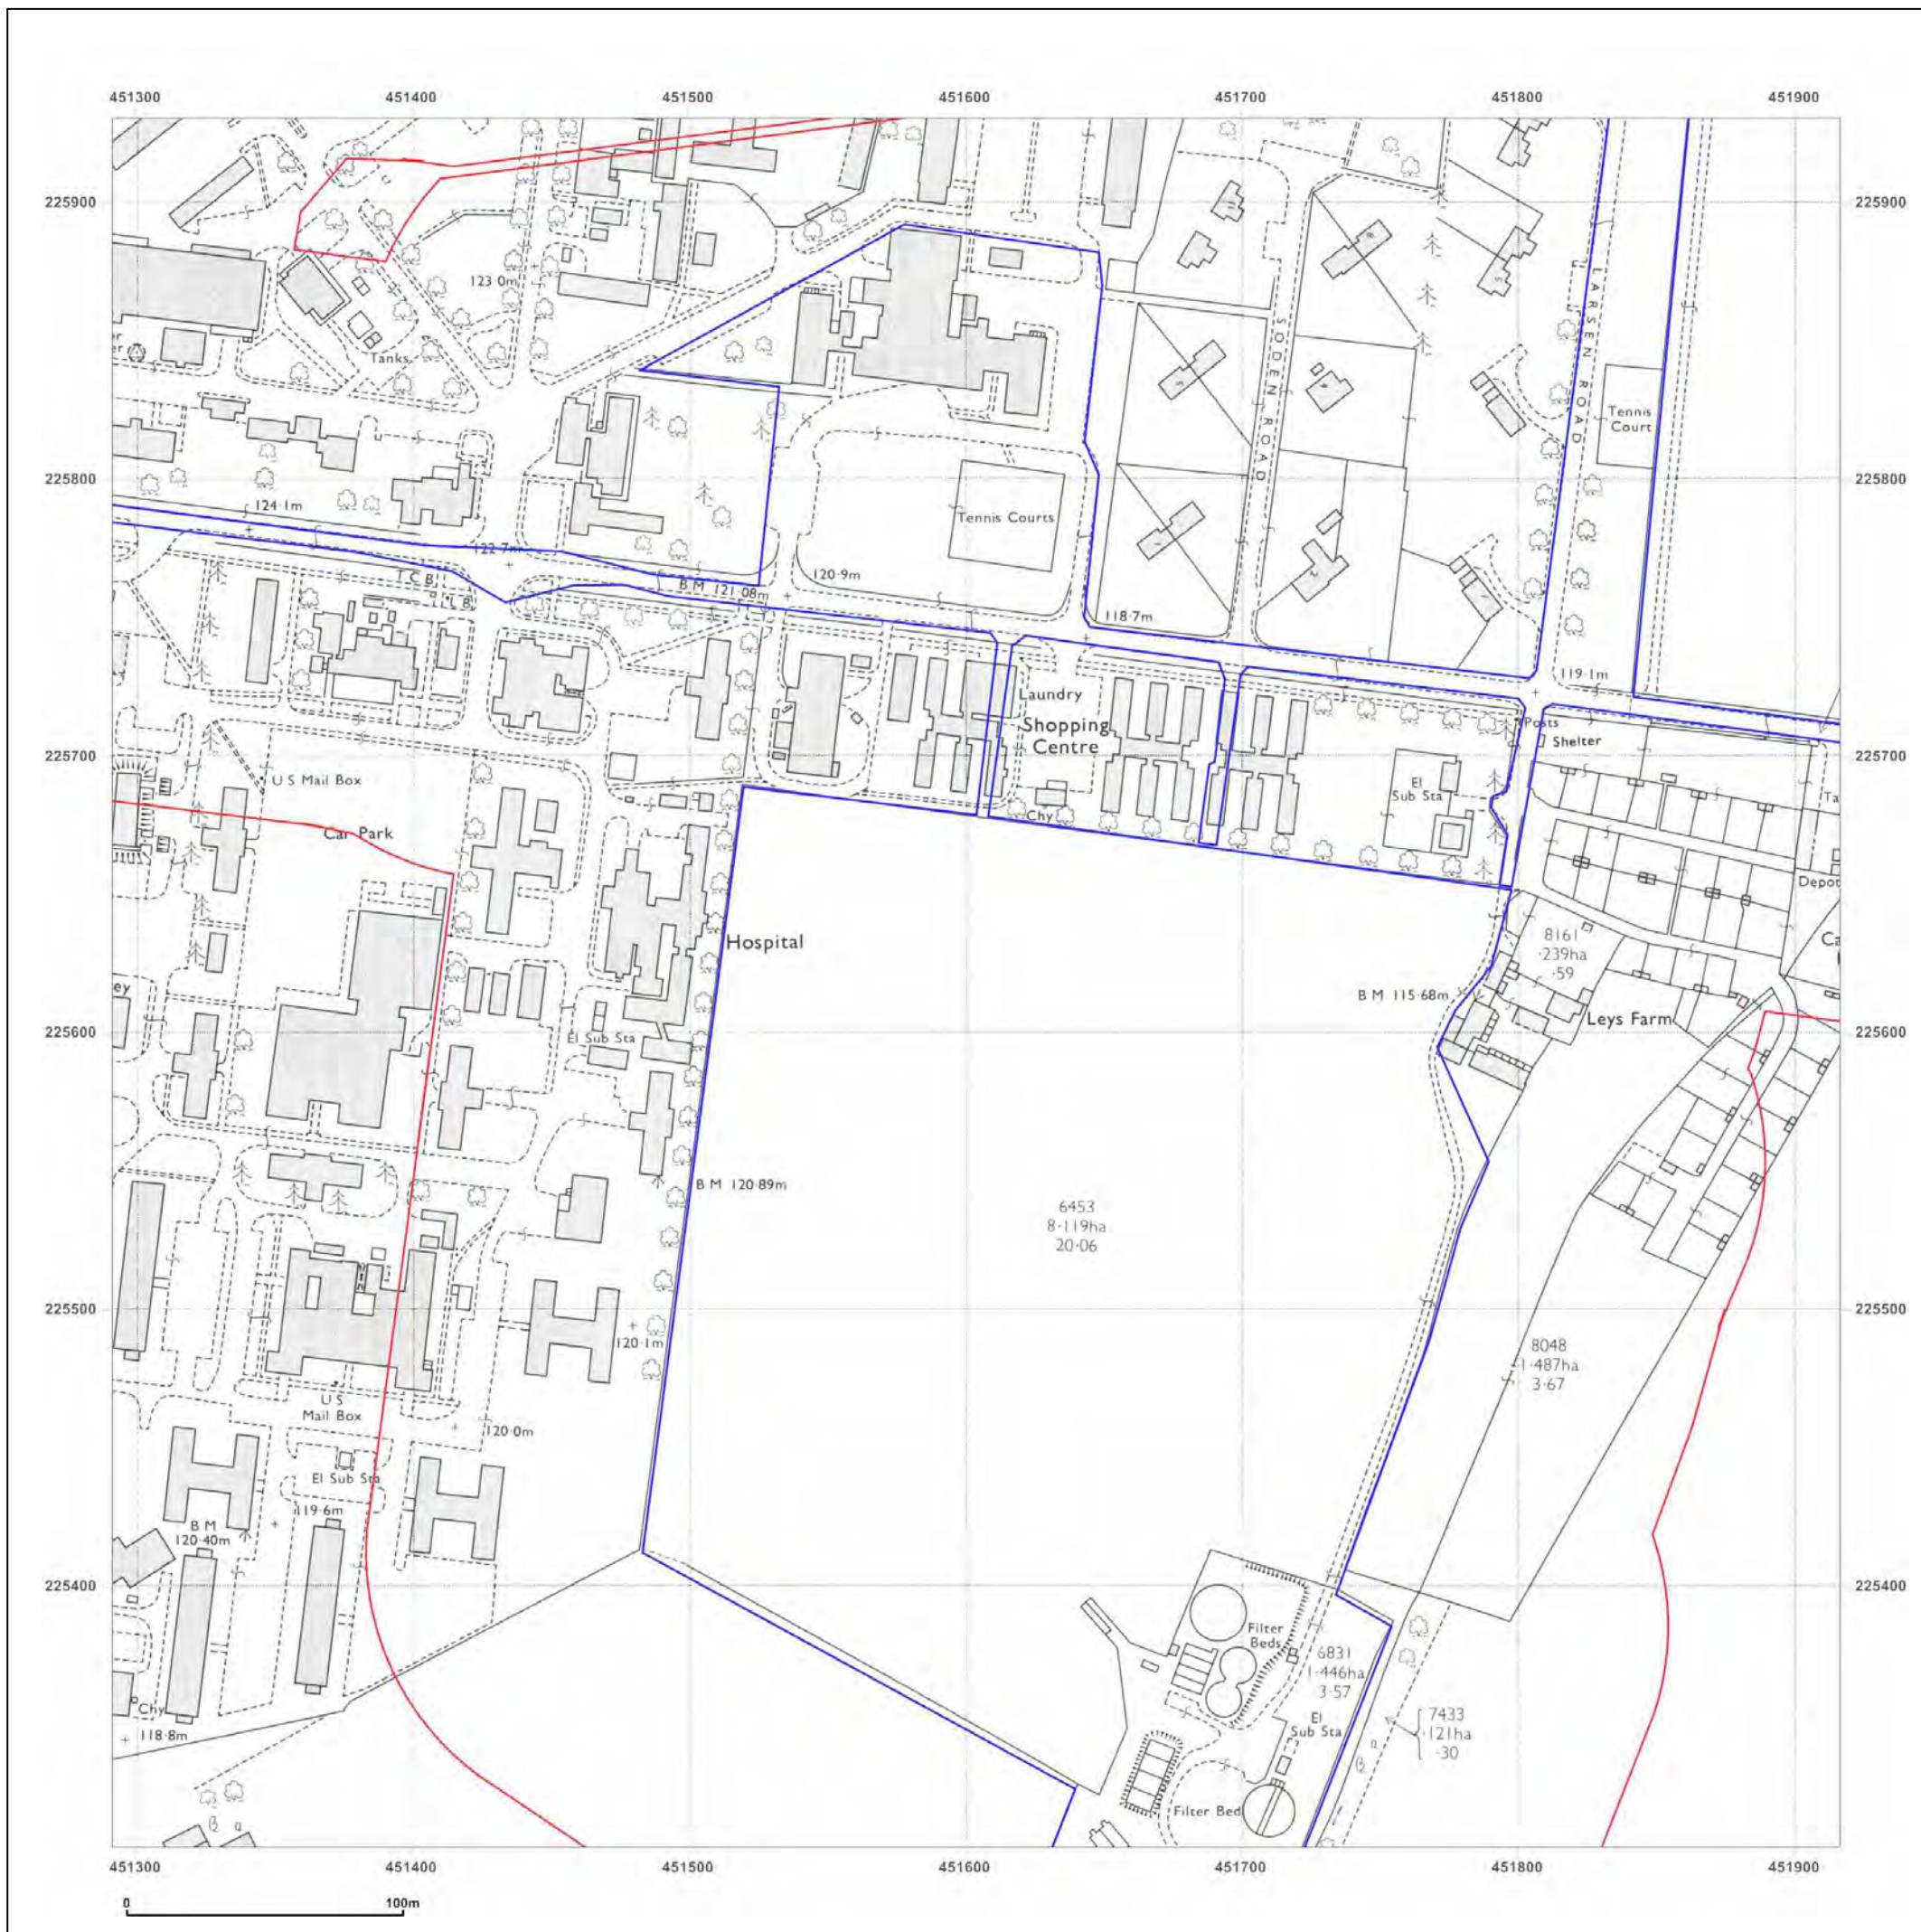

Site Details:

HEYFORD PARK HOUSE, 52
HEYFORD PARK, CAMP ROAD,
UPPER HEYFORD, OX25 5HD

Client Ref: Heyford_Park
Report Ref: GS-4227860_LS_4_2
Grid Ref: 451604, 225618

Map Name: National Grid

Map date: 1975

Scale: 1:2,500

Printed at: 1:2,500

Surveyed 1975
Revised 1975
Edition N/A
Copyright 1975
Levelled 1971

Produced by
Groundsure Insights
T: 08444 159000
E: info@groundsure.com
W: www.groundsure.com

© Crown copyright and database rights 2015 Ordnance Survey 100035207

Production date: 04 September 2017

To view map legend click here [Legend](#)