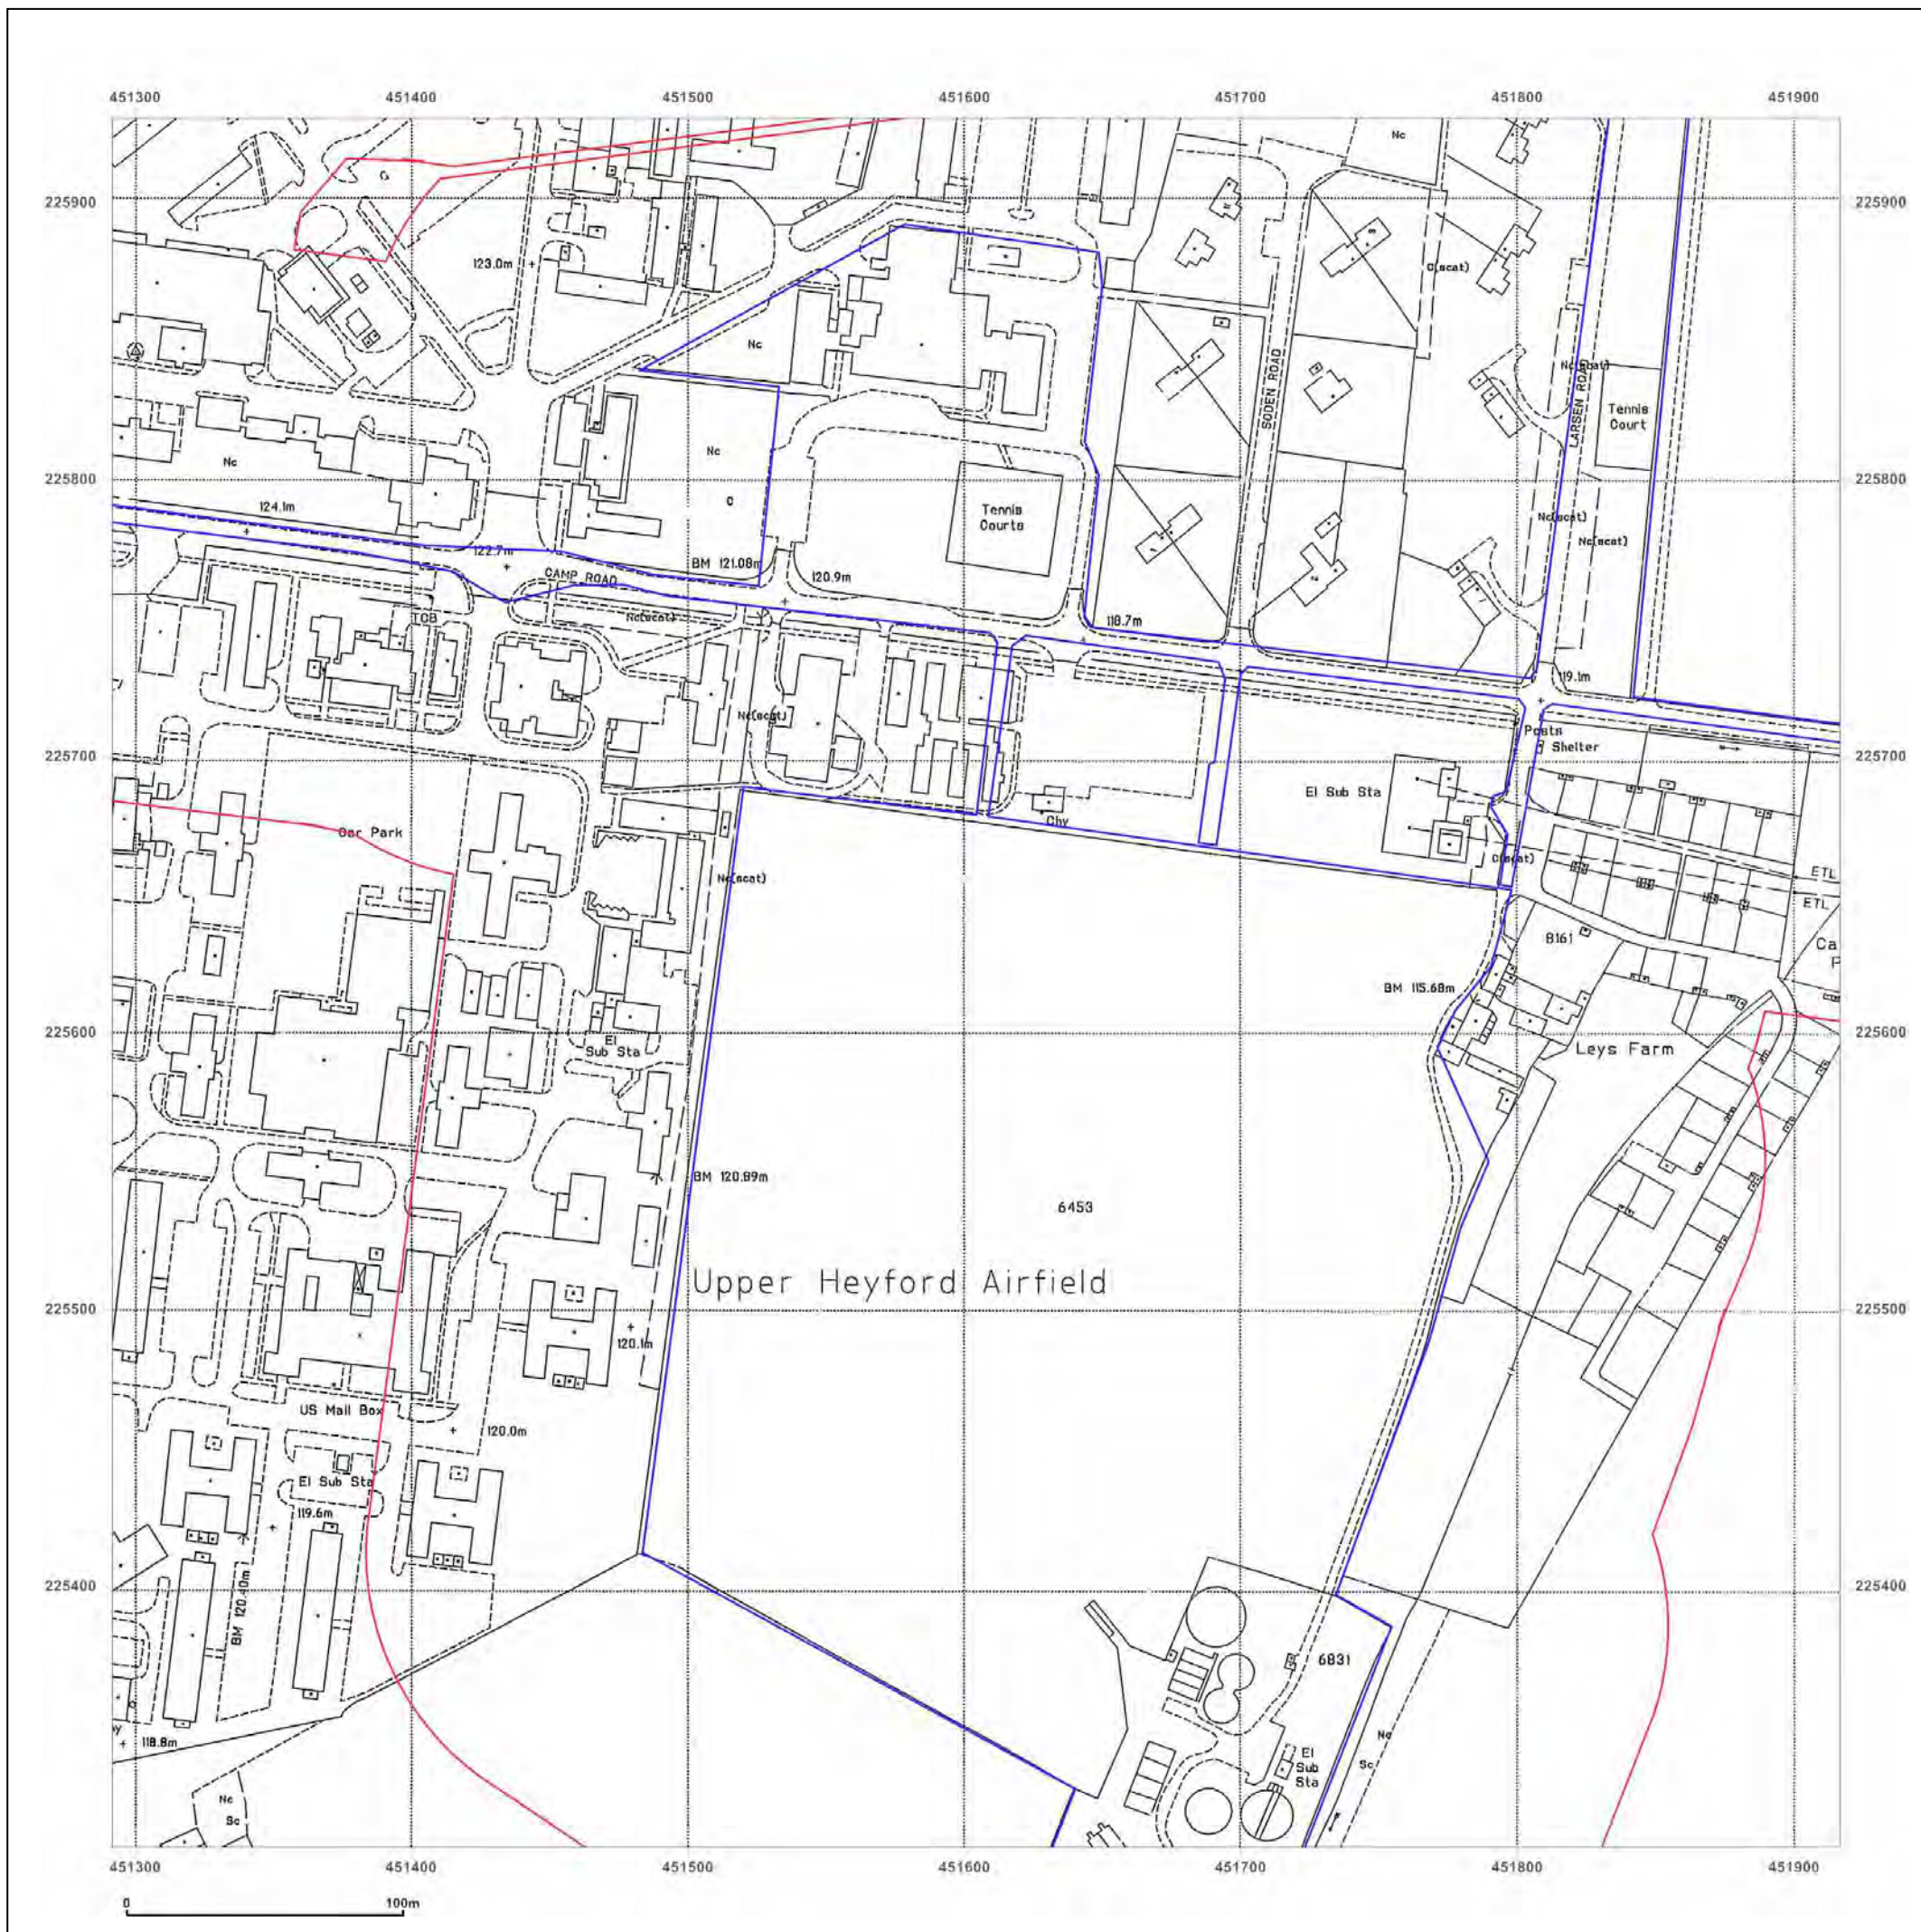

Site Details:

HEYFORD PARK HOUSE, 52
HEYFORD PARK, CAMP ROAD,
UPPER HEYFORD, OX25 5HD

Client Ref: Heyford_Park
Report Ref: GS-4227860_LS_4_2
Grid Ref: 451604, 225618

Map Name: National Grid

Map date: 1995

Scale: 1:2,500

Printed at: 1:2,500

Surveyed N/A
Revised 1995
Edition N/A
Copyright 1995
Levelled N/A

Produced by
Groundsure Insights
T: 08444 159000
E: info@groundsure.com
W: www.groundsure.com

© Crown copyright and database rights 2015 Ordnance Survey 100035207

Production date: 04 September 2017

To view map legend click here [Legend](#)