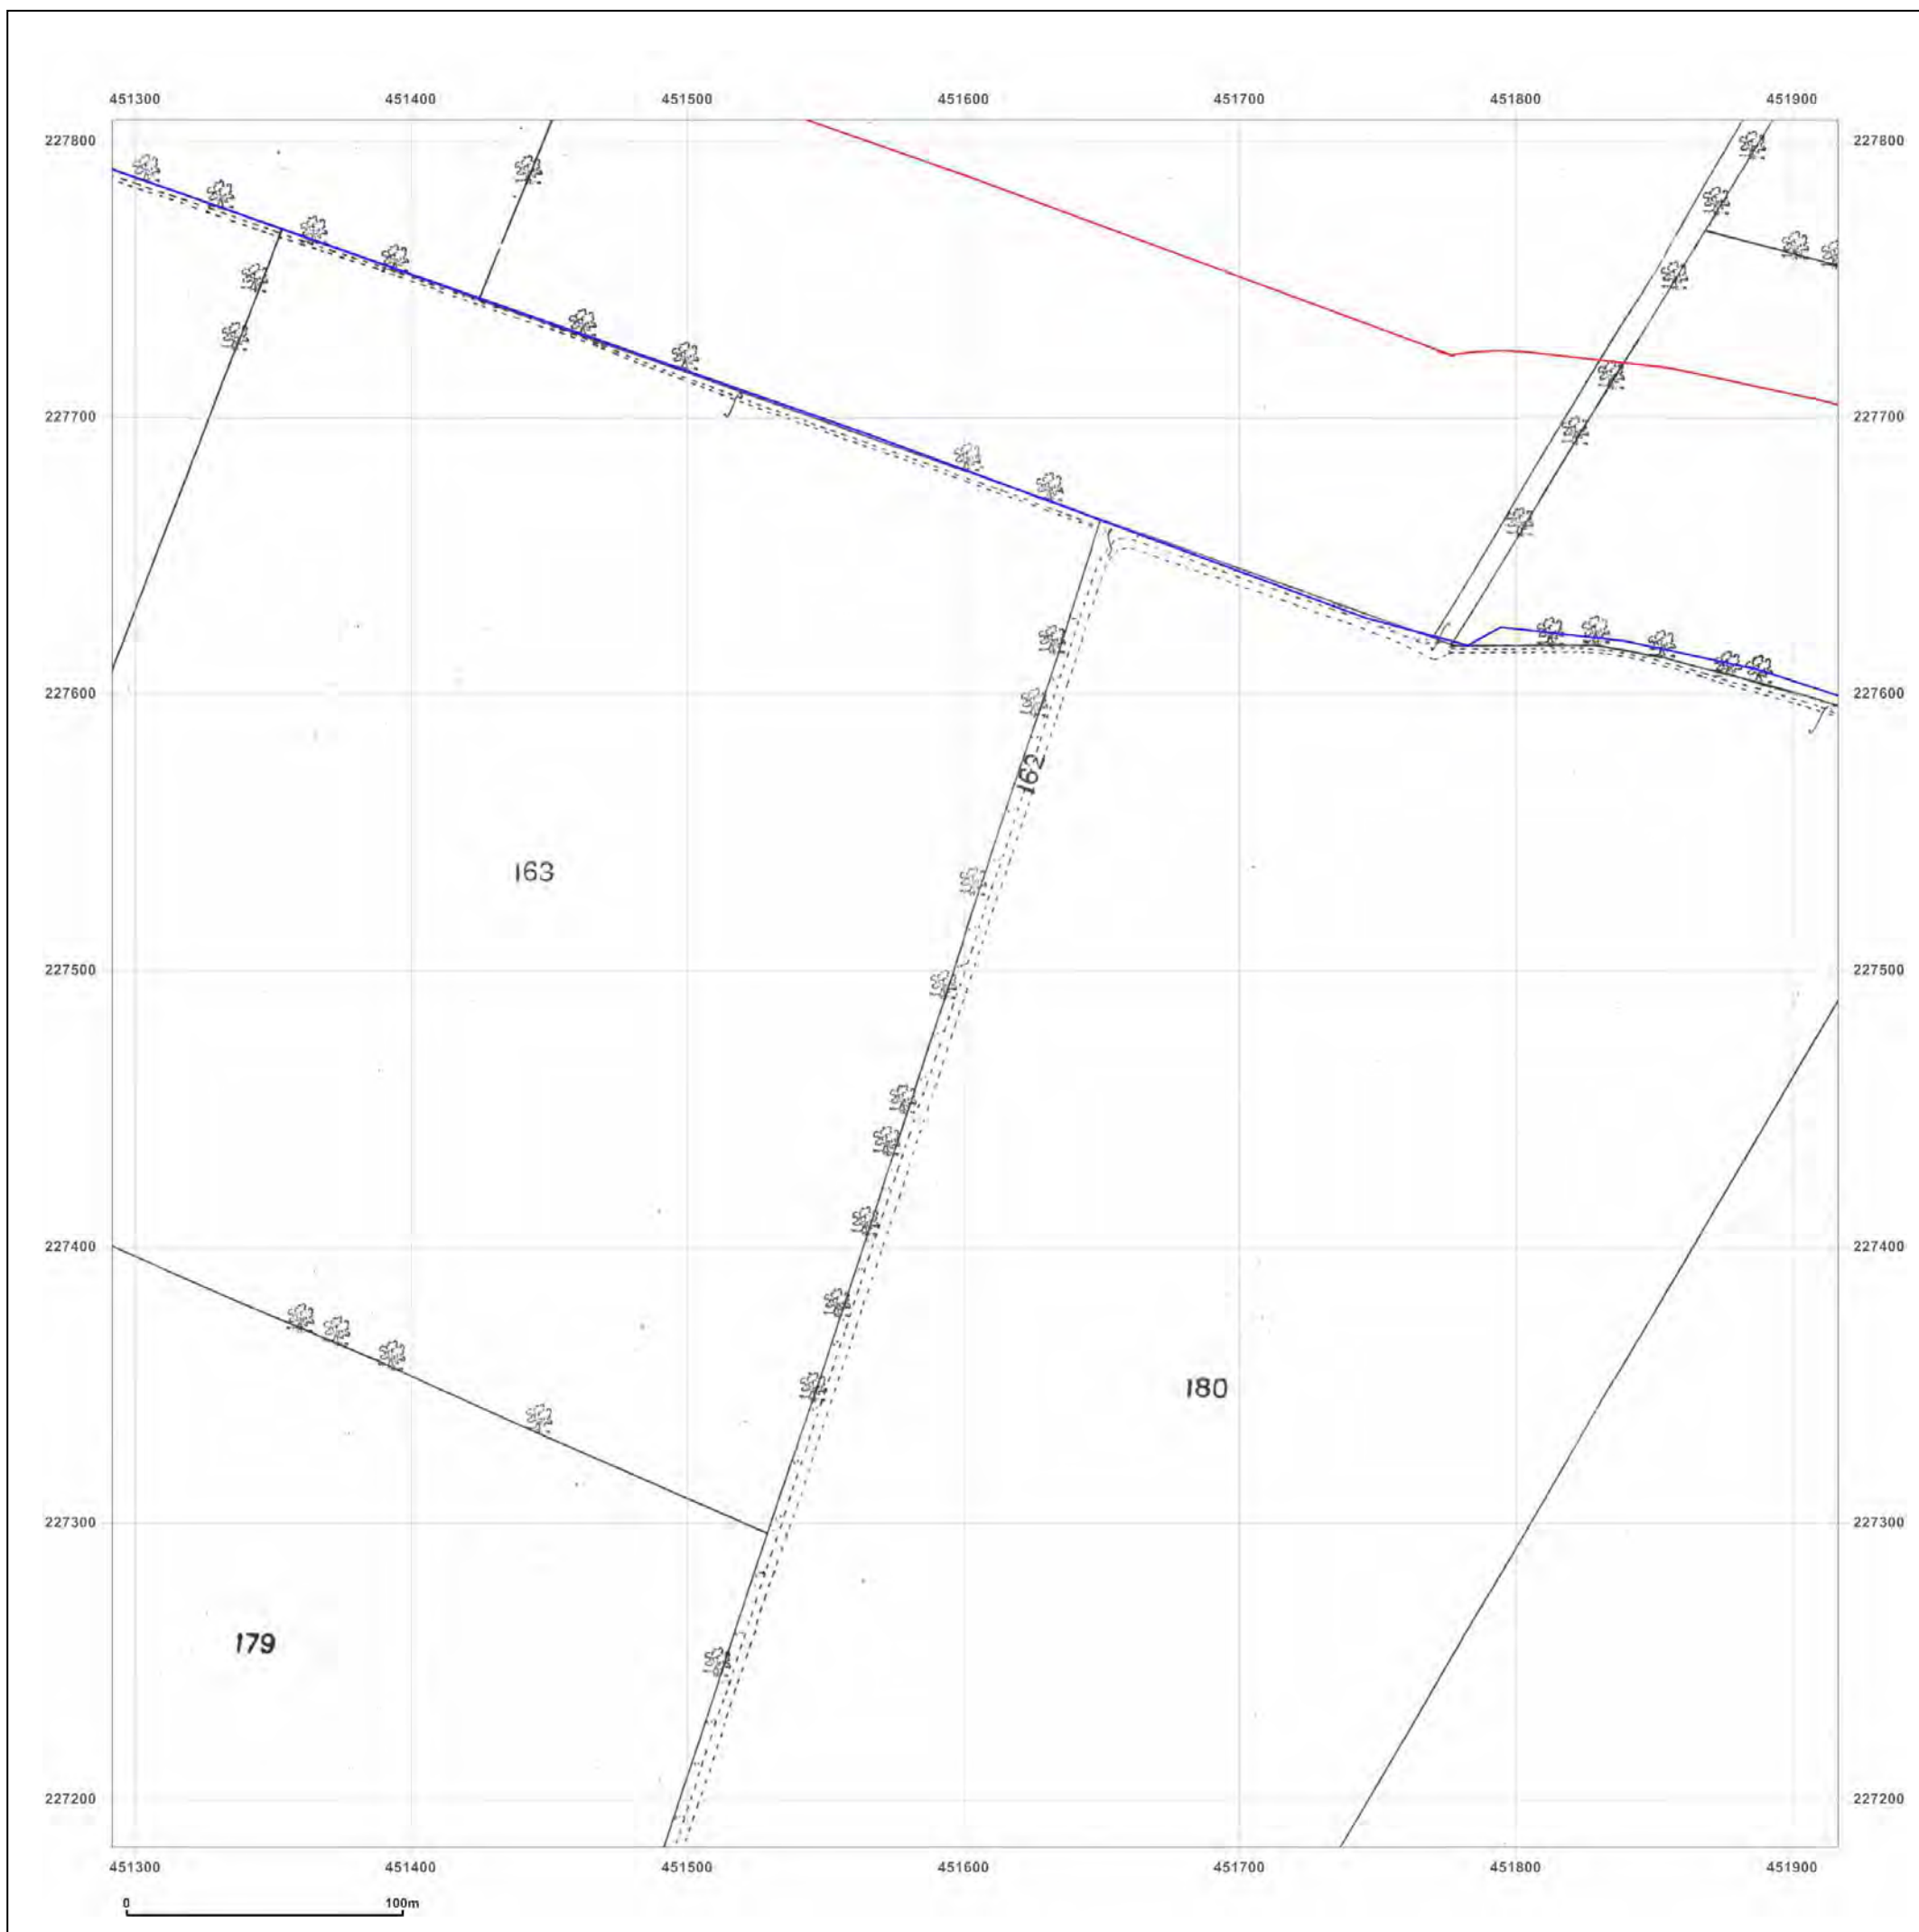

© Crown copyright and database rights 2015 Ordnance Survey 100035207

Production date: 04 September 2017

To view map legend click here [Legend](#)

Site Details:

HEYFORD PARK HOUSE, 52
HEYFORD PARK, CAMP ROAD,
UPPER HEYFORD, OX25 5HD