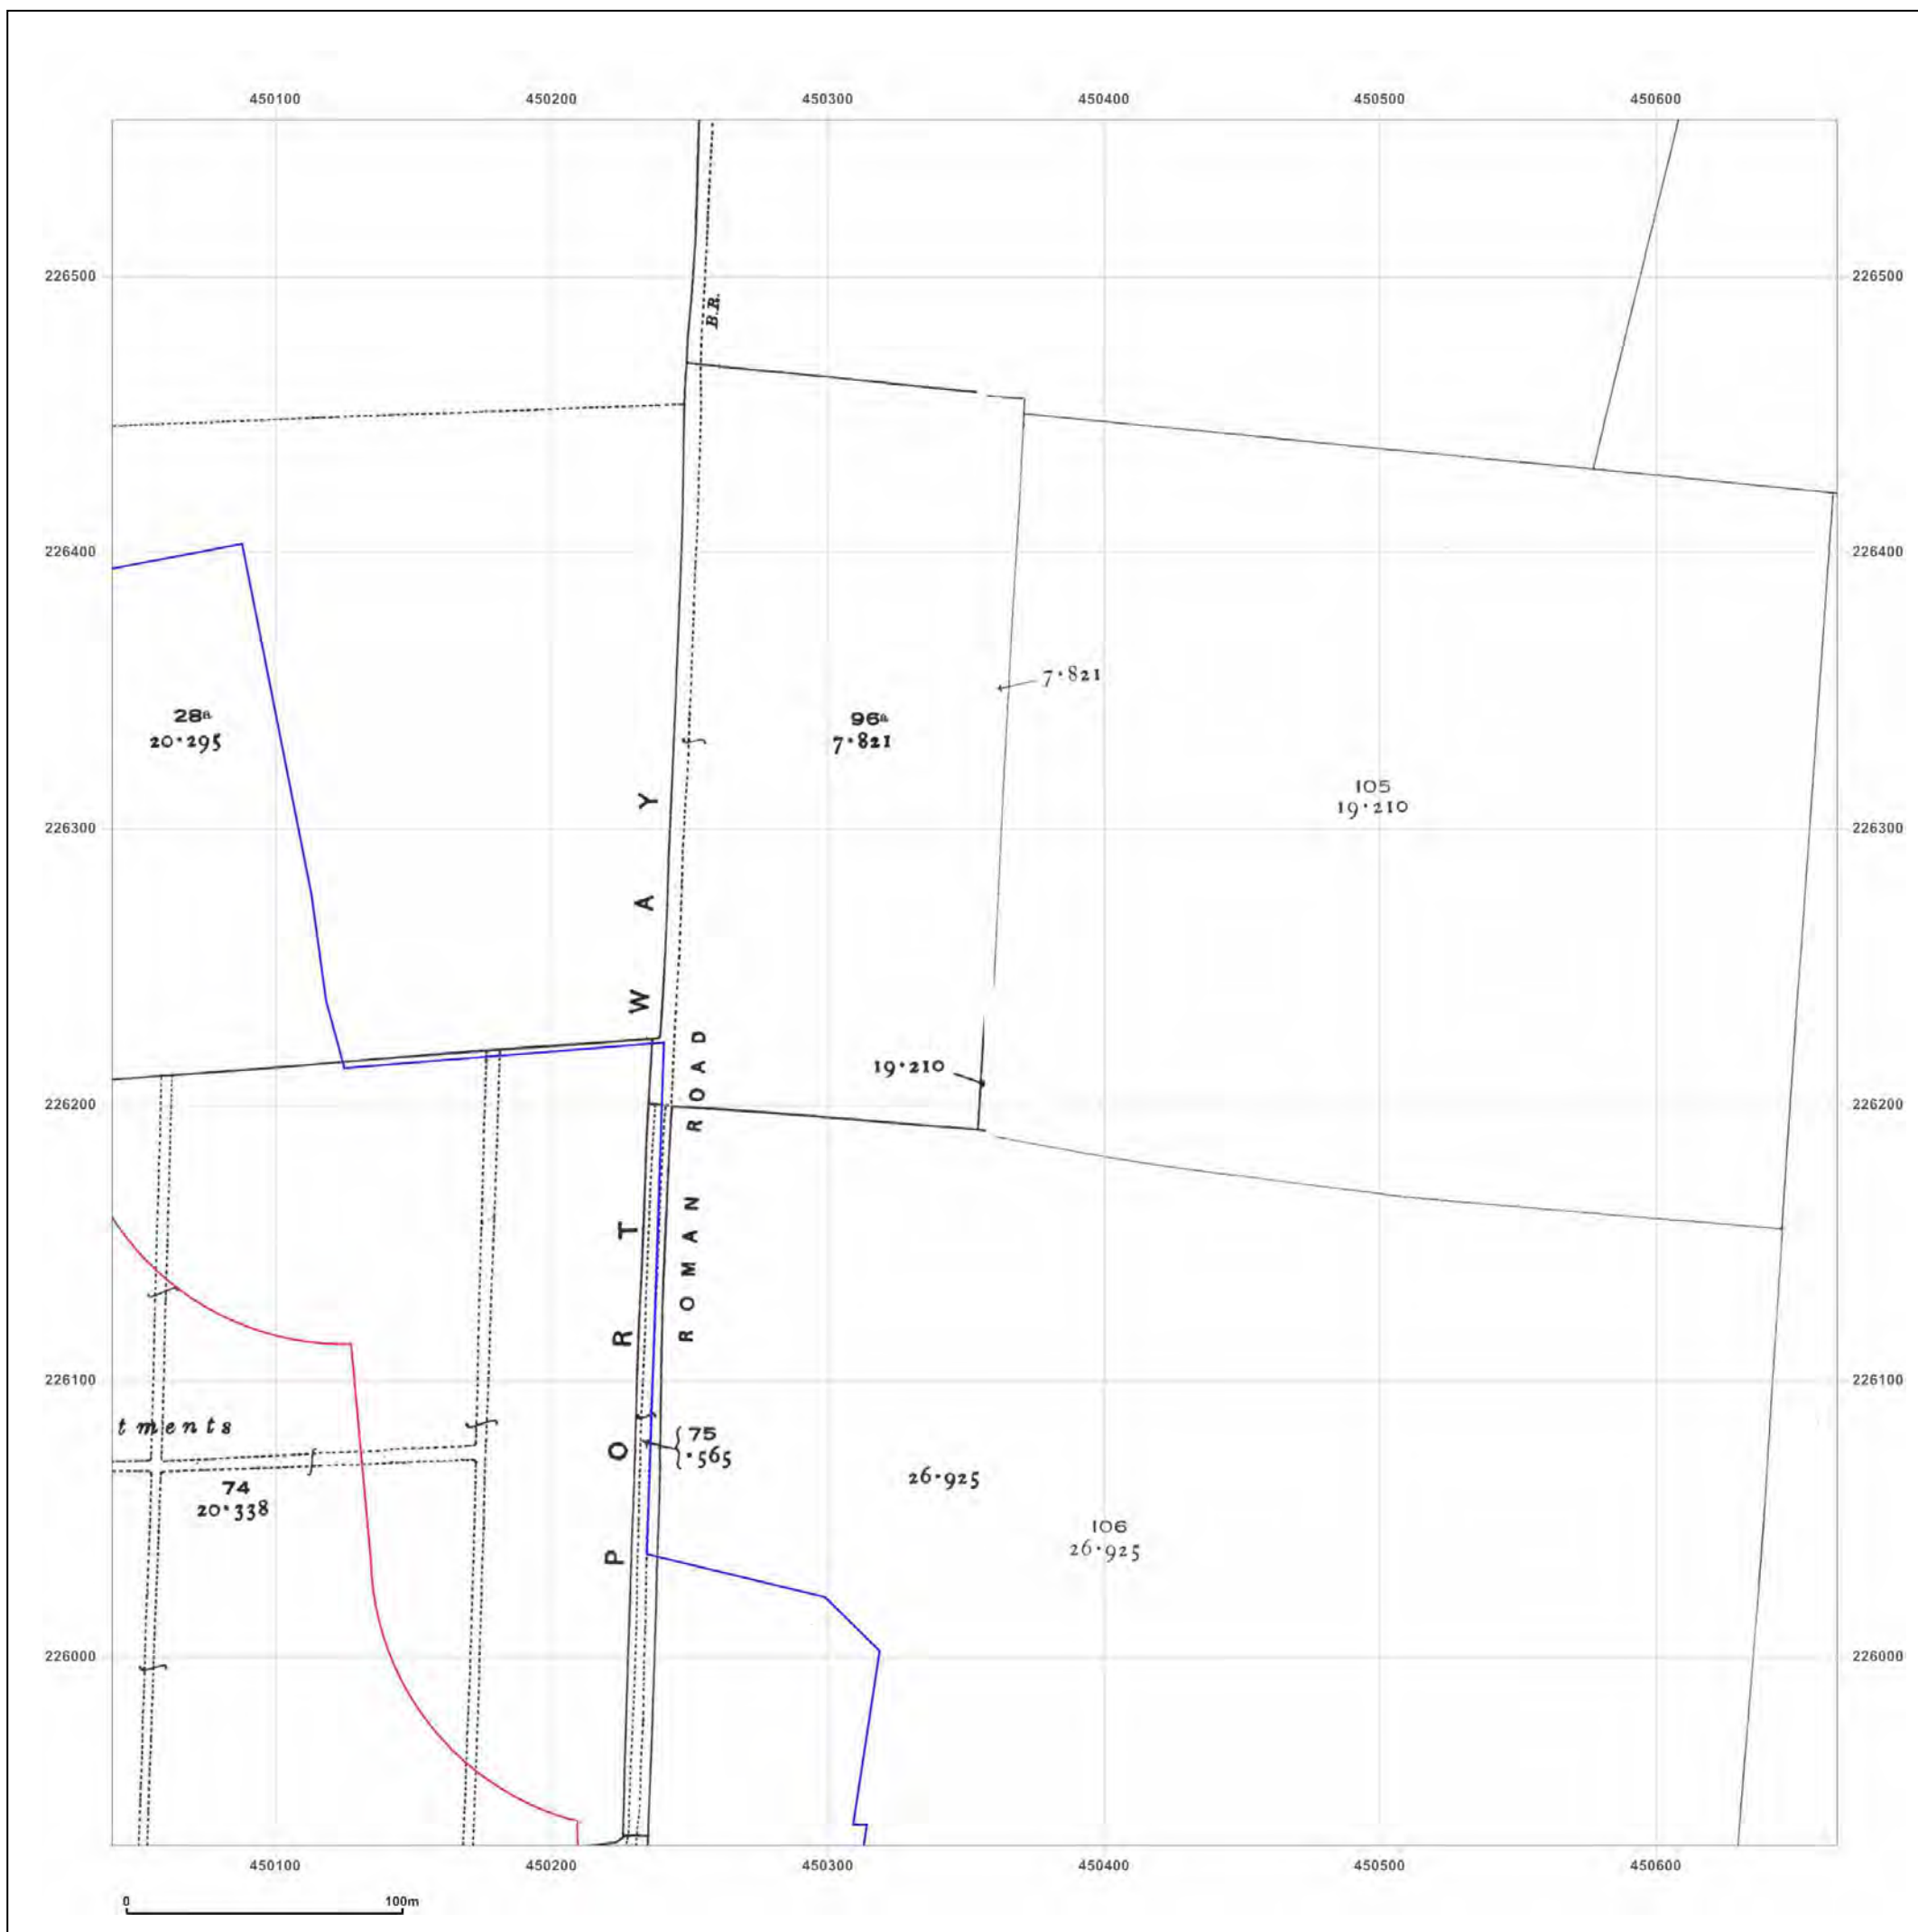

Site Details:

HEYFORD PARK HOUSE, 52
HEYFORD PARK, CAMP ROAD,
UPPER HEYFORD, OX25 5HD

Client Ref: Heyford_Park
Report Ref: GS-4227860_LS_2_3
Grid Ref: 450353, 226244

Map Name: County Series

Map date: 1922

Scale: 1:2,500

Printed at: 1:2,500

Produced by
Groundsure Insights
T: 08444 159000
E: info@groundsure.com
W: www.groundsure.com

© Crown copyright and database rights 2015 Ordnance Survey 100035207

Production date: 04 September 2017

To view map legend click here [Legend](#)