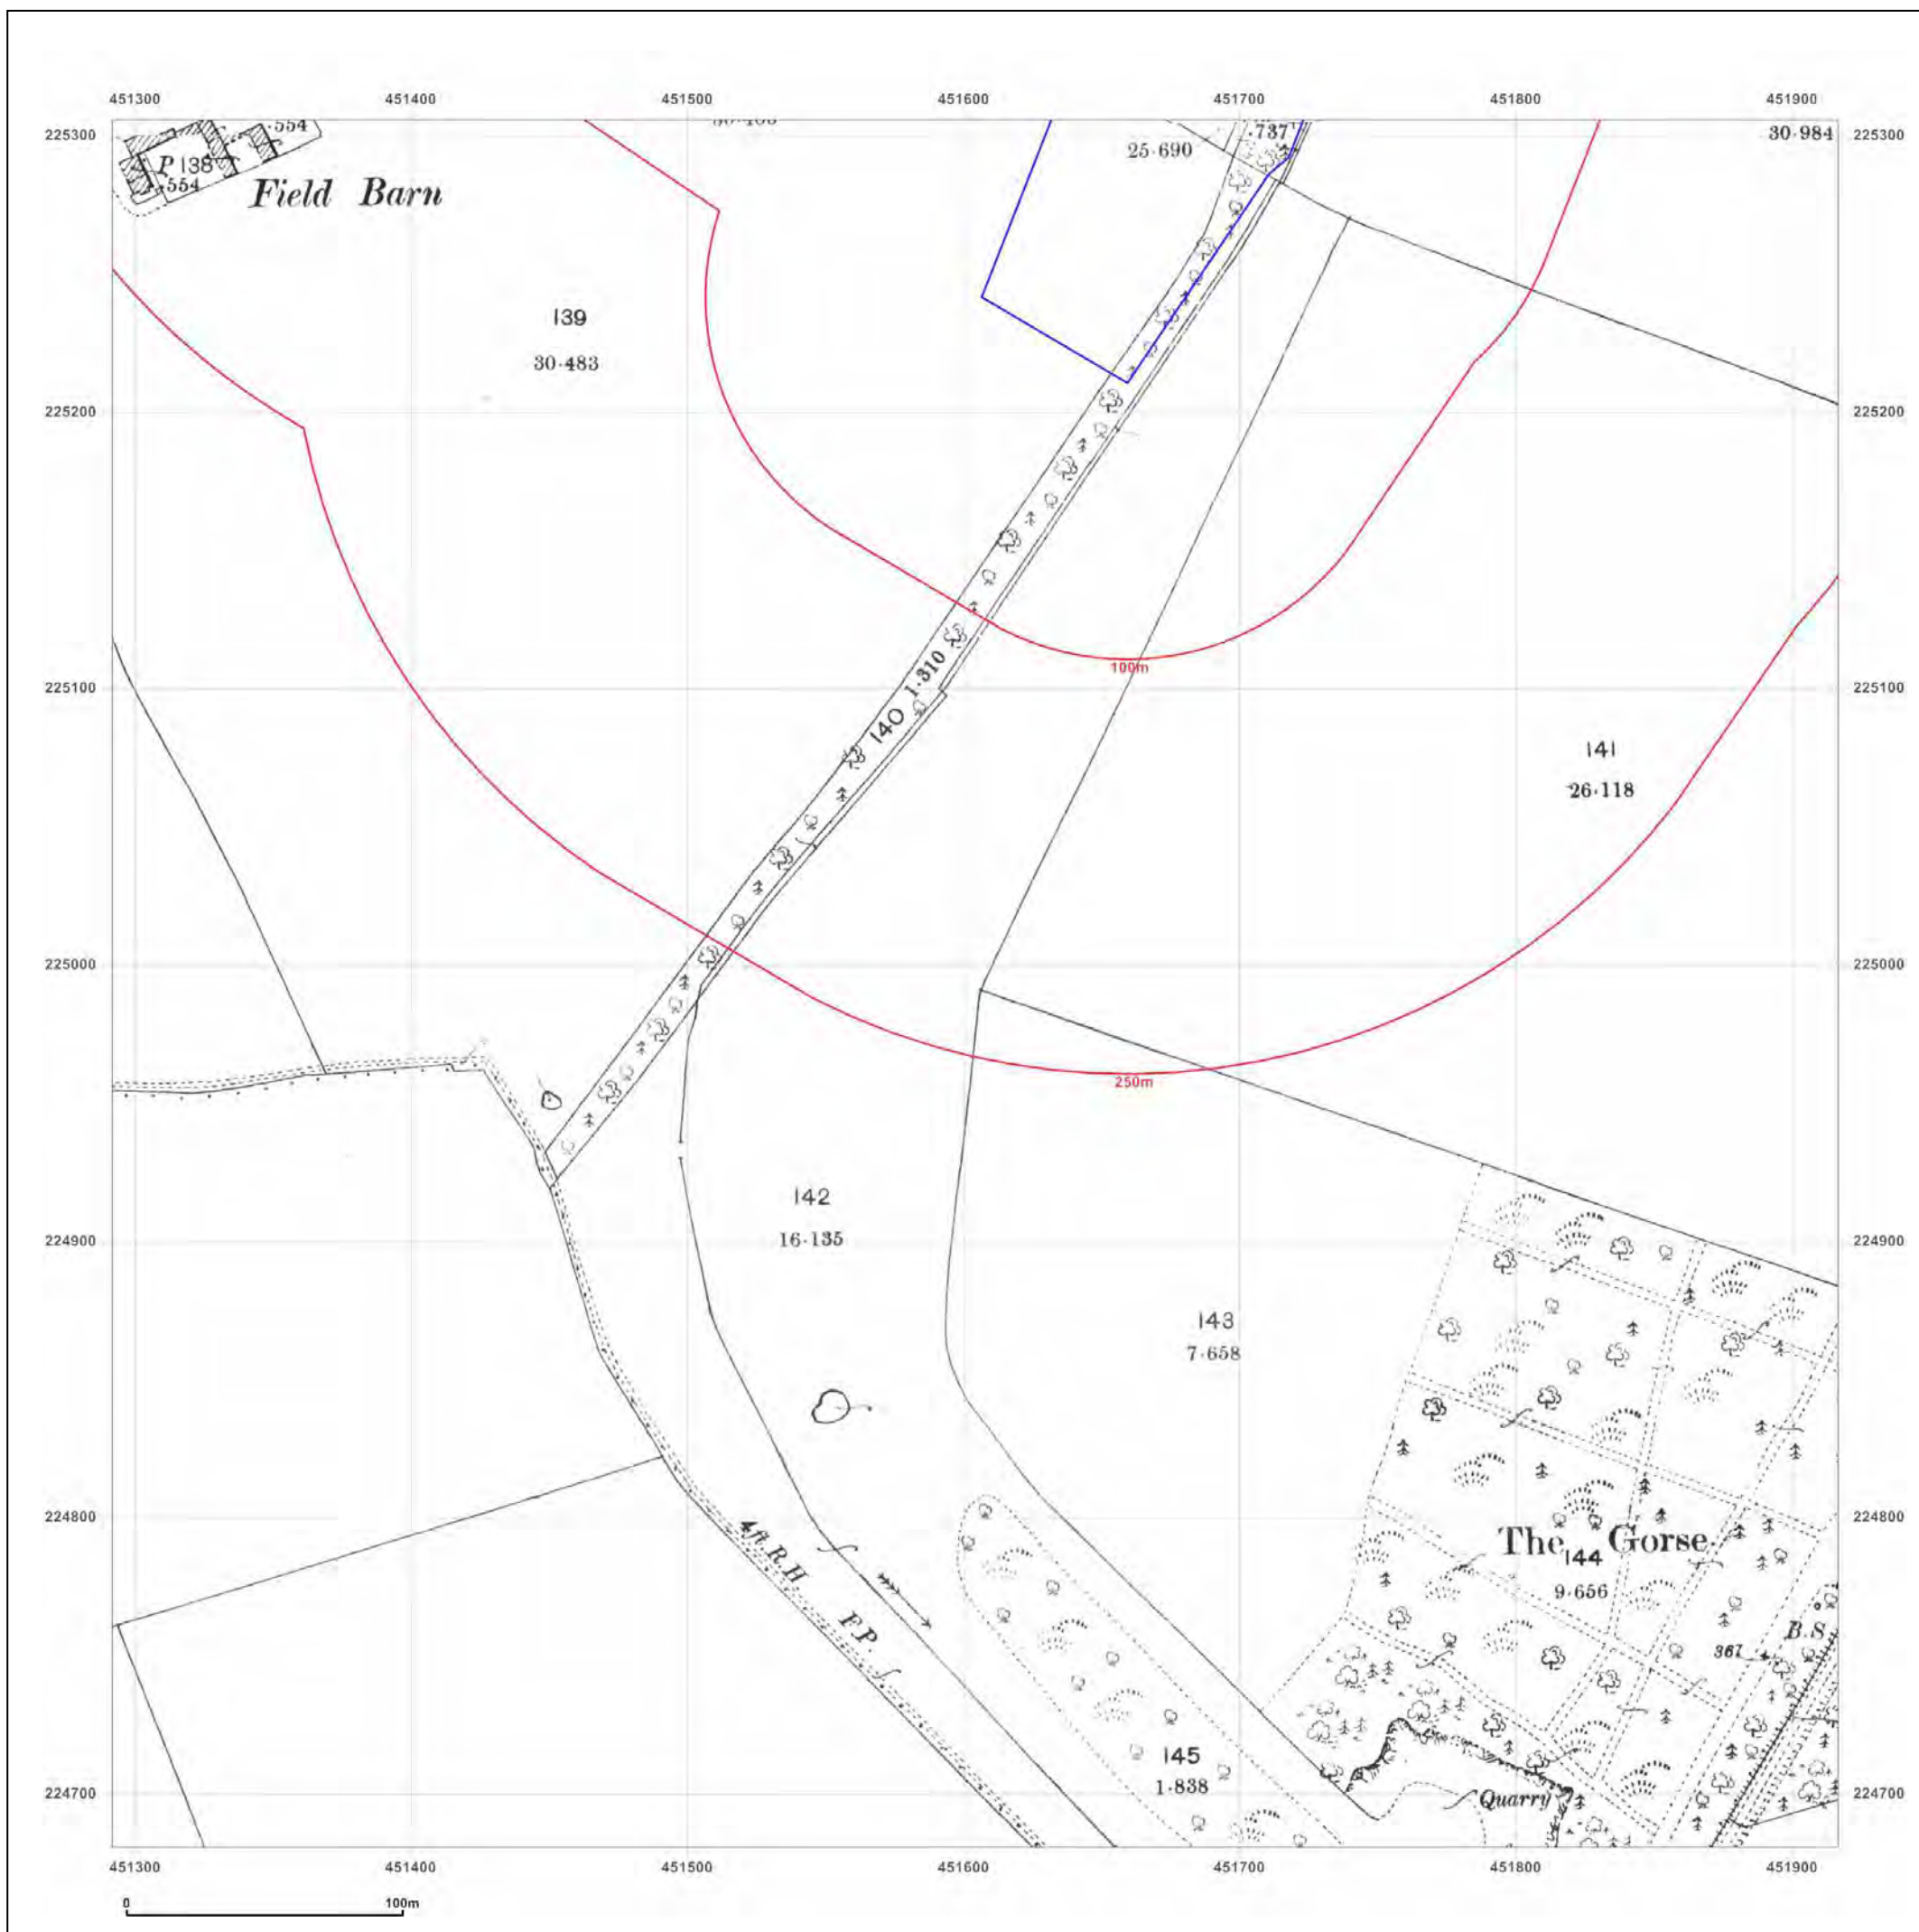

© Crown copyright and database rights 2015 Ordnance Survey 100035207

Production date: 04 September 2017

To view map legend click here [Legend](#)

Site Details:

HEYFORD PARK HOUSE, 52
HEYFORD PARK, CAMP ROAD,
UPPER HEYFORD, OX25 5HD