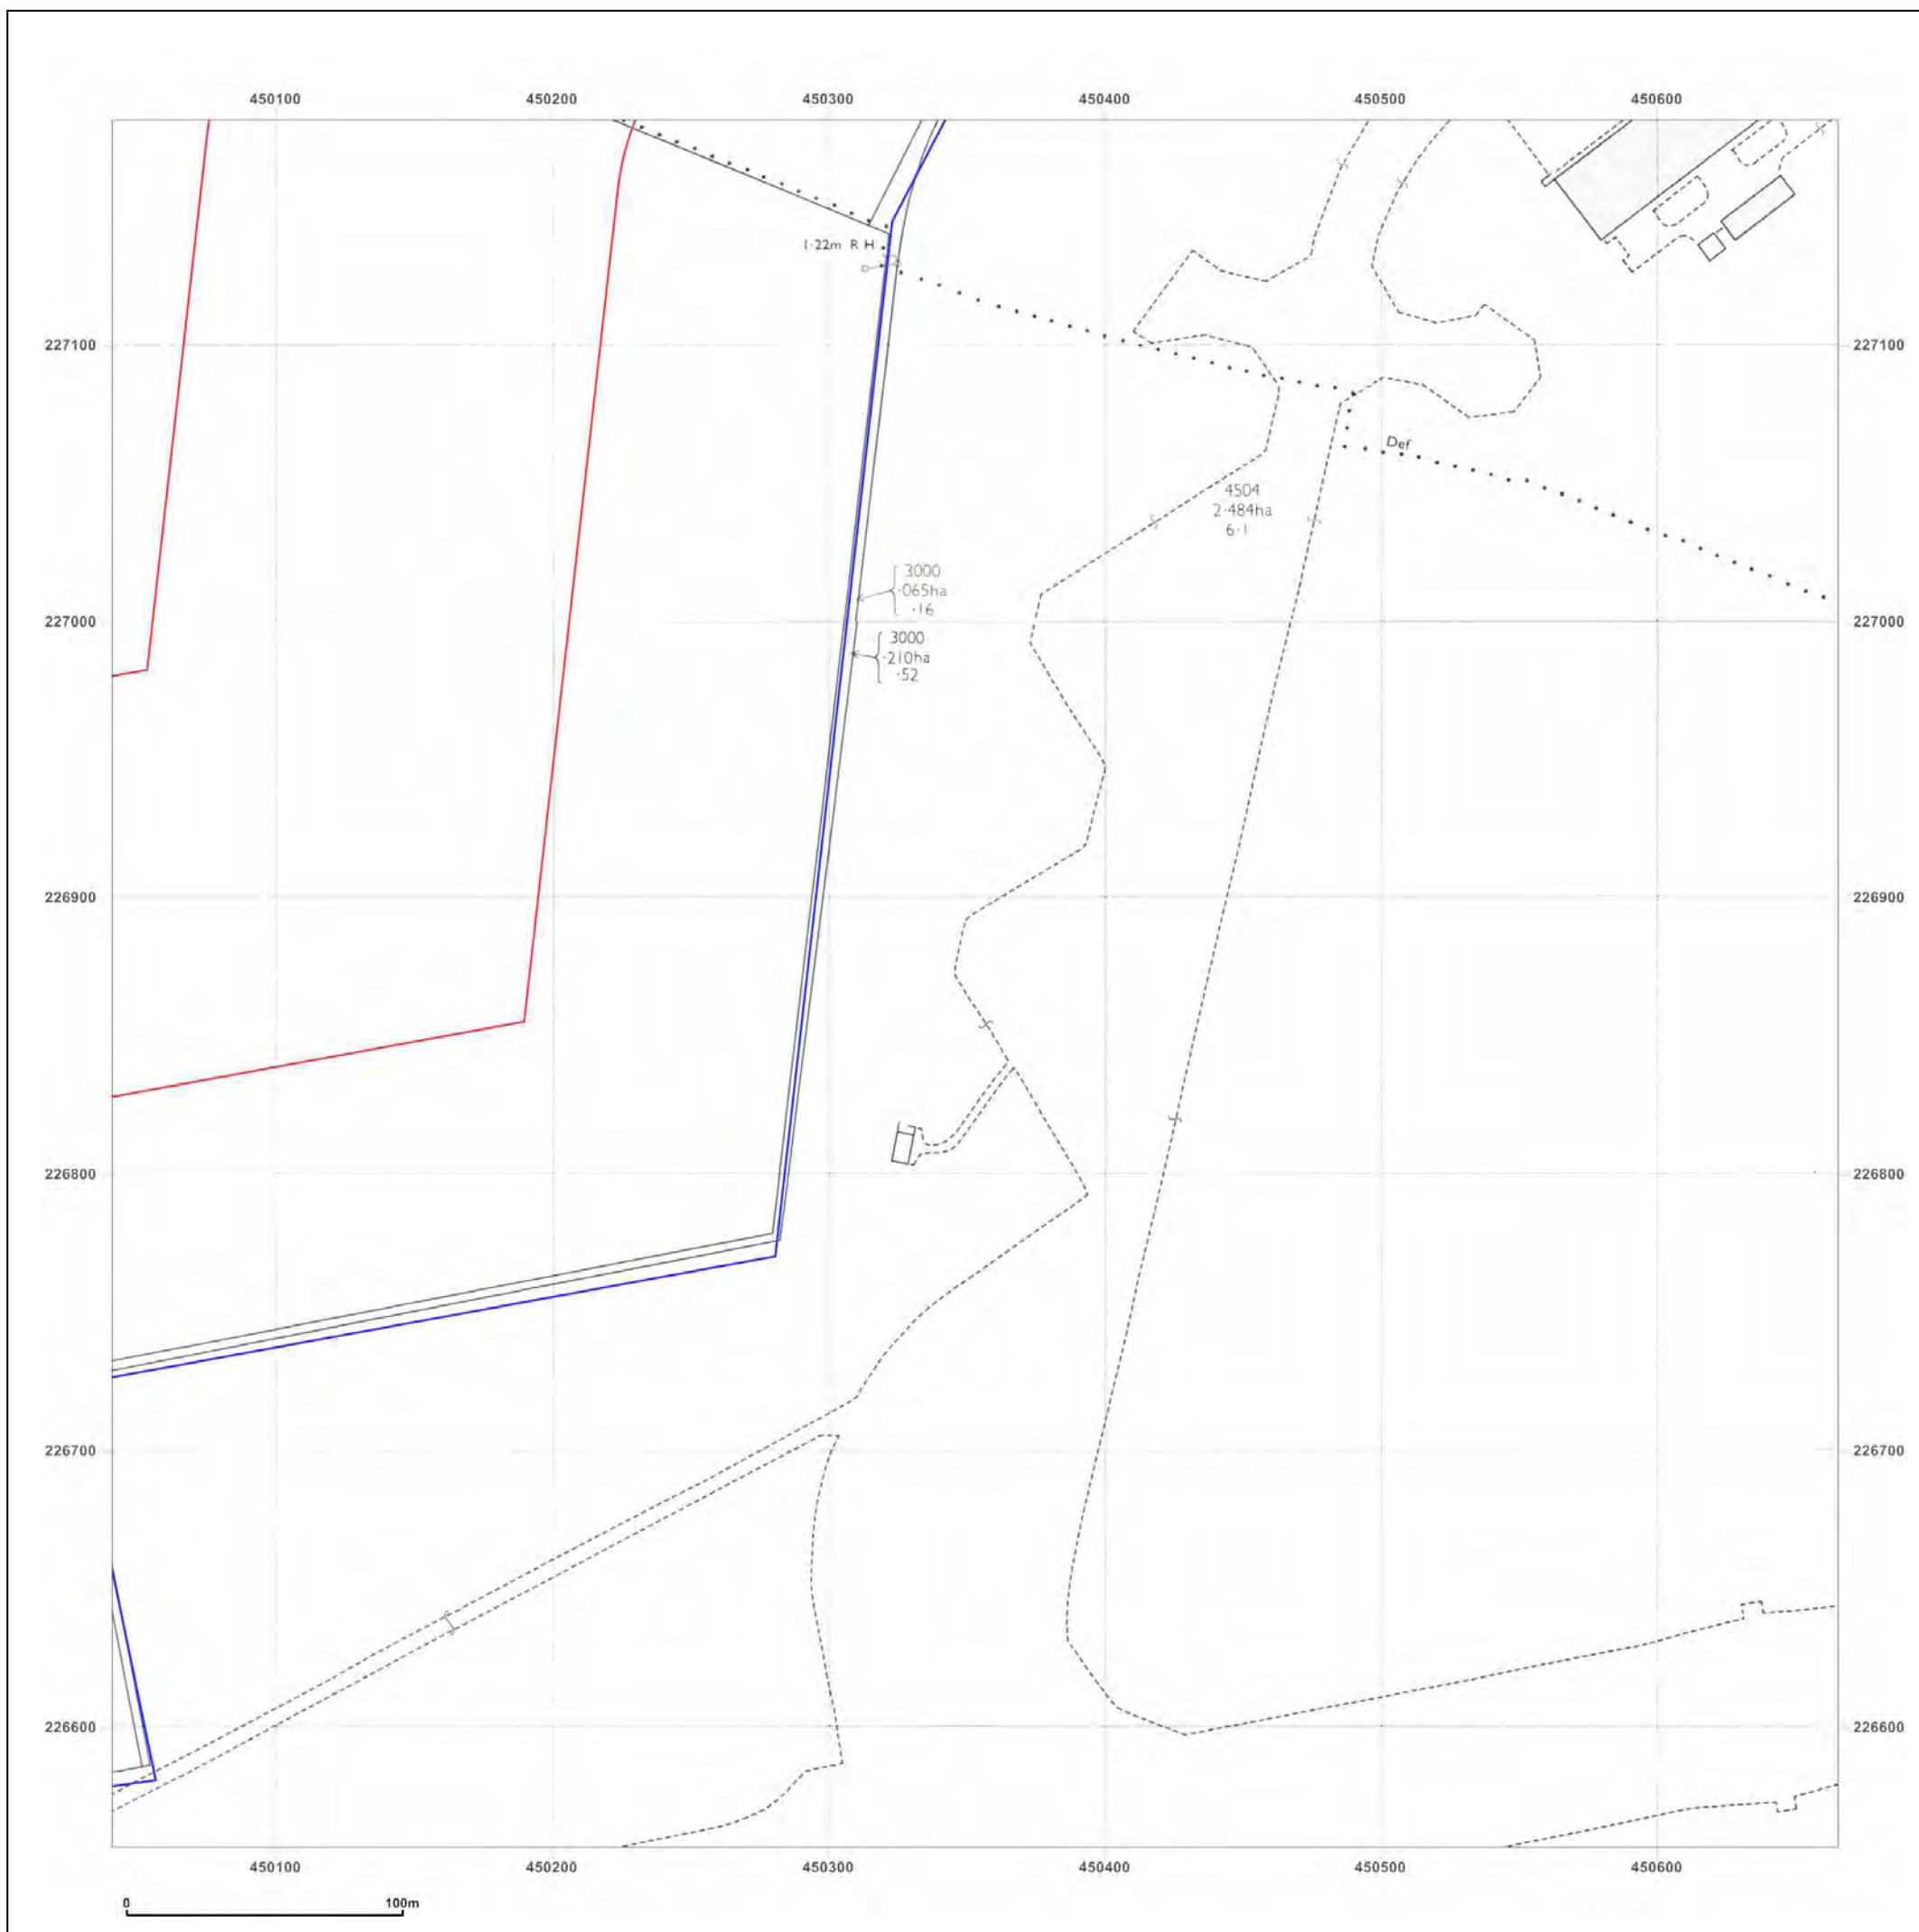

Site Details:

HEYFORD PARK HOUSE, 52
HEYFORD PARK, CAMP ROAD,
UPPER HEYFORD, OX25 5HD

Client Ref: Heyford_Park
Report Ref: GS-4227860_LS_2_4
Grid Ref: 450353, 226869

Map Name: National Grid

Map date: 1974

Scale: 1:2,500

Printed at: 1:2,500

Surveyed 1974
Revised 1974
Edition N/A
Copyright N/A
Levelled 1971

Surveyed 1974
Revised 1974
Edition N/A
Copyright 1976
Levelled 1971

Produced by
Groundsure Insights
T: 08444 159000
E: info@groundsure.com
W: www.groundsure.com

© Crown copyright and database rights 2015 Ordnance Survey 100035207

Production date: 04 September 2017

To view map legend click here [Legend](#)