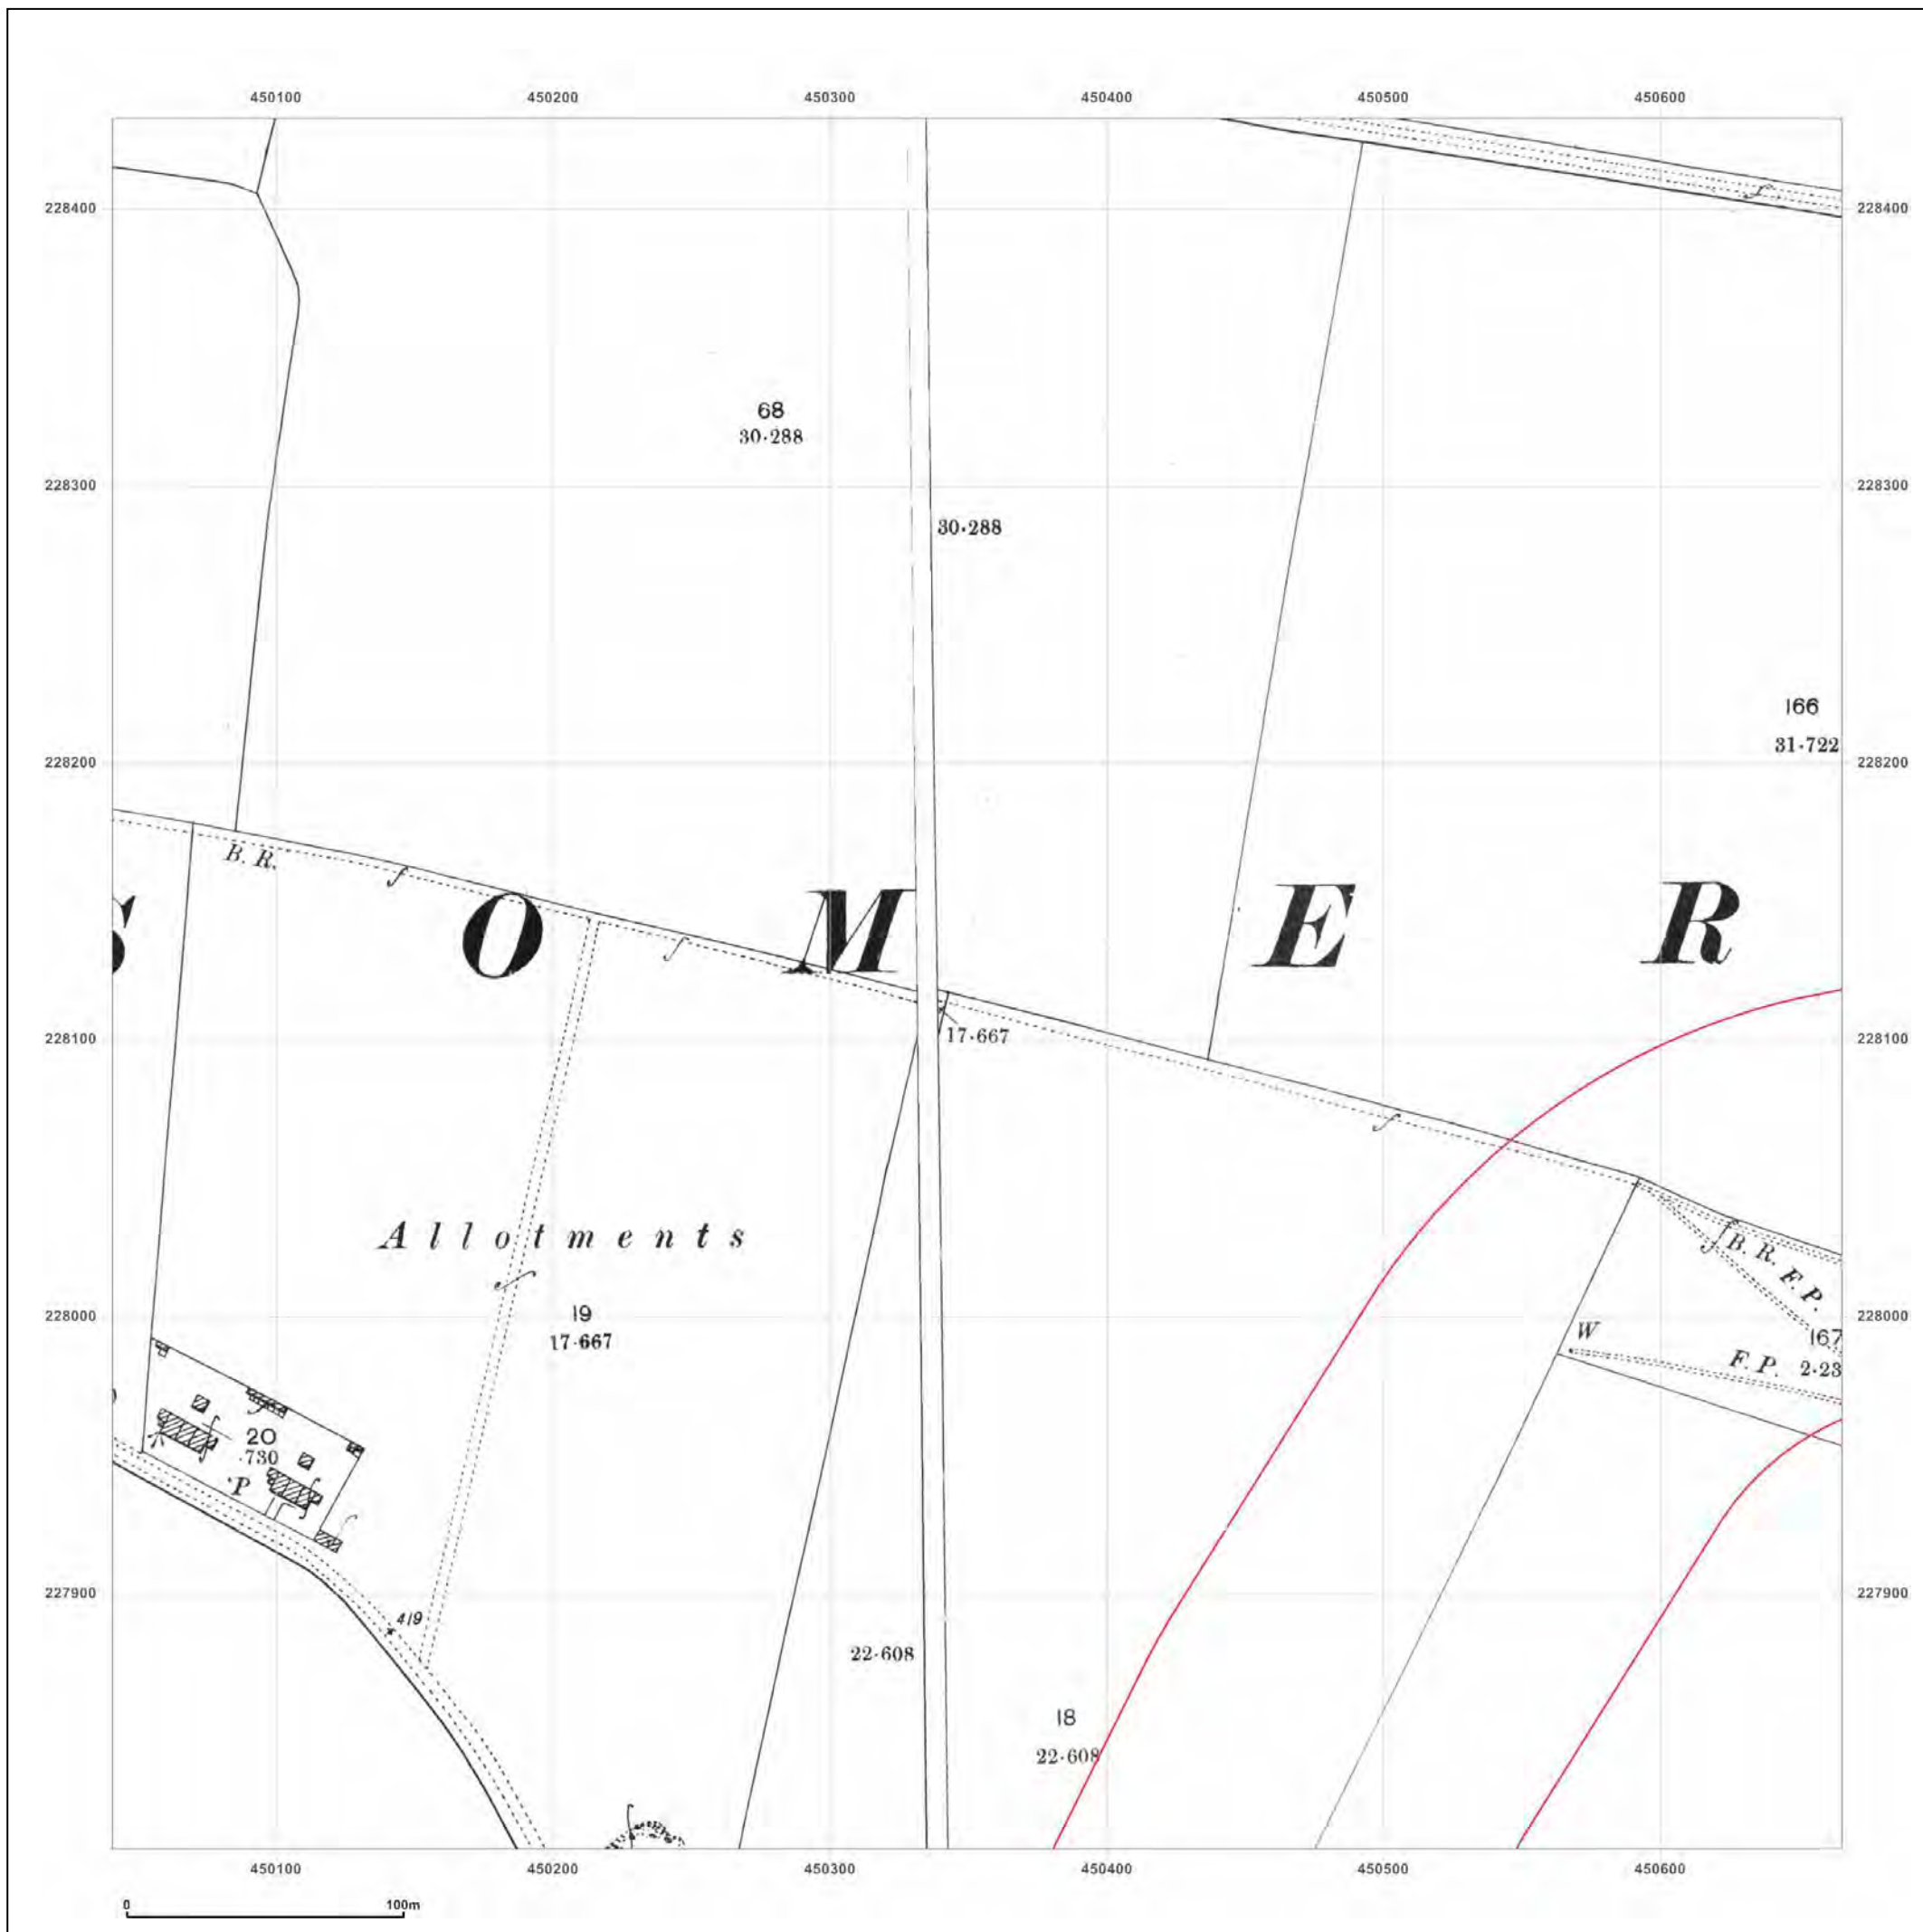

Site Details:

HEYFORD PARK HOUSE, 52
HEYFORD PARK, CAMP ROAD,
UPPER HEYFORD, OX25 5HD

Client Ref: Heyford_Park
Report Ref: GS-4227860_LS_2_6
Grid Ref: 450353, 228120

Map Name: County Series

Map date: 1900

Scale: 1:2,500

Printed at: 1:2,500