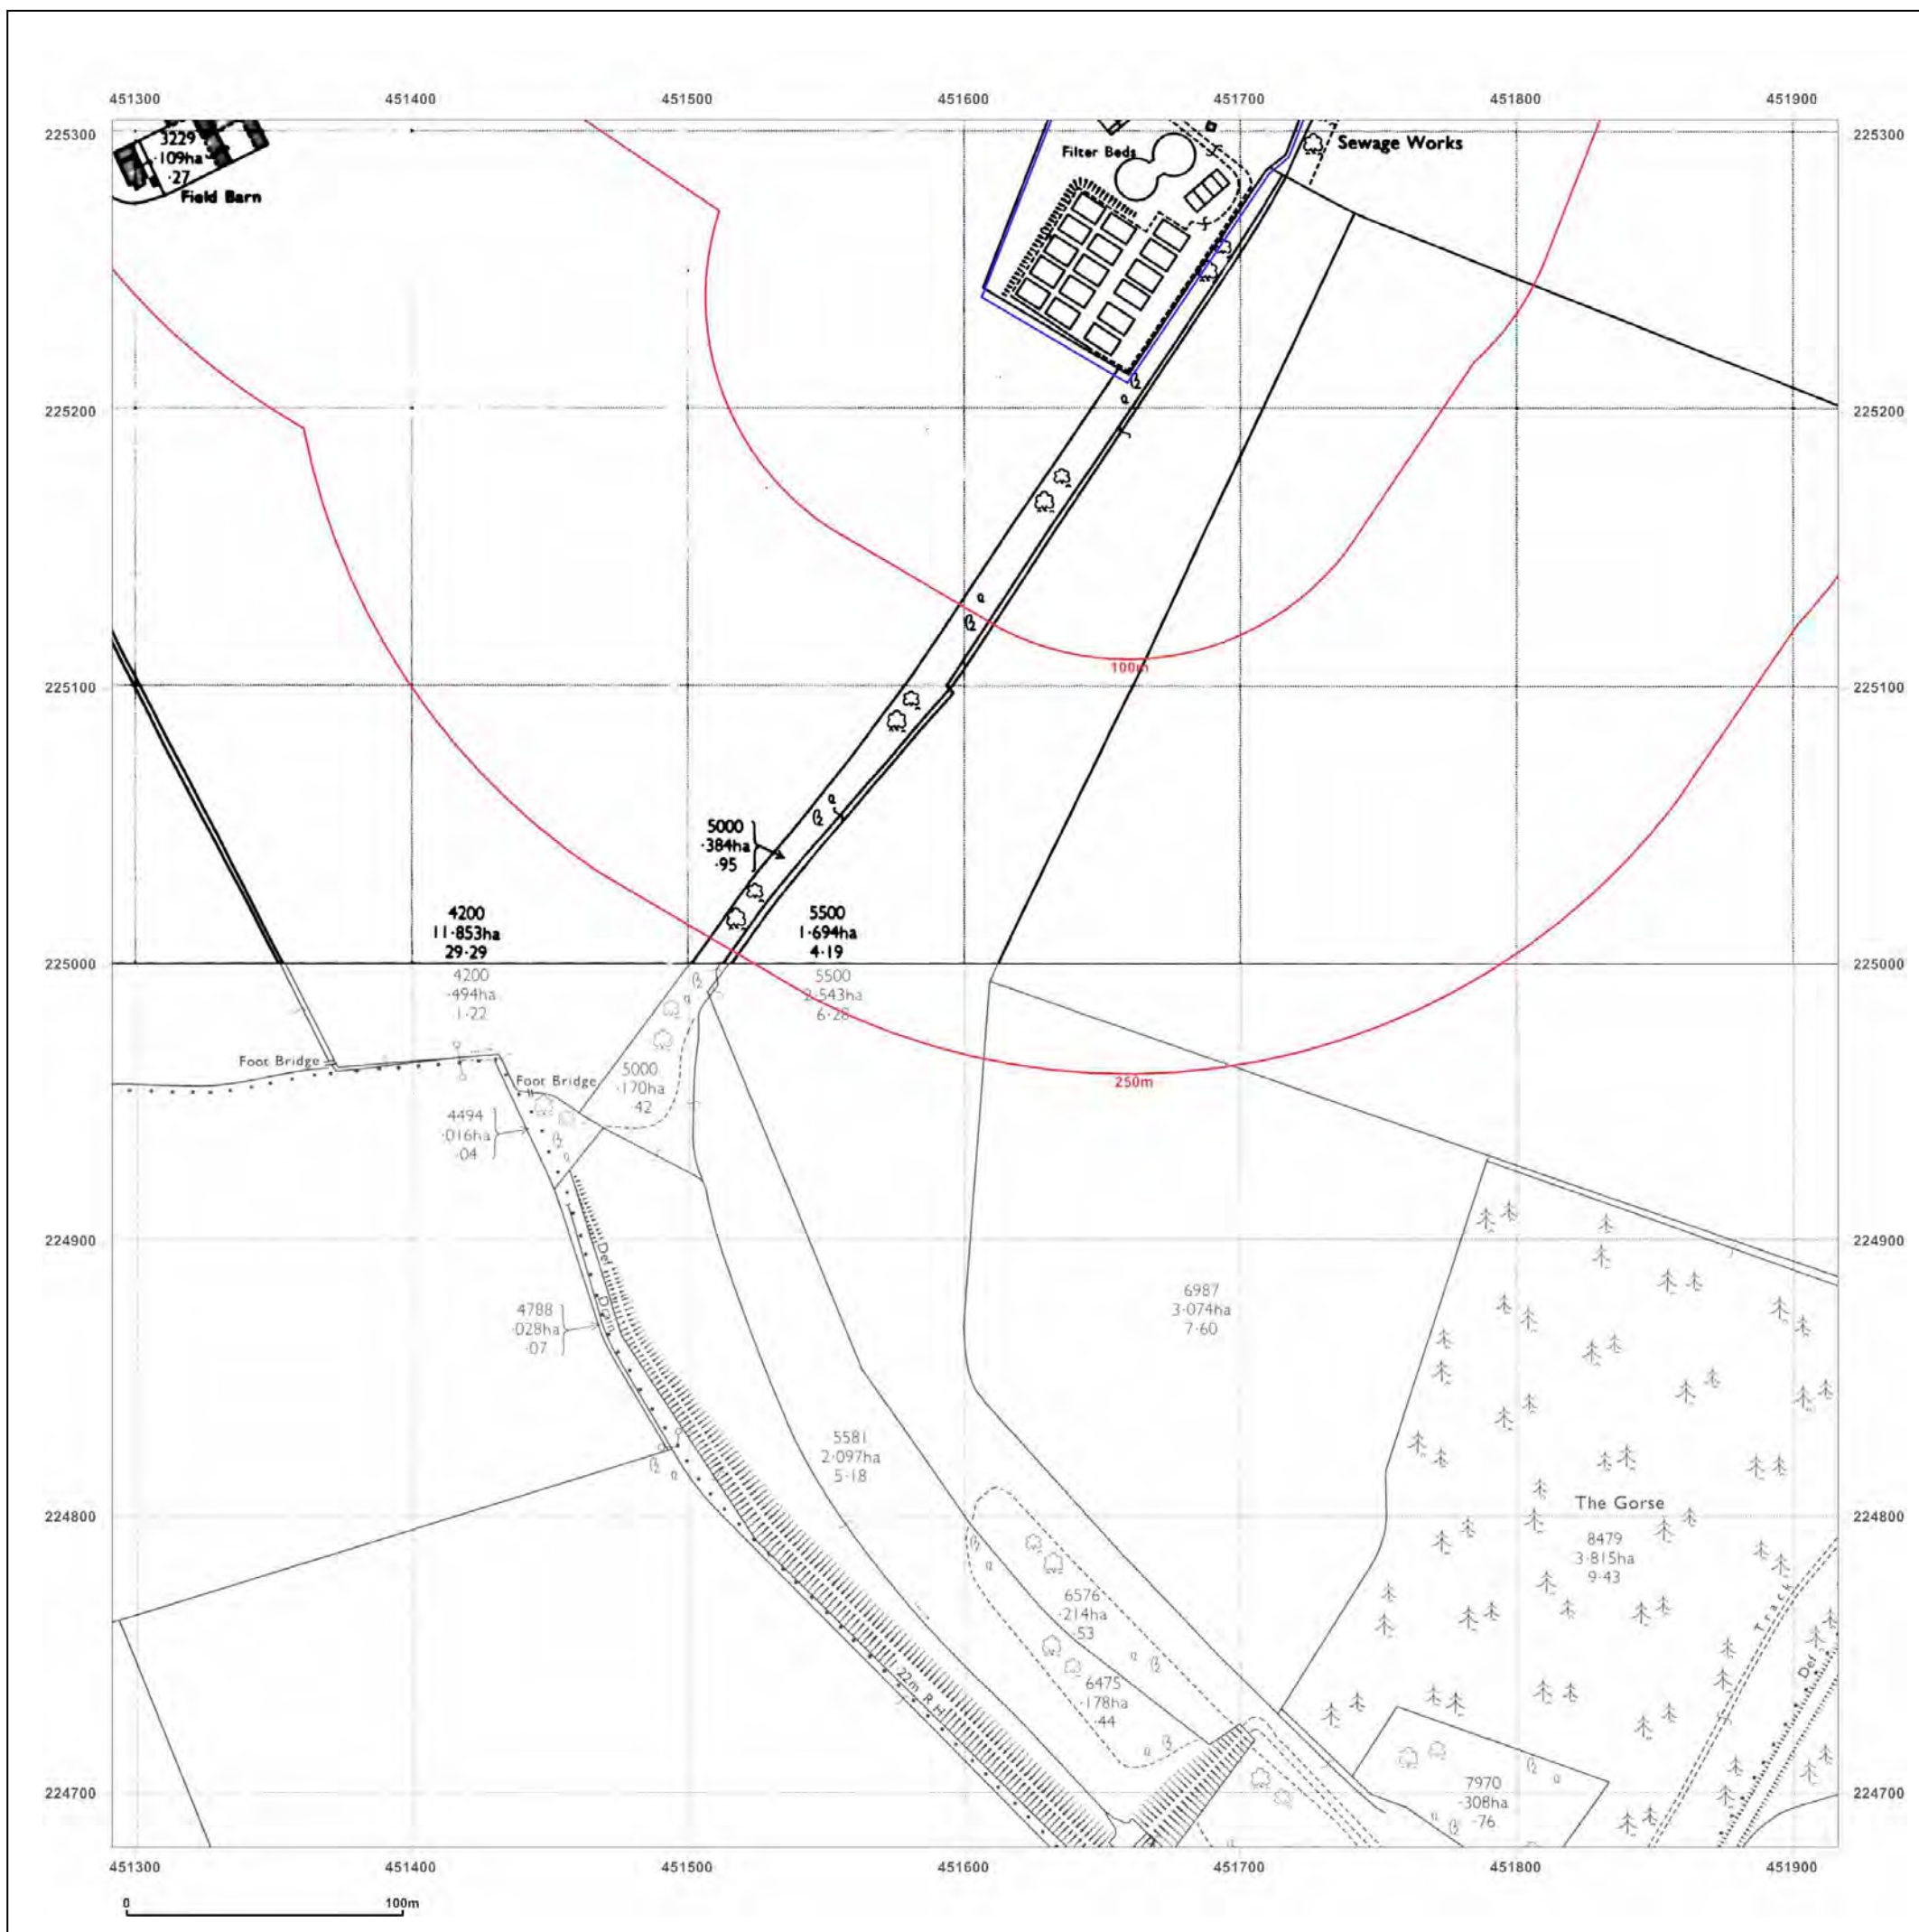

Site Details:

HEYFORD PARK HOUSE, 52
HEYFORD PARK, CAMP ROAD,
UPPER HEYFORD, OX25 5HD

Client Ref: Heyford_Park
Report Ref: GS-4227860_LS_4_1
Grid Ref: 451604, 224993

Map Name: National Grid

Map date: 1975

Scale: 1:2,500

Printed at: 1:2,500

Surveyed N/A
Revised N/A
Edition N/A
Copyright 1975
Levelled N/A

Surveyed 1975
Revised 1975
Edition N/A
Copyright 1976
Levelled 1971

Produced by
Groundsure Insights
T: 08444 159000
E: info@groundsure.com
W: www.groundsure.com

© Crown copyright and database rights 2015 Ordnance Survey 100035207

Production date: 04 September 2017

To view map legend click here [Legend](#)