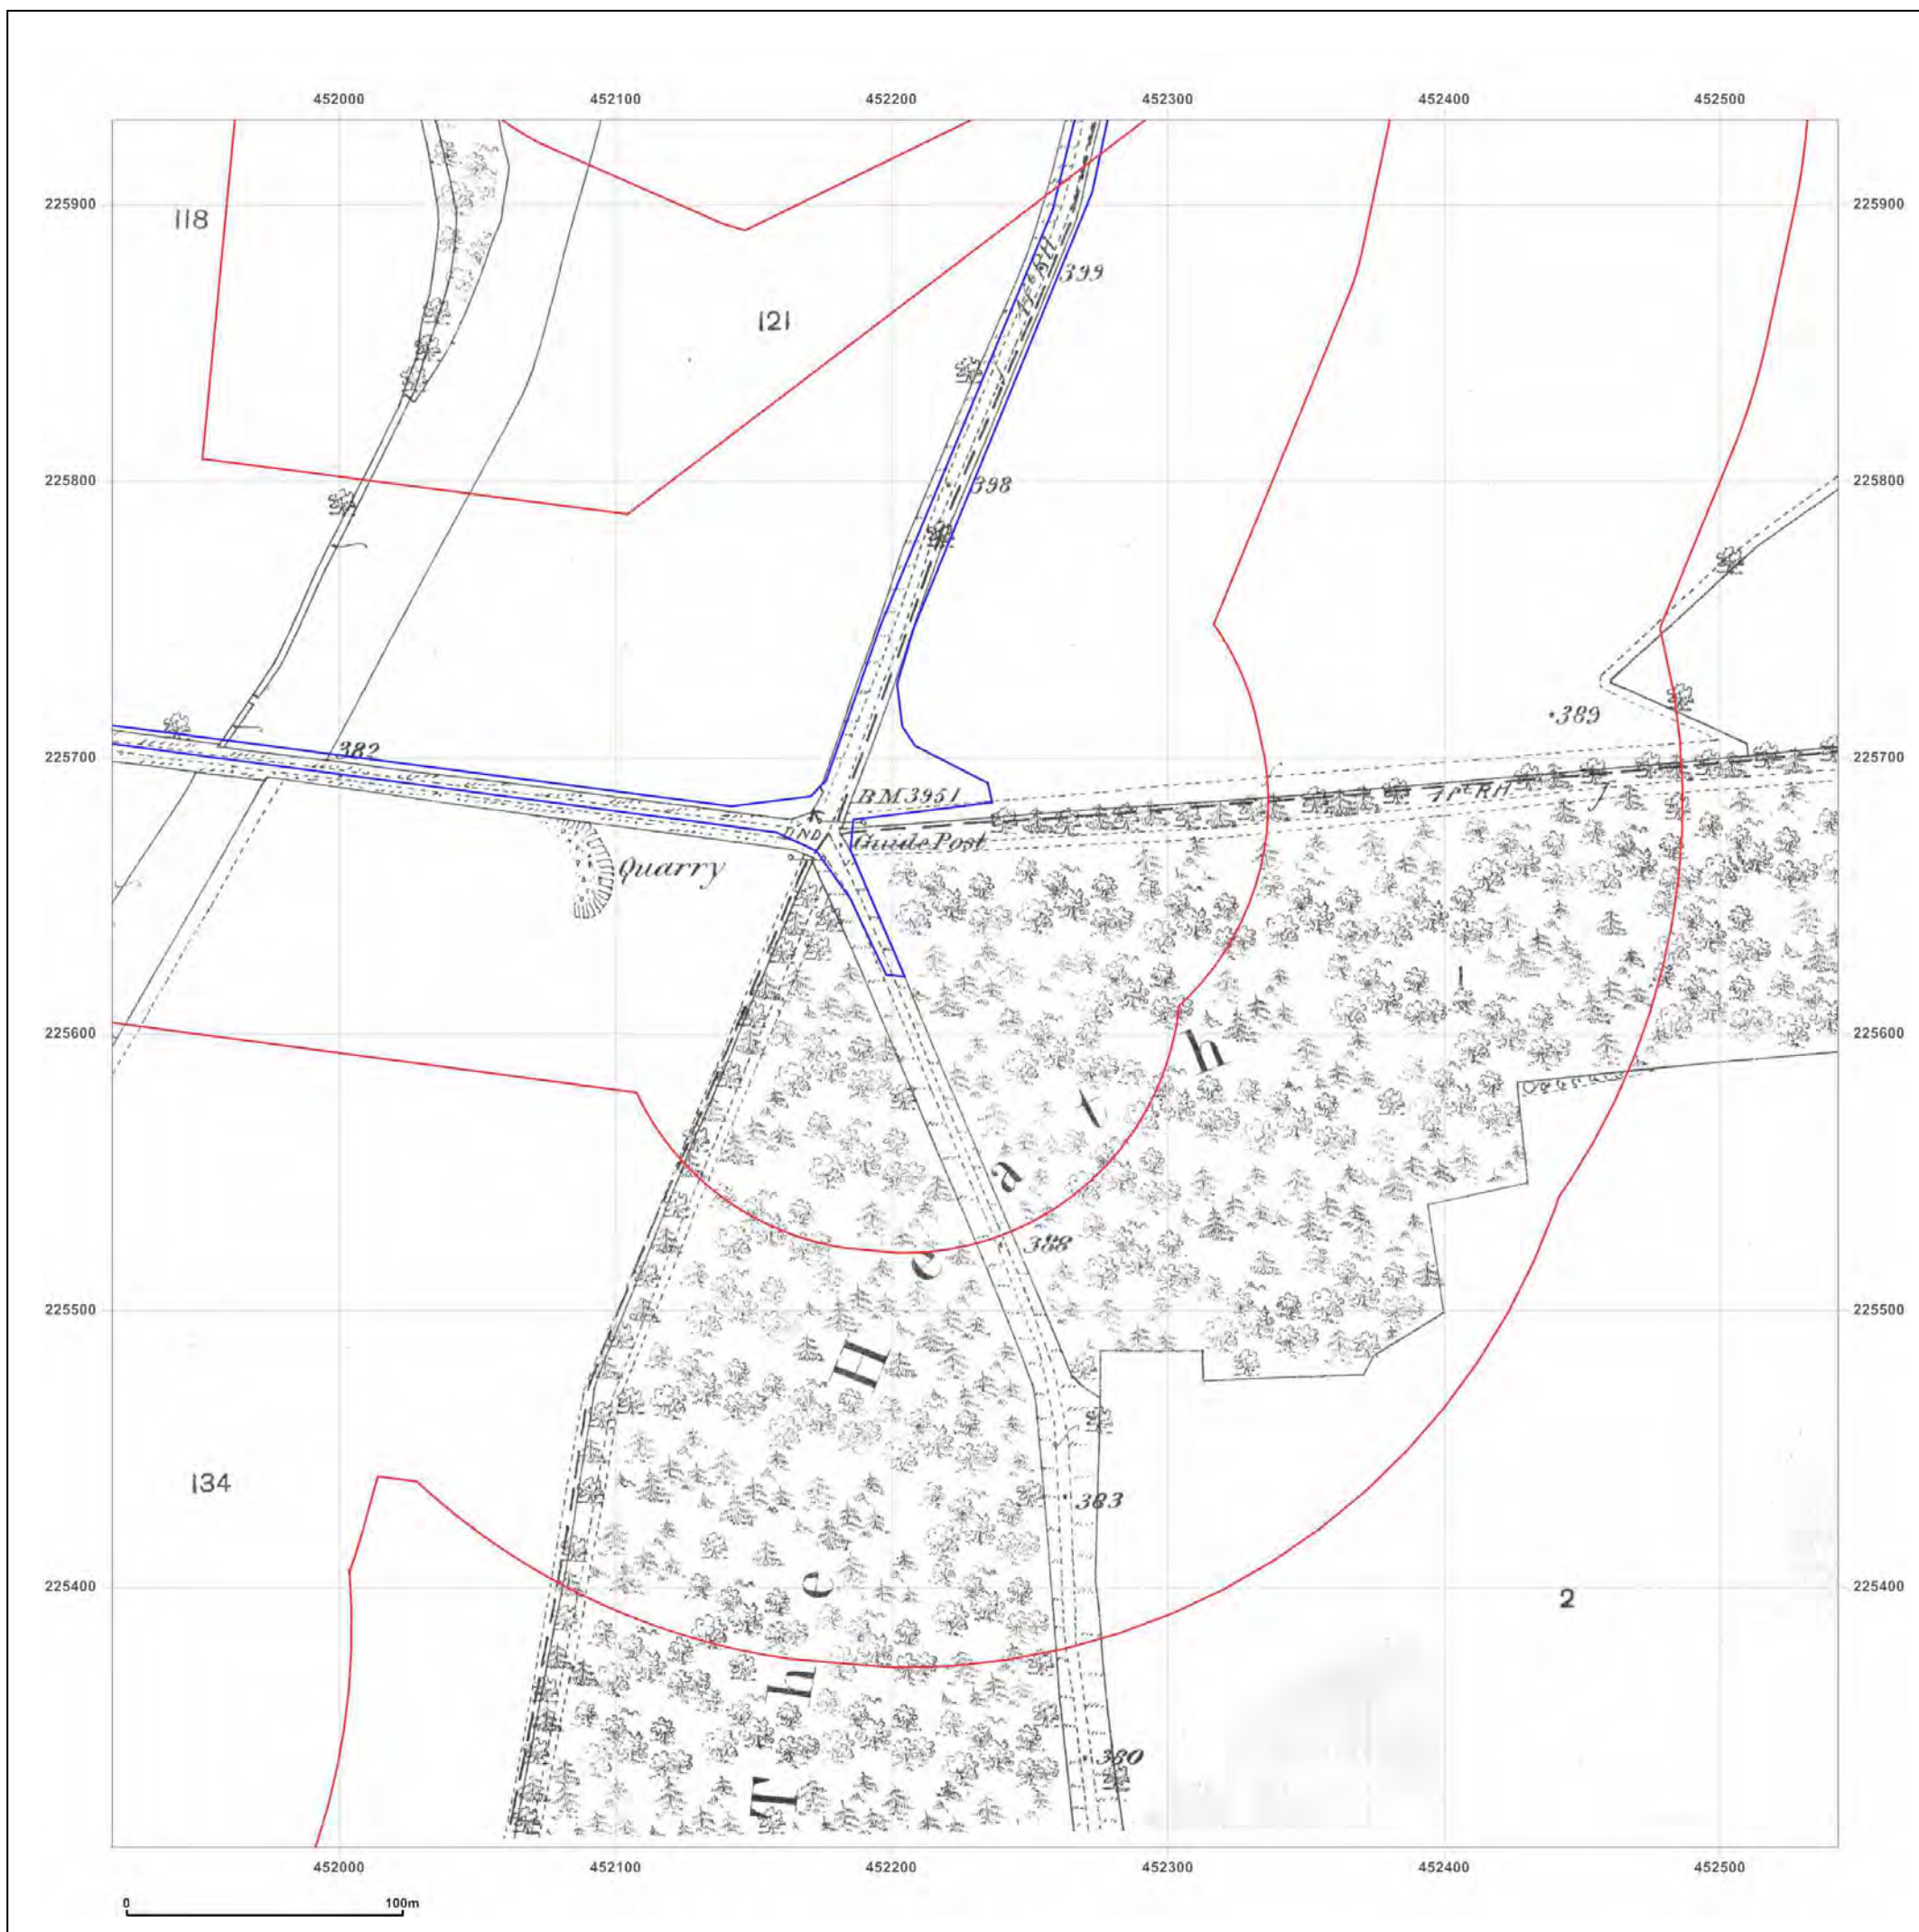

Produced by
Groundsure Insights
T: 08444 159000
E: info@groundsure.com
W: www.groundsure.com

© Crown copyright and database rights 2015 Ordnance Survey 100035207

Production date: 04 September 2017

To view map legend click here [Legend](#)