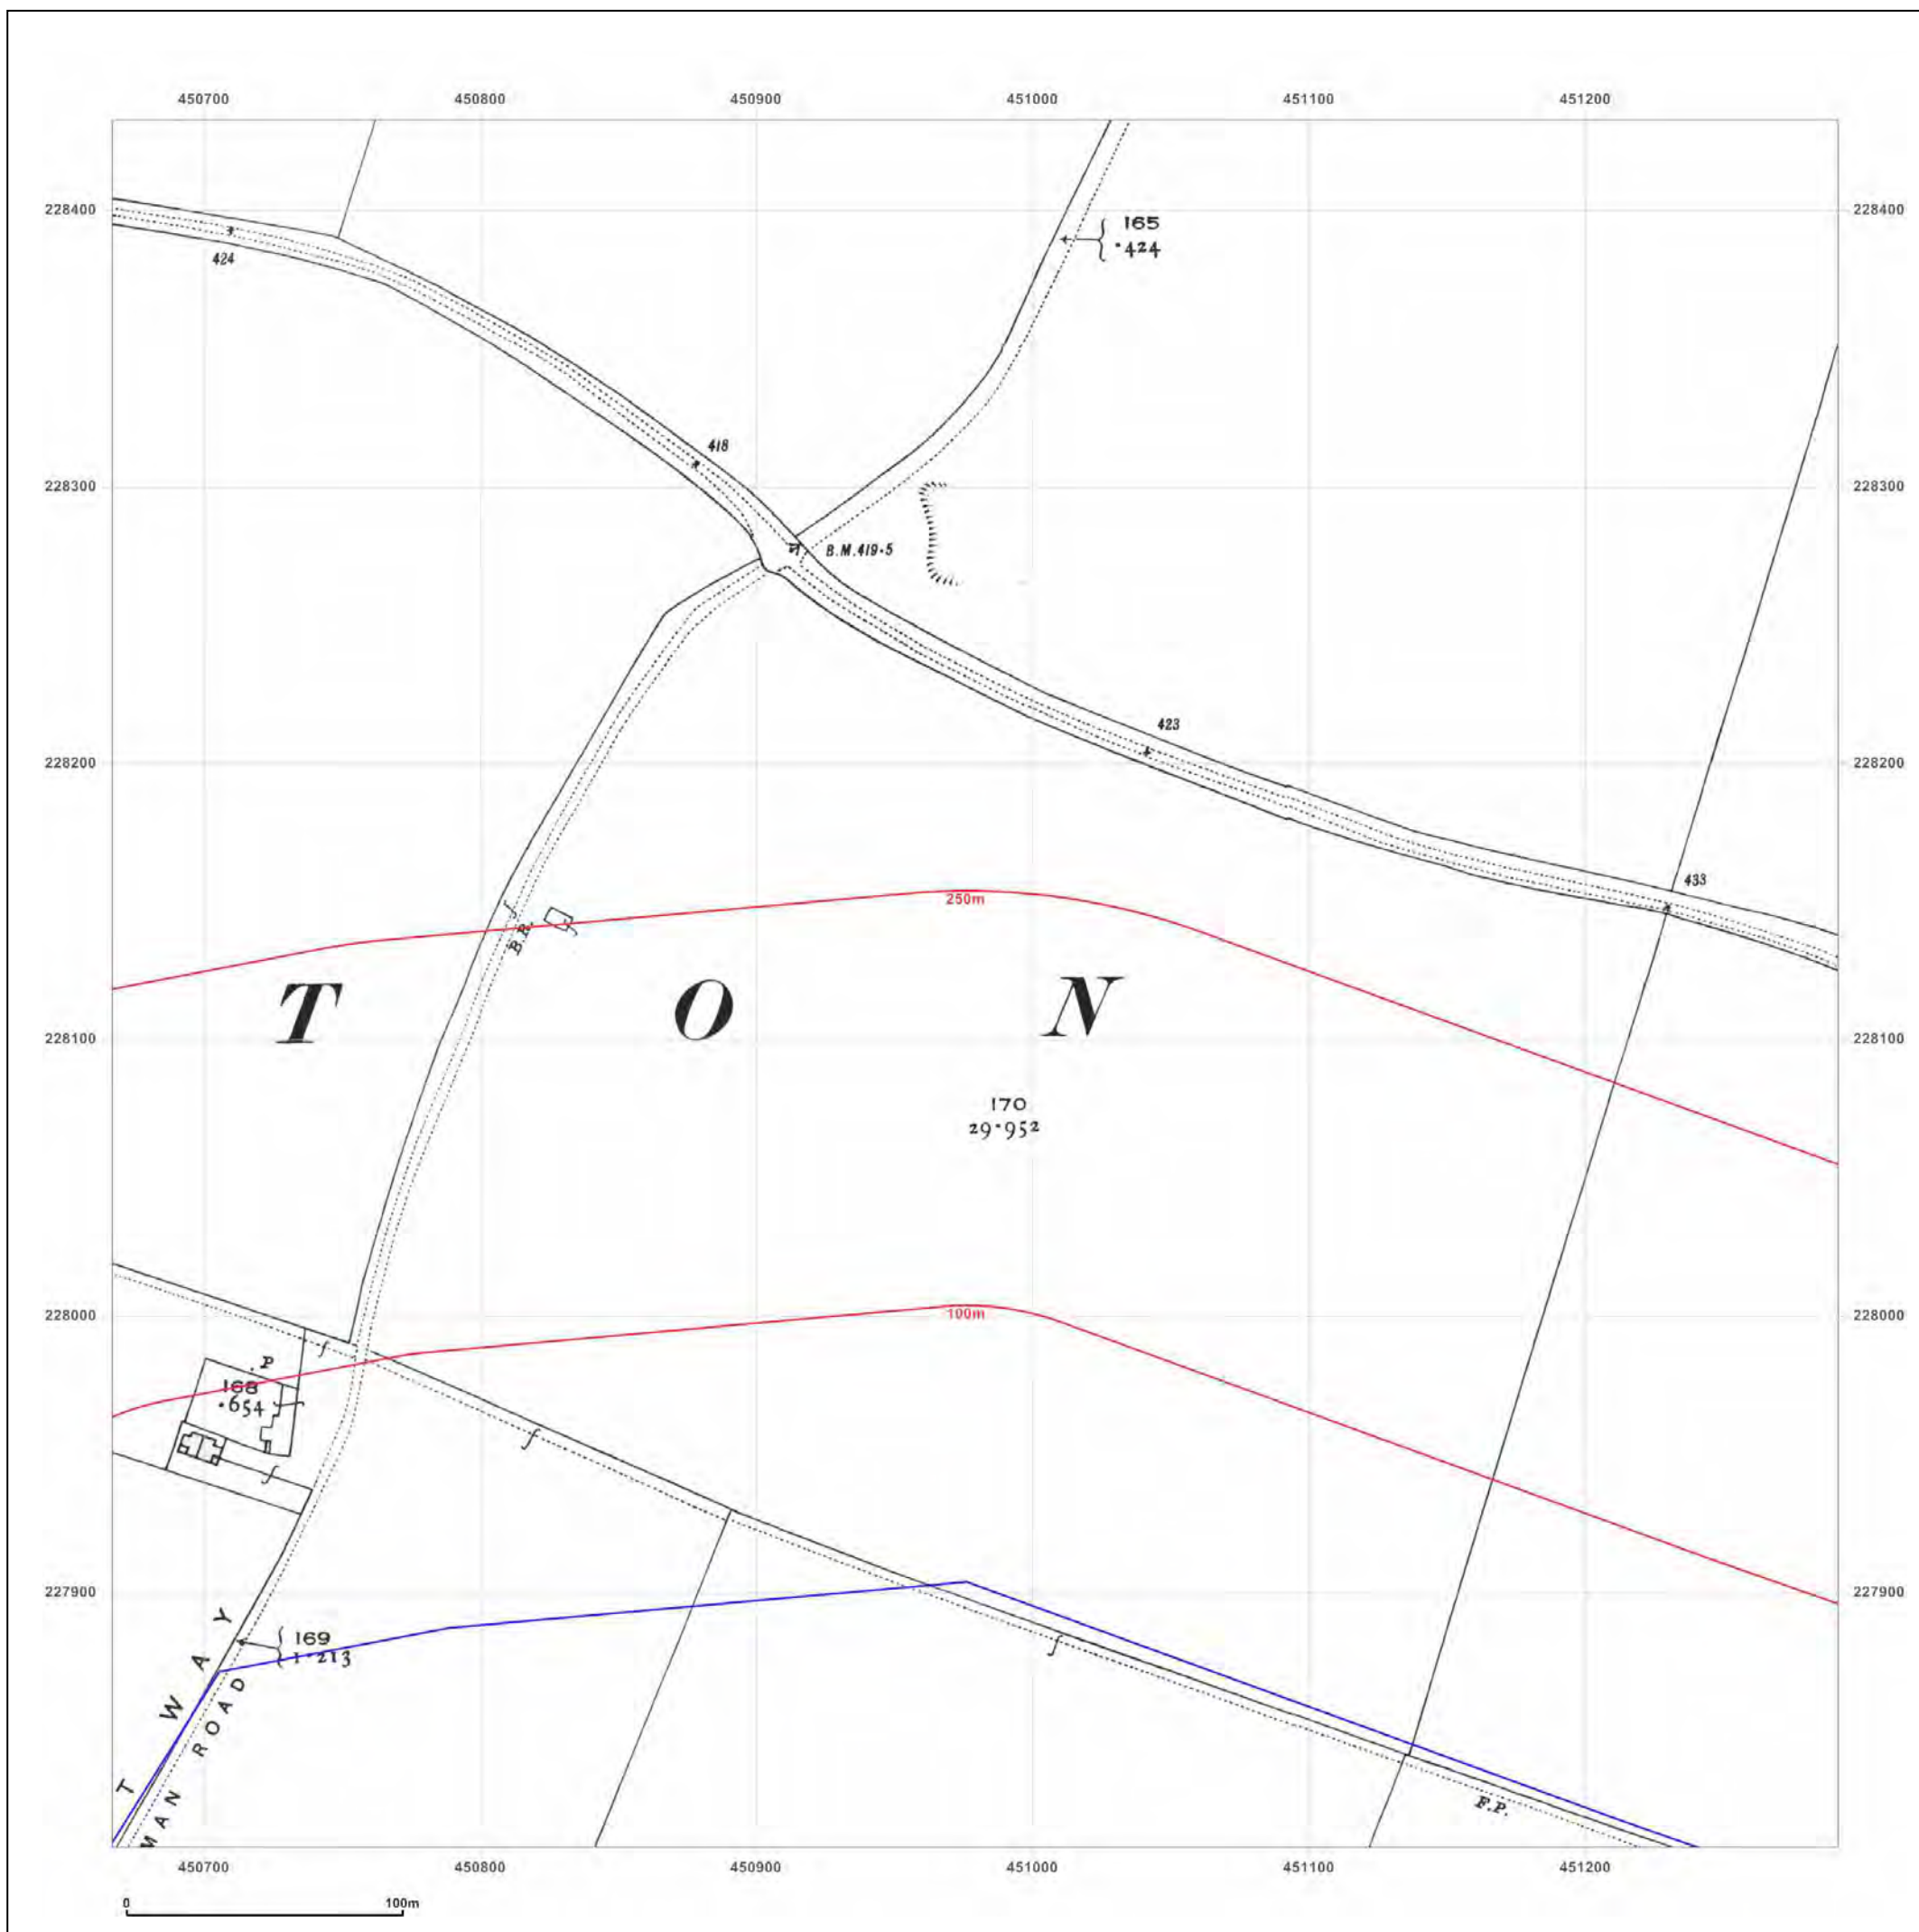

Site Details:

HEYFORD PARK HOUSE, 52
HEYFORD PARK, CAMP ROAD,
UPPER HEYFORD, OX25 5HD

Client Ref: Heyford_Park
Report Ref: GS-4227860_LS_3_6
Grid Ref: 450979, 228120

Map Name: County Series

Map date: 1922

Scale: 1:2,500

Printed at: 1:2,500

Surveyed 1922
Revised 1922
Edition N/A
Copyright N/A
Levelled N/A

Produced by
Groundsure Insights
T: 08444 159000
E: info@groundsure.com
W: www.groundsure.com

© Crown copyright and database rights 2015 Ordnance Survey 100035207

Production date: 04 September 2017

To view map legend click here [Legend](#)