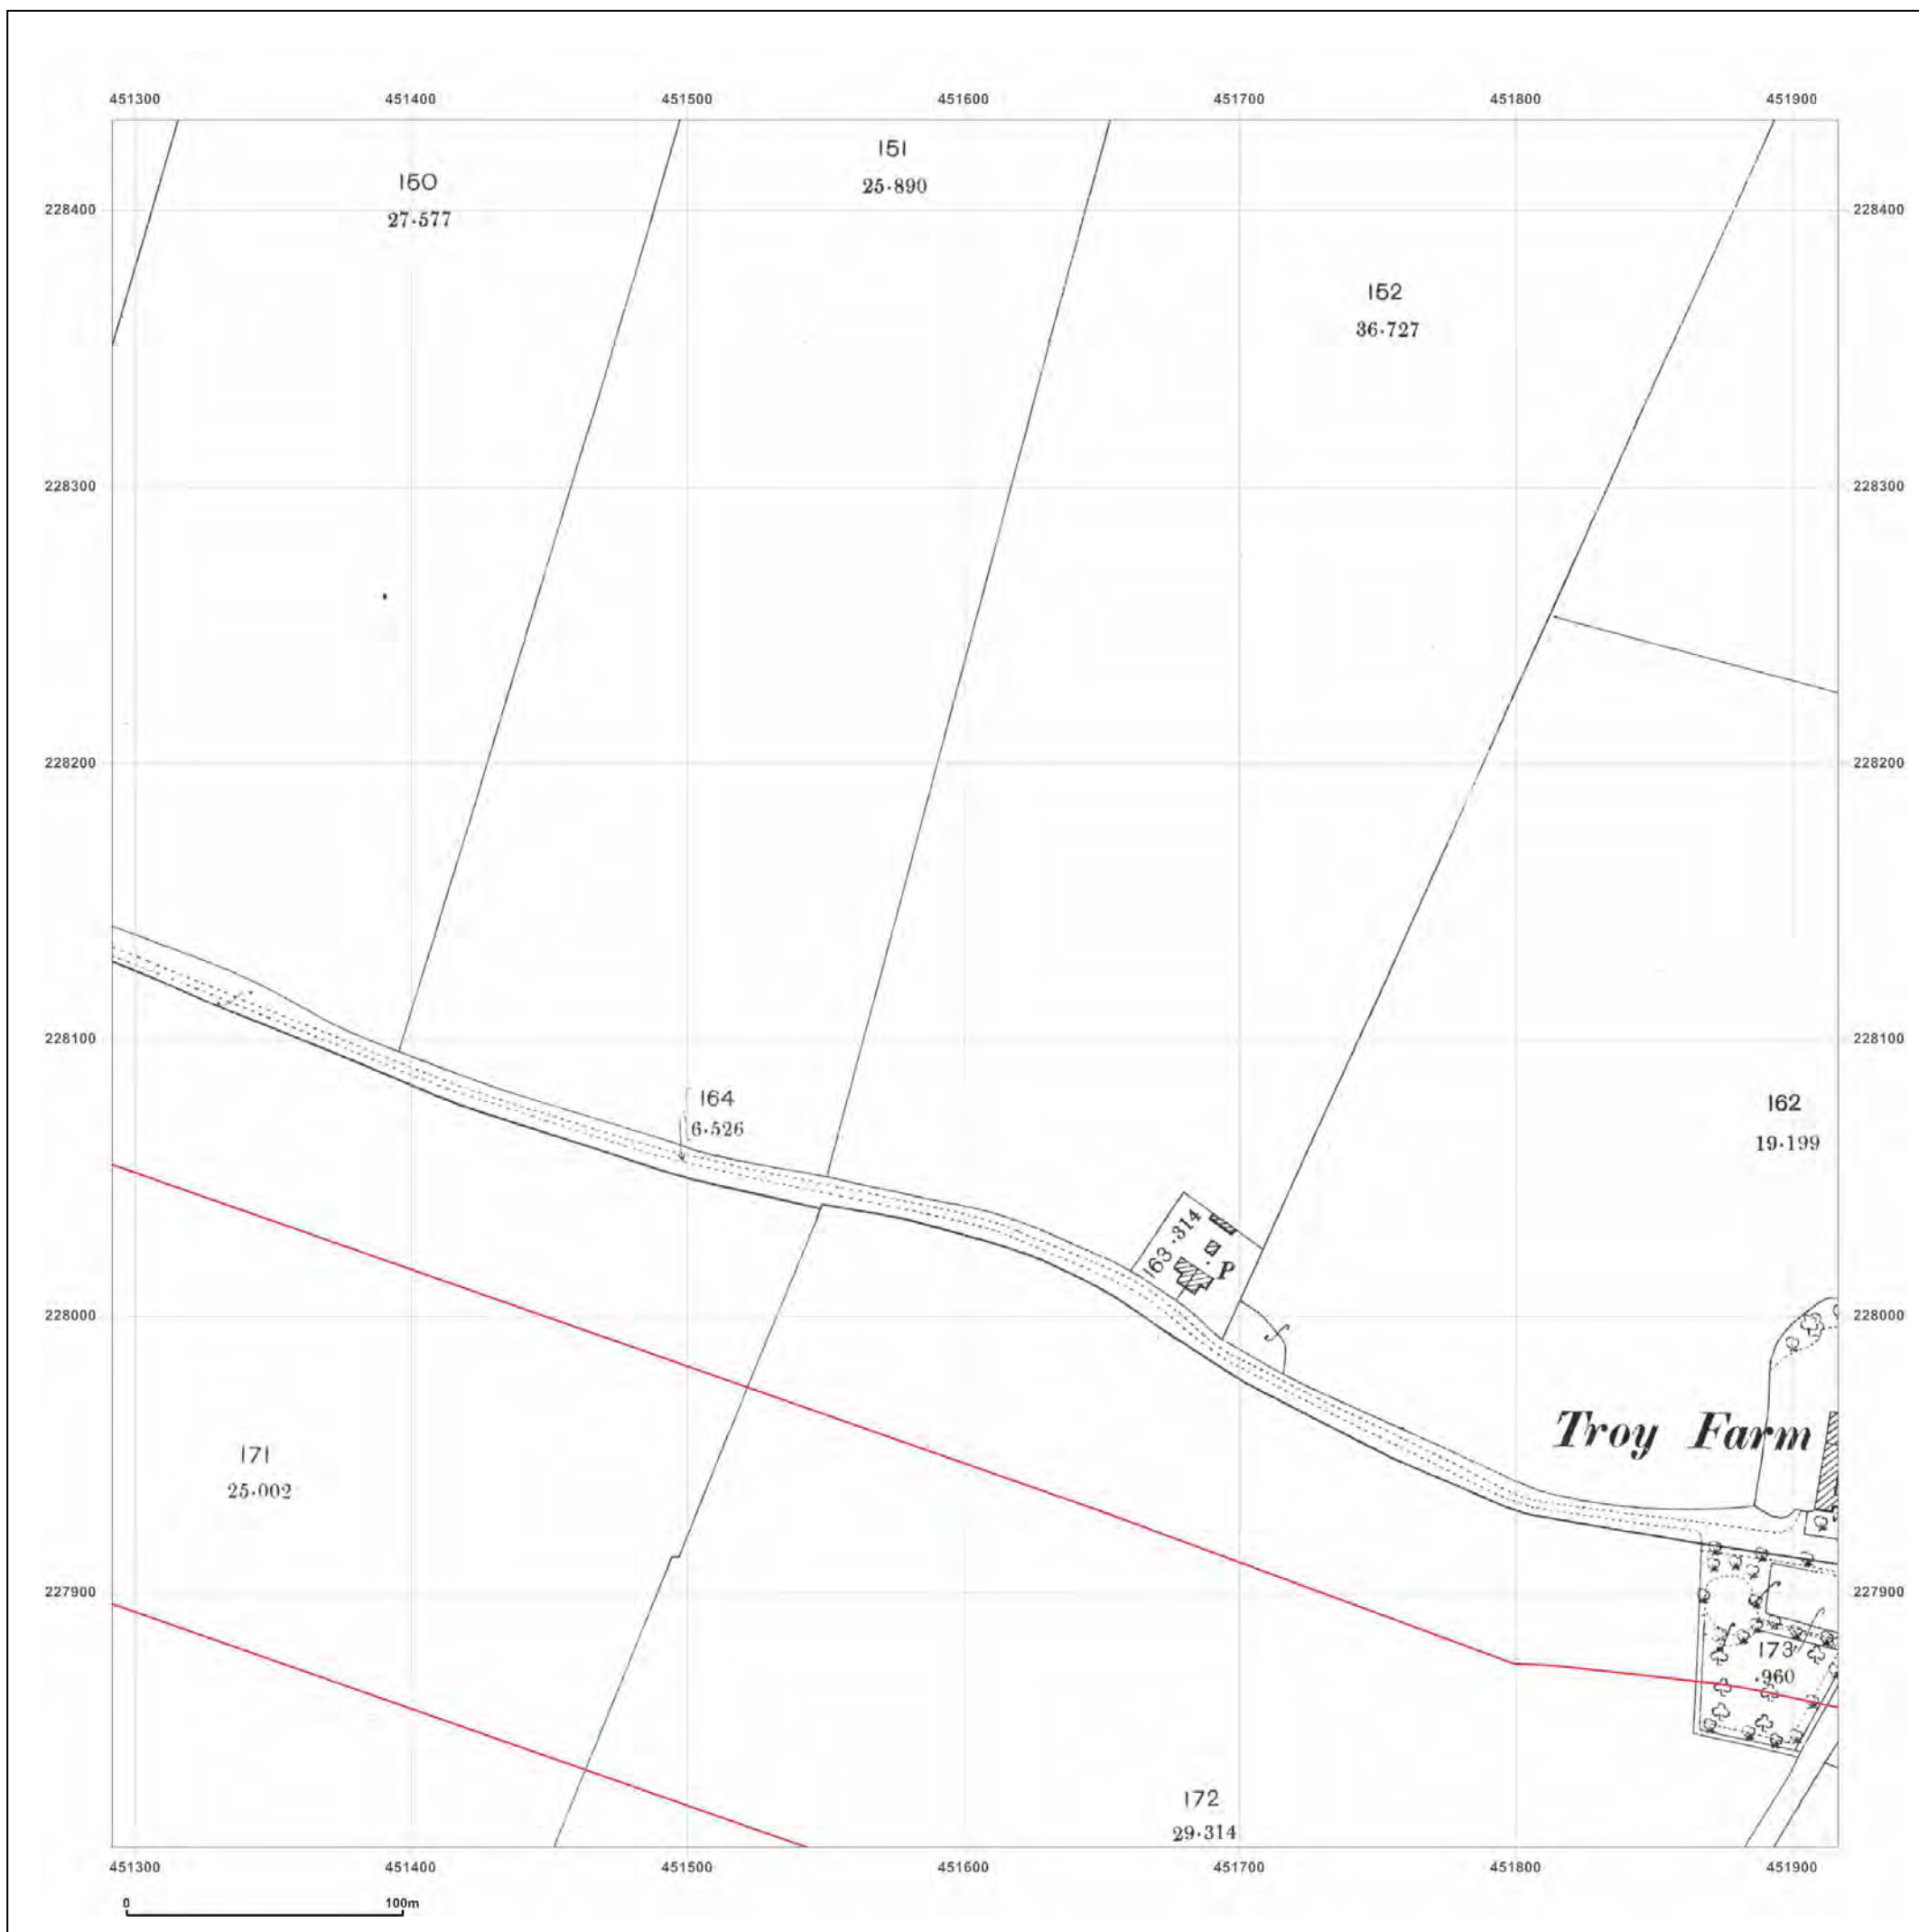

© Crown copyright and database rights 2015 Ordnance Survey 100035207

Production date: 04 September 2017

To view map legend click here [Legend](#)

Site Details:

HEYFORD PARK HOUSE, 52
HEYFORD PARK, CAMP ROAD,
UPPER HEYFORD, OX25 5HD