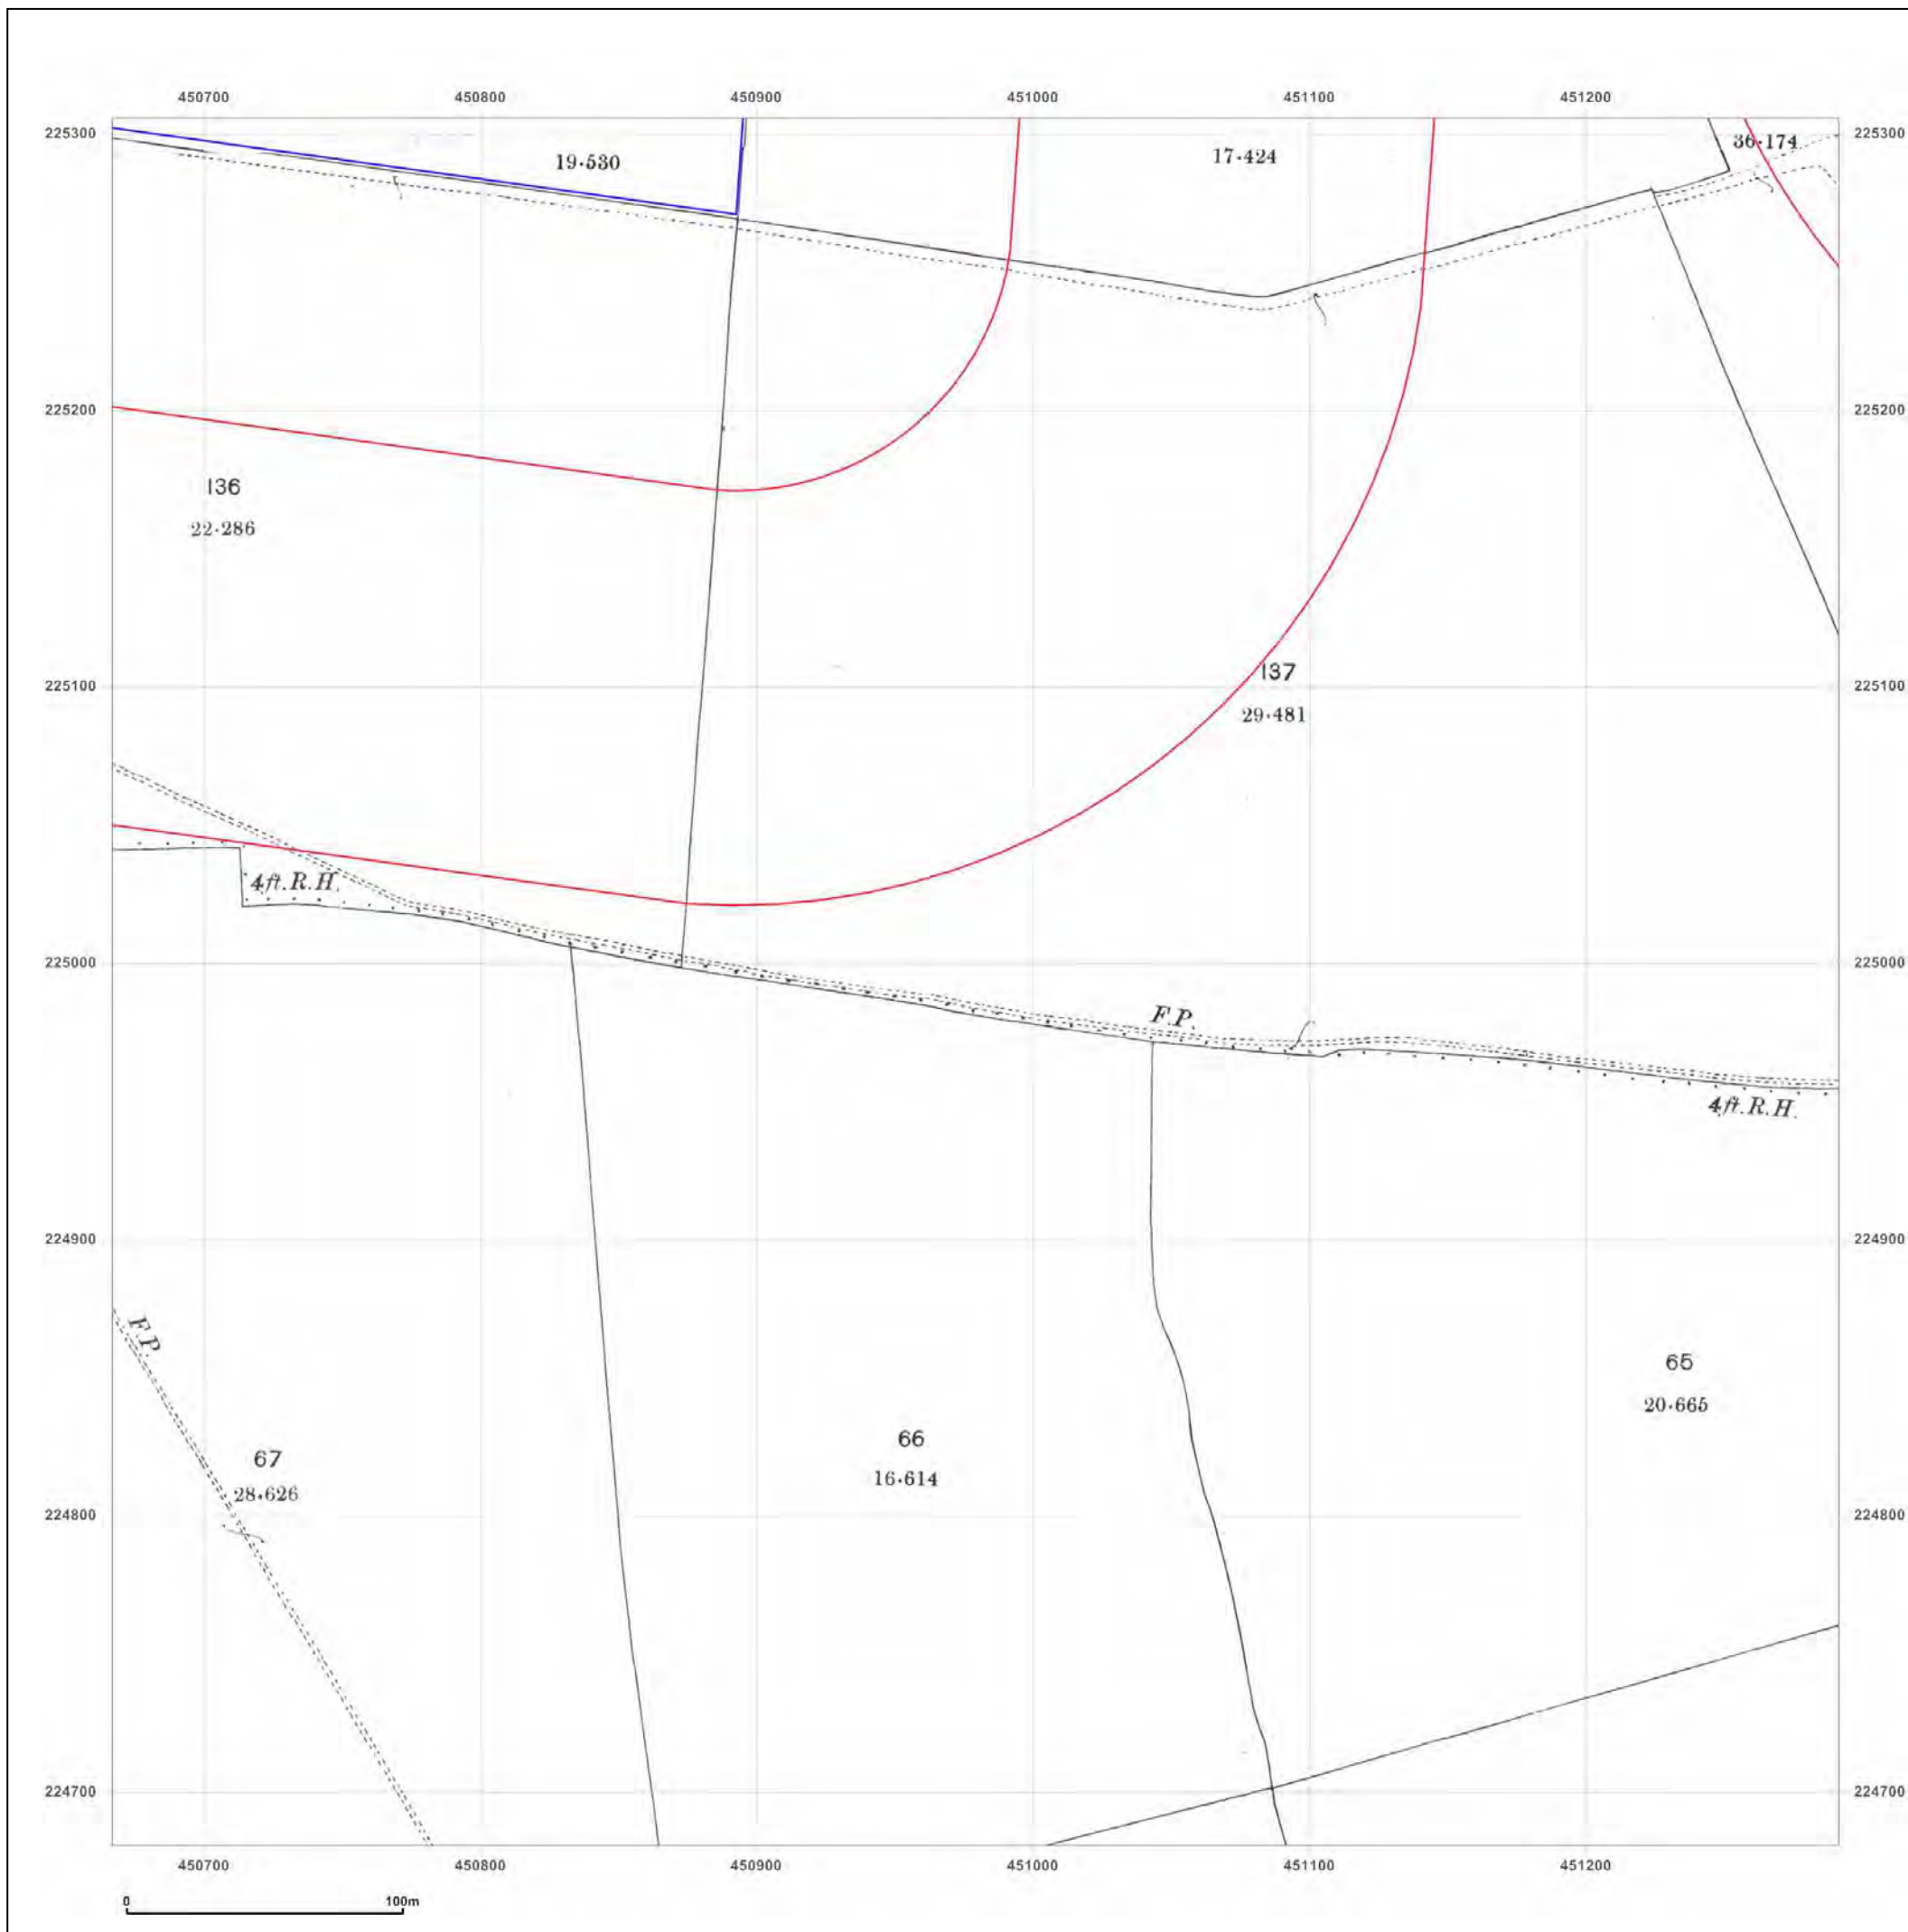

Site Details:

HEYFORD PARK HOUSE, 52
HEYFORD PARK, CAMP ROAD,
UPPER HEYFORD, OX25 5HD

Client Ref: Heyford_Park
Report Ref: GS-4227860_LS_3_1
Grid Ref: 450979, 224993

Map Name: County Series

Map date: 1900

Scale: 1:2,500

Printed at: 1:2,500