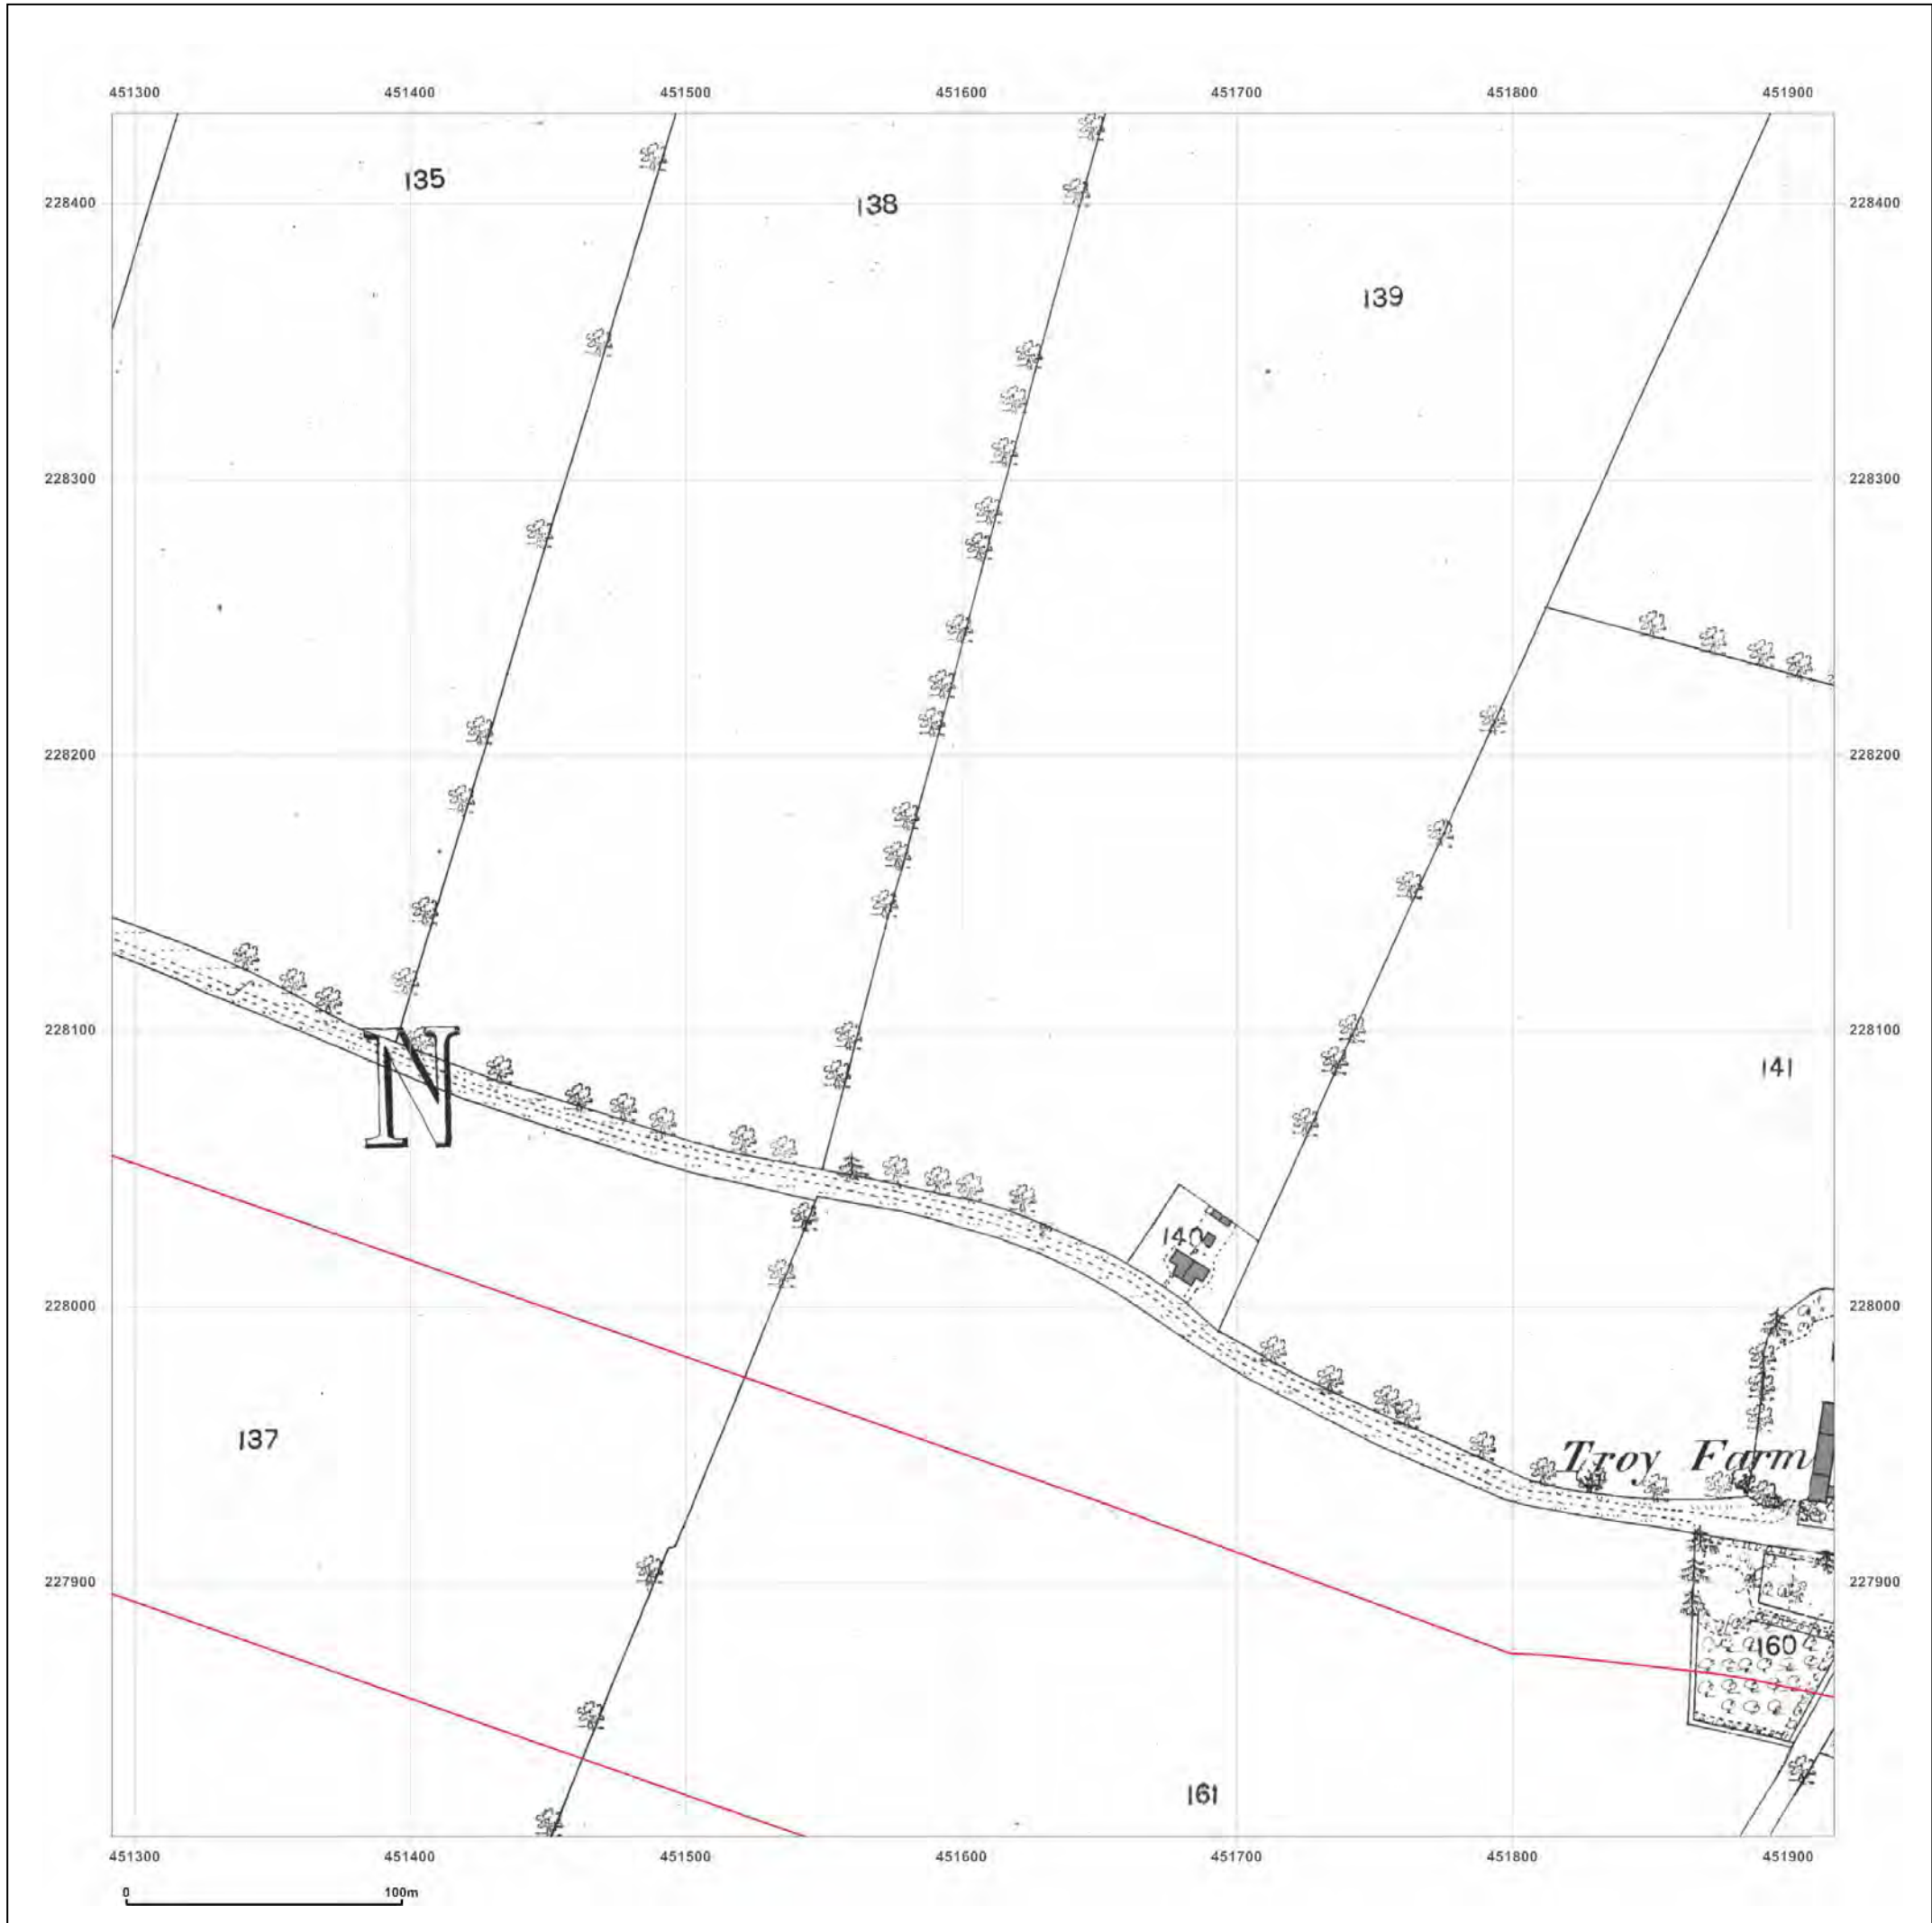

Site Details:
HEYFORD PARK HOUSE, 52
HEYFORD PARK, CAMP ROAD,
UPPER HEYFORD, OX25 5HD

Client Ref: Heyford_Park
Report Ref: GS-4227860_LS_4_6
Grid Ref: 451604, 228120

Map Name: County Series
Map date: 1881
Scale: 1:2,500
Printed at: 1:2,500

Surveyed 1881
Revised 1881
Edition N/A
Copyright N/A
Levelled N/A

Produced by
Groundsure Insights
T: 08444 159000
E: info@groundsure.com
W: www.groundsure.com

© Crown copyright and database rights 2015 Ordnance Survey 100035207

Production date: 04 September 2017

To view map legend click here [Legend](#)