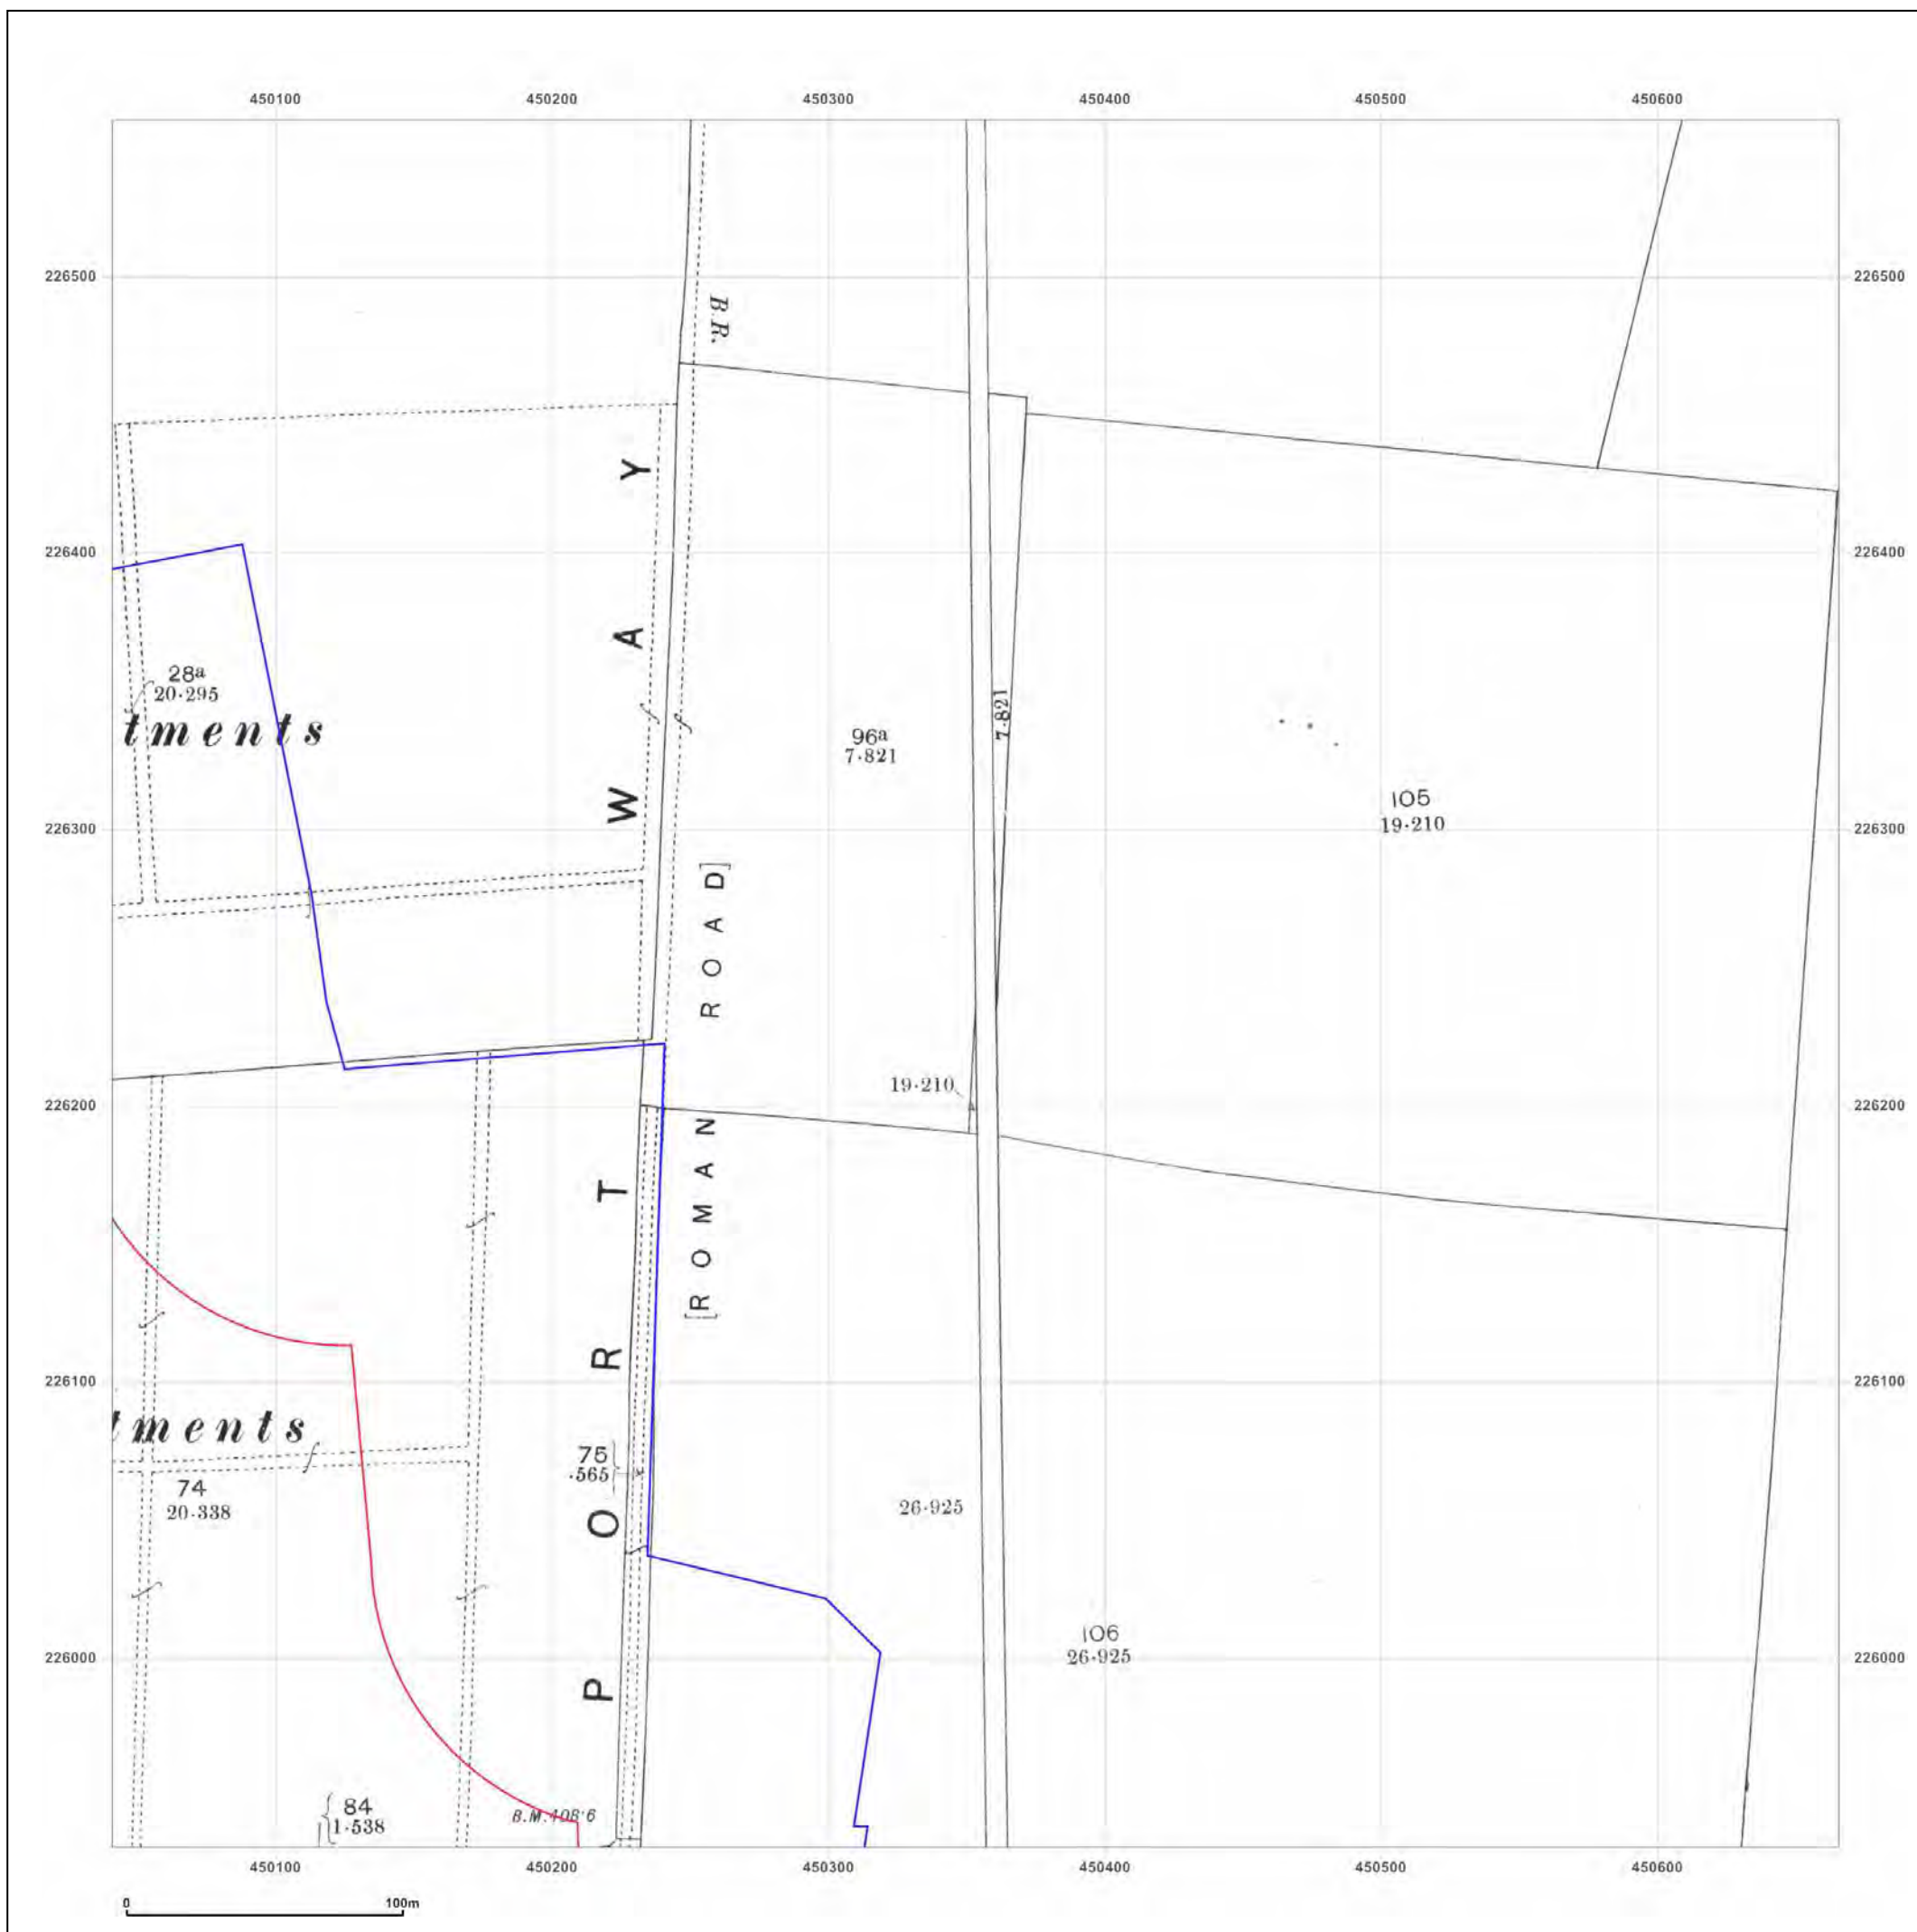

Site Details:

HEYFORD PARK HOUSE, 52
HEYFORD PARK, CAMP ROAD,
UPPER HEYFORD, OX25 5HD

Client Ref: Heyford_Park
Report Ref: GS-4227860_LS_2_3
Grid Ref: 450353, 226244

Map Name: County Series

Map date: 1900

Scale: 1:2,500

Printed at: 1:2,500

Surveyed 1900
Revised 1900
Edition N/A
Copyright N/A
Levelled N/A

Surveyed 1900
Revised 1900
Edition N/A
Copyright N/A
Levelled N/A

Produced by
Groundsure Insights
T: 08444 159000
E: info@groundsure.com
W: www.groundsure.com

© Crown copyright and database rights 2015 Ordnance Survey 100035207

Production date: 04 September 2017

To view map legend click here [Legend](#)