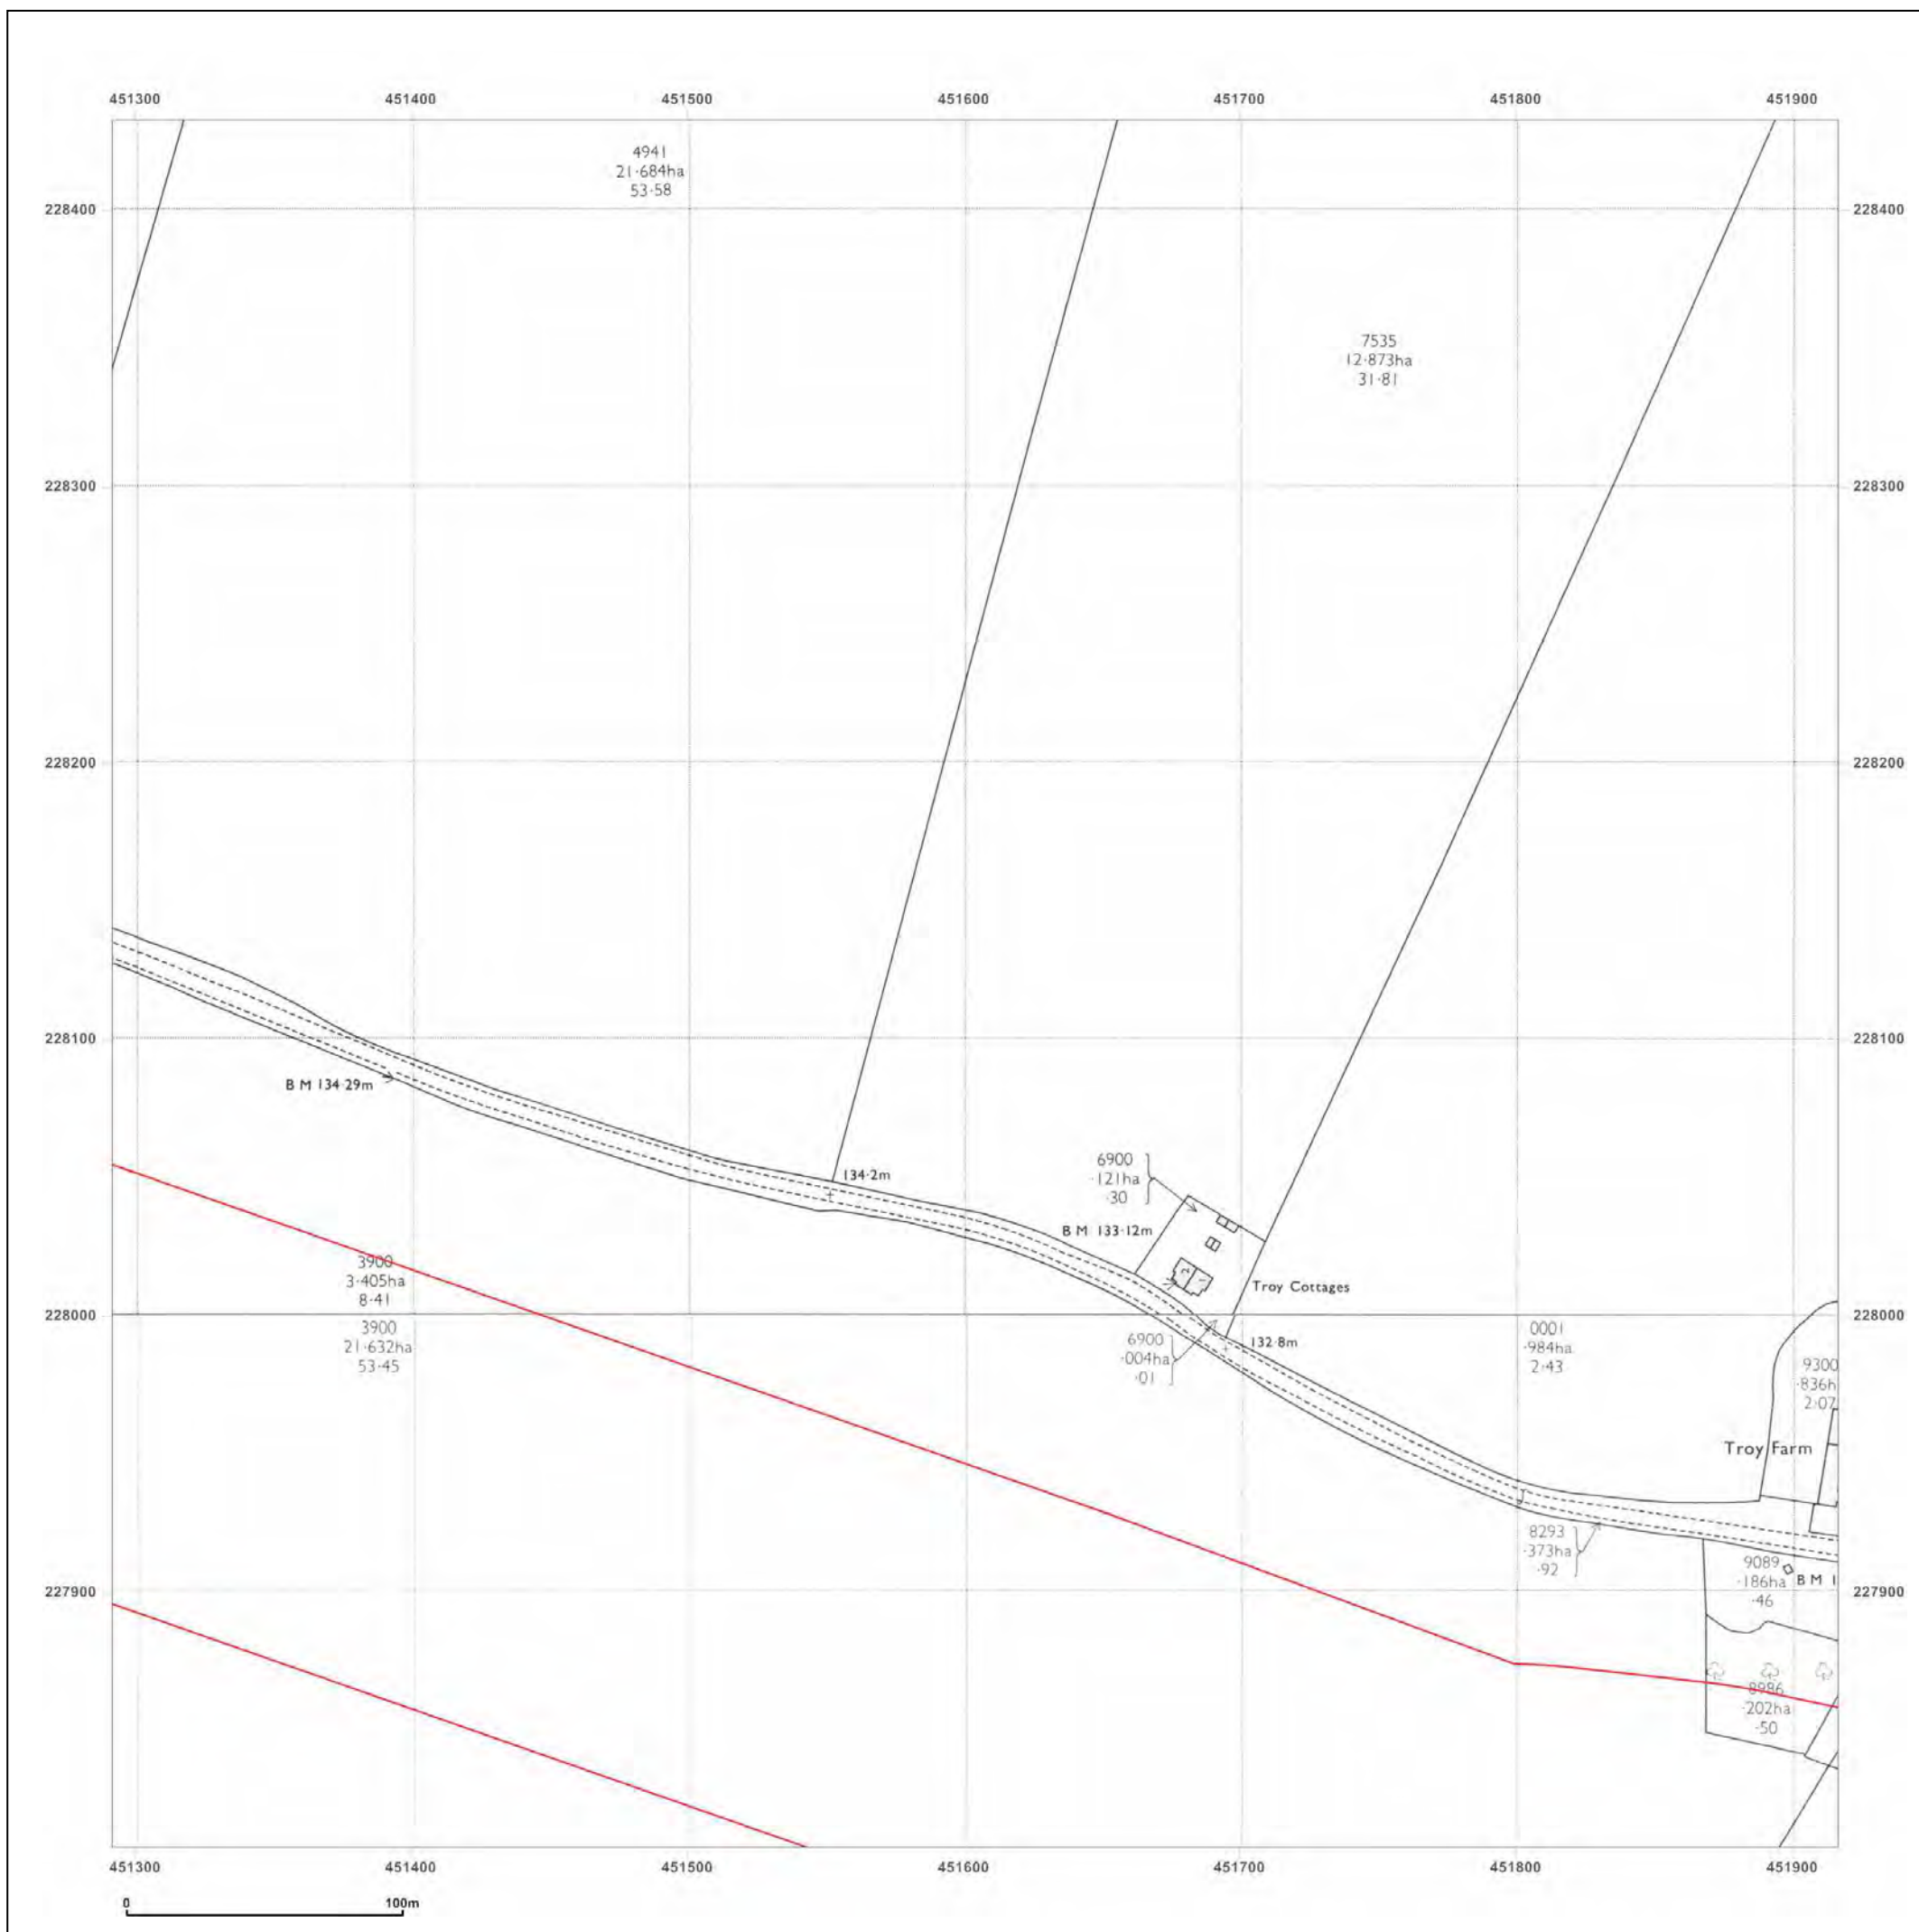

© Crown copyright and database rights 2015 Ordnance Survey 100035207

Production date: 04 September 2017

To view map legend click here [Legend](#)

Site Details:

HEYFORD PARK HOUSE, 52
HEYFORD PARK, CAMP ROAD,
UPPER HEYFORD, OX25 5HD