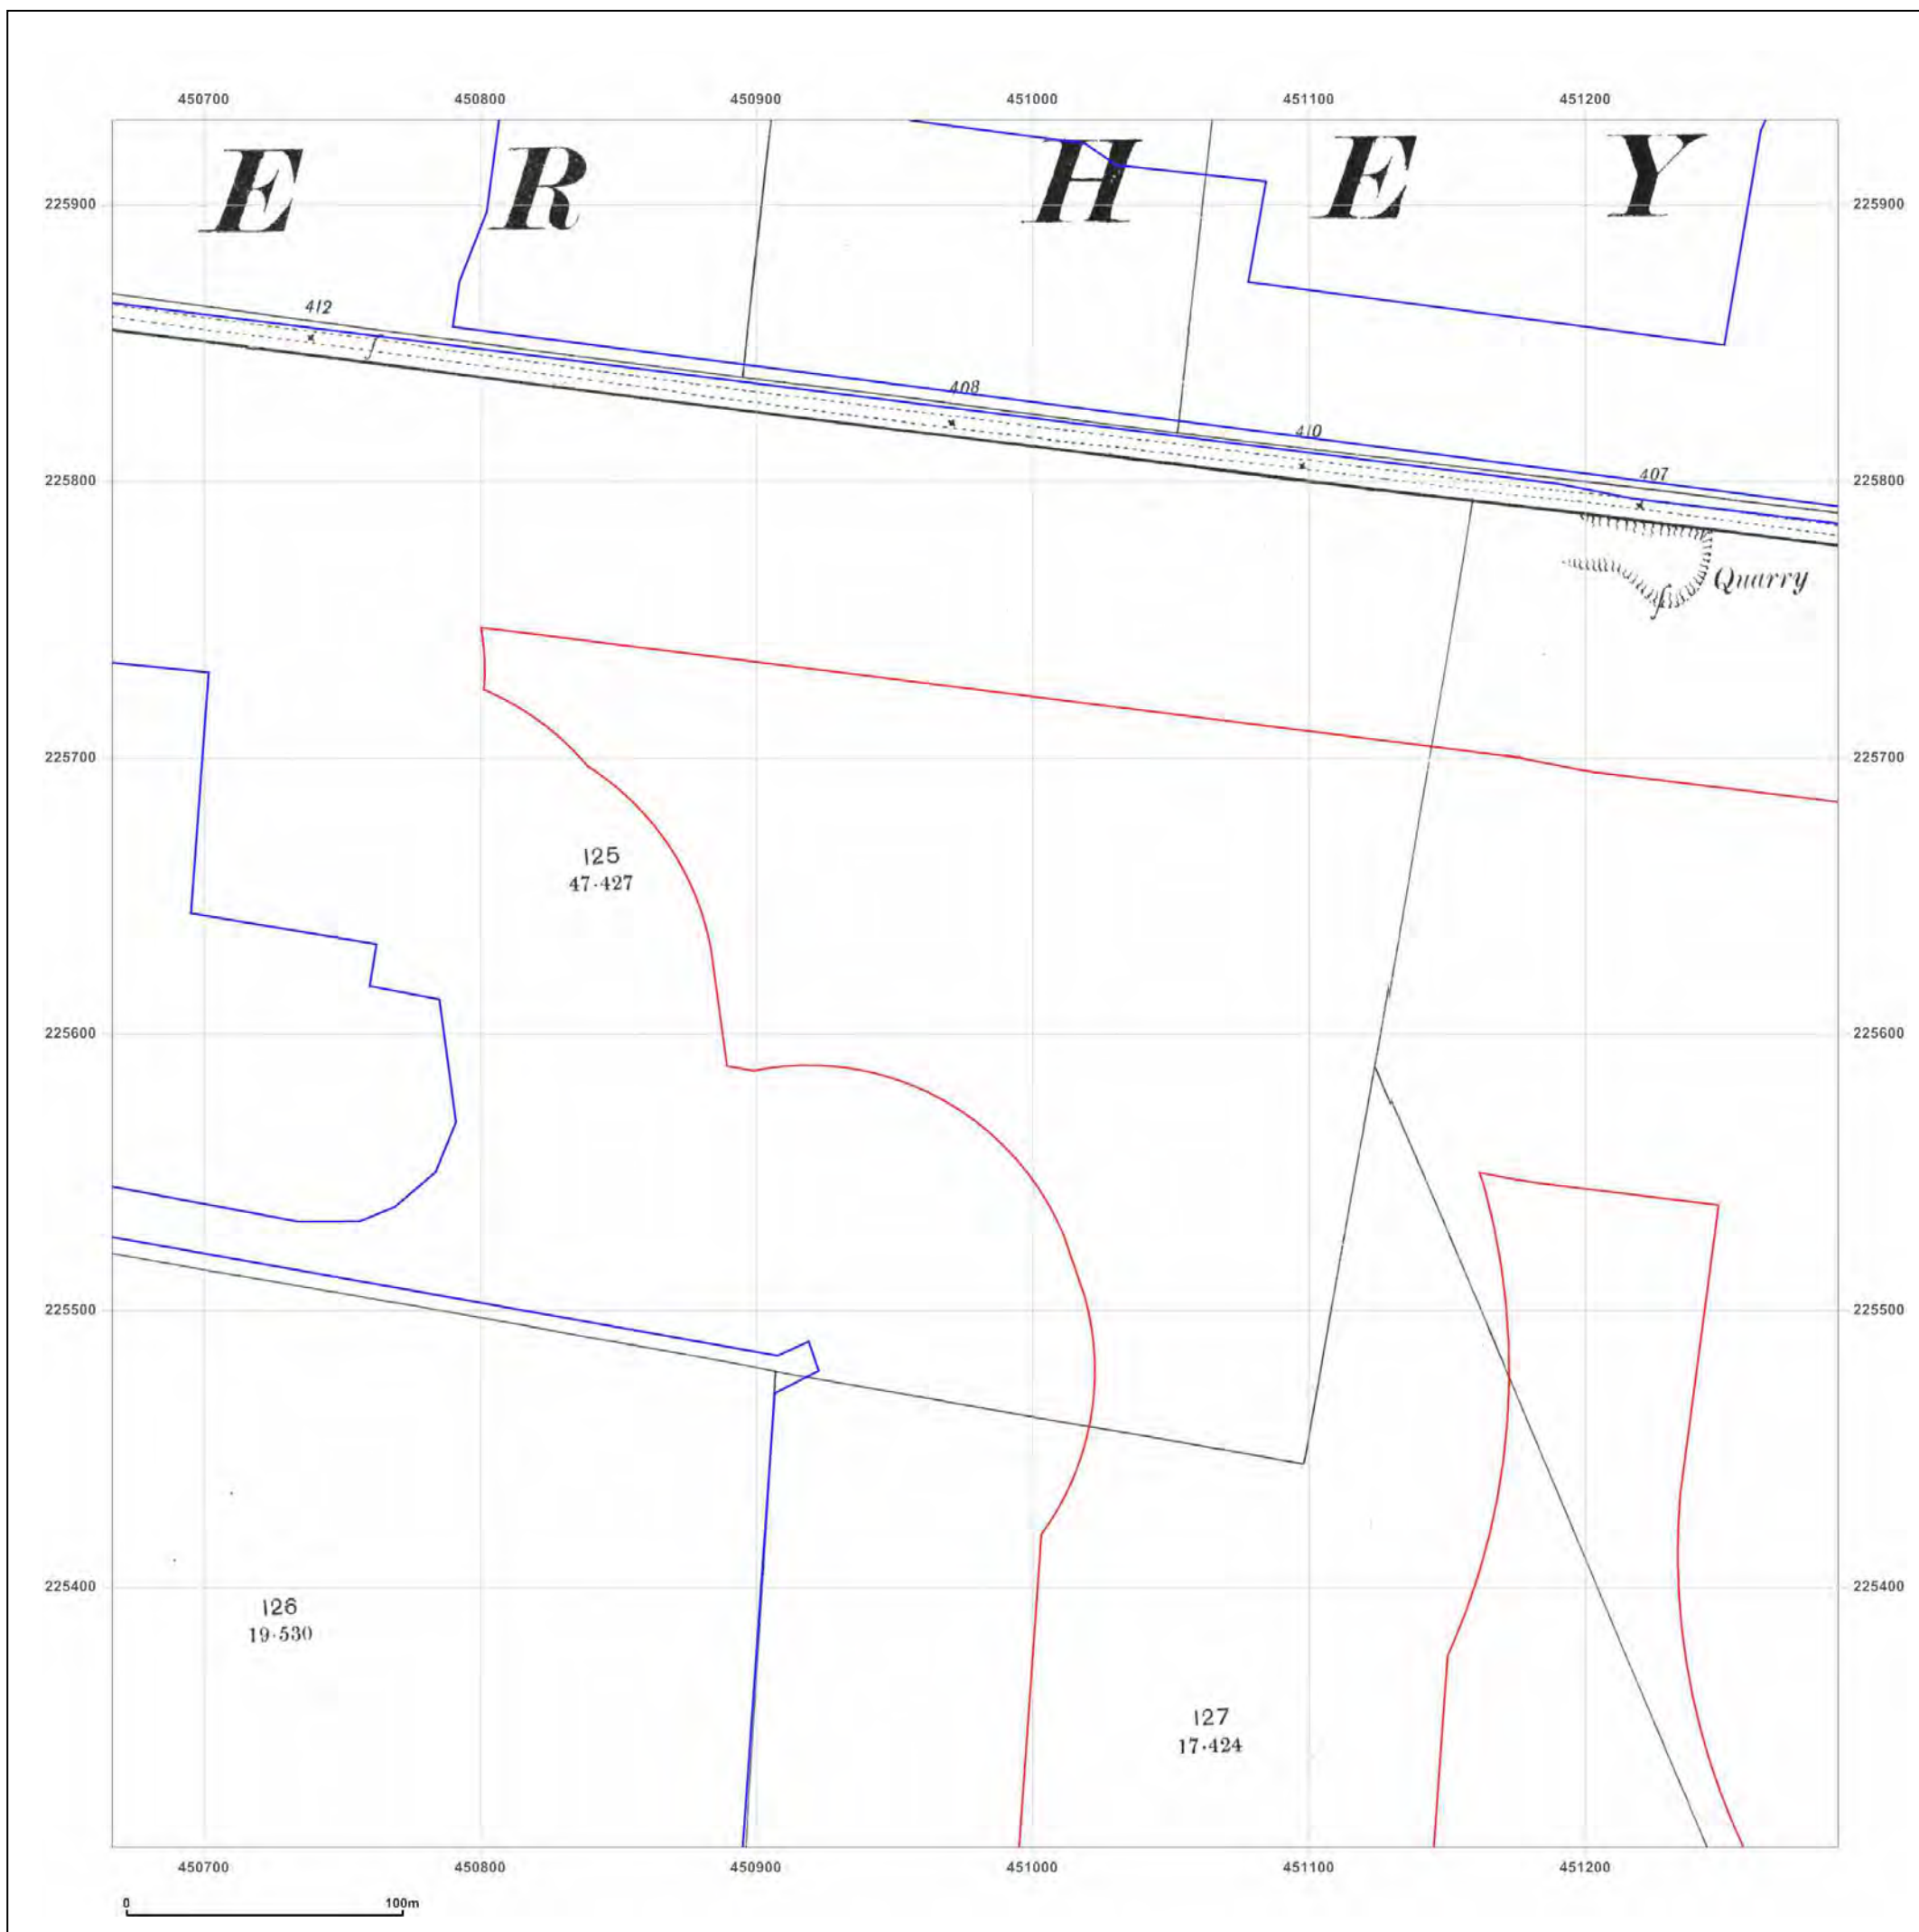

© Crown copyright and database rights 2015 Ordnance Survey 100035207

Production date: 04 September 2017

To view map legend click here [Legend](#)

Site Details:

HEYFORD PARK HOUSE, 52
HEYFORD PARK, CAMP ROAD,
UPPER HEYFORD, OX25 5HD