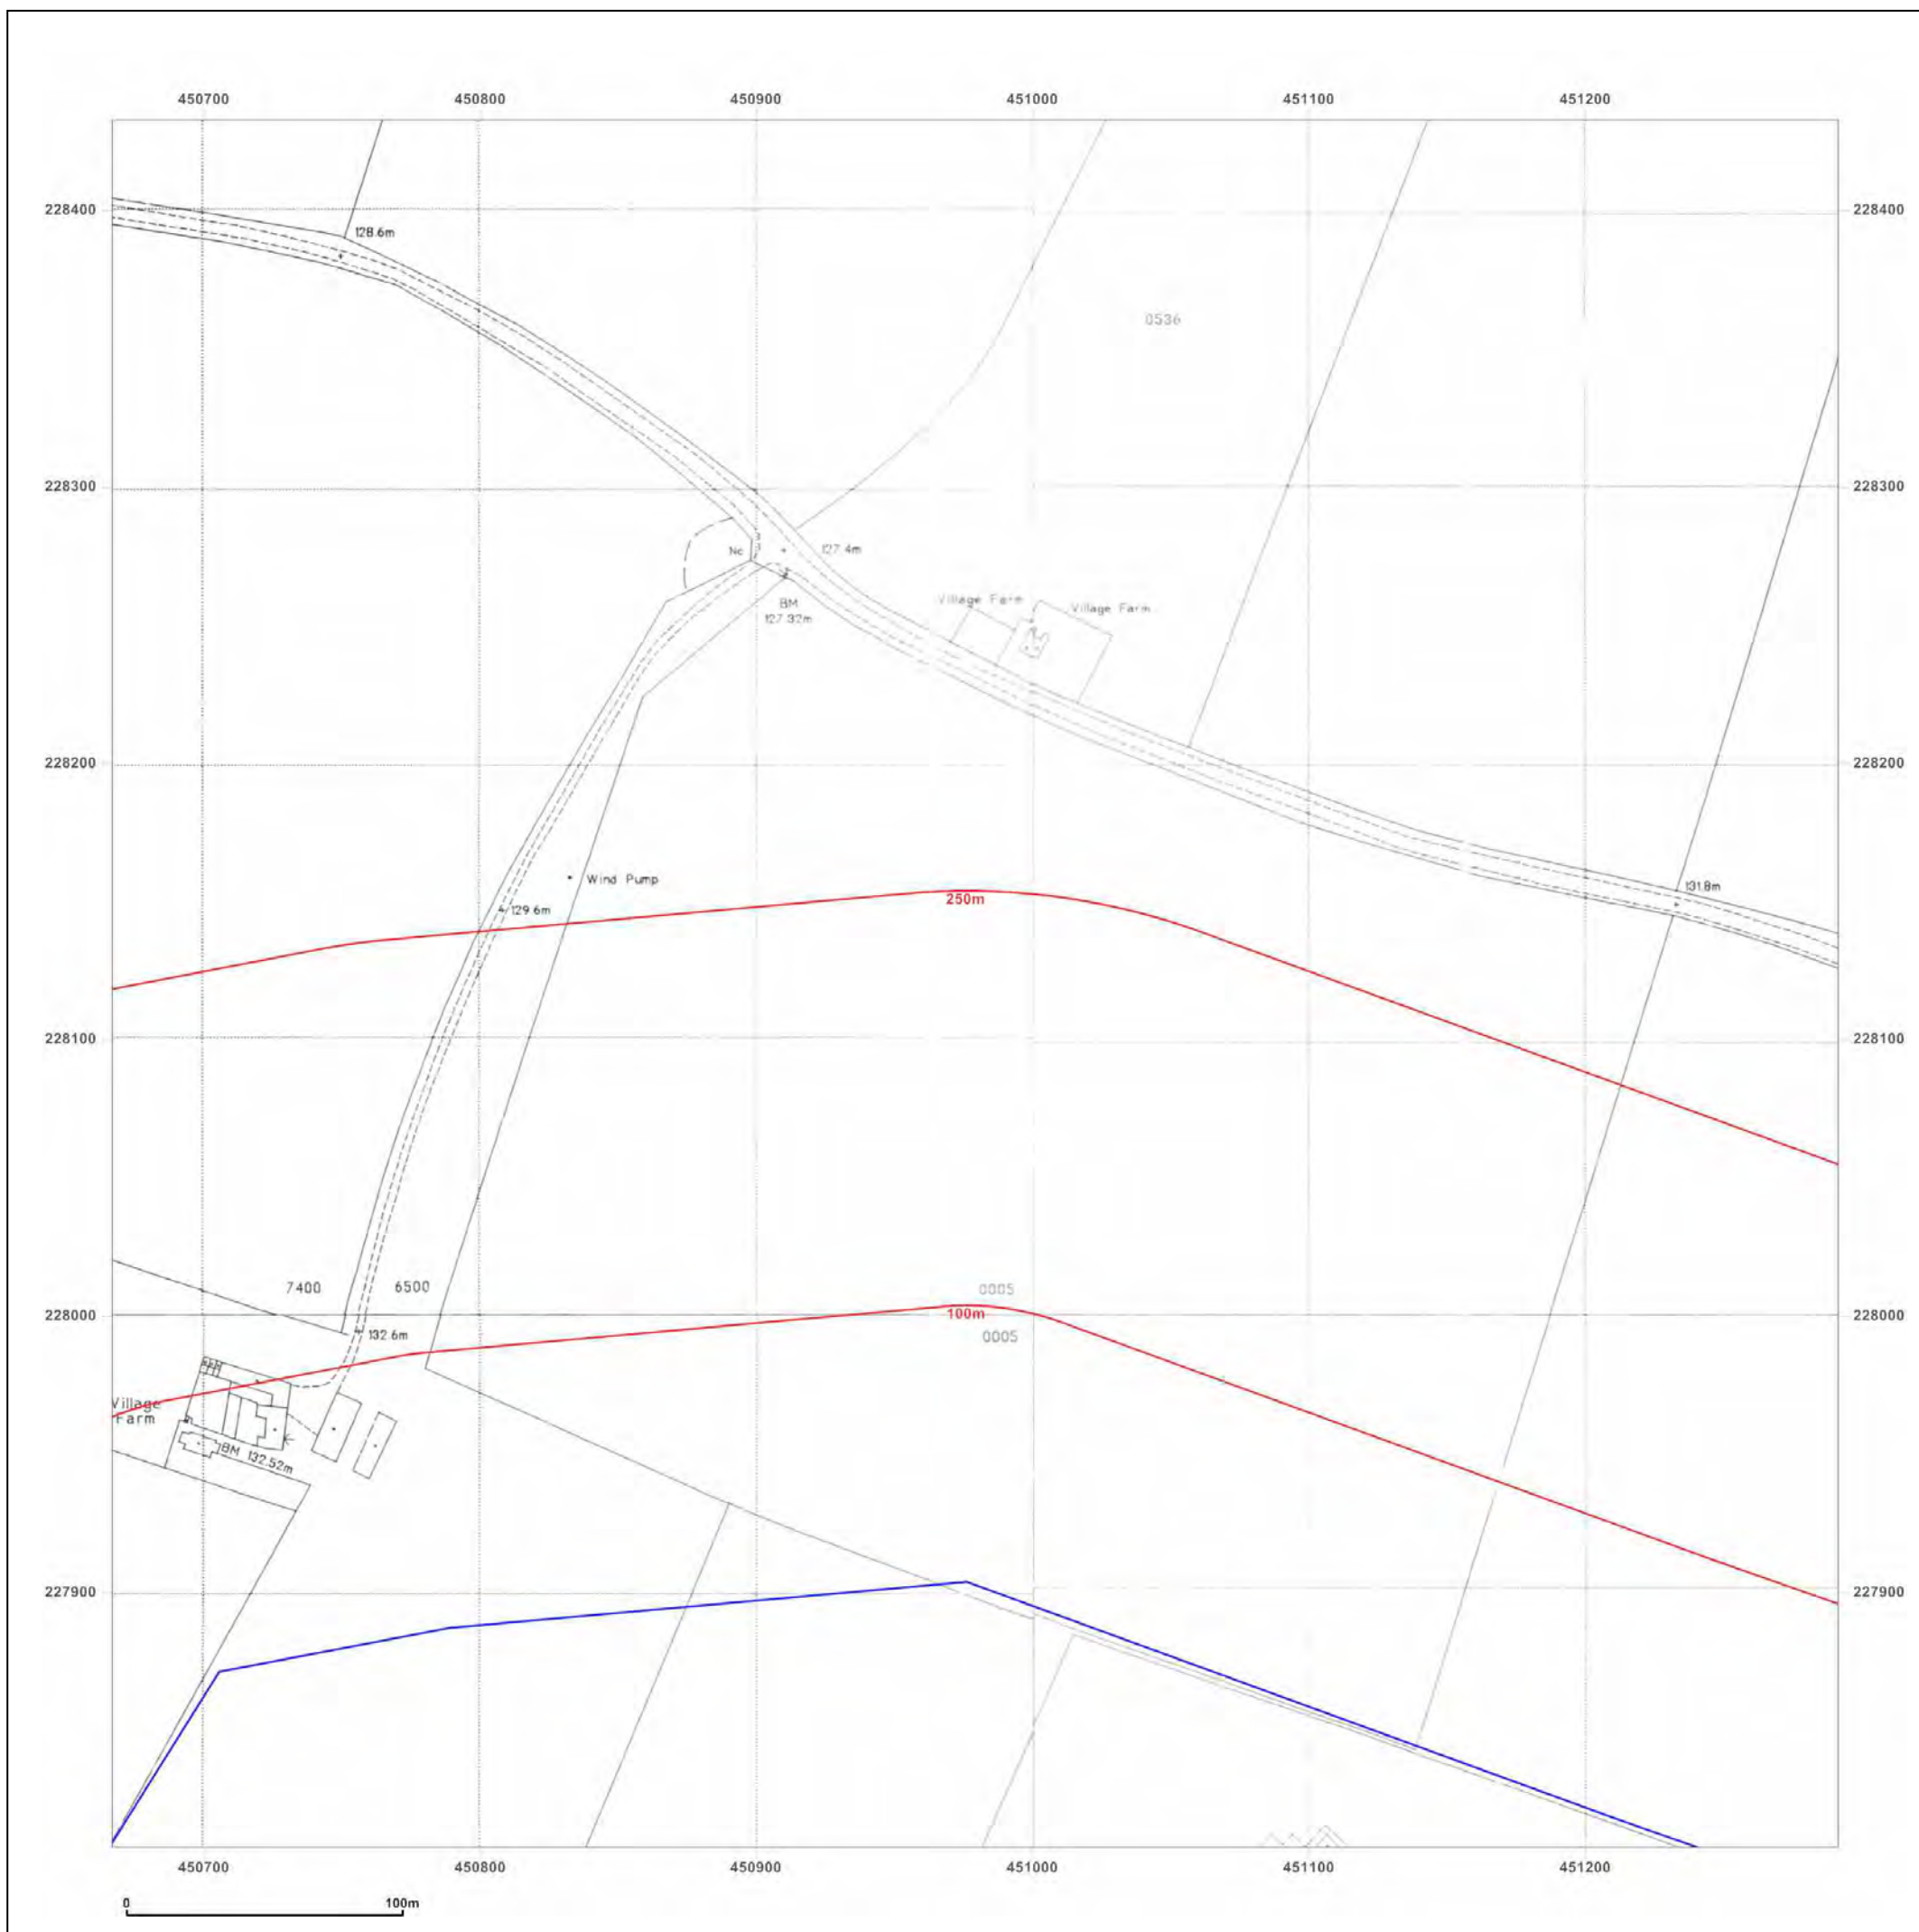

© Crown copyright and database rights 2015 Ordnance Survey 100035207

Production date: 04 September 2017

To view map legend click here [Legend](#)

Site Details:

HEYFORD PARK HOUSE, 52
HEYFORD PARK, CAMP ROAD,
UPPER HEYFORD, OX25 5HD