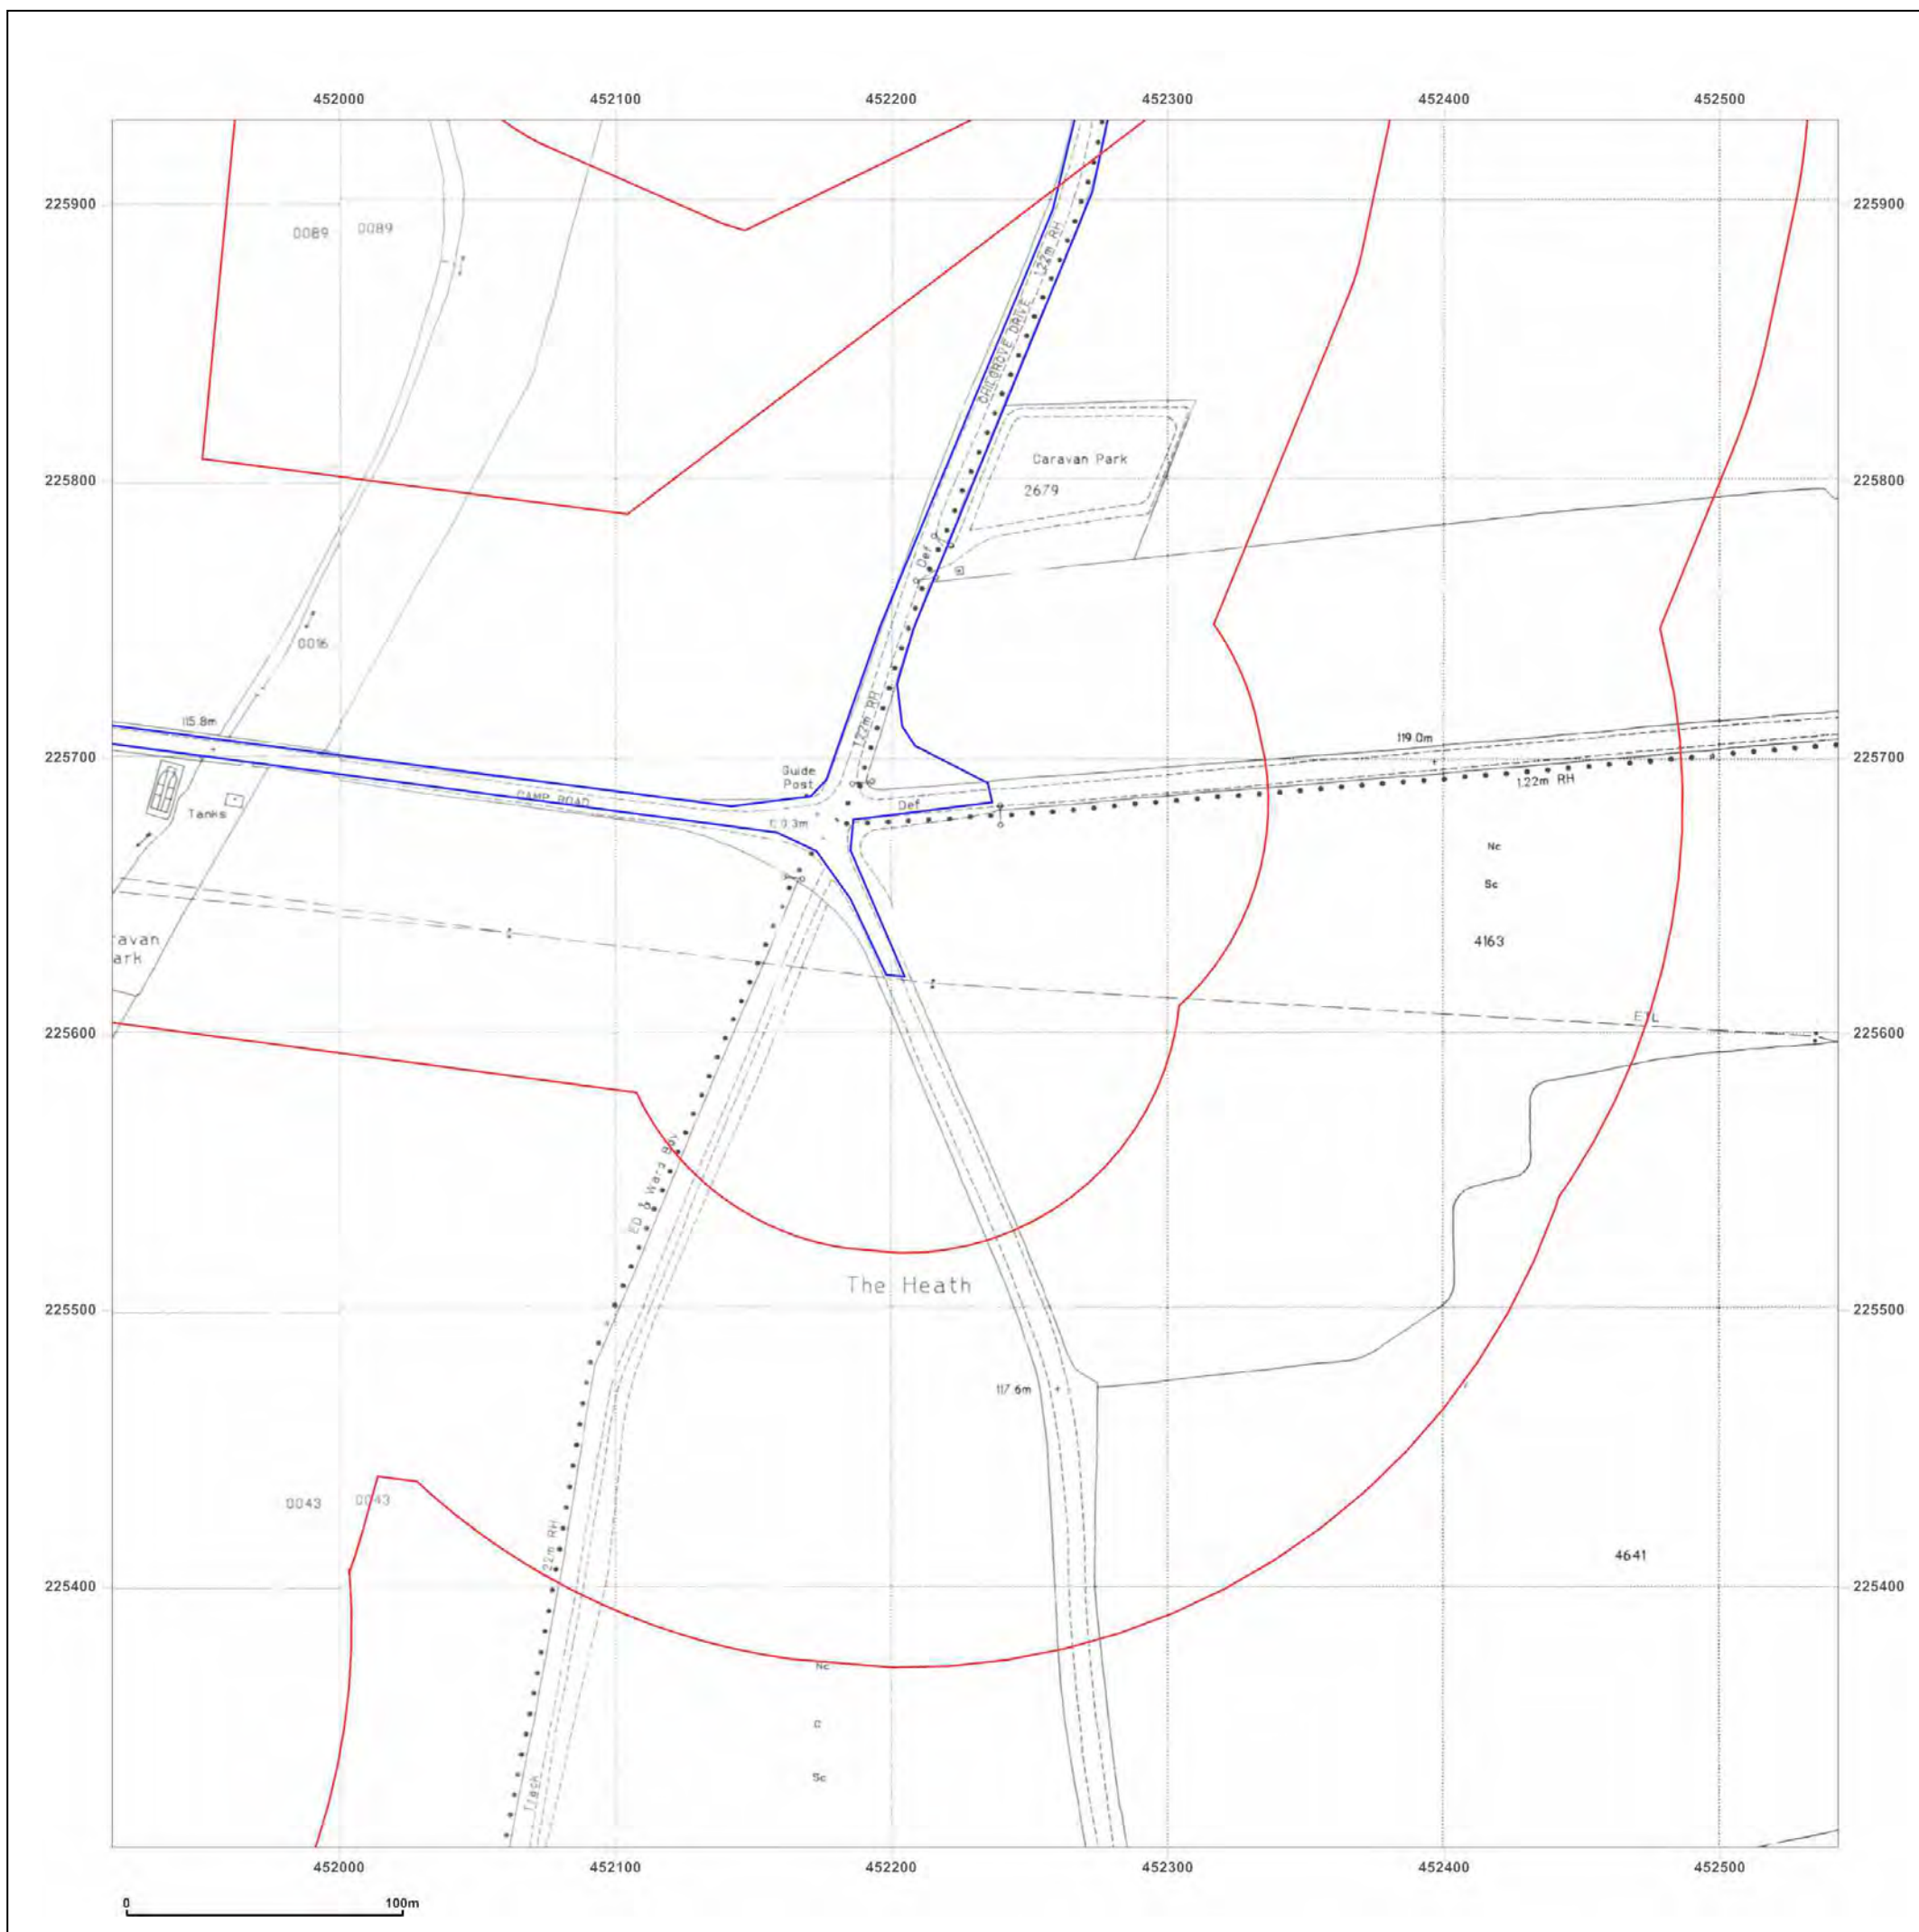

Production date: 04 September 2017

To view map legend click here [Legend](#)

Site Details:

HEYFORD PARK HOUSE, 52
HEYFORD PARK, CAMP ROAD,
UPPER HEYFORD, OX25 5HD

Client Ref: Heyford_Park
Report Ref: GS-4227860_LS_5_3
Grid Ref: 452230, 226244