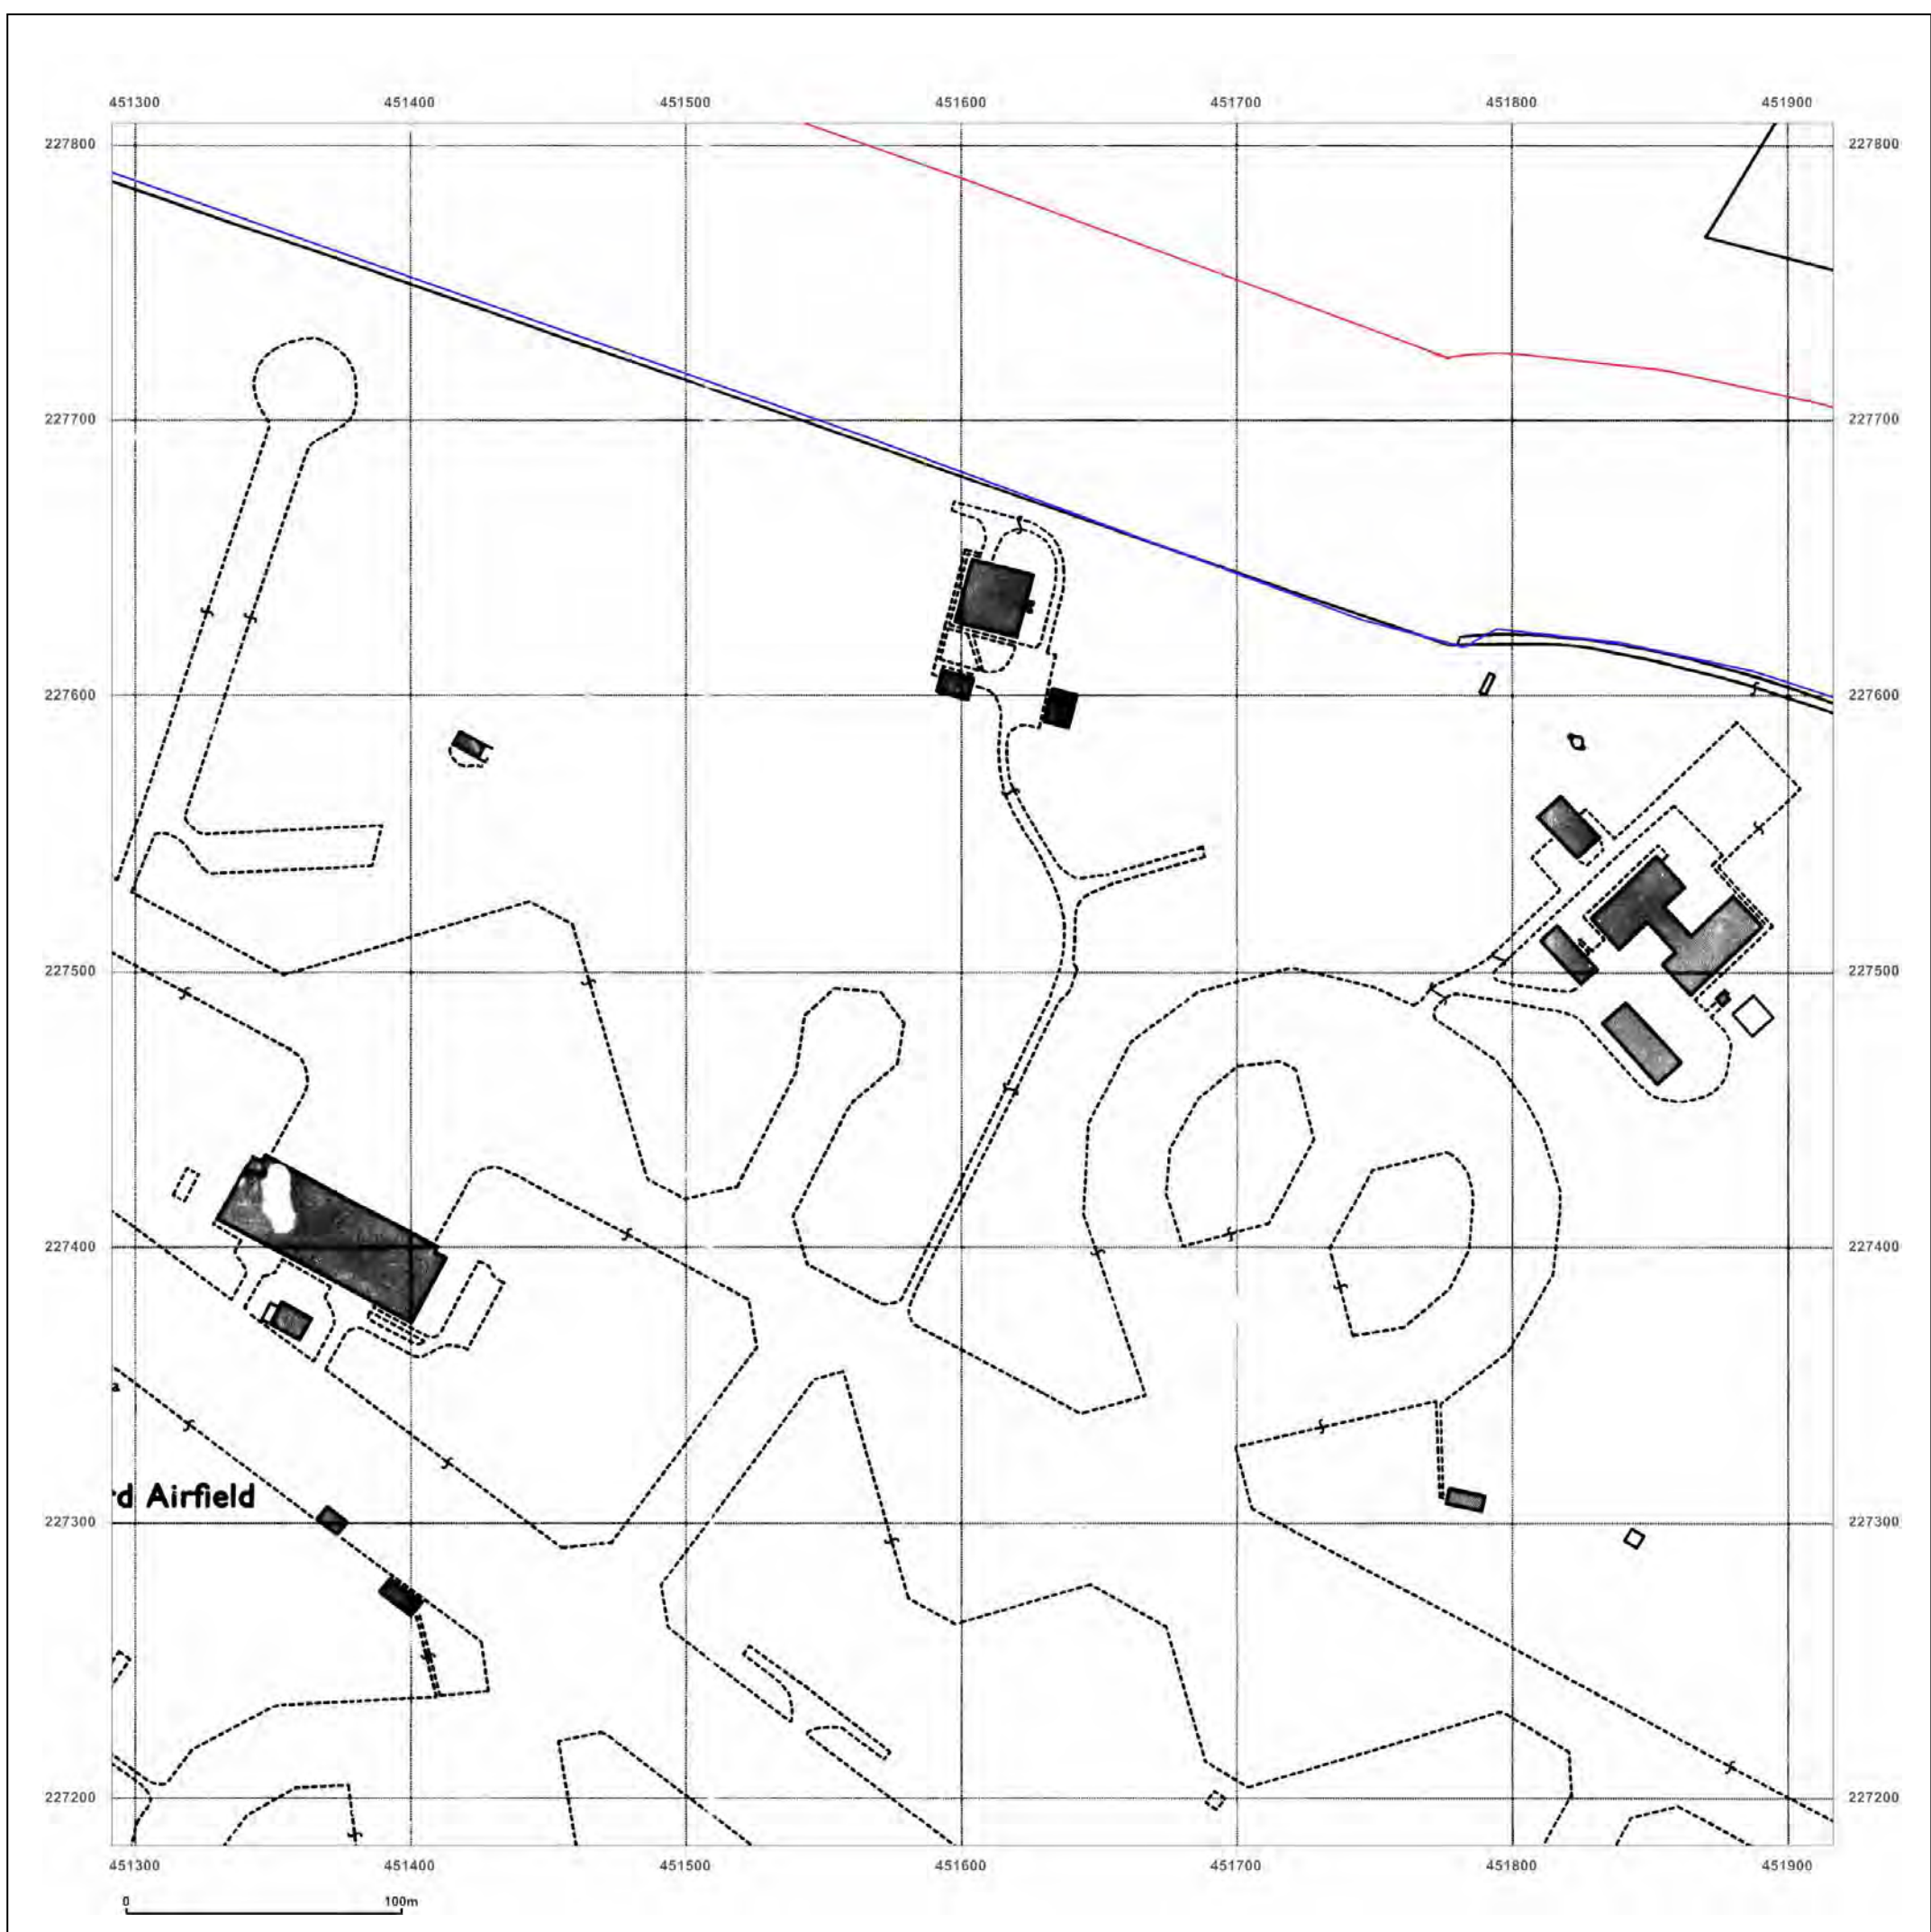

© Crown copyright and database rights 2015 Ordnance Survey 100035207

Production date: 04 September 2017

To view map legend click here [Legend](#)

Site Details:

HEYFORD PARK HOUSE, 52
HEYFORD PARK, CAMP ROAD,
UPPER HEYFORD, OX25 5HD