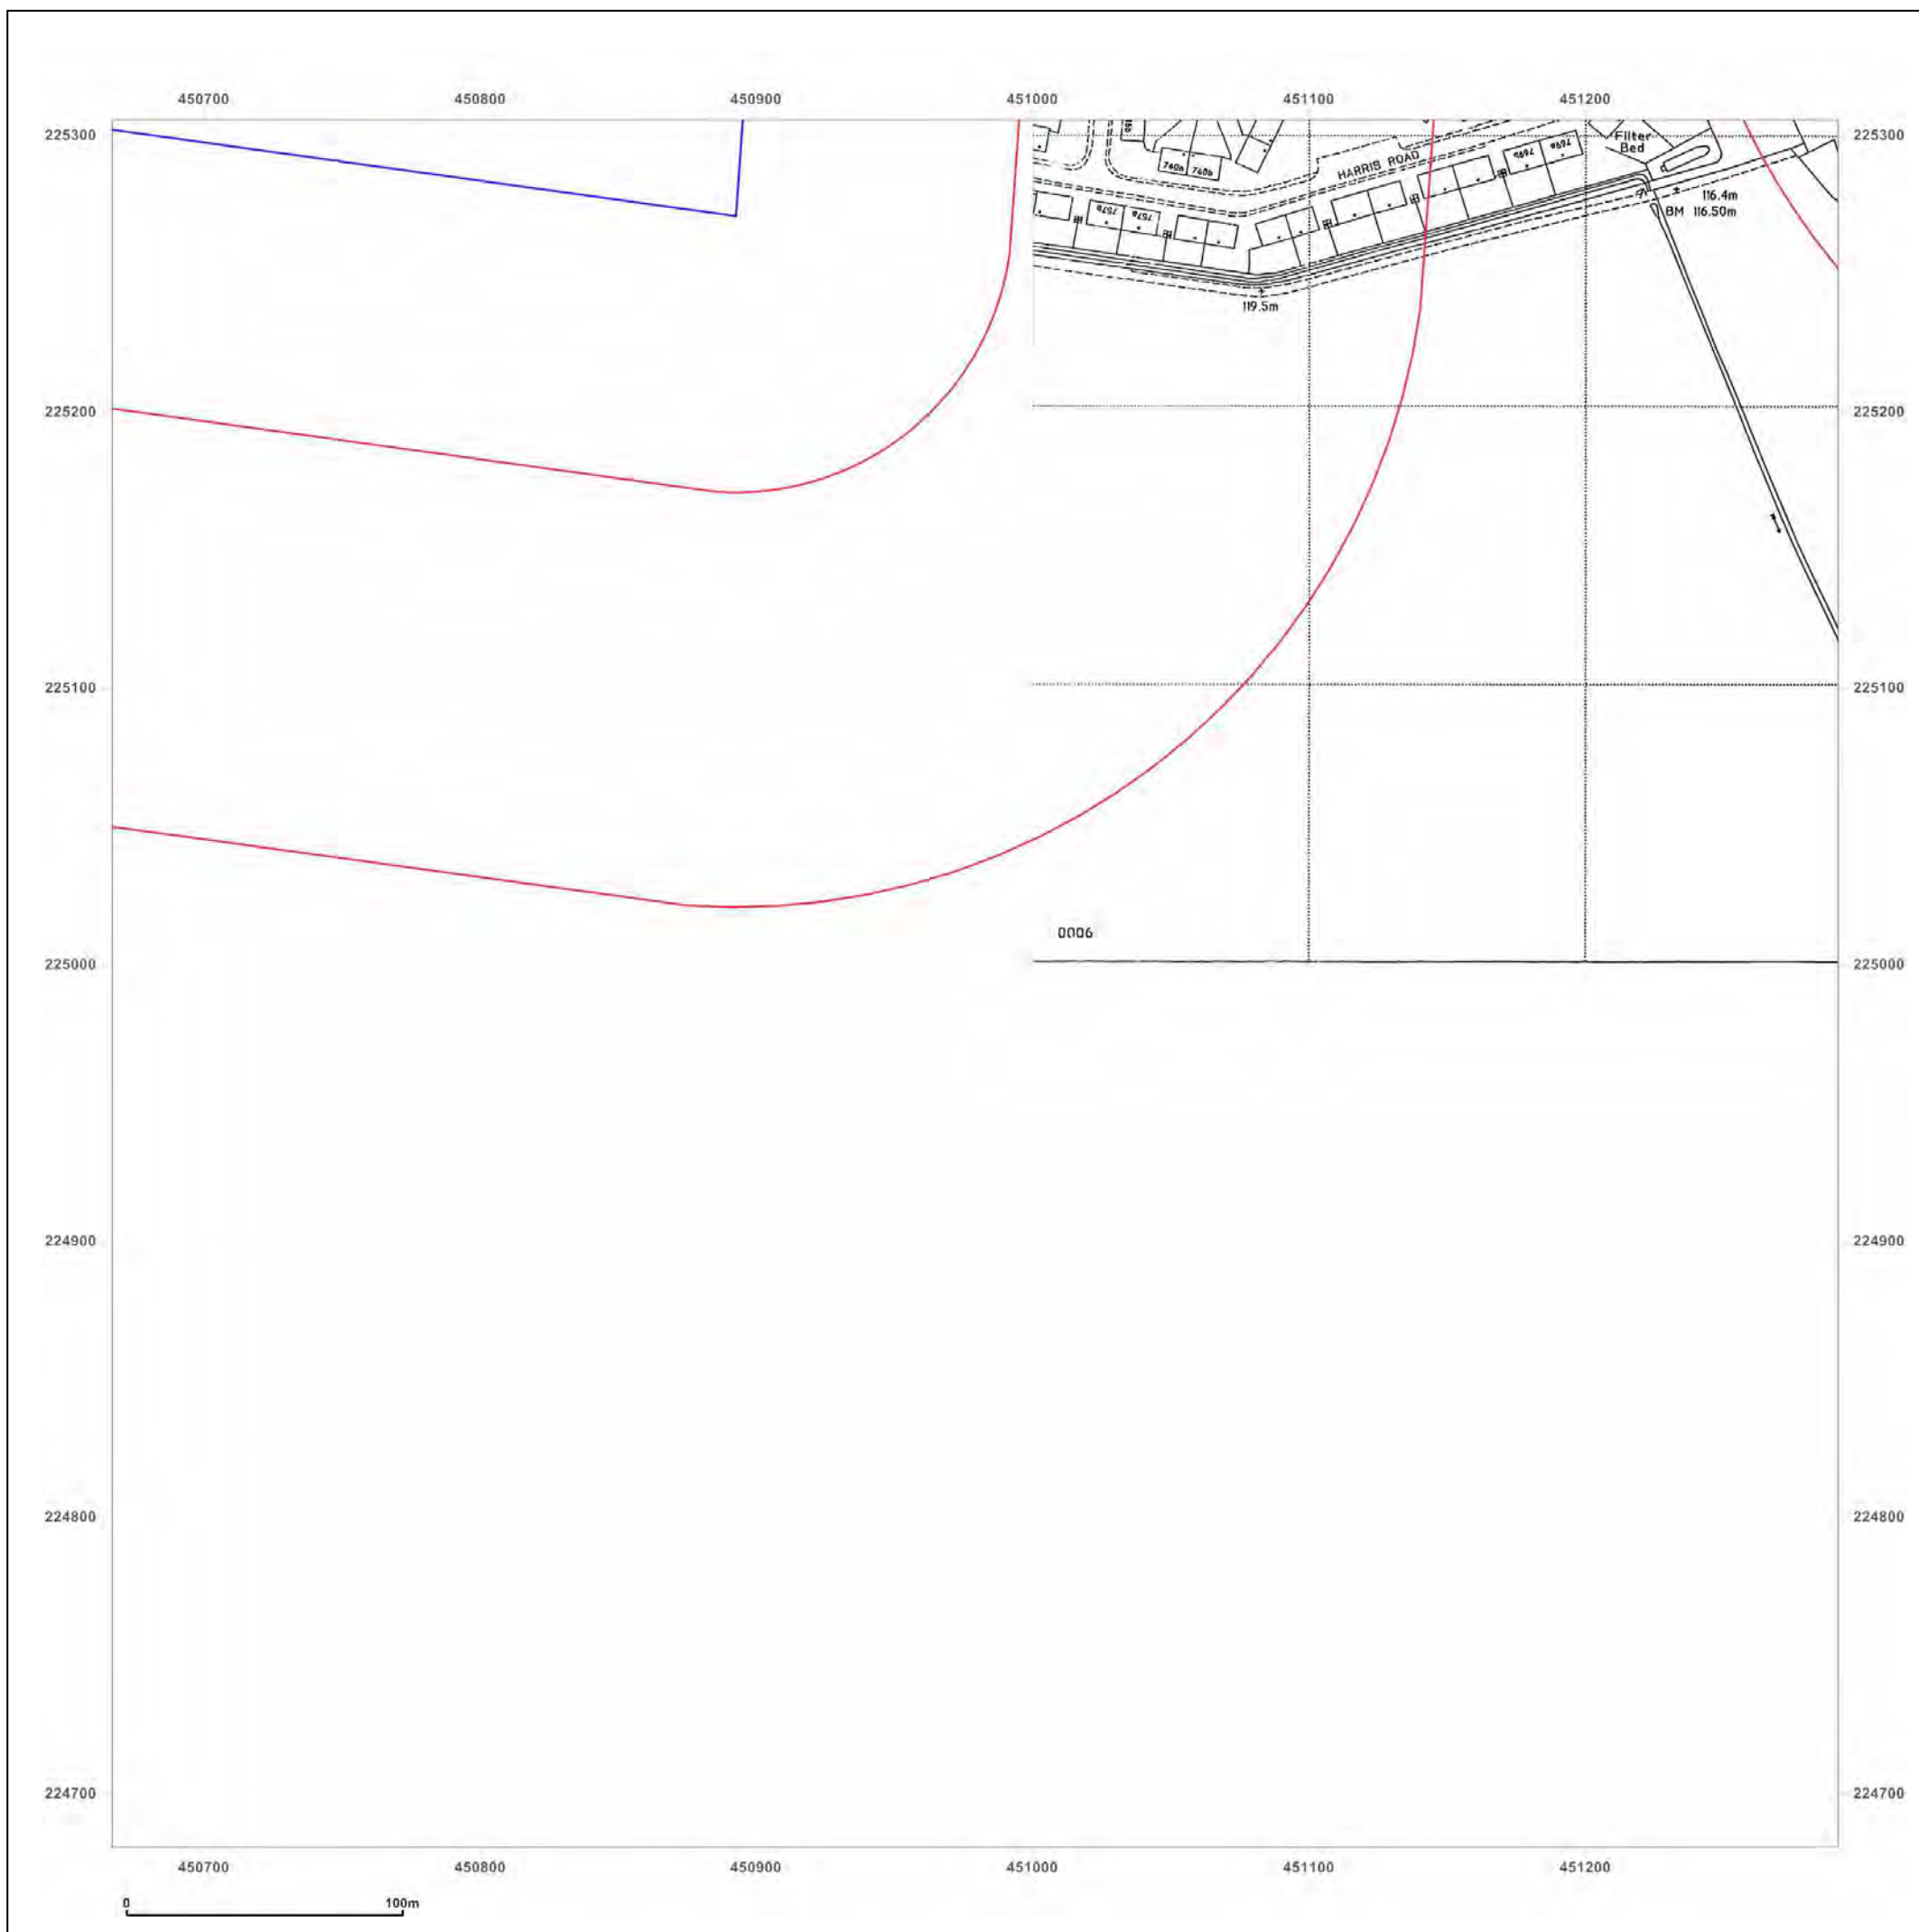

Produced by
Groundsure Insights
T: 08444 159000
E: info@groundsure.com
W: www.groundsure.com

© Crown copyright and database rights 2015 Ordnance Survey 100035207

Production date: 04 September 2017

To view map legend click here [Legend](#)