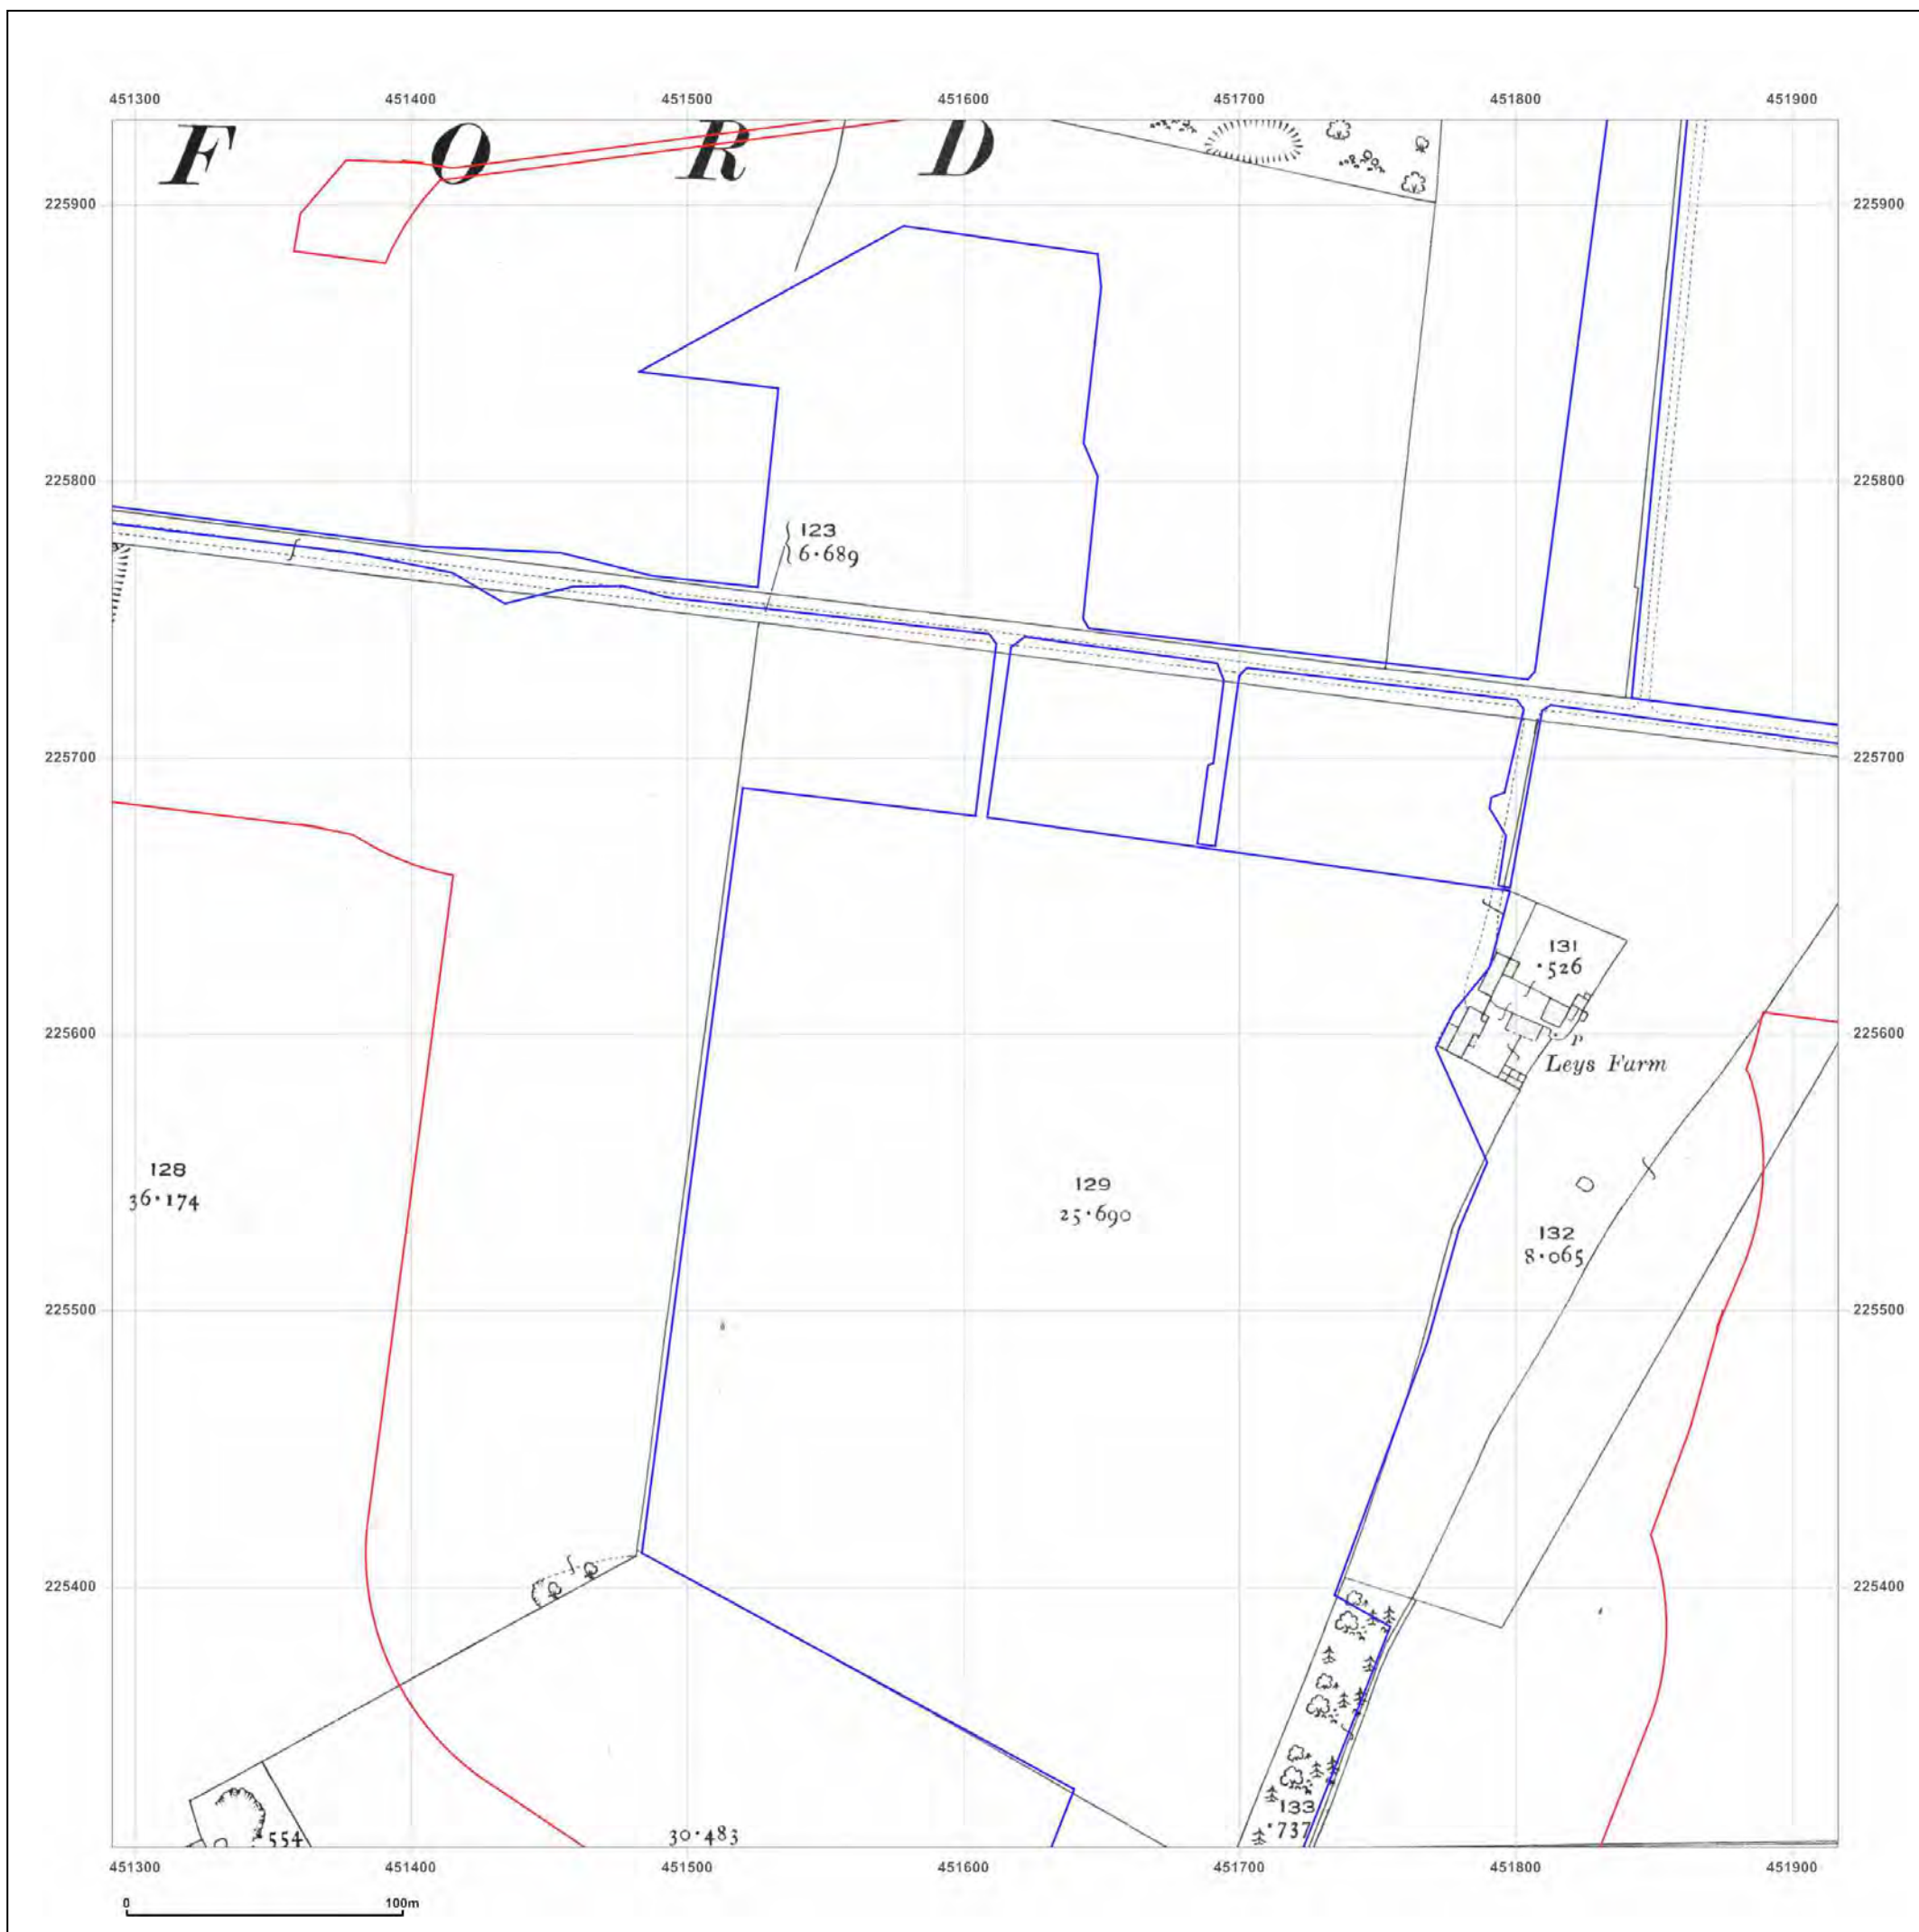

Site Details:

HEYFORD PARK HOUSE, 52
HEYFORD PARK, CAMP ROAD,
UPPER HEYFORD, OX25 5HD

Client Ref: Heyford_Park
Report Ref: GS-4227860_LS_4_2
Grid Ref: 451604, 225618

Map Name: County Series

Map date: 1922

Scale: 1:2,500

Printed at: 1:2,500

Surveyed 1922
Revised 1922
Edition N/A
Copyright N/A
Levelled N/A

Surveyed 1922
Revised 1922
Edition N/A
Copyright N/A
Levelled N/A

Produced by
Groundsure Insights
T: 08444 159000
E: info@groundsure.com
W: www.groundsure.com

© Crown copyright and database rights 2015 Ordnance Survey 100035207

Production date: 04 September 2017

To view map legend click here [Legend](#)