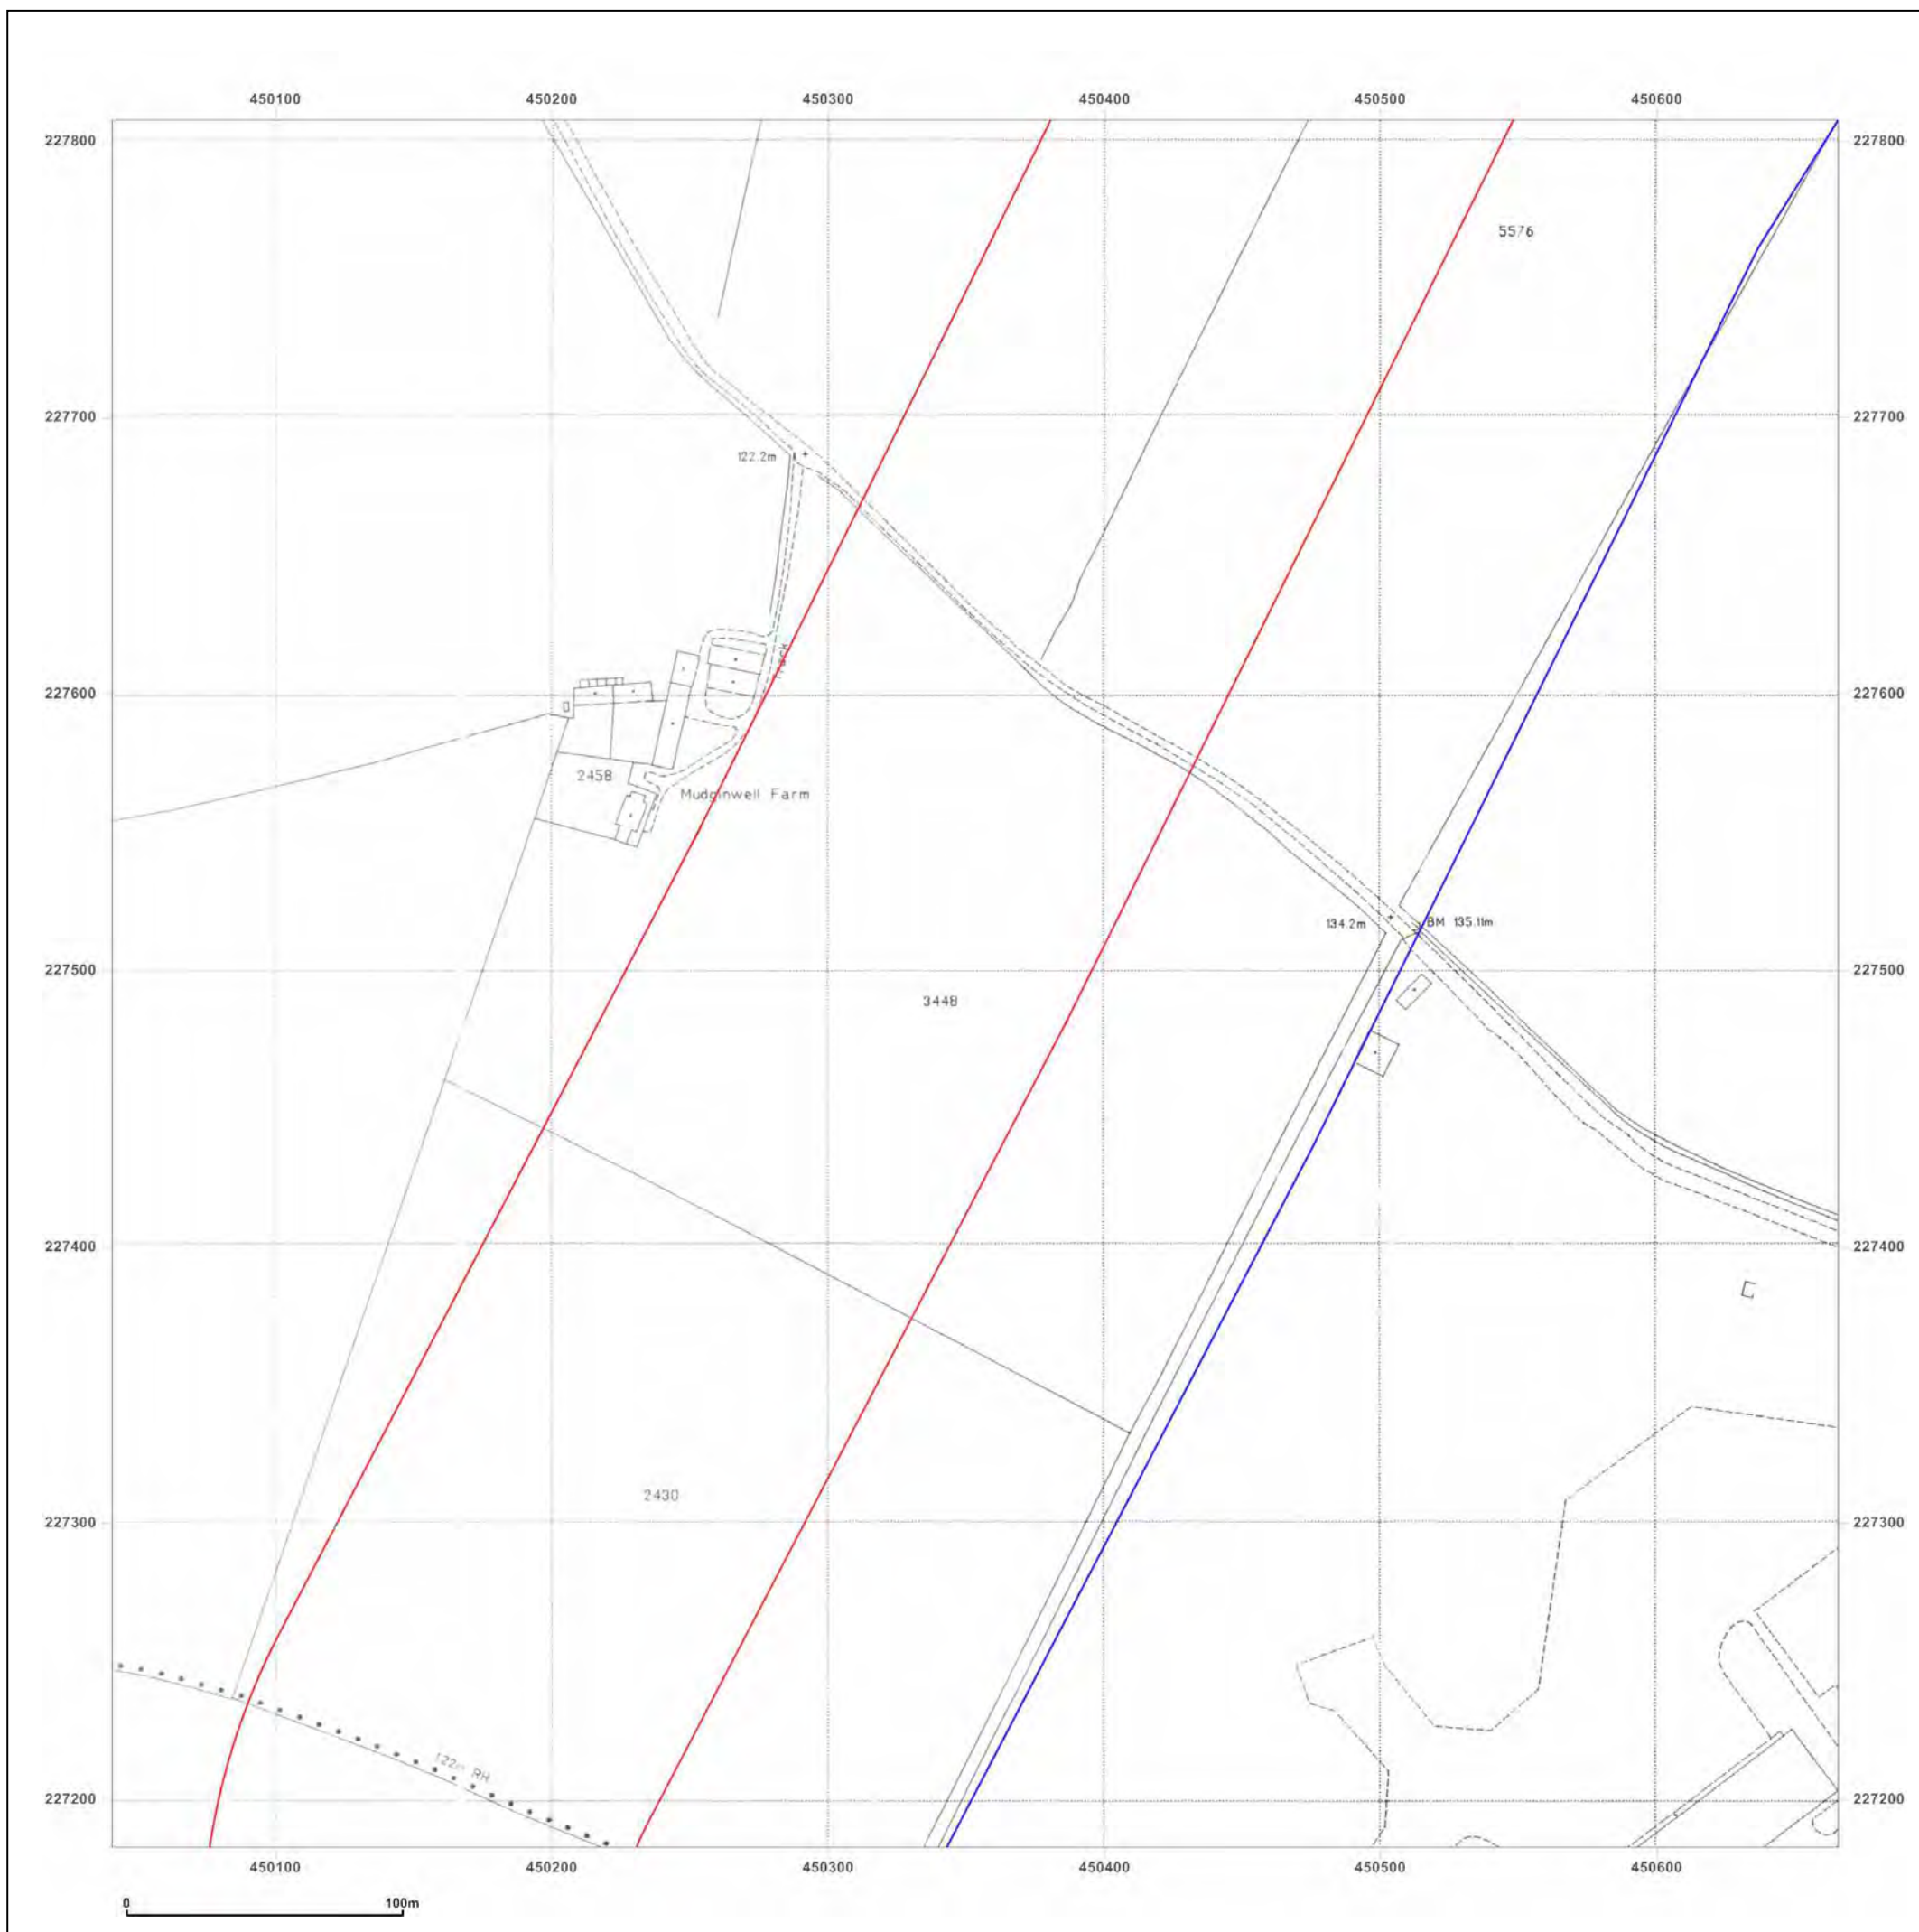

© Crown copyright and database rights 2015 Ordnance Survey 100035207

Production date: 04 September 2017

To view map legend click here [Legend](#)

Site Details:

HEYFORD PARK HOUSE, 52
HEYFORD PARK, CAMP ROAD,
UPPER HEYFORD, OX25 5HD