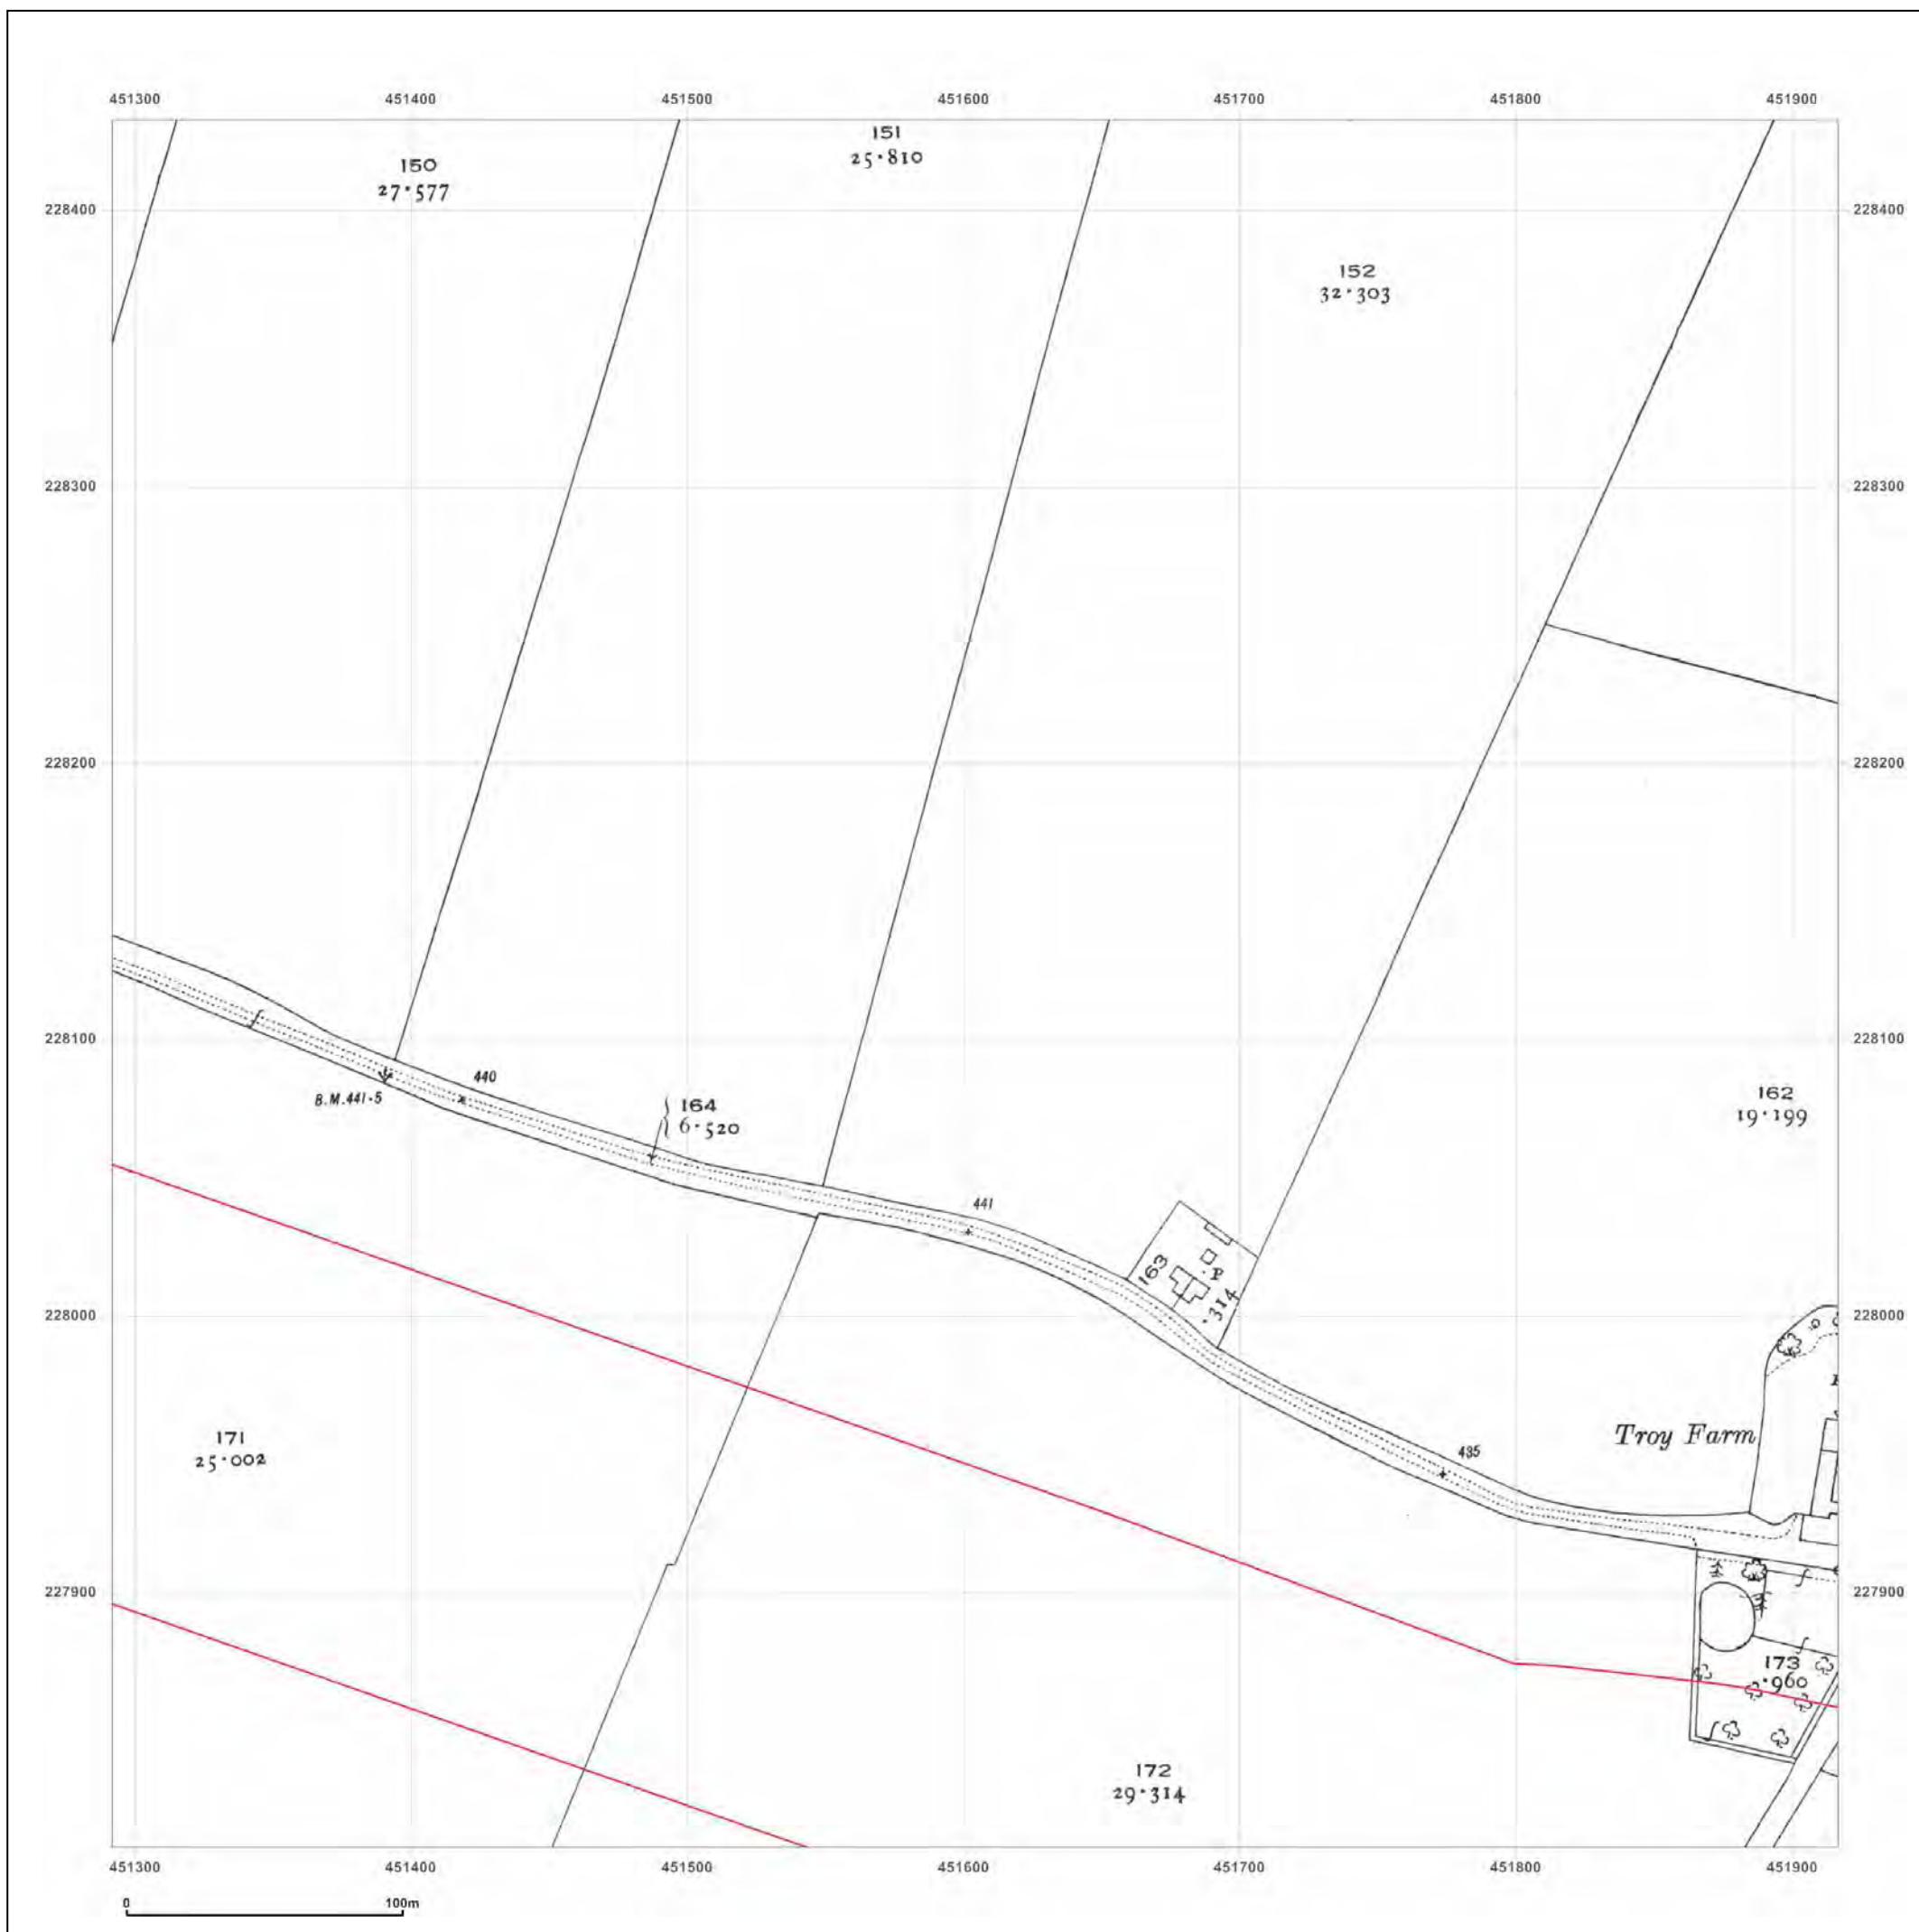

Site Details:

HEYFORD PARK HOUSE, 52
HEYFORD PARK, CAMP ROAD,
UPPER HEYFORD, OX25 5HD

Client Ref: Heyford_Park
Report Ref: GS-4227860_LS_4_6
Grid Ref: 451604, 228120

Map Name: County Series

Map date: 1922

Scale: 1:2,500

Printed at: 1:2,500

Surveyed 1922
Revised 1922
Edition N/A
Copyright N/A
Levelled N/A

Produced by
Groundsure Insights
T: 08444 159000
E: info@groundsure.com
W: www.groundsure.com

© Crown copyright and database rights 2015 Ordnance Survey 100035207

Production date: 04 September 2017

To view map legend click here [Legend](#)