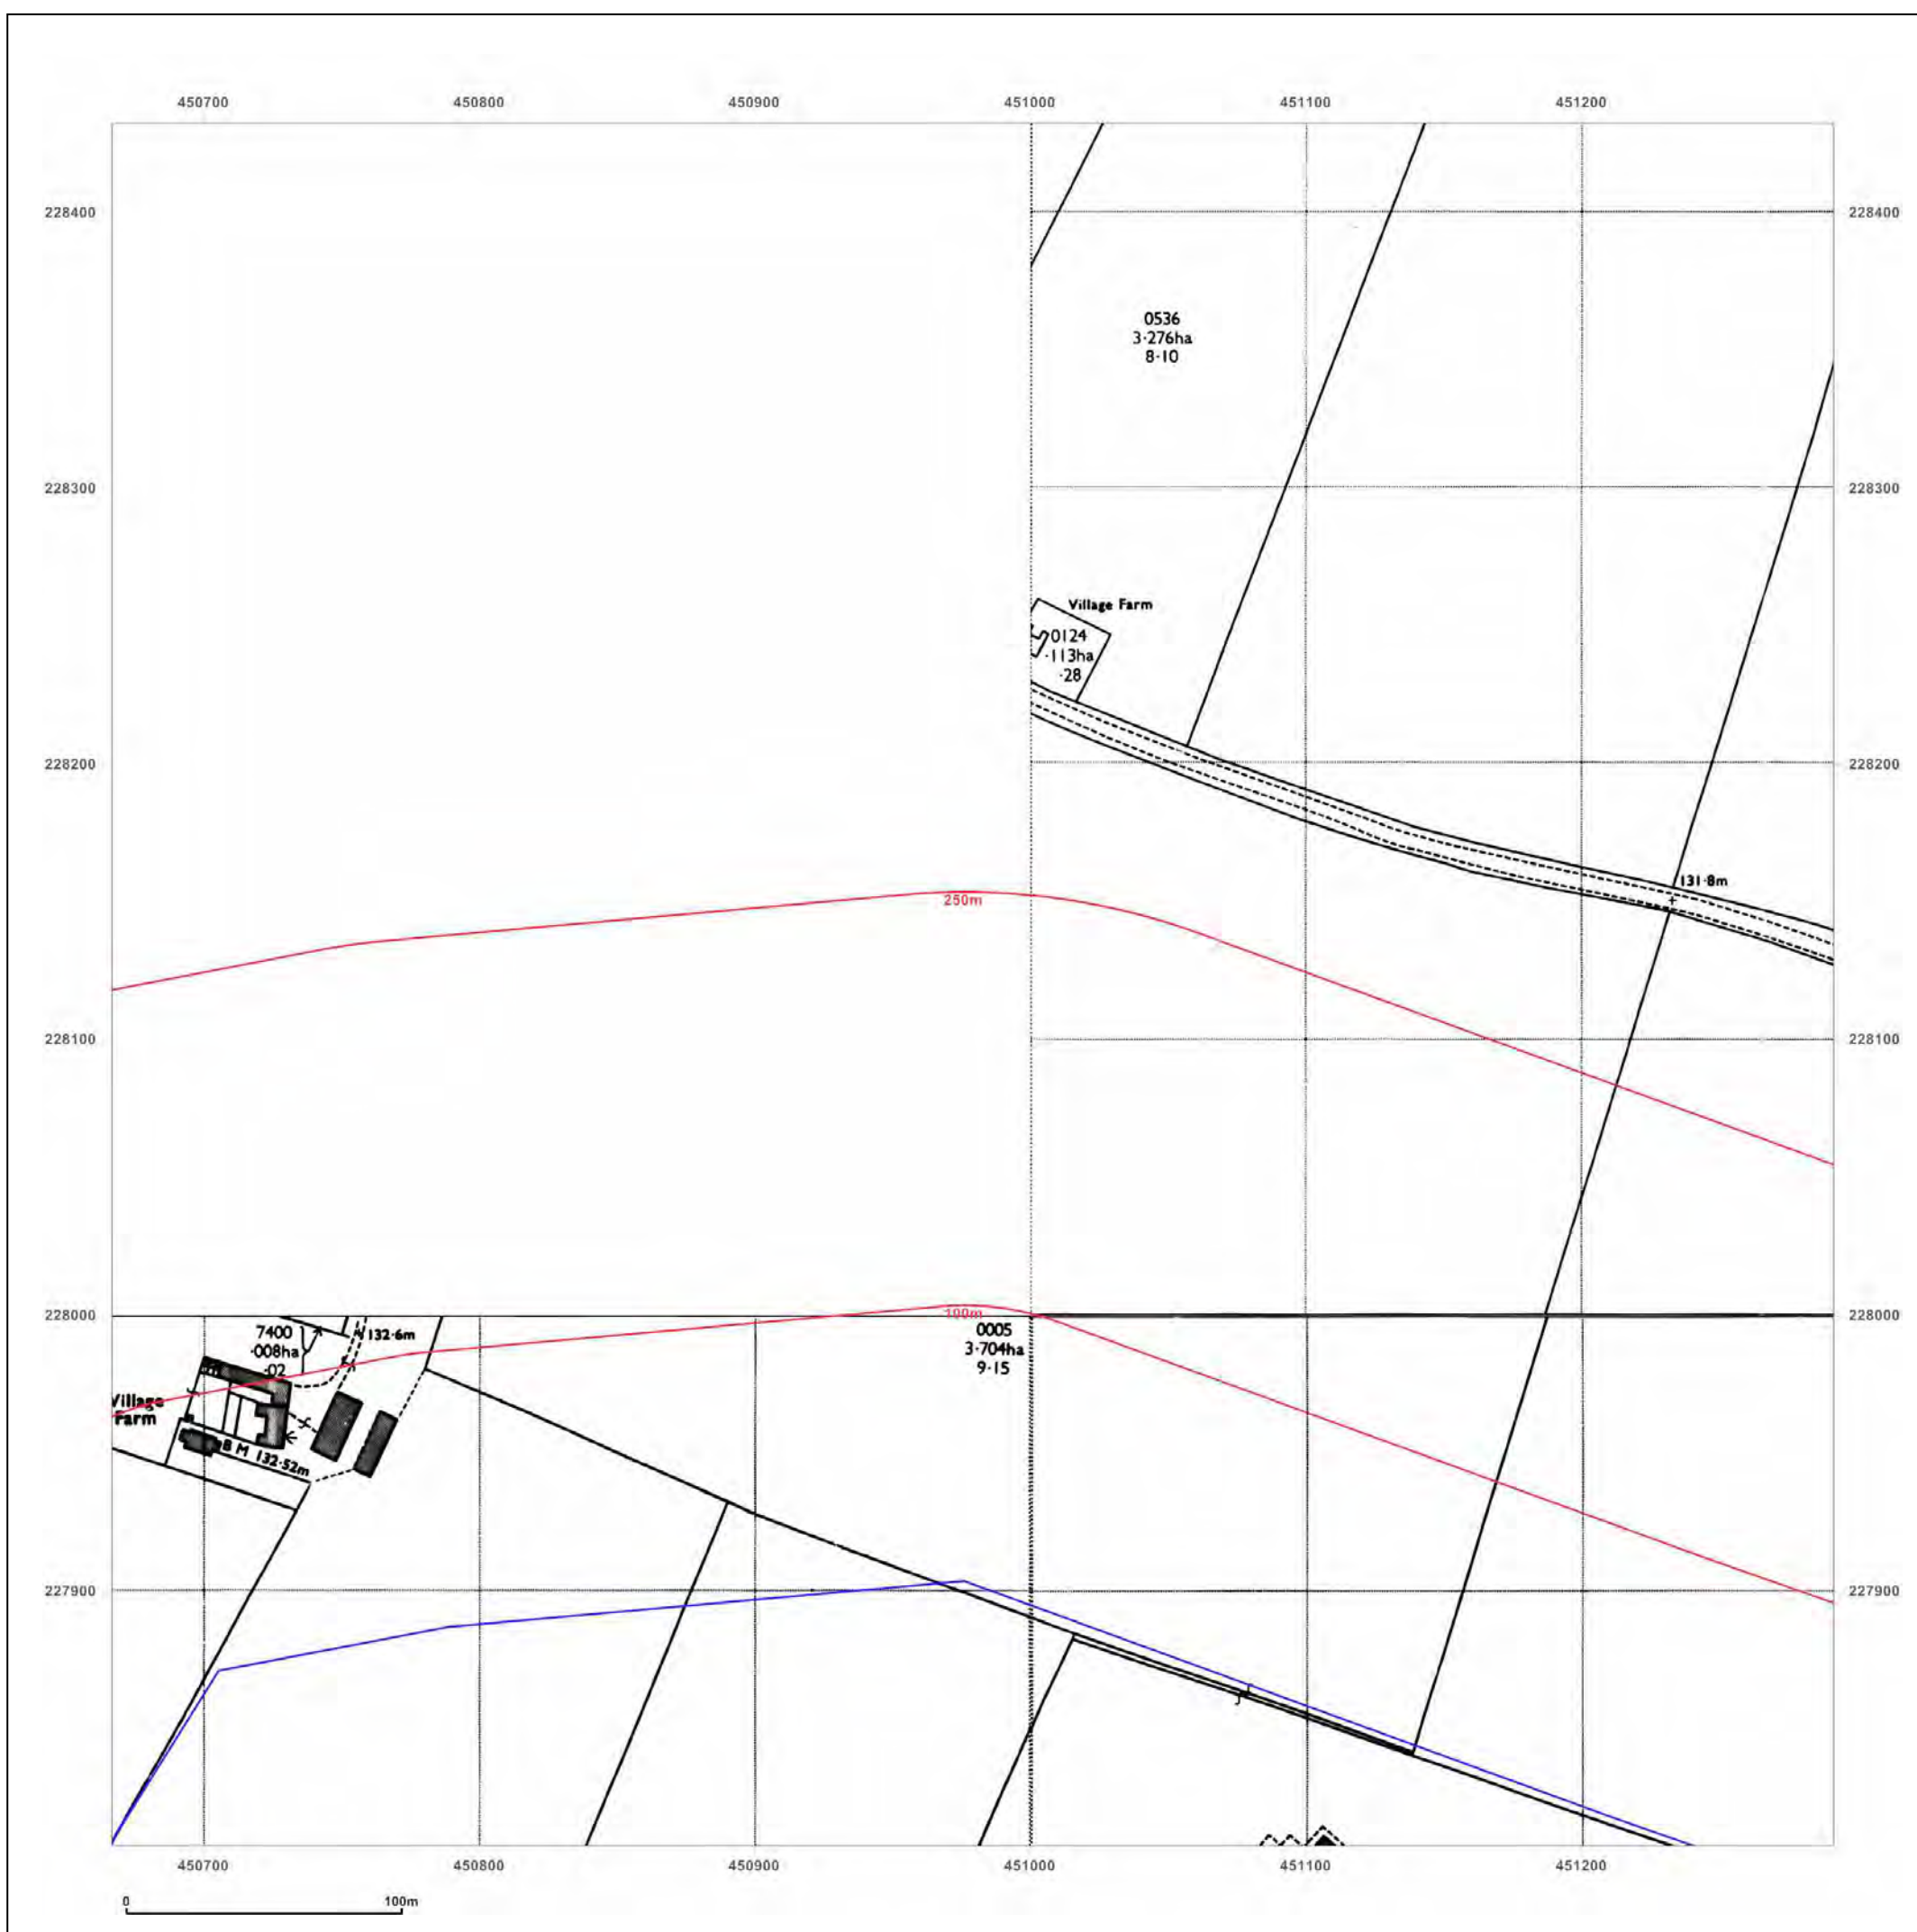

Site Details:

HEYFORD PARK HOUSE, 52
HEYFORD PARK, CAMP ROAD,
UPPER HEYFORD, OX25 5HD

Client Ref: Heyford_Park
Report Ref: GS-4227860_LS_3_6
Grid Ref: 450979, 228120

Map Name: National Grid

Map date: 1976

Scale: 1:2,500

Printed at: 1:2,500

Surveyed N/A	Revised N/A	Edition N/A	Copyright N/A	Levelled N/A
Surveyed N/A	Revised N/A	Edition N/A	Copyright N/A	Levelled N/A

Produced by
Groundsure Insights
T: 08444 159000
E: info@groundsure.com
W: www.groundsure.com

© Crown copyright and database rights 2015 Ordnance Survey 100035207

Production date: 04 September 2017

To view map legend click here [Legend](#)