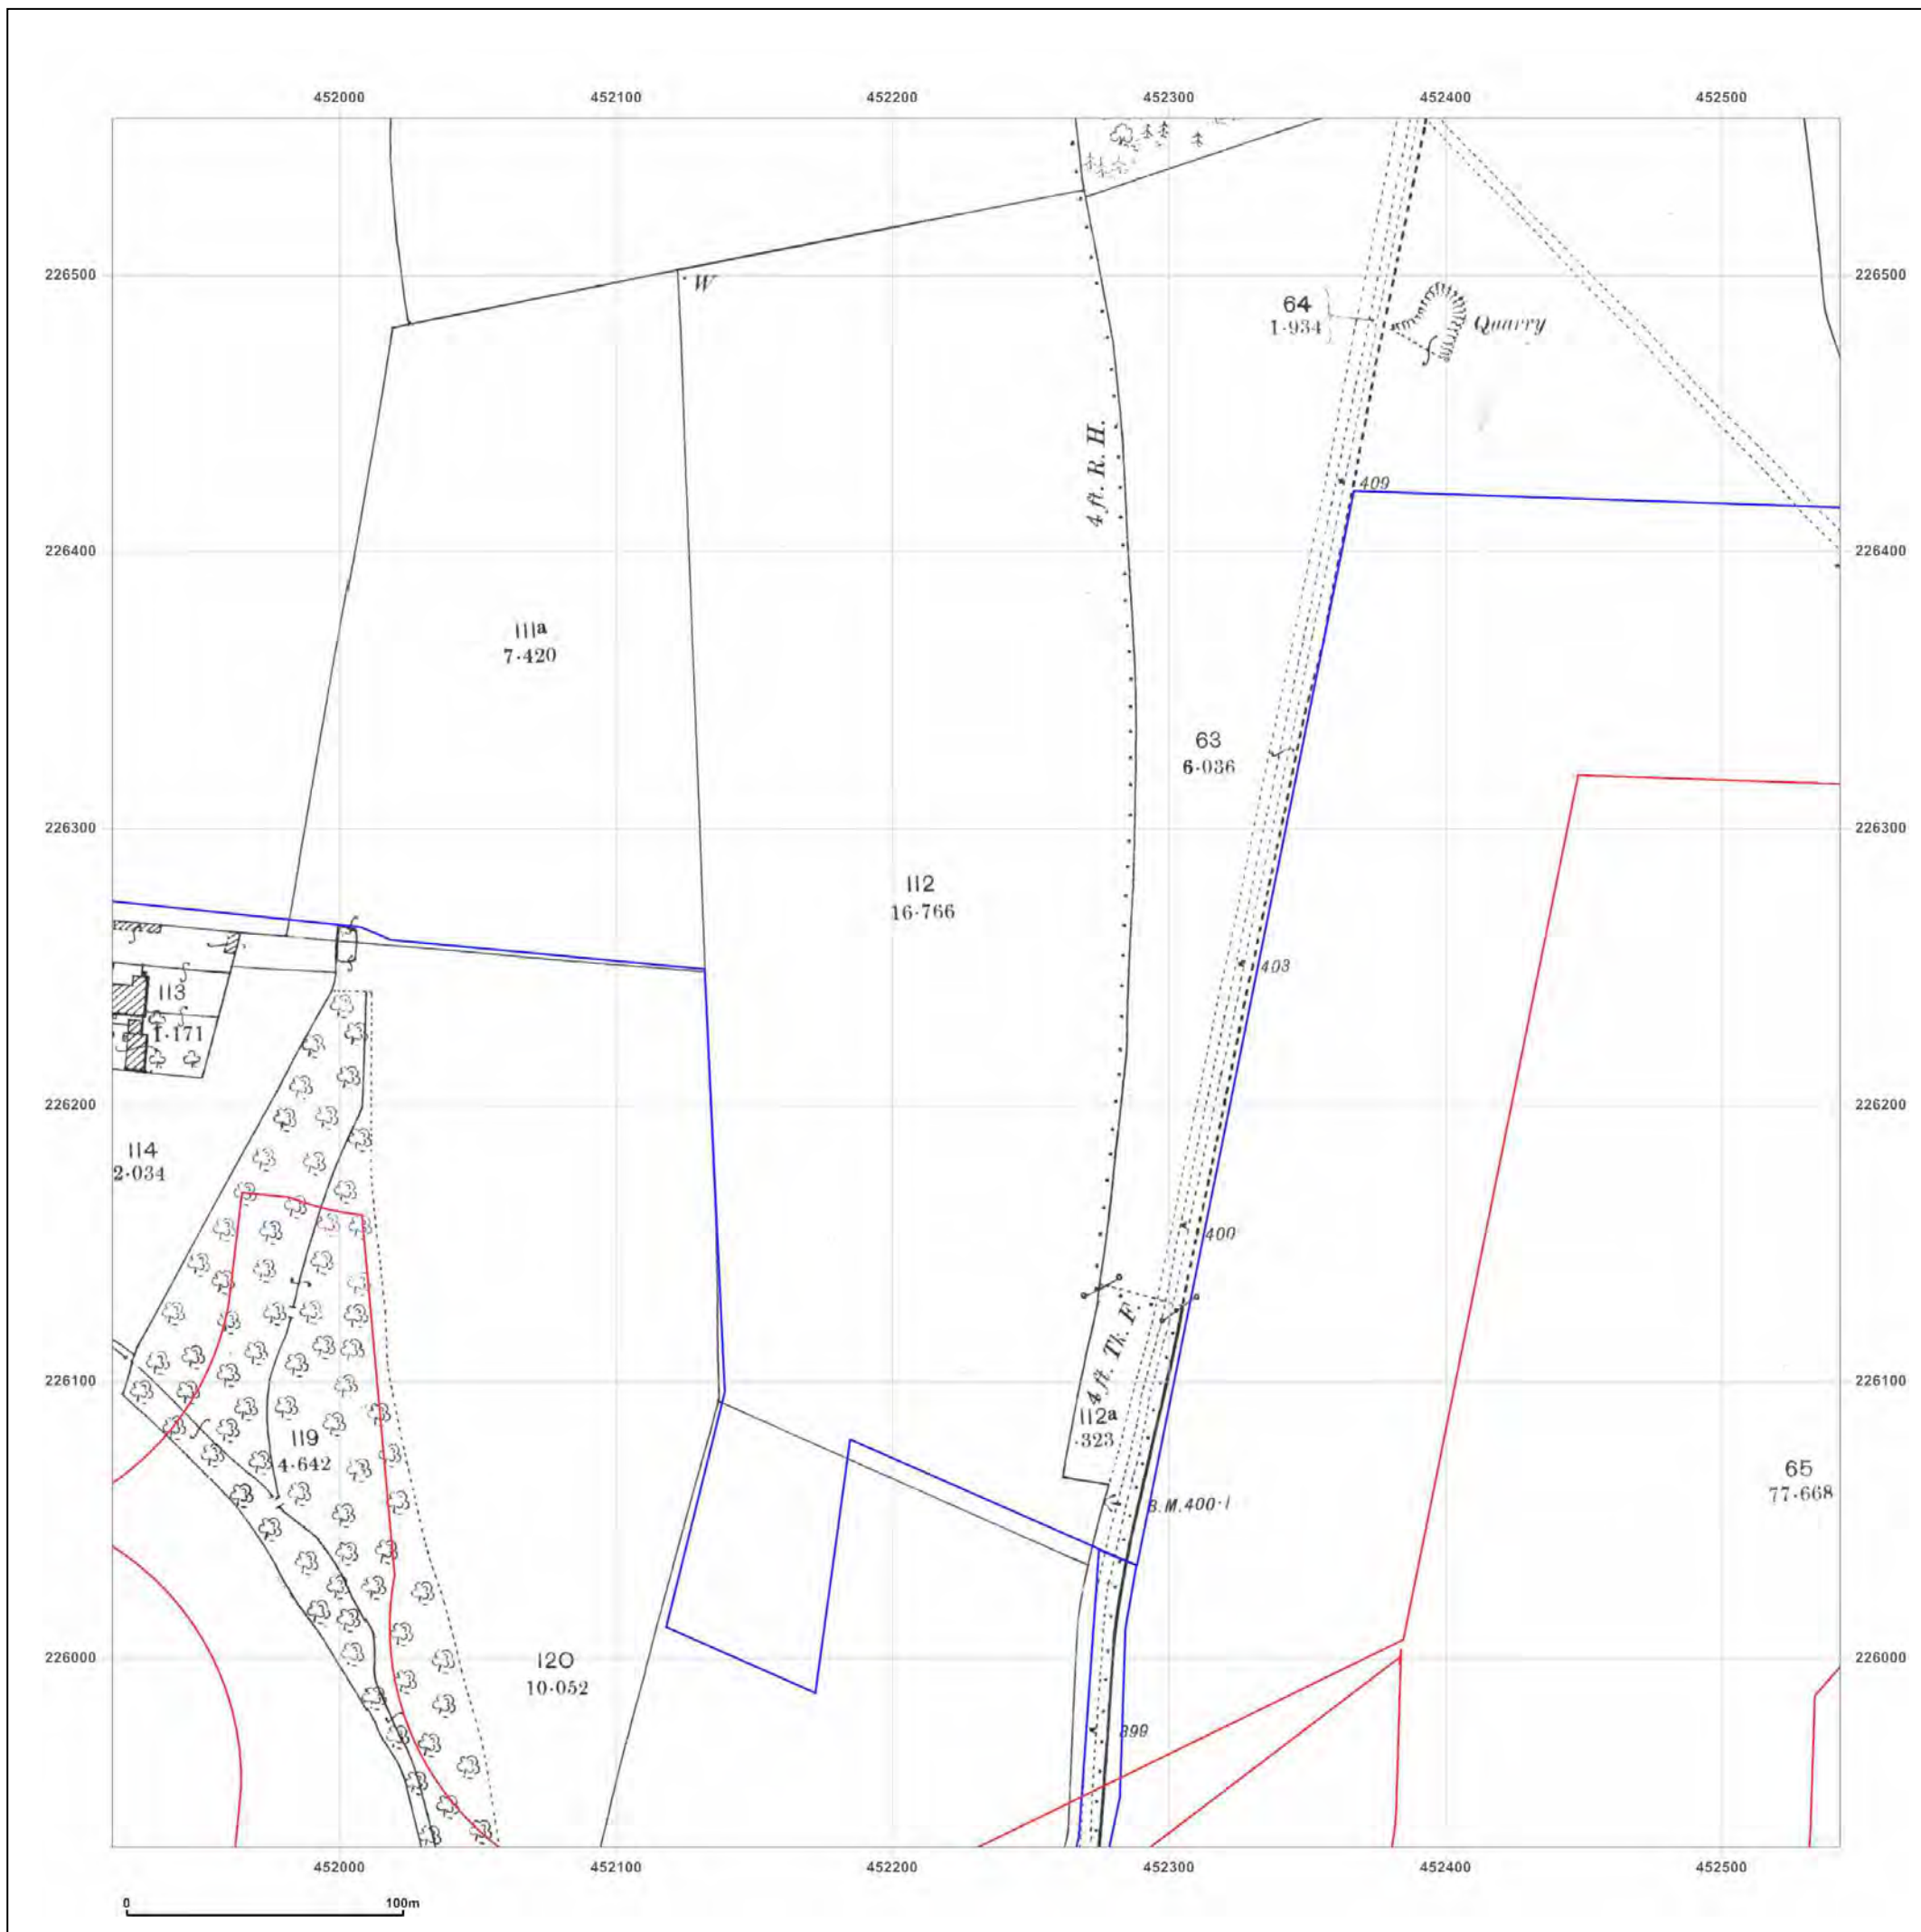

Site Details:

HEYFORD PARK HOUSE, 52
HEYFORD PARK, CAMP ROAD,
UPPER HEYFORD, OX25 5HD

Client Ref: Heyford_Park
Report Ref: GS-4227860_LS_5_3
Grid Ref: 452230, 226244

Map Name: County Series

Map date: 1900

Scale: 1:2,500

Printed at: 1:2,500

Surveyed 1900
Revised 1900
Edition N/A
Copyright N/A
Levelled N/A

Produced by
Groundsure Insights
T: 08444 159000
E: info@groundsure.com
W: www.groundsure.com

© Crown copyright and database rights 2015 Ordnance Survey 100035207

Production date: 04 September 2017

To view map legend click here [Legend](#)