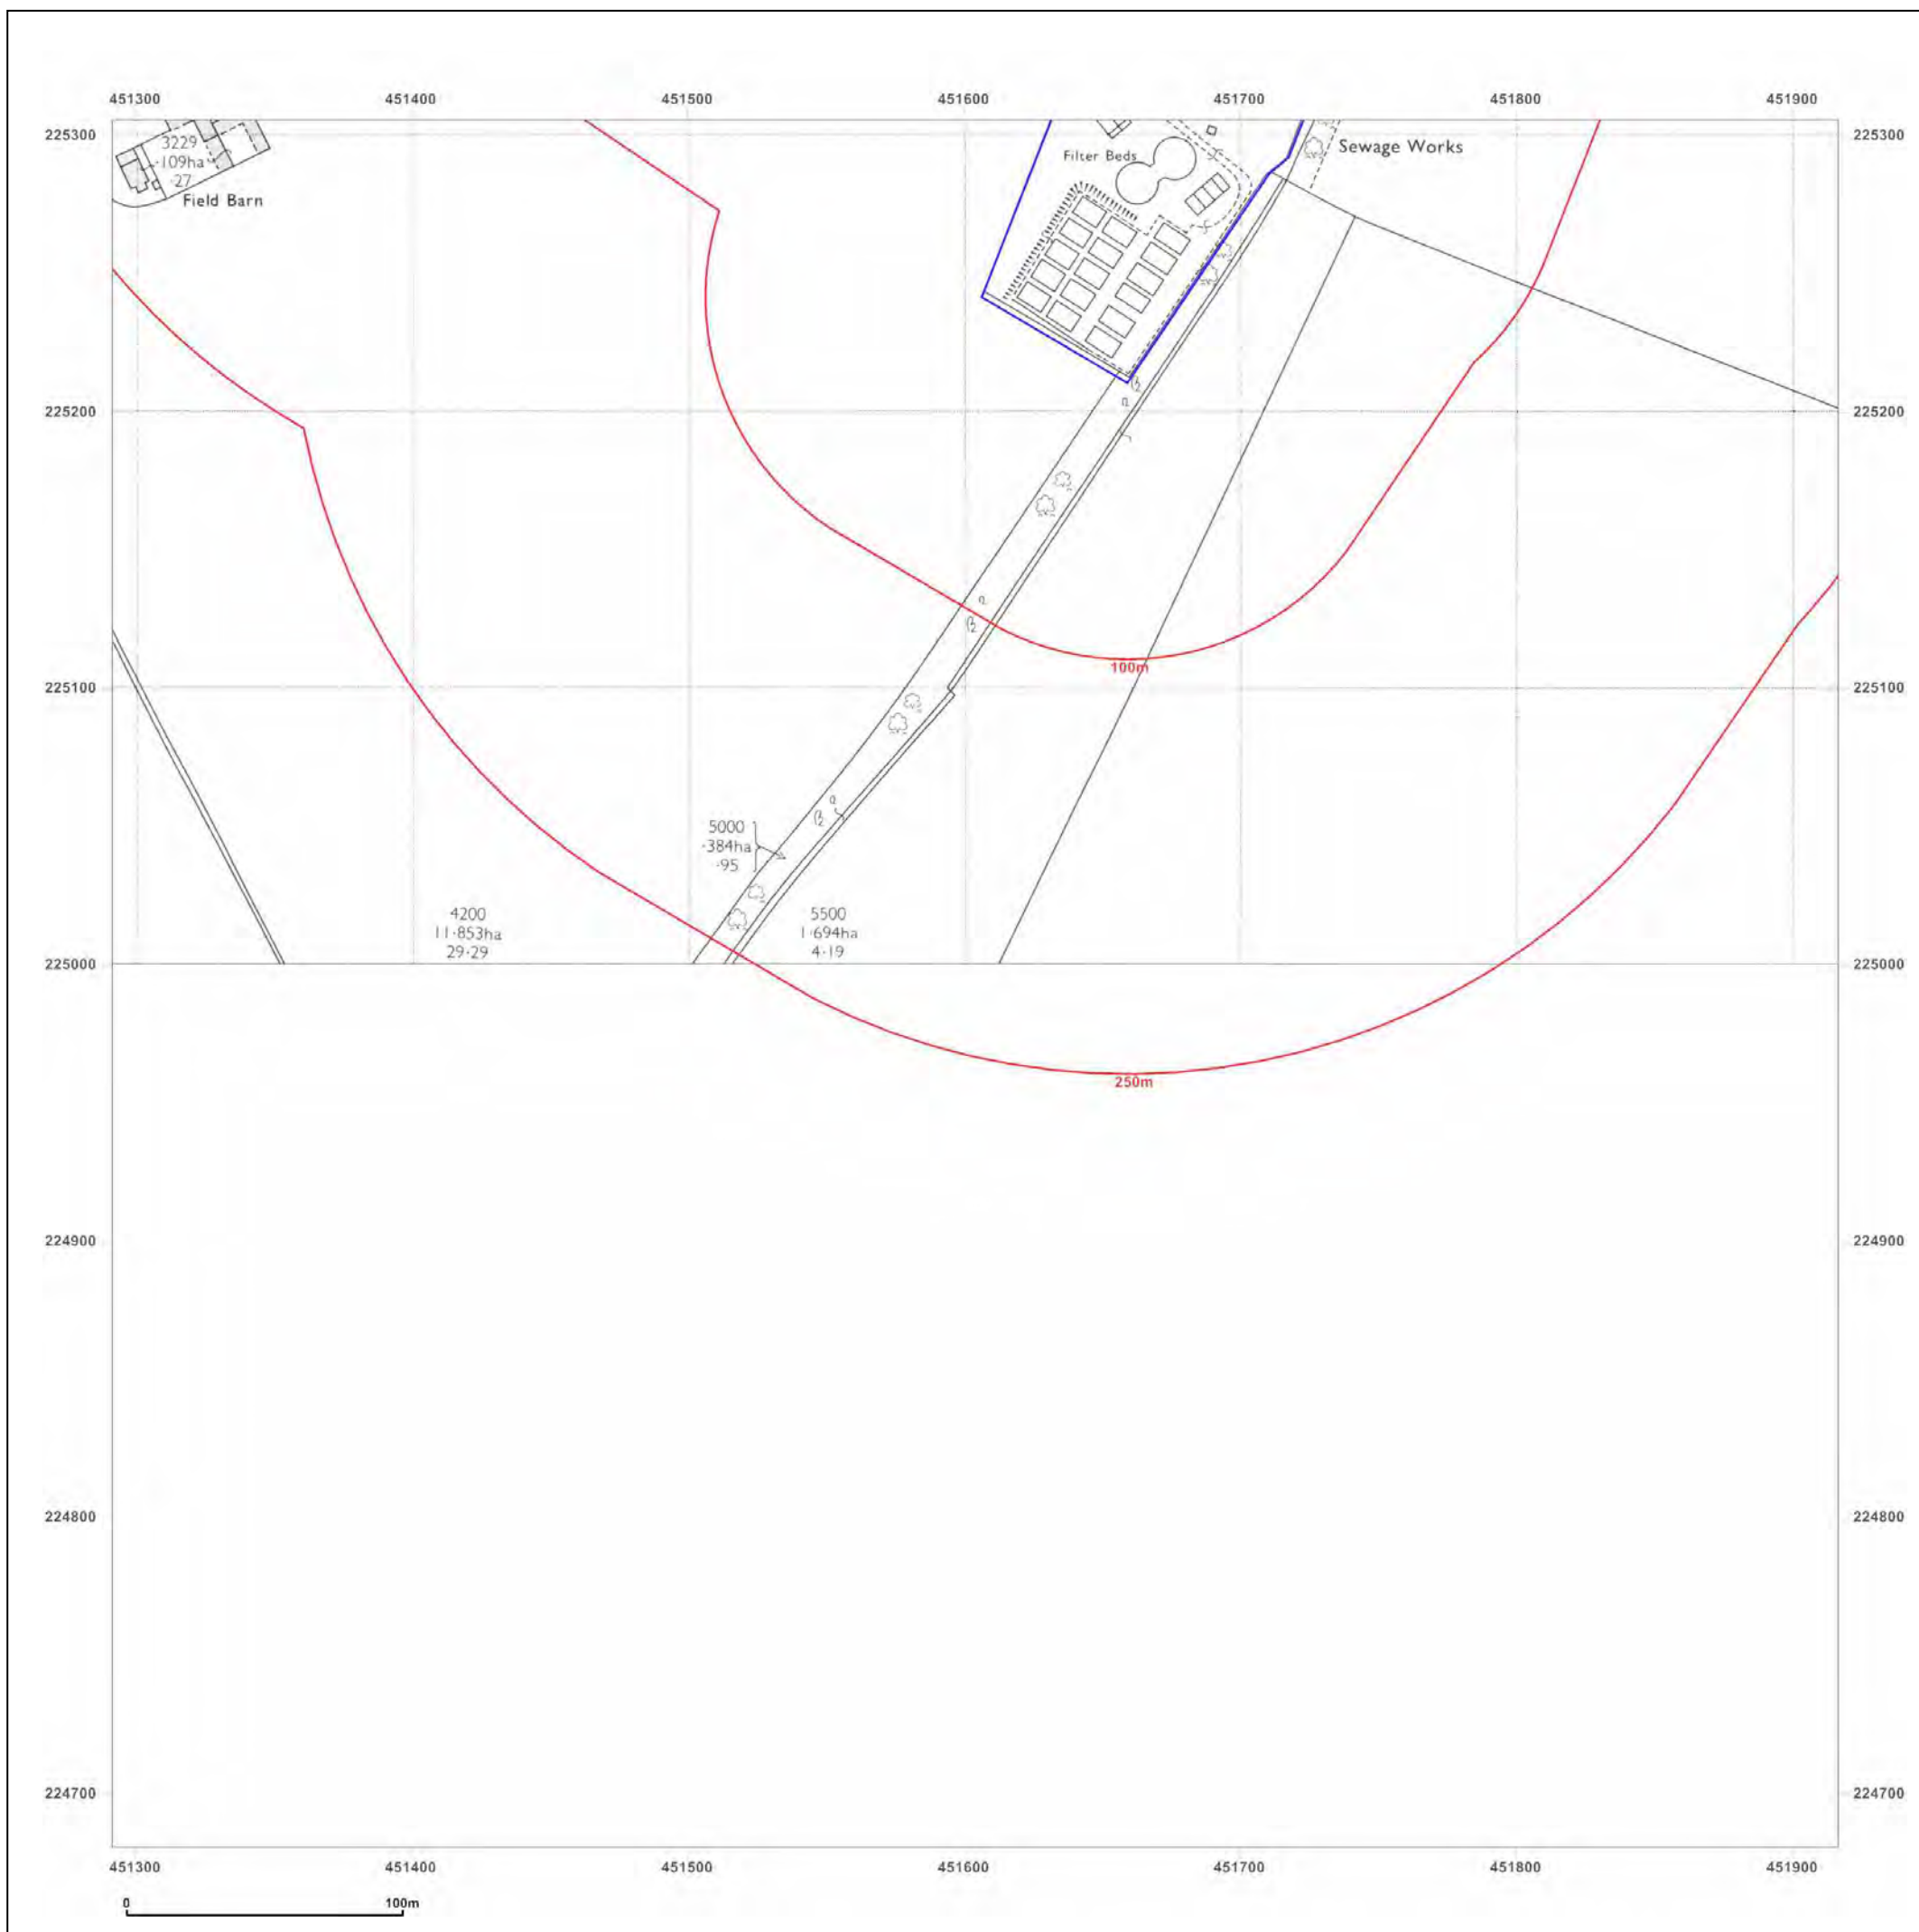

Production date: 04 September 2017

To view map legend click here [Legend](#)

Site Details:

HEYFORD PARK HOUSE, 52
HEYFORD PARK, CAMP ROAD,
UPPER HEYFORD, OX25 5HD

Client Ref: Heyford_Park
Report Ref: GS-4227860_LS_4_1
Grid Ref: 451604, 224993