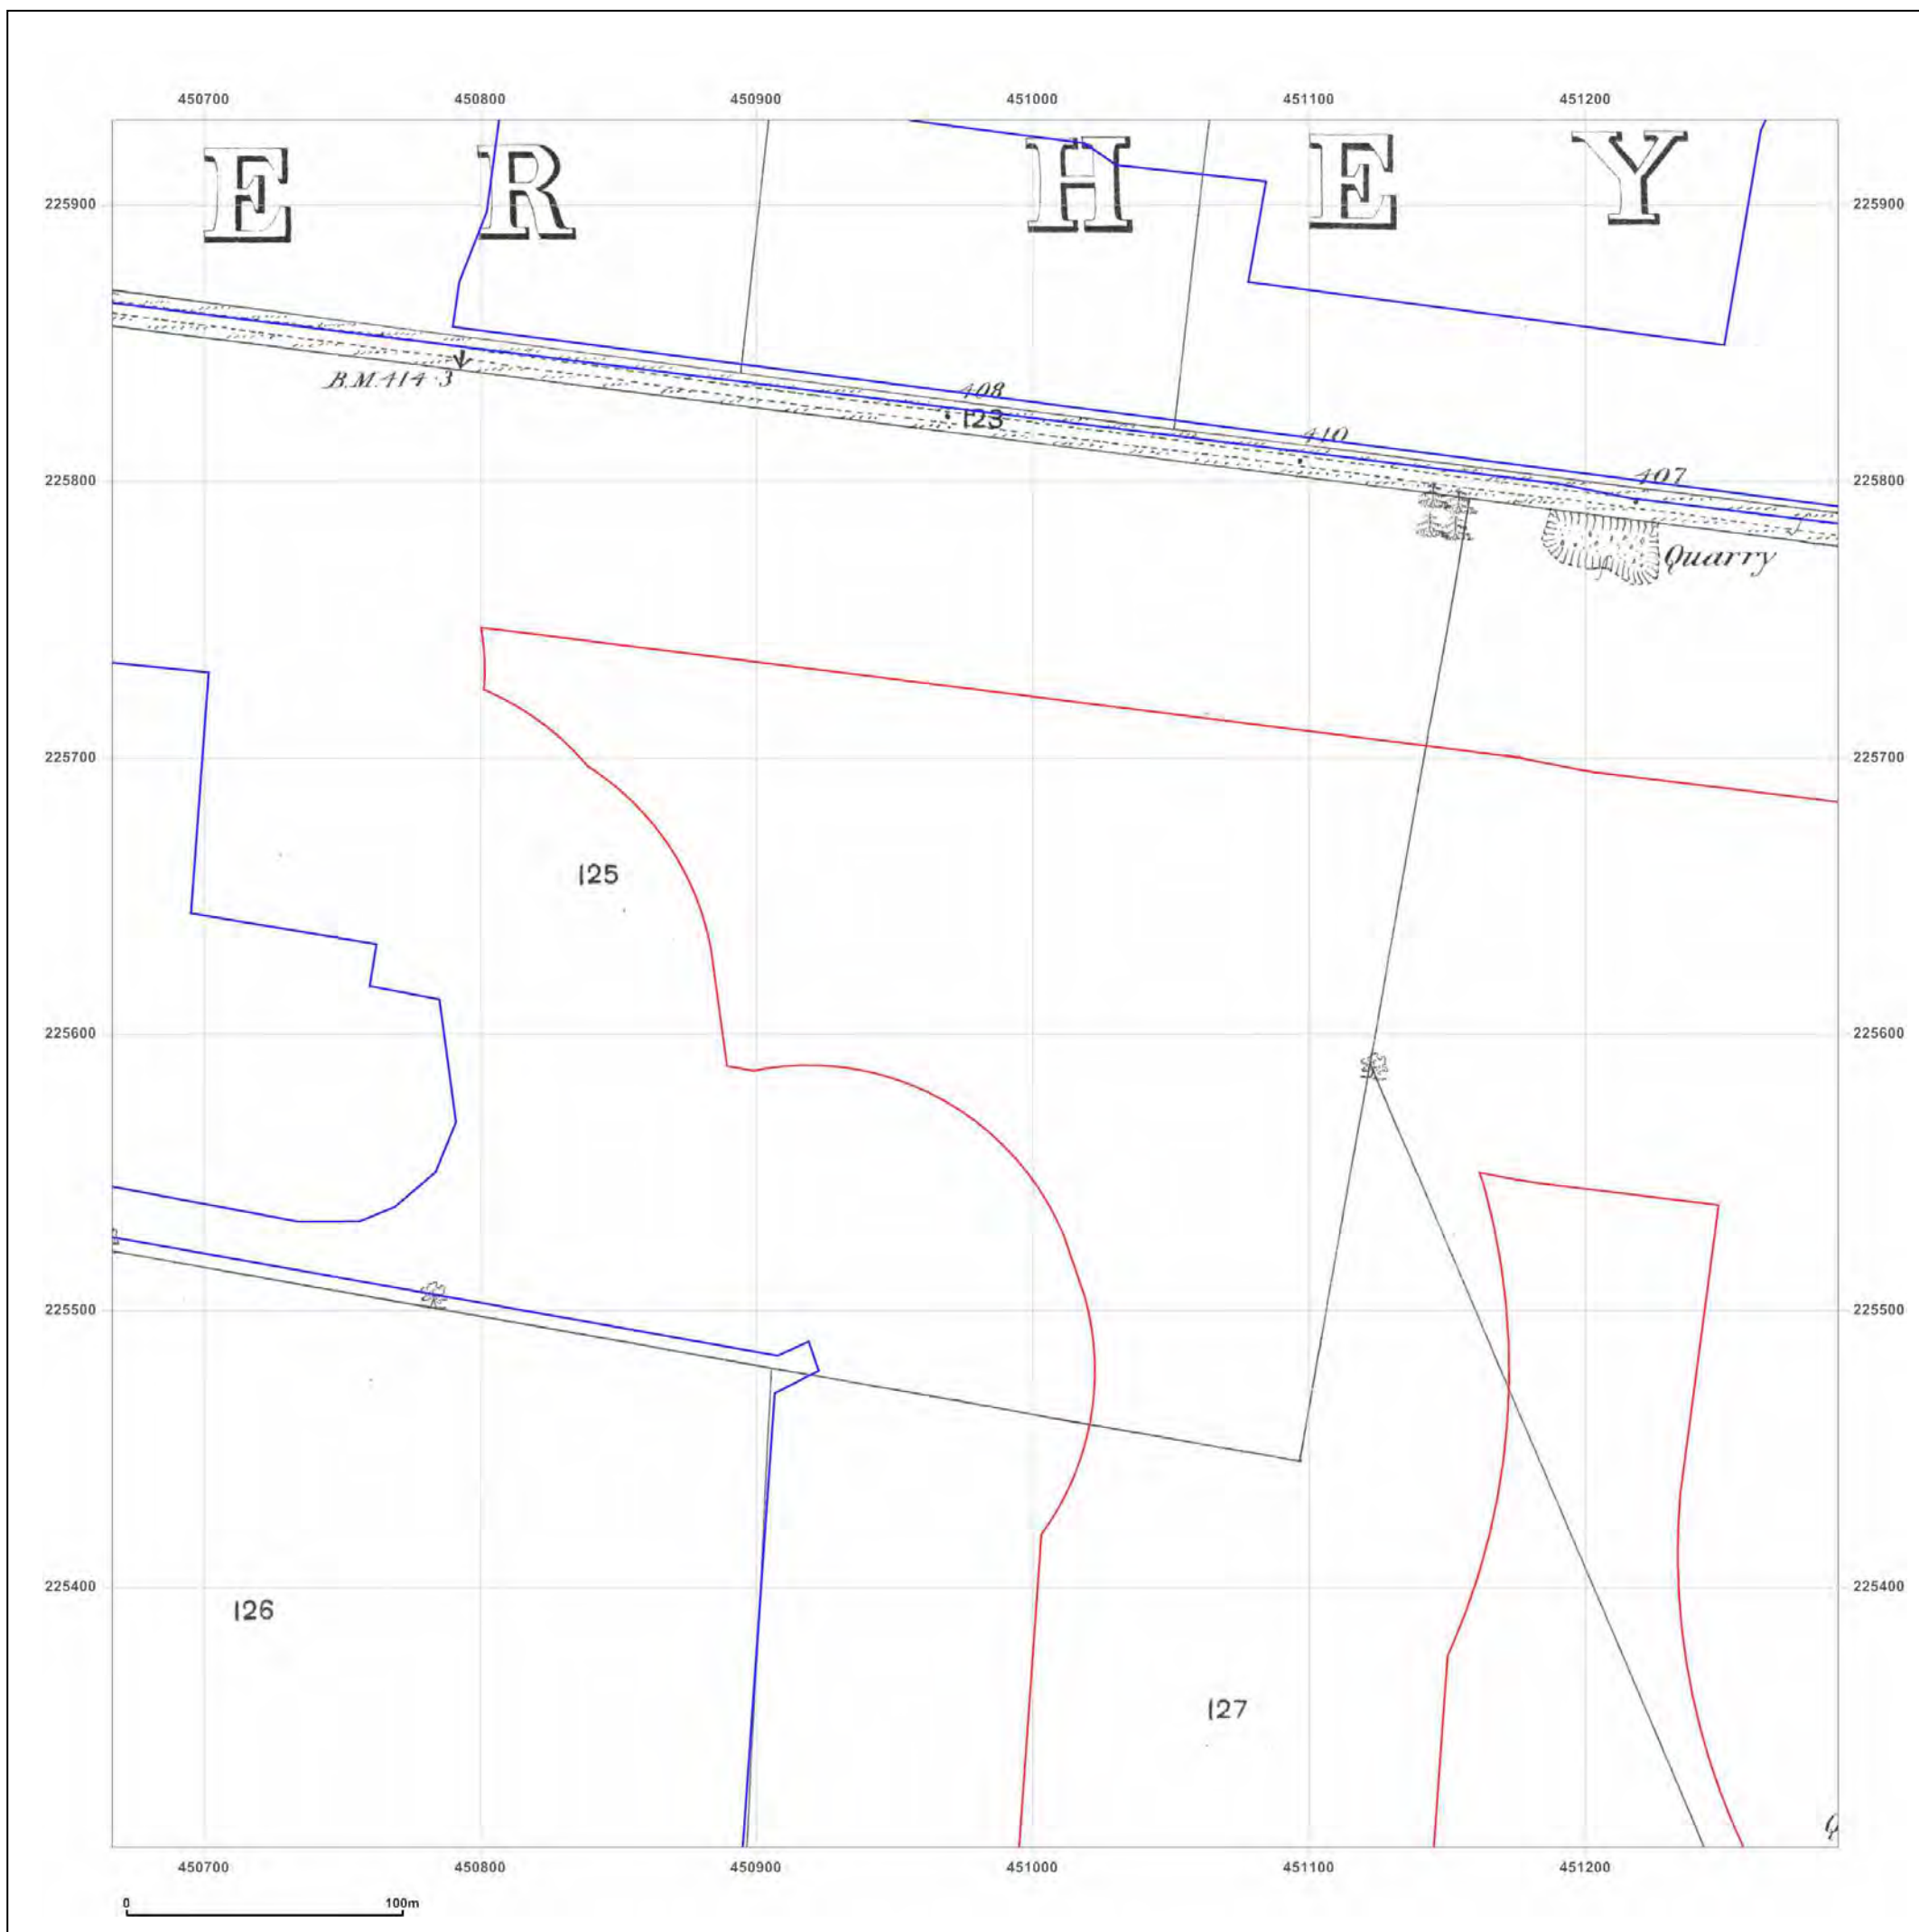

Production date: 04 September 2017

To view map legend click here [Legend](#)

Site Details:

HEYFORD PARK HOUSE, 52
HEYFORD PARK, CAMP ROAD,
UPPER HEYFORD, OX25 5HD

Client Ref: Heyford_Park
Report Ref: GS-4227860_LS_3_2
Grid Ref: 450979, 225618