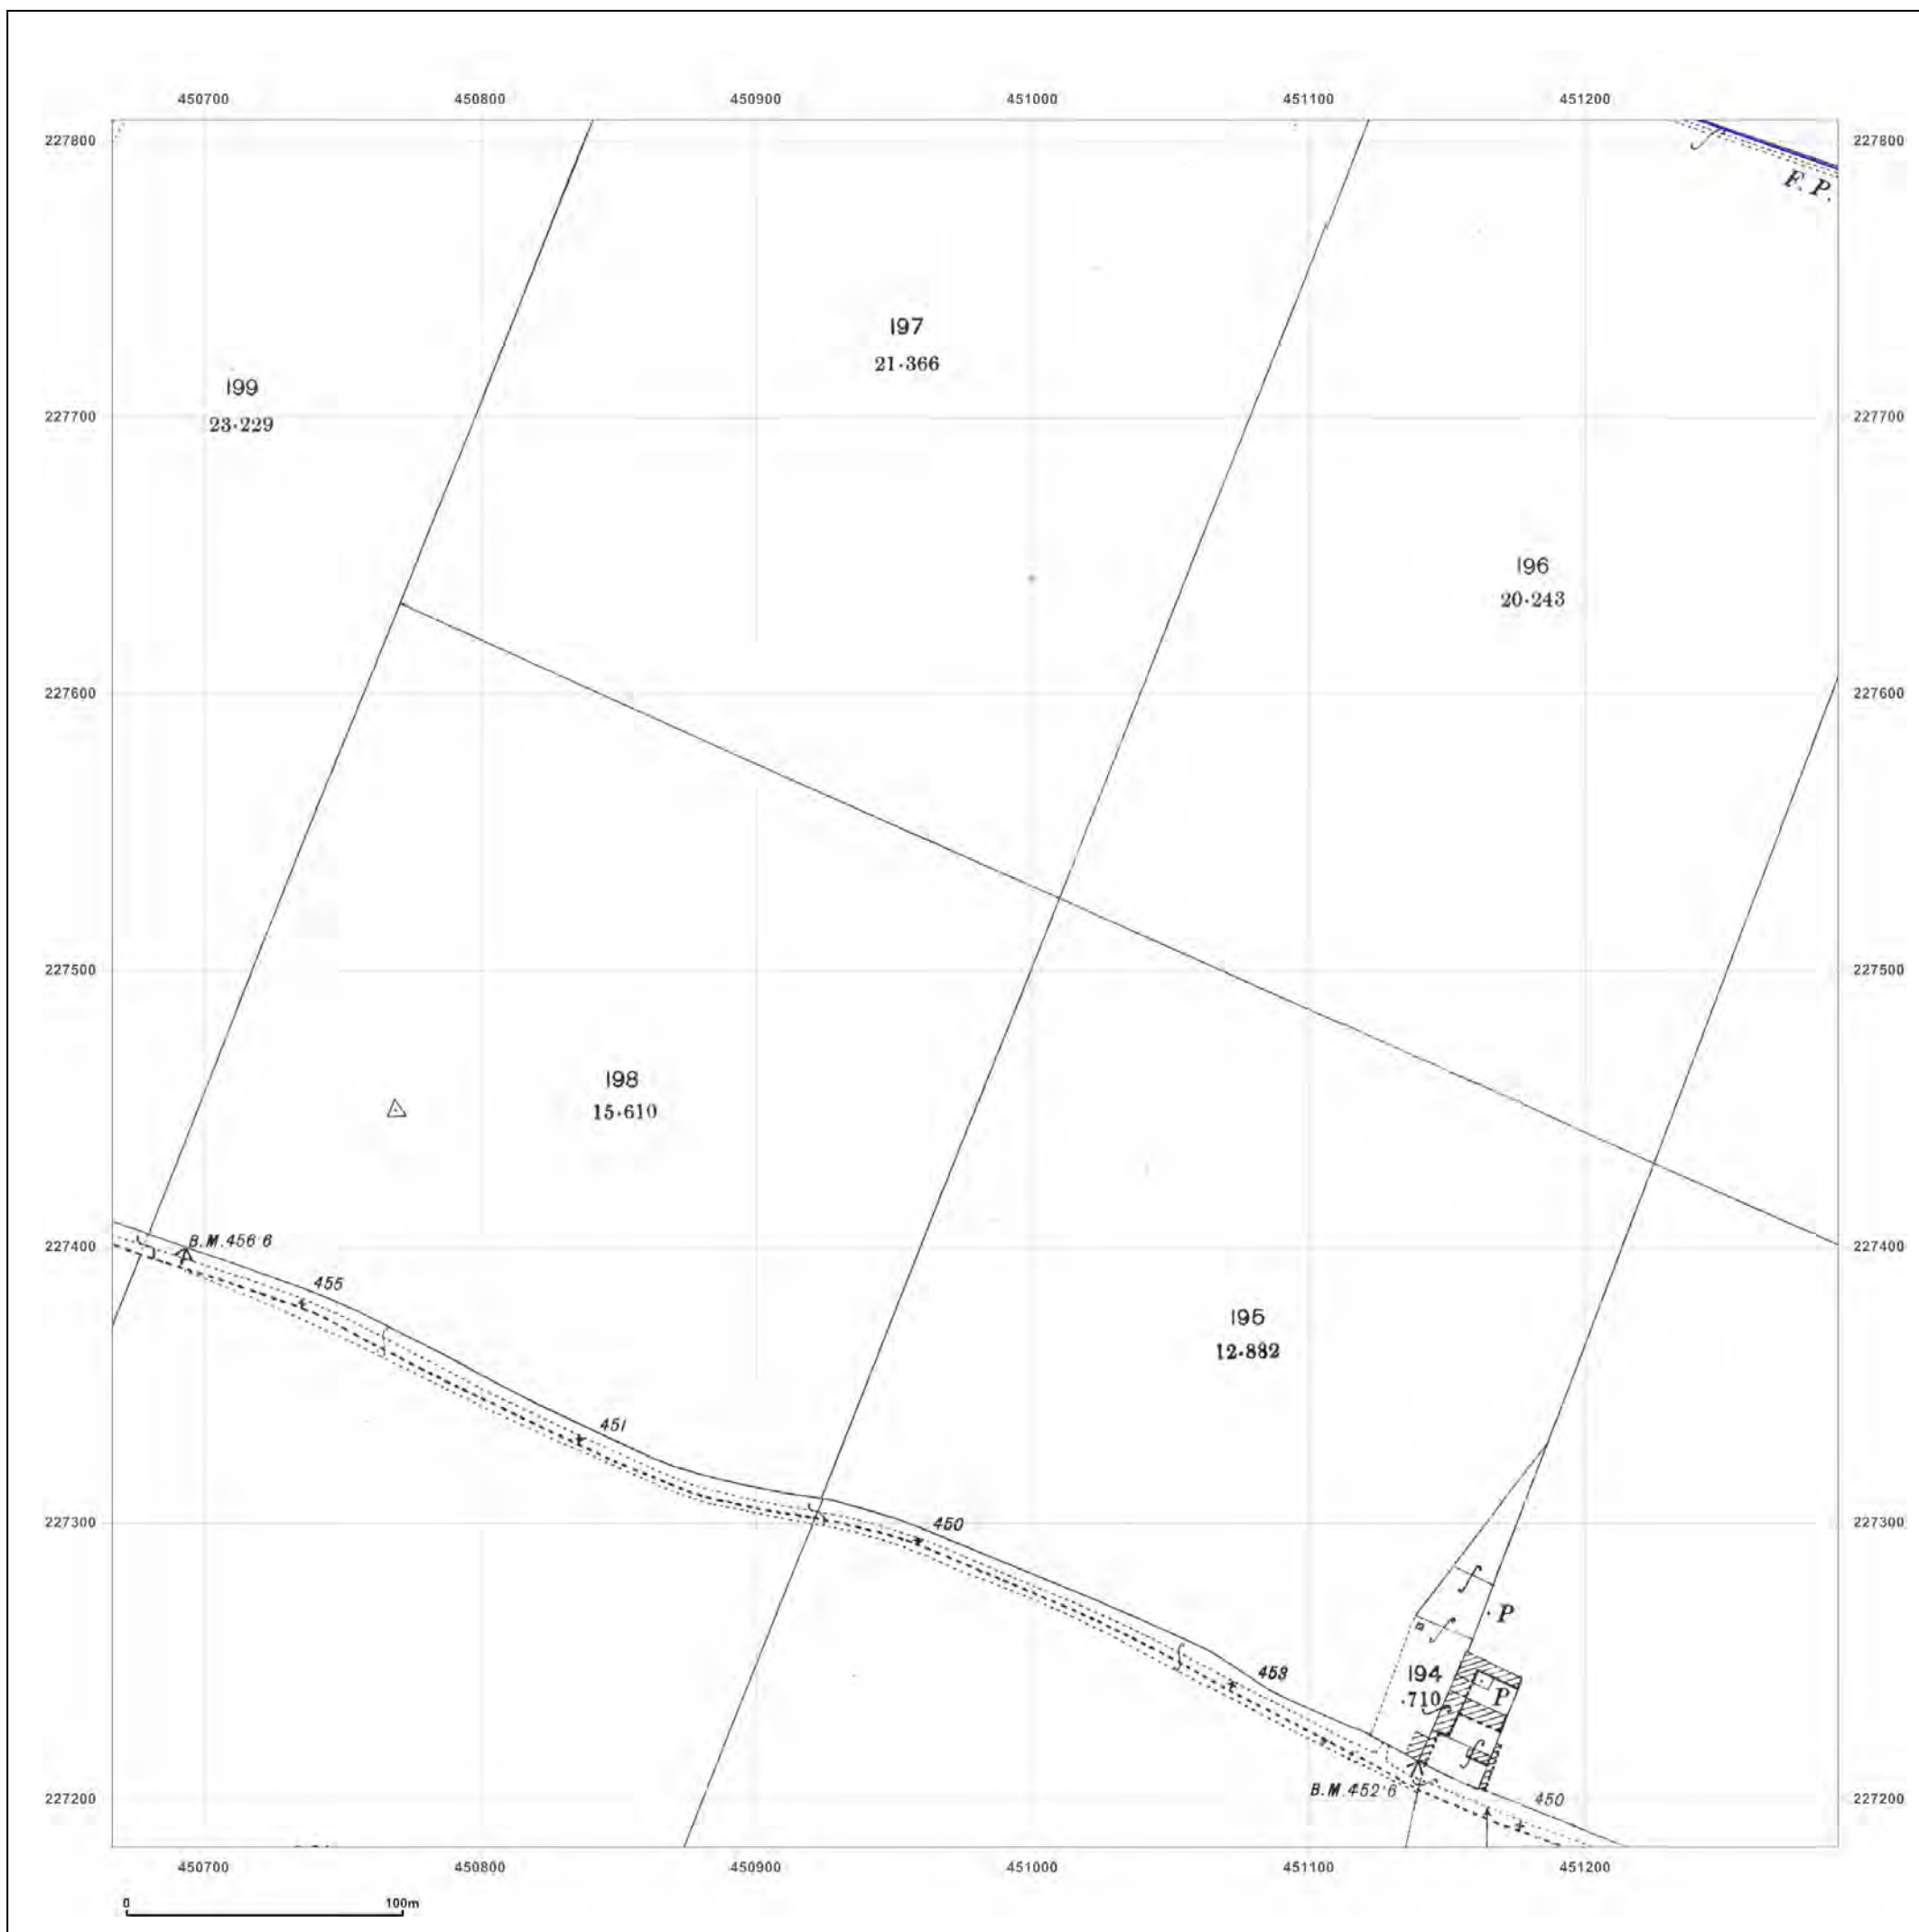

Production date: 04 September 2017

To view map legend click here [Legend](#)

Site Details:

HEYFORD PARK HOUSE, 52
HEYFORD PARK, CAMP ROAD,
UPPER HEYFORD, OX25 5HD

Client Ref: Heyford_Park
Report Ref: GS-4227860_LS_3_5
Grid Ref: 450979, 227495