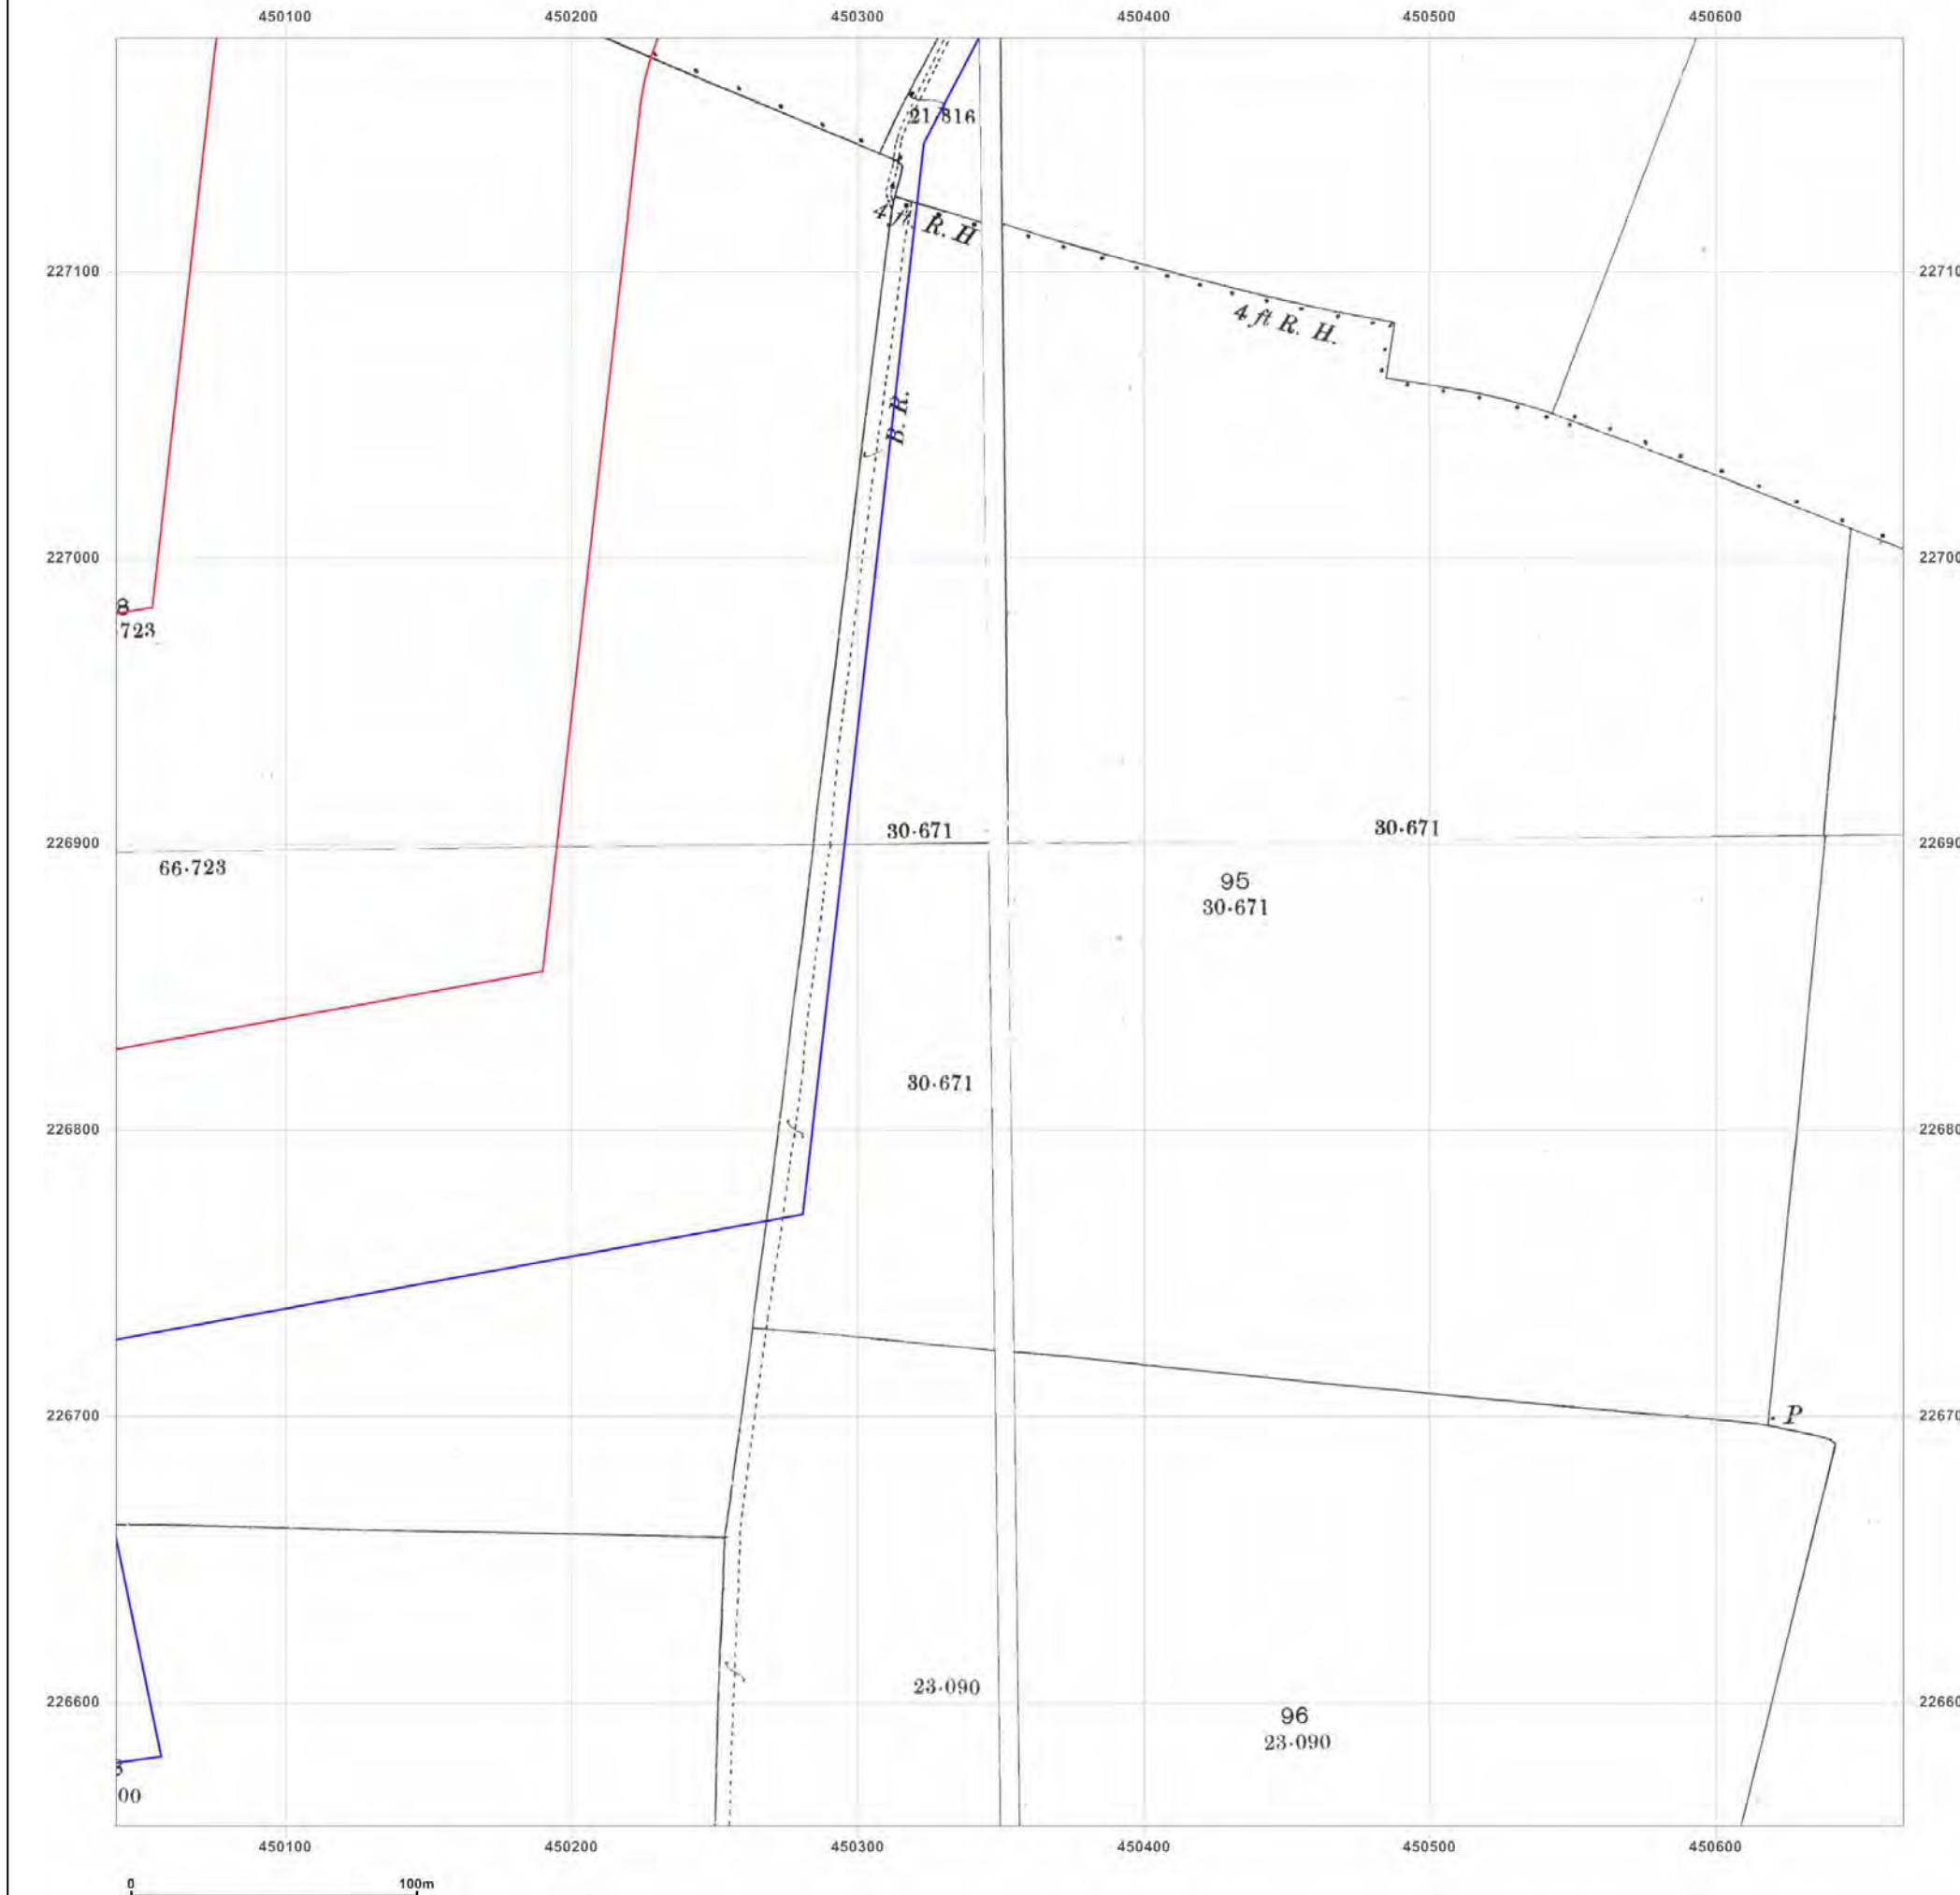

Site Details:

HEYFORD PARK HOUSE, 52
HEYFORD PARK, CAMP ROAD,
UPPER HEYFORD, OX25 5HD

Client Ref: Heyford_Park
Report Ref: GS-4227860_LS_2_4
Grid Ref: 450353, 226869

Map Name: County Series

Map date: 1900

Scale: 1:2,500

Printed at: 1:2,500