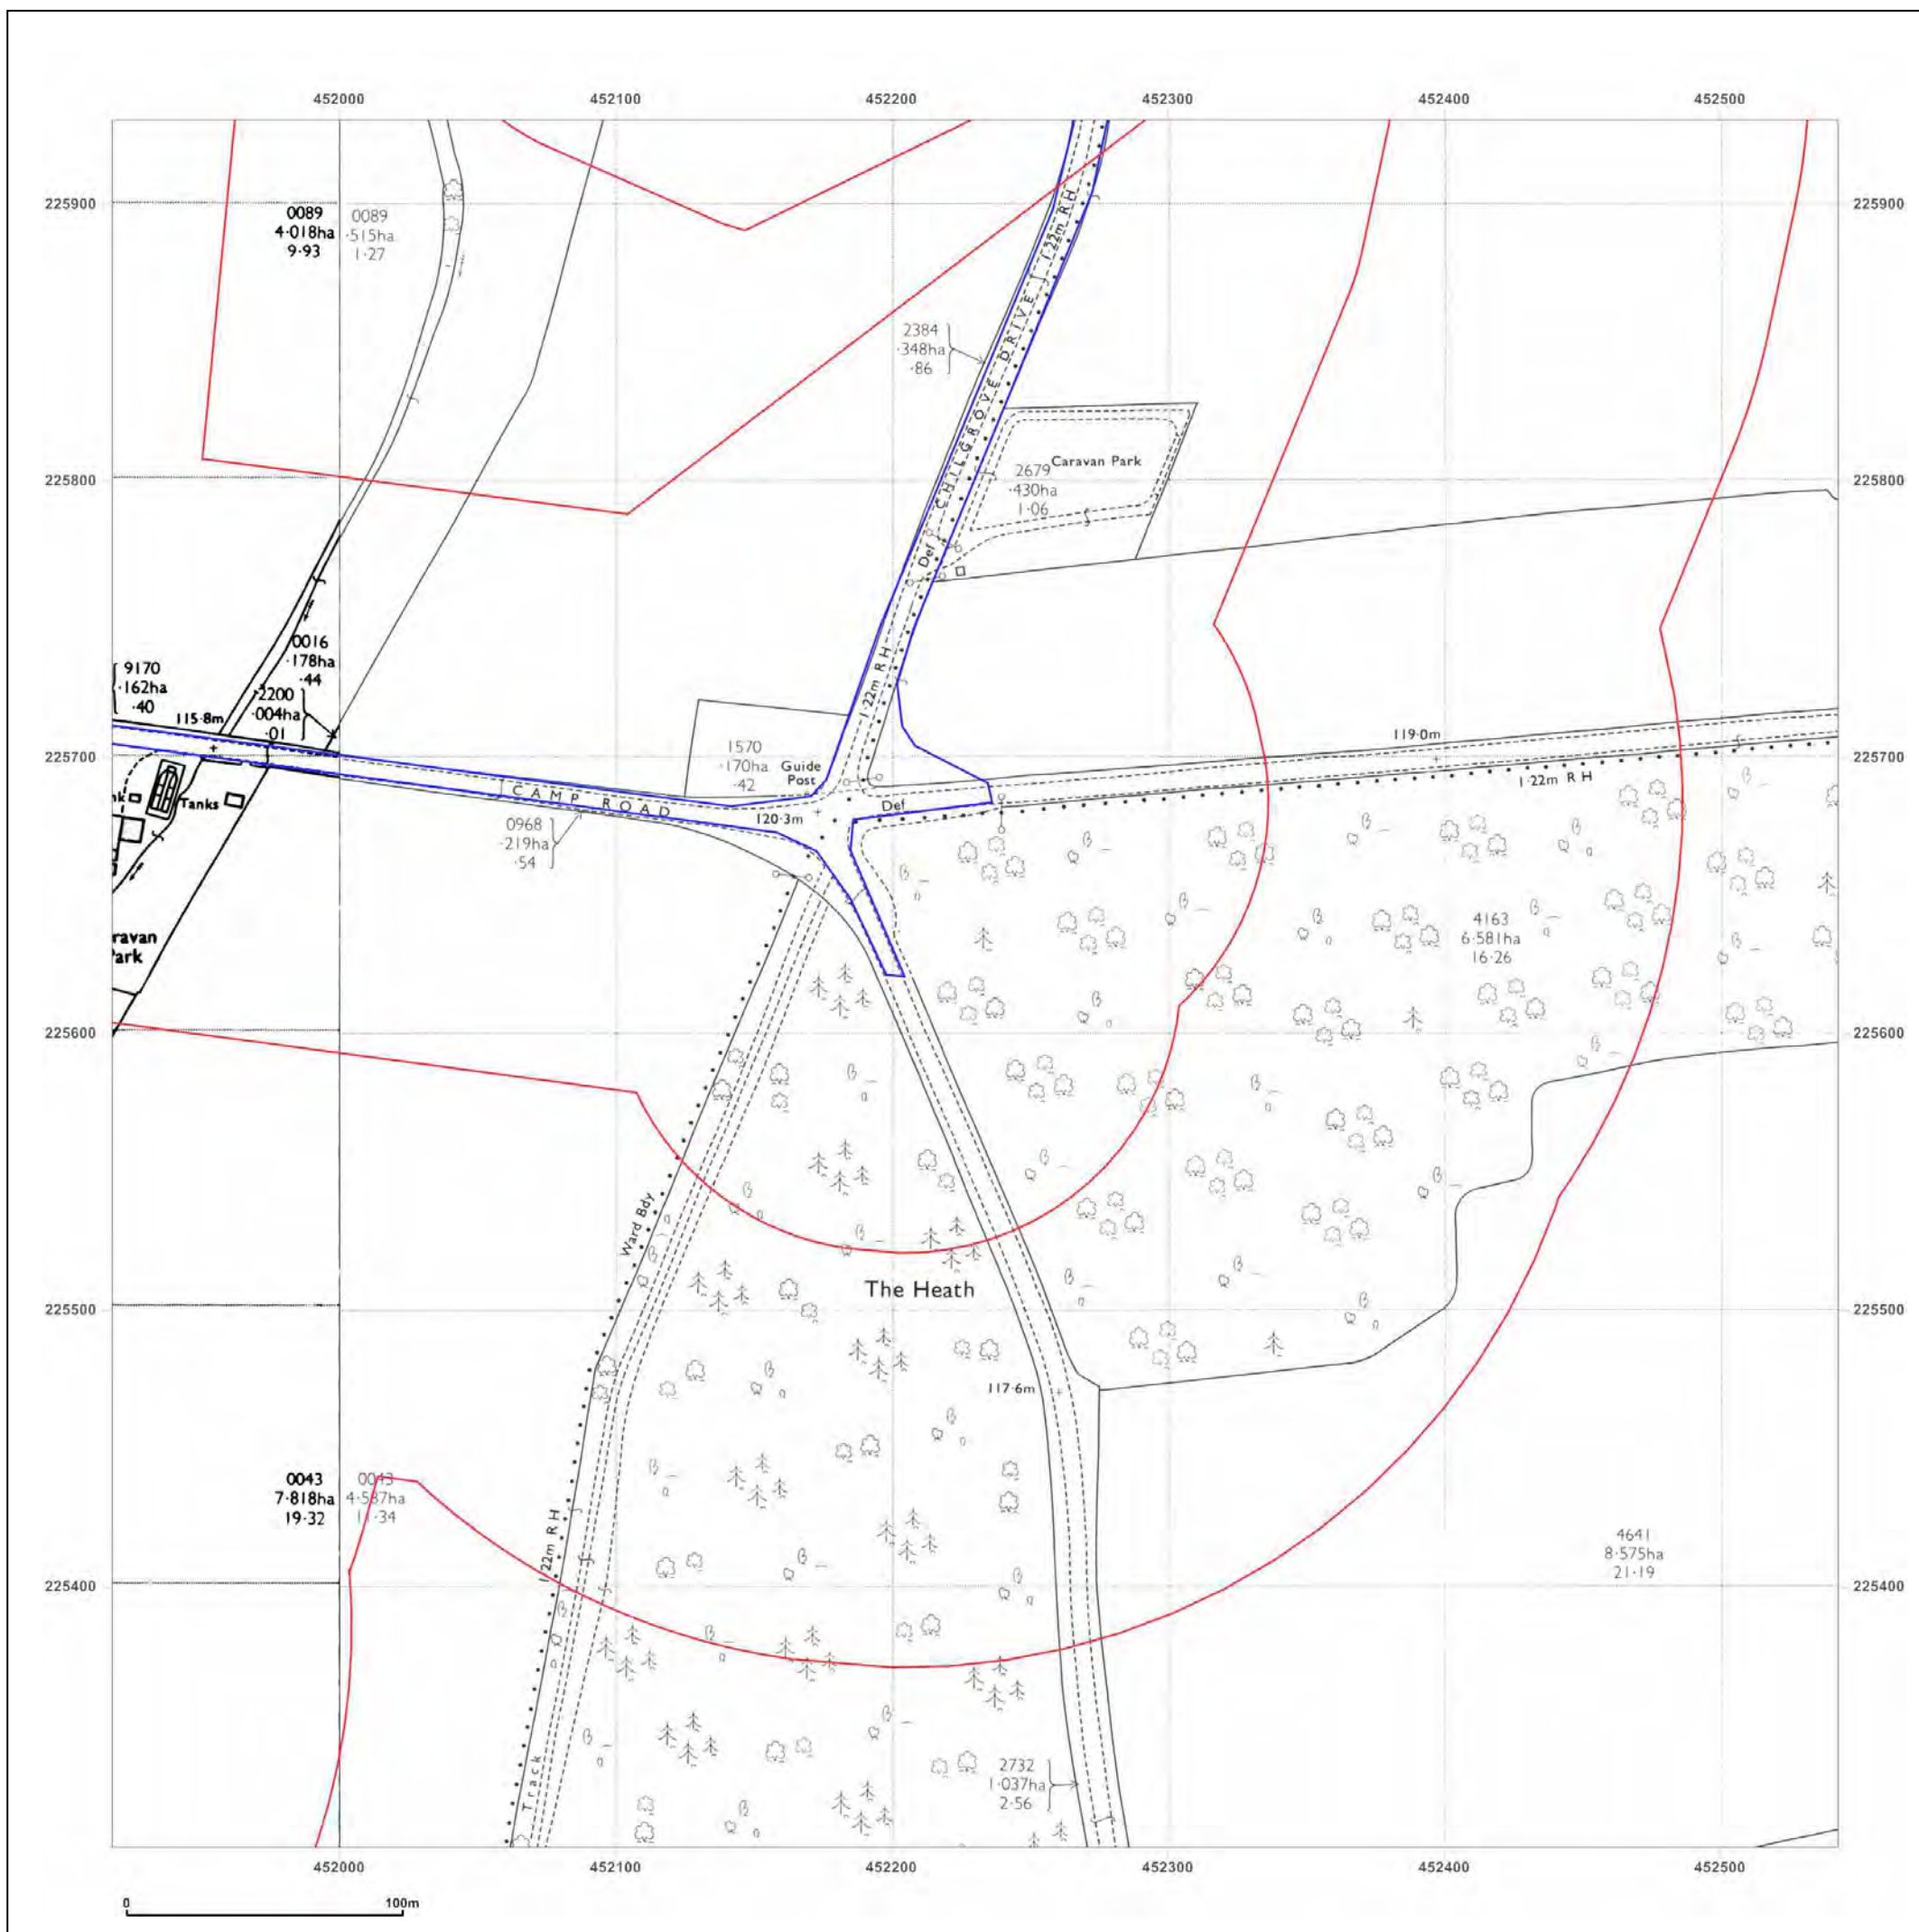

Site Details:

HEYFORD PARK HOUSE, 52
HEYFORD PARK, CAMP ROAD,
UPPER HEYFORD, OX25 5HD

Client Ref: Heyford_Park
Report Ref: GS-4227860_LS_5_2
Grid Ref: 452230, 225618

Map Name: National Grid

Map date: 1974-1975

Scale: 1:2,500

Printed at: 1:2,500

Surveyed N/A Revised N/A Edition N/A Copyright 1975 Levelled N/A		Surveyed 1974 Revised 1974 Edition N/A Copyright 1976 Levelled 1971

Produced by
Groundsure Insights
T: 08444 159000
E: info@groundsure.com
W: www.groundsure.com

© Crown copyright and database rights 2015 Ordnance Survey 100035207

Production date: 04 September 2017

To view map legend click here [Legend](#)