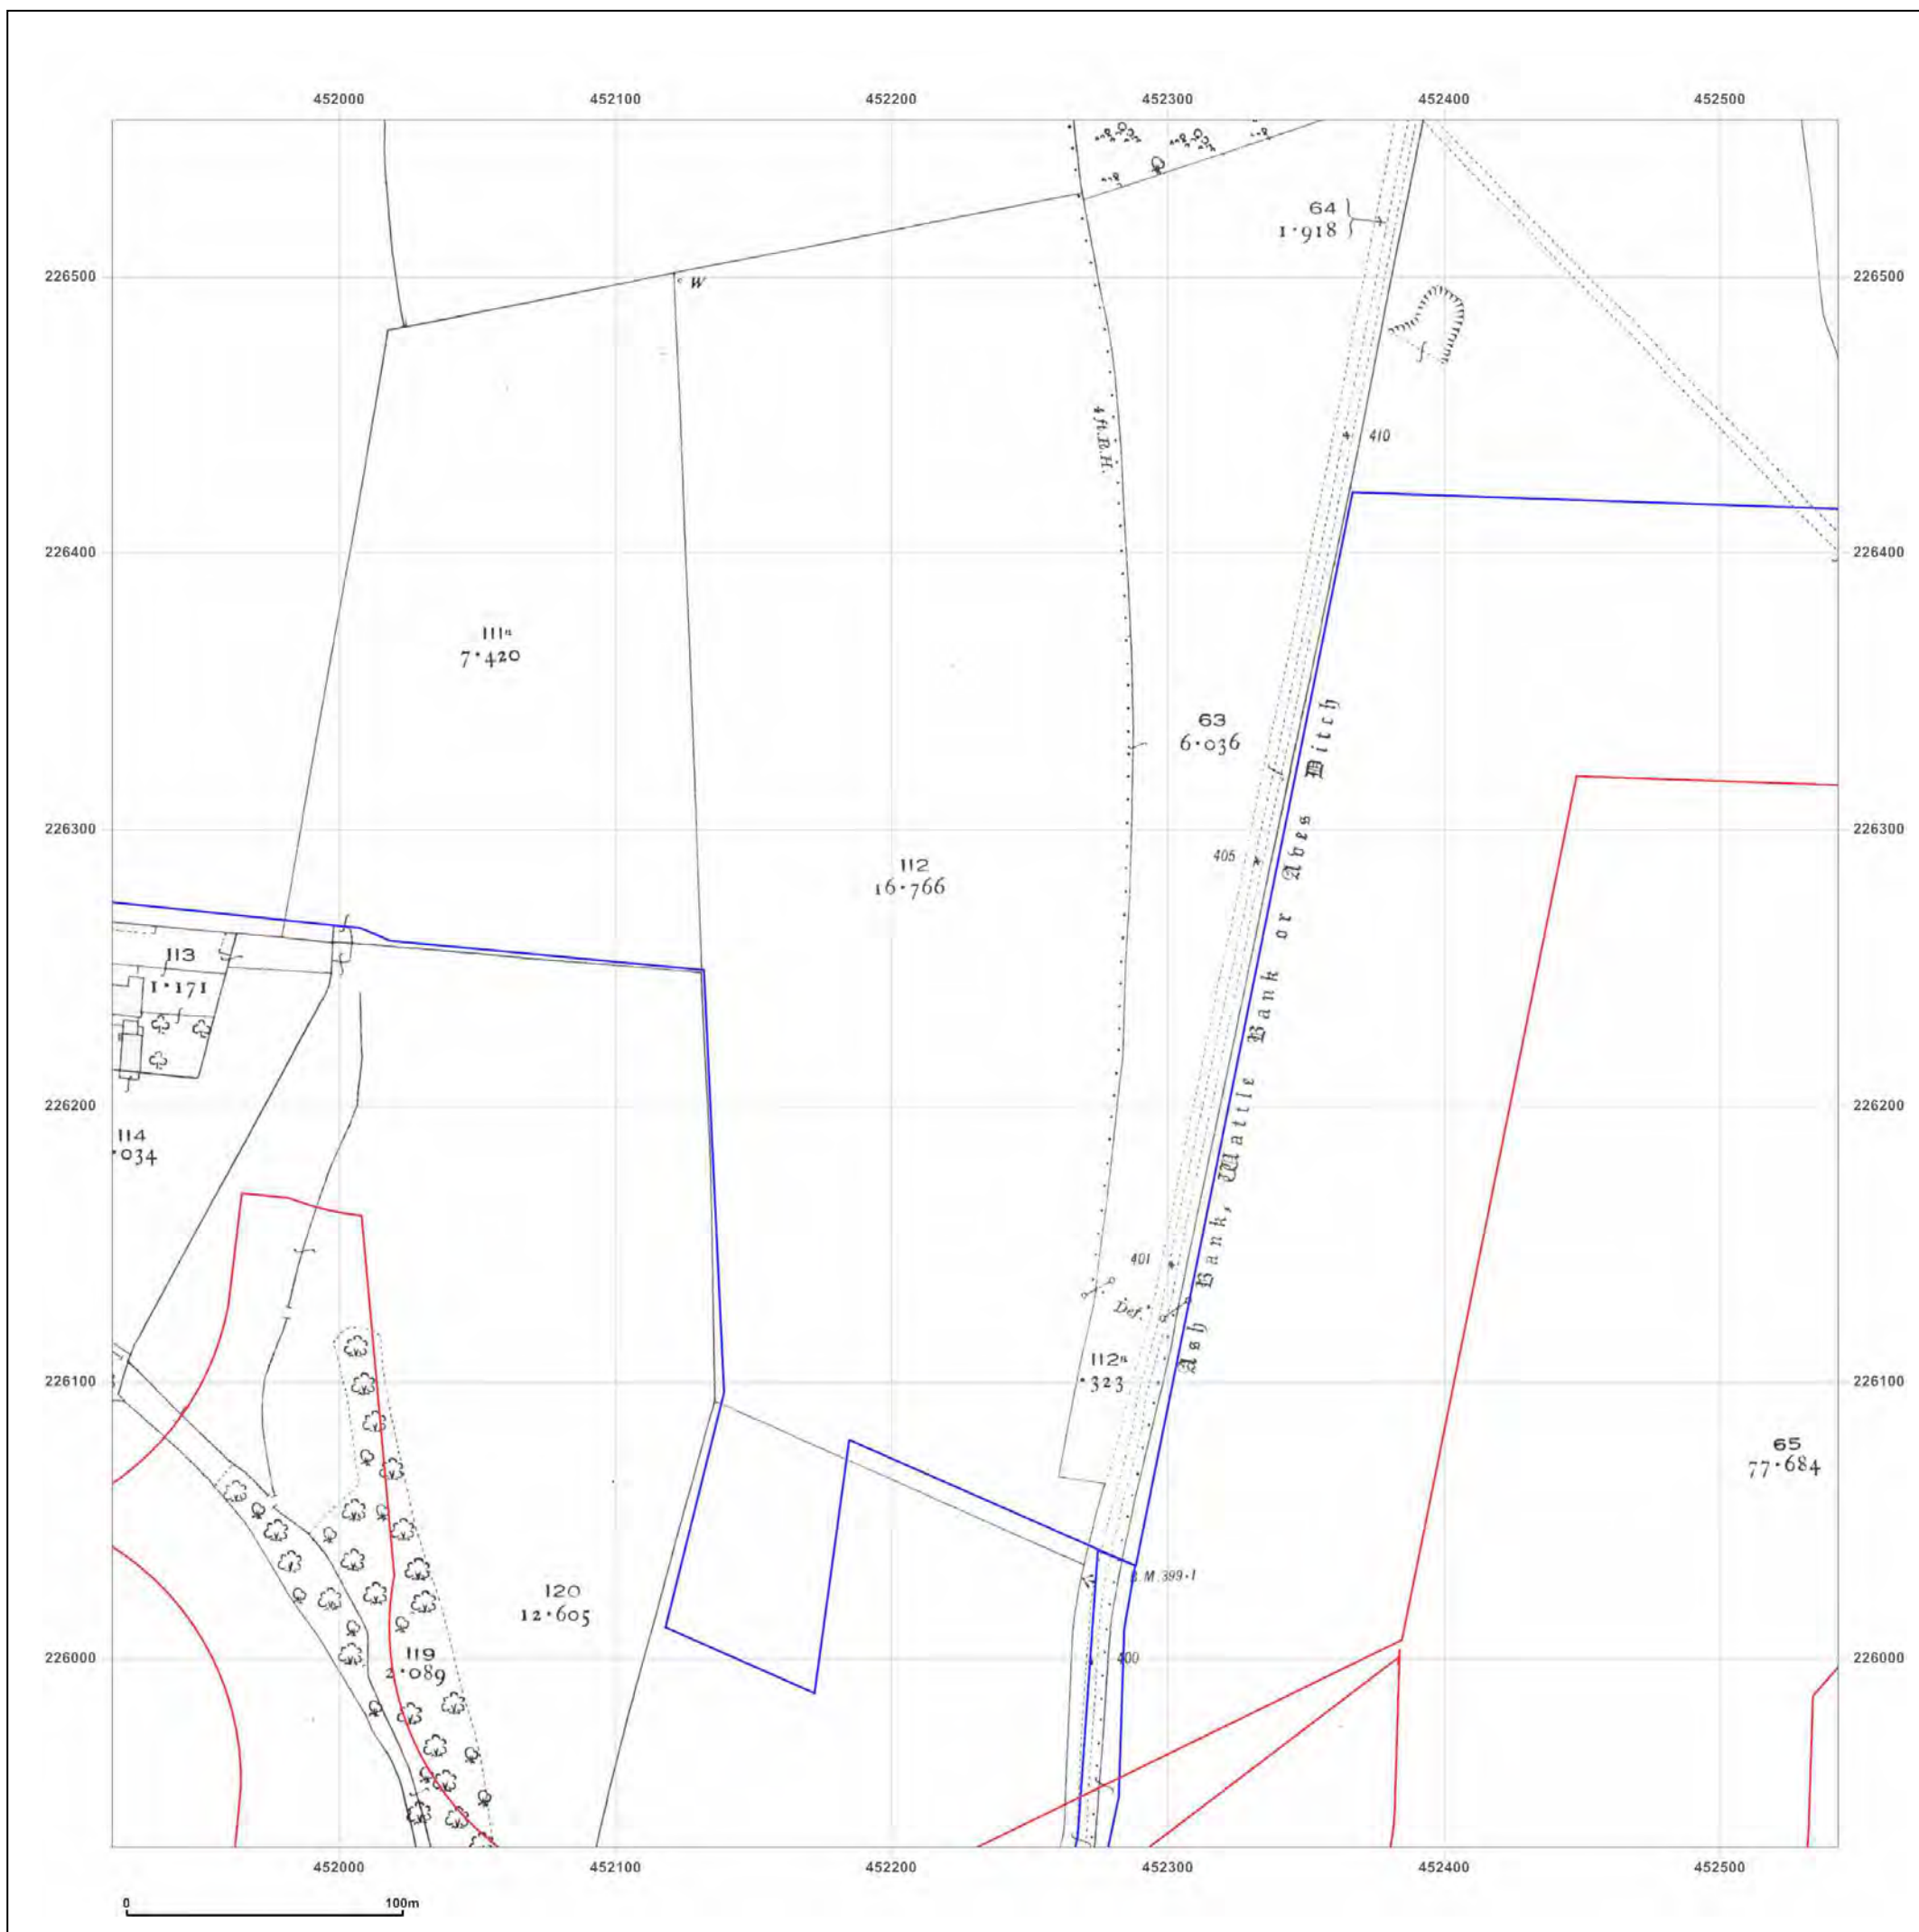

Production date: 04 September 2017

To view map legend click here [Legend](#)

Site Details:

HEYFORD PARK HOUSE, 52
HEYFORD PARK, CAMP ROAD,
UPPER HEYFORD, OX25 5HD

Client Ref: Heyford_Park
Report Ref: GS-4227860_LS_5_3
Grid Ref: 452230, 226244