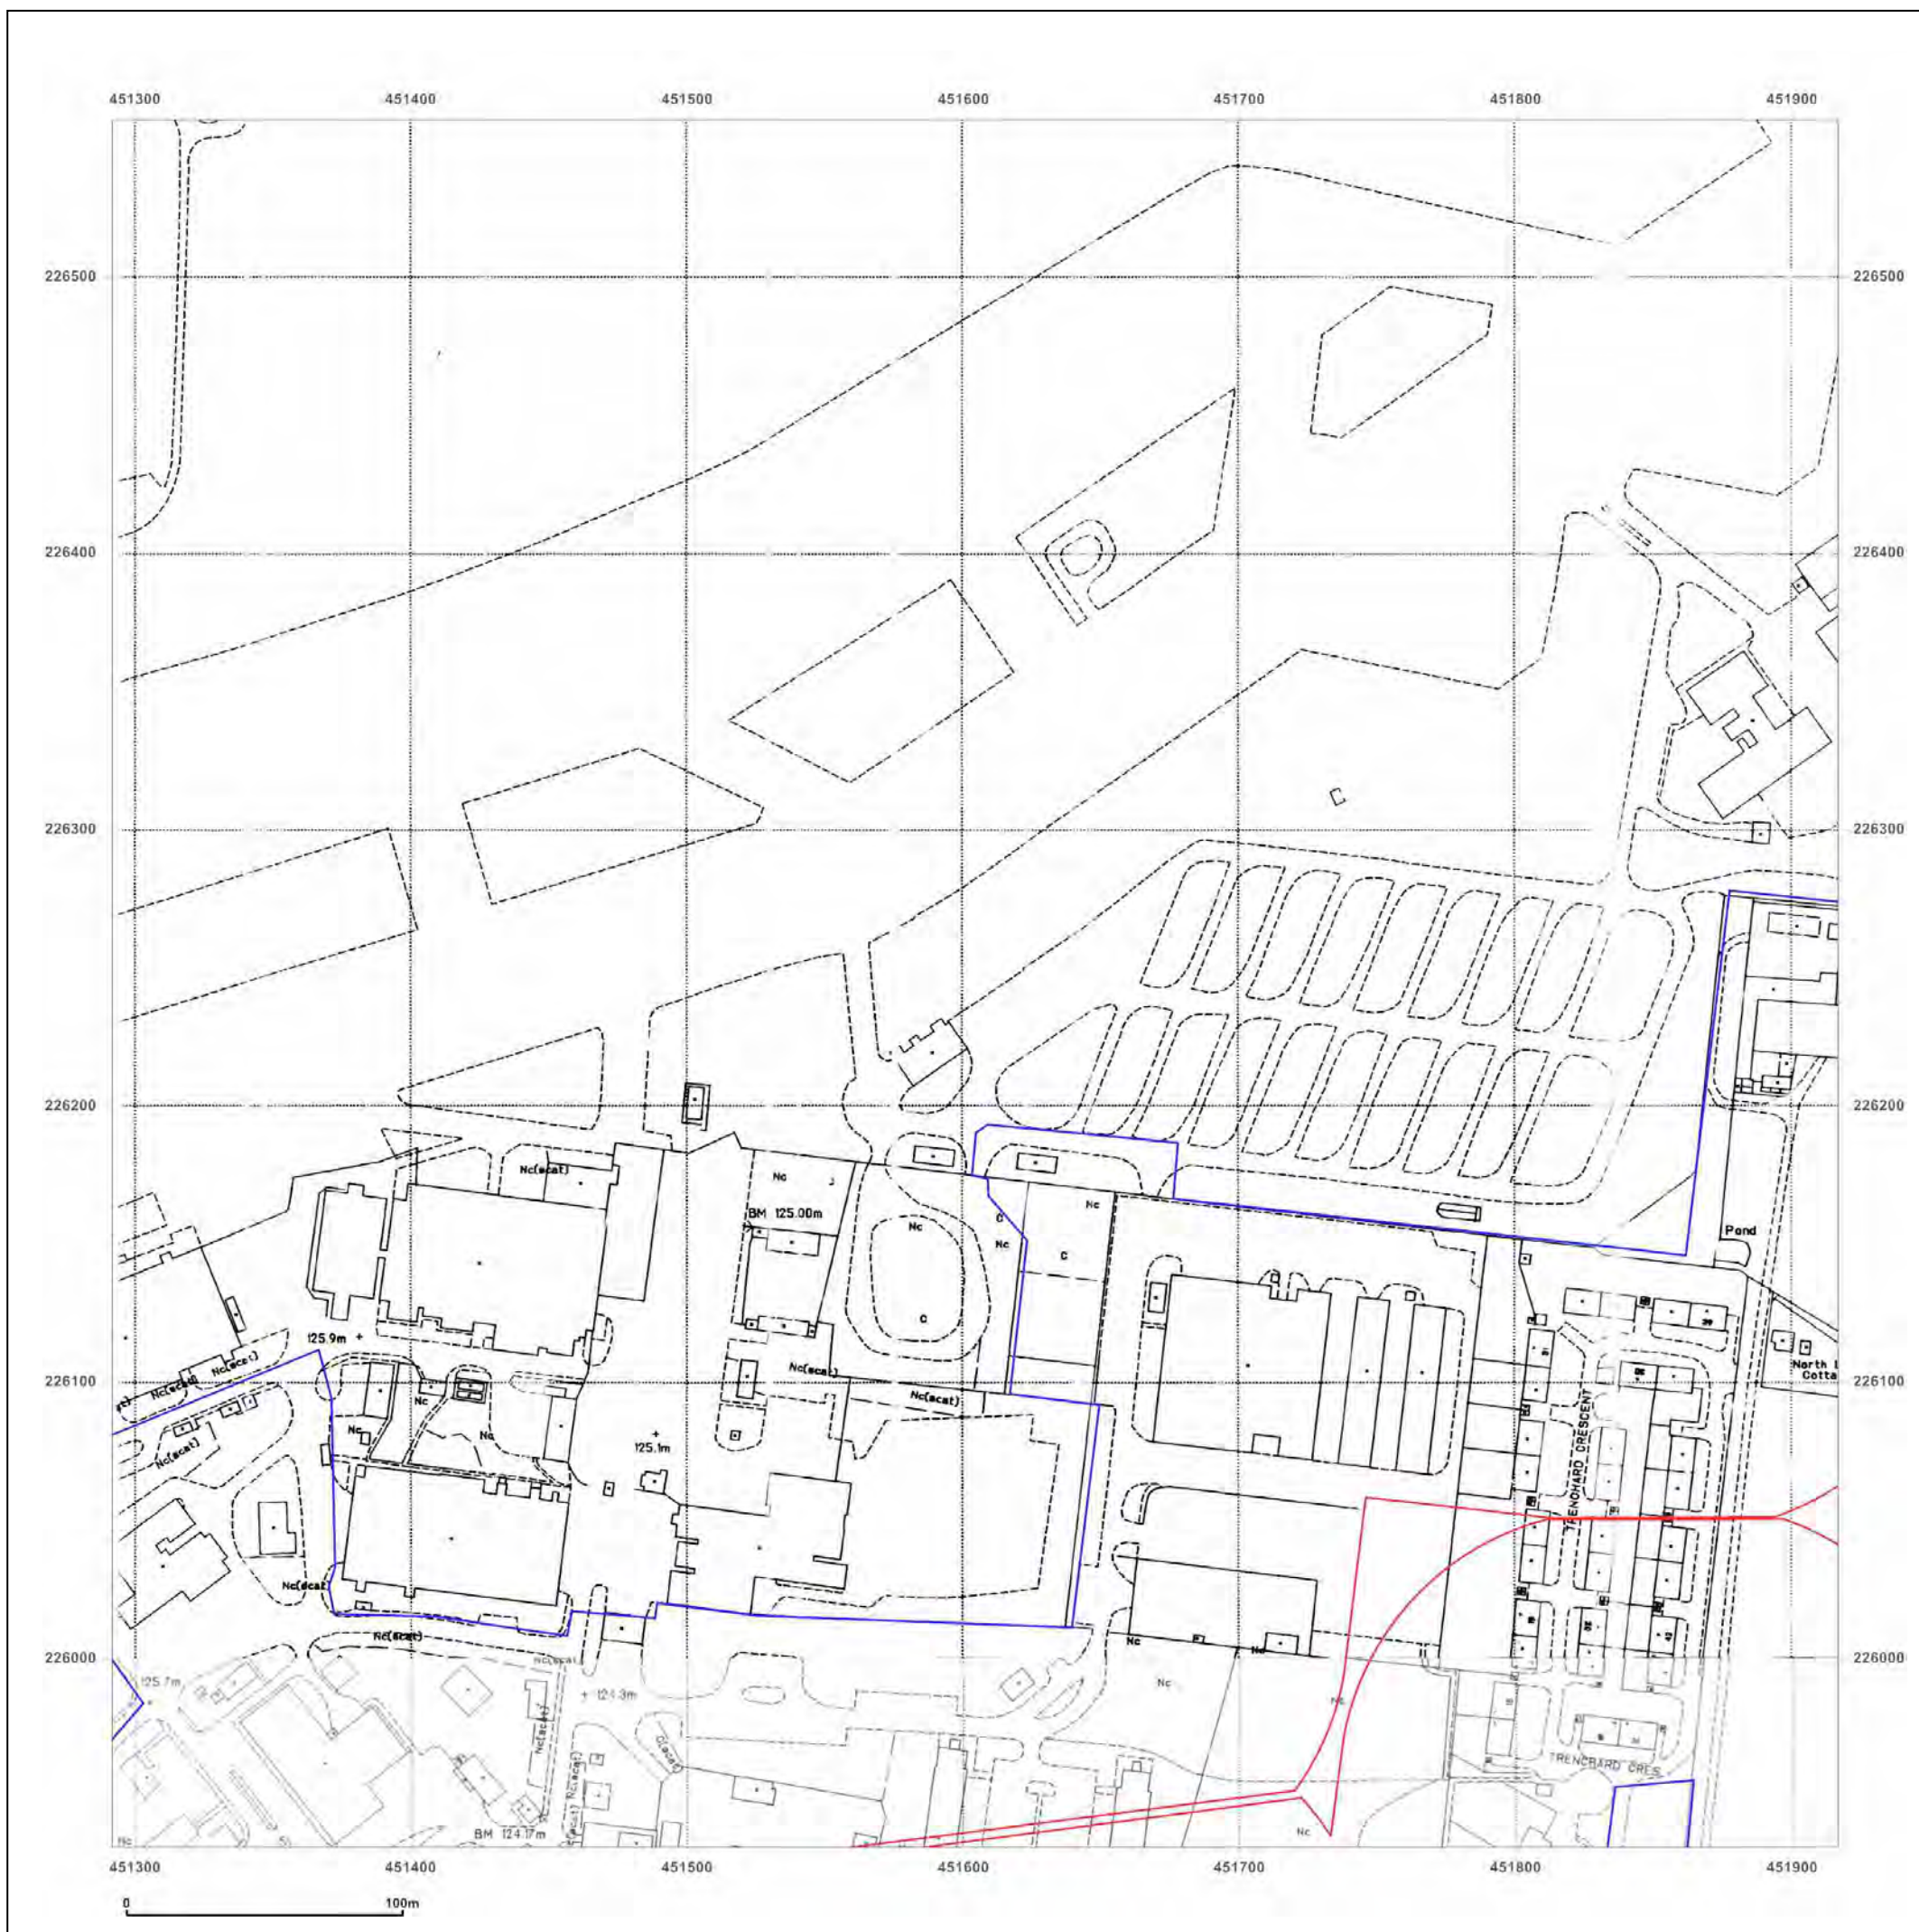

© Crown copyright and database rights 2015 Ordnance Survey 100035207

Production date: 04 September 2017

To view map legend click here [Legend](#)

Site Details:

HEYFORD PARK HOUSE, 52
HEYFORD PARK, CAMP ROAD,
UPPER HEYFORD, OX25 5HD