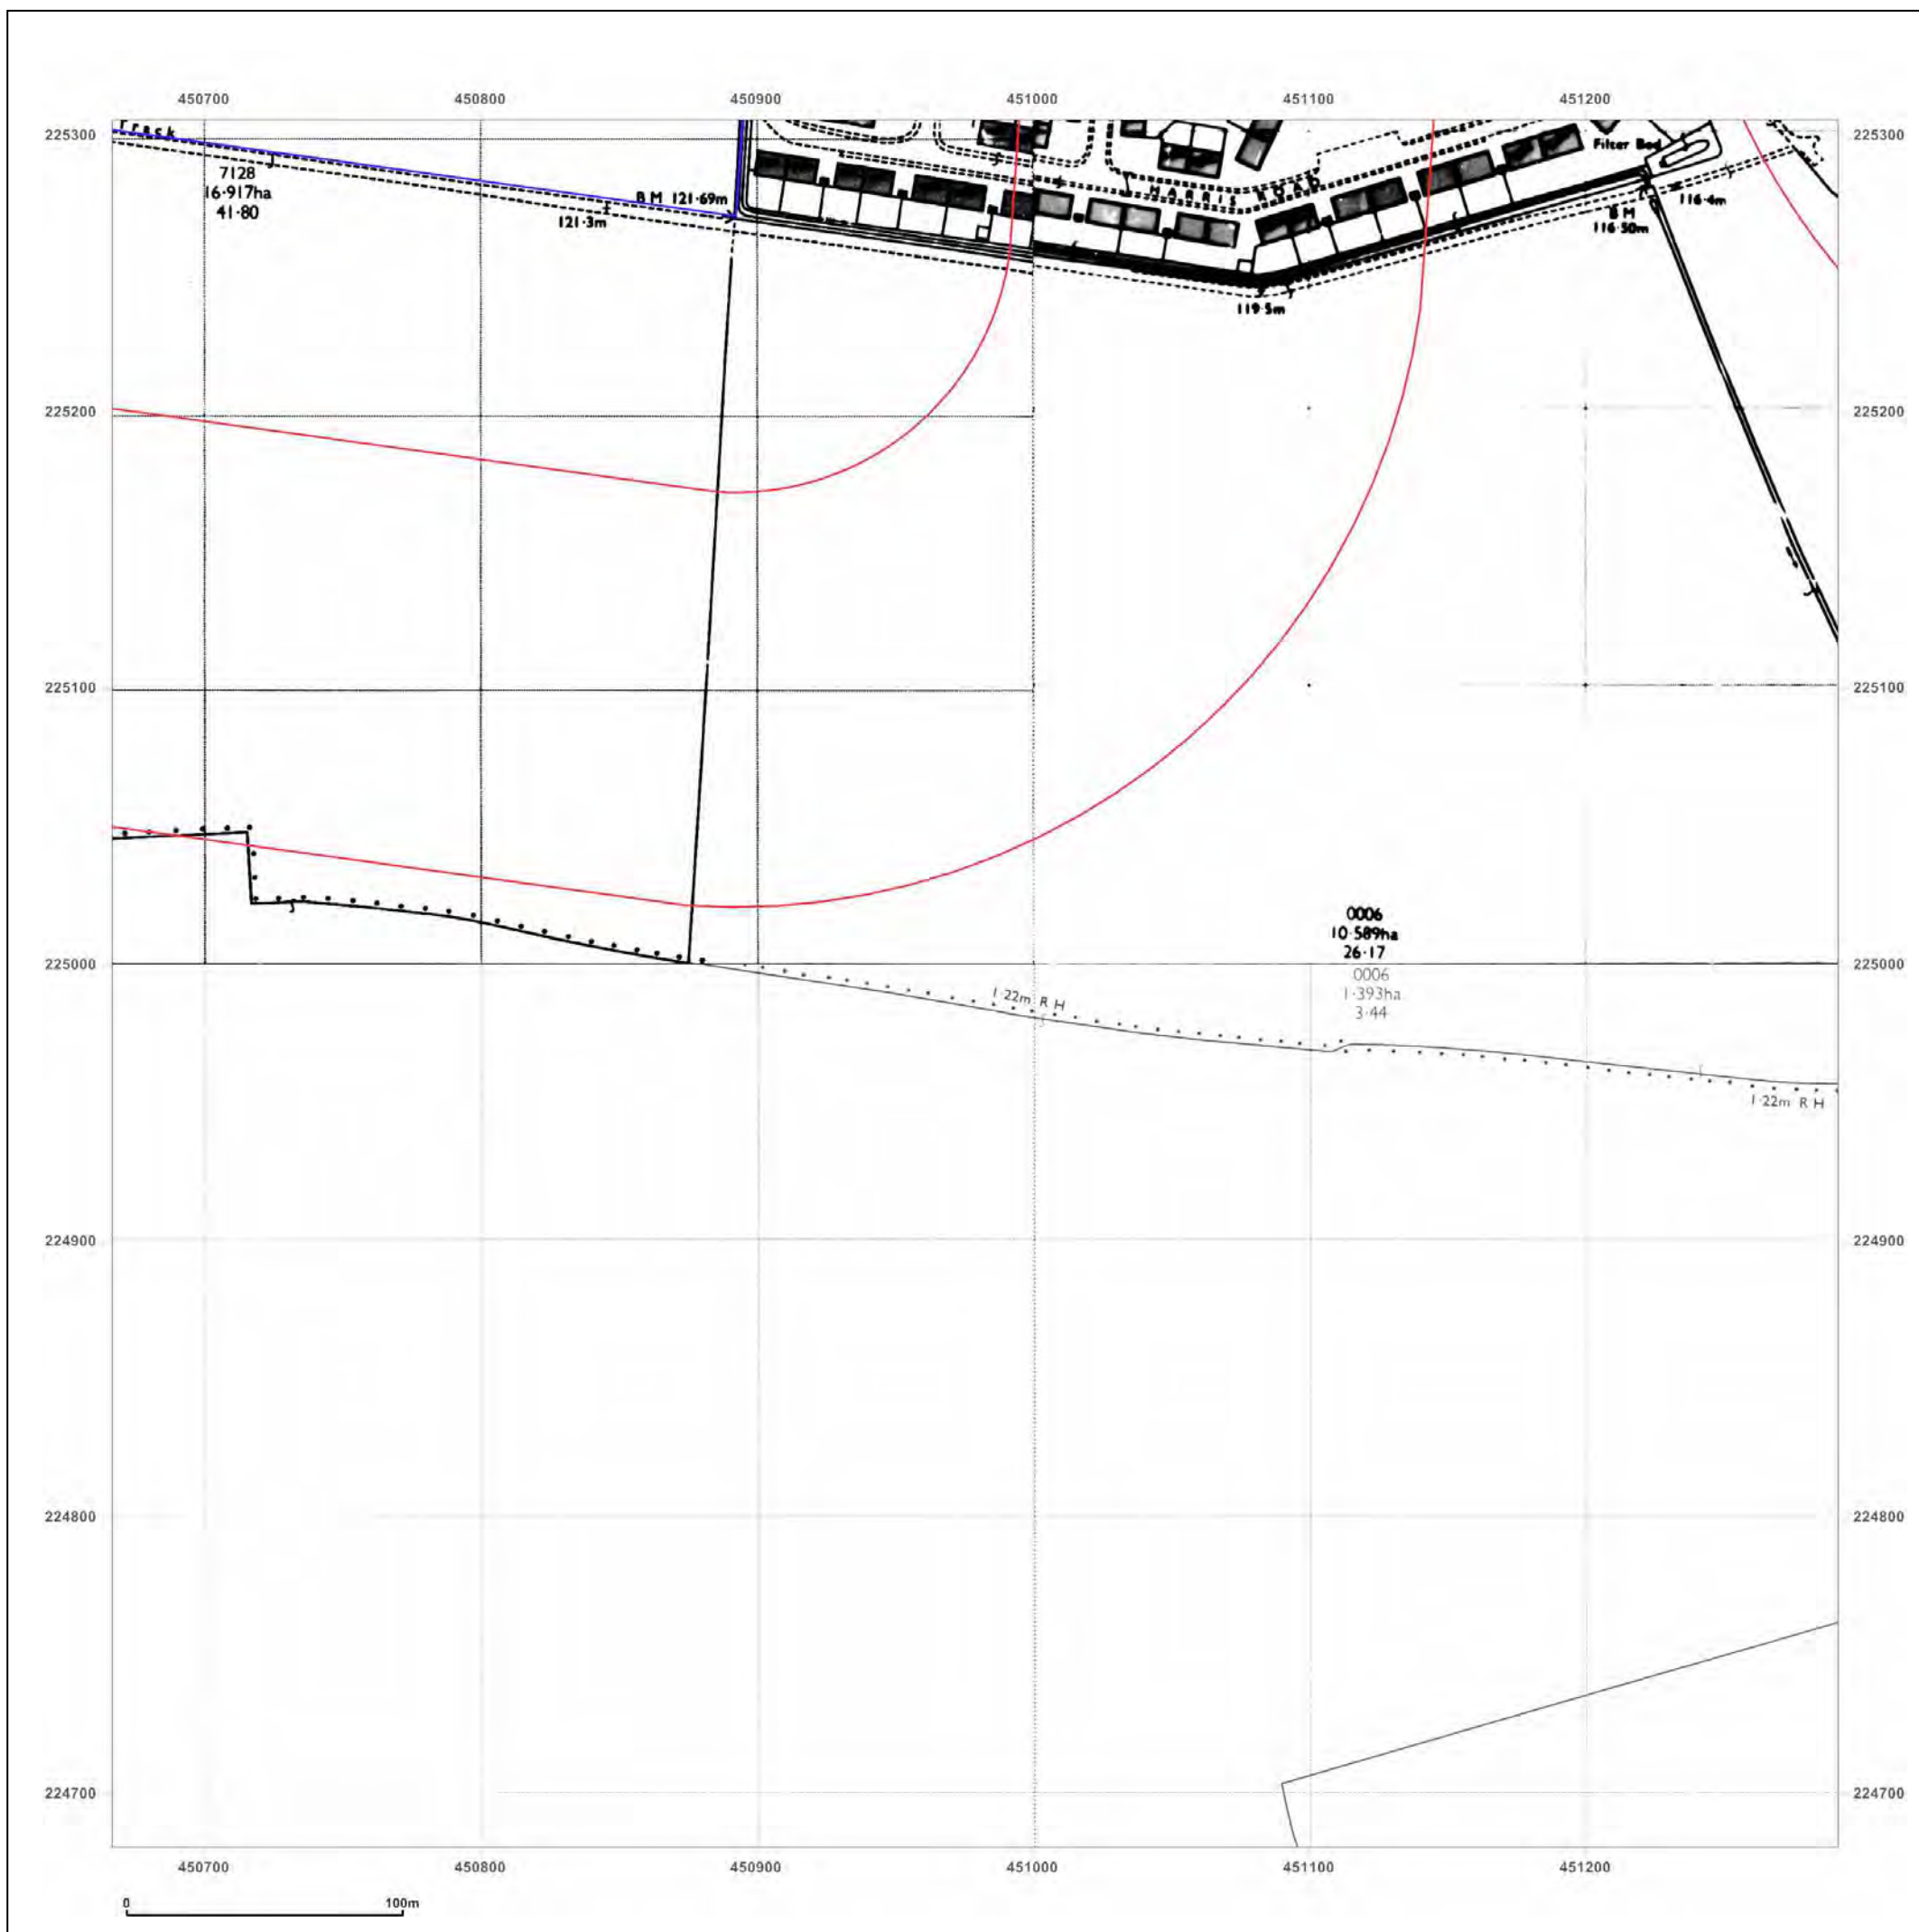

© Crown copyright and database rights 2015 Ordnance Survey 100035207

Production date: 04 September 2017

To view map legend click here [Legend](#)

Site Details:

HEYFORD PARK HOUSE, 52
HEYFORD PARK, CAMP ROAD,
UPPER HEYFORD, OX25 5HD