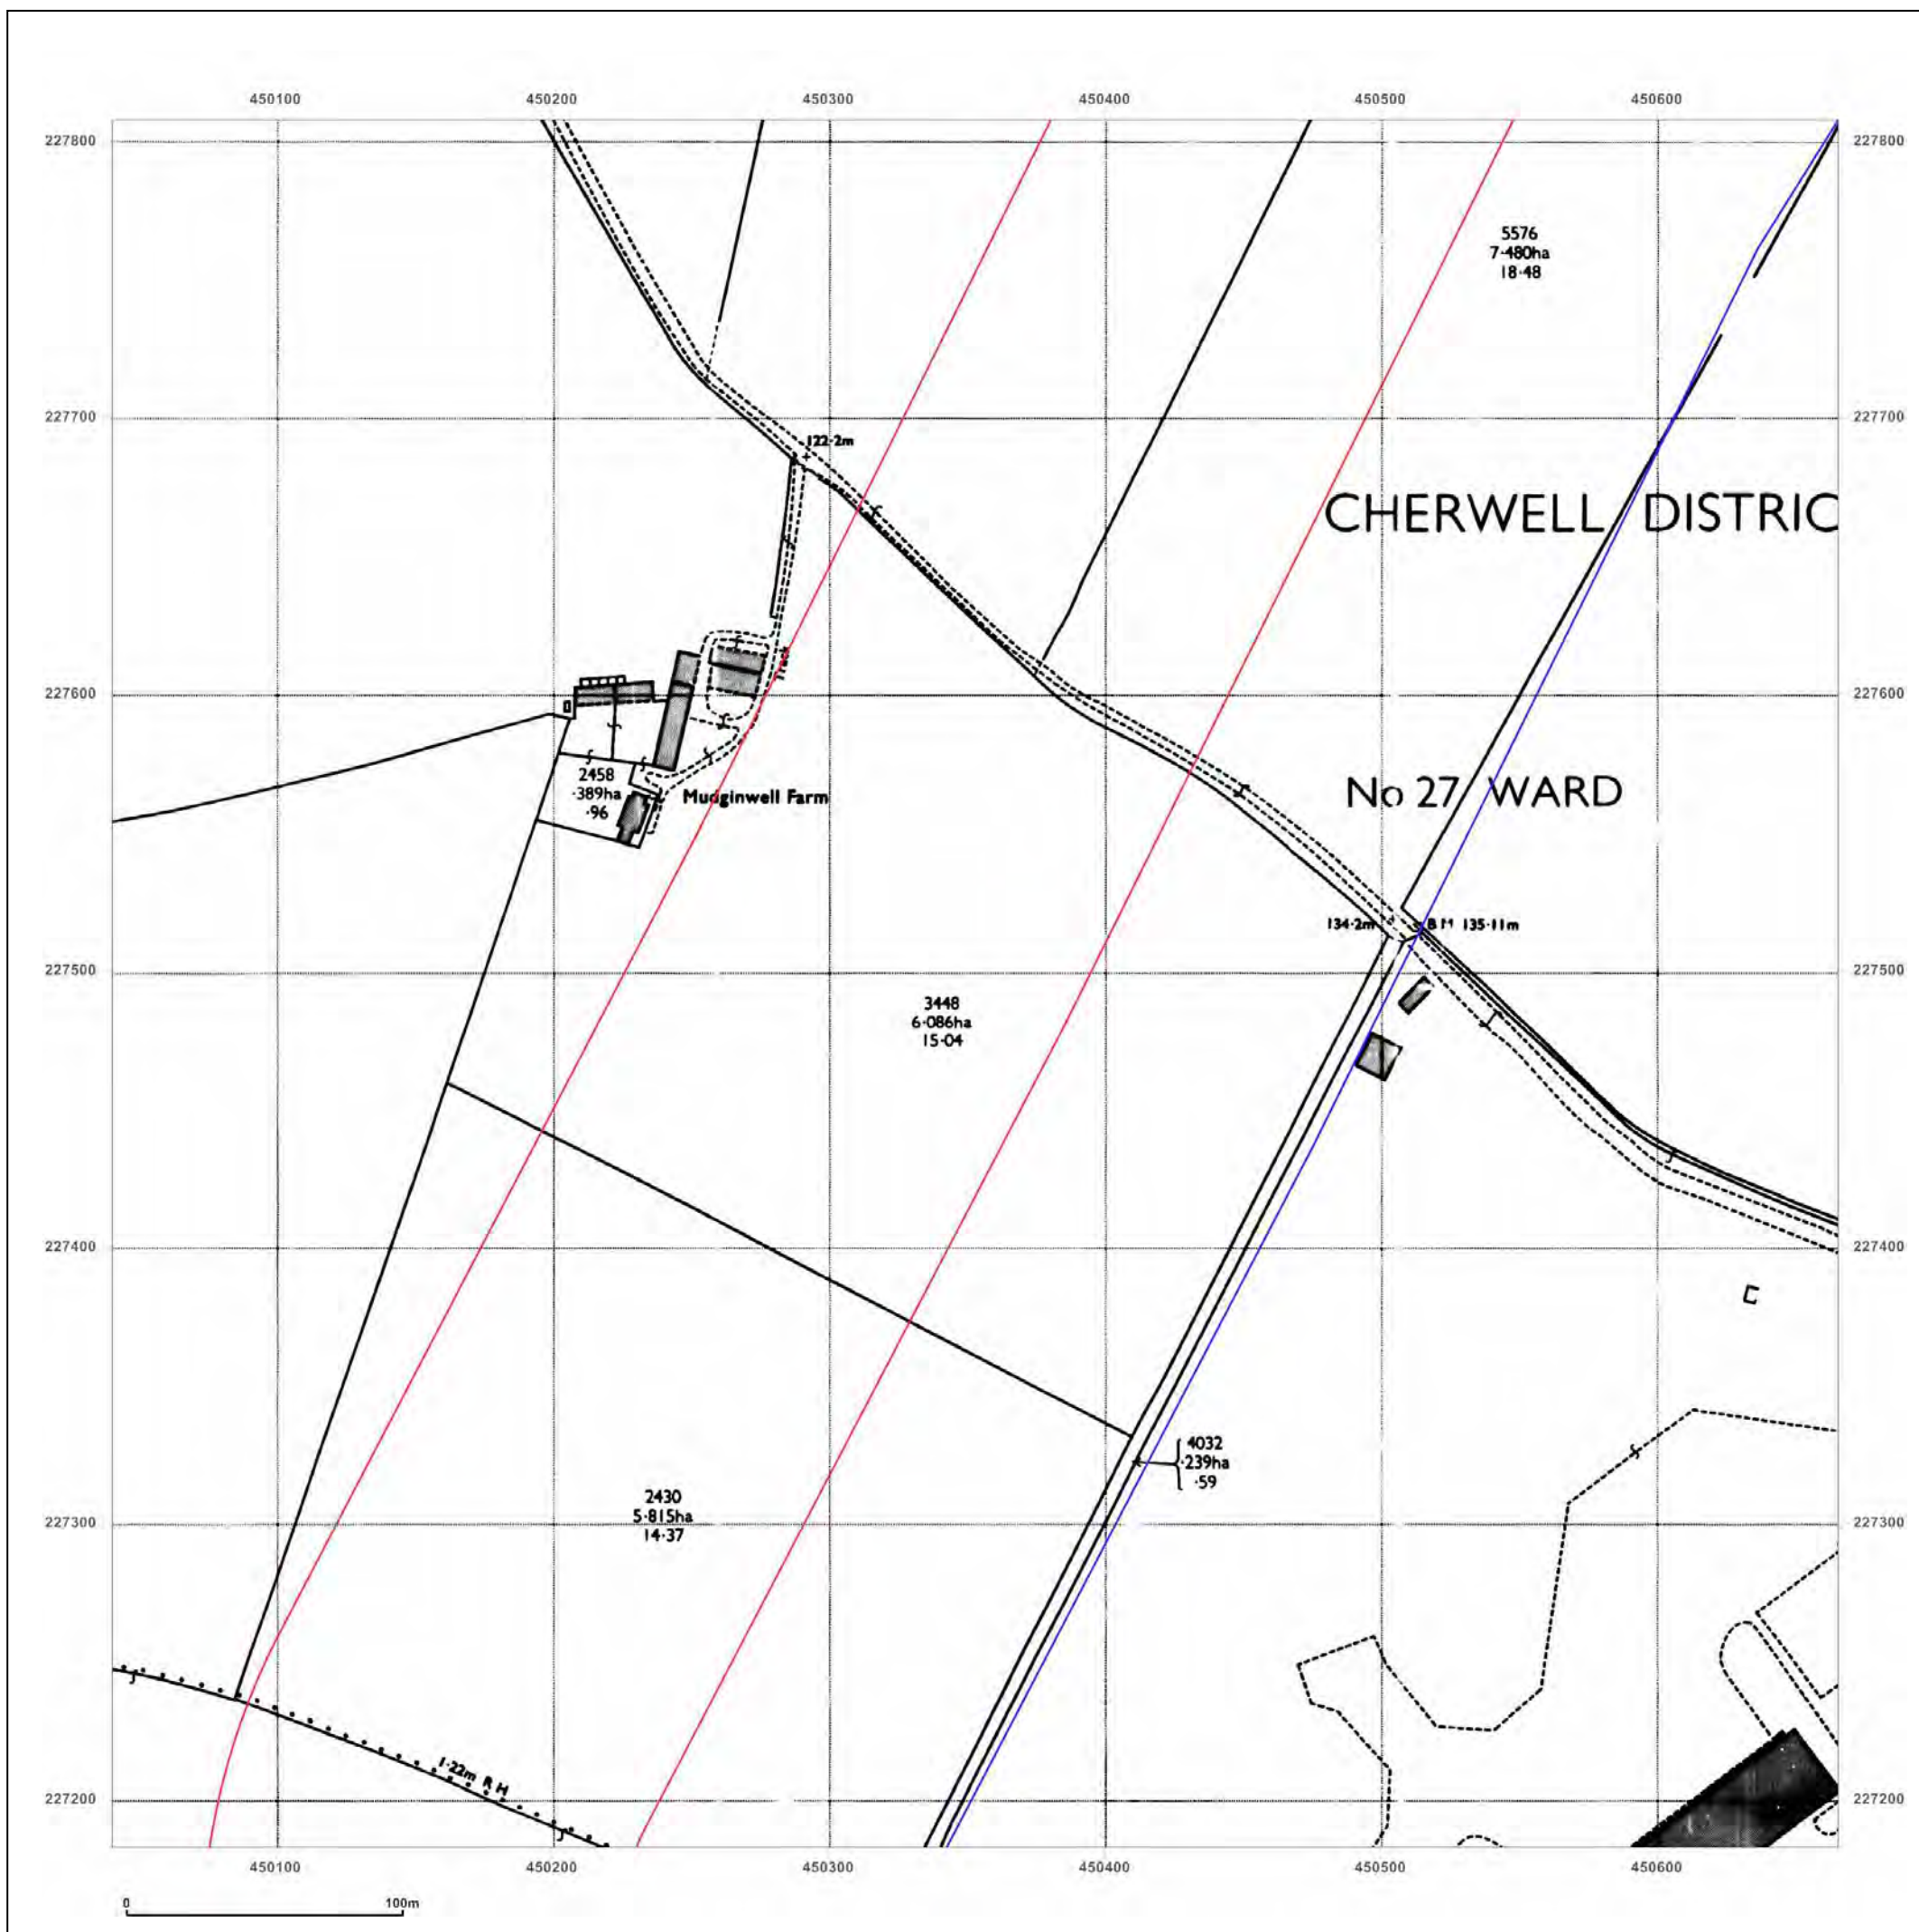

Production date: 04 September 2017

To view map legend click here [Legend](#)

Site Details:

HEYFORD PARK HOUSE, 52
HEYFORD PARK, CAMP ROAD,
UPPER HEYFORD, OX25 5HD

Client Ref: Heyford_Park
Report Ref: GS-4227860_LS_2_5
Grid Ref: 450353, 227495