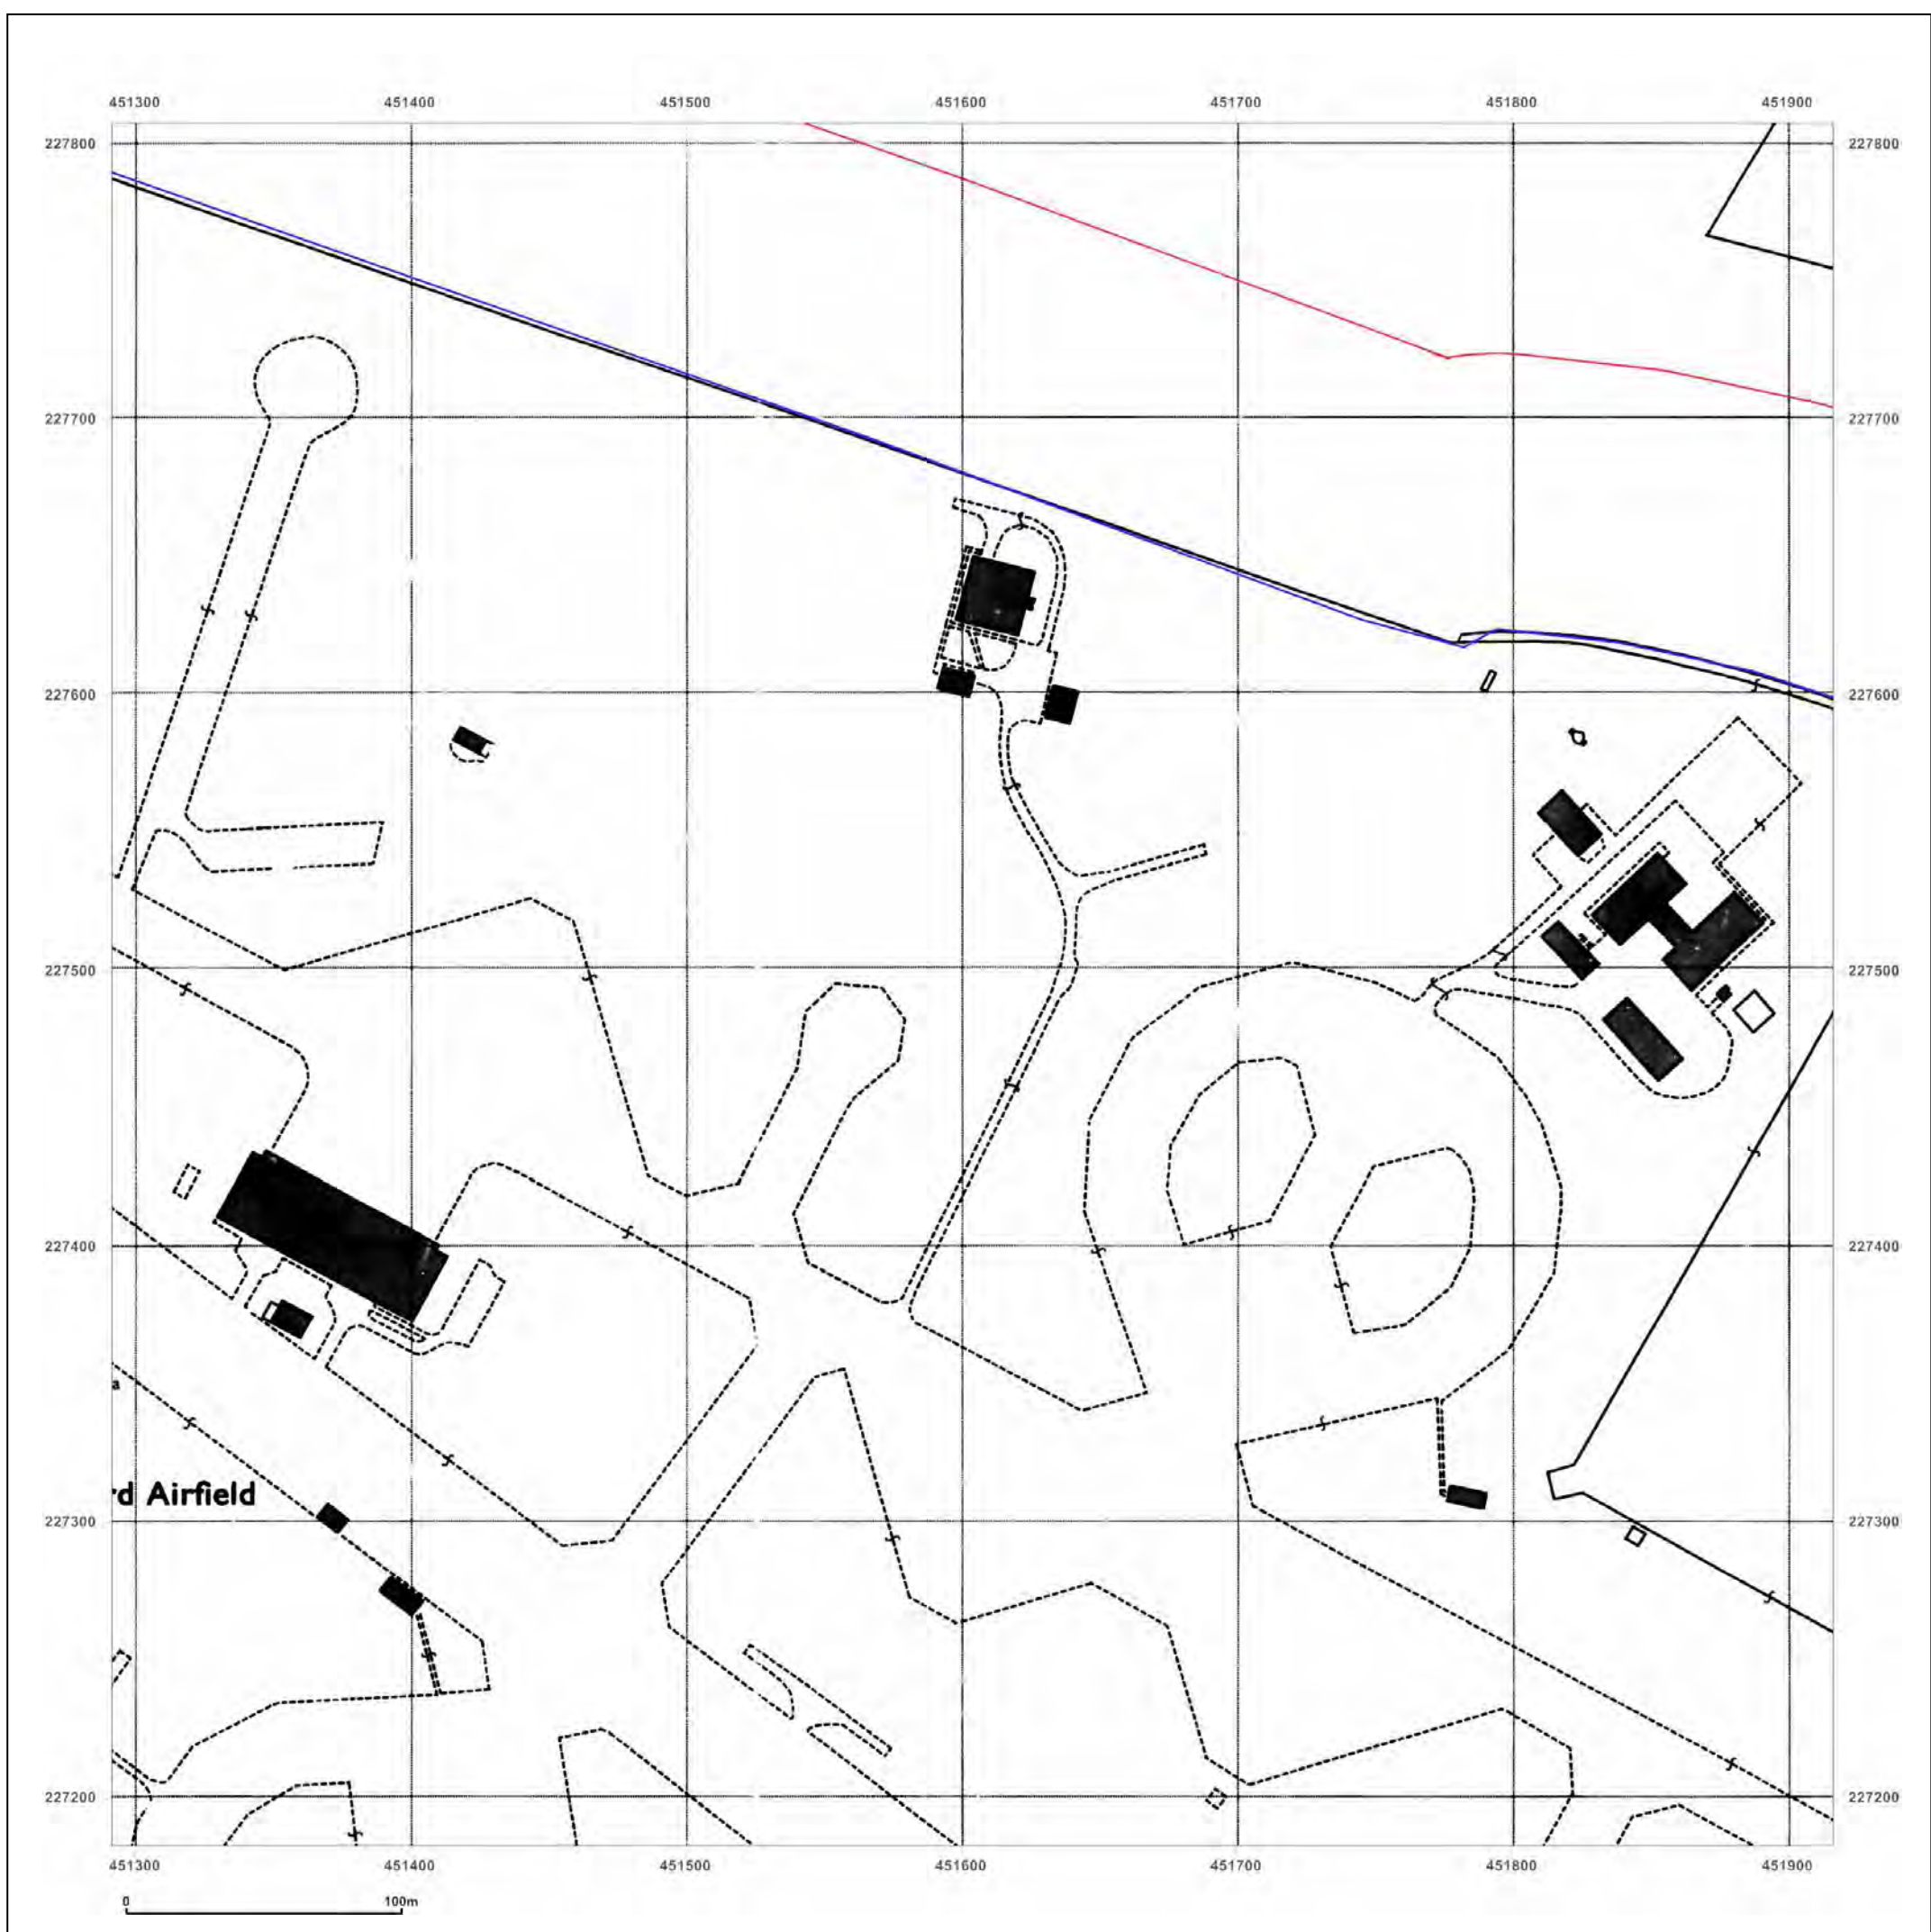

Site Details:
HEYFORD PARK HOUSE, 52
HEYFORD PARK, CAMP ROAD,
UPPER HEYFORD, OX25 5HD

Client Ref: Heyford_Park
Report Ref: GS-4227860_LS_4_5
Grid Ref: 451604, 227495

Map Name: National Grid
Map date: 1976
Scale: 1:2,500
Printed at: 1:2,500

Surveyed N/A
Revised N/A
Edition N/A
Copyright N/A
Levelled N/A

Powered by
Produced by
Groundsure Insights
T: 08444 159000
E: info@groundsure.com
W: www.groundsure.com

© Crown copyright and database rights 2015 Ordnance Survey 100035207

Production date: 04 September 2017

To view map legend click here [Legend](#)