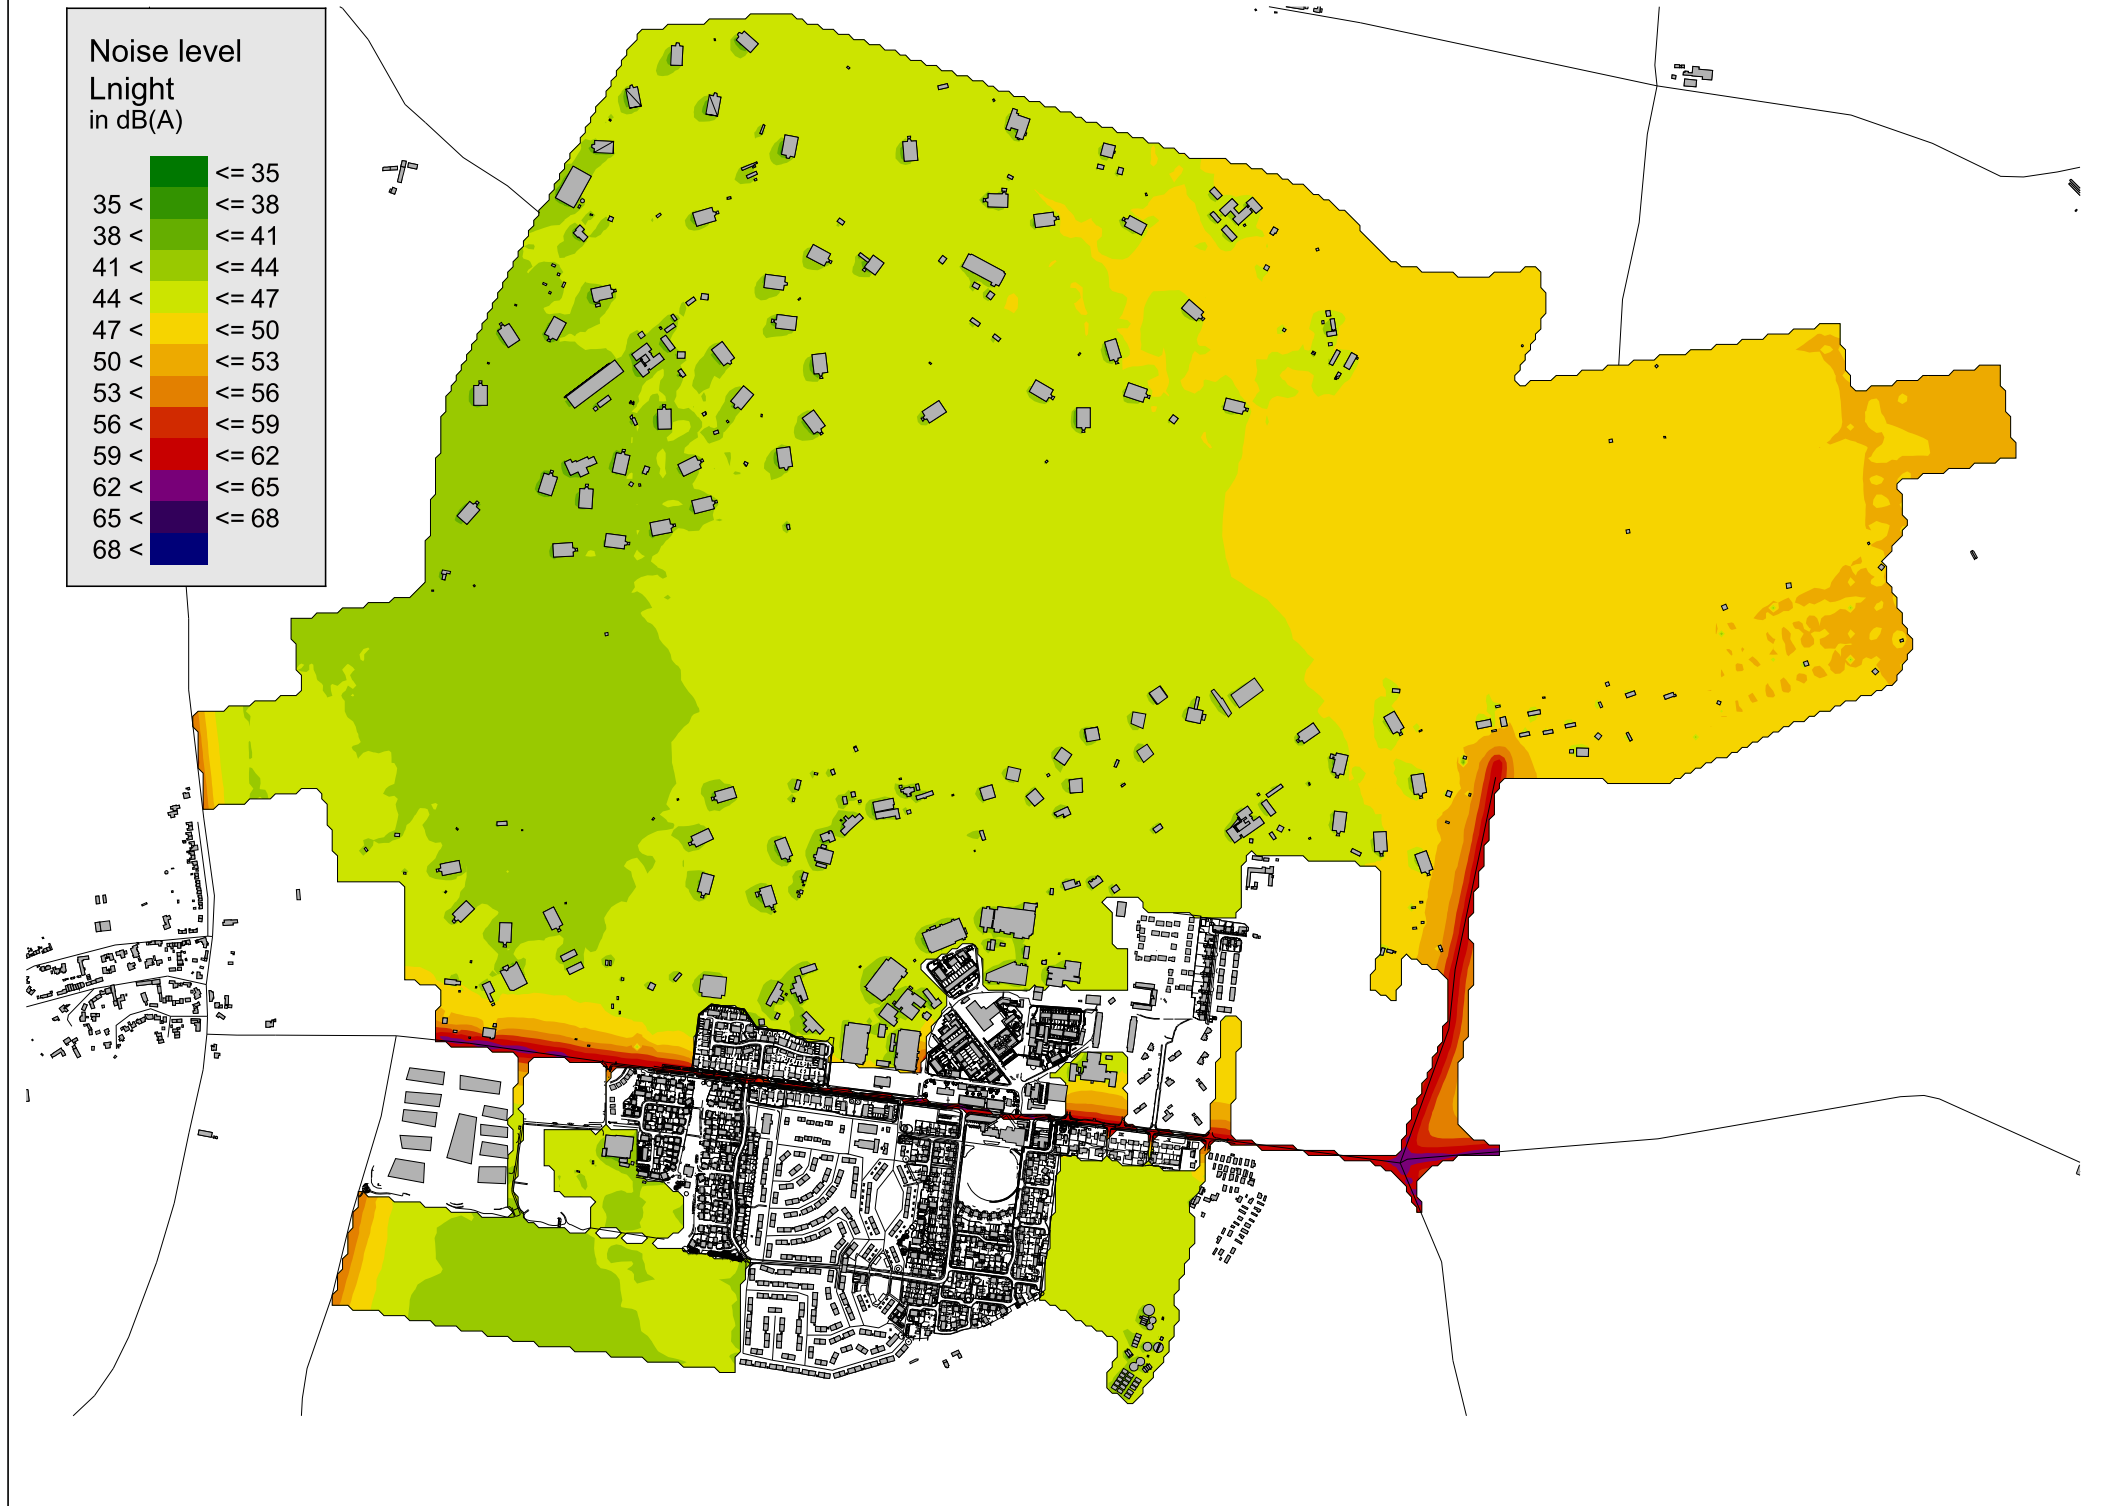

Noise level  
Lnight  
in dB(A)

<= 35	<= 35
35 <	<= 38
38 <	<= 41
41 <	<= 44
44 <	<= 47
47 <	<= 50
50 <	<= 53
53 <	<= 56
56 <	<= 59
59 <	<= 62
62 <	<= 65
65 <	<= 68
68 <	<= 68

**FIGURE 13.6**

**2031 Application Test  
Night-Time LAeq, 8hr  
Noise Levels**

DRWG No: **P16-0631\_82** REV: \_  
Date: 16/03/2018 SHEET NO: 6/8  
Scale: NTS @ A3