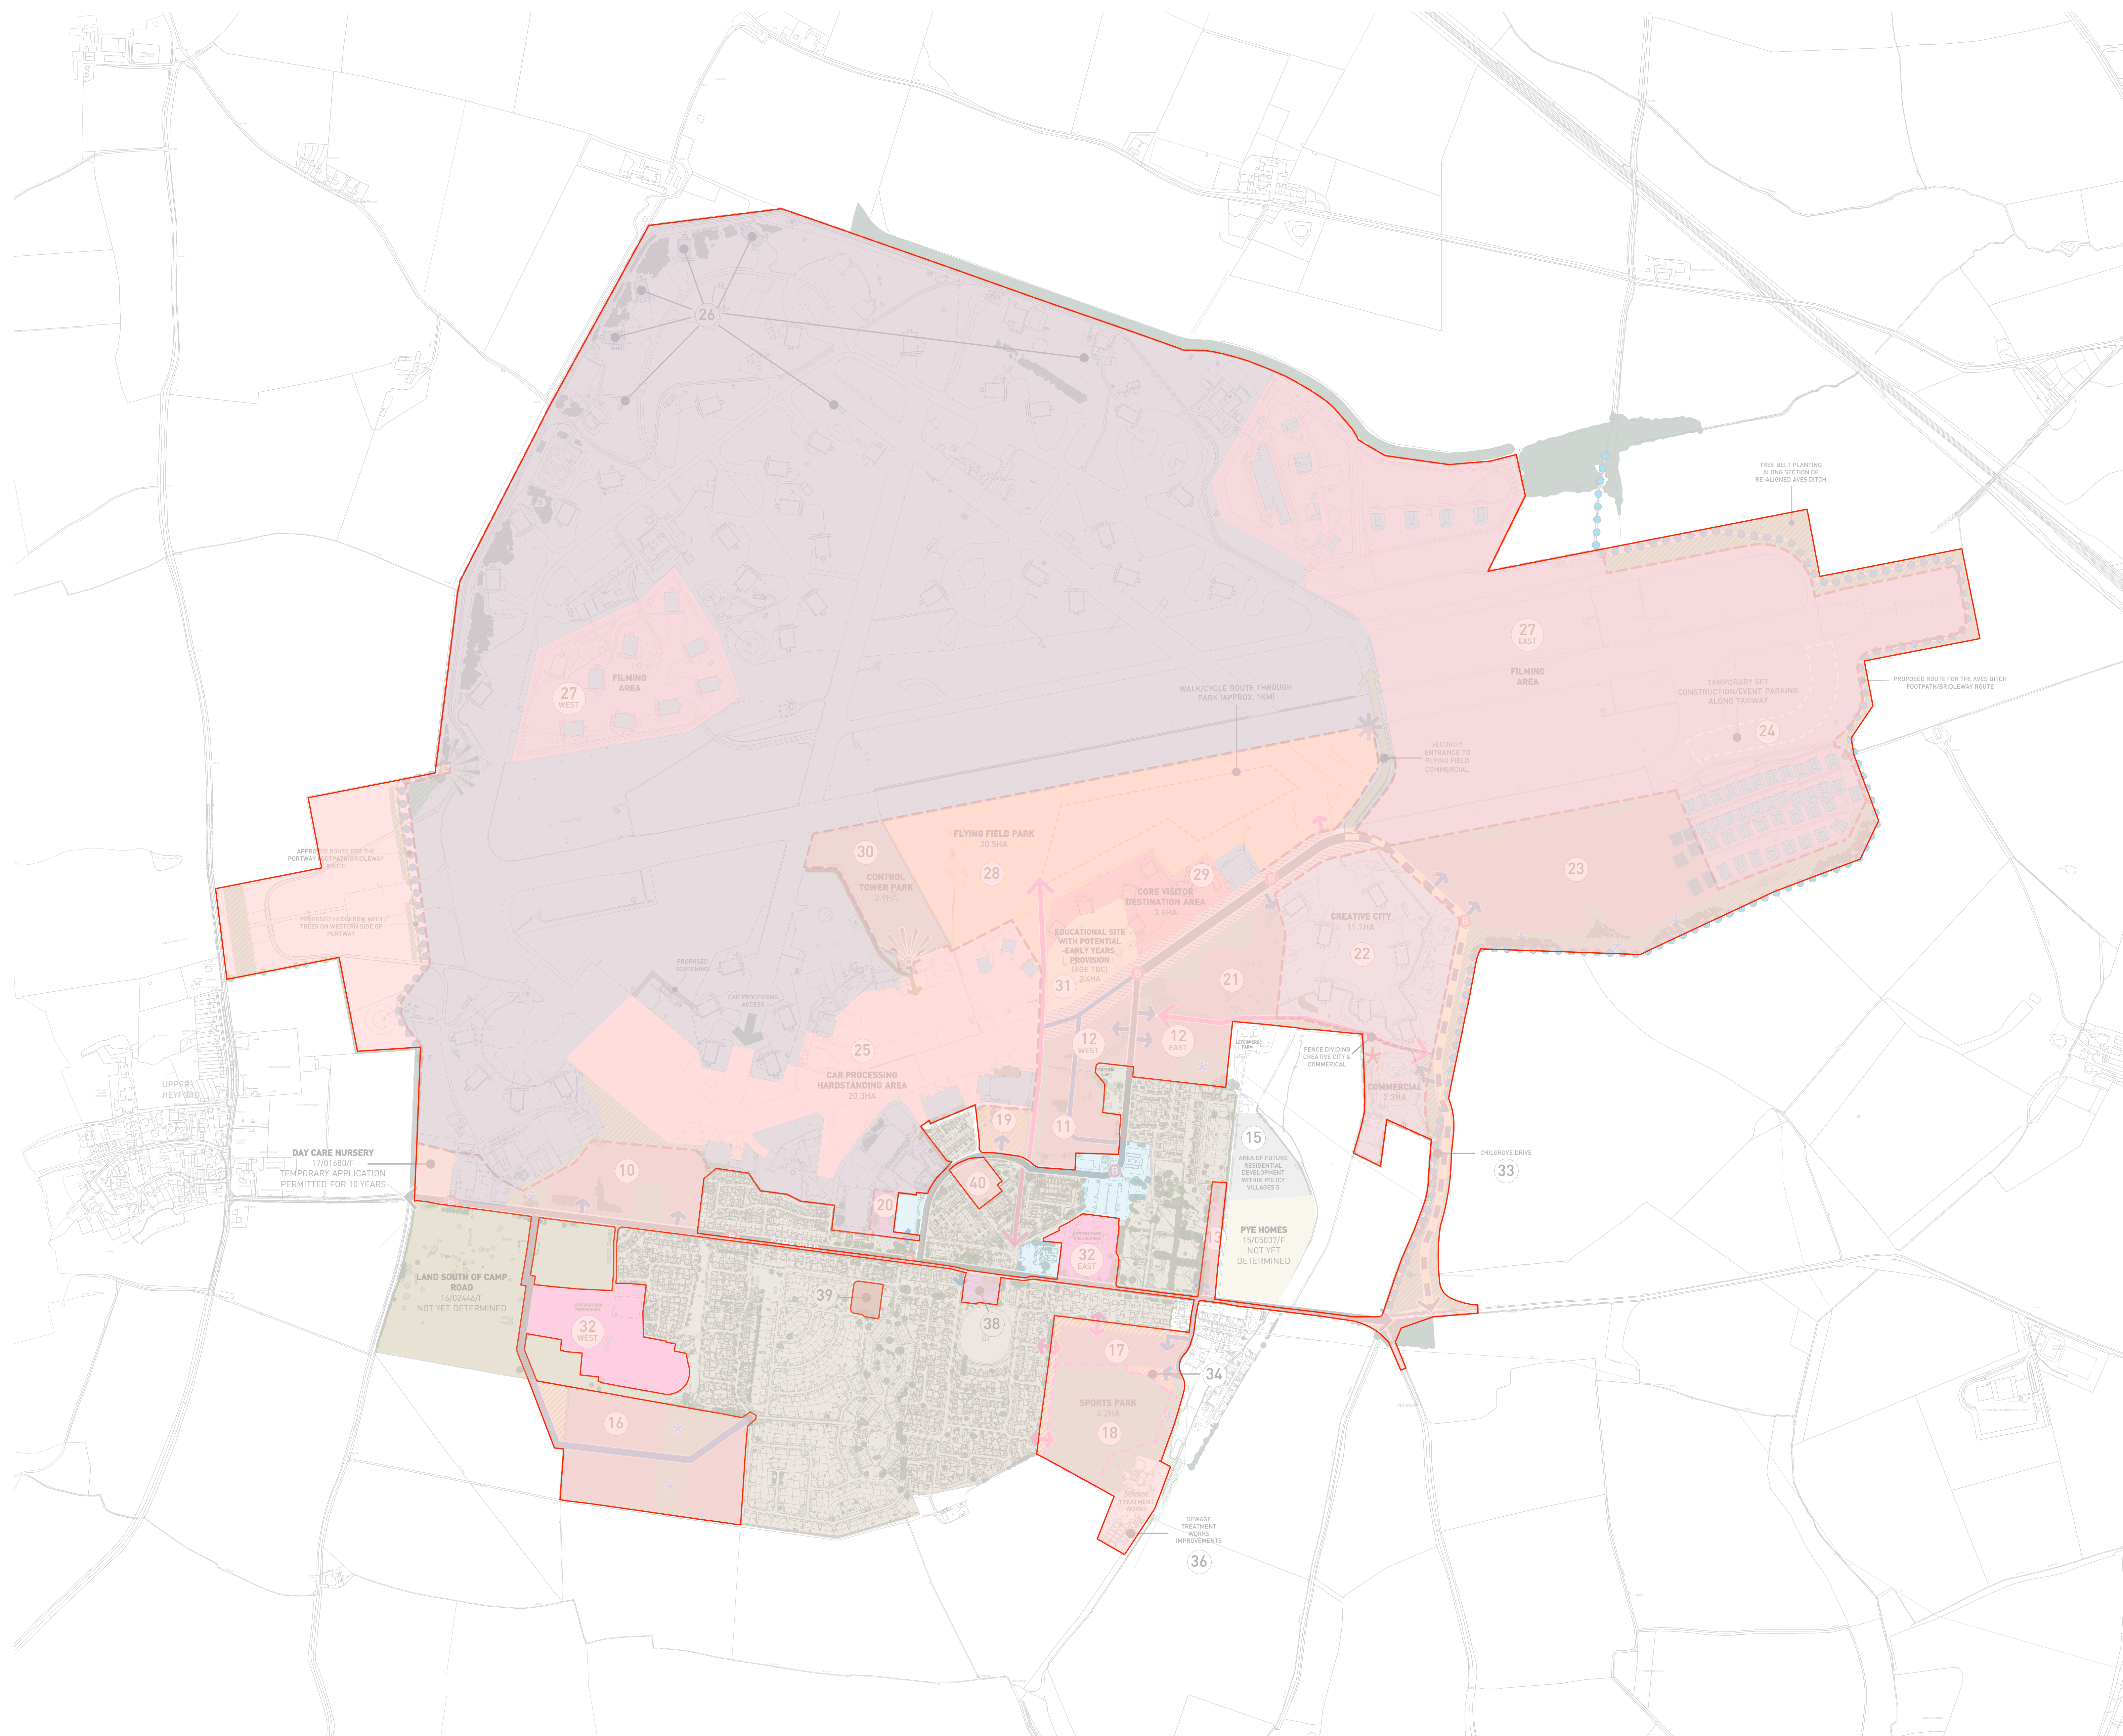

KEY

APPLICATION BOUNDARY (449.2HA)

HEYFORD PARK - APPLICATION BOUNDARY