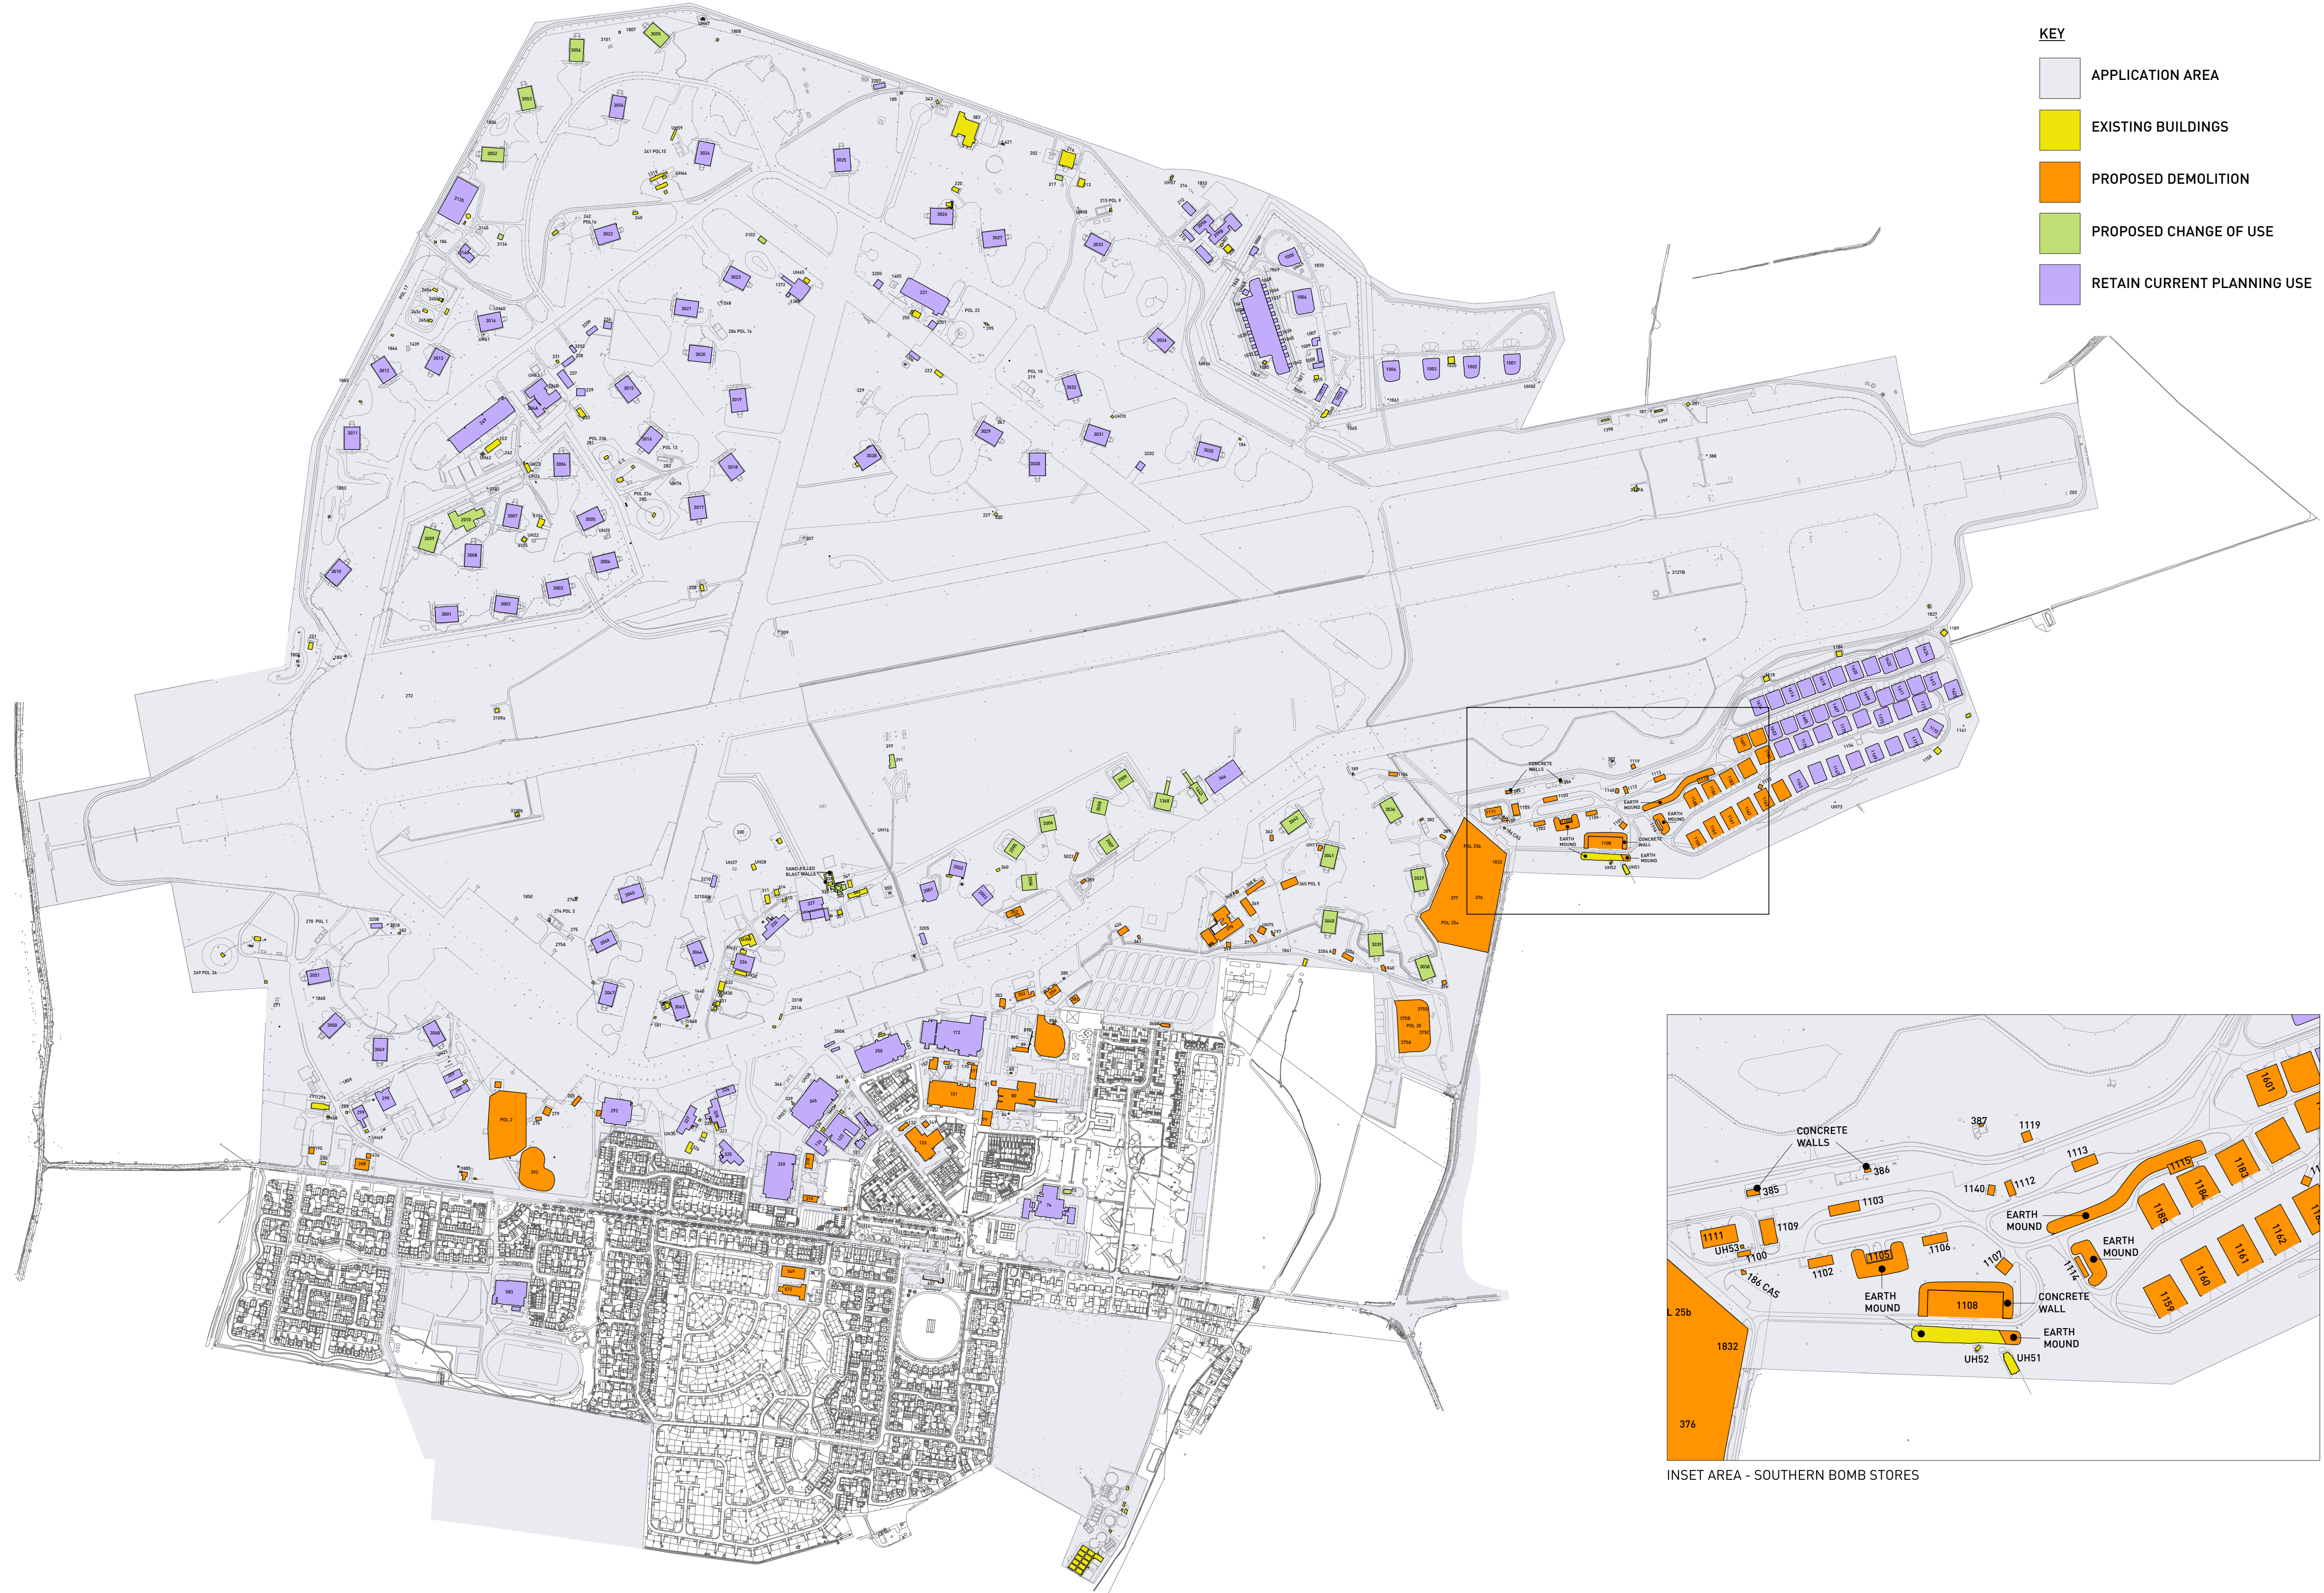

KEY

- APPLICATION AREA
- EXISTING BUILDINGS
- PROPOSED DEMOLITION
- PROPOSED CHANGE OF USE
- RETAIN CURRENT PLANNING USE

INSET AREA - SOUTHERN BOMB STORES

HEYFORD PARK - DEMOLITION & CHANGE OF USE PLAN