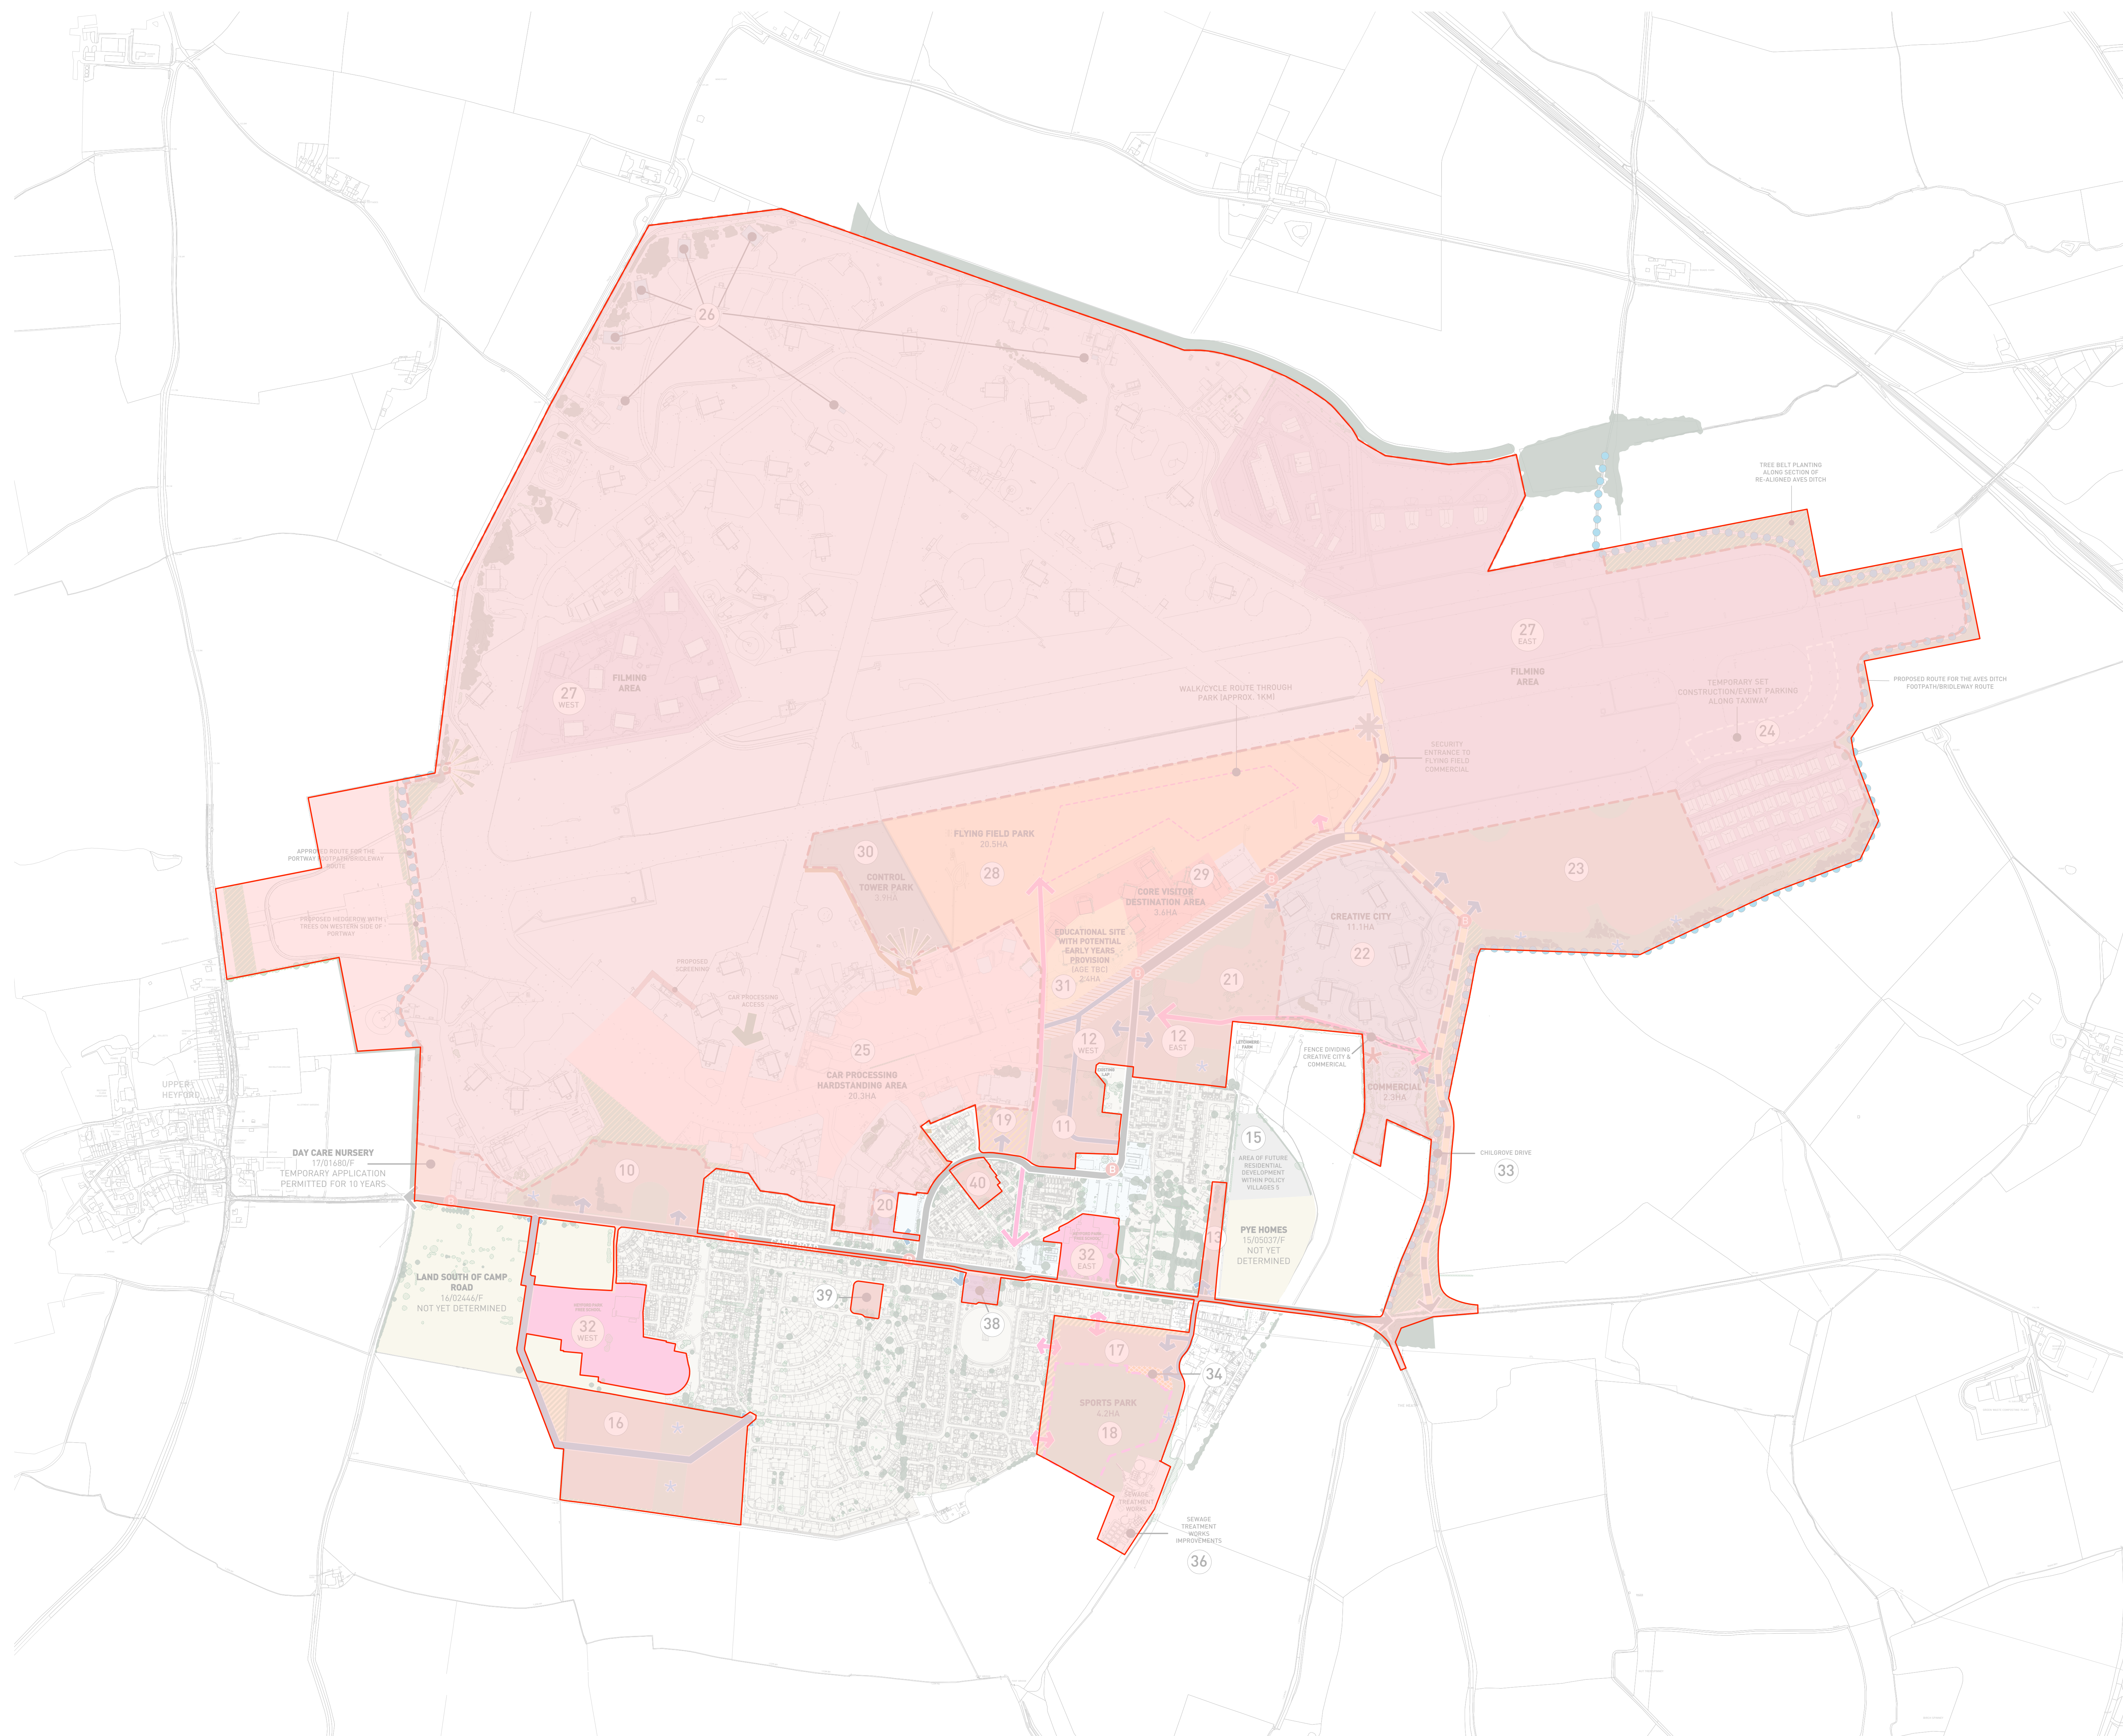

KEY

APPLICATION BOUNDARY (449.2HA)

HEYFORD PARK - APPLICATION BOUNDARY