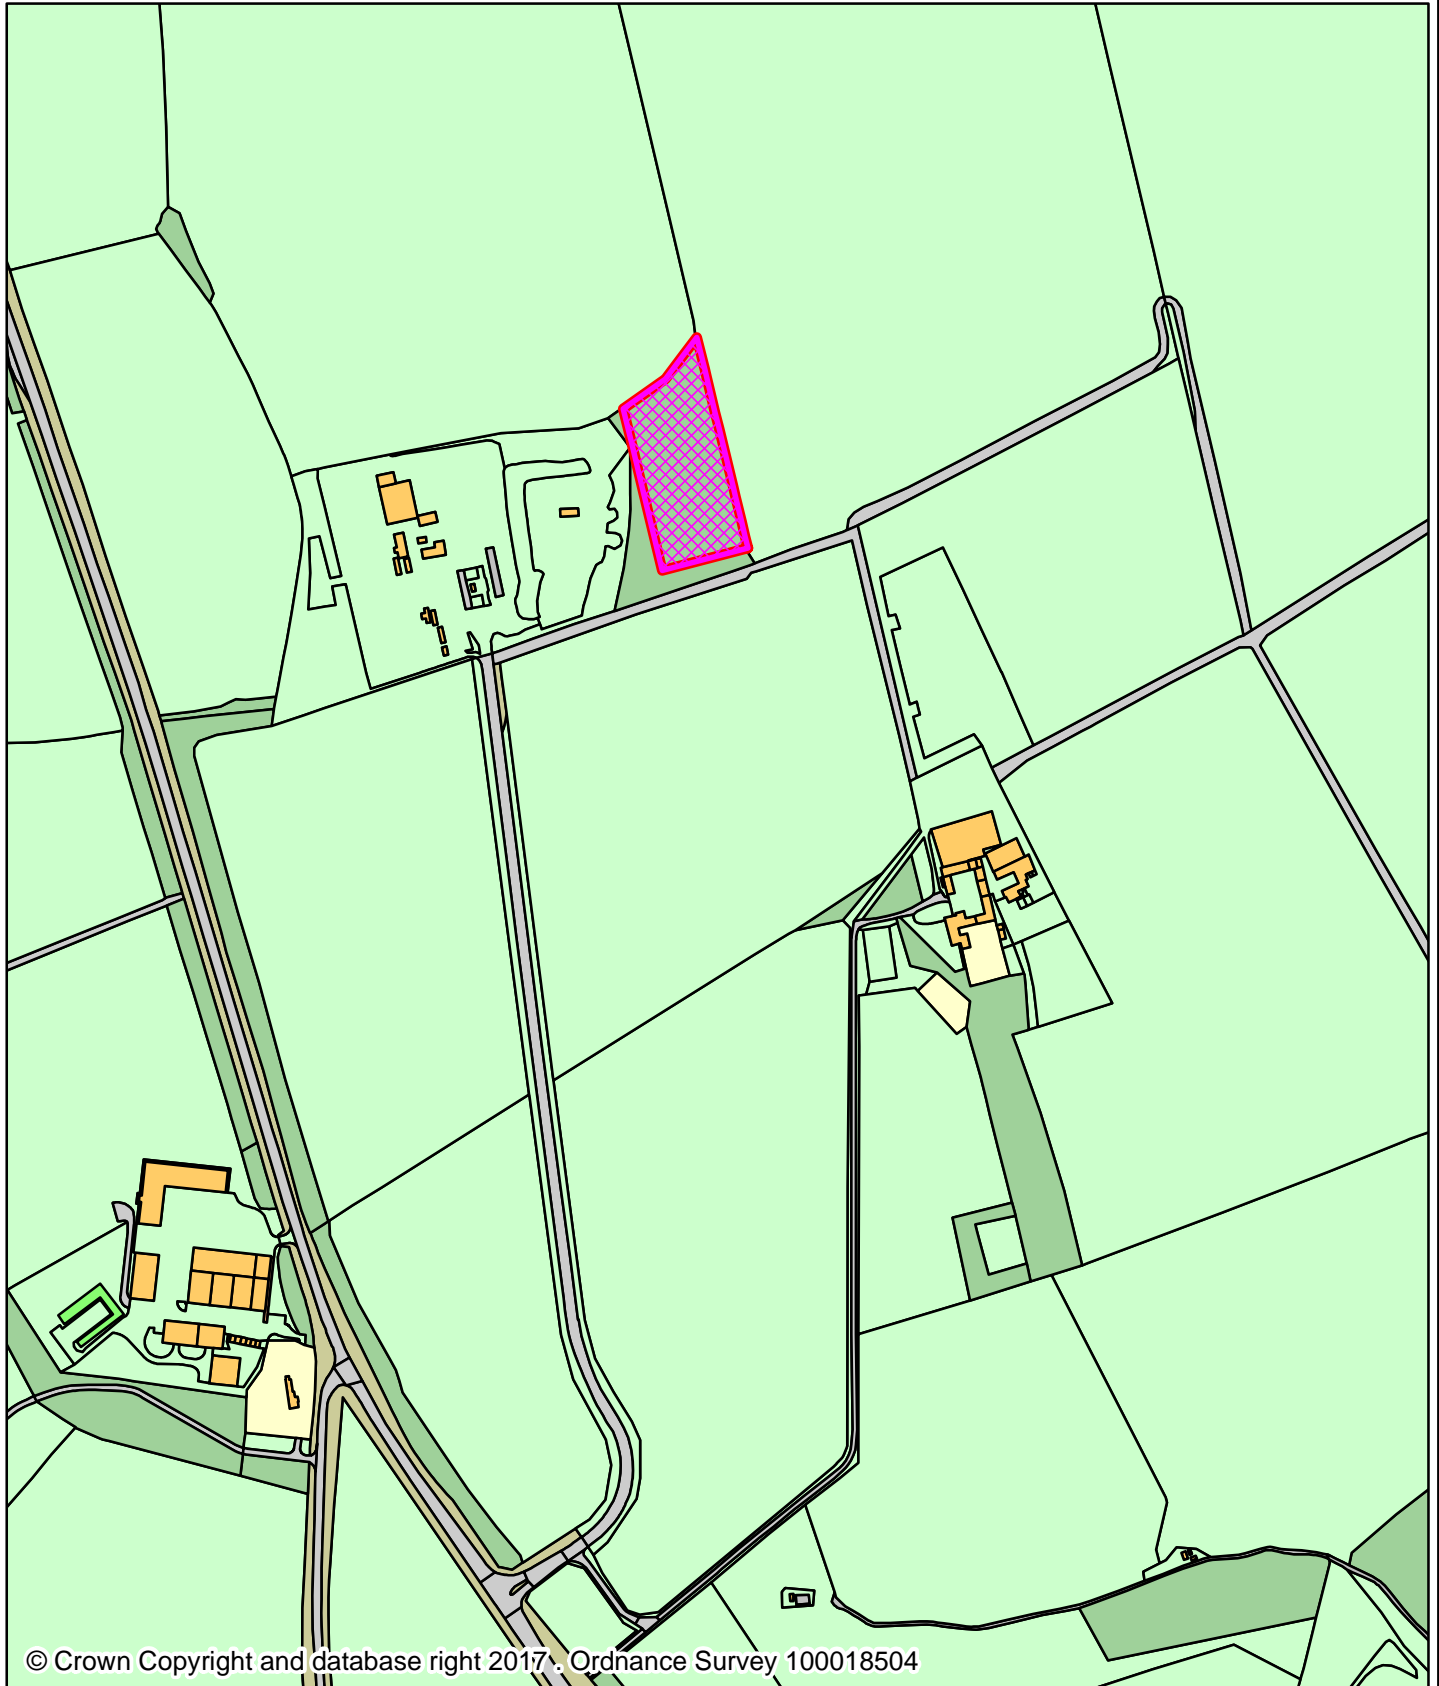

17/01109/F

Hornton Grounds Quarry, Hornton

© Crown Copyright and database right 2017. Ordnance Survey 100018504

Cherwell
DISTRICT COUNCIL
NORTH OXFORDSHIRE

NORTH
Scale: 1:5,000

Organisation	Cherwell District Council
Department	Department
Comments	
Date	31/05/2017
PSMA Number	100018504