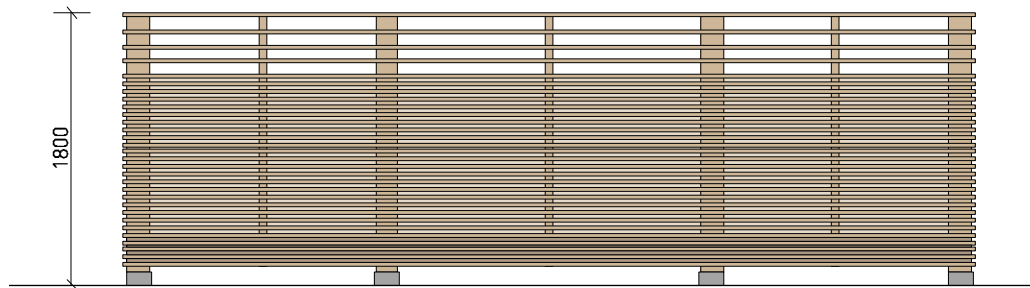

PLAN

FRONT ELEVATION

SIDE ELEVATION

REAR ELEVATION

SIDE ELEVATION

1:50 Scale

HEYFORD PARK - TRIDENT PARCEL B4A / B4B - BIN STORE V1