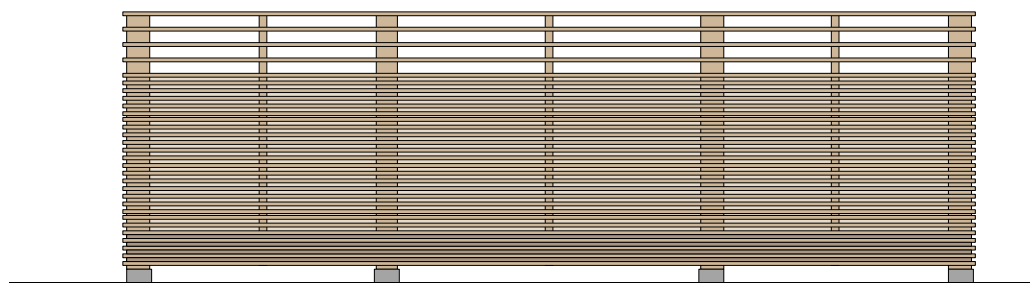

PLAN

FRONT ELEVATION

SIDE ELEVATION

REAR ELEVATION

SIDE ELEVATION

1:50 Scale

HEYFORD PARK - TRIDENT PARCEL B4A / B4B - BIN STORE V1