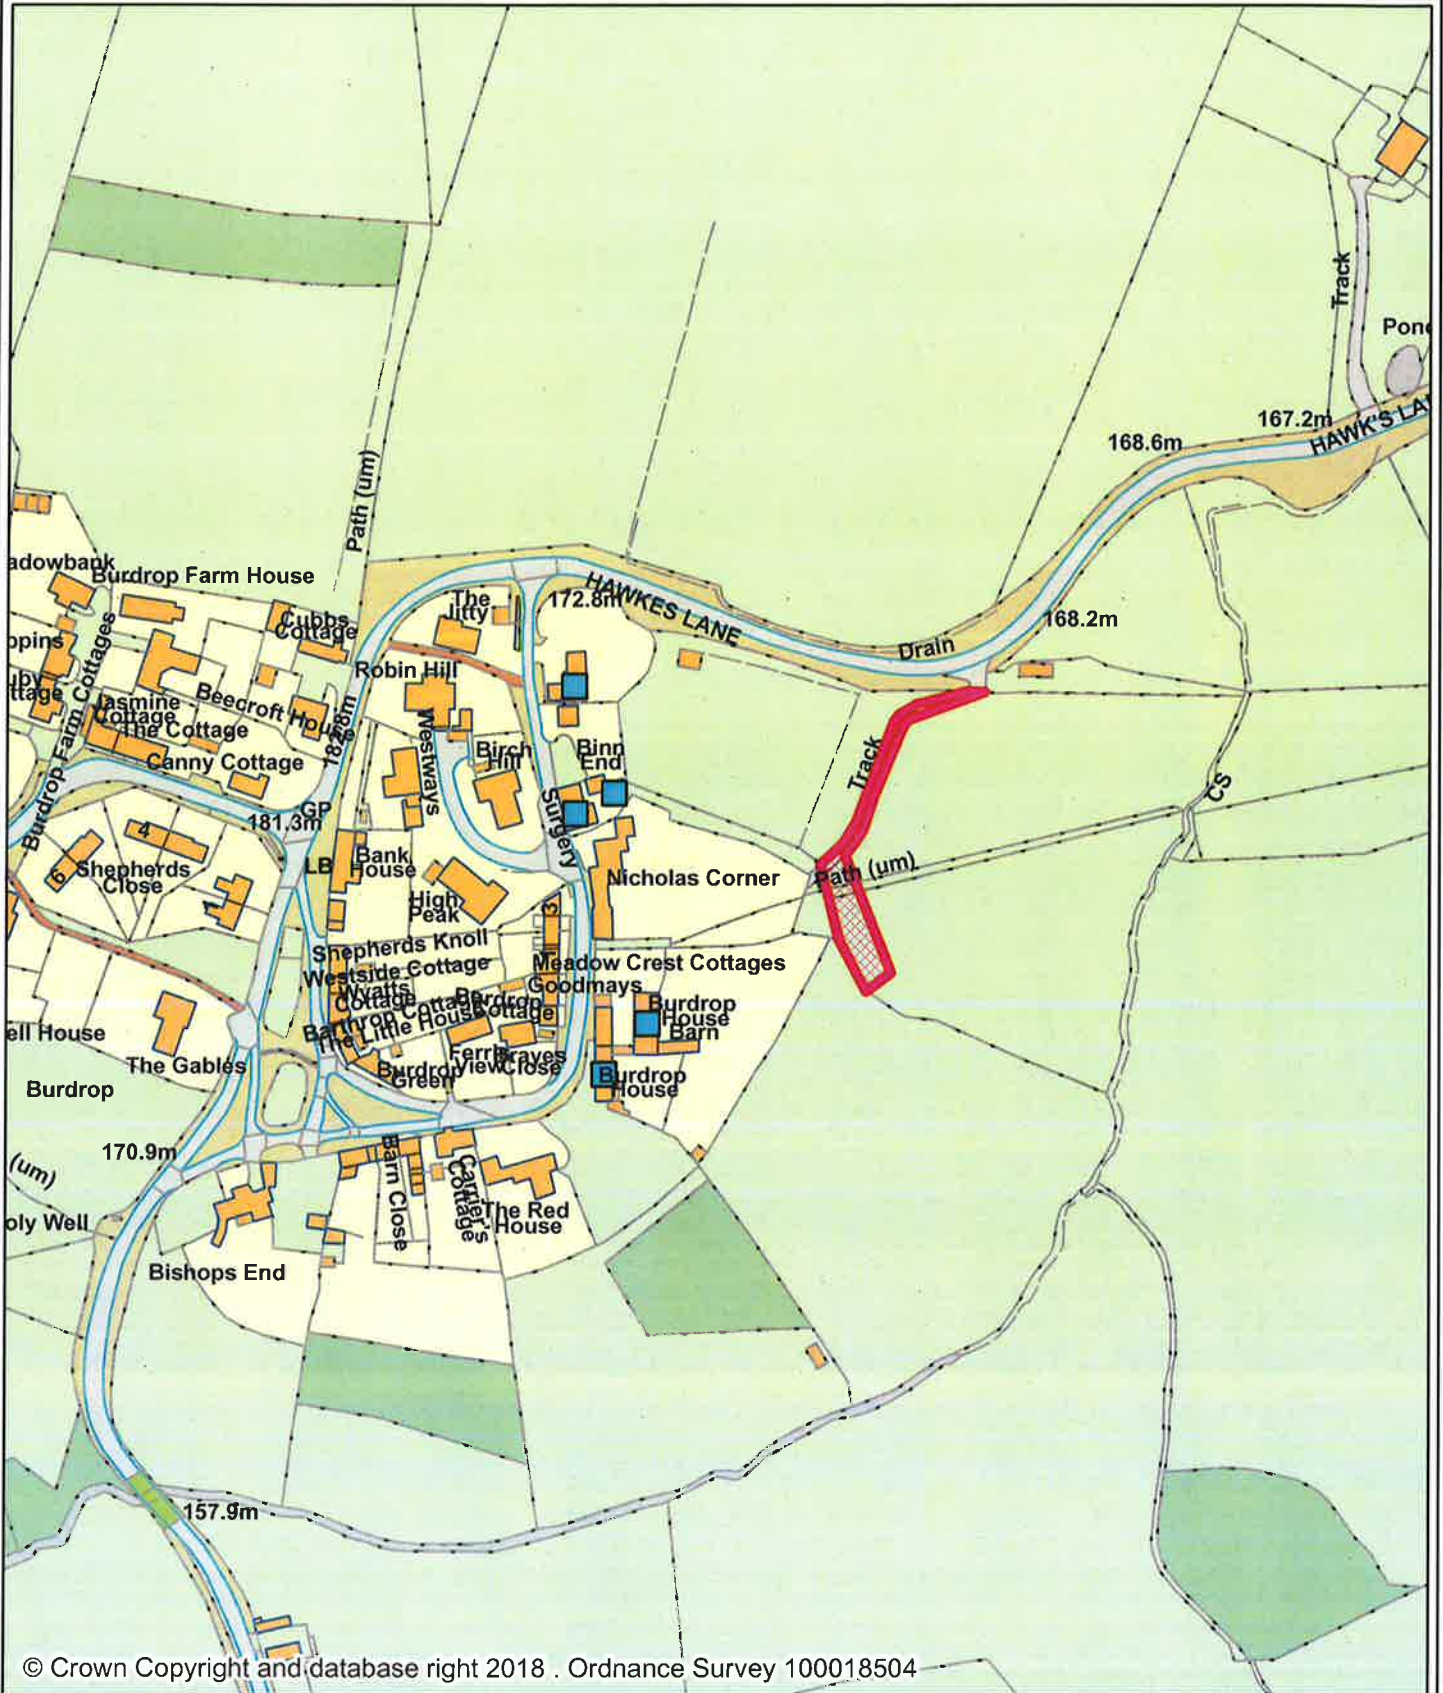

Not Set

Not Set

© Crown Copyright and database right 2018 . Ordnance Survey 100018504

Scale: 1:2,500

Organisation	Cherwell District Council
Department	Department
Comments	Not Set
Date	06/11/2018
PSMA Number	100018504