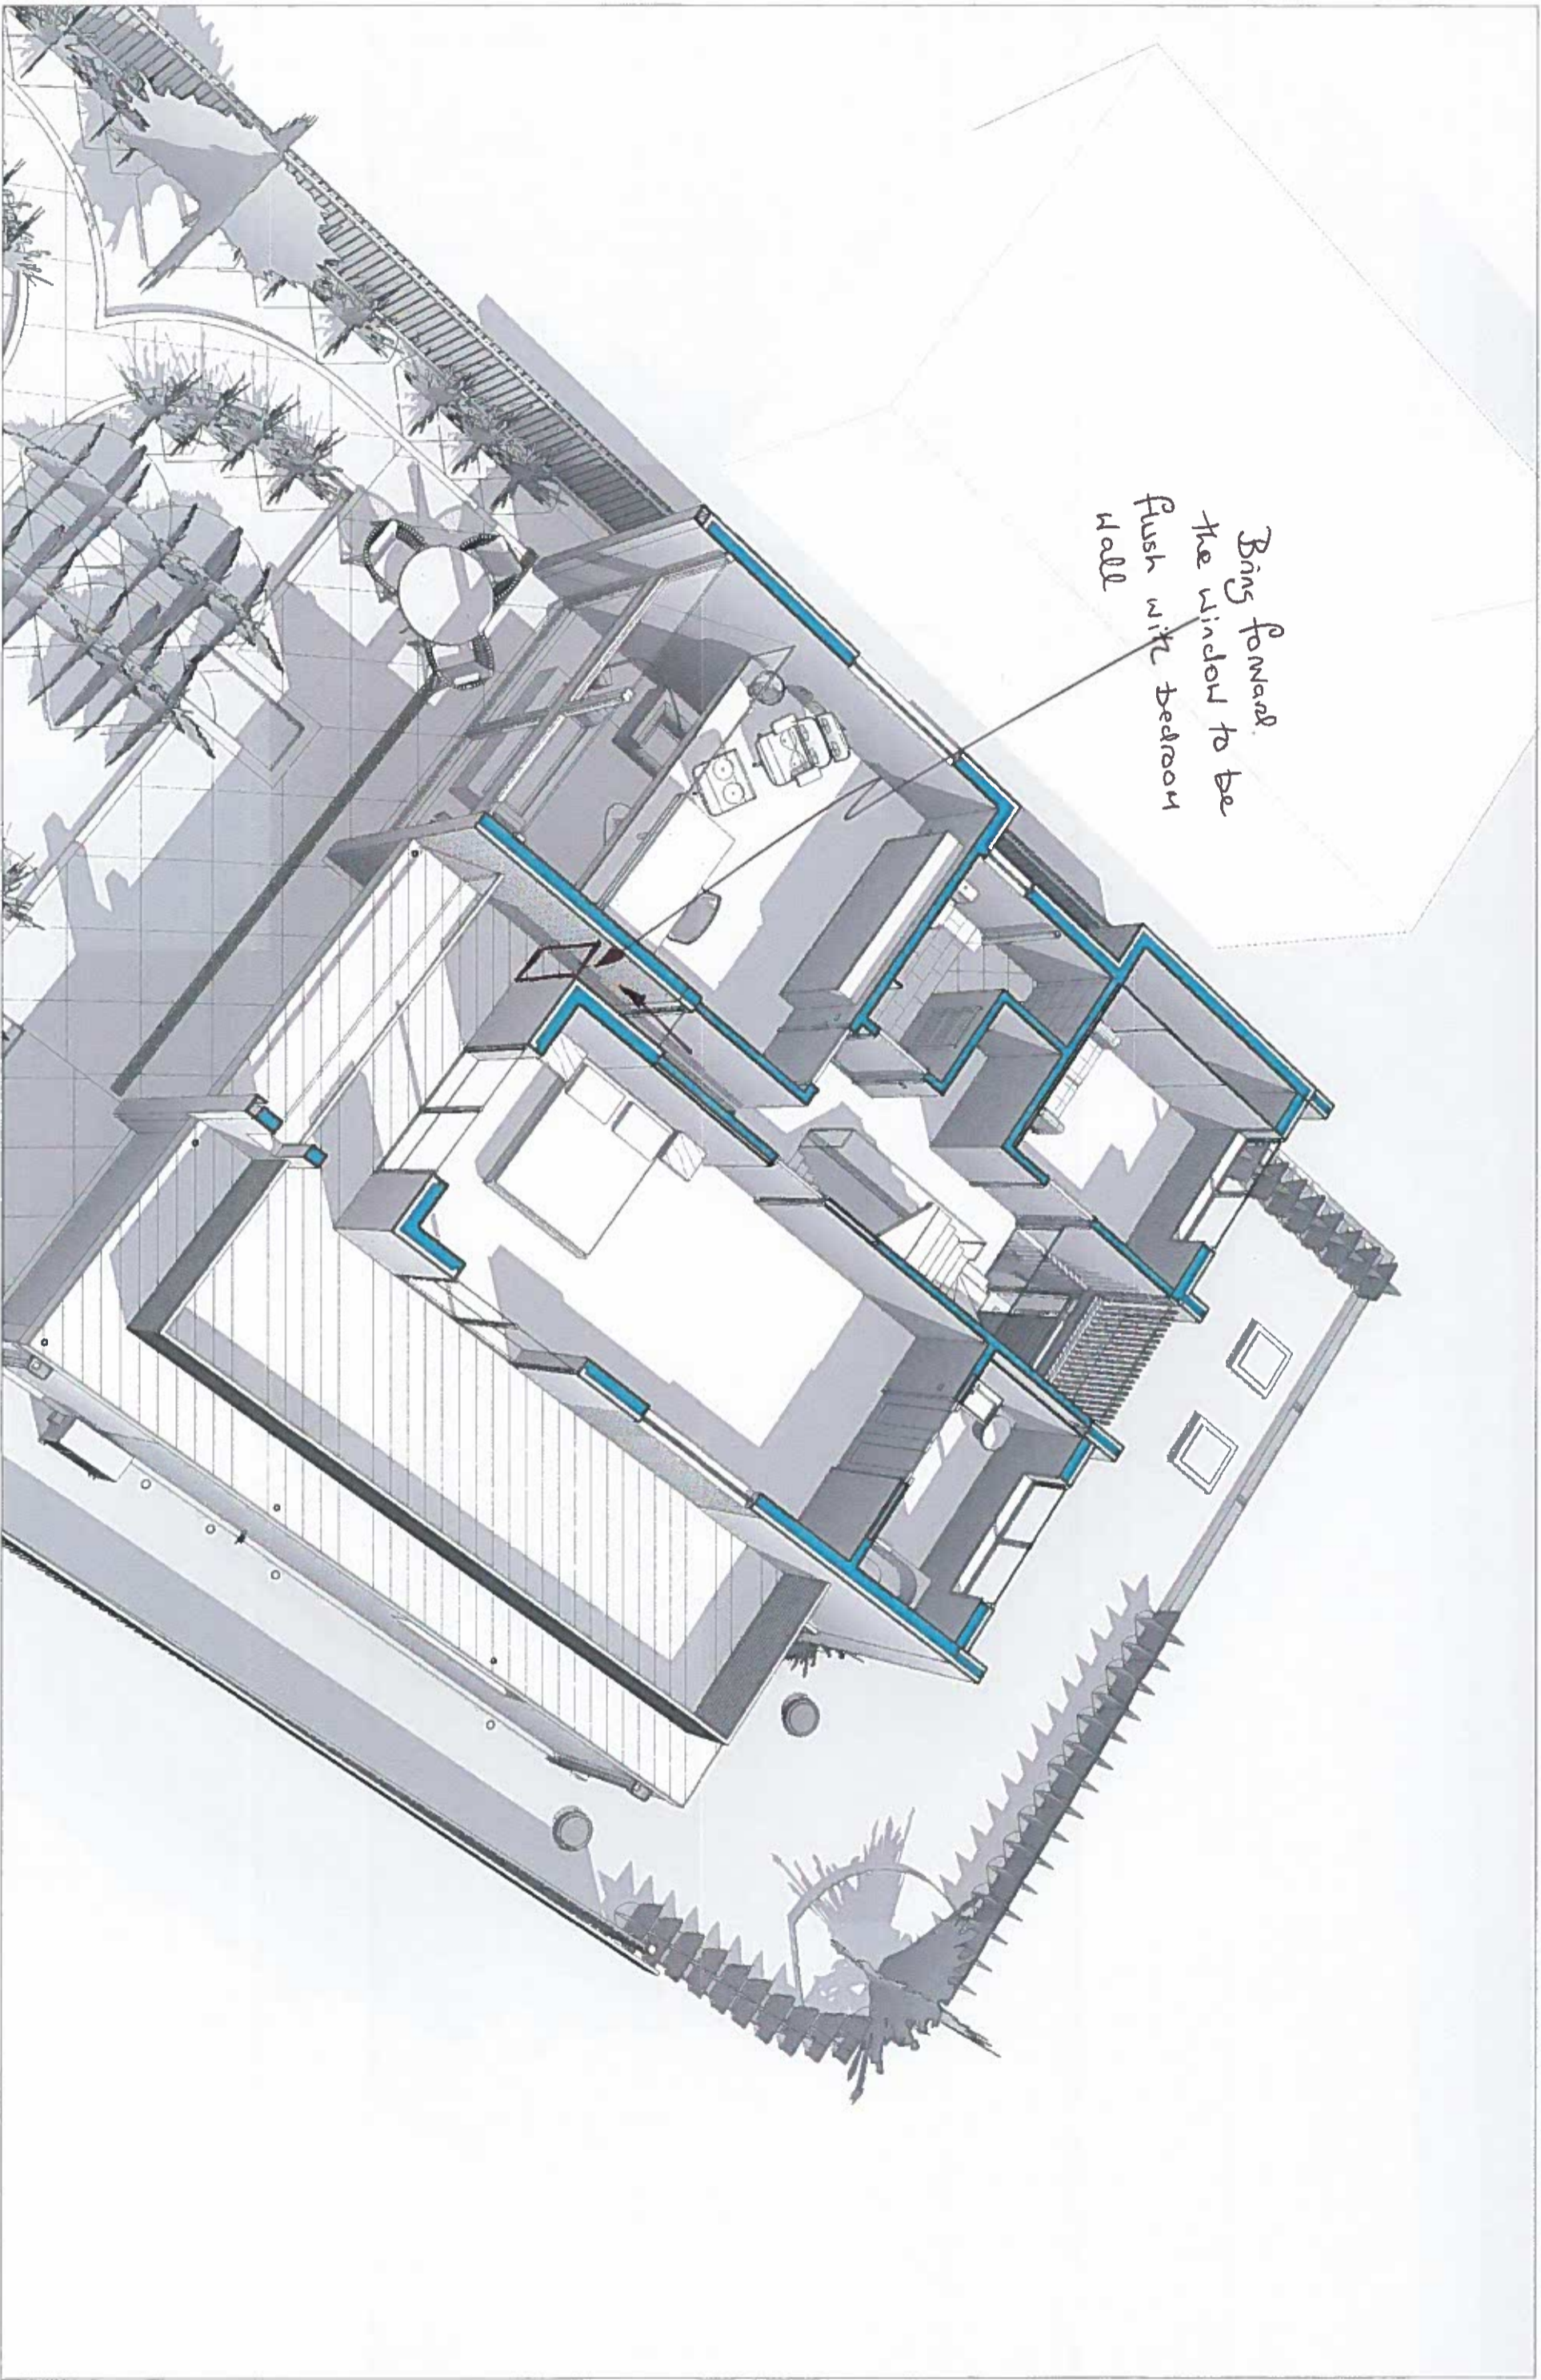

▼ 03 - SIPS Roof Line  
8372

▼ 02 - Loft  
5500

▼ 01 - FF  
2800

▼ 00 - GD  
0

*Apply Parex  
render  
Orange Earth.*

*Apply Parex  
render  
Orange Earth.*

**PAREx RENDER  
ORANGE EARTH**

Apply Rear Windows  
Orange Earth.

Apply Rear Windows  
Orange Earth.

Change near windows to three windows doors from two

Windows brought forward to align with bedroom wall.

Bring forward.  
The window to be  
flush with bedroom  
wall