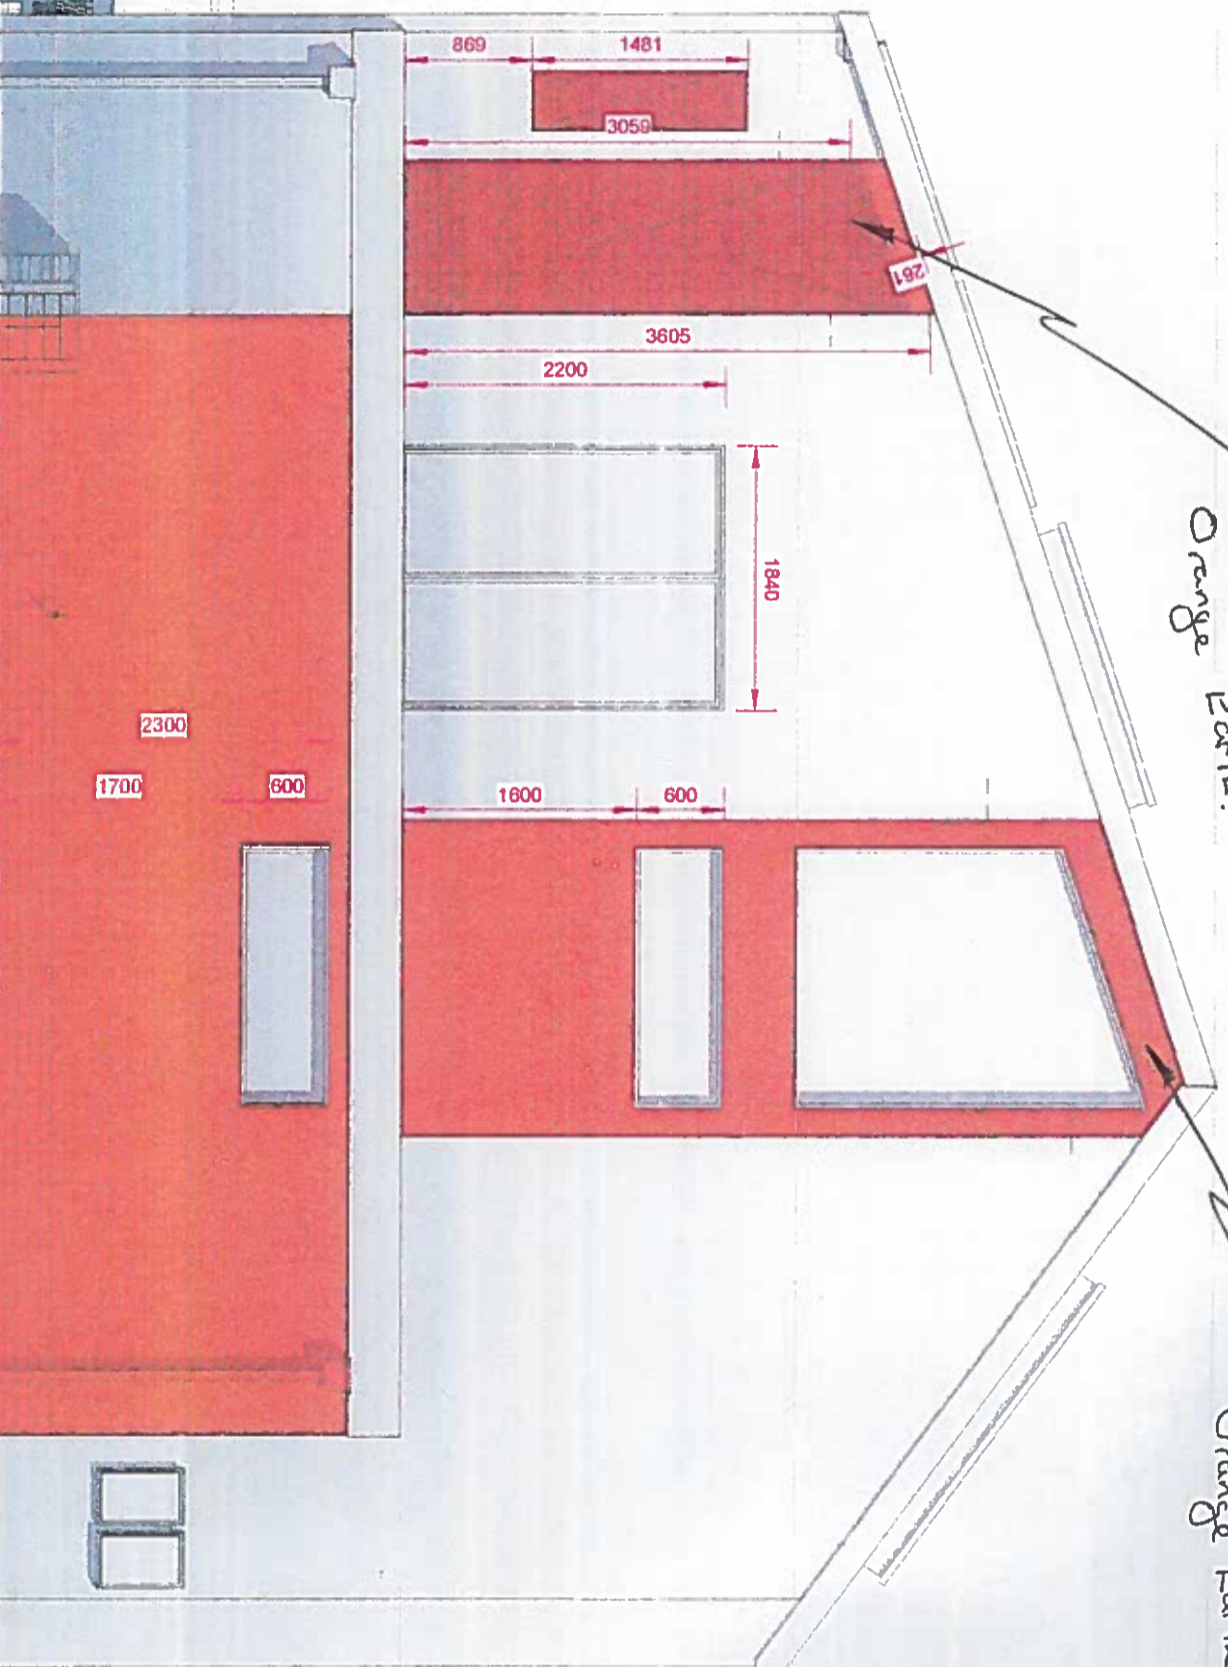

▼ 03 - SIPS Roof Line  
8372

▼ 02 - Loft  
5500

▼ 01 - FF  
2800

▼ 00 - GD  
0

*Apply Parex  
render  
Orange Earth.*

*Apply Parex  
render  
Orange Earth.*

**PAREx RENDER  
ORANGE EARTH**

Apply Rear Windows  
Orange Earth.

Apply Rear Windows  
Orange Earth.

Change near windows to three windows doors from two

Windows brought forward to align with bedroom wall.

Bring forward.  
The window to be  
flush with bedroom  
wall