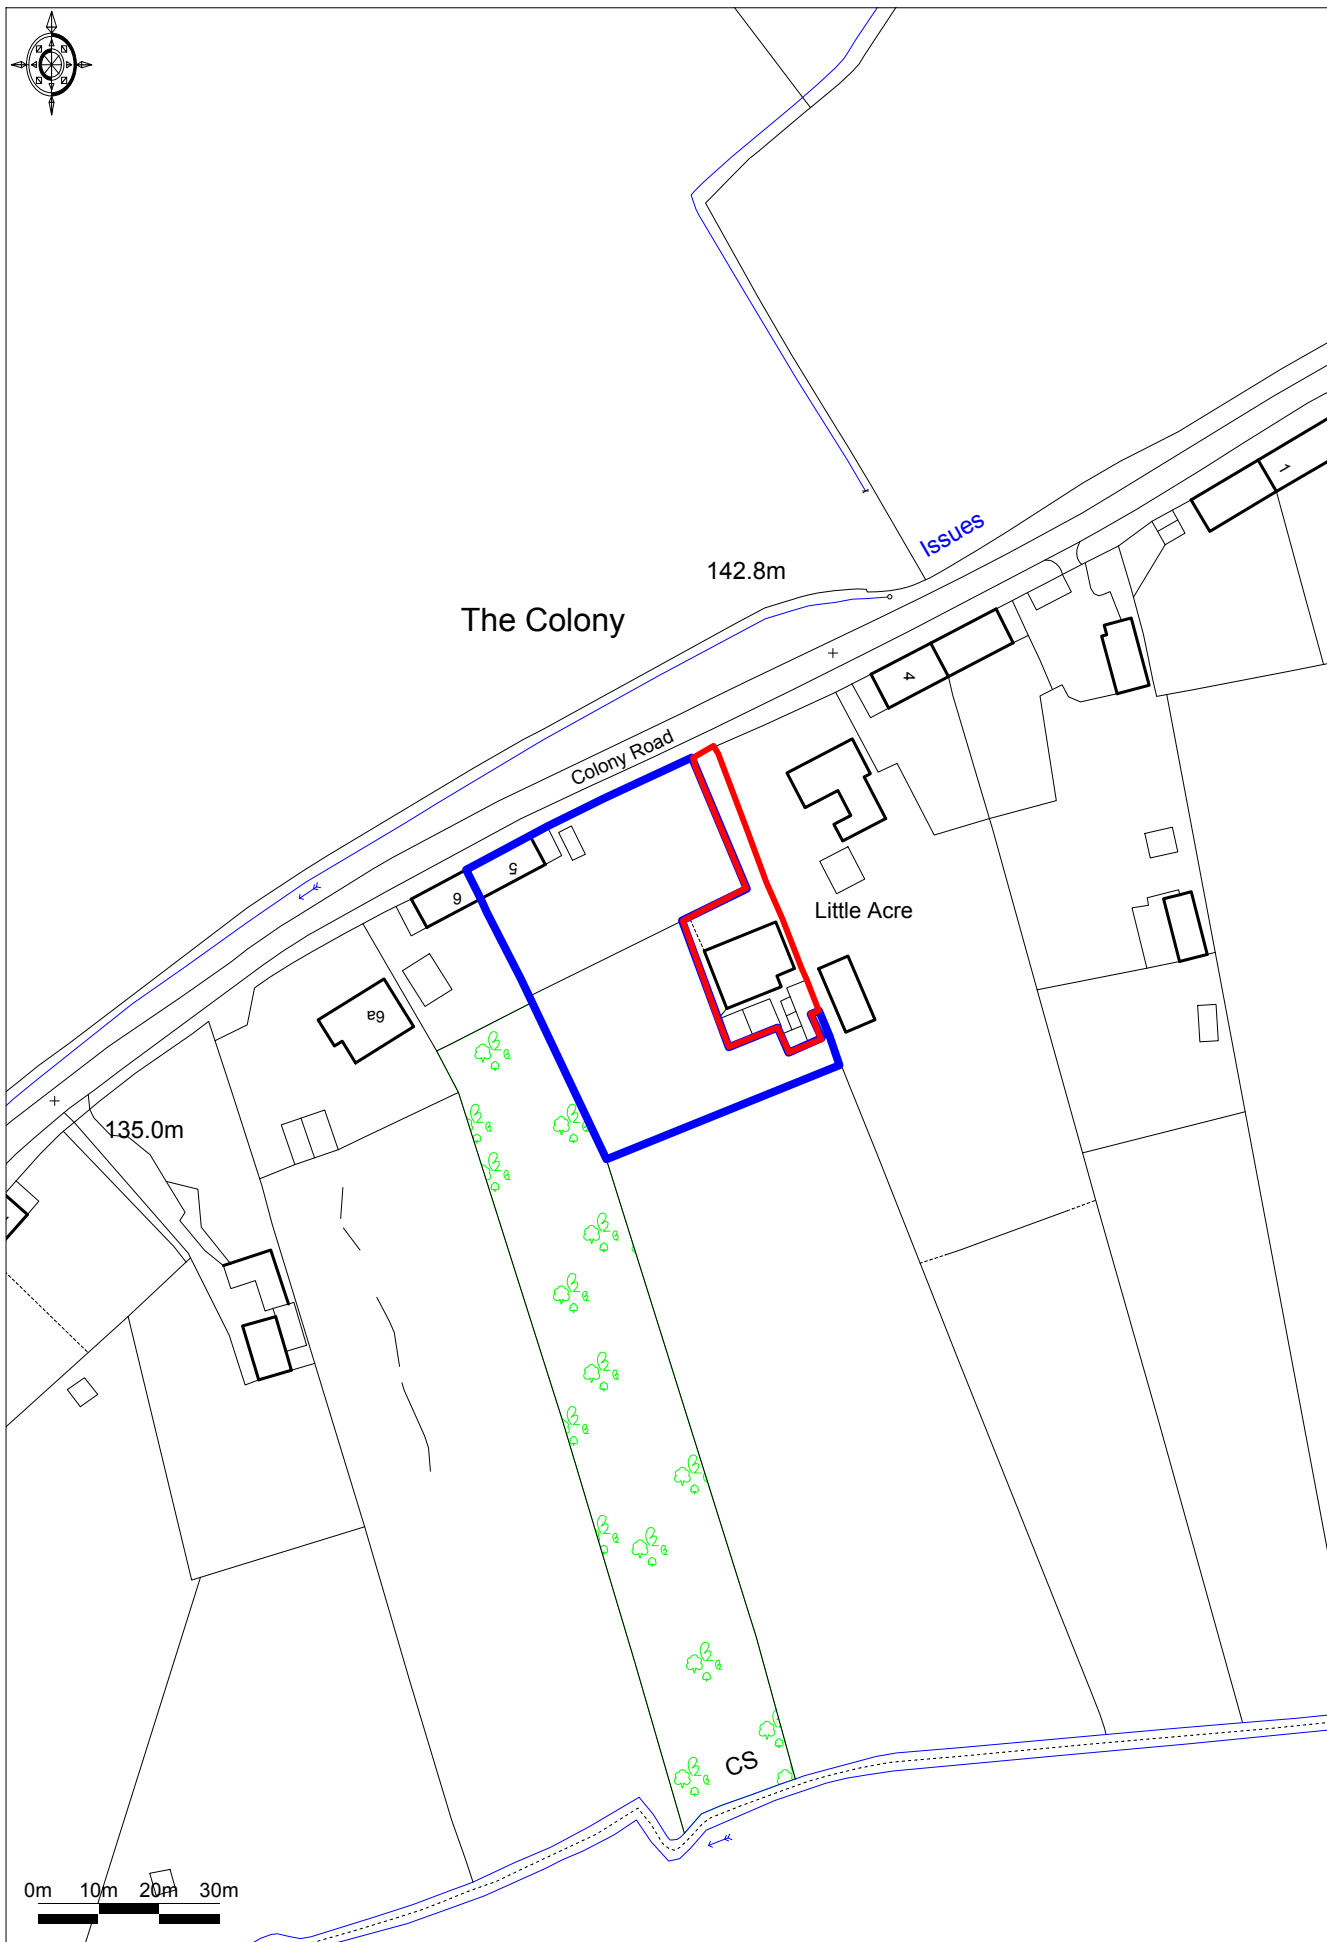

Site Location Plan, 5 The Colony, Sibford Gower