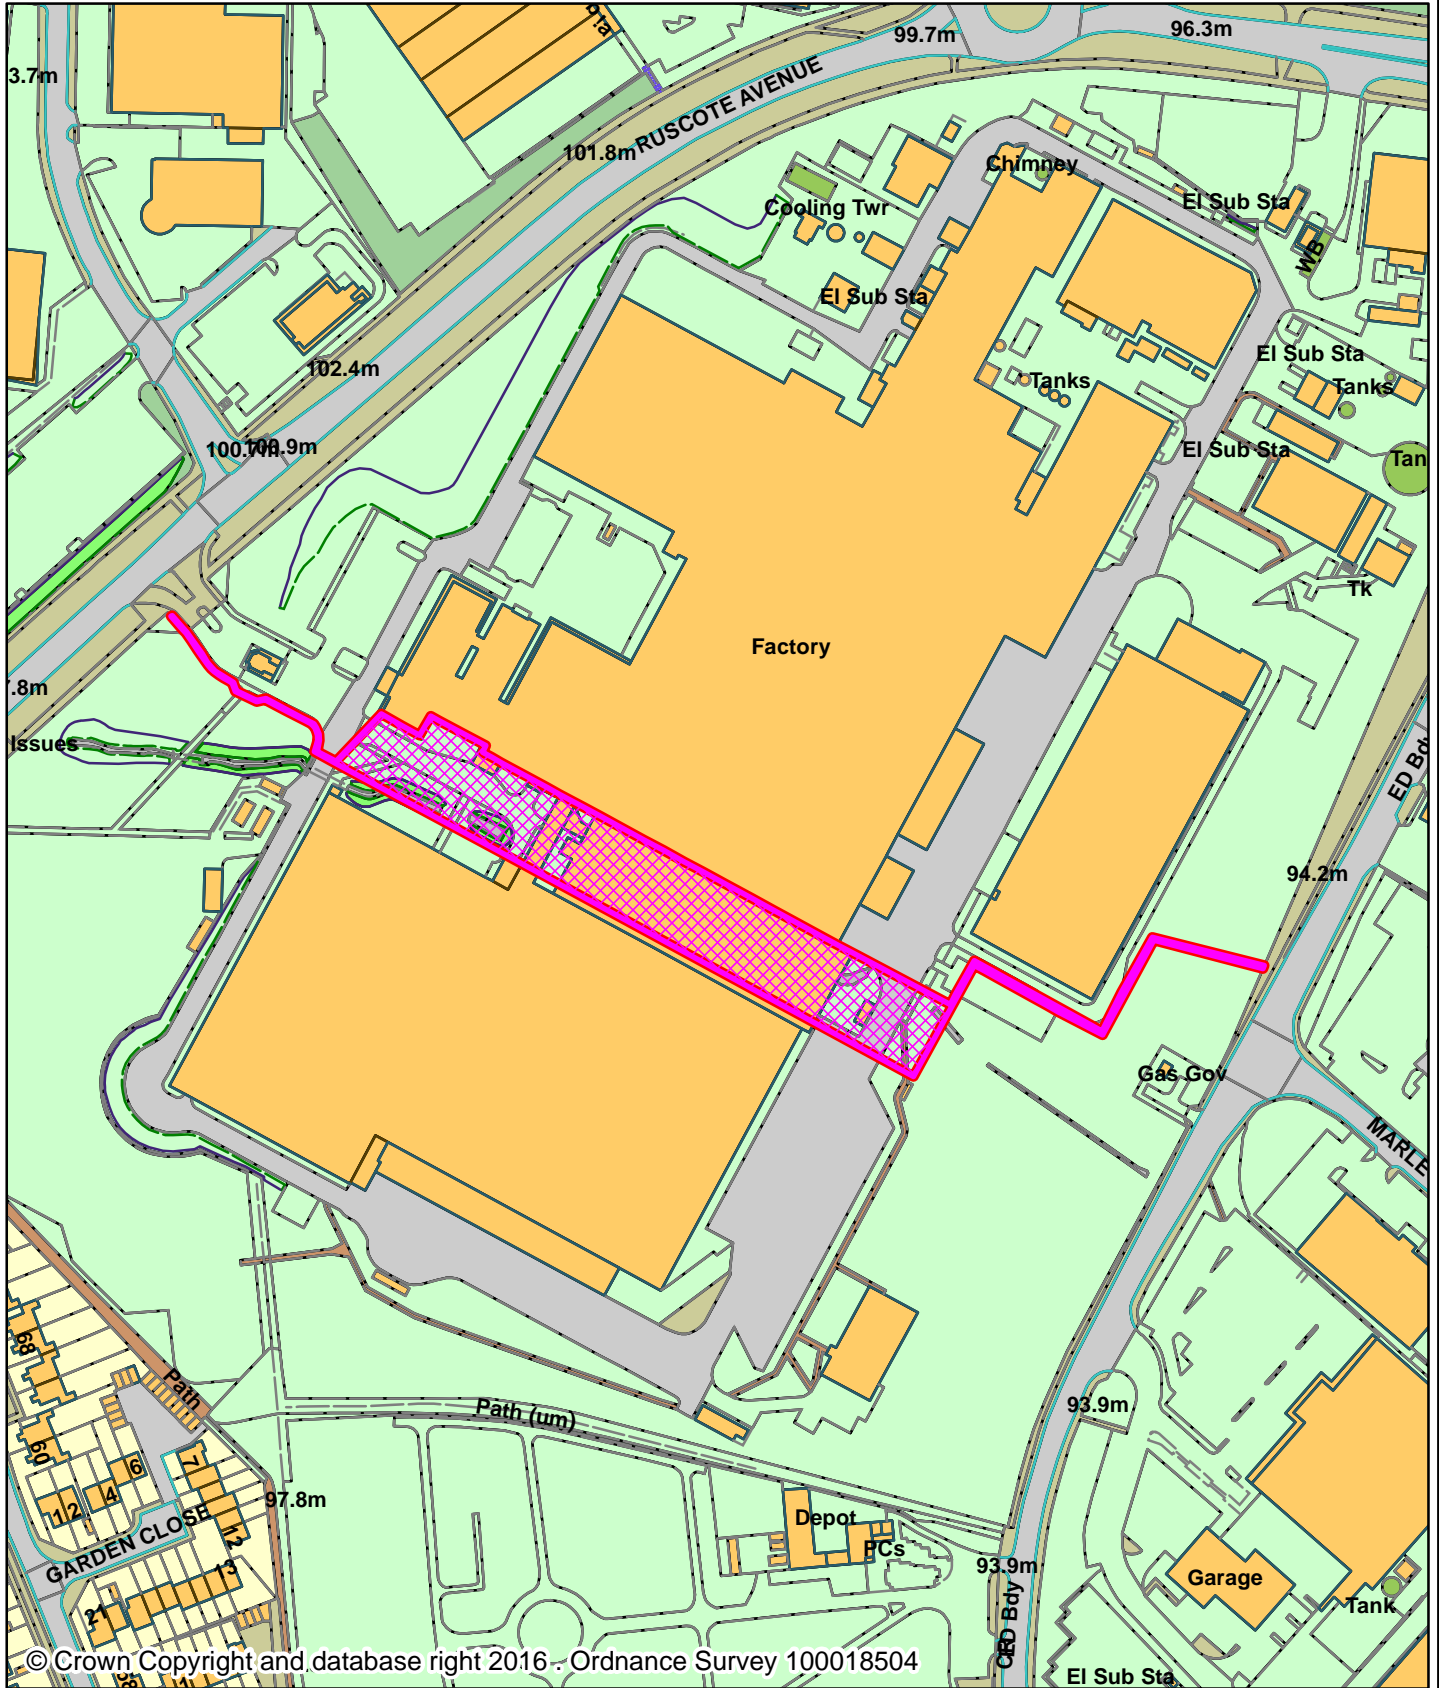

16/02385/F

Jacobs Douwe Edberts, Ruscote Avenue, Banbury

© Crown Copyright and database right 2016 - Ordnance Survey 100018504

Organisation	Cherwell District Council
Department	Department
Comments	
Date	30/11/2016
PSMA Number	100018504