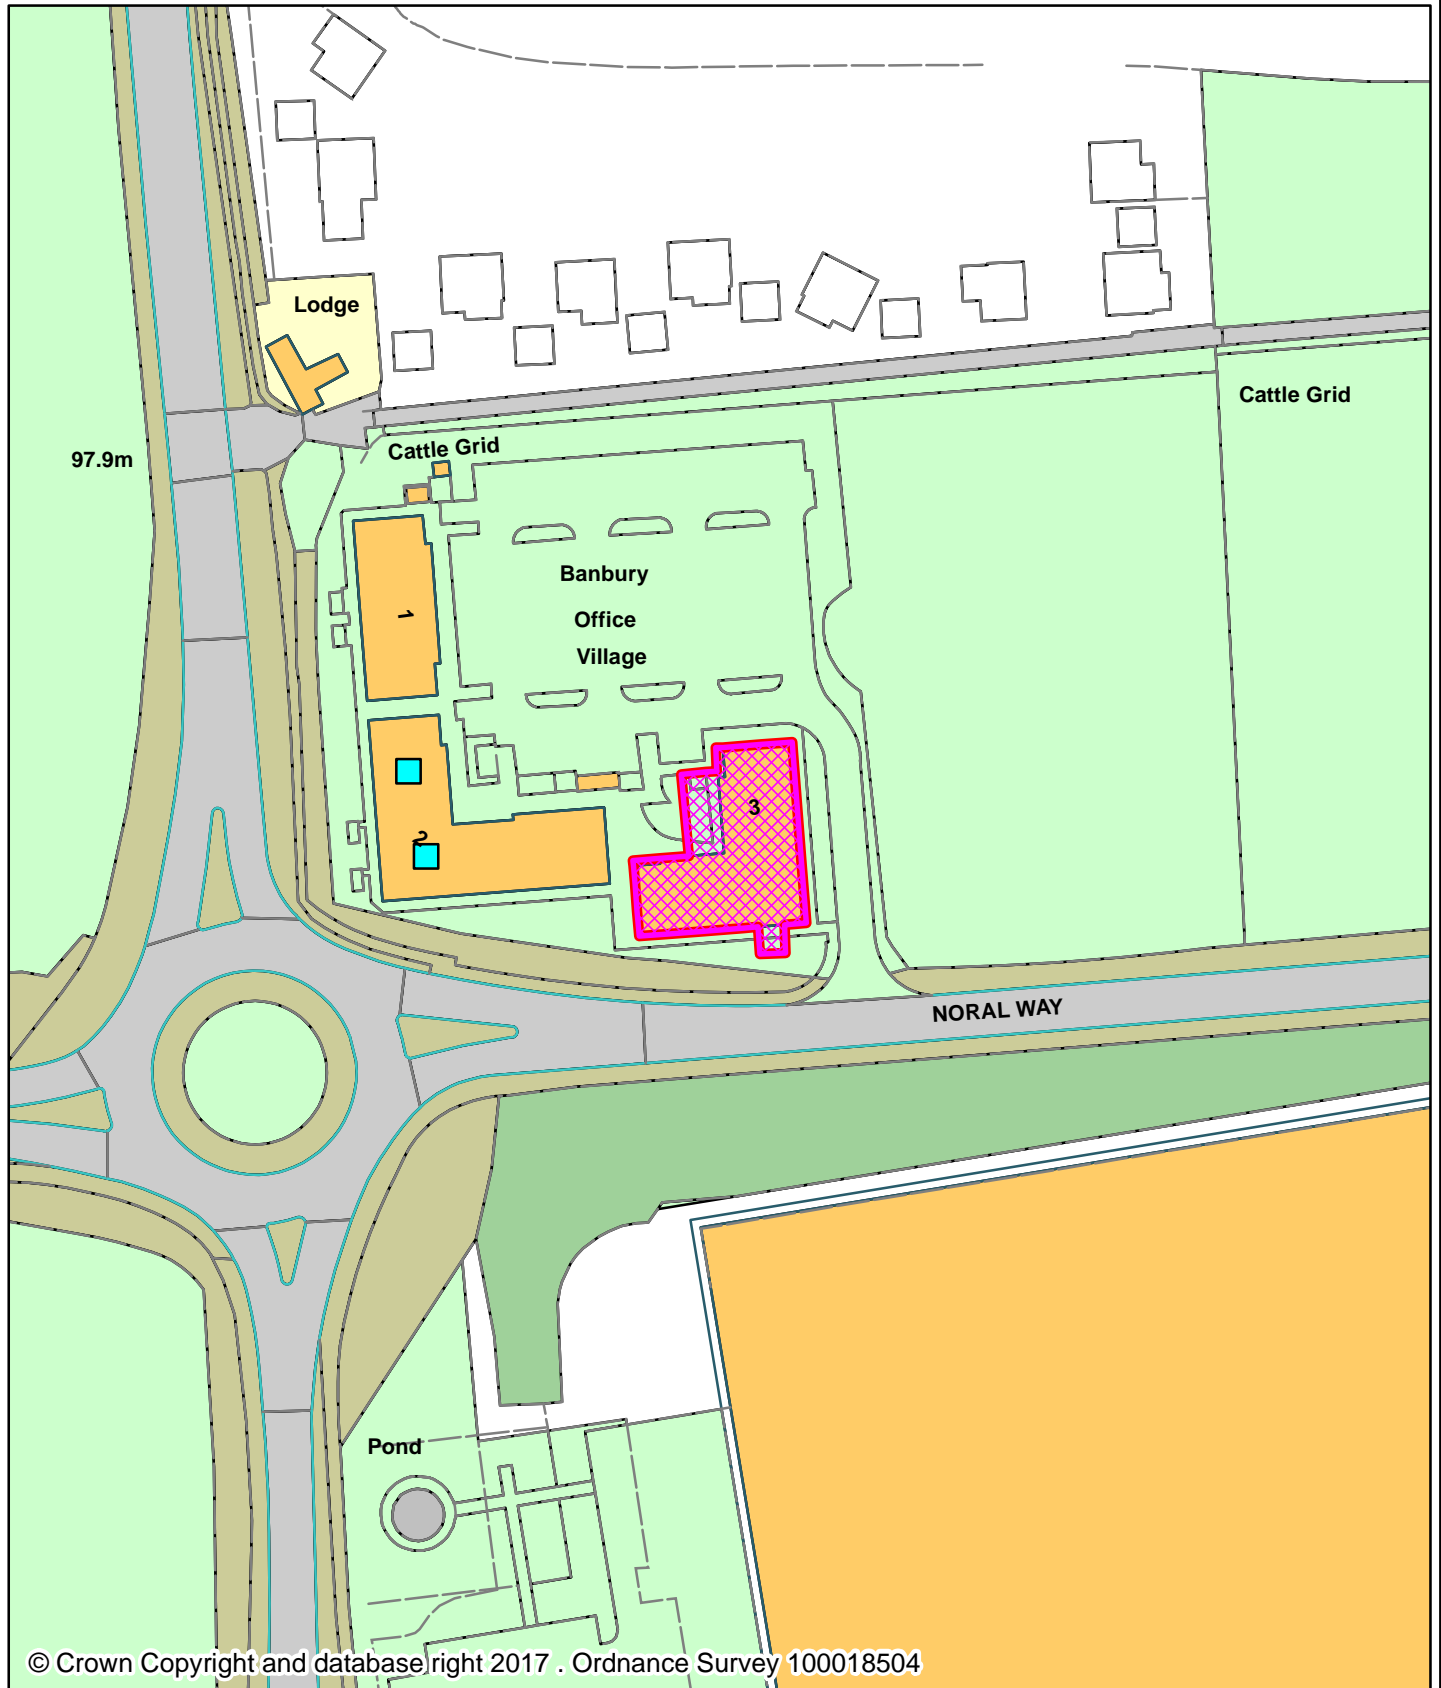

# 17/01728/F

Unit 3 Endeavour House, Banbury Office Village, Noral Way, Banbury

© Crown Copyright and database right 2017 . Ordnance Survey 100018504

Organisation	Cherwell District Council
Department	Department
Comments	
Date	23/08/2017
PSMA Number	100018504